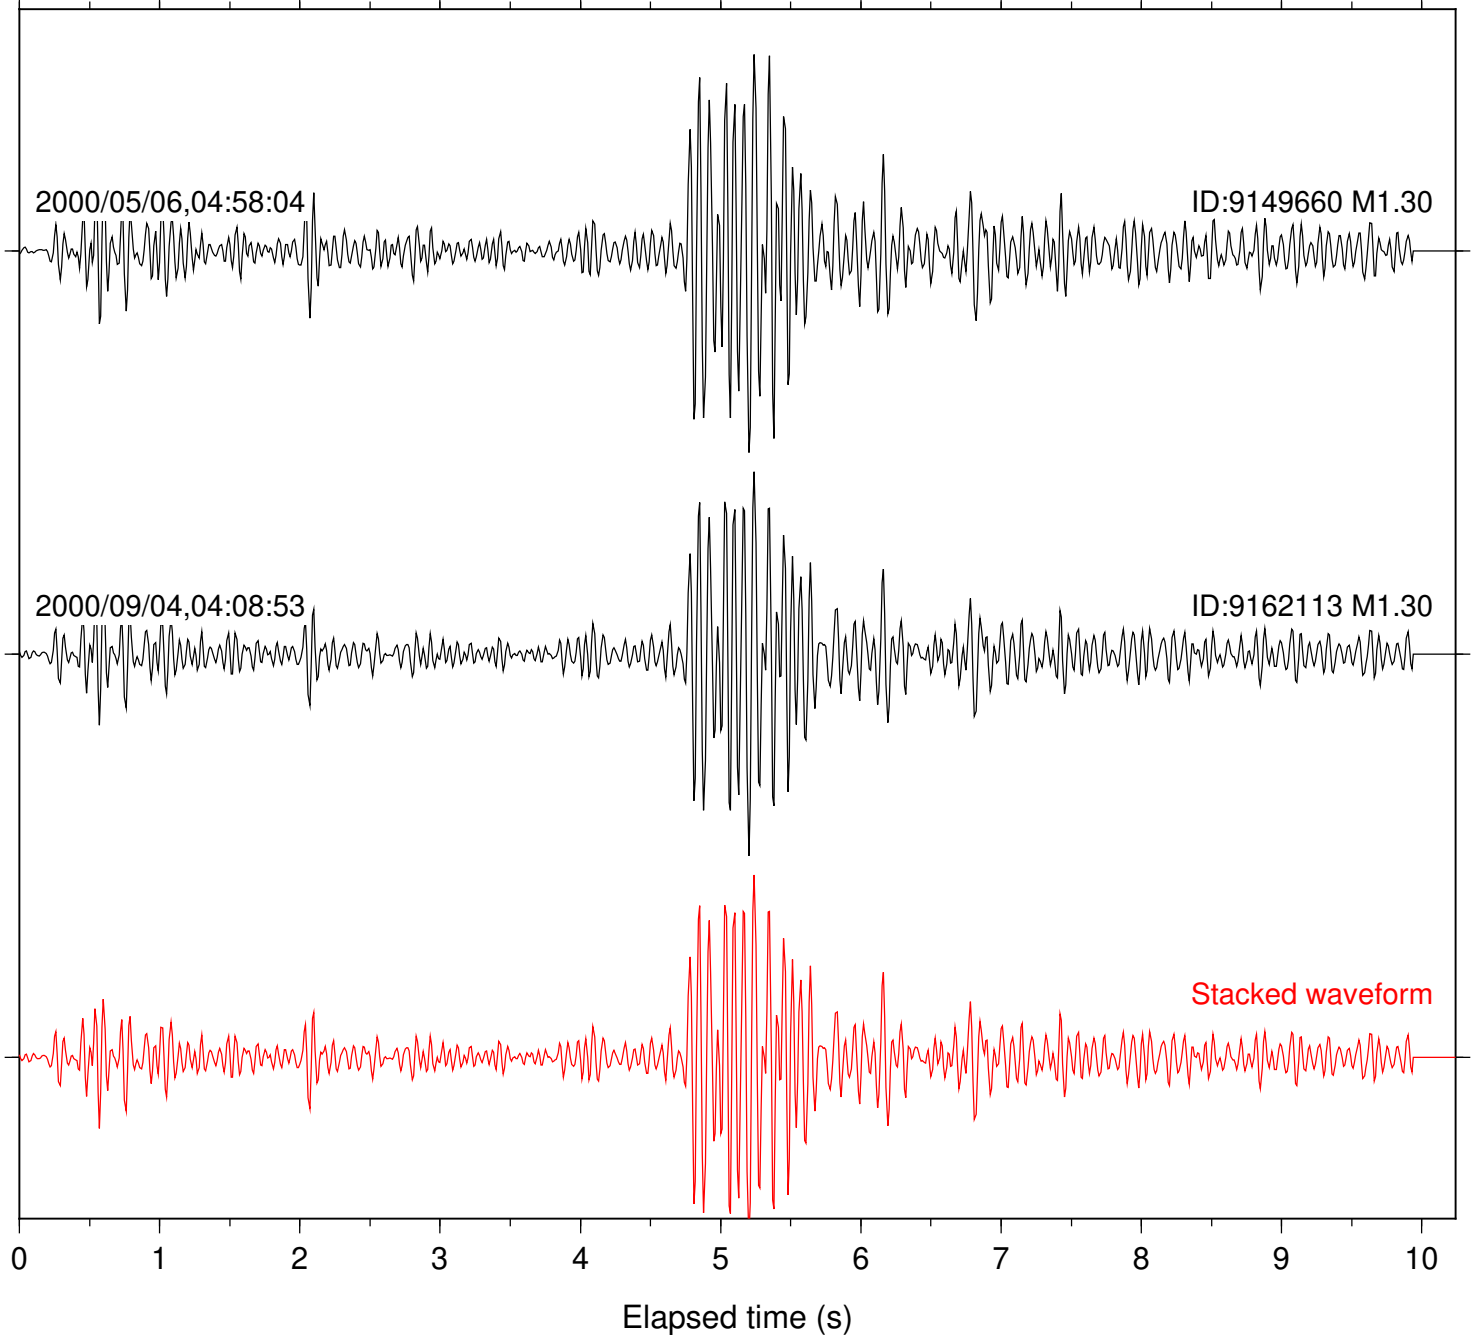

Station: JUL Com: EHZ

Focal depth: 12.75 km

Station: LVA2 Com: HHZ

Focal depth: 12.75 km

Station: OLY Com: EHZ

Focal depth: 12.75 km