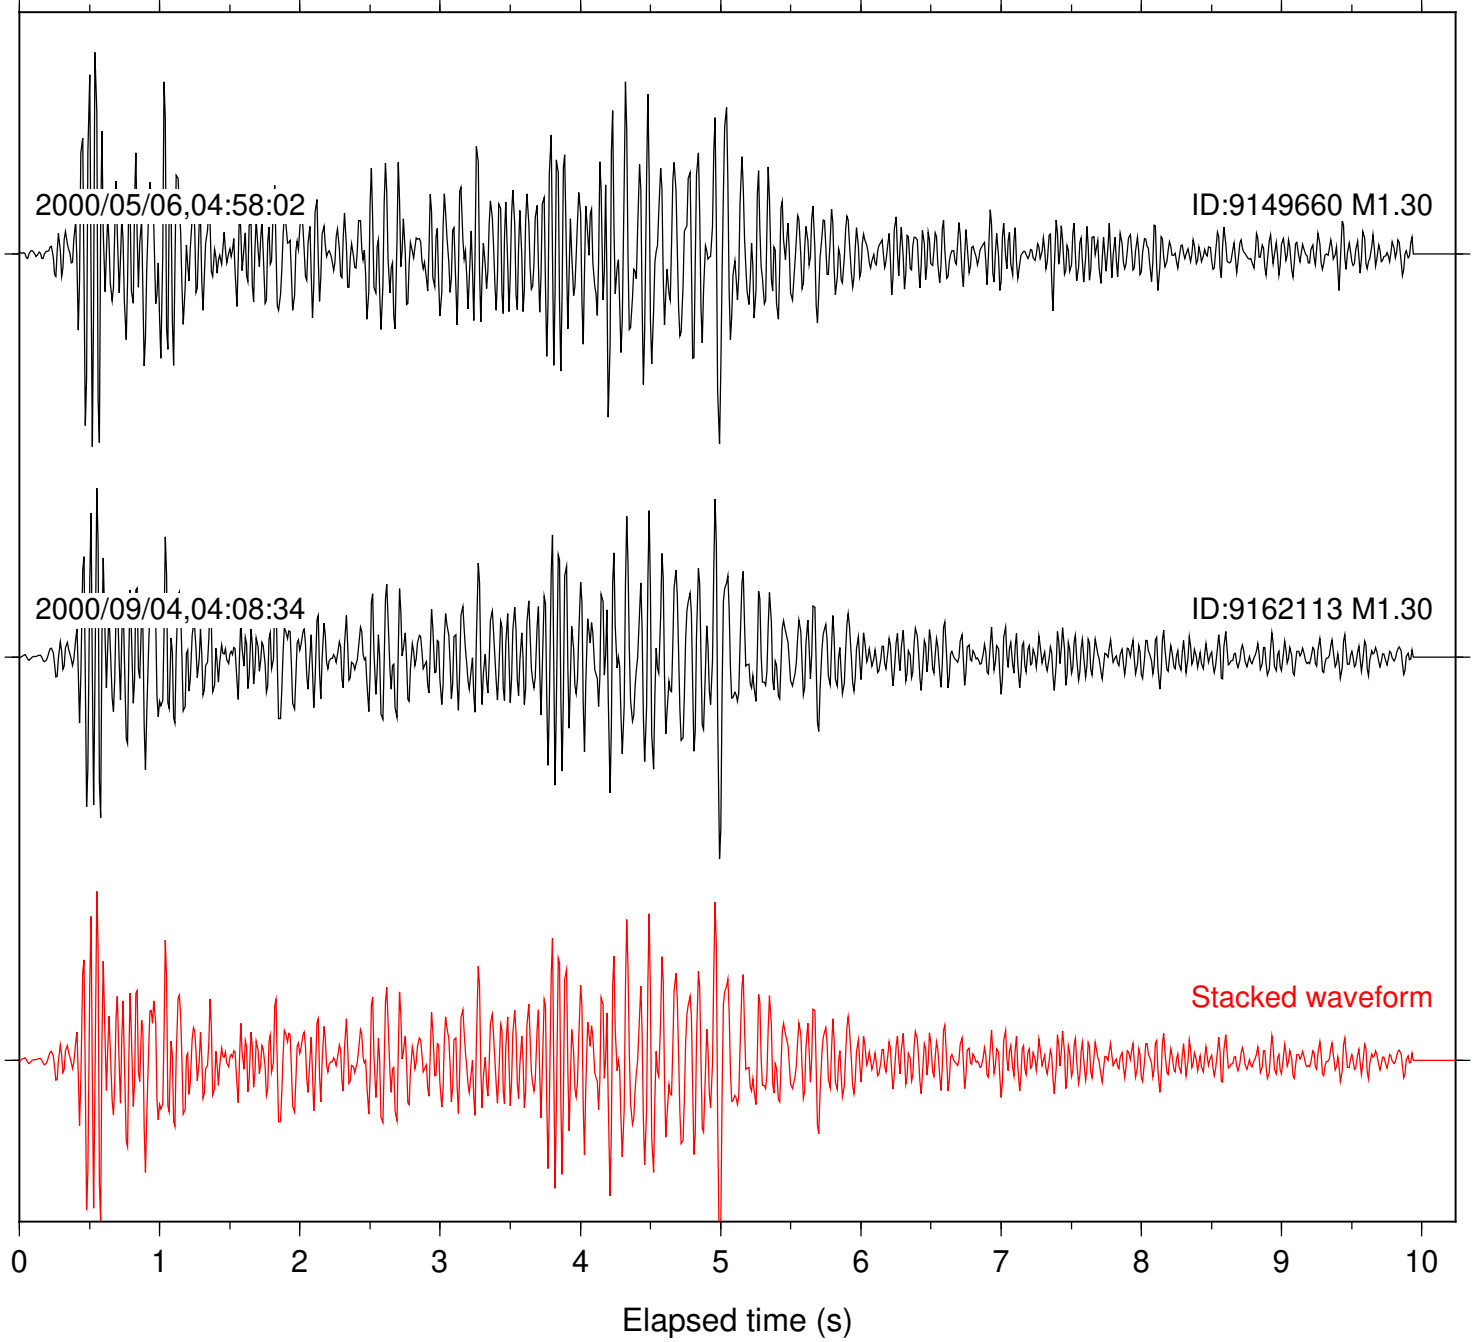

Station: JUL Com: EHZ

Focal depth: 12.75 km

Station: LVA2 Com: HHZ

Focal depth: 12.75 km

Station: OLY Com: EHZ

Focal depth: 12.75 km