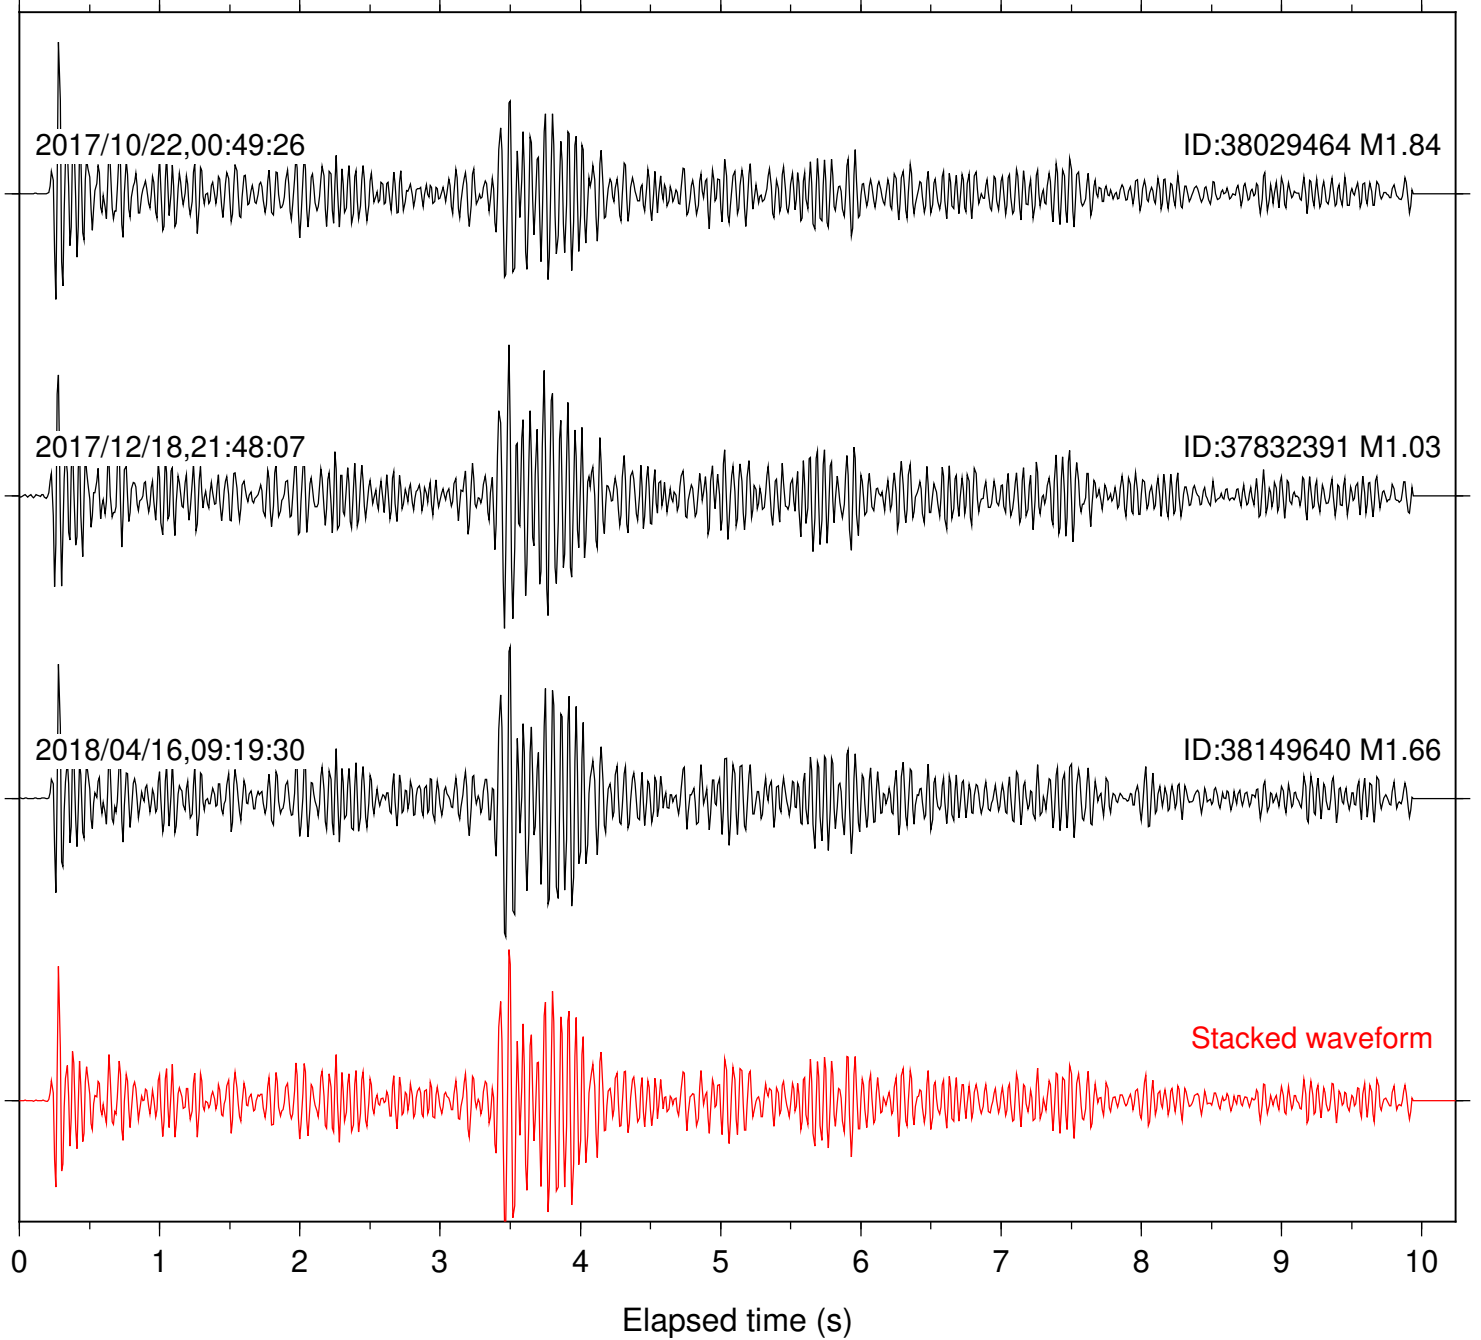

Station: B082 Com: EHZ

Focal depth: 6.43 km

Station: B084 Com: EHZ

Focal depth: 5.56 km

Station: B088 Com: EHZ

Focal depth: 6.43 km

Station: B093 Com: EHZ

Focal depth: 6.43 km

Elapsed time (s)

Station: B946 Com: EHZ

Focal depth: 5.56 km

Station: CSH Com: HHZ

Focal depth: 6.43 km

Station: DGR Com: HHZ

Focal depth: 6.43 km

Station: DNR Com: HHZ

Focal depth: 5.56 km

2017/10/22,00:49:26

ID:38029464 M1.84

2017/12/18,21:48:07

ID:37832391 M1.03

Stacked waveform

0 1 2 3 4 5 6 7 8 9 10  
Elapsed time (s)

Station: HMT2 Com: HHZ

Focal depth: 6.43 km

Station: SND Com: HHZ

Focal depth: 5.56 km