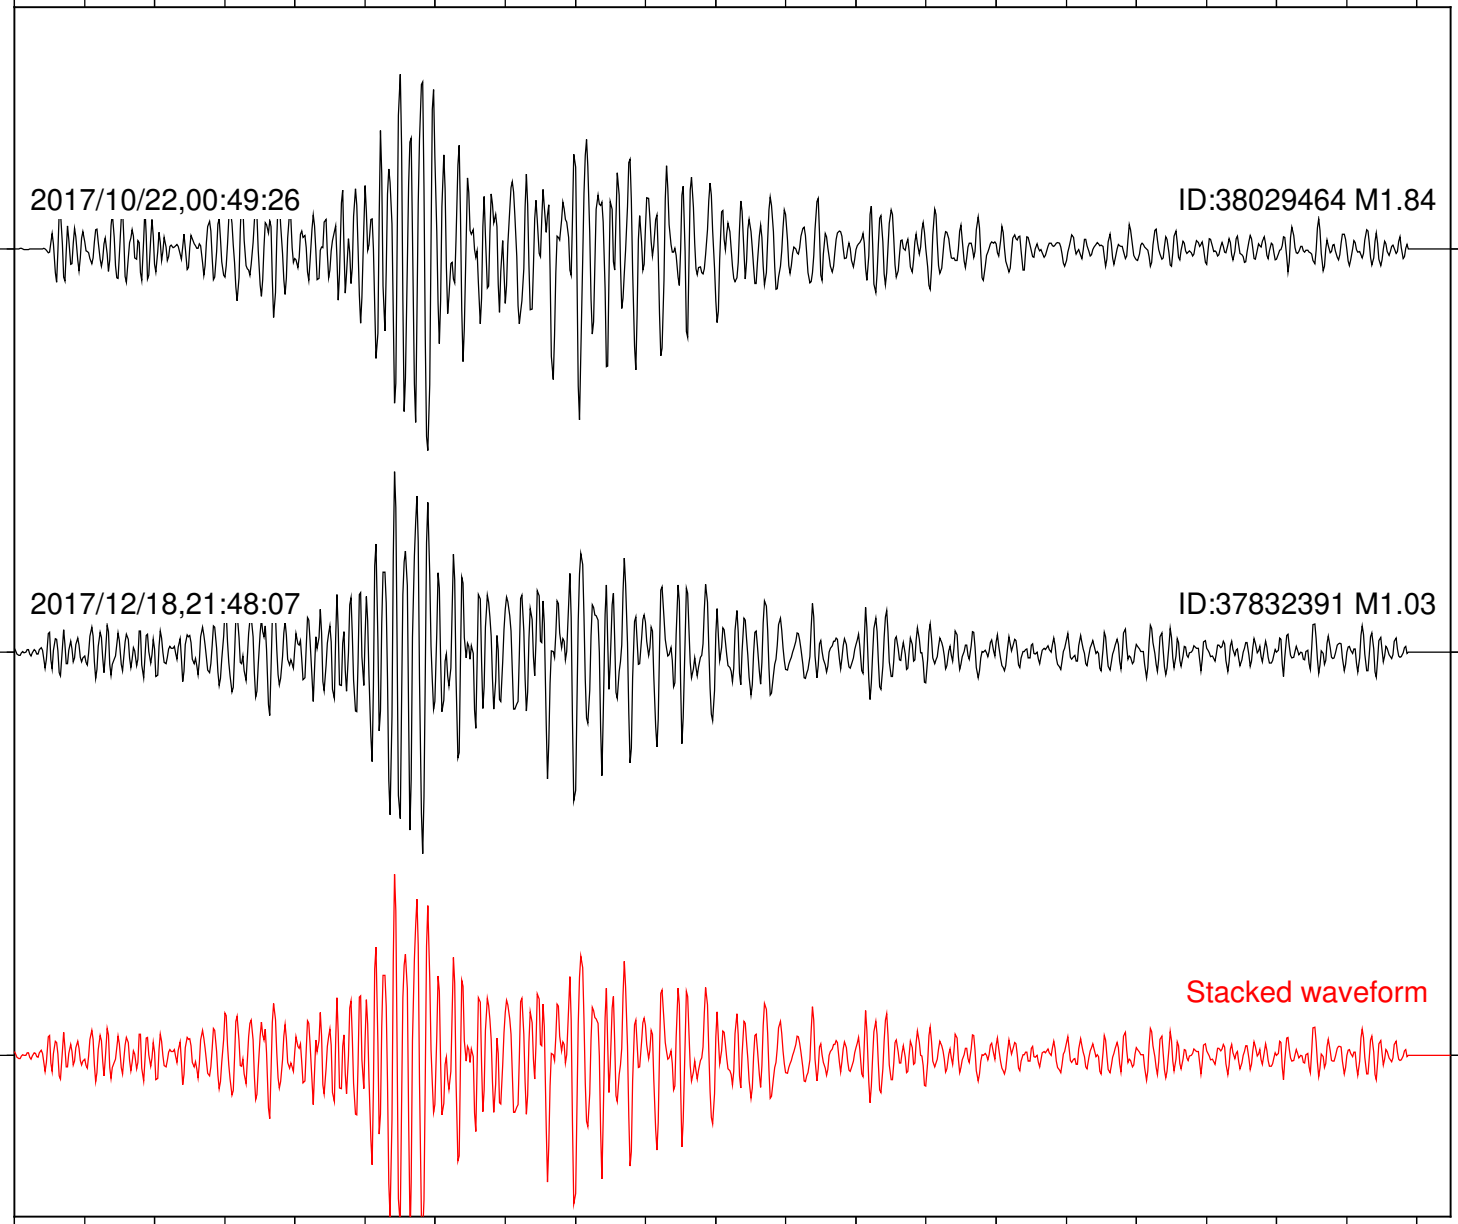

Station: B082 Com: EHZ

Focal depth: 6.43 km

Station: B084 Com: EHZ

Focal depth: 5.56 km

Station: B088 Com: EHZ

Focal depth: 6.43 km

Station: B093 Com: EHZ

Focal depth: 6.43 km

Elapsed time (s)

Station: B946 Com: EHZ

Focal depth: 5.56 km

Station: CSH Com: HHZ

Focal depth: 6.43 km

Station: DGR Com: HHZ

Focal depth: 6.43 km

Station: DNR Com: HHZ

Focal depth: 5.56 km

2017/10/22,00:49:26

ID:38029464 M1.84

2017/12/18,21:48:07

ID:37832391 M1.03

Stacked waveform

0 1 2 3 4 5 6 7 8 9 10  
Elapsed time (s)

Station: HMT2 Com: HHZ

Focal depth: 6.43 km

Station: SND Com: HHZ

Focal depth: 5.56 km