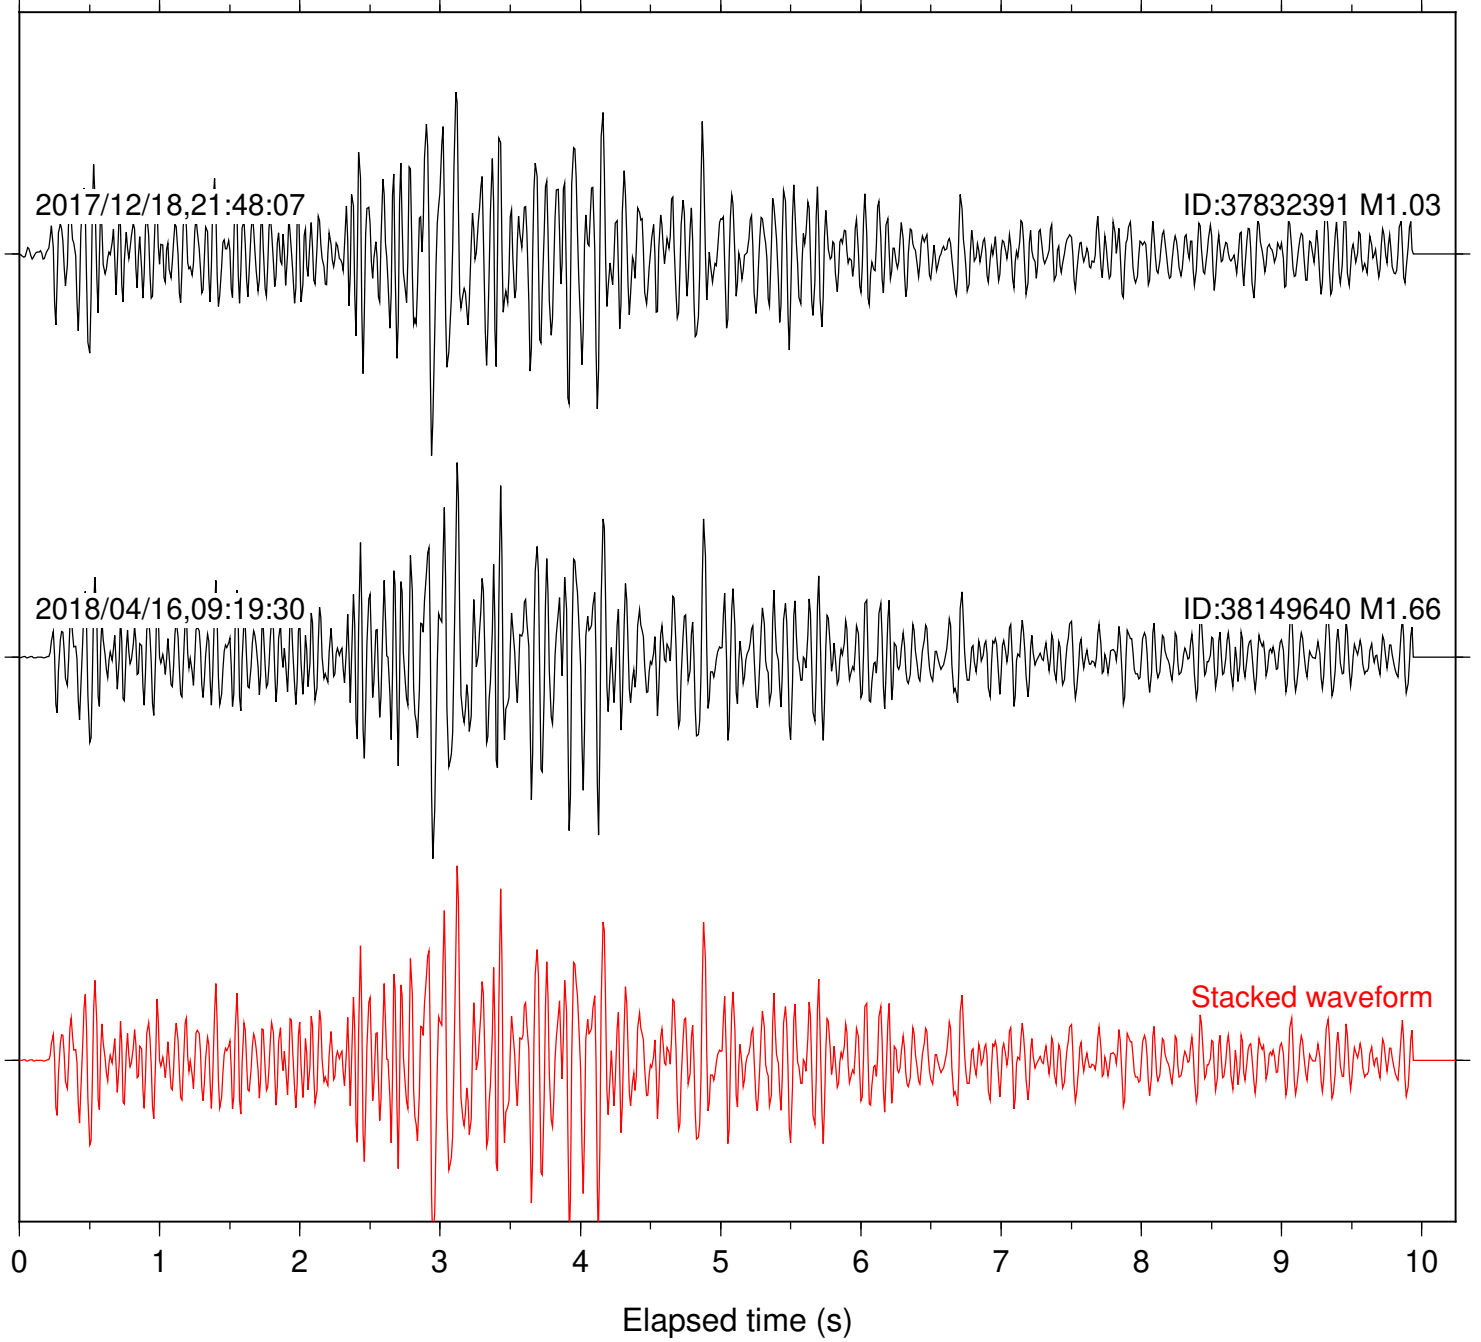

Station: B082 Com: EHZ

Focal depth: 6.43 km

Station: B084 Com: EHZ

Focal depth: 5.56 km

Station: B088 Com: EHZ

Focal depth: 6.43 km

Station: B093 Com: EHZ

Focal depth: 6.43 km

Elapsed time (s)

Station: B946 Com: EHZ

Focal depth: 5.56 km

Station: CSH Com: HHZ

Focal depth: 6.43 km

Station: DGR Com: HHZ

Focal depth: 6.43 km

Station: DNR Com: HHZ

Focal depth: 5.56 km

2017/10/22,00:49:26

ID:38029464 M1.84

2017/12/18,21:48:07

ID:37832391 M1.03

Stacked waveform

0 1 2 3 4 5 6 7 8 9 10  
Elapsed time (s)

Station: HMT2 Com: HHZ

Focal depth: 6.43 km

Station: SND Com: HHZ

Focal depth: 5.56 km