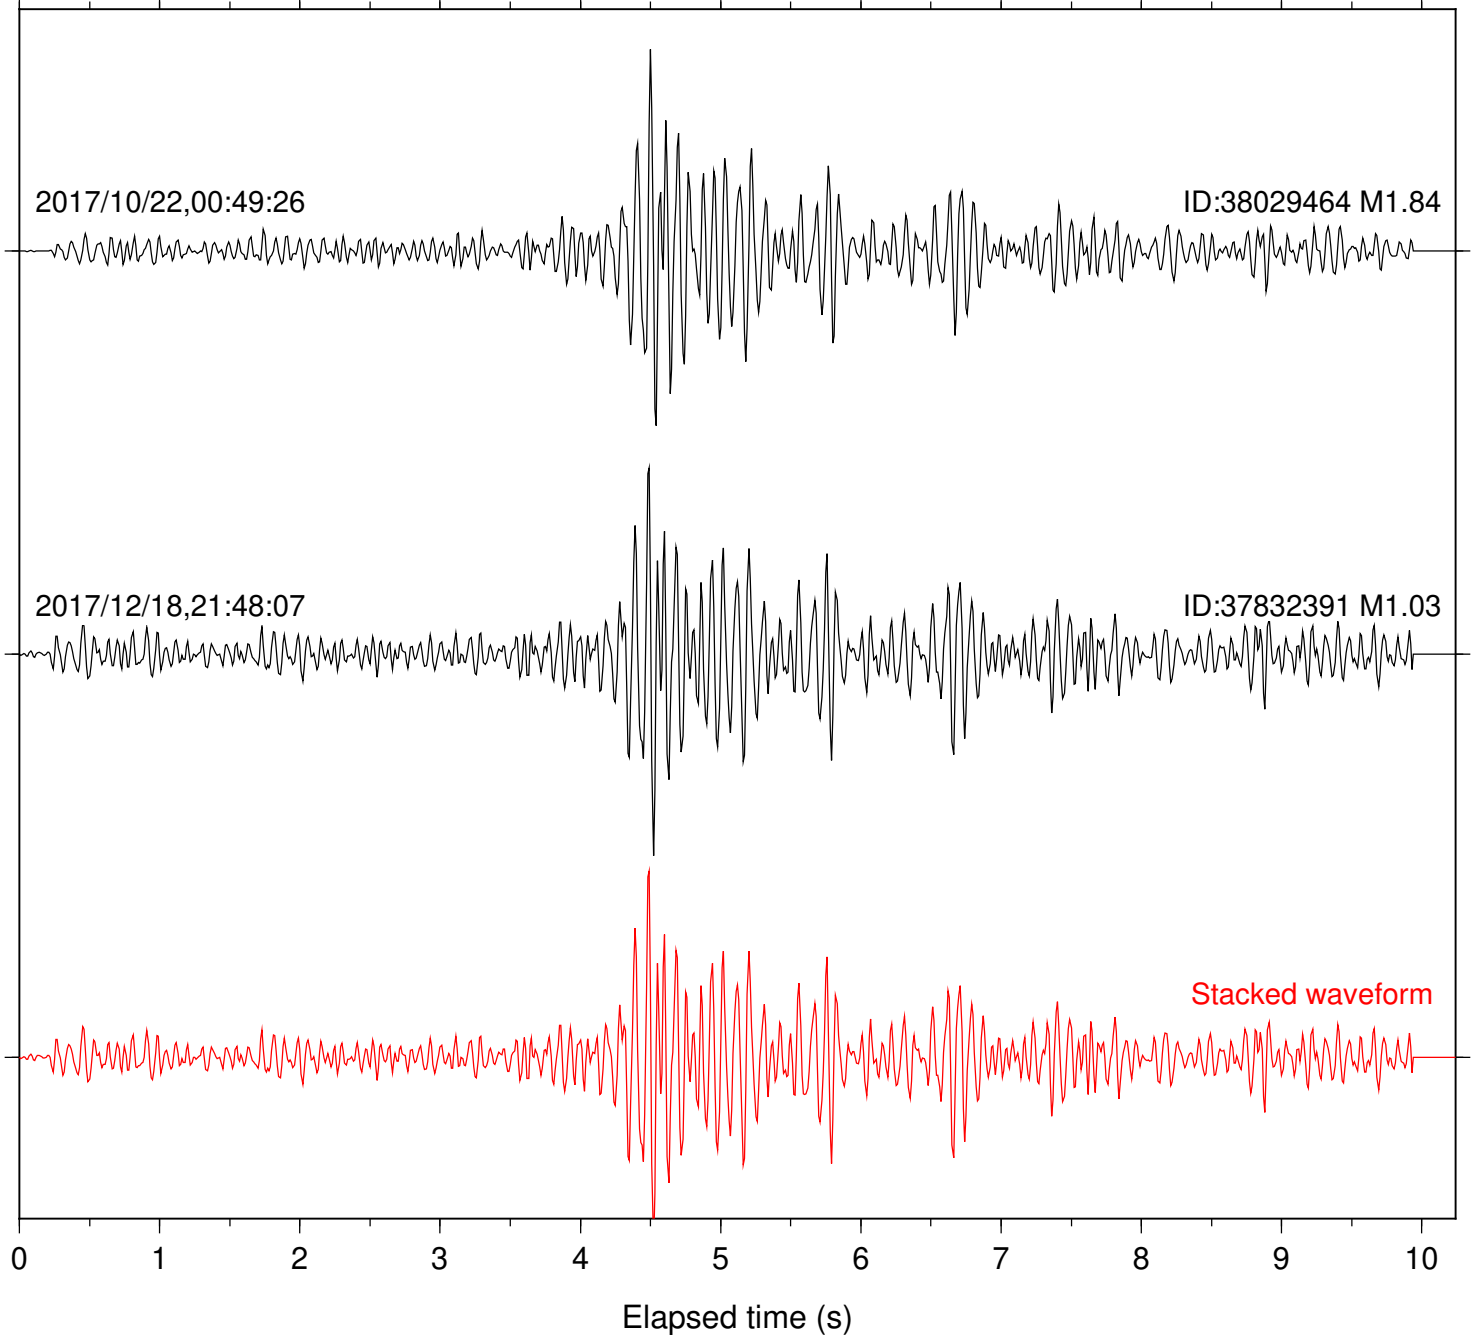

Station: B082 Com: EHZ

Focal depth: 6.43 km

Station: B084 Com: EHZ

Focal depth: 5.56 km

Station: B088 Com: EHZ

Focal depth: 6.43 km

Station: B093 Com: EHZ

Focal depth: 6.43 km

Elapsed time (s)

Station: B946 Com: EHZ

Focal depth: 5.56 km

Station: CSH Com: HHZ

Focal depth: 6.43 km

Station: DGR Com: HHZ

Focal depth: 6.43 km

Station: DNR Com: HHZ

Focal depth: 5.56 km

2017/10/22,00:49:26

ID:38029464 M1.84

2017/12/18,21:48:07

ID:37832391 M1.03

Stacked waveform

0 1 2 3 4 5 6 7 8 9 10  
Elapsed time (s)

Station: HMT2 Com: HHZ

Focal depth: 6.43 km

Station: SND Com: HHZ

Focal depth: 5.56 km