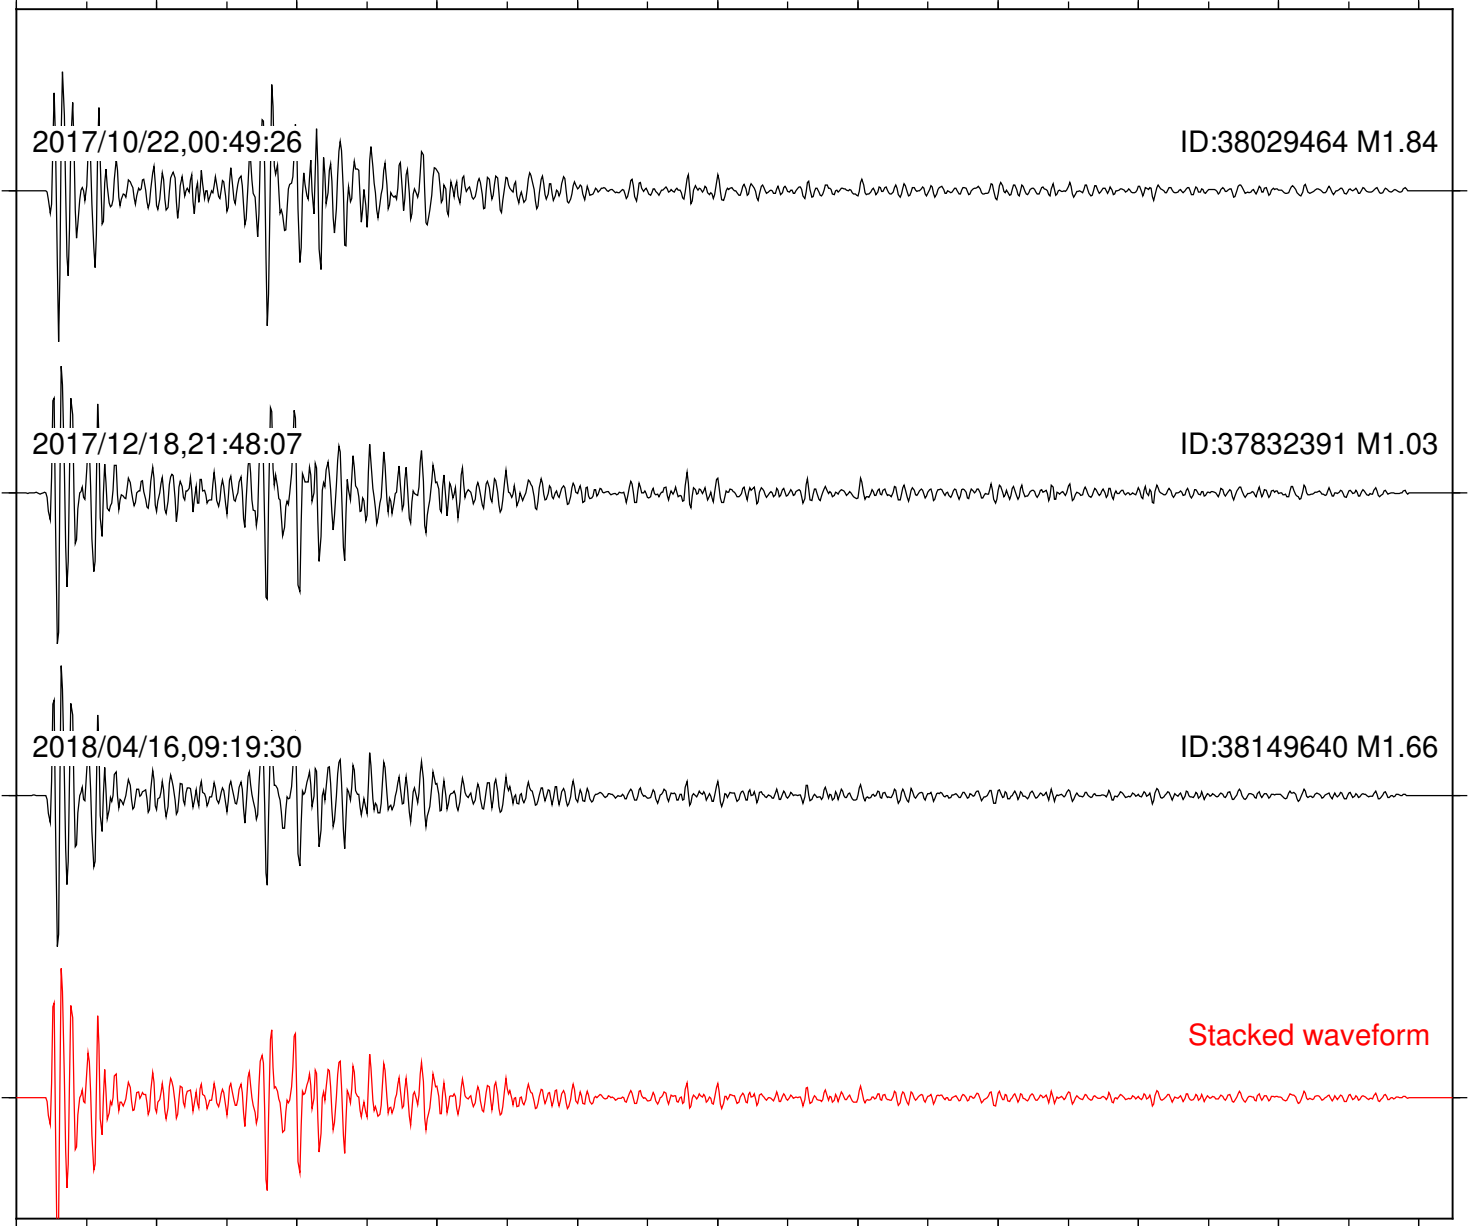

Station: B082 Com: EHZ

Focal depth: 6.43 km

Station: B084 Com: EHZ

Focal depth: 5.56 km

Station: B088 Com: EHZ

Focal depth: 6.43 km

Station: B093 Com: EHZ

Focal depth: 6.43 km

Elapsed time (s)

Station: B946 Com: EHZ

Focal depth: 5.56 km

Station: CSH Com: HHZ

Focal depth: 6.43 km

Station: DGR Com: HHZ

Focal depth: 6.43 km

Station: DNR Com: HHZ

Focal depth: 5.56 km

2017/10/22,00:49:26

ID:38029464 M1.84

2017/12/18,21:48:07

ID:37832391 M1.03

Stacked waveform

0 1 2 3 4 5 6 7 8 9 10  
Elapsed time (s)

Station: HMT2 Com: HHZ

Focal depth: 6.43 km

Station: SND Com: HHZ

Focal depth: 5.56 km