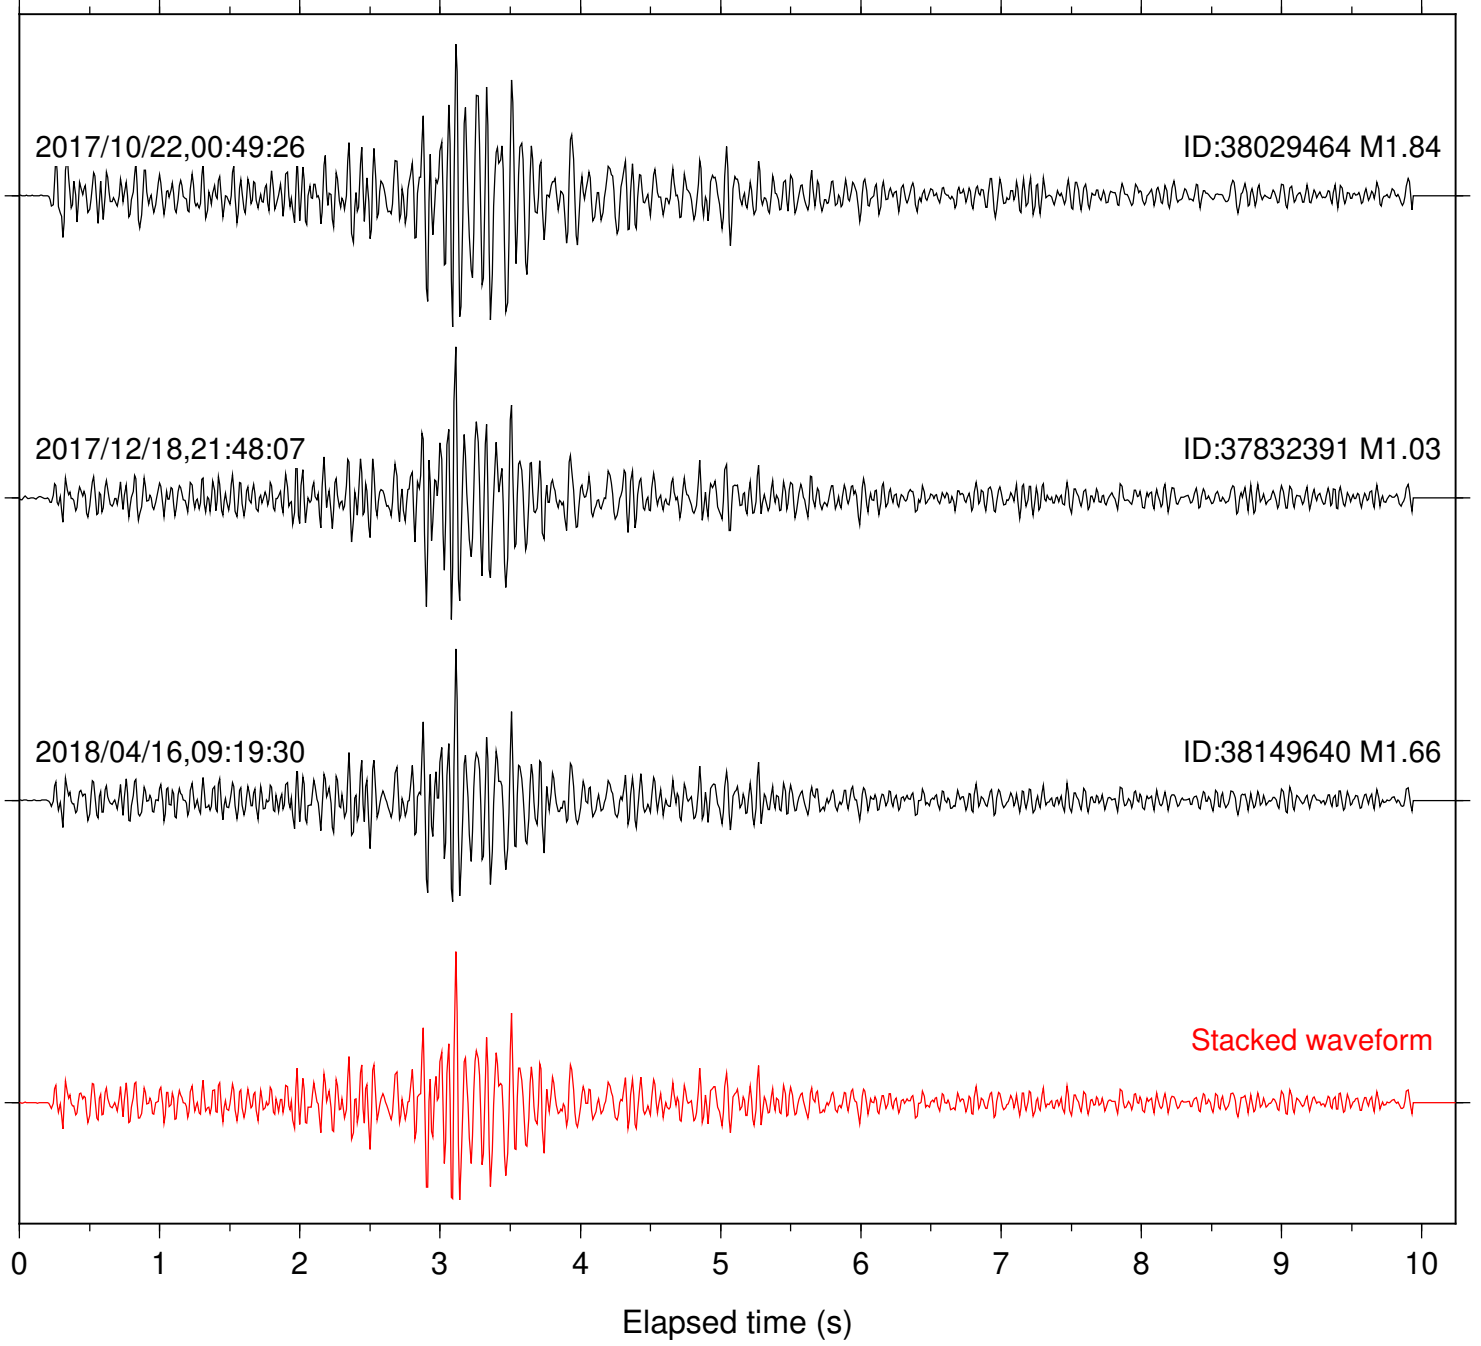

Station: B082 Com: EHZ

Focal depth: 6.43 km

Station: B084 Com: EHZ

Focal depth: 5.56 km

Station: B088 Com: EHZ

Focal depth: 6.43 km

Station: B093 Com: EHZ

Focal depth: 6.43 km

Elapsed time (s)

Station: B946 Com: EHZ

Focal depth: 5.56 km

Station: CSH Com: HHZ

Focal depth: 6.43 km

Station: DGR Com: HHZ

Focal depth: 6.43 km

Station: DNR Com: HHZ

Focal depth: 5.56 km

2017/10/22,00:49:26

ID:38029464 M1.84

2017/12/18,21:48:07

ID:37832391 M1.03

Stacked waveform

0 1 2 3 4 5 6 7 8 9 10  
Elapsed time (s)

Station: HMT2 Com: HHZ

Focal depth: 6.43 km

Station: SND Com: HHZ

Focal depth: 5.56 km