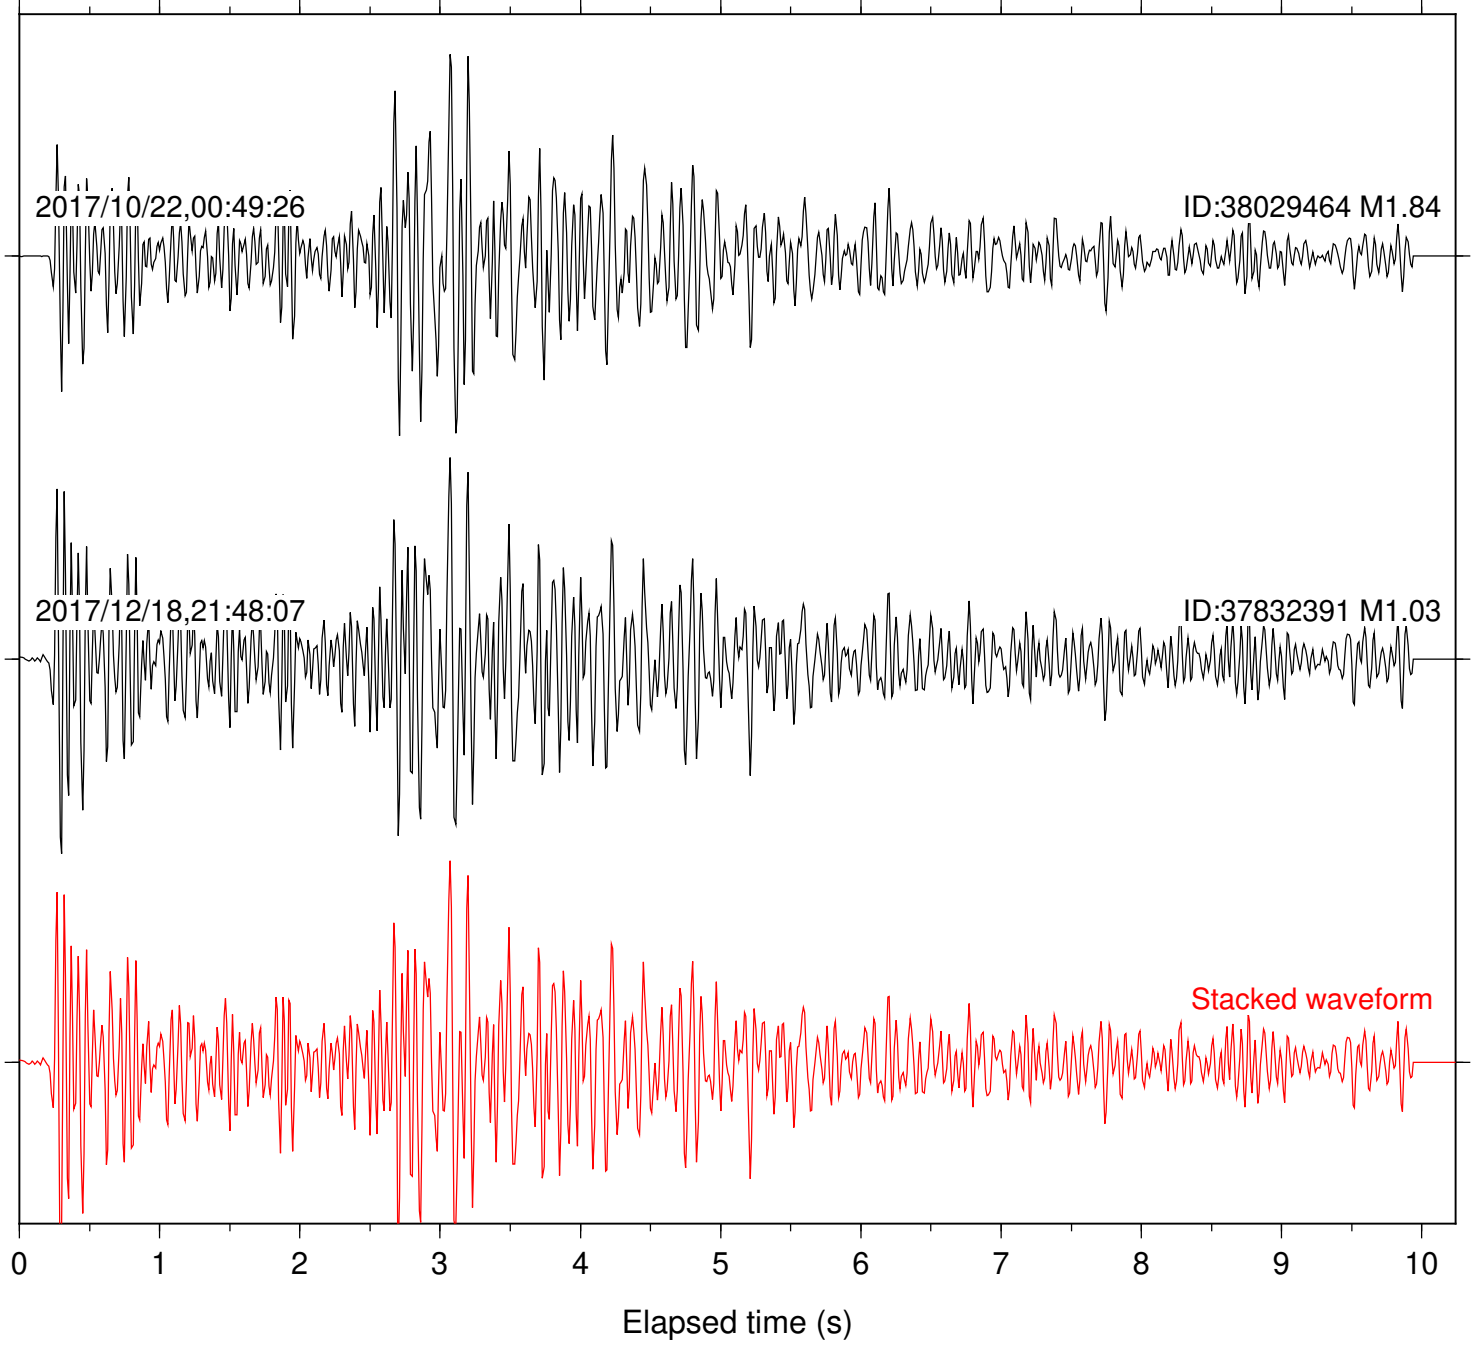

Station: B082 Com: EHZ

Focal depth: 6.43 km

Station: B084 Com: EHZ

Focal depth: 5.56 km

Station: B088 Com: EHZ

Focal depth: 6.43 km

Station: B093 Com: EHZ

Focal depth: 6.43 km

Elapsed time (s)

Station: B946 Com: EHZ

Focal depth: 5.56 km

Station: CSH Com: HHZ

Focal depth: 6.43 km

Station: DGR Com: HHZ

Focal depth: 6.43 km

Station: DNR Com: HHZ

Focal depth: 5.56 km

2017/10/22,00:49:26

ID:38029464 M1.84

2017/12/18,21:48:07

ID:37832391 M1.03

Stacked waveform

0 1 2 3 4 5 6 7 8 9 10  
Elapsed time (s)

Station: HMT2 Com: HHZ

Focal depth: 6.43 km

Station: SND Com: HHZ

Focal depth: 5.56 km