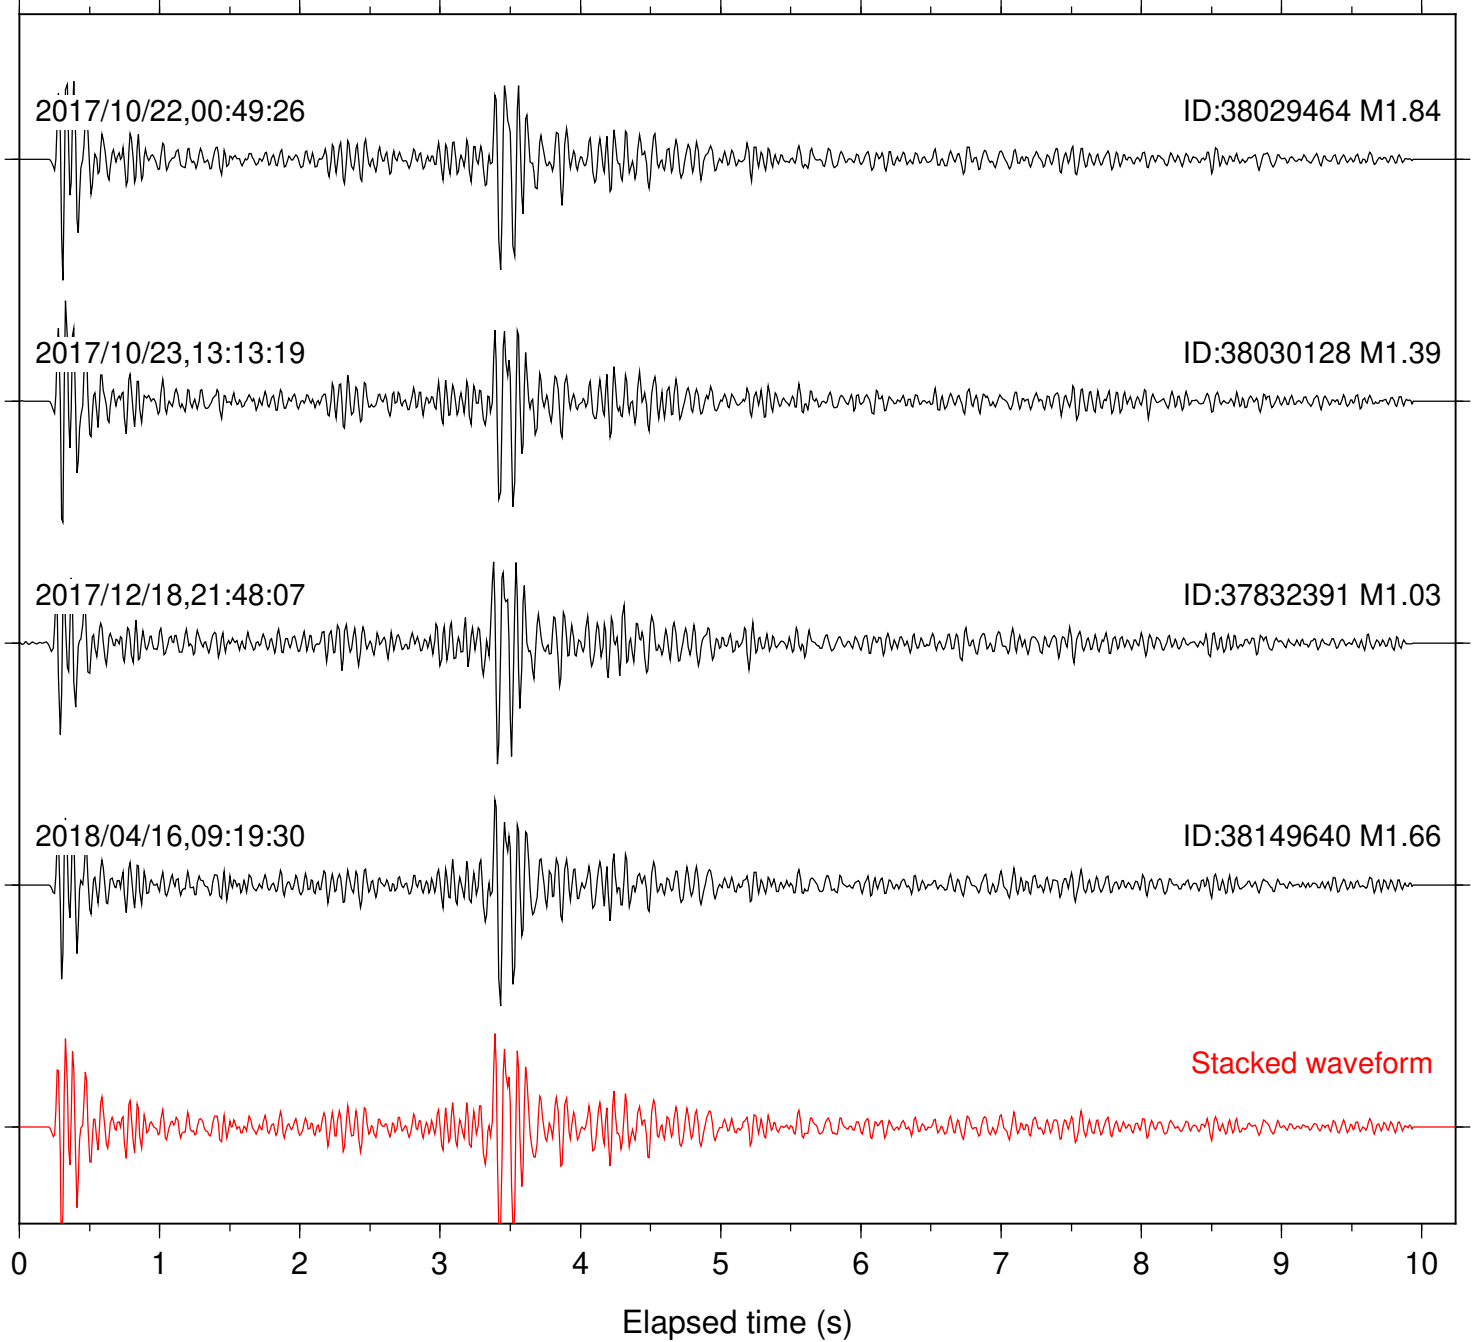

Station: B082 Com: EHZ

Focal depth: 6.43 km

Station: B084 Com: EHZ

Focal depth: 5.56 km

Station: B088 Com: EHZ

Focal depth: 6.43 km

Station: B093 Com: EHZ

Focal depth: 6.43 km

Elapsed time (s)

Station: B946 Com: EHZ

Focal depth: 5.56 km

Station: CSH Com: HHZ

Focal depth: 6.43 km

Station: DGR Com: HHZ

Focal depth: 6.43 km

Station: DNR Com: HHZ

Focal depth: 5.56 km

2017/10/22,00:49:26

ID:38029464 M1.84

2017/12/18,21:48:07

ID:37832391 M1.03

Stacked waveform

0 1 2 3 4 5 6 7 8 9 10  
Elapsed time (s)

Station: HMT2 Com: HHZ

Focal depth: 6.43 km

Station: SND Com: HHZ

Focal depth: 5.56 km