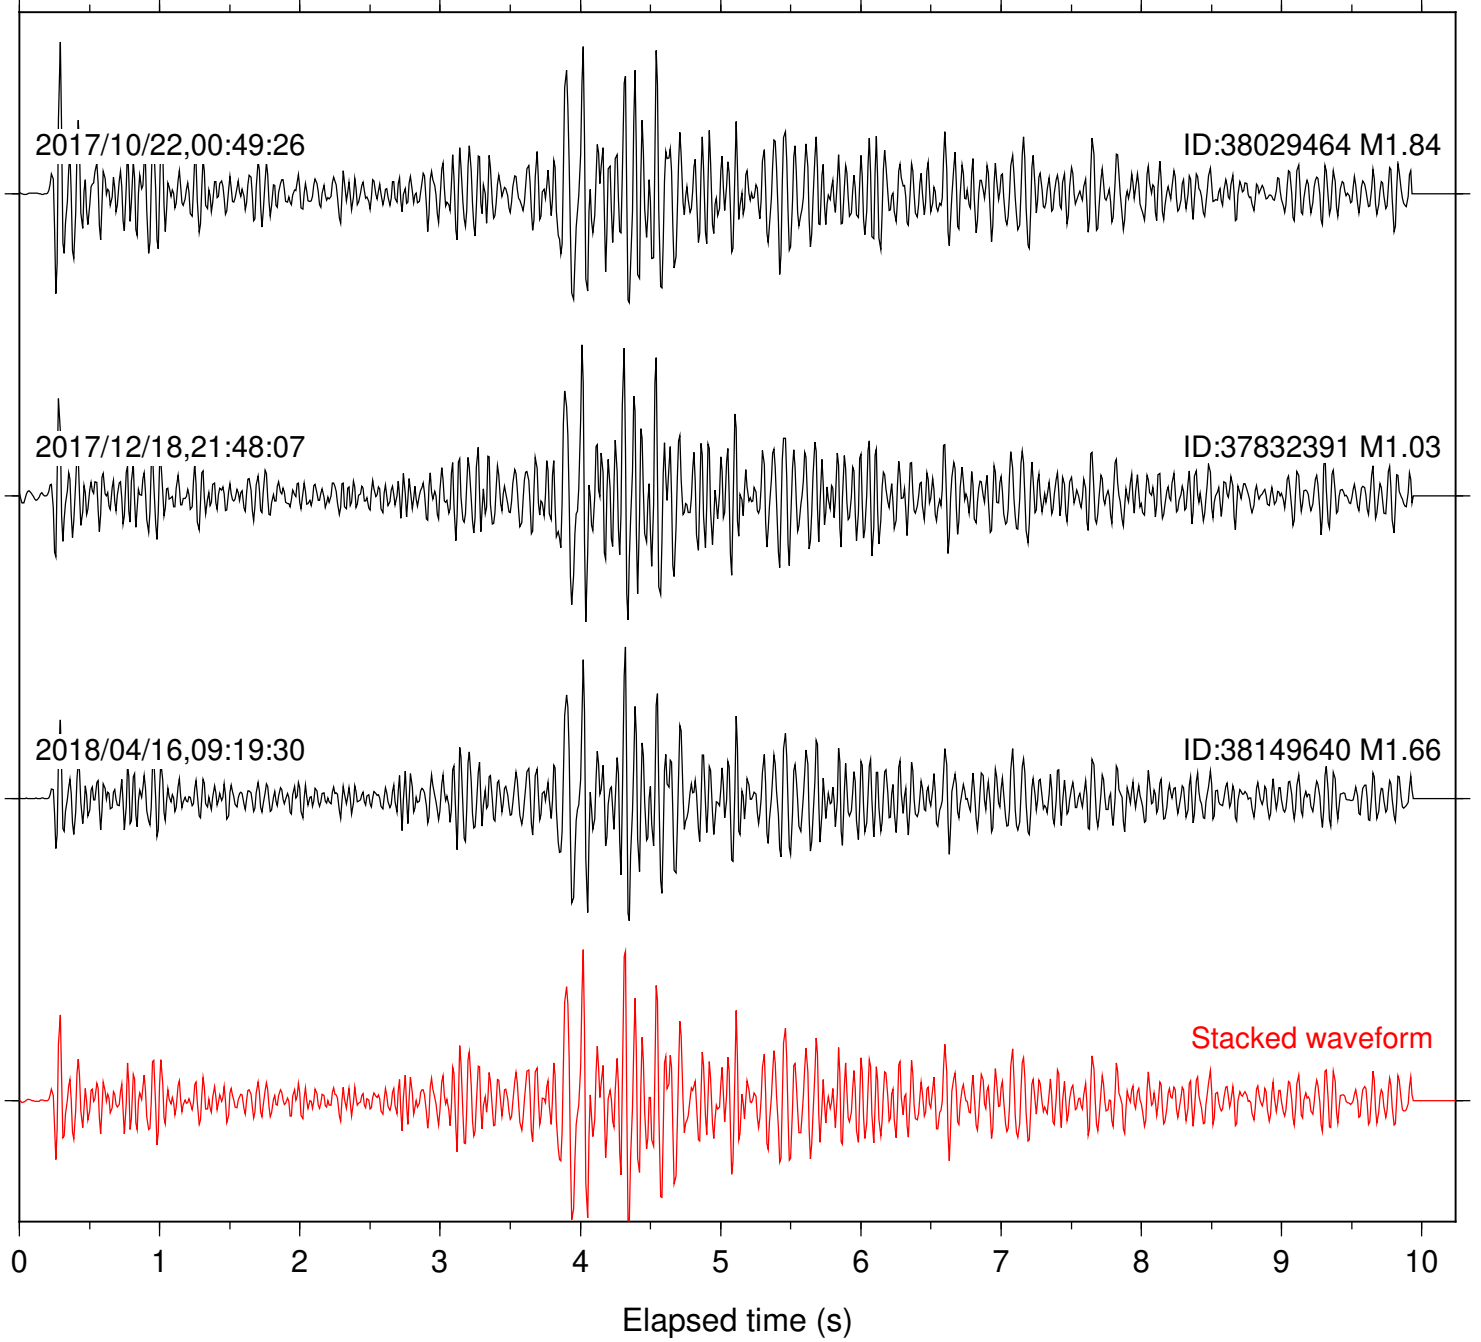

Station: B082 Com: EHZ

Focal depth: 6.43 km

Station: B084 Com: EHZ

Focal depth: 5.56 km

Station: B088 Com: EHZ

Focal depth: 6.43 km

Station: B093 Com: EHZ

Focal depth: 6.43 km

Elapsed time (s)

Station: B946 Com: EHZ

Focal depth: 5.56 km

Station: CSH Com: HHZ

Focal depth: 6.43 km

Station: DGR Com: HHZ

Focal depth: 6.43 km

Station: DNR Com: HHZ

Focal depth: 5.56 km

2017/10/22,00:49:26

ID:38029464 M1.84

2017/12/18,21:48:07

ID:37832391 M1.03

Stacked waveform

0 1 2 3 4 5 6 7 8 9 10  
Elapsed time (s)

Station: HMT2 Com: HHZ

Focal depth: 6.43 km

Station: SND Com: HHZ

Focal depth: 5.56 km