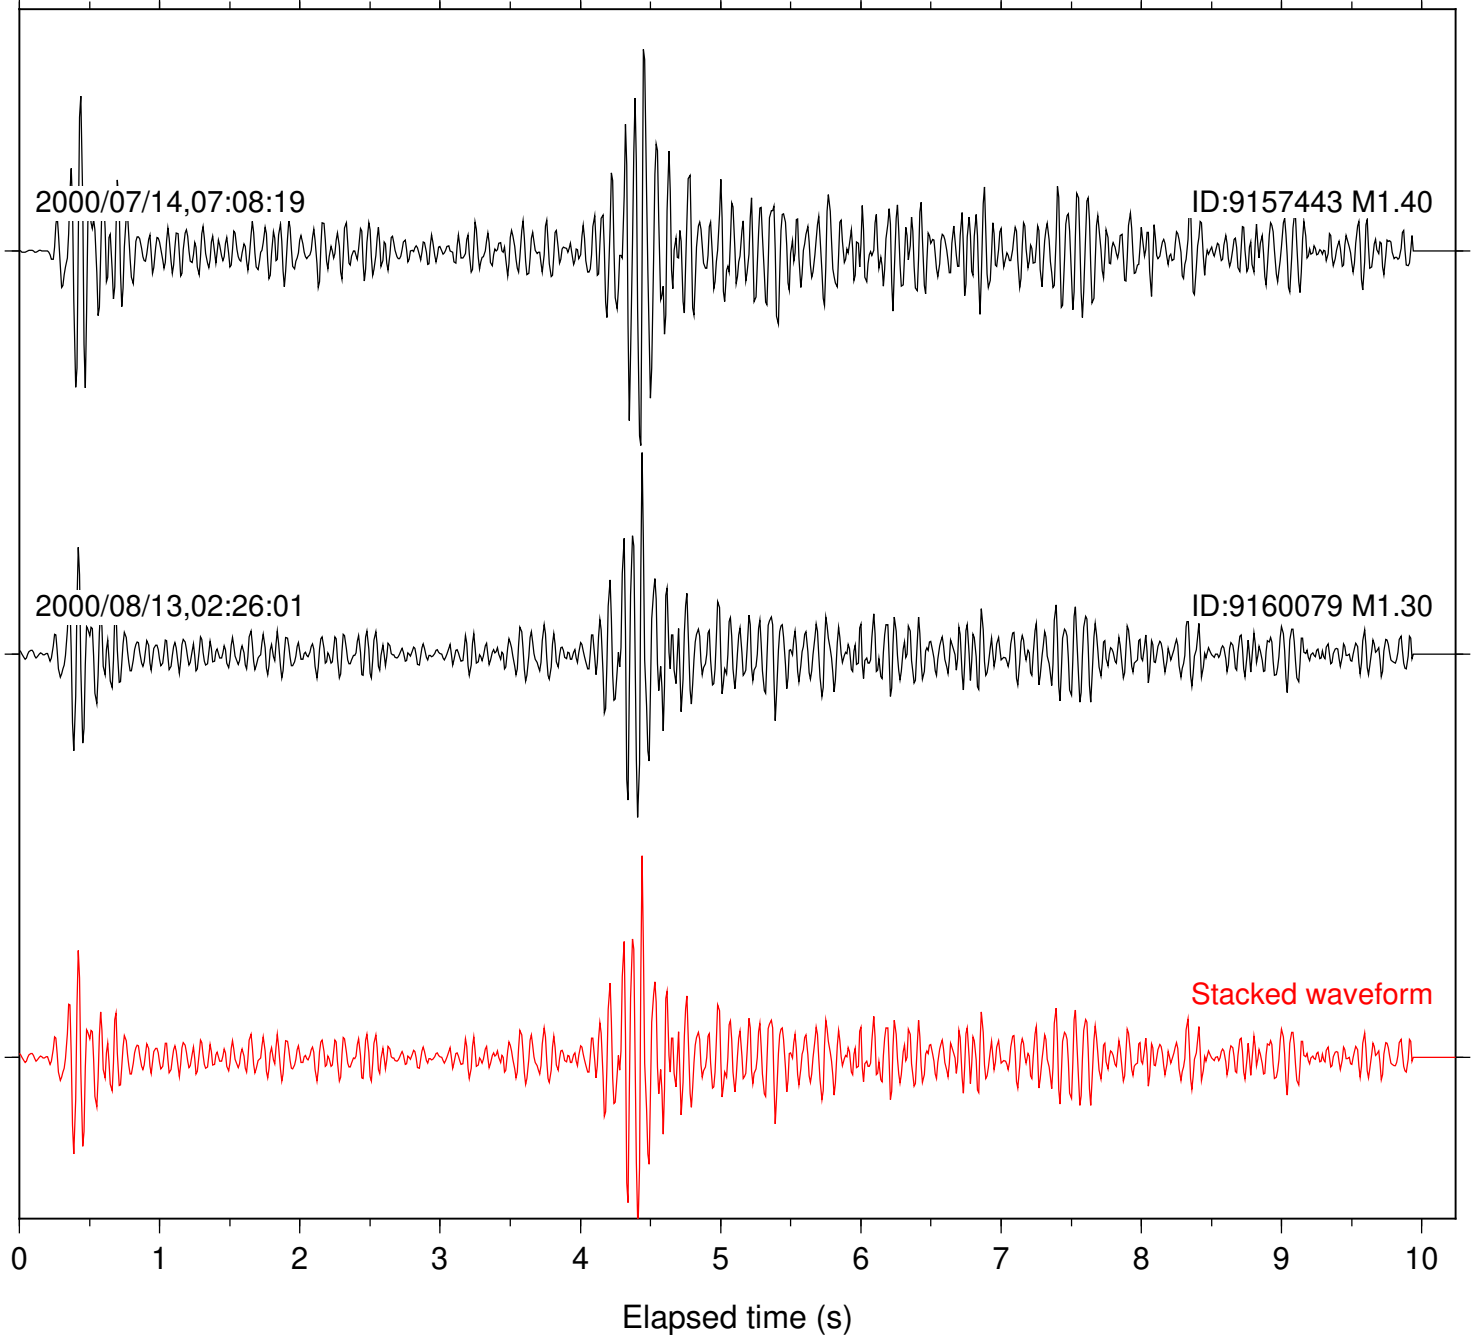

Station: AGA Com: HHZ

Focal depth: 12.88 km

Station: BAC Com: EHZ

Focal depth: 12.88 km

Station: CRY Com: HHZ

Focal depth: 12.88 km

Station: DGR Com: HHZ

Focal depth: 12.88 km

Station: FRD Com: HHZ

Focal depth: 12.88 km

Station: KNW Com: HHZ

Focal depth: 12.88 km

Station: PFO Com: HHZ

Focal depth: 12.88 km

Station: POB2 Com: HHZ

Focal depth: 12.88 km

Station: SND Com: HHZ

Focal depth: 12.88 km