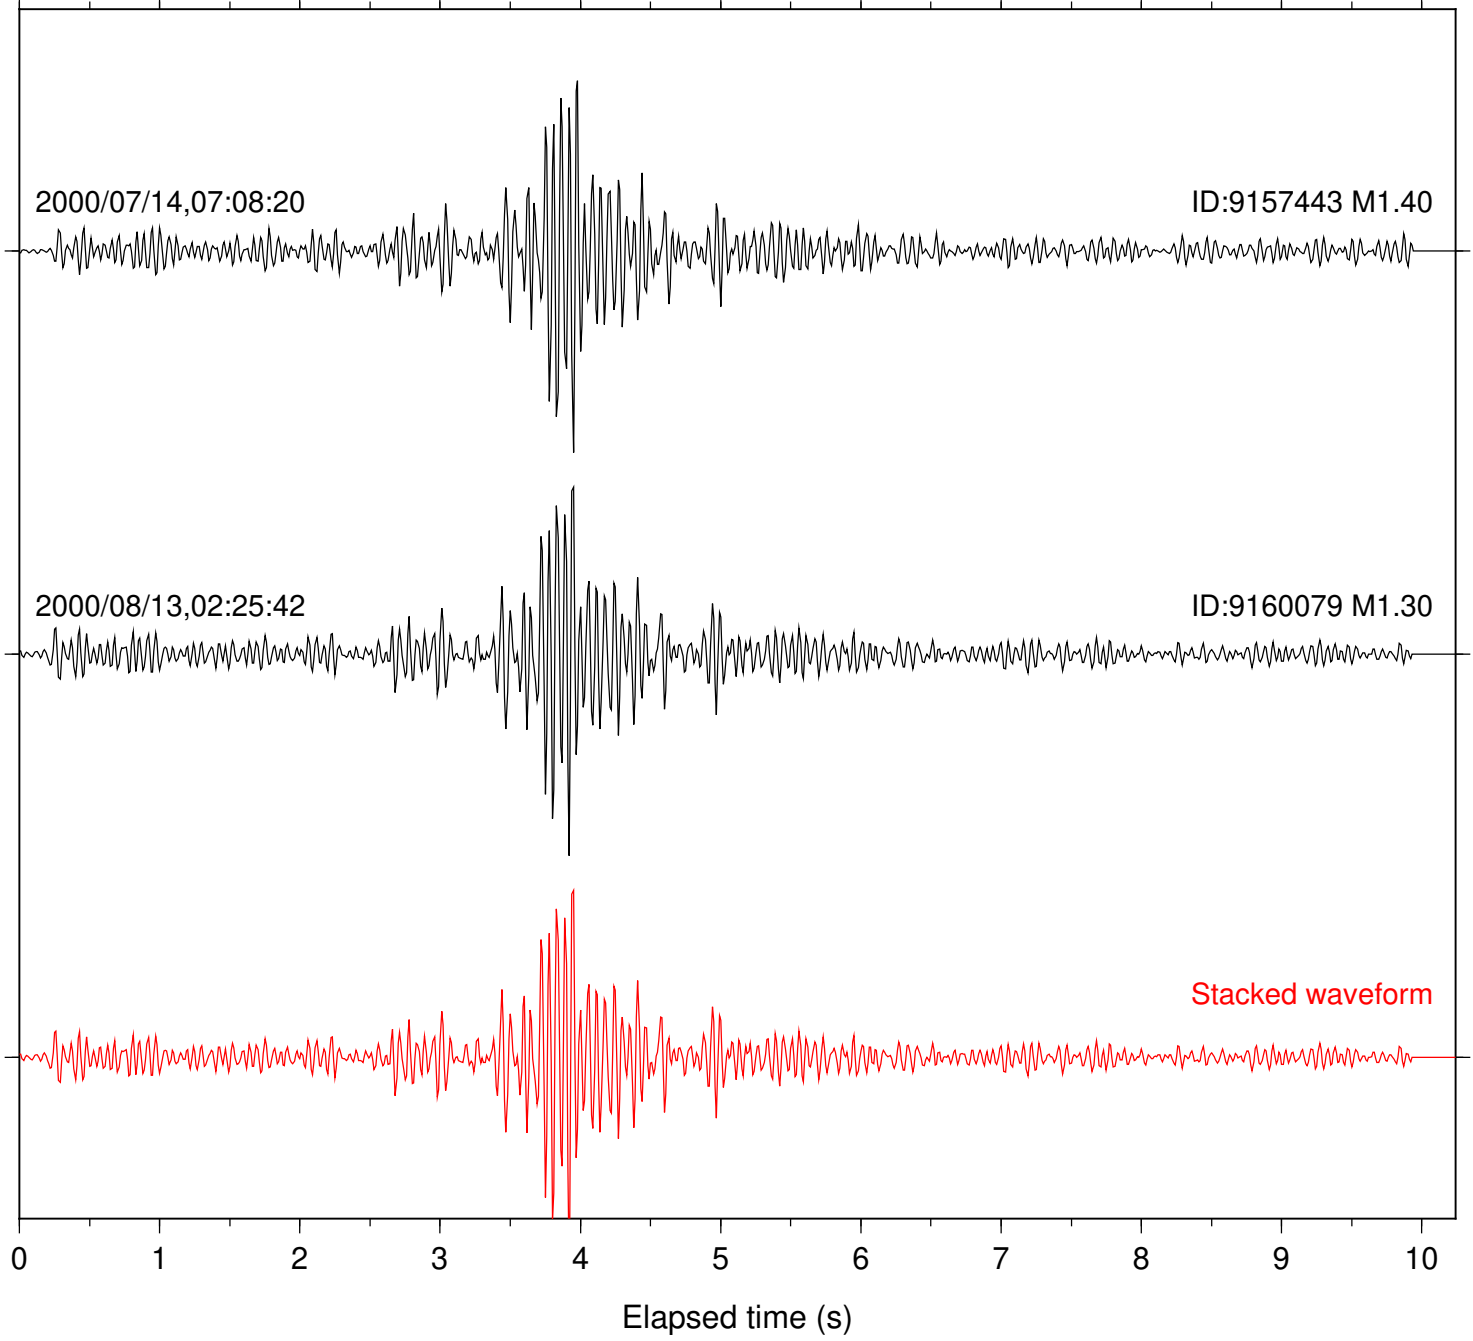

Station: AGA Com: HHZ

Focal depth: 12.88 km

Station: BAC Com: EHZ

Focal depth: 12.88 km

Station: CRY Com: HHZ

Focal depth: 12.88 km

Station: DGR Com: HHZ

Focal depth: 12.88 km

Station: FRD Com: HHZ

Focal depth: 12.88 km

Station: KNW Com: HHZ

Focal depth: 12.88 km

Station: PFO Com: HHZ

Focal depth: 12.88 km

Station: POB2 Com: HHZ

Focal depth: 12.88 km

Station: SND Com: HHZ

Focal depth: 12.88 km