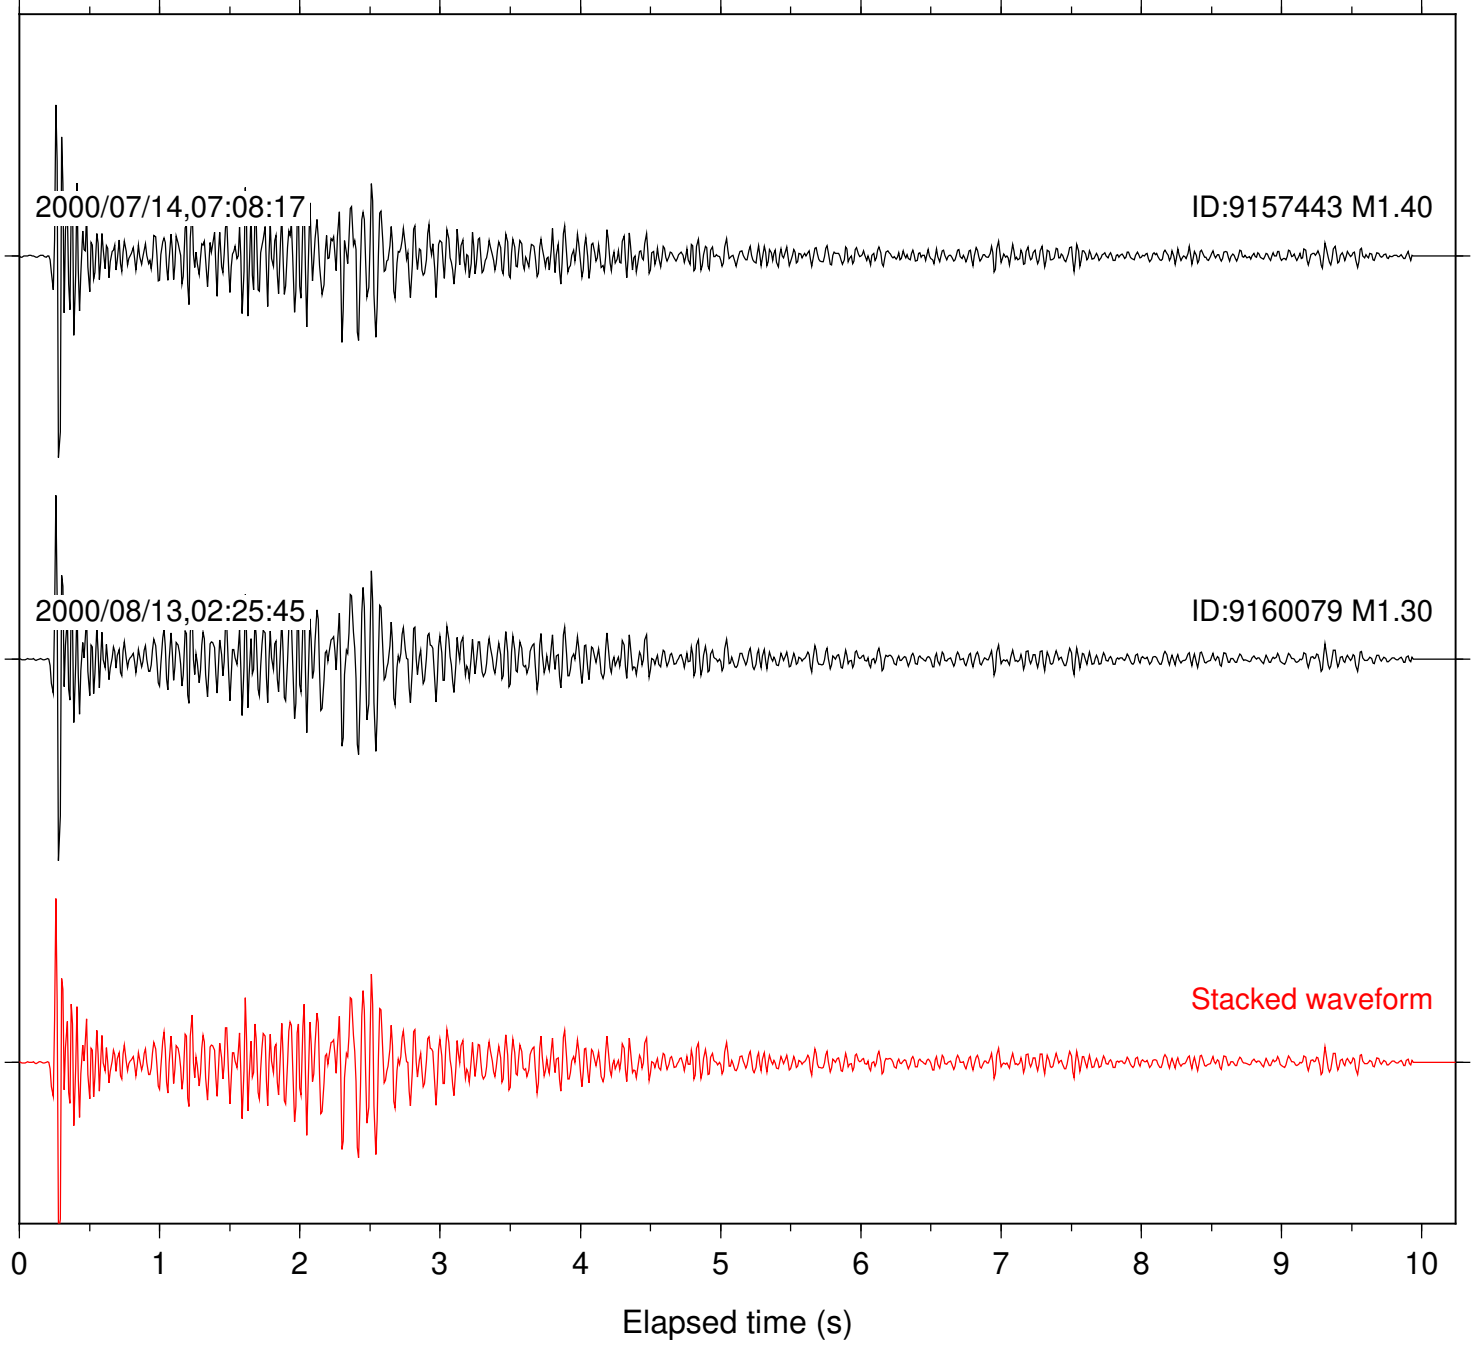

Station: AGA Com: HHZ

Focal depth: 12.88 km

Station: BAC Com: EHZ

Focal depth: 12.88 km

Station: CRY Com: HHZ

Focal depth: 12.88 km

Station: DGR Com: HHZ

Focal depth: 12.88 km

Station: FRD Com: HHZ

Focal depth: 12.88 km

Station: KNW Com: HHZ

Focal depth: 12.88 km

Station: PFO Com: HHZ

Focal depth: 12.88 km

Station: POB2 Com: HHZ

Focal depth: 12.88 km

Station: SND Com: HHZ

Focal depth: 12.88 km