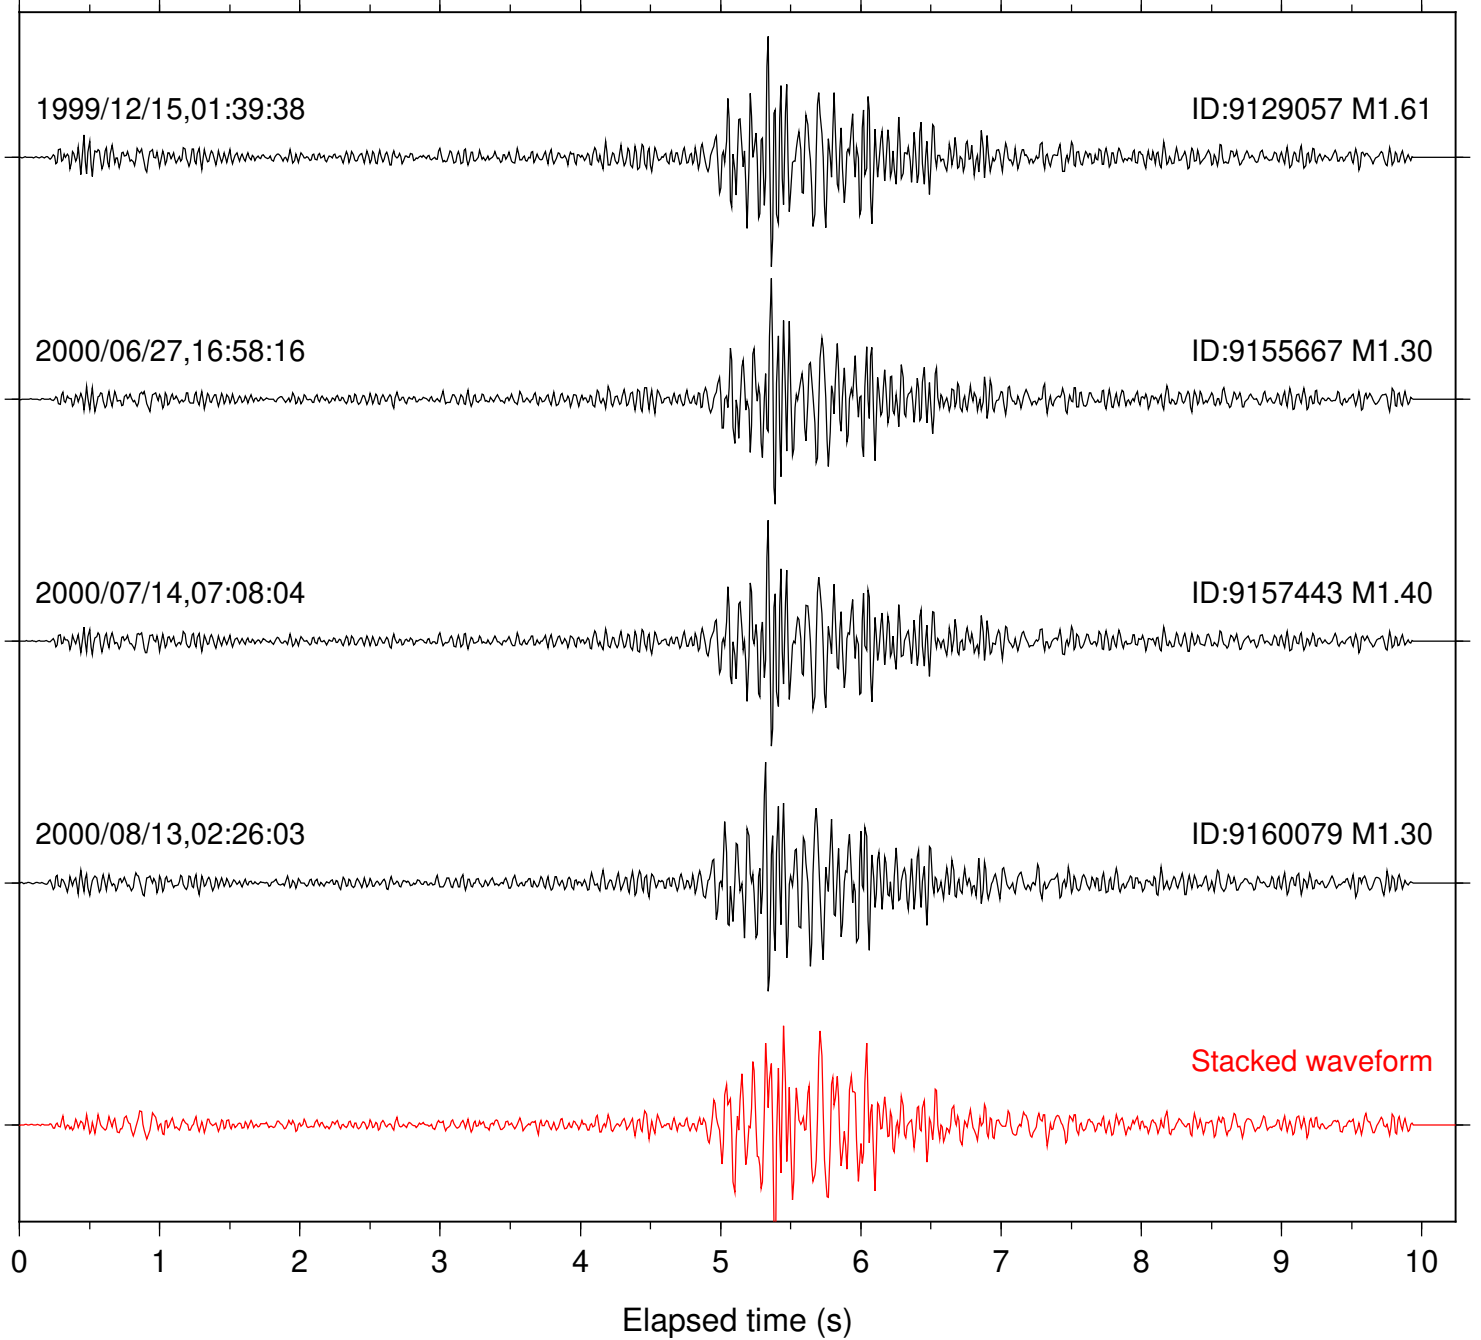

Station: AGA Com: HHZ

Focal depth: 12.88 km

Station: BAC Com: EHZ

Focal depth: 12.88 km

Station: CRY Com: HHZ

Focal depth: 12.88 km

Station: DGR Com: HHZ

Focal depth: 12.88 km

Station: FRD Com: HHZ

Focal depth: 12.88 km

Station: KNW Com: HHZ

Focal depth: 12.88 km

Station: PFO Com: HHZ

Focal depth: 12.88 km

Station: POB2 Com: HHZ

Focal depth: 12.88 km

Station: SND Com: HHZ

Focal depth: 12.88 km