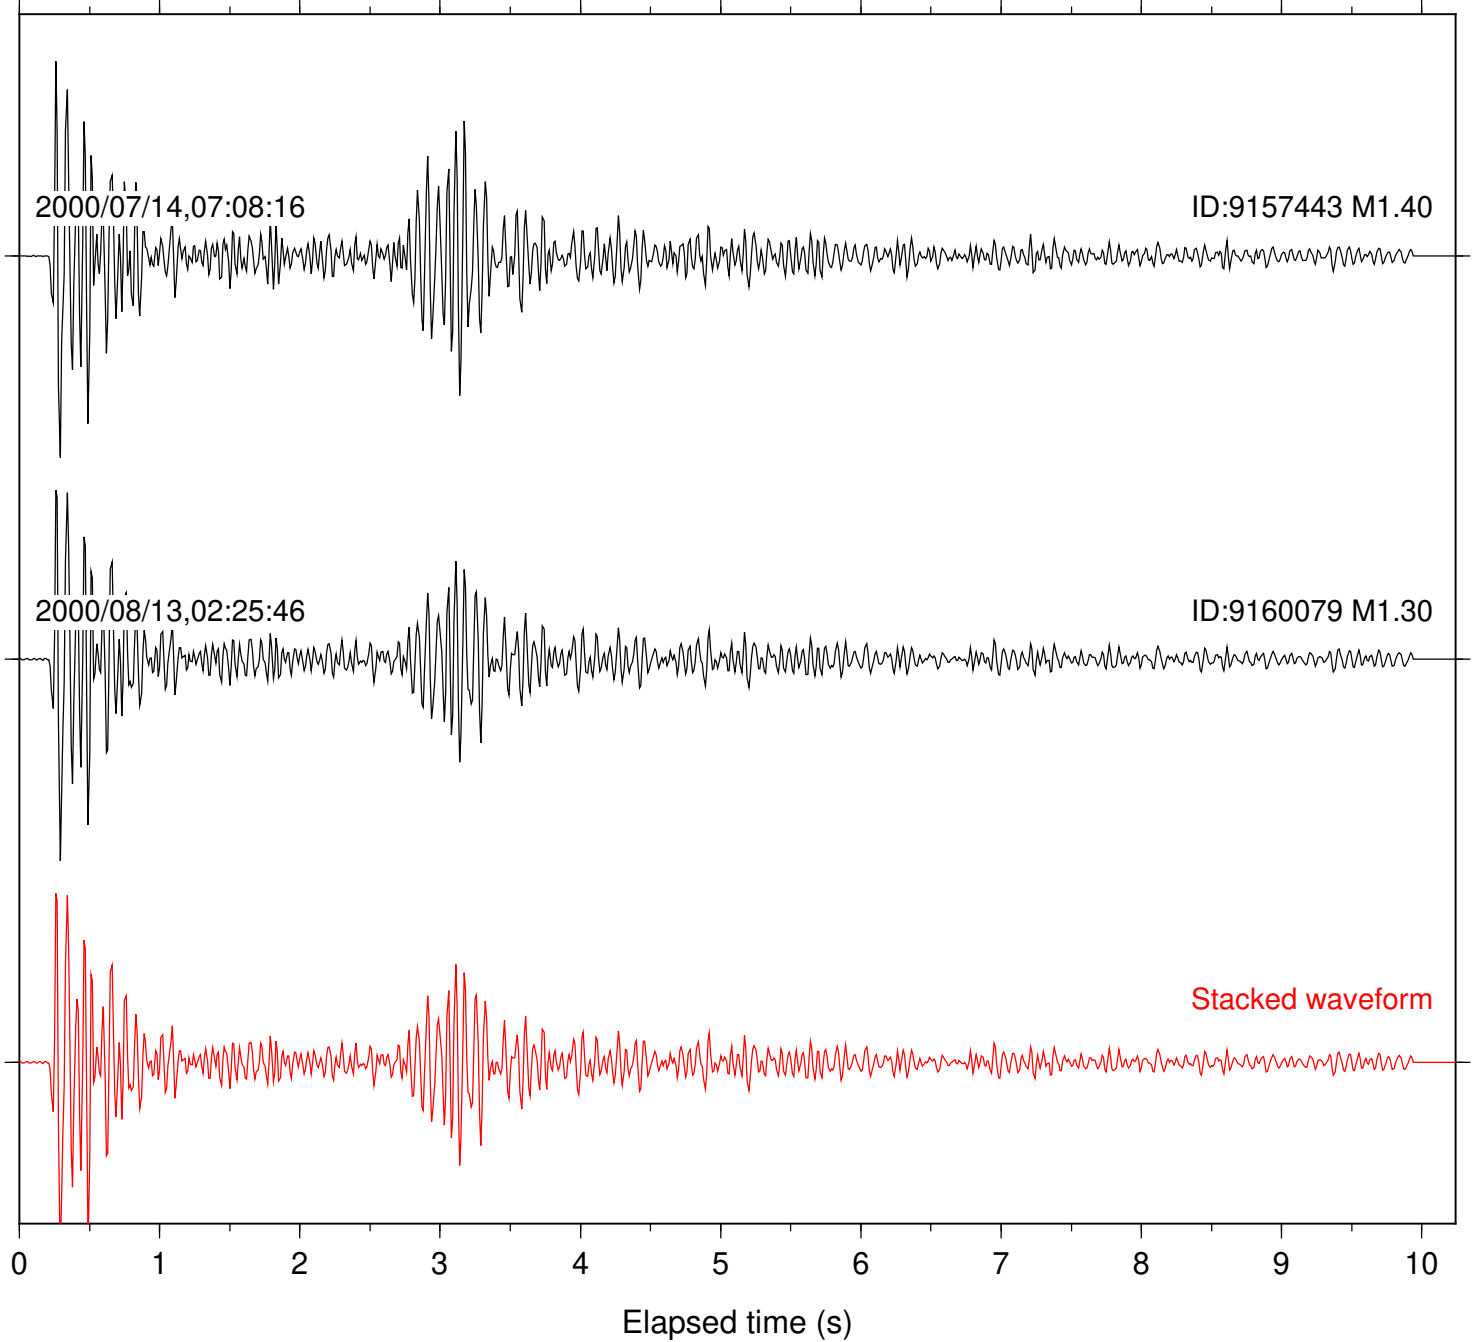

Station: AGA Com: HHZ

Focal depth: 12.88 km

Station: BAC Com: EHZ

Focal depth: 12.88 km

Station: CRY Com: HHZ

Focal depth: 12.88 km

Station: DGR Com: HHZ

Focal depth: 12.88 km

Station: FRD Com: HHZ

Focal depth: 12.88 km

Station: KNW Com: HHZ

Focal depth: 12.88 km

Station: PFO Com: HHZ

Focal depth: 12.88 km

Station: POB2 Com: HHZ

Focal depth: 12.88 km

Station: SND Com: HHZ

Focal depth: 12.88 km