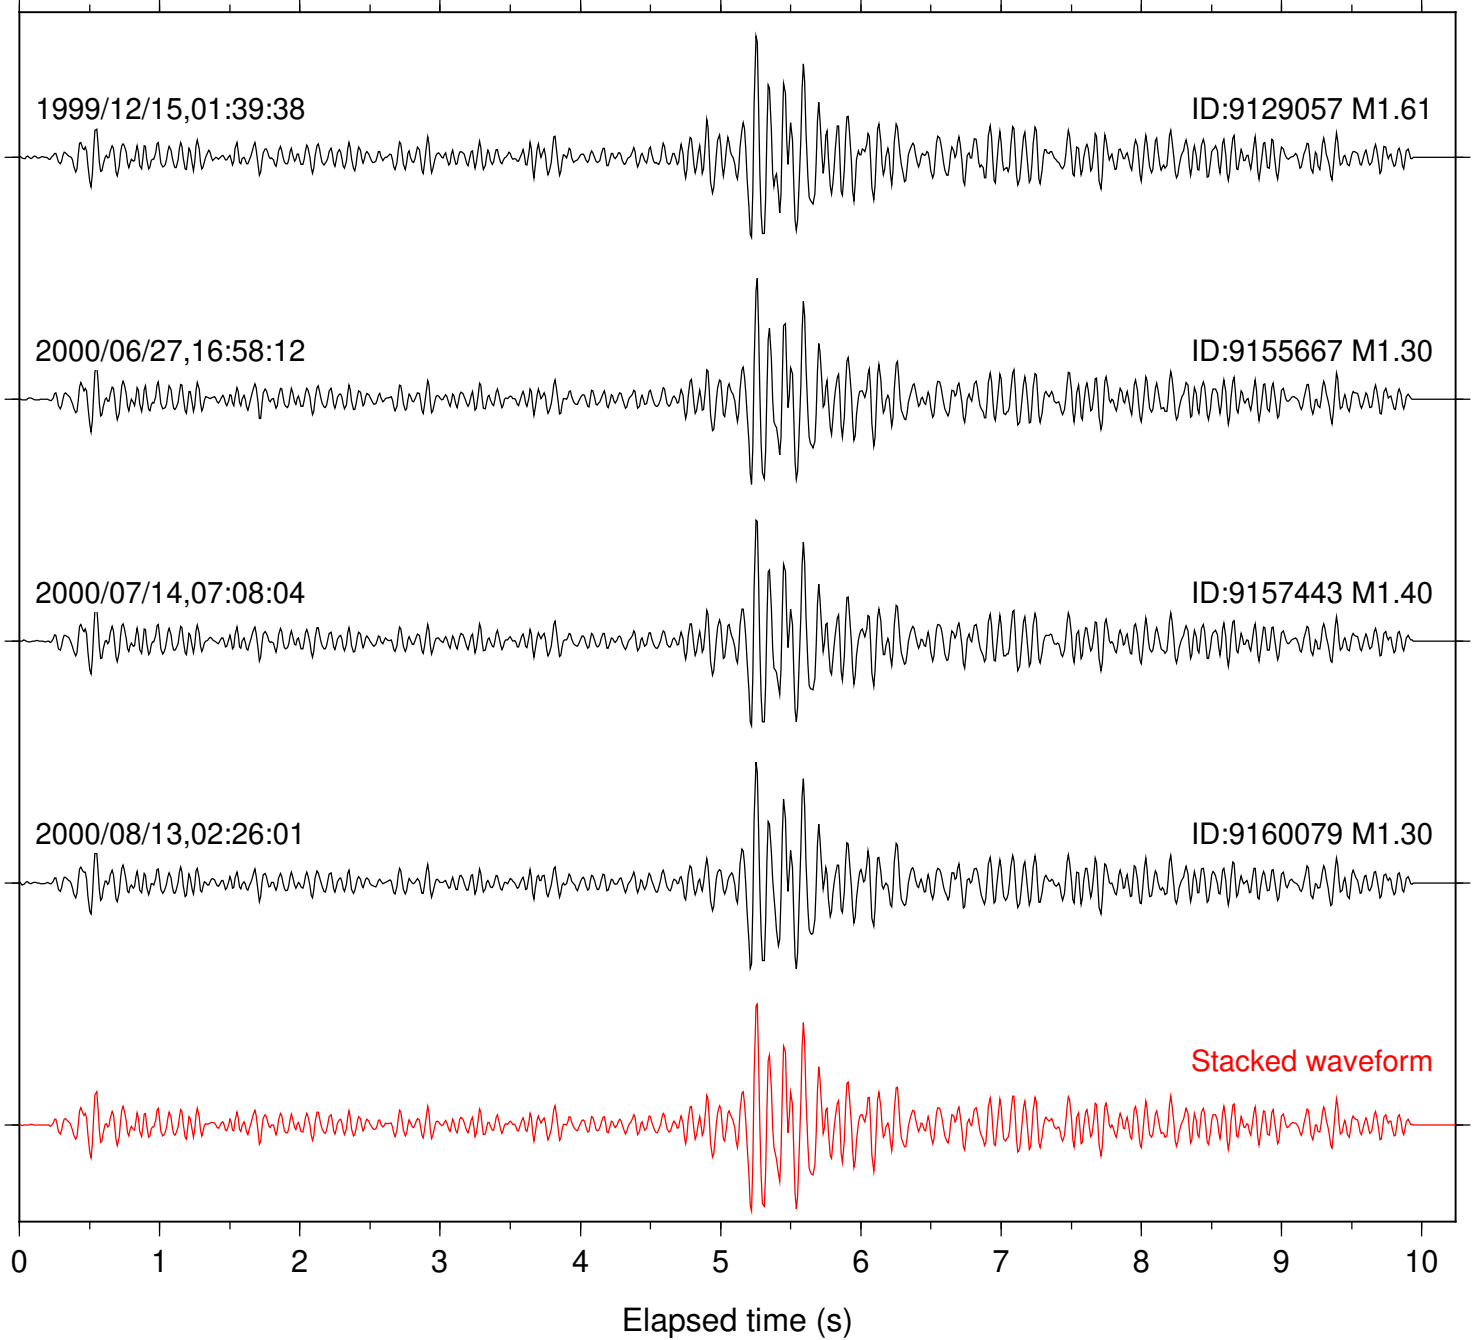

Station: AGA Com: HHZ

Focal depth: 12.88 km

Station: BAC Com: EHZ

Focal depth: 12.88 km

Station: CRY Com: HHZ

Focal depth: 12.88 km

Station: DGR Com: HHZ

Focal depth: 12.88 km

Station: FRD Com: HHZ

Focal depth: 12.88 km

Station: KNW Com: HHZ

Focal depth: 12.88 km

Station: PFO Com: HHZ

Focal depth: 12.88 km

Station: POB2 Com: HHZ

Focal depth: 12.88 km

Station: SND Com: HHZ

Focal depth: 12.88 km