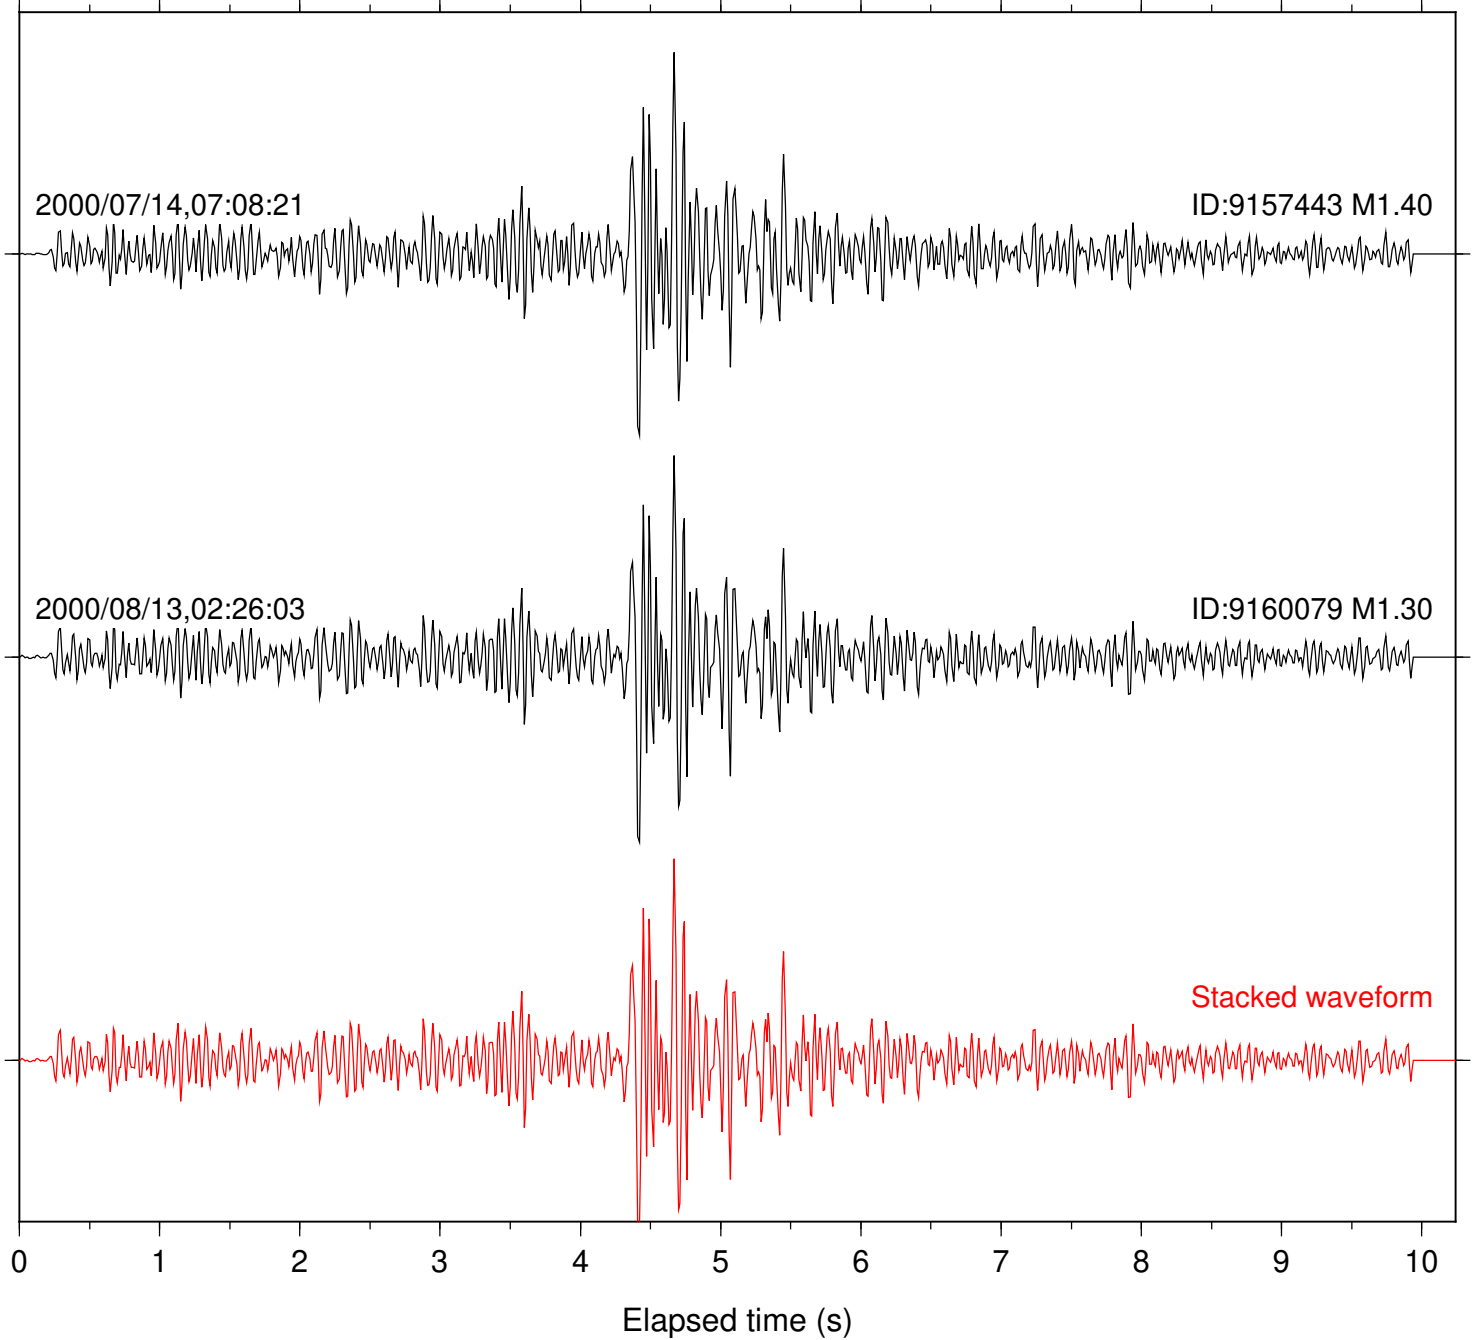

Station: AGA Com: HHZ

Focal depth: 12.88 km

Station: BAC Com: EHZ

Focal depth: 12.88 km

Station: CRY Com: HHZ

Focal depth: 12.88 km

Station: DGR Com: HHZ

Focal depth: 12.88 km

Station: FRD Com: HHZ

Focal depth: 12.88 km

Station: KNW Com: HHZ

Focal depth: 12.88 km

Station: PFO Com: HHZ

Focal depth: 12.88 km

Station: POB2 Com: HHZ

Focal depth: 12.88 km

Station: SND Com: HHZ

Focal depth: 12.88 km