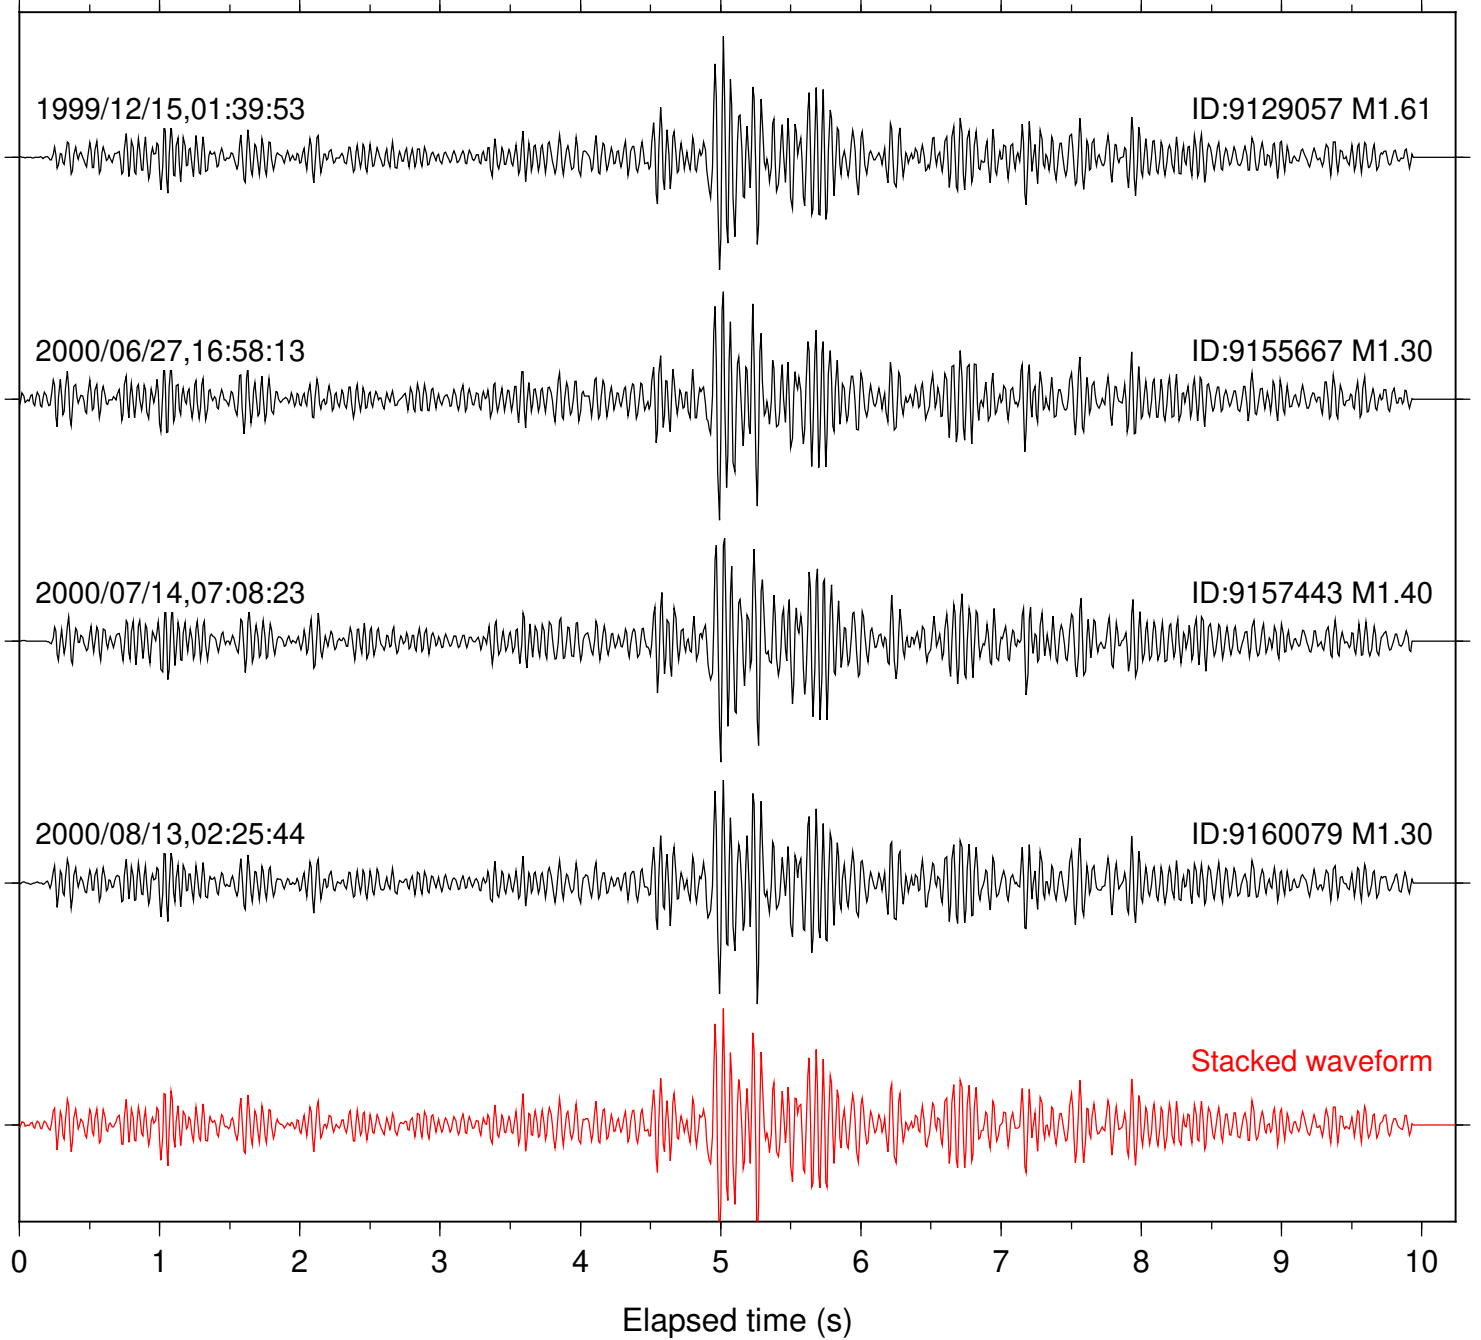

Station: AGA Com: HHZ

Focal depth: 12.88 km

Station: BAC Com: EHZ

Focal depth: 12.88 km

Station: CRY Com: HHZ

Focal depth: 12.88 km

Station: DGR Com: HHZ

Focal depth: 12.88 km

Station: FRD Com: HHZ

Focal depth: 12.88 km

Station: KNW Com: HHZ

Focal depth: 12.88 km

Station: PFO Com: HHZ

Focal depth: 12.88 km

Station: POB2 Com: HHZ

Focal depth: 12.88 km

Station: SND Com: HHZ

Focal depth: 12.88 km