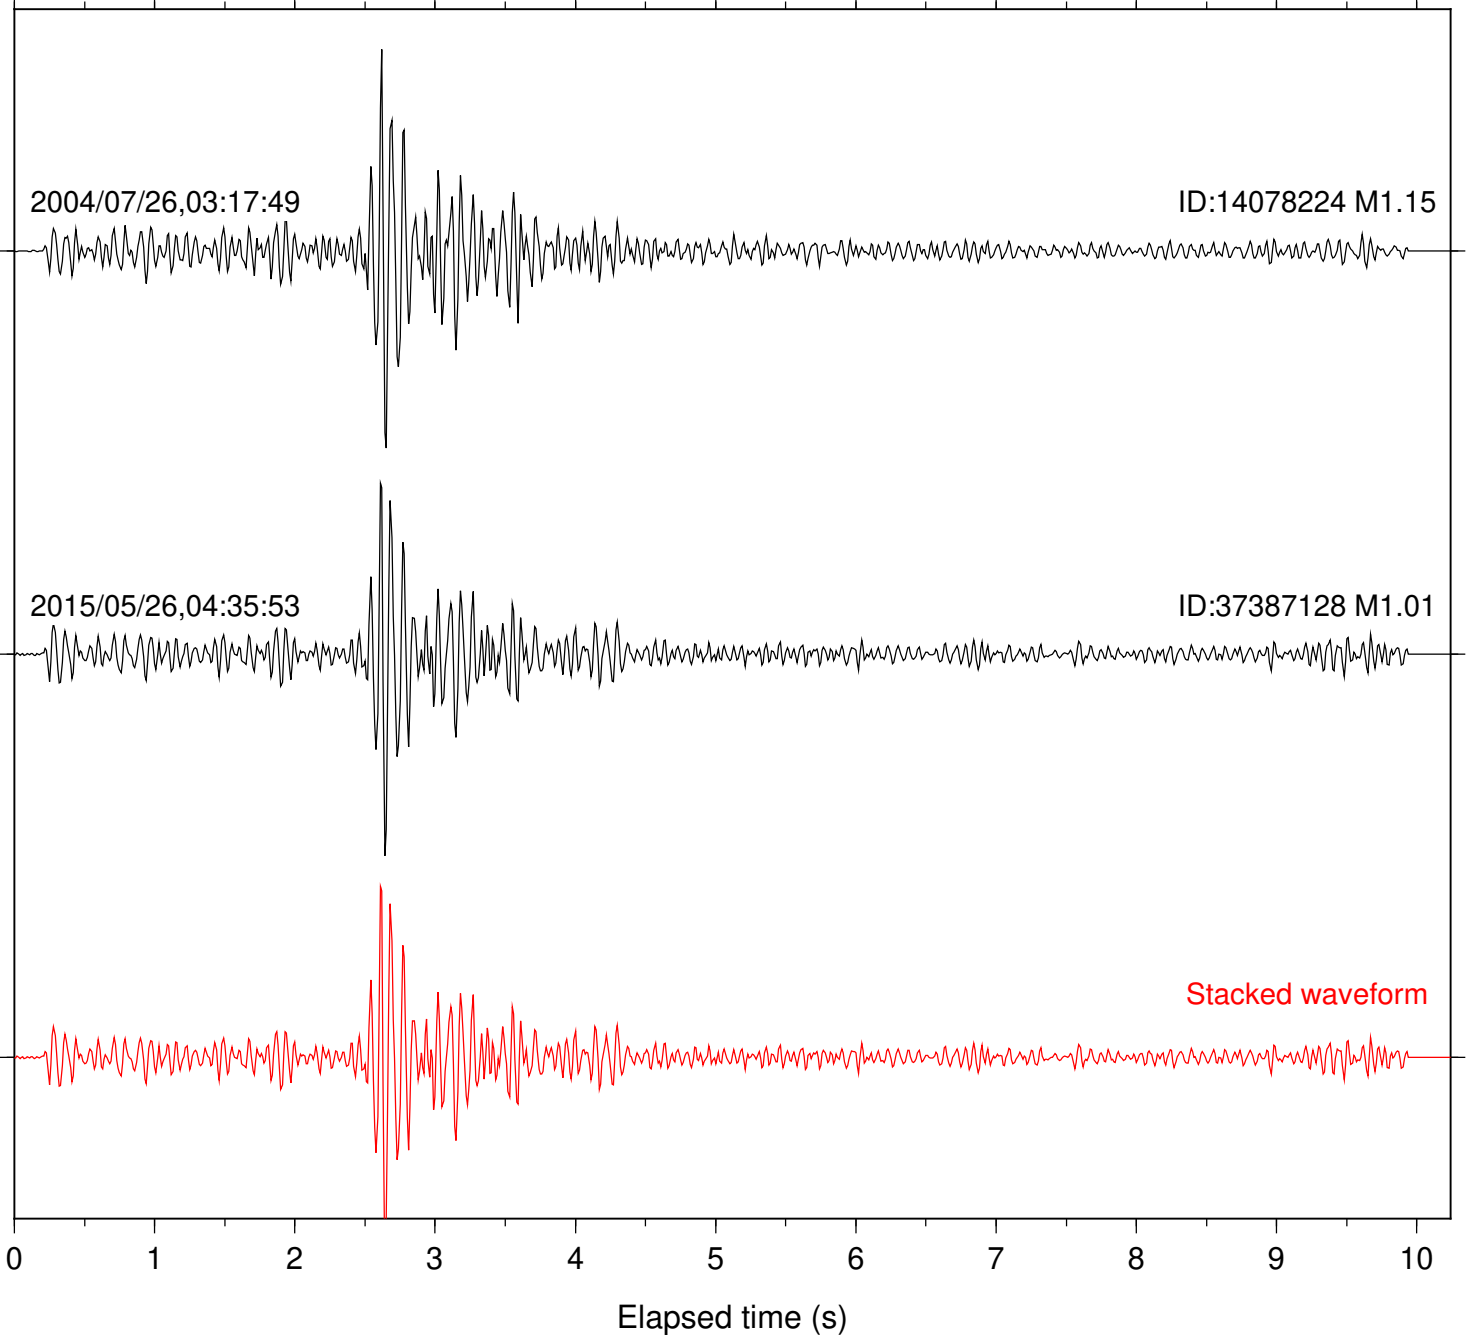

Station: B087 Com: EHZ

Focal depth: 17.62 km

Station: B088 Com: EHZ

Focal depth: 17.62 km

2009/06/03,12:54:49

ID:14467632 M1.35

2015/05/26,04:35:53

ID:37387128 M1.01

Focal depth: 17.62 km

Station: HMT2 Com: HHZ

Focal depth: 17.63 km

Station: KNW Com: HHZ

Focal depth: 17.62 km

2004/07/26,03:17:49

ID:14078224 M1.15

2015/05/26,04:35:53

ID:37387128 M1.01

Stacked waveform

Station: PFO Com: HHZ

Focal depth: 17.63 km

Station: PMD Com: HHZ

Focal depth: 17.62 km

Station: POB2 Com: HHZ

Focal depth: 17.63 km

Station: SND Com: HHZ

Focal depth: 17.62 km