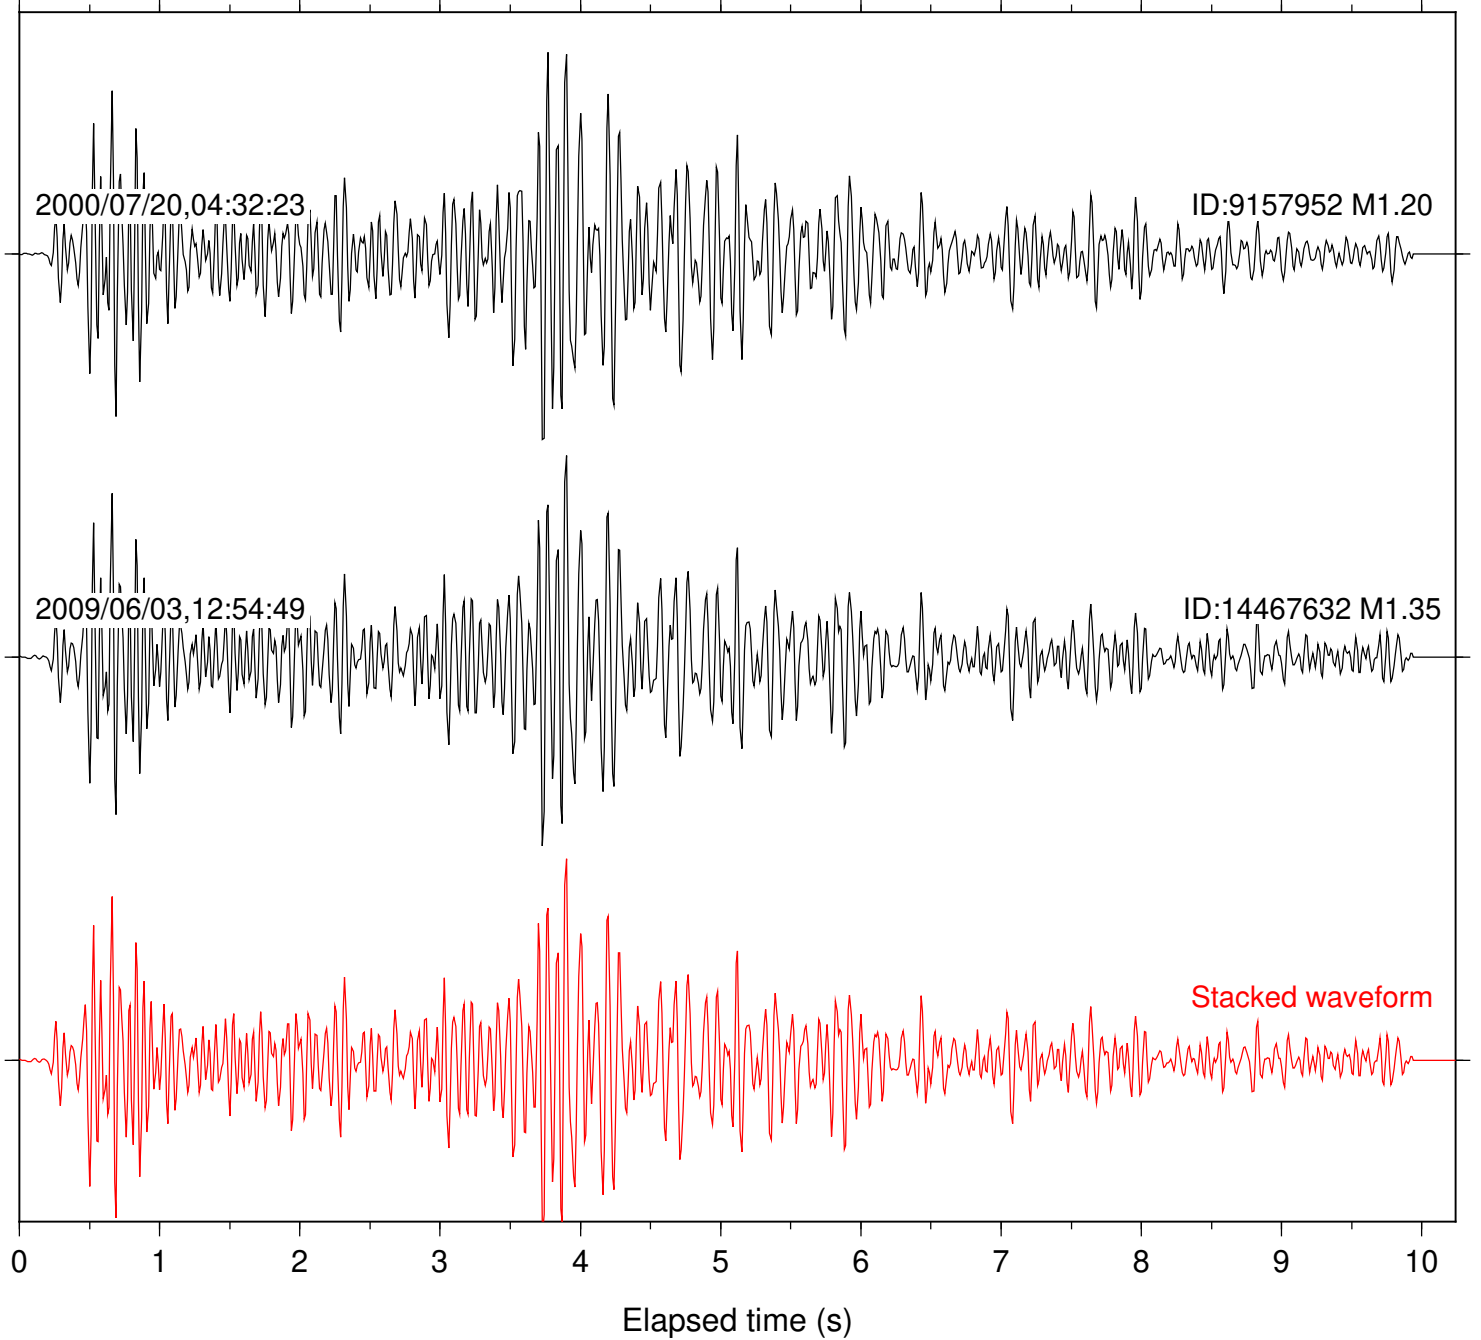

Station: B081 Com: EHZ

Focal depth: 17.62 km

Station: B082 Com: EHZ

Focal depth: 17.62 km

Station: B084 Com: EHZ

Focal depth: 17.62 km

Station: B086 Com: EHZ

Focal depth: 17.62 km

Focal depth: 17.62 km

Station: HMT2 Com: HHZ

Focal depth: 17.63 km

Station: KNW Com: HHZ

Focal depth: 17.62 km

2004/07/26,03:17:49

ID:14078224 M1.15

2015/05/26,04:35:53

ID:37387128 M1.01

Stacked waveform

Station: PFO Com: HHZ

Focal depth: 17.63 km

Station: PMD Com: HHZ

Focal depth: 17.62 km

Station: POB2 Com: HHZ

Focal depth: 17.63 km

Station: SND Com: HHZ

Focal depth: 17.62 km