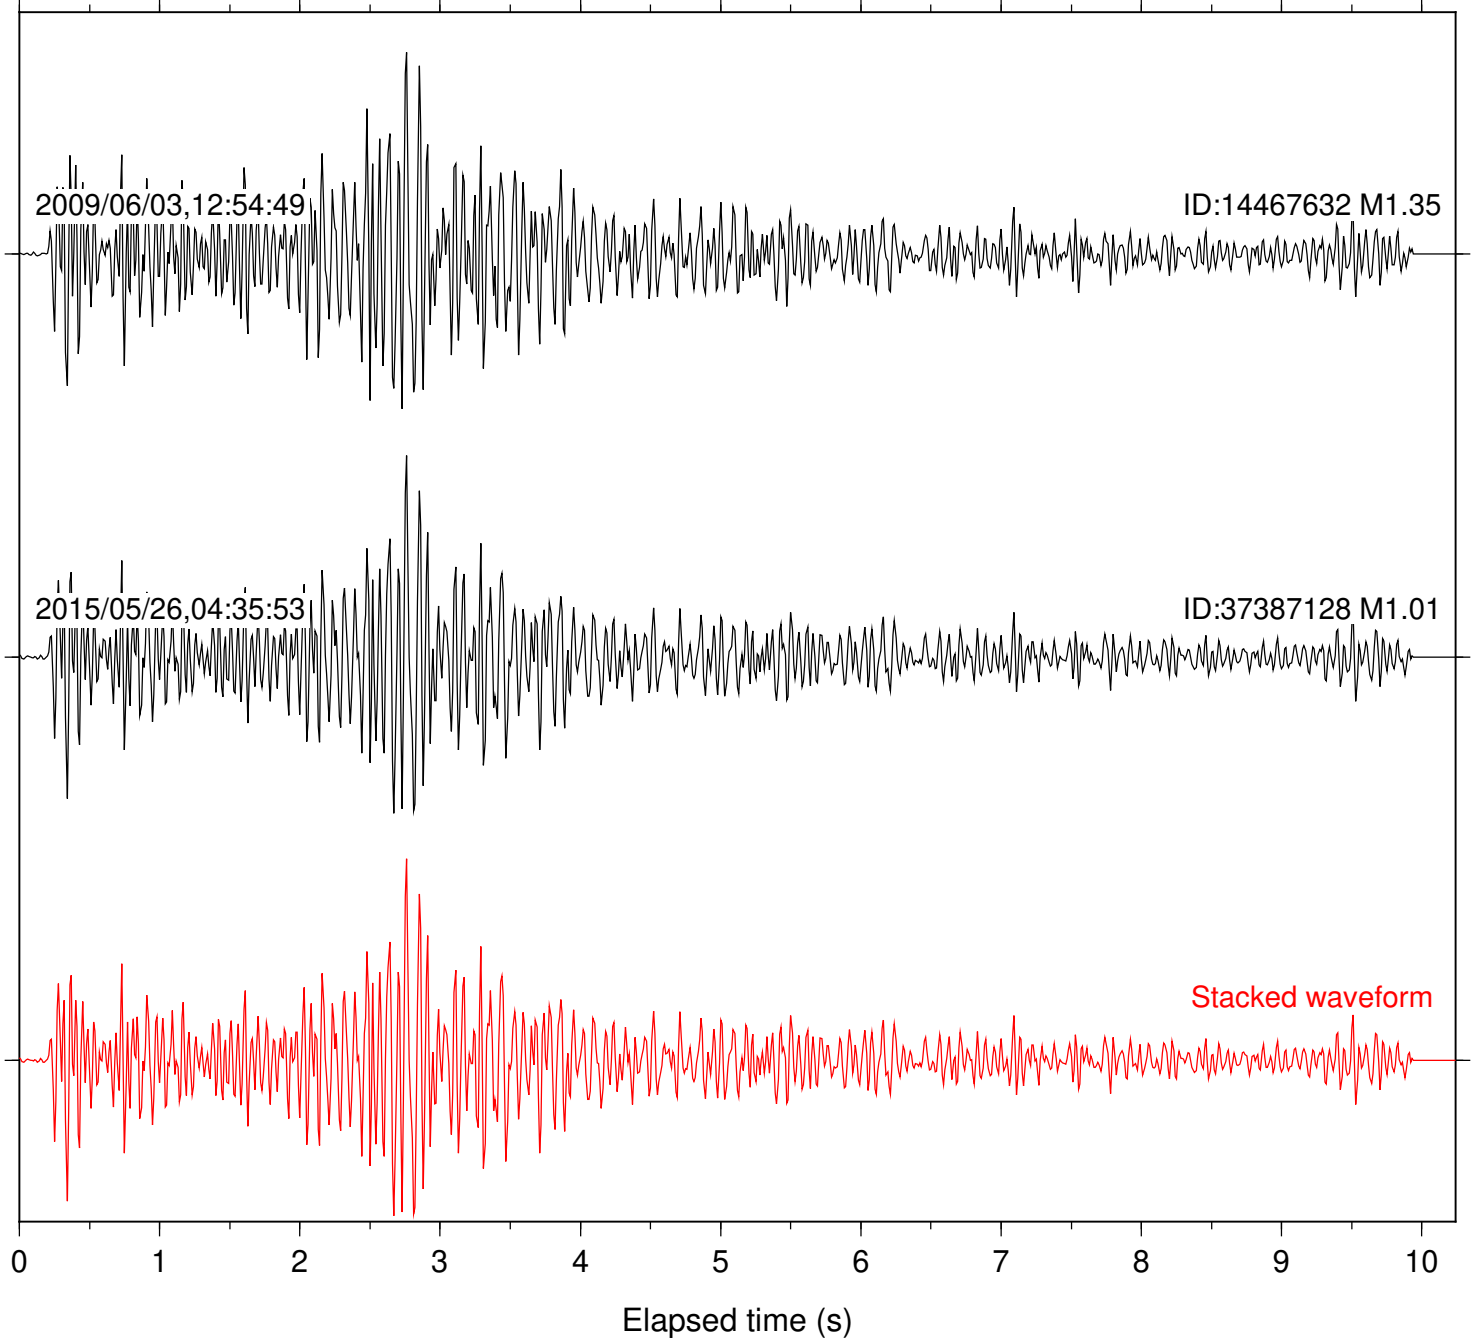

Station: B081 Com: EHZ

Focal depth: 17.62 km

Station: B082 Com: EHZ

Focal depth: 17.62 km

Station: B084 Com: EHZ

Focal depth: 17.62 km

Station: B086 Com: EHZ

Focal depth: 17.62 km

Station: B087 Com: EHZ

Focal depth: 17.62 km

Station: B088 Com: EHZ

Focal depth: 17.62 km

2009/06/03,12:54:49

ID:14467632 M1.35

2015/05/26,04:35:53

ID:37387128 M1.01

Focal depth: 17.62 km

Station: HMT2 Com: HHZ

Focal depth: 17.63 km

Station: KNW Com: HHZ

Focal depth: 17.62 km

2004/07/26,03:17:49

ID:14078224 M1.15

2015/05/26,04:35:53

Station: SND Com: HHZ

Focal depth: 17.62 km