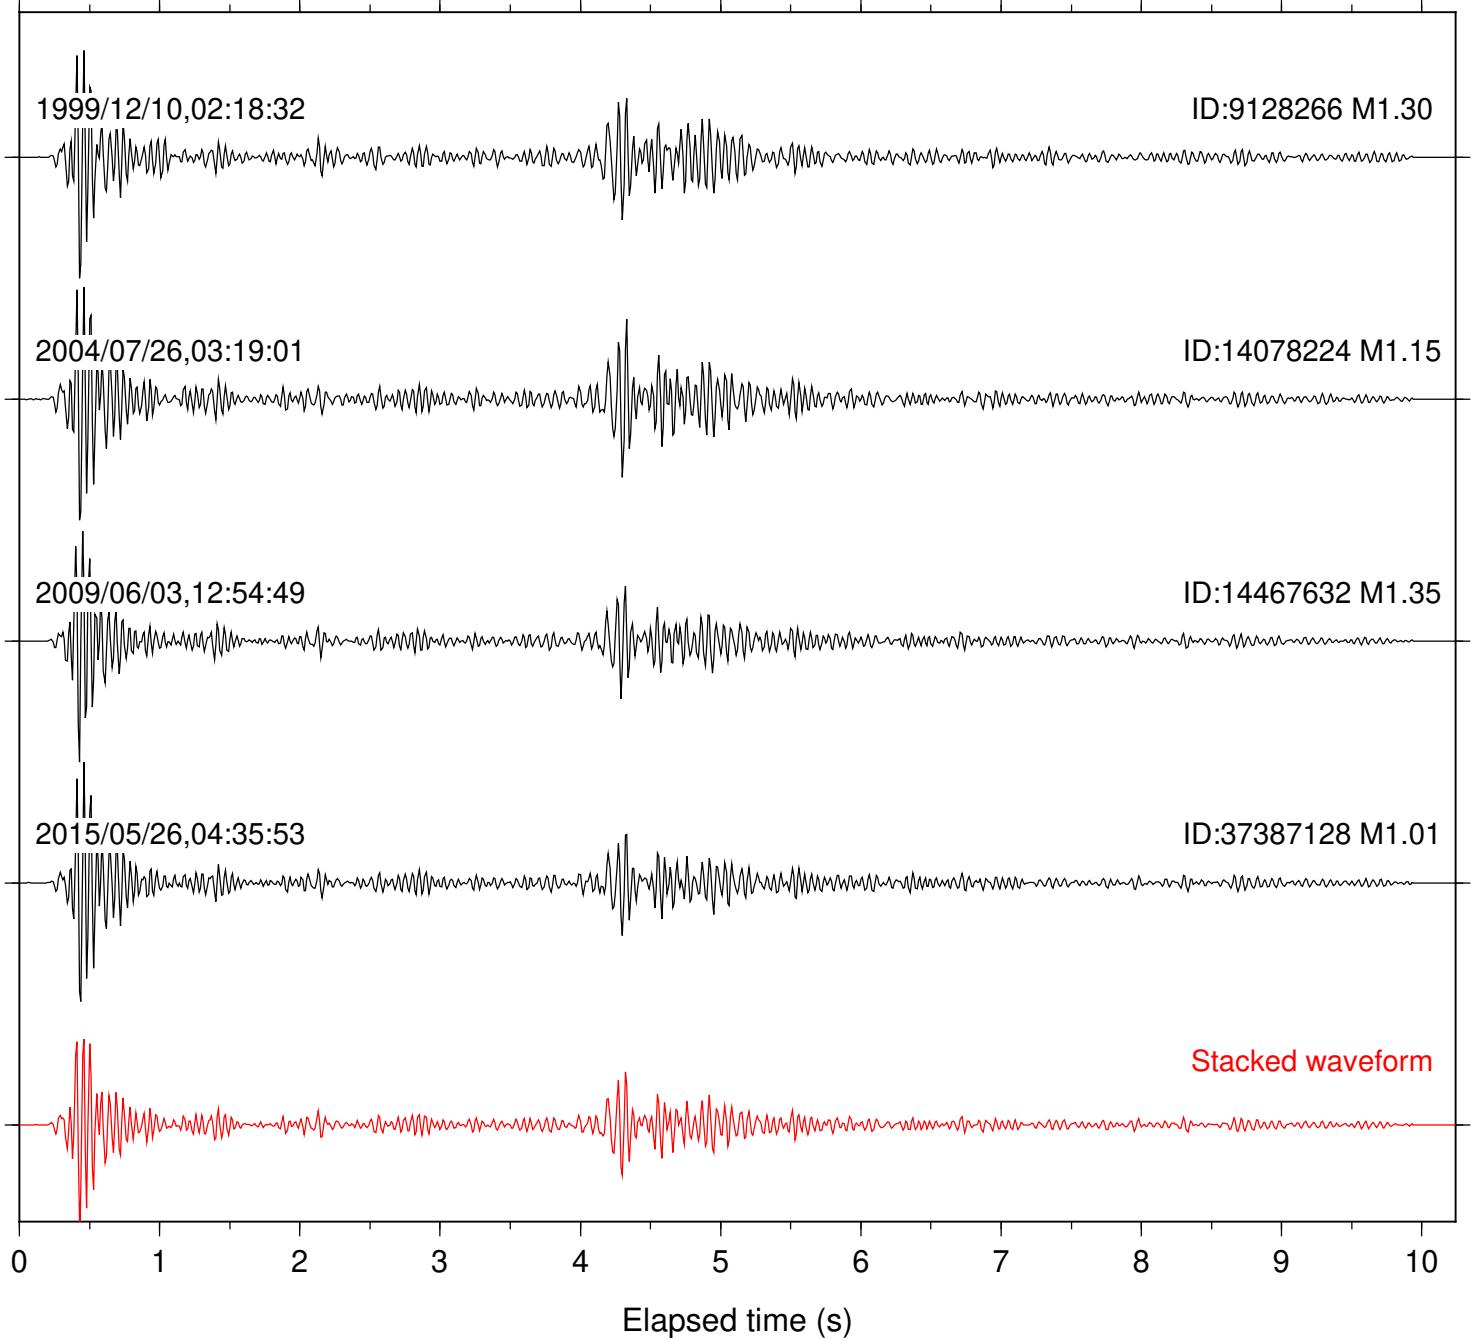

Station: B087 Com: EHZ

Focal depth: 17.62 km

Station: B088 Com: EHZ

Focal depth: 17.62 km

2009/06/03,12:54:49

ID:14467632 M1.35

2015/05/26,04:35:53

ID:37387128 M1.01

Stacked waveform

Station: B093 Com: EHZ

Focal depth: 17.62 km

Station: BAC Com: EHZ

Focal depth: 17.62 km

Station: DGR Com: HHZ

Focal depth: 17.62 km

Station: FRD Com: HHZ

Focal depth: 17.62 km

Station: HMT2 Com: HHZ

Focal depth: 17.63 km

Station: KNW Com: HHZ

Focal depth: 17.62 km

2004/07/26,03:17:49

ID:14078224 M1.15

2015/05/26,04:35:53

Station: SND Com: HHZ

Focal depth: 17.62 km