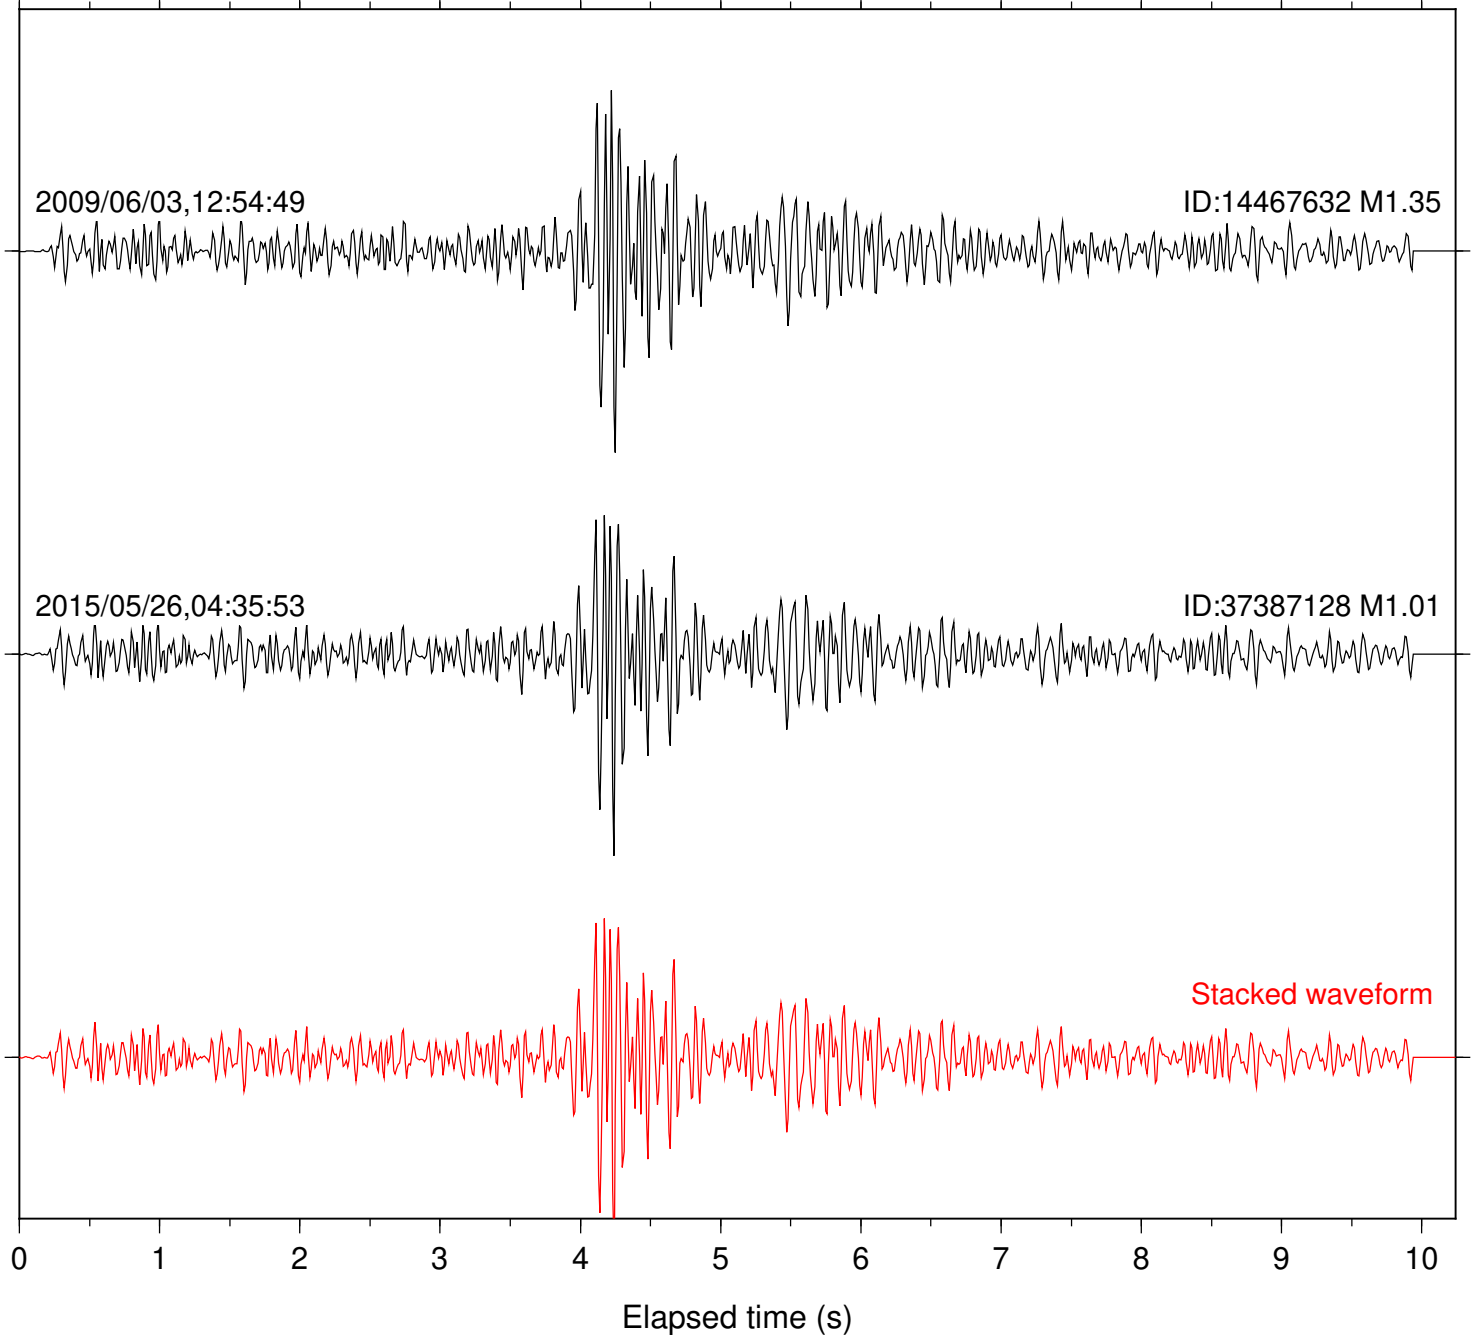

Station: B081 Com: EHZ

Focal depth: 17.62 km

Station: B082 Com: EHZ

Focal depth: 17.62 km

Station: B084 Com: EHZ

Focal depth: 17.62 km

Station: B086 Com: EHZ

Focal depth: 17.62 km

Station: B087 Com: EHZ

Focal depth: 17.62 km

Station: B088 Com: EHZ

Focal depth: 17.62 km

2009/06/03,12:54:49

ID:14467632 M1.35

2015/05/26,04:35:53

ID:37387128 M1.01

Focal depth: 17.62 km

Station: HMT2 Com: HHZ

Focal depth: 17.63 km

Station: KNW Com: HHZ

Focal depth: 17.62 km

2004/07/26,03:17:49

ID:14078224 M1.15

2015/05/26,04:35:53

Station: SND Com: HHZ

Focal depth: 17.62 km