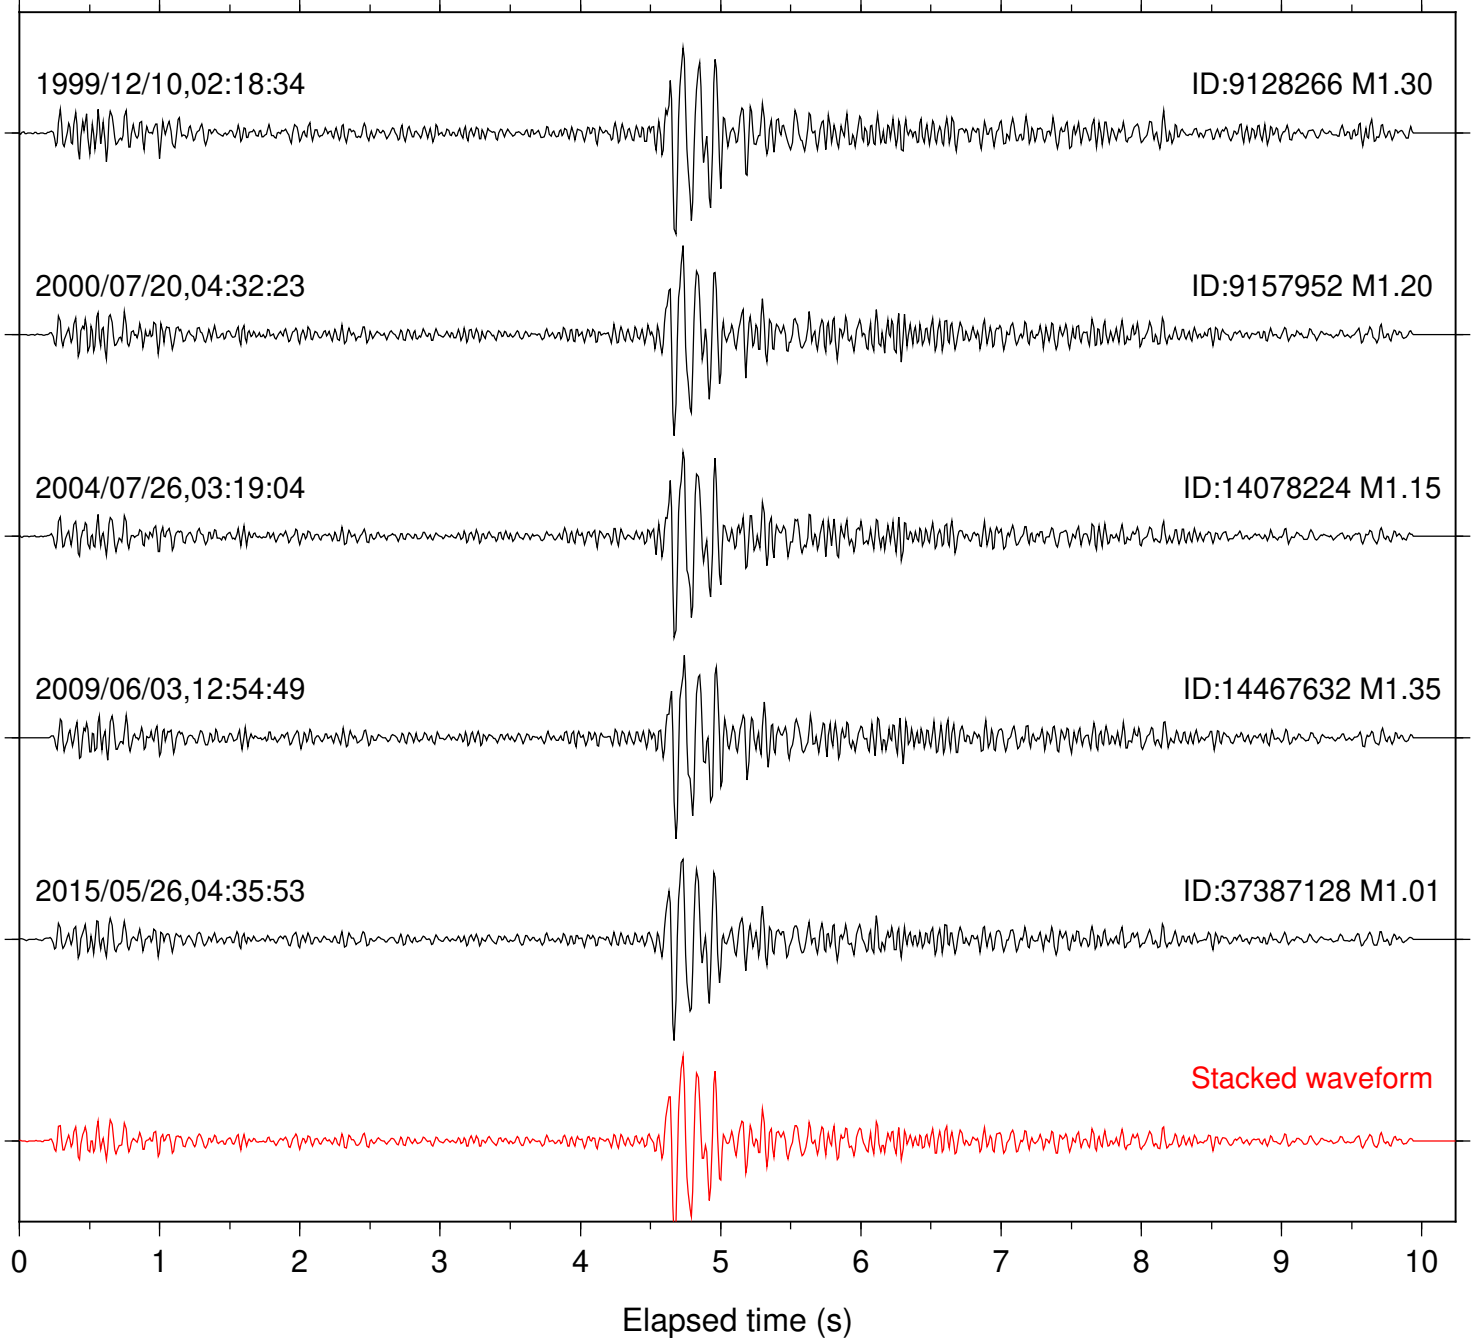

Station: B087 Com: EHZ

Focal depth: 17.62 km

Station: B088 Com: EHZ

Focal depth: 17.62 km

2009/06/03,12:54:49

ID:14467632 M1.35

2015/05/26,04:35:53

ID:37387128 M1.01

Stacked waveform

Station: B093 Com: EHZ

Focal depth: 17.62 km

Station: BAC Com: EHZ

Focal depth: 17.62 km

Station: DGR Com: HHZ

Focal depth: 17.62 km

Station: FRD Com: HHZ

Focal depth: 17.62 km

Station: HMT2 Com: HHZ

Focal depth: 17.63 km

Station: KNW Com: HHZ

Focal depth: 17.62 km

2004/07/26,03:17:49

ID:14078224 M1.15

2015/05/26,04:35:53

Station: SND Com: HHZ

Focal depth: 17.62 km