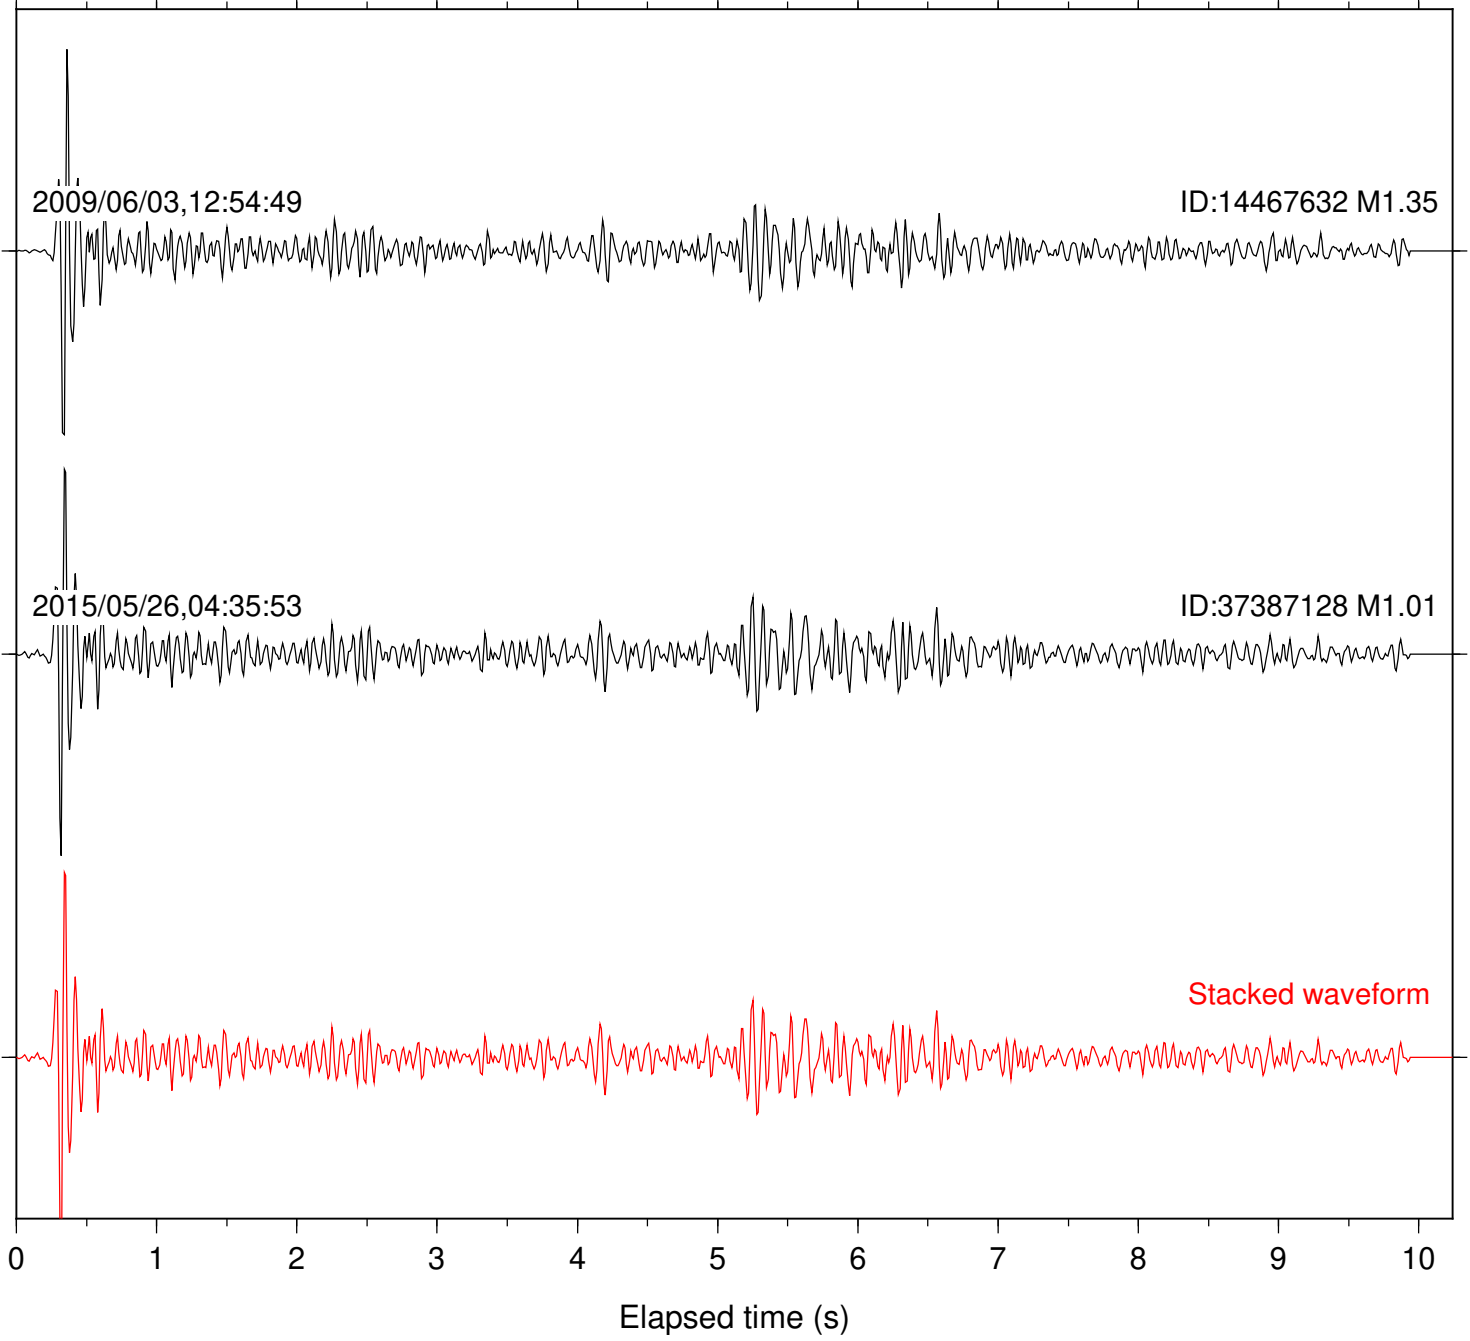

Station: B088 Com: EHZ

Focal depth: 17.62 km

2009/06/03,12:54:49

ID:14467632 M1.35

2015/05/26,04:35:53

ID:37387128 M1.01

Stacked waveform