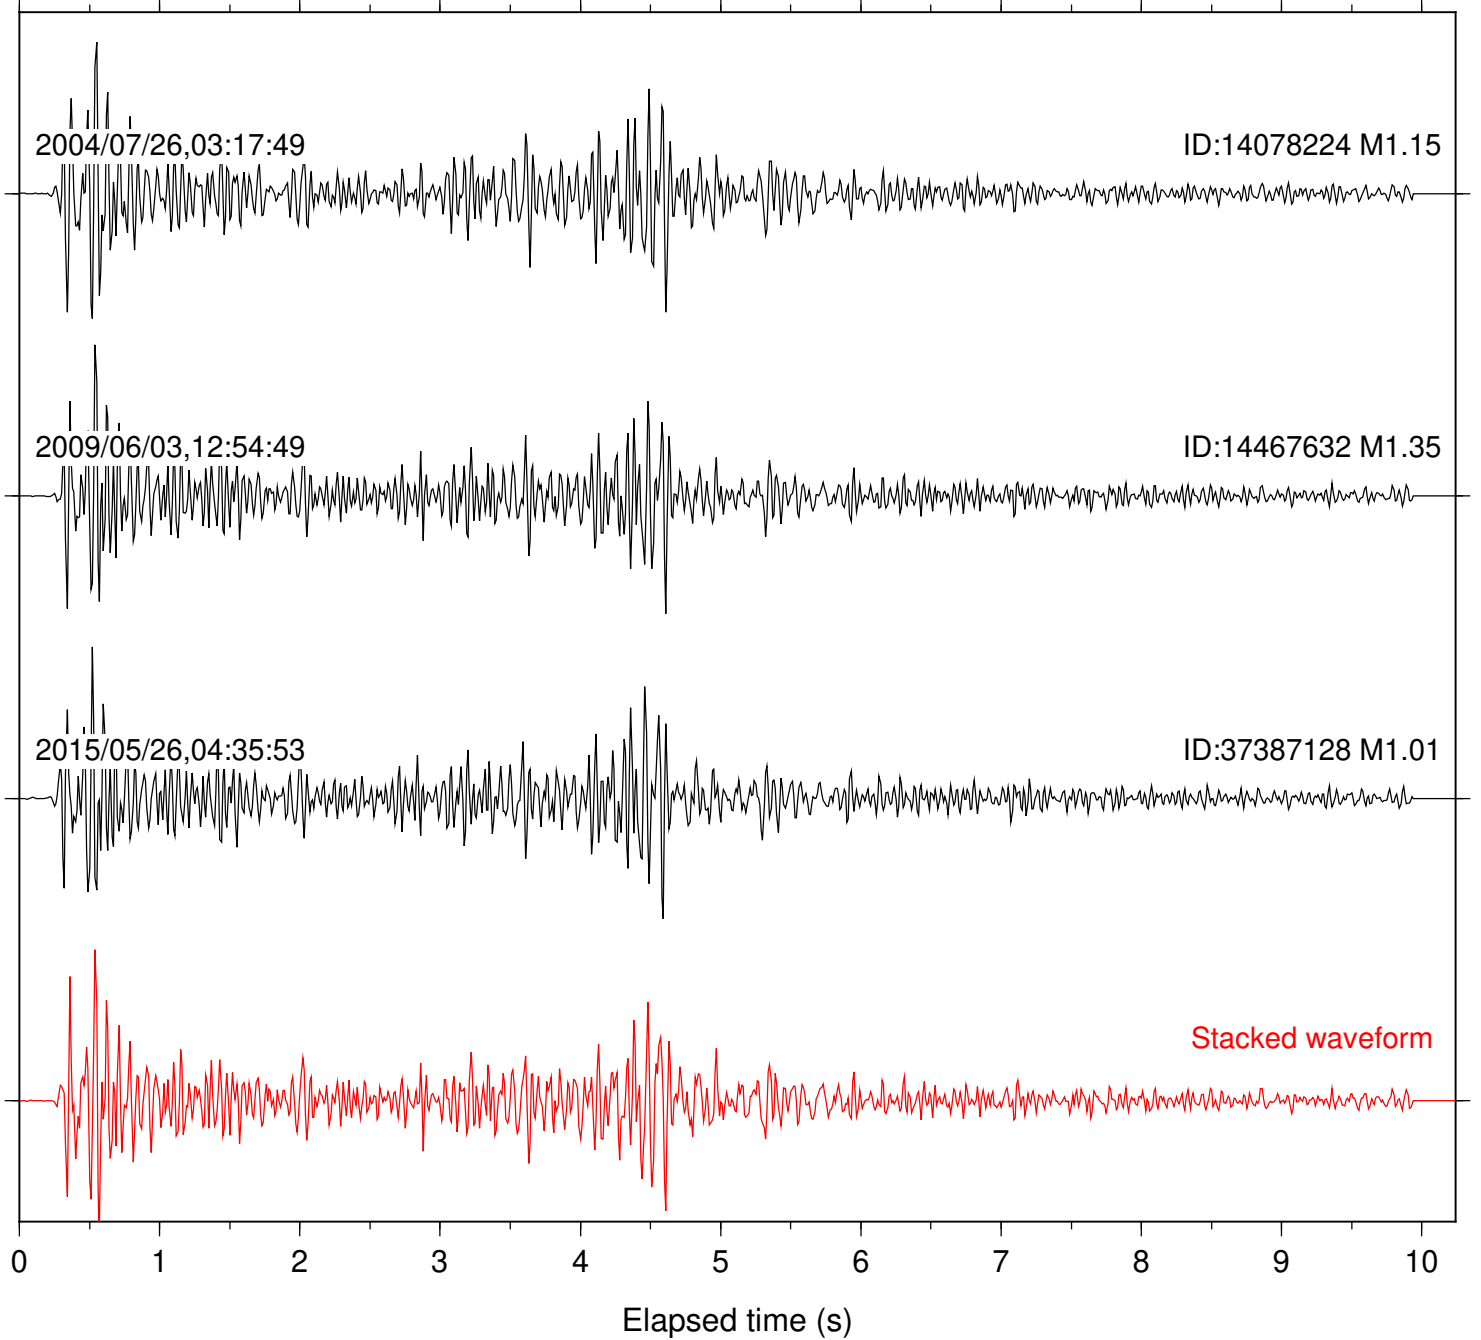

Station: B087 Com: EHZ

Focal depth: 17.62 km

Station: B088 Com: EHZ

Focal depth: 17.62 km

2009/06/03,12:54:49

ID:14467632 M1.35

2015/05/26,04:35:53

ID:37387128 M1.01

Stacked waveform

Station: B093 Com: EHZ

Focal depth: 17.62 km

Station: BAC Com: EHZ

Focal depth: 17.62 km

Station: DGR Com: HHZ

Focal depth: 17.62 km

Station: FRD Com: HHZ

Focal depth: 17.62 km

Station: HMT2 Com: HHZ

Focal depth: 17.63 km

Station: KNW Com: HHZ

Focal depth: 17.62 km

2004/07/26,03:17:49

ID:14078224 M1.15

2015/05/26,04:35:53

Station: SND Com: HHZ

Focal depth: 17.62 km