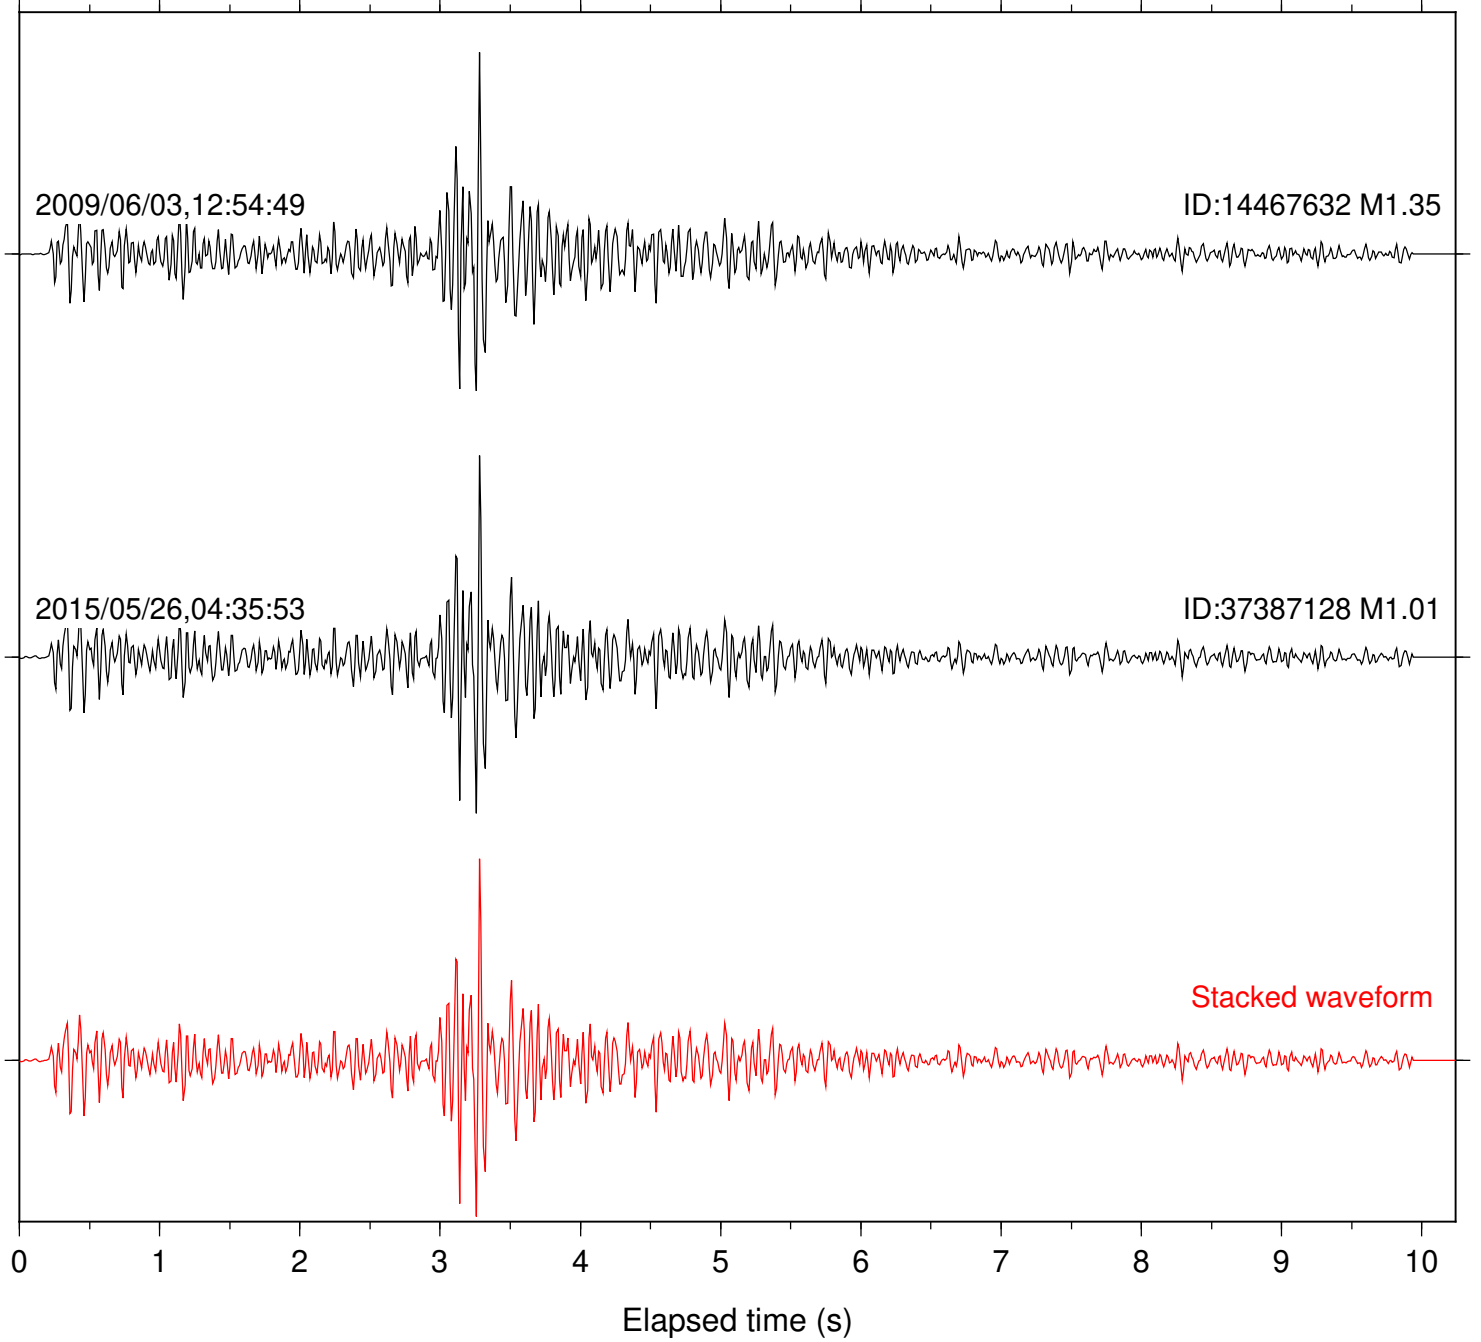

Station: B081 Com: EHZ

Focal depth: 17.62 km

Station: B082 Com: EHZ

Focal depth: 17.62 km

Station: B084 Com: EHZ

Focal depth: 17.62 km

Station: B086 Com: EHZ

Focal depth: 17.62 km

Station: B087 Com: EHZ

Focal depth: 17.62 km

Station: B088 Com: EHZ

Focal depth: 17.62 km

2009/06/03,12:54:49

ID:14467632 M1.35

2015/05/26,04:35:53

ID:37387128 M1.01

Focal depth: 17.62 km

Station: HMT2 Com: HHZ

Focal depth: 17.63 km

Station: KNW Com: HHZ

Focal depth: 17.62 km

2004/07/26,03:17:49

ID:14078224 M1.15

2015/05/26,04:35:53

Station: SND Com: HHZ

Focal depth: 17.62 km