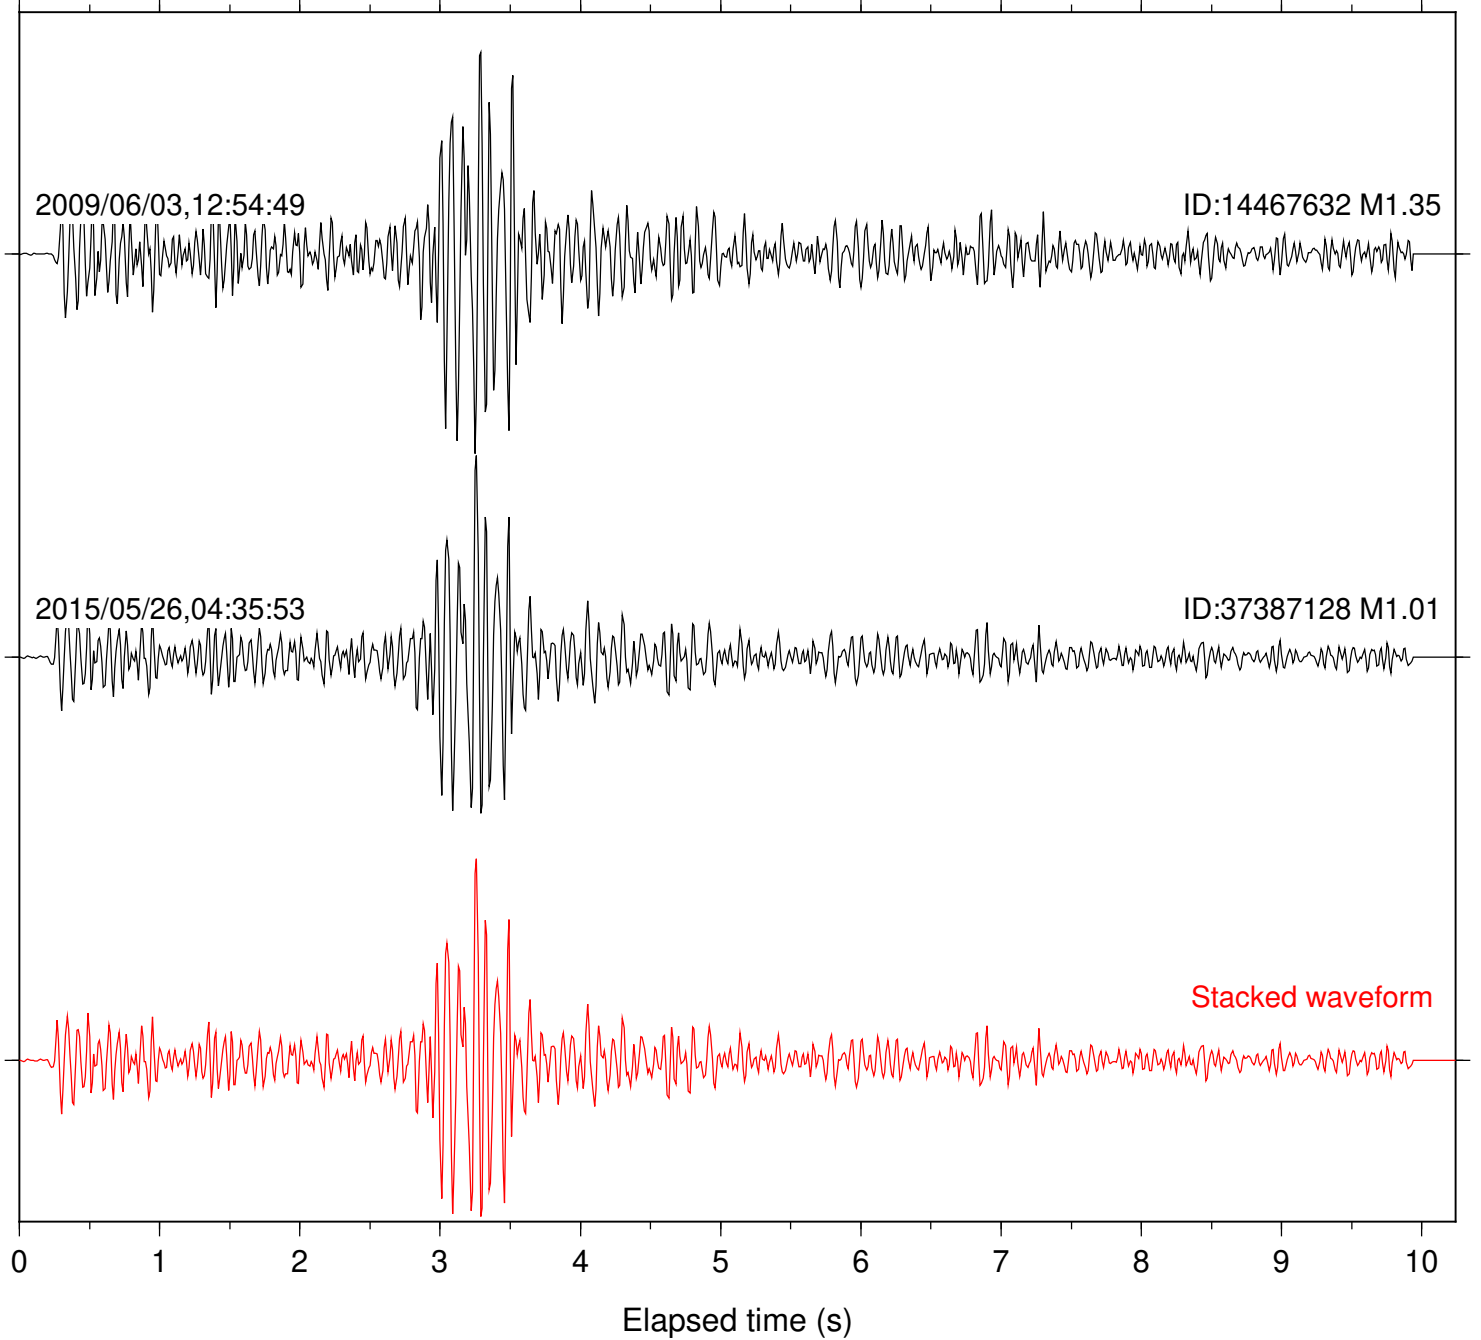

Station: B093 Com: EHZ

Focal depth: 17.62 km