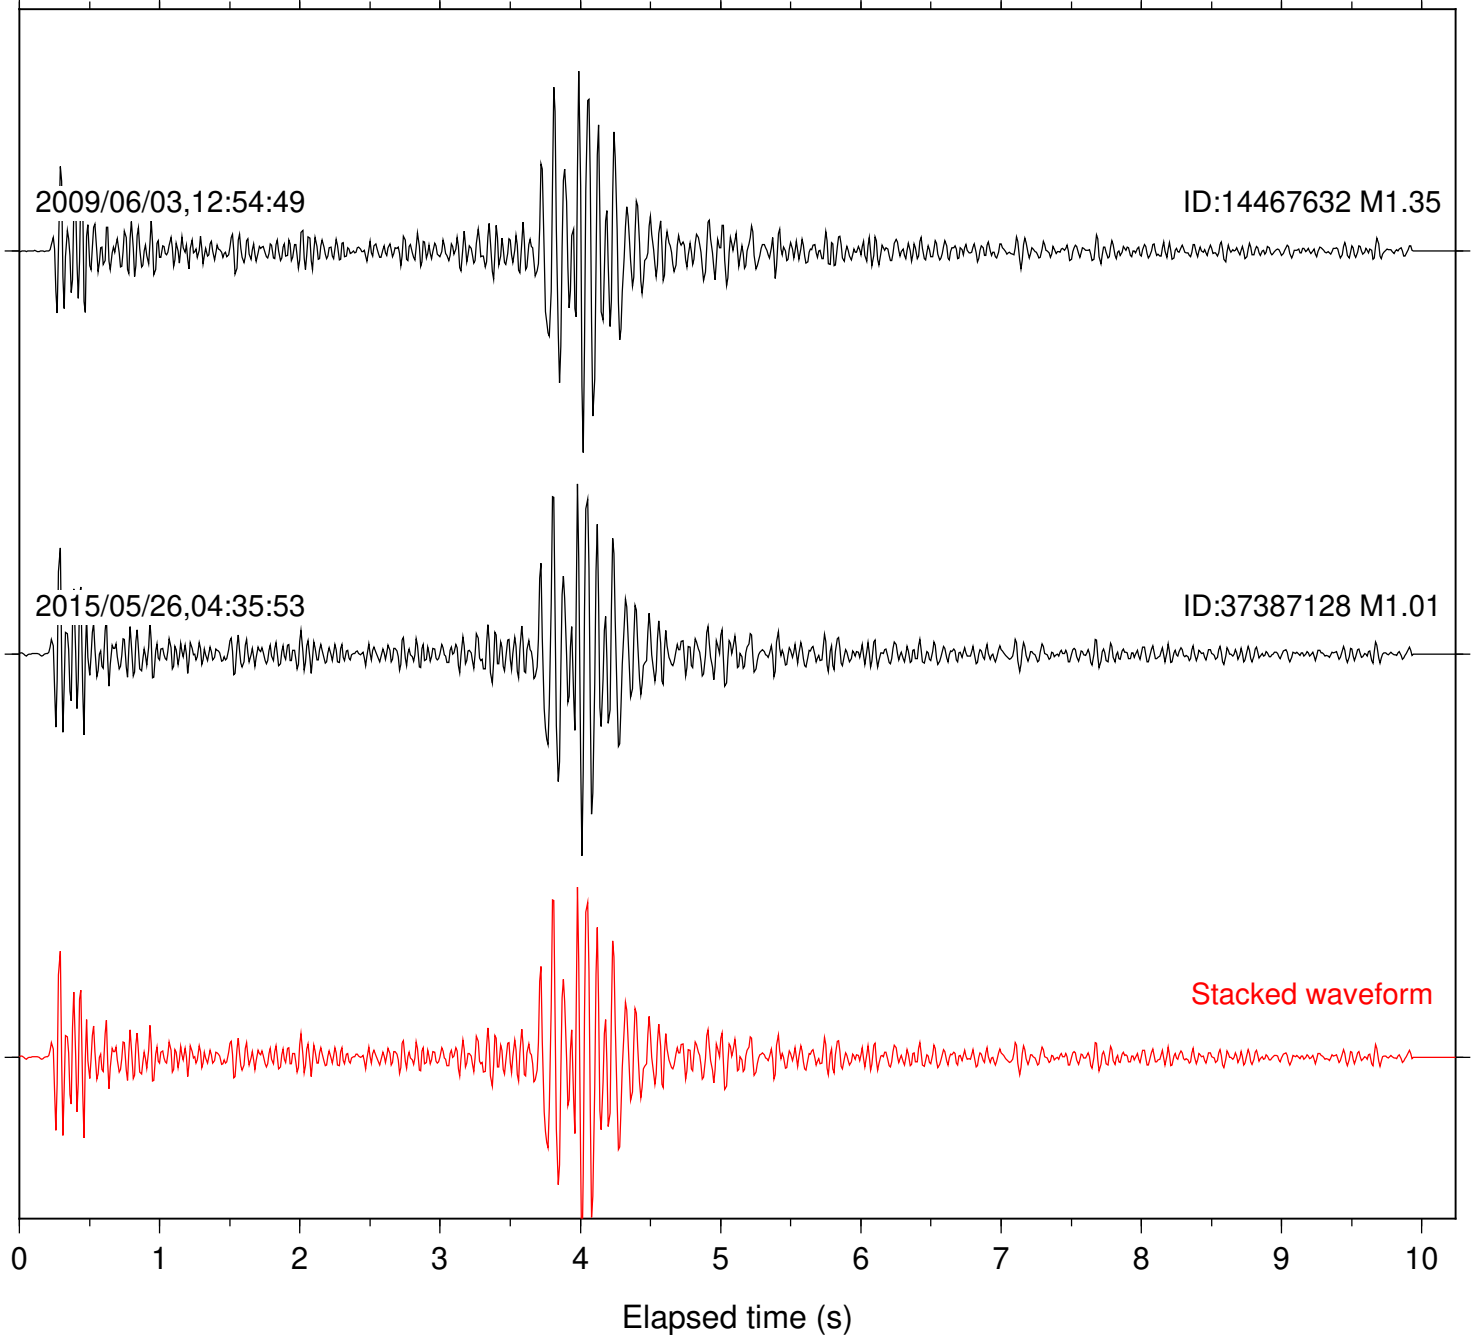

Station: B081 Com: EHZ

Focal depth: 17.62 km

Station: B082 Com: EHZ

Focal depth: 17.62 km

Station: B084 Com: EHZ

Focal depth: 17.62 km

Station: B086 Com: EHZ

Focal depth: 17.62 km

Station: B087 Com: EHZ

Focal depth: 17.62 km

Station: B088 Com: EHZ

Focal depth: 17.62 km

2009/06/03,12:54:49

ID:14467632 M1.35

2015/05/26,04:35:53

ID:37387128 M1.01

Focal depth: 17.62 km

Station: HMT2 Com: HHZ

Focal depth: 17.63 km

Station: KNW Com: HHZ

Focal depth: 17.62 km

2004/07/26,03:17:49

ID:14078224 M1.15

2015/05/26,04:35:53

Station: SND Com: HHZ

Focal depth: 17.62 km