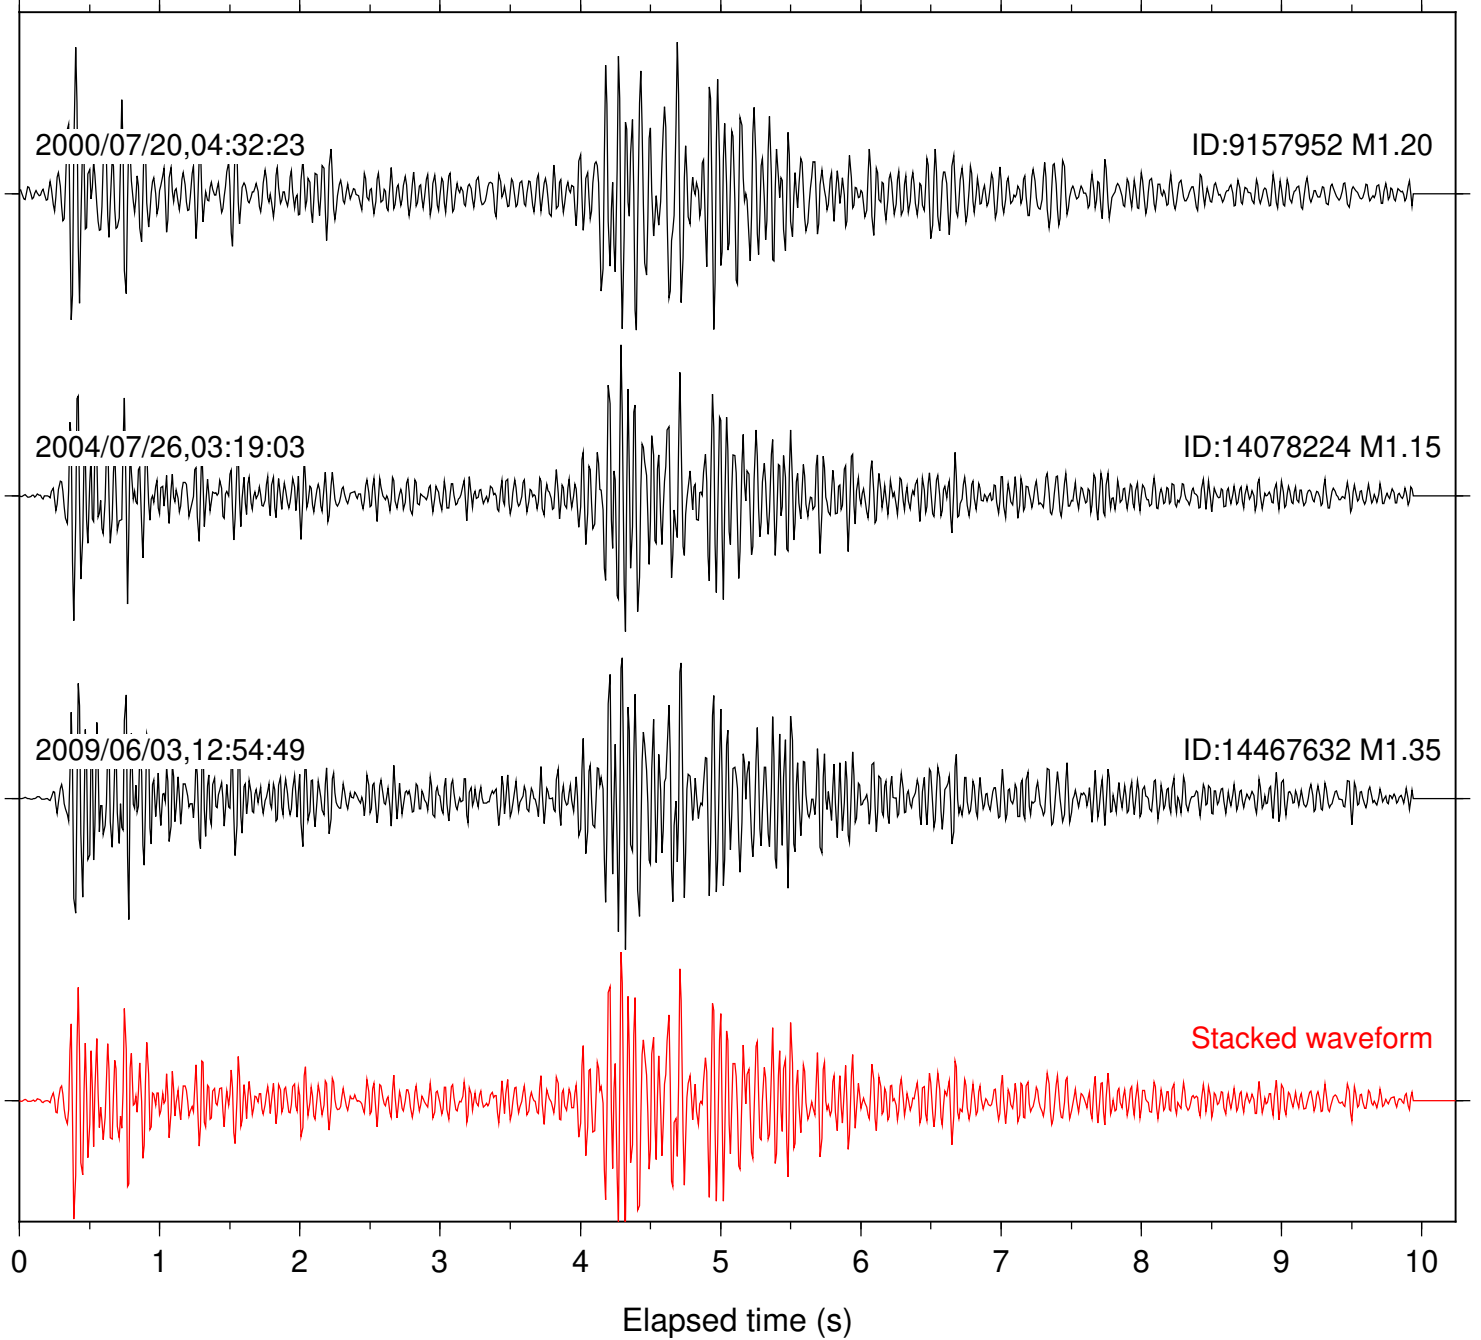

Station: B087 Com: EHZ

Focal depth: 17.62 km

Station: B088 Com: EHZ

Focal depth: 17.62 km

2009/06/03,12:54:49

ID:14467632 M1.35

2015/05/26,04:35:53

ID:37387128 M1.01

Stacked waveform

Station: B093 Com: EHZ

Focal depth: 17.62 km

Station: BAC Com: EHZ

Focal depth: 17.62 km

Station: DGR Com: HHZ

Focal depth: 17.62 km

Station: FRD Com: HHZ

Focal depth: 17.62 km

Station: HMT2 Com: HHZ

Focal depth: 17.63 km

Station: KNW Com: HHZ

Focal depth: 17.62 km

2004/07/26,03:17:49

ID:14078224 M1.15

2015/05/26,04:35:53

Station: SND Com: HHZ

Focal depth: 17.62 km