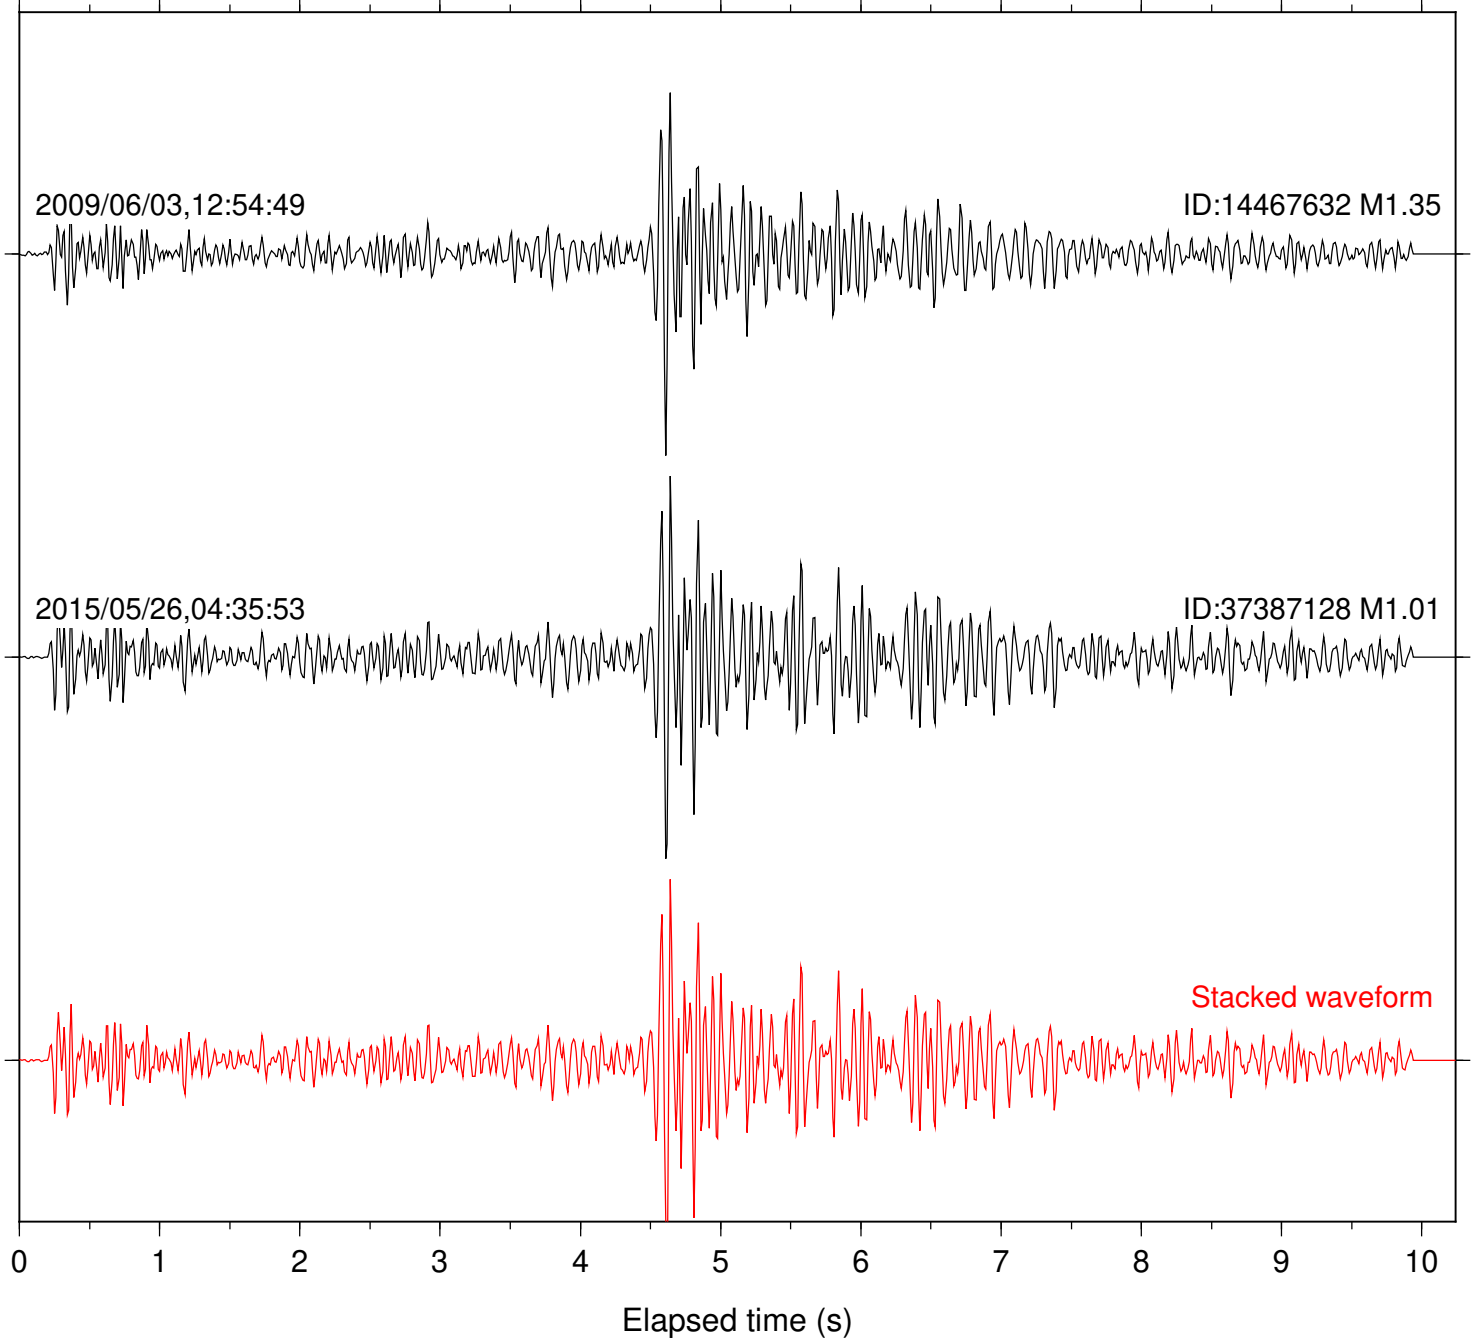

Station: B081 Com: EHZ

Focal depth: 17.62 km

Station: B082 Com: EHZ

Focal depth: 17.62 km

Station: B084 Com: EHZ

Focal depth: 17.62 km

Station: B086 Com: EHZ

Focal depth: 17.62 km

Focal depth: 17.62 km

Station: HMT2 Com: HHZ

Focal depth: 17.63 km

Station: KNW Com: HHZ

Focal depth: 17.62 km

2004/07/26,03:17:49

ID:14078224 M1.15

2015/05/26,04:35:53

ID:37387128 M1.01

Stacked waveform

Station: PFO Com: HHZ

Focal depth: 17.63 km

Station: PMD Com: HHZ

Focal depth: 17.62 km

Station: POB2 Com: HHZ

Focal depth: 17.63 km

Station: SND Com: HHZ

Focal depth: 17.62 km