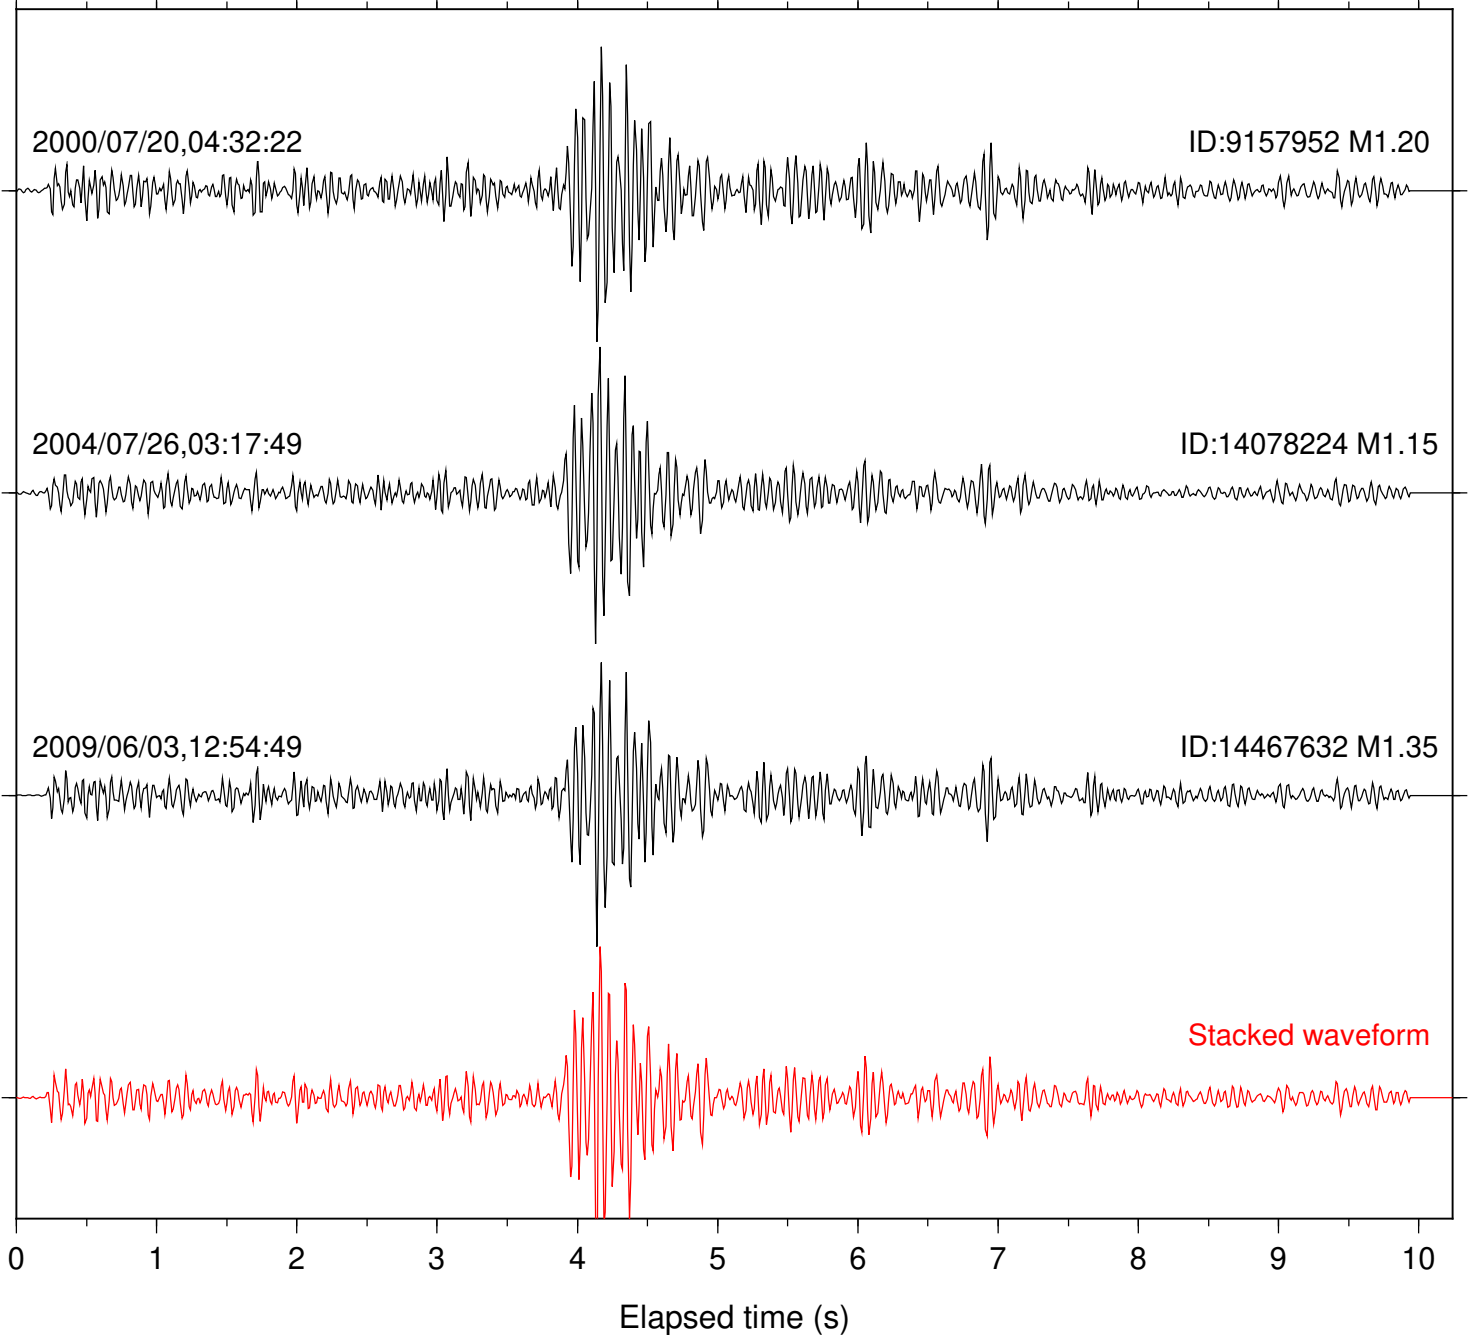

Station: B087 Com: EHZ

Focal depth: 17.62 km

Station: B088 Com: EHZ

Focal depth: 17.62 km

2009/06/03,12:54:49

ID:14467632 M1.35

2015/05/26,04:35:53

ID:37387128 M1.01

Focal depth: 17.62 km

Station: HMT2 Com: HHZ

Focal depth: 17.63 km

Station: KNW Com: HHZ

Focal depth: 17.62 km

2004/07/26,03:17:49

ID:14078224 M1.15

2015/05/26,04:35:53

ID:37387128 M1.01

Stacked waveform

Station: PFO Com: HHZ

Focal depth: 17.63 km

Station: PMD Com: HHZ

Focal depth: 17.62 km

Station: POB2 Com: HHZ

Focal depth: 17.63 km

Station: SND Com: HHZ

Focal depth: 17.62 km