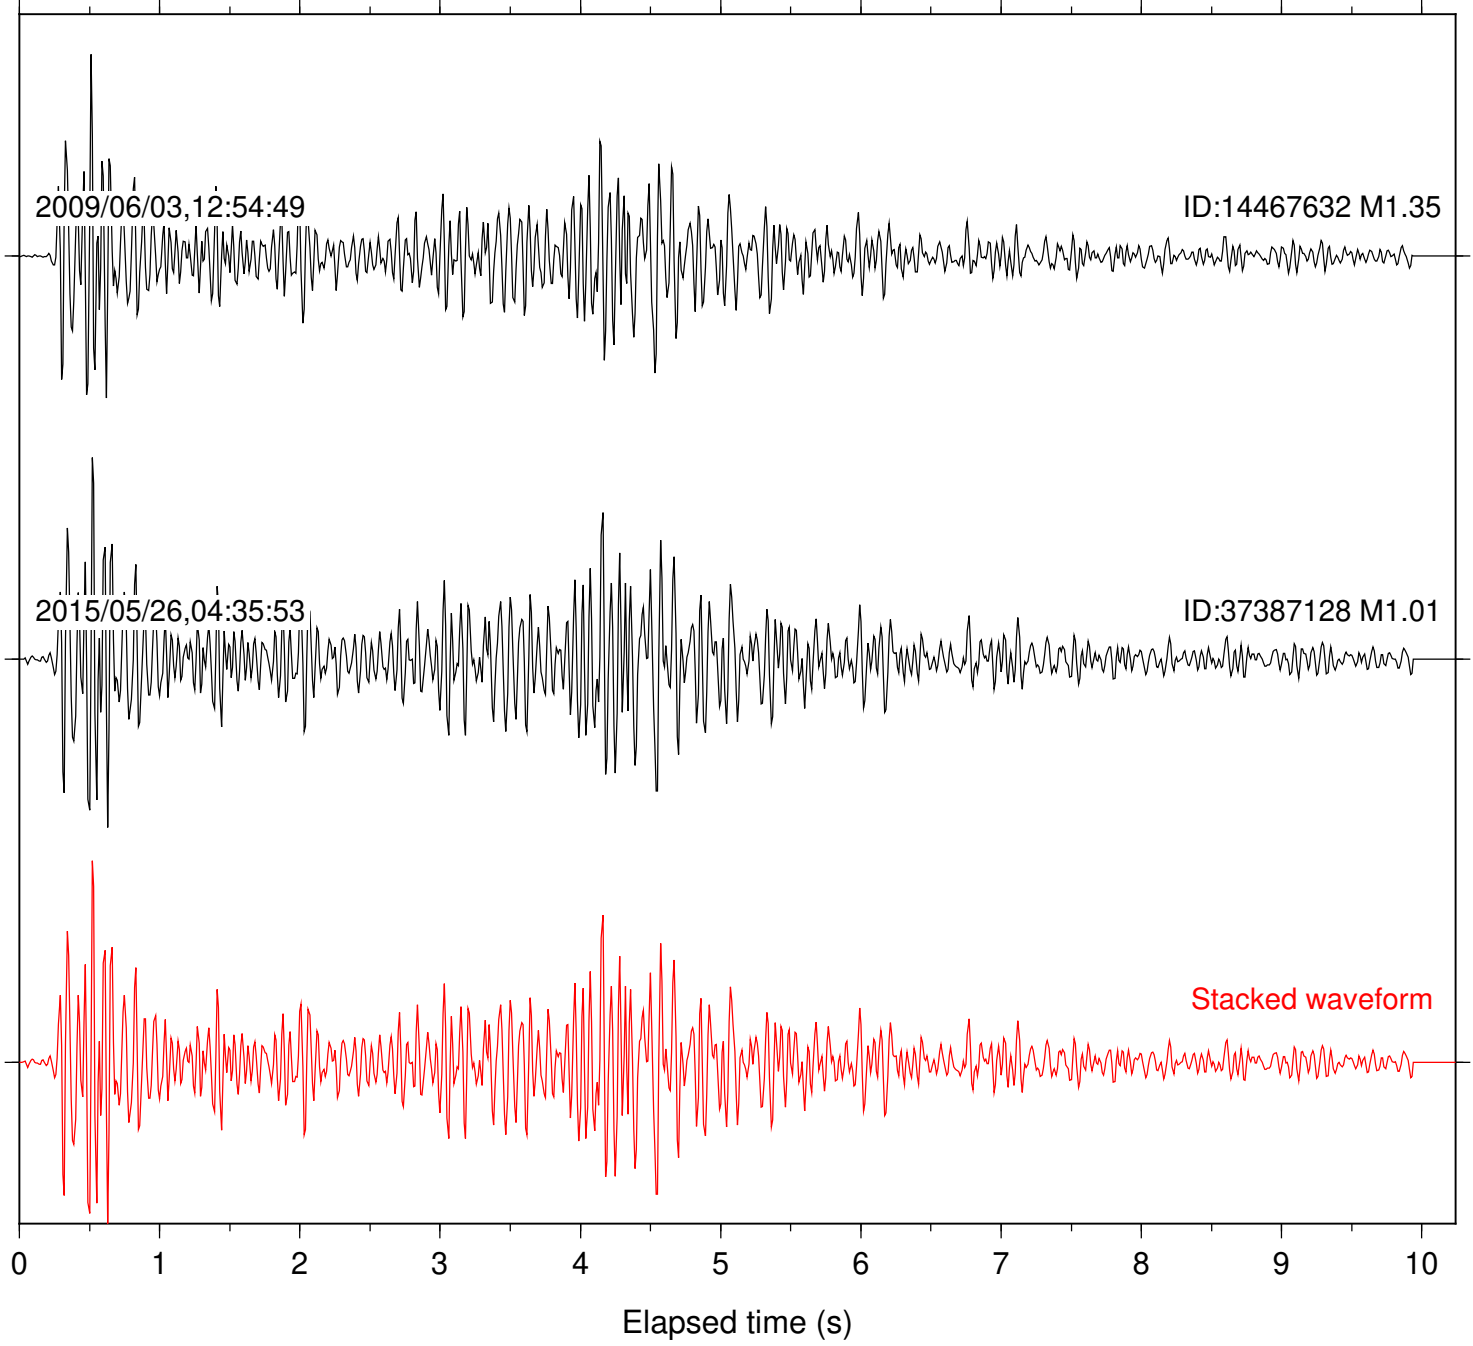

Station: B081 Com: EHZ

Focal depth: 17.62 km

Station: B082 Com: EHZ

Focal depth: 17.62 km

Station: B084 Com: EHZ

Focal depth: 17.62 km

Station: B086 Com: EHZ

Focal depth: 17.62 km

Station: B087 Com: EHZ

Focal depth: 17.62 km

Station: B088 Com: EHZ

Focal depth: 17.62 km

2009/06/03,12:54:49

ID:14467632 M1.35

2015/05/26,04:35:53

ID:37387128 M1.01

Focal depth: 17.62 km

Station: HMT2 Com: HHZ

Focal depth: 17.63 km

Station: KNW Com: HHZ

Focal depth: 17.62 km

2004/07/26,03:17:49

ID:14078224 M1.15

2015/05/26,04:35:53

Station: SND Com: HHZ

Focal depth: 17.62 km