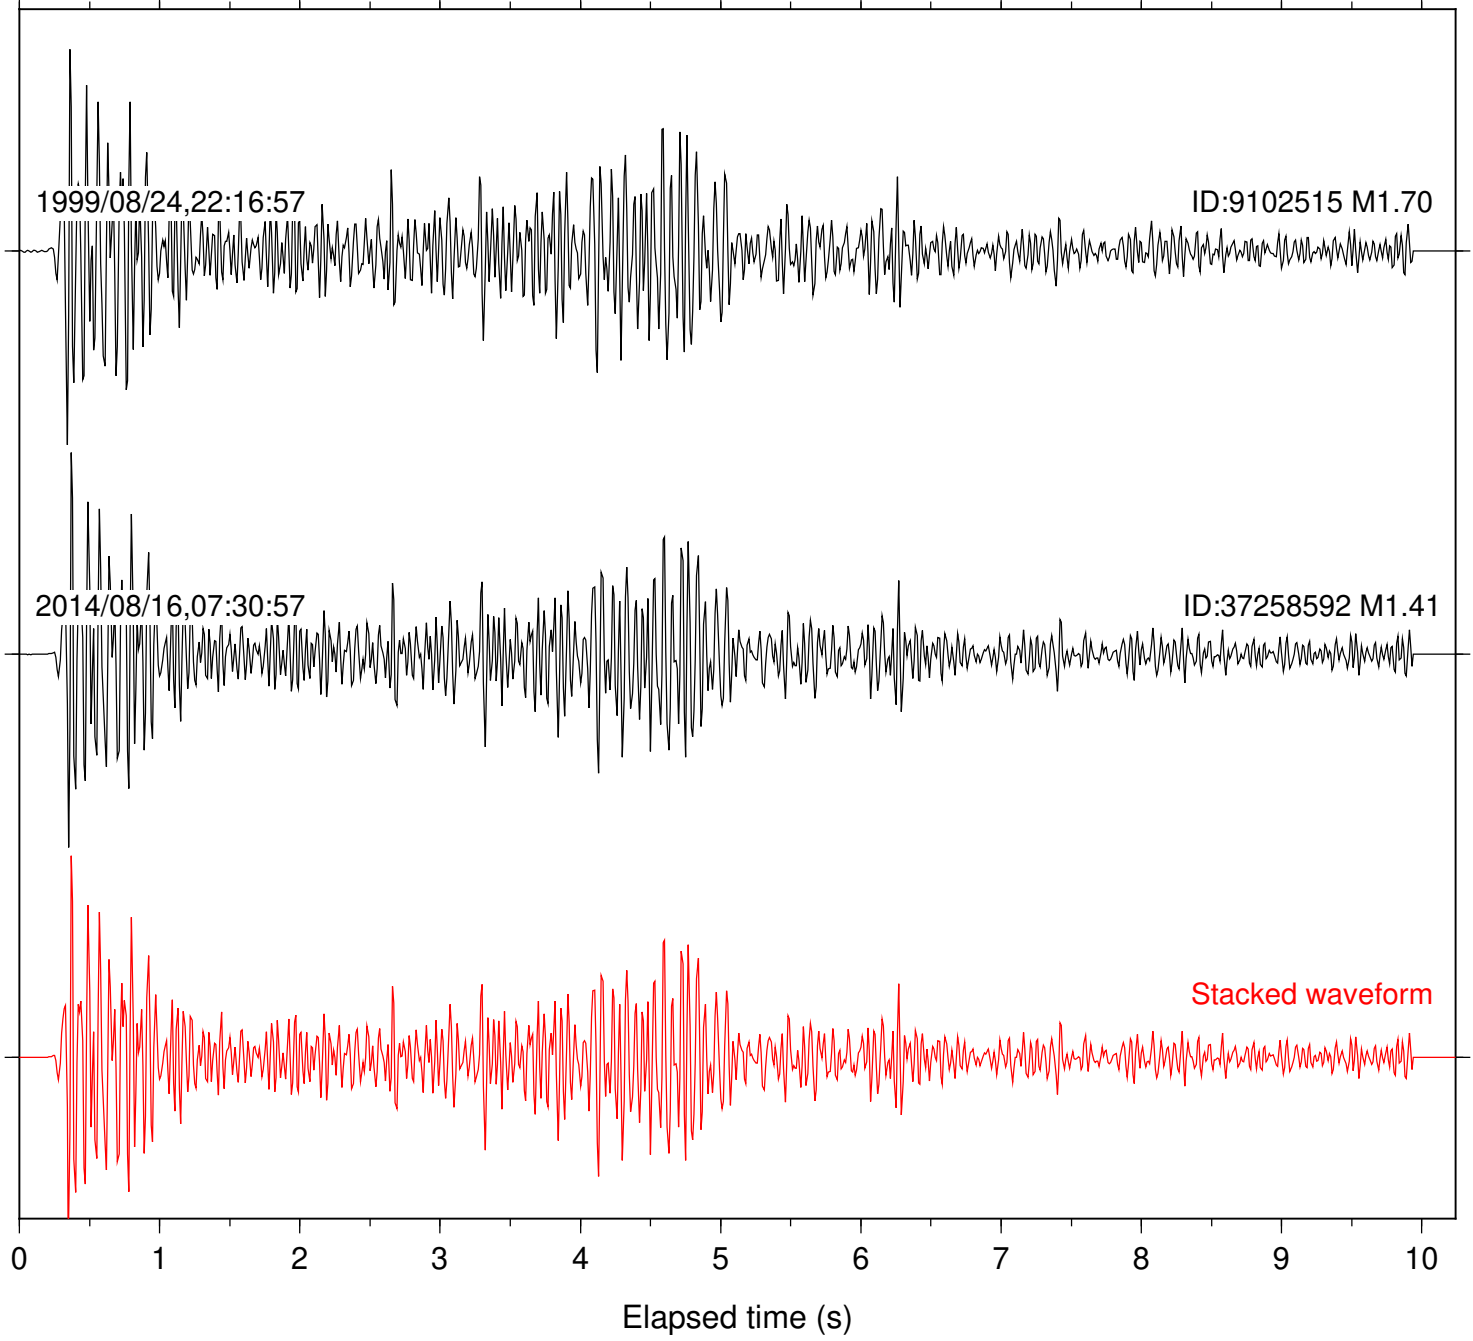

Station: BAC Com: EHZ

Focal depth: 16.77 km

Station: DGR Com: HHZ

Focal depth: 16.77 km

Station: FRD Com: HHZ

Focal depth: 16.77 km

Station: SND Com: HHZ

Focal depth: 16.77 km