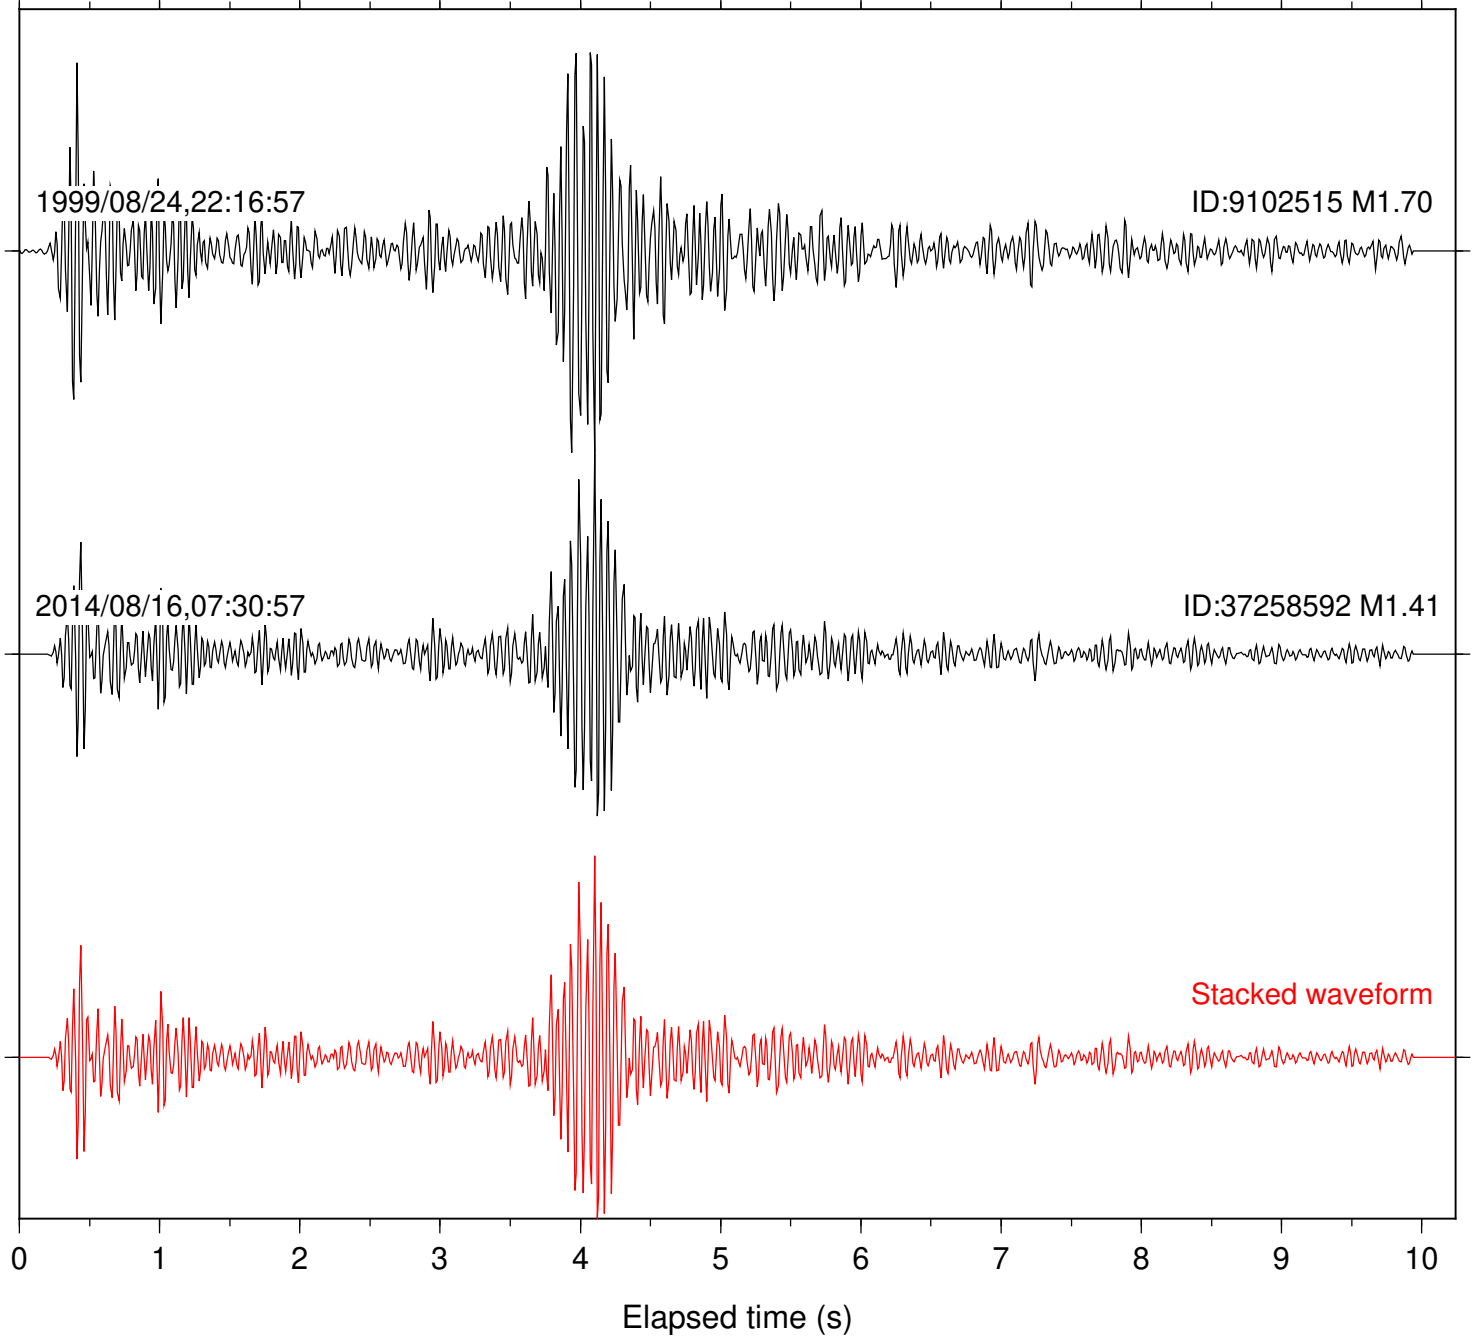

Station: BAC Com: EHZ

Focal depth: 16.77 km

Station: DGR Com: HHZ

Focal depth: 16.77 km

Station: FRD Com: HHZ

Focal depth: 16.77 km

Station: SND Com: HHZ

Focal depth: 16.77 km