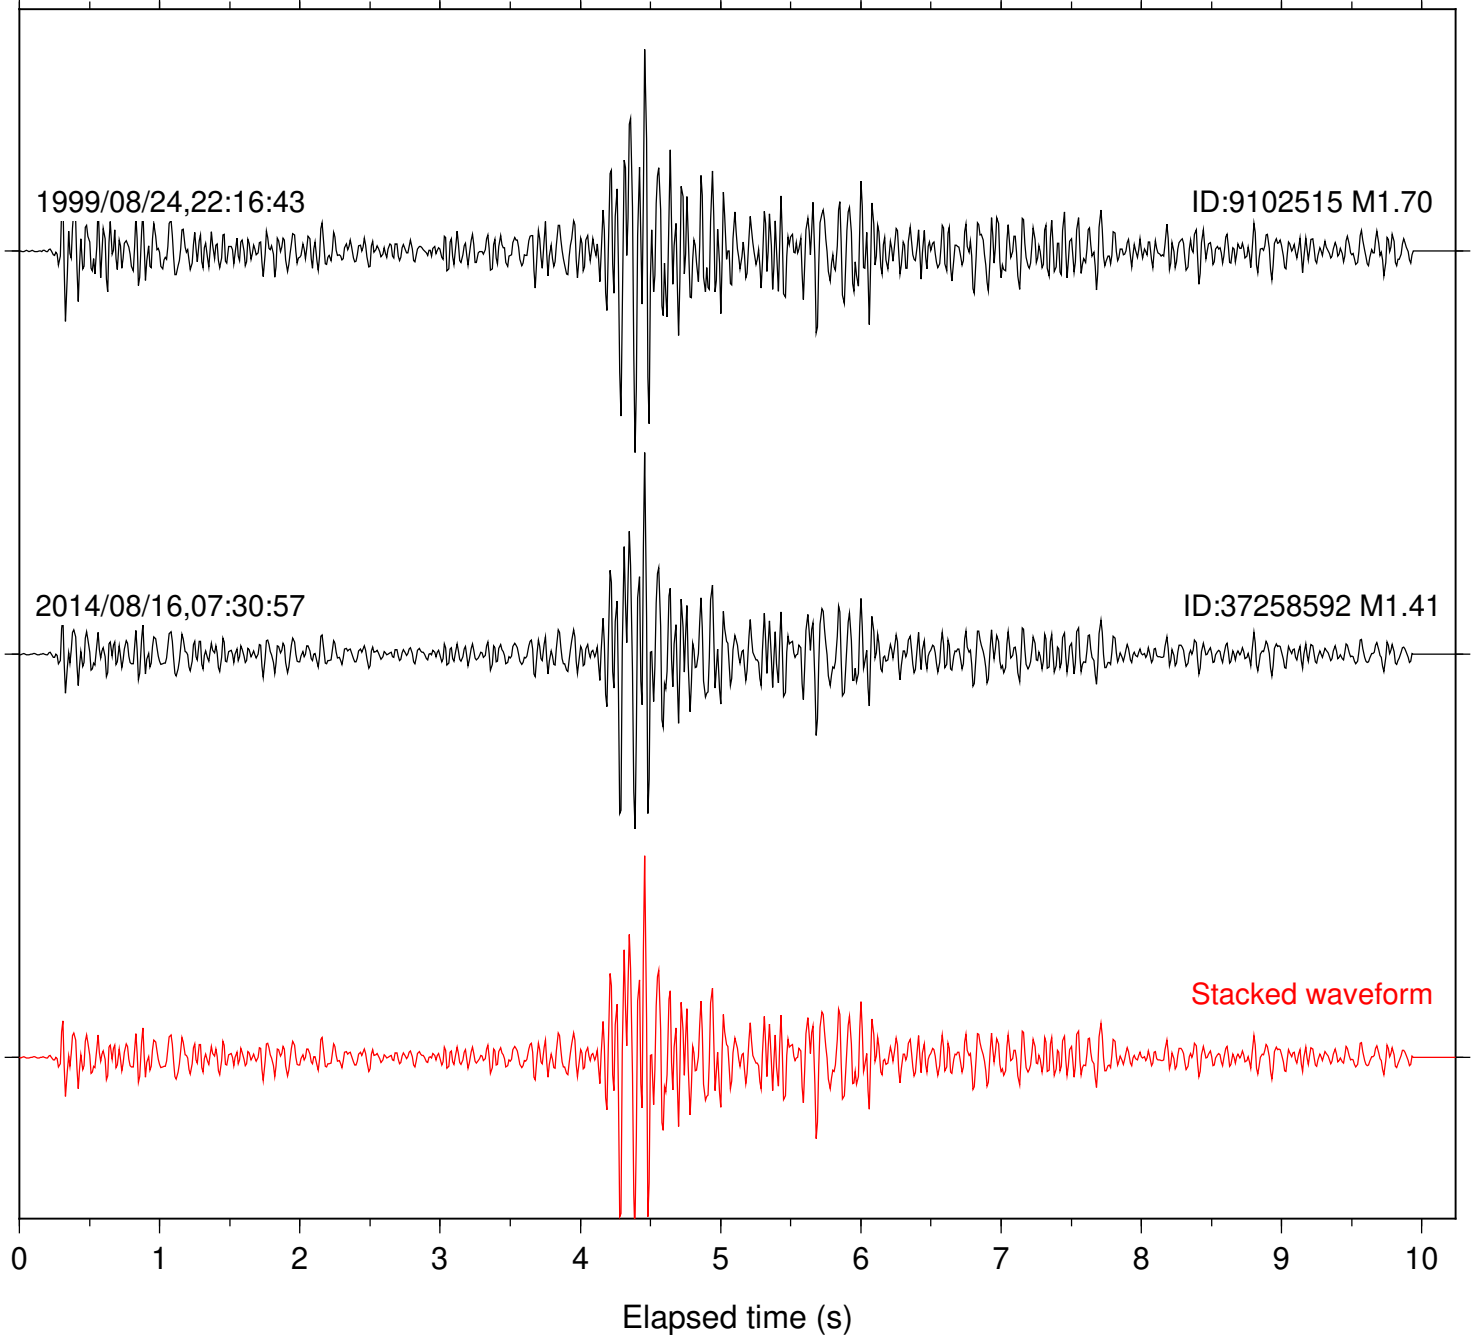

Station: BAC Com: EHZ

Focal depth: 16.77 km

Station: DGR Com: HHZ

Focal depth: 16.77 km

Station: FRD Com: HHZ

Focal depth: 16.77 km

Station: SND Com: HHZ

Focal depth: 16.77 km