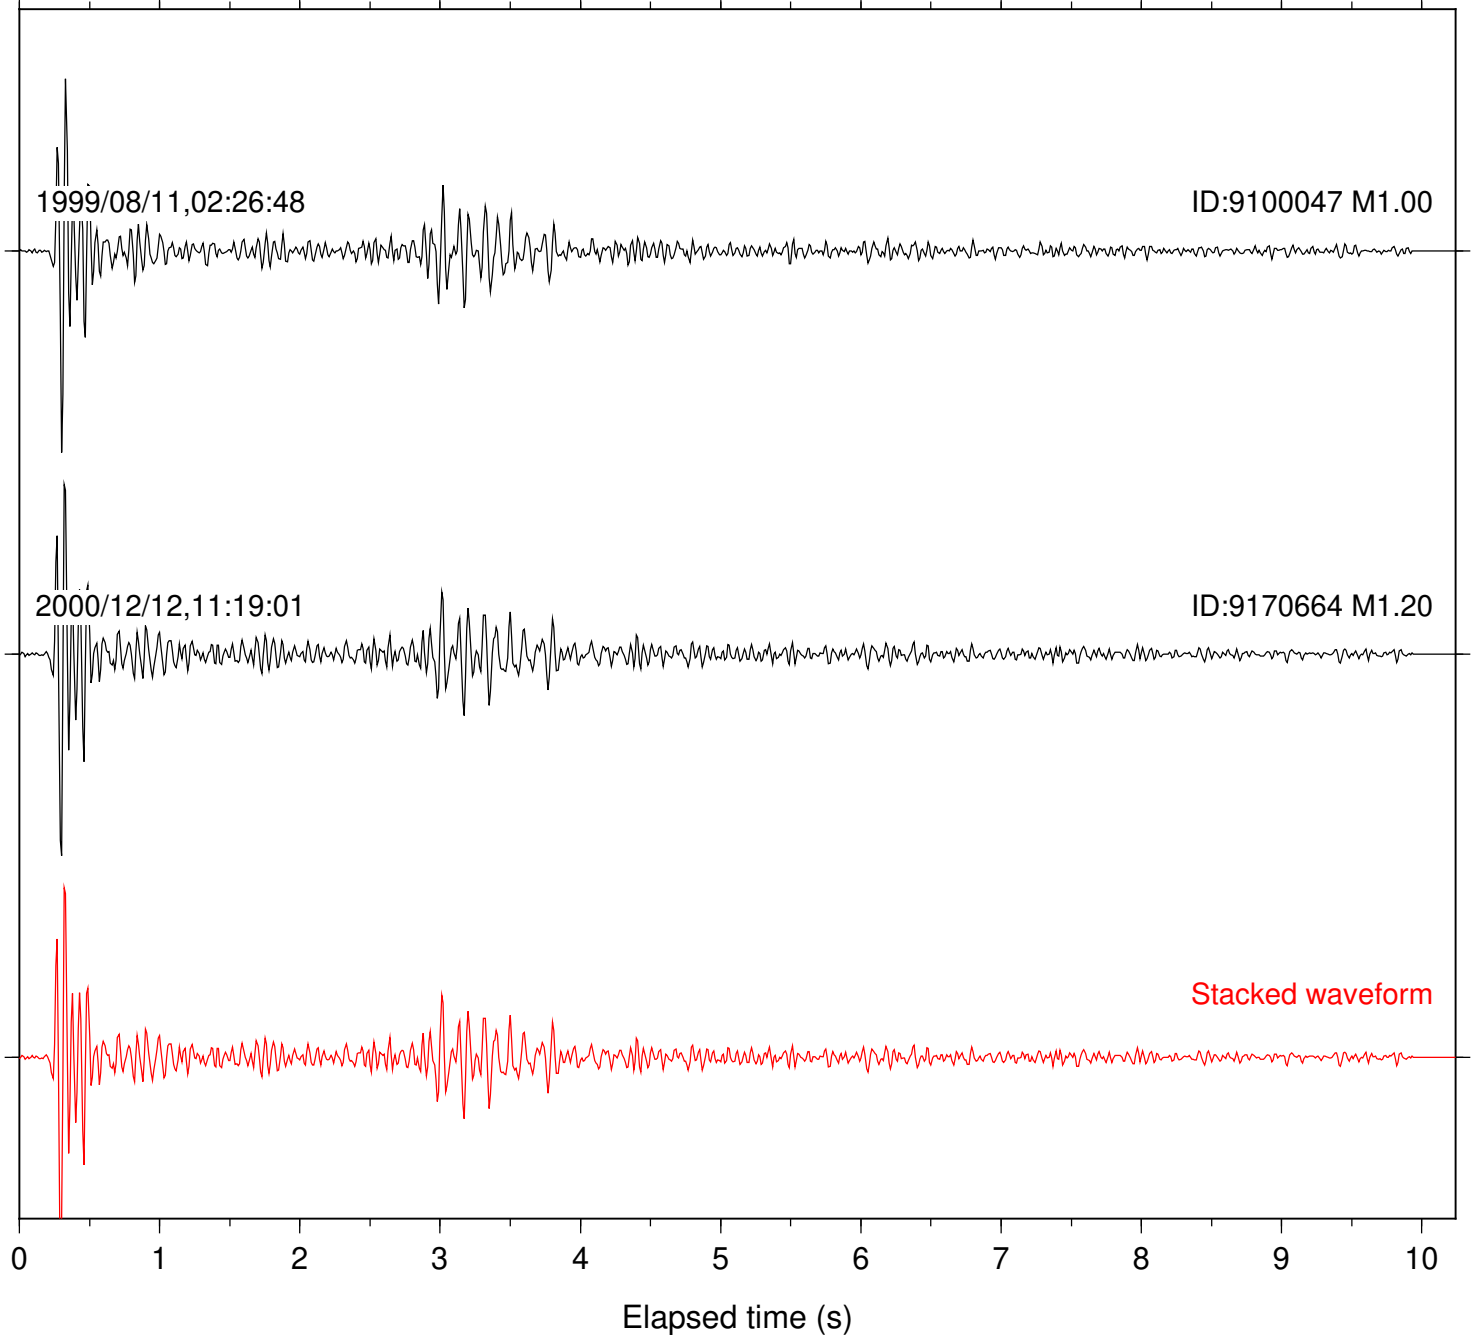

Station: BZN Com: HHZ

Focal depth: 12.41 km

Station: HMT2 Com: HHZ

Focal depth: 12.41 km

Station: POB2 Com: HHZ

Focal depth: 12.41 km

Station: WIN Com: EHZ

Focal depth: 12.41 km