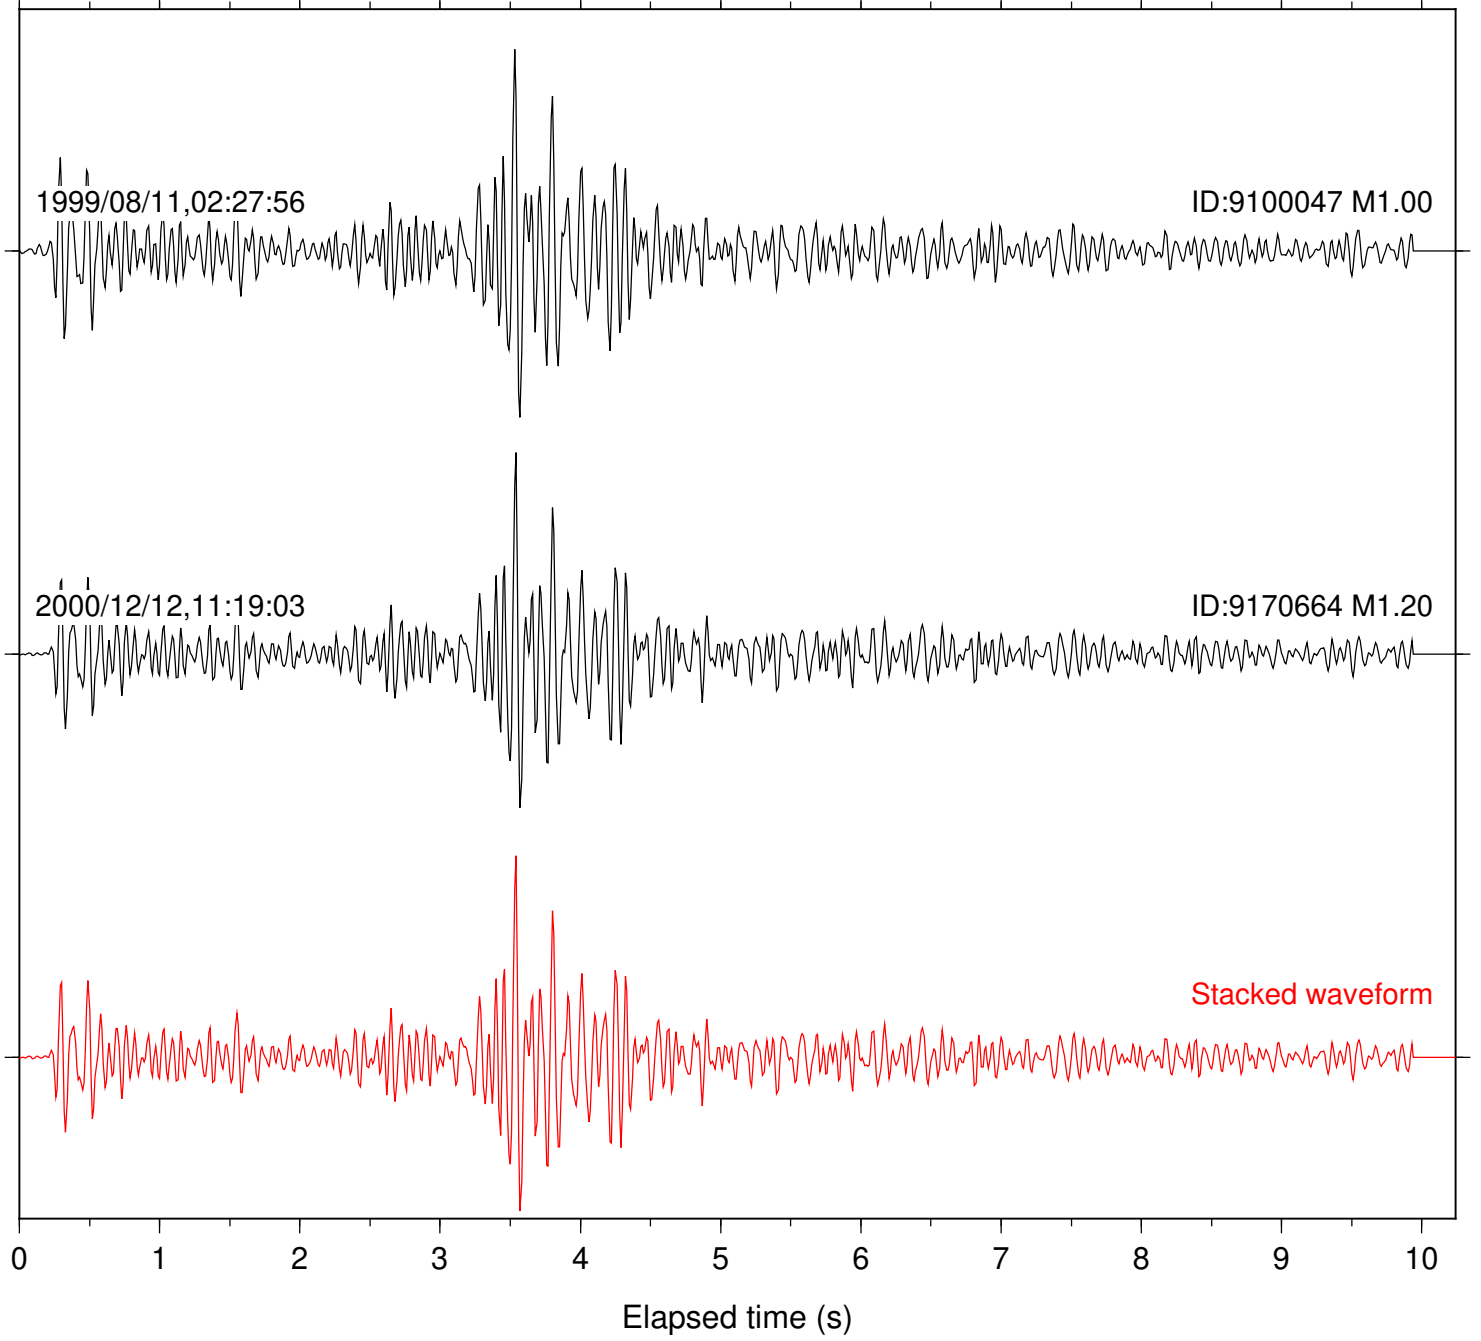

Station: BZN Com: HHZ

Focal depth: 12.41 km

Station: HMT2 Com: HHZ

Focal depth: 12.41 km

Station: POB2 Com: HHZ

Focal depth: 12.41 km

Station: WIN Com: EHZ

Focal depth: 12.41 km