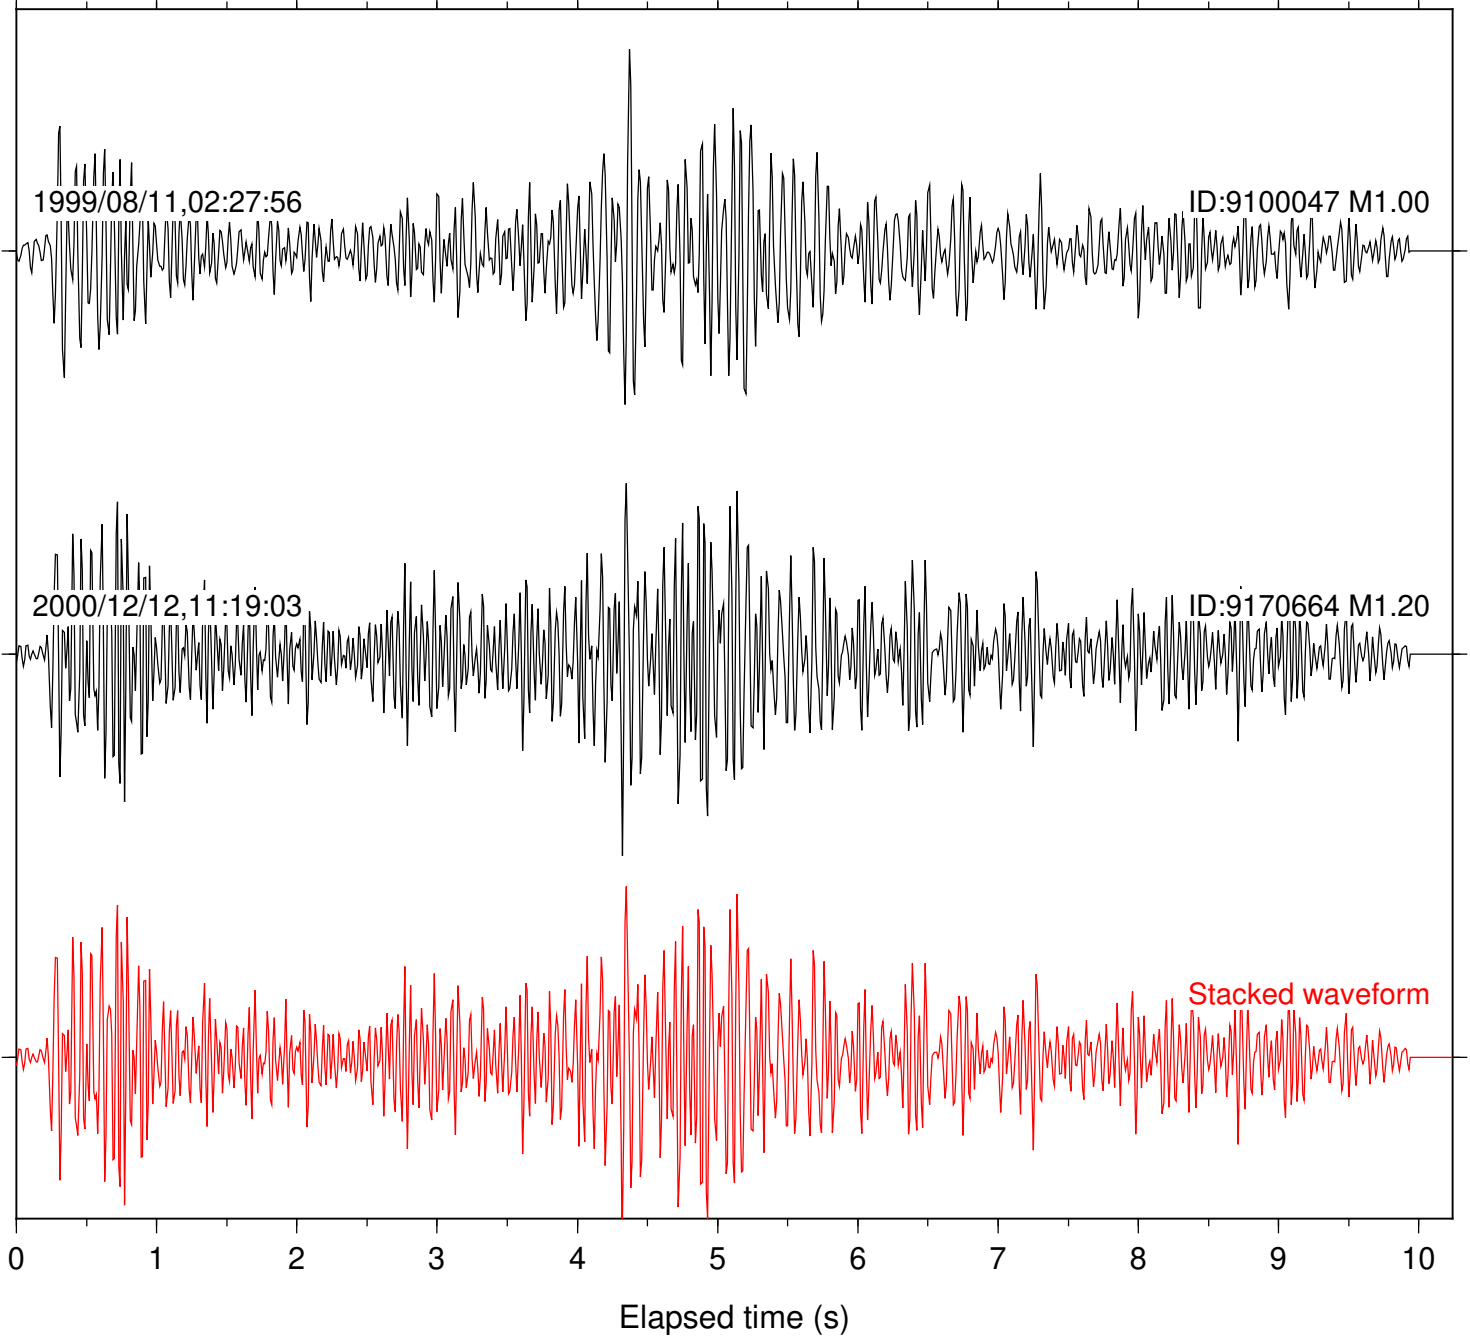

Station: BZN Com: HHZ

Focal depth: 12.41 km

Station: HMT2 Com: HHZ

Focal depth: 12.41 km

Station: POB2 Com: HHZ

Focal depth: 12.41 km

Station: WIN Com: EHZ

Focal depth: 12.41 km