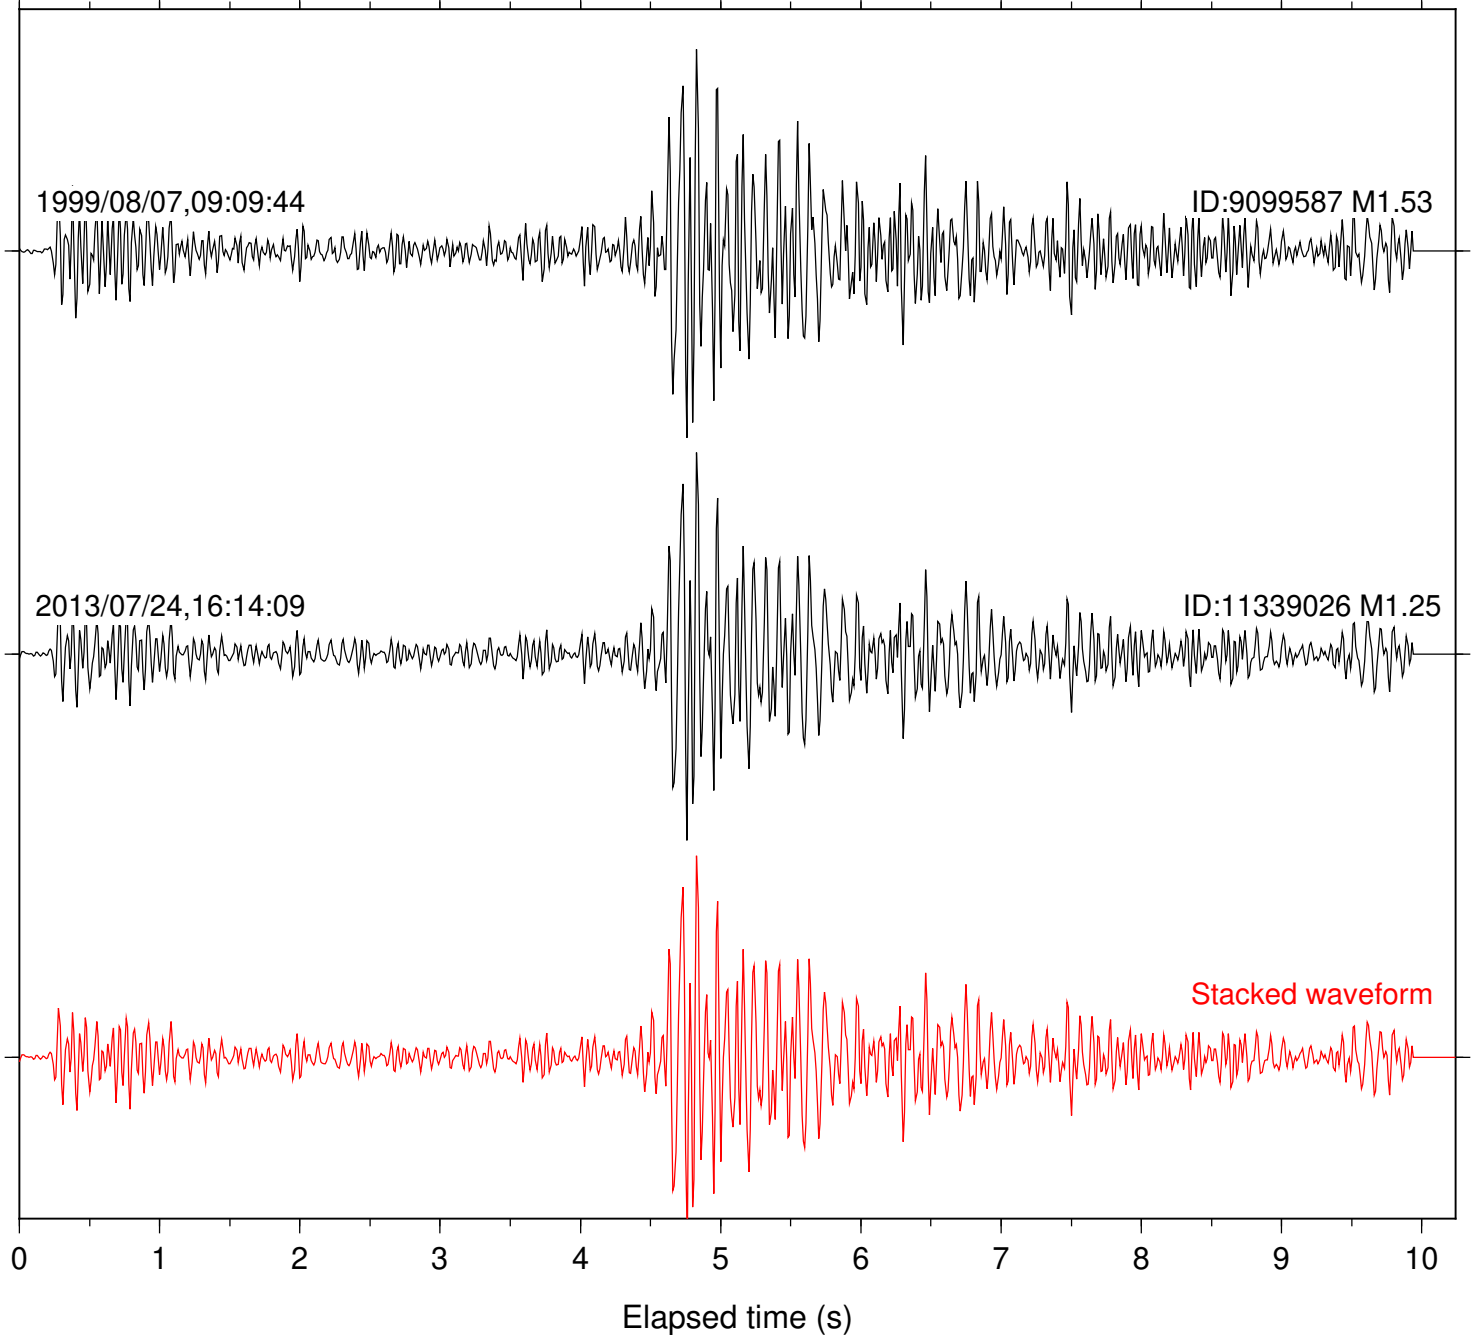

Station: BAC Com: EHZ

Focal depth: 17.49 km

Station: POB2 Com: HHZ

Focal depth: 17.49 km