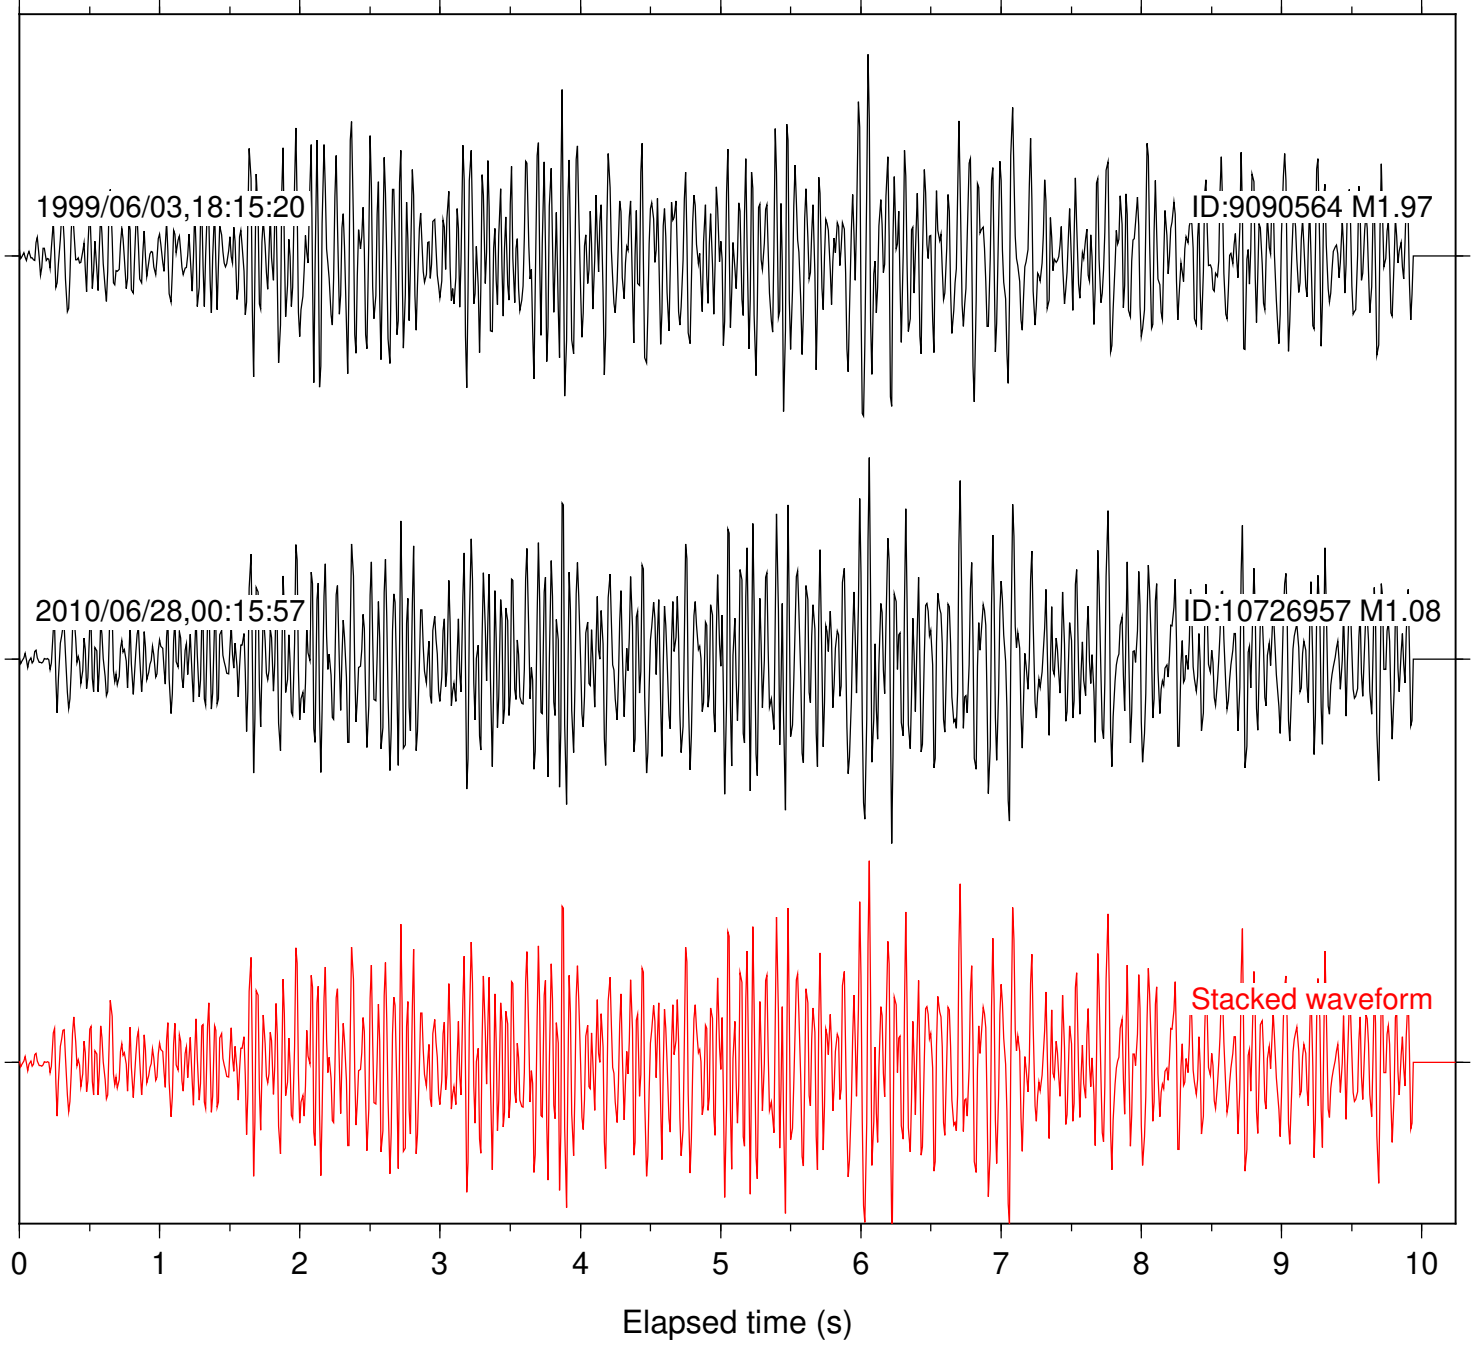

Station: CBK Com: EHZ

Focal depth: 2.59 km

Station: CRR Com: EHZ

Focal depth: 2.59 km