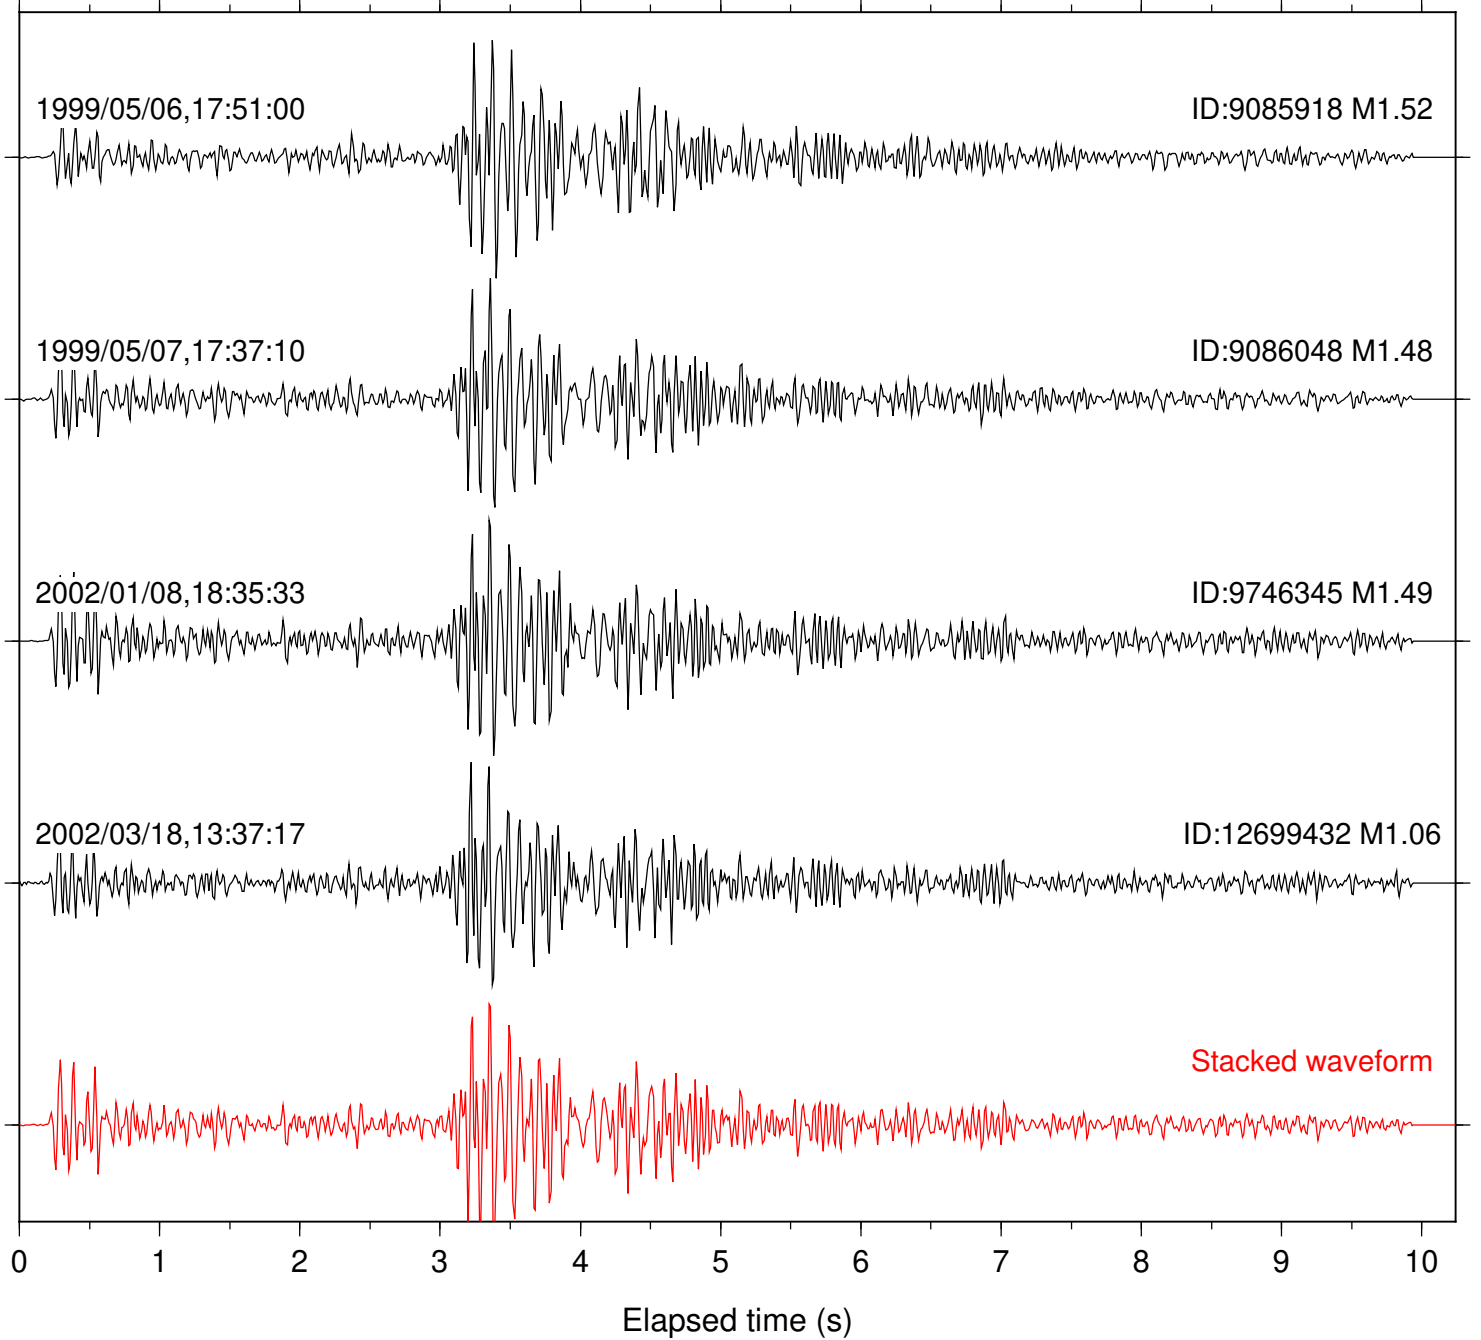

Station: BAC Com: EHZ

Focal depth: 13.65 km

Station: BZN Com: HHZ

Focal depth: 13.65 km

Station: DGR Com: HHZ

Focal depth: 13.65 km

Station: DNR Com: HHZ

Focal depth: 13.65 km

Station: FRD Com: HHZ

Focal depth: 13.65 km

2002/01/08,18:34:17

ID:9746345 M1.49

2002/03/18,13:36:02

ID:12699432 M1.06

Stacked waveform

0 1 2 3 4 5 6 7 8 9 10  
Elapsed time (s)

Station: LVA2 Com: HHZ

Focal depth: 13.65 km

Station: POB2 Com: HHZ

Focal depth: 13.65 km

Station: WIN Com: EHZ

Focal depth: 14.24 km