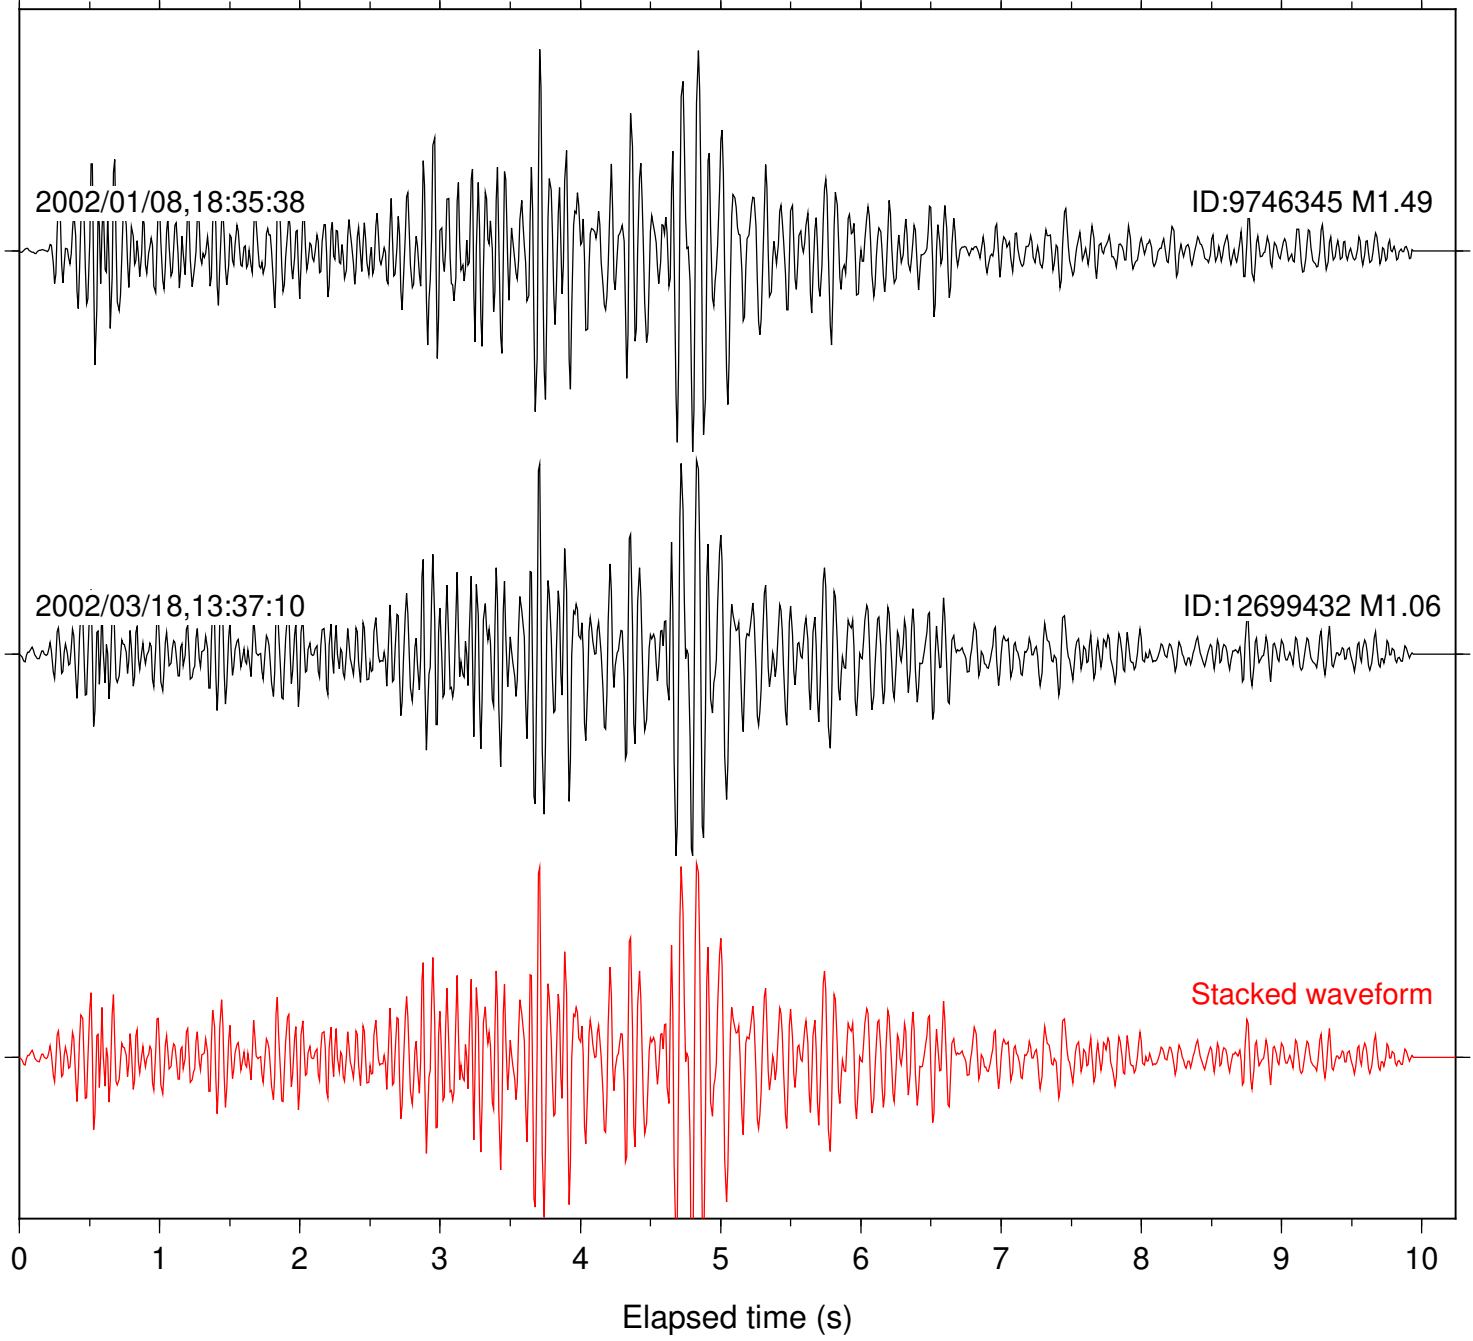

Station: BAC Com: EHZ

Focal depth: 13.65 km

Station: BZN Com: HHZ

Focal depth: 13.65 km

Station: DGR Com: HHZ

Focal depth: 13.65 km

Station: DNR Com: HHZ

Focal depth: 13.65 km

Station: FRD Com: HHZ

Focal depth: 13.65 km

2002/01/08,18:34:17

ID:9746345 M1.49

2002/03/18,13:36:02

ID:12699432 M1.06

Stacked waveform

0 1 2 3 4 5 6 7 8 9 10  
Elapsed time (s)

Station: LVA2 Com: HHZ

Focal depth: 13.65 km

Station: POB2 Com: HHZ

Focal depth: 13.65 km

Station: WIN Com: EHZ

Focal depth: 14.24 km