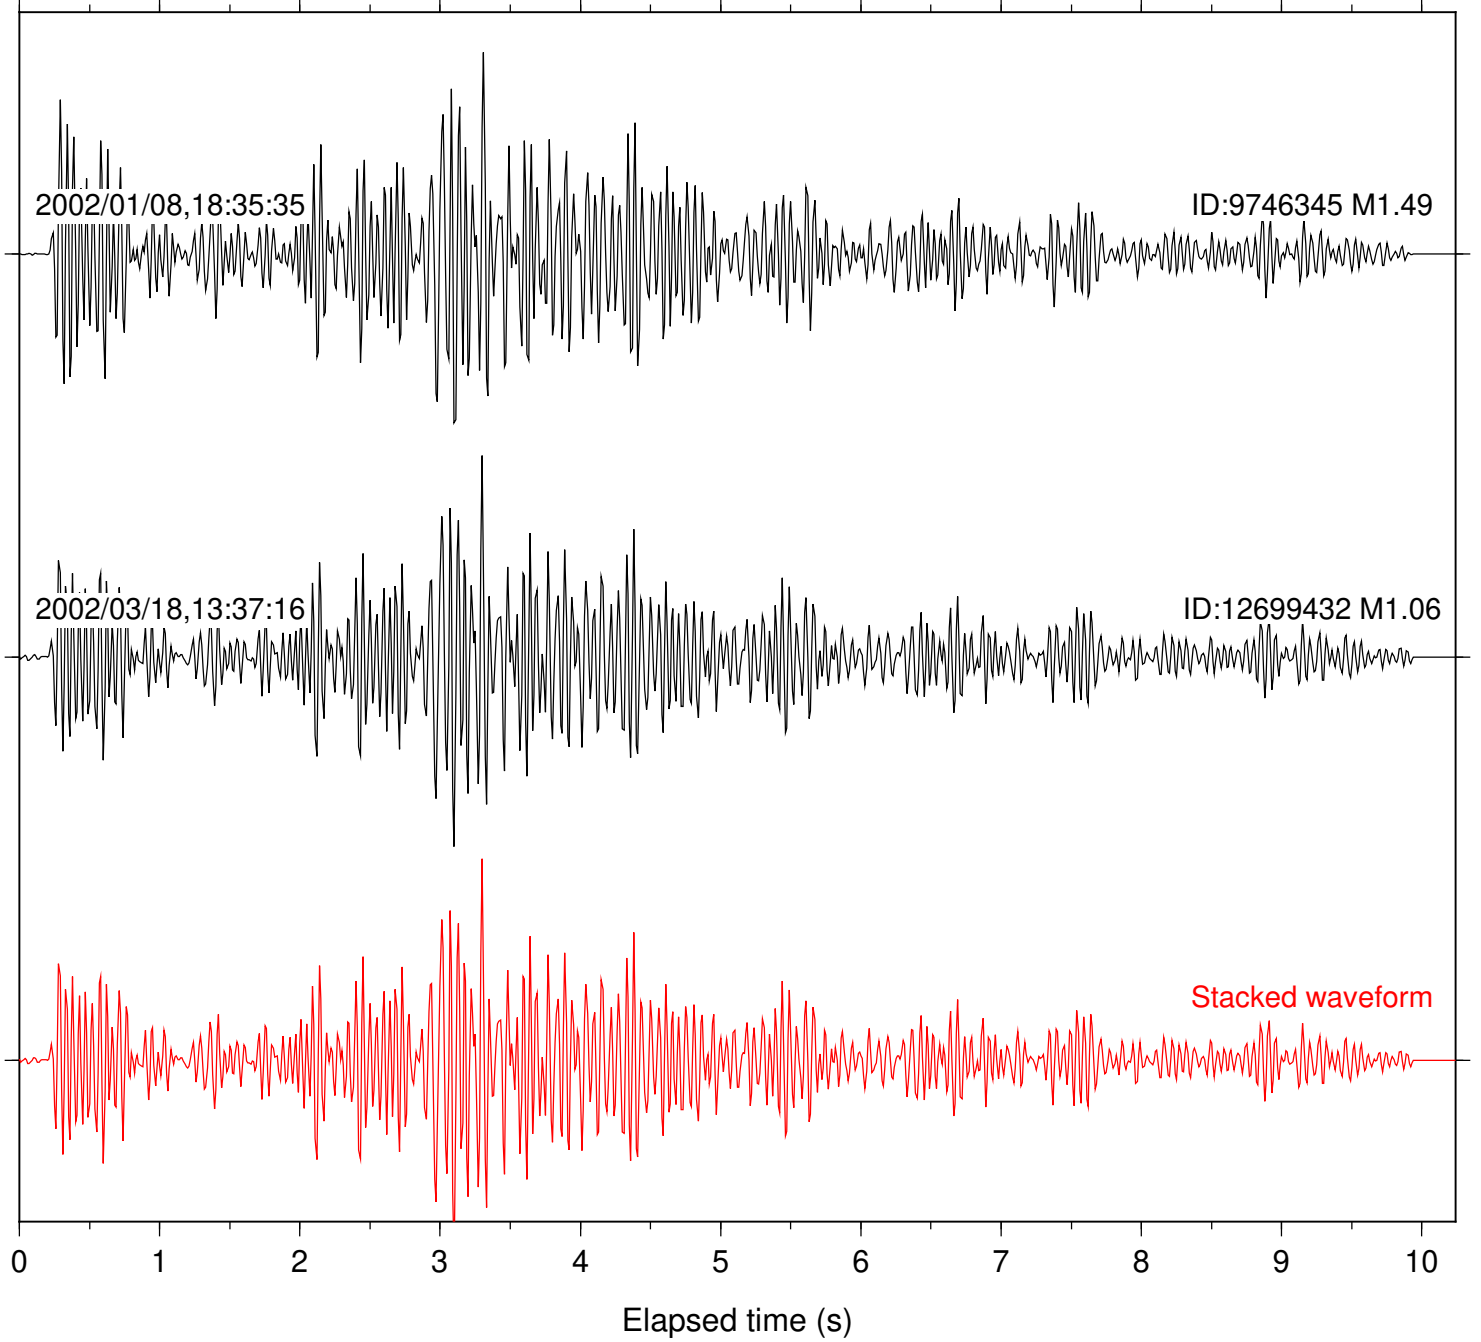

Station: BAC Com: EHZ

Focal depth: 13.65 km

Station: BZN Com: HHZ

Focal depth: 13.65 km

Station: DGR Com: HHZ

Focal depth: 13.65 km

Station: DNR Com: HHZ

Focal depth: 13.65 km

Station: FRD Com: HHZ

Focal depth: 13.65 km

2002/01/08,18:34:17

ID:9746345 M1.49

2002/03/18,13:36:02

ID:12699432 M1.06

Stacked waveform

0 1 2 3 4 5 6 7 8 9 10  
Elapsed time (s)

Station: LVA2 Com: HHZ

Focal depth: 13.65 km

Station: POB2 Com: HHZ

Focal depth: 13.65 km

Station: WIN Com: EHZ

Focal depth: 14.24 km