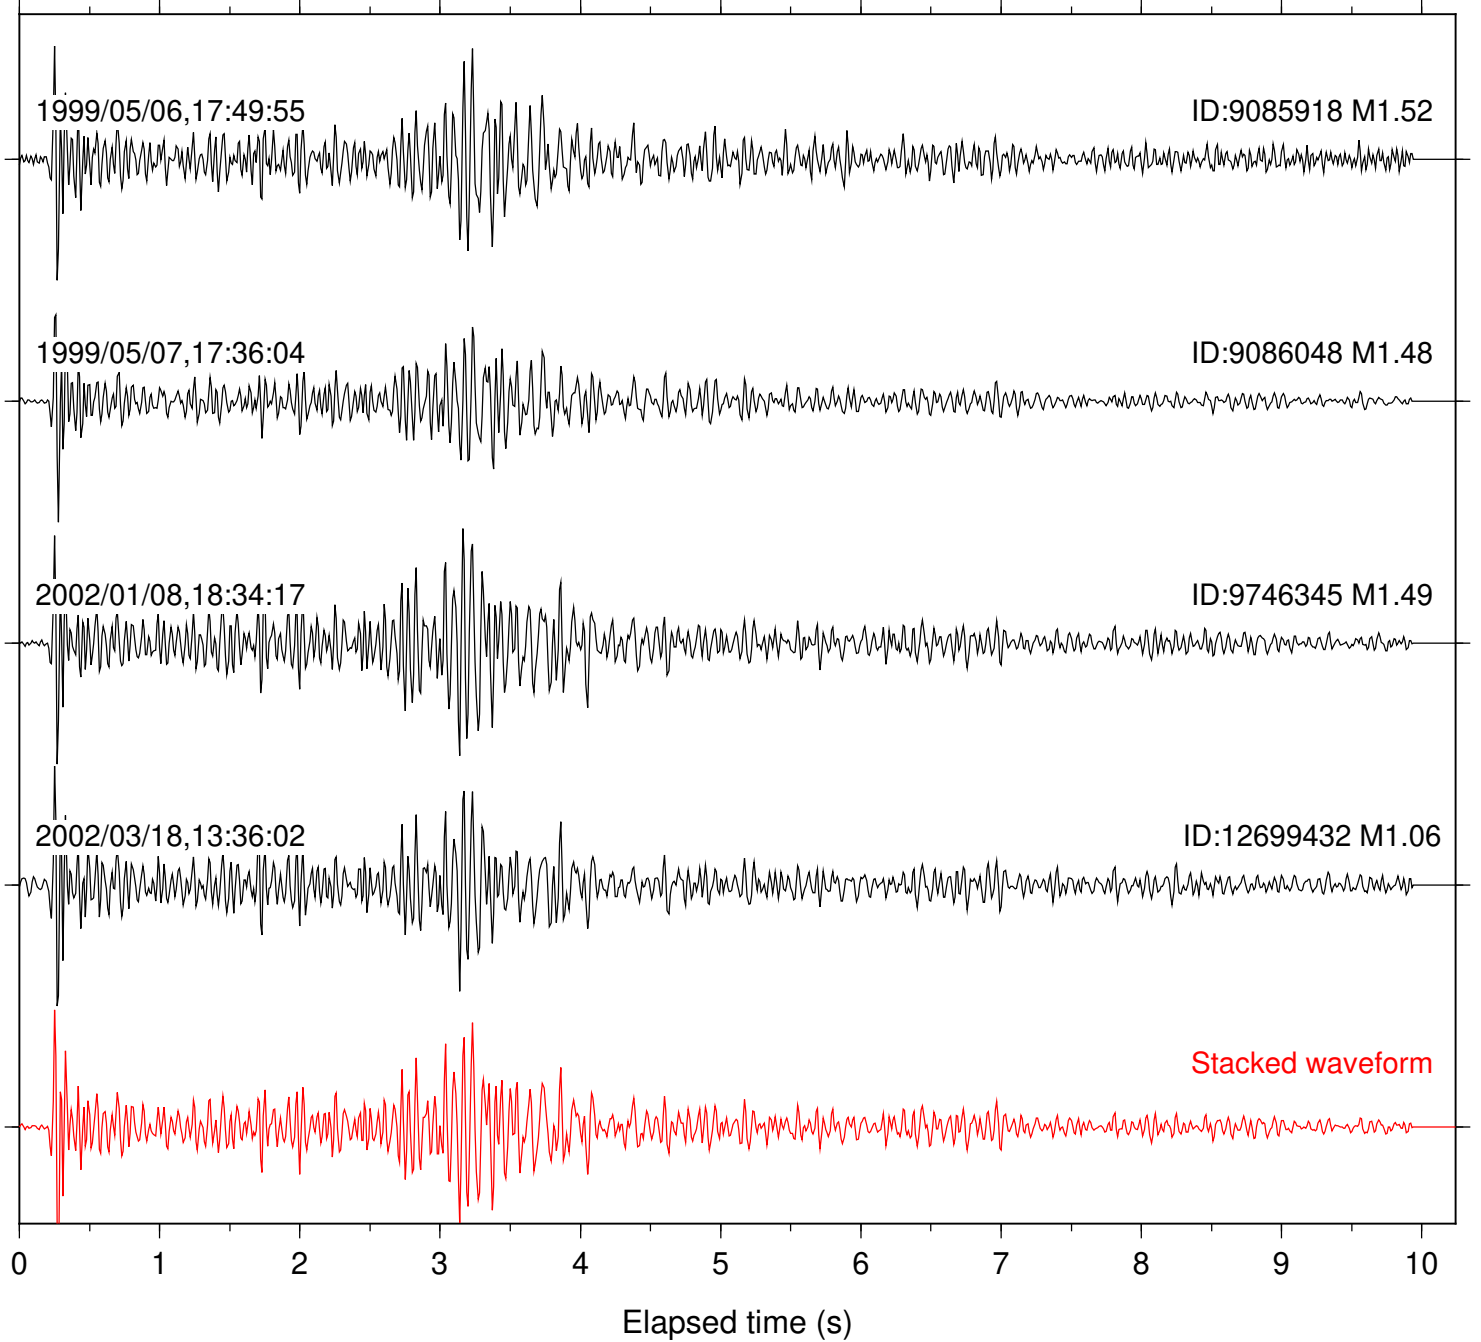

Station: BAC Com: EHZ

Focal depth: 13.65 km

Station: BZN Com: HHZ

Focal depth: 13.65 km

Station: DGR Com: HHZ

Focal depth: 13.65 km

Station: DNR Com: HHZ

Focal depth: 13.65 km

Station: FRD Com: HHZ

Focal depth: 13.65 km

2002/01/08,18:34:17

ID:9746345 M1.49

2002/03/18,13:36:02

ID:12699432 M1.06

Stacked waveform

0 1 2 3 4 5 6 7 8 9 10  
Elapsed time (s)

Station: LVA2 Com: HHZ

Focal depth: 13.65 km

Station: POB2 Com: HHZ

Focal depth: 13.65 km

Station: WIN Com: EHZ

Focal depth: 14.24 km