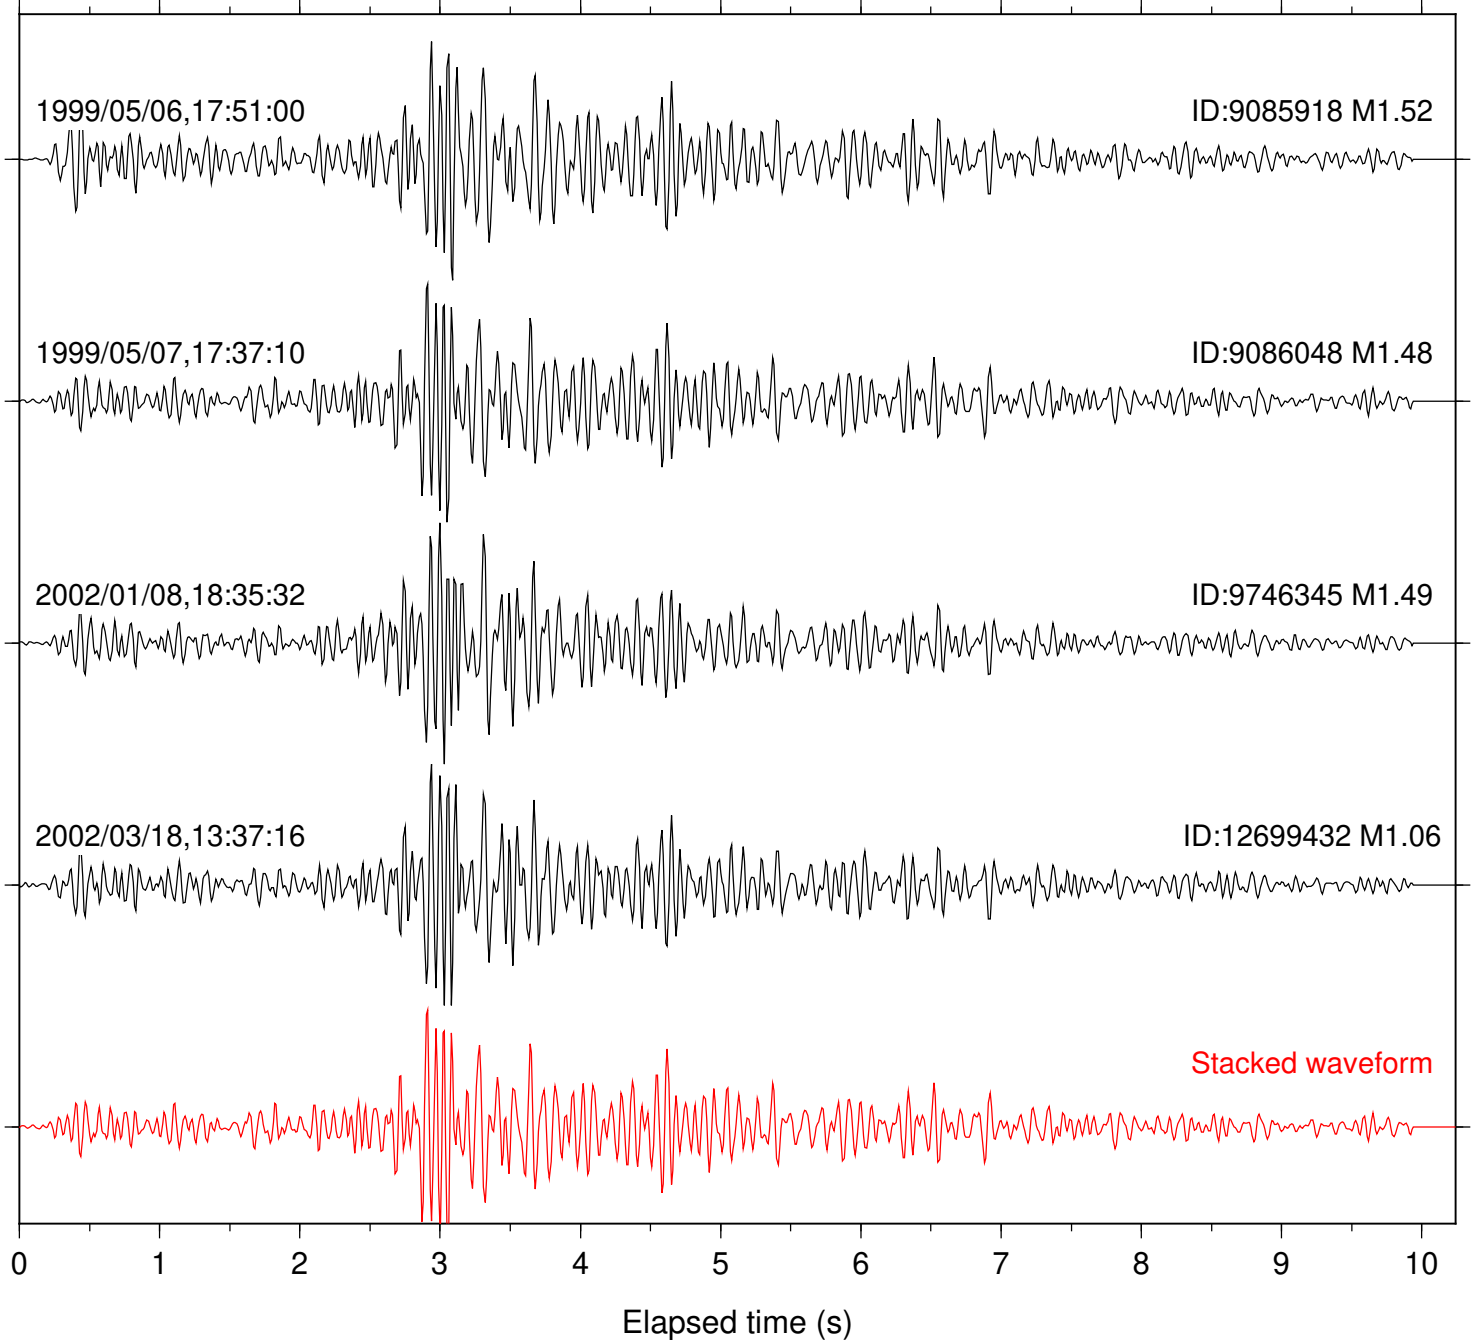

Station: BAC Com: EHZ

Focal depth: 13.65 km

Station: BZN Com: HHZ

Focal depth: 13.65 km

Station: DGR Com: HHZ

Focal depth: 13.65 km

Station: DNR Com: HHZ

Focal depth: 13.65 km

Station: FRD Com: HHZ

Focal depth: 13.65 km

2002/01/08,18:34:17

ID:9746345 M1.49

2002/03/18,13:36:02

ID:12699432 M1.06

Stacked waveform

0 1 2 3 4 5 6 7 8 9 10  
Elapsed time (s)

Station: LVA2 Com: HHZ

Focal depth: 13.65 km

Station: POB2 Com: HHZ

Focal depth: 13.65 km

Station: WIN Com: EHZ

Focal depth: 14.24 km