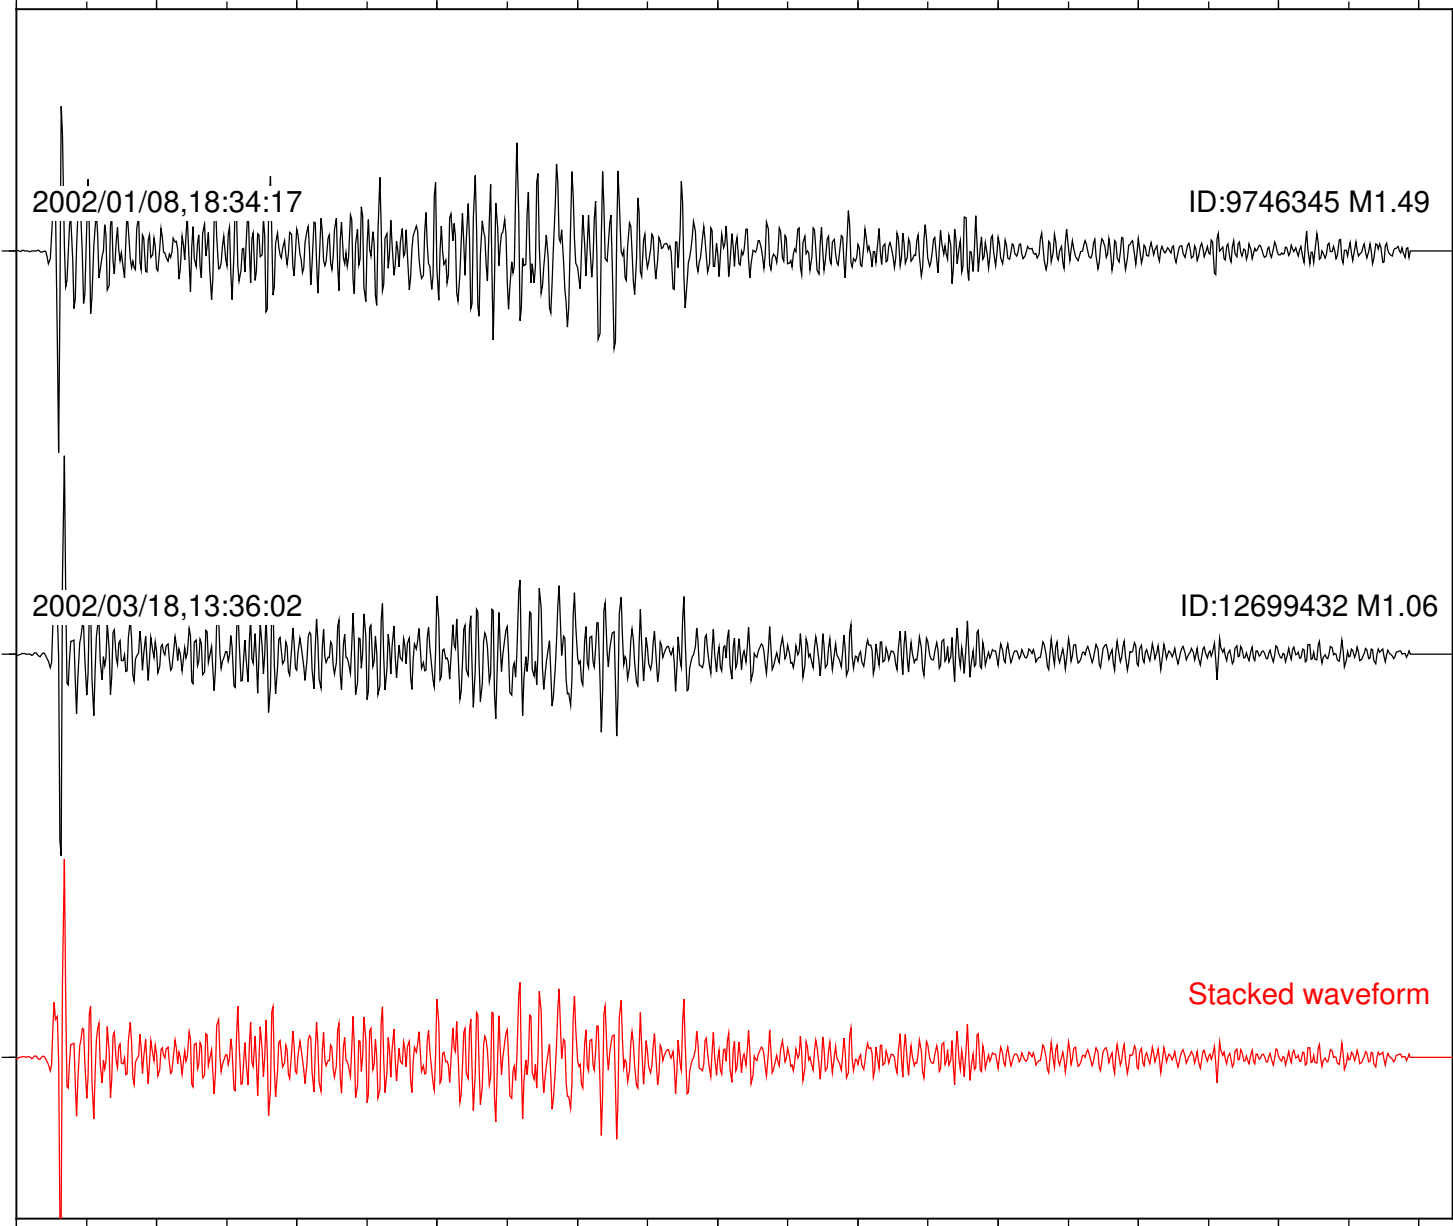

Station: BAC Com: EHZ

Focal depth: 13.65 km

Station: BZN Com: HHZ

Focal depth: 13.65 km

Station: DGR Com: HHZ

Focal depth: 13.65 km

Station: DNR Com: HHZ

Focal depth: 13.65 km

Station: FRD Com: HHZ

Focal depth: 13.65 km

2002/01/08,18:34:17

ID:9746345 M1.49

2002/03/18,13:36:02

ID:12699432 M1.06

Stacked waveform

0 1 2 3 4 5 6 7 8 9 10  
Elapsed time (s)

Station: LVA2 Com: HHZ

Focal depth: 13.65 km

Station: POB2 Com: HHZ

Focal depth: 13.65 km

Station: WIN Com: EHZ

Focal depth: 14.24 km