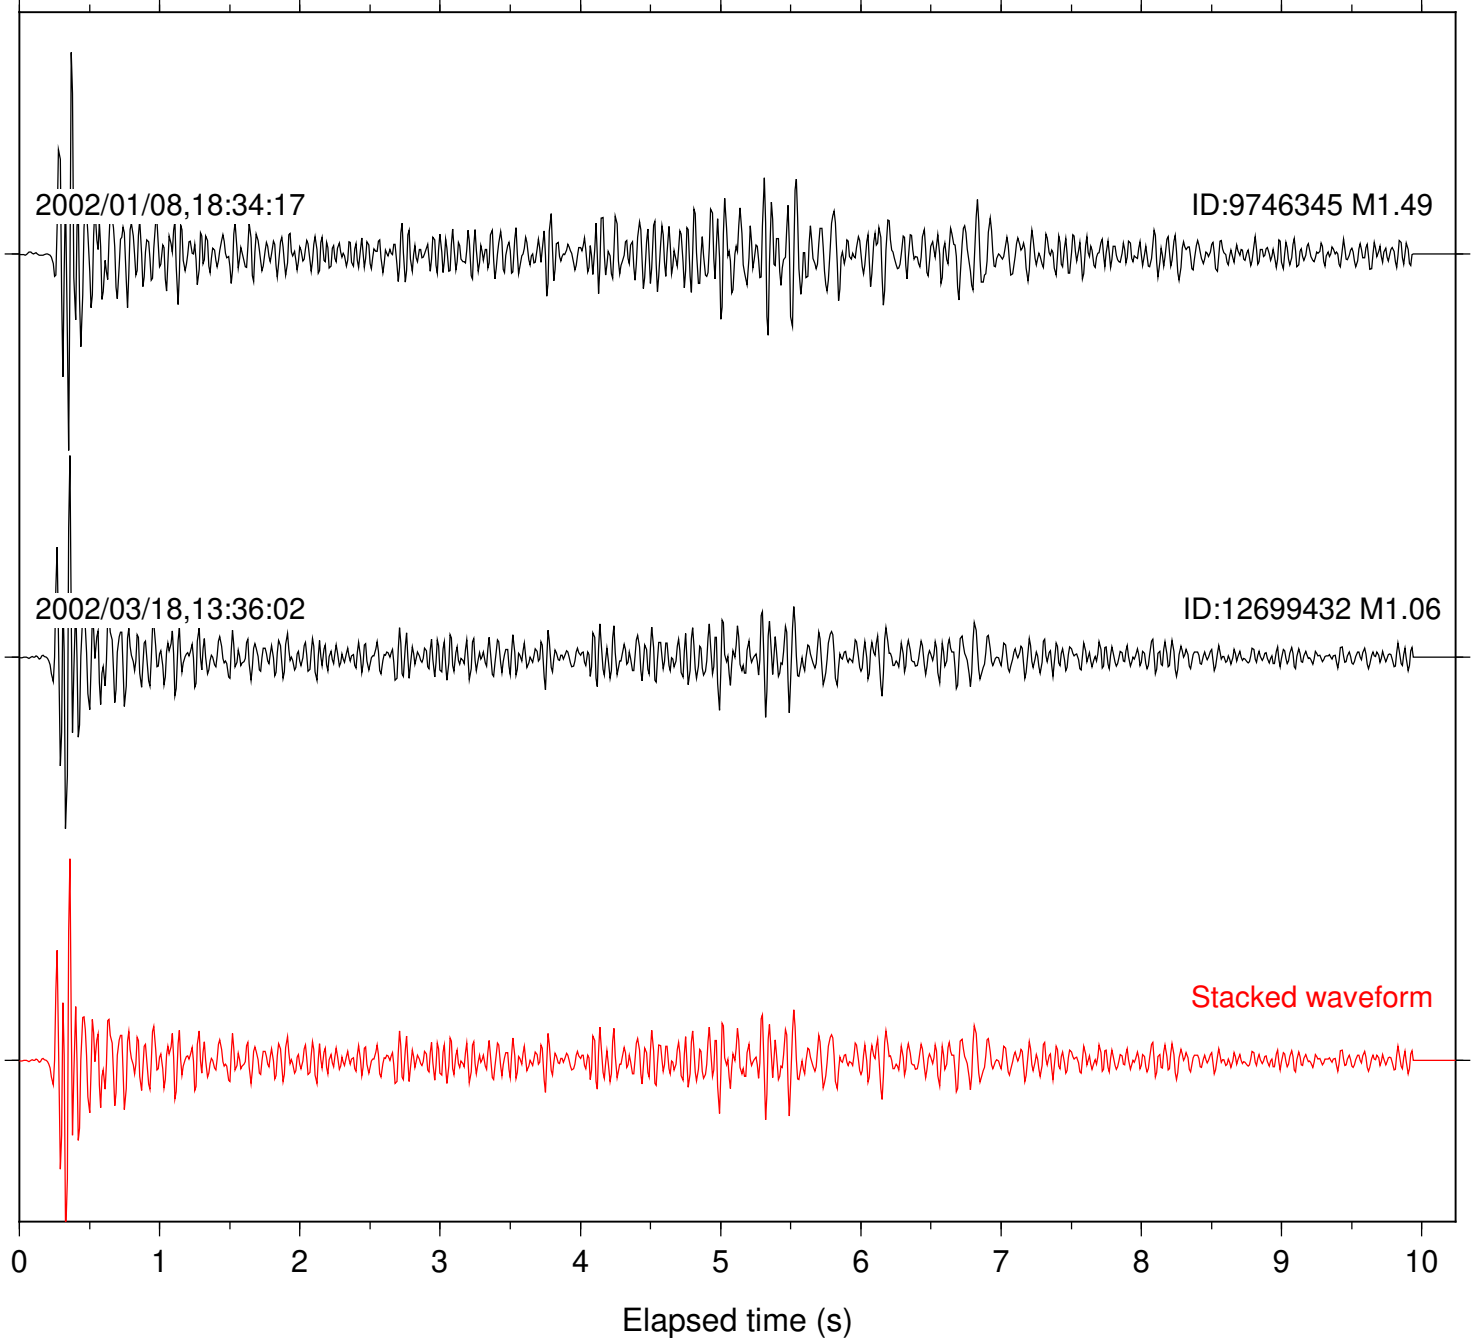

Station: BAC Com: EHZ

Focal depth: 13.65 km

Station: BZN Com: HHZ

Focal depth: 13.65 km

Station: DGR Com: HHZ

Focal depth: 13.65 km

Station: DNR Com: HHZ

Focal depth: 13.65 km

Station: FRD Com: HHZ

Focal depth: 13.65 km

2002/01/08,18:34:17

ID:9746345 M1.49

2002/03/18,13:36:02

ID:12699432 M1.06

Stacked waveform

0 1 2 3 4 5 6 7 8 9 10  
Elapsed time (s)

Station: LVA2 Com: HHZ

Focal depth: 13.65 km

Station: POB2 Com: HHZ

Focal depth: 13.65 km

Station: WIN Com: EHZ

Focal depth: 14.24 km