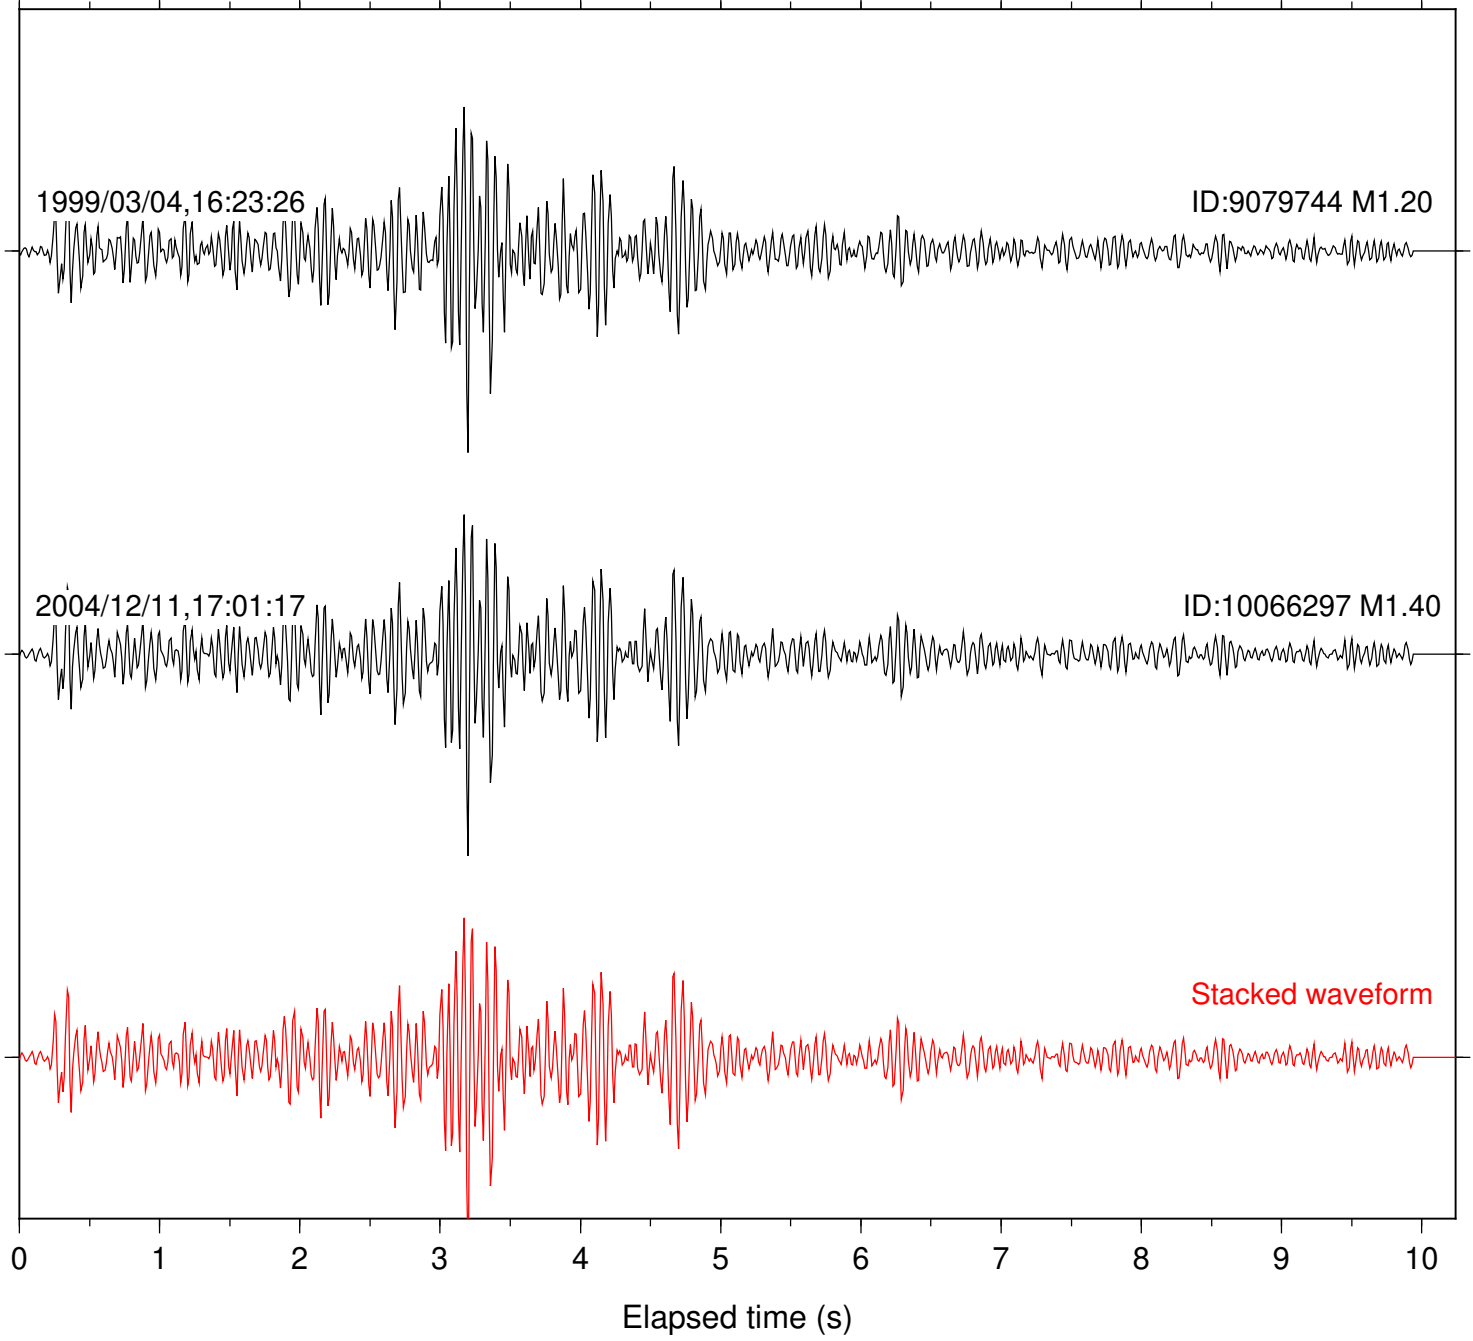

Station: FRD Com: HHZ

Focal depth: 10.71 km

Station: PFO Com: HHZ

Focal depth: 10.71 km

Station: RDM Com: HHZ

Focal depth: 10.71 km

Station: SND Com: HHZ

Focal depth: 10.71 km