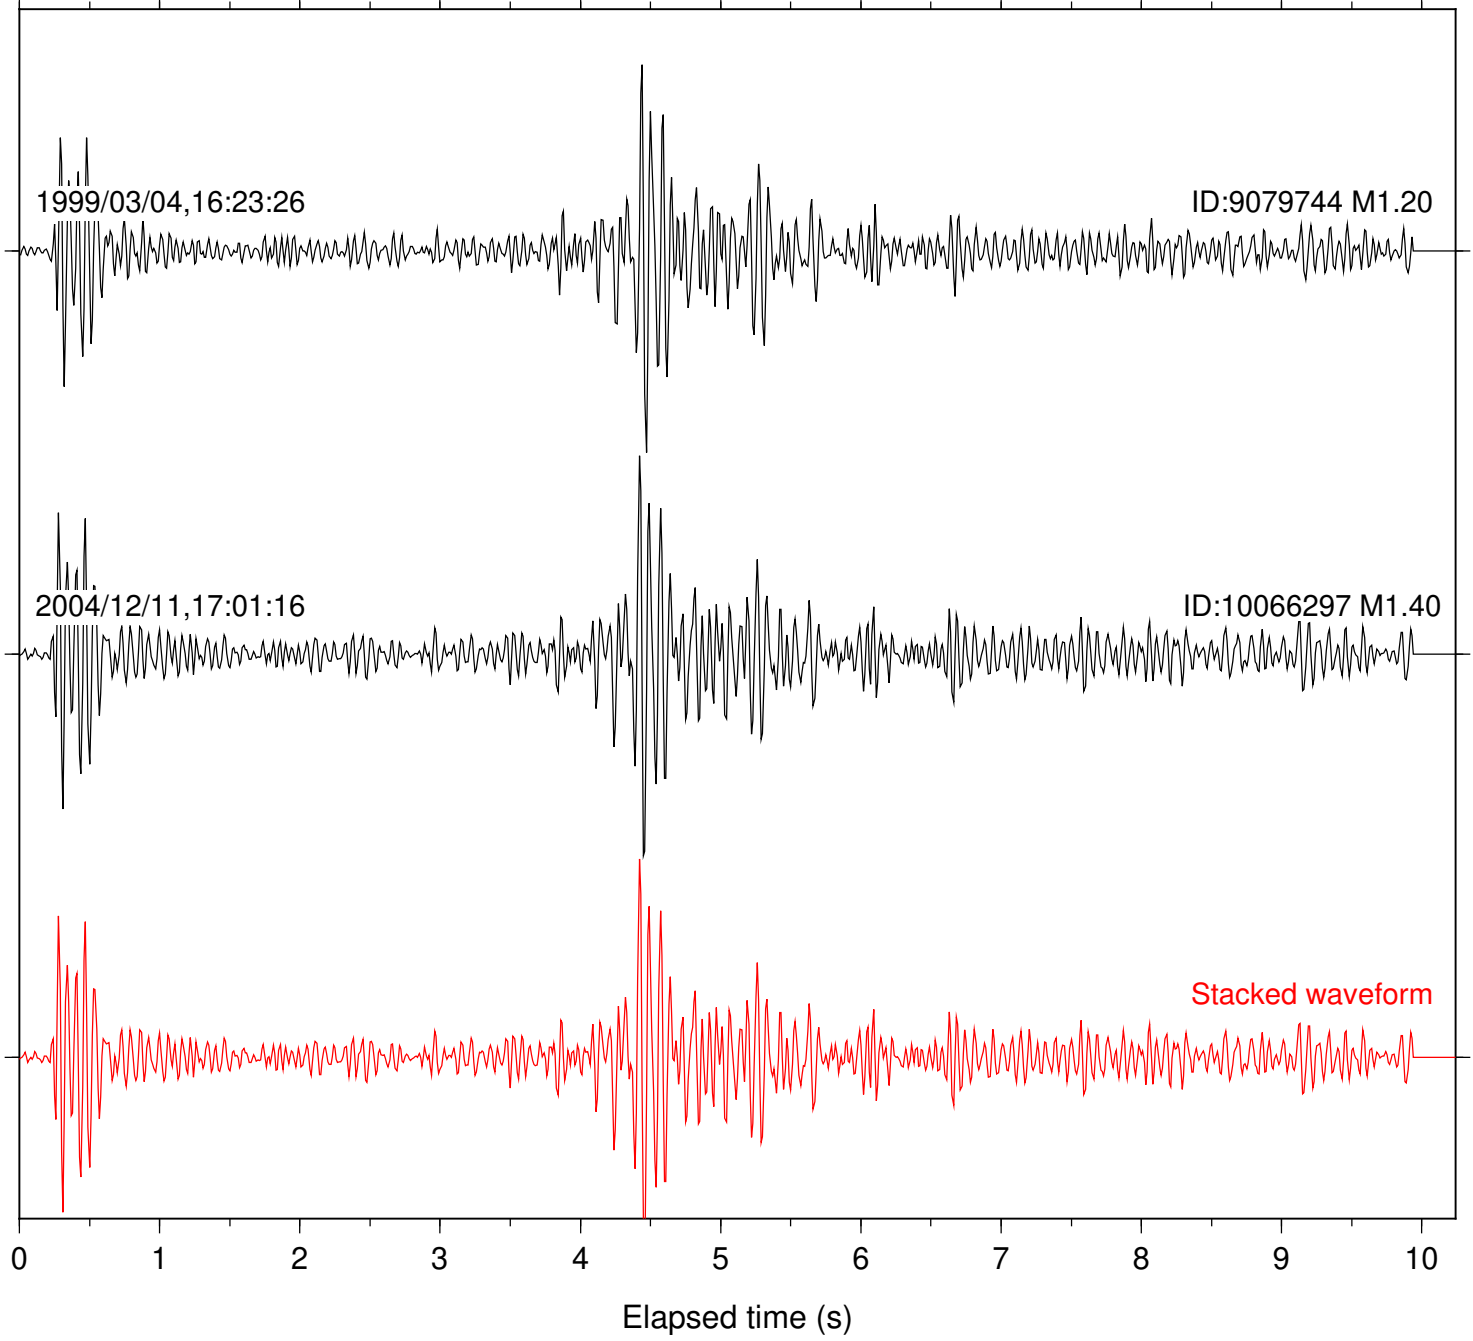

Station: FRD Com: HHZ

Focal depth: 10.71 km

Station: PFO Com: HHZ

Focal depth: 10.71 km

Station: RDM Com: HHZ

Focal depth: 10.71 km

Station: SND Com: HHZ

Focal depth: 10.71 km