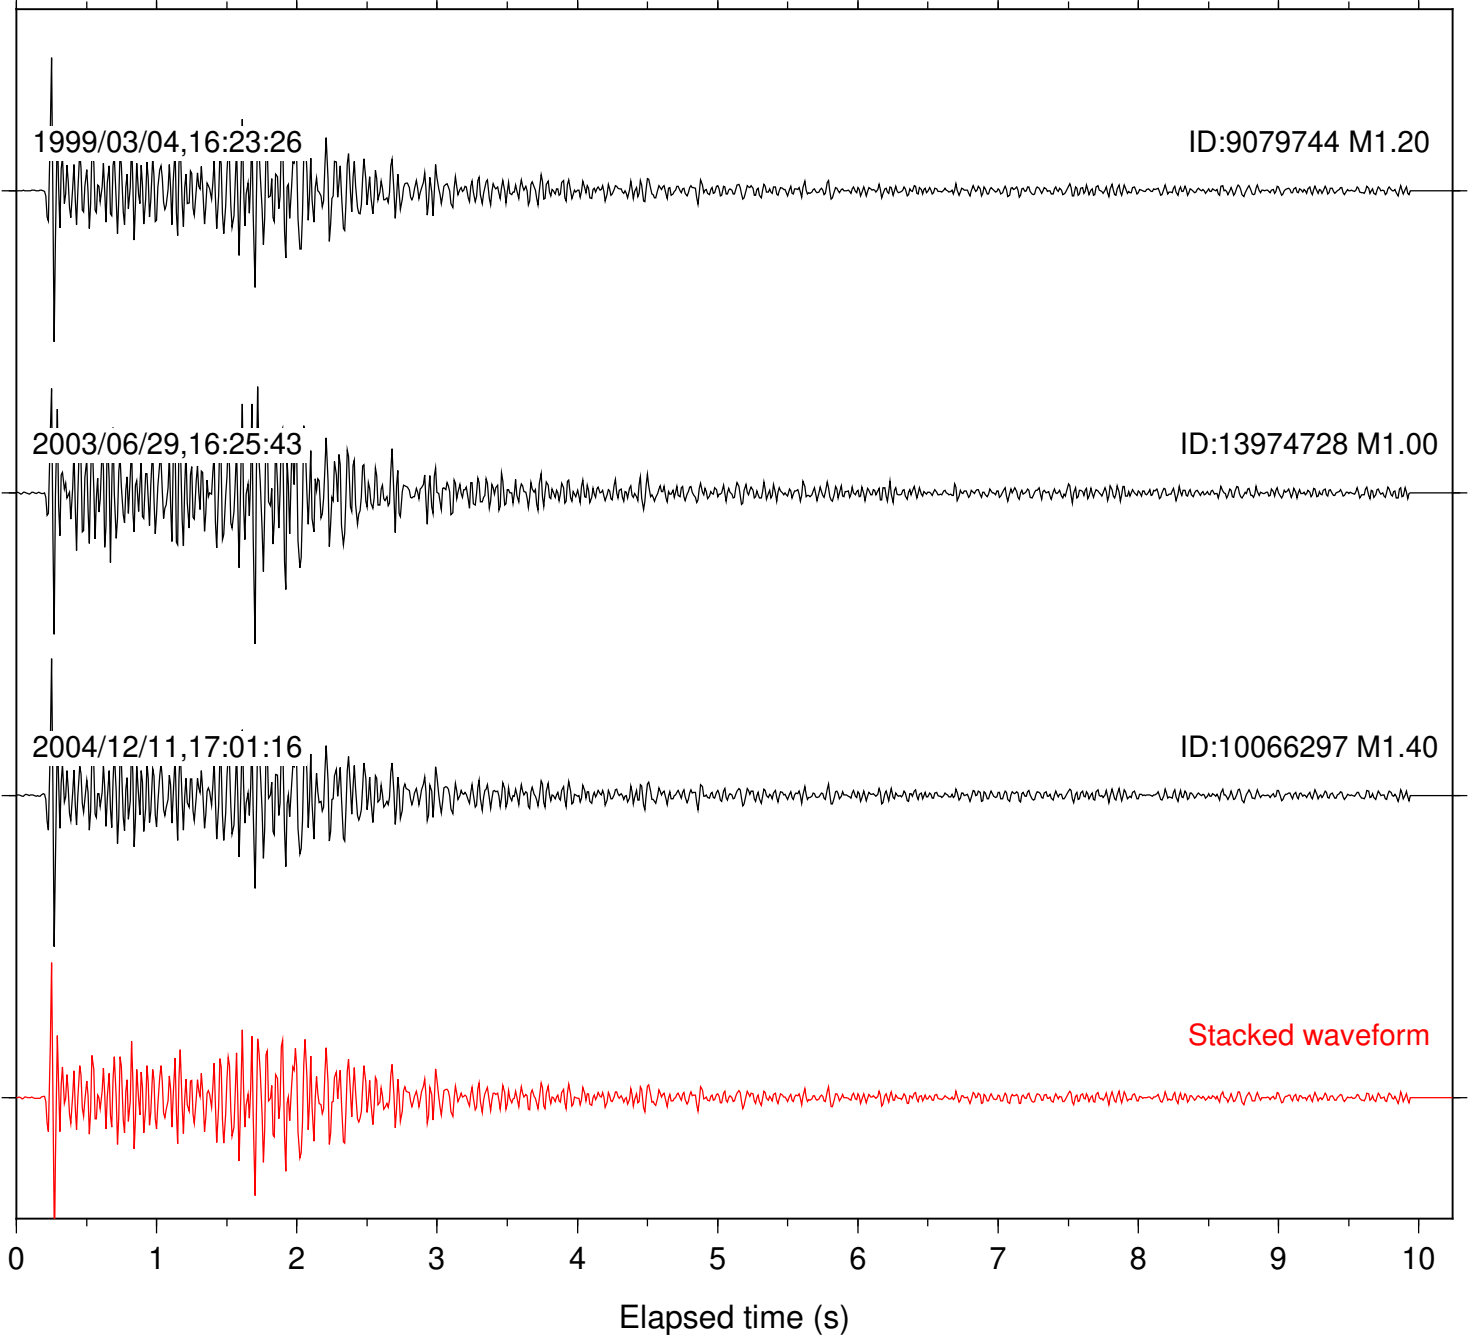

Station: FRD Com: HHZ

Focal depth: 10.71 km

Station: PFO Com: HHZ

Focal depth: 10.71 km

Station: RDM Com: HHZ

Focal depth: 10.71 km

Station: SND Com: HHZ

Focal depth: 10.71 km