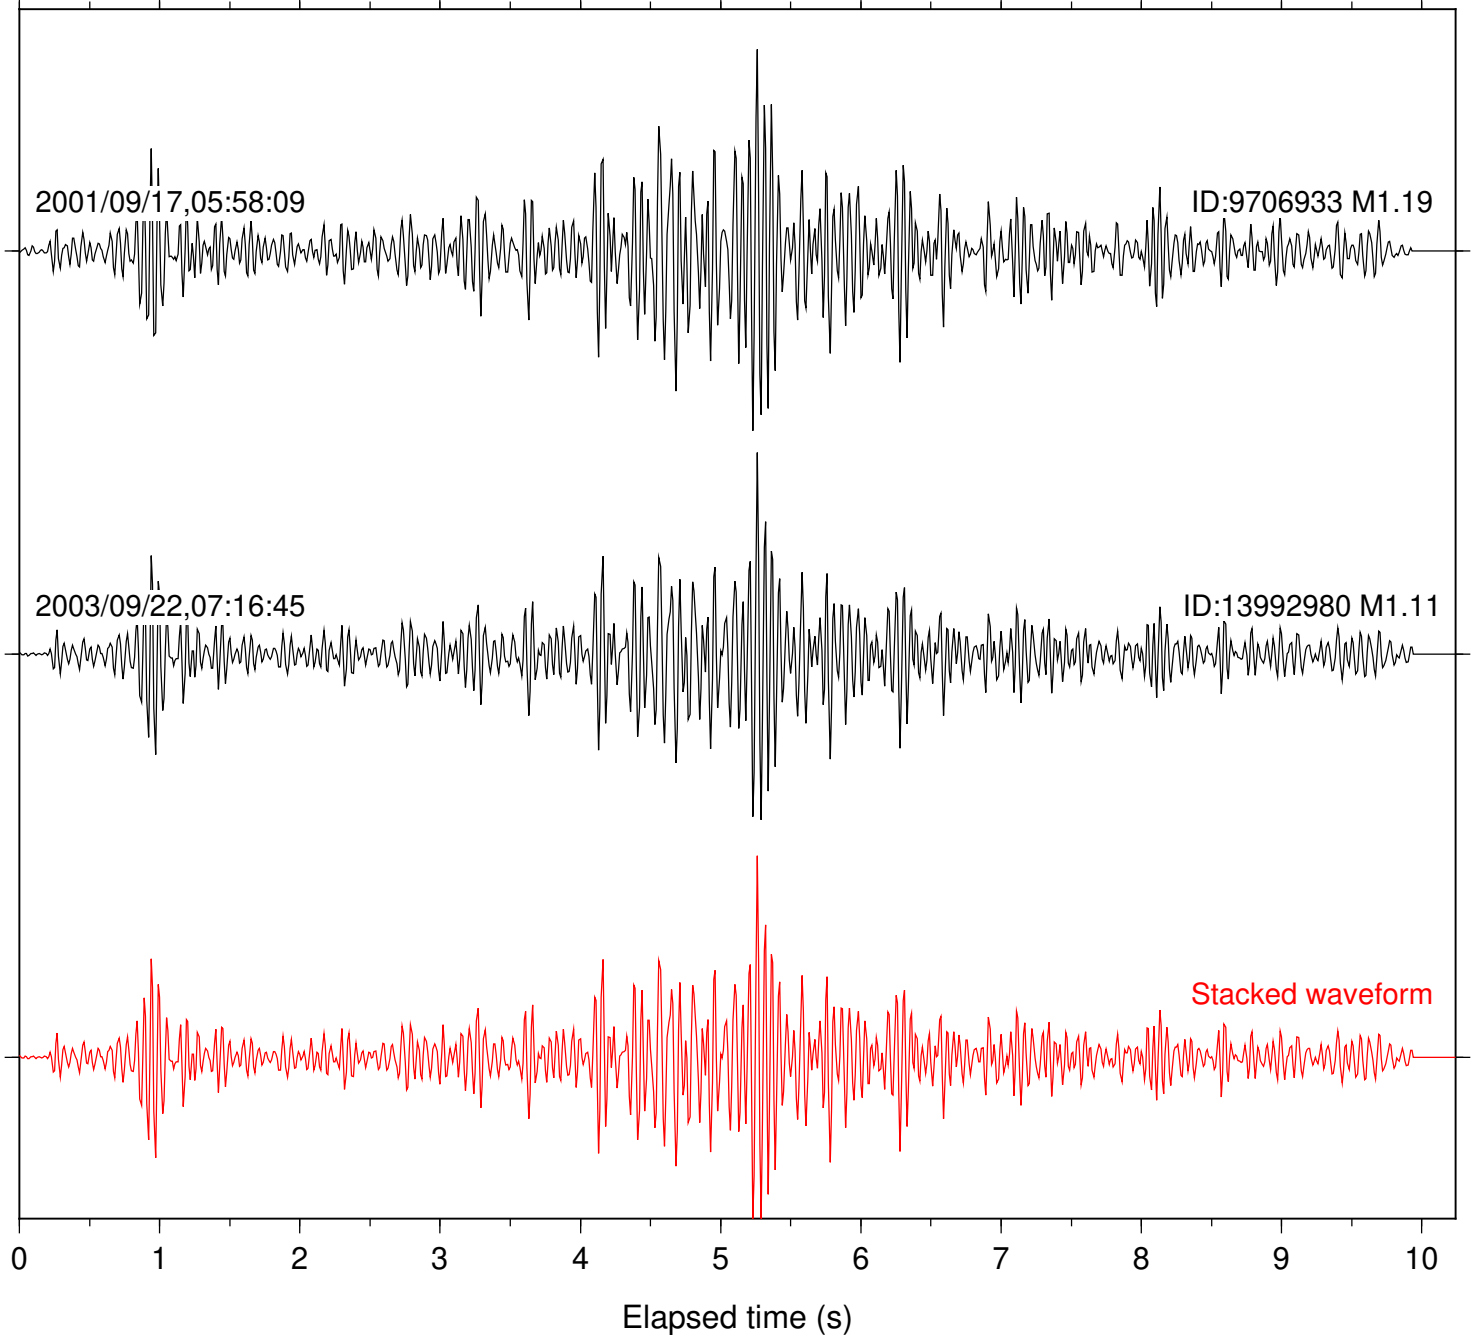

Station: BAC Com: EHZ

Focal depth: 12.09 km

Station: DGR Com: HHZ

Focal depth: 12.09 km

Station: LVA2 Com: HHZ

Focal depth: 12.09 km

Station: POB2 Com: HHZ

Focal depth: 12.09 km

Station: SND Com: HHZ

Focal depth: 12.09 km