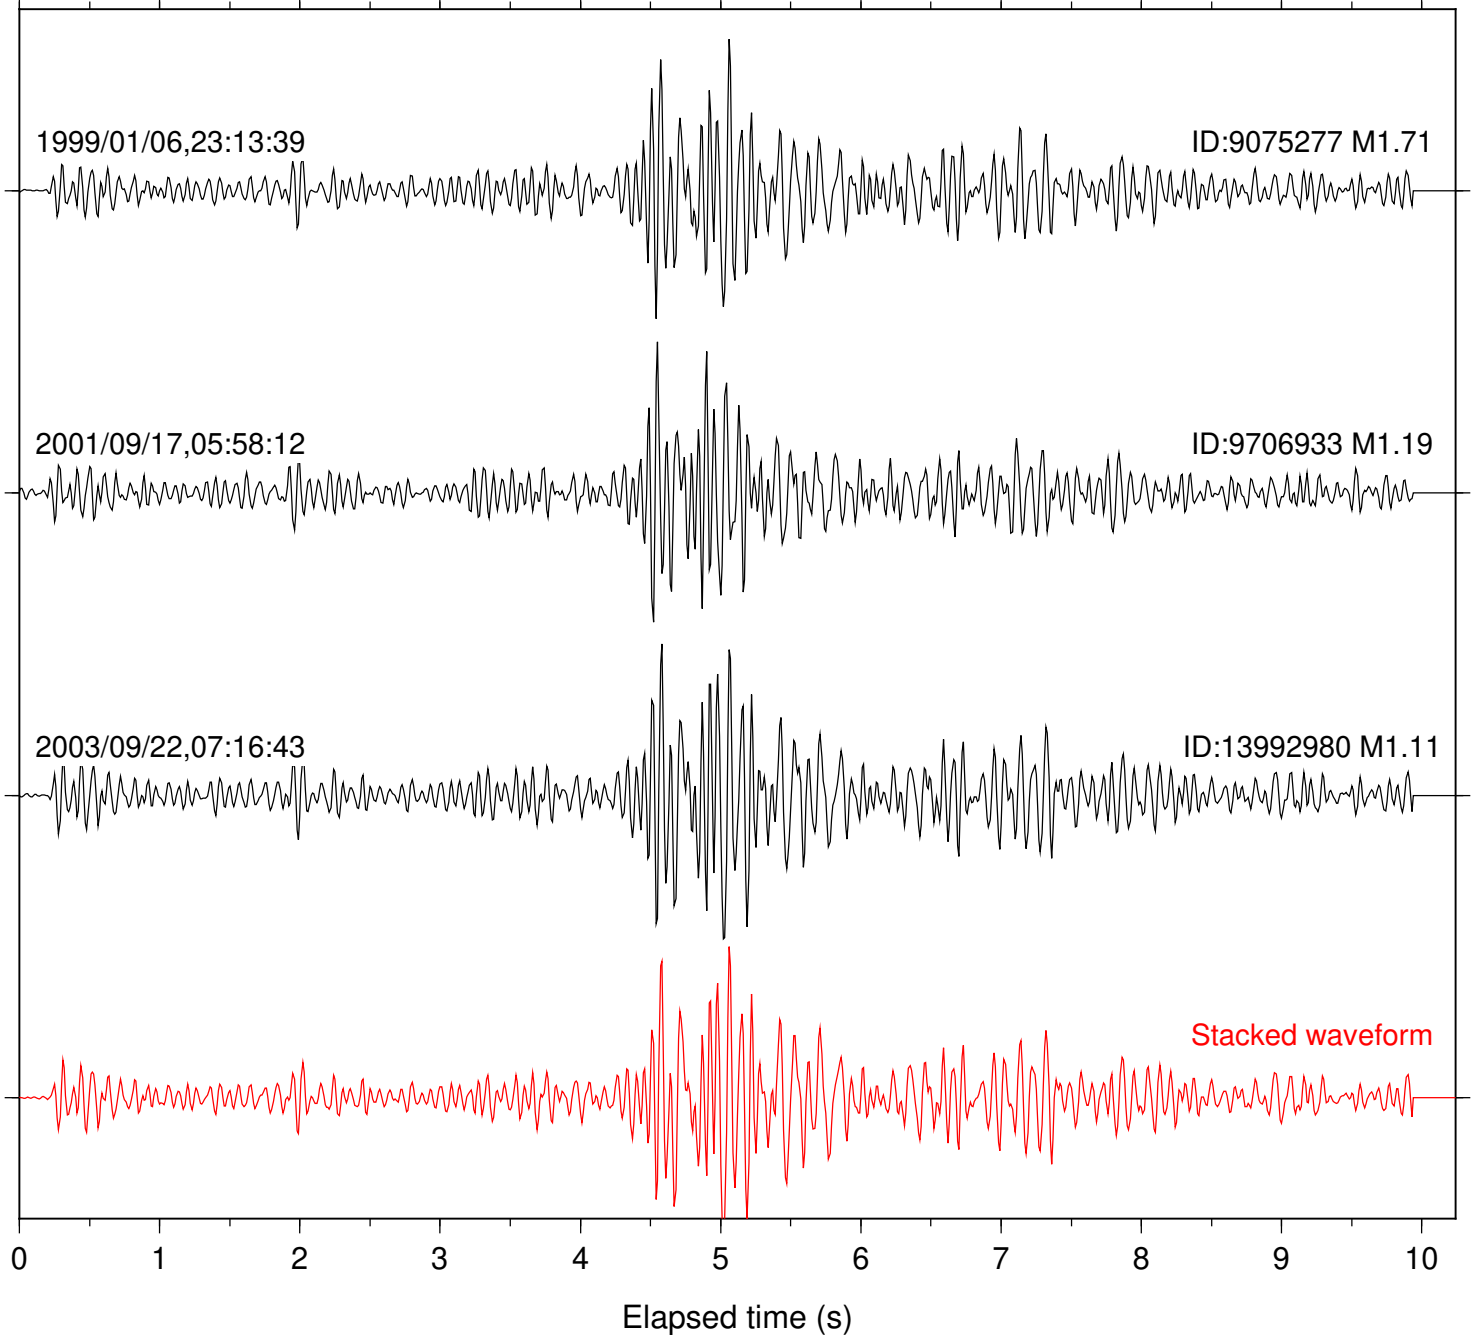

Station: BAC Com: EHZ

Focal depth: 12.09 km

Station: DGR Com: HHZ

Focal depth: 12.09 km

Station: LVA2 Com: HHZ

Focal depth: 12.09 km

Station: POB2 Com: HHZ

Focal depth: 12.09 km

Station: SND Com: HHZ

Focal depth: 12.09 km