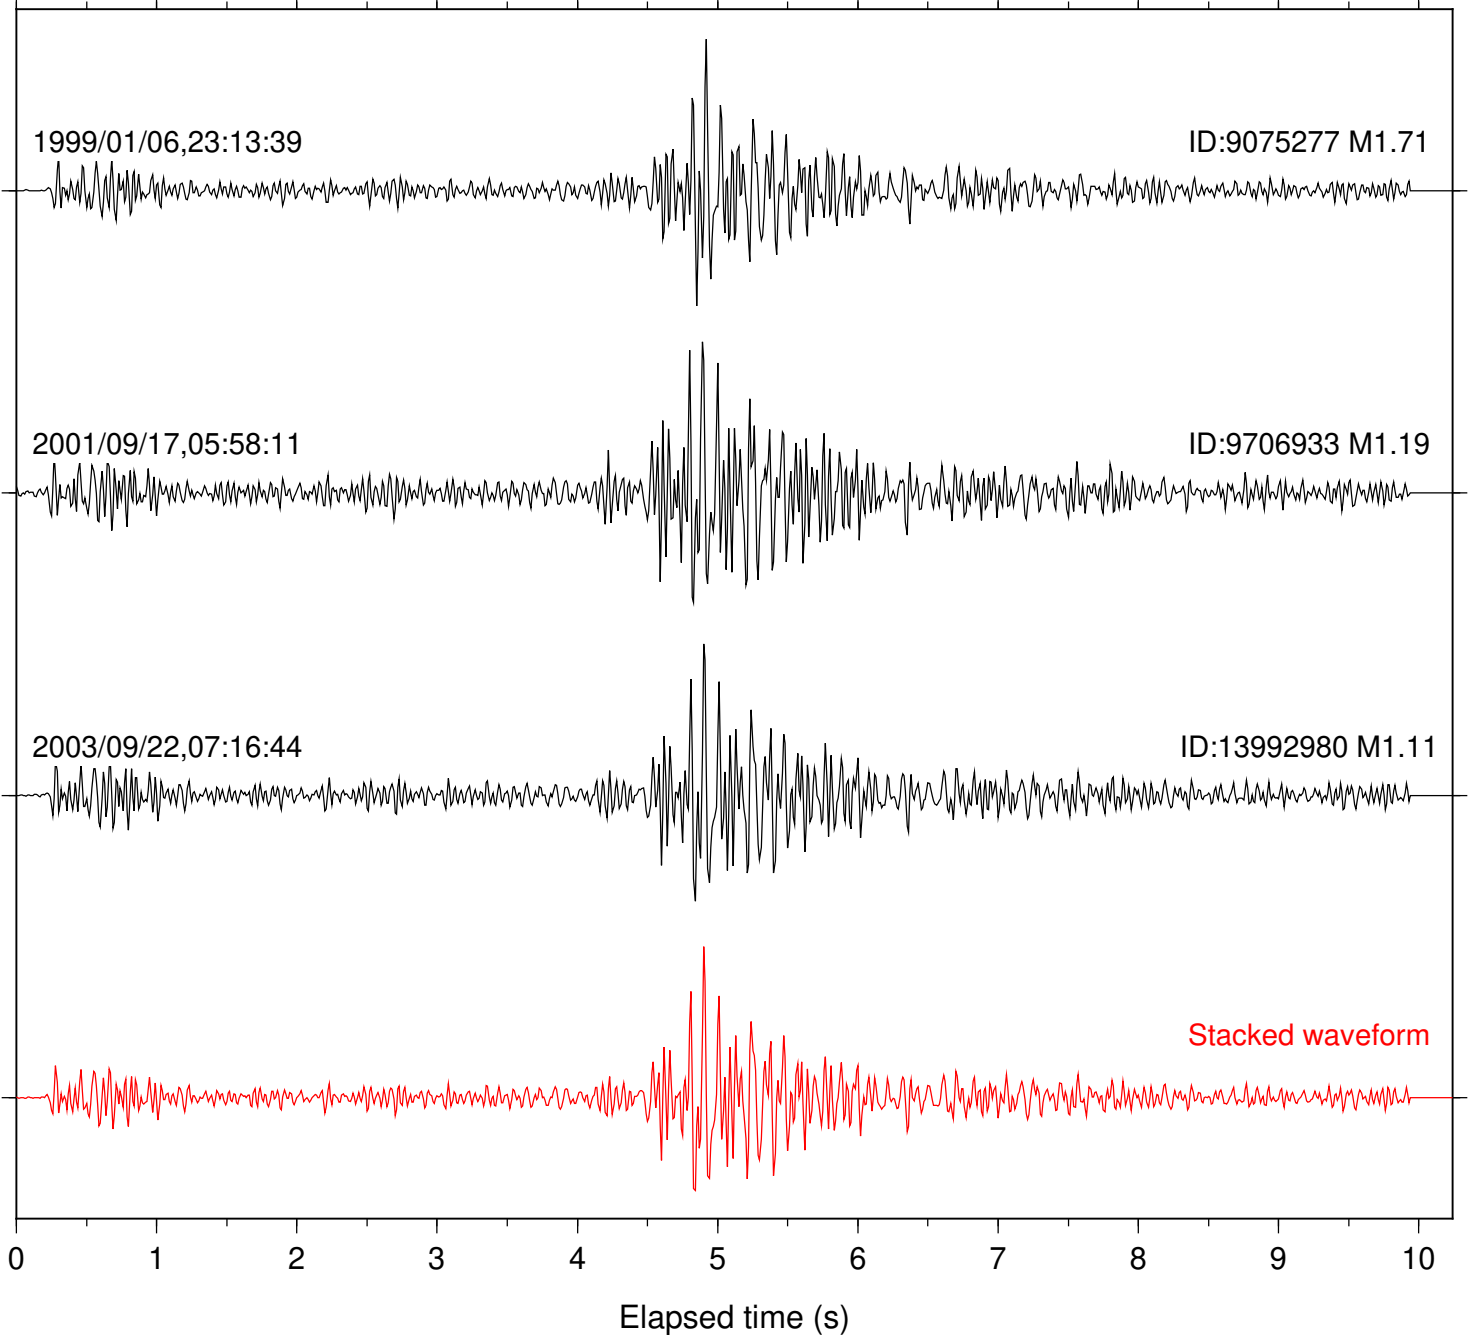

Station: BAC Com: EHZ

Focal depth: 12.09 km

Station: DGR Com: HHZ

Focal depth: 12.09 km

Station: LVA2 Com: HHZ

Focal depth: 12.09 km

Station: POB2 Com: HHZ

Focal depth: 12.09 km

Station: SND Com: HHZ

Focal depth: 12.09 km