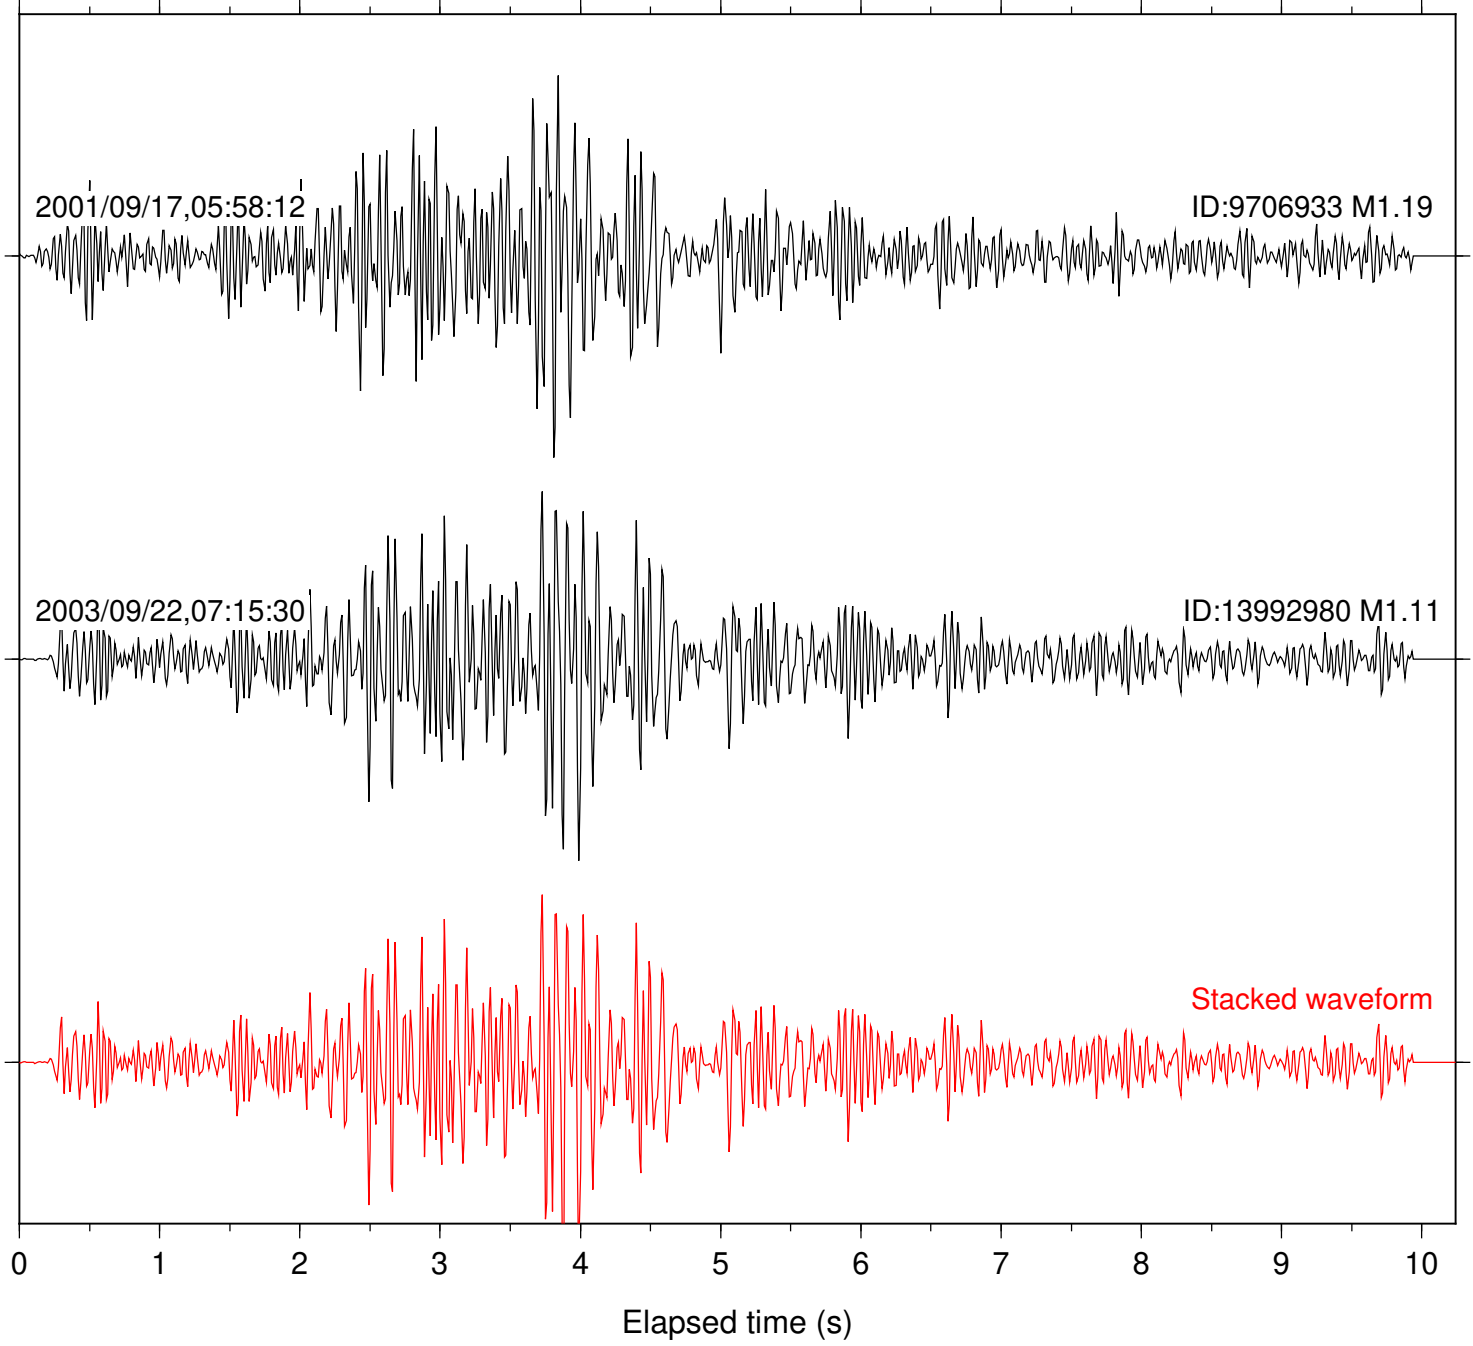

Station: BAC Com: EHZ

Focal depth: 12.09 km

Station: DGR Com: HHZ

Focal depth: 12.09 km

Station: LVA2 Com: HHZ

Focal depth: 12.09 km

Station: POB2 Com: HHZ

Focal depth: 12.09 km

Station: SND Com: HHZ

Focal depth: 12.09 km