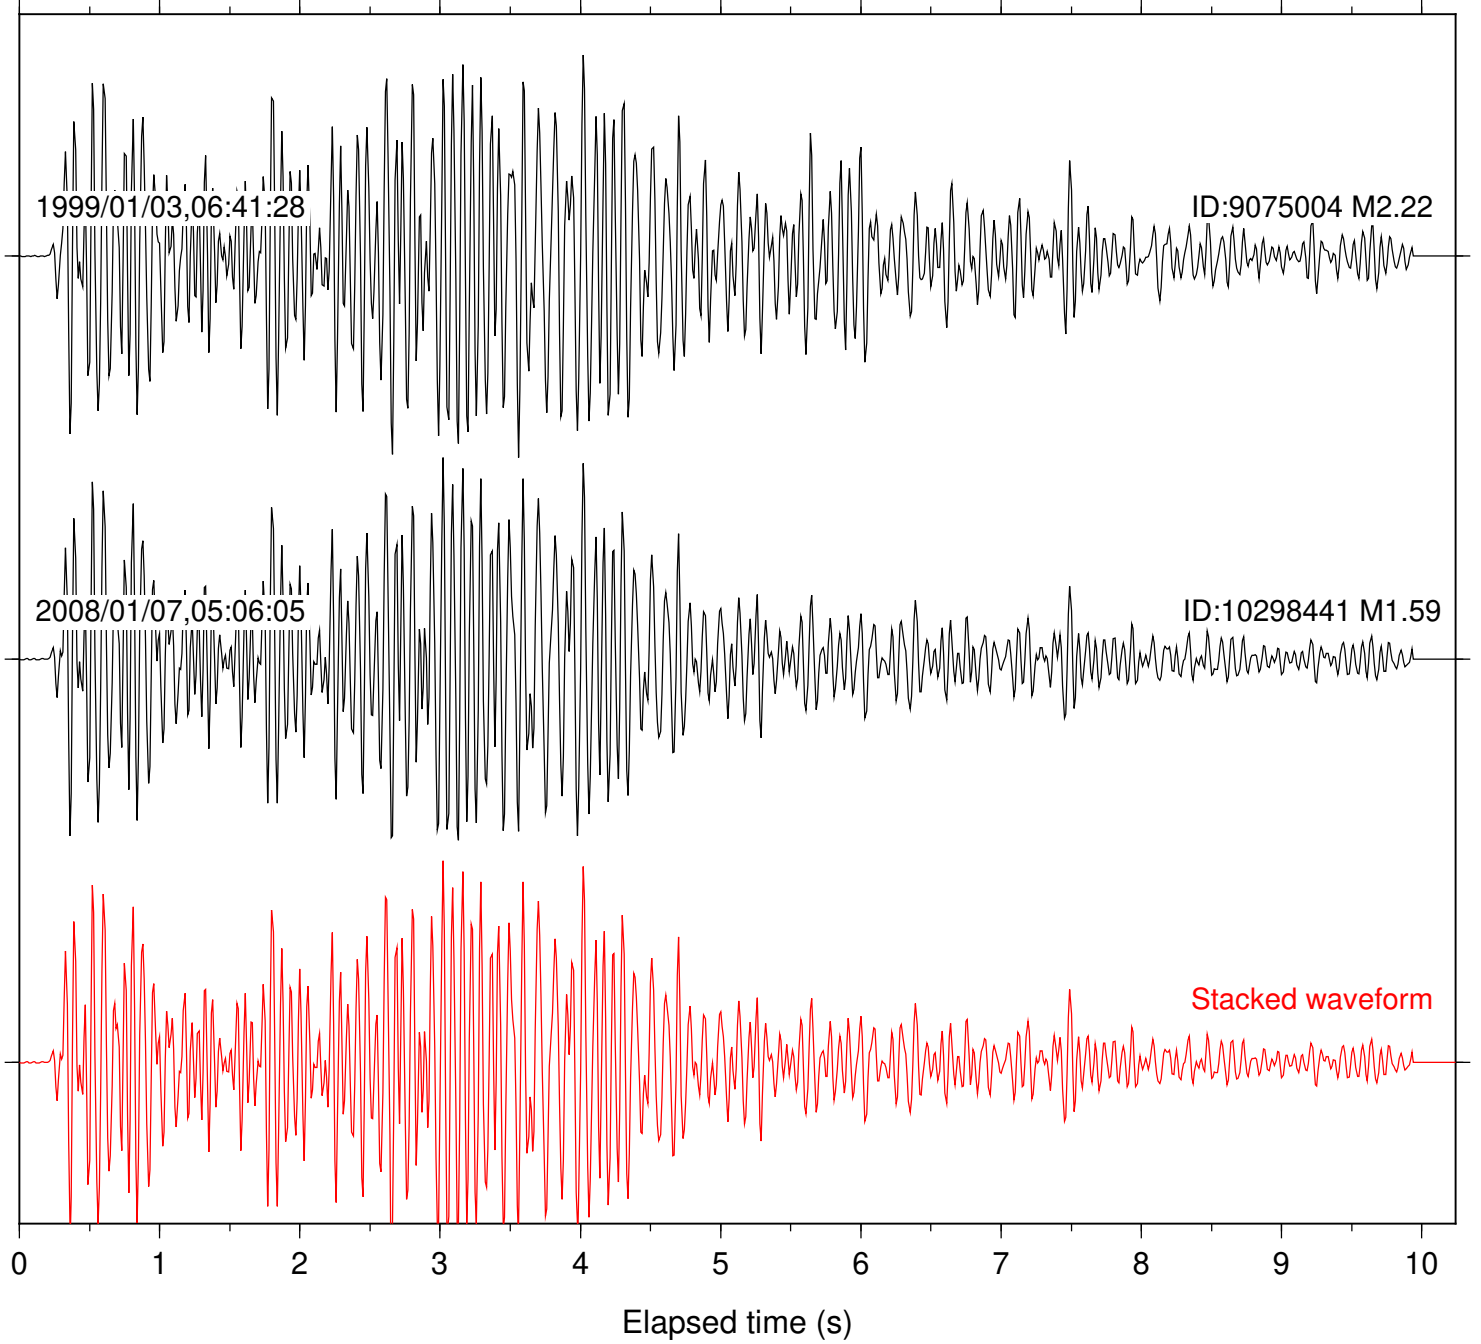

Station: BAC Com: EHZ

Focal depth: 15.35 km

Station: DGR Com: HHZ

Focal depth: 15.35 km

Station: FRD Com: HHZ

Focal depth: 15.35 km

Station: POB2 Com: HHZ

Focal depth: 15.35 km

Station: SND Com: HHZ

Focal depth: 15.35 km