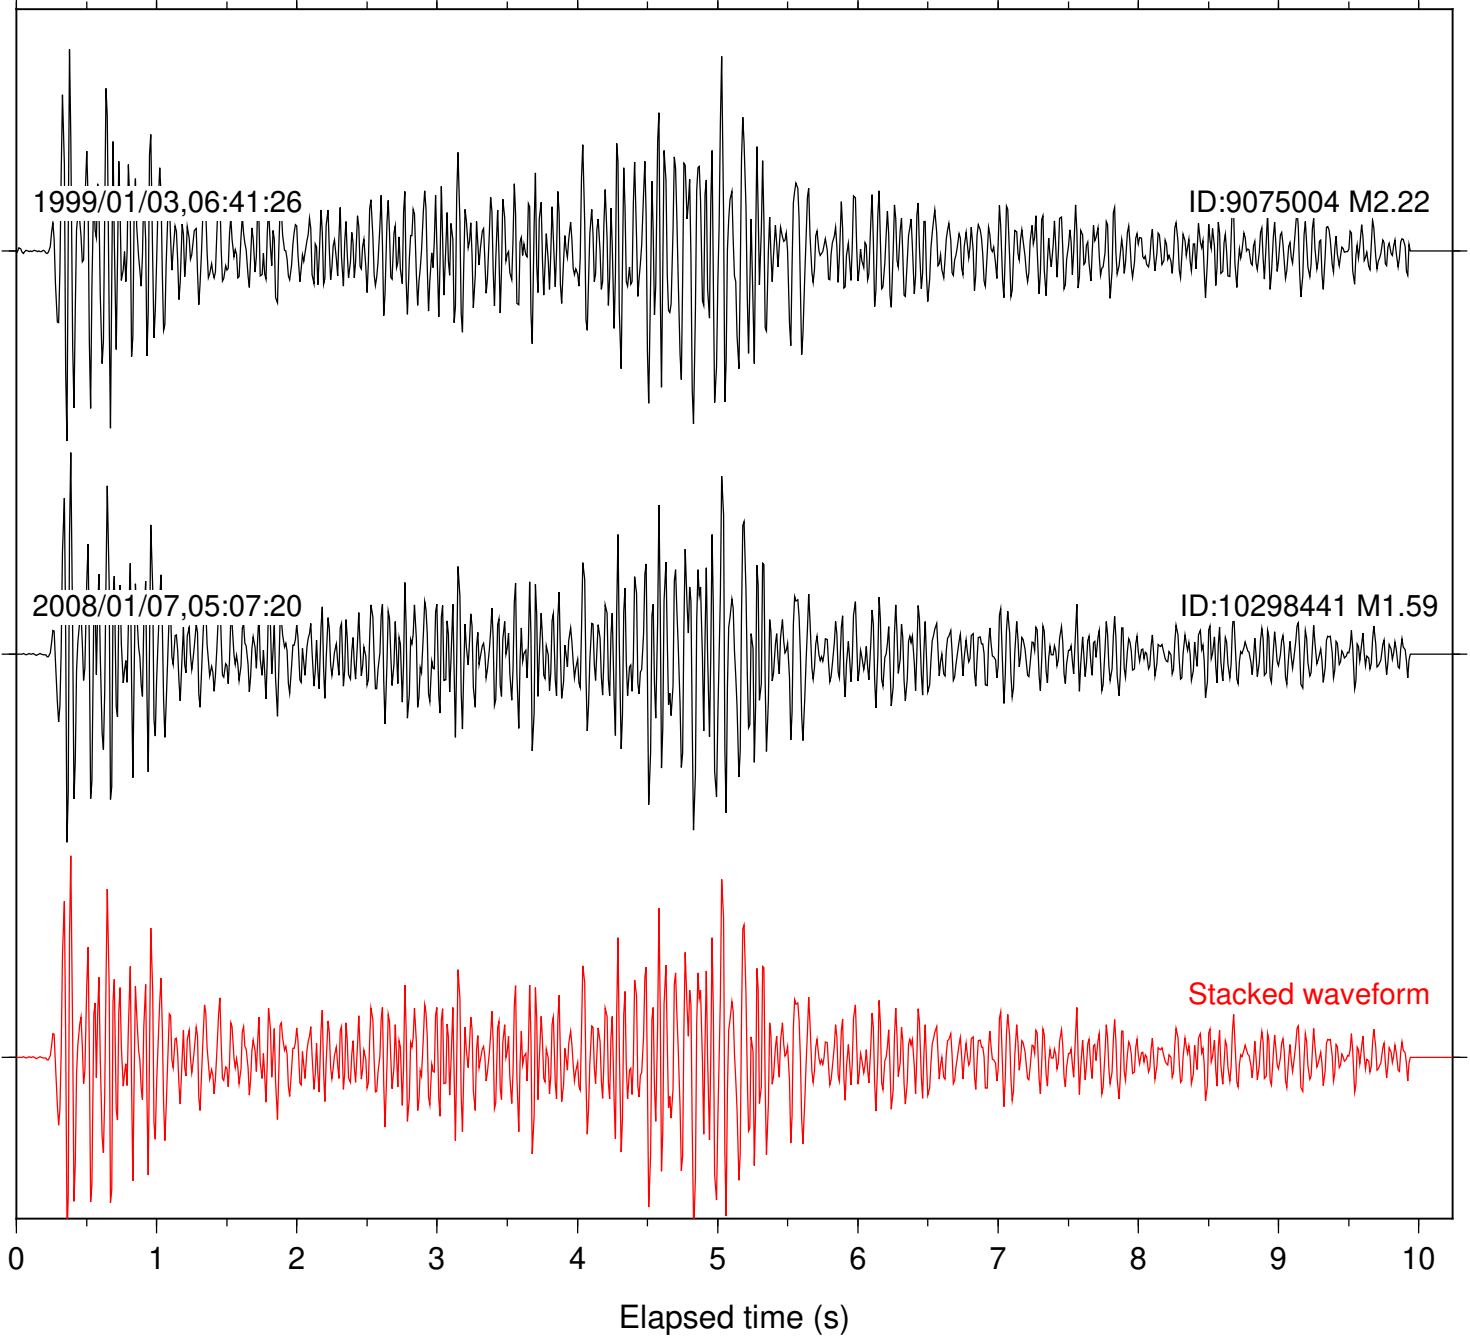

Station: BAC Com: EHZ

Focal depth: 15.35 km

Station: DGR Com: HHZ

Focal depth: 15.35 km

Station: FRD Com: HHZ

Focal depth: 15.35 km

Station: POB2 Com: HHZ

Focal depth: 15.35 km

Station: SND Com: HHZ

Focal depth: 15.35 km