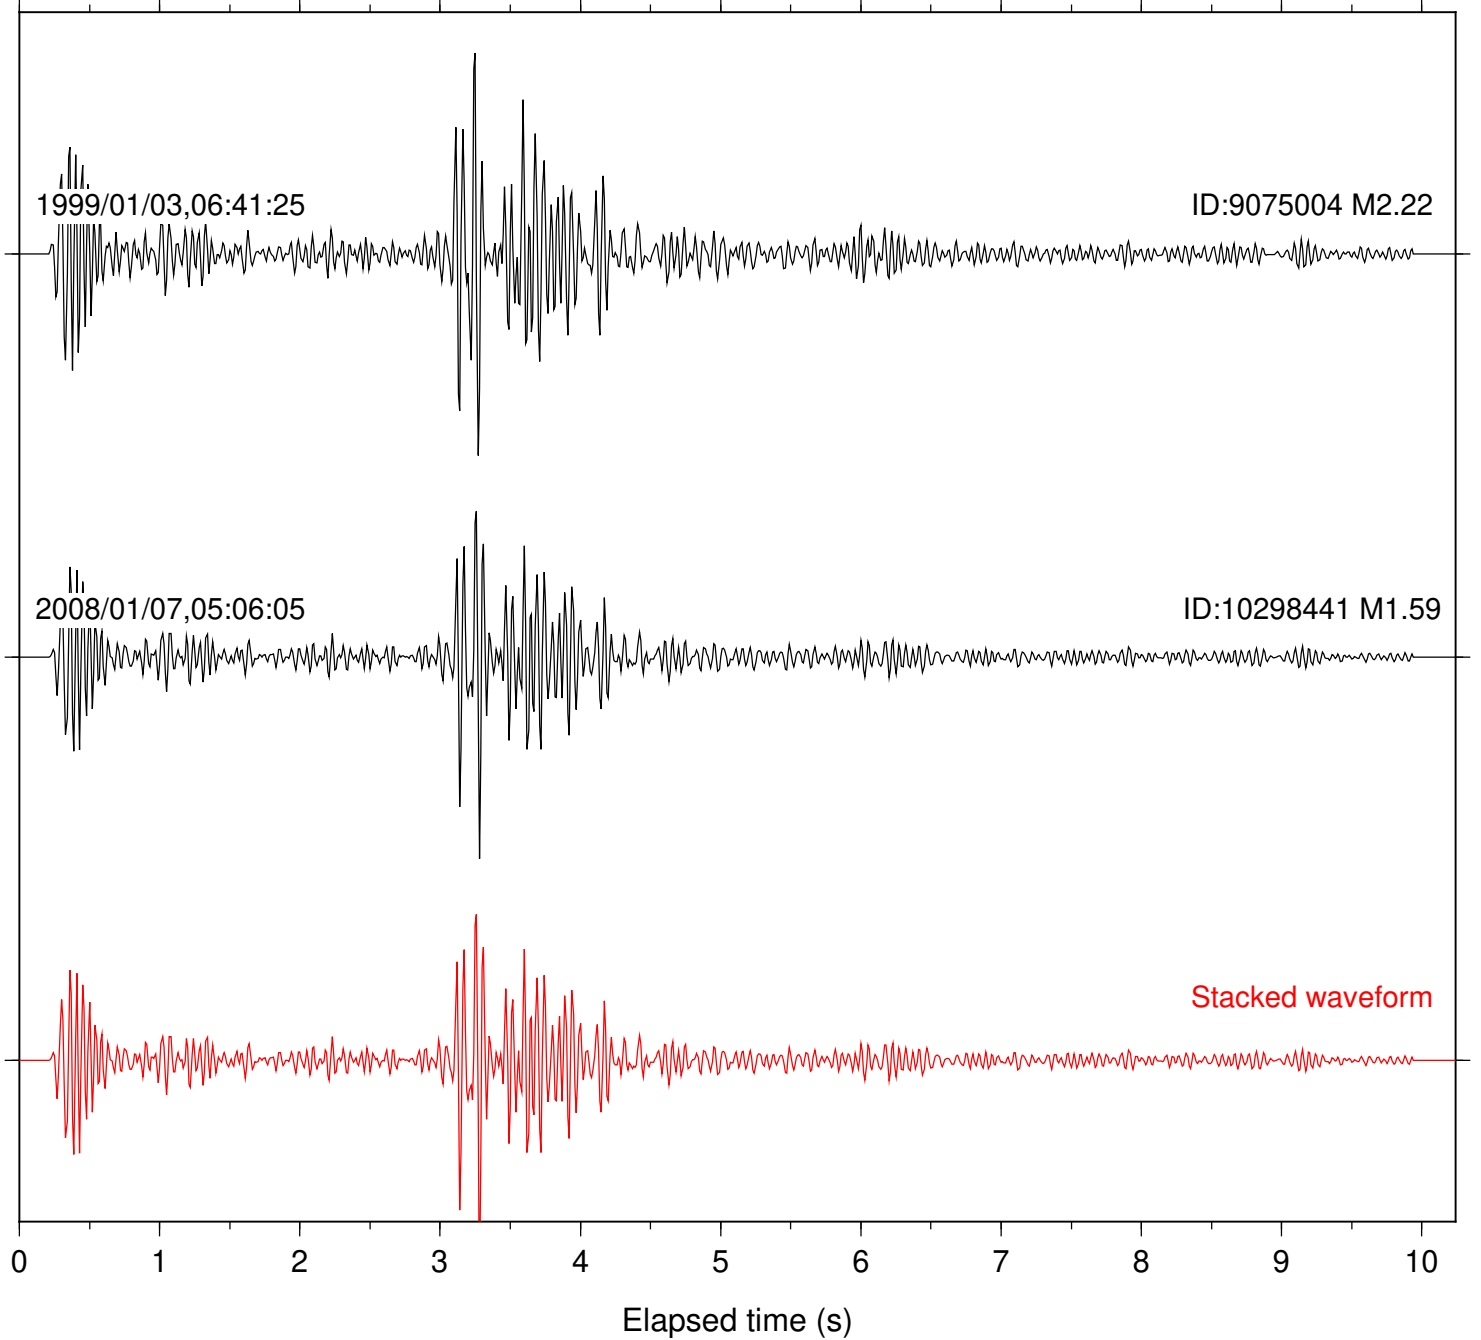

Station: BAC Com: EHZ

Focal depth: 15.35 km

Station: DGR Com: HHZ

Focal depth: 15.35 km

Station: FRD Com: HHZ

Focal depth: 15.35 km

Station: POB2 Com: HHZ

Focal depth: 15.35 km

Station: SND Com: HHZ

Focal depth: 15.35 km