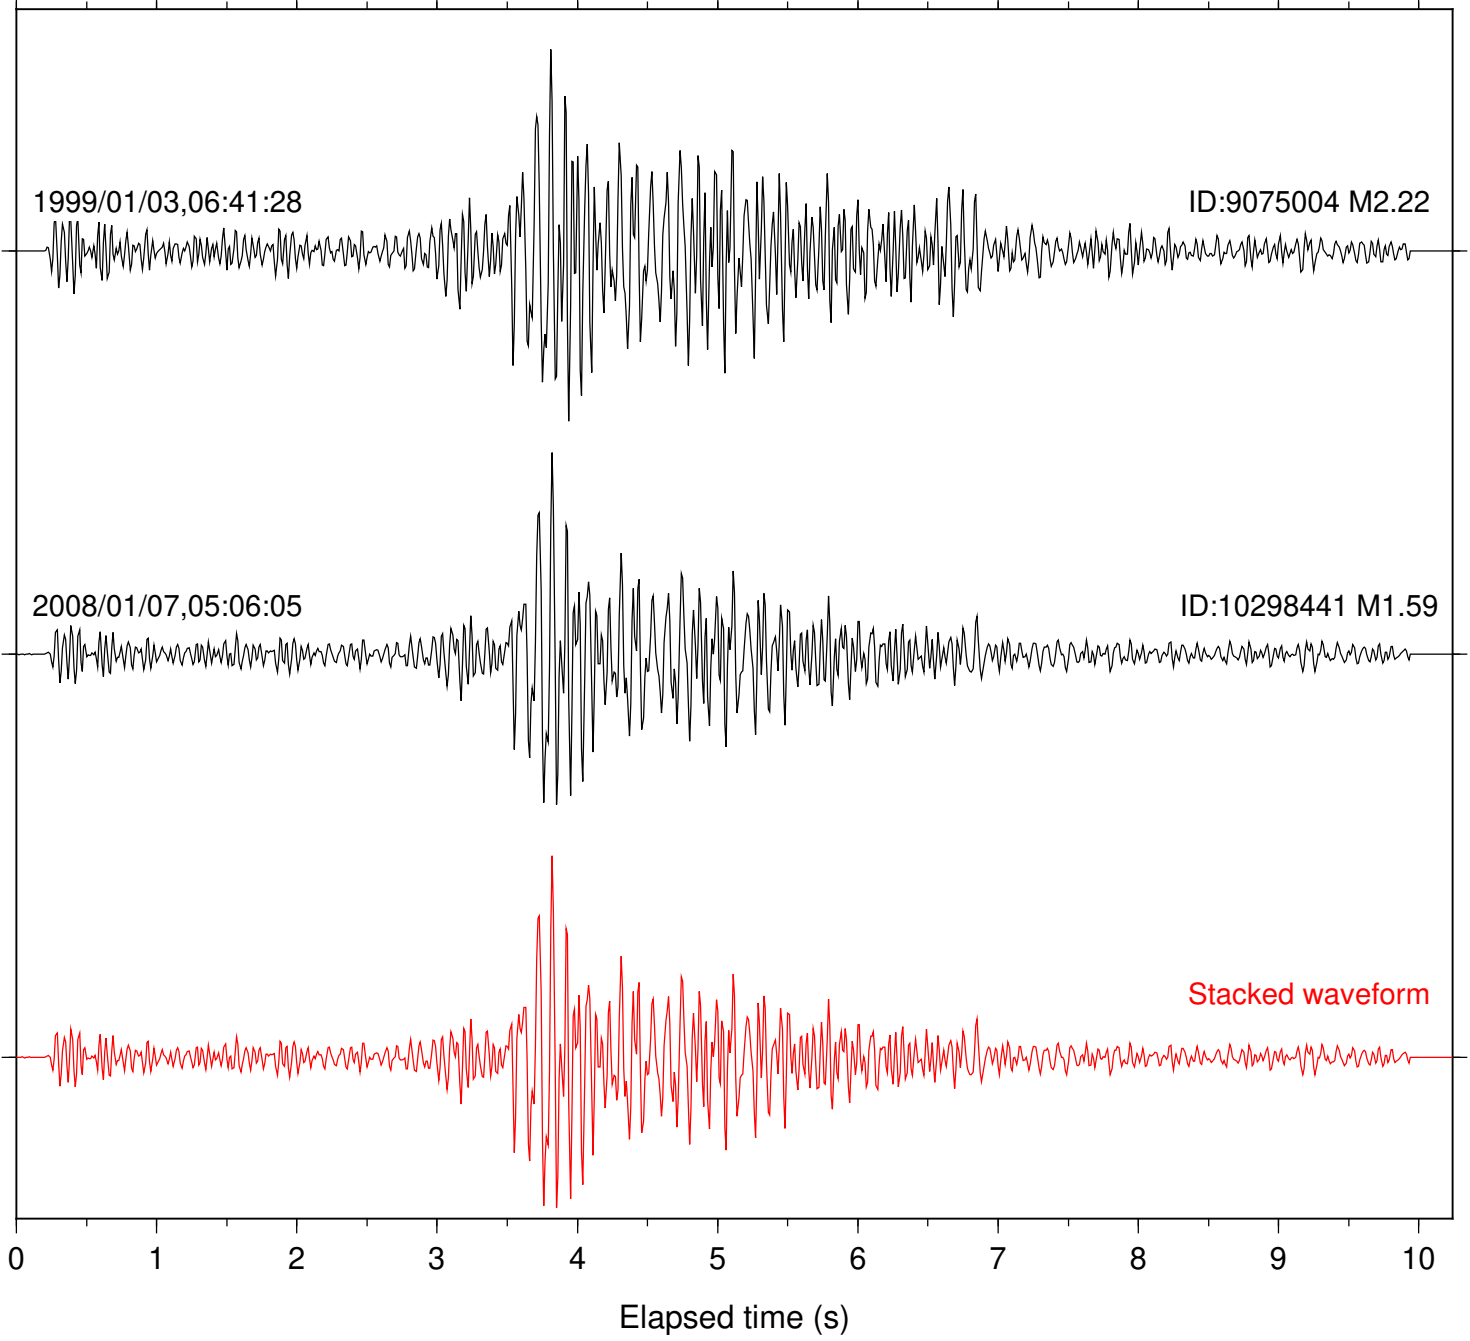

Station: BAC Com: EHZ

Focal depth: 15.35 km

Station: DGR Com: HHZ

Focal depth: 15.35 km

Station: FRD Com: HHZ

Focal depth: 15.35 km

Station: POB2 Com: HHZ

Focal depth: 15.35 km

Station: SND Com: HHZ

Focal depth: 15.35 km