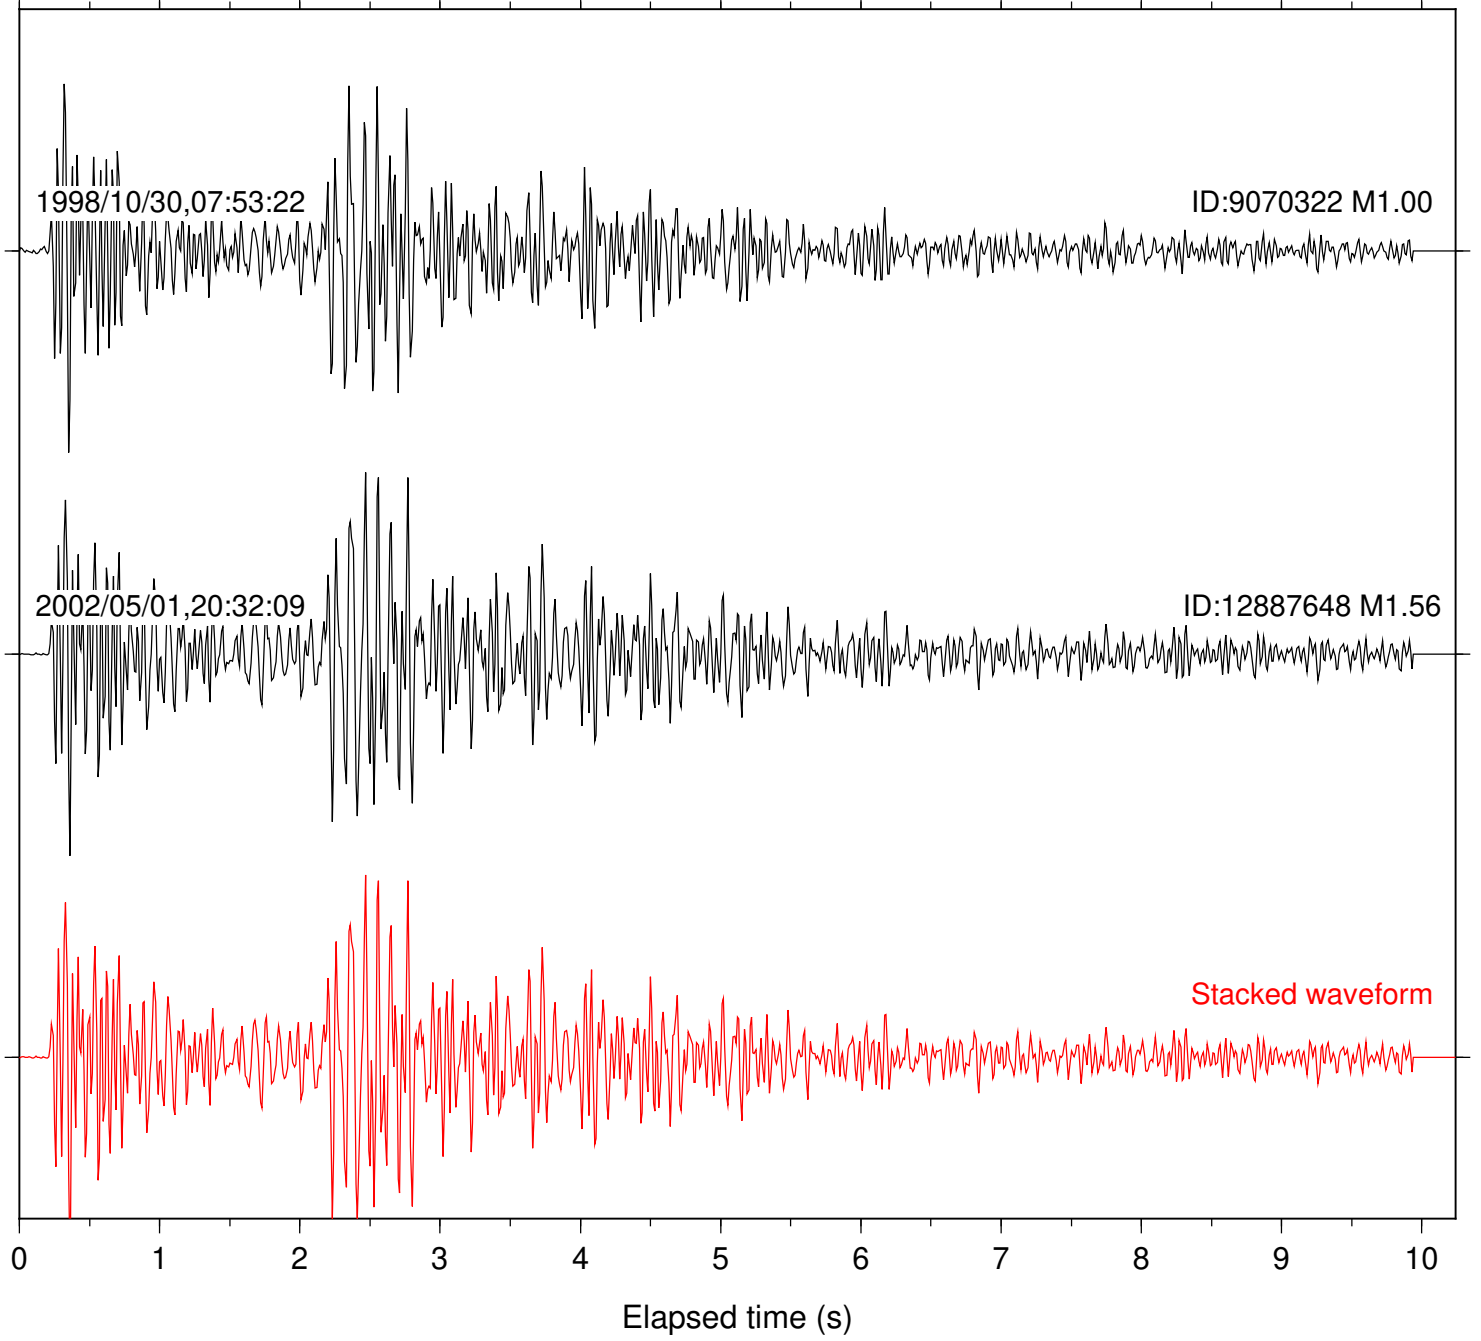

Station: BAC Com: EHZ

Focal depth: 6.99 km

Station: FRD Com: HHZ

Focal depth: 6.99 km

1998/10/30,07:52:17

ID:9070322 M1.00

2002/05/01,20:30:58

ID:12887648 M1.56

Stacked waveform

0 1 2 3 4 5 6 7 8 9 10

Elapsed time (s)