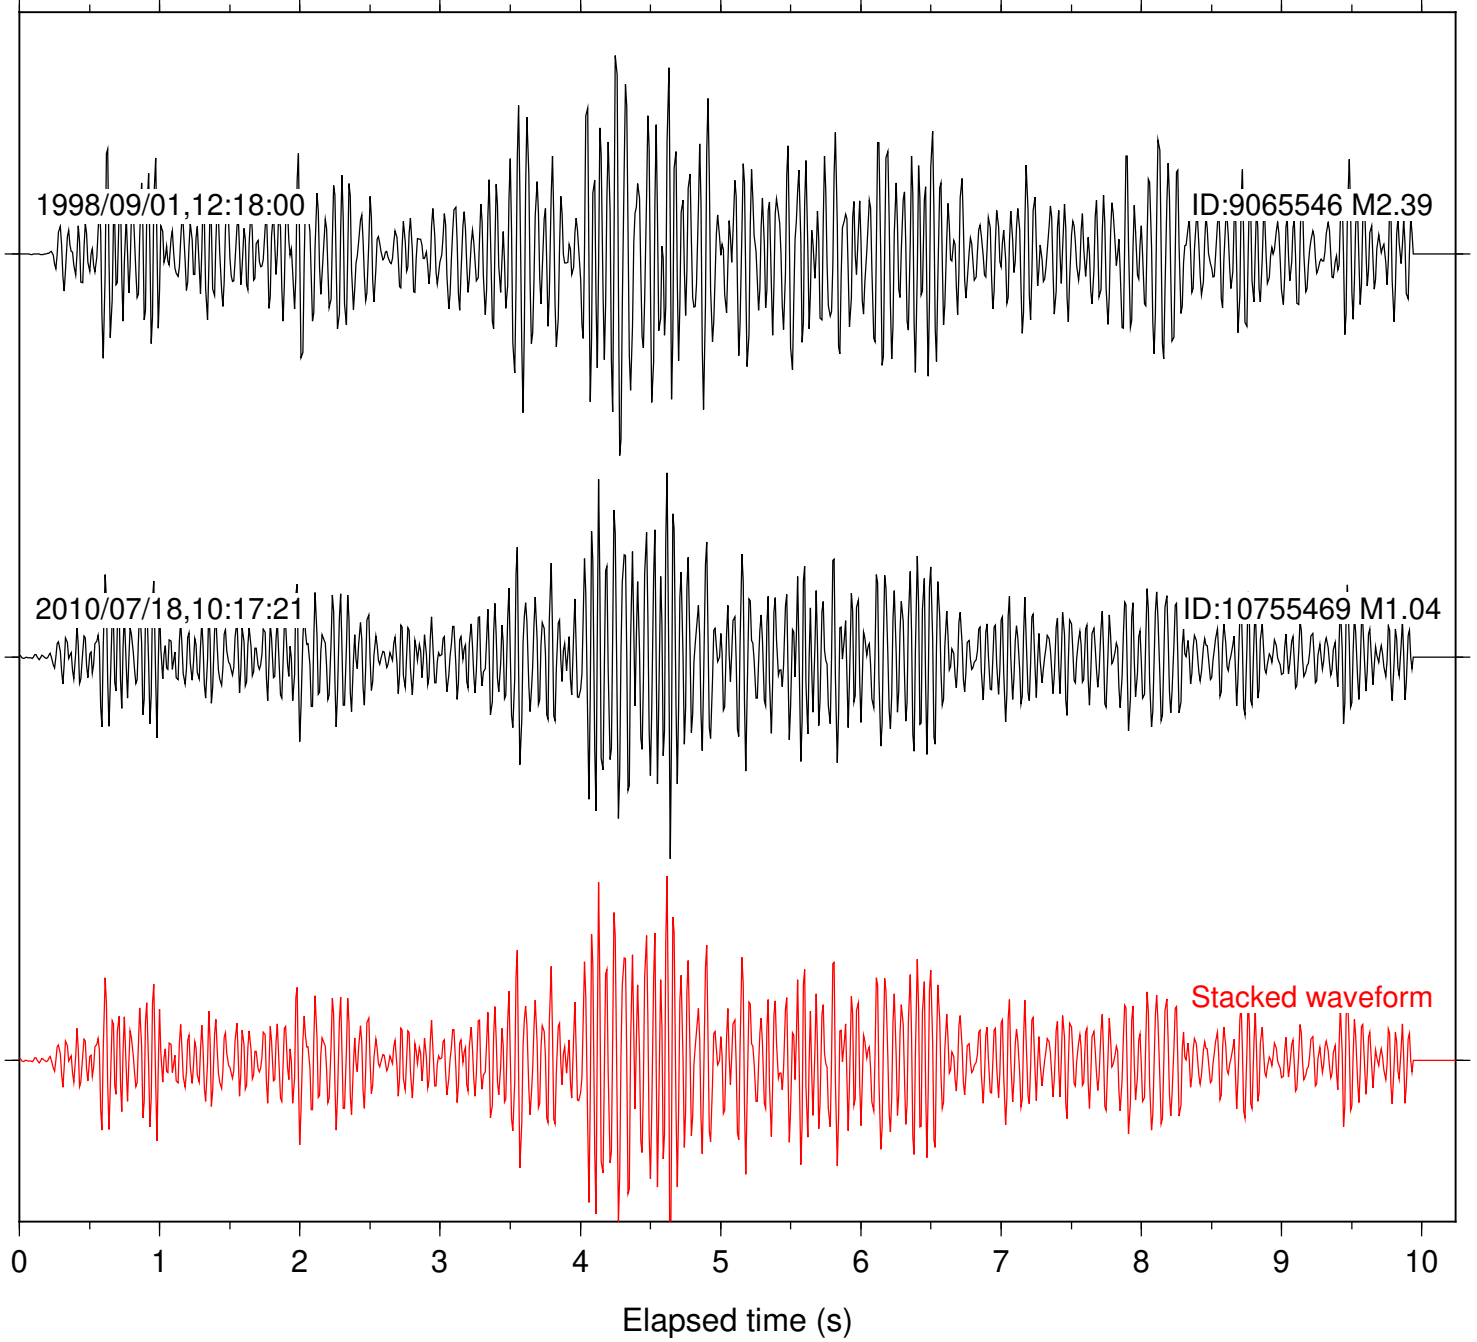

Station: DGR Com: HHZ

Focal depth: 14.09 km

Station: FRD Com: HHZ

Focal depth: 14.09 km

1998/09/01,12:16:37

ID:9065546 M2.39

2010/07/18,10:17:21

ID:10755469 M1.04

Stacked waveform

0 1 2 3 4 5 6 7 8 9 10

Elapsed time (s)

Station: HMT2 Com: HHZ

Focal depth: 14.09 km

Station: KNW Com: HHZ

Focal depth: 14.09 km

Station: PFO Com: HHZ

Focal depth: 14.09 km

Station: SND Com: HHZ

Focal depth: 14.09 km