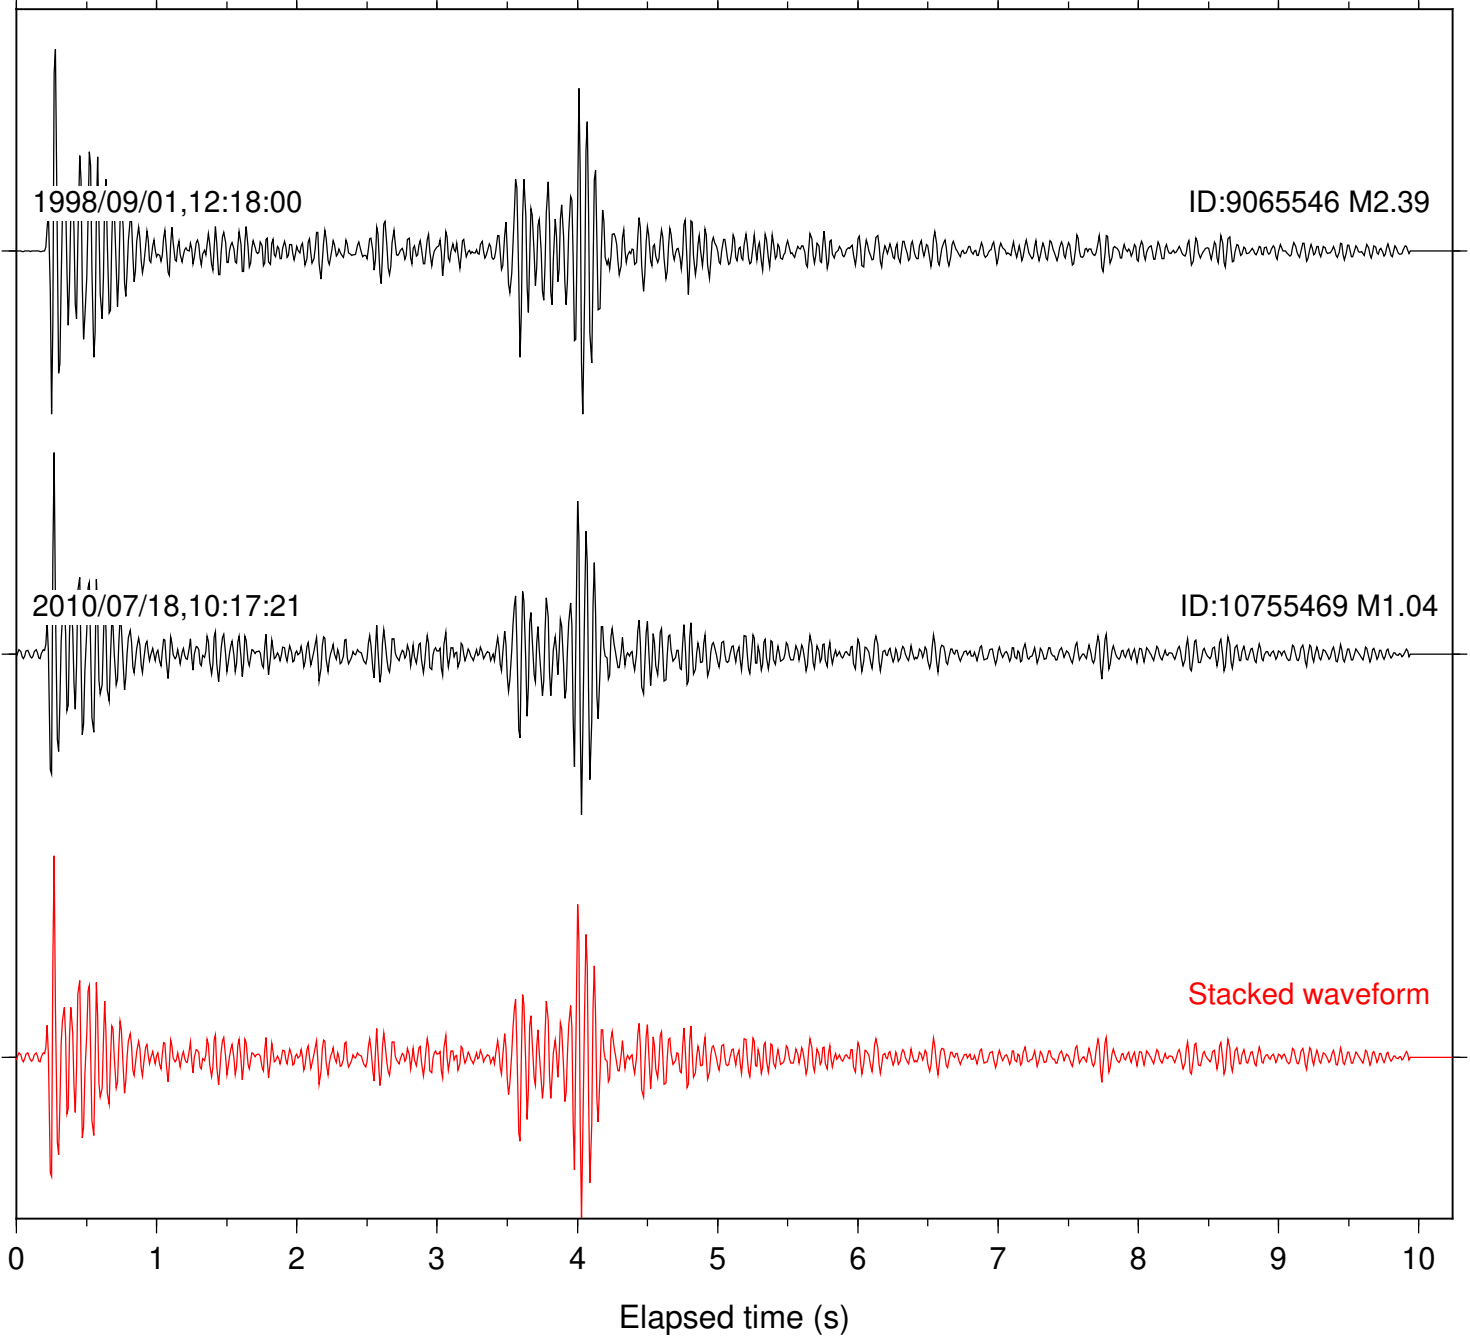

Station: DGR Com: HHZ

Focal depth: 14.09 km

Station: FRD Com: HHZ

Focal depth: 14.09 km

1998/09/01,12:16:37

ID:9065546 M2.39

2010/07/18,10:17:21

ID:10755469 M1.04

Stacked waveform

0 1 2 3 4 5 6 7 8 9 10

Elapsed time (s)

Station: HMT2 Com: HHZ

Focal depth: 14.09 km

Station: KNW Com: HHZ

Focal depth: 14.09 km

Station: PFO Com: HHZ

Focal depth: 14.09 km

Station: SND Com: HHZ

Focal depth: 14.09 km