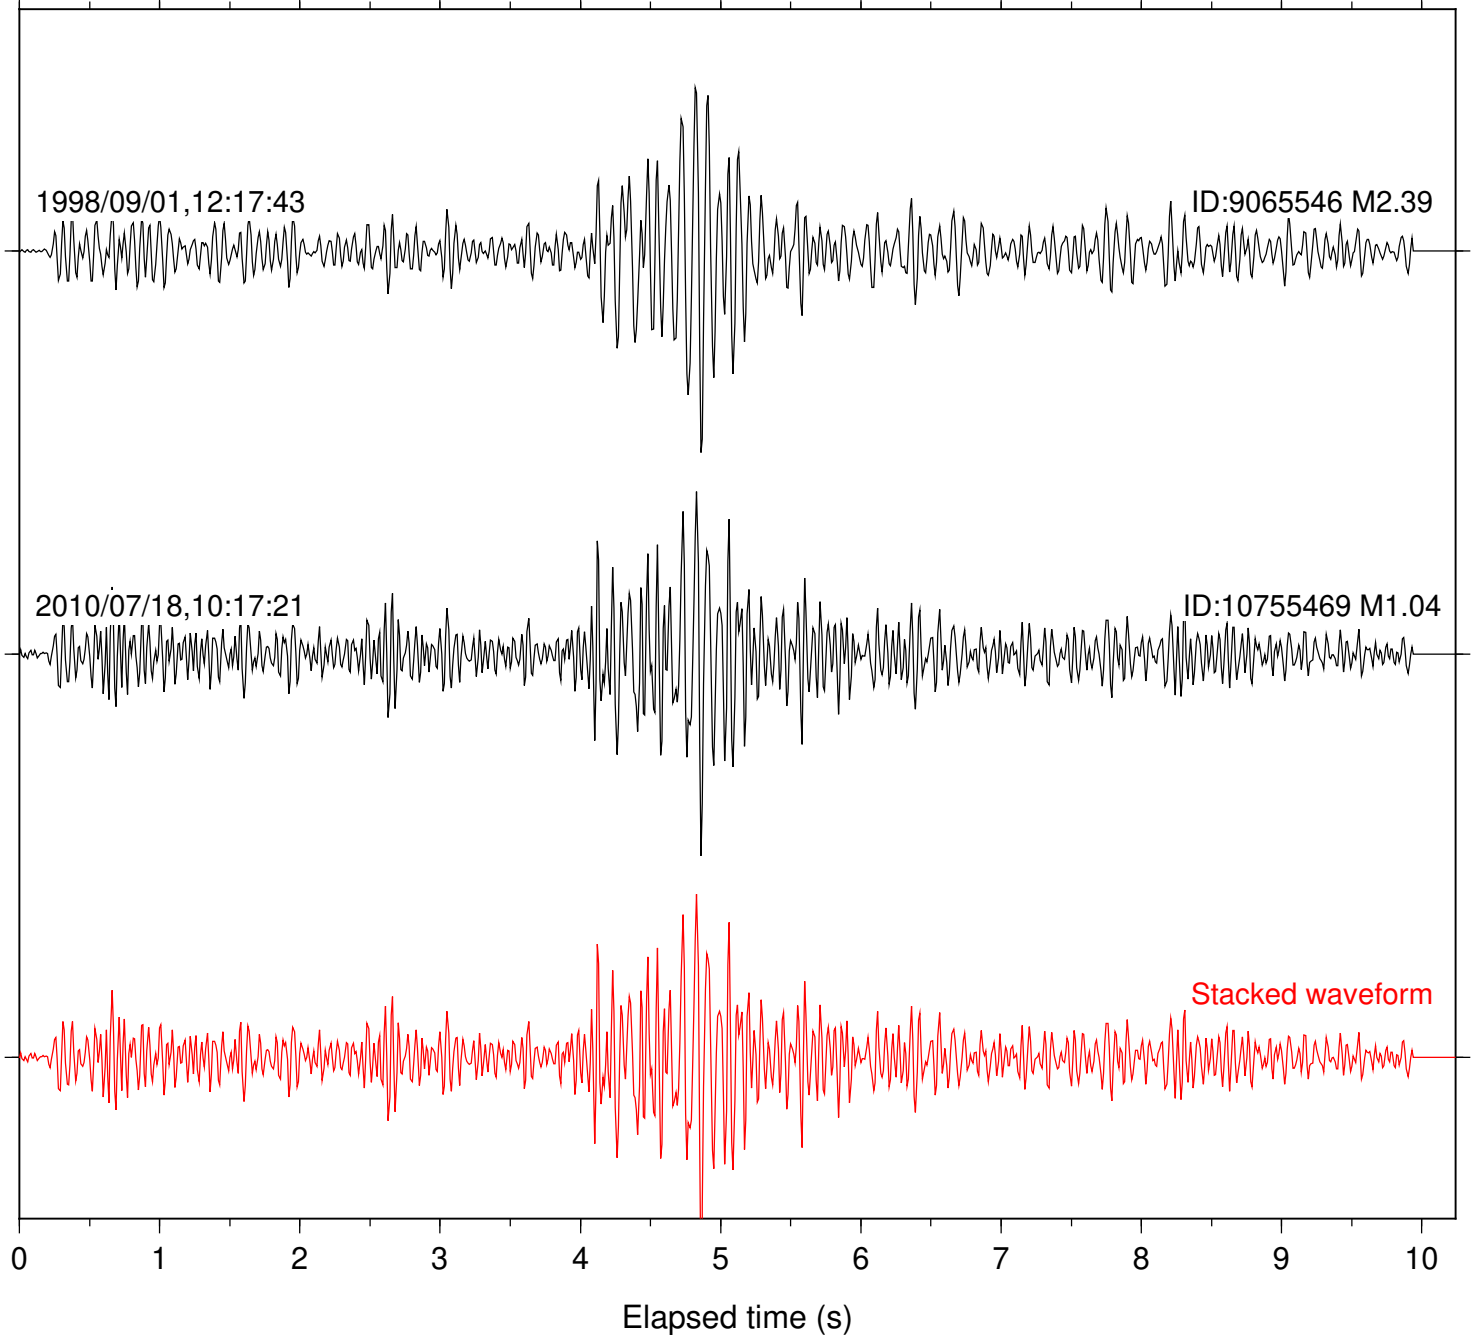

Station: DGR Com: HHZ

Focal depth: 14.09 km

Station: FRD Com: HHZ

Focal depth: 14.09 km

1998/09/01,12:16:37

ID:9065546 M2.39

2010/07/18,10:17:21

ID:10755469 M1.04

Stacked waveform

0 1 2 3 4 5 6 7 8 9 10

Elapsed time (s)

Station: HMT2 Com: HHZ

Focal depth: 14.09 km

Station: KNW Com: HHZ

Focal depth: 14.09 km

Station: PFO Com: HHZ

Focal depth: 14.09 km

Station: SND Com: HHZ

Focal depth: 14.09 km