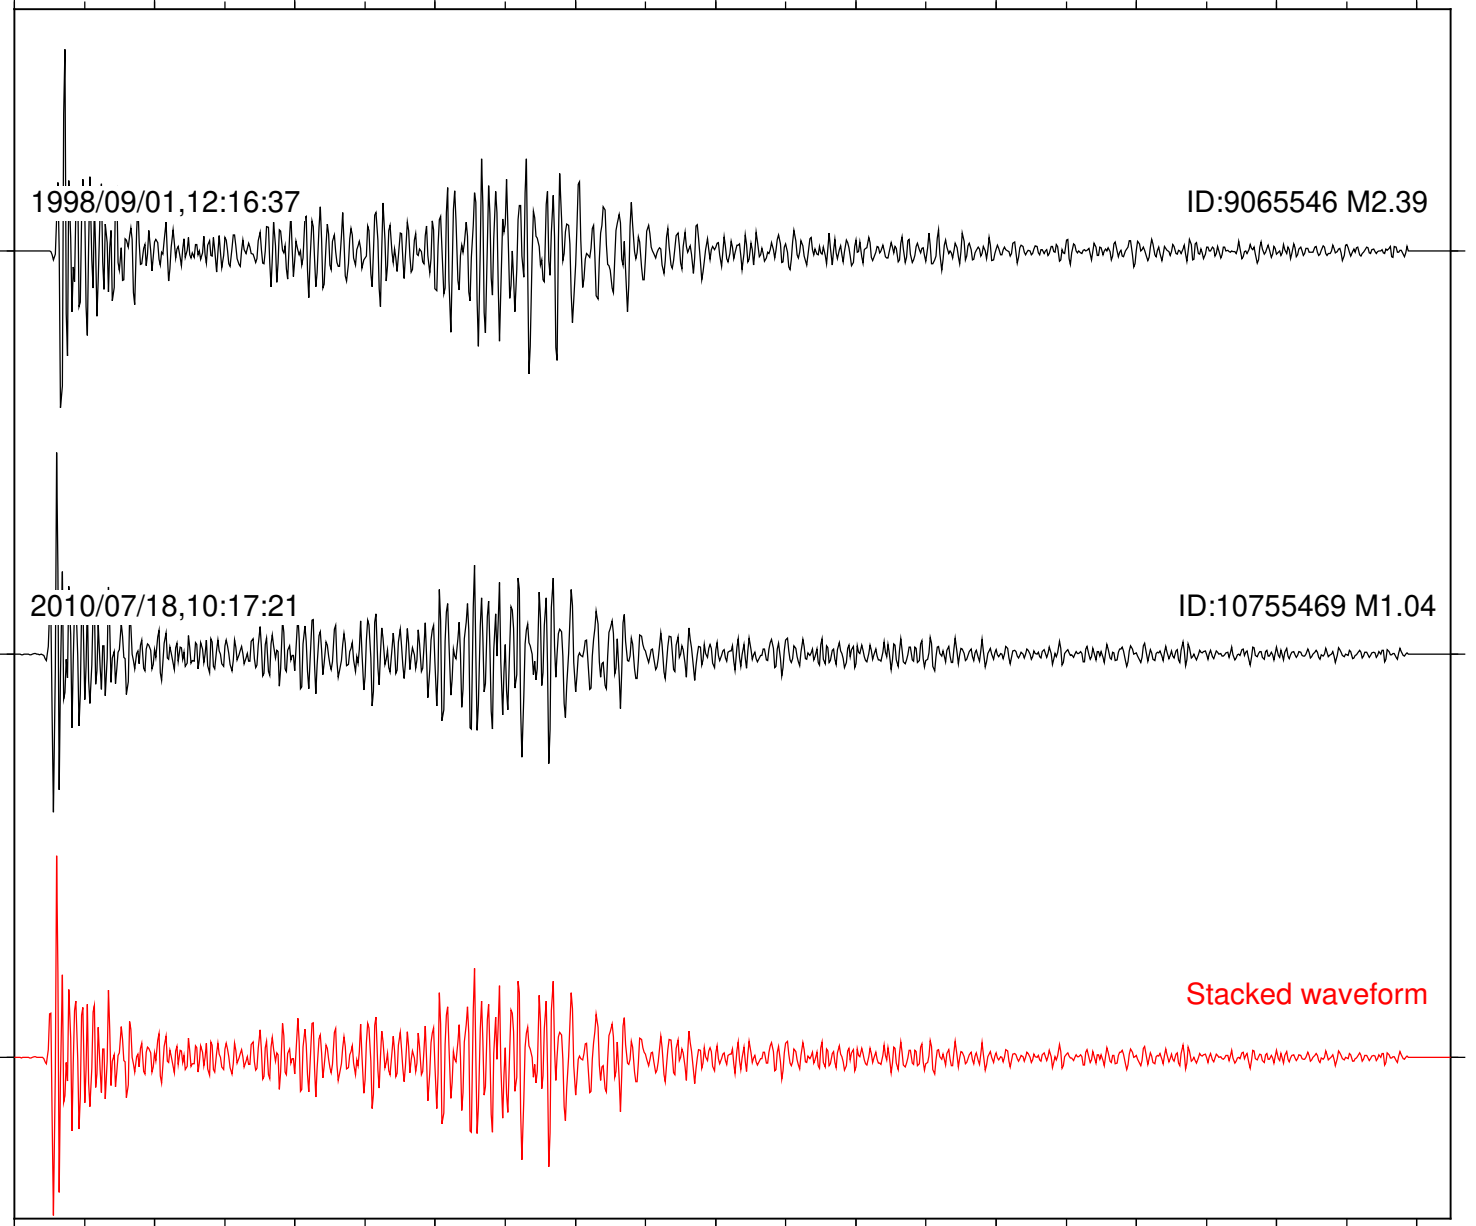

Station: DGR Com: HHZ

Focal depth: 14.09 km

Station: FRD Com: HHZ

Focal depth: 14.09 km

1998/09/01,12:16:37

ID:9065546 M2.39

2010/07/18,10:17:21

ID:10755469 M1.04

Stacked waveform

0 1 2 3 4 5 6 7 8 9 10

Elapsed time (s)

Station: HMT2 Com: HHZ

Focal depth: 14.09 km

Station: KNW Com: HHZ

Focal depth: 14.09 km

Station: PFO Com: HHZ

Focal depth: 14.09 km

Station: SND Com: HHZ

Focal depth: 14.09 km