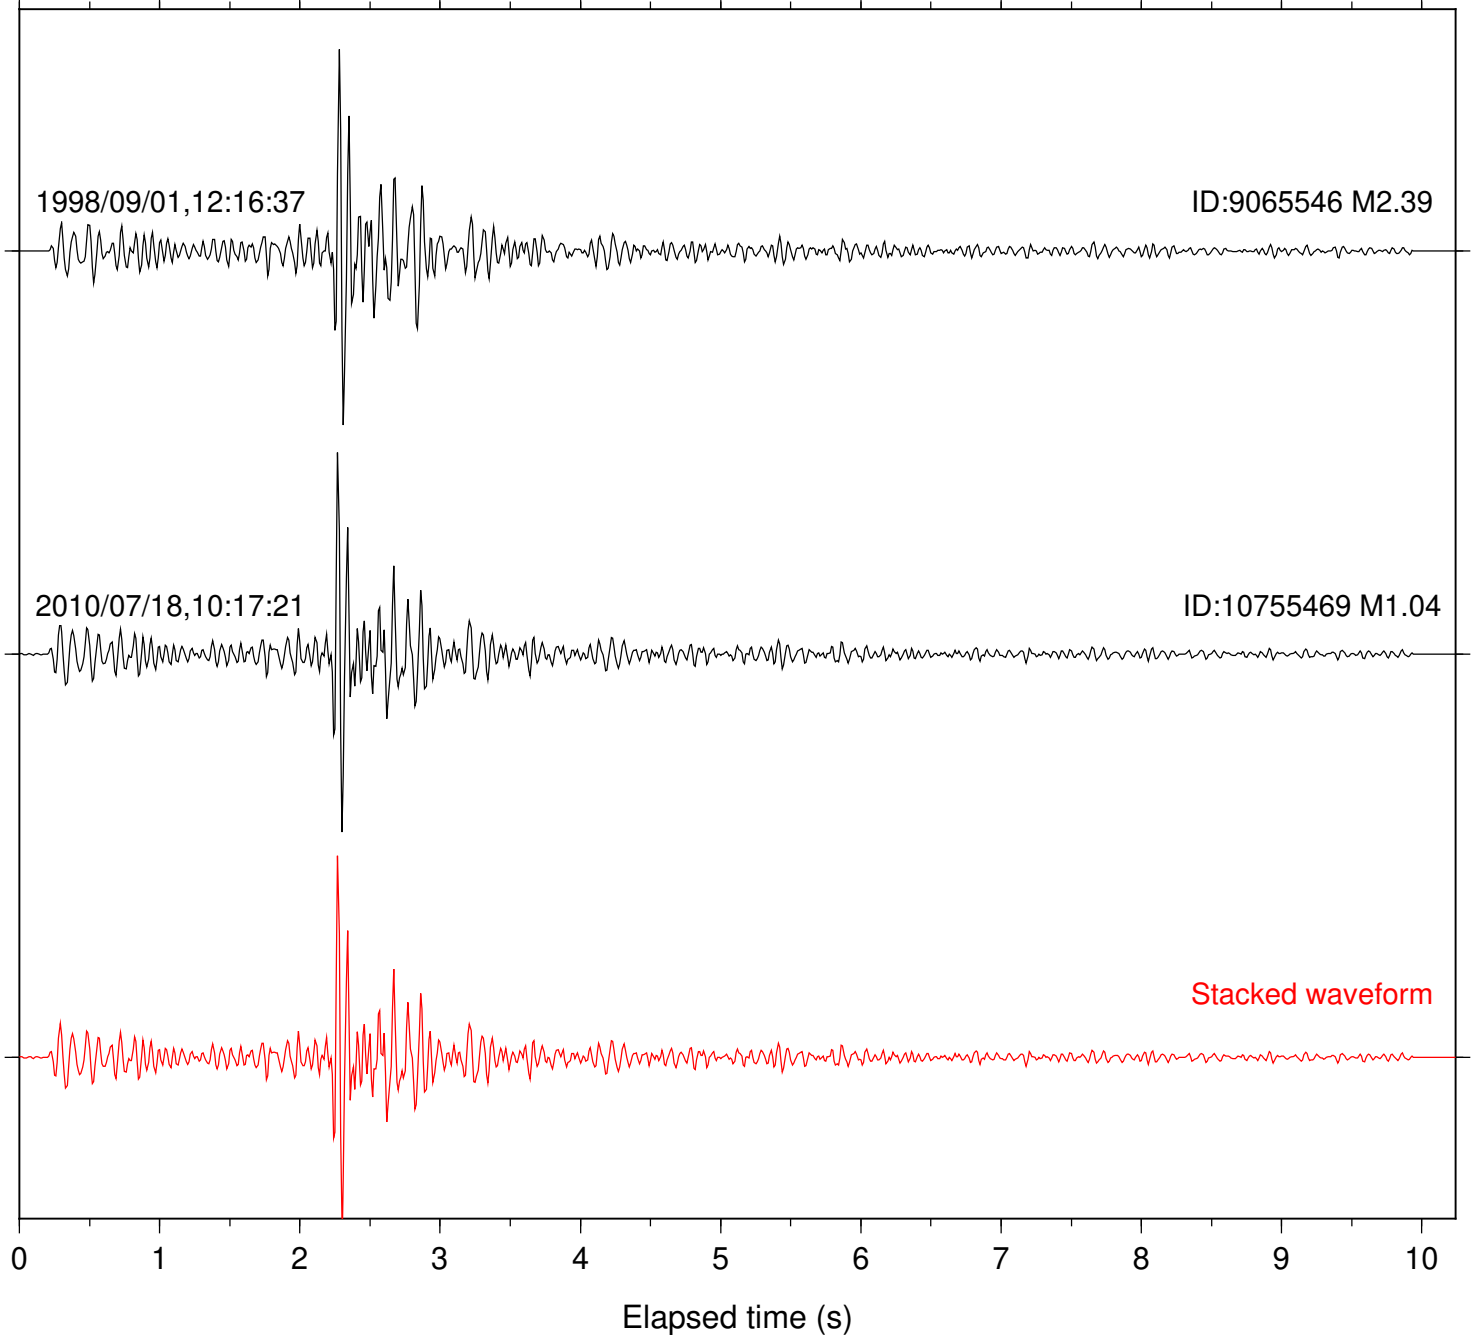

Station: DGR Com: HHZ

Focal depth: 14.09 km

Station: FRD Com: HHZ

Focal depth: 14.09 km

1998/09/01,12:16:37

ID:9065546 M2.39

2010/07/18,10:17:21

ID:10755469 M1.04

Stacked waveform

0 1 2 3 4 5 6 7 8 9 10

Elapsed time (s)

Station: HMT2 Com: HHZ

Focal depth: 14.09 km

Station: KNW Com: HHZ

Focal depth: 14.09 km

Station: PFO Com: HHZ

Focal depth: 14.09 km

Station: SND Com: HHZ

Focal depth: 14.09 km