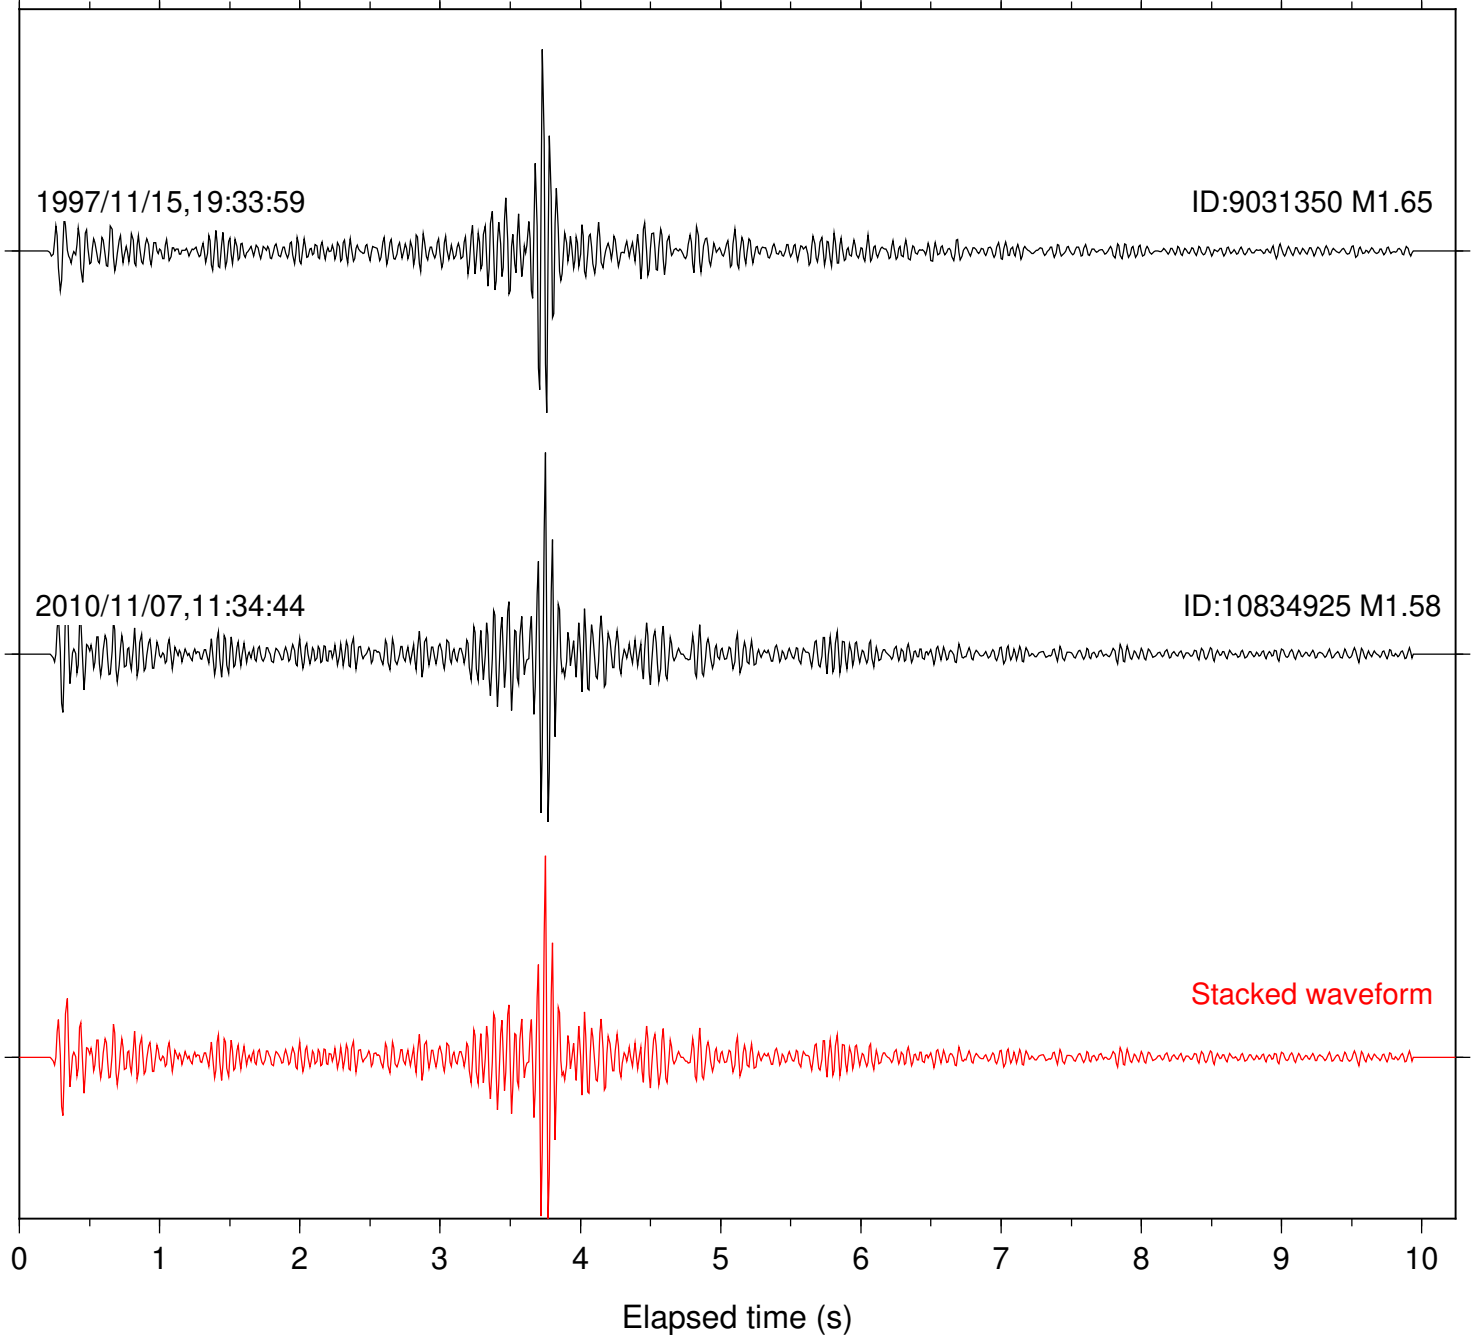

Station: DGR Com: HHZ

Focal depth: 16.57 km

Station: KNW Com: HHZ

Focal depth: 16.57 km

Station: SND Com: HHZ

Focal depth: 16.57 km