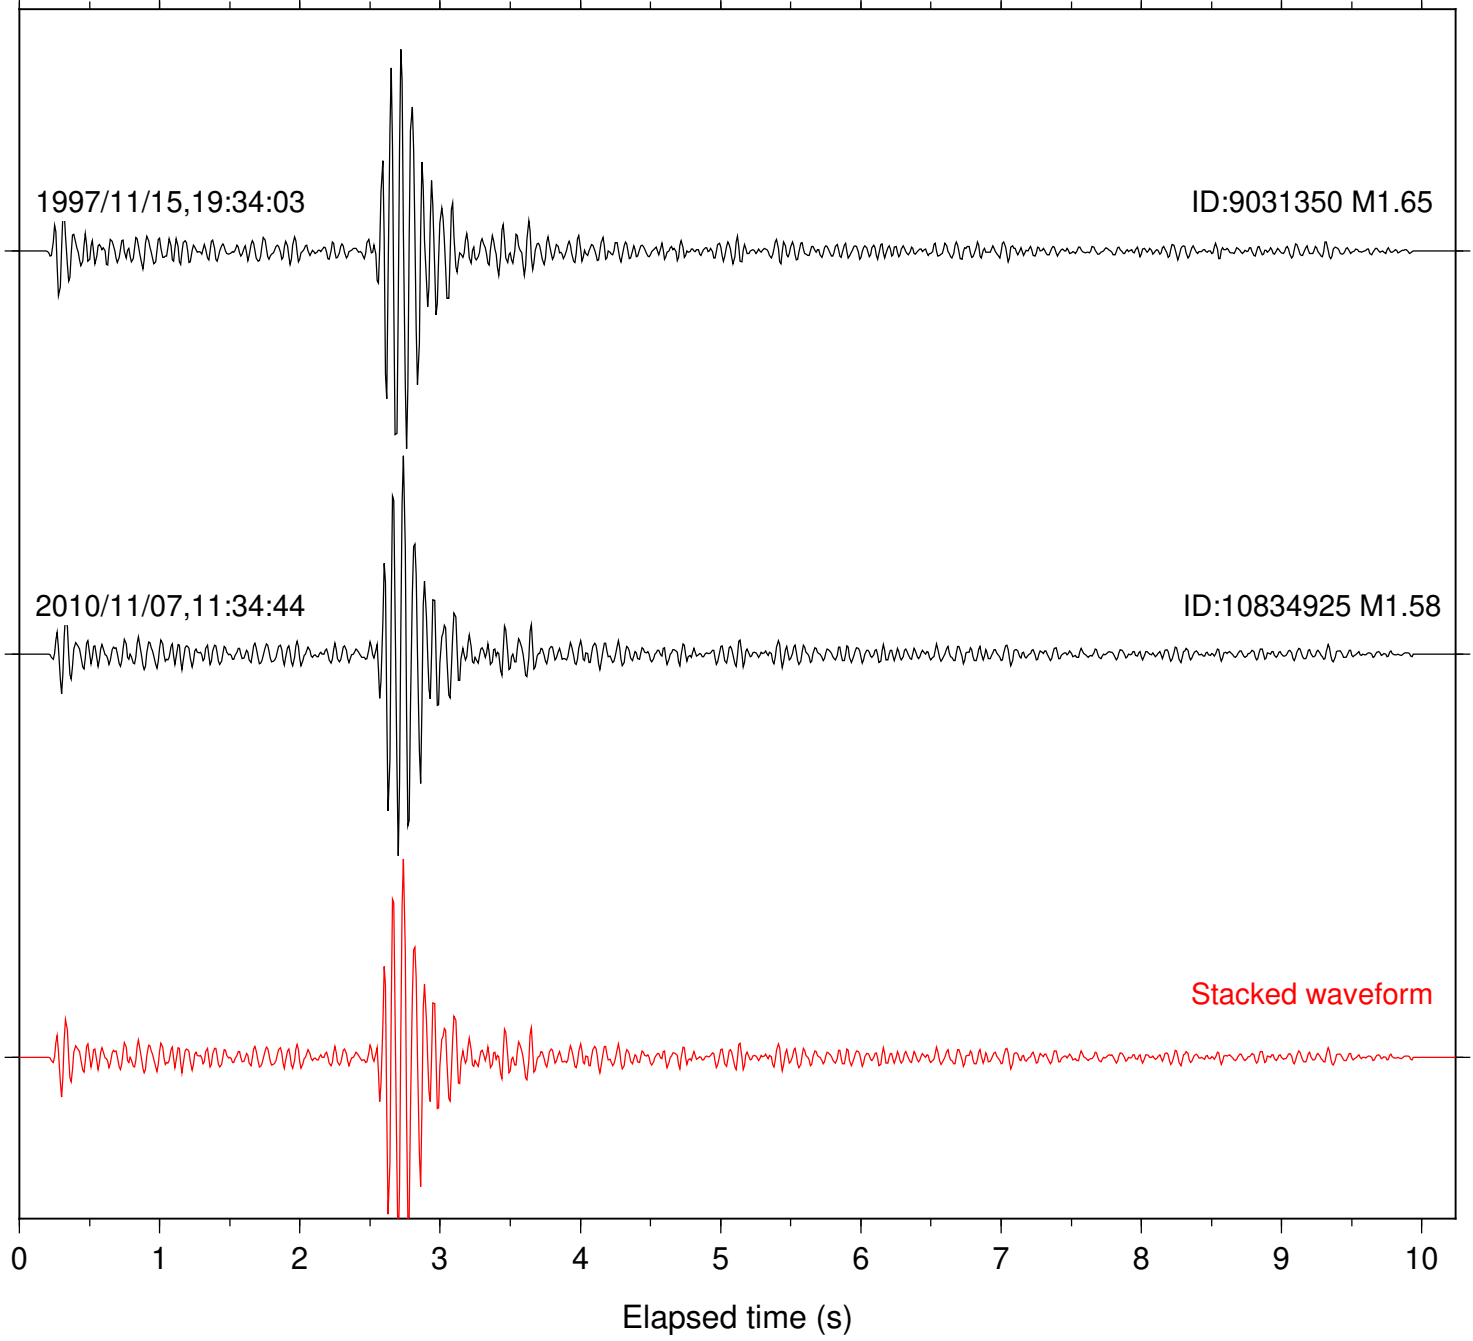

Station: DGR Com: HHZ

Focal depth: 16.57 km

Station: KNW Com: HHZ

Focal depth: 16.57 km

Station: SND Com: HHZ

Focal depth: 16.57 km