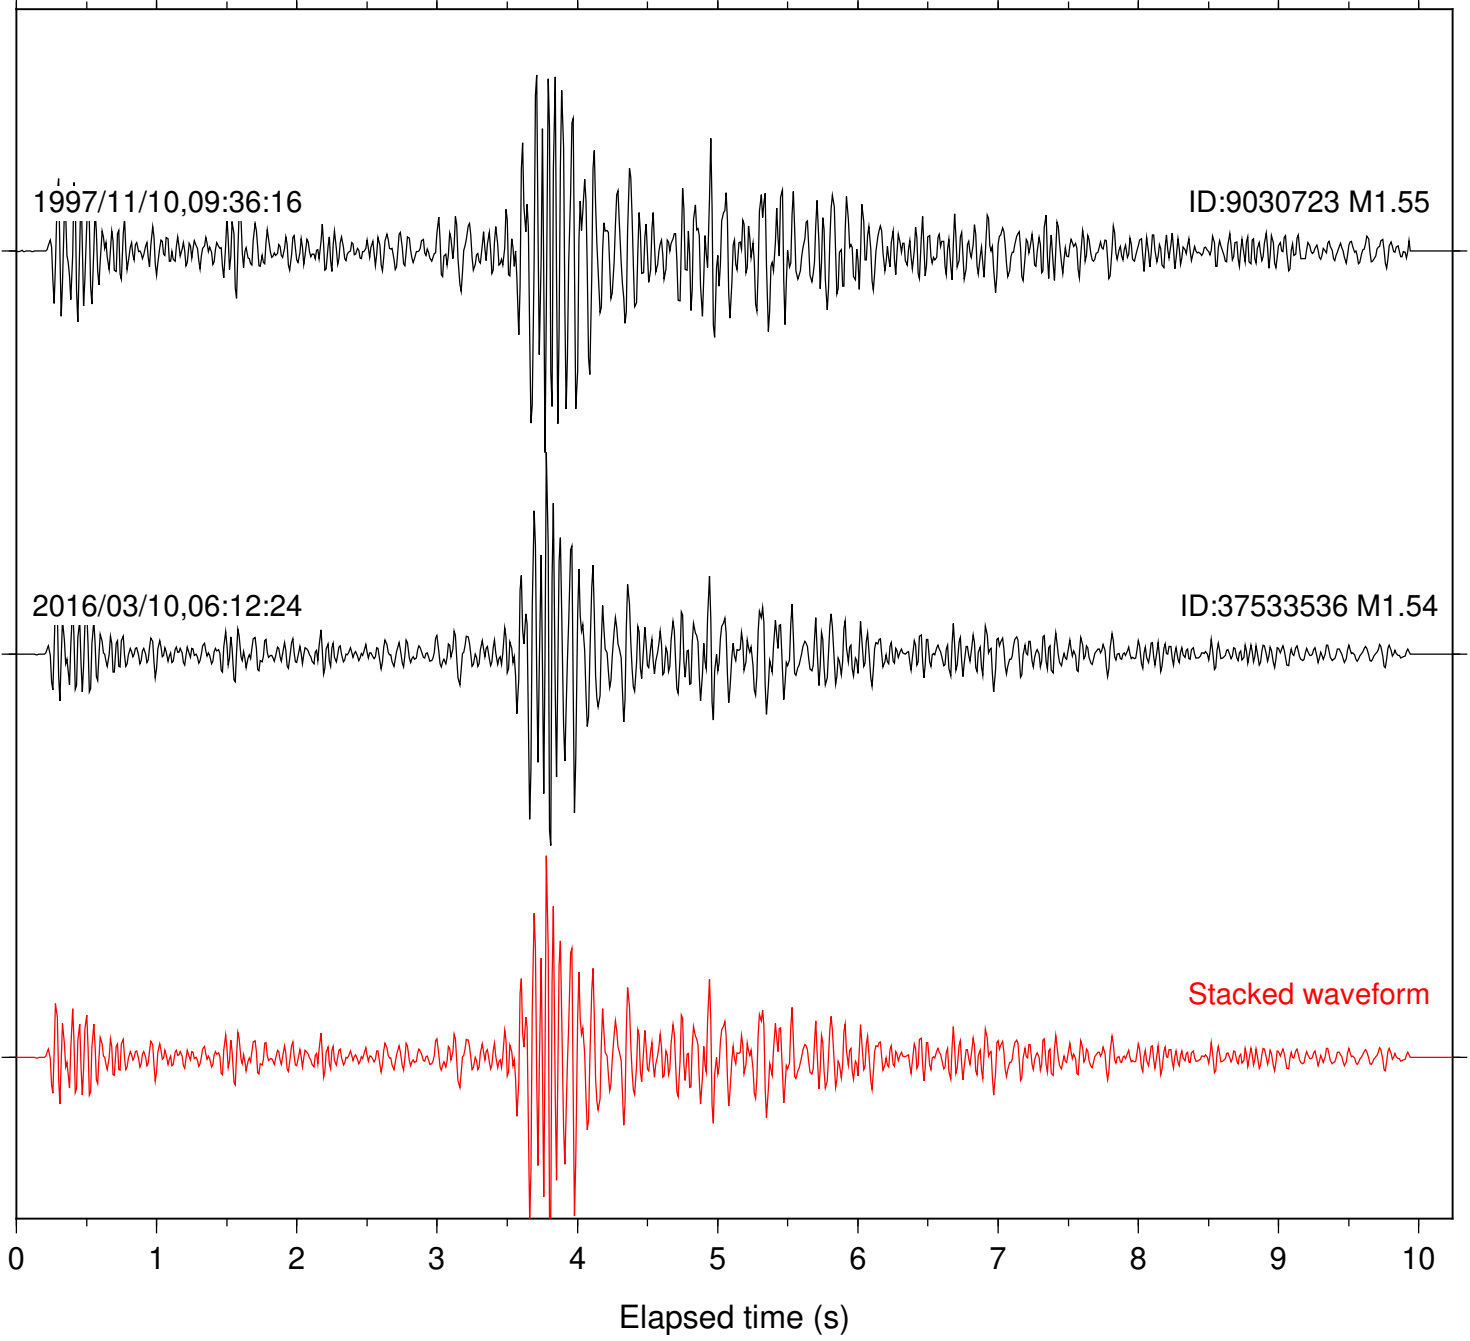

Station: BAC Com: EHZ

Focal depth: 15.61 km

Station: FRD Com: HHZ

Focal depth: 15.61 km

Station: PFO Com: HHZ

Focal depth: 15.61 km

Station: SND Com: HHZ

Focal depth: 15.61 km