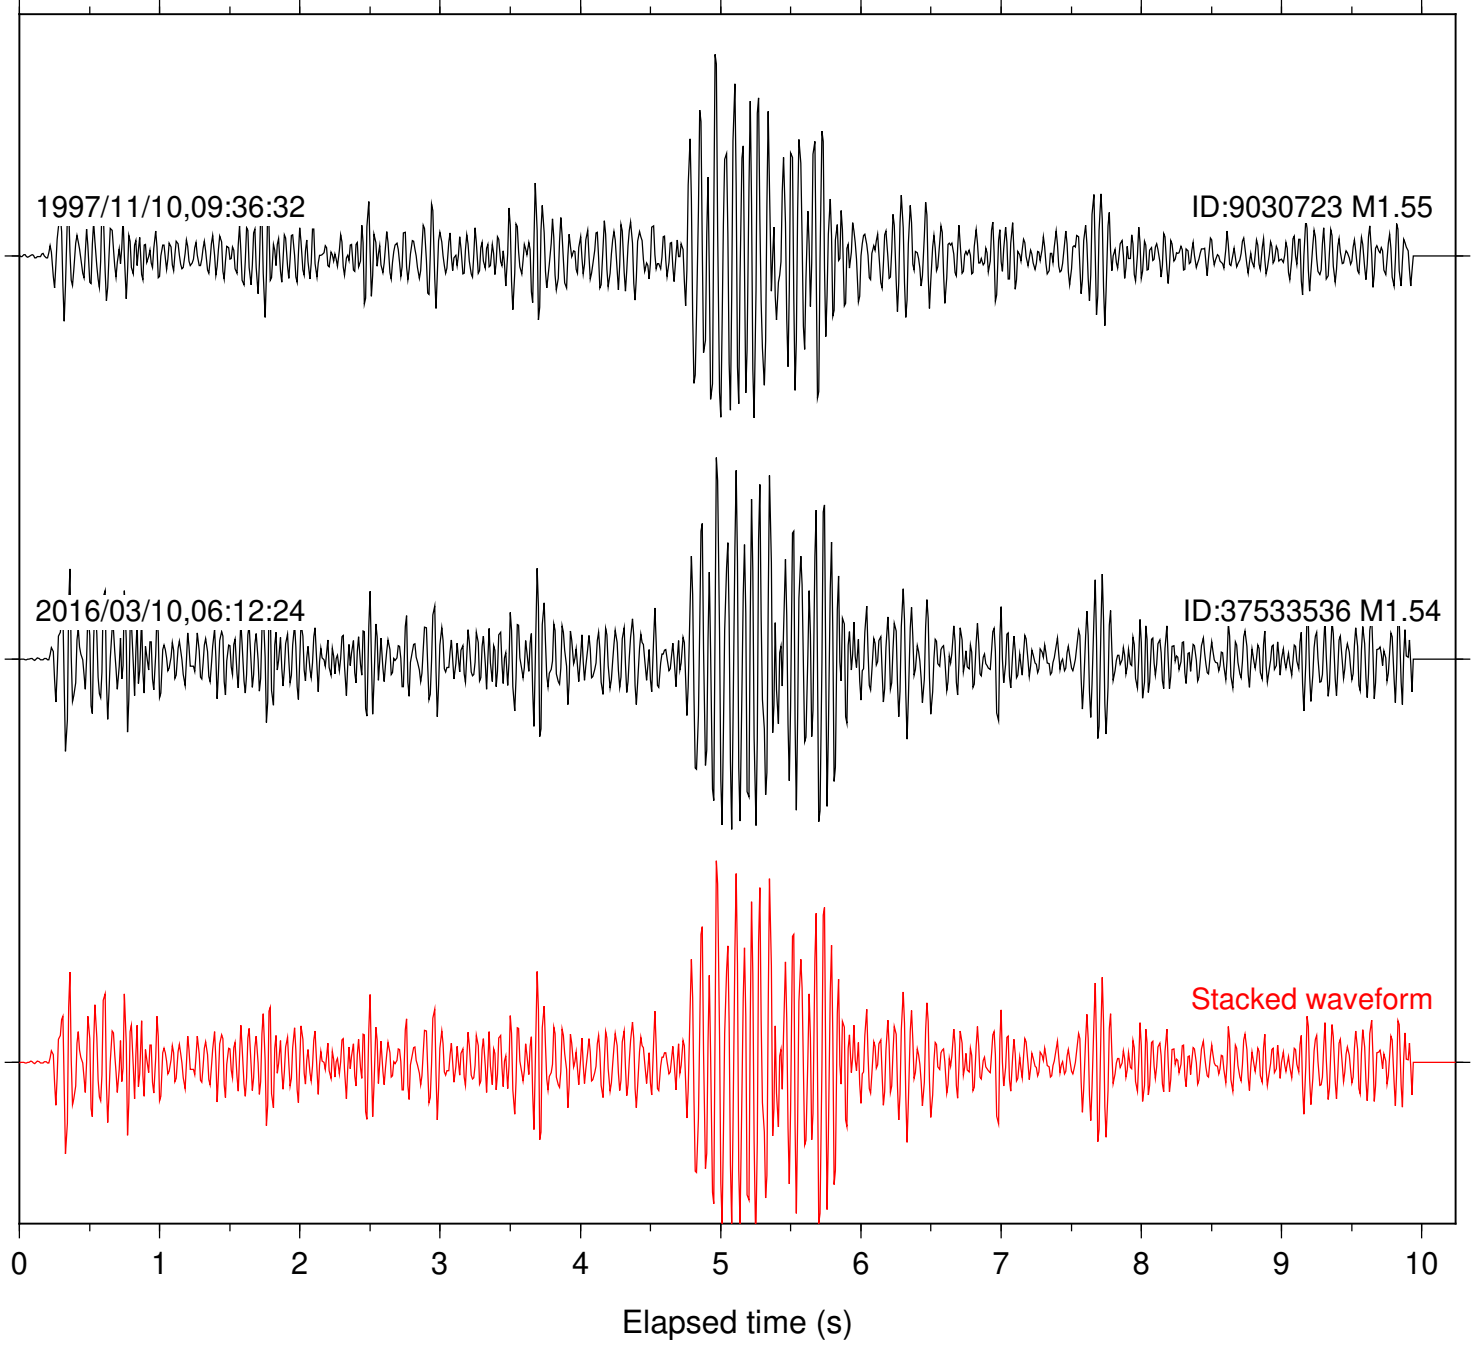

Station: BAC Com: EHZ

Focal depth: 15.61 km

Station: FRD Com: HHZ

Focal depth: 15.61 km

Station: PFO Com: HHZ

Focal depth: 15.61 km

Station: SND Com: HHZ

Focal depth: 15.61 km