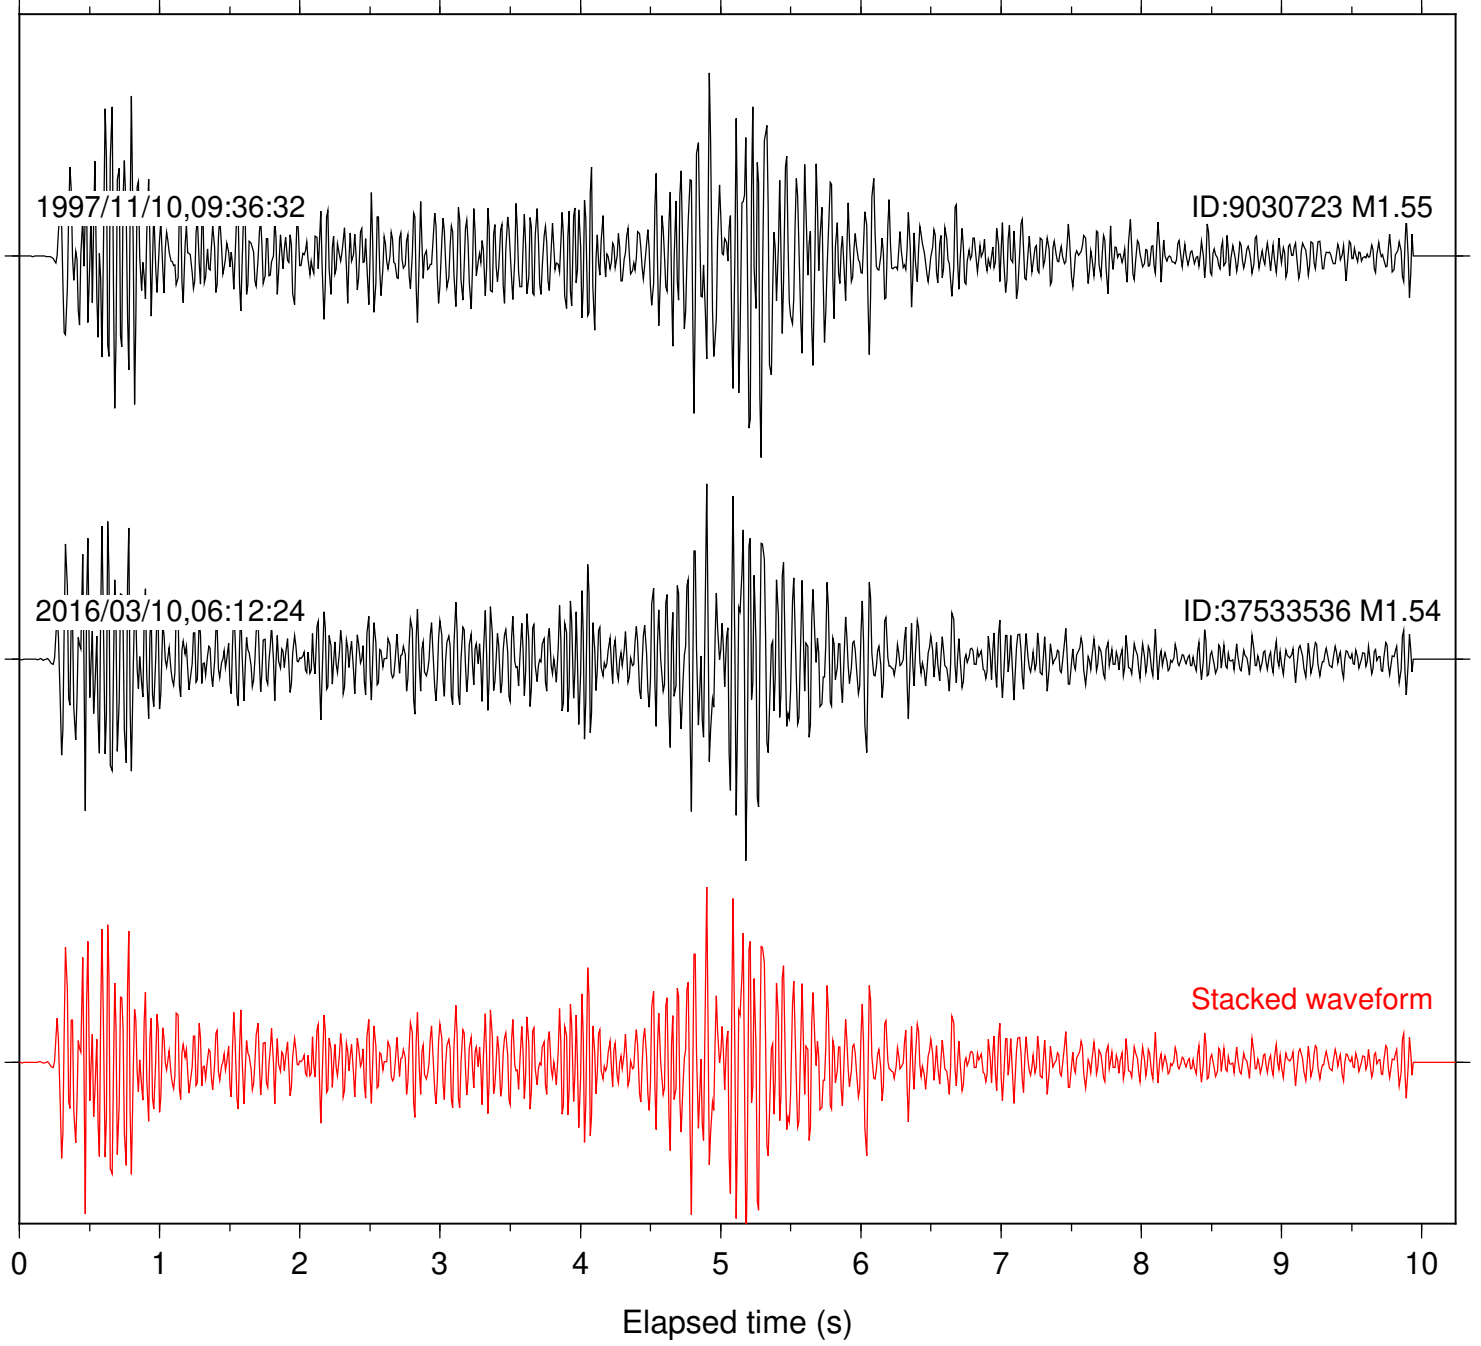

Station: BAC Com: EHZ

Focal depth: 15.61 km

Station: FRD Com: HHZ

Focal depth: 15.61 km

Station: PFO Com: HHZ

Focal depth: 15.61 km

Station: SND Com: HHZ

Focal depth: 15.61 km