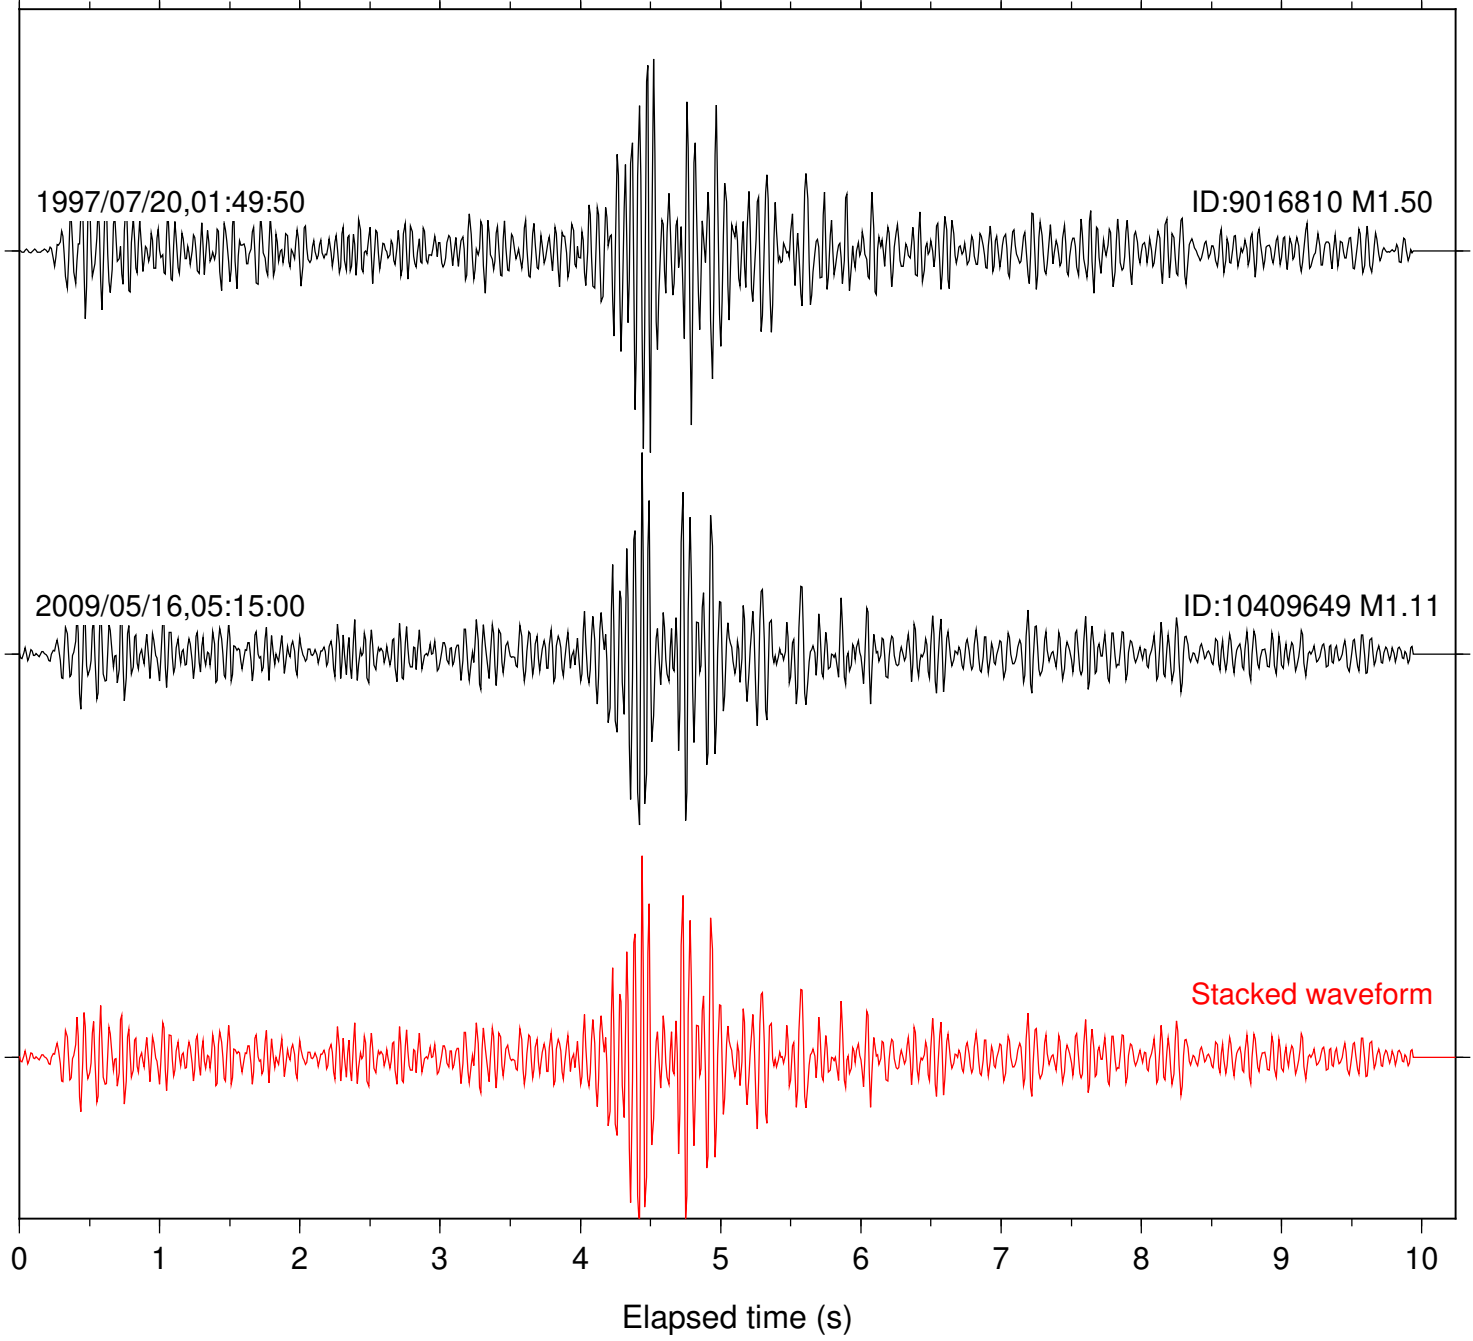

Station: BAC Com: EHZ

Focal depth: 16.54 km

Station: FRD Com: HHZ

Focal depth: 16.54 km

Station: HMT2 Com: HHZ

Focal depth: 16.54 km

Station: PFO Com: HHZ

Focal depth: 16.54 km

Station: POB2 Com: HHZ

Focal depth: 16.54 km