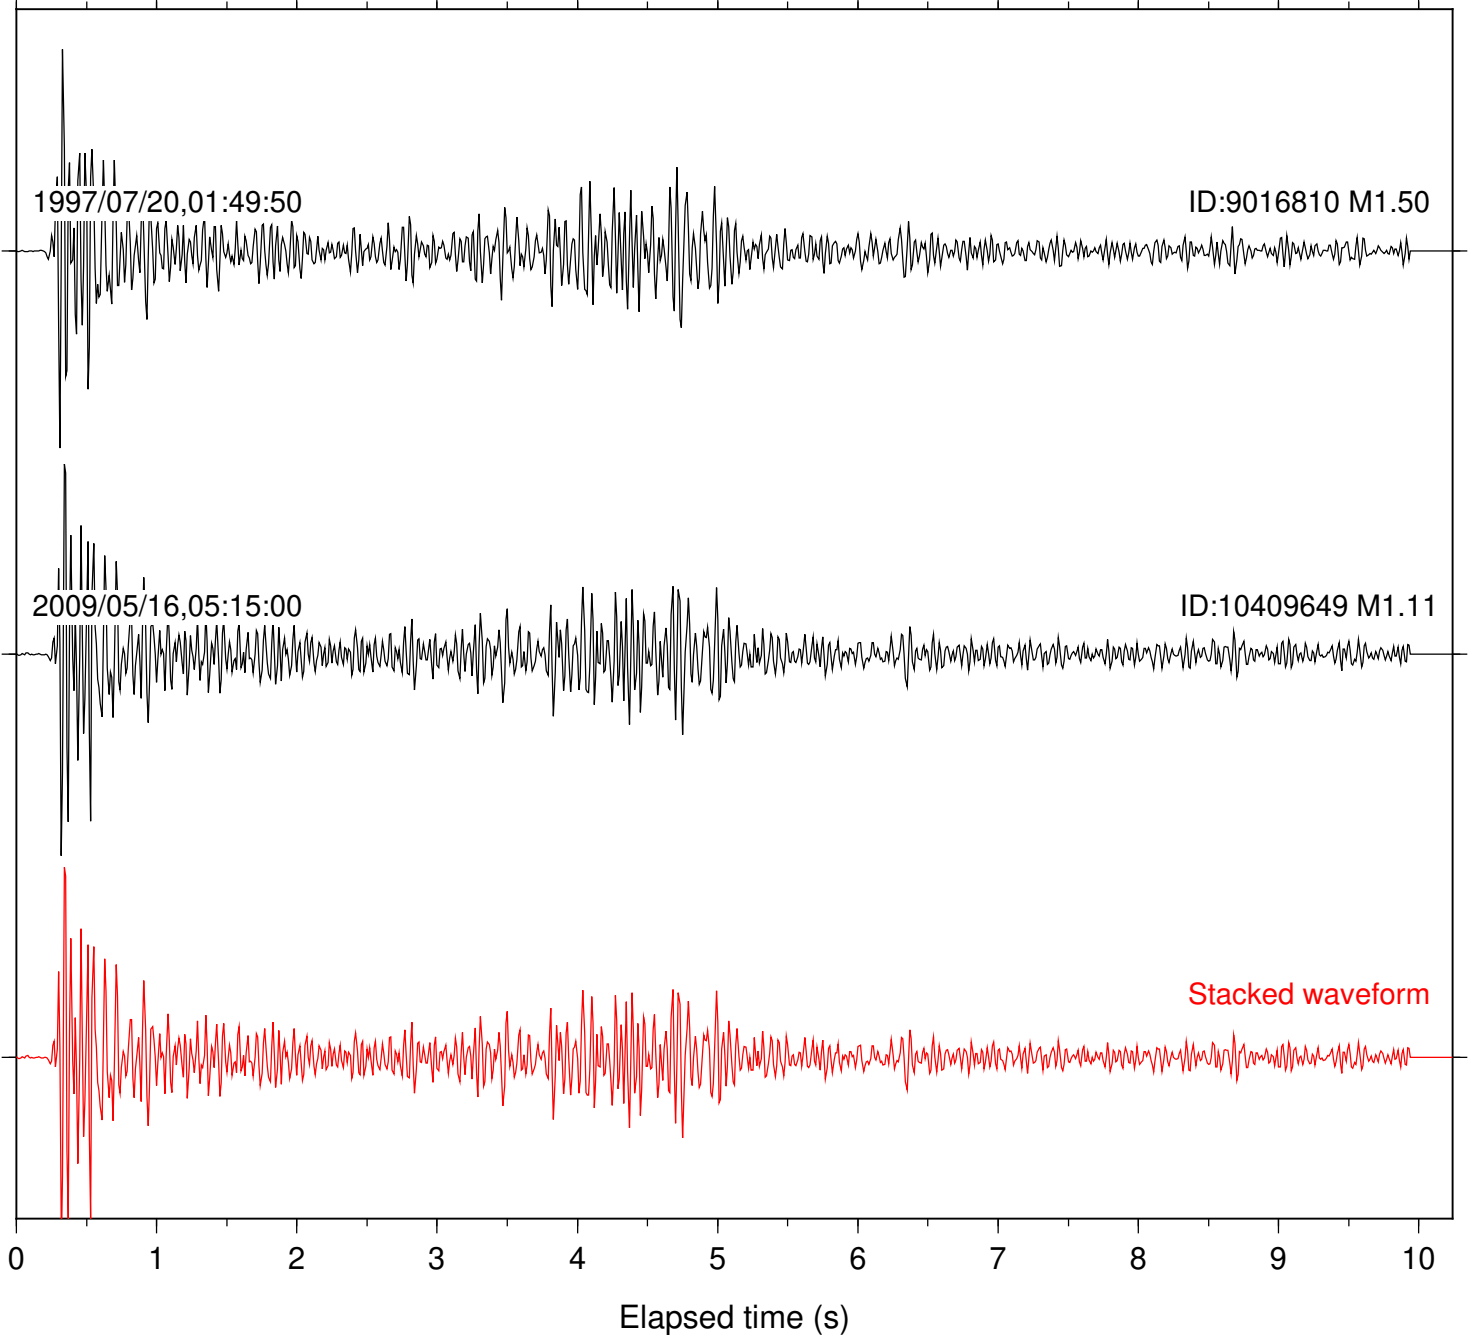

Station: BAC Com: EHZ

Focal depth: 16.54 km

Station: FRD Com: HHZ

Focal depth: 16.54 km

Station: HMT2 Com: HHZ

Focal depth: 16.54 km

Station: PFO Com: HHZ

Focal depth: 16.54 km

Station: POB2 Com: HHZ

Focal depth: 16.54 km