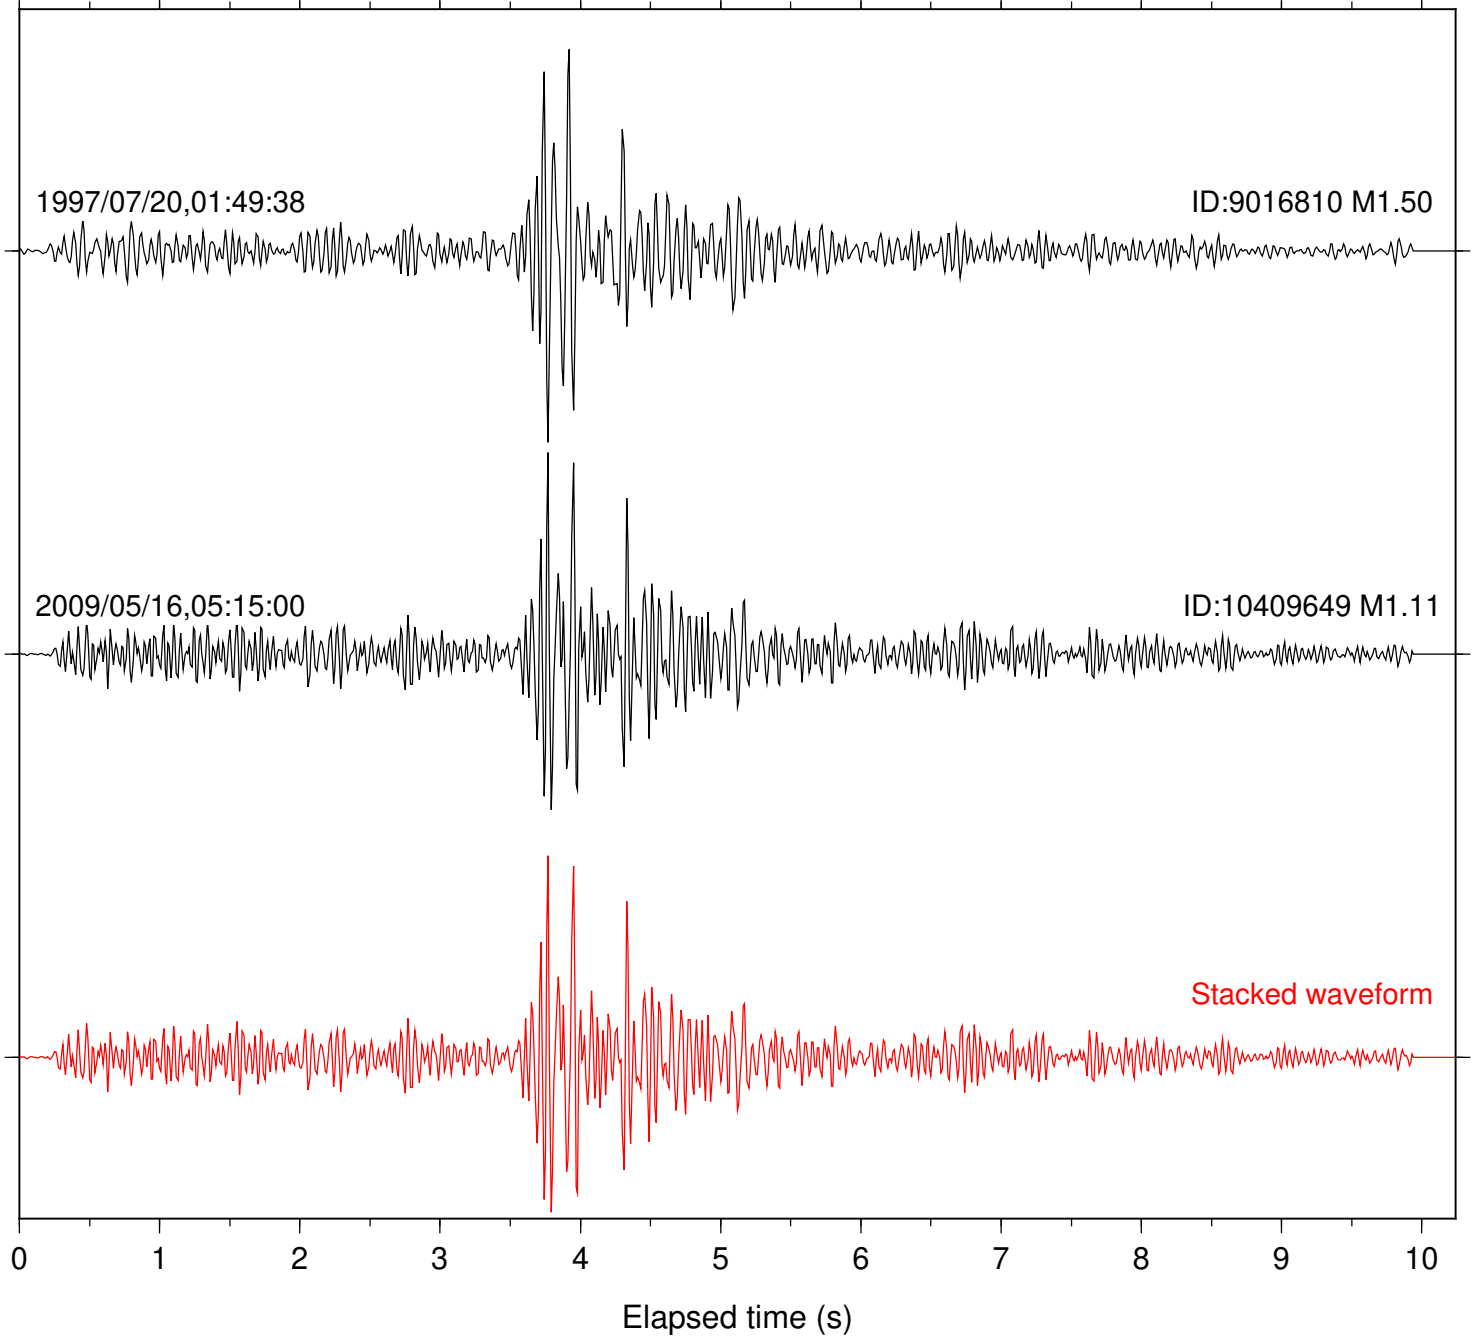

Station: BAC Com: EHZ

Focal depth: 16.54 km

Station: FRD Com: HHZ

Focal depth: 16.54 km

Station: HMT2 Com: HHZ

Focal depth: 16.54 km

Station: PFO Com: HHZ

Focal depth: 16.54 km

Station: POB2 Com: HHZ

Focal depth: 16.54 km