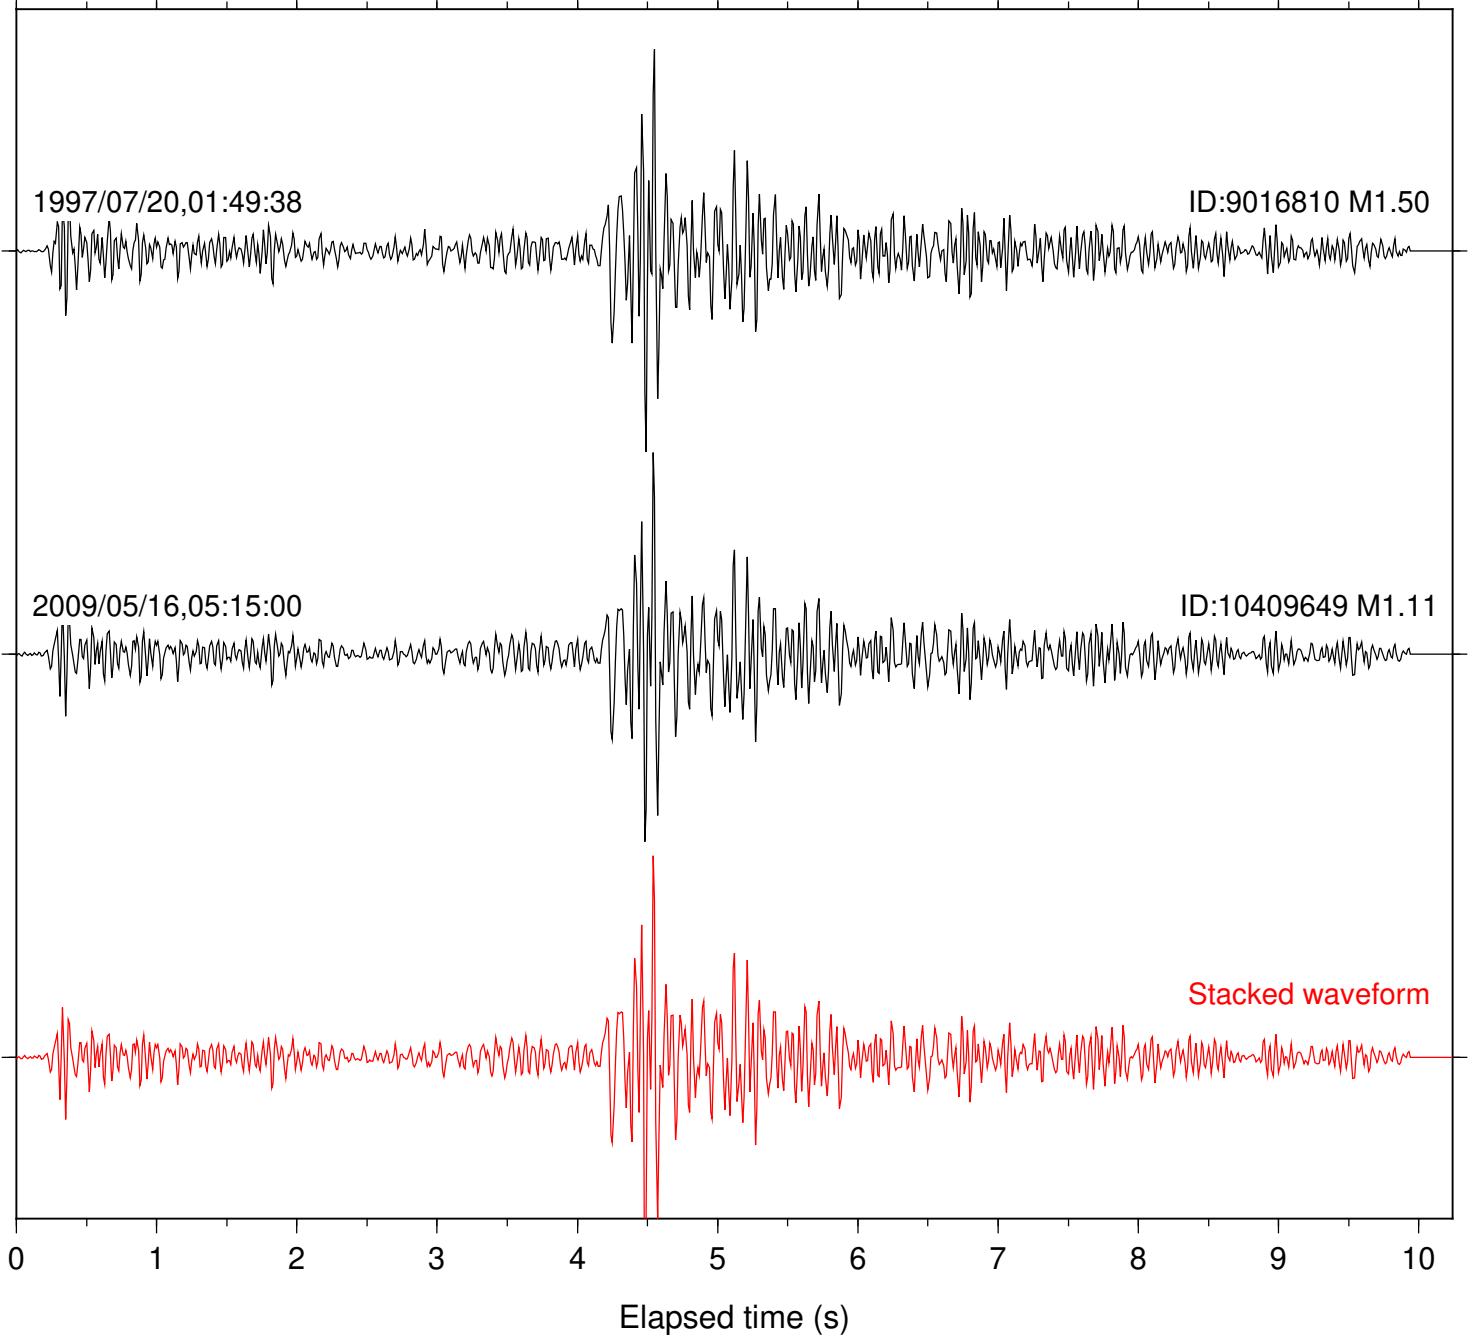

Station: BAC Com: EHZ

Focal depth: 16.54 km

Station: FRD Com: HHZ

Focal depth: 16.54 km

Station: HMT2 Com: HHZ

Focal depth: 16.54 km

Station: PFO Com: HHZ

Focal depth: 16.54 km

Station: POB2 Com: HHZ

Focal depth: 16.54 km