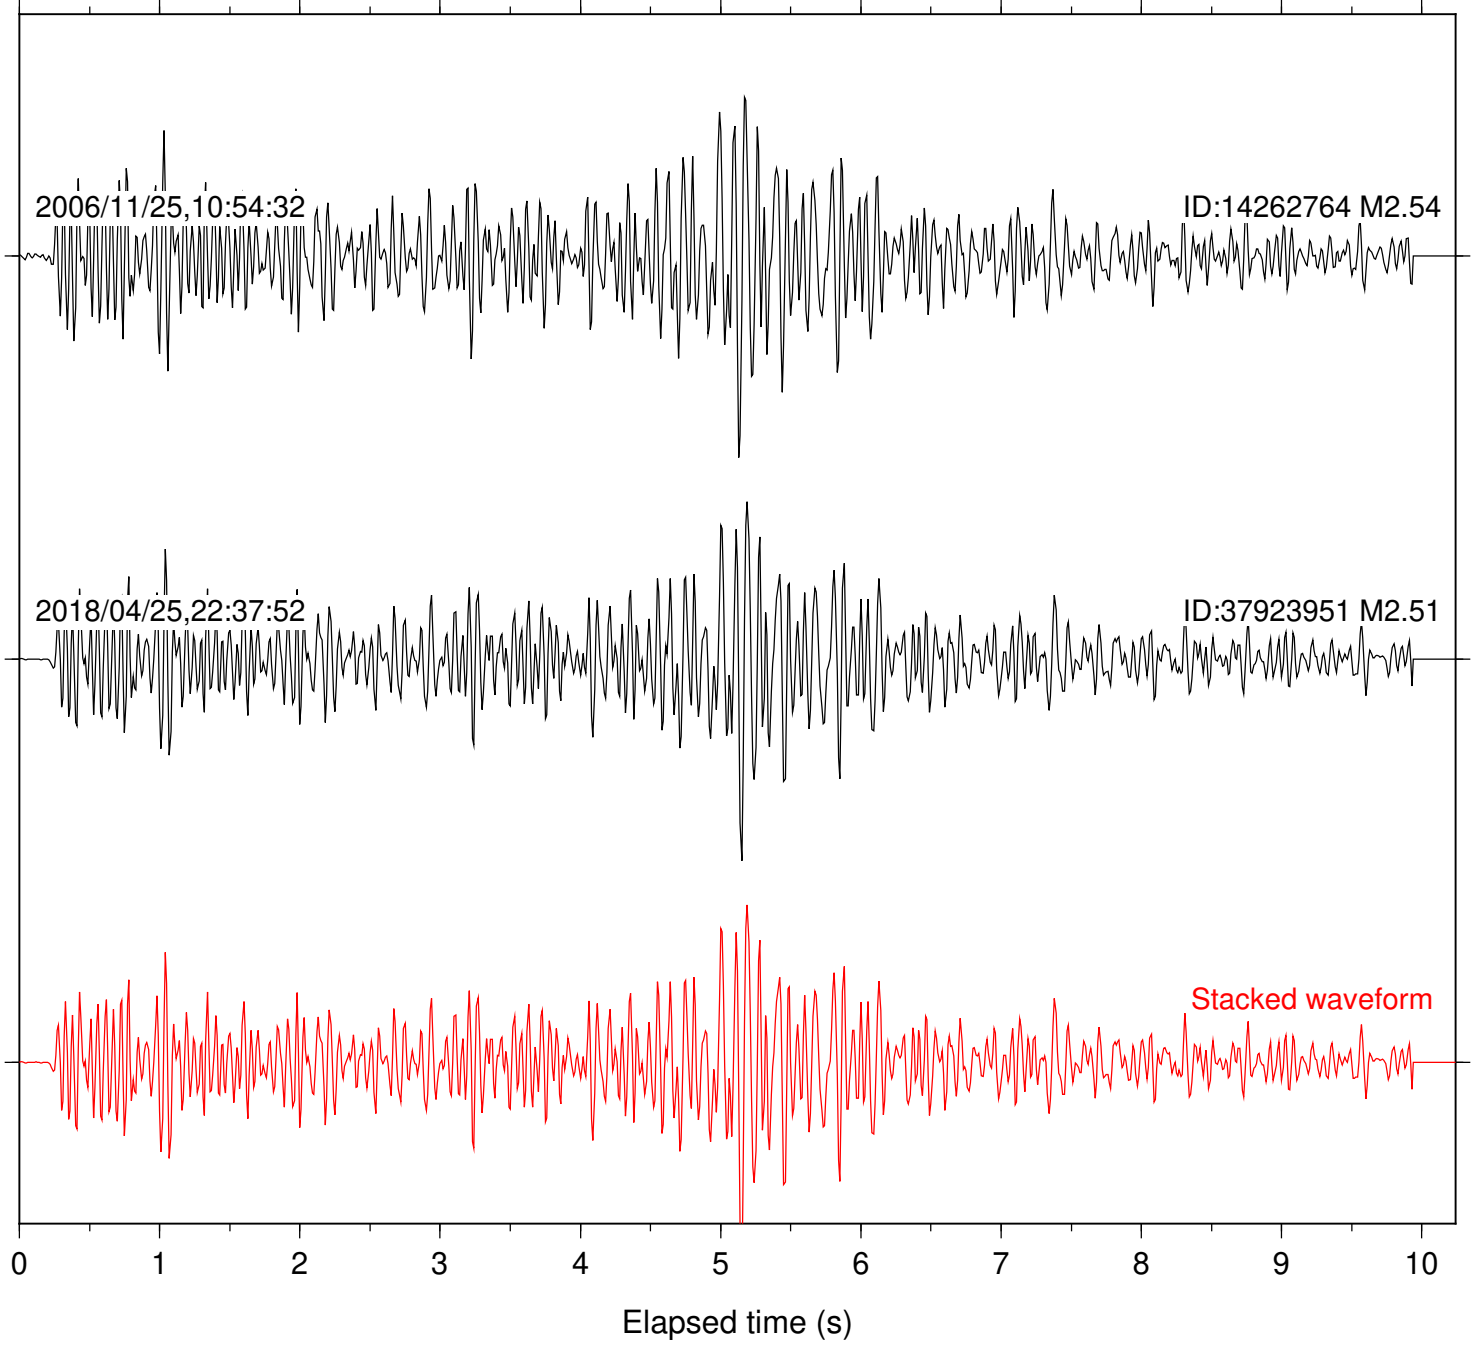

Station: B082 Com: EHZ

Focal depth: 11.36 km

2006/11/25,10:54:32

ID:14262764 M2.54

2018/04/25,22:37:52

ID:37923951 M2.51

Stacked waveform

0 1 2 3 4 5 6 7 8 9 10  
Elapsed time (s)

Station: B084 Com: EHZ

Focal depth: 11.36 km

Station: B087 Com: EHZ

Focal depth: 11.36 km

Station: DNR Com: HHZ

Focal depth: 11.36 km

Station: FRD Com: HHZ

Focal depth: 11.36 km

Station: LVA2 Com: HHZ

Focal depth: 11.36 km

Station: PFO Com: HHZ

Focal depth: 11.36 km

Station: SND Com: HHZ

Focal depth: 11.36 km