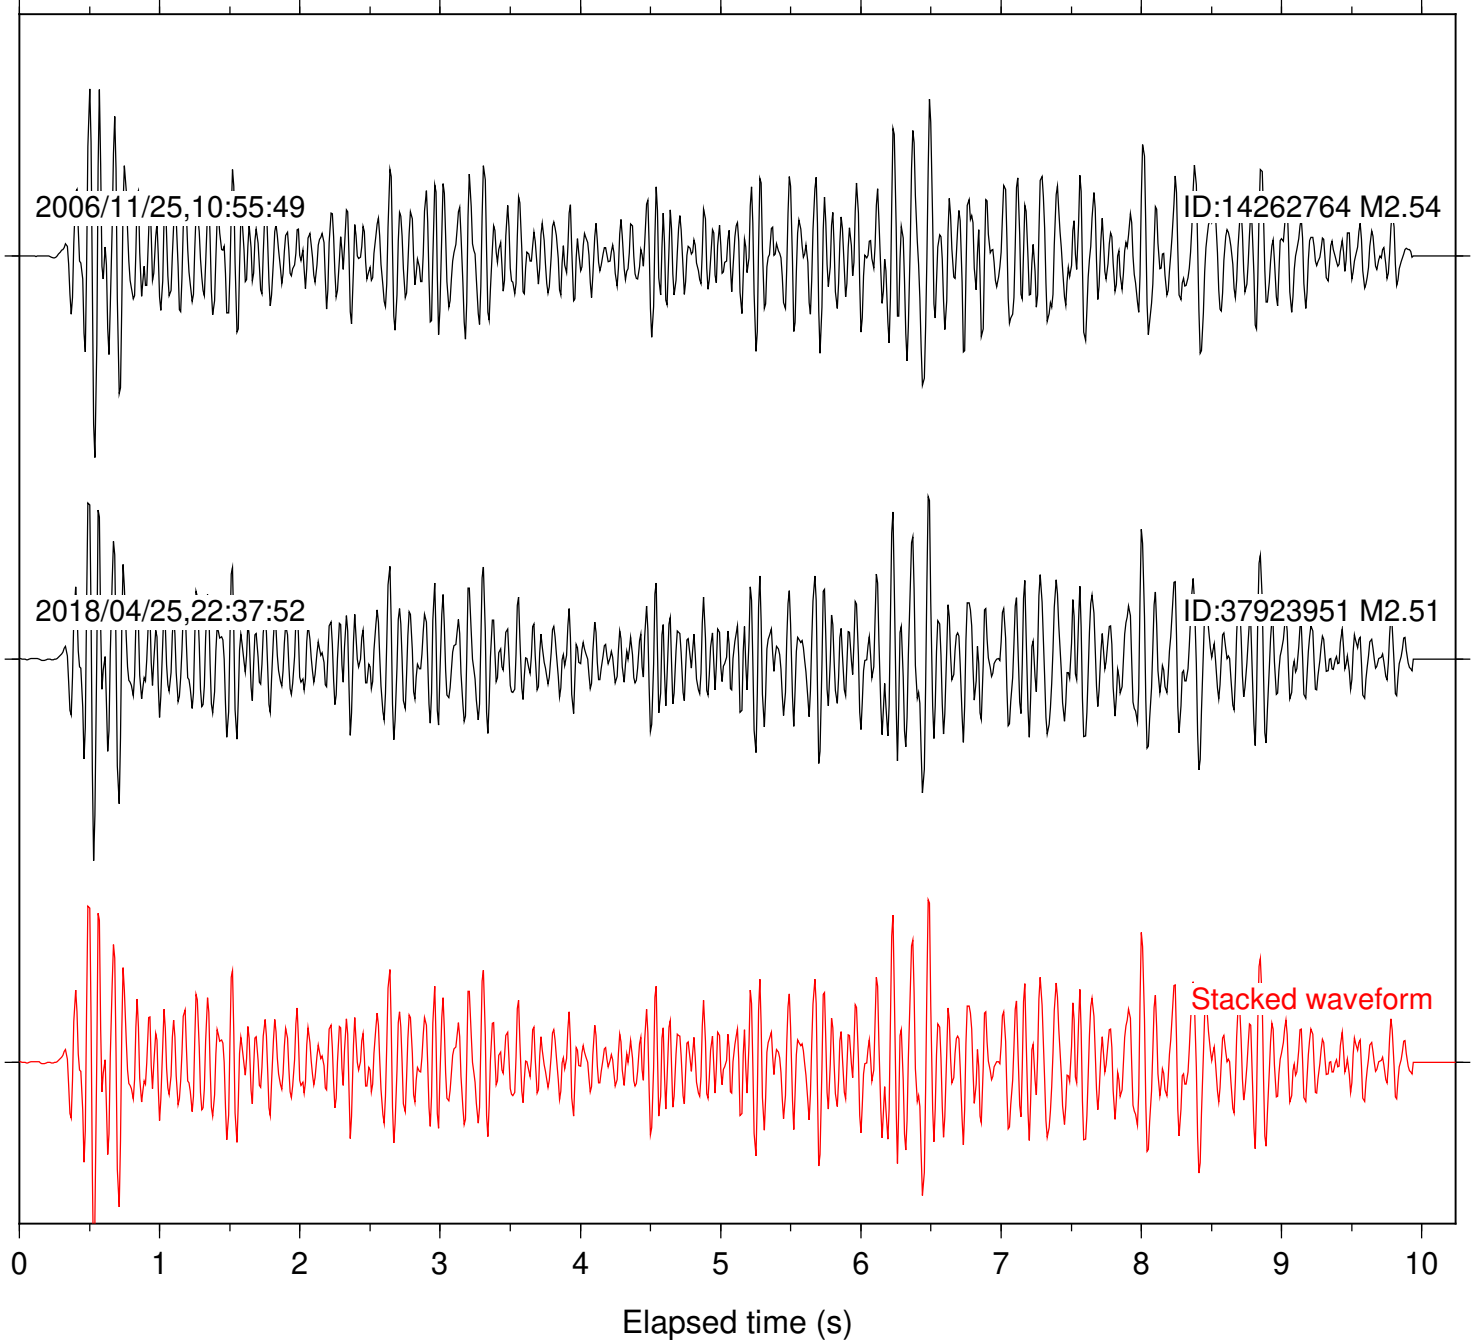

Station: B082 Com: EHZ

Focal depth: 11.36 km

2006/11/25,10:54:32

ID:14262764 M2.54

2018/04/25,22:37:52

ID:37923951 M2.51

Stacked waveform

0 1 2 3 4 5 6 7 8 9 10  
Elapsed time (s)

Station: B084 Com: EHZ

Focal depth: 11.36 km

Station: B087 Com: EHZ

Focal depth: 11.36 km

Station: DNR Com: HHZ

Focal depth: 11.36 km

Station: FRD Com: HHZ

Focal depth: 11.36 km

Station: LVA2 Com: HHZ

Focal depth: 11.36 km

Station: PFO Com: HHZ

Focal depth: 11.36 km

Station: SND Com: HHZ

Focal depth: 11.36 km