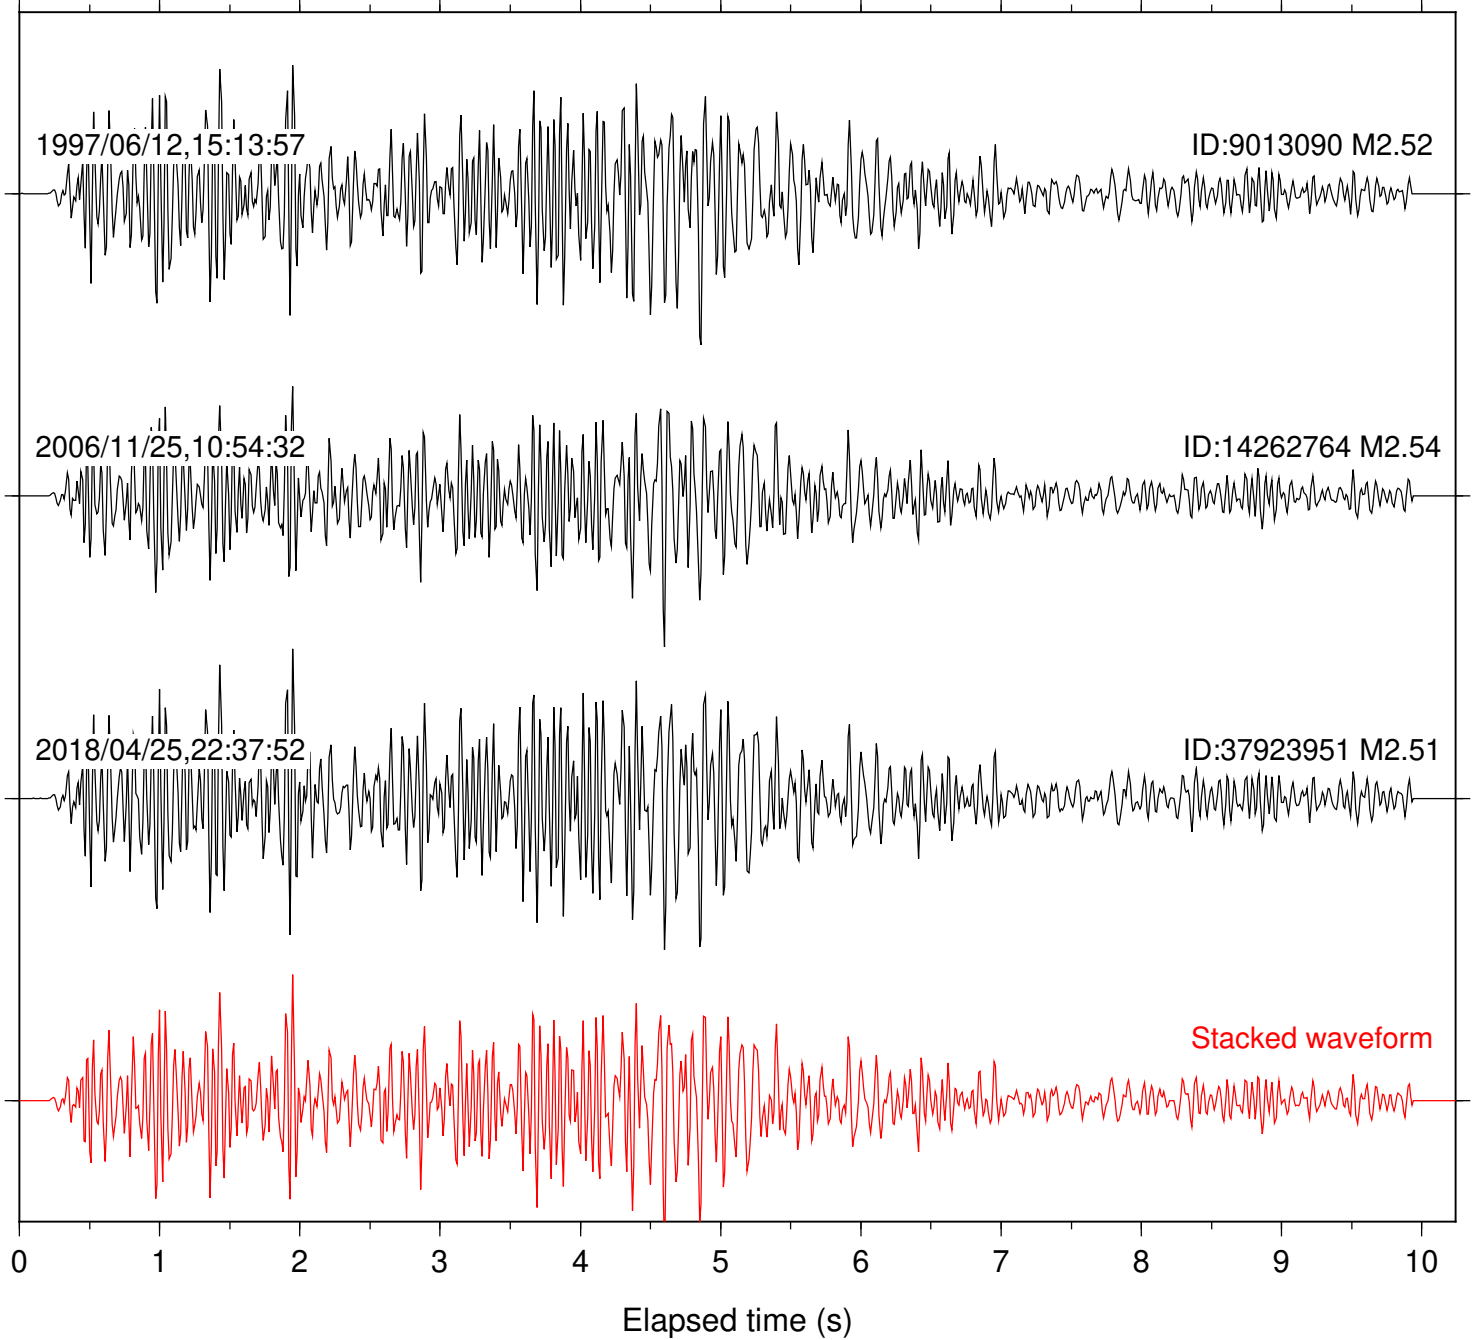

Station: B082 Com: EHZ

Focal depth: 11.36 km

2006/11/25,10:54:32

ID:14262764 M2.54

2018/04/25,22:37:52

ID:37923951 M2.51

Stacked waveform

0 1 2 3 4 5 6 7 8 9 10  
Elapsed time (s)

Station: B084 Com: EHZ

Focal depth: 11.36 km

Station: B087 Com: EHZ

Focal depth: 11.36 km

Station: DNR Com: HHZ

Focal depth: 11.36 km

Station: FRD Com: HHZ

Focal depth: 11.36 km

Station: LVA2 Com: HHZ

Focal depth: 11.36 km

Station: PFO Com: HHZ

Focal depth: 11.36 km

Station: SND Com: HHZ

Focal depth: 11.36 km