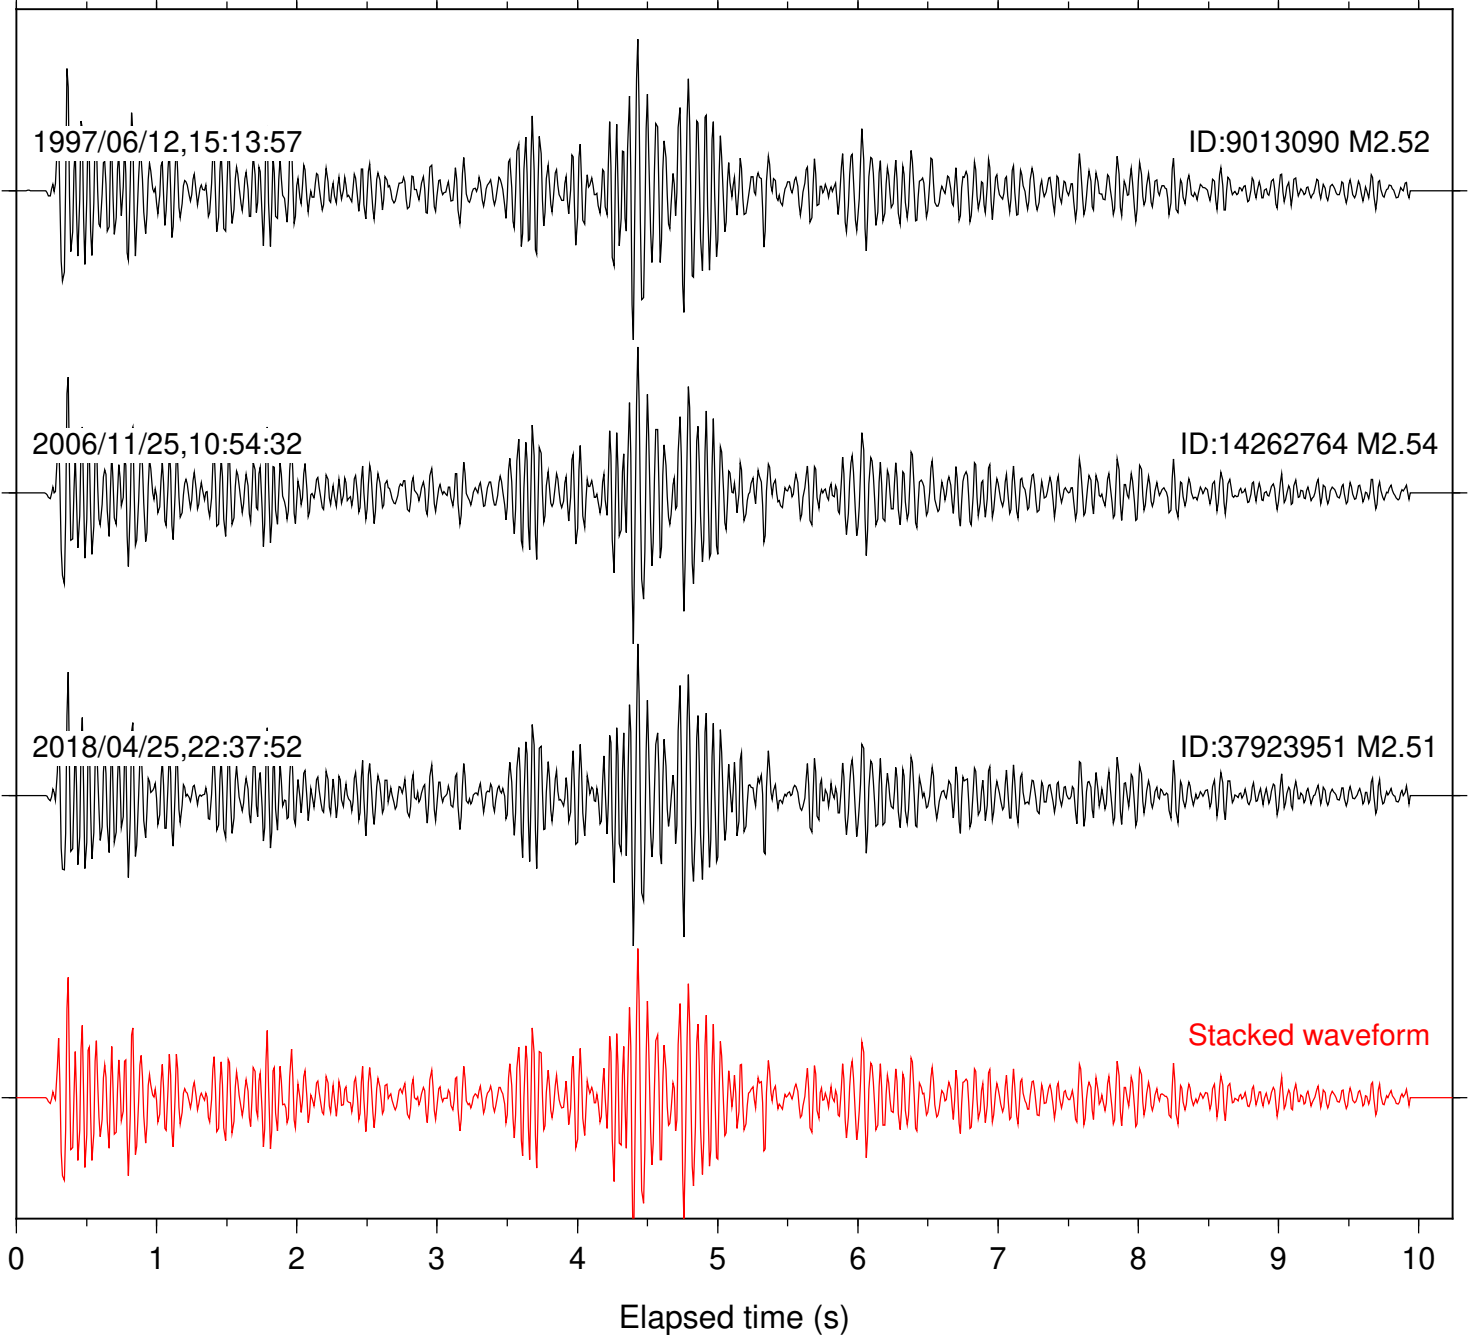

Station: B082 Com: EHZ

Focal depth: 11.36 km

2006/11/25,10:54:32

ID:14262764 M2.54

2018/04/25,22:37:52

ID:37923951 M2.51

Stacked waveform

0 1 2 3 4 5 6 7 8 9 10  
Elapsed time (s)

Station: B084 Com: EHZ

Focal depth: 11.36 km

Station: B087 Com: EHZ

Focal depth: 11.36 km

Station: DNR Com: HHZ

Focal depth: 11.36 km

Station: FRD Com: HHZ

Focal depth: 11.36 km

Station: LVA2 Com: HHZ

Focal depth: 11.36 km

Station: PFO Com: HHZ

Focal depth: 11.36 km

Station: SND Com: HHZ

Focal depth: 11.36 km