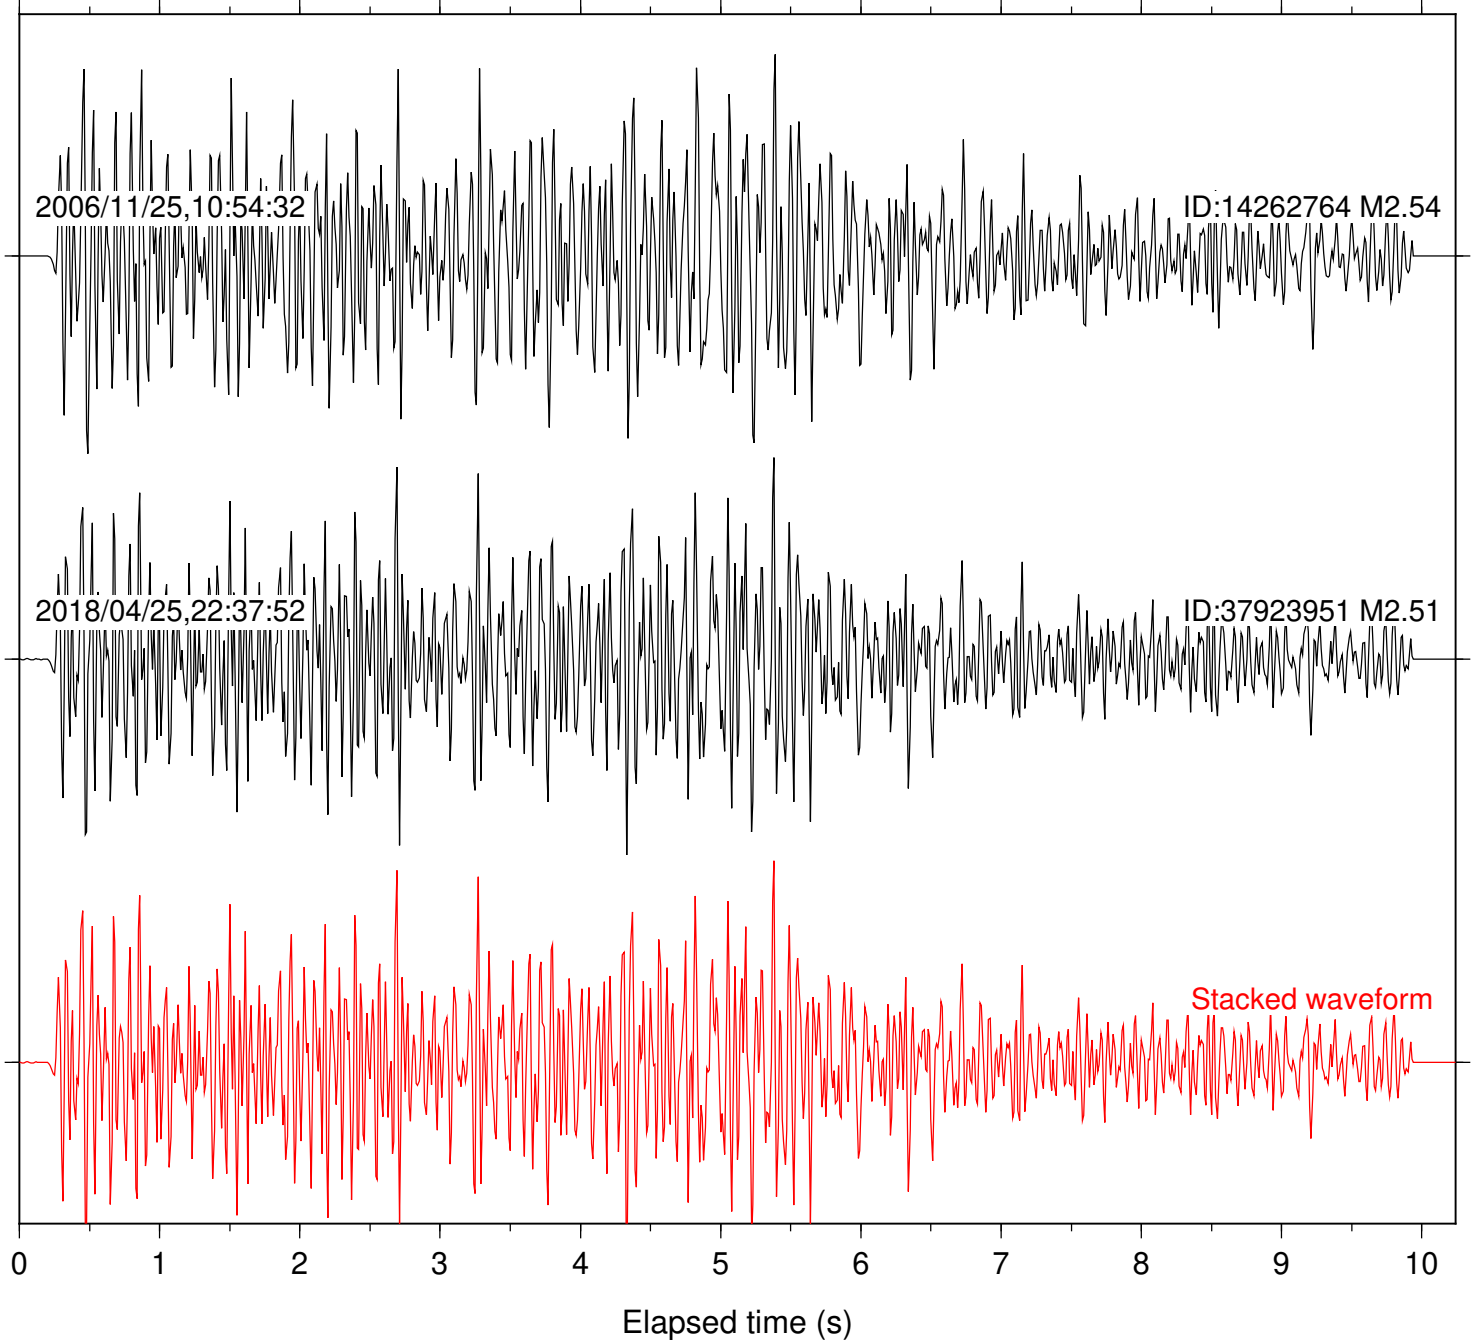

Station: B082 Com: EHZ

Focal depth: 11.36 km

2006/11/25,10:54:32

ID:14262764 M2.54

2018/04/25,22:37:52

ID:37923951 M2.51

Stacked waveform

0 1 2 3 4 5 6 7 8 9 10  
Elapsed time (s)

Station: B084 Com: EHZ

Focal depth: 11.36 km

Station: B087 Com: EHZ

Focal depth: 11.36 km

Station: DNR Com: HHZ

Focal depth: 11.36 km

Station: FRD Com: HHZ

Focal depth: 11.36 km

Station: LVA2 Com: HHZ

Focal depth: 11.36 km

Station: PFO Com: HHZ

Focal depth: 11.36 km

Station: SND Com: HHZ

Focal depth: 11.36 km