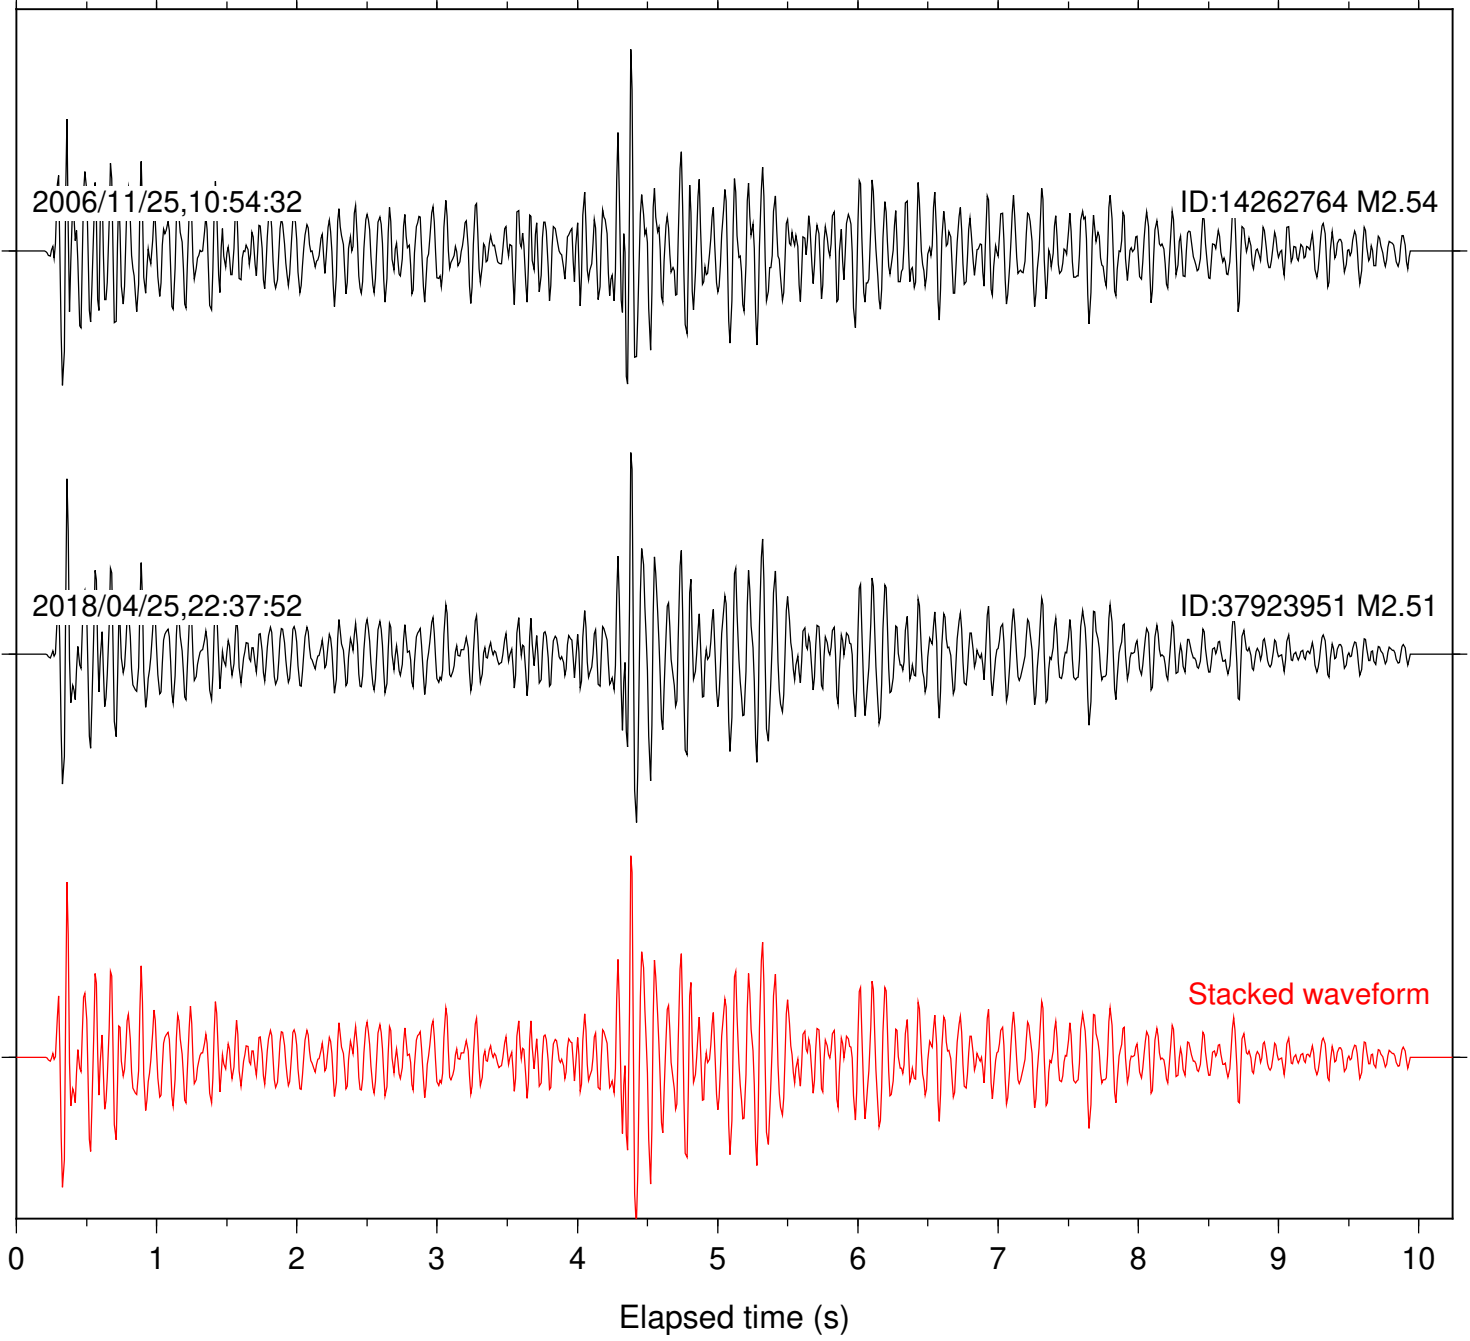

Station: B082 Com: EHZ

Focal depth: 11.36 km

2006/11/25,10:54:32

ID:14262764 M2.54

2018/04/25,22:37:52

ID:37923951 M2.51

Stacked waveform

0 1 2 3 4 5 6 7 8 9 10  
Elapsed time (s)

Station: B084 Com: EHZ

Focal depth: 11.36 km

Station: B087 Com: EHZ

Focal depth: 11.36 km

Station: DNR Com: HHZ

Focal depth: 11.36 km

Station: FRD Com: HHZ

Focal depth: 11.36 km

Station: LVA2 Com: HHZ

Focal depth: 11.36 km

Station: PFO Com: HHZ

Focal depth: 11.36 km

Station: SND Com: HHZ

Focal depth: 11.36 km