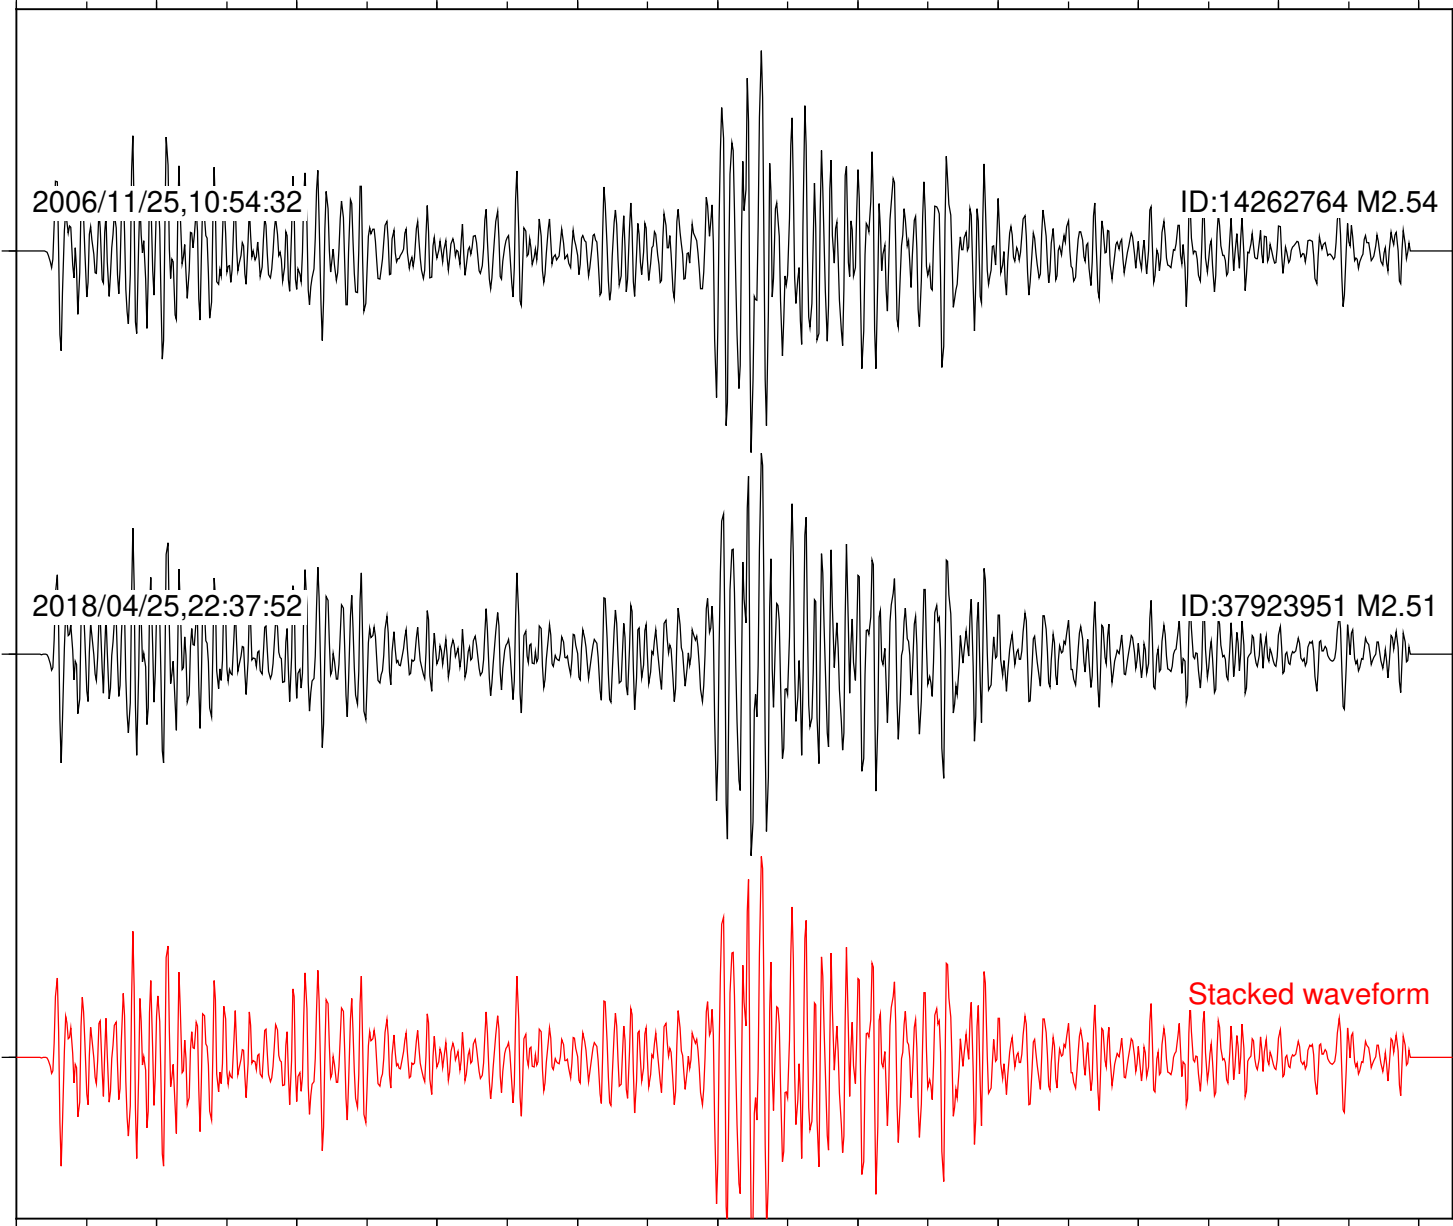

Station: B082 Com: EHZ

Focal depth: 11.36 km

2006/11/25,10:54:32

ID:14262764 M2.54

2018/04/25,22:37:52

ID:37923951 M2.51

Stacked waveform

0 1 2 3 4 5 6 7 8 9 10  
Elapsed time (s)

Station: B084 Com: EHZ

Focal depth: 11.36 km

Station: B087 Com: EHZ

Focal depth: 11.36 km

Station: DNR Com: HHZ

Focal depth: 11.36 km

Station: FRD Com: HHZ

Focal depth: 11.36 km

Station: LVA2 Com: HHZ

Focal depth: 11.36 km

Station: PFO Com: HHZ

Focal depth: 11.36 km

Station: SND Com: HHZ

Focal depth: 11.36 km