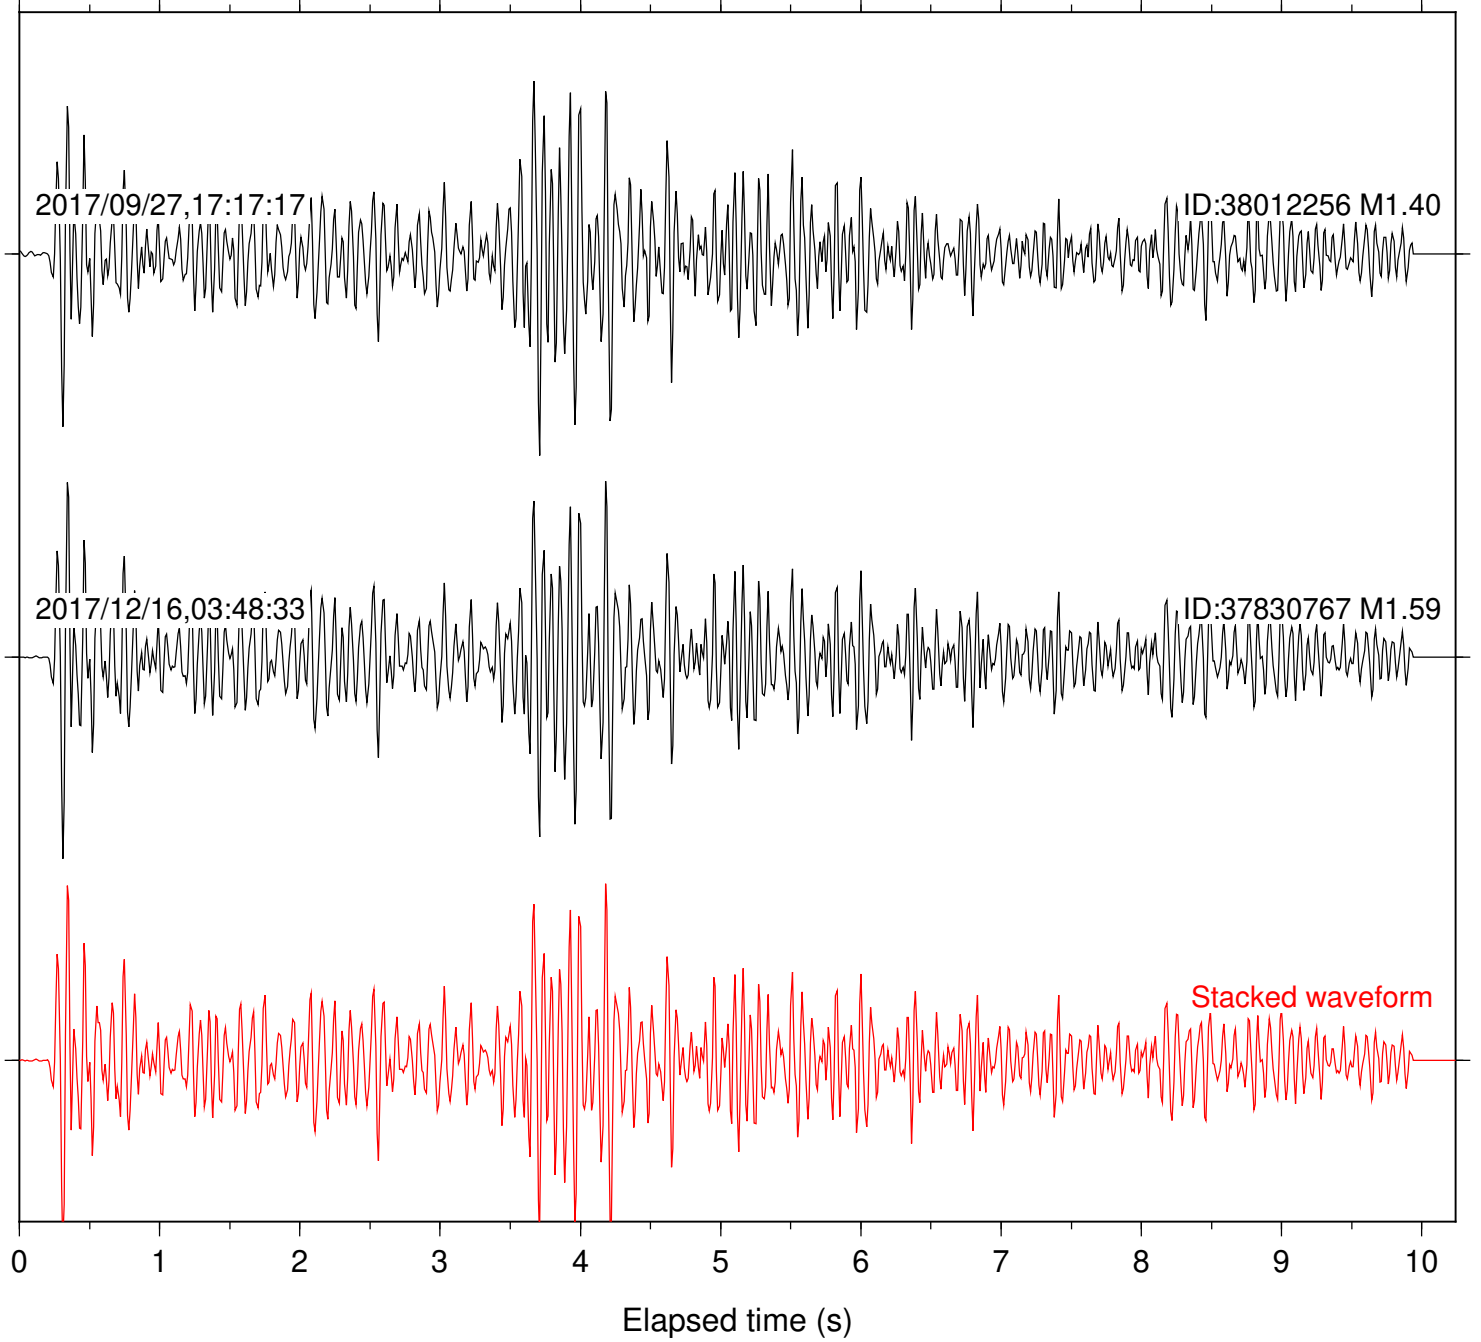

Station: B088 Com: EHZ

Focal depth: 6.65 km

Station: B093 Com: EHZ

Focal depth: 5.72 km

Station: B946 Com: EHZ

Focal depth: 5.72 km

Station: BAC Com: EHZ

Focal depth: 6.65 km

Station: CRY Com: HHZ

Focal depth: 6.65 km

Station: CSH Com: HHZ

Focal depth: 6.65 km

Station: DGR Com: HHZ

Focal depth: 6.65 km

Station: DNR Com: HHZ

Focal depth: 6.65 km

Station: FRD Com: HHZ

Focal depth: 5.72 km

Station: KNW Com: HHZ

Focal depth: 6.65 km

Station: LKH Com: HHZ

Focal depth: 6.65 km

Station: LVA2 Com: HHZ

Focal depth: 5.72 km

Station: RRSP Com: HHZ

Focal depth: 6.65 km

Station: SND Com: HHZ

Focal depth: 5.72 km

Station: WMC Com: HHZ

Focal depth: 6.65 km