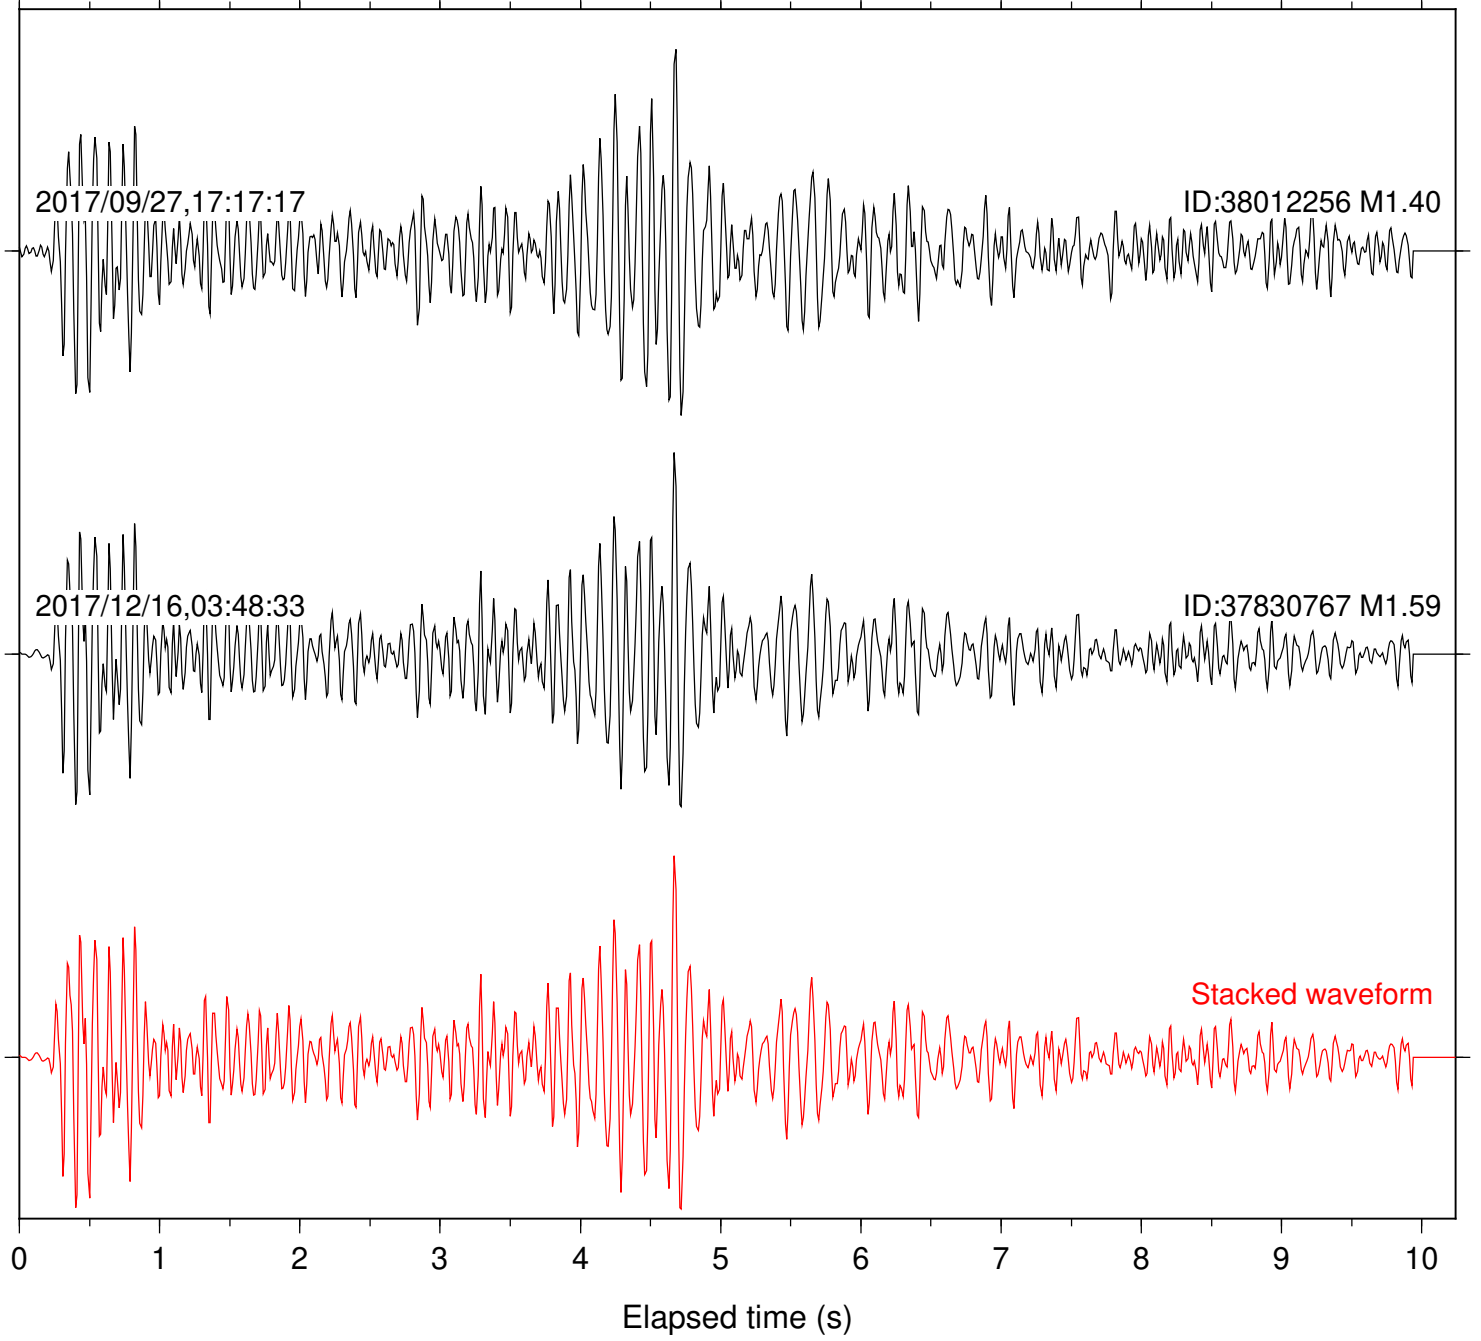

Station: CRY Com: HHZ

Focal depth: 6.65 km

Station: CSH Com: HHZ

Focal depth: 6.65 km

Station: DGR Com: HHZ

Focal depth: 6.65 km

Station: DNR Com: HHZ

Focal depth: 6.65 km

Station: FRD Com: HHZ

Focal depth: 5.72 km

Station: KNW Com: HHZ

Focal depth: 6.65 km

Station: LKH Com: HHZ

Focal depth: 6.65 km

Station: LVA2 Com: HHZ

Focal depth: 5.72 km

Station: MTG Com: HHZ

Focal depth: 6.65 km

Station: PFO Com: HHZ

Focal depth: 6.65 km

Station: PLM Com: HHZ

Focal depth: 6.65 km

Station: POB2 Com: HHZ

Focal depth: 6.65 km

Station: RRSP Com: HHZ

Focal depth: 6.65 km

Station: SND Com: HHZ

Focal depth: 5.72 km

Station: WMC Com: HHZ

Focal depth: 6.65 km