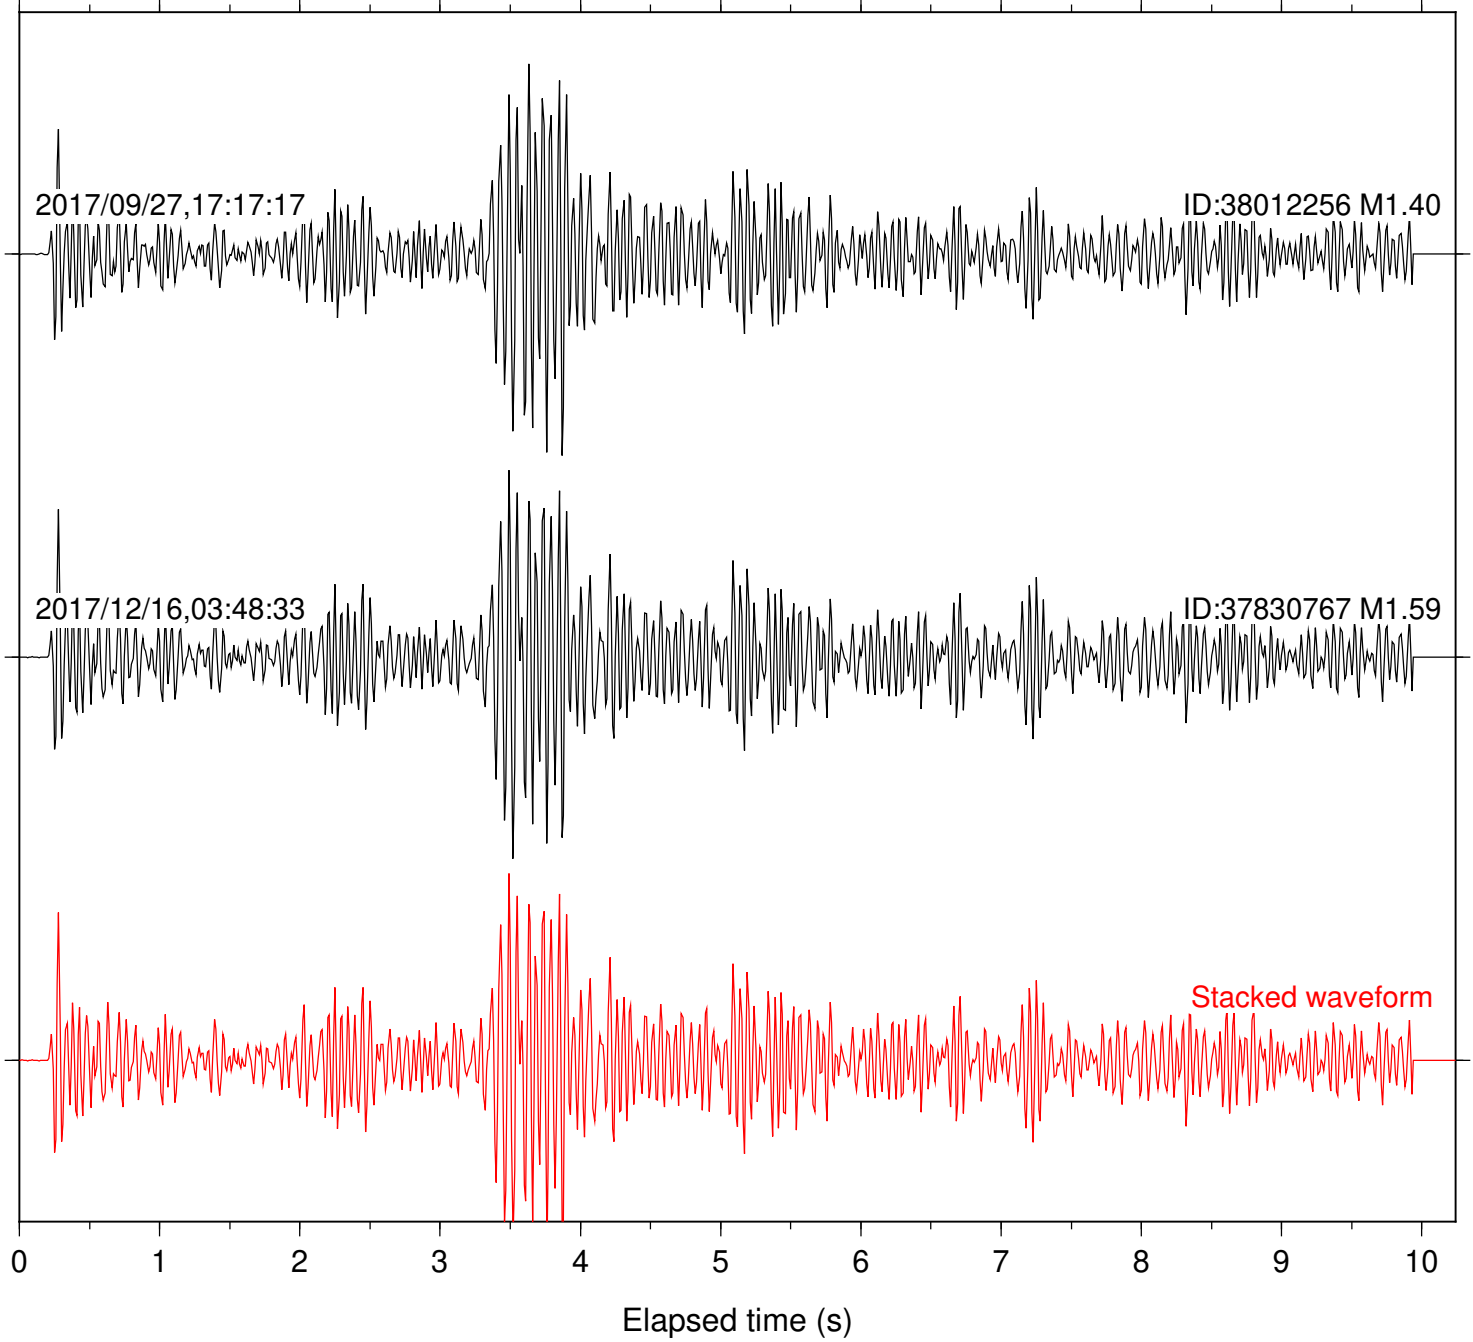

Station: B088 Com: EHZ

Focal depth: 6.65 km

Station: B093 Com: EHZ

Focal depth: 5.72 km

Station: B946 Com: EHZ

Focal depth: 5.72 km

Station: BAC Com: EHZ

Focal depth: 6.65 km

Station: CRY Com: HHZ

Focal depth: 6.65 km

Station: CSH Com: HHZ

Focal depth: 6.65 km

Station: DGR Com: HHZ

Focal depth: 6.65 km

Station: DNR Com: HHZ

Focal depth: 6.65 km

Station: FRD Com: HHZ

Focal depth: 5.72 km

Station: KNW Com: HHZ

Focal depth: 6.65 km

Station: LKH Com: HHZ

Focal depth: 6.65 km

Station: LVA2 Com: HHZ

Focal depth: 5.72 km

Station: RRSP Com: HHZ

Focal depth: 6.65 km

Station: SND Com: HHZ

Focal depth: 5.72 km

Station: WMC Com: HHZ

Focal depth: 6.65 km