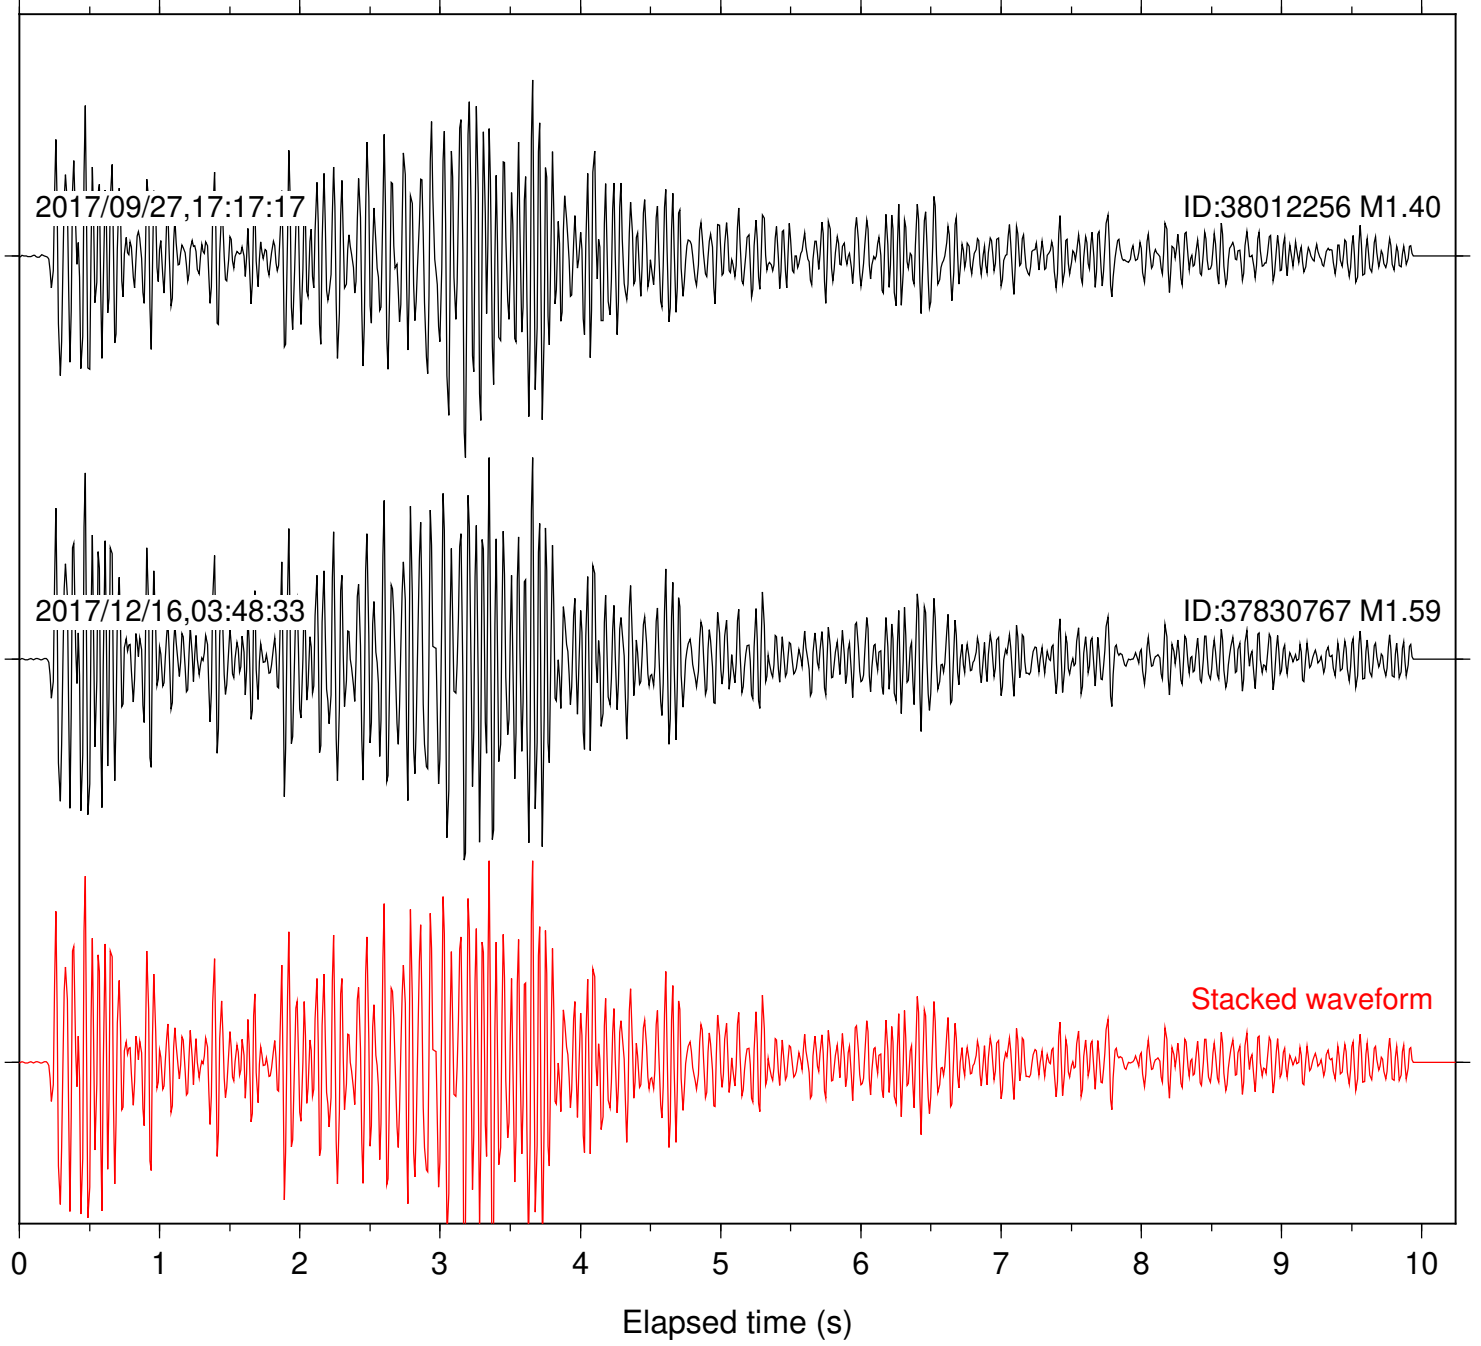

Station: FRD Com: HHZ

Focal depth: 5.72 km

Station: KNW Com: HHZ

Focal depth: 6.65 km

Station: LKH Com: HHZ

Focal depth: 6.65 km

Station: LVA2 Com: HHZ

Focal depth: 5.72 km

Station: MTG Com: HHZ

Focal depth: 6.65 km

Station: PFO Com: HHZ

Focal depth: 6.65 km

Station: PLM Com: HHZ

Focal depth: 6.65 km

Station: POB2 Com: HHZ

Focal depth: 6.65 km

2017/09/27,17:17:17

ID:38012256 M1.40

2017/12/16,03:48:33

ID:37830767 M1.59

Stacked waveform

0 1 2 3 4 5 6 7 8 9 10
Elapsed time (s)

Station: RDM Com: HHZ

Focal depth: 6.65 km

Station: RRSP Com: HHZ

Focal depth: 6.65 km

Station: SND Com: HHZ

Focal depth: 5.72 km

Station: WMC Com: HHZ

Focal depth: 6.65 km