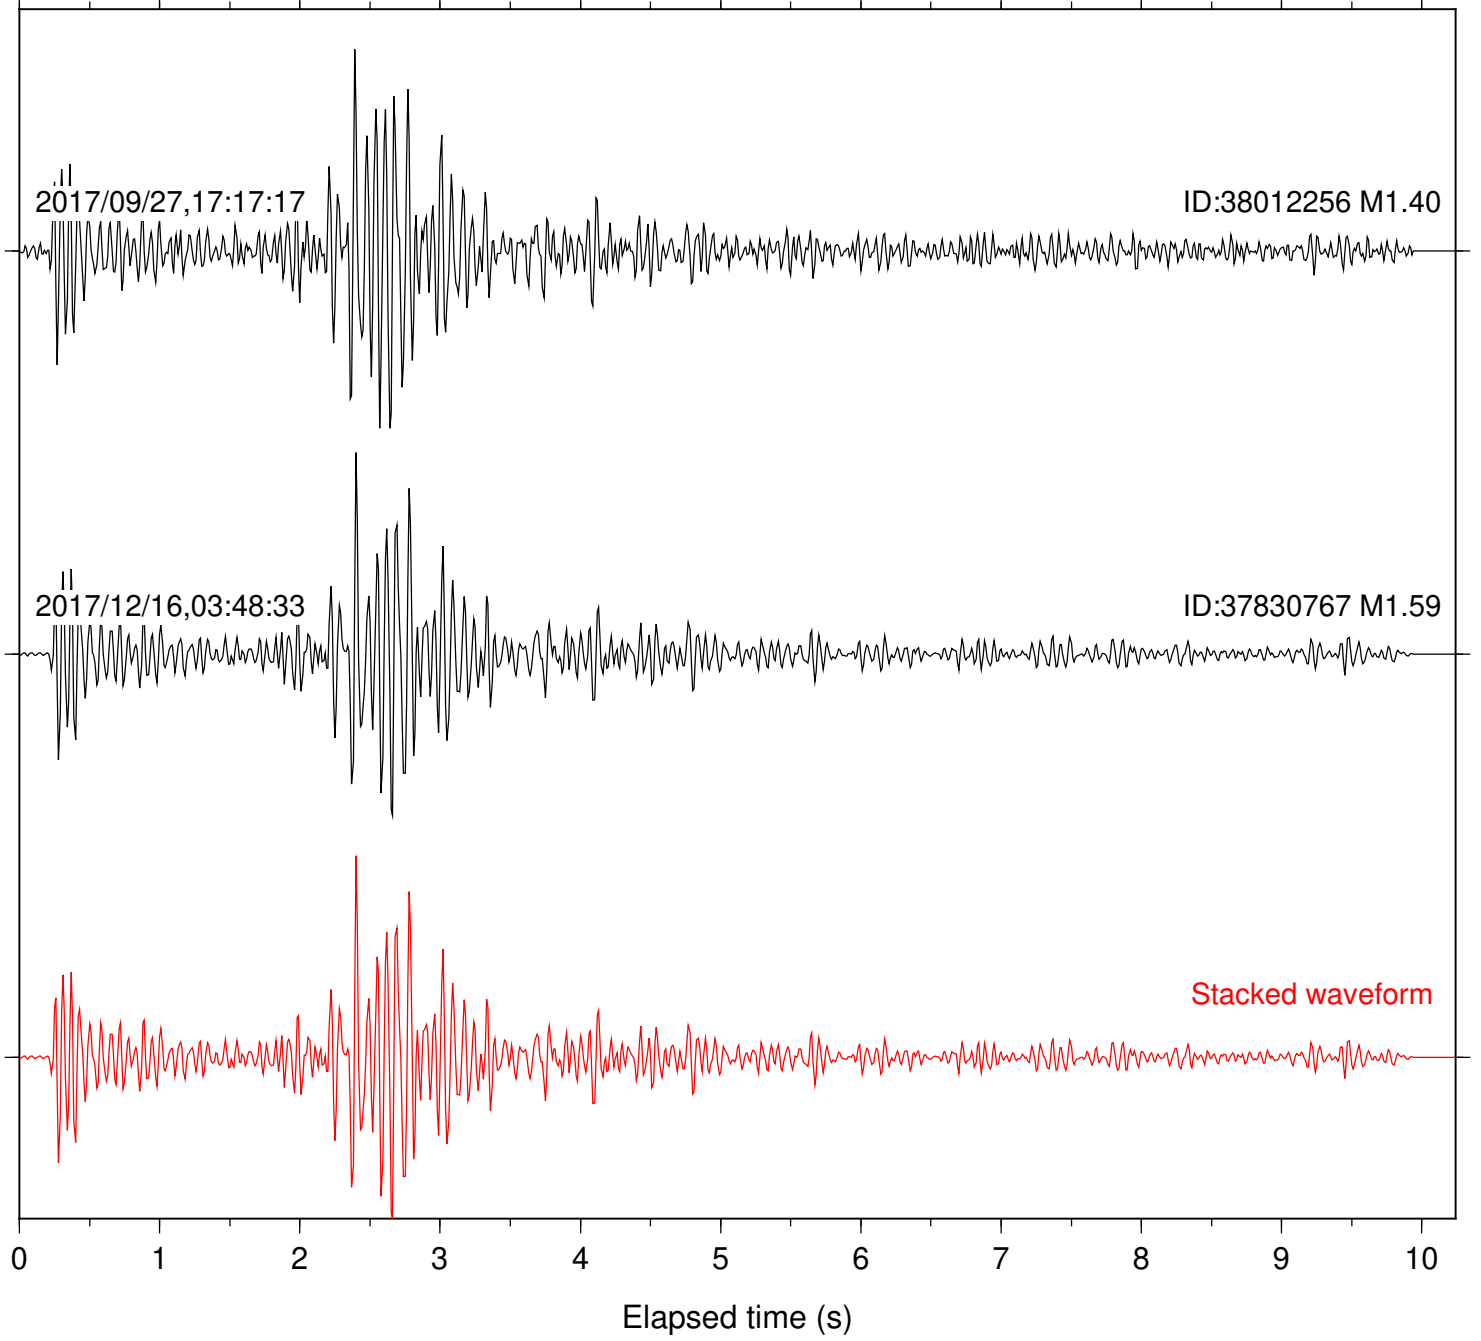

Station: FRD Com: HHZ

Focal depth: 5.72 km

Station: KNW Com: HHZ

Focal depth: 6.65 km

Station: LKH Com: HHZ

Focal depth: 6.65 km

Station: LVA2 Com: HHZ

Focal depth: 5.72 km

Station: MTG Com: HHZ

Focal depth: 6.65 km

Station: PFO Com: HHZ

Focal depth: 6.65 km

Station: PLM Com: HHZ

Focal depth: 6.65 km

Station: POB2 Com: HHZ

Focal depth: 6.65 km

2017/09/27,17:17:17

ID:38012256 M1.40

2017/12/16,03:48:33

ID:37830767 M1.59

Stacked waveform

0 1 2 3 4 5 6 7 8 9 10
Elapsed time (s)

Station: RDM Com: HHZ

Focal depth: 6.65 km

Station: RRSP Com: HHZ

Focal depth: 6.65 km

Station: SND Com: HHZ

Focal depth: 5.72 km

Station: WMC Com: HHZ

Focal depth: 6.65 km