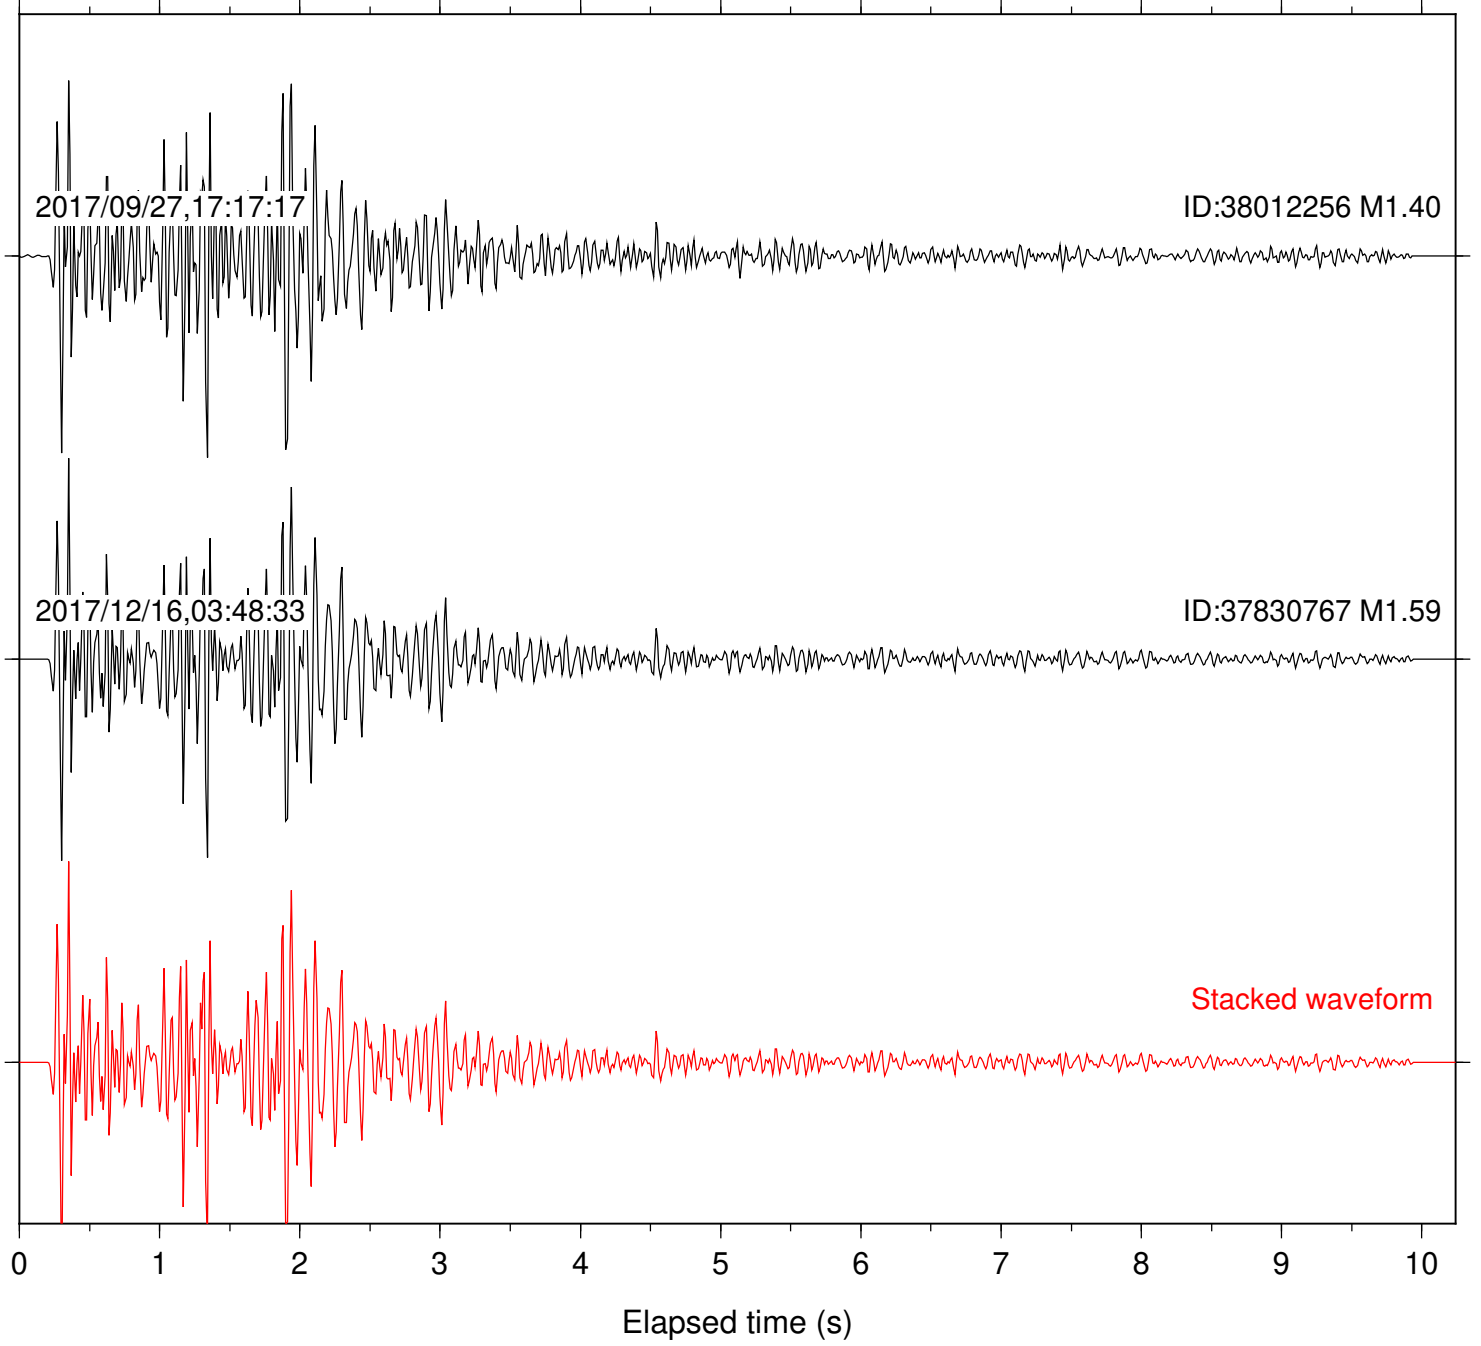

Station: B081 Com: EHZ

Focal depth: 6.65 km

Station: B082 Com: EHZ

Focal depth: 5.72 km

Station: B084 Com: EHZ

Focal depth: 6.65 km

Station: B087 Com: EHZ

Focal depth: 5.72 km

Station: B088 Com: EHZ

Focal depth: 6.65 km

Station: B093 Com: EHZ

Focal depth: 5.72 km

Station: B946 Com: EHZ

Focal depth: 5.72 km

Station: BAC Com: EHZ

Focal depth: 6.65 km

Station: CRY Com: HHZ

Focal depth: 6.65 km

Station: CSH Com: HHZ

Focal depth: 6.65 km

Station: DGR Com: HHZ

Focal depth: 6.65 km

Station: DNR Com: HHZ

Focal depth: 6.65 km

Station: FRD Com: HHZ

Focal depth: 5.72 km

Station: KNW Com: HHZ

Focal depth: 6.65 km

Station: LKH Com: HHZ

Focal depth: 6.65 km

Station: LVA2 Com: HHZ

Focal depth: 5.72 km