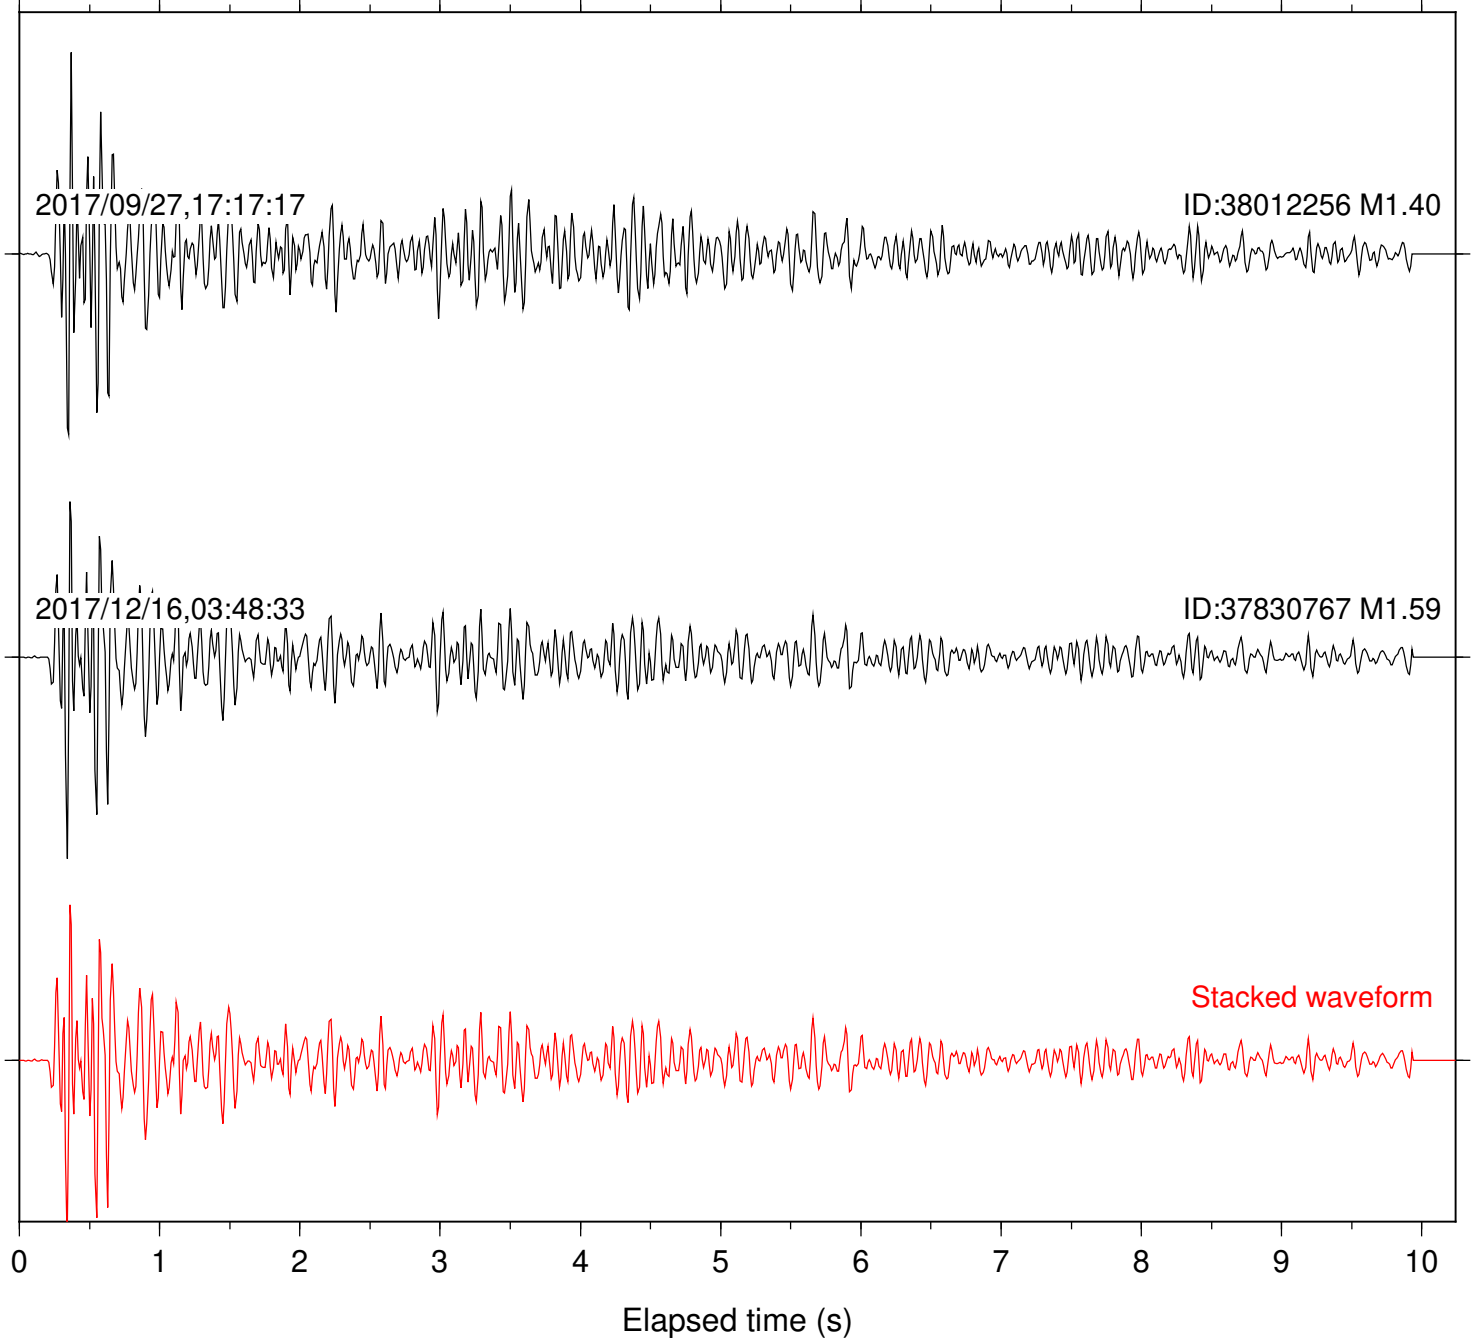

Station: FRD Com: HHZ

Focal depth: 5.72 km

Station: KNW Com: HHZ

Focal depth: 6.65 km

Station: LKH Com: HHZ

Focal depth: 6.65 km

Station: LVA2 Com: HHZ

Focal depth: 5.72 km

Station: MTG Com: HHZ

Focal depth: 6.65 km

Station: PFO Com: HHZ

Focal depth: 6.65 km

Station: PLM Com: HHZ

Focal depth: 6.65 km

Station: POB2 Com: HHZ

Focal depth: 6.65 km

2017/09/27,17:17:17

ID:38012256 M1.40

2017/12/16,03:48:33

ID:37830767 M1.59

Stacked waveform

0 1 2 3 4 5 6 7 8 9 10
Elapsed time (s)

Station: RDM Com: HHZ

Focal depth: 6.65 km

Station: RRSP Com: HHZ

Focal depth: 6.65 km

Station: SND Com: HHZ

Focal depth: 5.72 km

Station: WMC Com: HHZ

Focal depth: 6.65 km