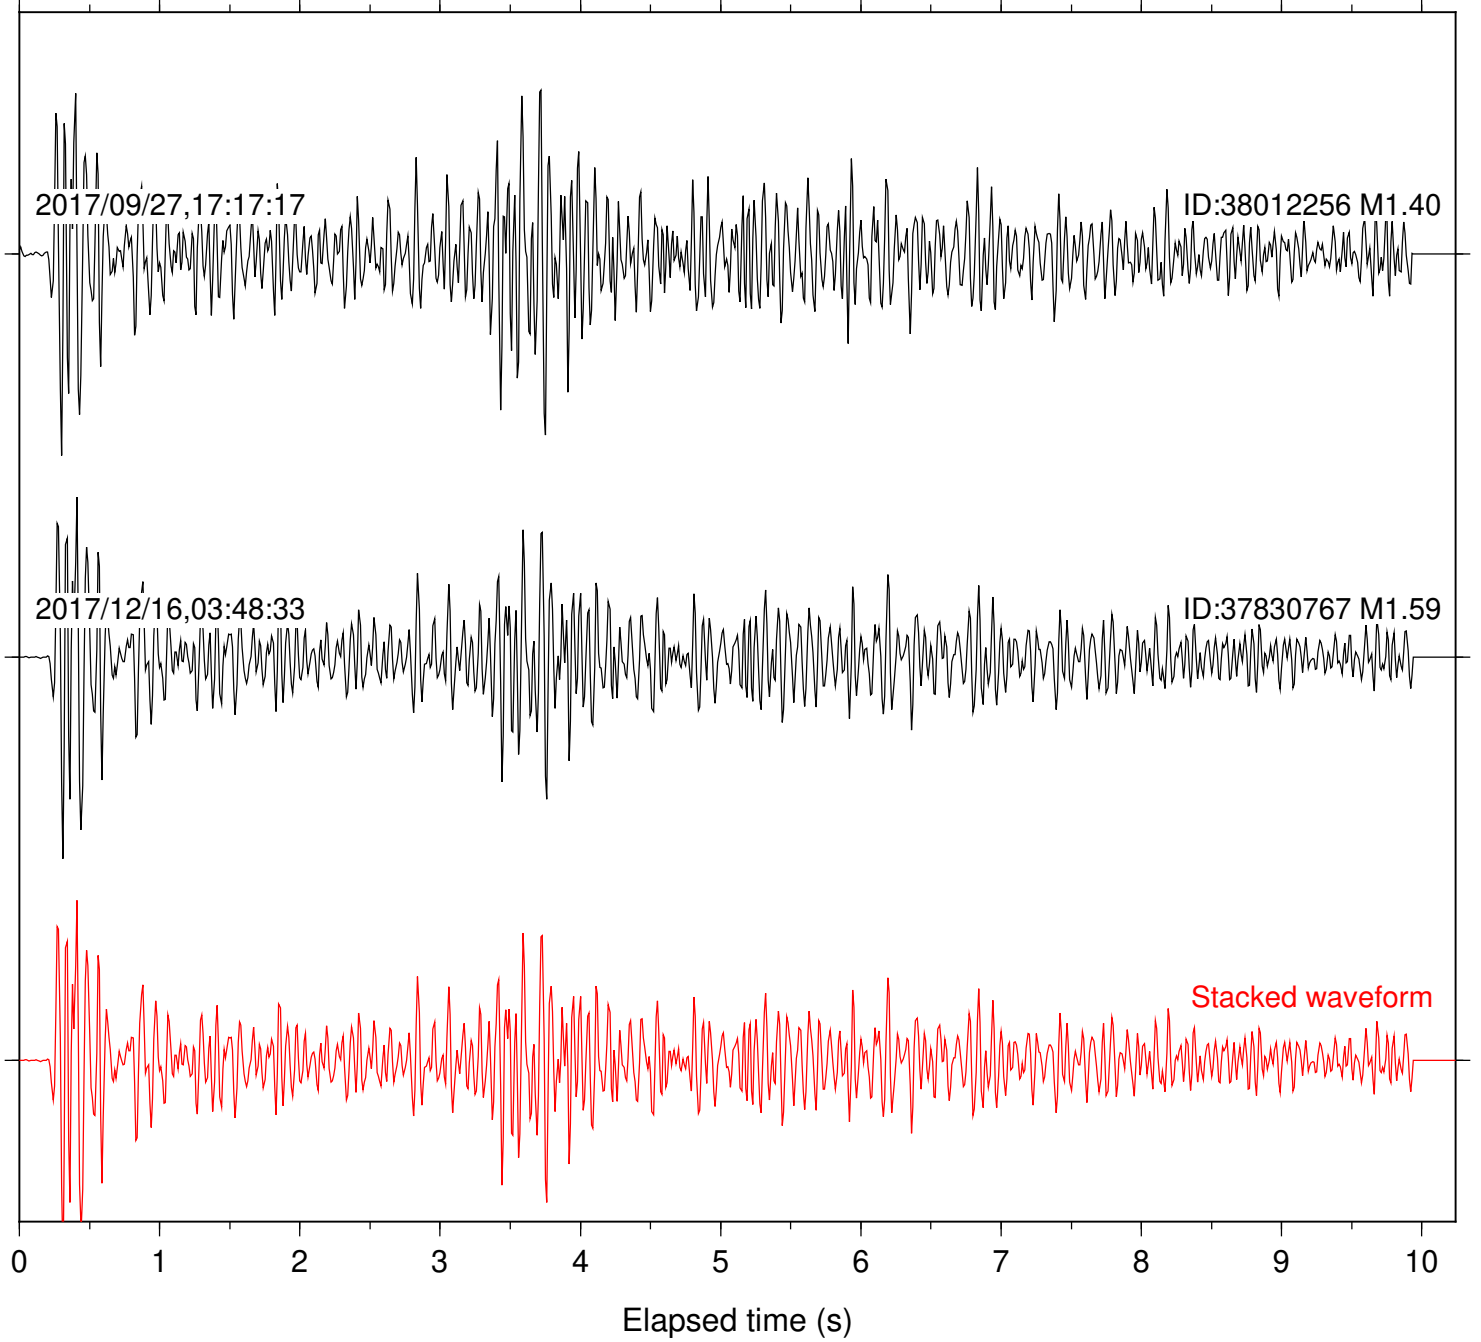

Station: B081 Com: EHZ

Focal depth: 6.65 km

Station: B082 Com: EHZ

Focal depth: 5.72 km

Station: B084 Com: EHZ

Focal depth: 6.65 km

Station: B087 Com: EHZ

Focal depth: 5.72 km

Station: CRY Com: HHZ

Focal depth: 6.65 km

Station: CSH Com: HHZ

Focal depth: 6.65 km

Station: DGR Com: HHZ

Focal depth: 6.65 km

Station: DNR Com: HHZ

Focal depth: 6.65 km

Station: FRD Com: HHZ

Focal depth: 5.72 km

Station: KNW Com: HHZ

Focal depth: 6.65 km

Station: LKH Com: HHZ

Focal depth: 6.65 km

Station: LVA2 Com: HHZ

Focal depth: 5.72 km

Station: RRSP Com: HHZ

Focal depth: 6.65 km

Station: SND Com: HHZ

Focal depth: 5.72 km

Station: WMC Com: HHZ

Focal depth: 6.65 km