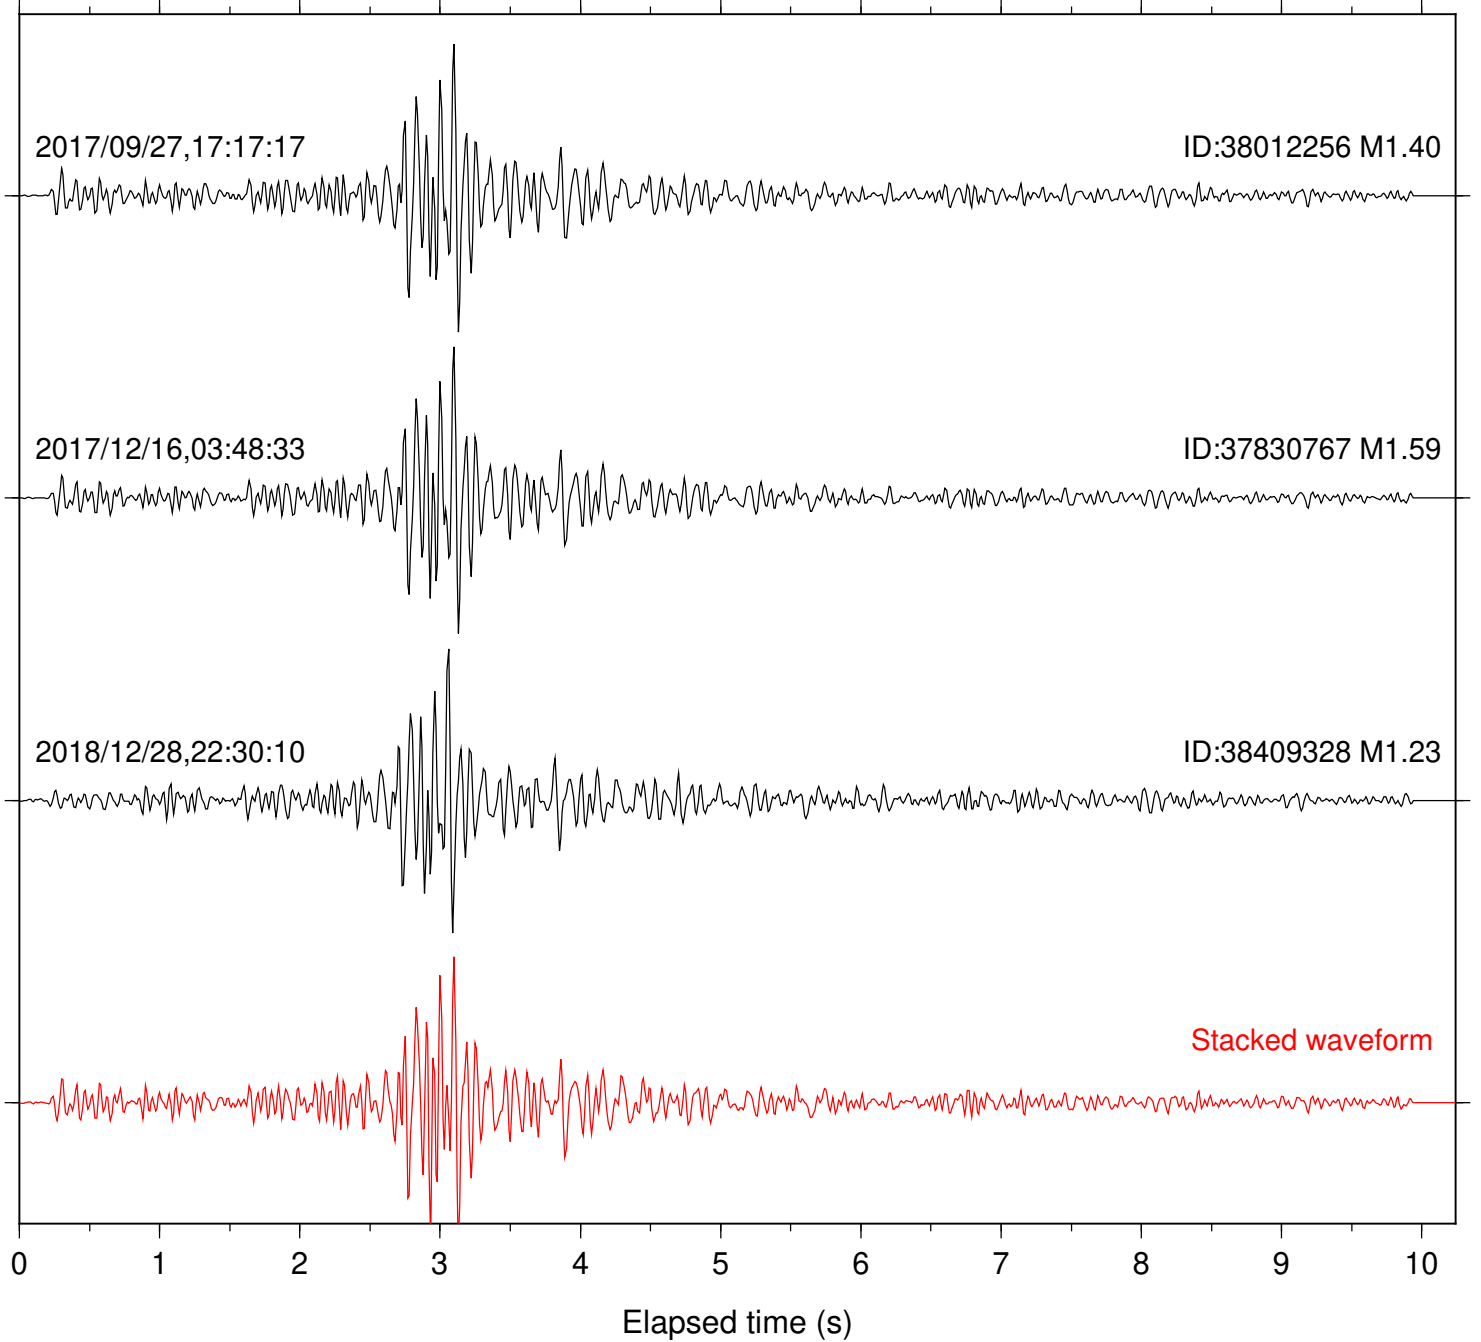

Station: FRD Com: HHZ

Focal depth: 5.72 km

Station: KNW Com: HHZ

Focal depth: 6.65 km

Station: LKH Com: HHZ

Focal depth: 6.65 km

Station: LVA2 Com: HHZ

Focal depth: 5.72 km

Station: MTG Com: HHZ

Focal depth: 6.65 km

Station: PFO Com: HHZ

Focal depth: 6.65 km

Station: PLM Com: HHZ

Focal depth: 6.65 km

Station: POB2 Com: HHZ

Focal depth: 6.65 km

2017/09/27,17:17:17

ID:38012256 M1.40

2017/12/16,03:48:33

ID:37830767 M1.59

Stacked waveform

0 1 2 3 4 5 6 7 8 9 10
Elapsed time (s)

Station: RDM Com: HHZ

Focal depth: 6.65 km

Station: RRSP Com: HHZ

Focal depth: 6.65 km

Station: SND Com: HHZ

Focal depth: 5.72 km

Station: WMC Com: HHZ

Focal depth: 6.65 km