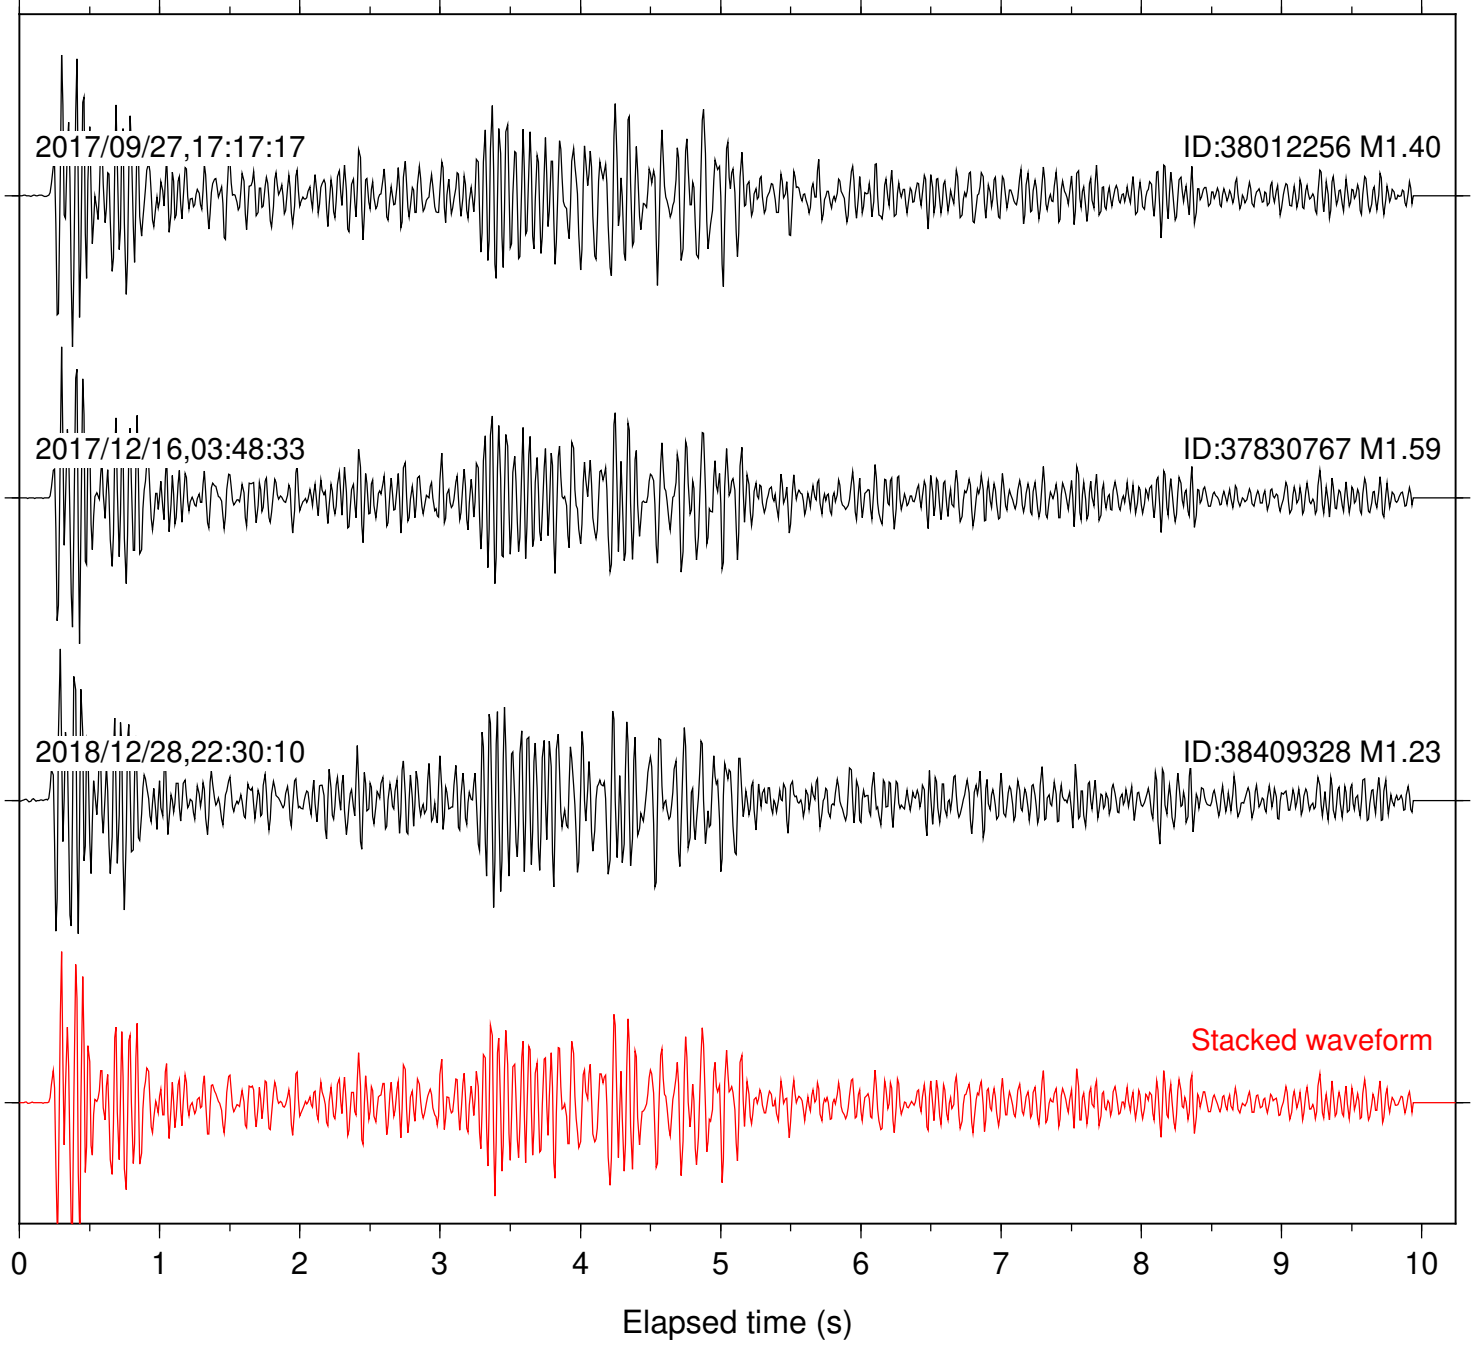

Station: CRY Com: HHZ

Focal depth: 6.65 km

Station: CSH Com: HHZ

Focal depth: 6.65 km

Station: DGR Com: HHZ

Focal depth: 6.65 km

Station: DNR Com: HHZ

Focal depth: 6.65 km

Station: FRD Com: HHZ

Focal depth: 5.72 km

Station: KNW Com: HHZ

Focal depth: 6.65 km

Station: LKH Com: HHZ

Focal depth: 6.65 km

Station: LVA2 Com: HHZ

Focal depth: 5.72 km

Station: MTG Com: HHZ

Focal depth: 6.65 km

Station: PFO Com: HHZ

Focal depth: 6.65 km

Station: PLM Com: HHZ

Focal depth: 6.65 km

Station: POB2 Com: HHZ

Focal depth: 6.65 km

Station: RRSP Com: HHZ

Focal depth: 6.65 km

Station: SND Com: HHZ

Focal depth: 5.72 km

Station: WMC Com: HHZ

Focal depth: 6.65 km