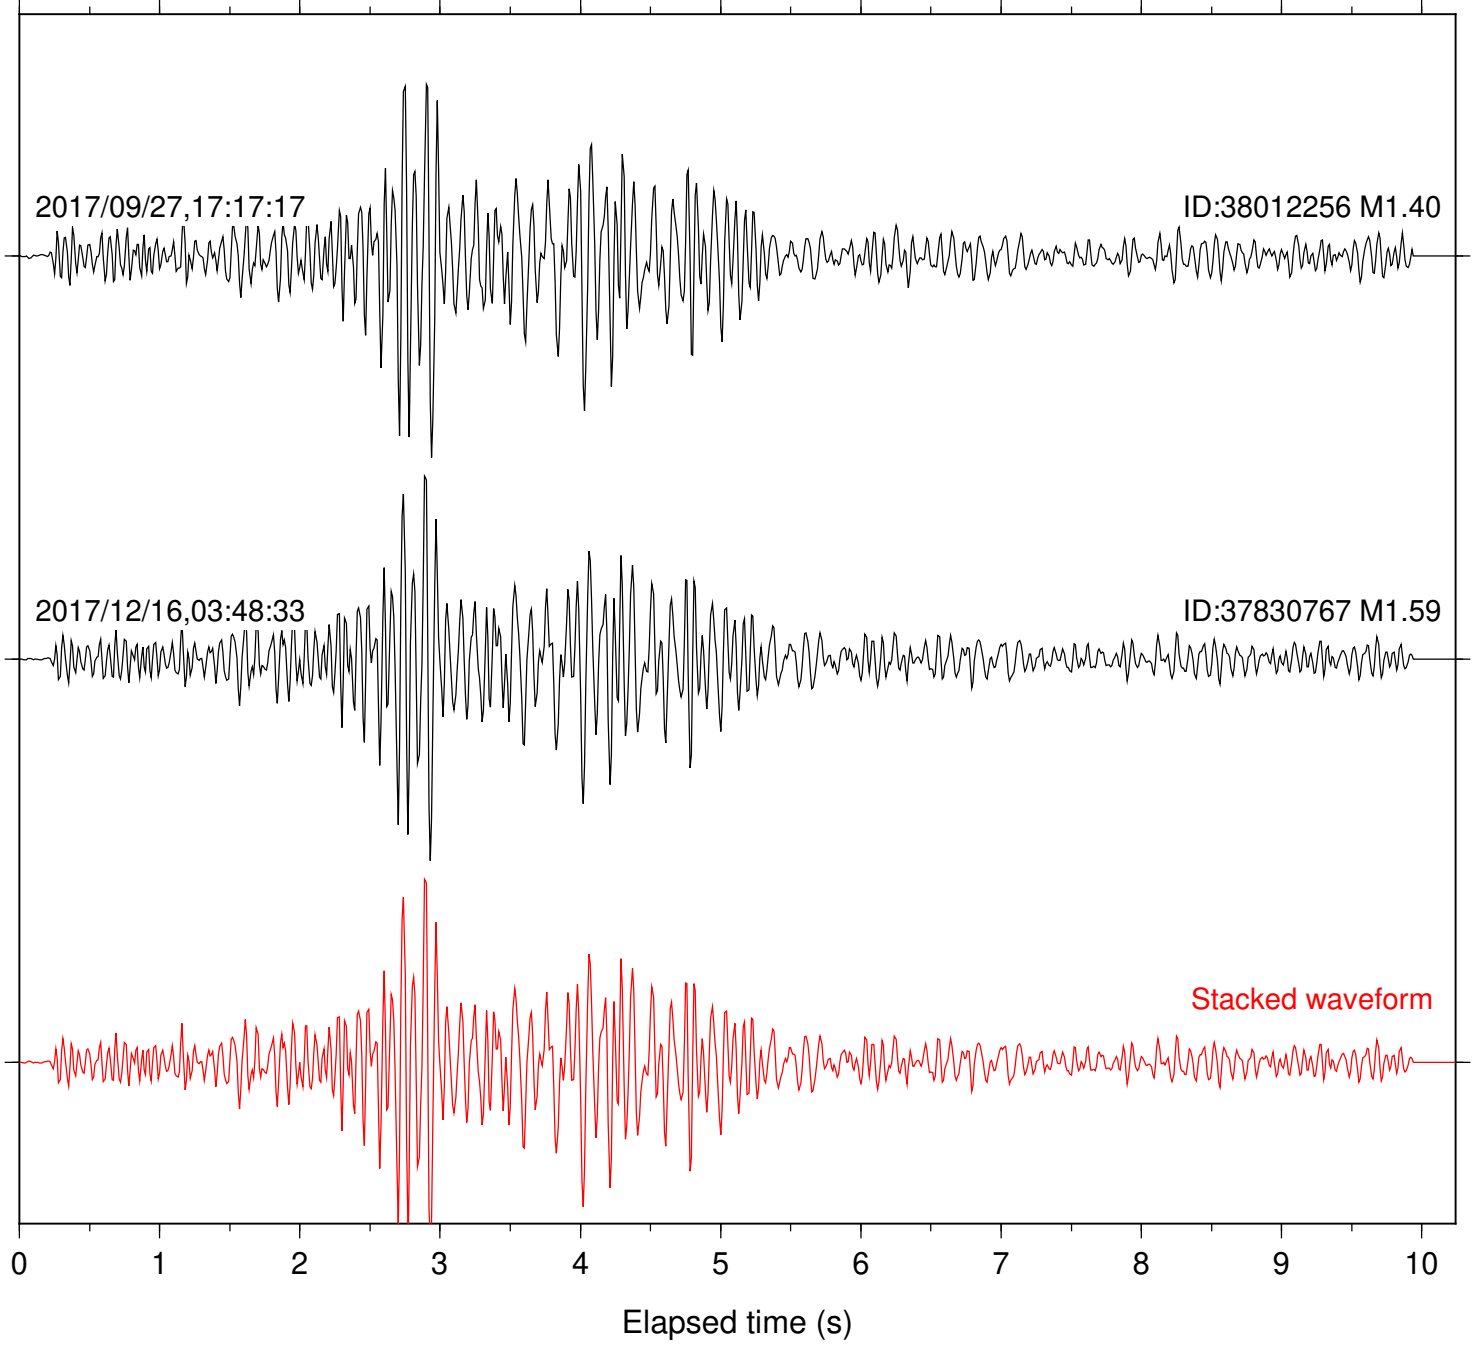

Station: CRY Com: HHZ

Focal depth: 6.65 km

Station: CSH Com: HHZ

Focal depth: 6.65 km

Station: DGR Com: HHZ

Focal depth: 6.65 km

Station: DNR Com: HHZ

Focal depth: 6.65 km

Station: FRD Com: HHZ

Focal depth: 5.72 km

Station: KNW Com: HHZ

Focal depth: 6.65 km

Station: LKH Com: HHZ

Focal depth: 6.65 km

Station: LVA2 Com: HHZ

Focal depth: 5.72 km