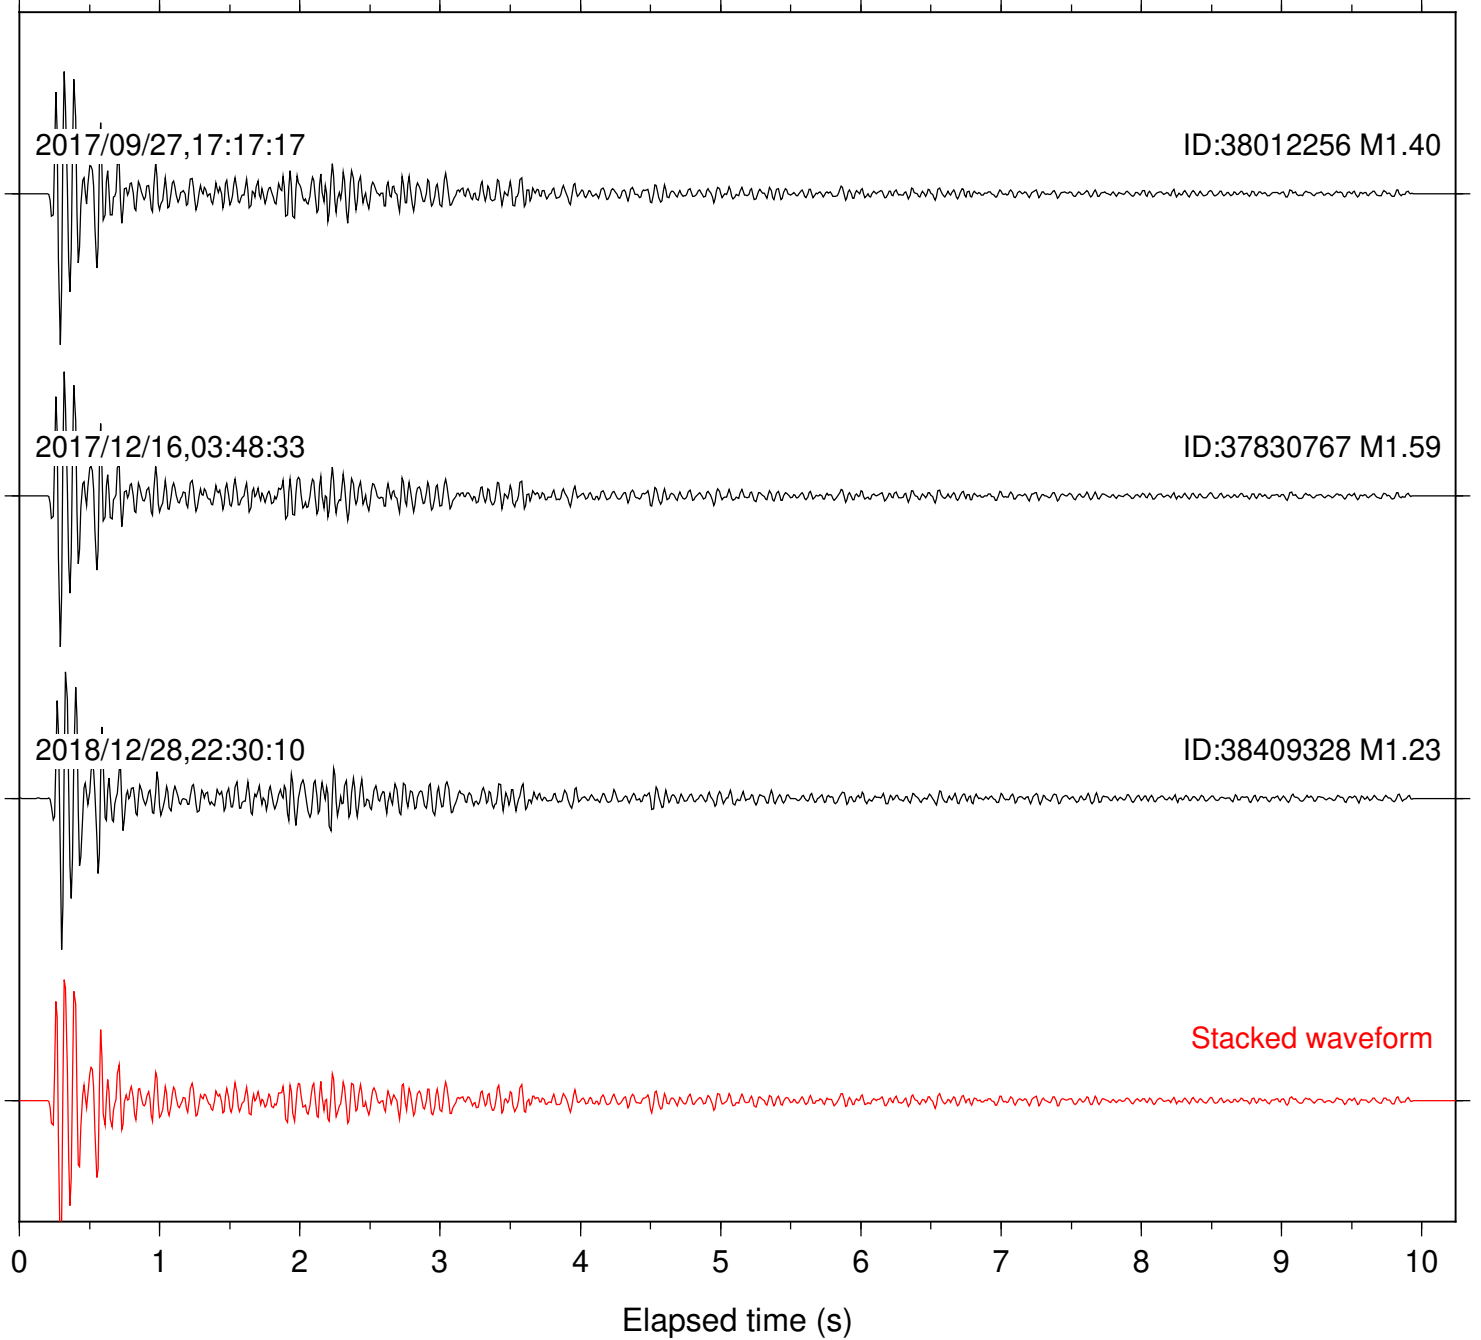

Station: B093 Com: EHZ

Focal depth: 5.72 km