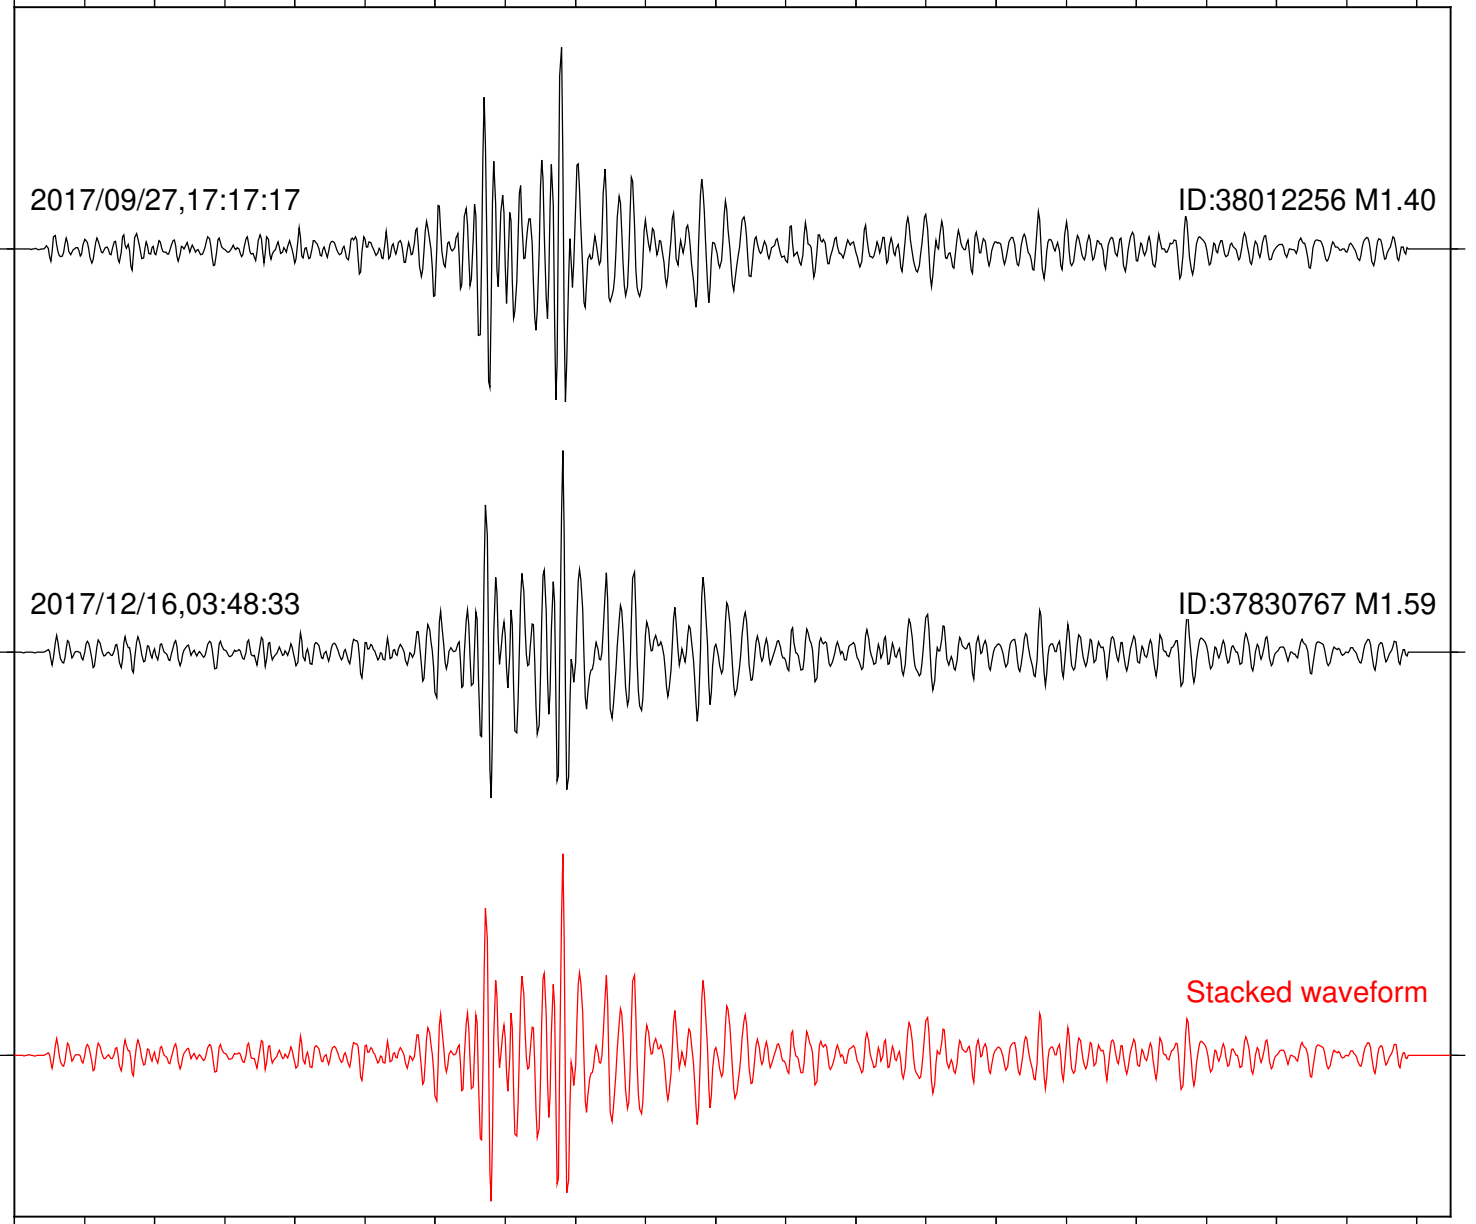

Station: FRD Com: HHZ

Focal depth: 5.72 km

Station: KNW Com: HHZ

Focal depth: 6.65 km

Station: LKH Com: HHZ

Focal depth: 6.65 km

Station: LVA2 Com: HHZ

Focal depth: 5.72 km

Station: MTG Com: HHZ

Focal depth: 6.65 km

Station: PFO Com: HHZ

Focal depth: 6.65 km

Station: PLM Com: HHZ

Focal depth: 6.65 km

Station: POB2 Com: HHZ

Focal depth: 6.65 km

2017/09/27,17:17:17

ID:38012256 M1.40

2017/12/16,03:48:33

ID:37830767 M1.59

Stacked waveform

0 1 2 3 4 5 6 7 8 9 10
Elapsed time (s)

Station: RDM Com: HHZ

Focal depth: 6.65 km

Station: RRSP Com: HHZ

Focal depth: 6.65 km

Station: SND Com: HHZ

Focal depth: 5.72 km

Station: WMC Com: HHZ

Focal depth: 6.65 km