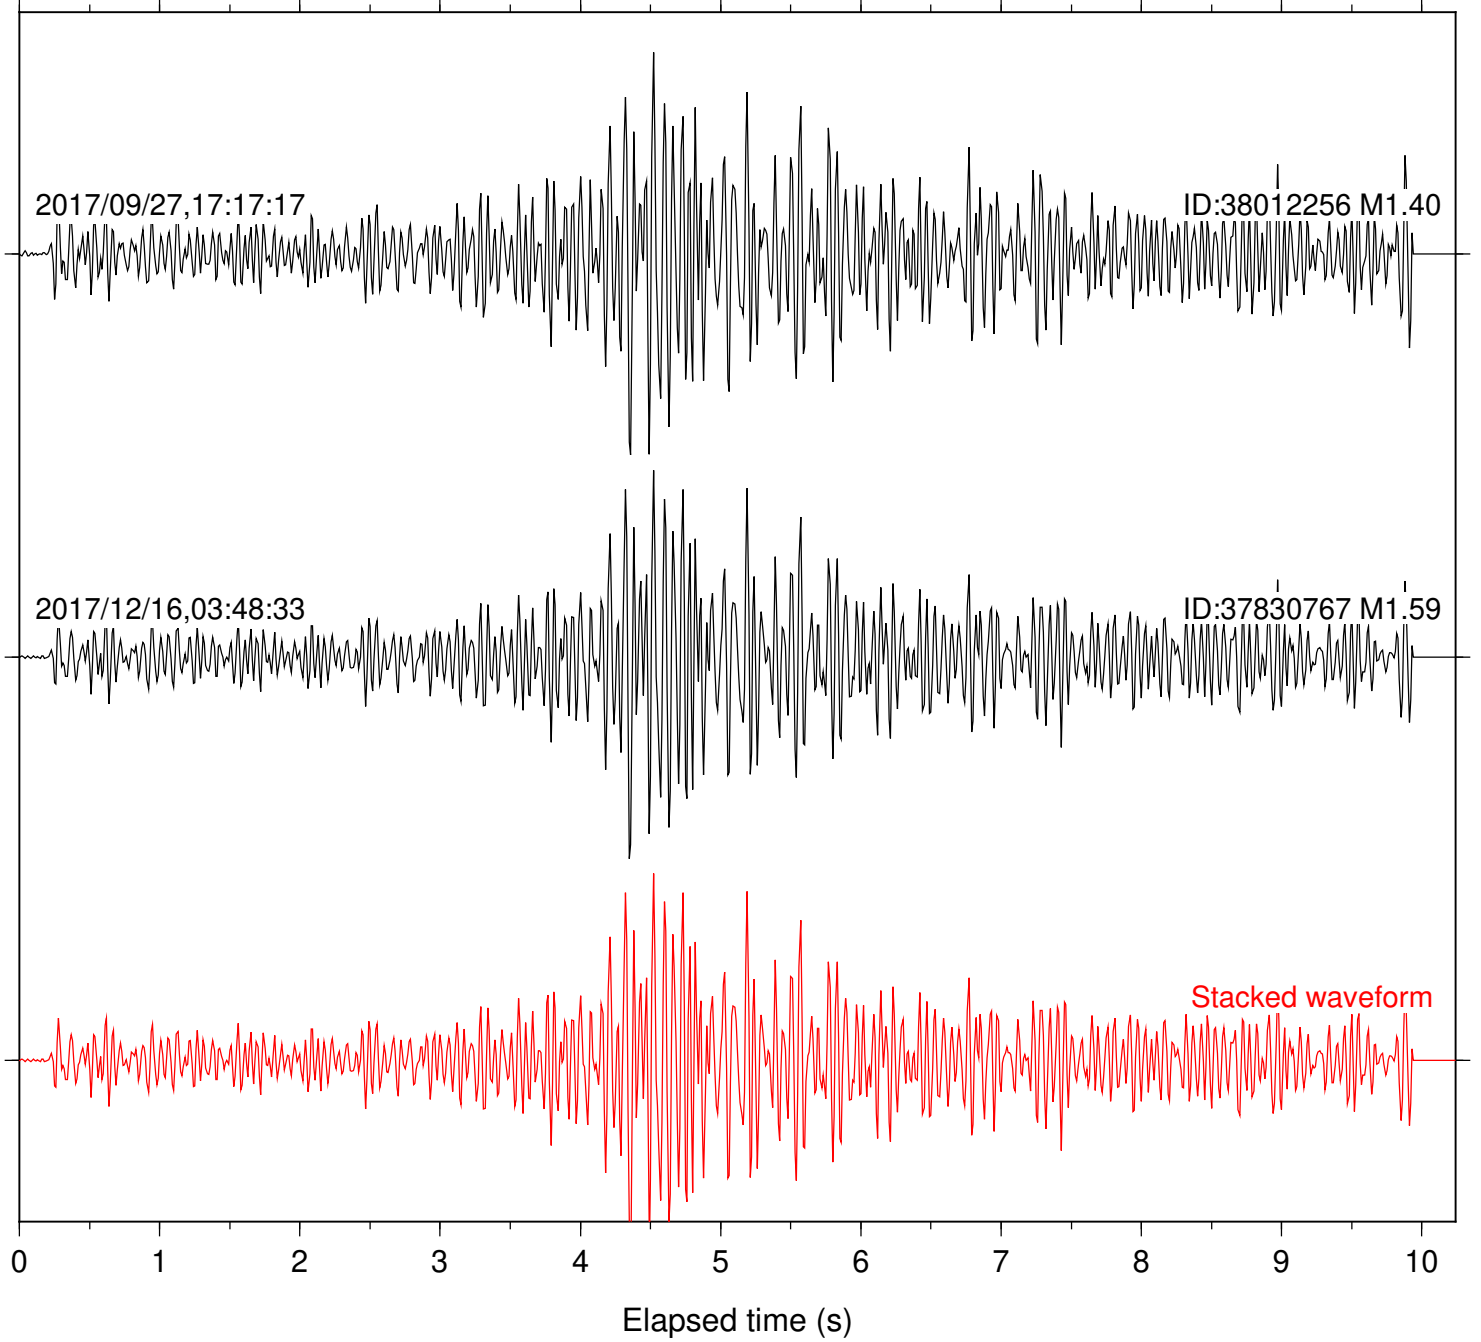

Station: CRY Com: HHZ

Focal depth: 6.65 km

Station: CSH Com: HHZ

Focal depth: 6.65 km

Station: DGR Com: HHZ

Focal depth: 6.65 km

Station: DNR Com: HHZ

Focal depth: 6.65 km

Station: FRD Com: HHZ

Focal depth: 5.72 km

Station: KNW Com: HHZ

Focal depth: 6.65 km

Station: LKH Com: HHZ

Focal depth: 6.65 km

Station: LVA2 Com: HHZ

Focal depth: 5.72 km

Station: MTG Com: HHZ

Focal depth: 6.65 km

Station: PFO Com: HHZ

Focal depth: 6.65 km

Station: PLM Com: HHZ

Focal depth: 6.65 km

Station: POB2 Com: HHZ

Focal depth: 6.65 km

Station: RRSP Com: HHZ

Focal depth: 6.65 km

Station: SND Com: HHZ

Focal depth: 5.72 km

Station: WMC Com: HHZ

Focal depth: 6.65 km