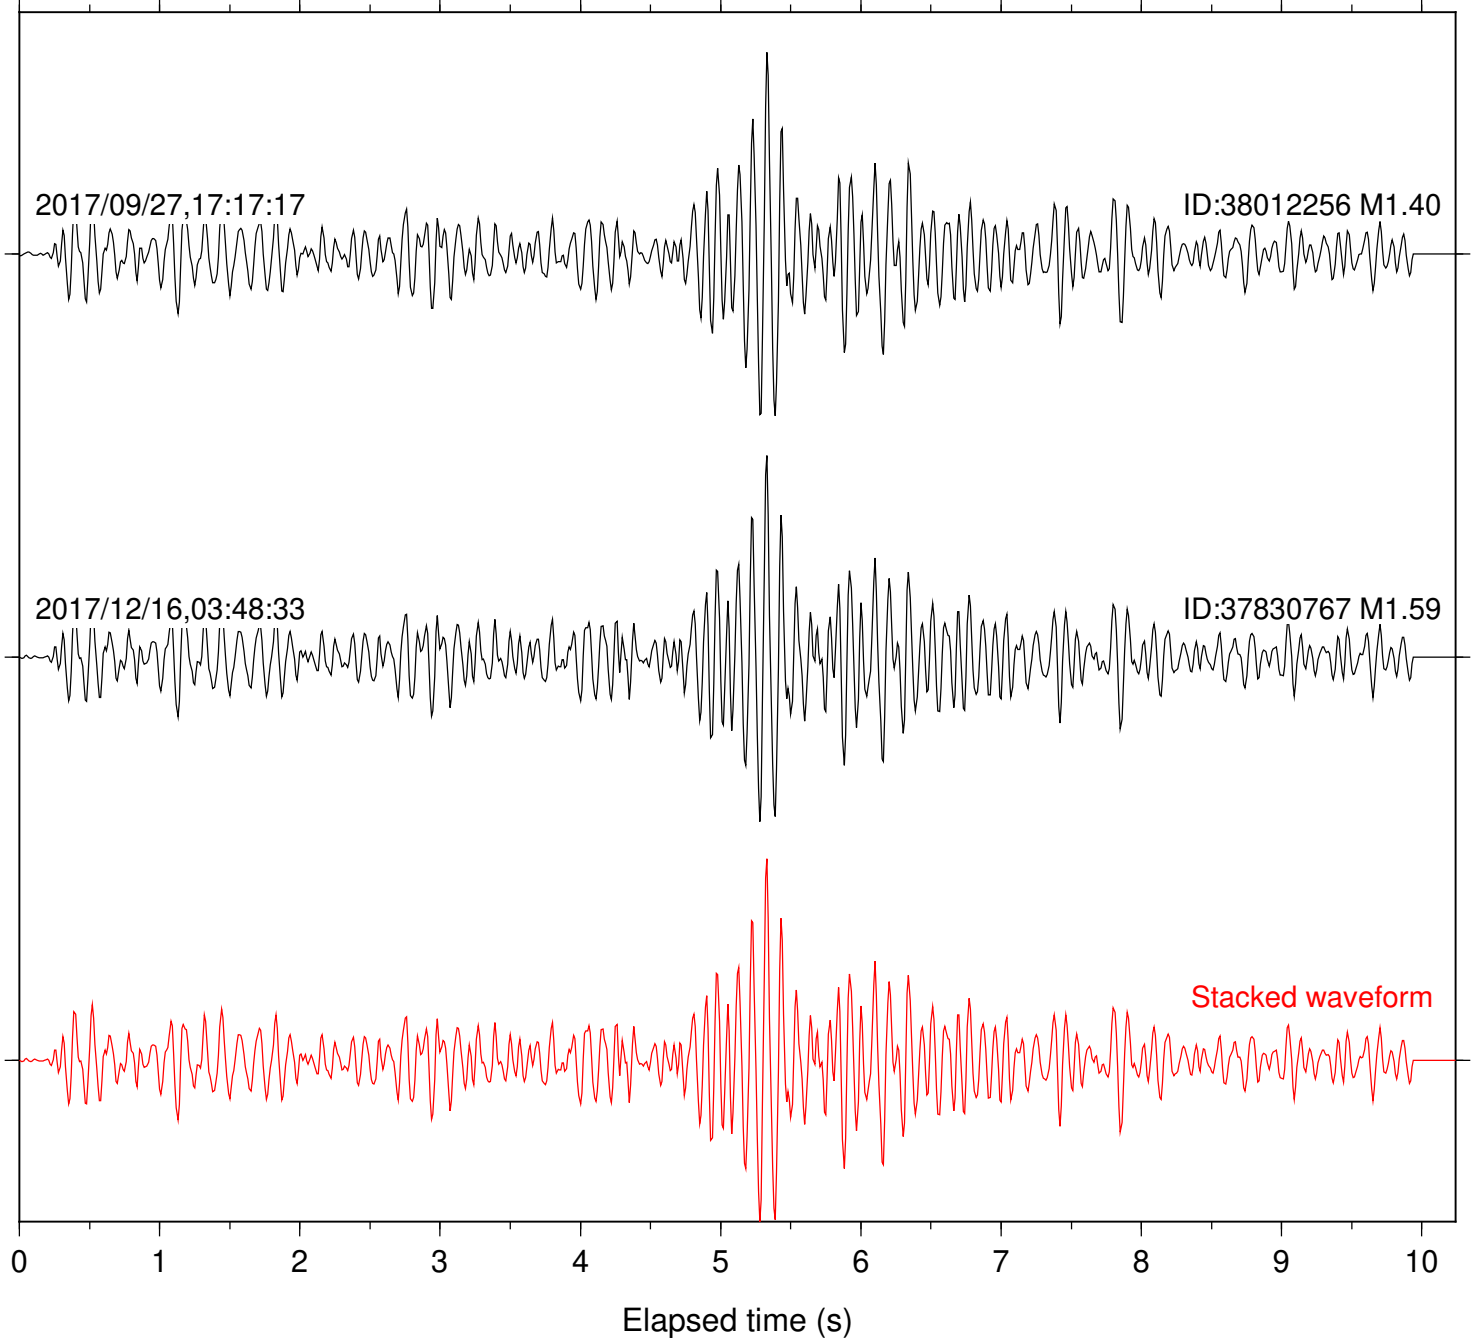

Station: CRY Com: HHZ

Focal depth: 6.65 km

Station: CSH Com: HHZ

Focal depth: 6.65 km

Station: DGR Com: HHZ

Focal depth: 6.65 km

Station: DNR Com: HHZ

Focal depth: 6.65 km

Station: FRD Com: HHZ

Focal depth: 5.72 km

Station: KNW Com: HHZ

Focal depth: 6.65 km

Station: LKH Com: HHZ

Focal depth: 6.65 km

Station: LVA2 Com: HHZ

Focal depth: 5.72 km

Station: MTG Com: HHZ

Focal depth: 6.65 km

Station: PFO Com: HHZ

Focal depth: 6.65 km

Station: PLM Com: HHZ

Focal depth: 6.65 km

Station: POB2 Com: HHZ

Focal depth: 6.65 km

Station: RRSP Com: HHZ

Focal depth: 6.65 km

Station: SND Com: HHZ

Focal depth: 5.72 km

Station: WMC Com: HHZ

Focal depth: 6.65 km