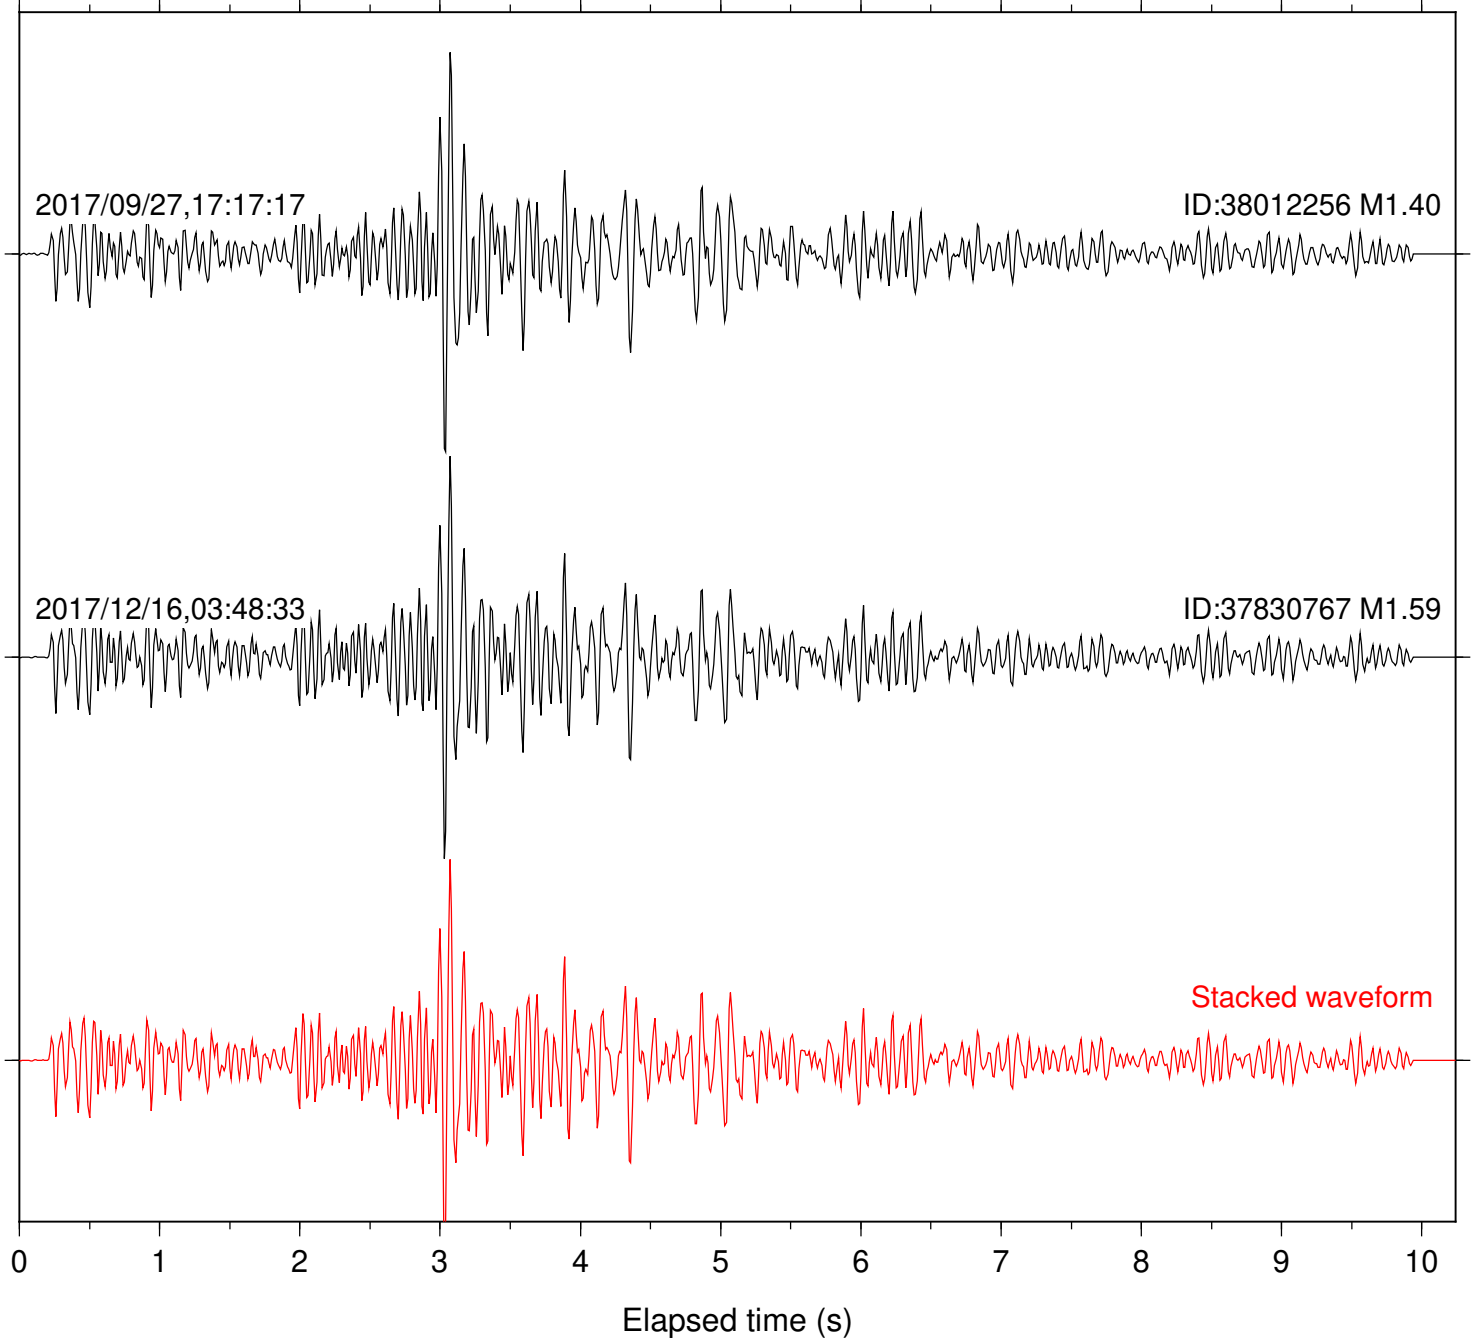

Station: B088 Com: EHZ

Focal depth: 6.65 km