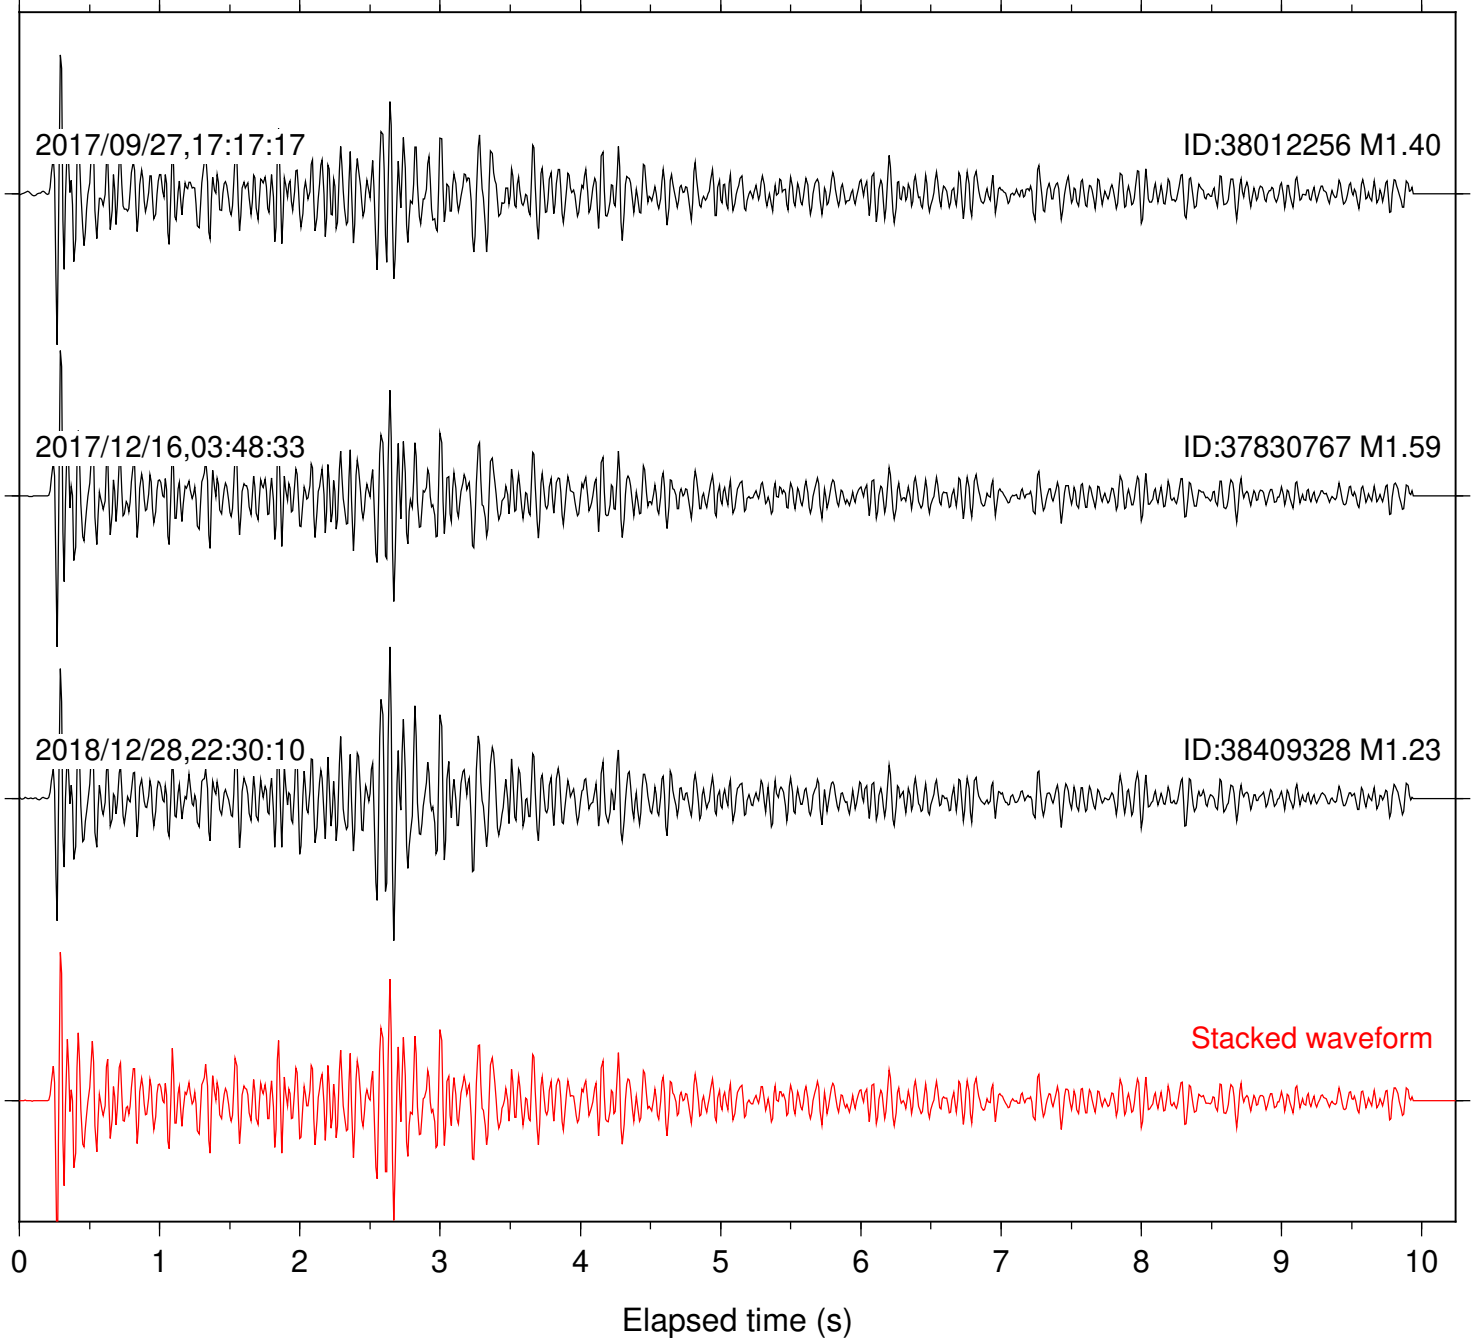

Station: B081 Com: EHZ

Focal depth: 6.65 km

Station: B082 Com: EHZ

Focal depth: 5.72 km

Station: B084 Com: EHZ

Focal depth: 6.65 km

Station: B087 Com: EHZ

Focal depth: 5.72 km

Station: CRY Com: HHZ

Focal depth: 6.65 km

Station: CSH Com: HHZ

Focal depth: 6.65 km

Station: DGR Com: HHZ

Focal depth: 6.65 km

Station: DNR Com: HHZ

Focal depth: 6.65 km

Station: FRD Com: HHZ

Focal depth: 5.72 km

Station: KNW Com: HHZ

Focal depth: 6.65 km

Station: LKH Com: HHZ

Focal depth: 6.65 km

Station: LVA2 Com: HHZ

Focal depth: 5.72 km

Station: RRSP Com: HHZ

Focal depth: 6.65 km

Station: SND Com: HHZ

Focal depth: 5.72 km

Station: WMC Com: HHZ

Focal depth: 6.65 km