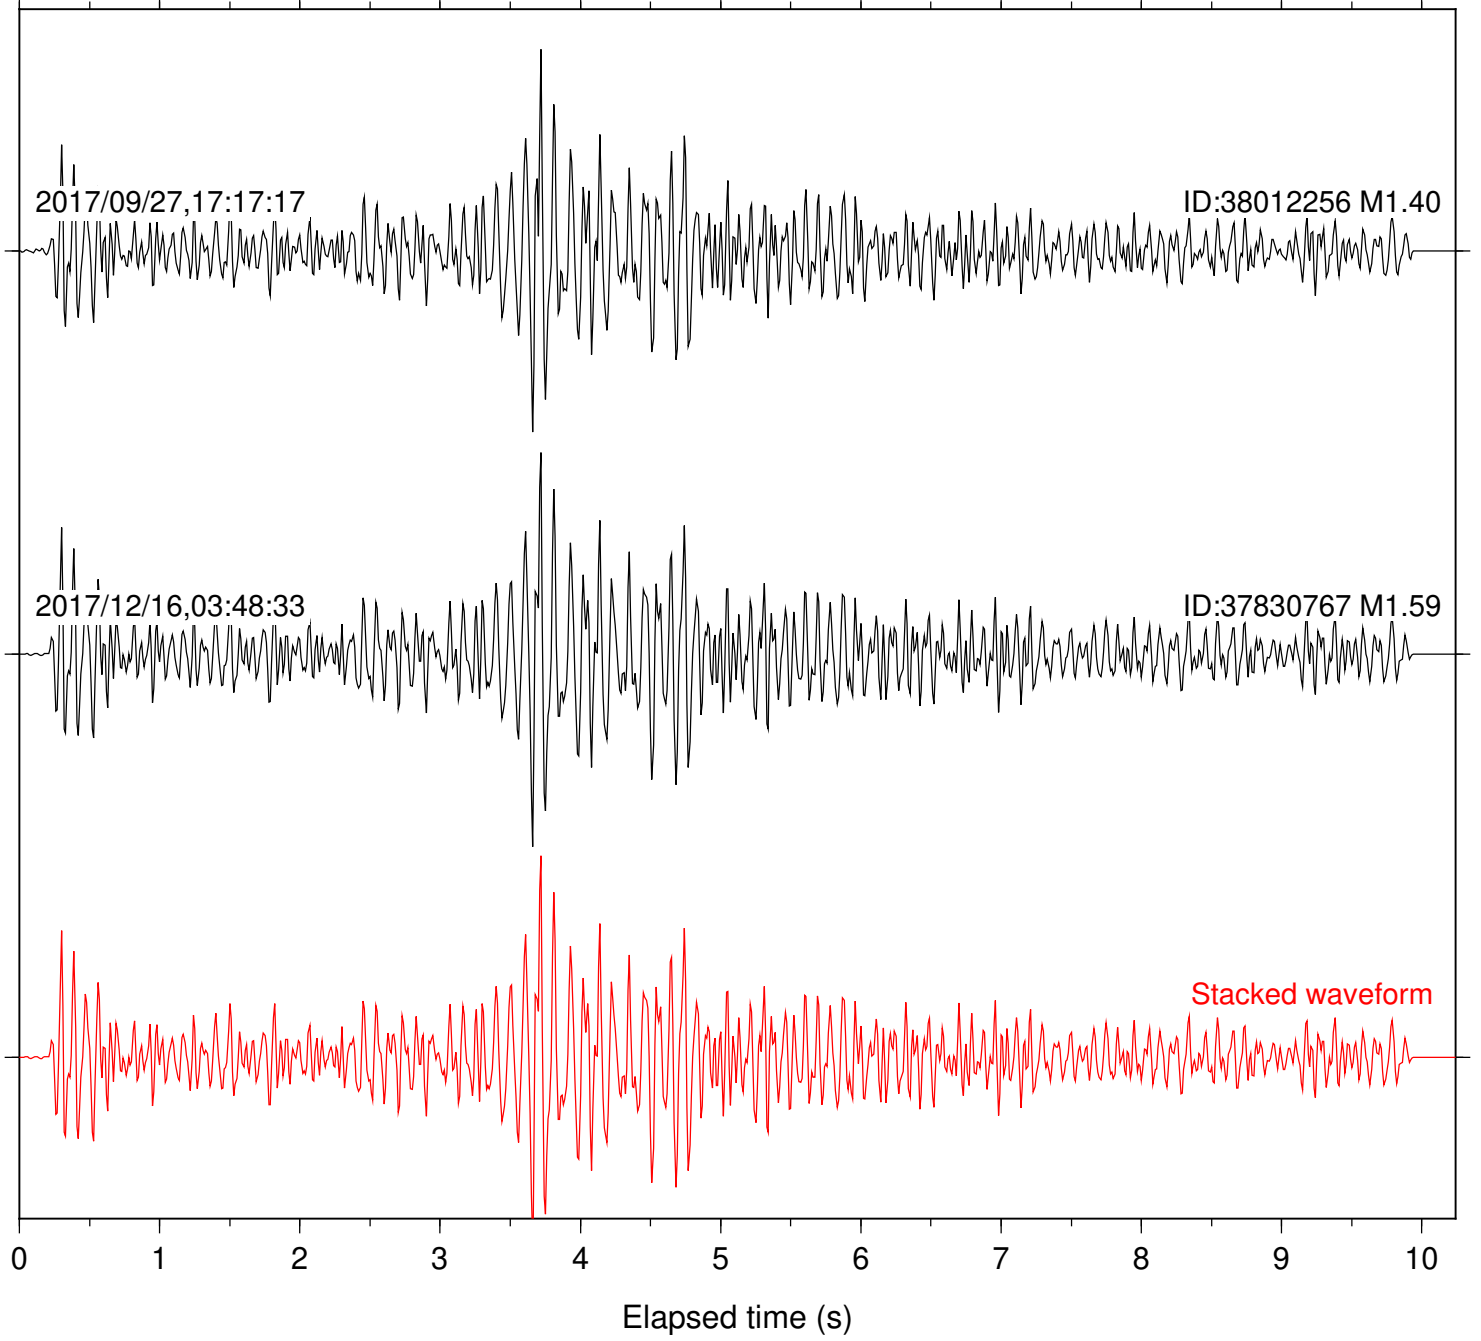

Station: B081 Com: EHZ

Focal depth: 6.65 km

Station: B082 Com: EHZ

Focal depth: 5.72 km

Station: B084 Com: EHZ

Focal depth: 6.65 km

Station: B087 Com: EHZ

Focal depth: 5.72 km

Station: B088 Com: EHZ

Focal depth: 6.65 km

Station: B093 Com: EHZ

Focal depth: 5.72 km

Station: B946 Com: EHZ

Focal depth: 5.72 km

Station: BAC Com: EHZ

Focal depth: 6.65 km

Station: CRY Com: HHZ

Focal depth: 6.65 km

Station: CSH Com: HHZ

Focal depth: 6.65 km

Station: DGR Com: HHZ

Focal depth: 6.65 km

Station: DNR Com: HHZ

Focal depth: 6.65 km

Station: FRD Com: HHZ

Focal depth: 5.72 km

Station: KNW Com: HHZ

Focal depth: 6.65 km

Station: LKH Com: HHZ

Focal depth: 6.65 km

Station: LVA2 Com: HHZ

Focal depth: 5.72 km