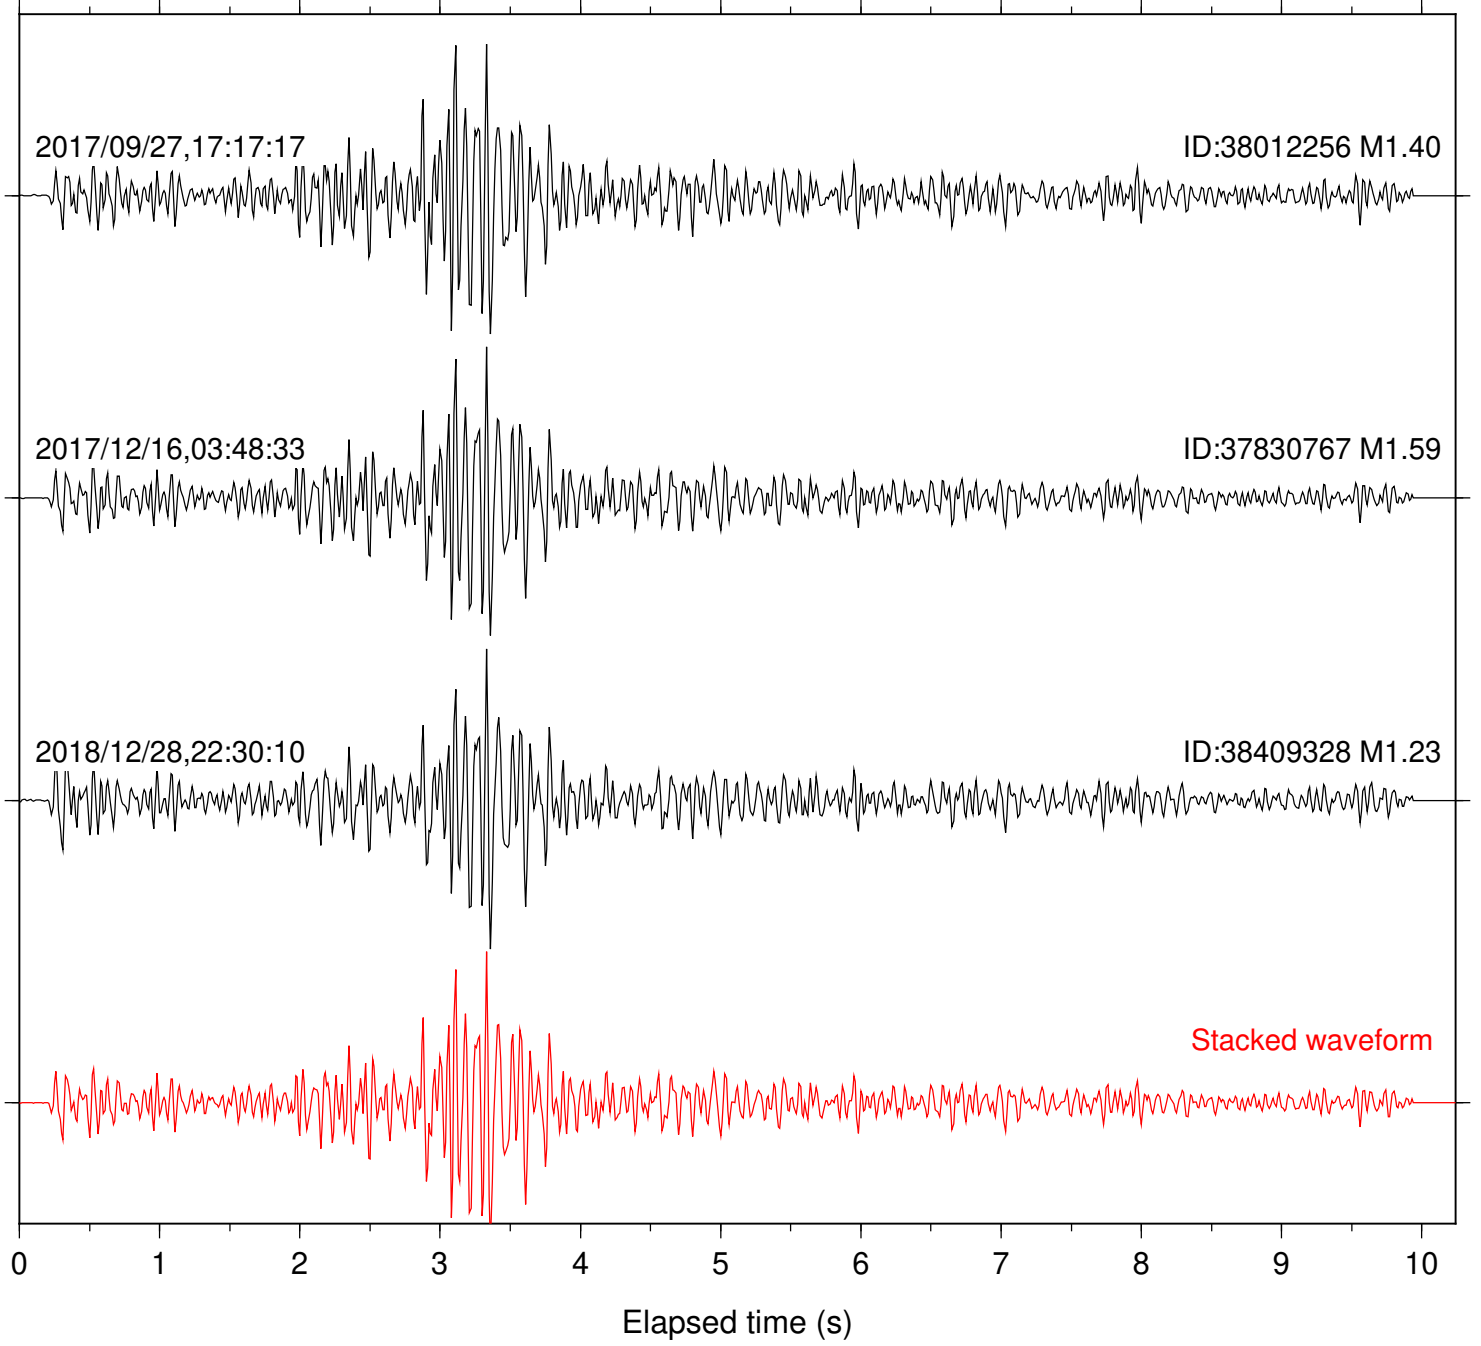

Station: B081 Com: EHZ

Focal depth: 6.65 km

Station: B082 Com: EHZ

Focal depth: 5.72 km

Station: B084 Com: EHZ

Focal depth: 6.65 km

Station: B087 Com: EHZ

Focal depth: 5.72 km

Station: B088 Com: EHZ

Focal depth: 6.65 km

Station: B093 Com: EHZ

Focal depth: 5.72 km

Station: B946 Com: EHZ

Focal depth: 5.72 km

Station: BAC Com: EHZ

Focal depth: 6.65 km

Station: CRY Com: HHZ

Focal depth: 6.65 km

Station: CSH Com: HHZ

Focal depth: 6.65 km

Station: DGR Com: HHZ

Focal depth: 6.65 km

Station: DNR Com: HHZ

Focal depth: 6.65 km

Station: FRD Com: HHZ

Focal depth: 5.72 km

Station: KNW Com: HHZ

Focal depth: 6.65 km

Station: LKH Com: HHZ

Focal depth: 6.65 km

Station: LVA2 Com: HHZ

Focal depth: 5.72 km