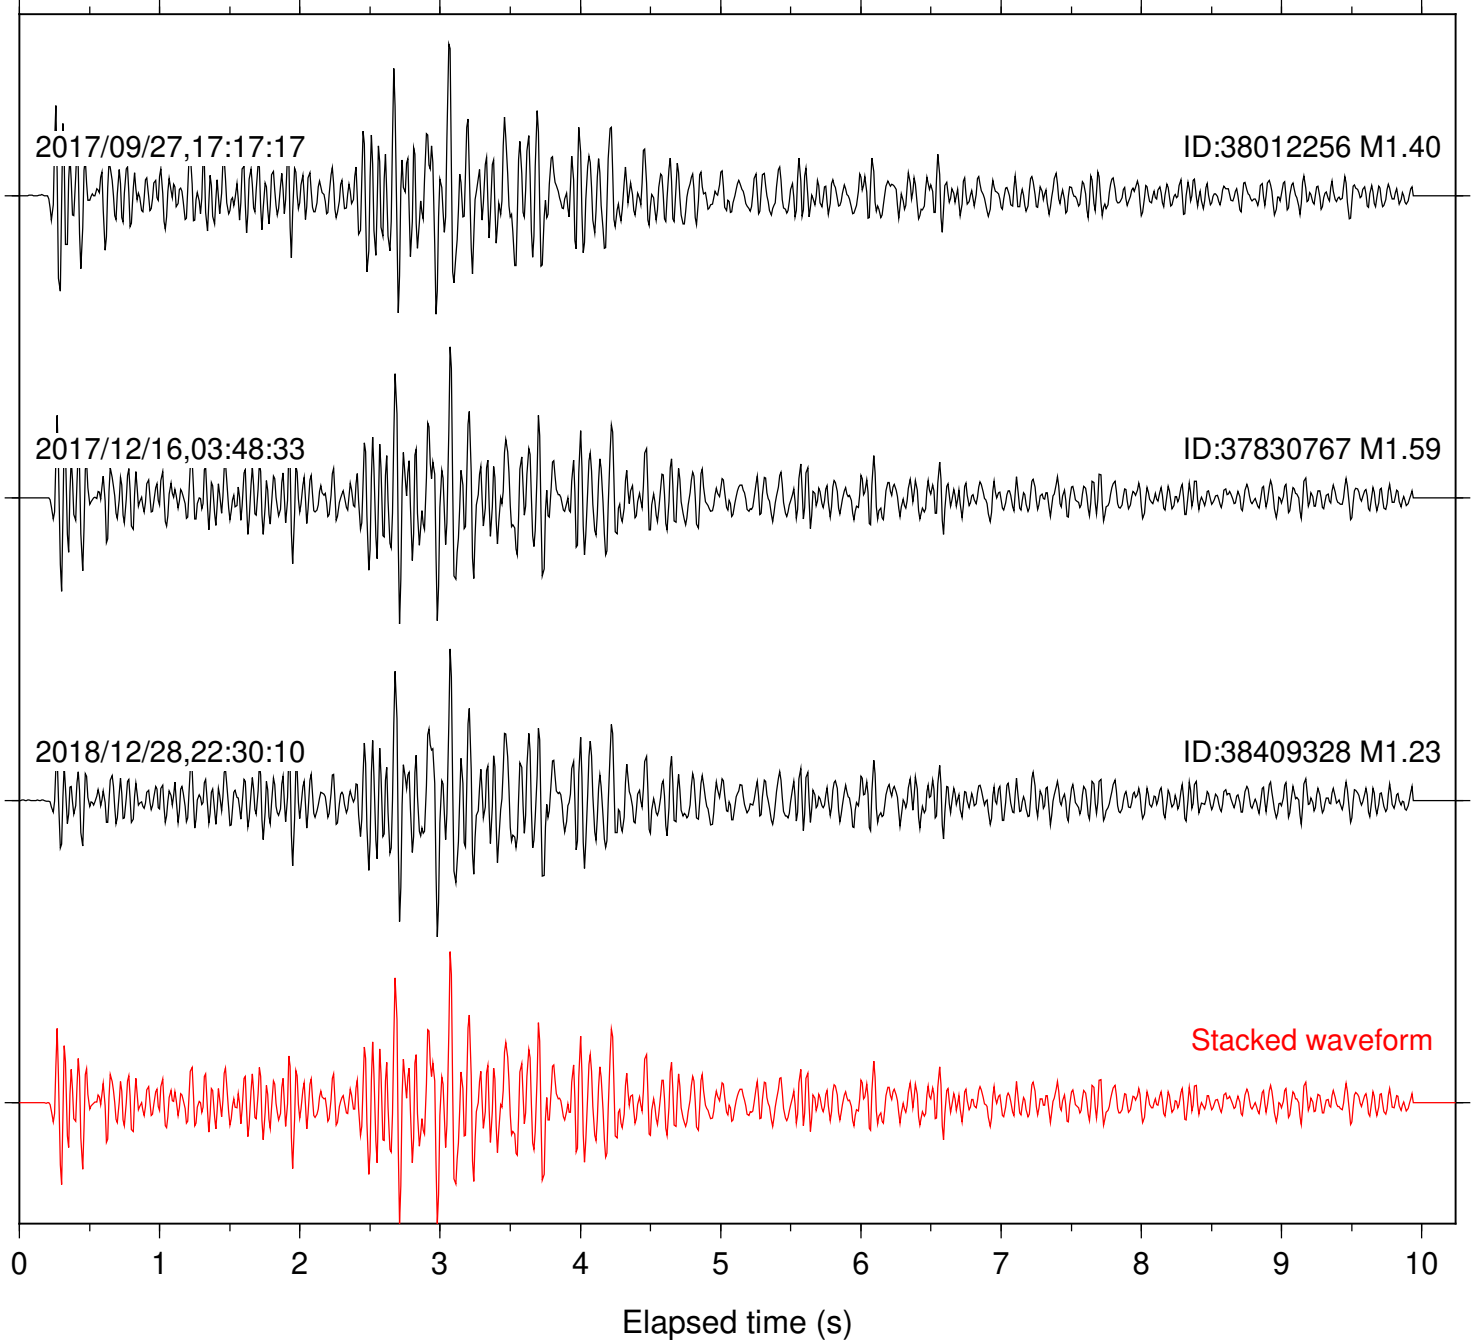

Station: B088 Com: EHZ

Focal depth: 6.65 km

Station: B093 Com: EHZ

Focal depth: 5.72 km

Station: B946 Com: EHZ

Focal depth: 5.72 km

Station: BAC Com: EHZ

Focal depth: 6.65 km

Station: CRY Com: HHZ

Focal depth: 6.65 km

Station: CSH Com: HHZ

Focal depth: 6.65 km

Station: DGR Com: HHZ

Focal depth: 6.65 km

Station: DNR Com: HHZ

Focal depth: 6.65 km

Station: FRD Com: HHZ

Focal depth: 5.72 km

Station: KNW Com: HHZ

Focal depth: 6.65 km

Station: LKH Com: HHZ

Focal depth: 6.65 km

Station: LVA2 Com: HHZ

Focal depth: 5.72 km

Station: RRSP Com: HHZ

Focal depth: 6.65 km

Station: SND Com: HHZ

Focal depth: 5.72 km

Station: WMC Com: HHZ

Focal depth: 6.65 km