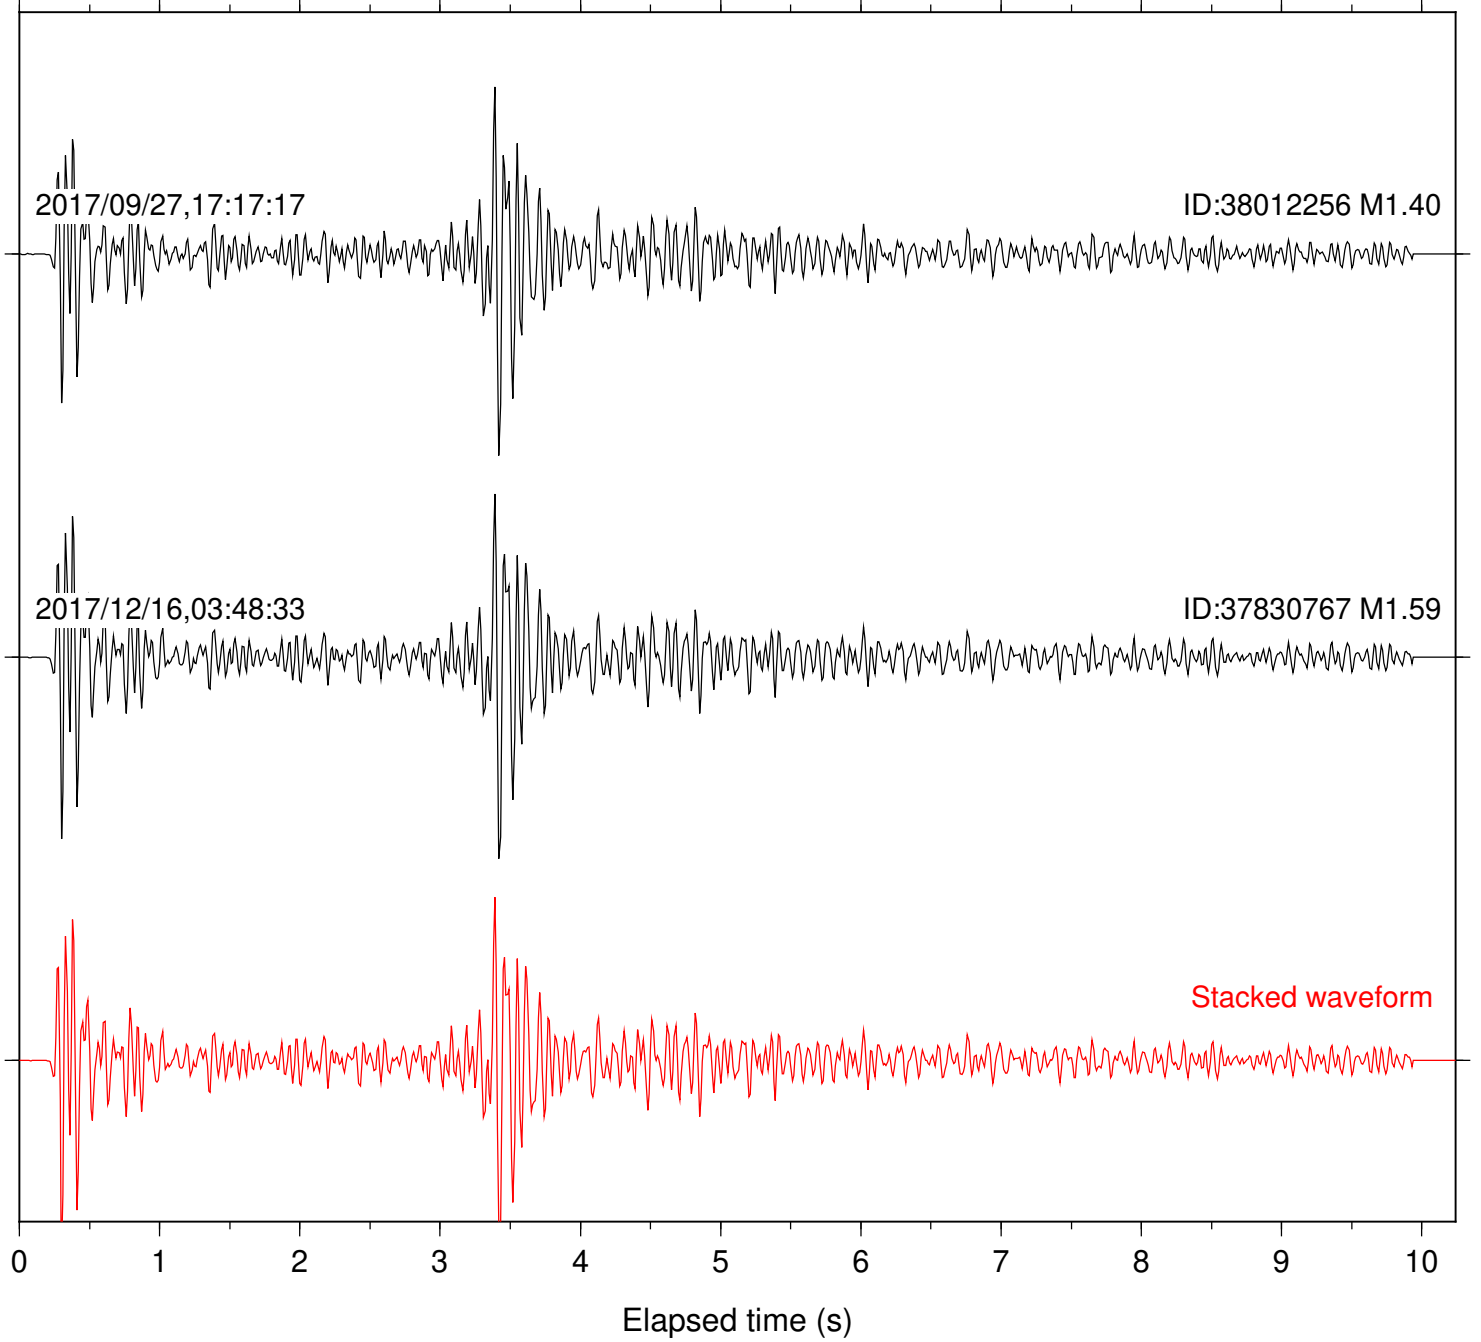

Station: B088 Com: EHZ

Focal depth: 6.65 km

Station: B093 Com: EHZ

Focal depth: 5.72 km

Station: B946 Com: EHZ

Focal depth: 5.72 km

Station: BAC Com: EHZ

Focal depth: 6.65 km

Station: CRY Com: HHZ

Focal depth: 6.65 km

Station: CSH Com: HHZ

Focal depth: 6.65 km

Station: DGR Com: HHZ

Focal depth: 6.65 km

Station: DNR Com: HHZ

Focal depth: 6.65 km

Station: FRD Com: HHZ

Focal depth: 5.72 km

Station: KNW Com: HHZ

Focal depth: 6.65 km

Station: LKH Com: HHZ

Focal depth: 6.65 km

Station: LVA2 Com: HHZ

Focal depth: 5.72 km

Station: RRSP Com: HHZ

Focal depth: 6.65 km

Station: SND Com: HHZ

Focal depth: 5.72 km

Station: WMC Com: HHZ

Focal depth: 6.65 km