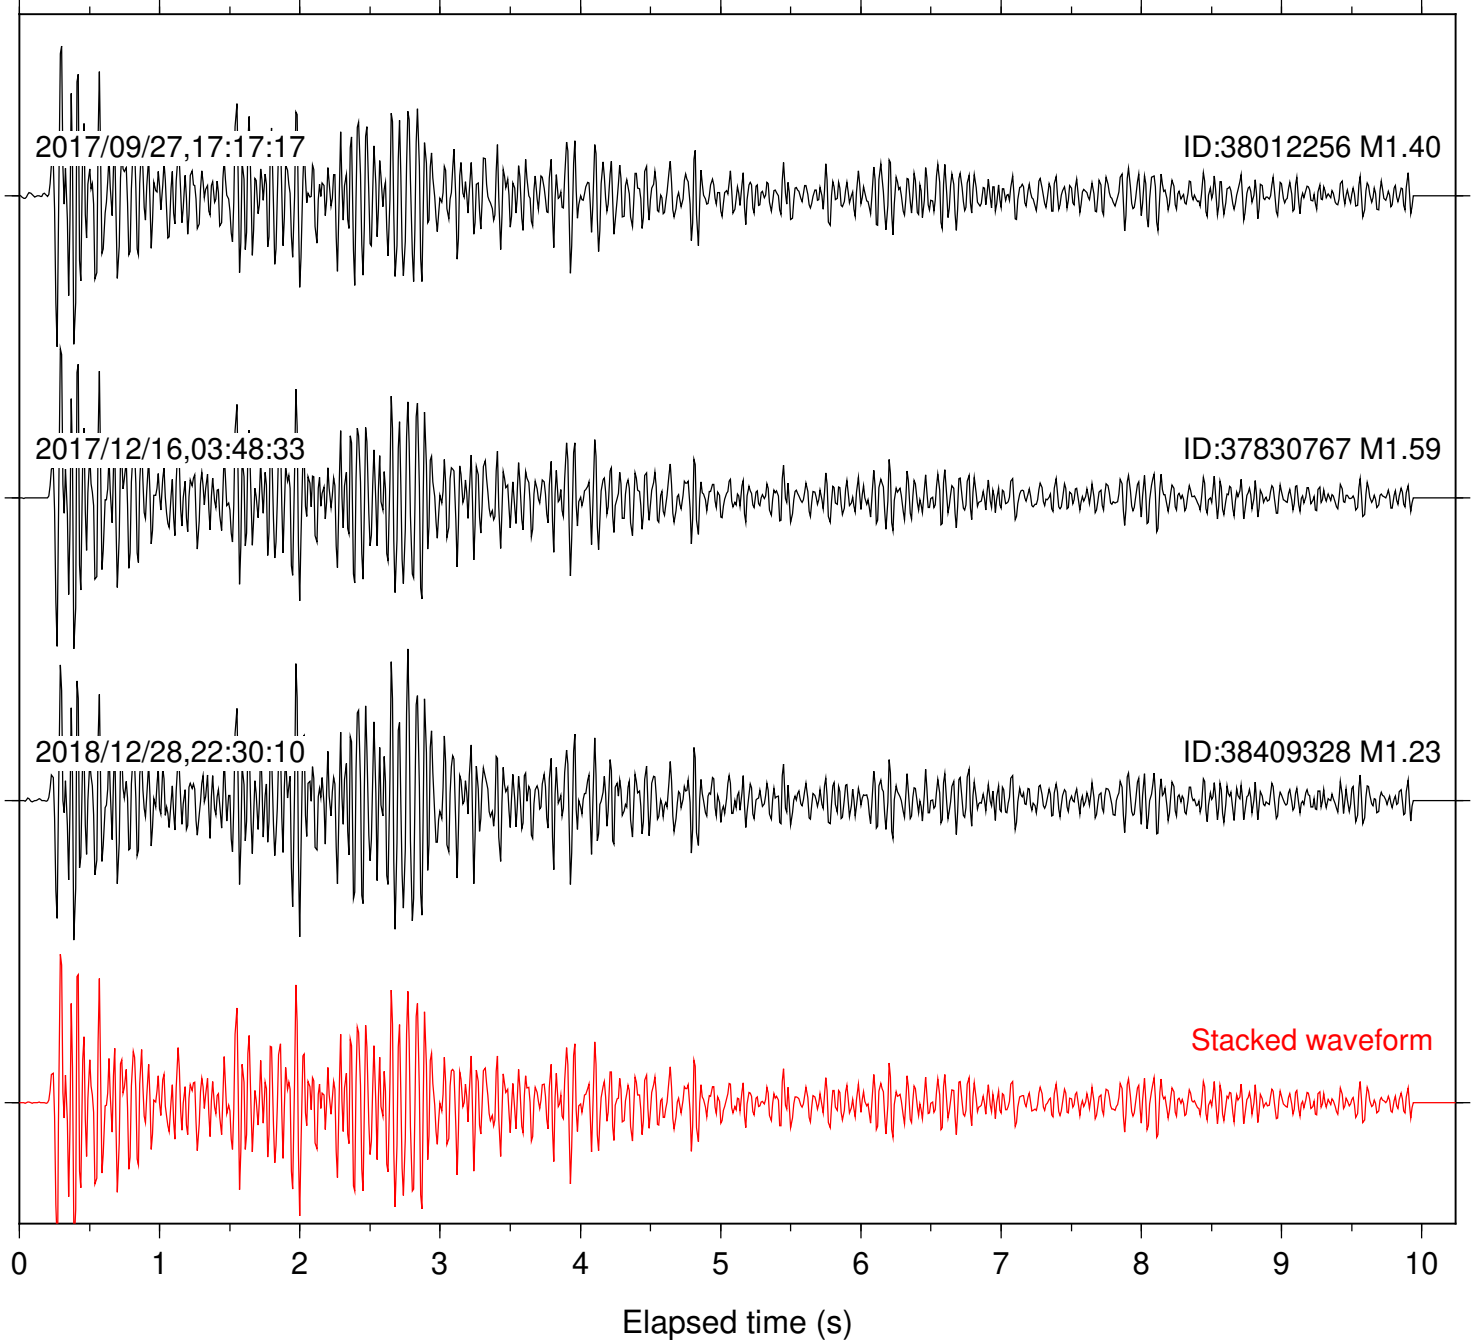

Station: B088 Com: EHZ

Focal depth: 6.65 km

Station: B093 Com: EHZ

Focal depth: 5.72 km

Station: B946 Com: EHZ

Focal depth: 5.72 km

Station: BAC Com: EHZ

Focal depth: 6.65 km

Station: CRY Com: HHZ

Focal depth: 6.65 km

Station: CSH Com: HHZ

Focal depth: 6.65 km

Station: DGR Com: HHZ

Focal depth: 6.65 km

Station: DNR Com: HHZ

Focal depth: 6.65 km

Station: FRD Com: HHZ

Focal depth: 5.72 km

Station: KNW Com: HHZ

Focal depth: 6.65 km

Station: LKH Com: HHZ

Focal depth: 6.65 km

Station: LVA2 Com: HHZ

Focal depth: 5.72 km

Station: RRSP Com: HHZ

Focal depth: 6.65 km

Station: SND Com: HHZ

Focal depth: 5.72 km

Station: WMC Com: HHZ

Focal depth: 6.65 km