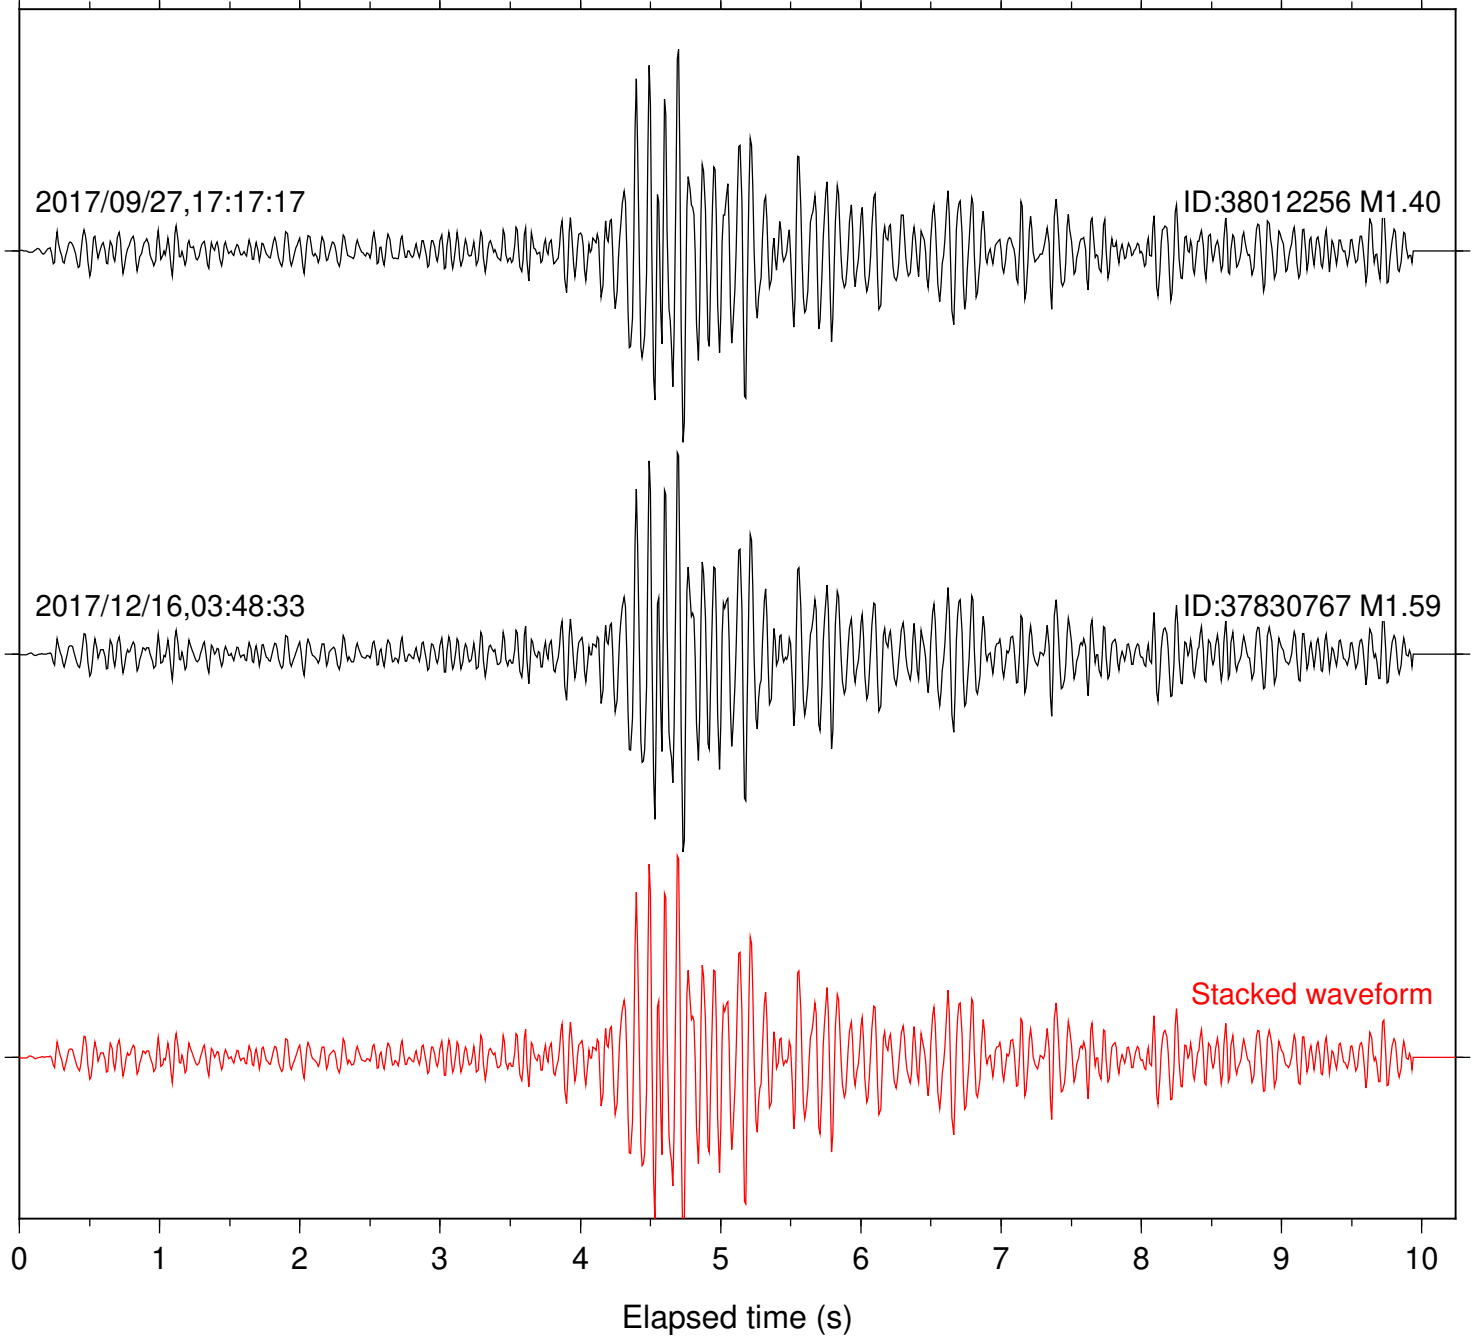

Station: B081 Com: EHZ

Focal depth: 6.65 km

Station: B082 Com: EHZ

Focal depth: 5.72 km

Station: B084 Com: EHZ

Focal depth: 6.65 km

Station: B087 Com: EHZ

Focal depth: 5.72 km

Station: B088 Com: EHZ

Focal depth: 6.65 km

Station: B093 Com: EHZ

Focal depth: 5.72 km

Station: B946 Com: EHZ

Focal depth: 5.72 km

Station: BAC Com: EHZ

Focal depth: 6.65 km

Station: CRY Com: HHZ

Focal depth: 6.65 km

Station: CSH Com: HHZ

Focal depth: 6.65 km

Station: DGR Com: HHZ

Focal depth: 6.65 km

Station: DNR Com: HHZ

Focal depth: 6.65 km

Station: FRD Com: HHZ

Focal depth: 5.72 km

Station: KNW Com: HHZ

Focal depth: 6.65 km

Station: LKH Com: HHZ

Focal depth: 6.65 km

Station: LVA2 Com: HHZ

Focal depth: 5.72 km