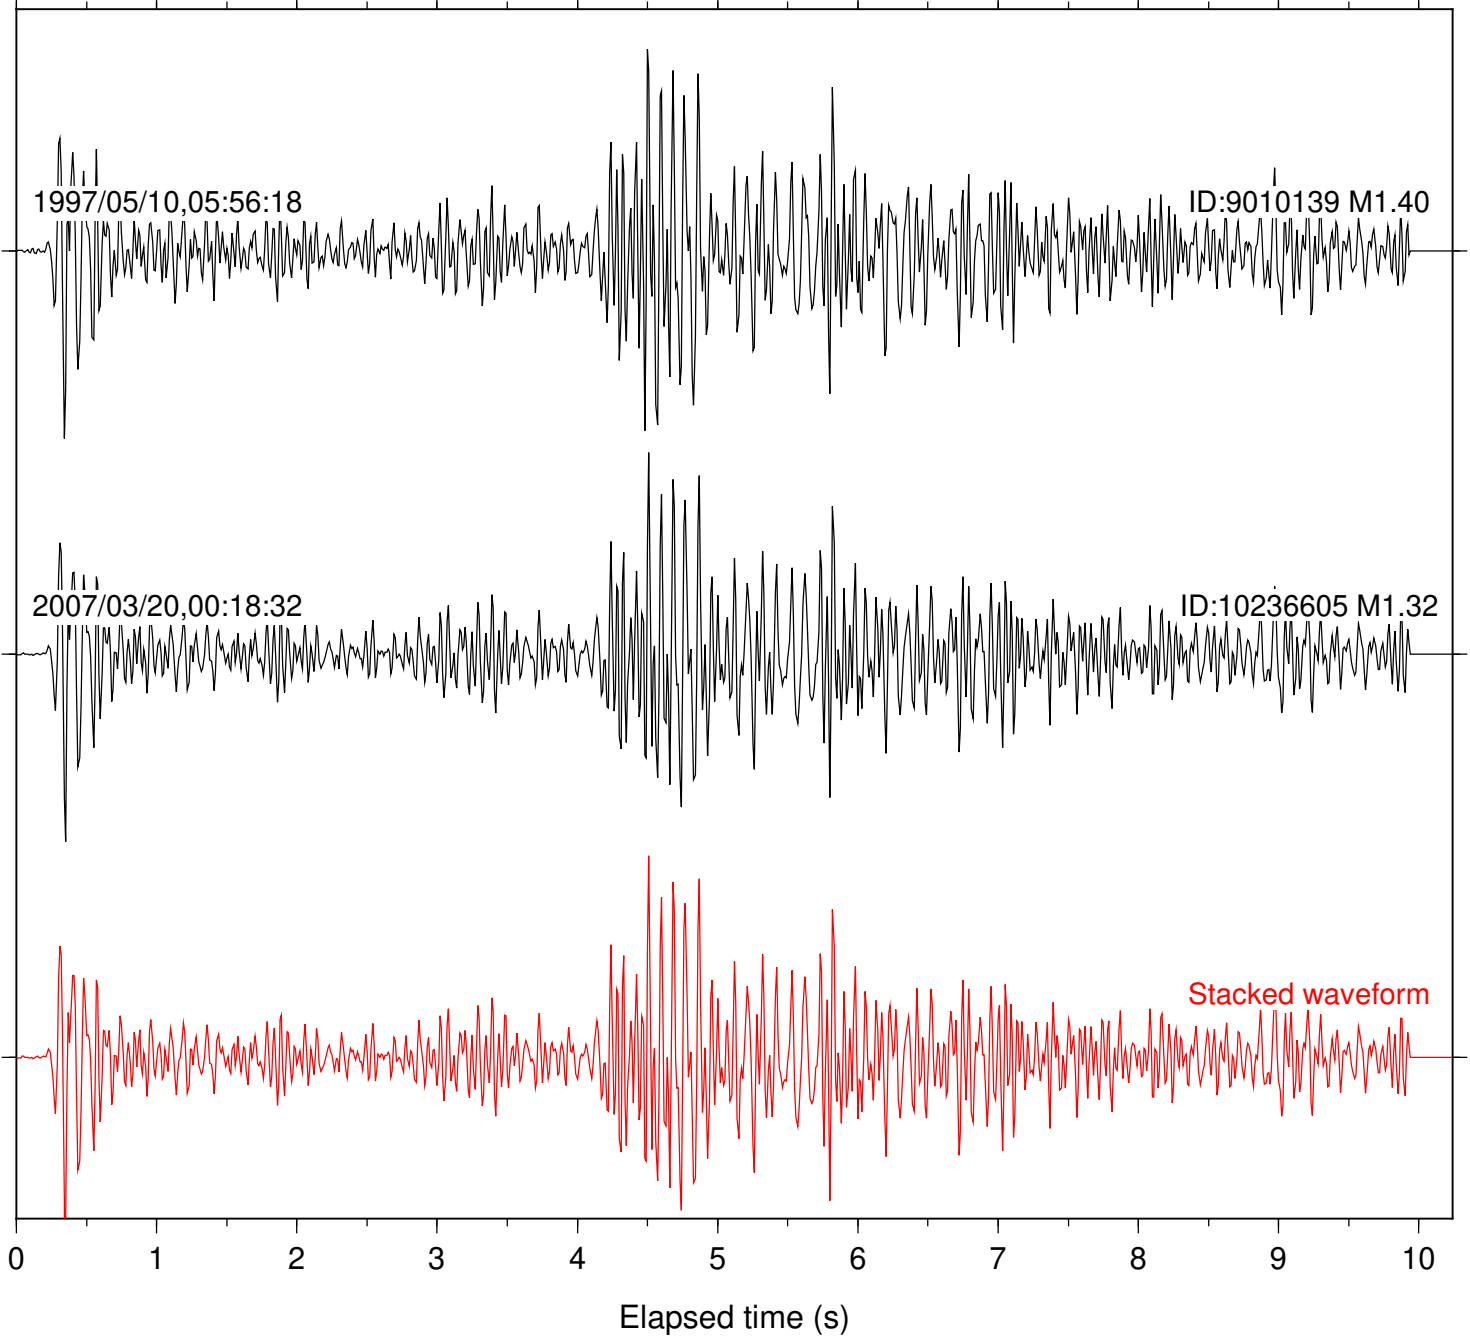

Station: BAC Com: EHZ

Focal depth: 15.37 km

Station: PFO Com: HHZ

Focal depth: 15.37 km