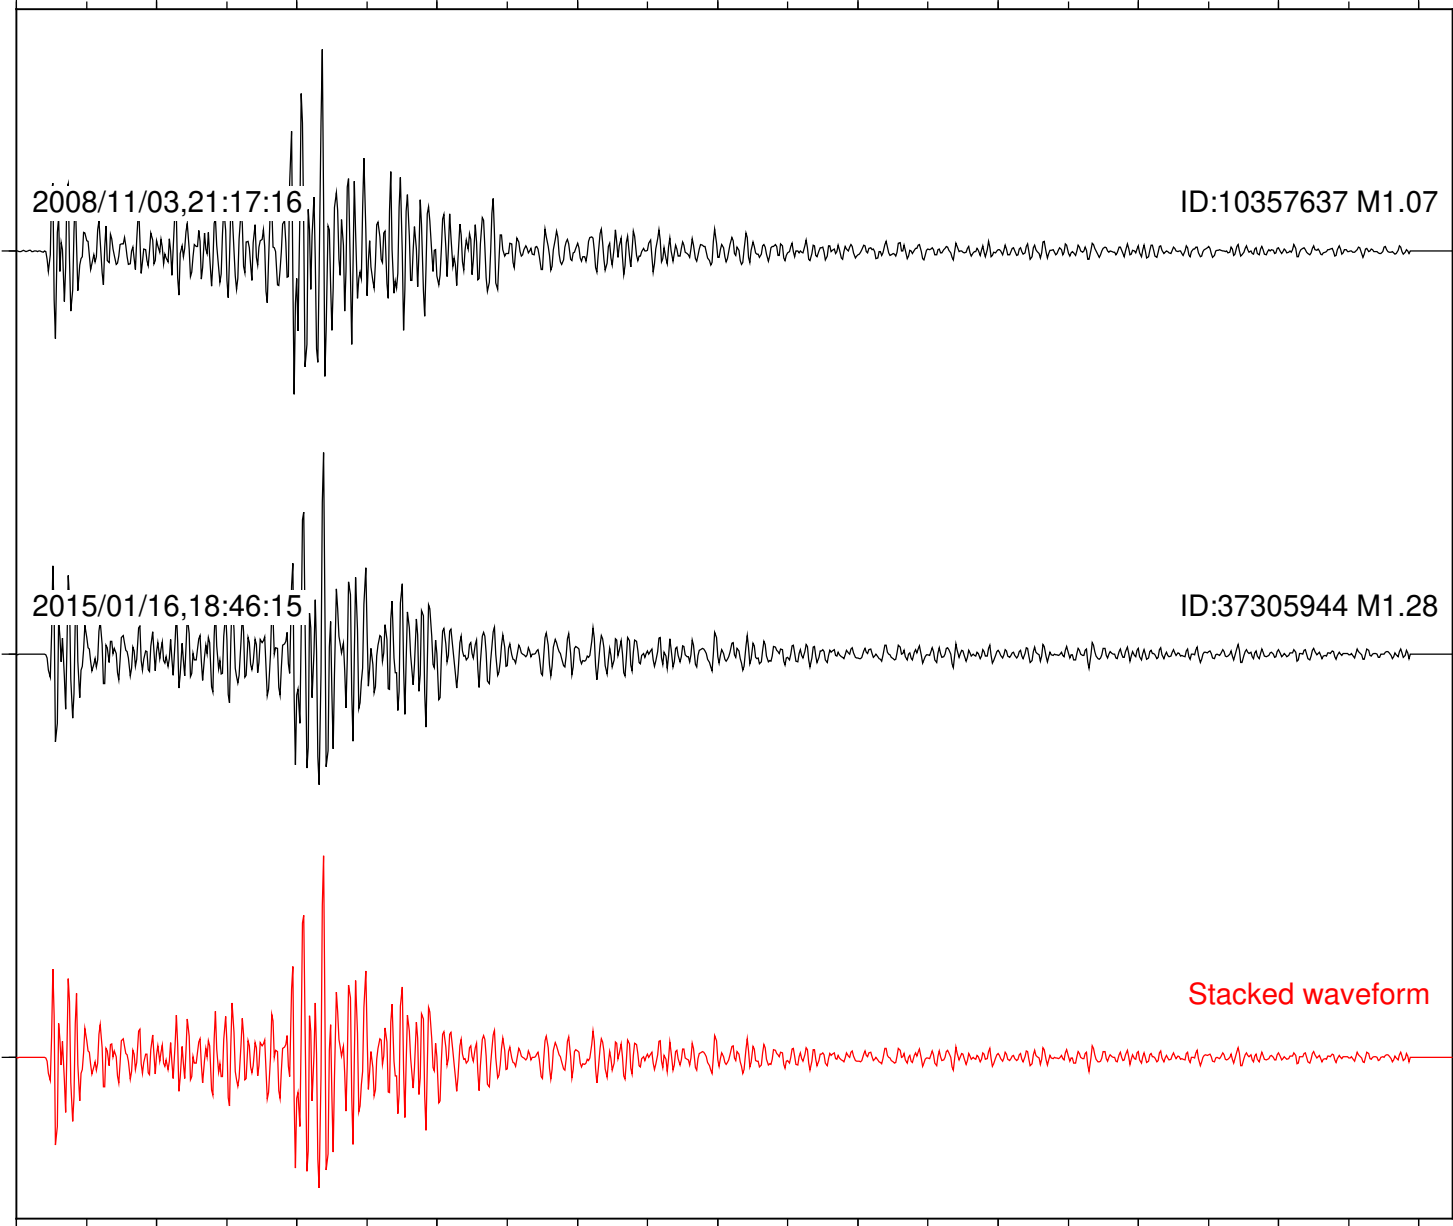

Station: B082 Com: EHZ

Focal depth: 12.93 km

2008/11/03,21:17:16

ID:10357637 M1.07

2015/01/16,18:46:15

ID:37305944 M1.28

Stacked waveform

0 1 2 3 4 5 6 7 8 9 10
Elapsed time (s)

Station: B084 Com: EHZ

Focal depth: 12.93 km

Station: B086 Com: EHZ

Focal depth: 12.93 km

Station: DGR Com: HHZ

Focal depth: 12.93 km

Station: FRD Com: HHZ

Focal depth: 12.93 km

Focal depth: 12.93 km

Station: PFO Com: HHZ

Focal depth: 12.93 km