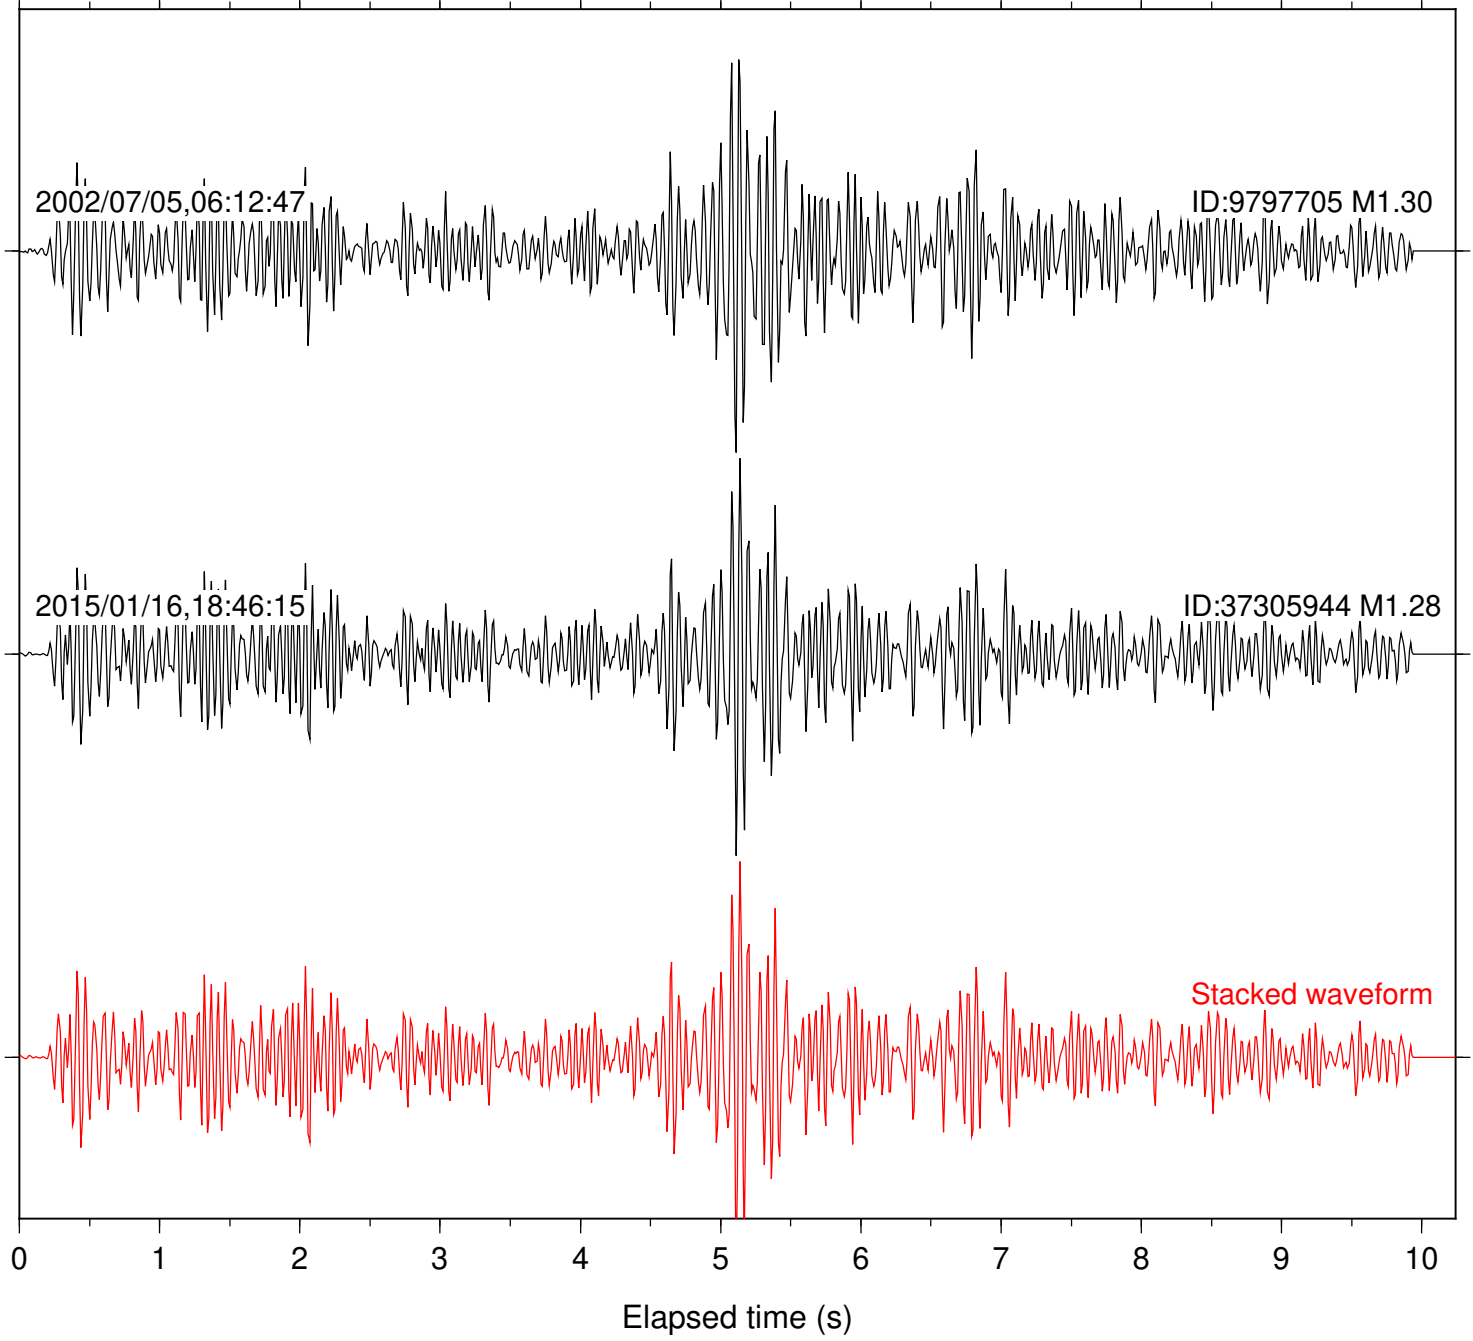

Station: B082 Com: EHZ

Focal depth: 12.93 km

2008/11/03,21:17:16

ID:10357637 M1.07

2015/01/16,18:46:15

ID:37305944 M1.28

Stacked waveform

0 1 2 3 4 5 6 7 8 9 10
Elapsed time (s)

Station: B084 Com: EHZ

Focal depth: 12.93 km

Station: B086 Com: EHZ

Focal depth: 12.93 km

Station: DGR Com: HHZ

Focal depth: 12.93 km

Station: FRD Com: HHZ

Focal depth: 12.93 km

2002/07/05,06:11:31

ID:9797705 M1.30

2015/01/16,18:46:15

ID:37305944 M1.28

Stacked waveform

0 1 2 3 4 5 6 7 8 9 10

Elapsed time (s)

Station: KNW Com: HHZ

Focal depth: 12.93 km

Station: PFO Com: HHZ

Focal depth: 12.93 km