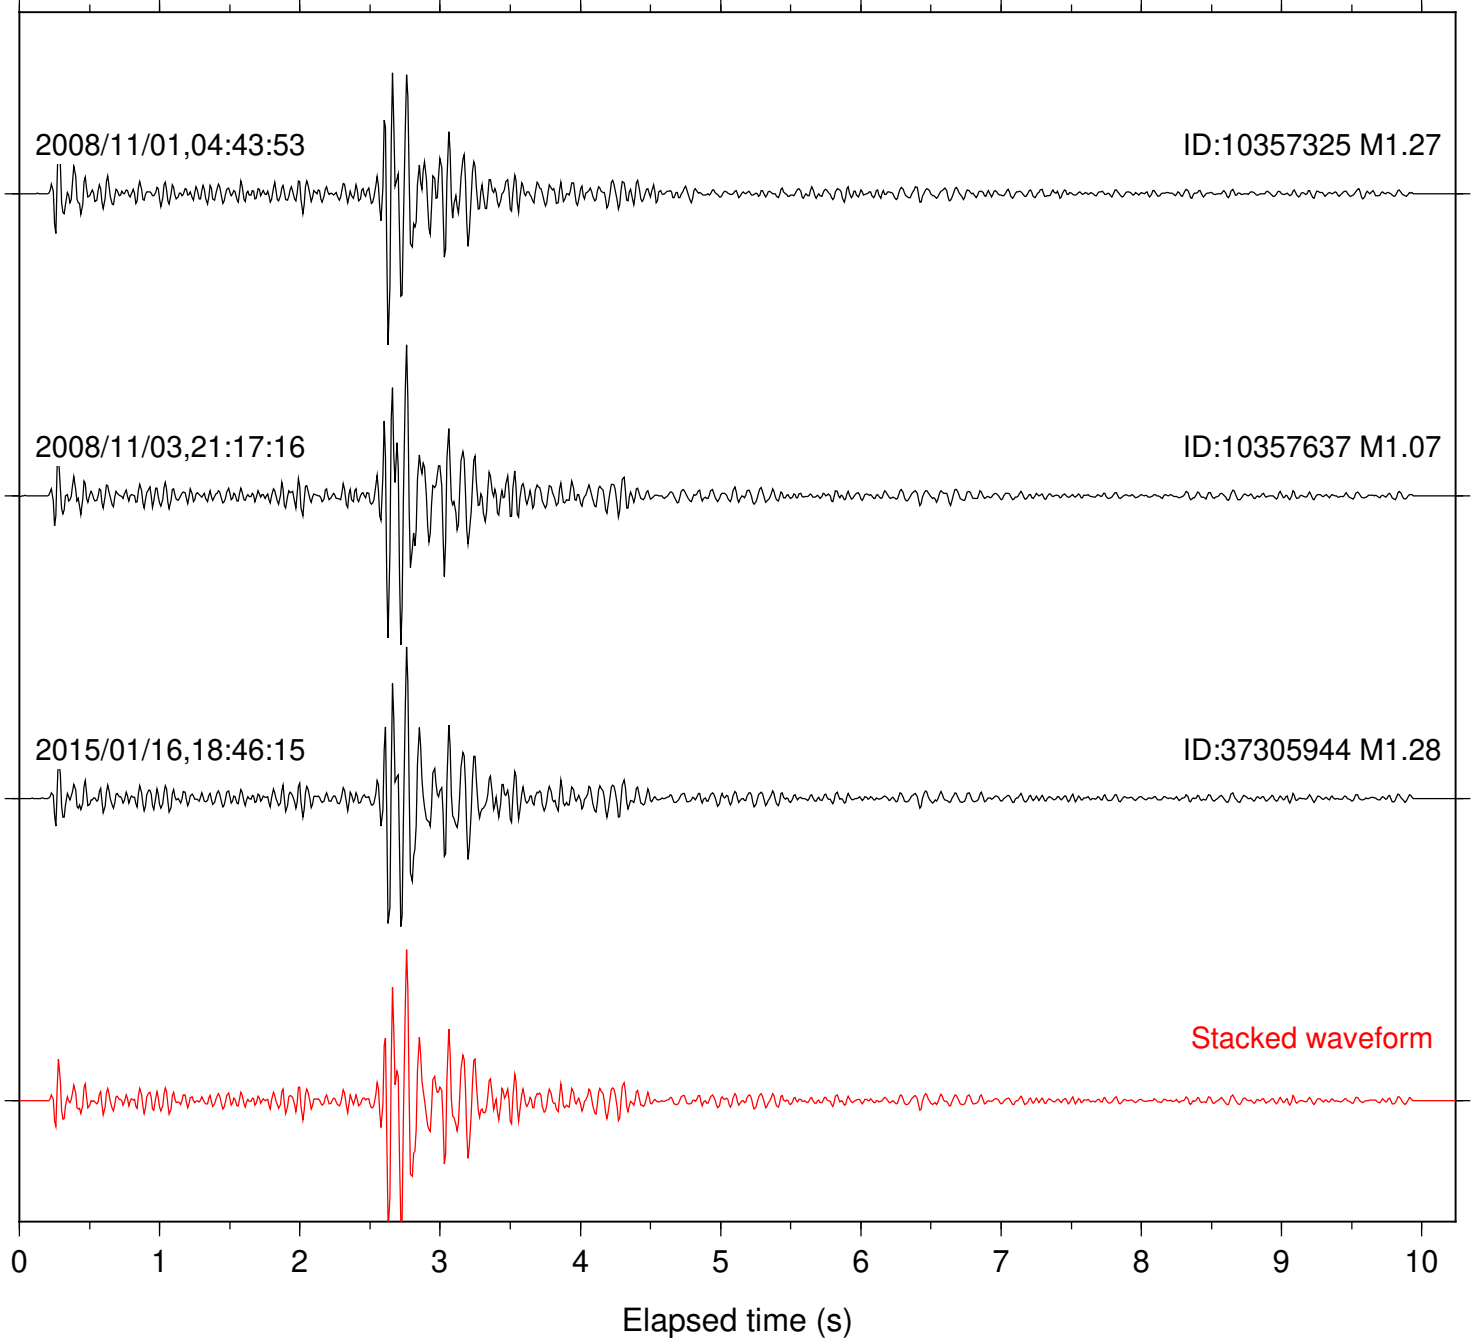

Station: B082 Com: EHZ

Focal depth: 12.93 km

2008/11/03,21:17:16

ID:10357637 M1.07

2015/01/16,18:46:15

ID:37305944 M1.28

Stacked waveform

0 1 2 3 4 5 6 7 8 9 10
Elapsed time (s)

Station: B084 Com: EHZ

Focal depth: 12.93 km

Station: B086 Com: EHZ

Focal depth: 12.93 km

Station: DGR Com: HHZ

Focal depth: 12.93 km

Station: FRD Com: HHZ

Focal depth: 12.93 km

Focal depth: 12.93 km

Station: PFO Com: HHZ

Focal depth: 12.93 km