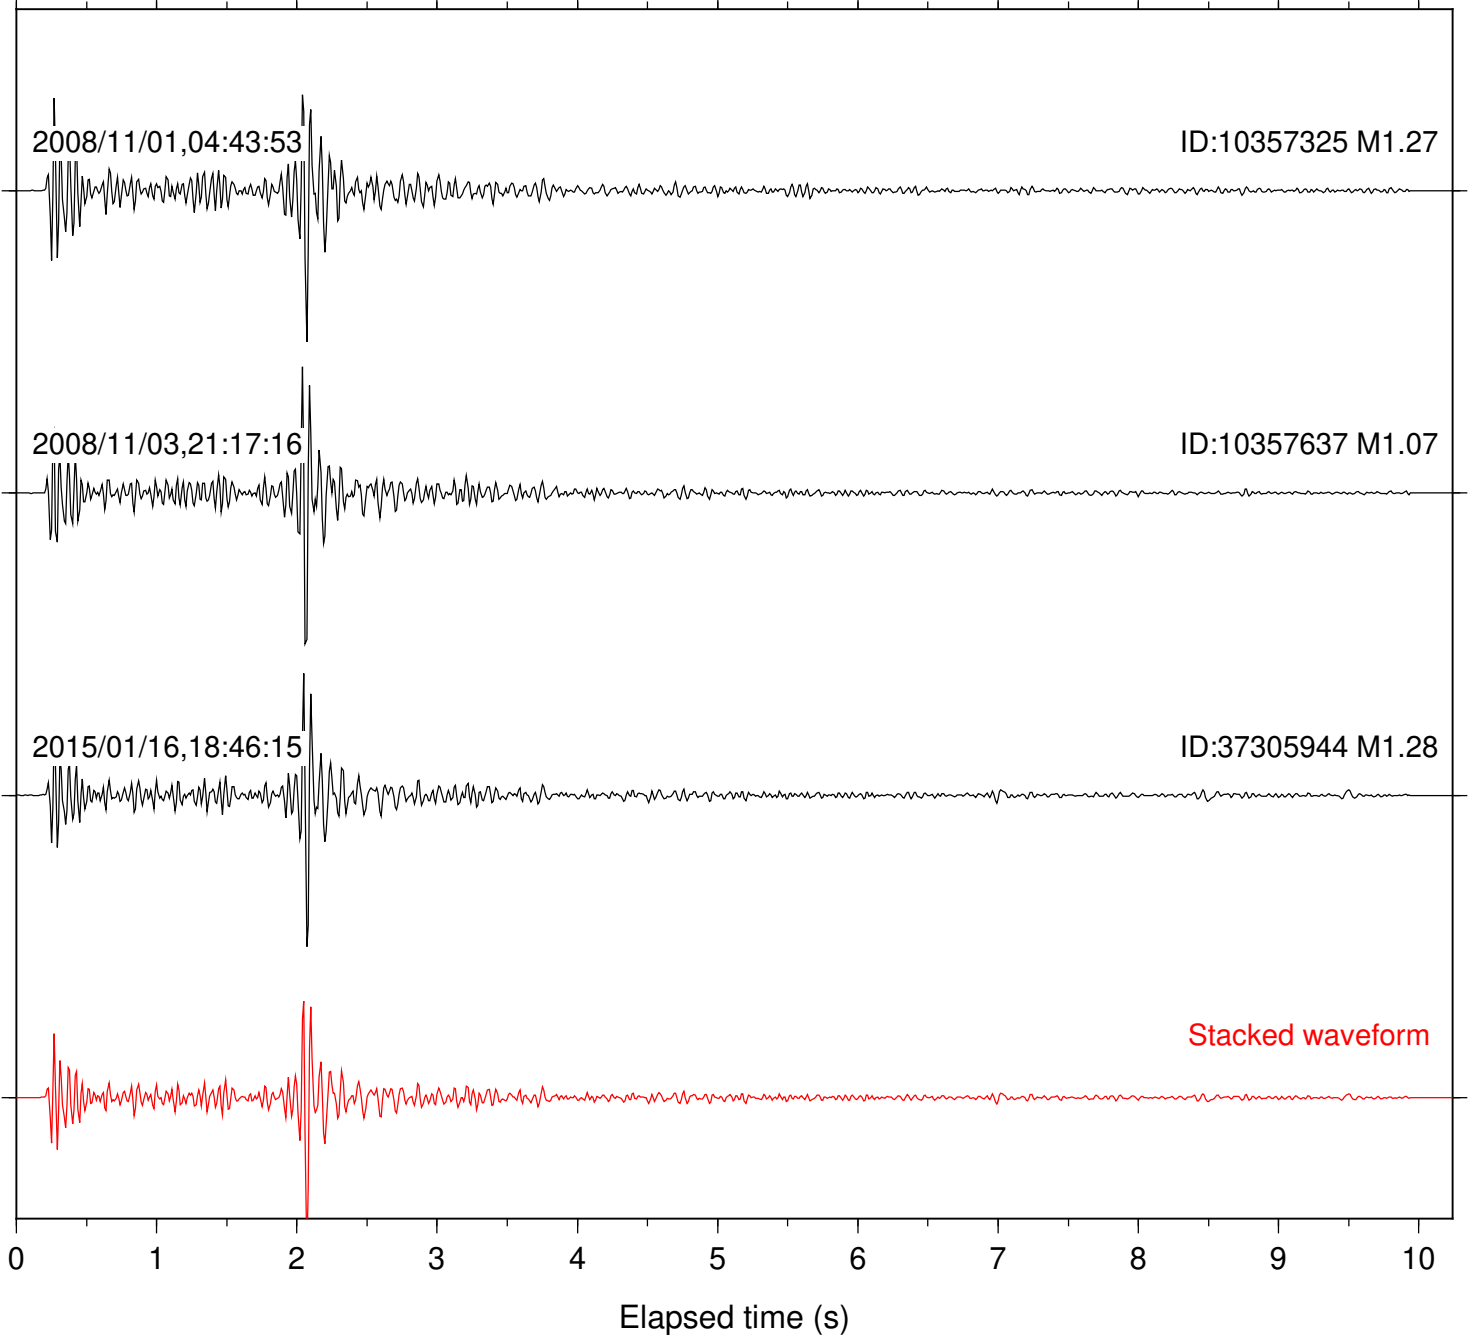

Station: B082 Com: EHZ

Focal depth: 12.93 km

2008/11/03,21:17:16

ID:10357637 M1.07

2015/01/16,18:46:15

ID:37305944 M1.28

Stacked waveform

0 1 2 3 4 5 6 7 8 9 10
Elapsed time (s)

Station: B084 Com: EHZ

Focal depth: 12.93 km

Station: B086 Com: EHZ

Focal depth: 12.93 km

Station: DGR Com: HHZ

Focal depth: 12.93 km

Station: FRD Com: HHZ

Focal depth: 12.93 km

2002/07/05,06:11:31

ID:9797705 M1.30

2015/01/16,18:46:15

ID:37305944 M1.28

Stacked waveform

0 1 2 3 4 5 6 7 8 9 10

Elapsed time (s)

Station: KNW Com: HHZ

Focal depth: 12.93 km

Station: PFO Com: HHZ

Focal depth: 12.93 km