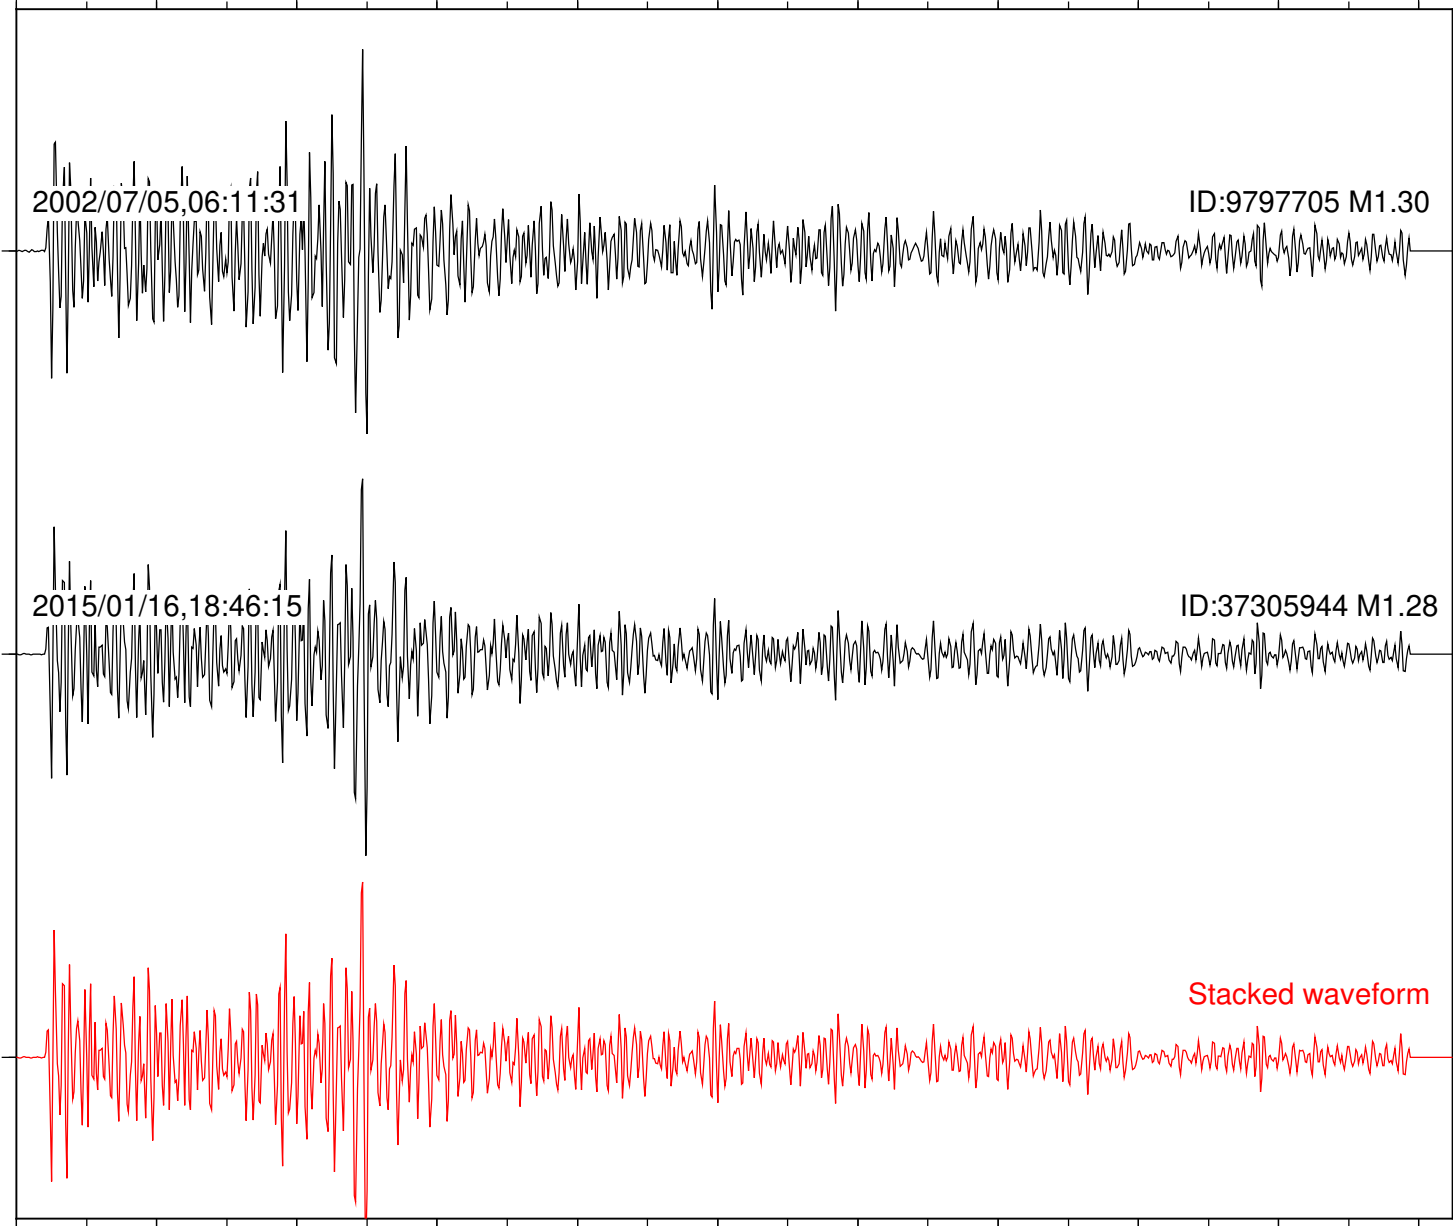

Station: FRD Com: HHZ

Focal depth: 12.93 km

2002/07/05,06:11:31

ID:9797705 M1.30

2015/01/16,18:46:15

ID:37305944 M1.28

Stacked waveform

0 1 2 3 4 5 6 7 8 9 10

Elapsed time (s)