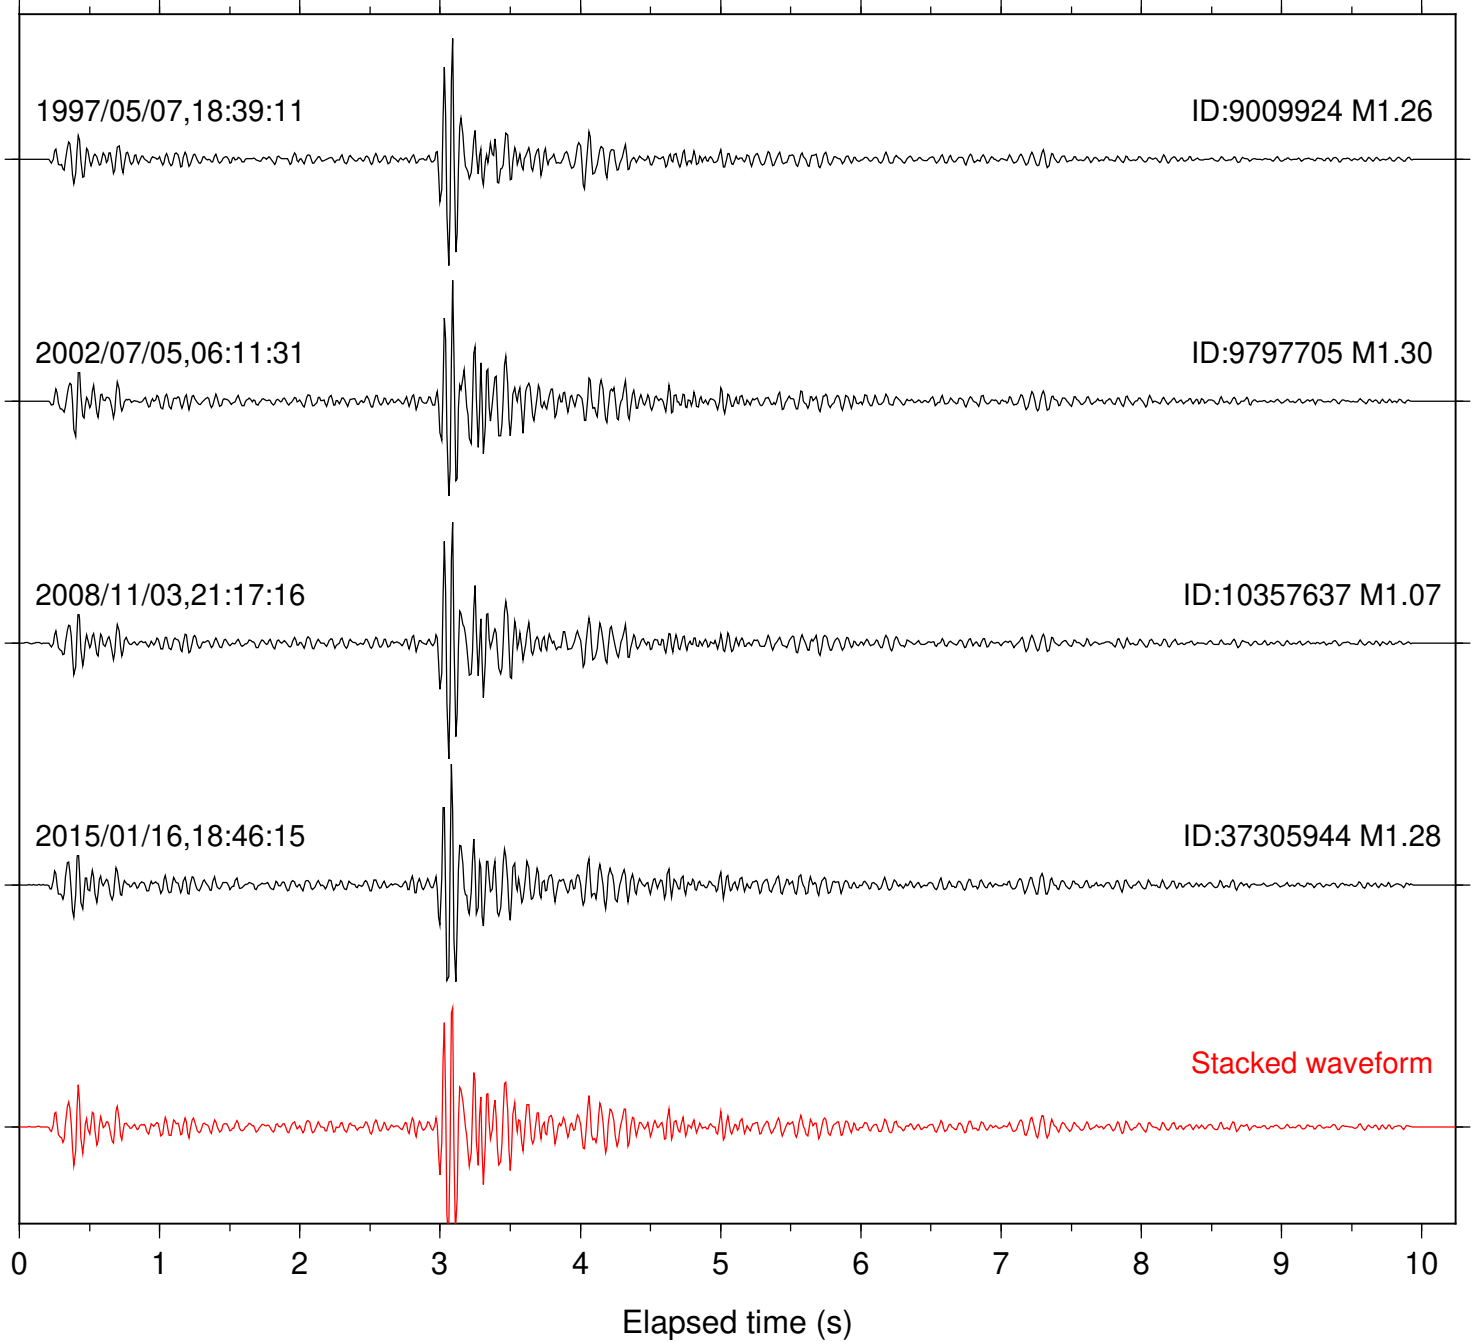

Station: B084 Com: EHZ

Focal depth: 12.93 km

Station: B086 Com: EHZ

Focal depth: 12.93 km

Station: DGR Com: HHZ

Focal depth: 12.93 km

Station: FRD Com: HHZ

Focal depth: 12.93 km

2002/07/05,06:11:31

ID:9797705 M1.30

2015/01/16,18:46:15

ID:37305944 M1.28

Stacked waveform

0 1 2 3 4 5 6 7 8 9 10

Elapsed time (s)

Station: KNW Com: HHZ

Focal depth: 12.93 km

Station: PFO Com: HHZ

Focal depth: 12.93 km