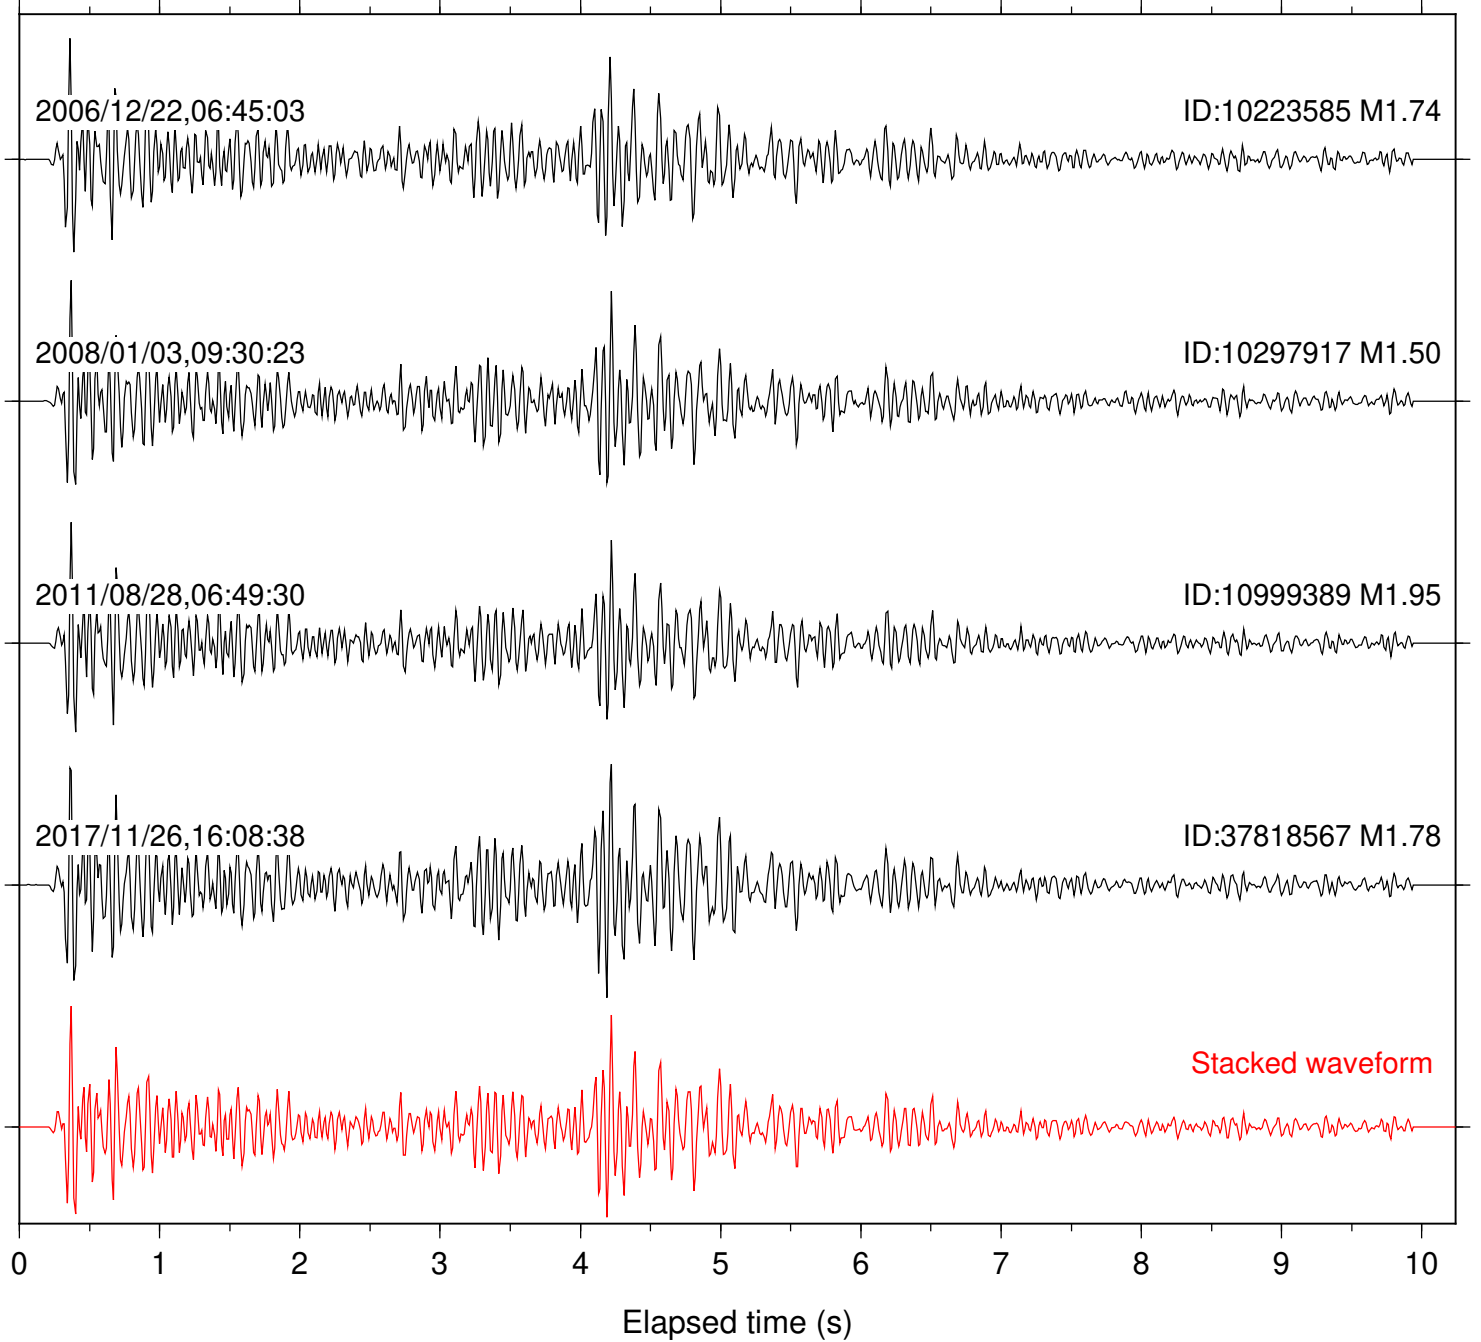

Station: B081 Com: EHZ

Focal depth: 17.80 km

Station: B082 Com: EHZ

Focal depth: 17.80 km

Station: B084 Com: EHZ

Focal depth: 17.80 km

Station: B086 Com: EHZ

Focal depth: 17.80 km

Station: B087 Com: EHZ

Focal depth: 17.80 km

Station: B088 Com: EHZ

Focal depth: 17.80 km

Station: B093 Com: EHZ

Focal depth: 17.80 km

2011/08/28,06:49:30

ID:10999389 M1.95

Station: PMD Com: HHZ

Focal depth: 17.80 km

Station: POB2 Com: HHZ

Focal depth: 17.82 km

Station: PSD Com: HHZ

Focal depth: 17.80 km

Station: RDM Com: HHZ

Focal depth: 17.80 km

Station: SND Com: HHZ

Focal depth: 17.80 km

Station: TRO Com: HHZ

Focal depth: 17.81 km

Station: WIN Com: EHZ

Focal depth: 17.96 km