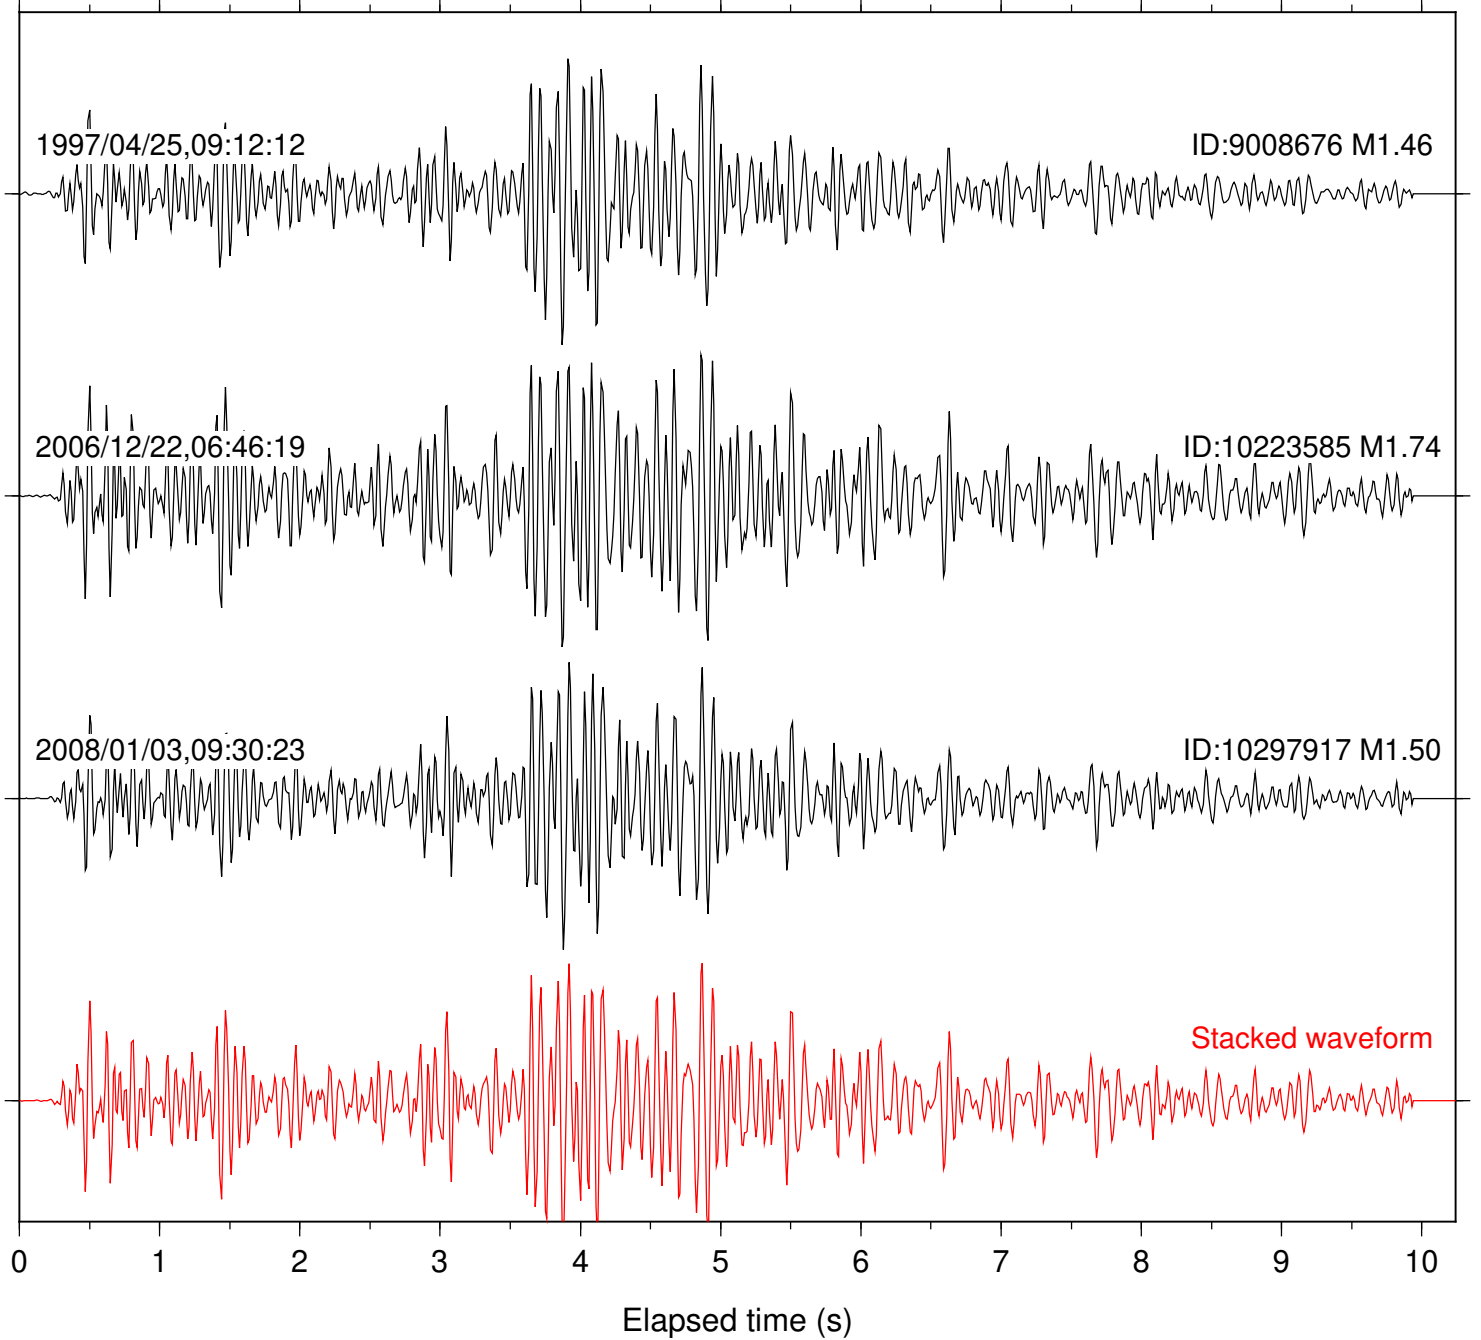

Station: FRD Com: HHZ

Focal depth: 17.80 km

Station: HMT2 Com: HHZ

Focal depth: 17.81 km

Station: KNW Com: HHZ

Focal depth: 17.80 km

Station: PFO Com: HHZ

Focal depth: 17.80 km

Station: PMD Com: HHZ

Focal depth: 17.80 km

Station: POB2 Com: HHZ

Focal depth: 17.82 km

Station: PSD Com: HHZ

Focal depth: 17.80 km

Station: RDM Com: HHZ

Focal depth: 17.80 km

Station: SND Com: HHZ

Focal depth: 17.80 km

Station: TRO Com: HHZ

Focal depth: 17.81 km

Station: WIN Com: EHZ

Focal depth: 17.96 km