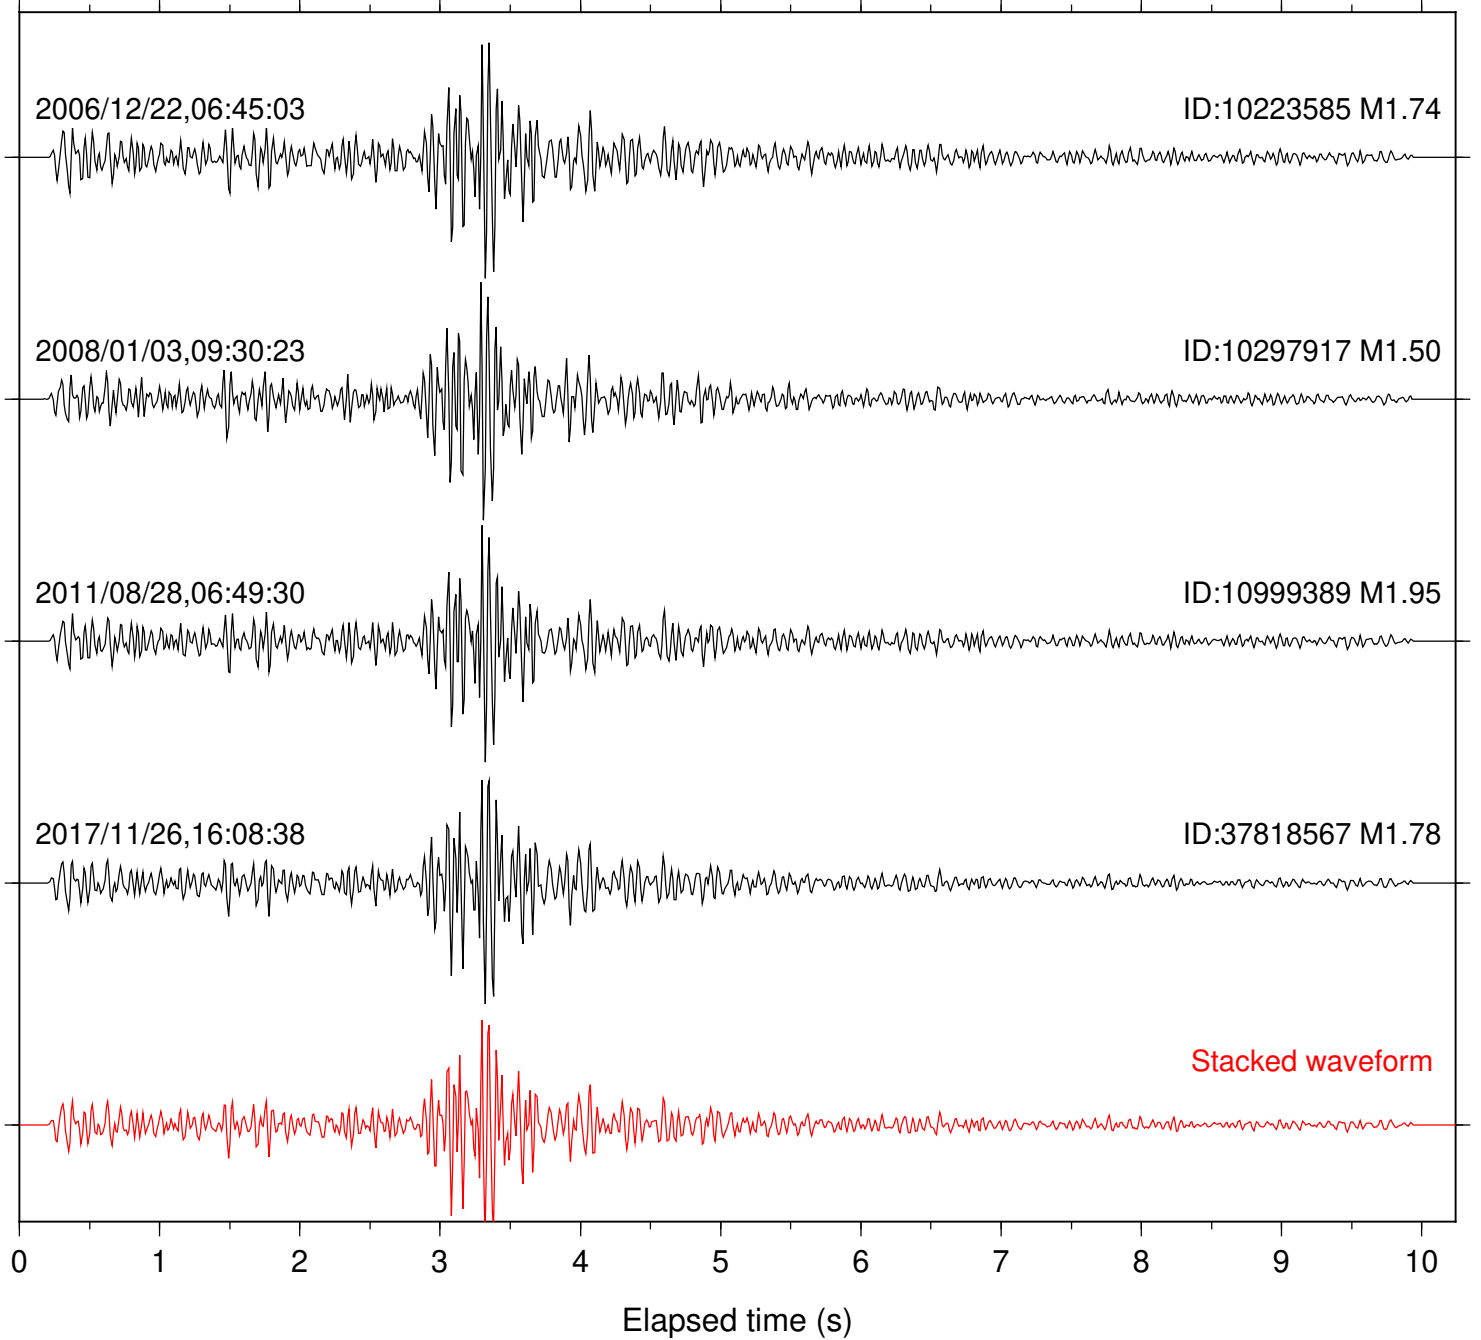

Station: B081 Com: EHZ

Focal depth: 17.80 km

Station: B082 Com: EHZ

Focal depth: 17.80 km

Station: B084 Com: EHZ

Focal depth: 17.80 km

Station: B086 Com: EHZ

Focal depth: 17.80 km

Station: B087 Com: EHZ

Focal depth: 17.80 km

Station: B088 Com: EHZ

Focal depth: 17.80 km

Station: B093 Com: EHZ

Focal depth: 17.80 km

2011/08/28,06:49:30

ID:10999389 M1.95

Station: PMD Com: HHZ

Focal depth: 17.80 km

Station: POB2 Com: HHZ

Focal depth: 17.82 km

Station: PSD Com: HHZ

Focal depth: 17.80 km

Station: RDM Com: HHZ

Focal depth: 17.80 km

Station: SND Com: HHZ

Focal depth: 17.80 km

Station: TRO Com: HHZ

Focal depth: 17.81 km

Station: WIN Com: EHZ

Focal depth: 17.96 km