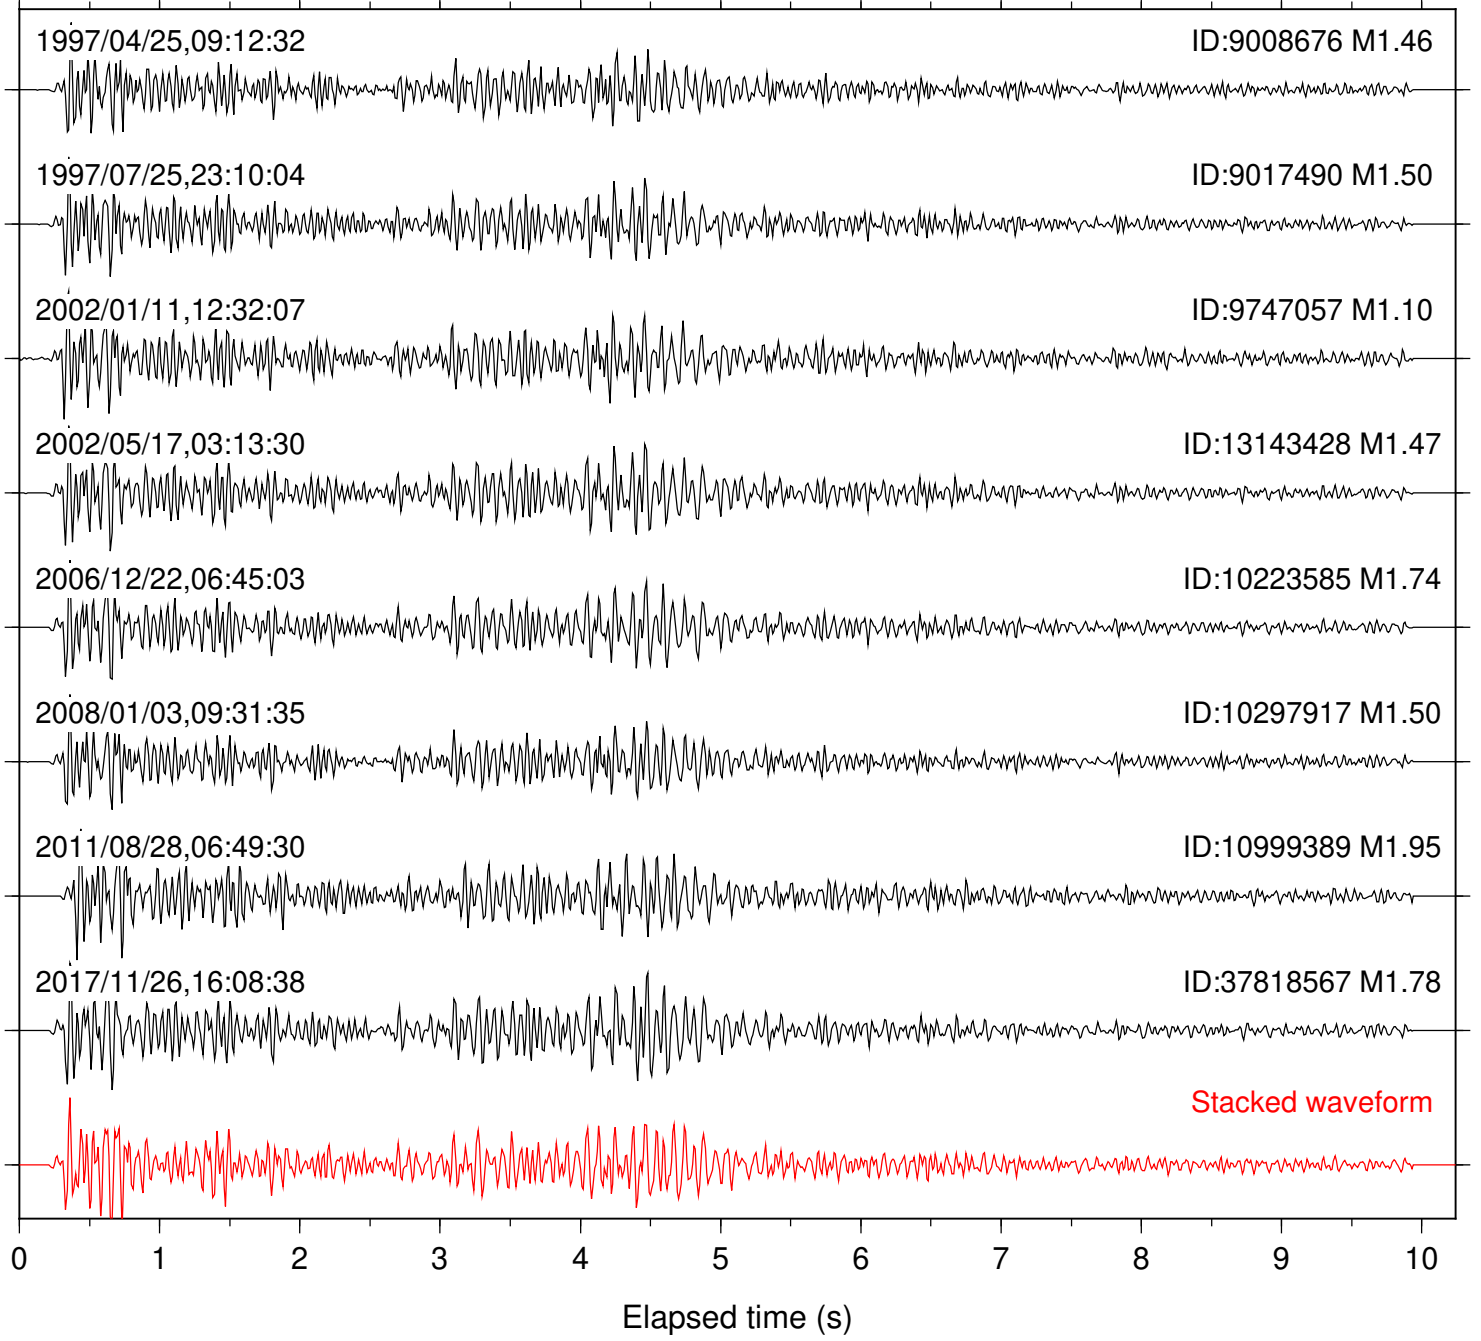

2017/11/26,16:08:38

ID:37818567 M1.78

Stacked waveform

0 1 2 3 4 5 6 7 8 9 10  
Elapsed time (s)

Station: BAC Com: EHZ

Focal depth: 17.80 km

Station: DGR Com: HHZ

Focal depth: 17.80 km

Station: FRD Com: HHZ

Focal depth: 17.80 km

Station: HMT2 Com: HHZ

Focal depth: 17.81 km

Station: KNW Com: HHZ

Focal depth: 17.80 km

Station: PFO Com: HHZ

Focal depth: 17.80 km

Station: PMD Com: HHZ

Focal depth: 17.80 km

Station: POB2 Com: HHZ

Focal depth: 17.82 km

Station: PSD Com: HHZ

Focal depth: 17.80 km

Station: RDM Com: HHZ

Focal depth: 17.80 km

Station: SND Com: HHZ

Focal depth: 17.80 km

Station: TRO Com: HHZ

Focal depth: 17.81 km

Station: WIN Com: EHZ

Focal depth: 17.96 km