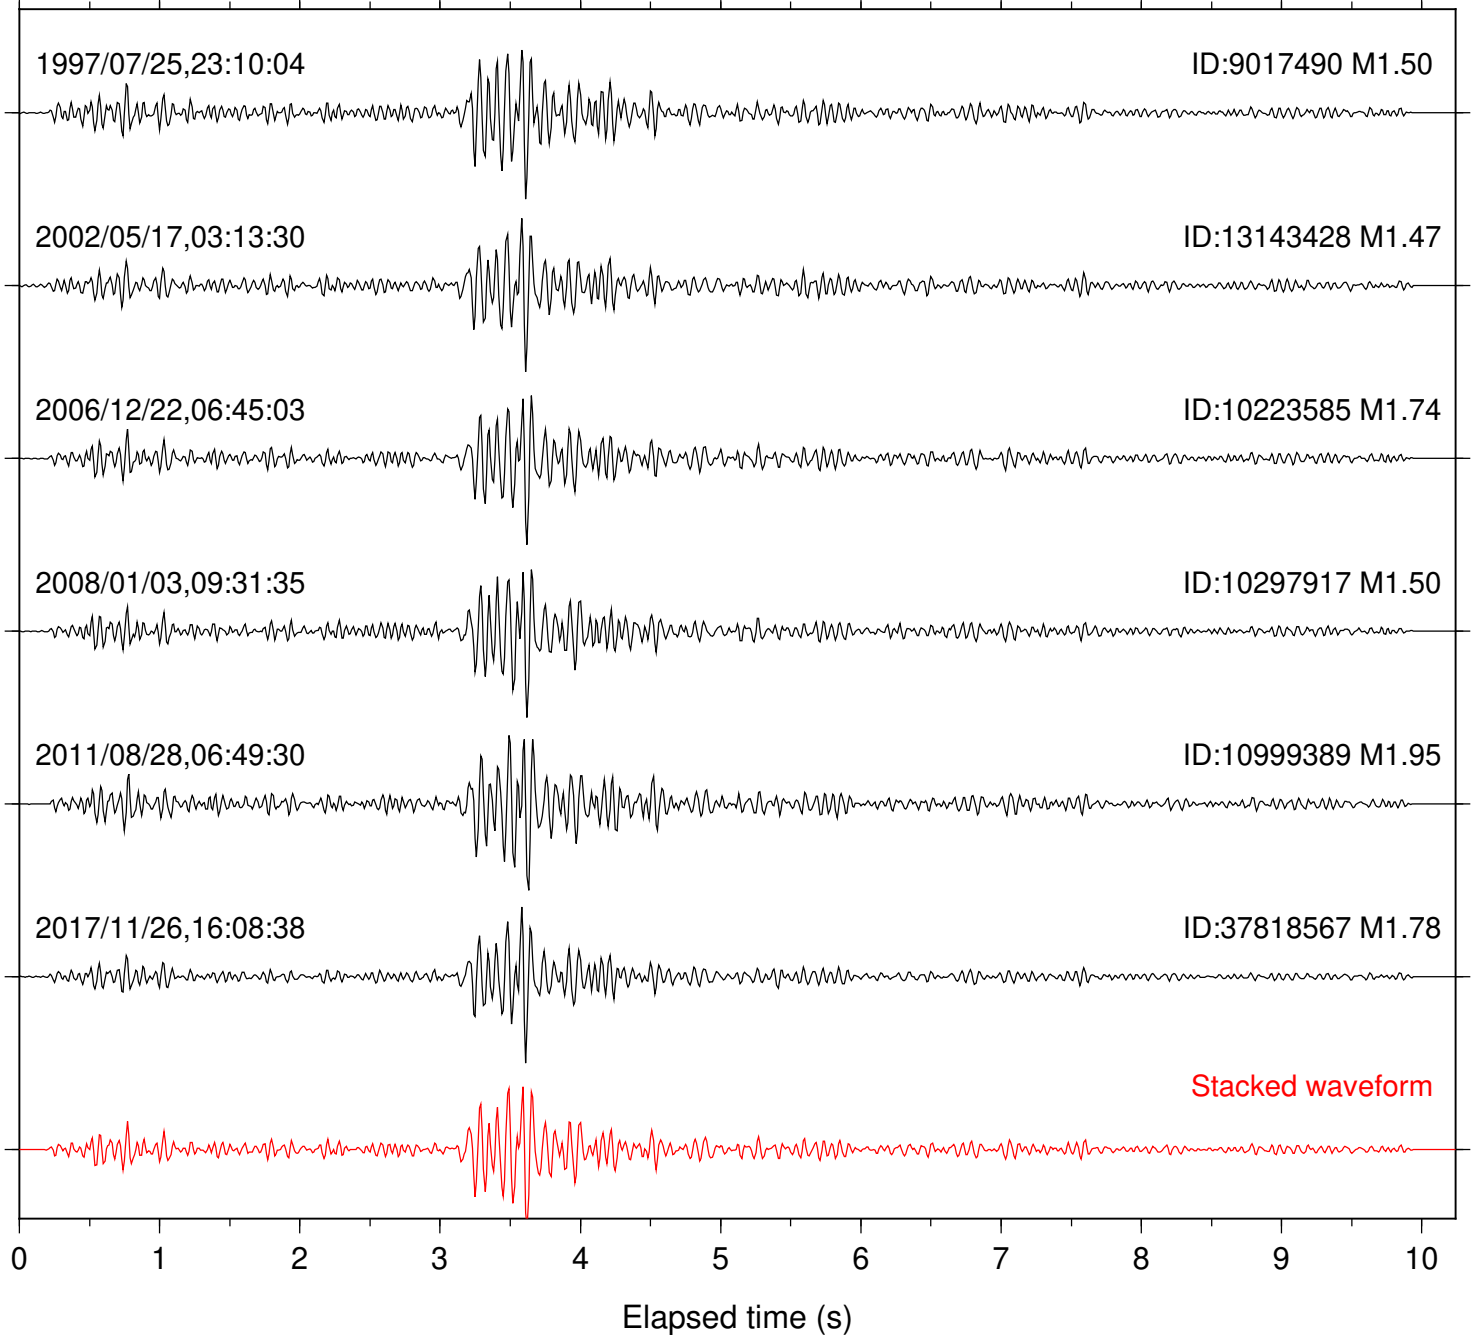

Station: B081 Com: EHZ

Focal depth: 17.80 km

Station: B082 Com: EHZ

Focal depth: 17.80 km

Station: B084 Com: EHZ

Focal depth: 17.80 km

Station: B086 Com: EHZ

Focal depth: 17.80 km

Station: FRD Com: HHZ

Focal depth: 17.80 km

Station: HMT2 Com: HHZ

Focal depth: 17.81 km

Station: KNW Com: HHZ

Focal depth: 17.80 km

Station: PFO Com: HHZ

Focal depth: 17.80 km

Station: PMD Com: HHZ

Focal depth: 17.80 km

Station: POB2 Com: HHZ

Focal depth: 17.82 km

Station: PSD Com: HHZ

Focal depth: 17.80 km

Station: RDM Com: HHZ

Focal depth: 17.80 km

Station: SND Com: HHZ

Focal depth: 17.80 km

Station: TRO Com: HHZ

Focal depth: 17.81 km

Station: WIN Com: EHZ

Focal depth: 17.96 km