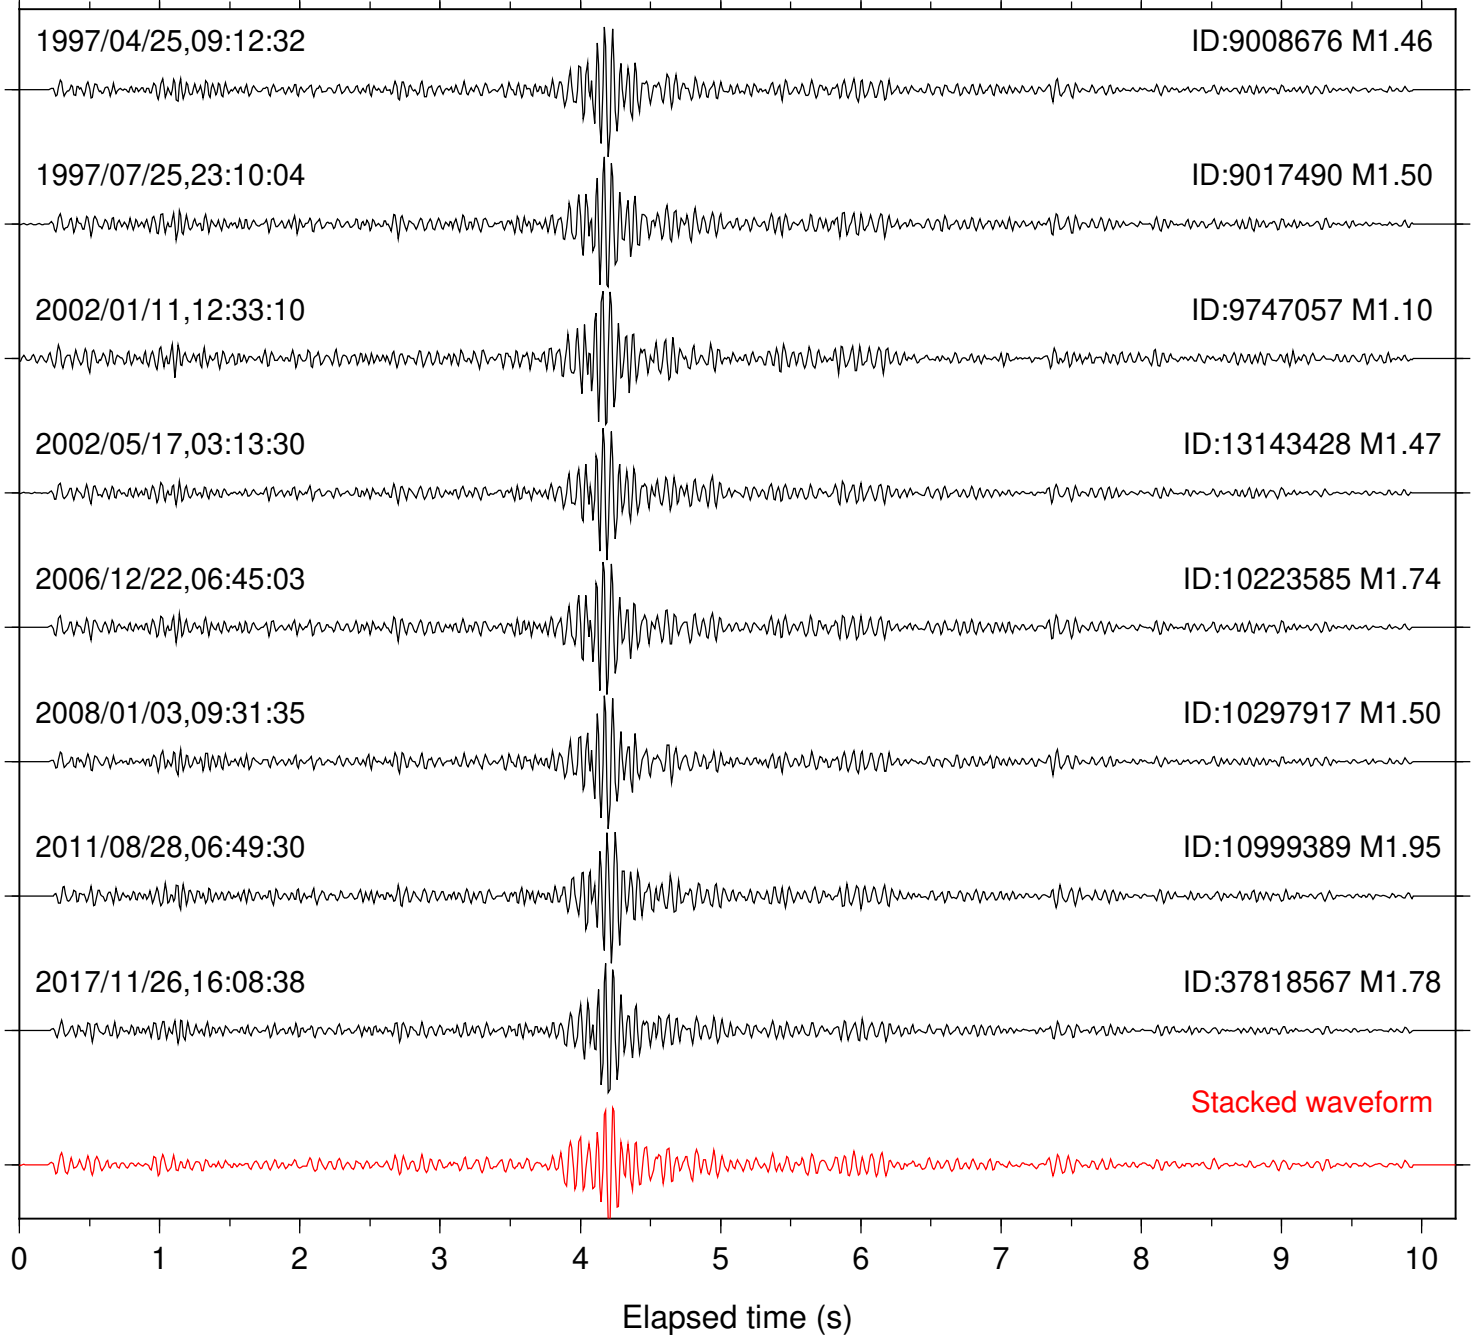

Station: B087 Com: EHZ

Focal depth: 17.80 km

Station: B088 Com: EHZ

Focal depth: 17.80 km

Station: B093 Com: EHZ

Focal depth: 17.80 km

2011/08/28,06:49:30

ID:10999389 M1.95

Station: FRD Com: HHZ

Focal depth: 17.80 km

Station: HMT2 Com: HHZ

Focal depth: 17.81 km

Station: KNW Com: HHZ

Focal depth: 17.80 km

Station: PFO Com: HHZ

Focal depth: 17.80 km

Station: PMD Com: HHZ

Focal depth: 17.80 km

Station: POB2 Com: HHZ

Focal depth: 17.82 km

Station: PSD Com: HHZ

Focal depth: 17.80 km

Station: RDM Com: HHZ

Focal depth: 17.80 km

Station: SND Com: HHZ

Focal depth: 17.80 km

Station: TRO Com: HHZ

Focal depth: 17.81 km

Station: WIN Com: EHZ

Focal depth: 17.96 km