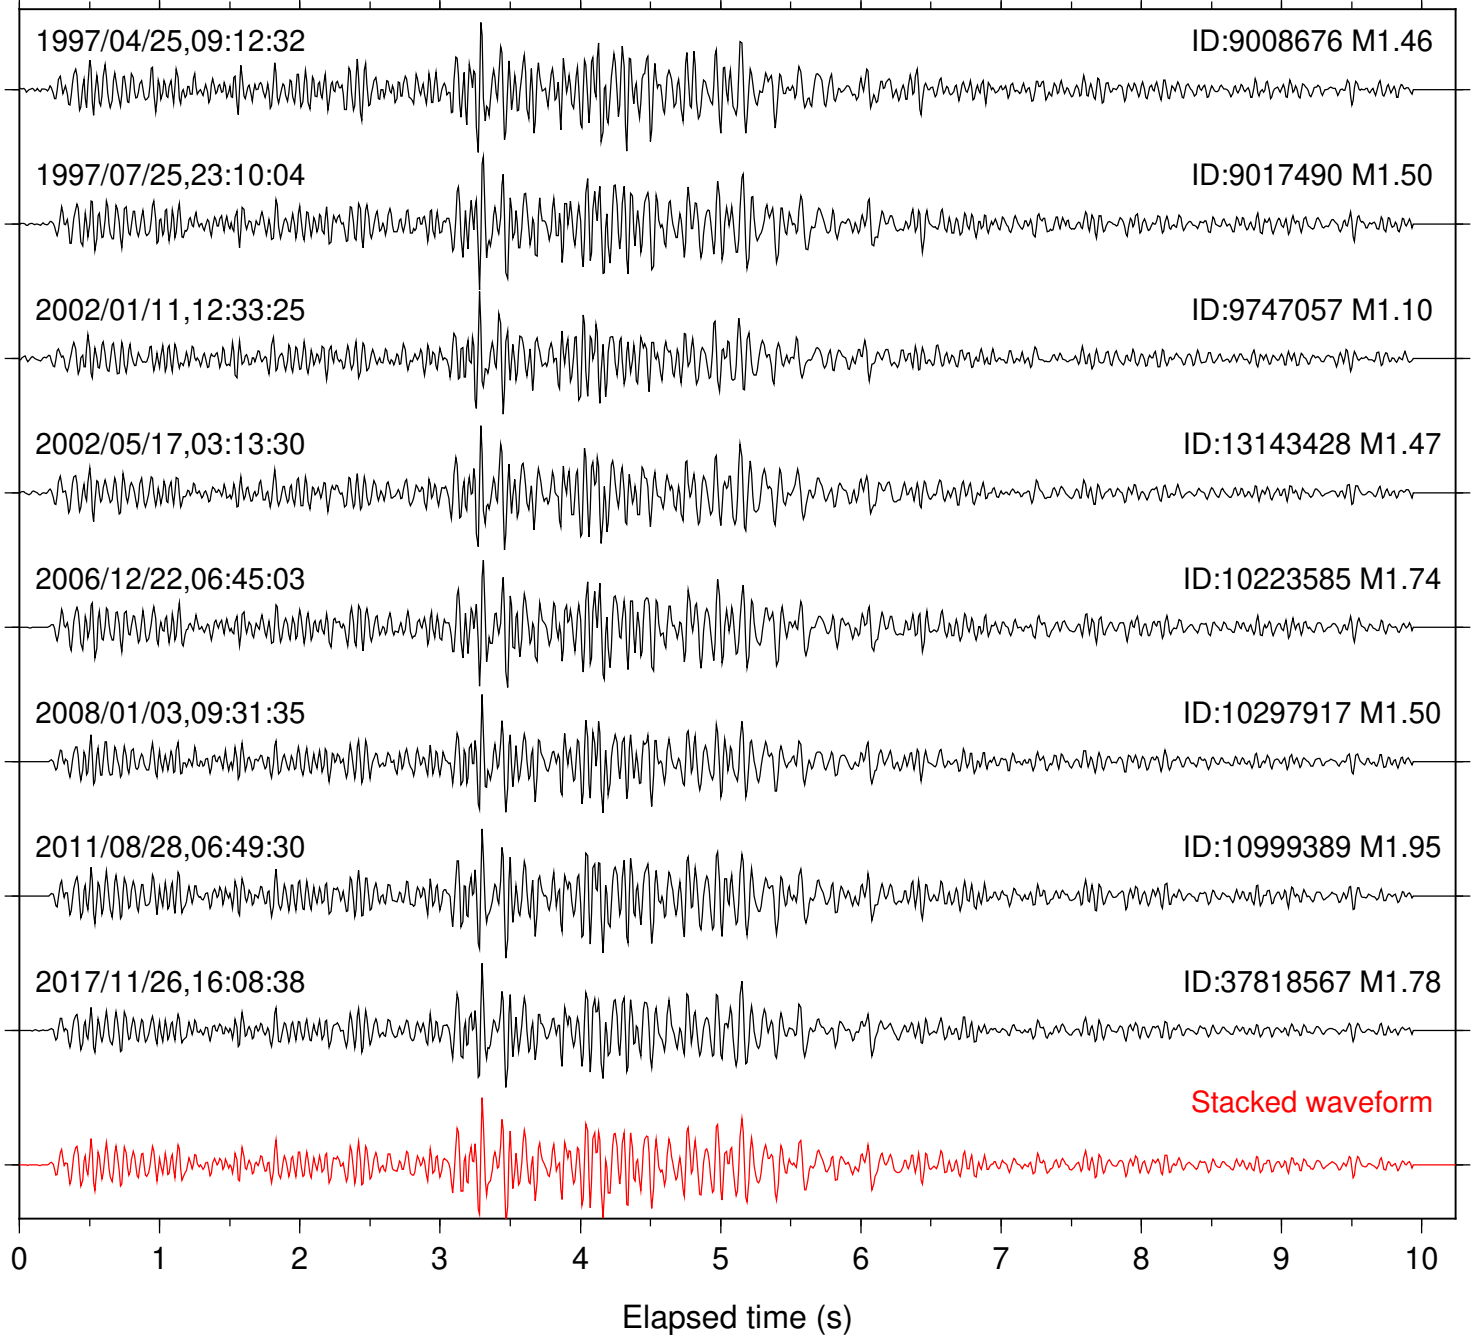

Station: B081 Com: EHZ

Focal depth: 17.80 km

Station: B082 Com: EHZ

Focal depth: 17.80 km

Station: B084 Com: EHZ

Focal depth: 17.80 km

Station: B086 Com: EHZ

Focal depth: 17.80 km

Station: FRD Com: HHZ

Focal depth: 17.80 km

Station: HMT2 Com: HHZ

Focal depth: 17.81 km

Station: KNW Com: HHZ

Focal depth: 17.80 km

Station: PFO Com: HHZ

Focal depth: 17.80 km

Station: PMD Com: HHZ

Focal depth: 17.80 km

Station: POB2 Com: HHZ

Focal depth: 17.82 km

Station: PSD Com: HHZ

Focal depth: 17.80 km

Station: RDM Com: HHZ

Focal depth: 17.80 km

Station: SND Com: HHZ

Focal depth: 17.80 km

Station: TRO Com: HHZ

Focal depth: 17.81 km

Station: WIN Com: EHZ

Focal depth: 17.96 km