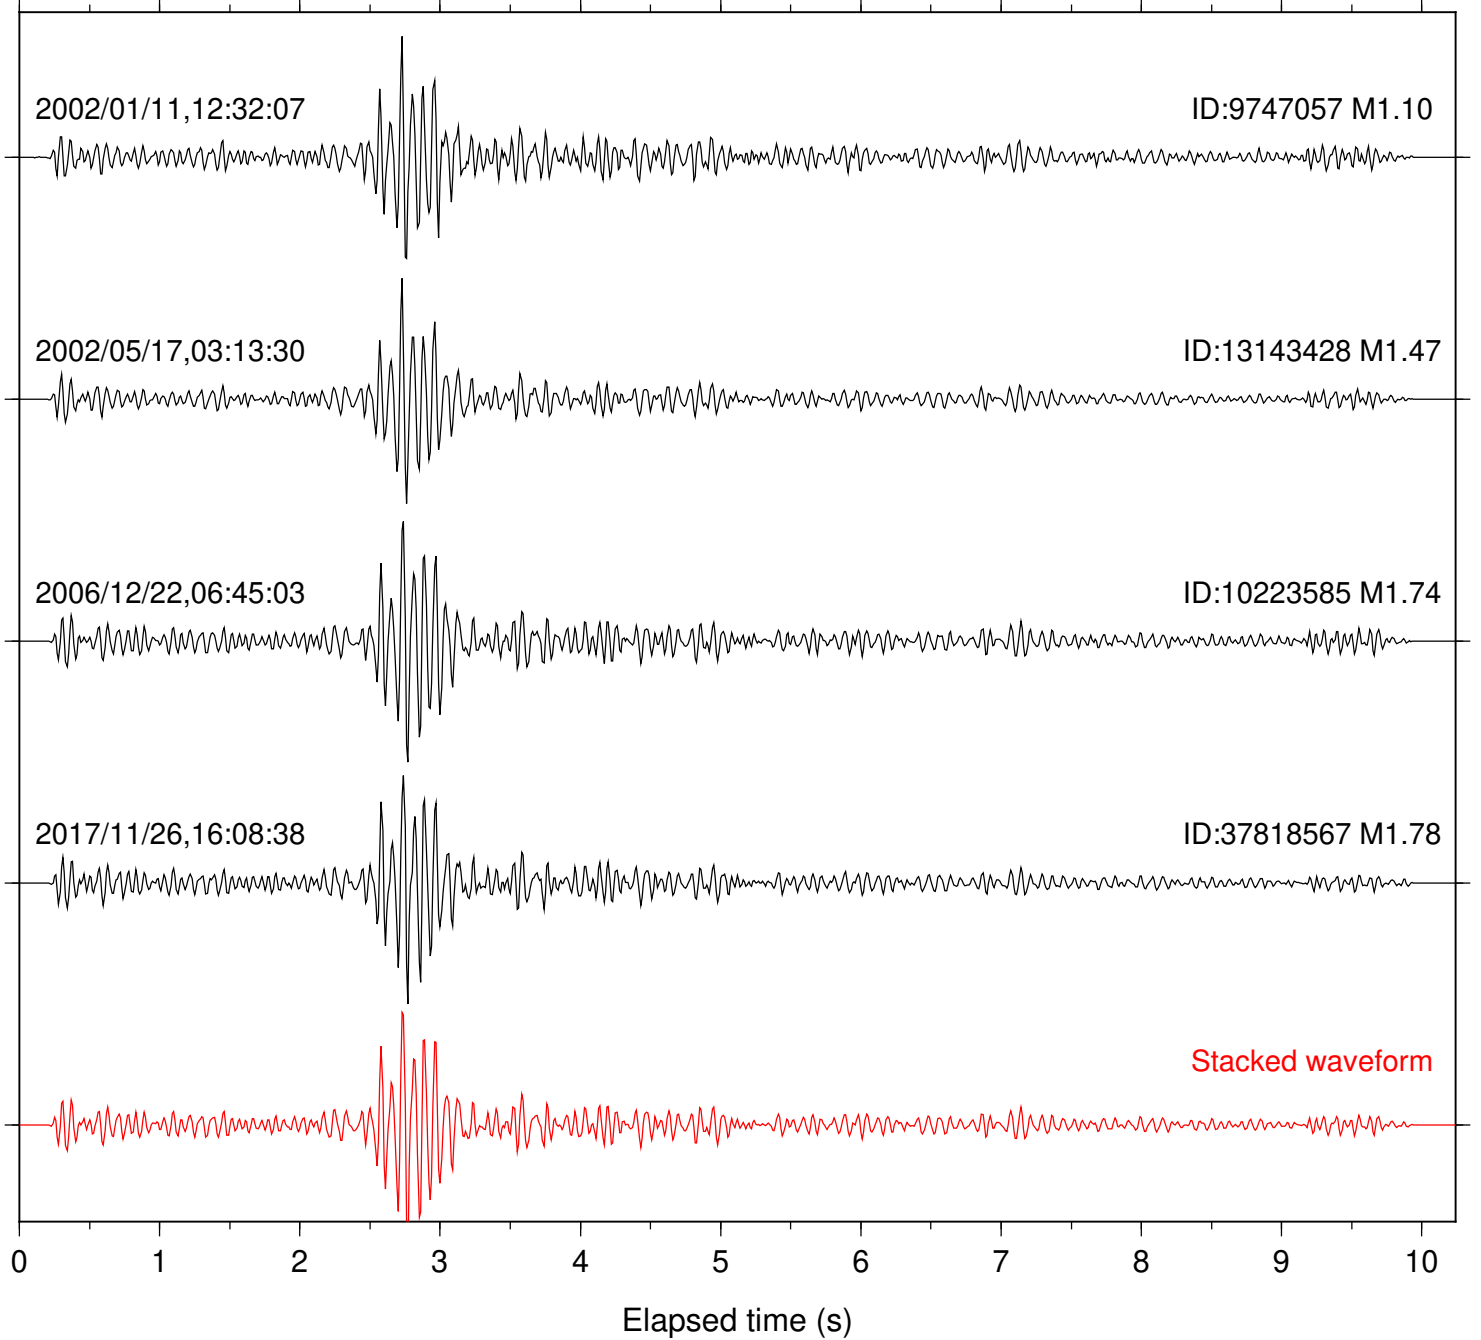

Station: FRD Com: HHZ

Focal depth: 17.80 km

Station: HMT2 Com: HHZ

Focal depth: 17.81 km

Station: KNW Com: HHZ

Focal depth: 17.80 km

Station: PFO Com: HHZ

Focal depth: 17.80 km

Station: PMD Com: HHZ

Focal depth: 17.80 km

Station: POB2 Com: HHZ

Focal depth: 17.82 km

Station: PSD Com: HHZ

Focal depth: 17.80 km

Station: RDM Com: HHZ

Focal depth: 17.80 km

Station: SND Com: HHZ

Focal depth: 17.80 km

Station: TRO Com: HHZ

Focal depth: 17.81 km

Station: WIN Com: EHZ

Focal depth: 17.96 km