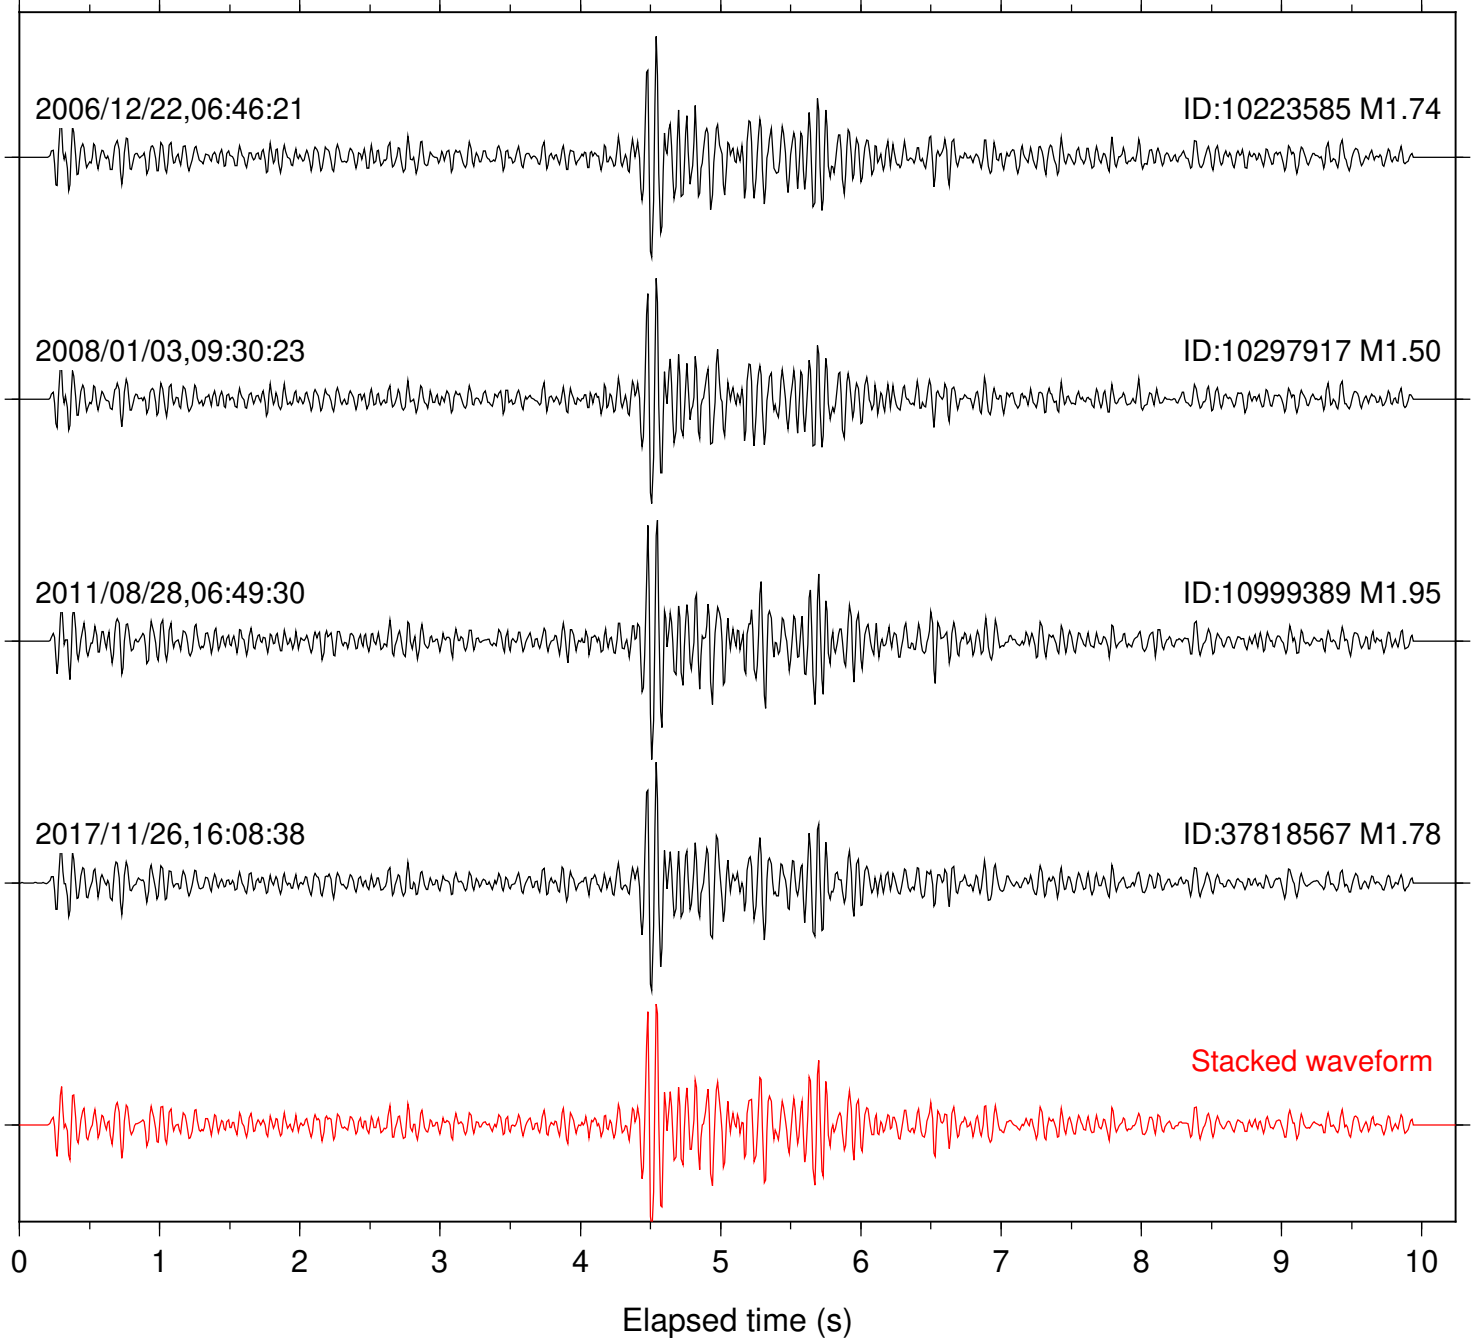

Station: FRD Com: HHZ

Focal depth: 17.80 km

Station: HMT2 Com: HHZ

Focal depth: 17.81 km

Station: KNW Com: HHZ

Focal depth: 17.80 km

Station: PFO Com: HHZ

Focal depth: 17.80 km

Station: PMD Com: HHZ

Focal depth: 17.80 km

Station: POB2 Com: HHZ

Focal depth: 17.82 km

Station: PSD Com: HHZ

Focal depth: 17.80 km

Station: RDM Com: HHZ

Focal depth: 17.80 km

Station: SND Com: HHZ

Focal depth: 17.80 km

Station: TRO Com: HHZ

Focal depth: 17.81 km

Station: WIN Com: EHZ

Focal depth: 17.96 km