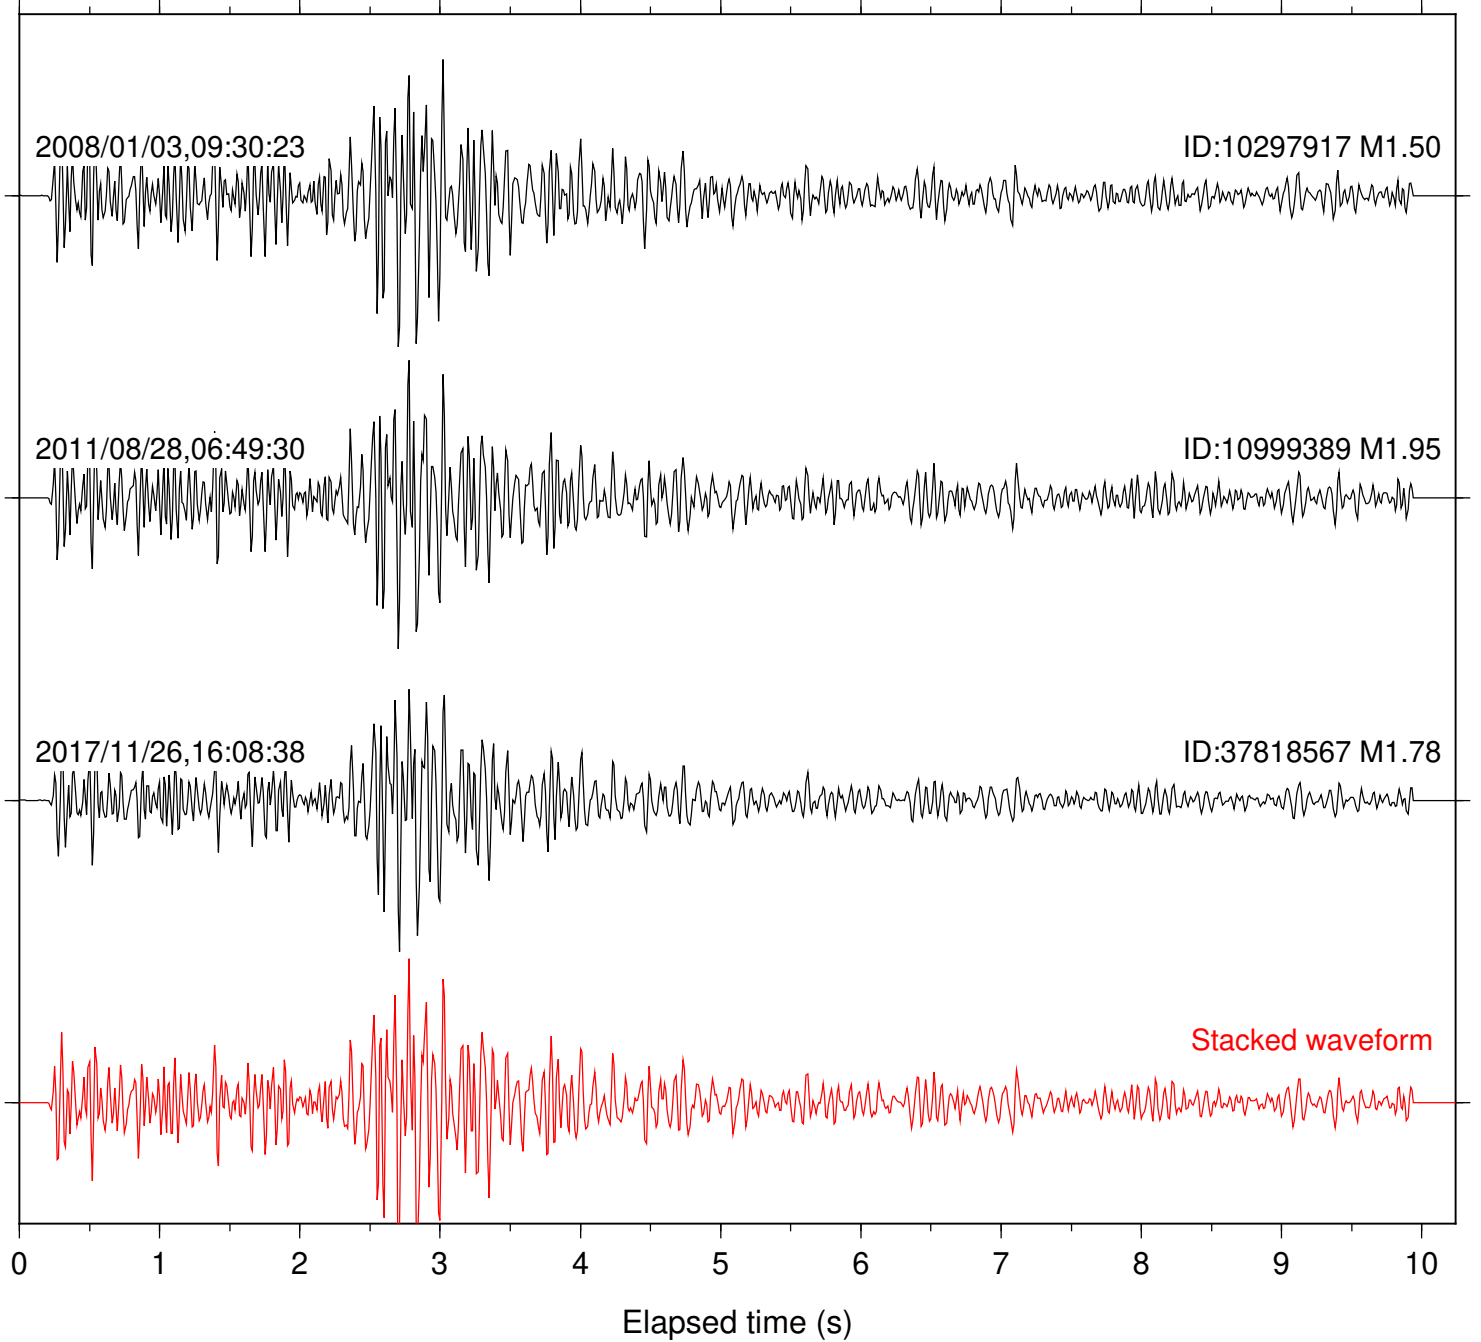

Station: B081 Com: EHZ

Focal depth: 17.80 km

Station: B082 Com: EHZ

Focal depth: 17.80 km

Station: B084 Com: EHZ

Focal depth: 17.80 km

Station: B086 Com: EHZ

Focal depth: 17.80 km

Station: B087 Com: EHZ

Focal depth: 17.80 km

Station: B088 Com: EHZ

Focal depth: 17.80 km

Station: B093 Com: EHZ

Focal depth: 17.80 km

2011/08/28,06:49:30

ID:10999389 M1.95

Station: PMD Com: HHZ

Focal depth: 17.80 km

Station: POB2 Com: HHZ

Focal depth: 17.82 km

Station: PSD Com: HHZ

Focal depth: 17.80 km

Station: RDM Com: HHZ

Focal depth: 17.80 km

Station: SND Com: HHZ

Focal depth: 17.80 km

Station: TRO Com: HHZ

Focal depth: 17.81 km

Station: WIN Com: EHZ

Focal depth: 17.96 km