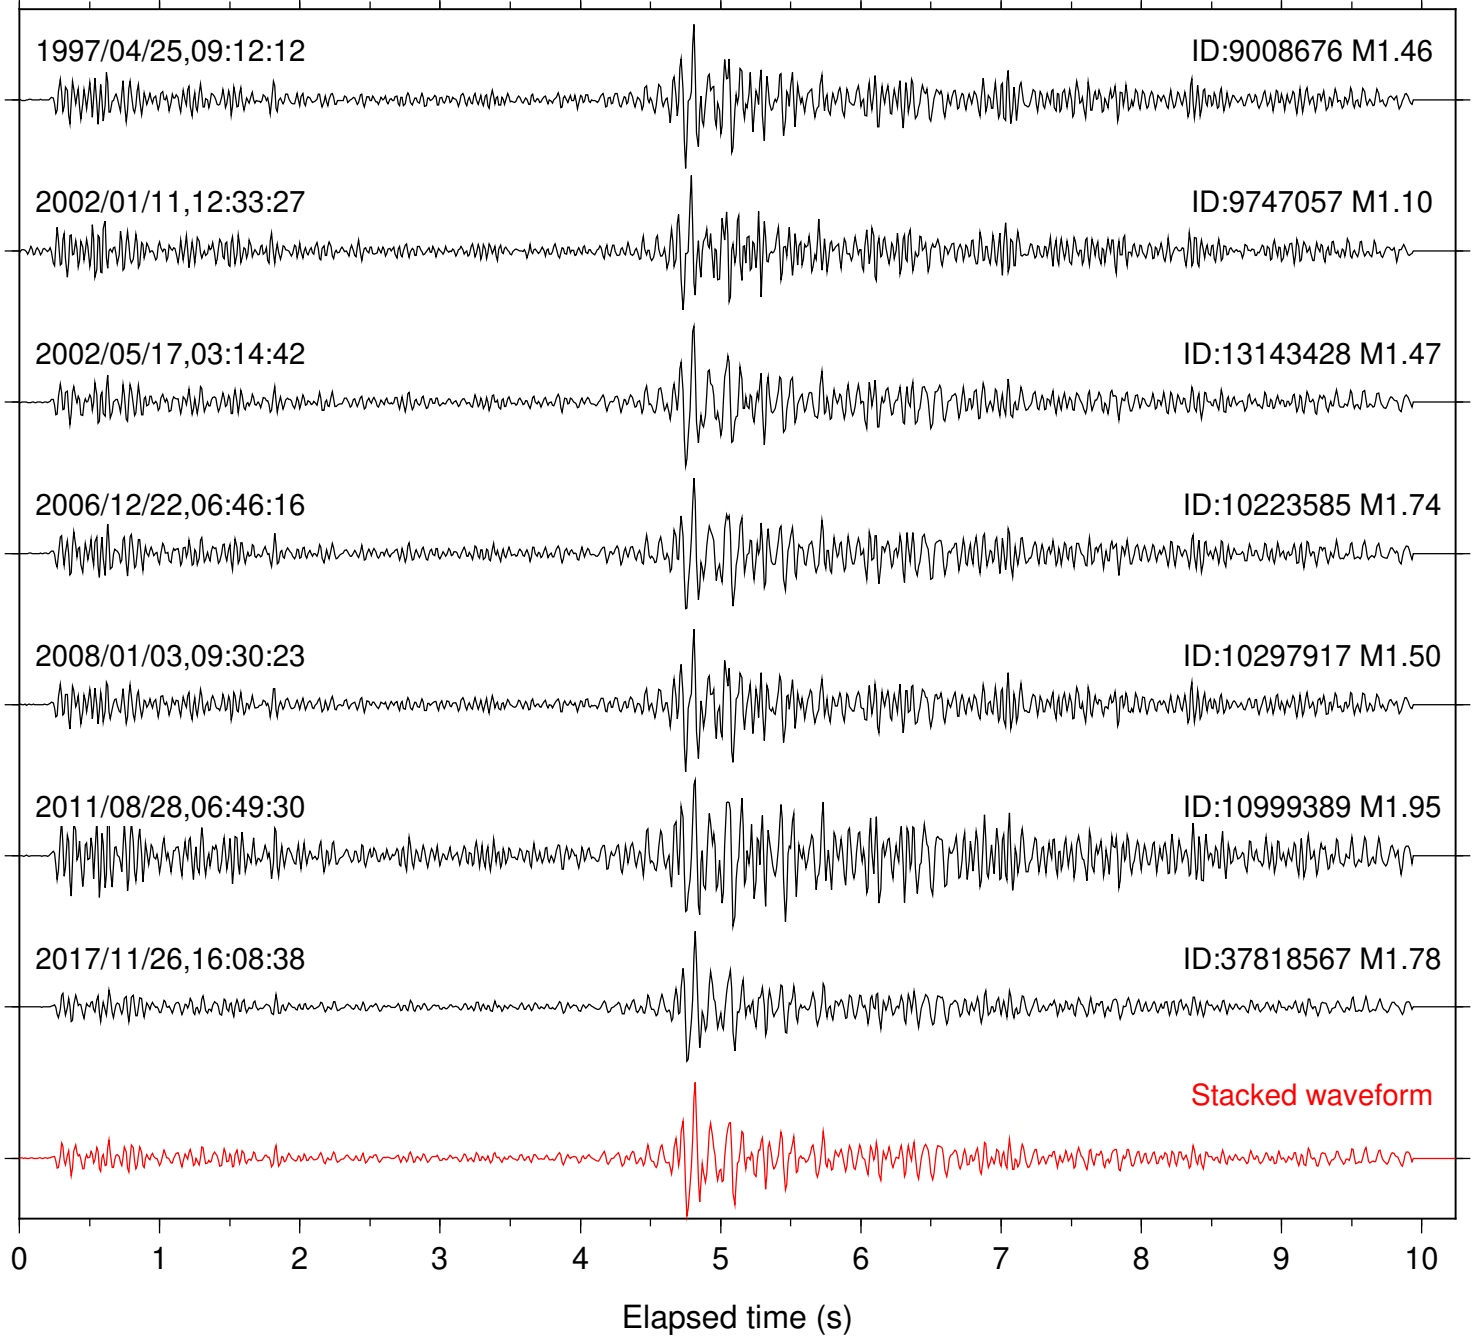

2017/11/26,16:08:38

ID:37818567 M1.78

Stacked waveform

0 1 2 3 4 5 6 7 8 9 10  
Elapsed time (s)

Station: BAC Com: EHZ

Focal depth: 17.80 km

Station: DGR Com: HHZ

Focal depth: 17.80 km

Station: FRD Com: HHZ

Focal depth: 17.80 km

Station: HMT2 Com: HHZ

Focal depth: 17.81 km

Station: KNW Com: HHZ

Focal depth: 17.80 km

Station: PFO Com: HHZ

Focal depth: 17.80 km

Station: PMD Com: HHZ

Focal depth: 17.80 km

Station: POB2 Com: HHZ

Focal depth: 17.82 km

Station: PSD Com: HHZ

Focal depth: 17.80 km

Station: RDM Com: HHZ

Focal depth: 17.80 km

Station: SND Com: HHZ

Focal depth: 17.80 km

Station: TRO Com: HHZ

Focal depth: 17.81 km

Station: WIN Com: EHZ

Focal depth: 17.96 km