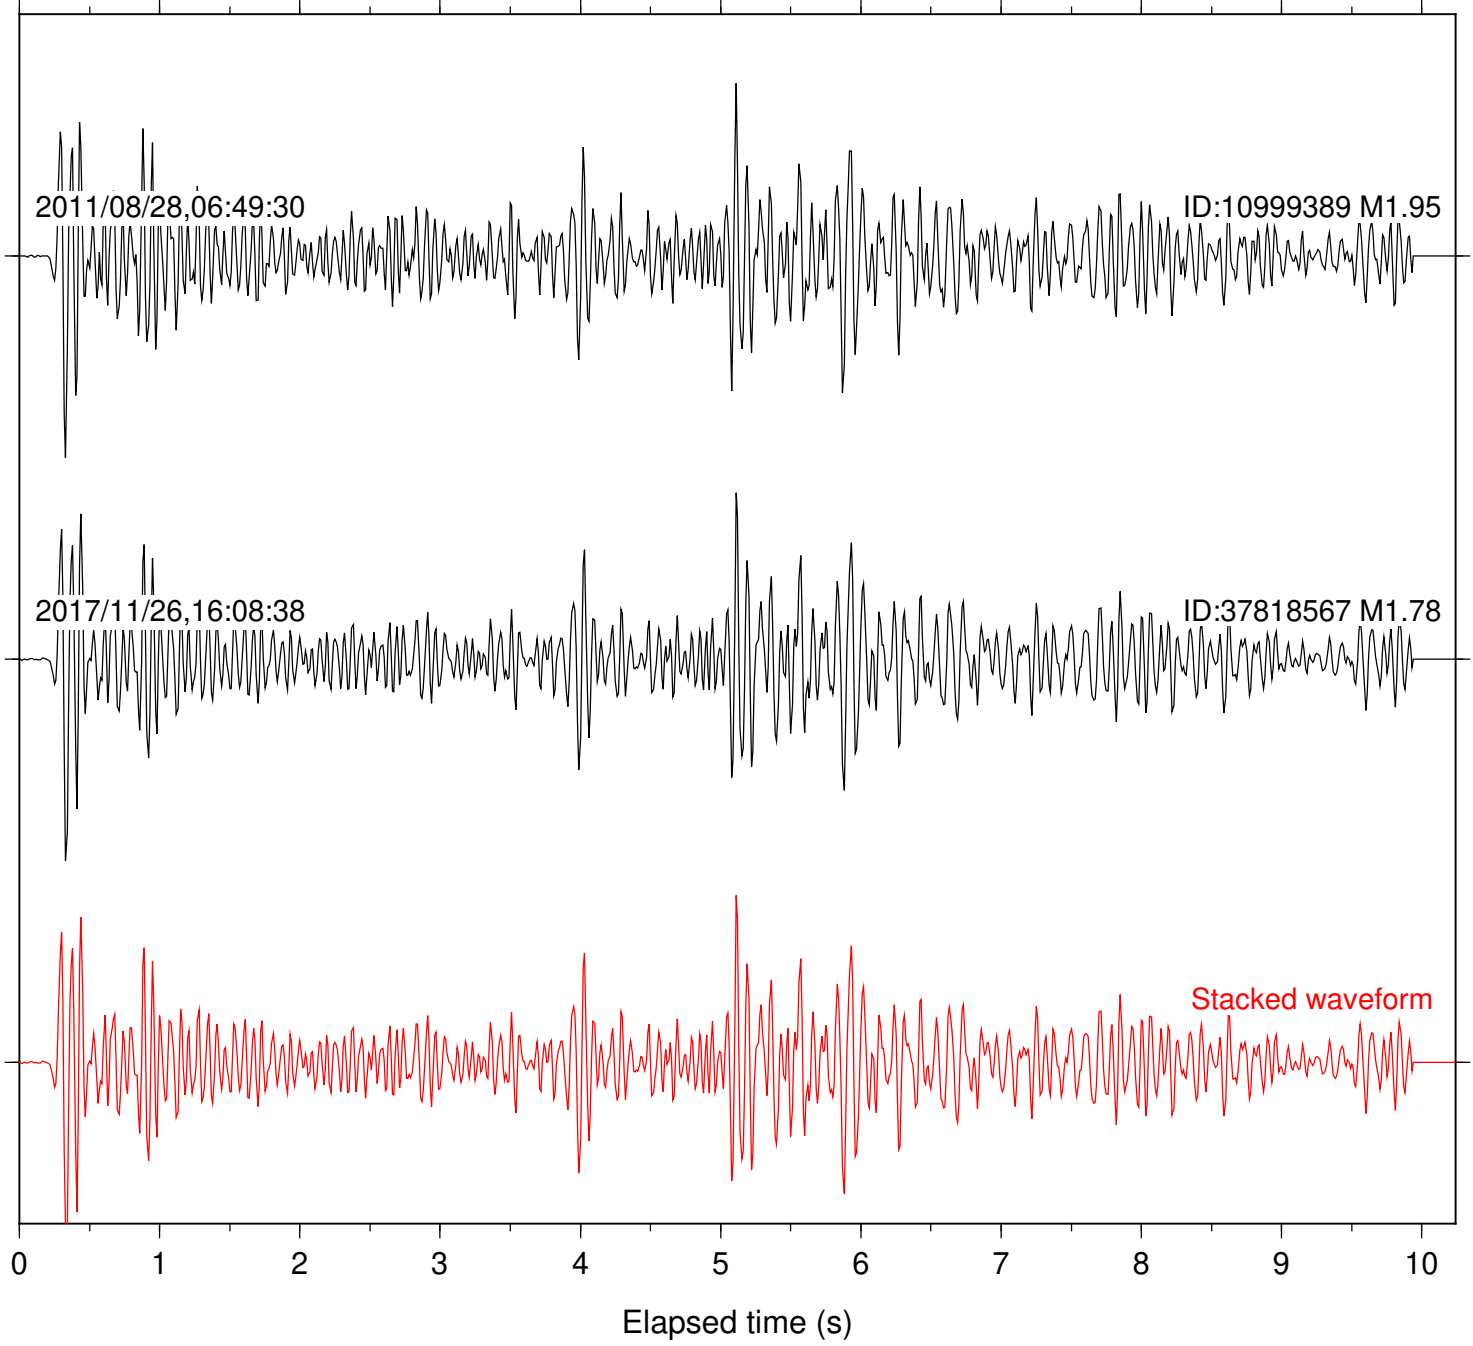

Station: B081 Com: EHZ

Focal depth: 17.80 km

Station: B082 Com: EHZ

Focal depth: 17.80 km

Station: B084 Com: EHZ

Focal depth: 17.80 km

Station: B086 Com: EHZ

Focal depth: 17.80 km

Station: B087 Com: EHZ

Focal depth: 17.80 km

Station: B088 Com: EHZ

Focal depth: 17.80 km

Station: B093 Com: EHZ

Focal depth: 17.80 km

2011/08/28,06:49:30

ID:10999389 M1.95

2017/11/26,16:08:38

ID:37818567 M1.78

Stacked waveform

0 1 2 3 4 5 6 7 8 9 10  
Elapsed time (s)

Station: B946 Com: EHZ

Focal depth: 17.80 km

2011/08/28,06:49:30

ID:10999389 M1.95

Station: SND Com: HHZ

Focal depth: 17.80 km

Station: TRO Com: HHZ

Focal depth: 17.81 km

Station: WIN Com: EHZ

Focal depth: 17.96 km