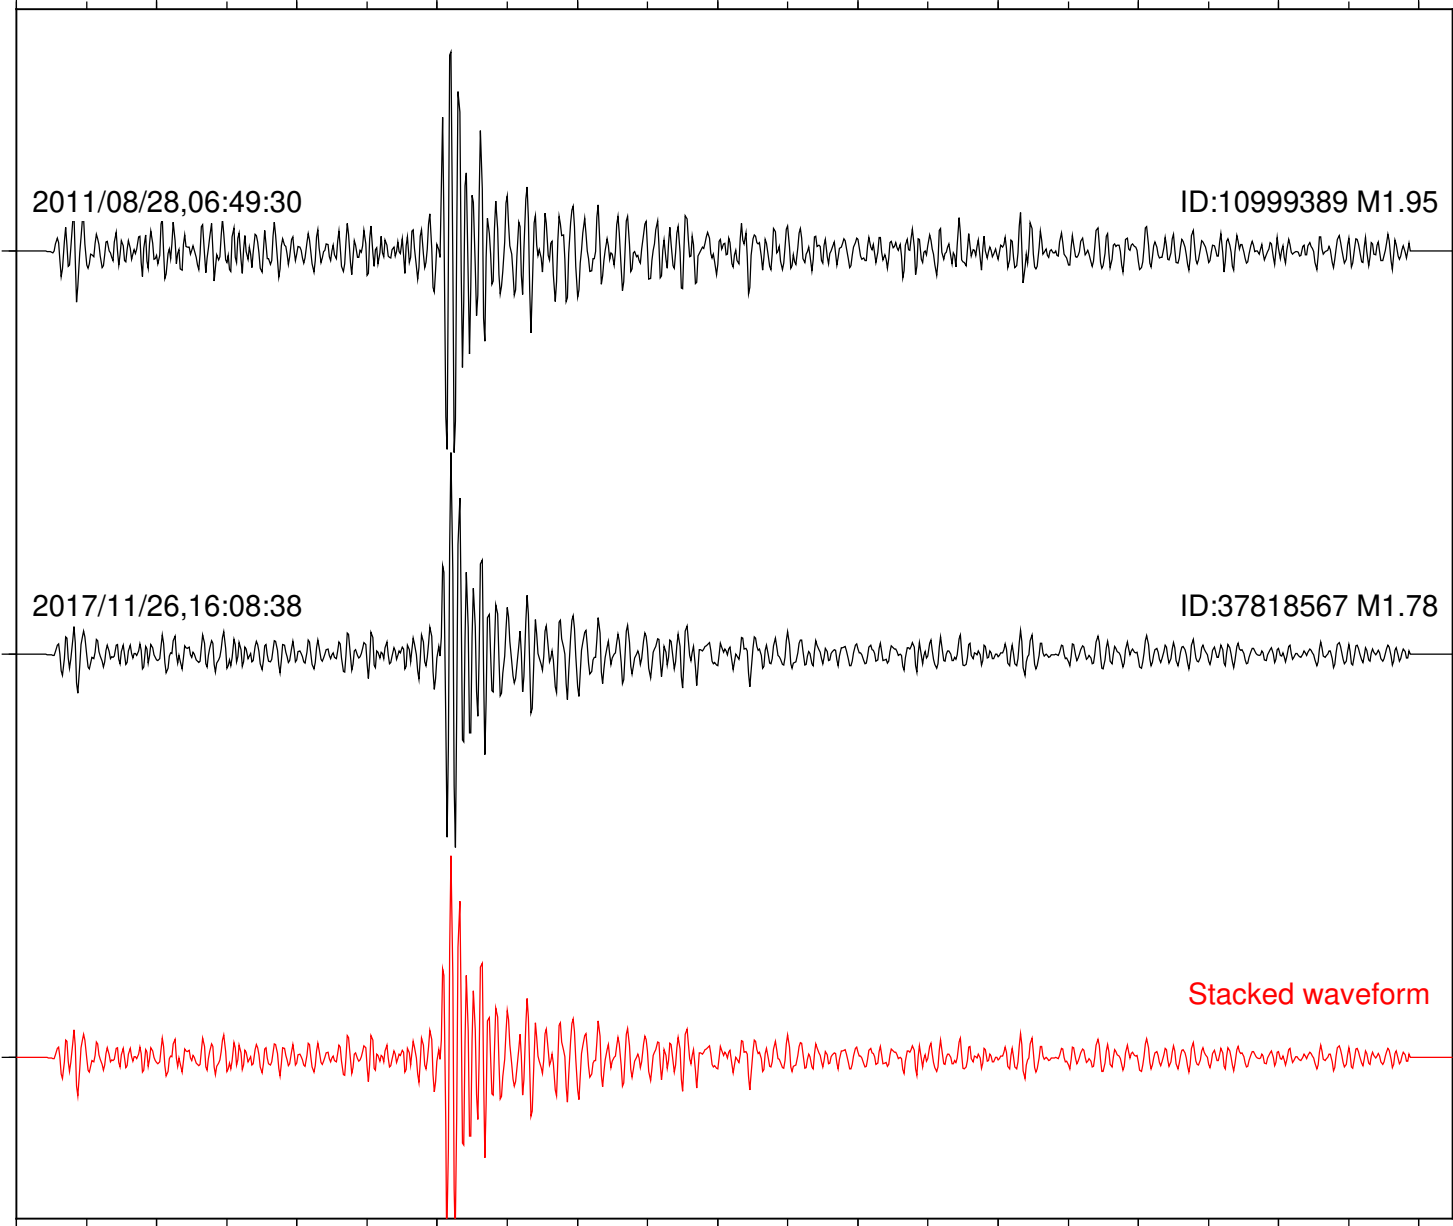

Station: B081 Com: EHZ

Focal depth: 17.80 km

Station: B082 Com: EHZ

Focal depth: 17.80 km

Station: B084 Com: EHZ

Focal depth: 17.80 km

Station: B086 Com: EHZ

Focal depth: 17.80 km

Station: B087 Com: EHZ

Focal depth: 17.80 km

Station: B088 Com: EHZ

Focal depth: 17.80 km

Station: B093 Com: EHZ

Focal depth: 17.80 km

2011/08/28,06:49:30

ID:10999389 M1.95

2017/11/26,16:08:38

ID:37818567 M1.78

Stacked waveform

0 1 2 3 4 5 6 7 8 9 10  
Elapsed time (s)

Station: B946 Com: EHZ

Focal depth: 17.80 km

2011/08/28,06:49:30

ID:10999389 M1.95

Station: SND Com: HHZ

Focal depth: 17.80 km

Station: TRO Com: HHZ

Focal depth: 17.81 km

Station: WIN Com: EHZ

Focal depth: 17.96 km