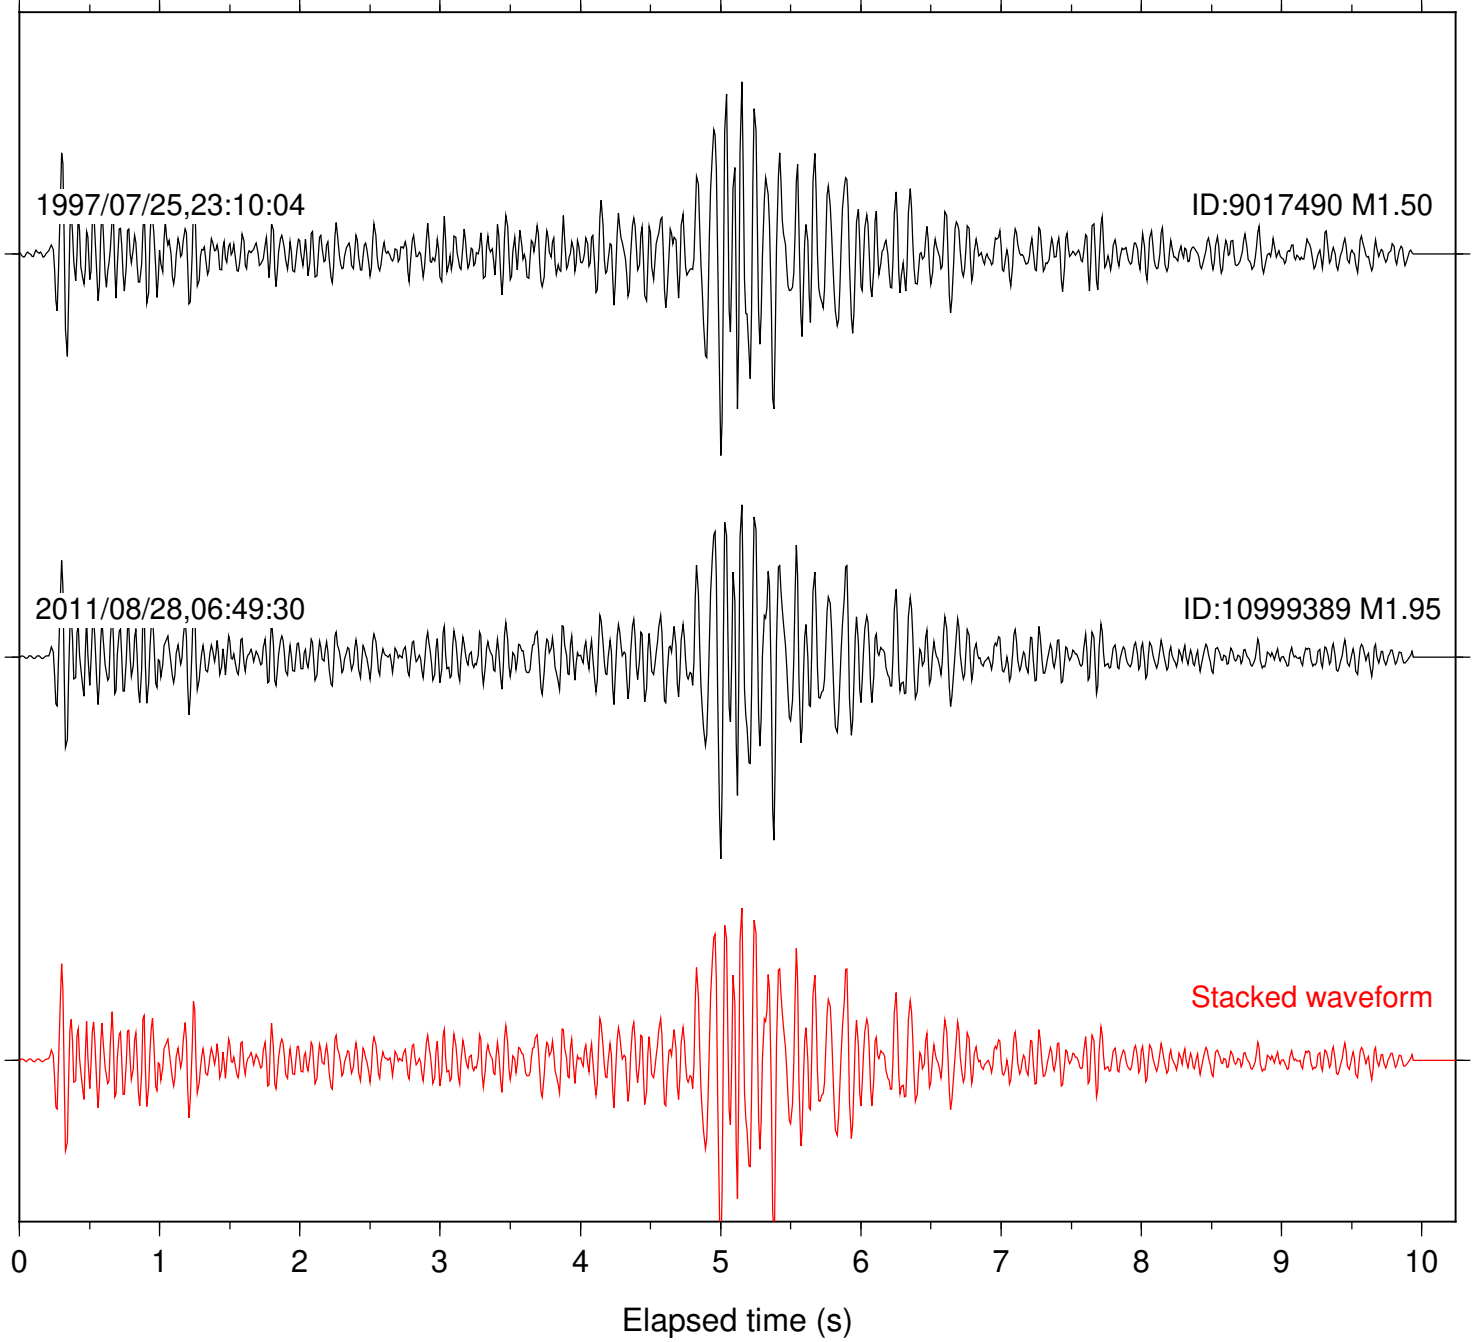

Station: FRD Com: HHZ

Focal depth: 17.80 km

Station: HMT2 Com: HHZ

Focal depth: 17.81 km

Station: KNW Com: HHZ

Focal depth: 17.80 km

Station: PFO Com: HHZ

Focal depth: 17.80 km

Station: PMD Com: HHZ

Focal depth: 17.80 km

Station: POB2 Com: HHZ

Focal depth: 17.82 km

Station: PSD Com: HHZ

Focal depth: 17.80 km

Station: RDM Com: HHZ

Focal depth: 17.80 km

Station: SND Com: HHZ

Focal depth: 17.80 km

Station: TRO Com: HHZ

Focal depth: 17.81 km

Station: WIN Com: EHZ

Focal depth: 17.96 km