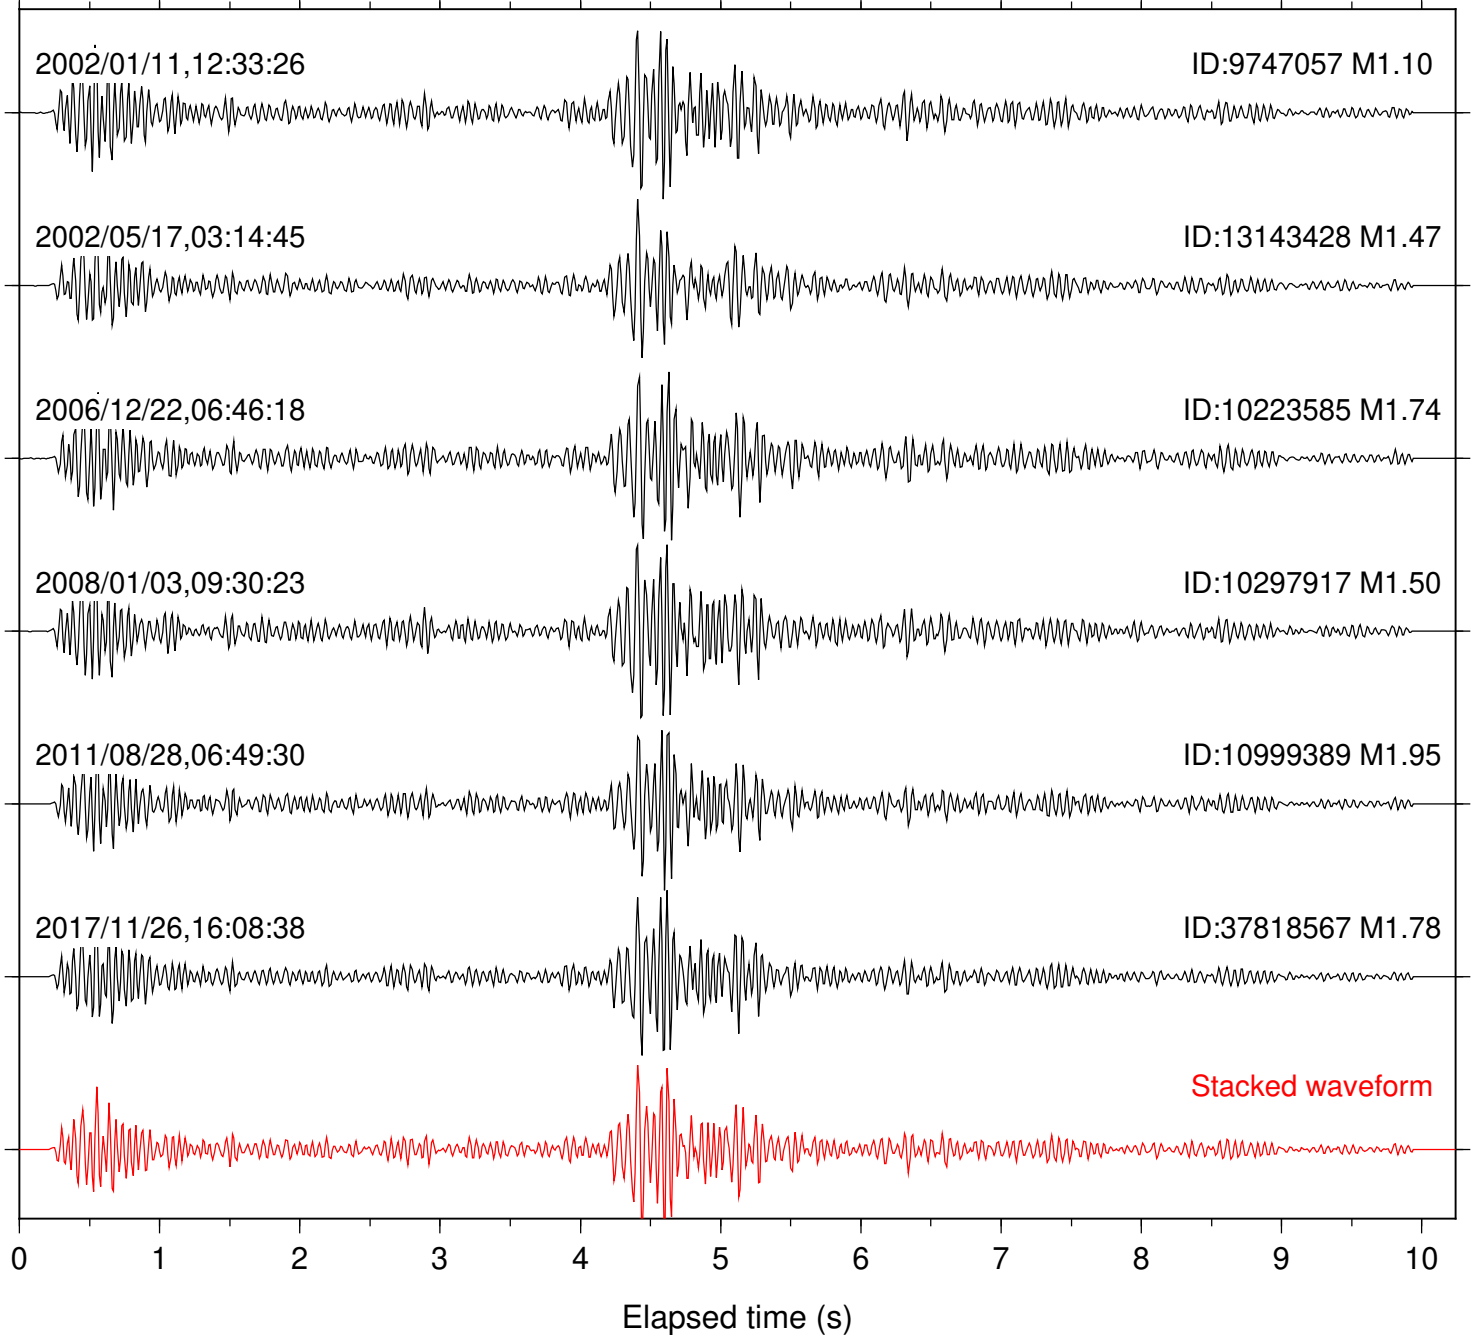

2017/11/26,16:08:38

ID:37818567 M1.78

Stacked waveform

0 1 2 3 4 5 6 7 8 9 10  
Elapsed time (s)

Station: BAC Com: EHZ

Focal depth: 17.80 km

Station: DGR Com: HHZ

Focal depth: 17.80 km

Station: FRD Com: HHZ

Focal depth: 17.80 km

Station: HMT2 Com: HHZ

Focal depth: 17.81 km

Station: KNW Com: HHZ

Focal depth: 17.80 km

Station: PFO Com: HHZ

Focal depth: 17.80 km

Station: PMD Com: HHZ

Focal depth: 17.80 km

Station: POB2 Com: HHZ

Focal depth: 17.82 km

Station: PSD Com: HHZ

Focal depth: 17.80 km

Station: RDM Com: HHZ

Focal depth: 17.80 km

Station: SND Com: HHZ

Focal depth: 17.80 km

Station: TRO Com: HHZ

Focal depth: 17.81 km

Station: WIN Com: EHZ

Focal depth: 17.96 km