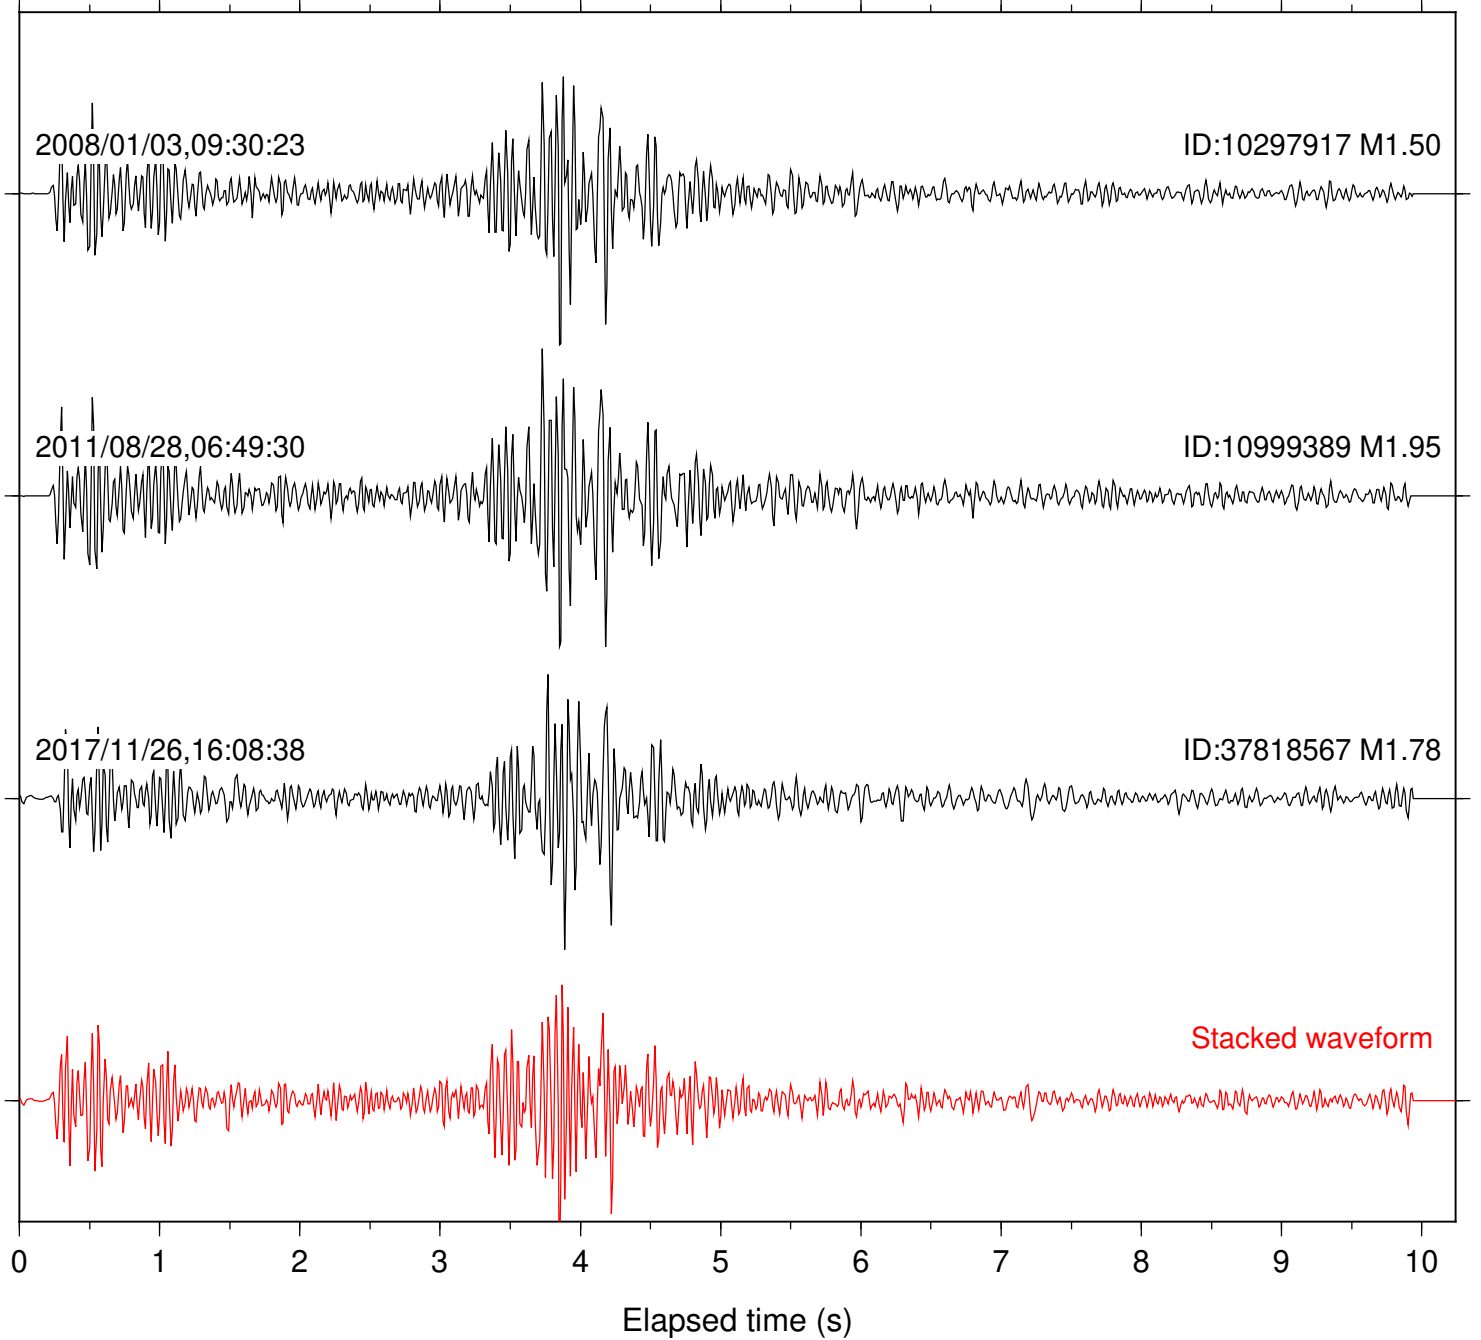

Station: B081 Com: EHZ

Focal depth: 17.80 km

Station: B082 Com: EHZ

Focal depth: 17.80 km

Station: B084 Com: EHZ

Focal depth: 17.80 km

Station: B086 Com: EHZ

Focal depth: 17.80 km

Station: B087 Com: EHZ

Focal depth: 17.80 km

Station: B088 Com: EHZ

Focal depth: 17.80 km

Station: B093 Com: EHZ

Focal depth: 17.80 km

2011/08/28,06:49:30

ID:10999389 M1.95

Station: PMD Com: HHZ

Focal depth: 17.80 km

Station: POB2 Com: HHZ

Focal depth: 17.82 km

Station: PSD Com: HHZ

Focal depth: 17.80 km

Station: RDM Com: HHZ

Focal depth: 17.80 km

Station: SND Com: HHZ

Focal depth: 17.80 km

Station: TRO Com: HHZ

Focal depth: 17.81 km

Station: WIN Com: EHZ

Focal depth: 17.96 km