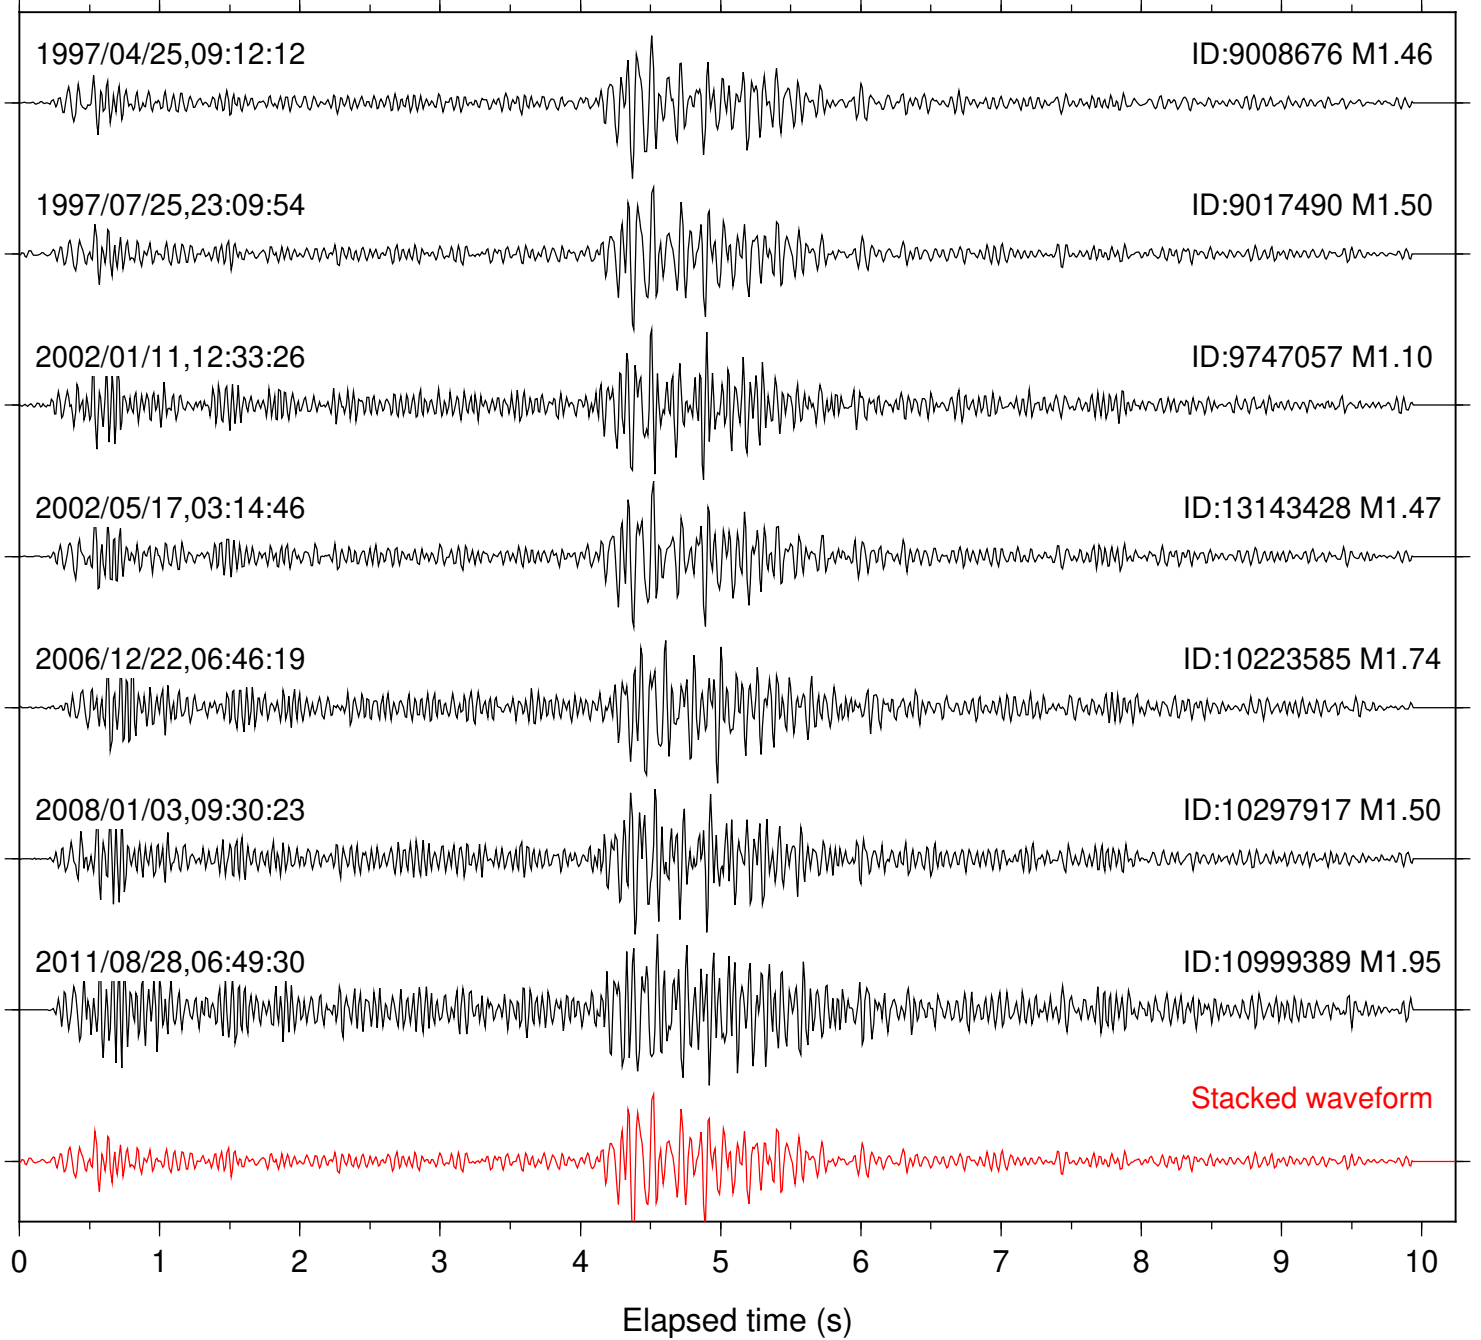

2017/11/26,16:08:38

ID:37818567 M1.78

Stacked waveform

0 1 2 3 4 5 6 7 8 9 10  
Elapsed time (s)

Station: BAC Com: EHZ

Focal depth: 17.80 km

Station: DGR Com: HHZ

Focal depth: 17.80 km

Station: FRD Com: HHZ

Focal depth: 17.80 km

Station: HMT2 Com: HHZ

Focal depth: 17.81 km

Station: KNW Com: HHZ

Focal depth: 17.80 km

Station: PFO Com: HHZ

Focal depth: 17.80 km

Station: PMD Com: HHZ

Focal depth: 17.80 km

Station: POB2 Com: HHZ

Focal depth: 17.82 km

Station: PSD Com: HHZ

Focal depth: 17.80 km

Station: RDM Com: HHZ

Focal depth: 17.80 km

Station: SND Com: HHZ

Focal depth: 17.80 km

Station: TRO Com: HHZ

Focal depth: 17.81 km

Station: WIN Com: EHZ

Focal depth: 17.96 km