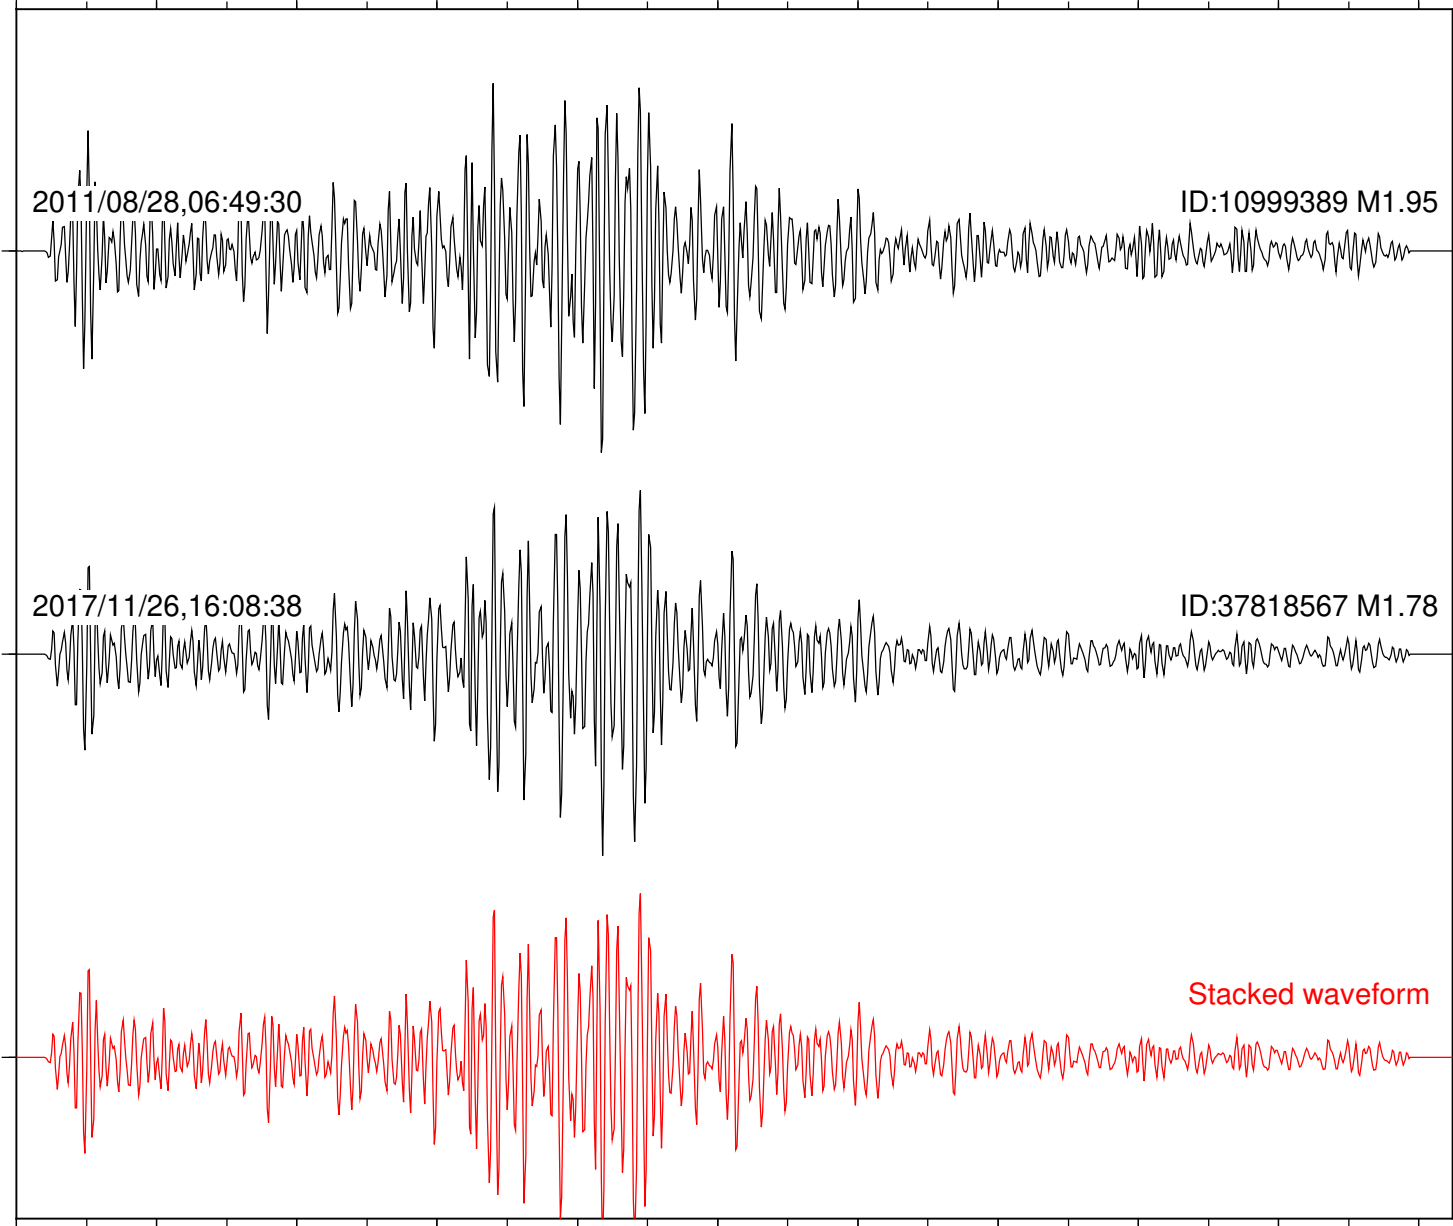

Station: B946 Com: EHZ

Focal depth: 17.80 km

2011/08/28,06:49:30

ID:10999389 M1.95

2017/11/26,16:08:38

ID:37818567 M1.78

Stacked waveform

0 1 2 3 4 5 6 7 8 9 10
Elapsed time (s)