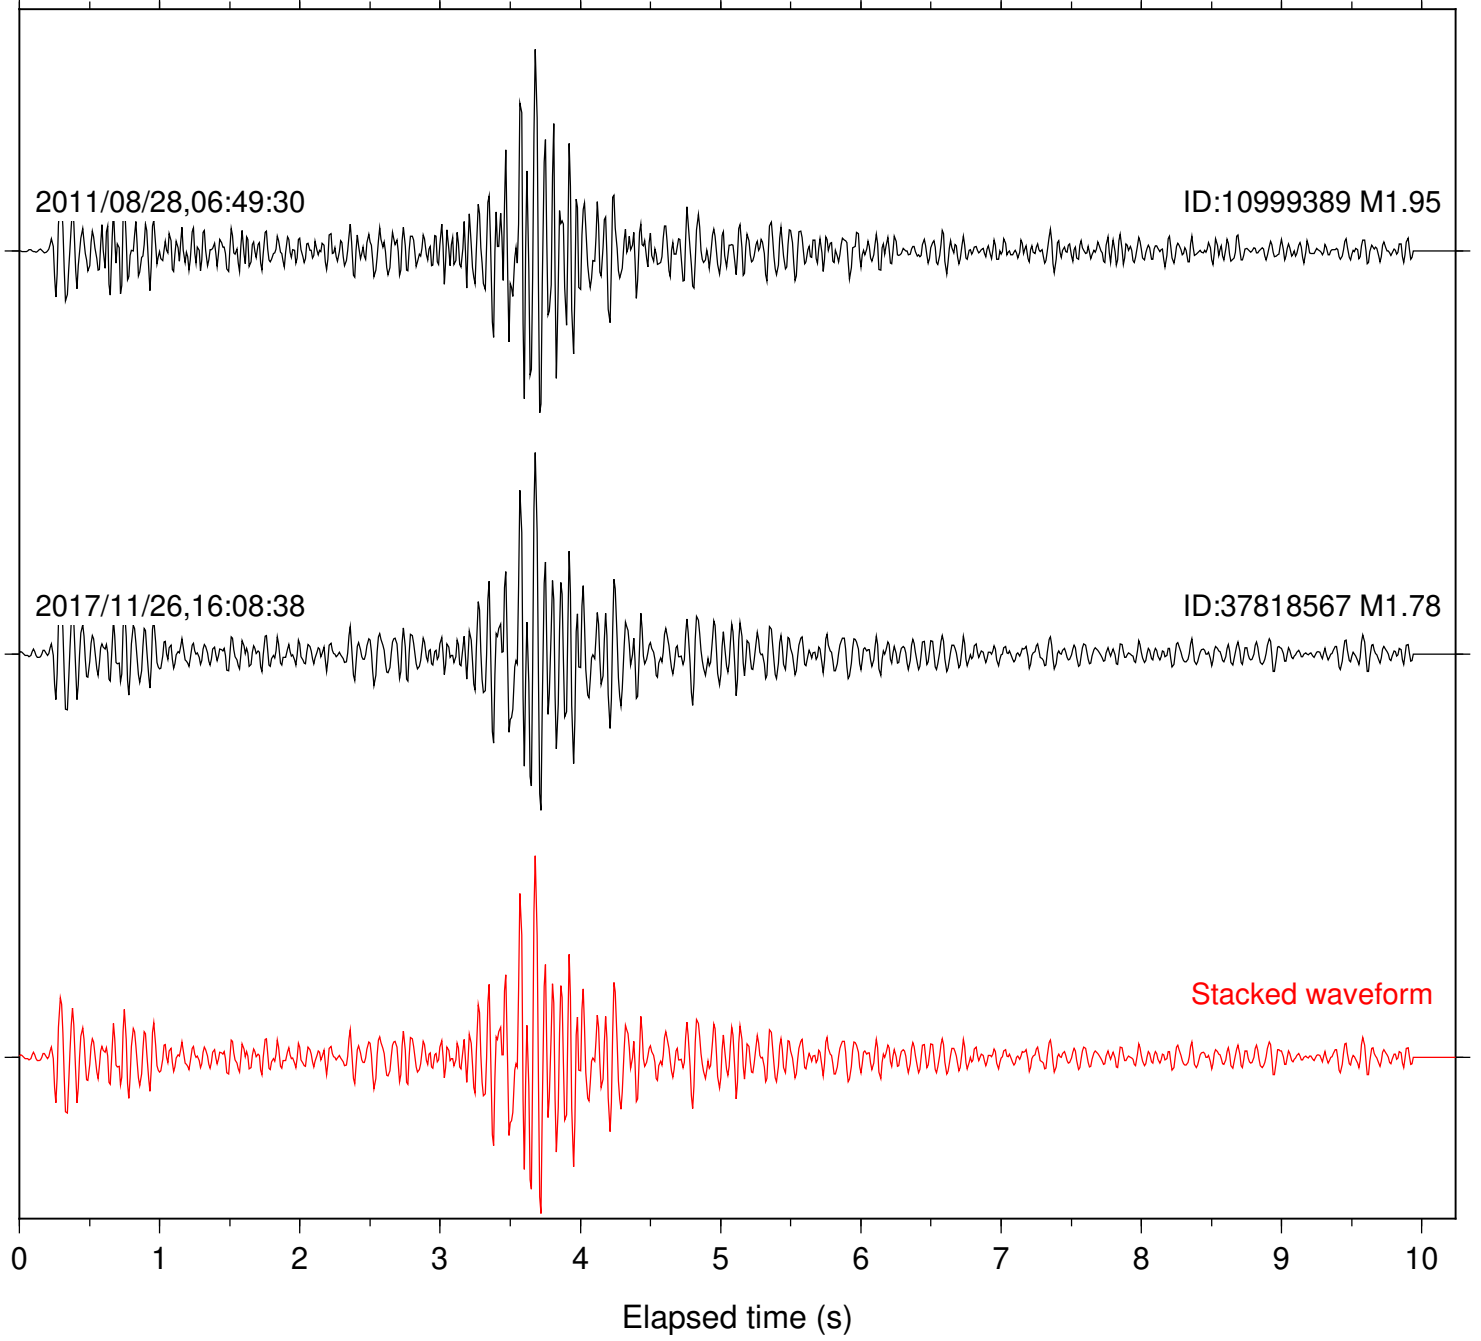

Station: FRD Com: HHZ

Focal depth: 17.80 km

Station: HMT2 Com: HHZ

Focal depth: 17.81 km

Station: KNW Com: HHZ

Focal depth: 17.80 km

Station: PFO Com: HHZ

Focal depth: 17.80 km

Station: PMD Com: HHZ

Focal depth: 17.80 km

Station: POB2 Com: HHZ

Focal depth: 17.82 km

Station: PSD Com: HHZ

Focal depth: 17.80 km

Station: RDM Com: HHZ

Focal depth: 17.80 km

Station: SND Com: HHZ

Focal depth: 17.80 km

Station: TRO Com: HHZ

Focal depth: 17.81 km

Station: WIN Com: EHZ

Focal depth: 17.96 km