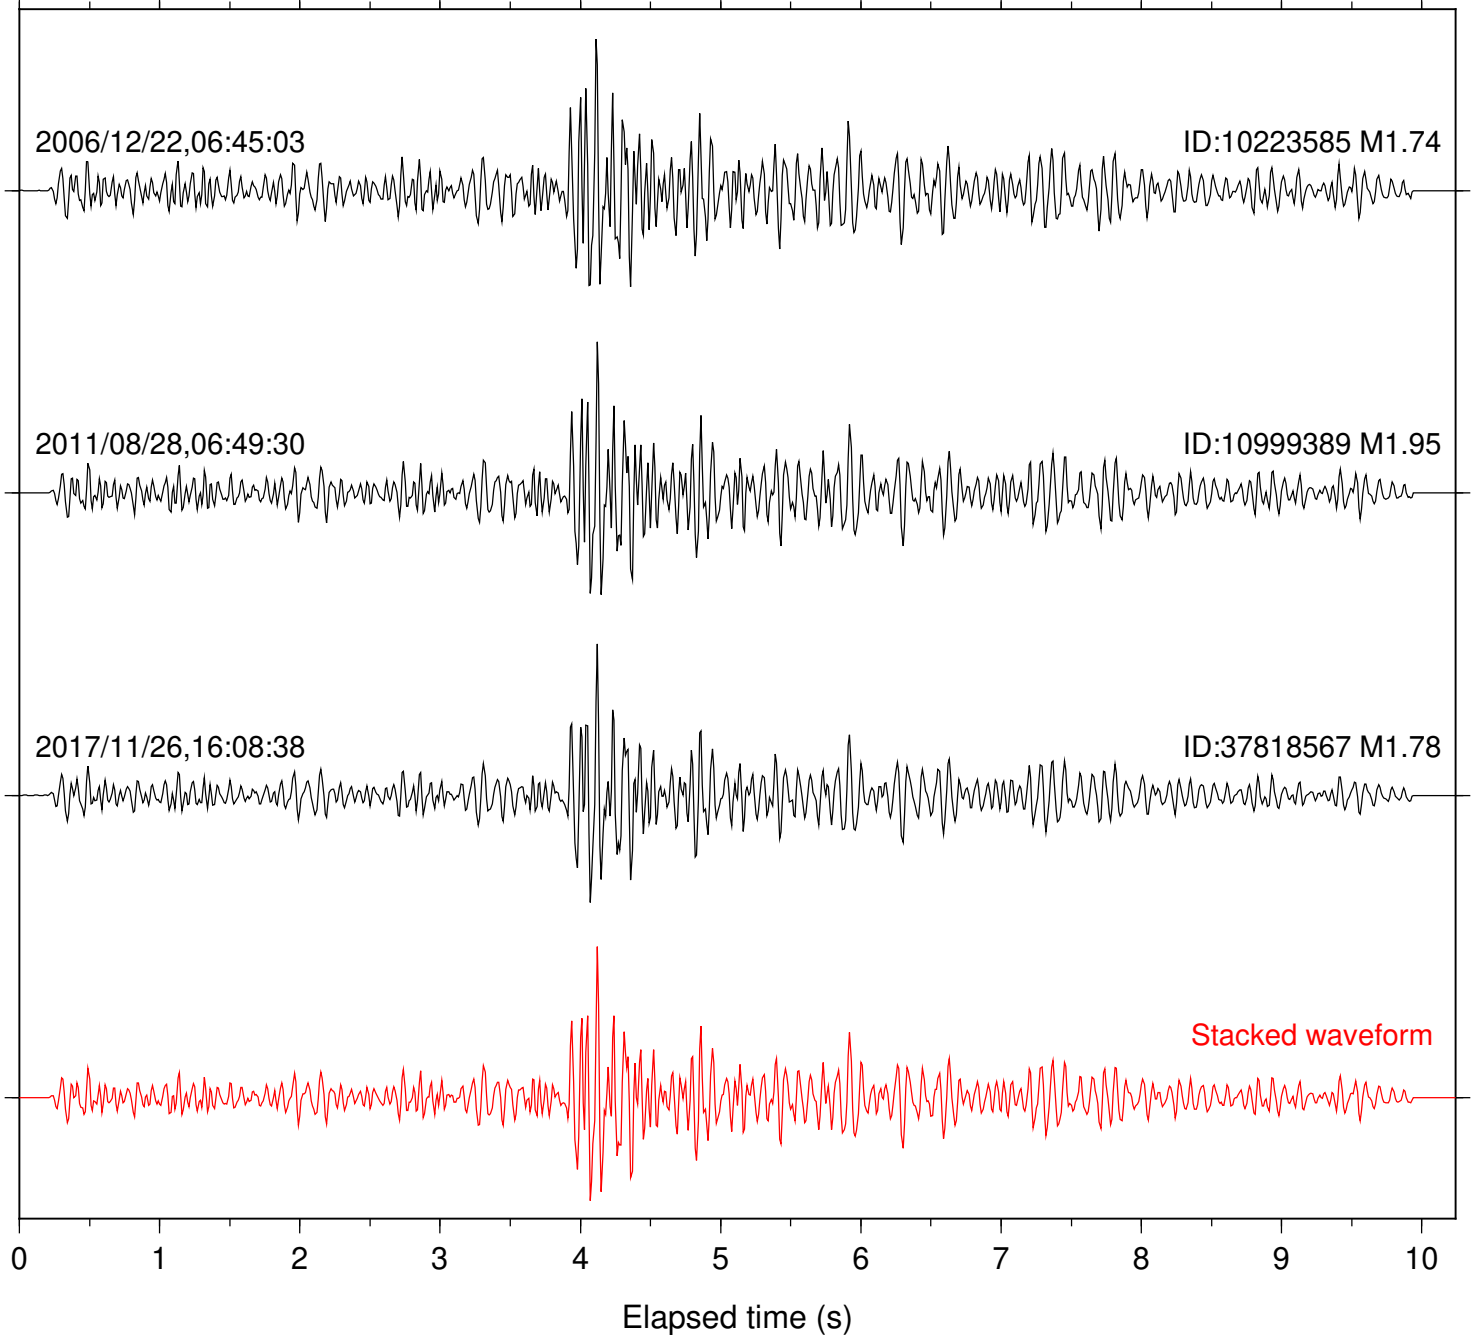

Station: B081 Com: EHZ

Focal depth: 17.80 km

Station: B082 Com: EHZ

Focal depth: 17.80 km

Station: B084 Com: EHZ

Focal depth: 17.80 km

Station: B086 Com: EHZ

Focal depth: 17.80 km

Station: B087 Com: EHZ

Focal depth: 17.80 km

Station: B088 Com: EHZ

Focal depth: 17.80 km

Station: B093 Com: EHZ

Focal depth: 17.80 km

2011/08/28,06:49:30

ID:10999389 M1.95

Station: PMD Com: HHZ

Focal depth: 17.80 km

Station: POB2 Com: HHZ

Focal depth: 17.82 km

Station: PSD Com: HHZ

Focal depth: 17.80 km

Station: RDM Com: HHZ

Focal depth: 17.80 km

Station: SND Com: HHZ

Focal depth: 17.80 km

Station: TRO Com: HHZ

Focal depth: 17.81 km

Station: WIN Com: EHZ

Focal depth: 17.96 km