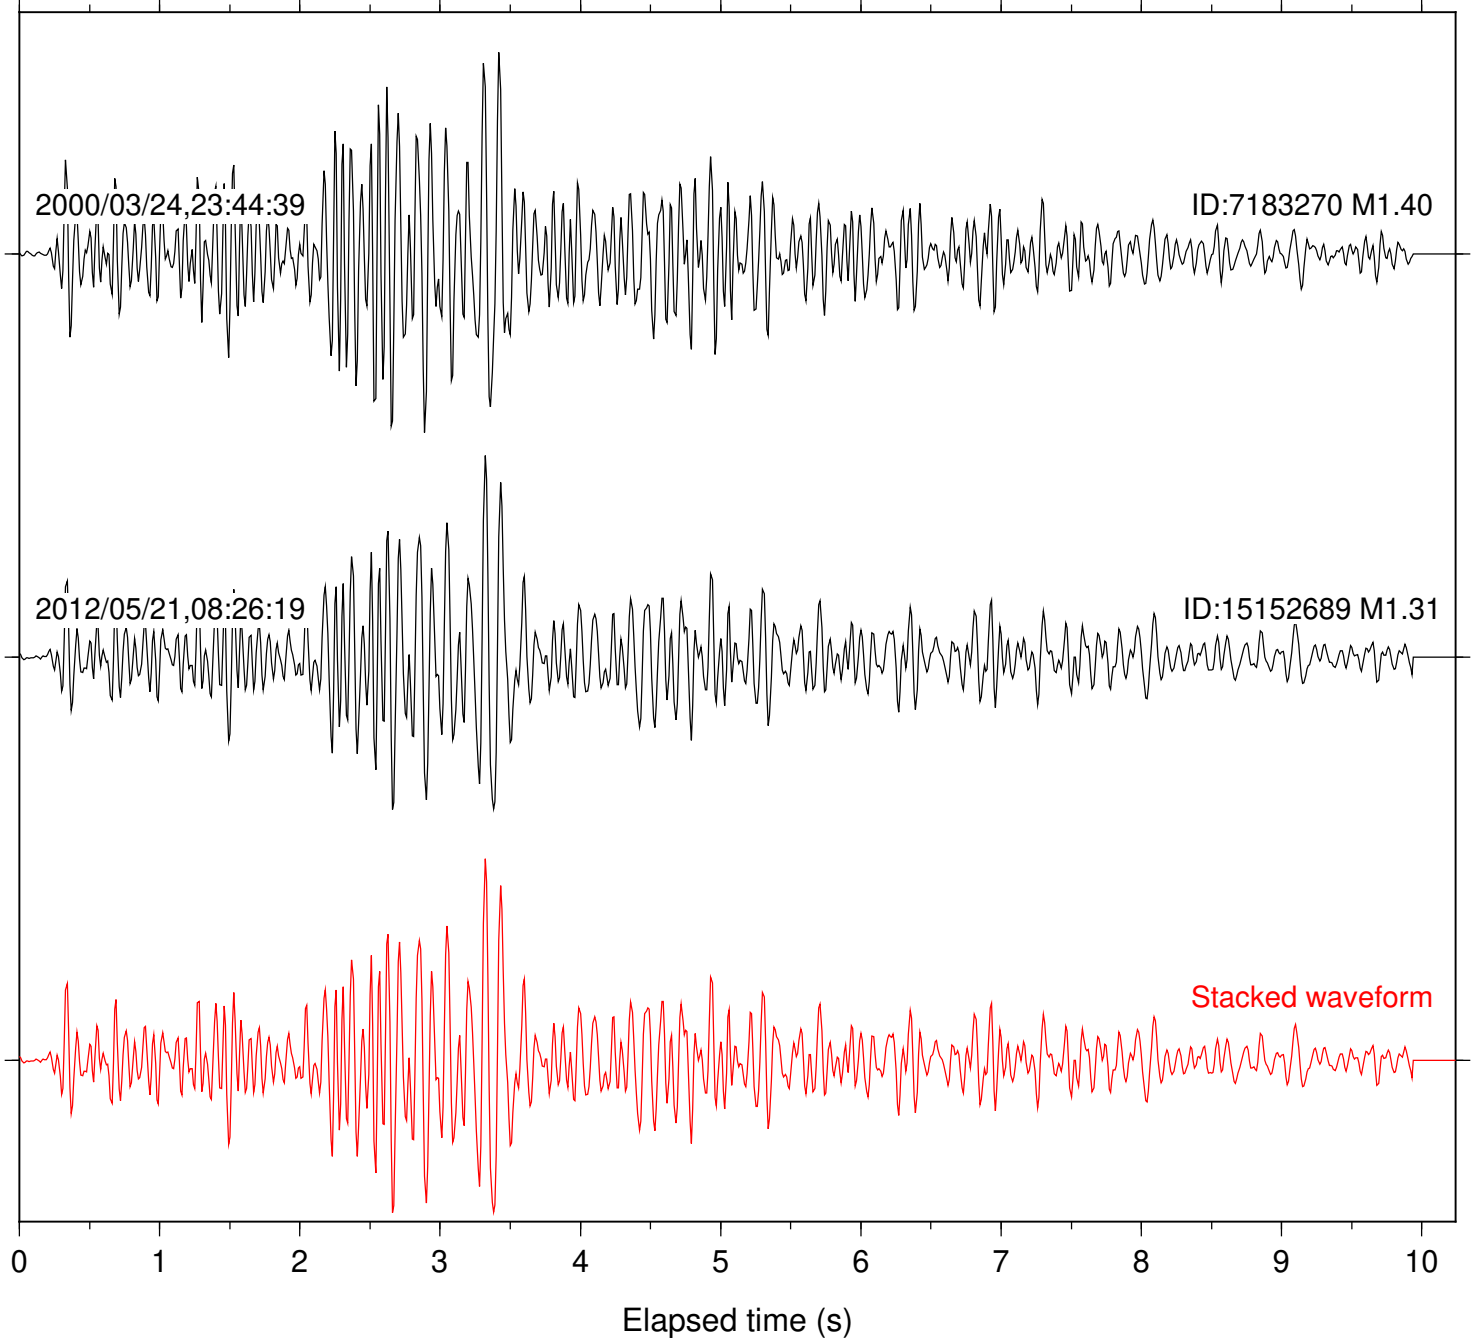

Station: CRR Com: EHZ

Focal depth: 10.21 km

Station: YUH2 Com: HHZ

Focal depth: 10.21 km