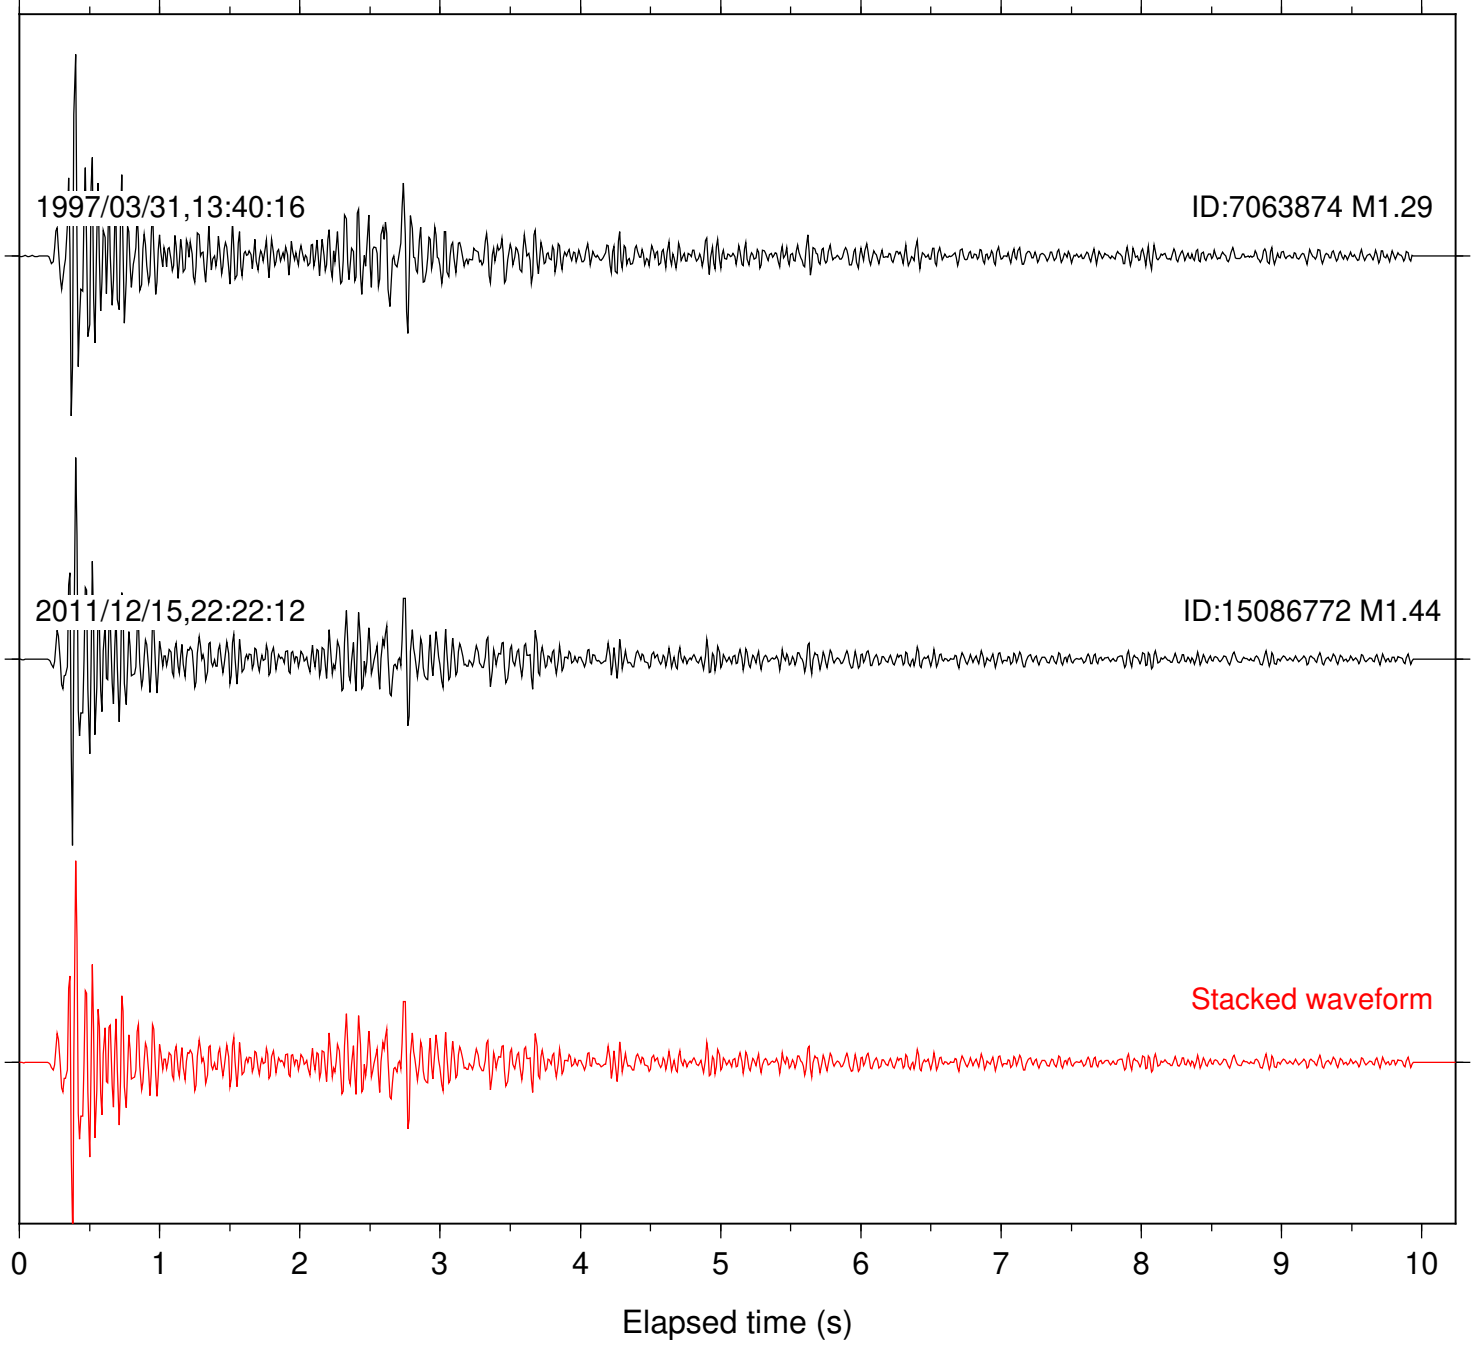

Station: FRD Com: HHZ

Focal depth: 15.02 km

Station: LVA2 Com: HHZ

Focal depth: 15.02 km

Station: PFO Com: HHZ

Focal depth: 15.02 km

Station: PLM Com: HHZ

Focal depth: 15.02 km