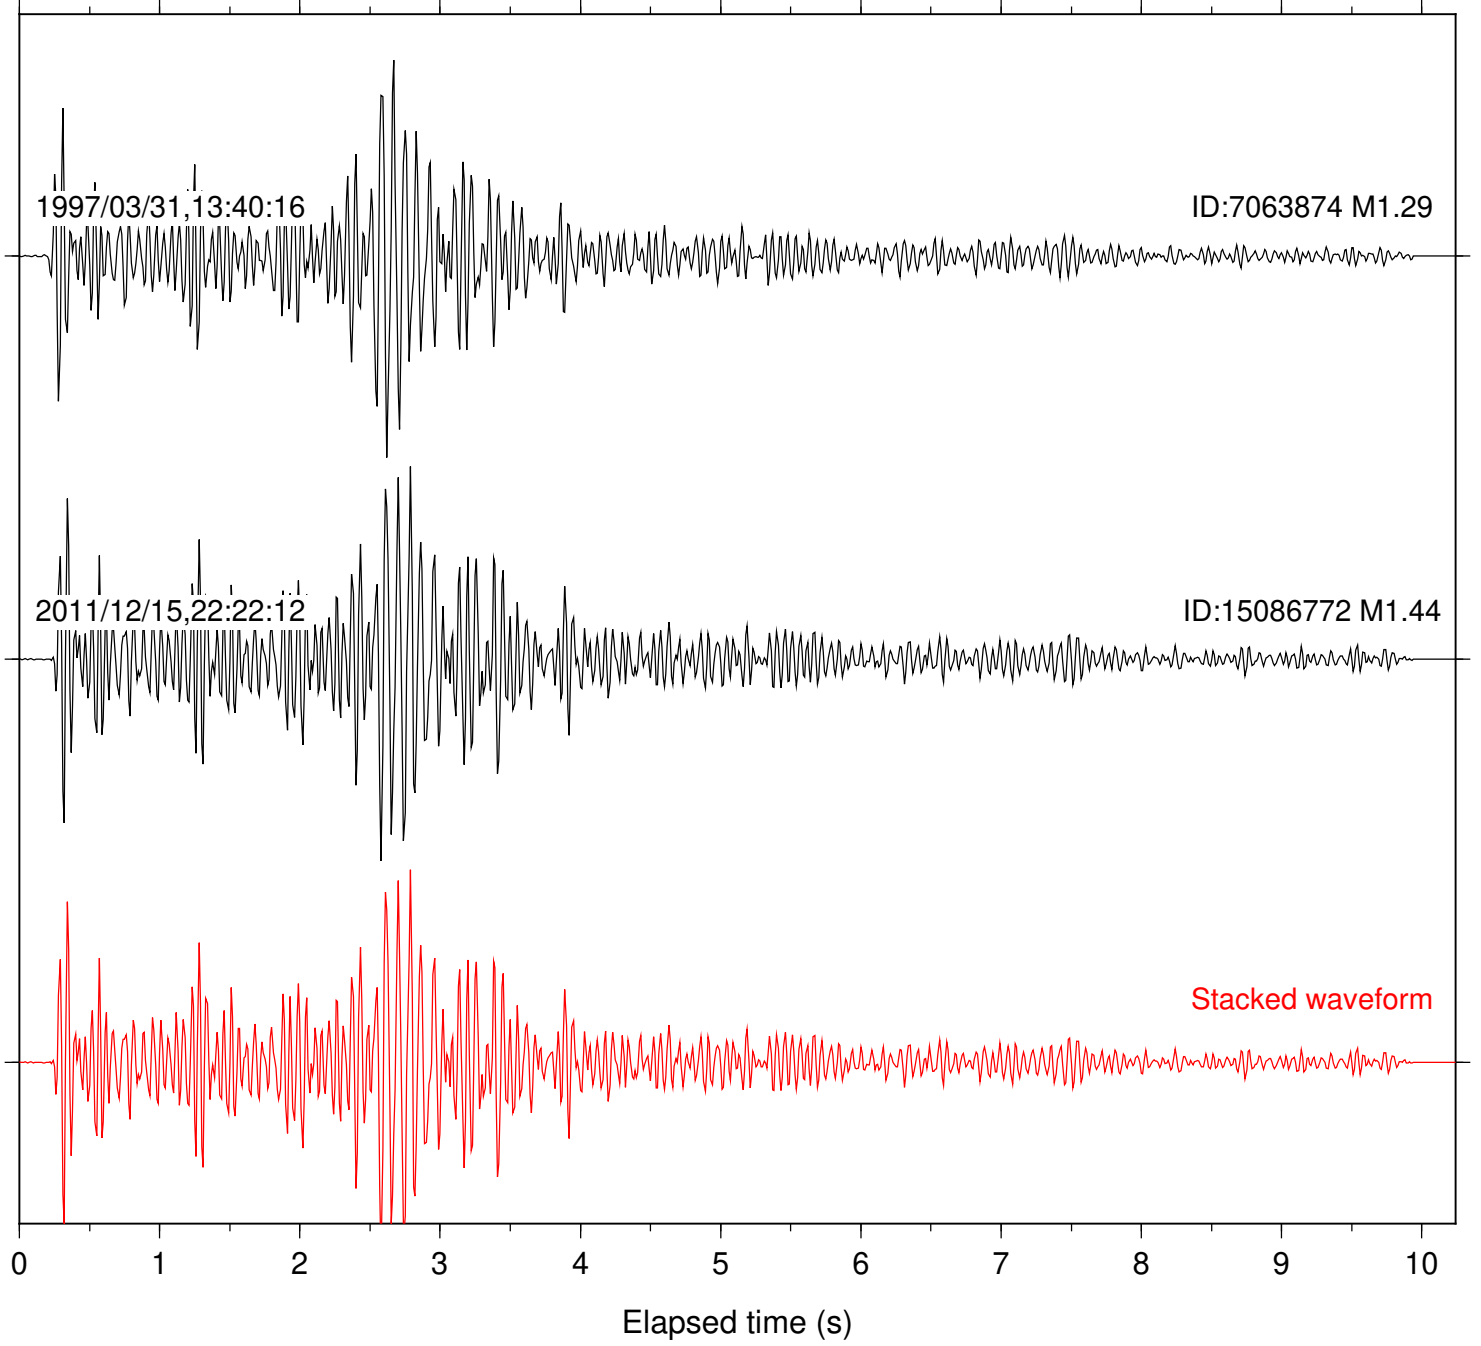

Station: FRD Com: HHZ

Focal depth: 15.02 km

Station: LVA2 Com: HHZ

Focal depth: 15.02 km

Station: PFO Com: HHZ

Focal depth: 15.02 km

Station: PLM Com: HHZ

Focal depth: 15.02 km