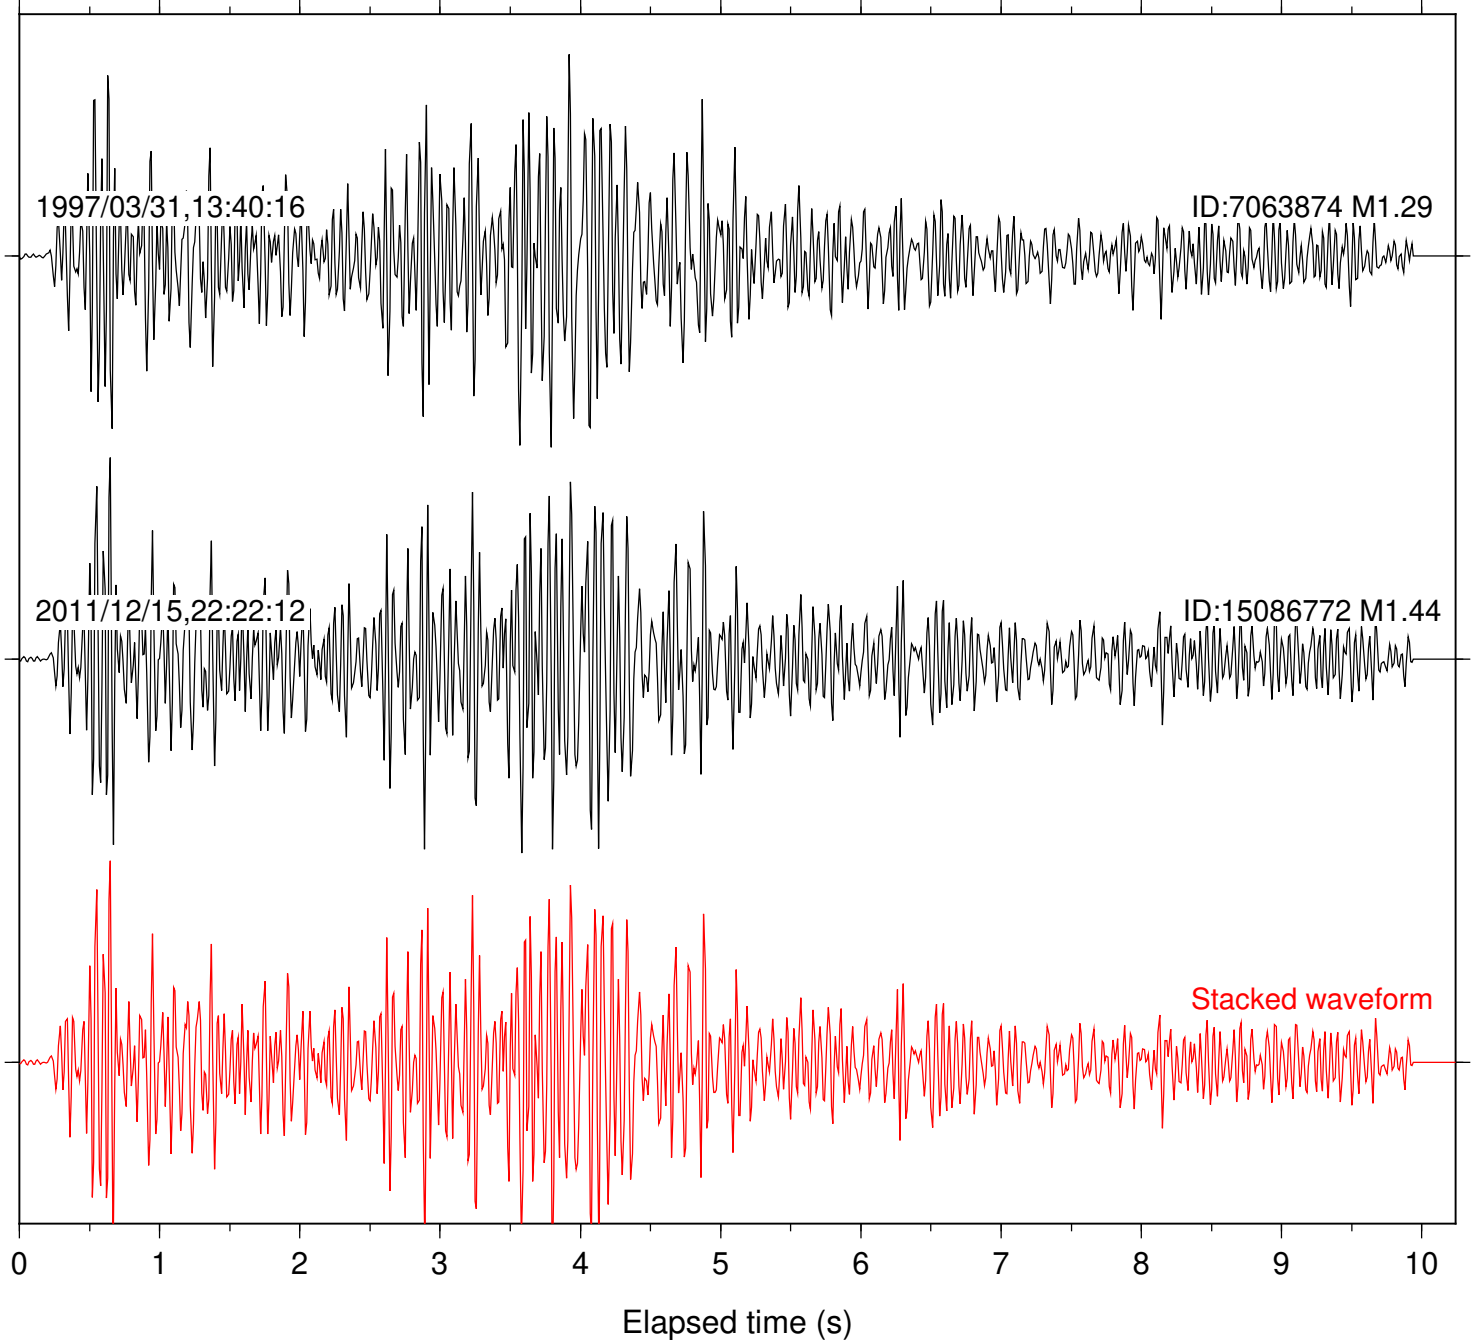

Station: FRD Com: HHZ

Focal depth: 15.02 km

Station: LVA2 Com: HHZ

Focal depth: 15.02 km

Station: PFO Com: HHZ

Focal depth: 15.02 km

Station: PLM Com: HHZ

Focal depth: 15.02 km