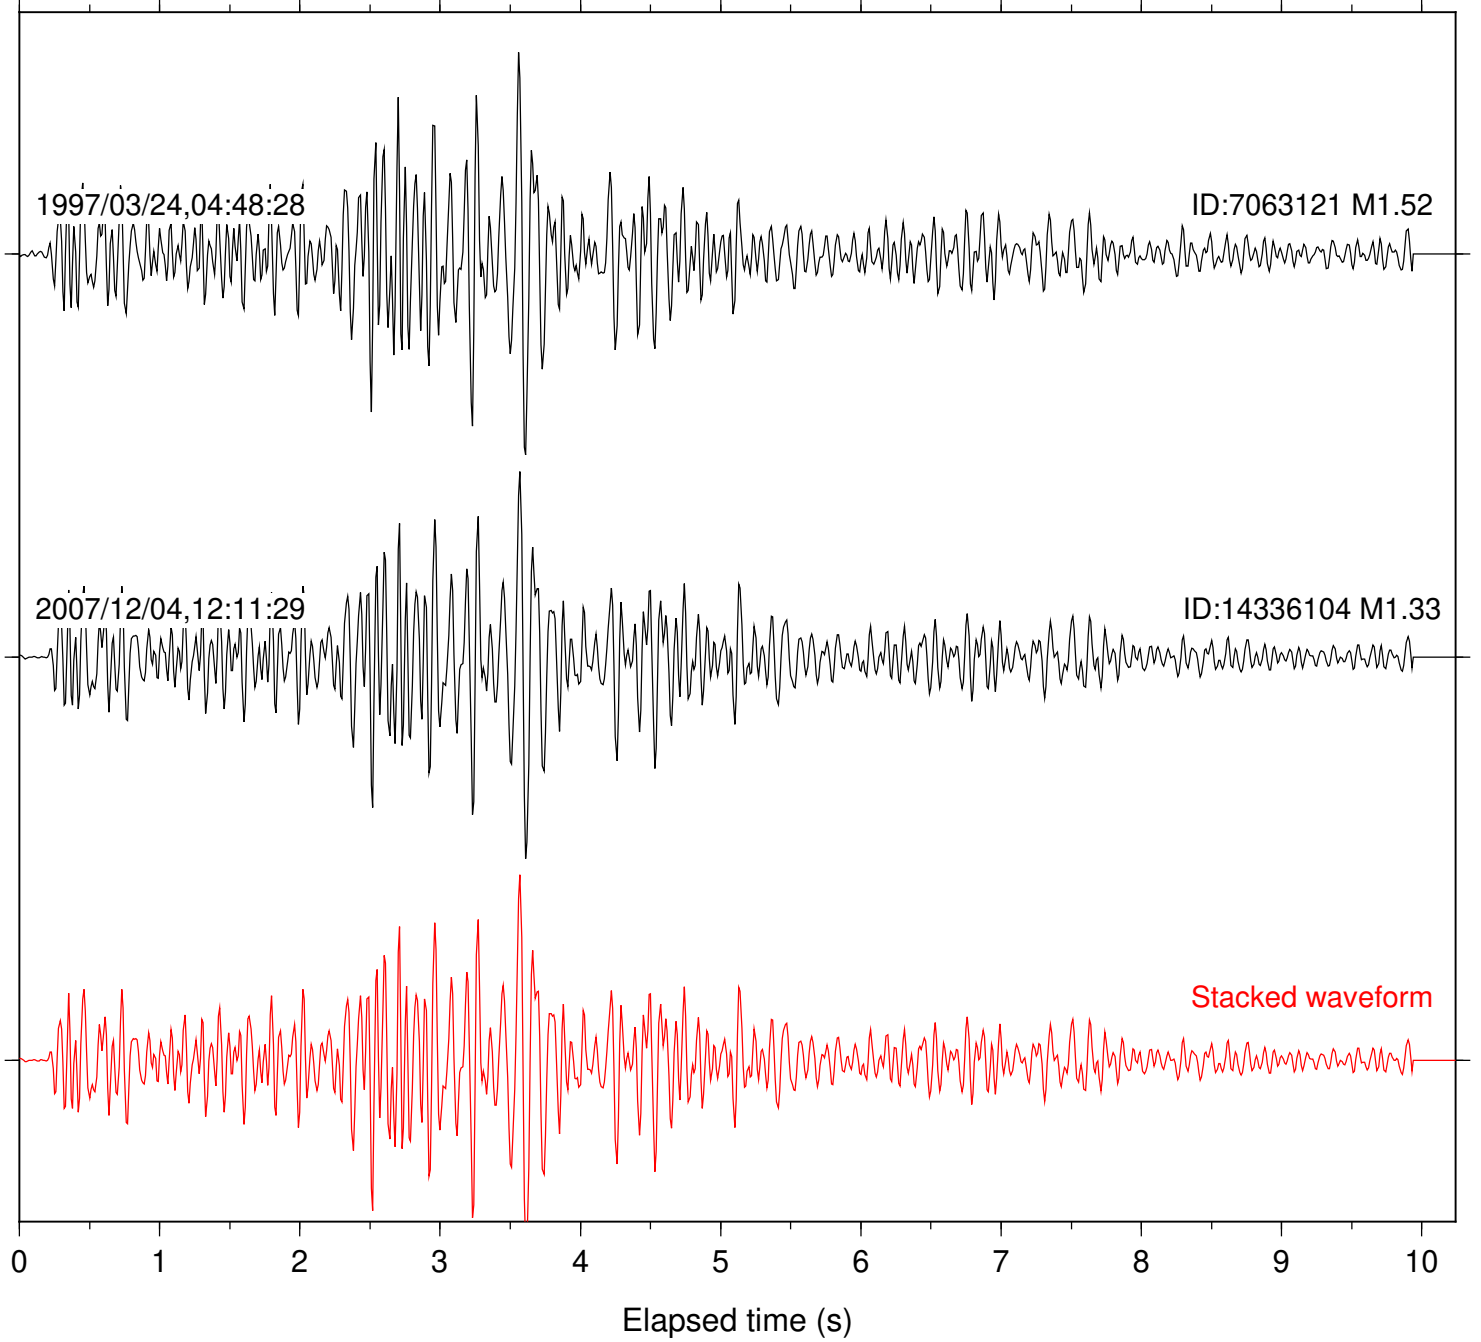

Station: CRR Com: EHZ

Focal depth: 10.69 km

Station: YUH2 Com: HHZ

Focal depth: 10.69 km