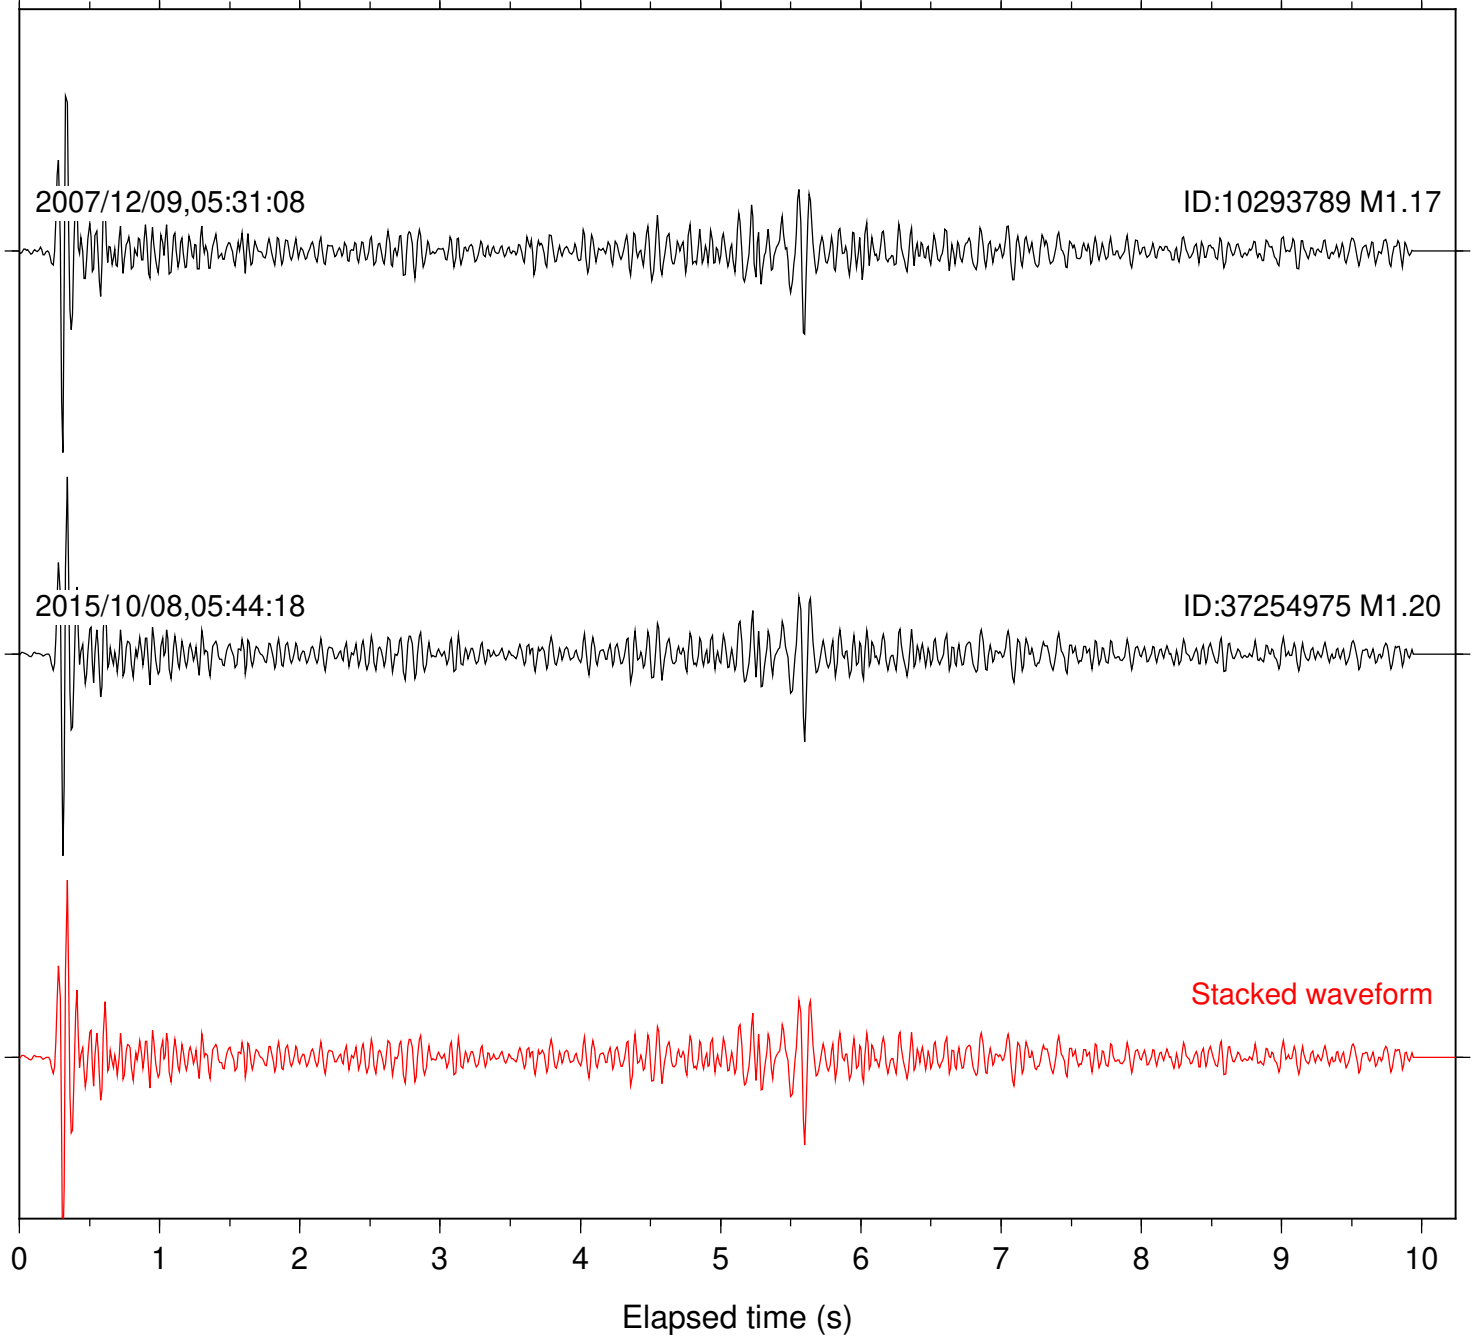

Station: B082 Com: EHZ

Focal depth: 17.57 km

Station: B084 Com: EHZ

Focal depth: 17.57 km

Station: B086 Com: EHZ

Focal depth: 17.57 km

Station: B087 Com: EHZ

Focal depth: 17.57 km

Station: B088 Com: EHZ

Focal depth: 17.57 km

Station: BAC Com: EHZ

Focal depth: 17.57 km

Station: DGR Com: HHZ

Focal depth: 17.57 km

Station: FRD Com: HHZ

Focal depth: 17.57 km

Station: KNW Com: HHZ

Focal depth: 17.57 km

Station: PFO Com: HHZ

Focal depth: 17.57 km

Station: POB2 Com: HHZ

Focal depth: 17.59 km

Station: RDM Com: HHZ

Focal depth: 17.59 km