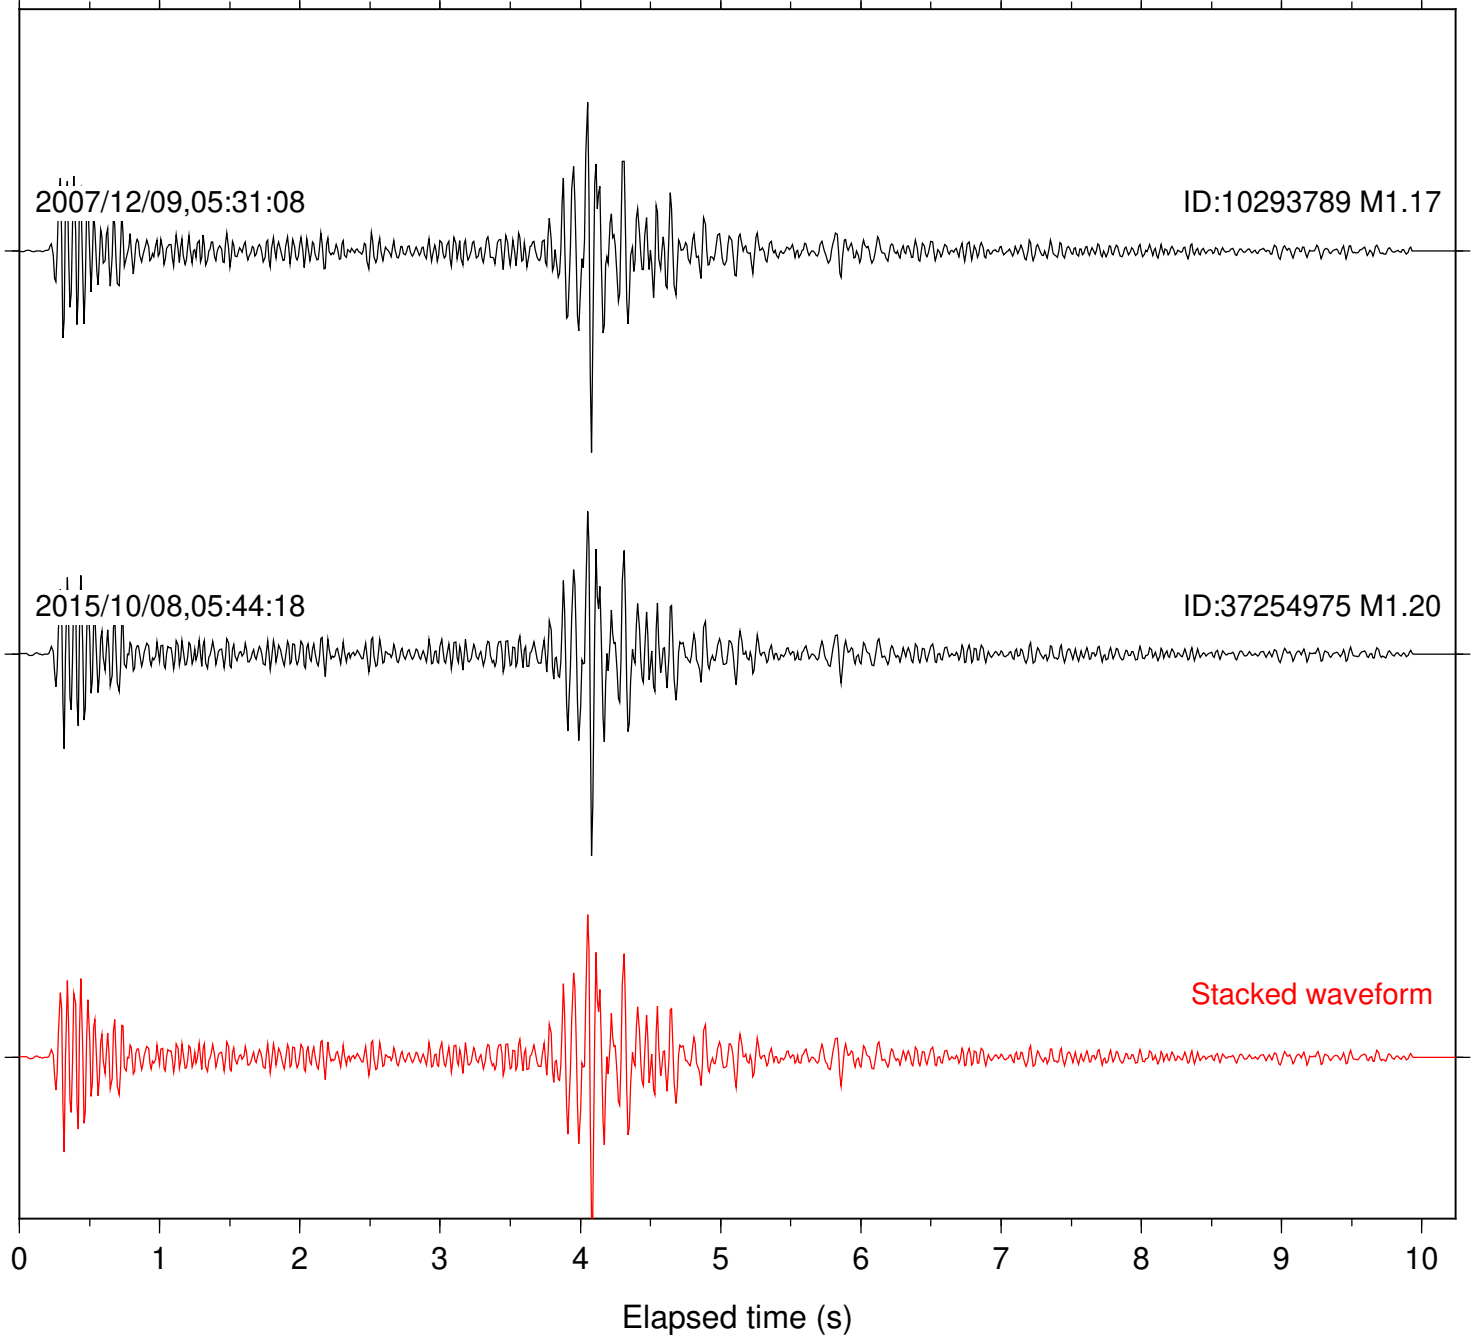

Station: B082 Com: EHZ

Focal depth: 17.57 km

Station: B084 Com: EHZ

Focal depth: 17.57 km

Station: B086 Com: EHZ

Focal depth: 17.57 km

Station: B087 Com: EHZ

Focal depth: 17.57 km

Station: B088 Com: EHZ

Focal depth: 17.57 km

Station: BAC Com: EHZ

Focal depth: 17.57 km

Station: DGR Com: HHZ

Focal depth: 17.57 km

Station: FRD Com: HHZ

Focal depth: 17.57 km

Station: KNW Com: HHZ

Focal depth: 17.57 km

Station: PFO Com: HHZ

Focal depth: 17.57 km

Station: POB2 Com: HHZ

Focal depth: 17.59 km

Station: RDM Com: HHZ

Focal depth: 17.59 km