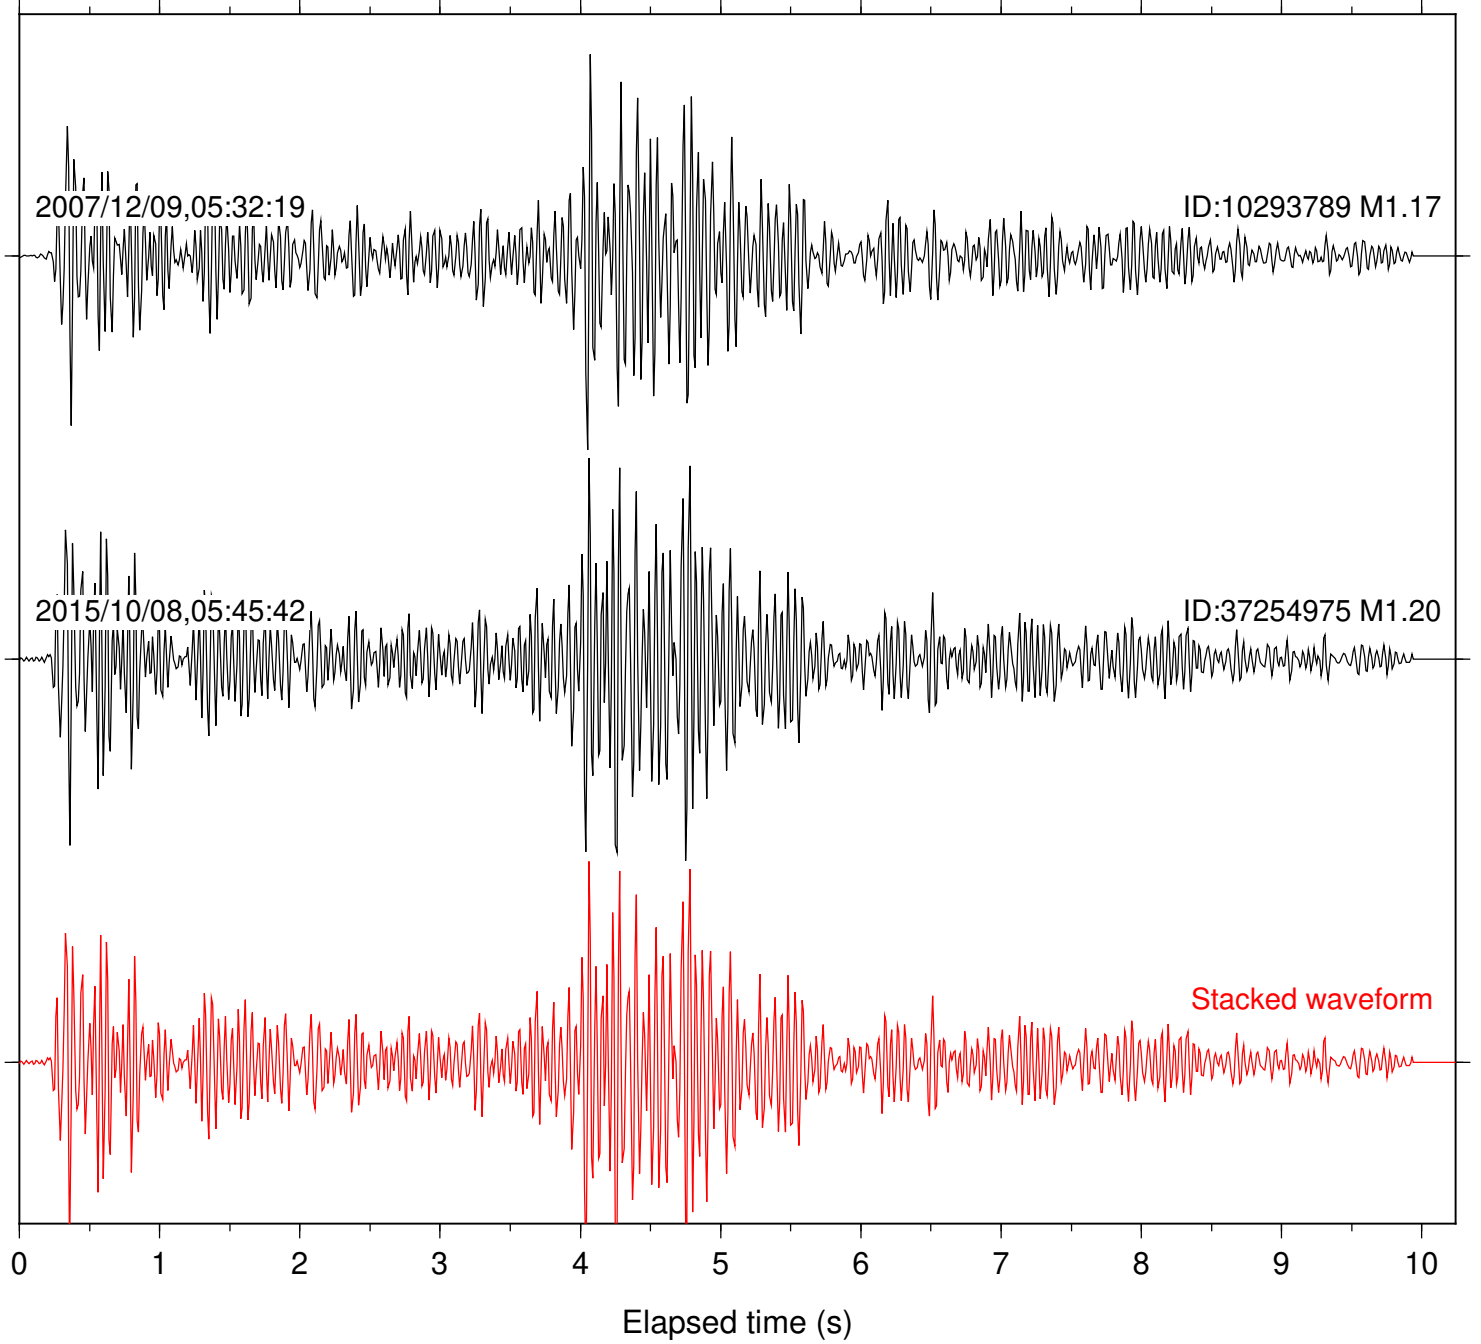

Station: B082 Com: EHZ

Focal depth: 17.57 km

Station: B084 Com: EHZ

Focal depth: 17.57 km

Station: B086 Com: EHZ

Focal depth: 17.57 km

Station: B087 Com: EHZ

Focal depth: 17.57 km

Station: B088 Com: EHZ

Focal depth: 17.57 km

Station: BAC Com: EHZ

Focal depth: 17.57 km

Station: DGR Com: HHZ

Focal depth: 17.57 km

Station: FRD Com: HHZ

Focal depth: 17.57 km

Station: KNW Com: HHZ

Focal depth: 17.57 km

Station: PFO Com: HHZ

Focal depth: 17.57 km

Station: POB2 Com: HHZ

Focal depth: 17.59 km

Station: RDM Com: HHZ

Focal depth: 17.59 km