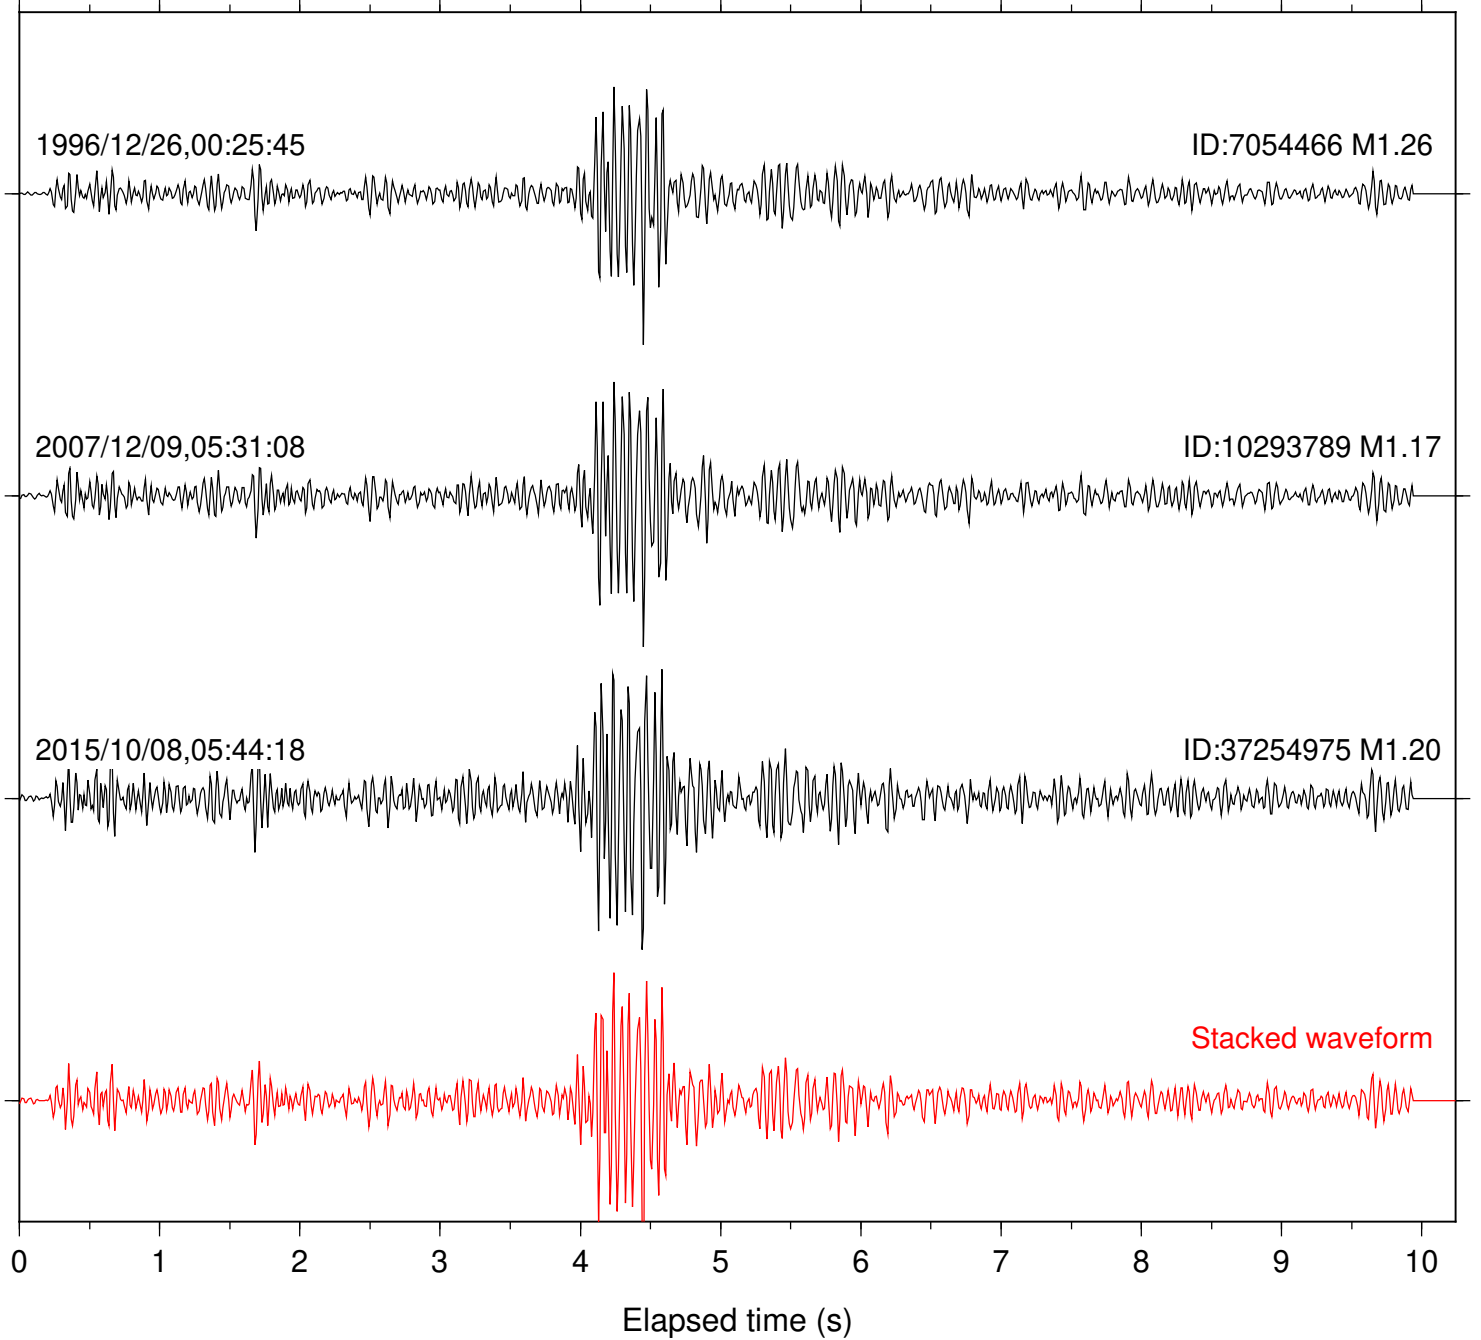

Station: B082 Com: EHZ

Focal depth: 17.57 km

Station: B084 Com: EHZ

Focal depth: 17.57 km

Station: B086 Com: EHZ

Focal depth: 17.57 km

Station: B087 Com: EHZ

Focal depth: 17.57 km

Station: B088 Com: EHZ

Focal depth: 17.57 km

Station: BAC Com: EHZ

Focal depth: 17.57 km

Station: DGR Com: HHZ

Focal depth: 17.57 km

Station: FRD Com: HHZ

Focal depth: 17.57 km

Station: KNW Com: HHZ

Focal depth: 17.57 km

Station: PFO Com: HHZ

Focal depth: 17.57 km

Station: POB2 Com: HHZ

Focal depth: 17.59 km

Station: RDM Com: HHZ

Focal depth: 17.59 km