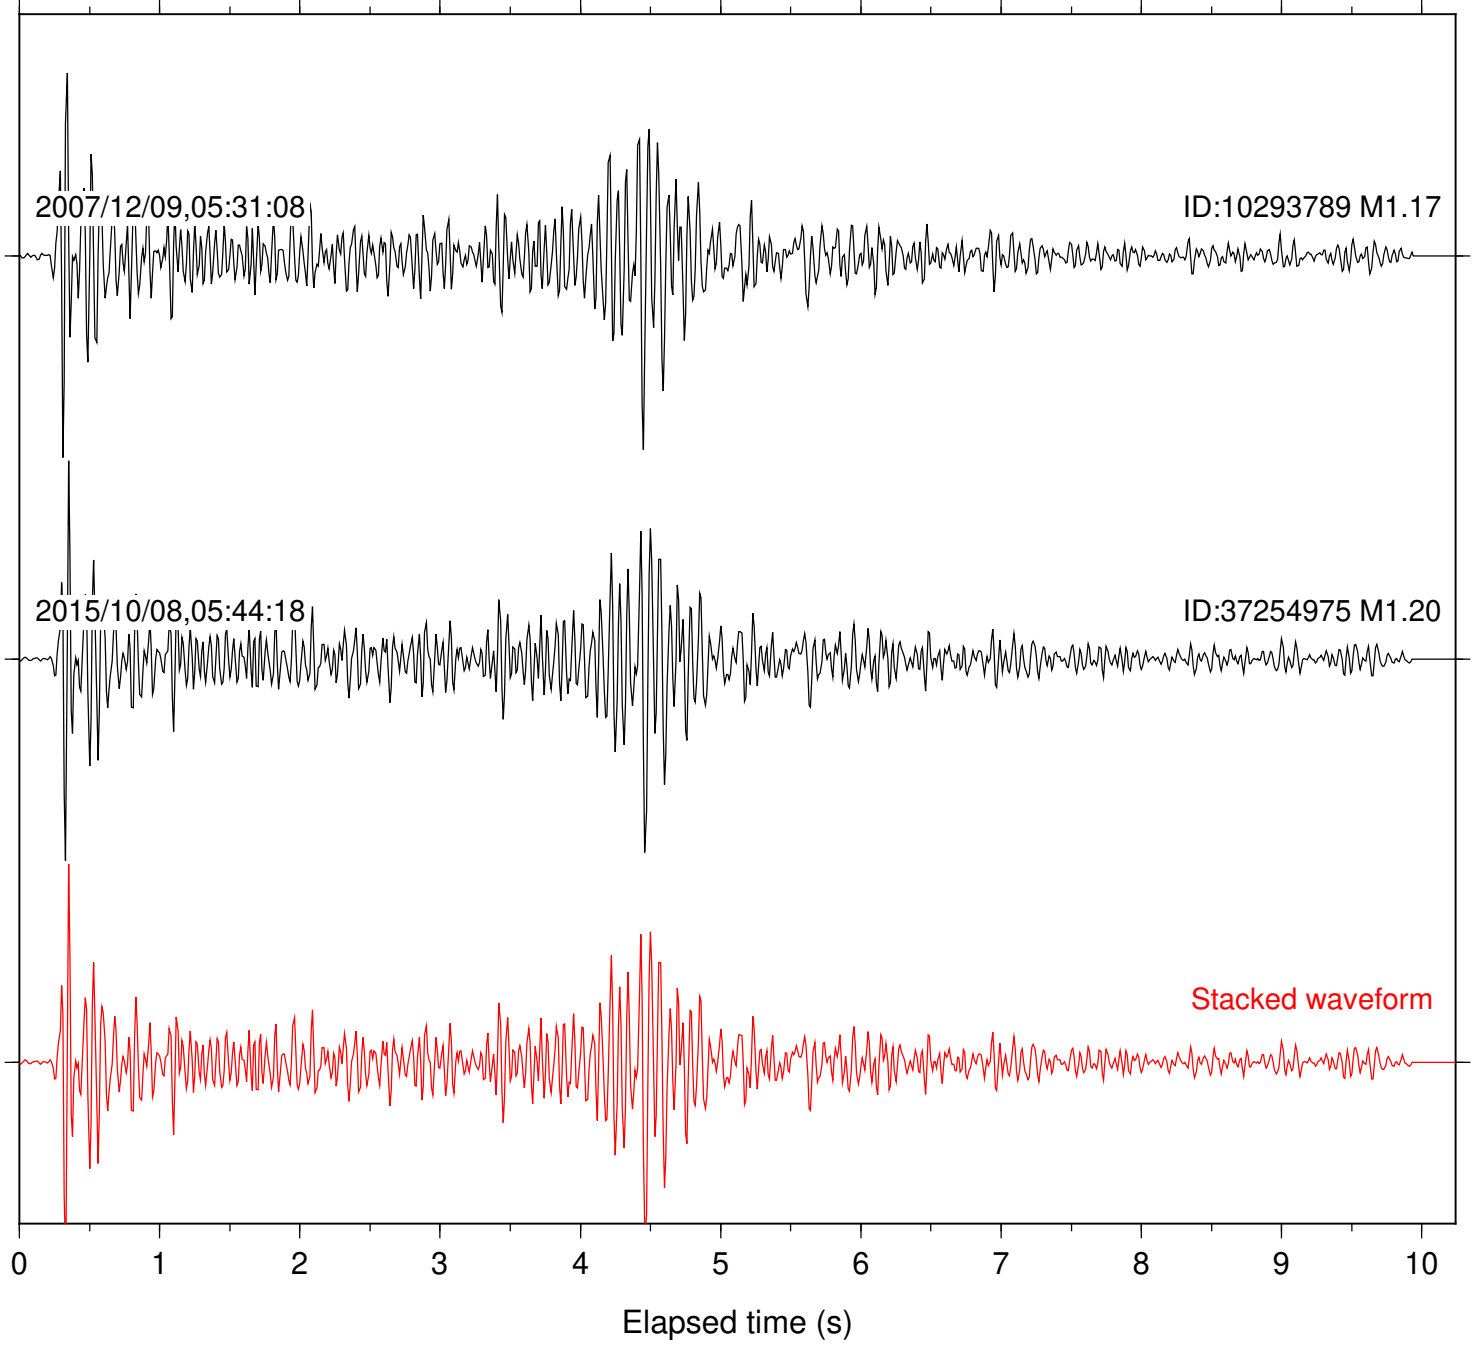

Station: B082 Com: EHZ

Focal depth: 17.57 km

Station: B084 Com: EHZ

Focal depth: 17.57 km

Station: B086 Com: EHZ

Focal depth: 17.57 km

Station: B087 Com: EHZ

Focal depth: 17.57 km

Station: B088 Com: EHZ

Focal depth: 17.57 km

Station: BAC Com: EHZ

Focal depth: 17.57 km

Station: DGR Com: HHZ

Focal depth: 17.57 km

Station: FRD Com: HHZ

Focal depth: 17.57 km

Station: KNW Com: HHZ

Focal depth: 17.57 km

Station: PFO Com: HHZ

Focal depth: 17.57 km

Station: POB2 Com: HHZ

Focal depth: 17.59 km

Station: RDM Com: HHZ

Focal depth: 17.59 km