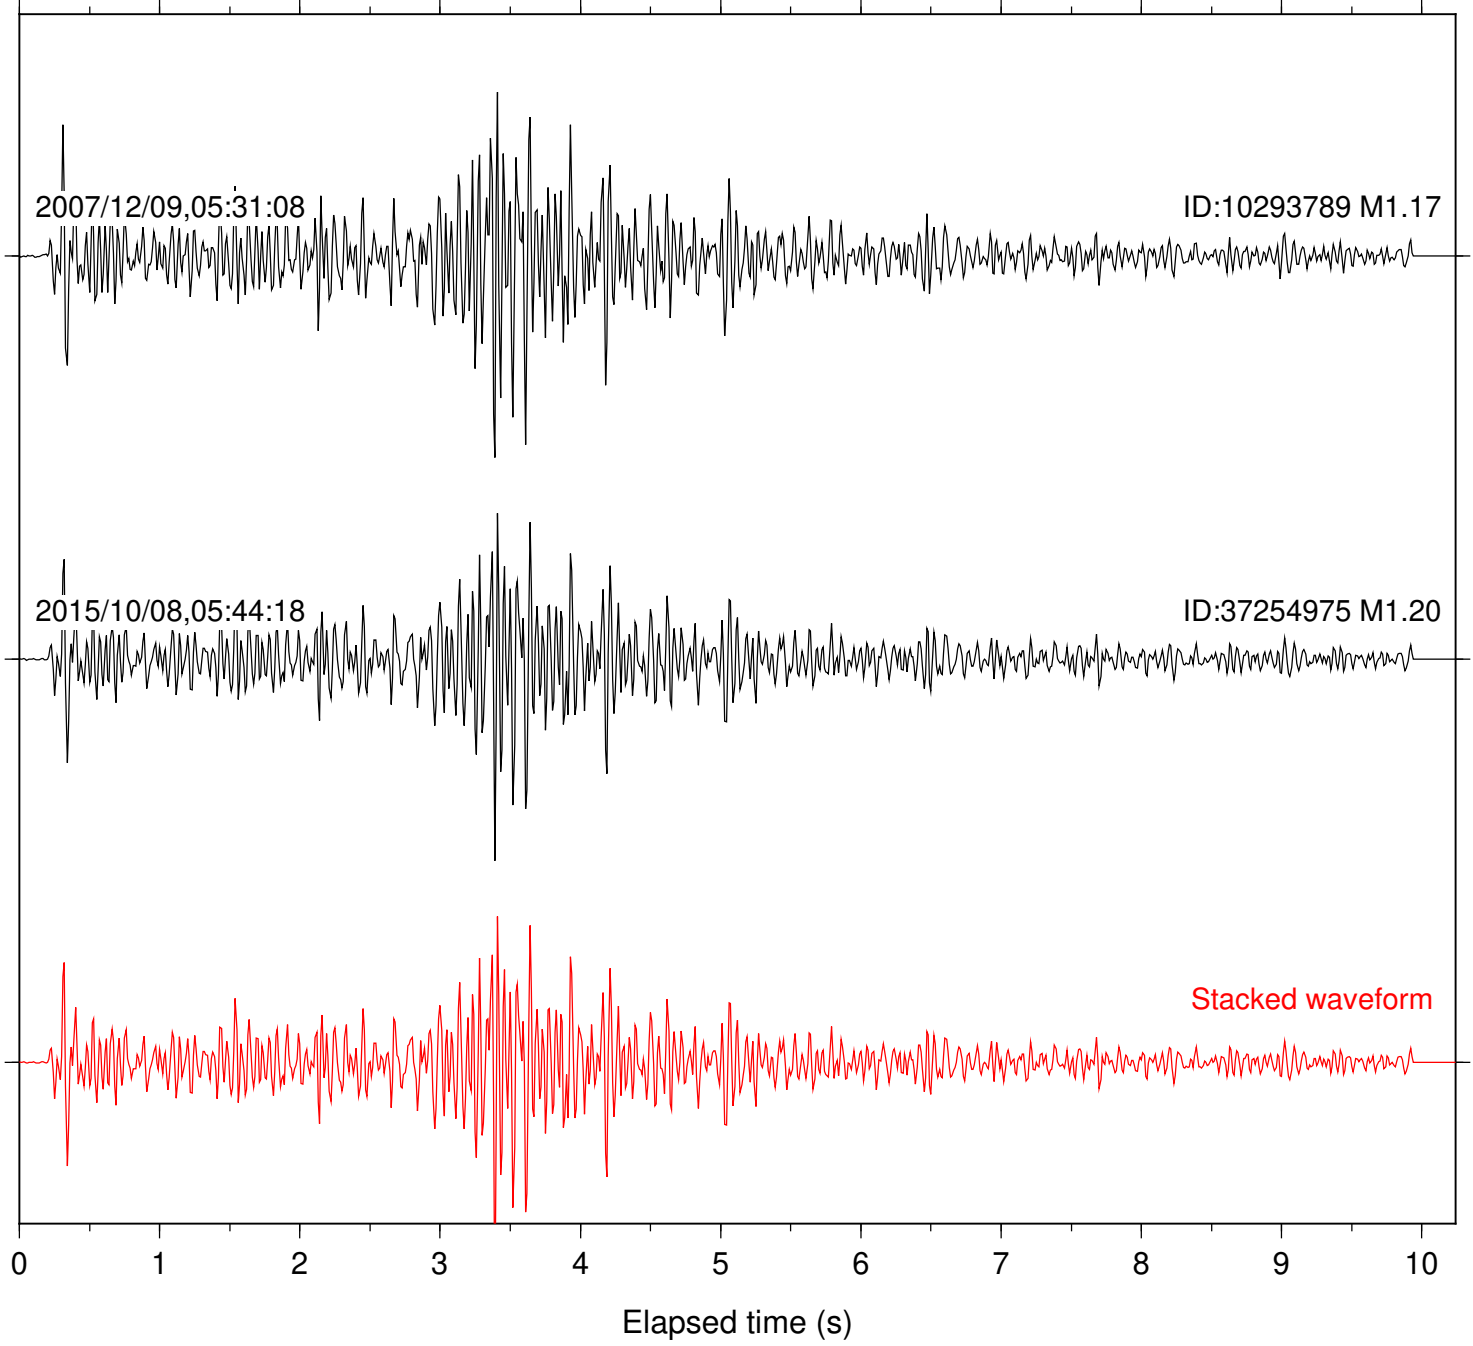

Station: B082 Com: EHZ

Focal depth: 17.57 km

Station: B084 Com: EHZ

Focal depth: 17.57 km

Station: B086 Com: EHZ

Focal depth: 17.57 km

Station: B087 Com: EHZ

Focal depth: 17.57 km

Station: B088 Com: EHZ

Focal depth: 17.57 km

Station: BAC Com: EHZ

Focal depth: 17.57 km

Station: DGR Com: HHZ

Focal depth: 17.57 km

Station: FRD Com: HHZ

Focal depth: 17.57 km

Station: KNW Com: HHZ

Focal depth: 17.57 km

Station: PFO Com: HHZ

Focal depth: 17.57 km

Station: POB2 Com: HHZ

Focal depth: 17.59 km

Station: RDM Com: HHZ

Focal depth: 17.59 km