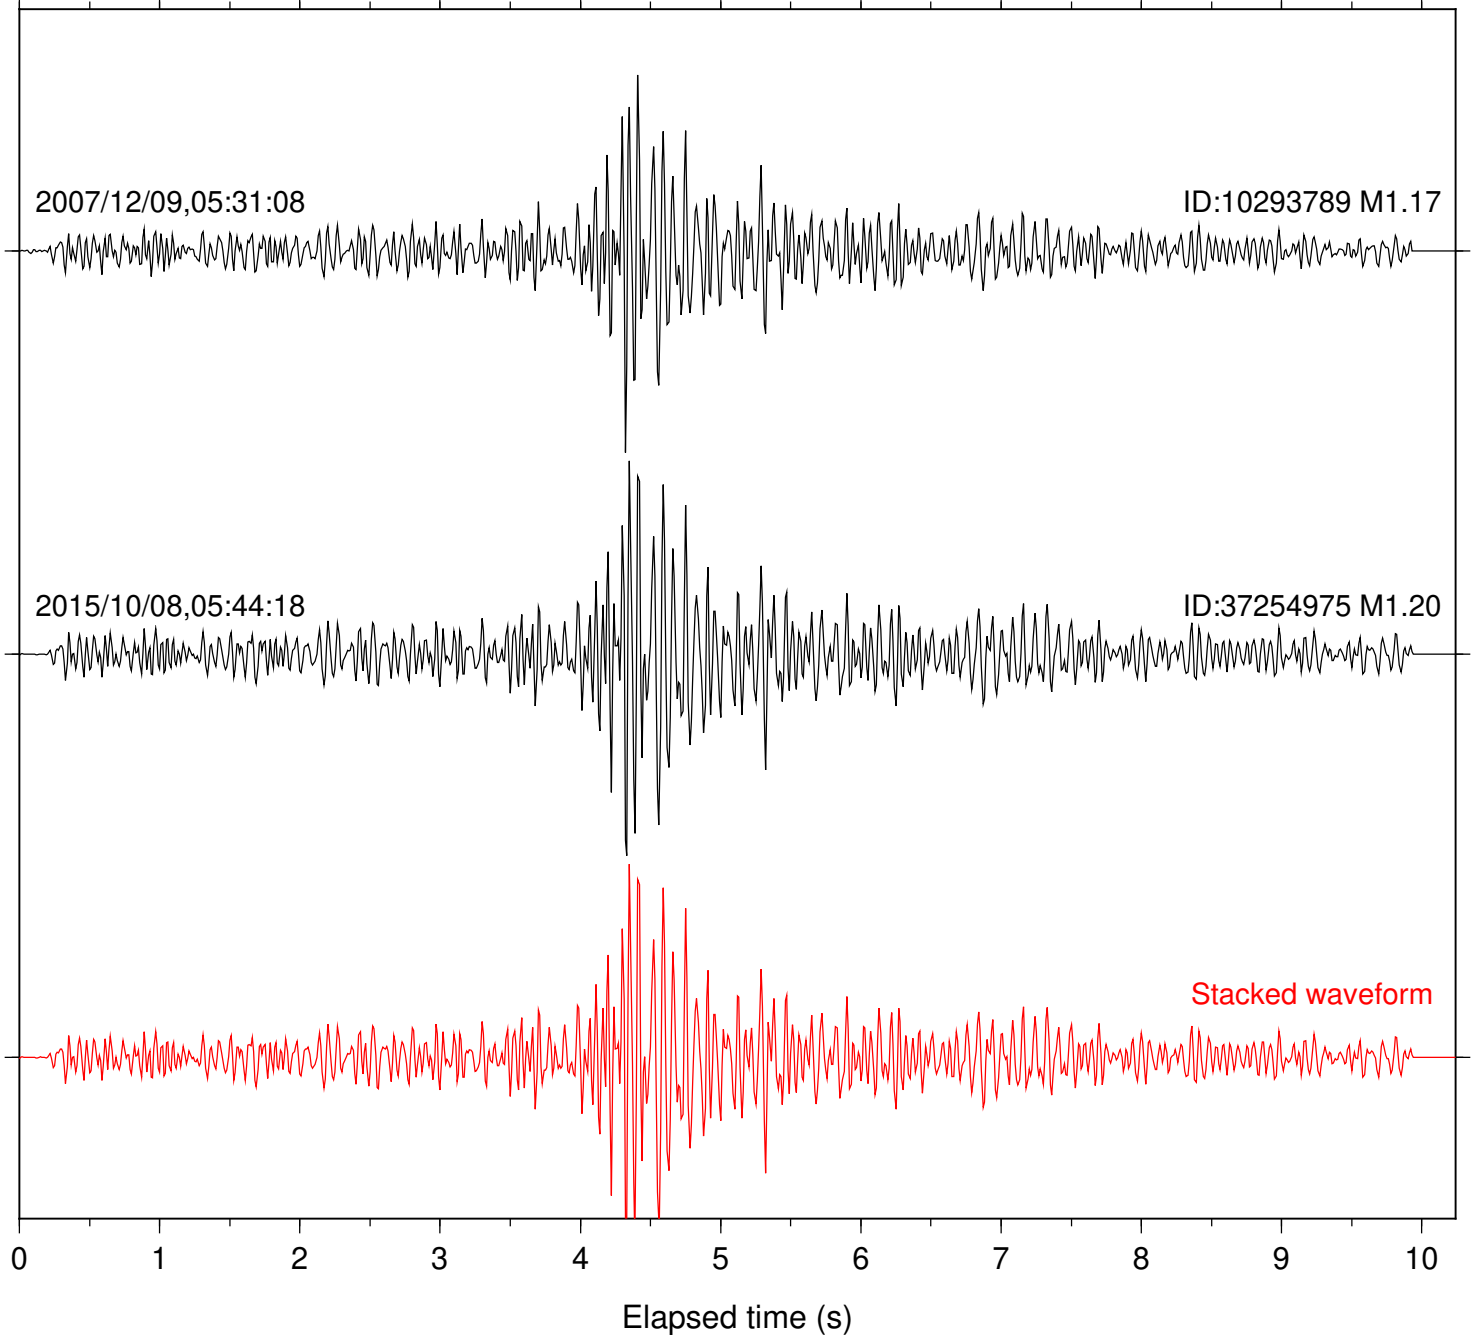

Station: B082 Com: EHZ

Focal depth: 17.57 km

Station: B084 Com: EHZ

Focal depth: 17.57 km

Station: B086 Com: EHZ

Focal depth: 17.57 km

Station: B087 Com: EHZ

Focal depth: 17.57 km

Station: B088 Com: EHZ

Focal depth: 17.57 km

Station: BAC Com: EHZ

Focal depth: 17.57 km

Station: DGR Com: HHZ

Focal depth: 17.57 km

Station: FRD Com: HHZ

Focal depth: 17.57 km

Station: KNW Com: HHZ

Focal depth: 17.57 km

Station: PFO Com: HHZ

Focal depth: 17.57 km

Station: POB2 Com: HHZ

Focal depth: 17.59 km

Station: RDM Com: HHZ

Focal depth: 17.59 km