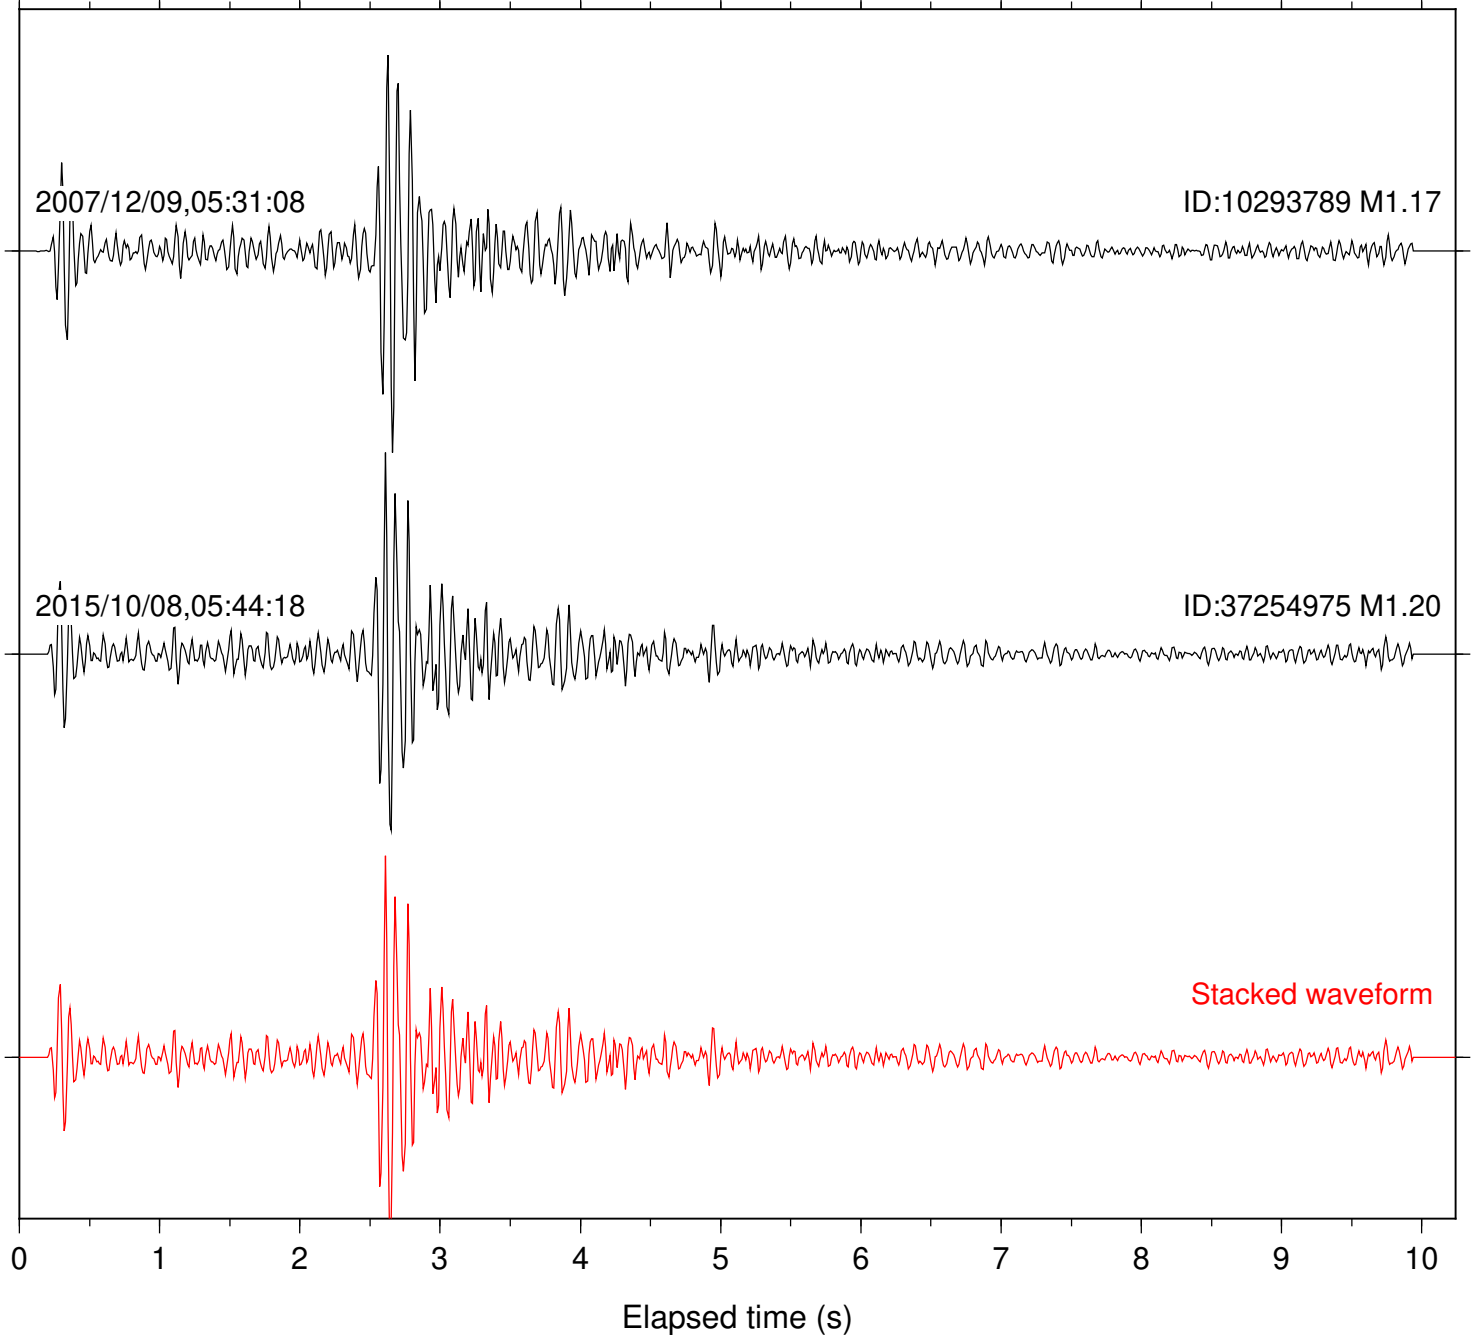

Station: B082 Com: EHZ

Focal depth: 17.57 km

Station: B084 Com: EHZ

Focal depth: 17.57 km

Station: B086 Com: EHZ

Focal depth: 17.57 km

Station: B087 Com: EHZ

Focal depth: 17.57 km

Station: B088 Com: EHZ

Focal depth: 17.57 km

Station: BAC Com: EHZ

Focal depth: 17.57 km

Station: DGR Com: HHZ

Focal depth: 17.57 km

Station: FRD Com: HHZ

Focal depth: 17.57 km

Station: KNW Com: HHZ

Focal depth: 17.57 km

Station: PFO Com: HHZ

Focal depth: 17.57 km

Station: POB2 Com: HHZ

Focal depth: 17.59 km

Station: RDM Com: HHZ

Focal depth: 17.59 km