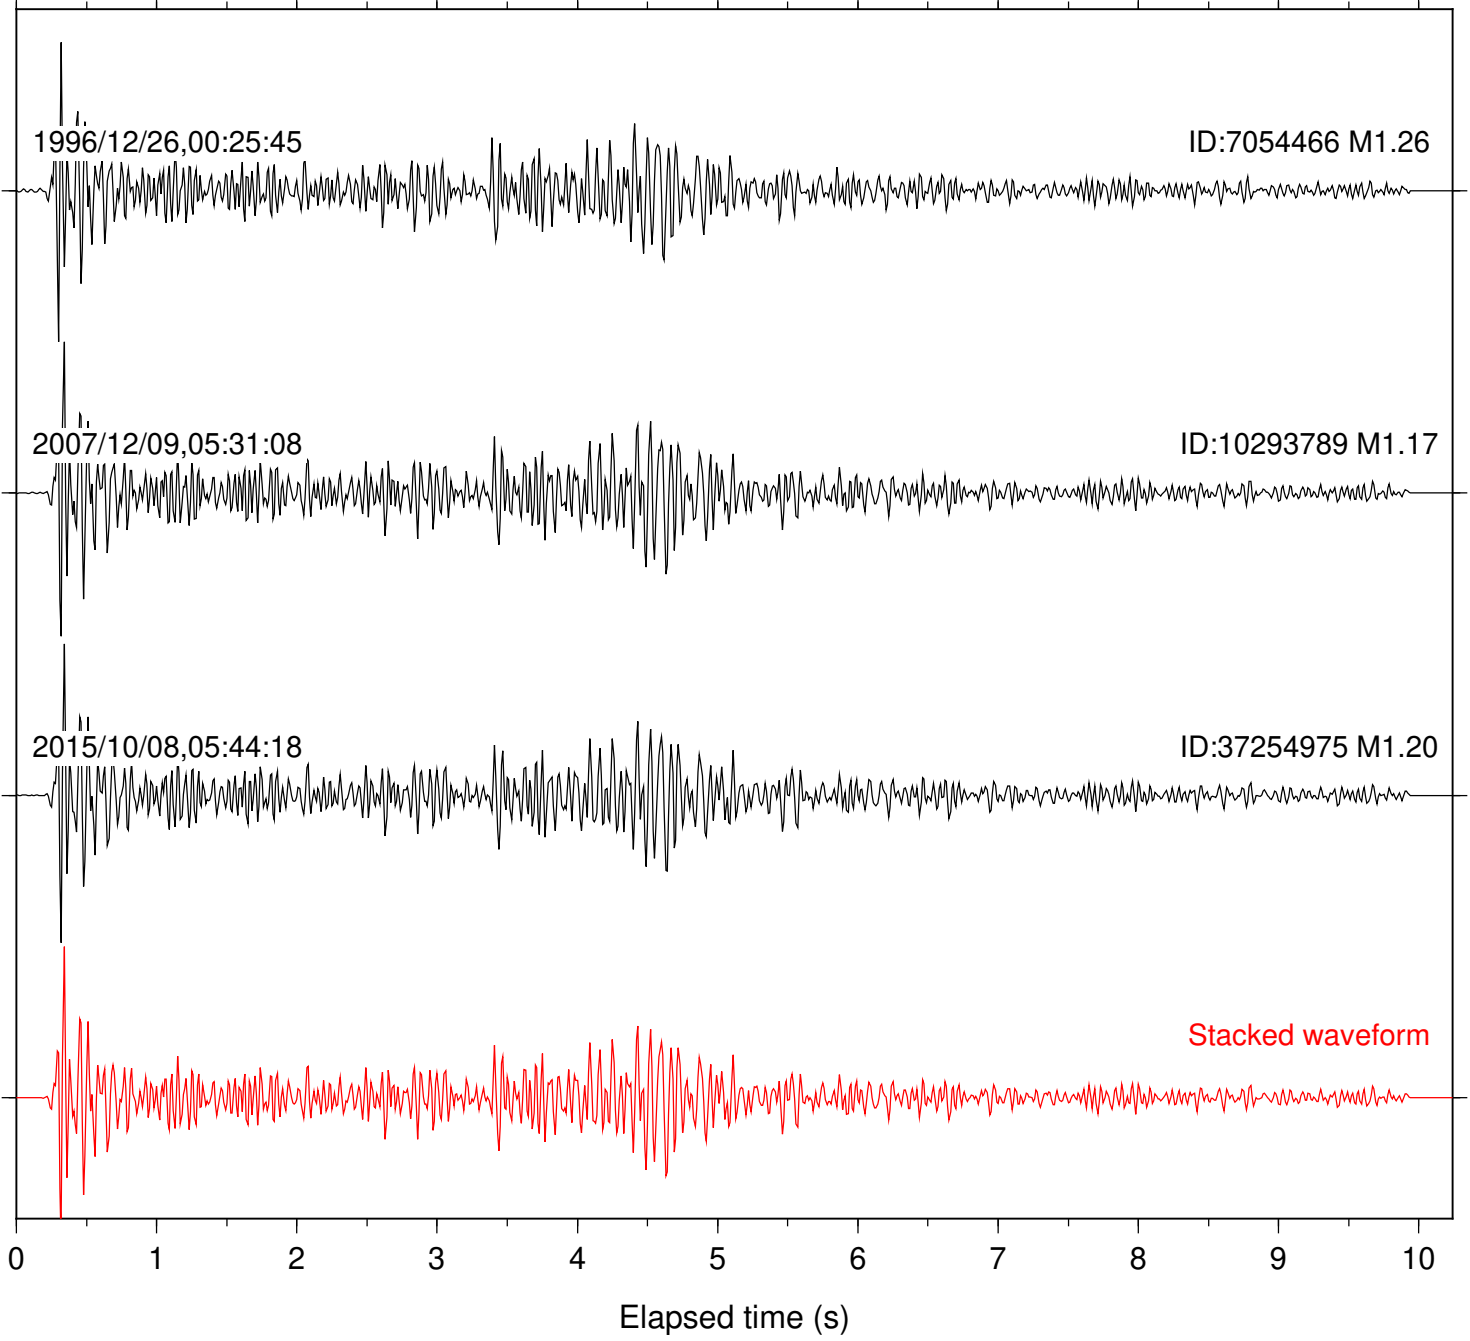

Station: B082 Com: EHZ

Focal depth: 17.57 km

Station: B084 Com: EHZ

Focal depth: 17.57 km

Station: B086 Com: EHZ

Focal depth: 17.57 km

Station: B087 Com: EHZ

Focal depth: 17.57 km

Station: B088 Com: EHZ

Focal depth: 17.57 km

Station: BAC Com: EHZ

Focal depth: 17.57 km

Station: DGR Com: HHZ

Focal depth: 17.57 km

Station: FRD Com: HHZ

Focal depth: 17.57 km

Station: KNW Com: HHZ

Focal depth: 17.57 km

Station: PFO Com: HHZ

Focal depth: 17.57 km

Station: POB2 Com: HHZ

Focal depth: 17.59 km

Station: RDM Com: HHZ

Focal depth: 17.59 km