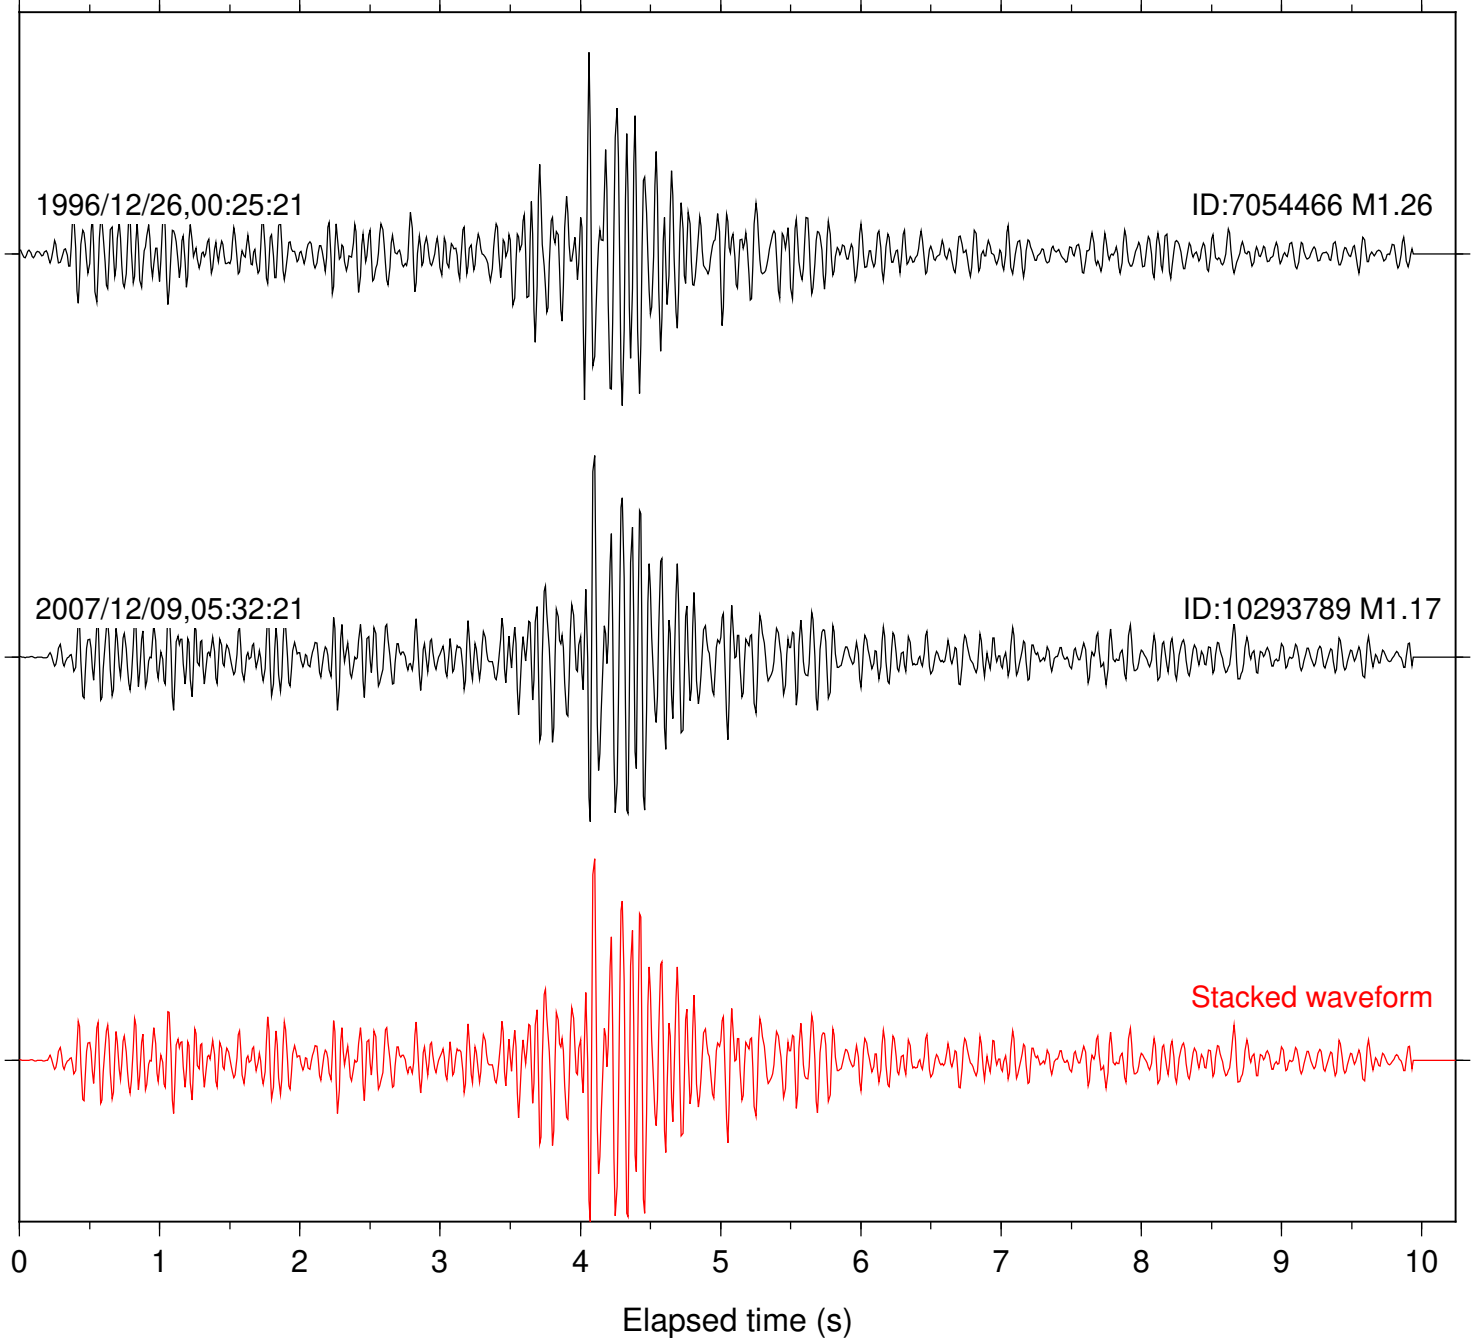

Station: B082 Com: EHZ

Focal depth: 17.57 km

Station: B084 Com: EHZ

Focal depth: 17.57 km

Station: B086 Com: EHZ

Focal depth: 17.57 km

Station: B087 Com: EHZ

Focal depth: 17.57 km

Station: B088 Com: EHZ

Focal depth: 17.57 km

Station: BAC Com: EHZ

Focal depth: 17.57 km

Station: DGR Com: HHZ

Focal depth: 17.57 km

Station: FRD Com: HHZ

Focal depth: 17.57 km

Station: KNW Com: HHZ

Focal depth: 17.57 km

Station: PFO Com: HHZ

Focal depth: 17.57 km

Station: POB2 Com: HHZ

Focal depth: 17.59 km

Station: RDM Com: HHZ

Focal depth: 17.59 km