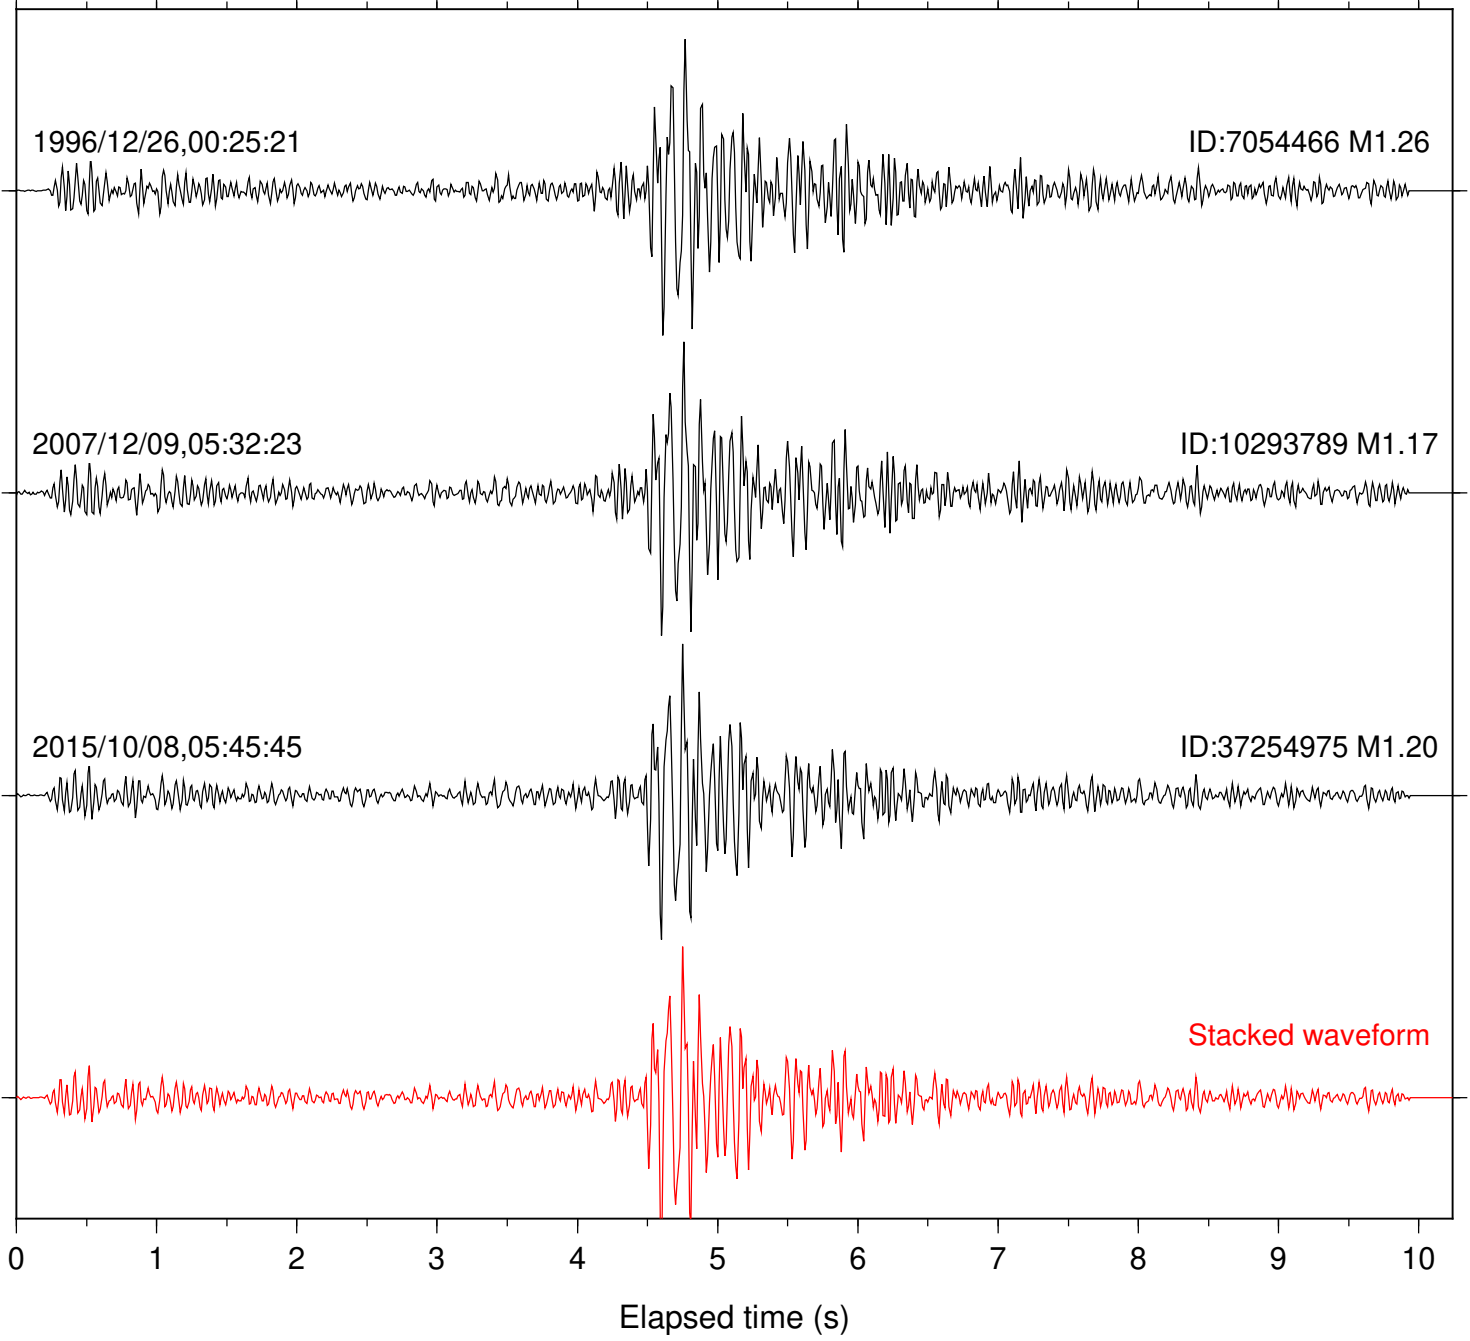

Station: B082 Com: EHZ

Focal depth: 17.57 km

Station: B084 Com: EHZ

Focal depth: 17.57 km

Station: B086 Com: EHZ

Focal depth: 17.57 km

Station: B087 Com: EHZ

Focal depth: 17.57 km

Station: B088 Com: EHZ

Focal depth: 17.57 km

Station: BAC Com: EHZ

Focal depth: 17.57 km

Station: DGR Com: HHZ

Focal depth: 17.57 km

Station: FRD Com: HHZ

Focal depth: 17.57 km

Station: KNW Com: HHZ

Focal depth: 17.57 km

Station: PFO Com: HHZ

Focal depth: 17.57 km

Station: POB2 Com: HHZ

Focal depth: 17.59 km

Station: RDM Com: HHZ

Focal depth: 17.59 km