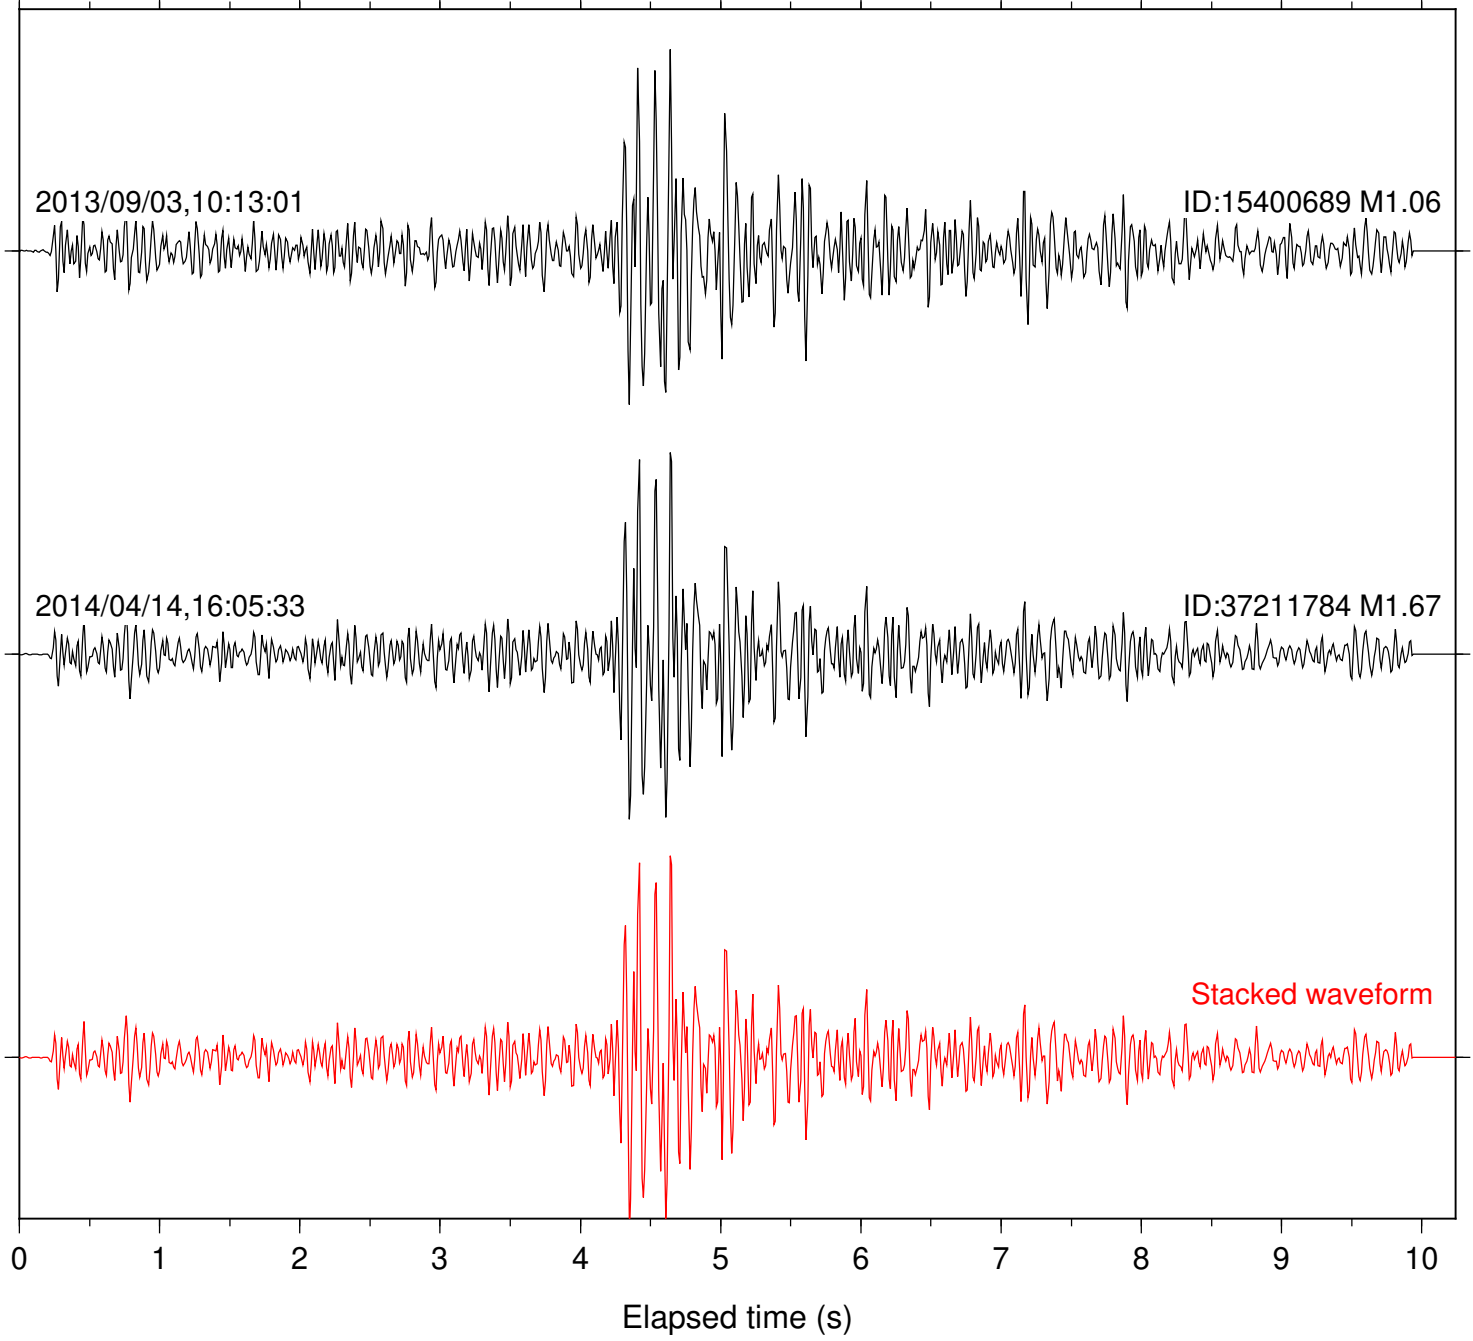

Station: B081 Com: EHZ

Focal depth: 5.81 km

Station: B082 Com: EHZ

Focal depth: 5.81 km

2013/09/03,10:13:01

ID:15400689 M1.06

2014/04/14,16:05:33

ID:37211784 M1.67

Stacked waveform

0 1 2 3 4 5 6 7 8 9 10  
Elapsed time (s)

Station: B086 Com: EHZ

Focal depth: 5.81 km

2013/09/03,10:13:01

ID:15400689 M1.06

2014/04/14,16:05:33

ID:37211784 M1.67

Stacked waveform

0 1 2 3 4 5 6 7 8 9 10

Elapsed time (s)

Station: FRD Com: HHZ

Focal depth: 5.81 km

Station: SND Com: HHZ

Focal depth: 5.81 km