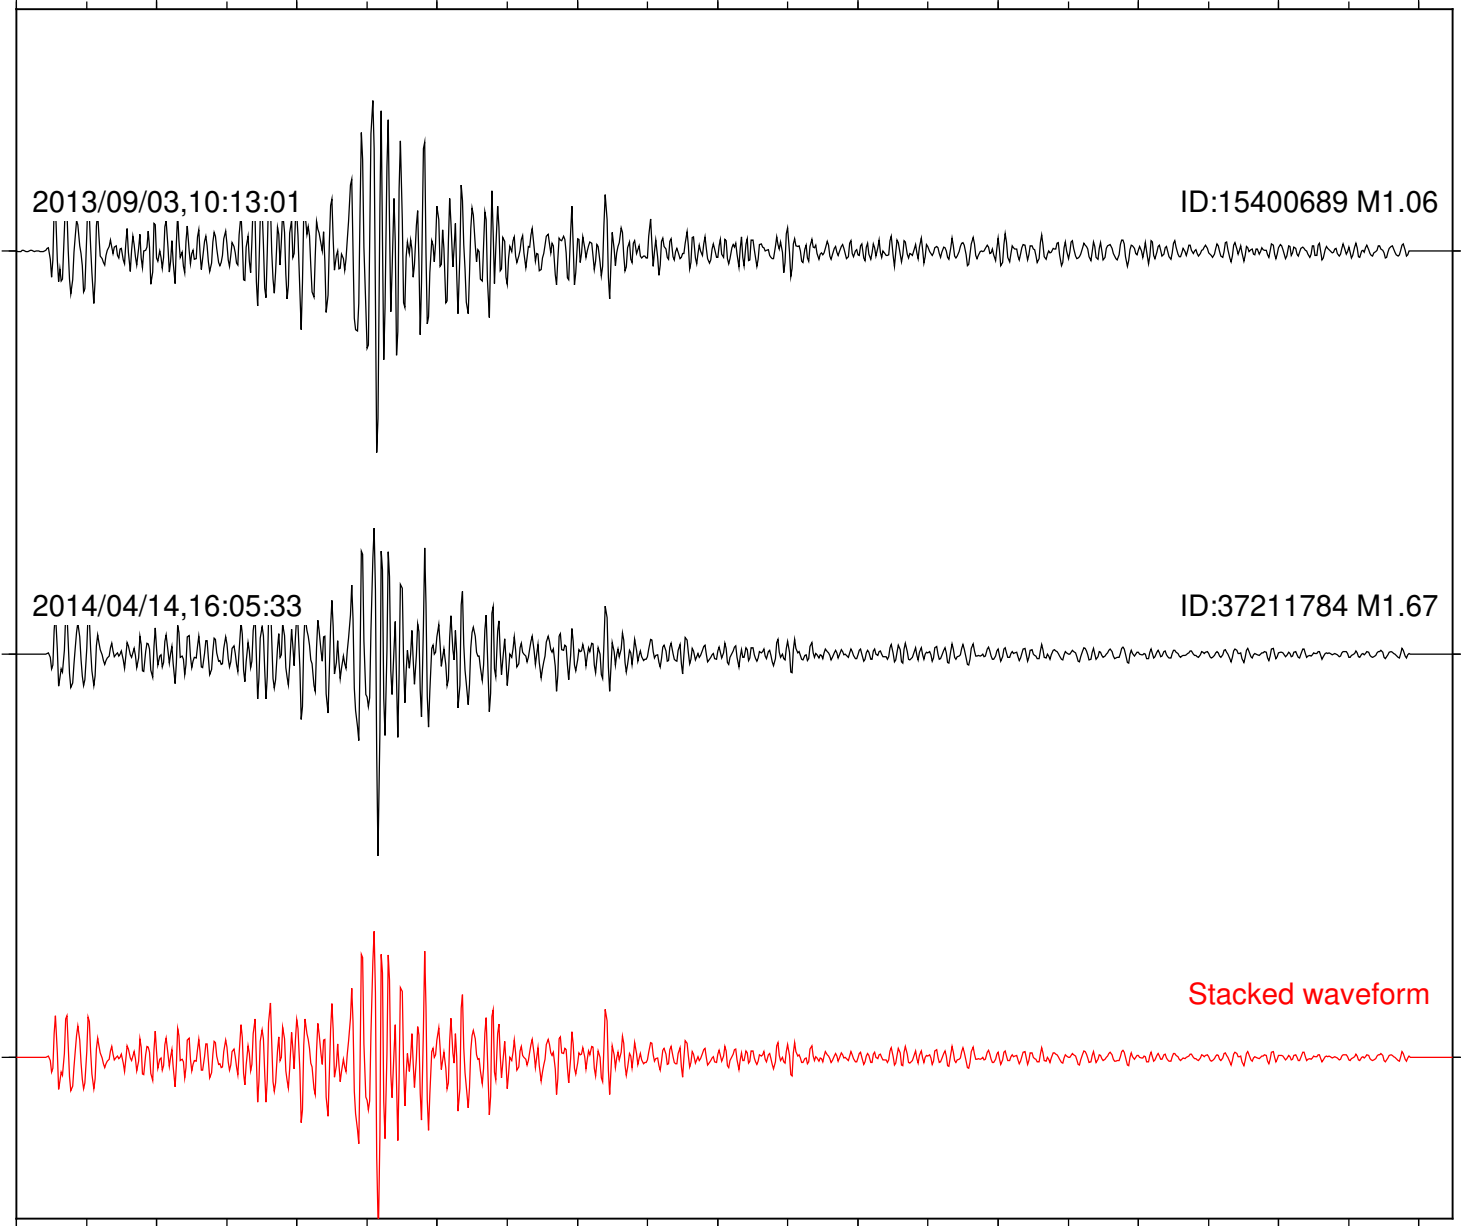

Station: B081 Com: EHZ

Focal depth: 5.81 km

Station: B082 Com: EHZ

Focal depth: 5.81 km

2013/09/03,10:13:01

ID:15400689 M1.06

2014/04/14,16:05:33

ID:37211784 M1.67

Stacked waveform

0 1 2 3 4 5 6 7 8 9 10  
Elapsed time (s)

Station: B086 Com: EHZ

Focal depth: 5.81 km

2013/09/03,10:13:01

ID:15400689 M1.06

2014/04/14,16:05:33

ID:37211784 M1.67

Stacked waveform

0 1 2 3 4 5 6 7 8 9 10

Elapsed time (s)

Station: FRD Com: HHZ

Focal depth: 5.81 km

Station: SND Com: HHZ

Focal depth: 5.81 km