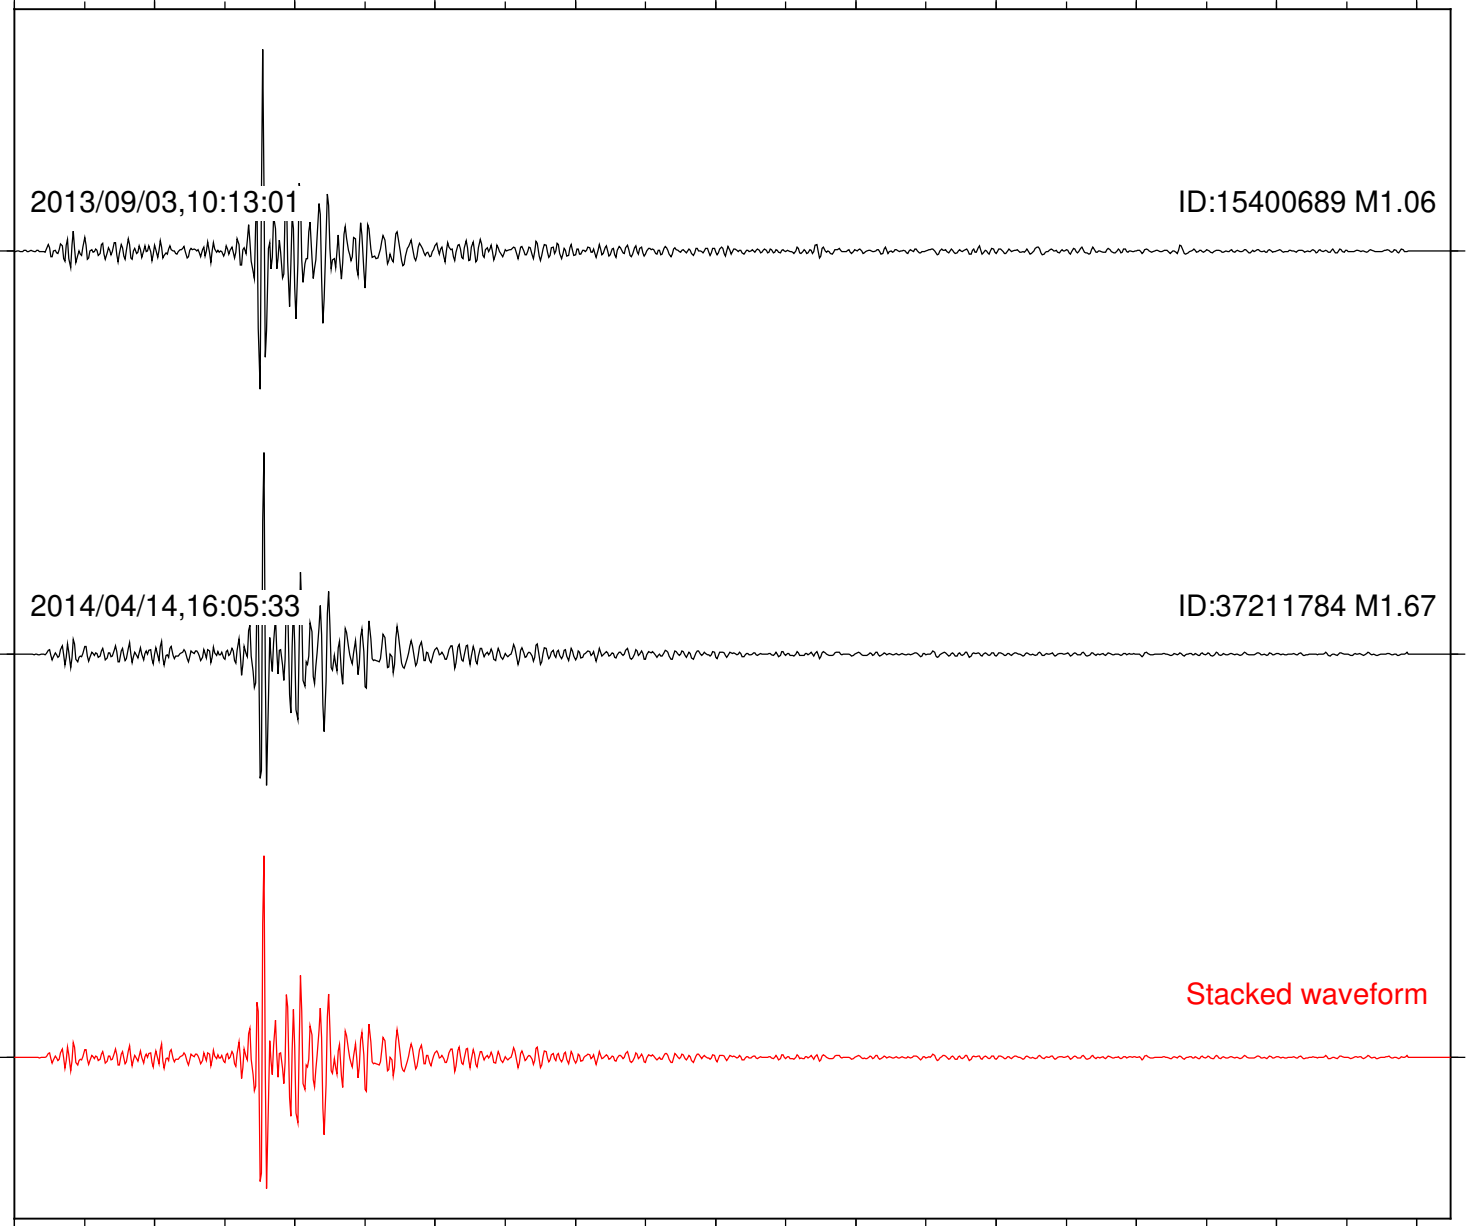

Station: B081 Com: EHZ

Focal depth: 5.81 km

Station: B082 Com: EHZ

Focal depth: 5.81 km

2013/09/03,10:13:01

ID:15400689 M1.06

2014/04/14,16:05:33

ID:37211784 M1.67

Stacked waveform

0 1 2 3 4 5 6 7 8 9 10  
Elapsed time (s)

Station: B086 Com: EHZ

Focal depth: 5.81 km

2013/09/03,10:13:01

ID:15400689 M1.06

2014/04/14,16:05:33

ID:37211784 M1.67

Stacked waveform

0 1 2 3 4 5 6 7 8 9 10

Elapsed time (s)

Station: FRD Com: HHZ

Focal depth: 5.81 km

Station: SND Com: HHZ

Focal depth: 5.81 km