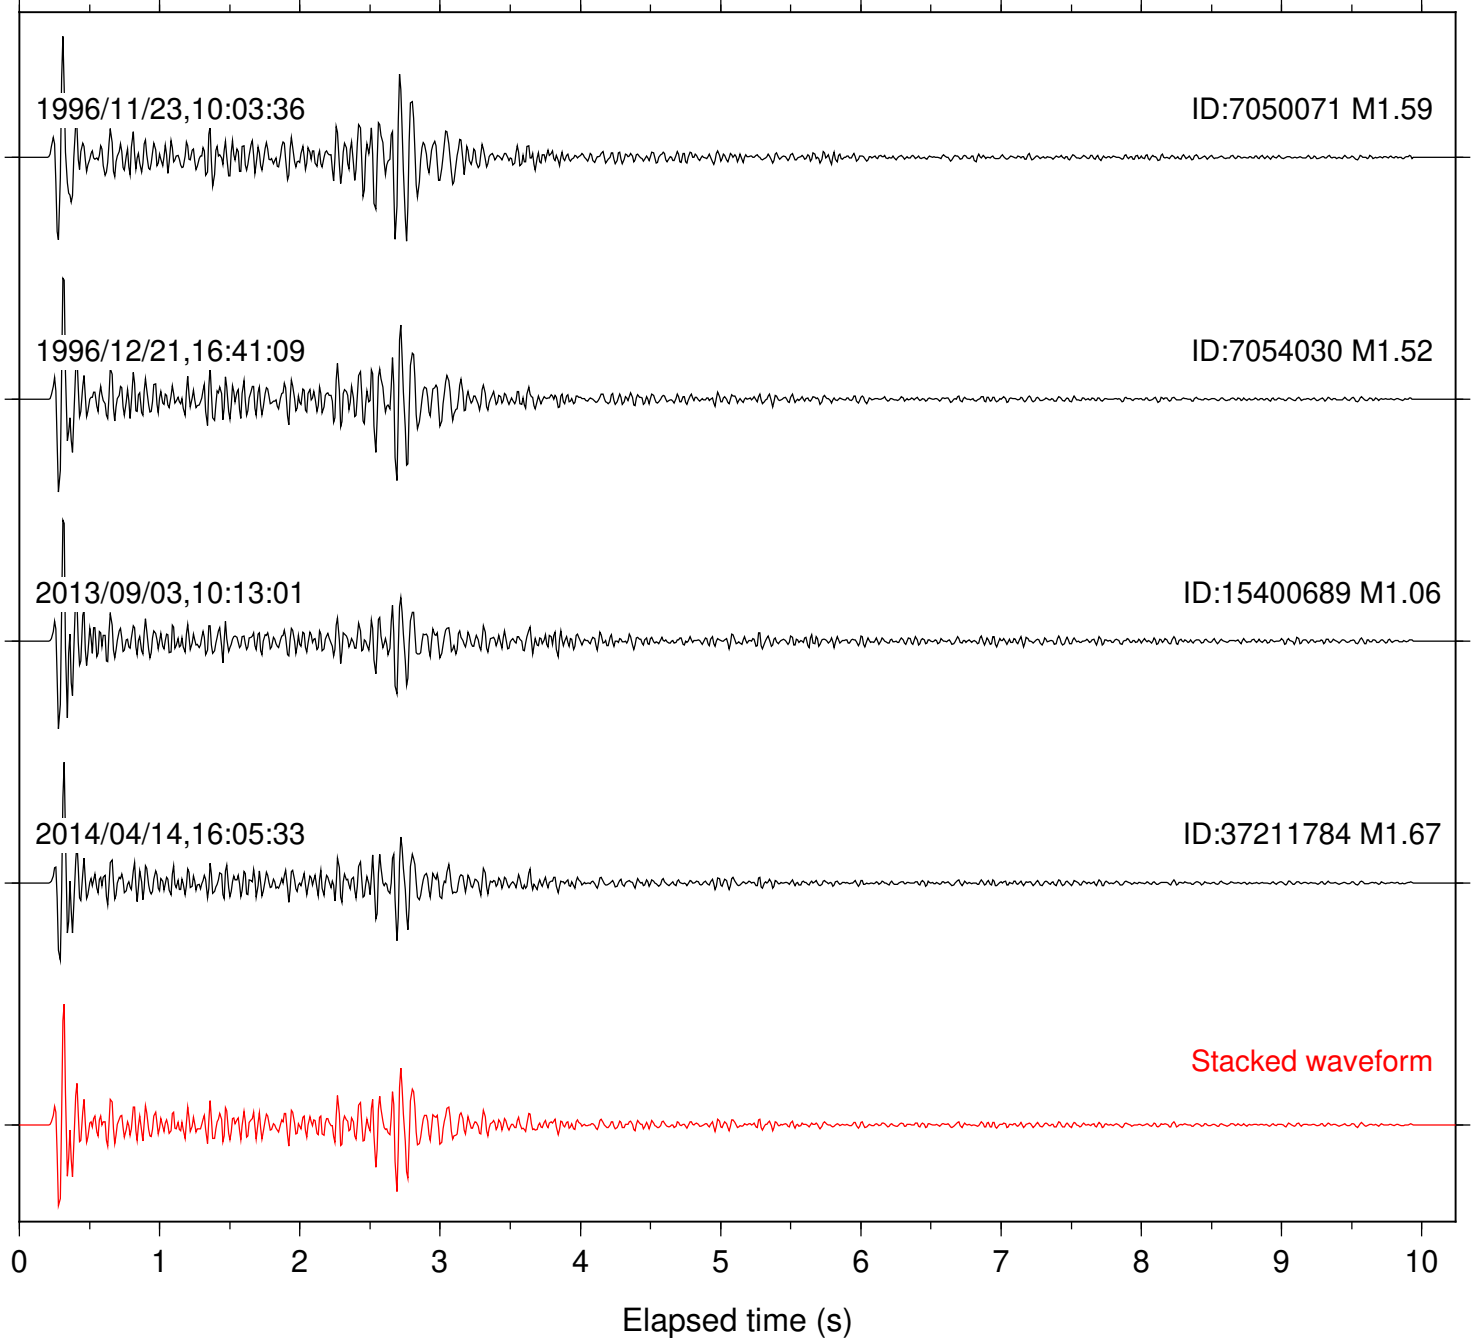

Station: B081 Com: EHZ

Focal depth: 5.81 km

Station: B082 Com: EHZ

Focal depth: 5.81 km

2013/09/03,10:13:01

ID:15400689 M1.06

2014/04/14,16:05:33

ID:37211784 M1.67

Stacked waveform

0 1 2 3 4 5 6 7 8 9 10  
Elapsed time (s)

Station: B086 Com: EHZ

Focal depth: 5.81 km

2013/09/03,10:13:01

ID:15400689 M1.06

2014/04/14,16:05:33

ID:37211784 M1.67

Stacked waveform

0 1 2 3 4 5 6 7 8 9 10

Elapsed time (s)

Station: FRD Com: HHZ

Focal depth: 5.81 km

Station: SND Com: HHZ

Focal depth: 5.81 km