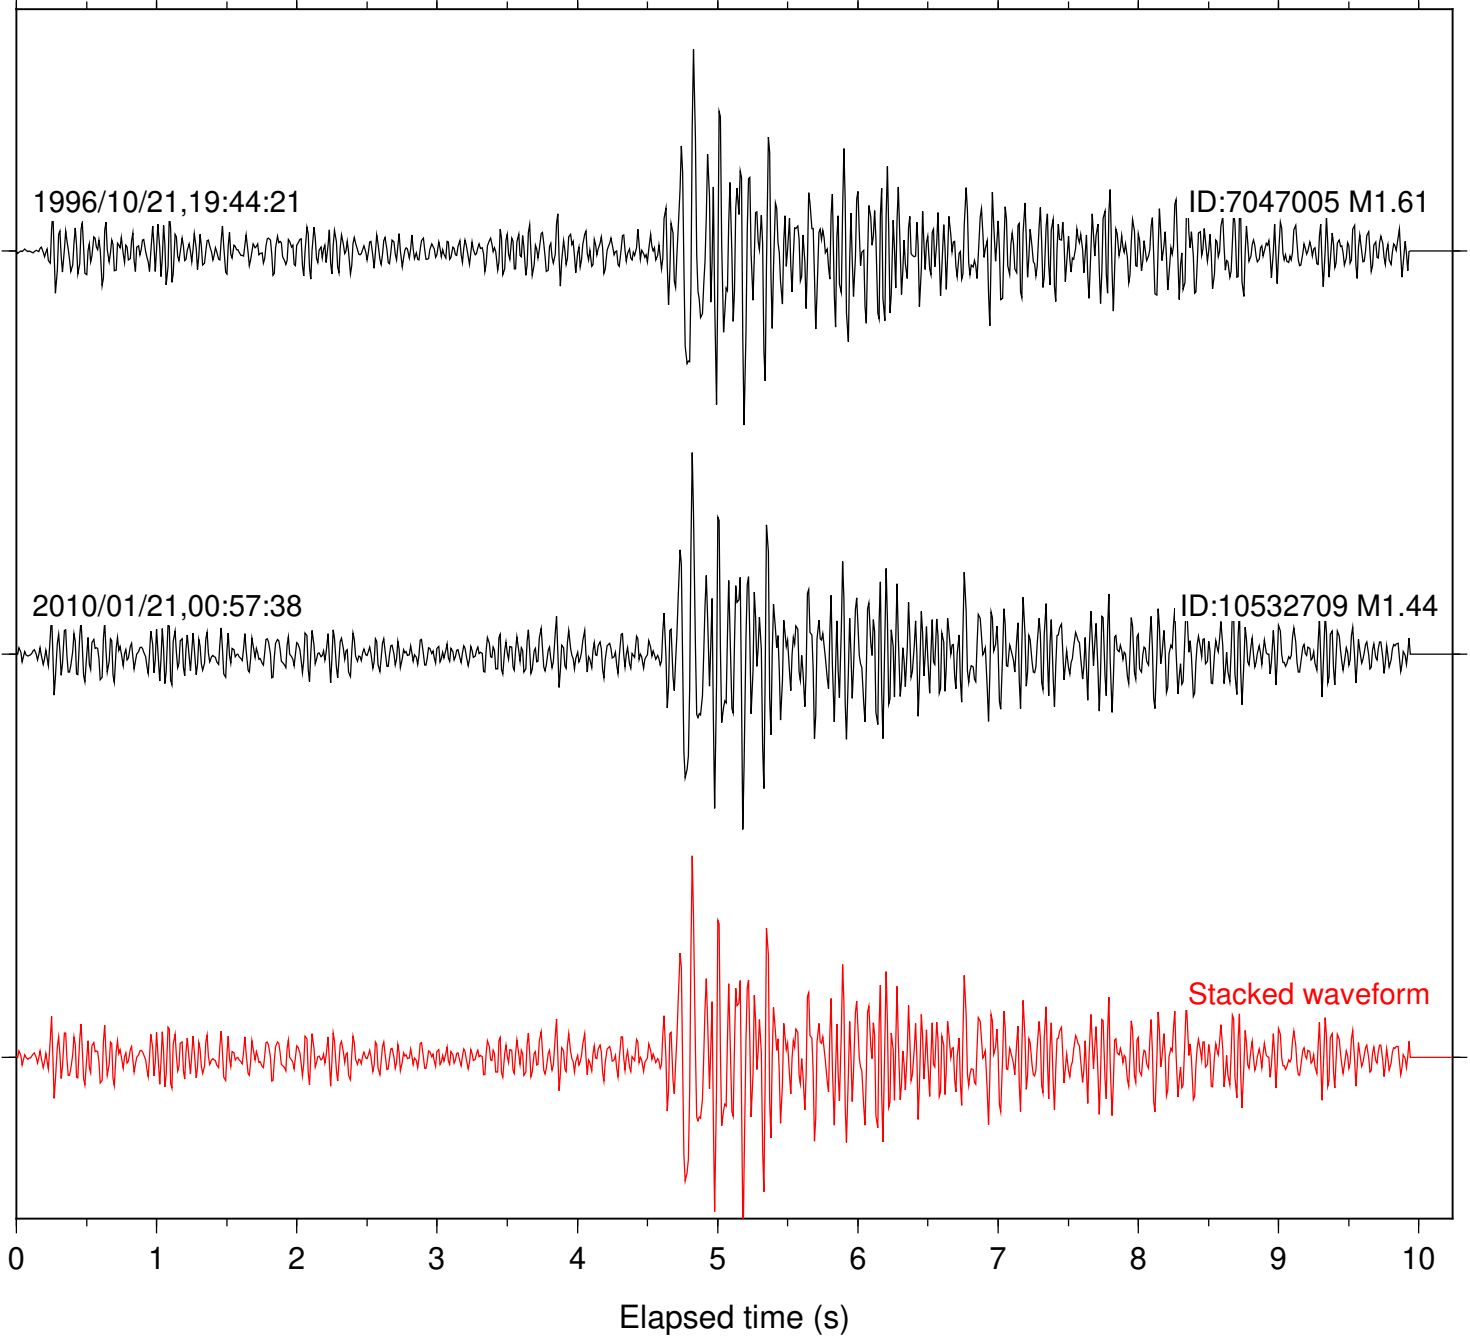

Station: BAC Com: EHZ

Focal depth: 17.93 km

Station: KNW Com: HHZ

Focal depth: 17.93 km