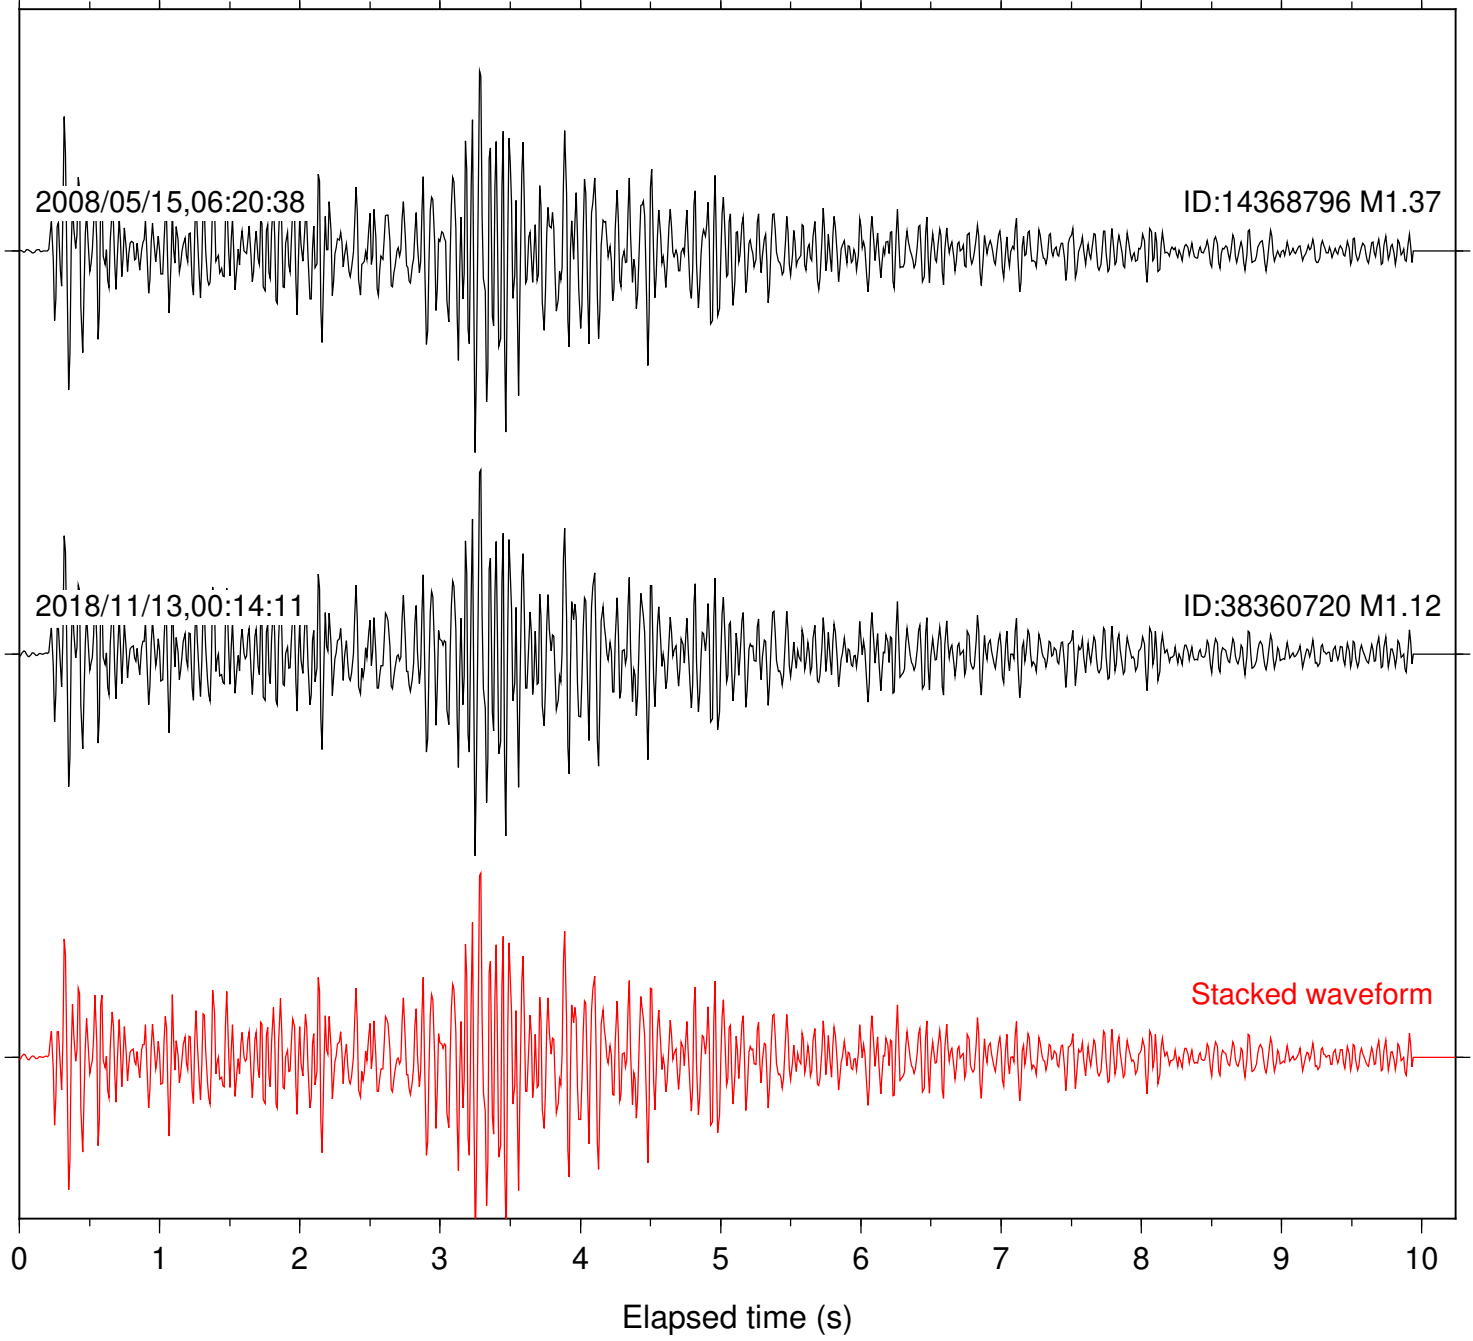

Station: B081 Com: EHZ

Focal depth: 16.60 km

2008/05/15,06:20:38

ID:14368796 M1.37

2018/11/13,00:14:11

ID:38360720 M1.12

Stacked waveform

0 1 2 3 4 5 6 7 8 9 10  
Elapsed time (s)

Station: B082 Com: EHZ

Focal depth: 16.60 km

Station: B084 Com: EHZ

Focal depth: 16.60 km

Station: B087 Com: EHZ

Focal depth: 16.60 km

Station: B088 Com: EHZ

Focal depth: 16.60 km

Station: DGR Com: HHZ

Focal depth: 16.60 km

Station: FRD Com: HHZ

Focal depth: 16.60 km

Station: KNW Com: HHZ

Focal depth: 16.60 km

1996/10/04,10:51:07

ID:7045376 M1.25

Focal depth: 17.39 km