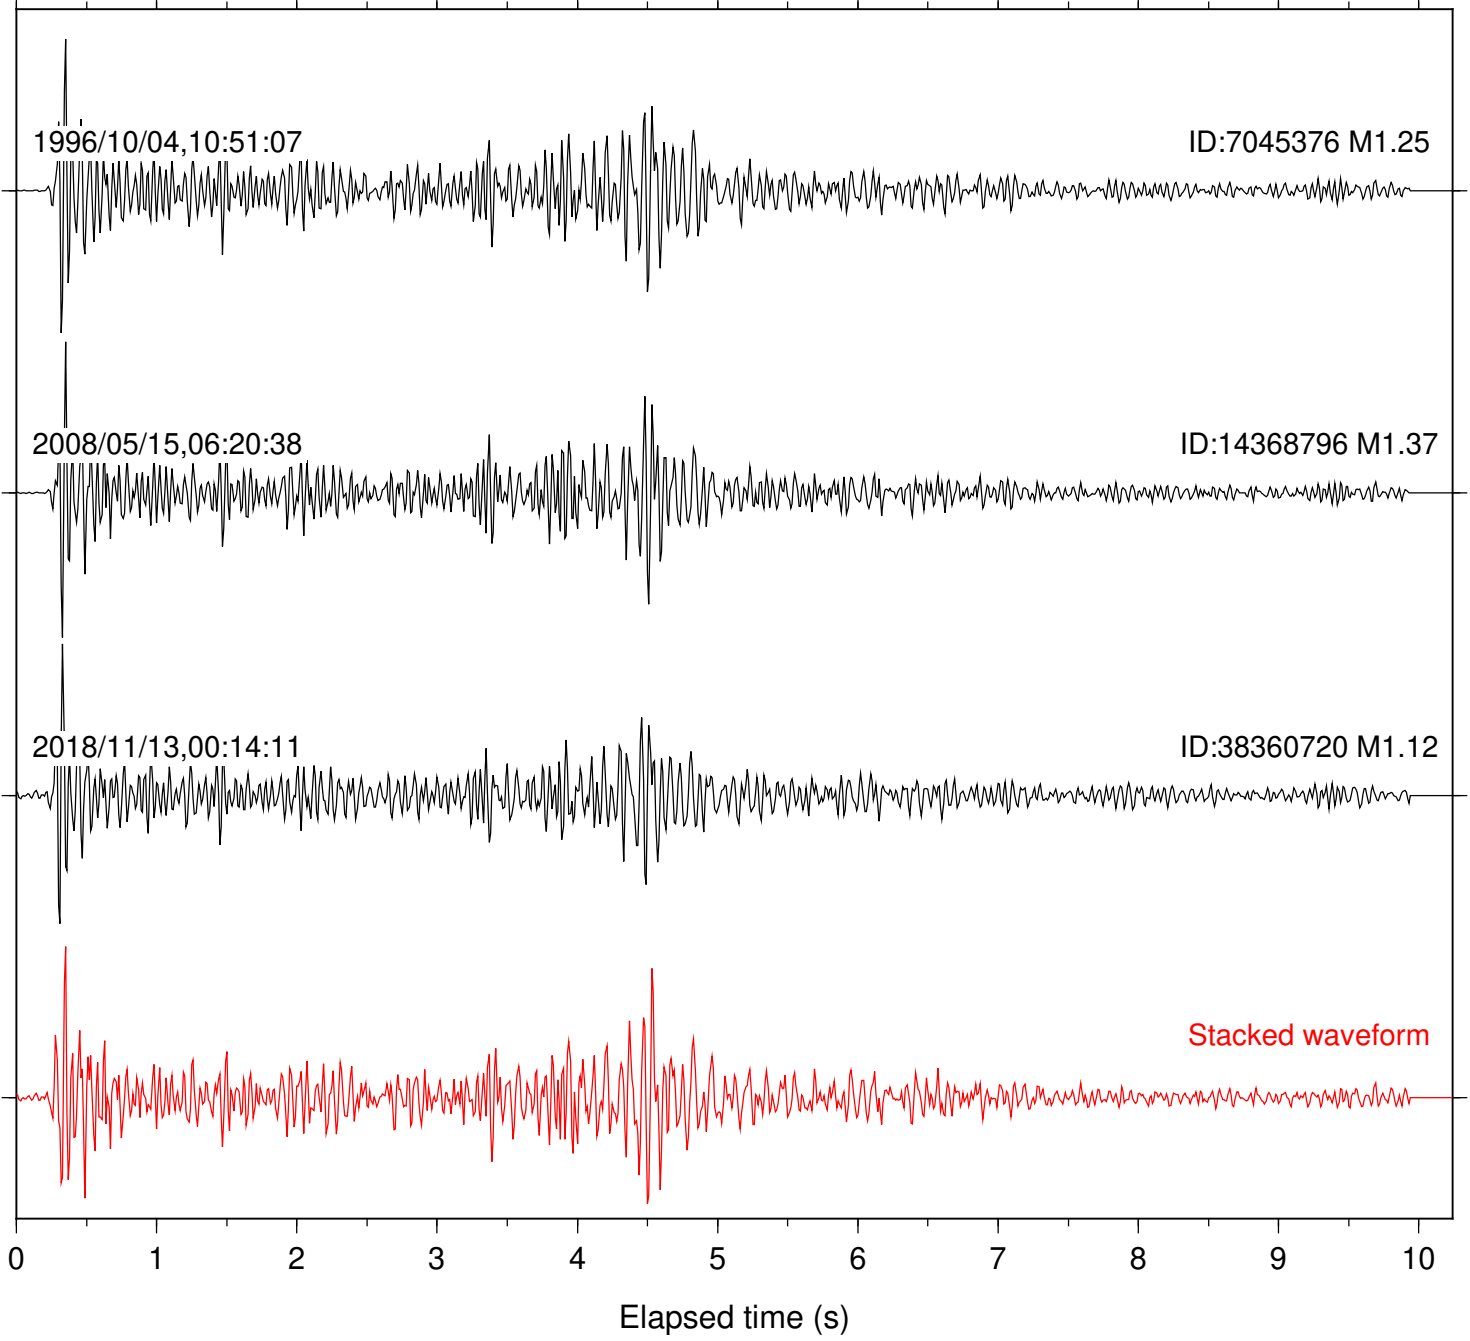

Station: B082 Com: EHZ

Focal depth: 16.60 km

Station: B084 Com: EHZ

Focal depth: 16.60 km

Station: B087 Com: EHZ

Focal depth: 16.60 km

Station: B088 Com: EHZ

Focal depth: 16.60 km

2008/05/15,06:20:38

ID:14368796 M1.37

2018/11/13,00:14:11

ID:38360720 M1.12

Stacked waveform

0 1 2 3 4 5 6 7 8 9 10  
Elapsed time (s)

Station: BAC Com: EHZ

Focal depth: 16.60 km

Station: DGR Com: HHZ

Focal depth: 16.60 km

Station: FRD Com: HHZ

Focal depth: 16.60 km

Station: KNW Com: HHZ

Focal depth: 16.60 km

1996/10/04,10:51:07

ID:7045376 M1.25

Focal depth: 17.39 km