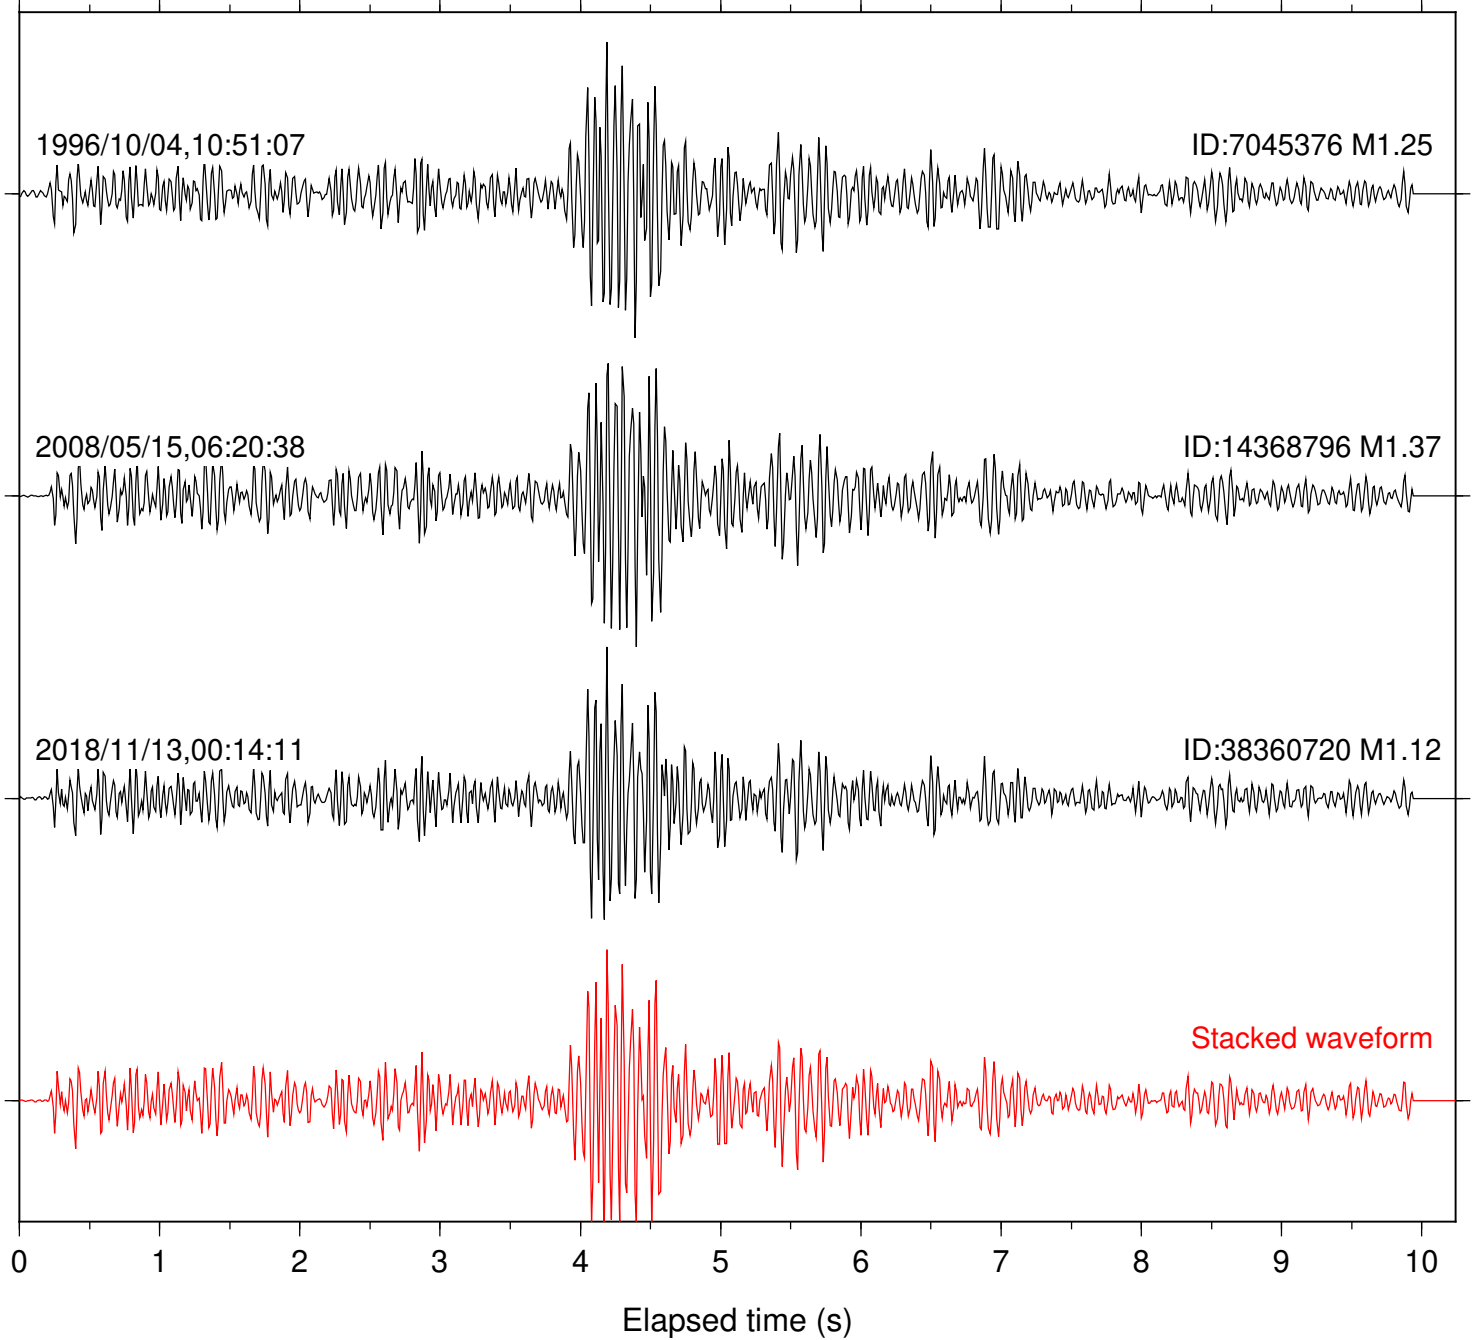

Station: B082 Com: EHZ

Focal depth: 16.60 km

Station: B084 Com: EHZ

Focal depth: 16.60 km

Station: B087 Com: EHZ

Focal depth: 16.60 km

Station: B088 Com: EHZ

Focal depth: 16.60 km

Station: DGR Com: HHZ

Focal depth: 16.60 km

Station: FRD Com: HHZ

Focal depth: 16.60 km

Station: KNW Com: HHZ

Focal depth: 16.60 km

1996/10/04,10:51:07

ID:7045376 M1.25

2018/11/13,00:14:11

ID:38360720 M1.12

Stacked waveform

Station: PFO Com: HHZ

Focal depth: 16.60 km

Station: POB2 Com: HHZ

Focal depth: 17.39 km

Station: SND Com: HHZ

Focal depth: 17.39 km