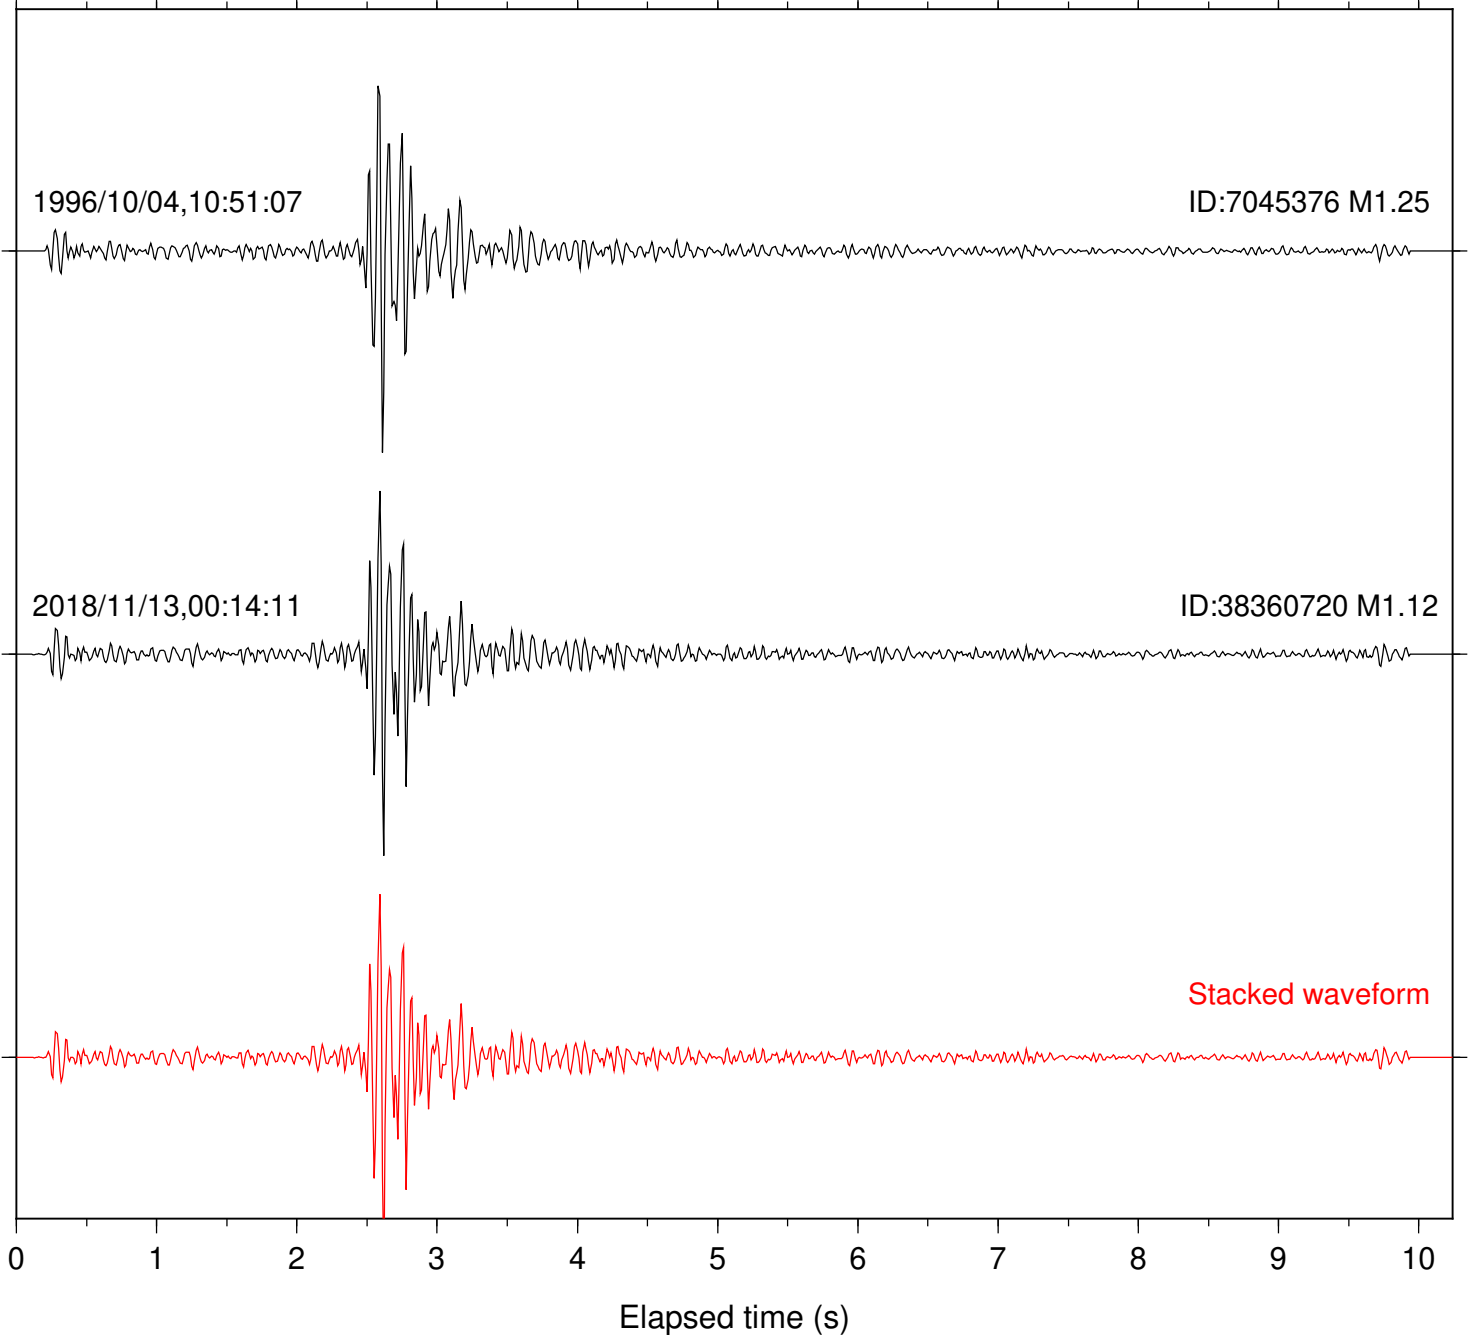

Station: B082 Com: EHZ

Focal depth: 16.60 km

Station: B084 Com: EHZ

Focal depth: 16.60 km

Station: B087 Com: EHZ

Focal depth: 16.60 km

Station: B088 Com: EHZ

Focal depth: 16.60 km

Station: DGR Com: HHZ

Focal depth: 16.60 km

Station: FRD Com: HHZ

Focal depth: 16.60 km

Station: KNW Com: HHZ

Focal depth: 16.60 km

1996/10/04,10:51:07

ID:7045376 M1.25

2018/11/13,00:14:11

ID:38360720 M1.12

Stacked waveform

Station: PFO Com: HHZ

Focal depth: 16.60 km

Station: POB2 Com: HHZ

Focal depth: 17.39 km

Station: SND Com: HHZ

Focal depth: 17.39 km