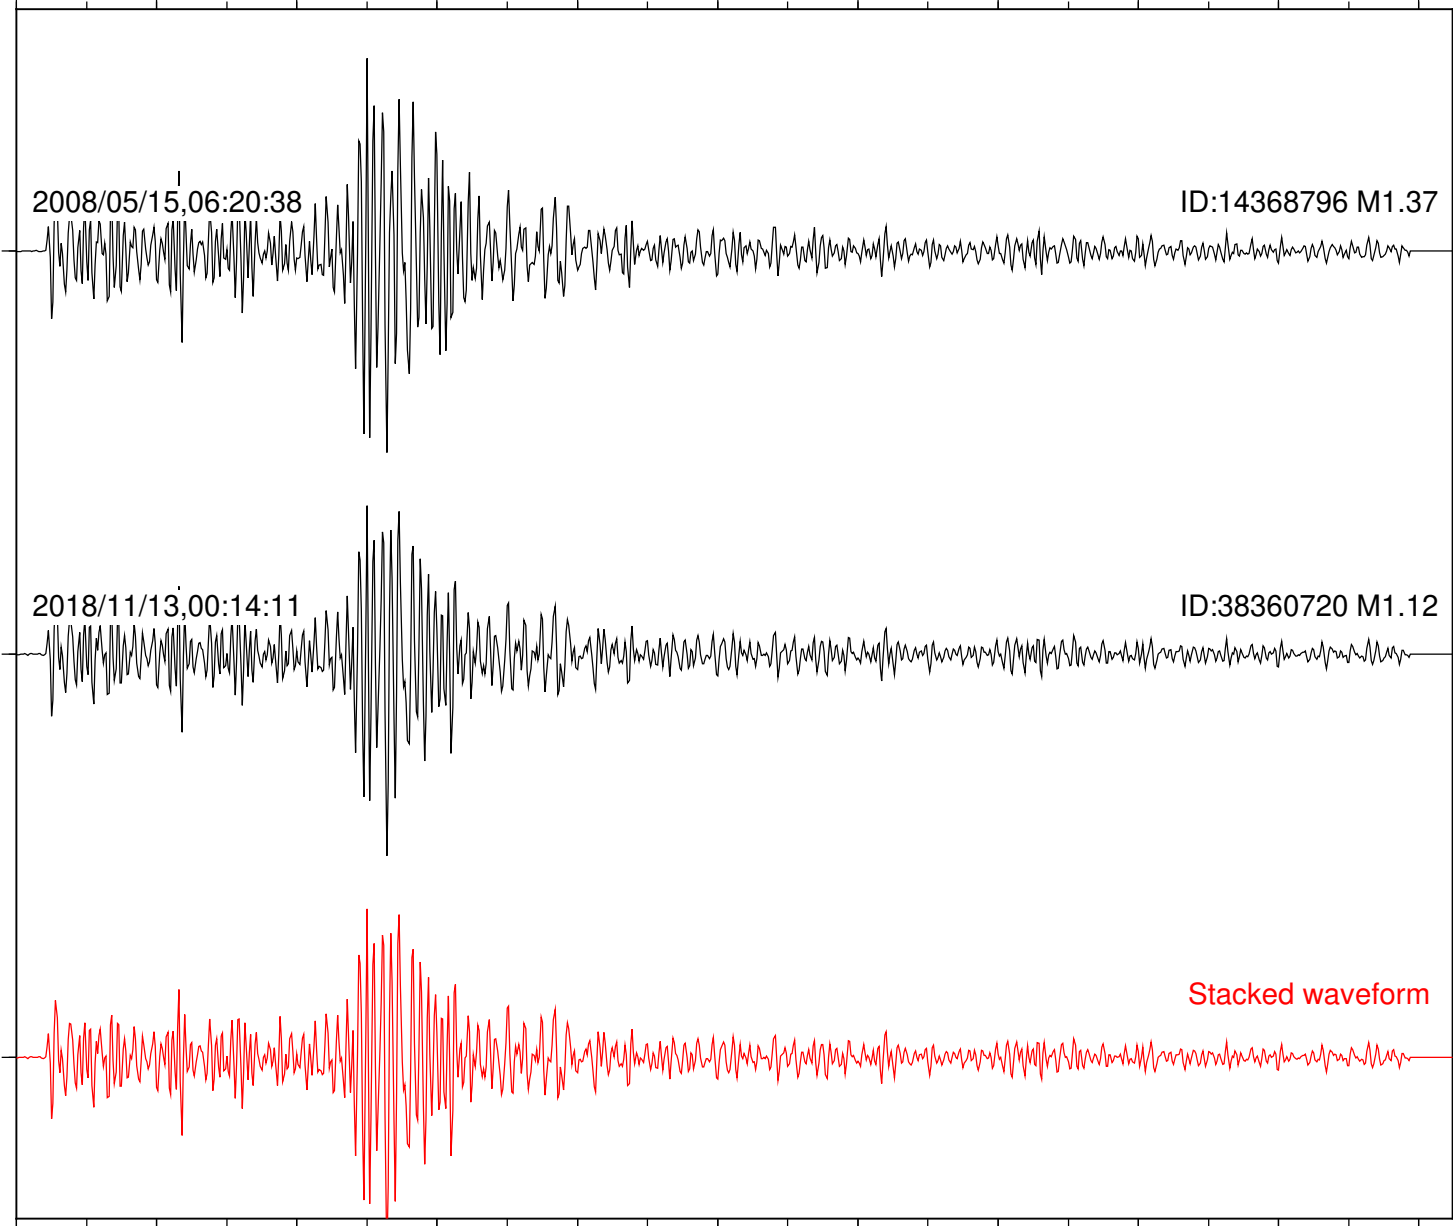

Station: B081 Com: EHZ

Focal depth: 16.60 km

2008/05/15,06:20:38

ID:14368796 M1.37

2018/11/13,00:14:11

ID:38360720 M1.12

Stacked waveform

0 1 2 3 4 5 6 7 8 9 10  
Elapsed time (s)

Station: B082 Com: EHZ

Focal depth: 16.60 km

Station: B084 Com: EHZ

Focal depth: 16.60 km

Station: B087 Com: EHZ

Focal depth: 16.60 km

Station: B088 Com: EHZ

Focal depth: 16.60 km

Station: DGR Com: HHZ

Focal depth: 16.60 km

Station: FRD Com: HHZ

Focal depth: 16.60 km

Station: KNW Com: HHZ

Focal depth: 16.60 km

1996/10/04,10:51:07

ID:7045376 M1.25

Focal depth: 17.39 km