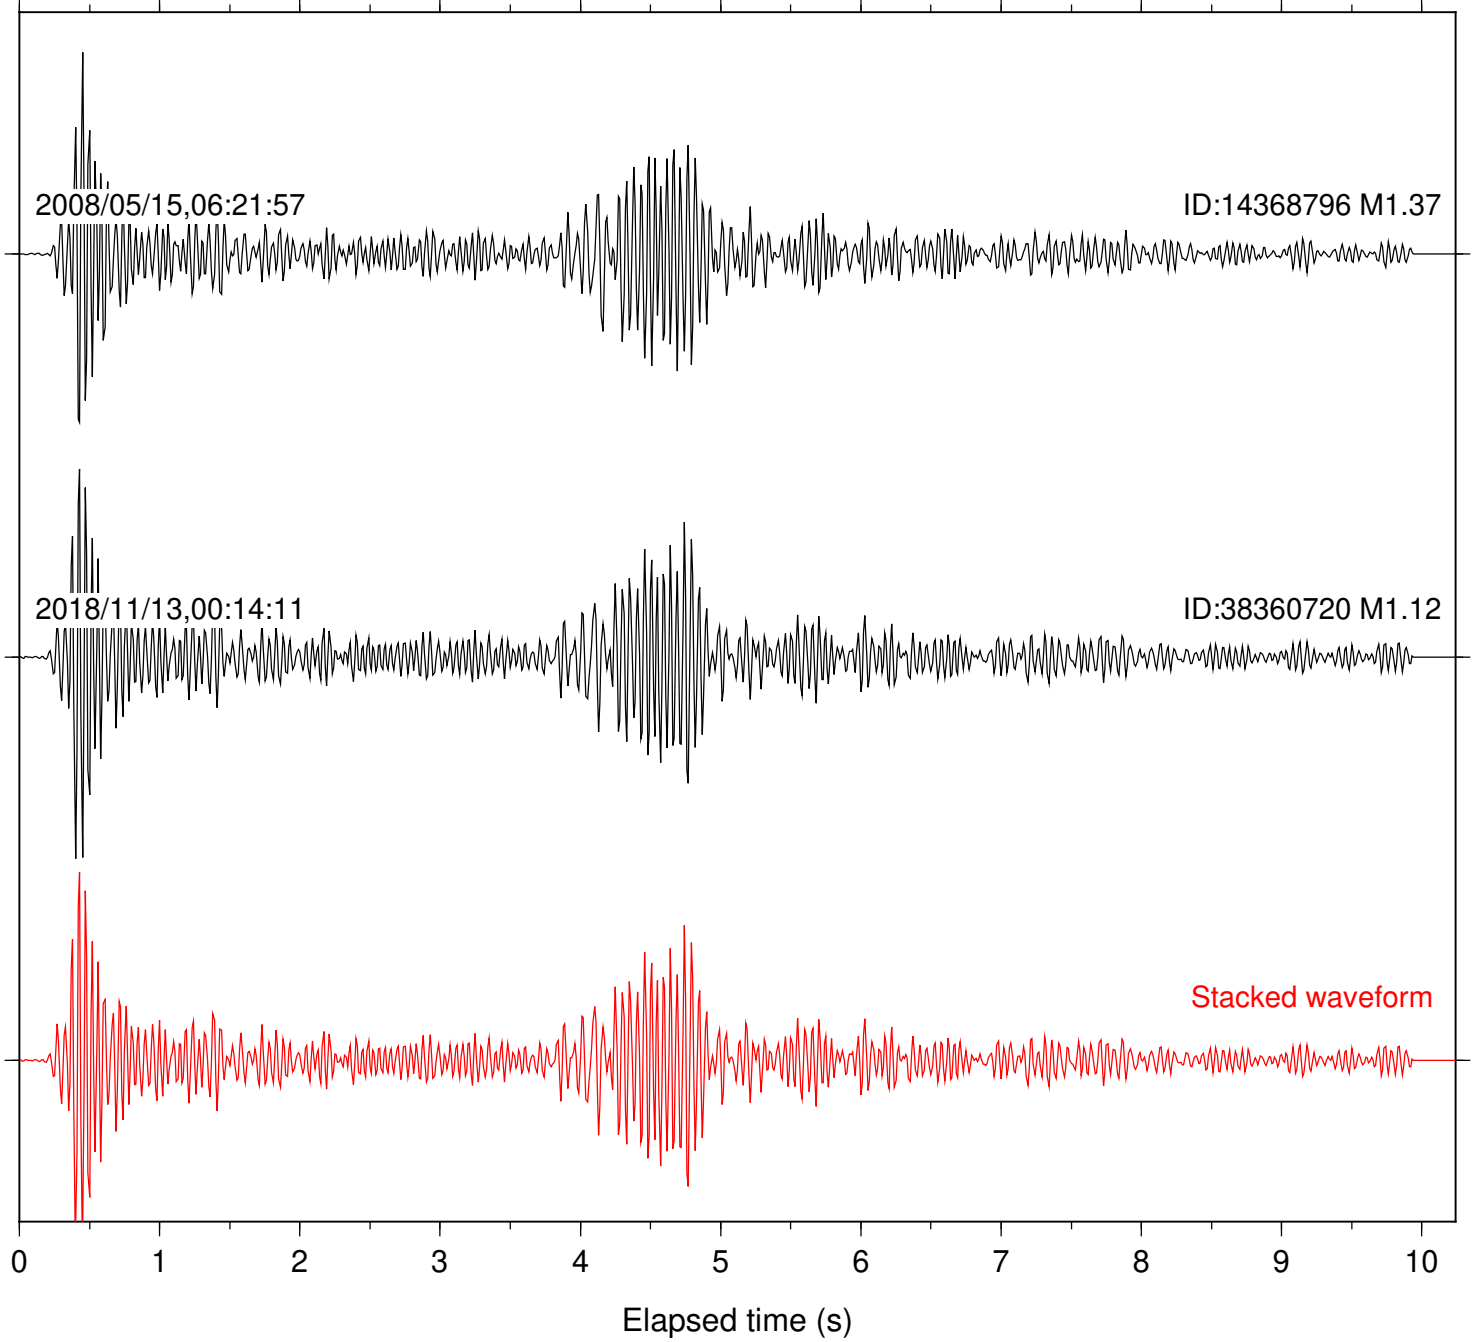

Station: B082 Com: EHZ

Focal depth: 16.60 km

Station: B084 Com: EHZ

Focal depth: 16.60 km

Station: B087 Com: EHZ

Focal depth: 16.60 km

Station: B088 Com: EHZ

Focal depth: 16.60 km

2008/05/15,06:20:38

ID:14368796 M1.37

2018/11/13,00:14:11

ID:38360720 M1.12

Stacked waveform

0 1 2 3 4 5 6 7 8 9 10  
Elapsed time (s)

Station: BAC Com: EHZ

Focal depth: 16.60 km

Station: DGR Com: HHZ

Focal depth: 16.60 km

Station: FRD Com: HHZ

Focal depth: 16.60 km

Station: KNW Com: HHZ

Focal depth: 16.60 km

1996/10/04,10:51:07

ID:7045376 M1.25

Focal depth: 17.39 km