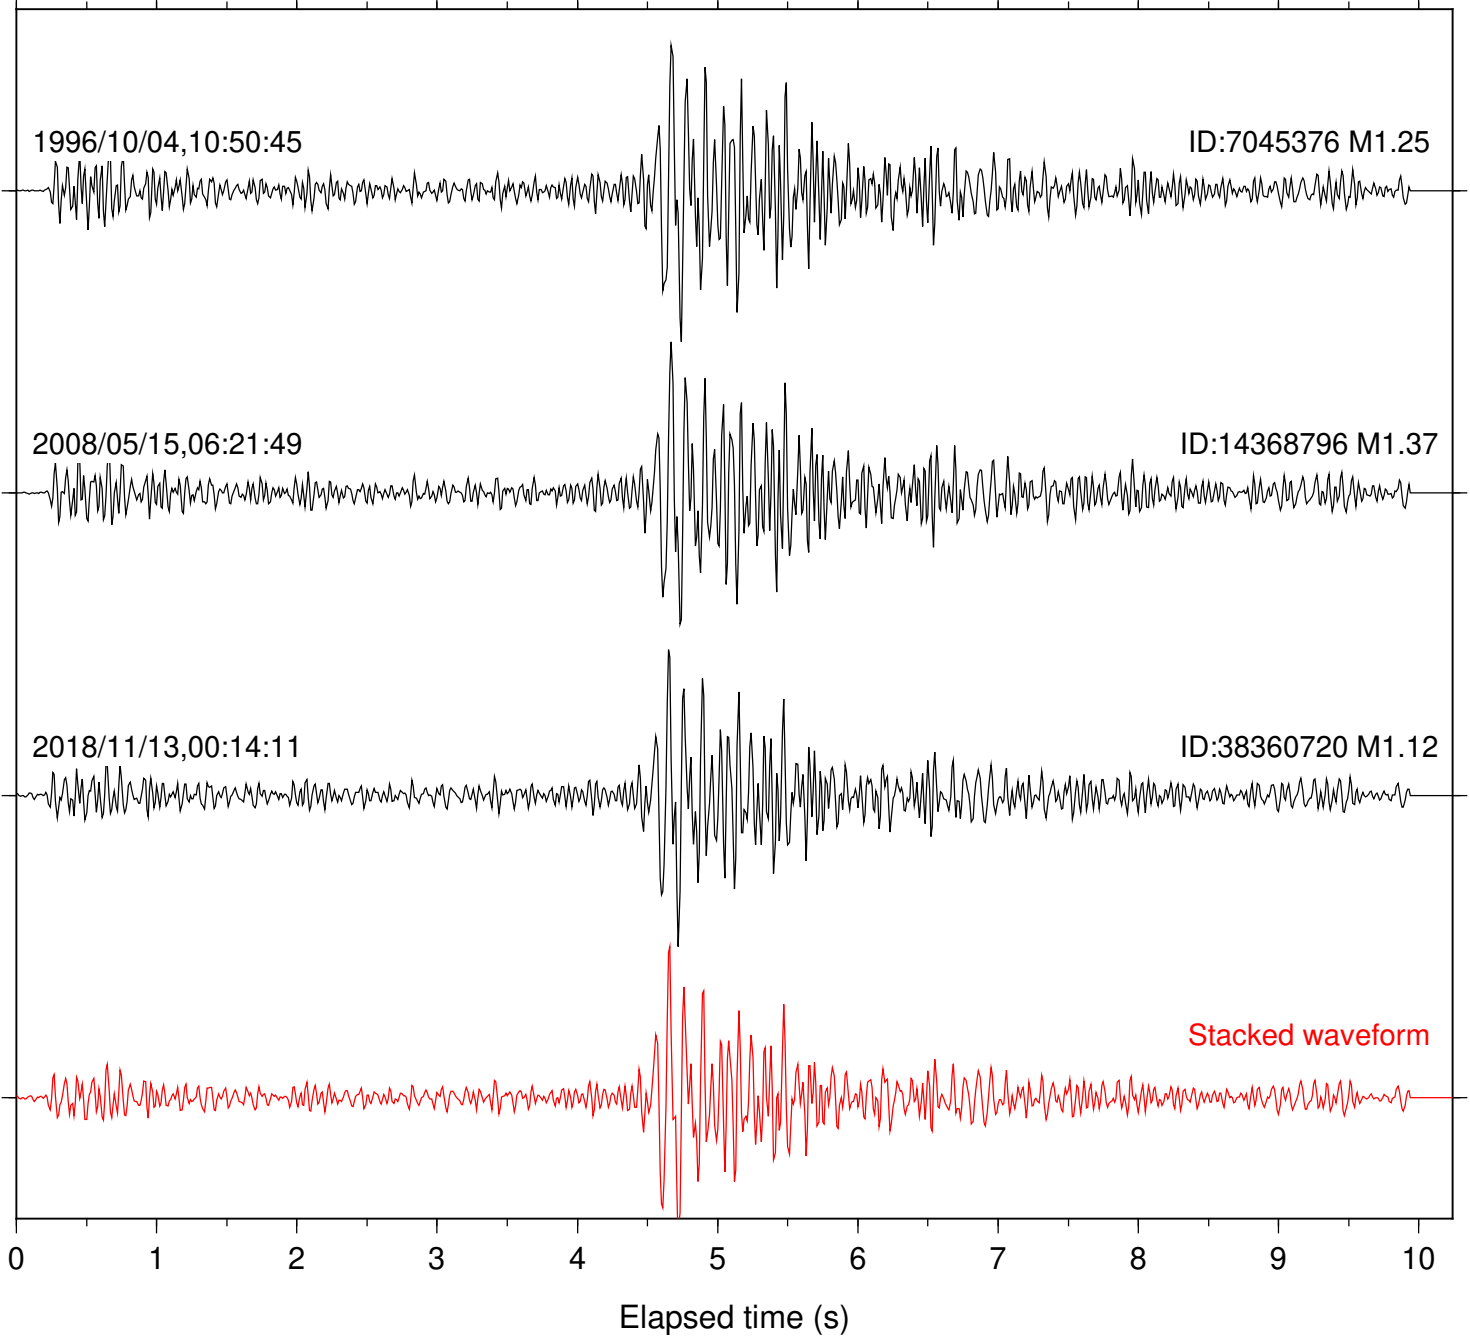

Station: B082 Com: EHZ

Focal depth: 16.60 km

Station: B084 Com: EHZ

Focal depth: 16.60 km

Station: B087 Com: EHZ

Focal depth: 16.60 km

Station: B088 Com: EHZ

Focal depth: 16.60 km

2008/05/15,06:20:38

ID:14368796 M1.37

2018/11/13,00:14:11

ID:38360720 M1.12

Stacked waveform

0 1 2 3 4 5 6 7 8 9 10  
Elapsed time (s)

Station: BAC Com: EHZ

Focal depth: 16.60 km

Station: DGR Com: HHZ

Focal depth: 16.60 km

Station: FRD Com: HHZ

Focal depth: 16.60 km

Station: KNW Com: HHZ

Focal depth: 16.60 km

1996/10/04,10:51:07

ID:7045376 M1.25

Focal depth: 17.39 km