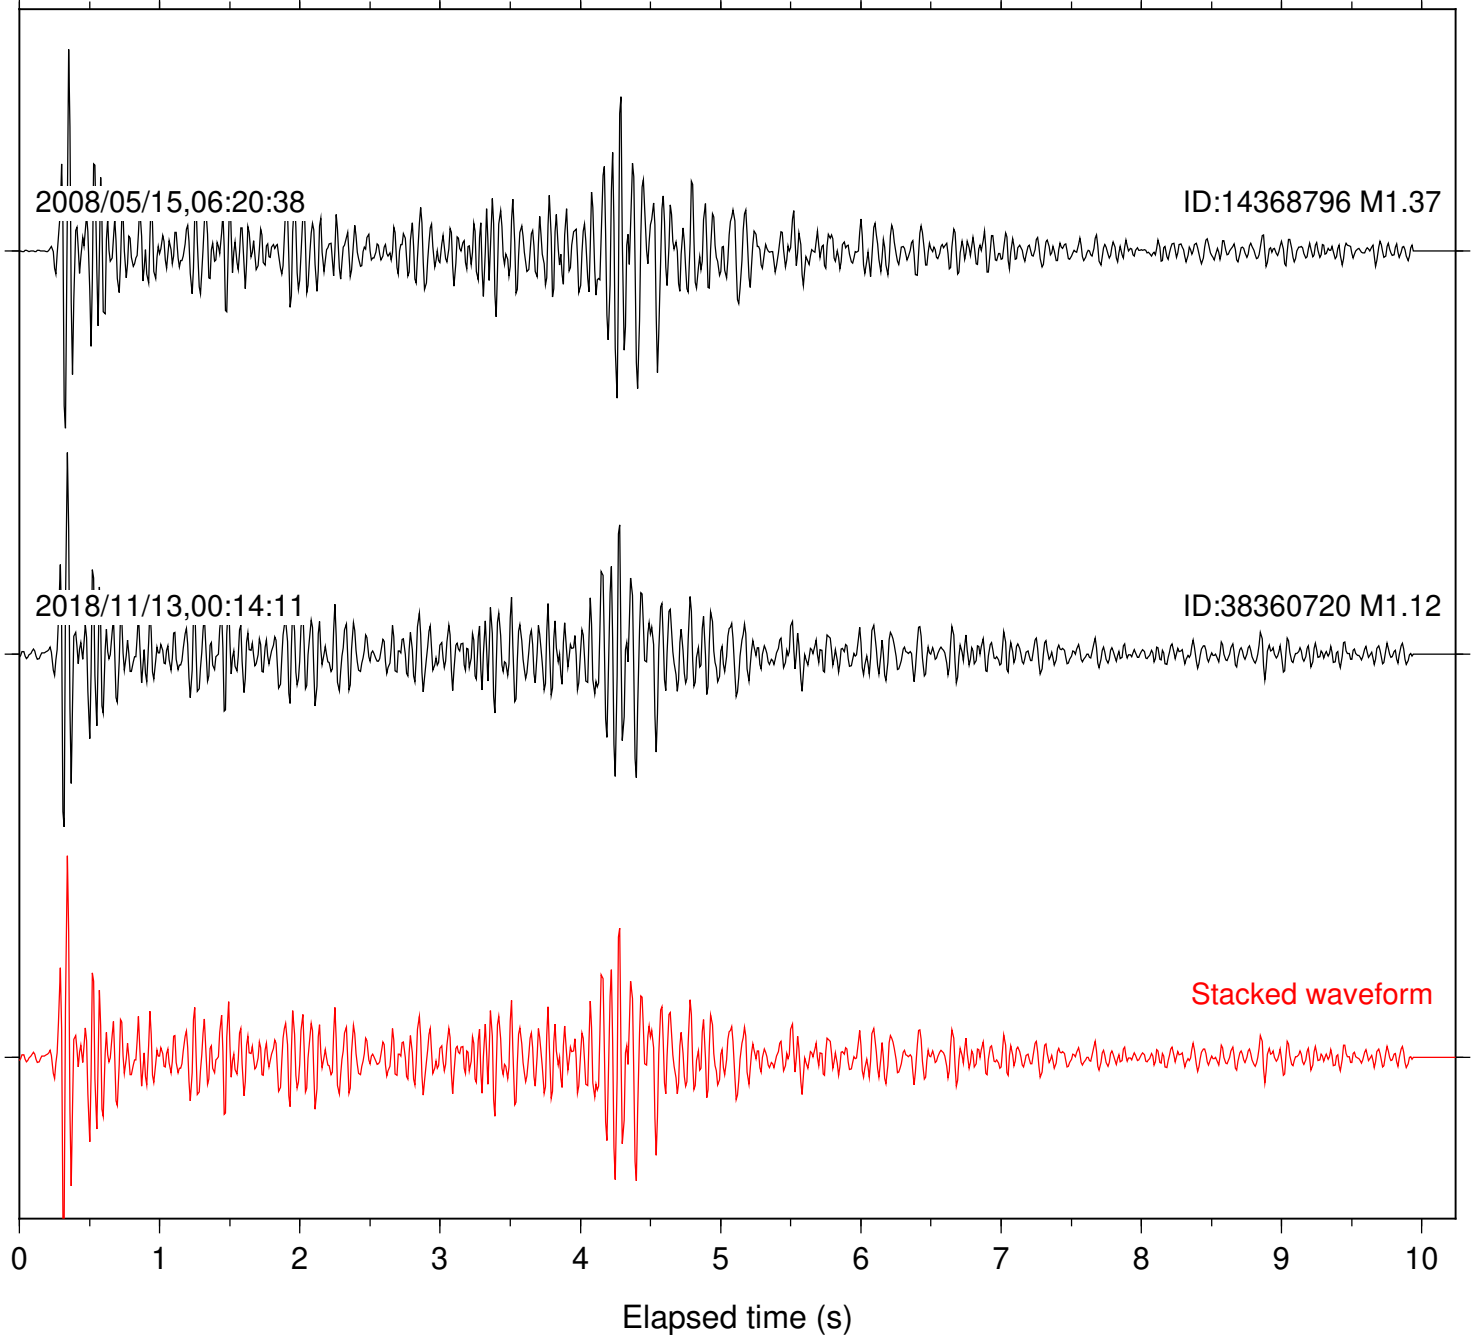

Station: B082 Com: EHZ

Focal depth: 16.60 km

Station: B084 Com: EHZ

Focal depth: 16.60 km

Station: B087 Com: EHZ

Focal depth: 16.60 km

Station: B088 Com: EHZ

Focal depth: 16.60 km

2008/05/15,06:20:38

ID:14368796 M1.37

2018/11/13,00:14:11

ID:38360720 M1.12

Stacked waveform

0 1 2 3 4 5 6 7 8 9 10  
Elapsed time (s)

Station: BAC Com: EHZ

Focal depth: 16.60 km

Station: DGR Com: HHZ

Focal depth: 16.60 km

Station: FRD Com: HHZ

Focal depth: 16.60 km

Station: KNW Com: HHZ

Focal depth: 16.60 km

1996/10/04,10:51:07

ID:7045376 M1.25

Focal depth: 17.39 km