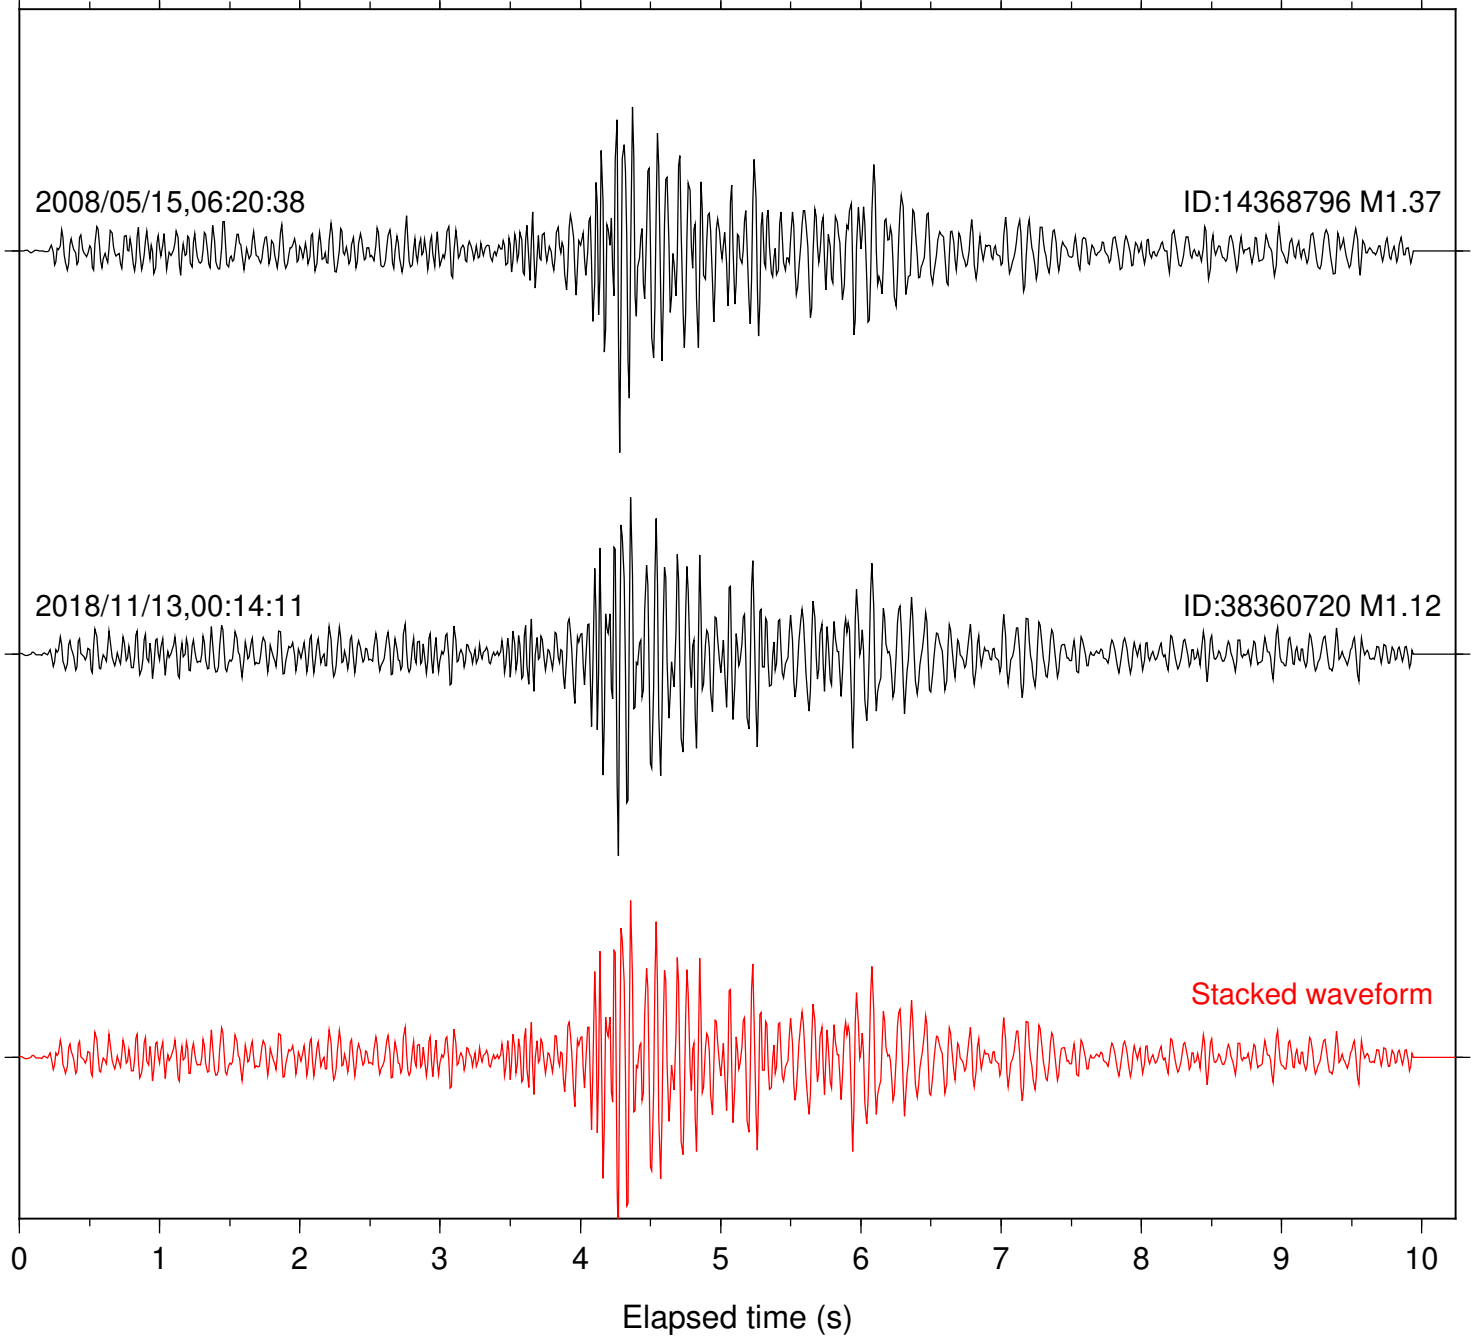

Station: B081 Com: EHZ

Focal depth: 16.60 km

2008/05/15,06:20:38

ID:14368796 M1.37

2018/11/13,00:14:11

ID:38360720 M1.12

Stacked waveform

0 1 2 3 4 5 6 7 8 9 10  
Elapsed time (s)

Station: B082 Com: EHZ

Focal depth: 16.60 km

Station: B084 Com: EHZ

Focal depth: 16.60 km

Station: B087 Com: EHZ

Focal depth: 16.60 km

Station: B088 Com: EHZ

Focal depth: 16.60 km

Station: DGR Com: HHZ

Focal depth: 16.60 km

Station: FRD Com: HHZ

Focal depth: 16.60 km

Station: KNW Com: HHZ

Focal depth: 16.60 km

1996/10/04,10:51:07

ID:7045376 M1.25

Focal depth: 17.39 km