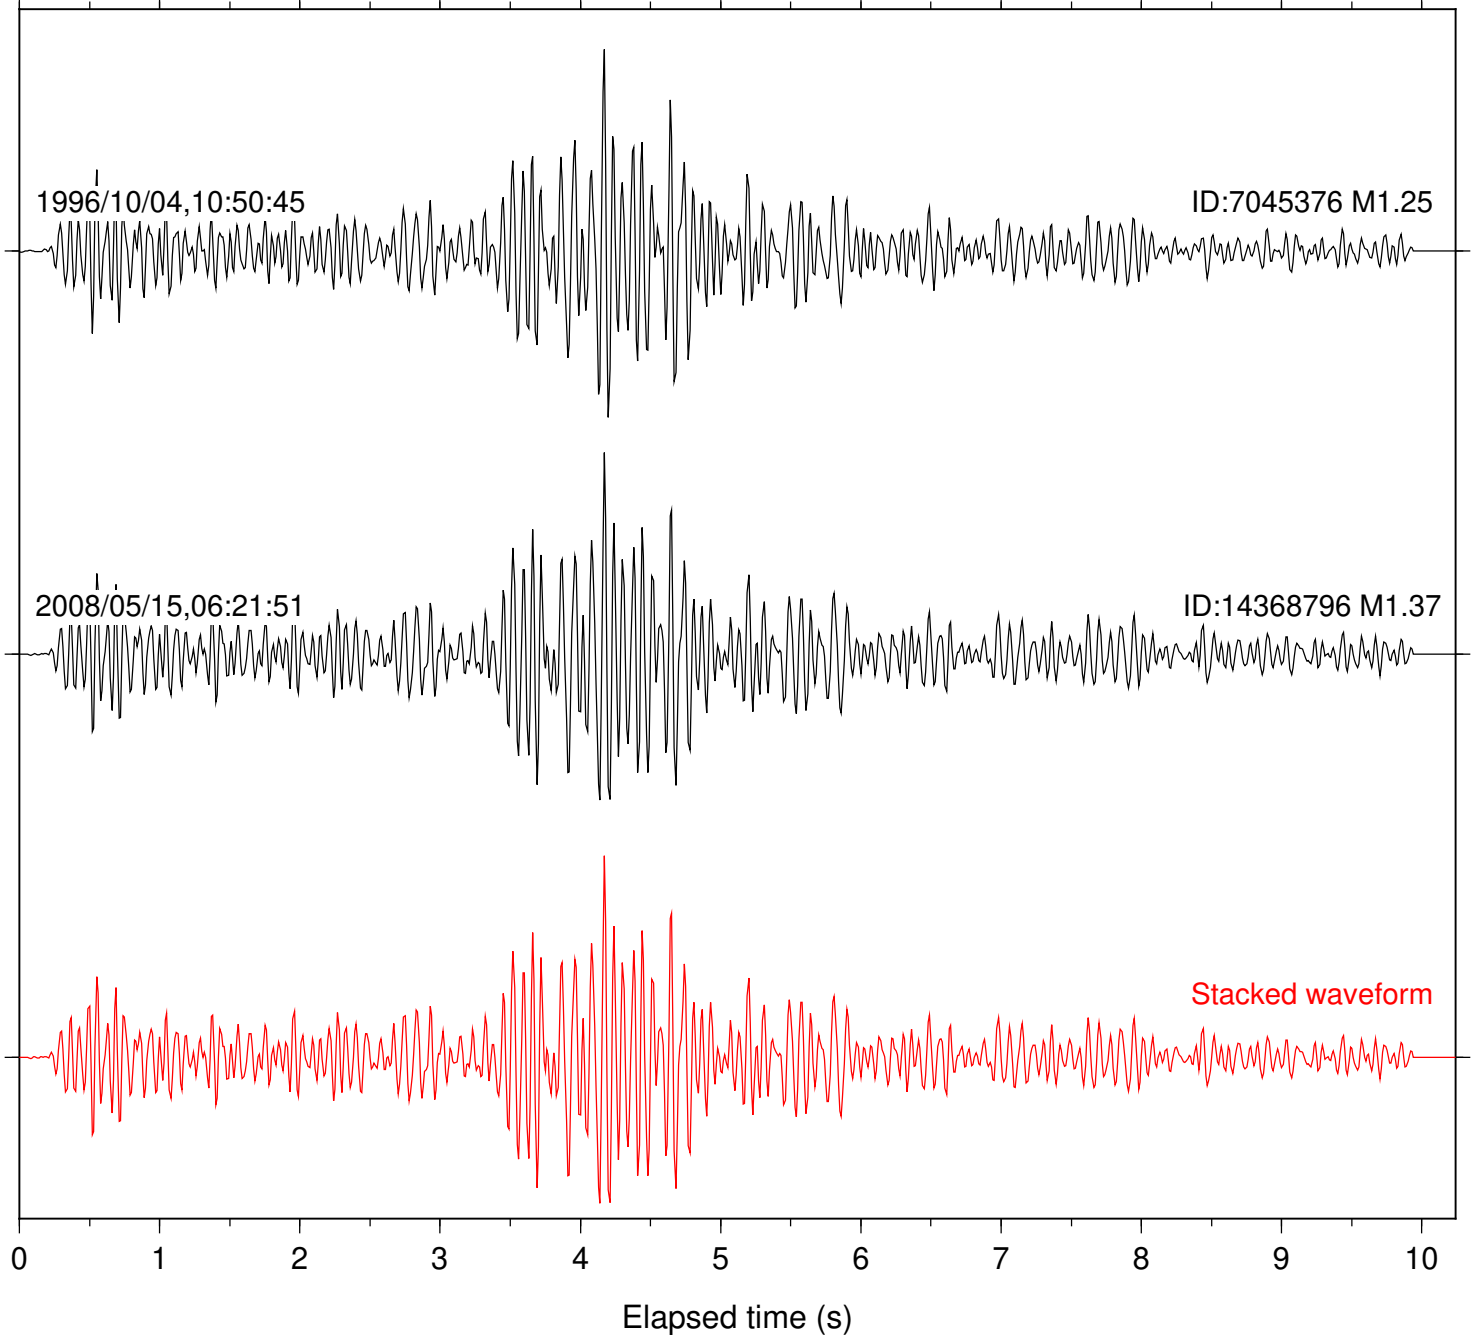

Station: B082 Com: EHZ

Focal depth: 16.60 km

Station: B084 Com: EHZ

Focal depth: 16.60 km

Station: B087 Com: EHZ

Focal depth: 16.60 km

Station: B088 Com: EHZ

Focal depth: 16.60 km

Station: DGR Com: HHZ

Focal depth: 16.60 km

Station: FRD Com: HHZ

Focal depth: 16.60 km

Station: KNW Com: HHZ

Focal depth: 16.60 km

1996/10/04,10:51:07

ID:7045376 M1.25

2018/11/13,00:14:11

ID:38360720 M1.12

Stacked waveform

Station: PFO Com: HHZ

Focal depth: 16.60 km

Station: POB2 Com: HHZ

Focal depth: 17.39 km

Station: SND Com: HHZ

Focal depth: 17.39 km