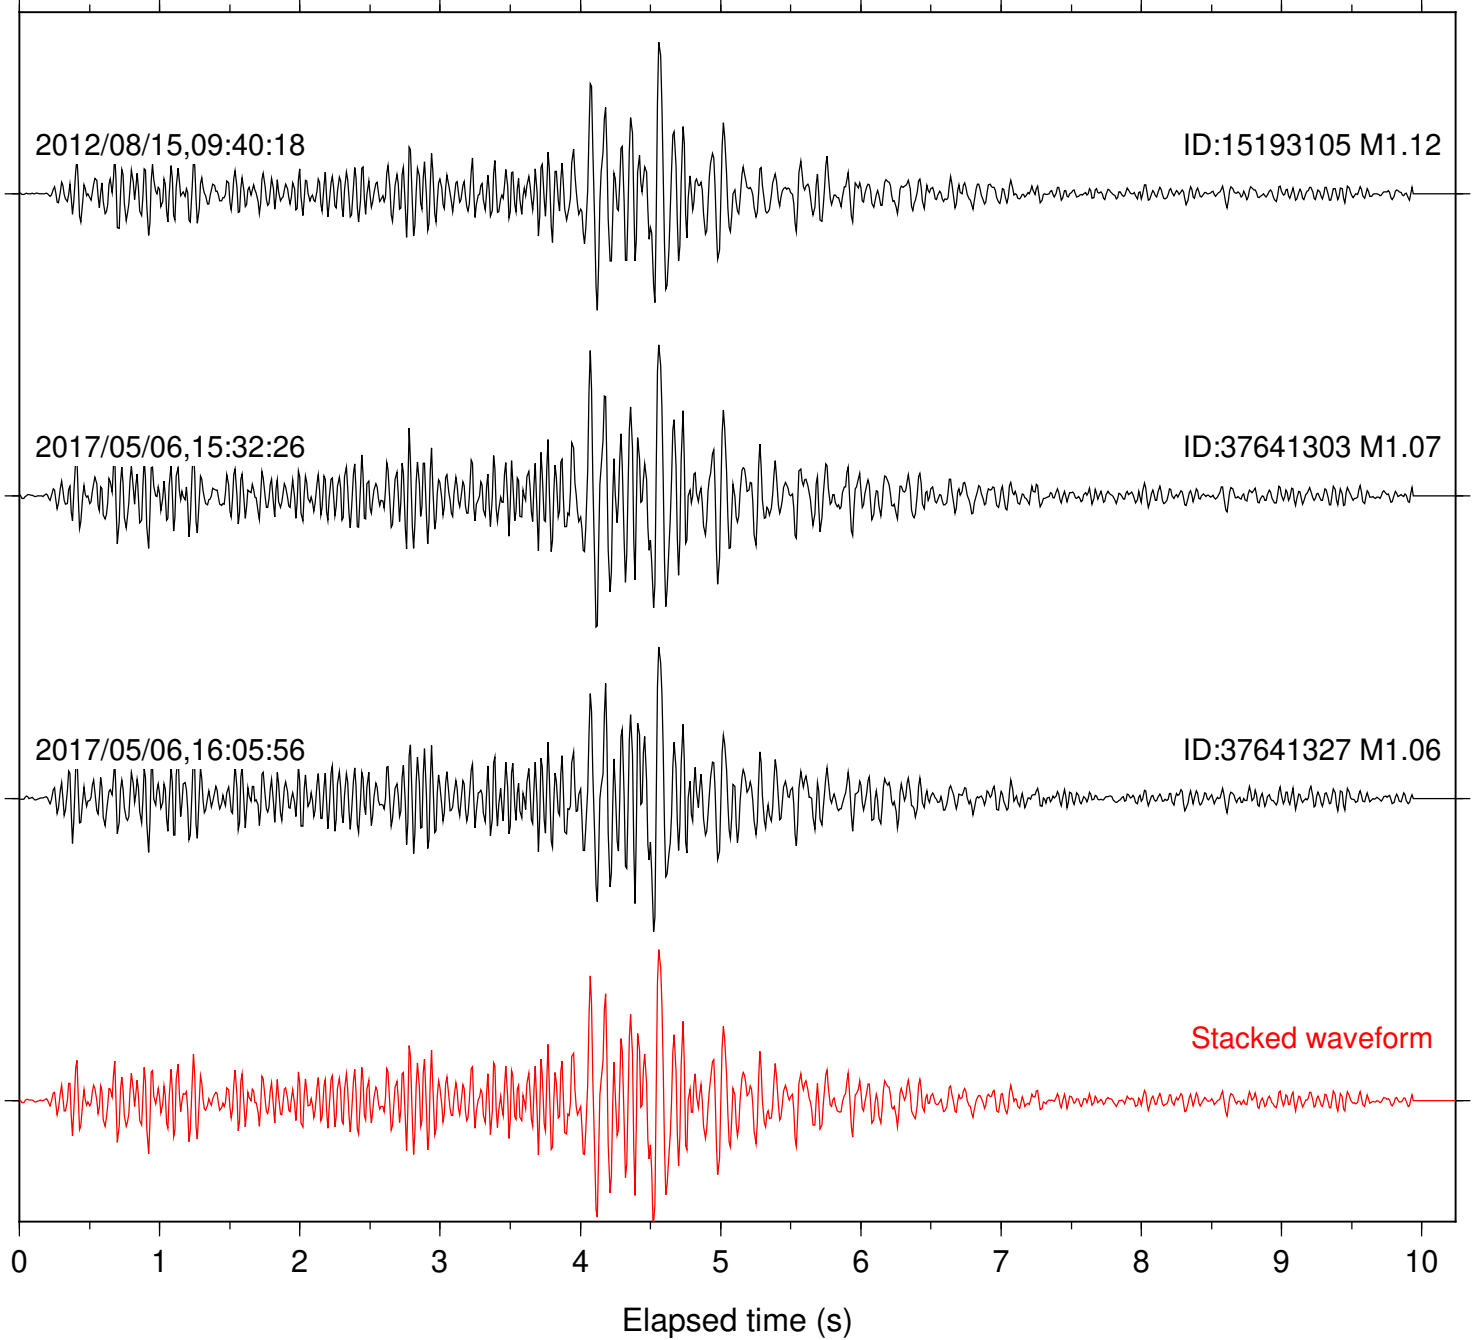

Station: B082 Com: EHZ

Focal depth: 10.68 km

Station: B084 Com: EHZ

Focal depth: 10.68 km

Station: B086 Com: EHZ

Focal depth: 10.68 km

Station: B087 Com: EHZ

Focal depth: 10.68 km

Station: B088 Com: EHZ

Focal depth: 10.68 km

Station: B946 Com: EHZ

Focal depth: 10.68 km

Station: CRY Com: HHZ

Focal depth: 10.72 km

Station: CSH Com: HHZ

Focal depth: 10.68 km

Station: FRD Com: HHZ

Focal depth: 10.68 km

Station: LVA2 Com: HHZ

Focal depth: 10.68 km

Station: PFO Com: HHZ

Focal depth: 10.72 km

Station: PMD Com: HHZ

Focal depth: 10.68 km

Station: SND Com: HHZ

Focal depth: 10.72 km

Station: TOR Com: HHZ

Focal depth: 10.68 km