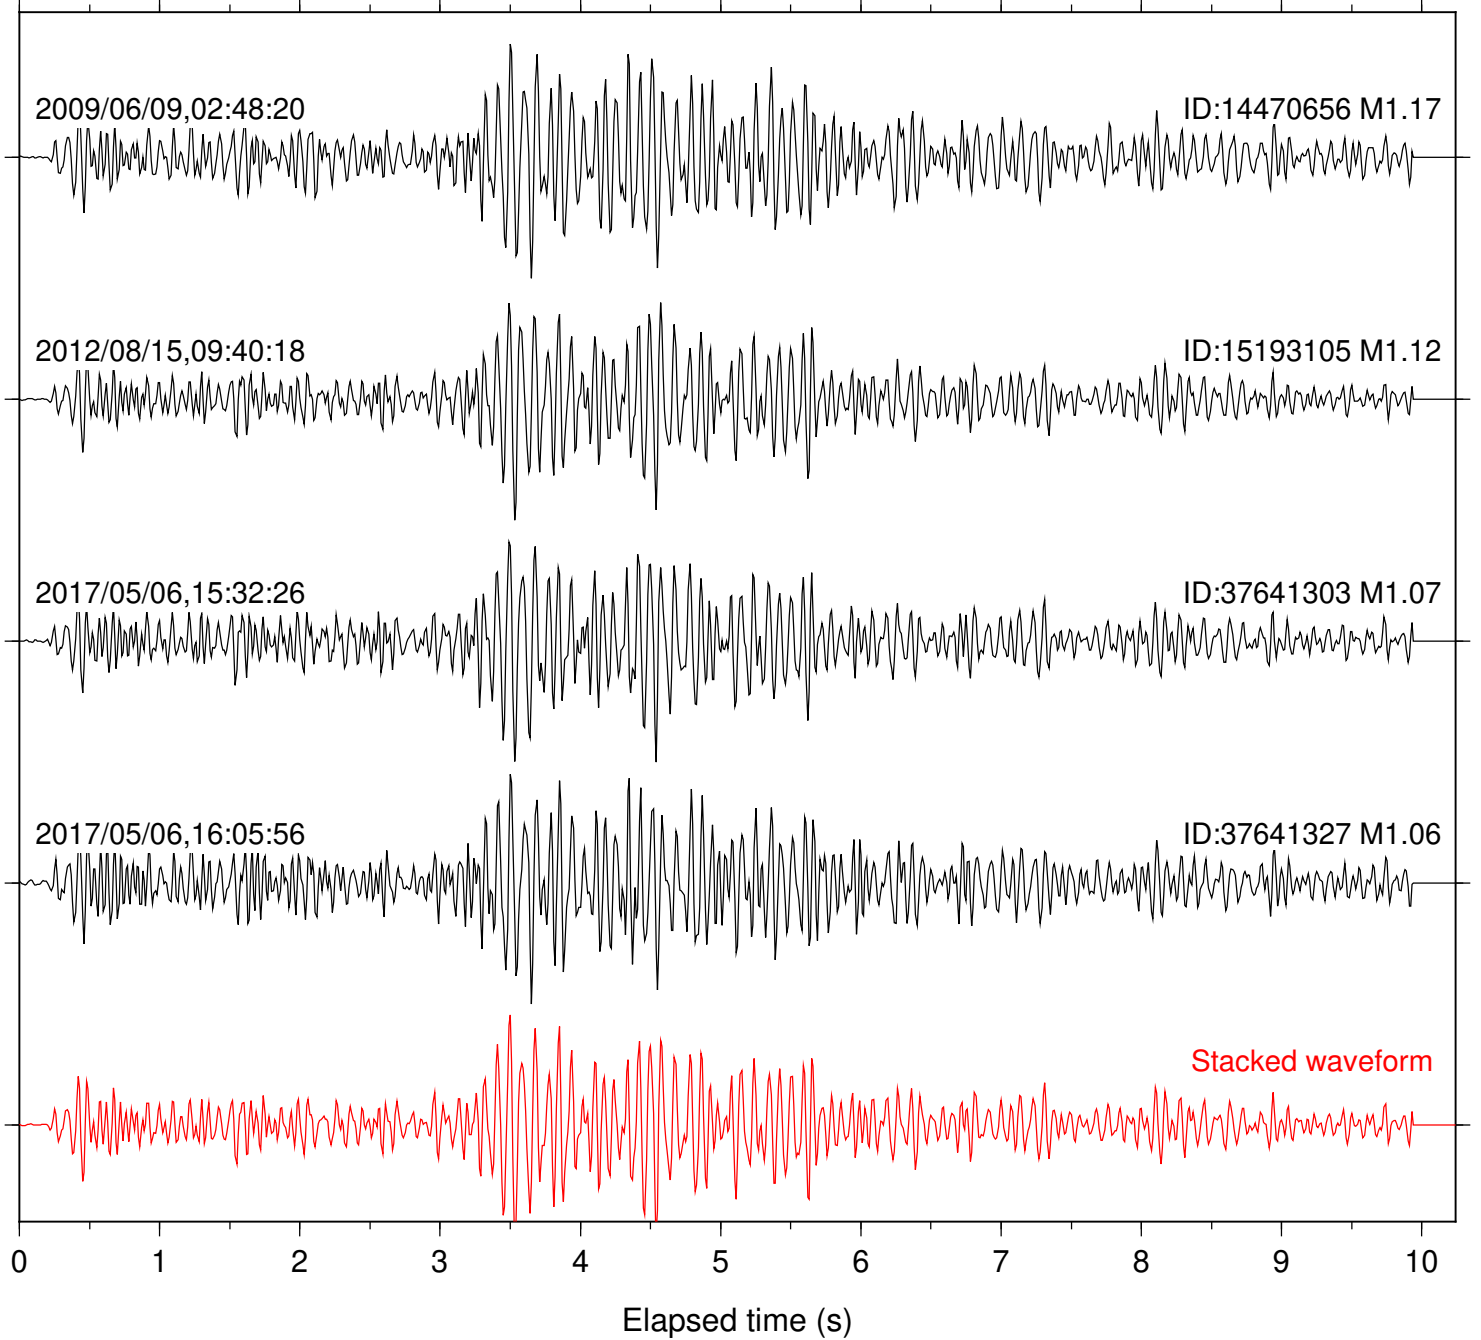

Station: B082 Com: EHZ

Focal depth: 10.68 km

Station: B084 Com: EHZ

Focal depth: 10.68 km

Station: B086 Com: EHZ

Focal depth: 10.68 km

Station: B087 Com: EHZ

Focal depth: 10.68 km

Station: B088 Com: EHZ

Focal depth: 10.68 km

Station: B946 Com: EHZ

Focal depth: 10.68 km

Station: CRY Com: HHZ

Focal depth: 10.72 km

Station: CSH Com: HHZ

Focal depth: 10.68 km

Station: FRD Com: HHZ

Focal depth: 10.68 km

Station: LVA2 Com: HHZ

Focal depth: 10.68 km

Station: PFO Com: HHZ

Focal depth: 10.72 km

Station: PMD Com: HHZ

Focal depth: 10.68 km

Station: SND Com: HHZ

Focal depth: 10.72 km

Station: TOR Com: HHZ

Focal depth: 10.68 km