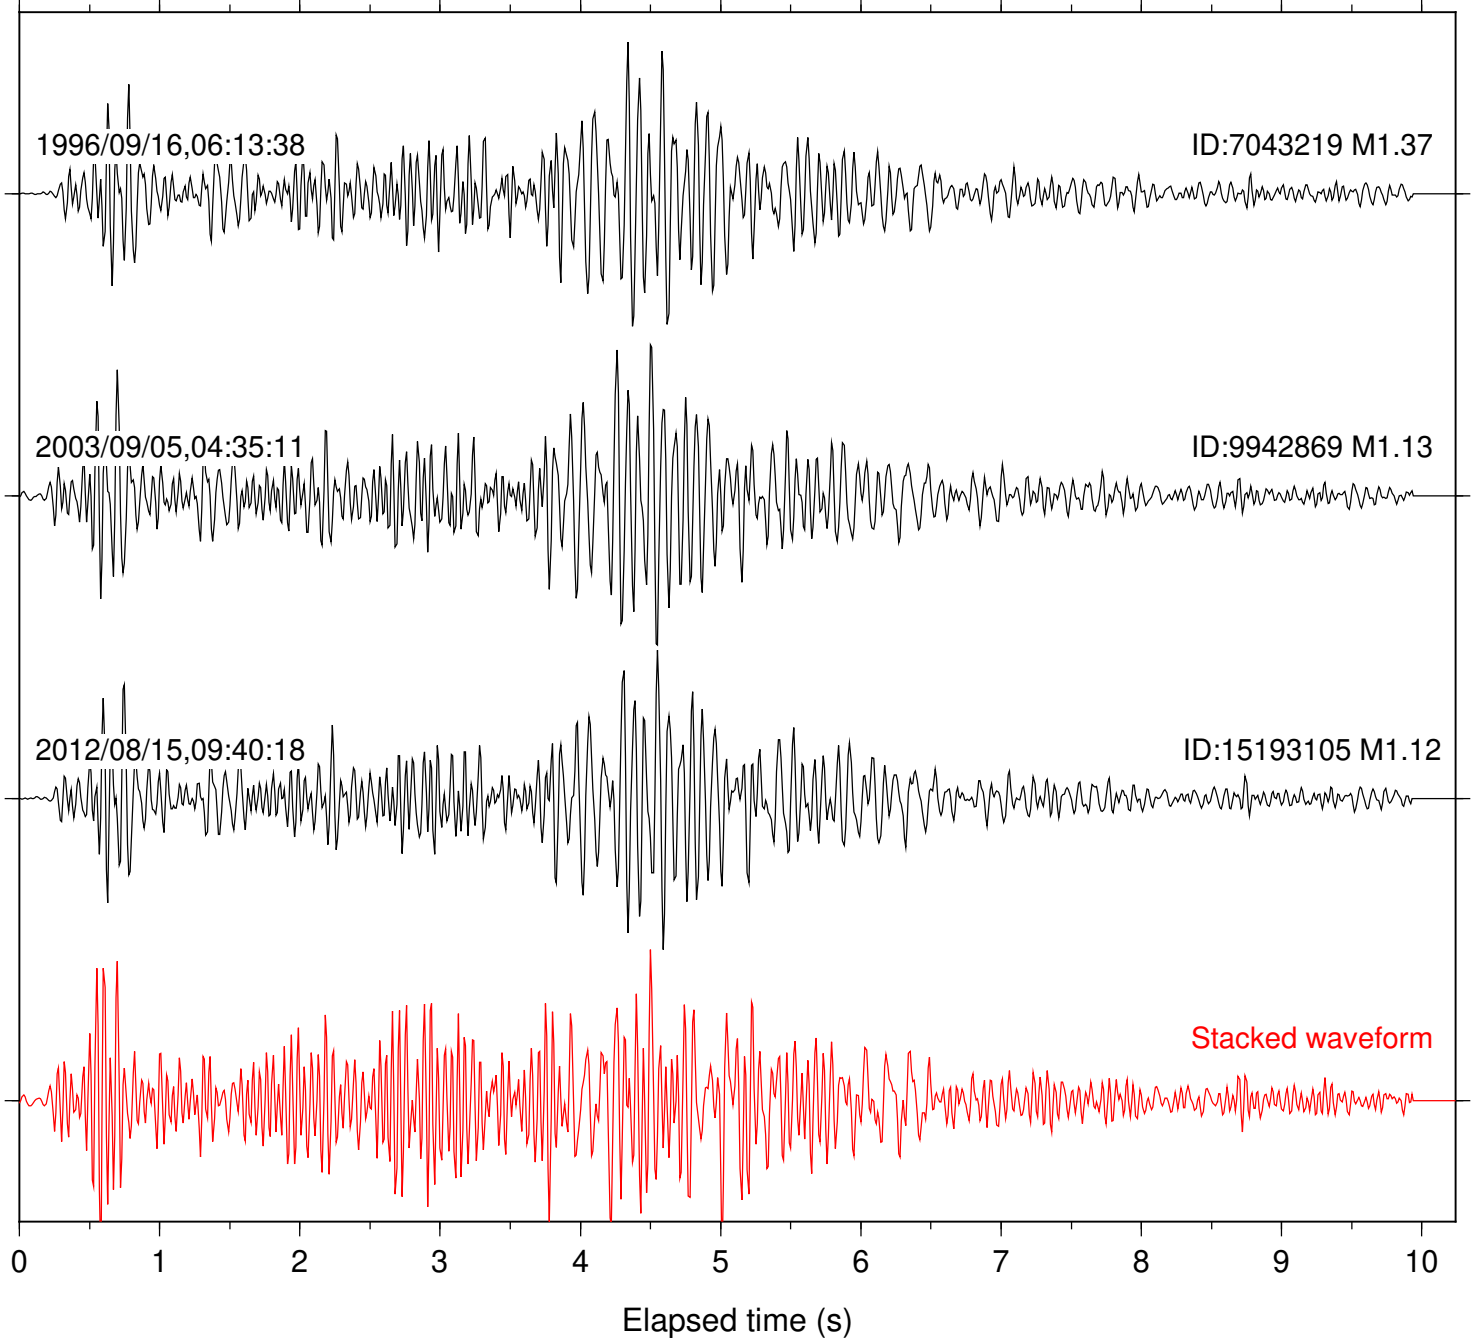

Station: B082 Com: EHZ

Focal depth: 10.68 km

Station: B084 Com: EHZ

Focal depth: 10.68 km

Station: B086 Com: EHZ

Focal depth: 10.68 km

Station: B087 Com: EHZ

Focal depth: 10.68 km

Station: B088 Com: EHZ

Focal depth: 10.68 km

Station: B946 Com: EHZ

Focal depth: 10.68 km

Station: CRY Com: HHZ

Focal depth: 10.72 km

Station: CSH Com: HHZ

Focal depth: 10.68 km

Station: FRD Com: HHZ

Focal depth: 10.68 km

Station: LVA2 Com: HHZ

Focal depth: 10.68 km

Station: PFO Com: HHZ

Focal depth: 10.72 km

Station: PMD Com: HHZ

Focal depth: 10.68 km

Station: SND Com: HHZ

Focal depth: 10.72 km

Station: TOR Com: HHZ

Focal depth: 10.68 km