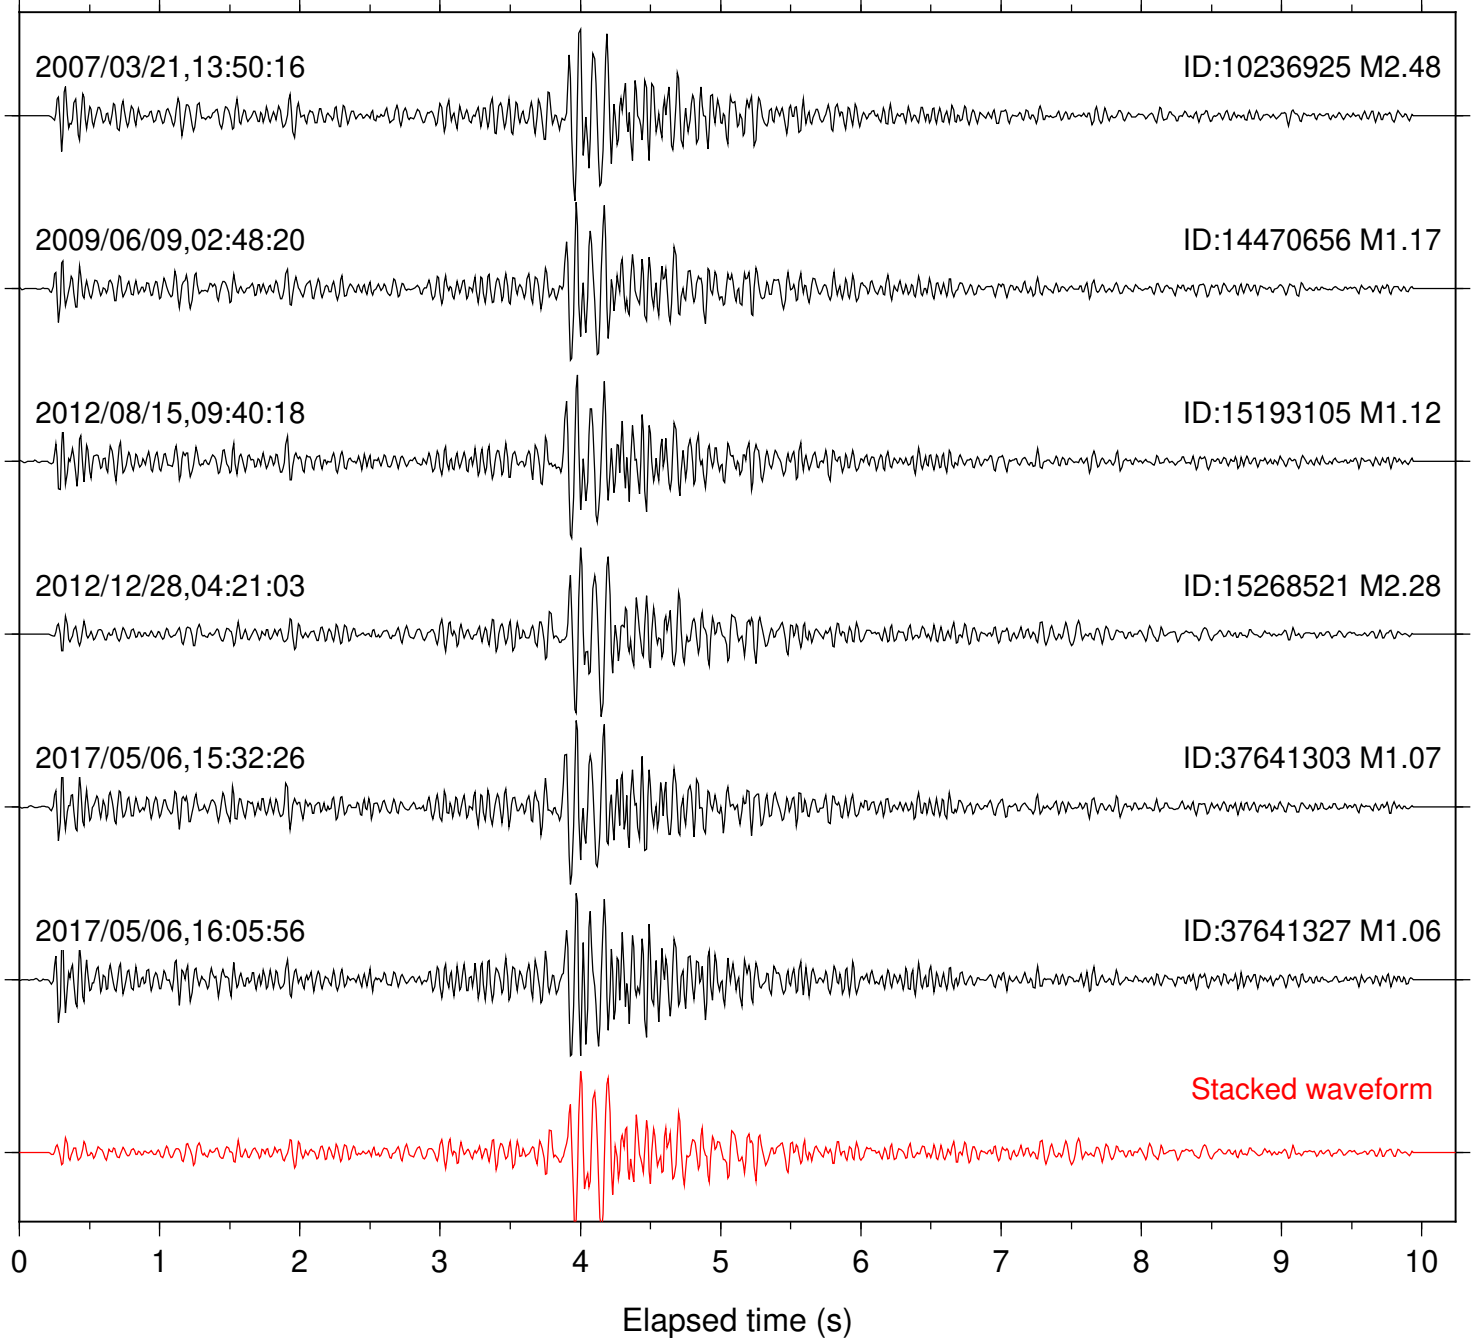

Station: B082 Com: EHZ

Focal depth: 10.68 km

Station: B084 Com: EHZ

Focal depth: 10.68 km

Station: B086 Com: EHZ

Focal depth: 10.68 km

Station: B087 Com: EHZ

Focal depth: 10.68 km

Station: B088 Com: EHZ

Focal depth: 10.68 km

Station: B946 Com: EHZ

Focal depth: 10.68 km

Station: CRY Com: HHZ

Focal depth: 10.72 km

Station: CSH Com: HHZ

Focal depth: 10.68 km

Station: FRD Com: HHZ

Focal depth: 10.68 km

Station: LVA2 Com: HHZ

Focal depth: 10.68 km

Station: PFO Com: HHZ

Focal depth: 10.72 km

Station: PMD Com: HHZ

Focal depth: 10.68 km

Station: SND Com: HHZ

Focal depth: 10.72 km

Station: TOR Com: HHZ

Focal depth: 10.68 km