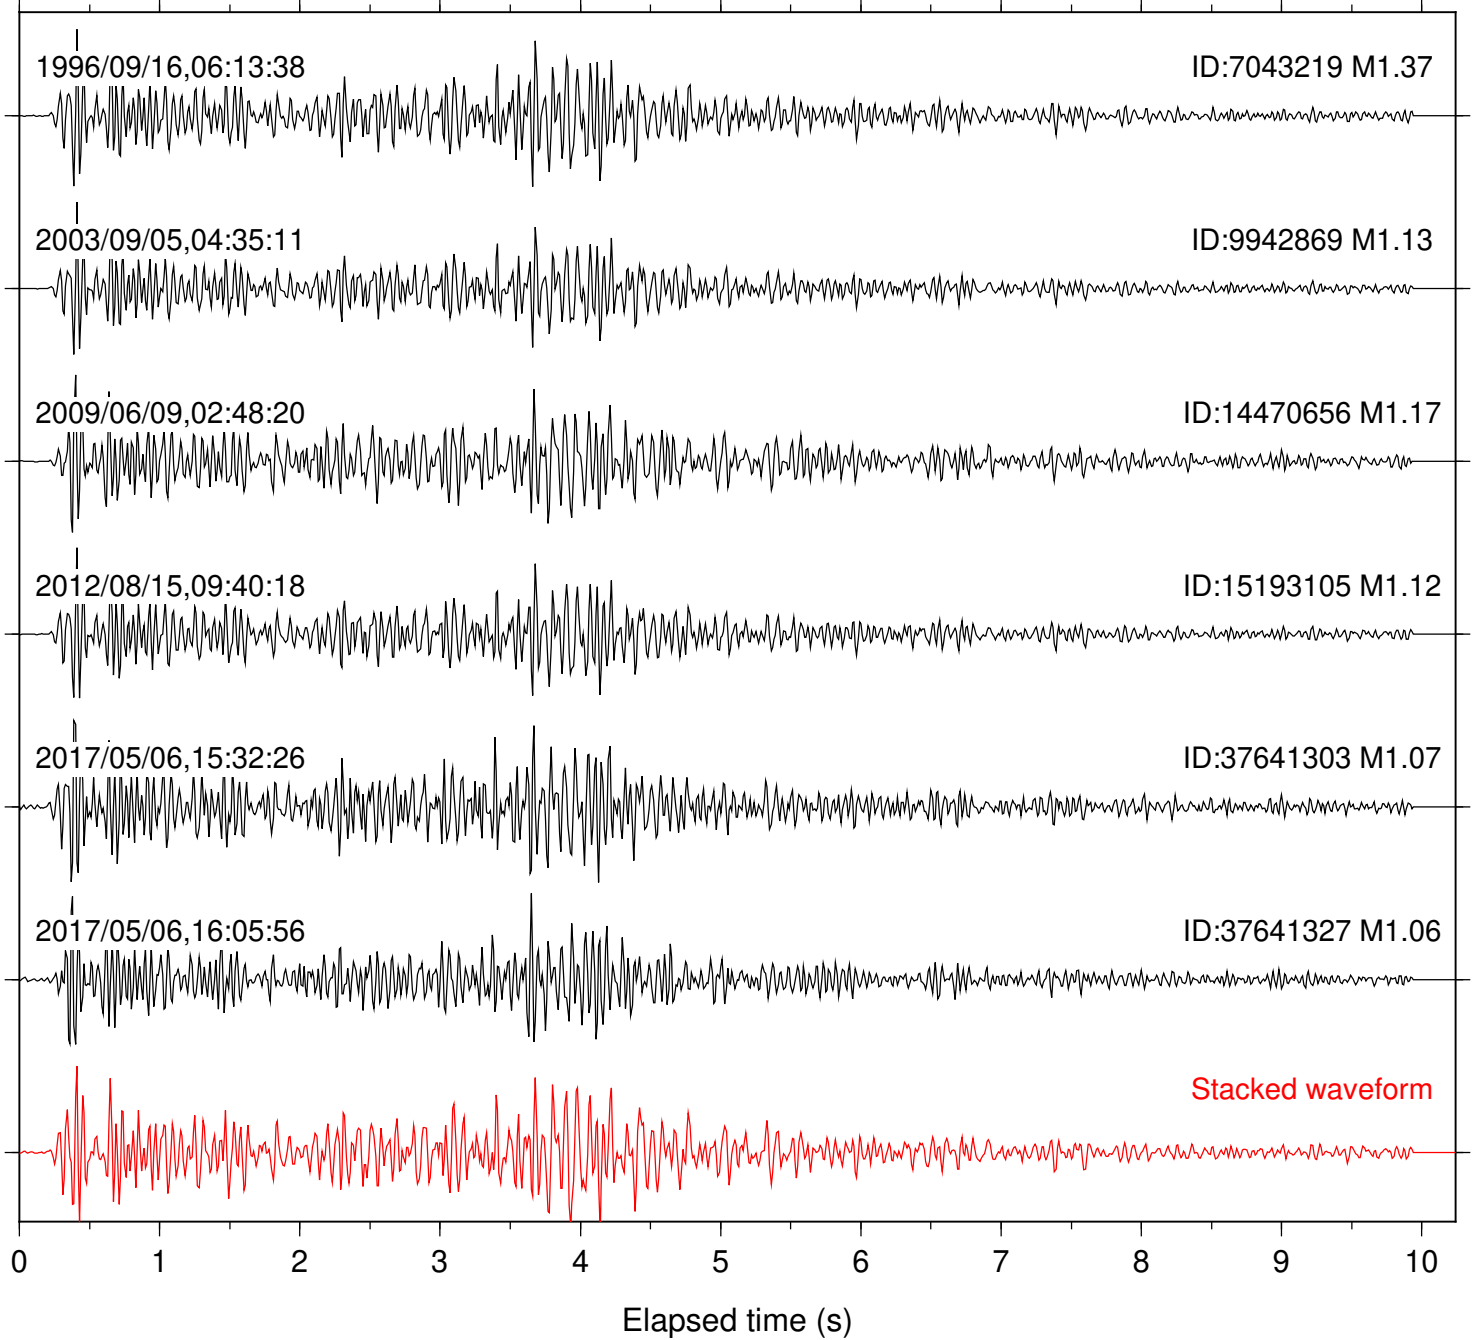

Station: B082 Com: EHZ

Focal depth: 10.68 km

Station: B084 Com: EHZ

Focal depth: 10.68 km

Station: B086 Com: EHZ

Focal depth: 10.68 km

Station: B087 Com: EHZ

Focal depth: 10.68 km

Station: B088 Com: EHZ

Focal depth: 10.68 km

Station: B946 Com: EHZ

Focal depth: 10.68 km

Station: CRY Com: HHZ

Focal depth: 10.72 km

Station: CSH Com: HHZ

Focal depth: 10.68 km

Station: FRD Com: HHZ

Focal depth: 10.68 km

Station: LVA2 Com: HHZ

Focal depth: 10.68 km

Station: PFO Com: HHZ

Focal depth: 10.72 km

Station: PMD Com: HHZ

Focal depth: 10.68 km

Station: SND Com: HHZ

Focal depth: 10.72 km

Station: TOR Com: HHZ

Focal depth: 10.68 km