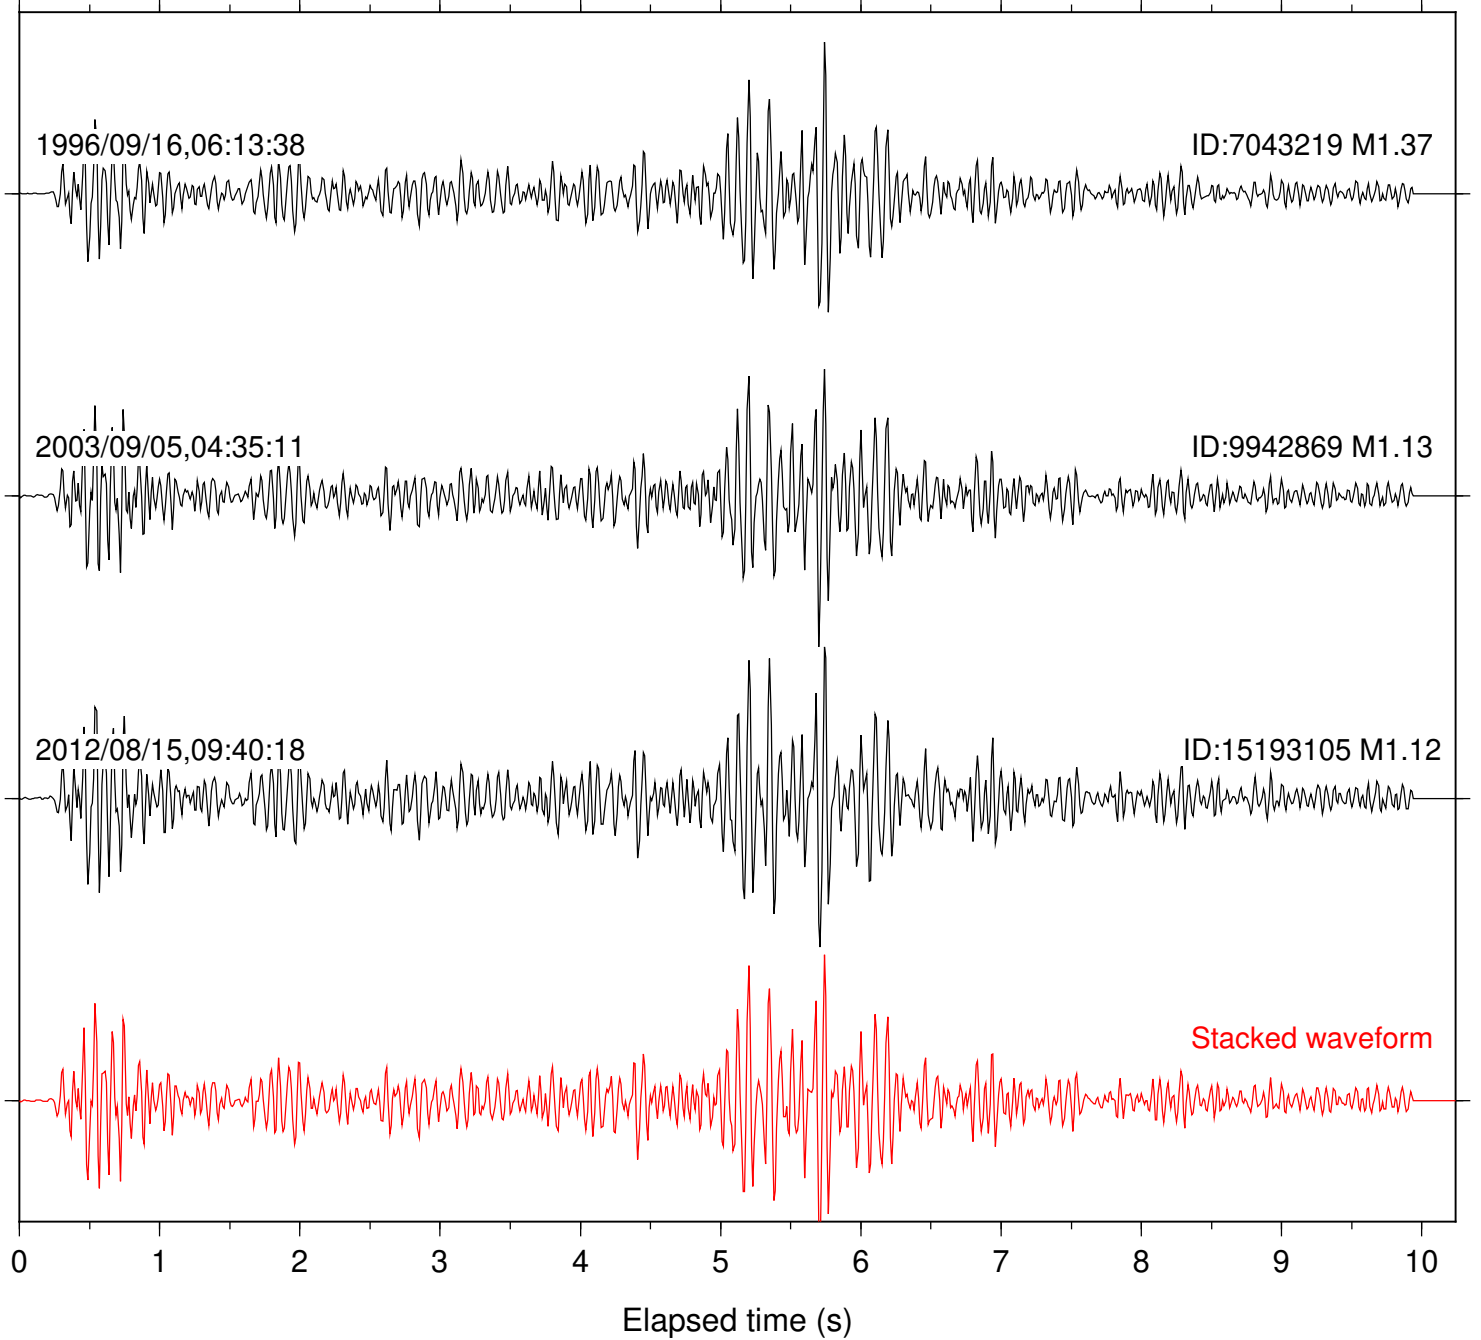

Station: B082 Com: EHZ

Focal depth: 10.68 km

Station: B084 Com: EHZ

Focal depth: 10.68 km

Station: B086 Com: EHZ

Focal depth: 10.68 km

Station: B087 Com: EHZ

Focal depth: 10.68 km

Station: B088 Com: EHZ

Focal depth: 10.68 km

Station: B946 Com: EHZ

Focal depth: 10.68 km

Station: CRY Com: HHZ

Focal depth: 10.72 km

Station: CSH Com: HHZ

Focal depth: 10.68 km

Station: FRD Com: HHZ

Focal depth: 10.68 km

Station: LVA2 Com: HHZ

Focal depth: 10.68 km

Station: PFO Com: HHZ

Focal depth: 10.72 km

Station: PMD Com: HHZ

Focal depth: 10.68 km

Station: SND Com: HHZ

Focal depth: 10.72 km

Station: TOR Com: HHZ

Focal depth: 10.68 km