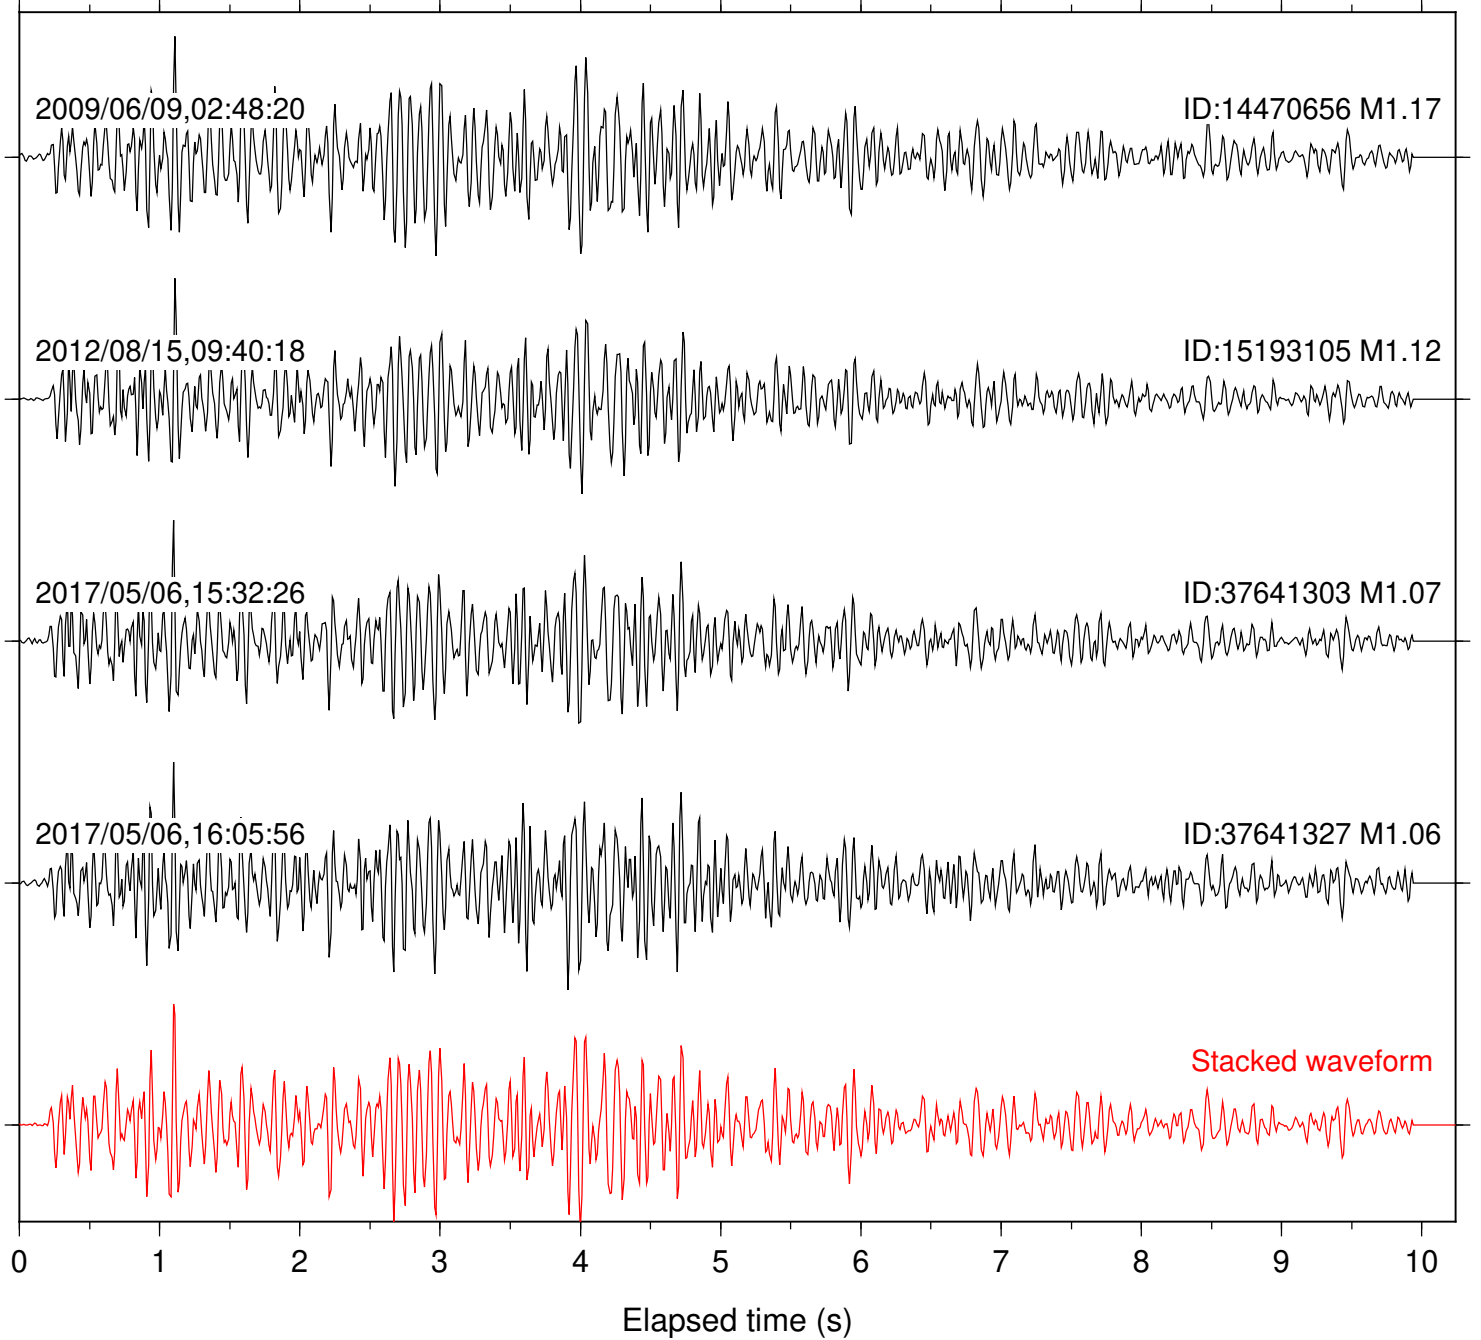

Station: B082 Com: EHZ

Focal depth: 10.68 km

Station: B084 Com: EHZ

Focal depth: 10.68 km

Station: B086 Com: EHZ

Focal depth: 10.68 km

Station: B087 Com: EHZ

Focal depth: 10.68 km

Station: B088 Com: EHZ

Focal depth: 10.68 km

Station: B946 Com: EHZ

Focal depth: 10.68 km

Station: CRY Com: HHZ

Focal depth: 10.72 km

Station: CSH Com: HHZ

Focal depth: 10.68 km

Station: FRD Com: HHZ

Focal depth: 10.68 km

Station: LVA2 Com: HHZ

Focal depth: 10.68 km

Station: PFO Com: HHZ

Focal depth: 10.72 km

Station: PMD Com: HHZ

Focal depth: 10.68 km

Station: SND Com: HHZ

Focal depth: 10.72 km

Station: TOR Com: HHZ

Focal depth: 10.68 km