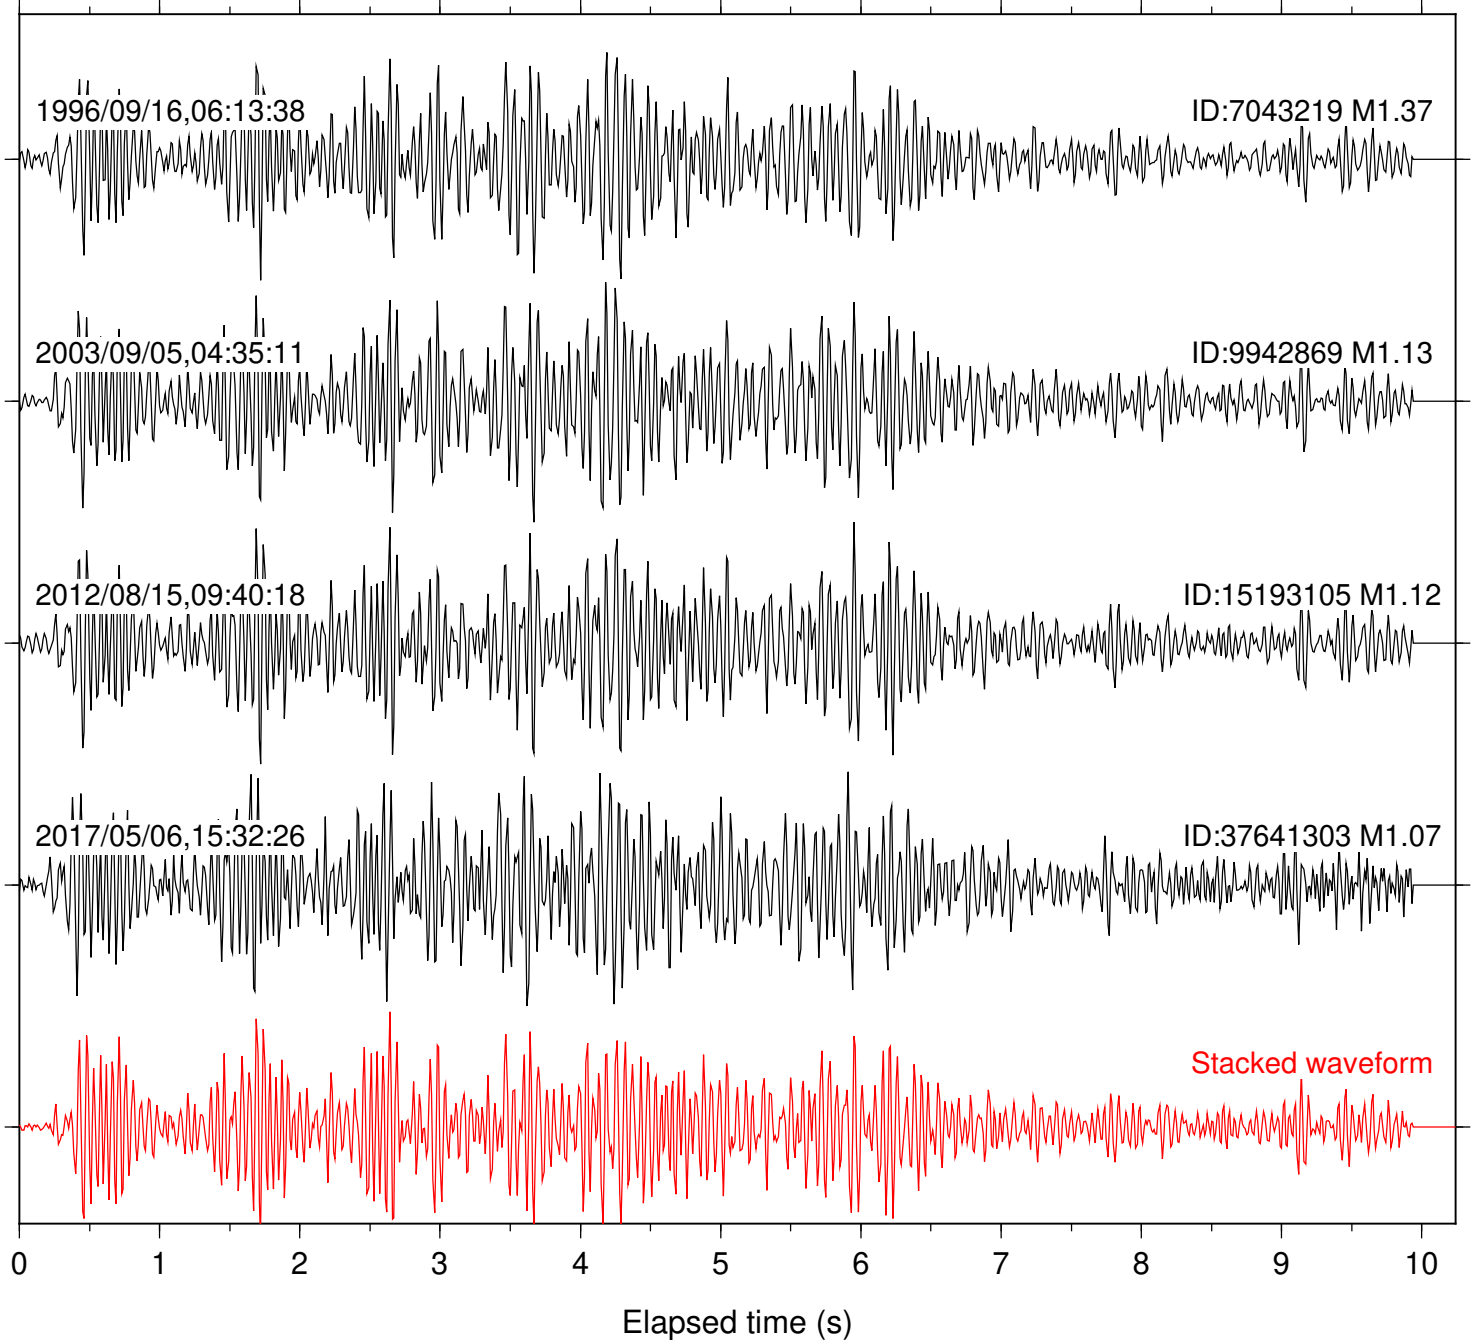

Station: B082 Com: EHZ

Focal depth: 10.68 km

Station: B084 Com: EHZ

Focal depth: 10.68 km

Station: B086 Com: EHZ

Focal depth: 10.68 km

Station: B087 Com: EHZ

Focal depth: 10.68 km

Station: B088 Com: EHZ

Focal depth: 10.68 km

Station: B946 Com: EHZ

Focal depth: 10.68 km

Station: CRY Com: HHZ

Focal depth: 10.72 km

Station: CSH Com: HHZ

Focal depth: 10.68 km

Station: FRD Com: HHZ

Focal depth: 10.68 km

Station: LVA2 Com: HHZ

Focal depth: 10.68 km

Station: PFO Com: HHZ

Focal depth: 10.72 km

Station: PMD Com: HHZ

Focal depth: 10.68 km

Station: SND Com: HHZ

Focal depth: 10.72 km

Station: TOR Com: HHZ

Focal depth: 10.68 km