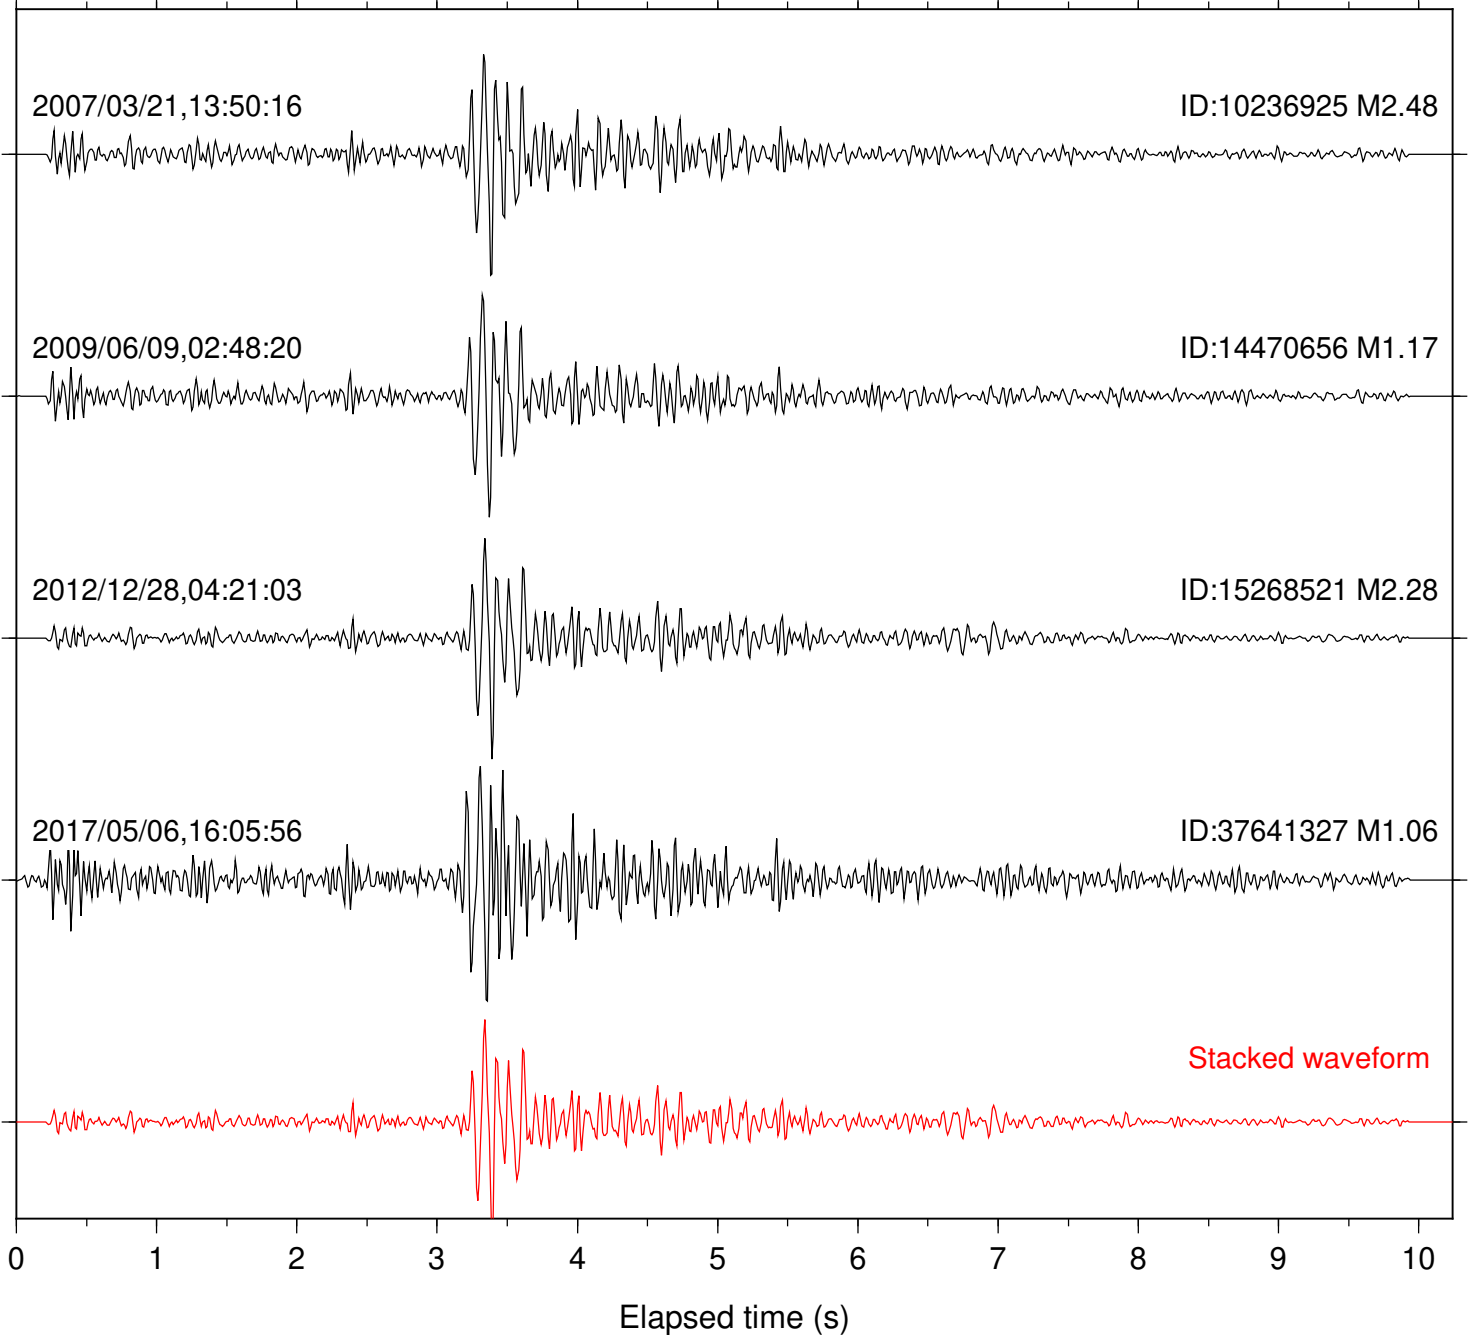

Station: B082 Com: EHZ

Focal depth: 10.68 km

Station: B084 Com: EHZ

Focal depth: 10.68 km

Station: B086 Com: EHZ

Focal depth: 10.68 km

Station: B087 Com: EHZ

Focal depth: 10.68 km

Station: B088 Com: EHZ

Focal depth: 10.68 km

Station: B946 Com: EHZ

Focal depth: 10.68 km

Station: CRY Com: HHZ

Focal depth: 10.72 km

Station: CSH Com: HHZ

Focal depth: 10.68 km

Station: FRD Com: HHZ

Focal depth: 10.68 km

Station: LVA2 Com: HHZ

Focal depth: 10.68 km

Station: PFO Com: HHZ

Focal depth: 10.72 km

Station: PMD Com: HHZ

Focal depth: 10.68 km

Station: SND Com: HHZ

Focal depth: 10.72 km

Station: TOR Com: HHZ

Focal depth: 10.68 km