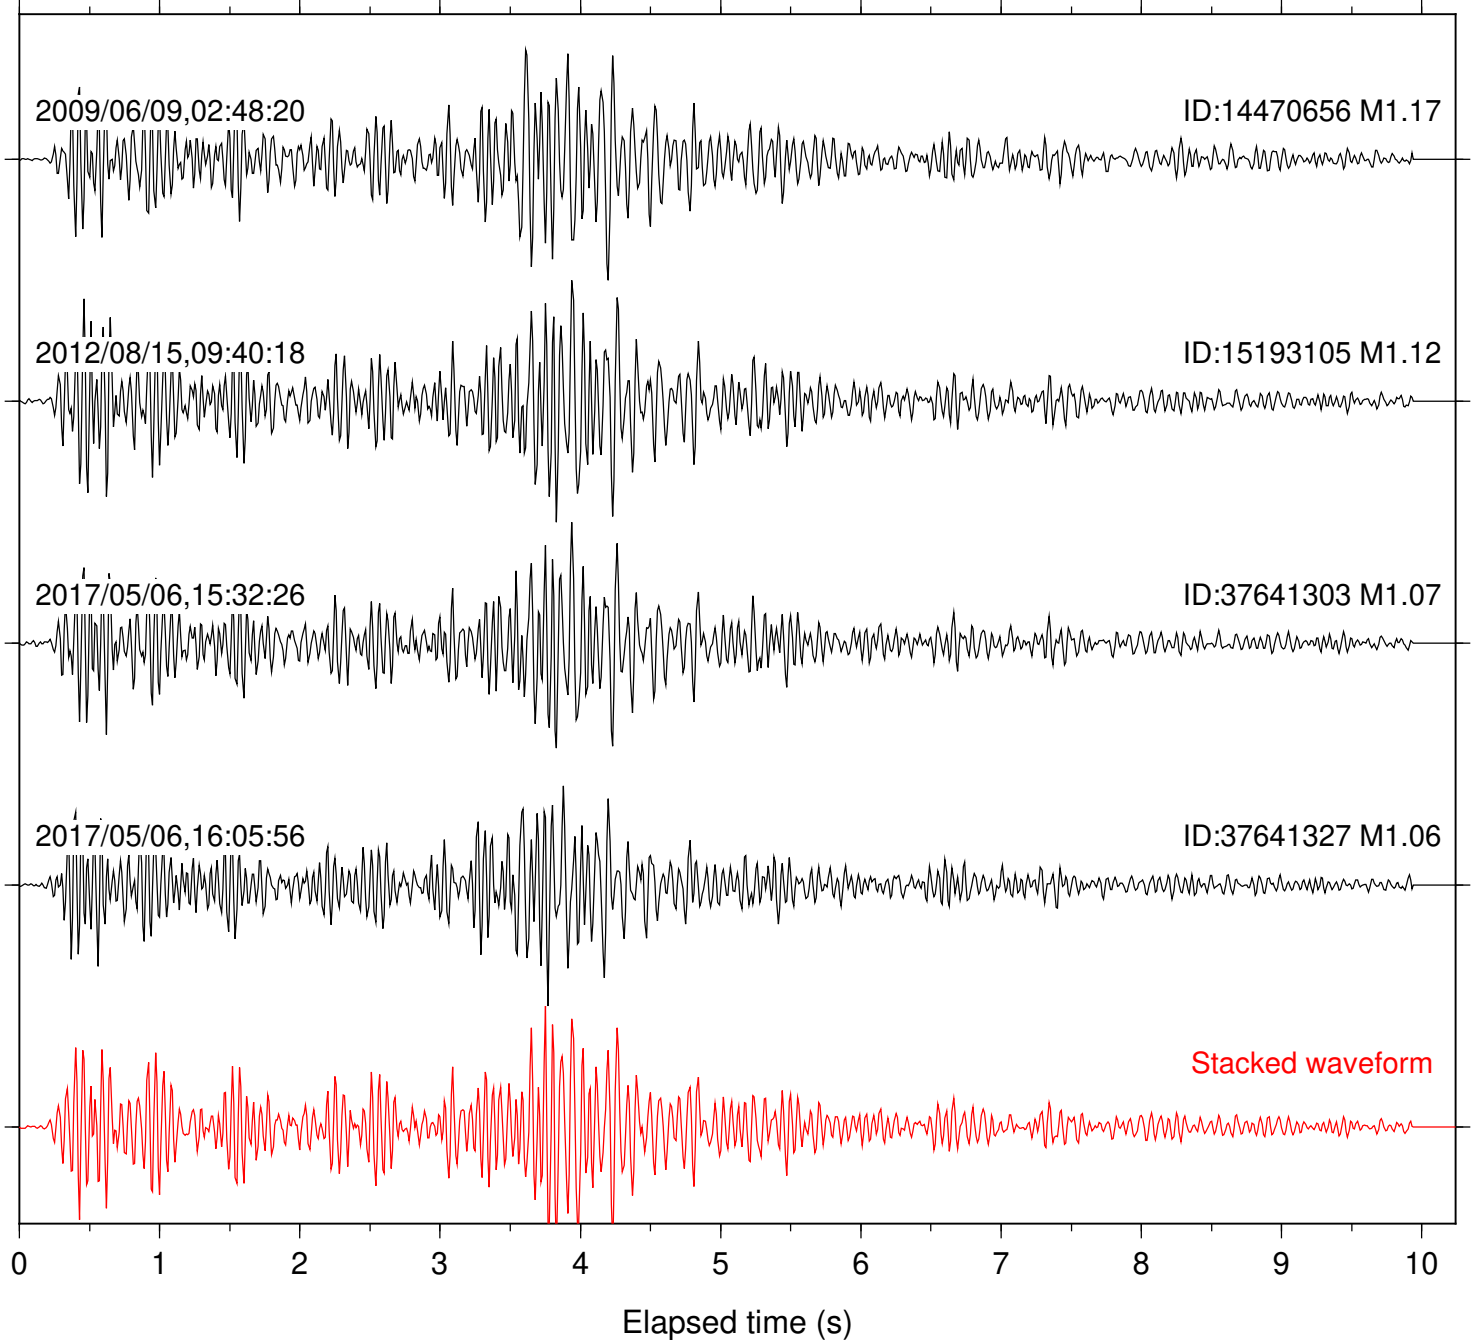

Station: B082 Com: EHZ

Focal depth: 10.68 km

Station: B084 Com: EHZ

Focal depth: 10.68 km

Station: B086 Com: EHZ

Focal depth: 10.68 km

Station: B087 Com: EHZ

Focal depth: 10.68 km

Station: B088 Com: EHZ

Focal depth: 10.68 km

Station: B946 Com: EHZ

Focal depth: 10.68 km

Station: CRY Com: HHZ

Focal depth: 10.72 km

Station: CSH Com: HHZ

Focal depth: 10.68 km

Station: FRD Com: HHZ

Focal depth: 10.68 km

Station: LVA2 Com: HHZ

Focal depth: 10.68 km

Station: PFO Com: HHZ

Focal depth: 10.72 km

Station: PMD Com: HHZ

Focal depth: 10.68 km

Station: SND Com: HHZ

Focal depth: 10.72 km

Station: TOR Com: HHZ

Focal depth: 10.68 km