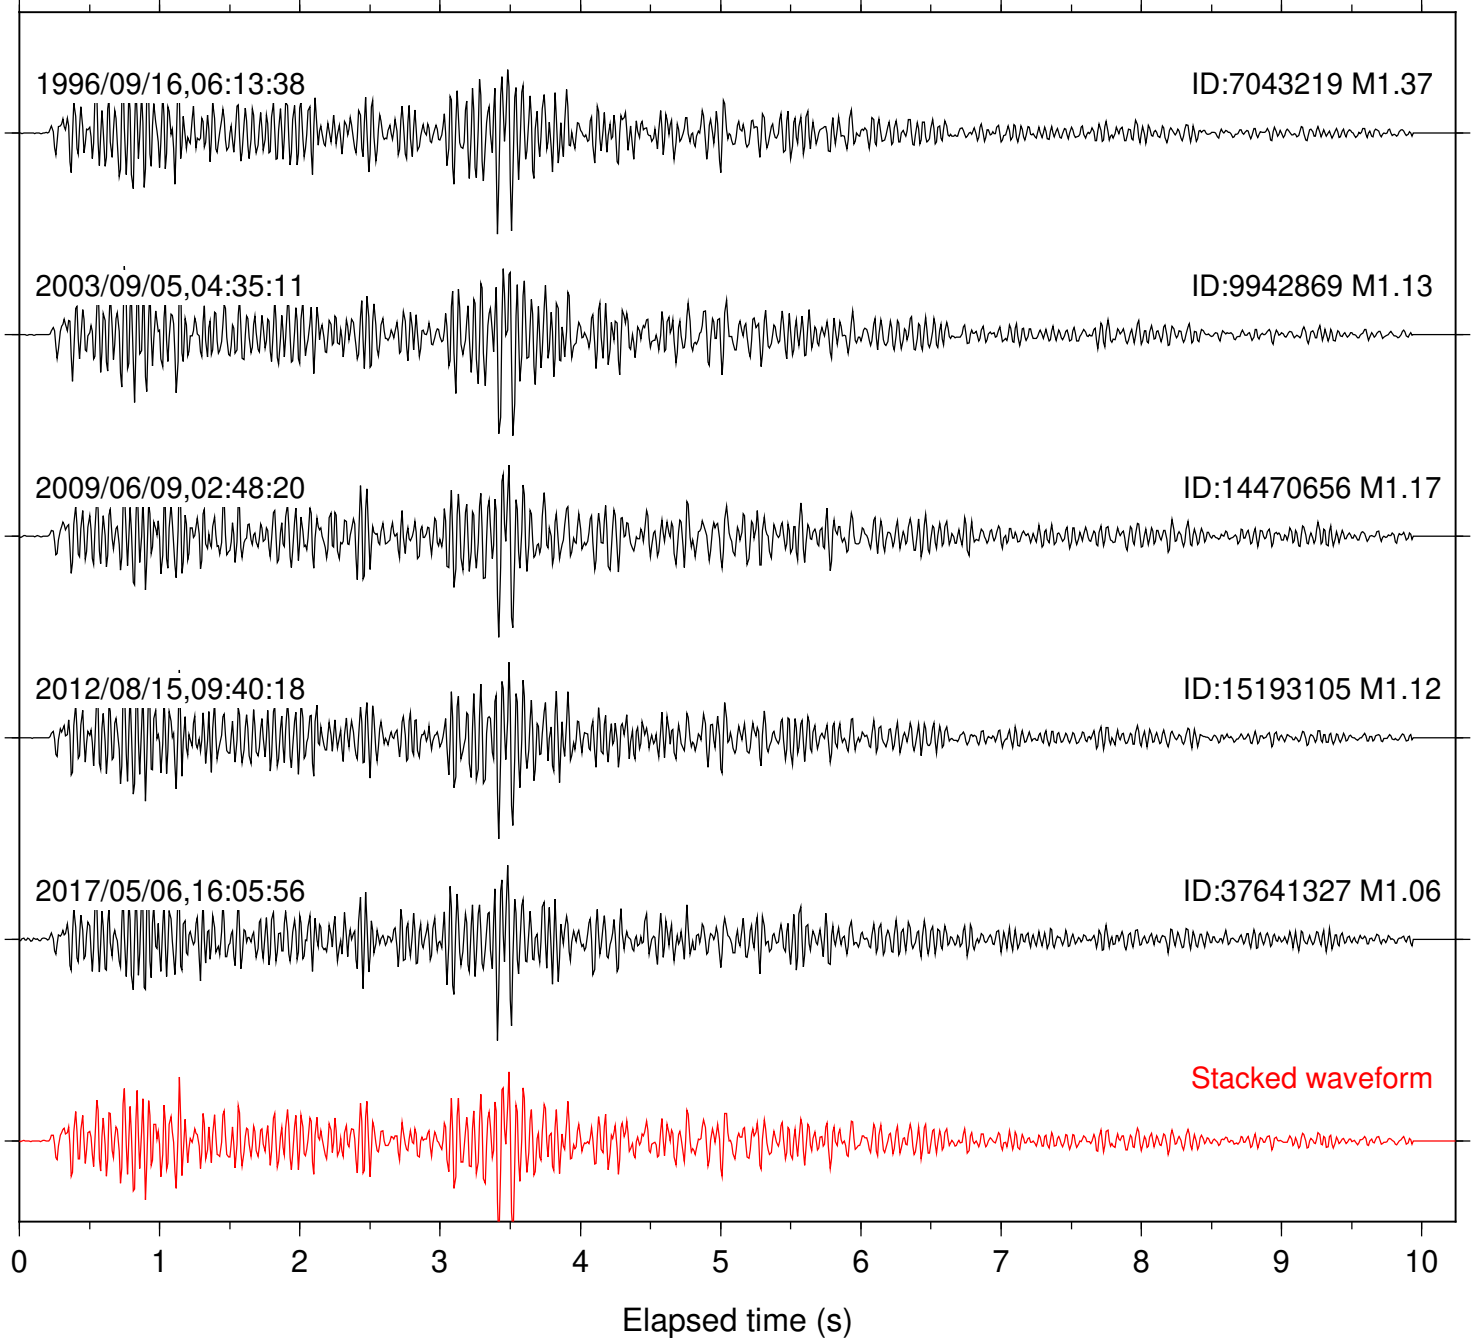

Station: B082 Com: EHZ

Focal depth: 10.68 km

Station: B084 Com: EHZ

Focal depth: 10.68 km

Station: B086 Com: EHZ

Focal depth: 10.68 km

Station: B087 Com: EHZ

Focal depth: 10.68 km

Station: B088 Com: EHZ

Focal depth: 10.68 km

Station: B946 Com: EHZ

Focal depth: 10.68 km

Station: CRY Com: HHZ

Focal depth: 10.72 km

Station: CSH Com: HHZ

Focal depth: 10.68 km

Station: FRD Com: HHZ

Focal depth: 10.68 km

Station: LVA2 Com: HHZ

Focal depth: 10.68 km

Station: PFO Com: HHZ

Focal depth: 10.72 km

Station: PMD Com: HHZ

Focal depth: 10.68 km

Station: SND Com: HHZ

Focal depth: 10.72 km

Station: TOR Com: HHZ

Focal depth: 10.68 km