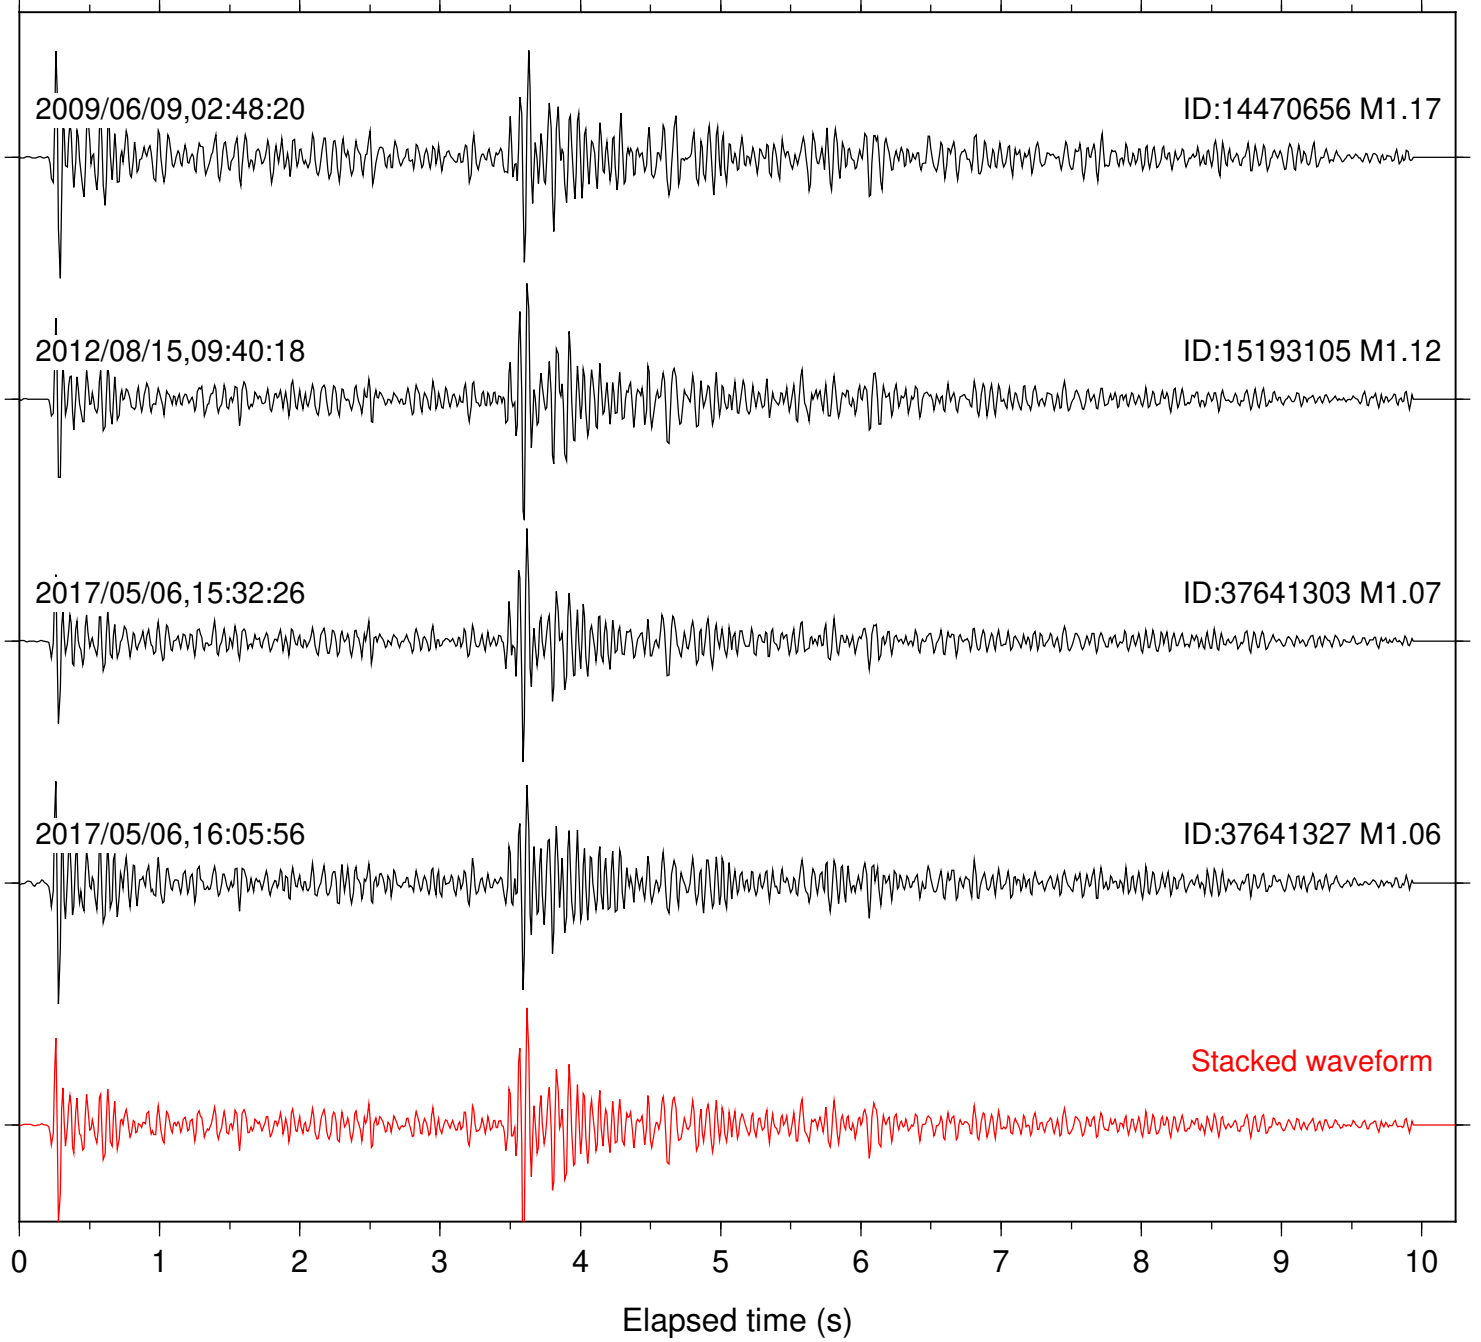

Station: B082 Com: EHZ

Focal depth: 10.68 km

Station: B084 Com: EHZ

Focal depth: 10.68 km

Station: B086 Com: EHZ

Focal depth: 10.68 km

Station: B087 Com: EHZ

Focal depth: 10.68 km

Station: B088 Com: EHZ

Focal depth: 10.68 km

Station: B946 Com: EHZ

Focal depth: 10.68 km

Station: CRY Com: HHZ

Focal depth: 10.72 km

Station: CSH Com: HHZ

Focal depth: 10.68 km

Station: FRD Com: HHZ

Focal depth: 10.68 km

Station: LVA2 Com: HHZ

Focal depth: 10.68 km

Station: PFO Com: HHZ

Focal depth: 10.72 km

Station: PMD Com: HHZ

Focal depth: 10.68 km

Station: SND Com: HHZ

Focal depth: 10.72 km

Station: TOR Com: HHZ

Focal depth: 10.68 km