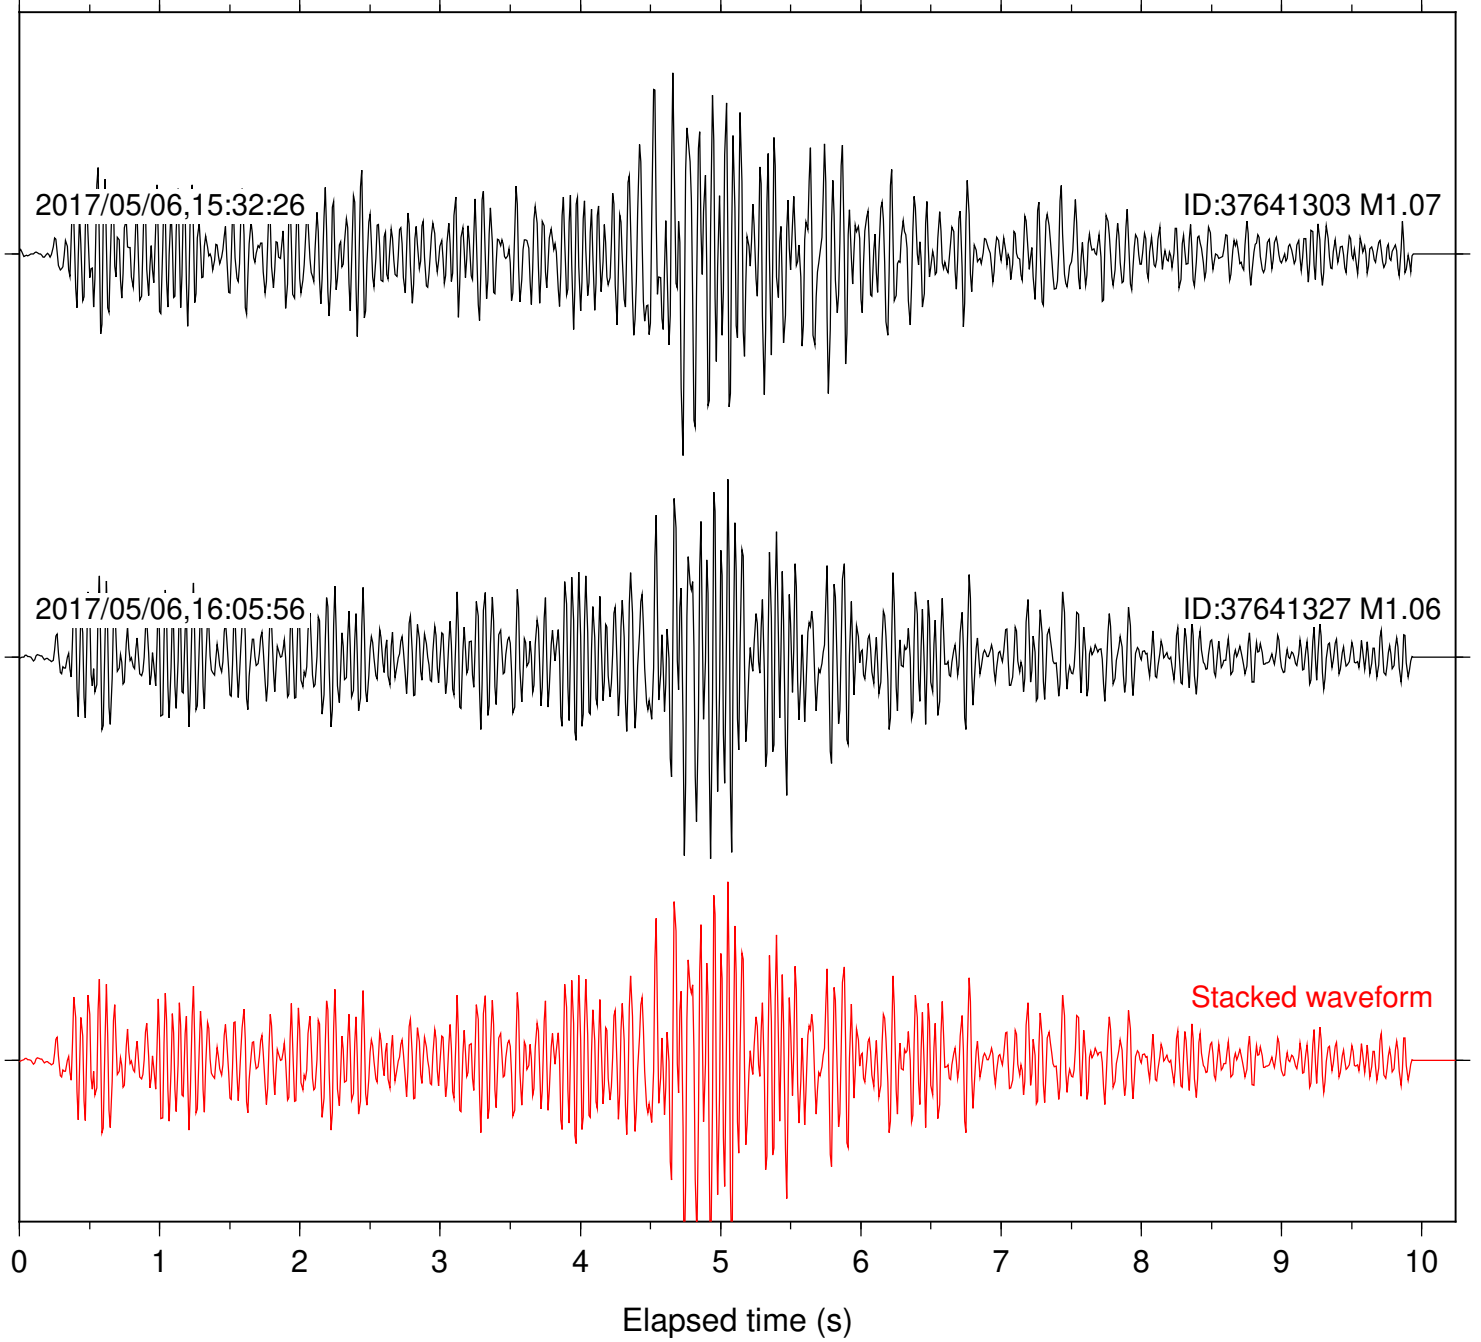

Station: B082 Com: EHZ

Focal depth: 10.68 km

Station: B084 Com: EHZ

Focal depth: 10.68 km

Station: B086 Com: EHZ

Focal depth: 10.68 km

Station: B087 Com: EHZ

Focal depth: 10.68 km

Station: B088 Com: EHZ

Focal depth: 10.68 km

Station: B946 Com: EHZ

Focal depth: 10.68 km

Station: CRY Com: HHZ

Focal depth: 10.72 km

Station: CSH Com: HHZ

Focal depth: 10.68 km

Station: FRD Com: HHZ

Focal depth: 10.68 km

Station: LVA2 Com: HHZ

Focal depth: 10.68 km

Station: PFO Com: HHZ

Focal depth: 10.72 km

Station: PMD Com: HHZ

Focal depth: 10.68 km

Station: SND Com: HHZ

Focal depth: 10.72 km

Station: TOR Com: HHZ

Focal depth: 10.68 km