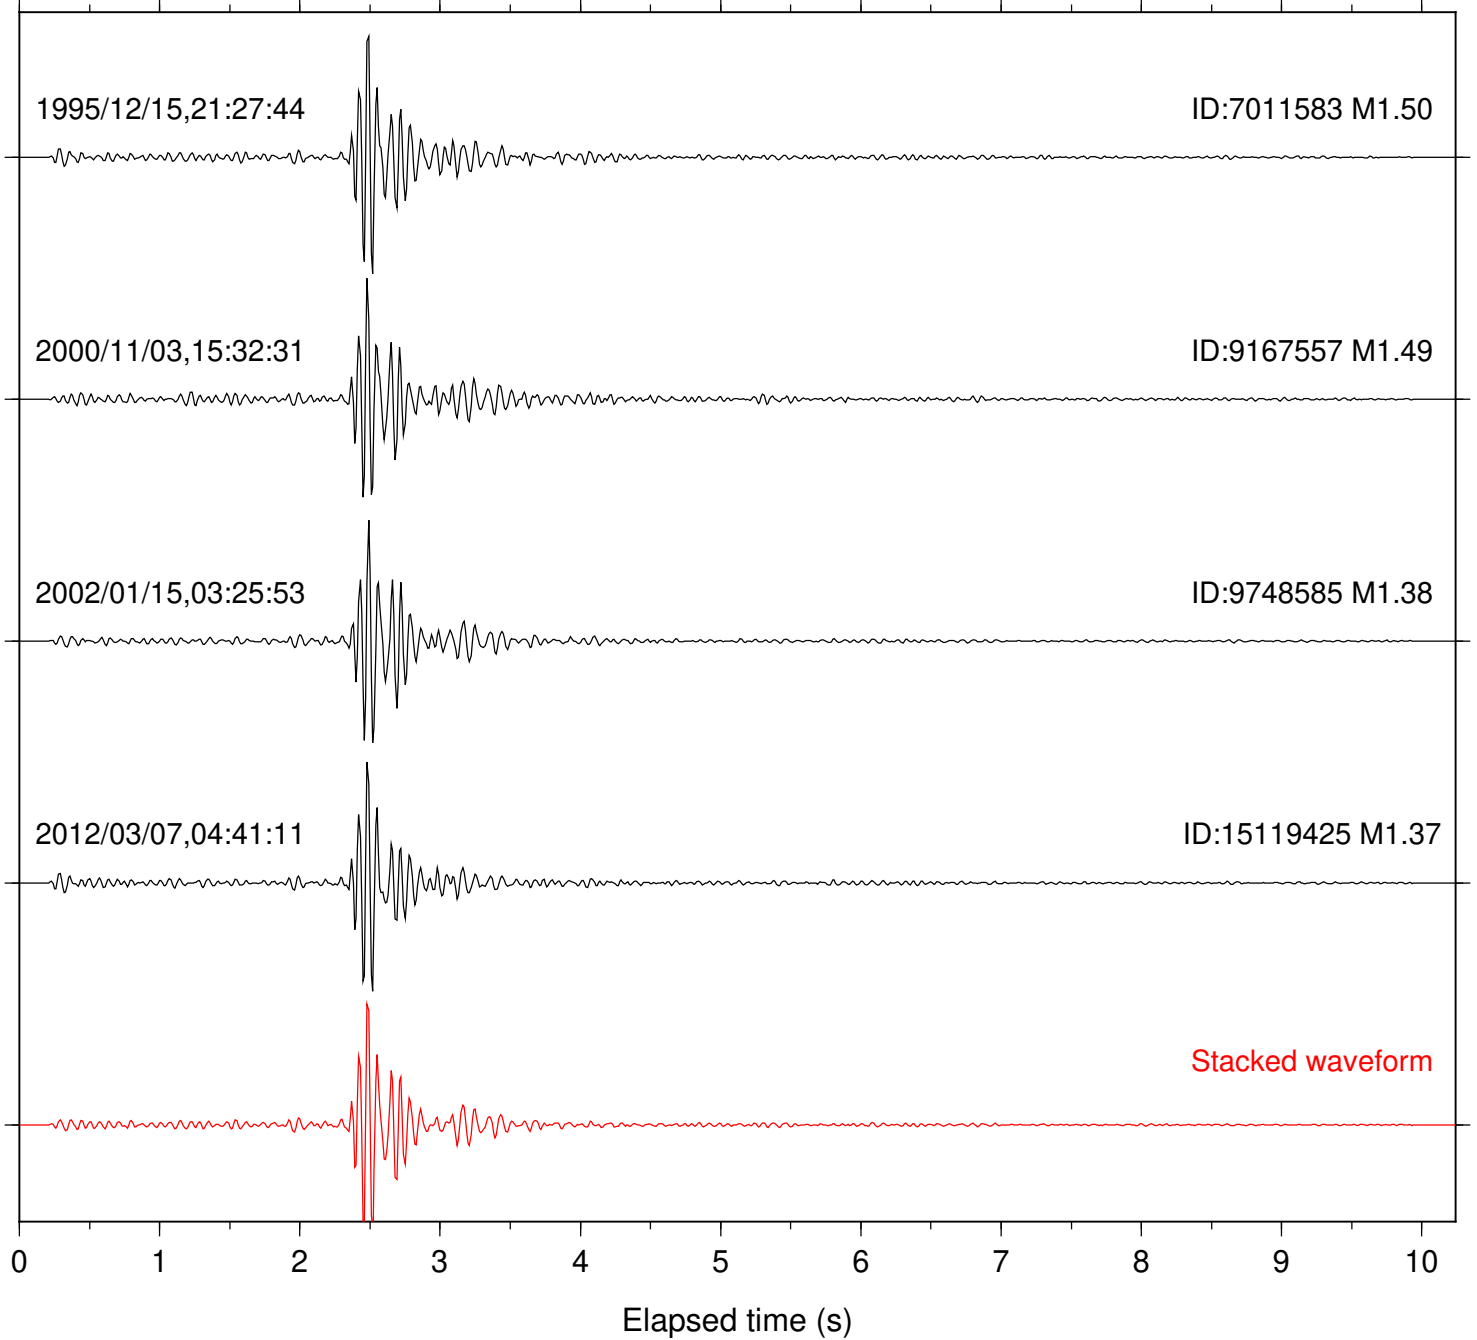

Station: FRD Com: HHZ

Focal depth: 16.37 km

Station: KNW Com: HHZ

Focal depth: 16.37 km

Station: PSP Com: EHZ

Focal depth: 16.50 km