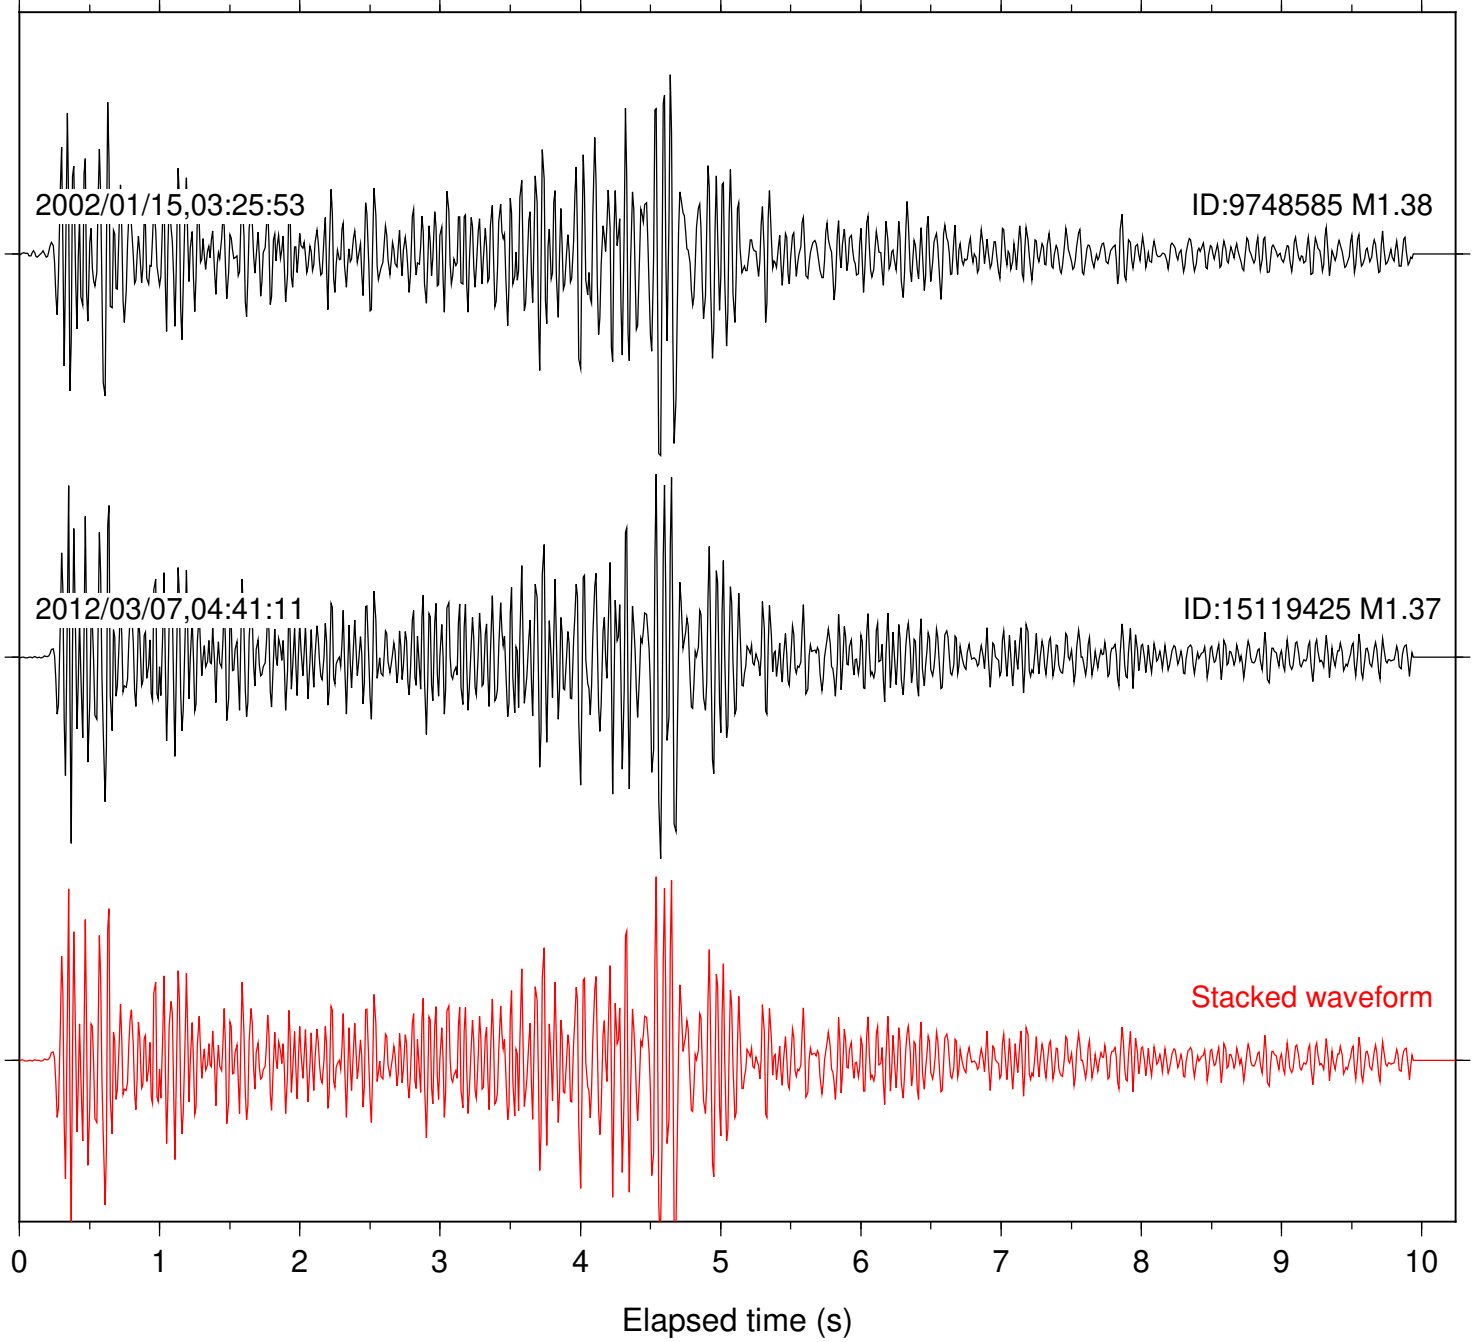

Station: FRD Com: HHZ

Focal depth: 16.37 km

Station: KNW Com: HHZ

Focal depth: 16.37 km

Station: PSP Com: EHZ

Focal depth: 16.50 km