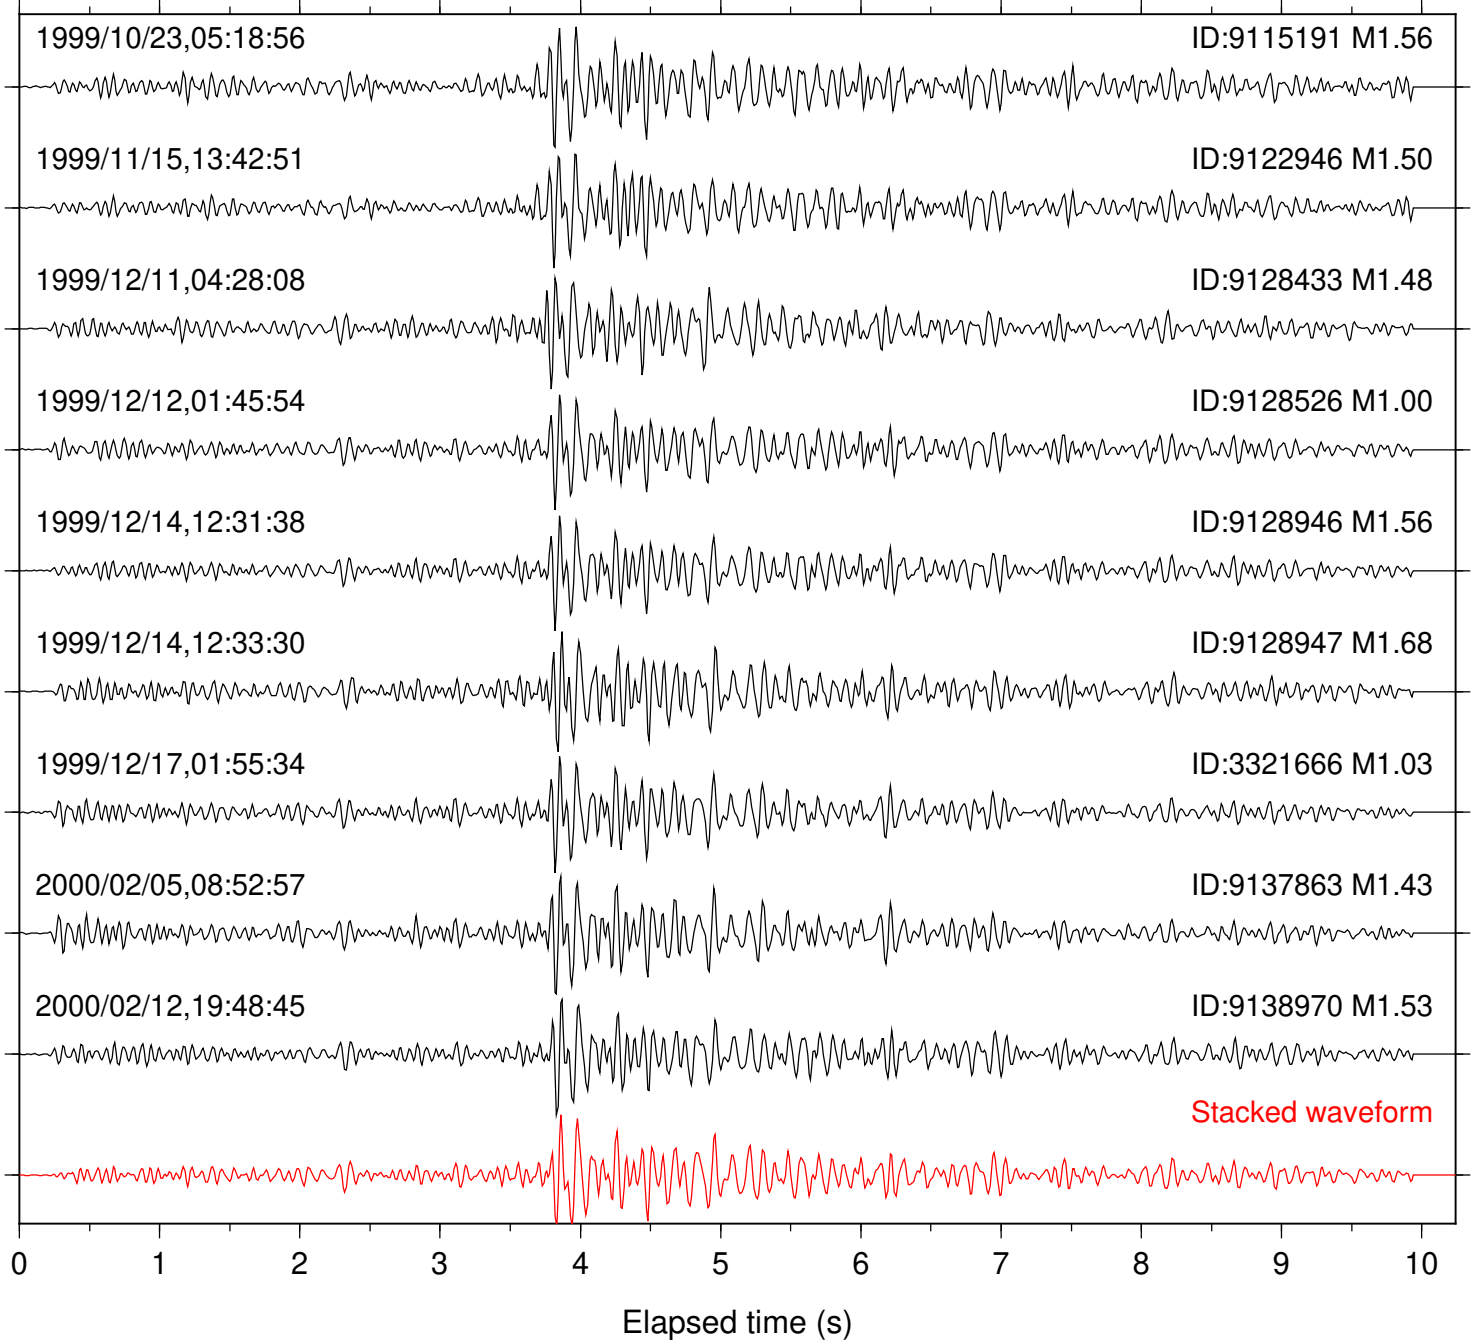

Station: BAC Com: EHZ

Focal depth: 8.45 km

Station: BZN Com: HHZ

Focal depth: 8.45 km

Station: DGR Com: HHZ

Focal depth: 8.45 km

Station: HMT2 Com: HHZ

Focal depth: 8.45 km

Station: OLY Com: EHZ

Focal depth: 8.45 km

Station: PLM Com: HHZ

Focal depth: 8.45 km

Station: POB2 Com: HHZ

Focal depth: 8.45 km

Station: RDM Com: HHZ

Focal depth: 8.44 km

Station: WIN Com: EHZ

Focal depth: 8.45 km