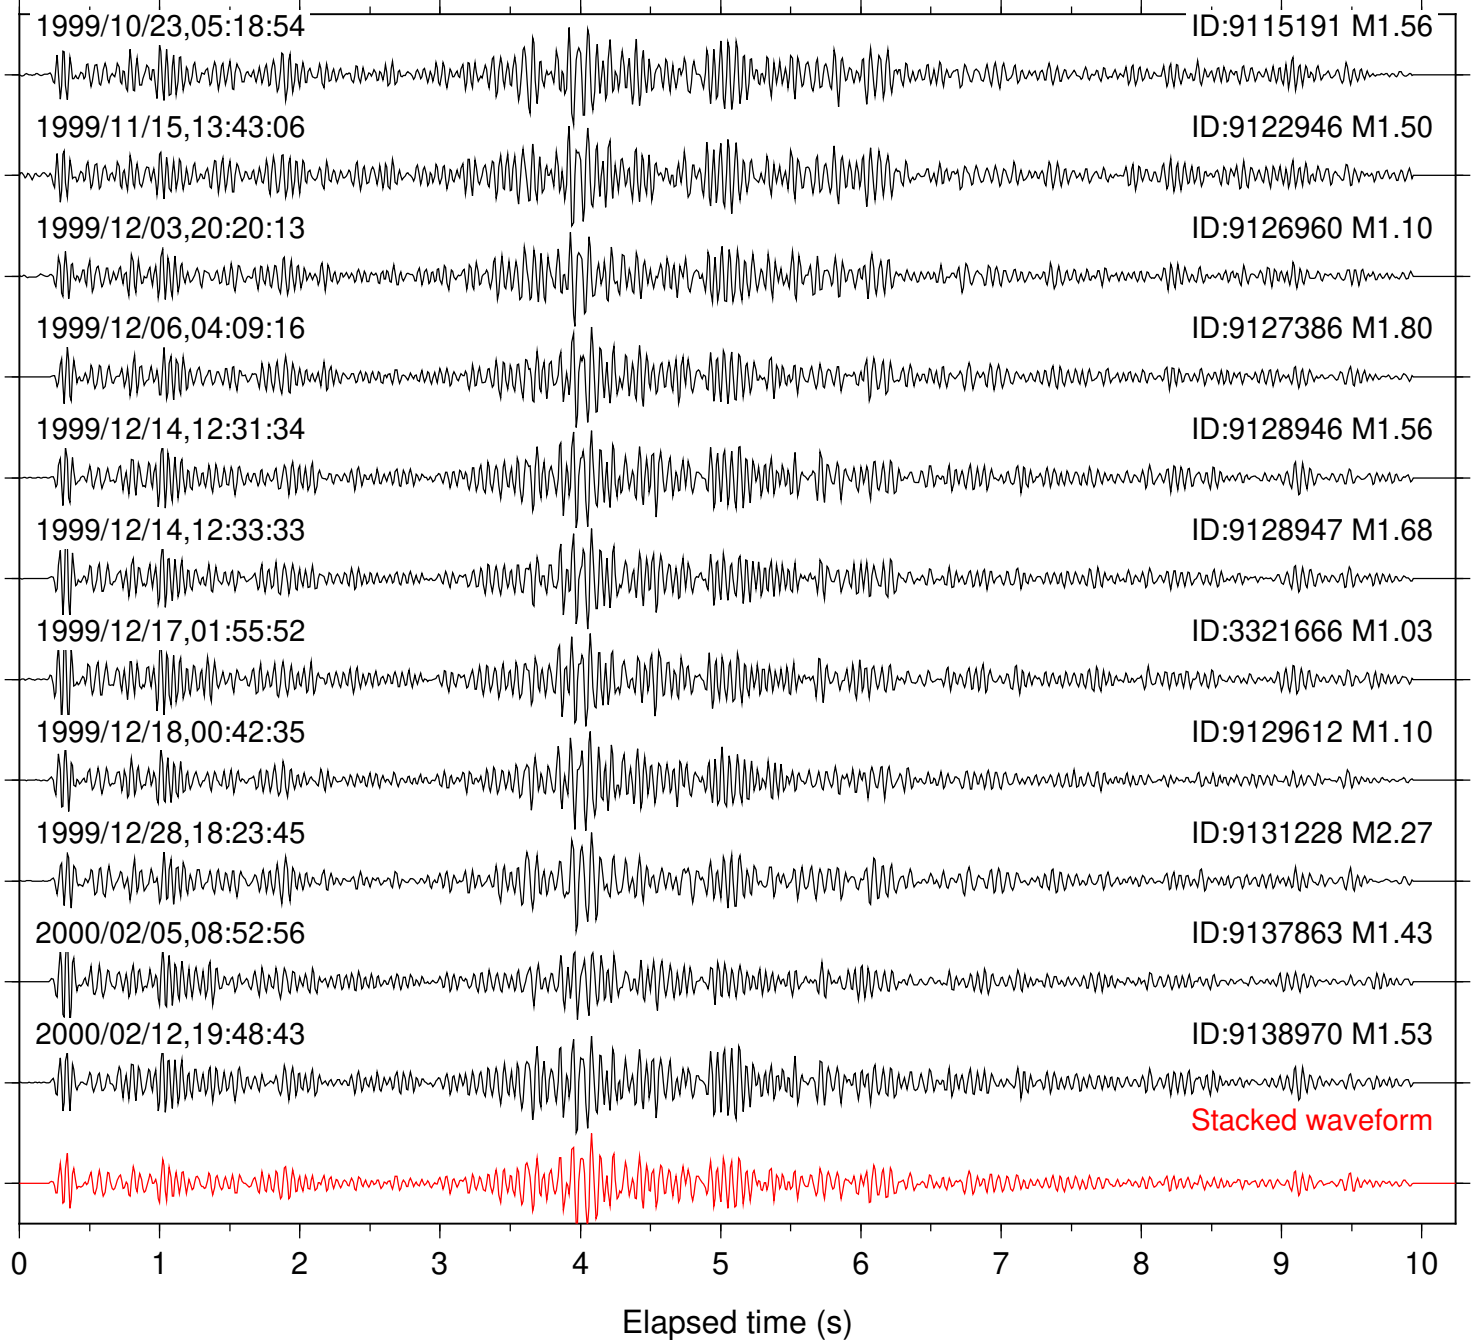

Station: BAC Com: EHZ

Focal depth: 8.45 km

Station: BZN Com: HHZ

Focal depth: 8.45 km

Station: DGR Com: HHZ

Focal depth: 8.45 km

Station: HMT2 Com: HHZ

Focal depth: 8.45 km

Station: OLY Com: EHZ

Focal depth: 8.45 km

Station: PLM Com: HHZ

Focal depth: 8.45 km

Station: POB2 Com: HHZ

Focal depth: 8.45 km

Station: RDM Com: HHZ

Focal depth: 8.44 km

Station: WIN Com: EHZ

Focal depth: 8.45 km