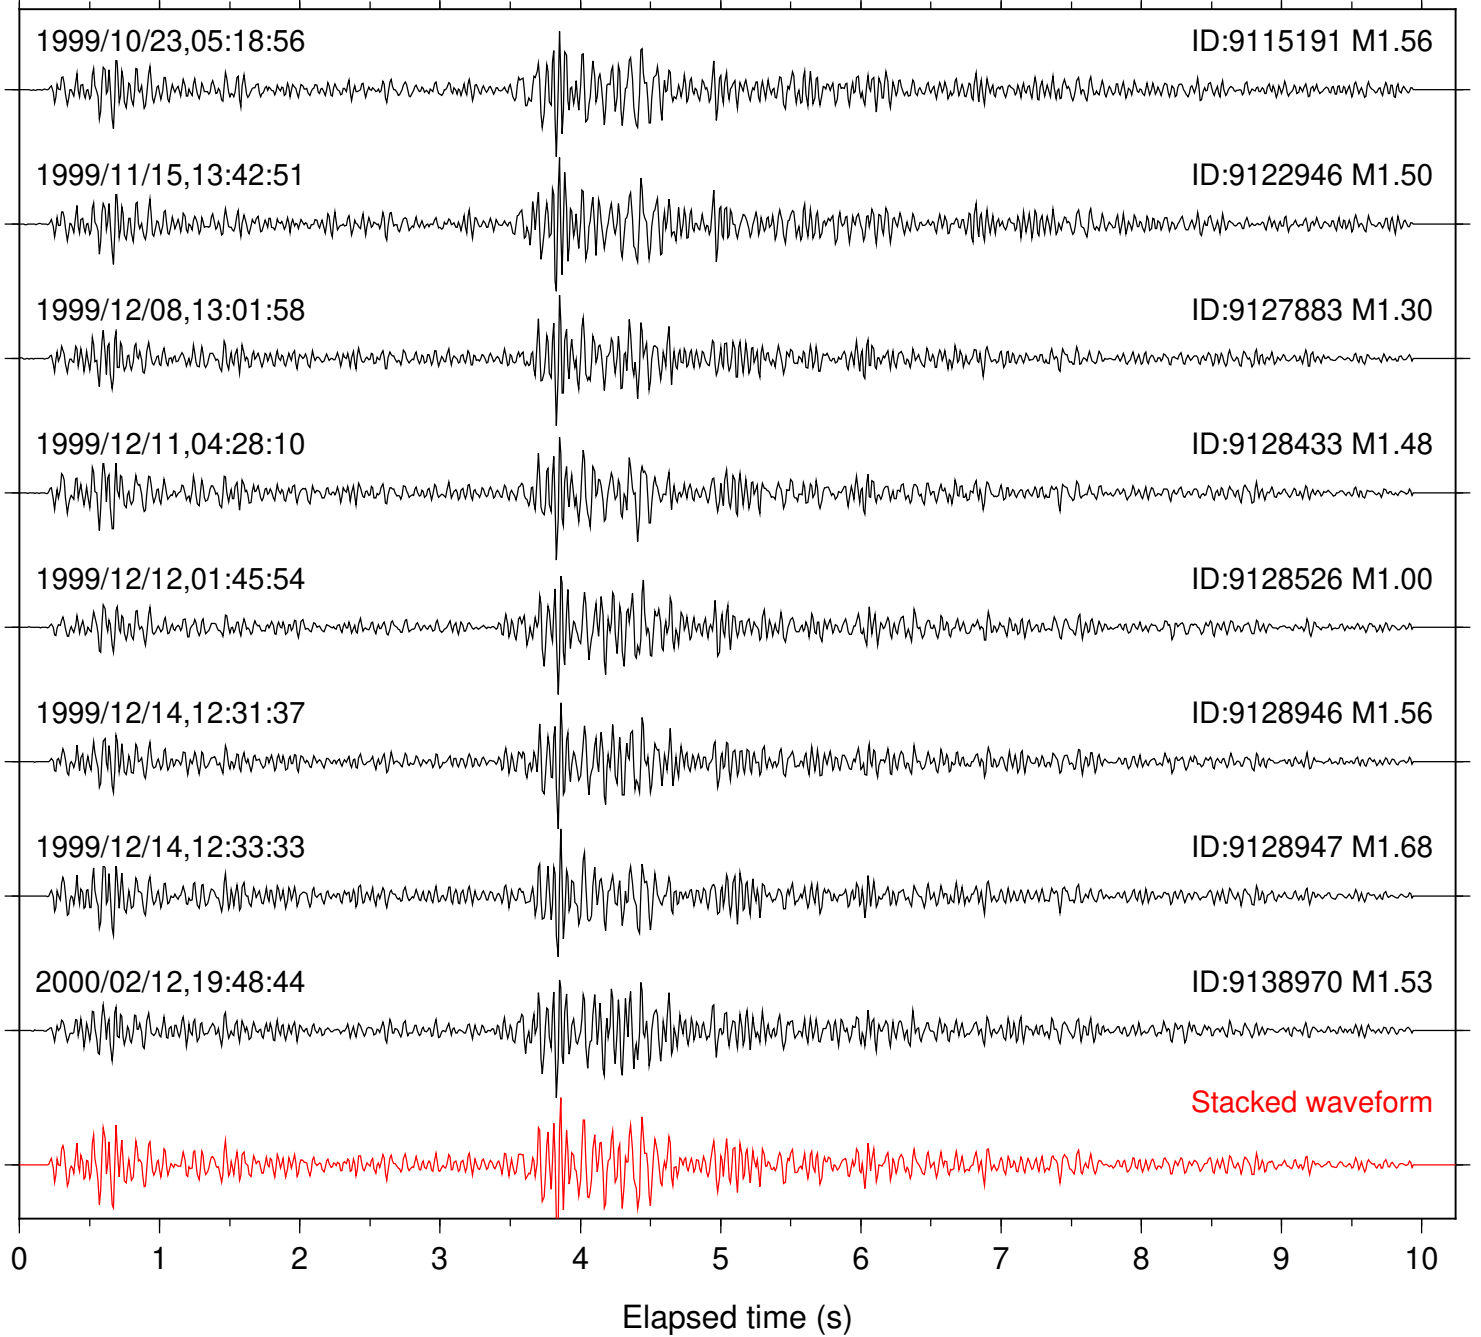

Station: BAC Com: EHZ

Focal depth: 8.45 km

Station: BZN Com: HHZ

Focal depth: 8.45 km

Station: DGR Com: HHZ

Focal depth: 8.45 km

Station: HMT2 Com: HHZ

Focal depth: 8.45 km

Station: OLY Com: EHZ

Focal depth: 8.45 km

Station: PLM Com: HHZ

Focal depth: 8.45 km

Station: POB2 Com: HHZ

Focal depth: 8.45 km

Station: RDM Com: HHZ

Focal depth: 8.44 km

Station: WIN Com: EHZ

Focal depth: 8.45 km