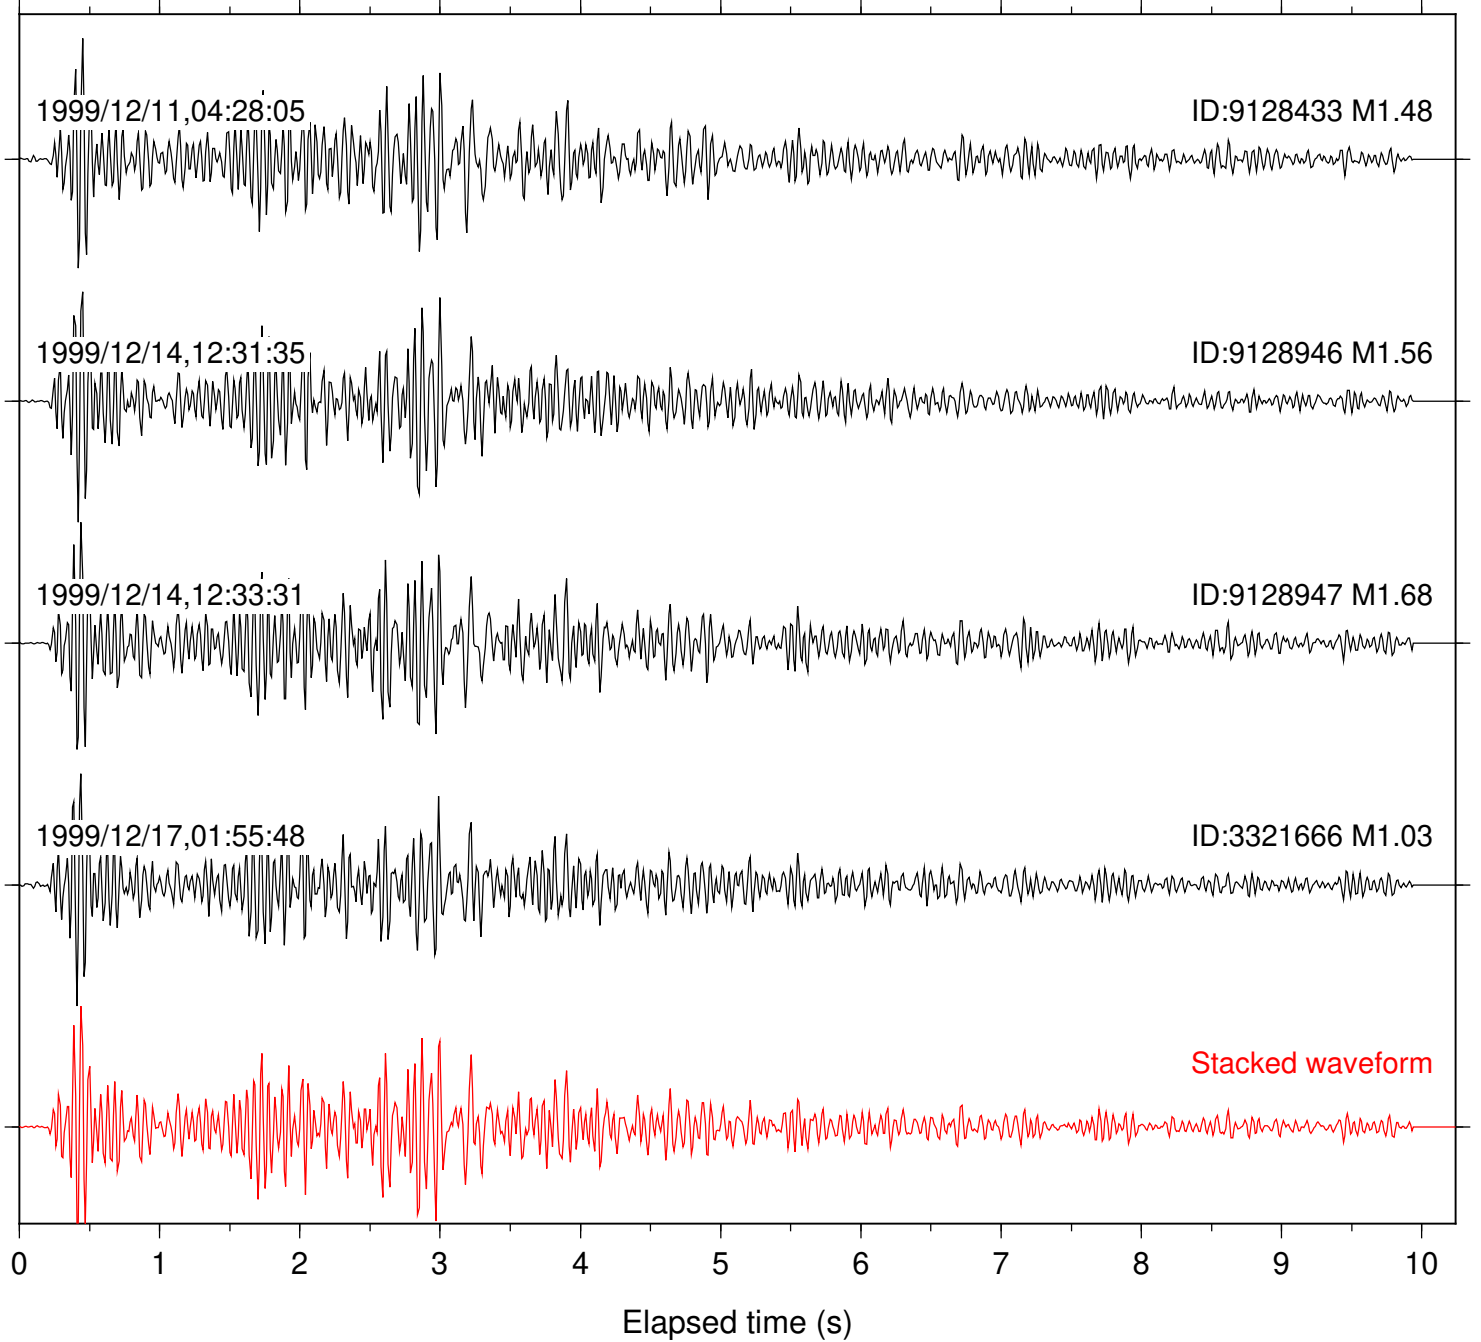

Station: BAC Com: EHZ

Focal depth: 8.45 km

Station: BZN Com: HHZ

Focal depth: 8.45 km

Station: DGR Com: HHZ

Focal depth: 8.45 km

Station: HMT2 Com: HHZ

Focal depth: 8.45 km

Station: OLY Com: EHZ

Focal depth: 8.45 km

Station: PLM Com: HHZ

Focal depth: 8.45 km

Station: POB2 Com: HHZ

Focal depth: 8.45 km

Station: RDM Com: HHZ

Focal depth: 8.44 km

Station: WIN Com: EHZ

Focal depth: 8.45 km