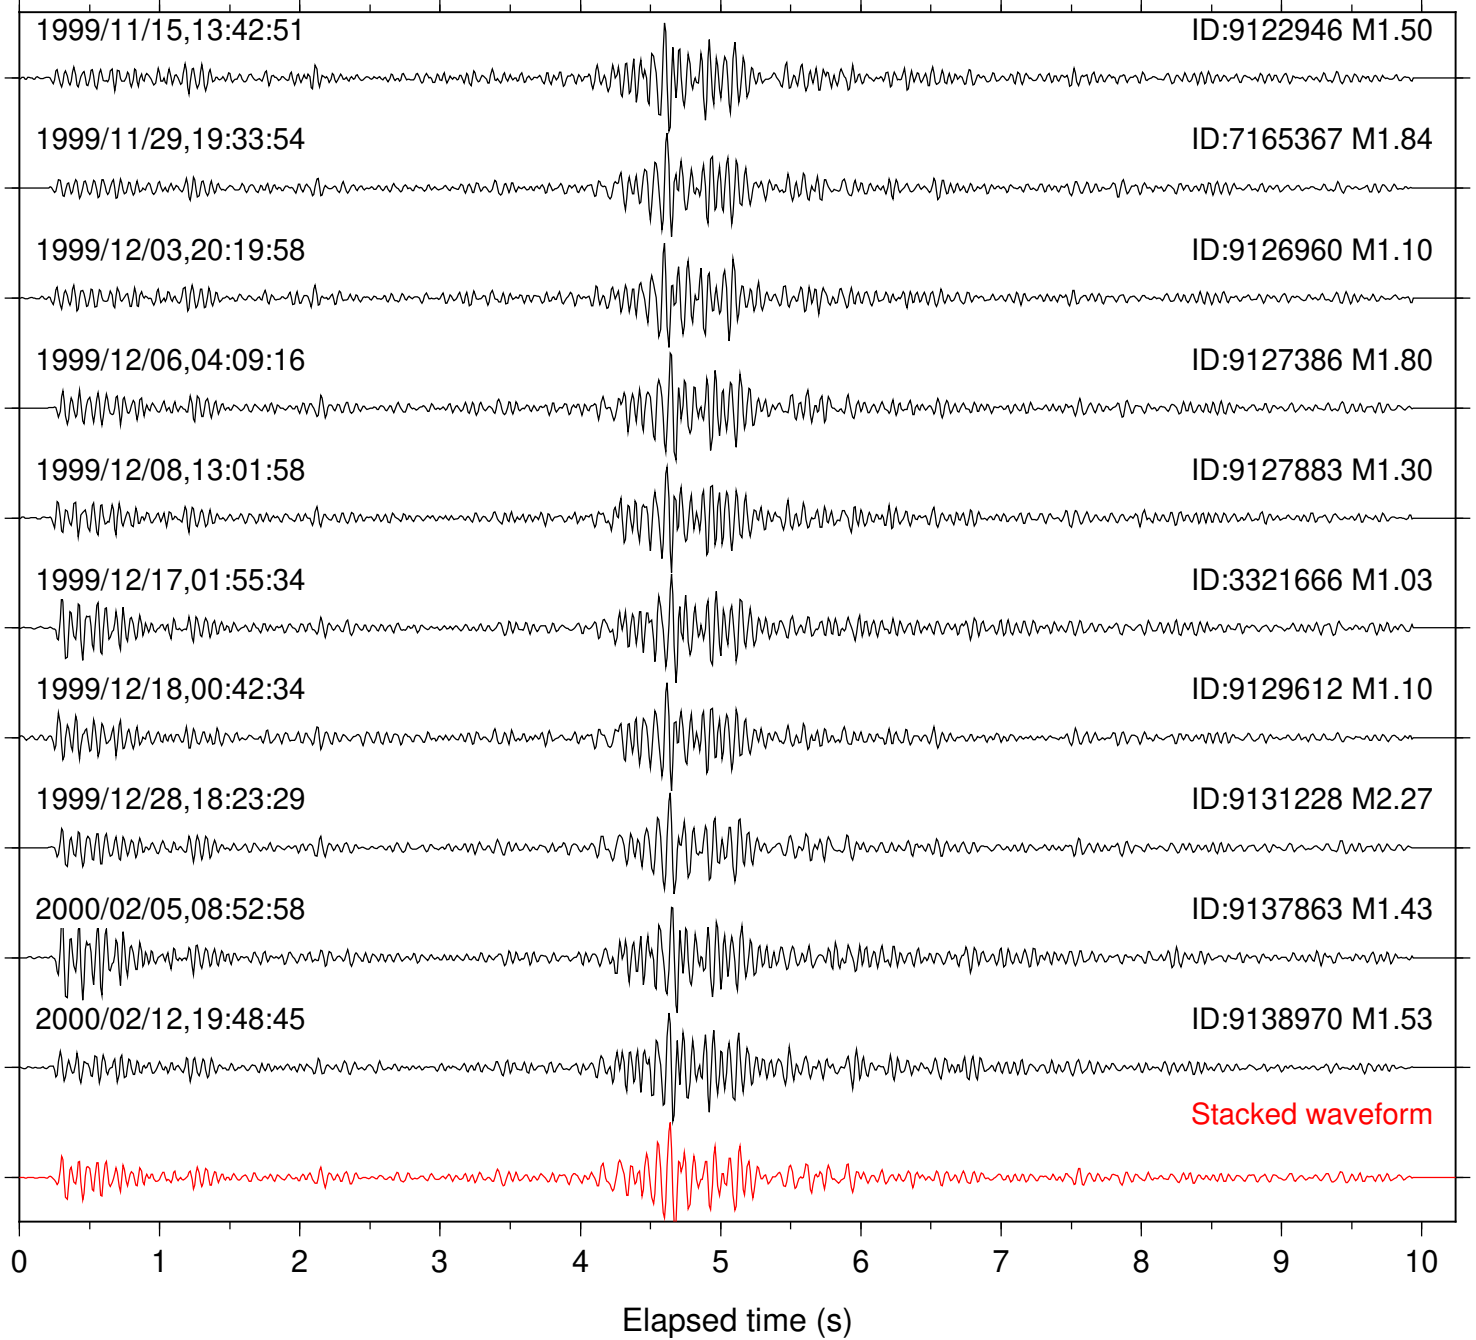

Station: BAC Com: EHZ

Focal depth: 8.45 km

Station: BZN Com: HHZ

Focal depth: 8.45 km

Station: DGR Com: HHZ

Focal depth: 8.45 km

Station: HMT2 Com: HHZ

Focal depth: 8.45 km

Station: OLY Com: EHZ

Focal depth: 8.45 km

Station: PLM Com: HHZ

Focal depth: 8.45 km

Station: POB2 Com: HHZ

Focal depth: 8.45 km

Station: RDM Com: HHZ

Focal depth: 8.44 km

Station: WIN Com: EHZ

Focal depth: 8.45 km