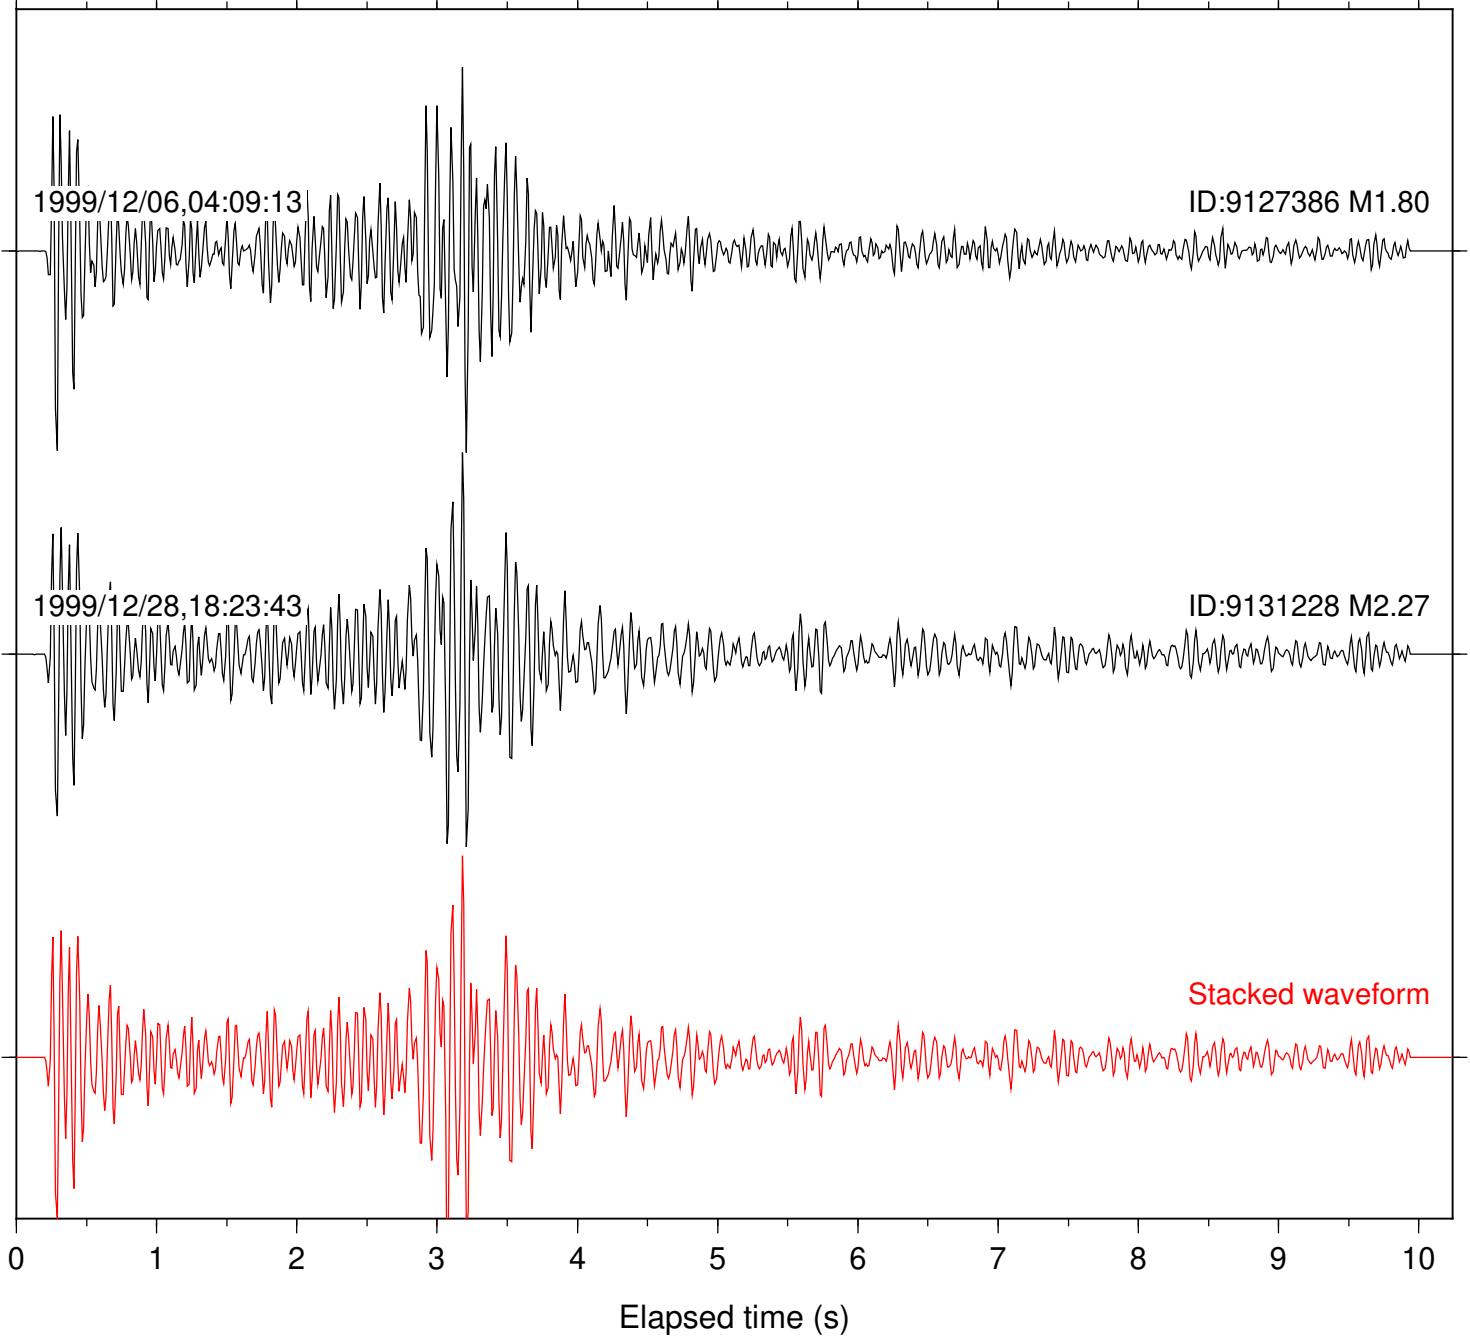

Station: BAC Com: EHZ

Focal depth: 8.45 km

Station: BZN Com: HHZ

Focal depth: 8.45 km

Station: DGR Com: HHZ

Focal depth: 8.45 km

Station: HMT2 Com: HHZ

Focal depth: 8.45 km

Station: OLY Com: EHZ

Focal depth: 8.45 km

Station: PLM Com: HHZ

Focal depth: 8.45 km

Station: POB2 Com: HHZ

Focal depth: 8.45 km

Station: RDM Com: HHZ

Focal depth: 8.44 km

Station: WIN Com: EHZ

Focal depth: 8.45 km