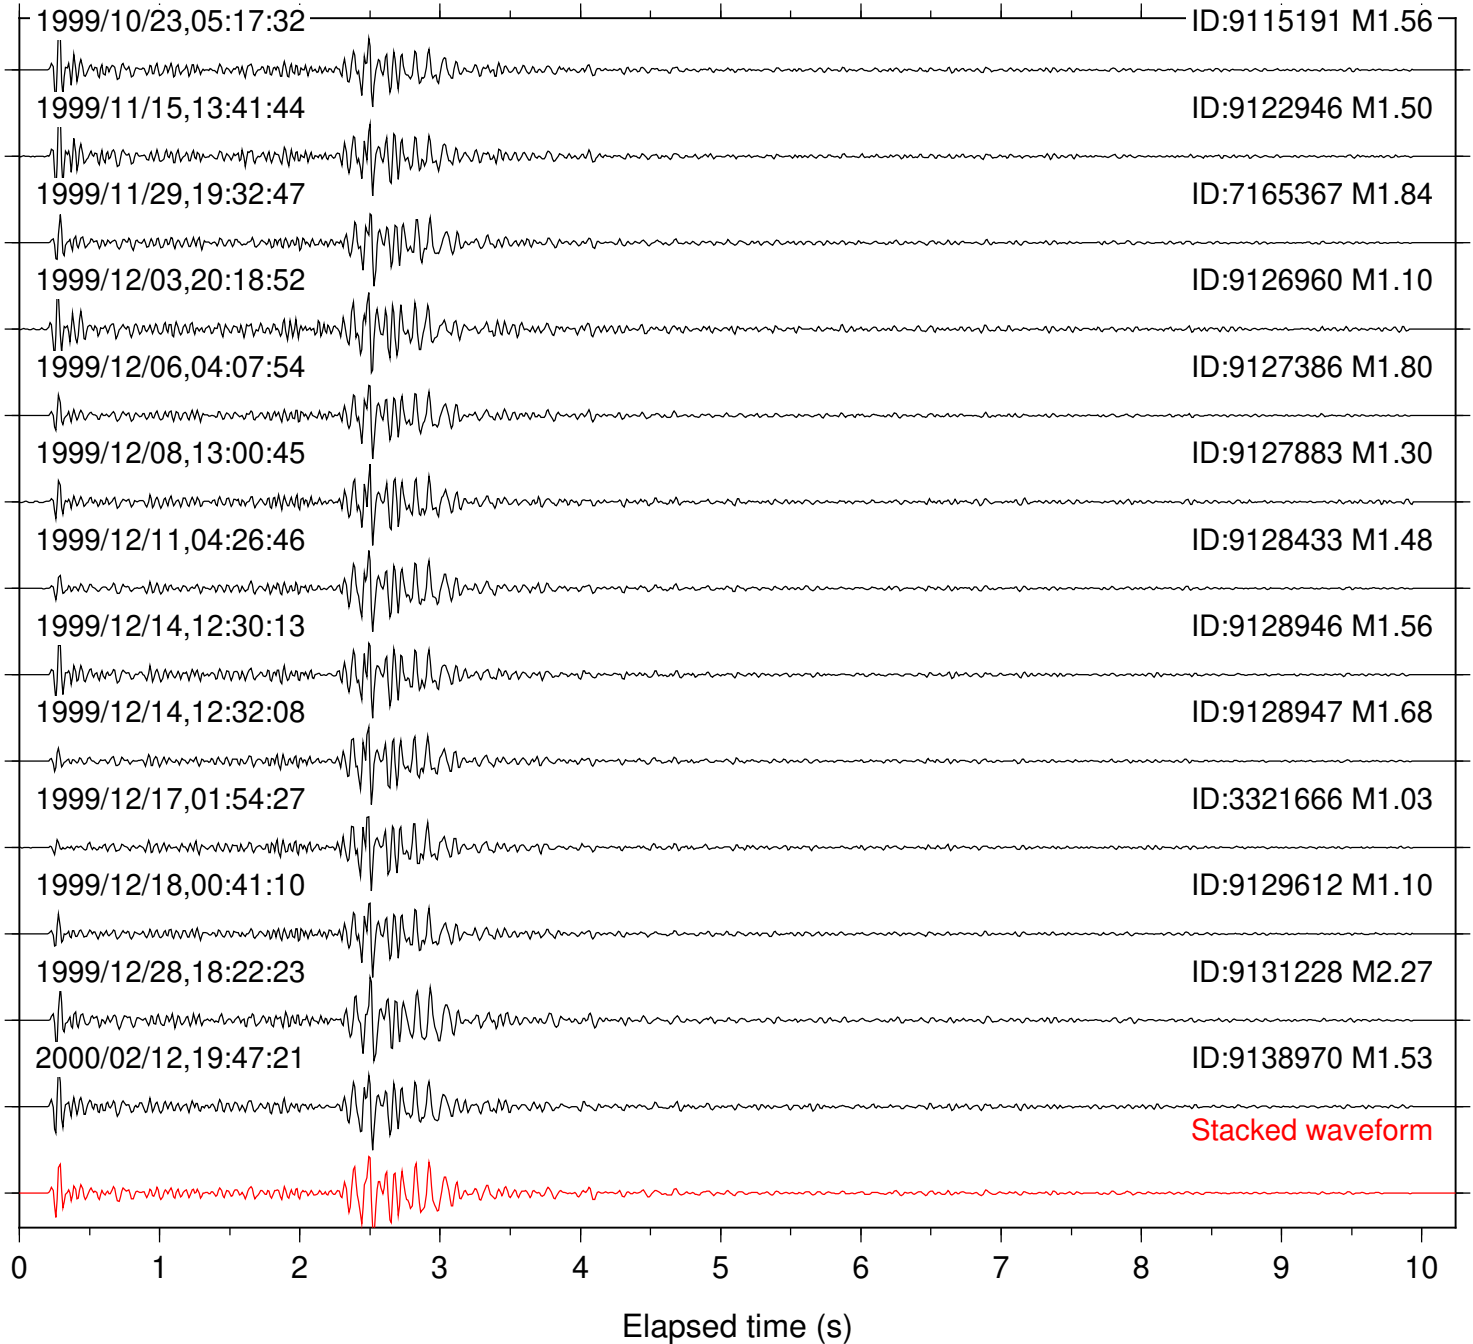

Station: BAC Com: EHZ

Focal depth: 8.45 km

Station: BZN Com: HHZ

Focal depth: 8.45 km

Station: DGR Com: HHZ

Focal depth: 8.45 km

Station: HMT2 Com: HHZ

Focal depth: 8.45 km

Station: OLY Com: EHZ

Focal depth: 8.45 km

Station: PLM Com: HHZ

Focal depth: 8.45 km

Station: POB2 Com: HHZ

Focal depth: 8.45 km

Station: RDM Com: HHZ

Focal depth: 8.44 km

Station: WIN Com: EHZ

Focal depth: 8.45 km