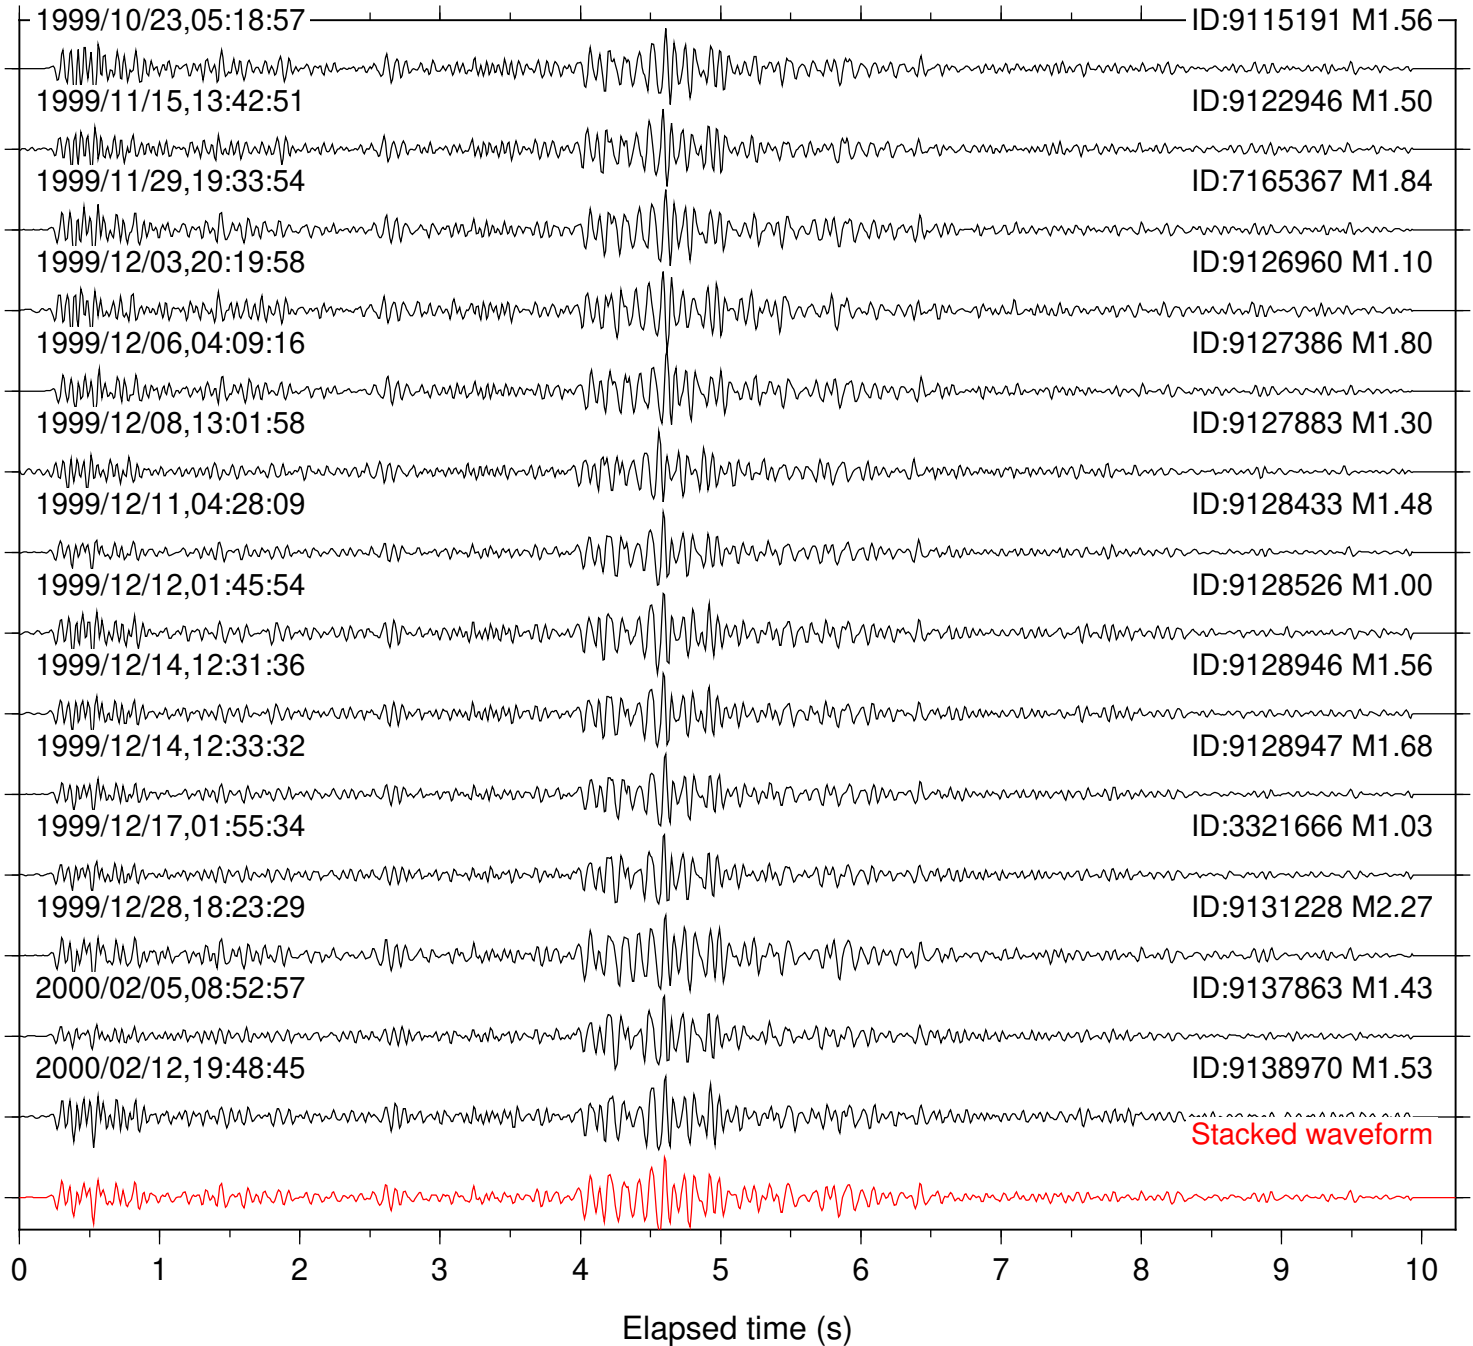

Station: BAC Com: EHZ

Focal depth: 8.45 km

Station: BZN Com: HHZ

Focal depth: 8.45 km

Station: DGR Com: HHZ

Focal depth: 8.45 km

Station: HMT2 Com: HHZ

Focal depth: 8.45 km

Station: OLY Com: EHZ

Focal depth: 8.45 km

Station: PLM Com: HHZ

Focal depth: 8.45 km

Station: POB2 Com: HHZ

Focal depth: 8.45 km

Station: RDM Com: HHZ

Focal depth: 8.44 km

Station: WIN Com: EHZ

Focal depth: 8.45 km