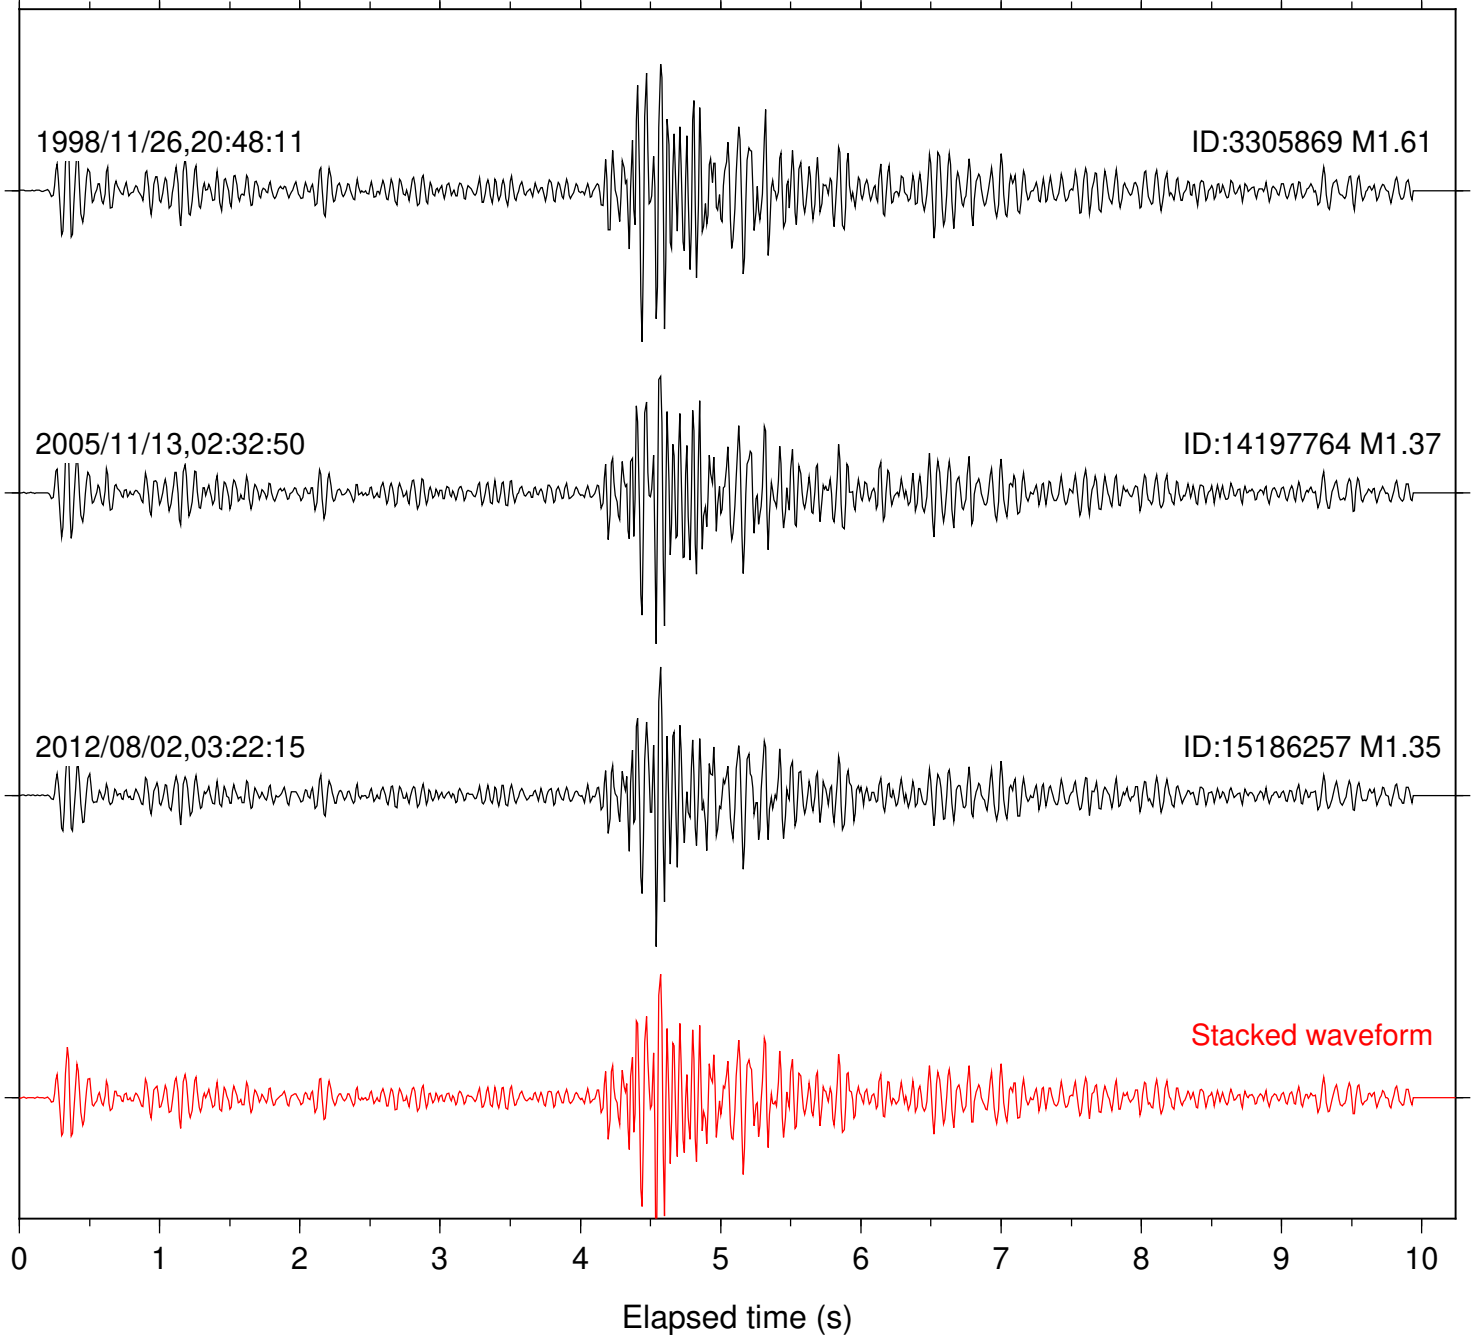

Station: CRY Com: HHZ

Focal depth: 13.68 km

Station: FRD Com: HHZ

Focal depth: 13.72 km

Station: KNW Com: HHZ

Focal depth: 13.72 km

Station: PLM Com: HHZ

Focal depth: 13.72 km