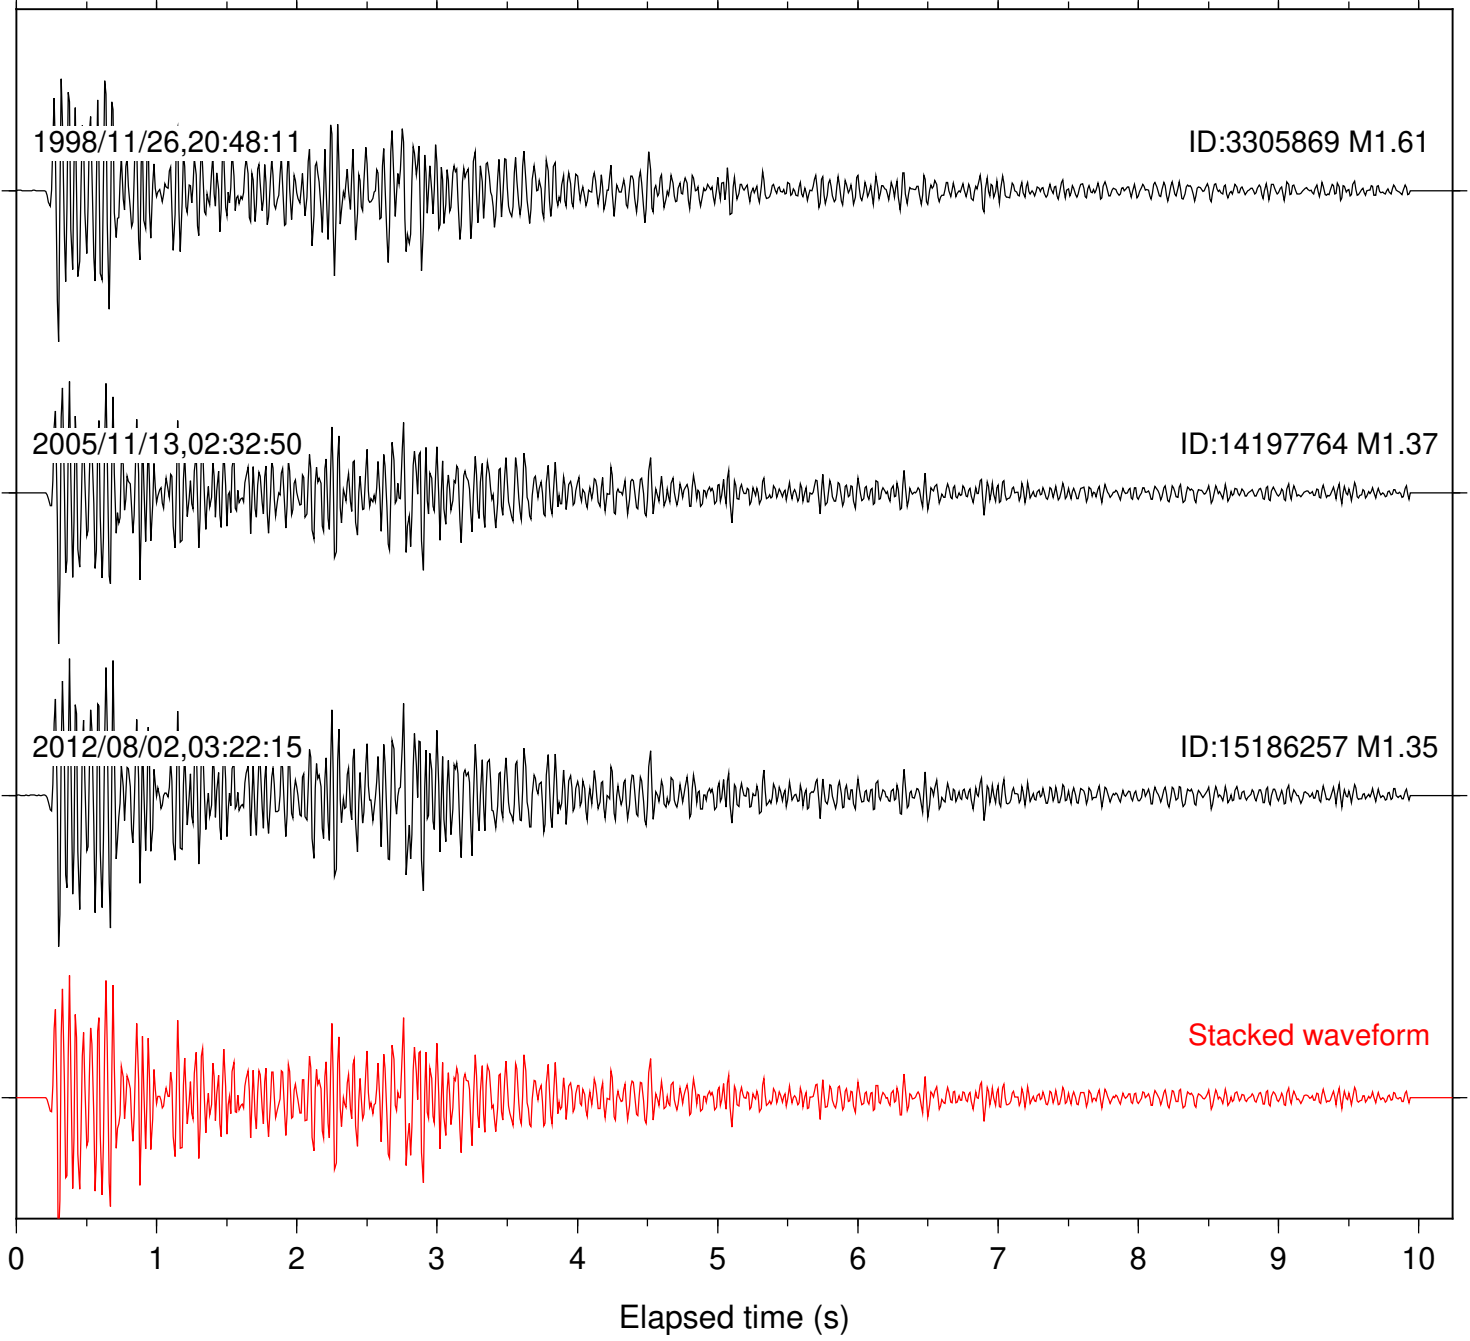

Station: CRY Com: HHZ

Focal depth: 13.68 km

Station: FRD Com: HHZ

Focal depth: 13.72 km

Station: KNW Com: HHZ

Focal depth: 13.72 km

Station: PLM Com: HHZ

Focal depth: 13.72 km