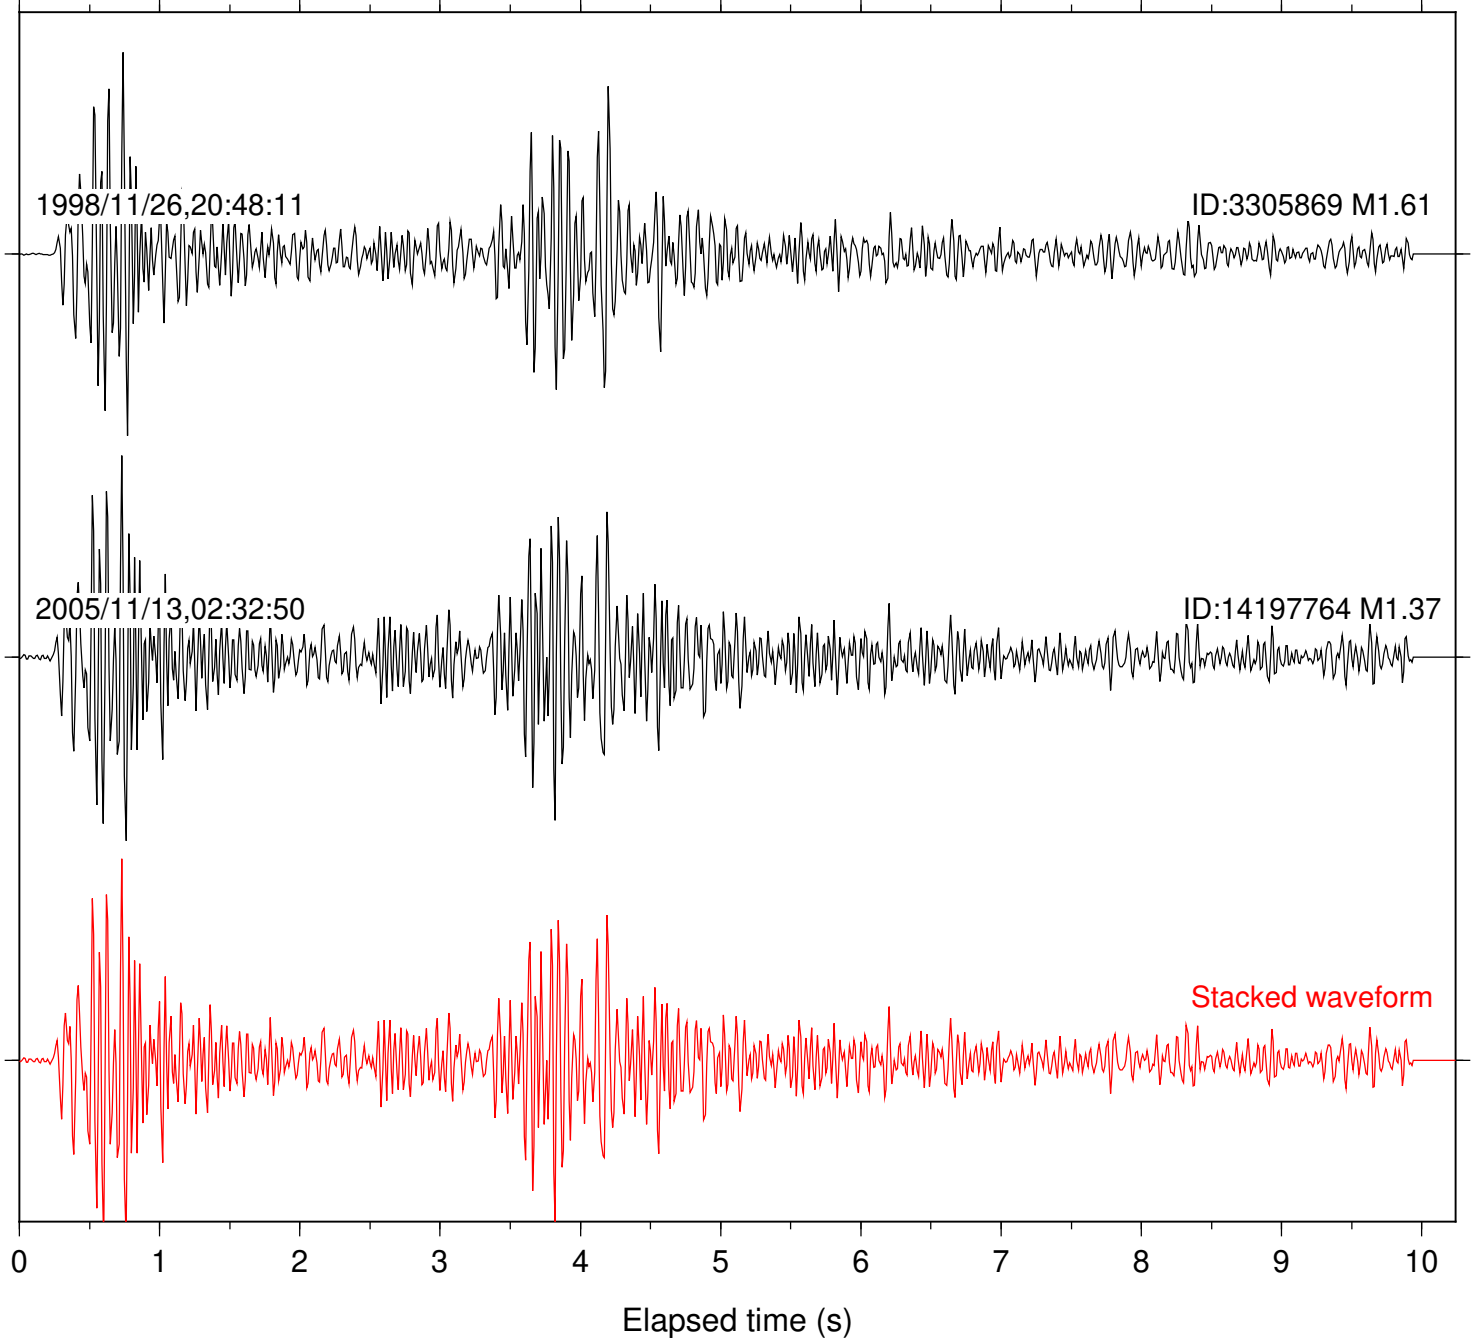

Station: CRY Com: HHZ

Focal depth: 13.68 km

Station: FRD Com: HHZ

Focal depth: 13.72 km

Station: KNW Com: HHZ

Focal depth: 13.72 km

Station: PLM Com: HHZ

Focal depth: 13.72 km