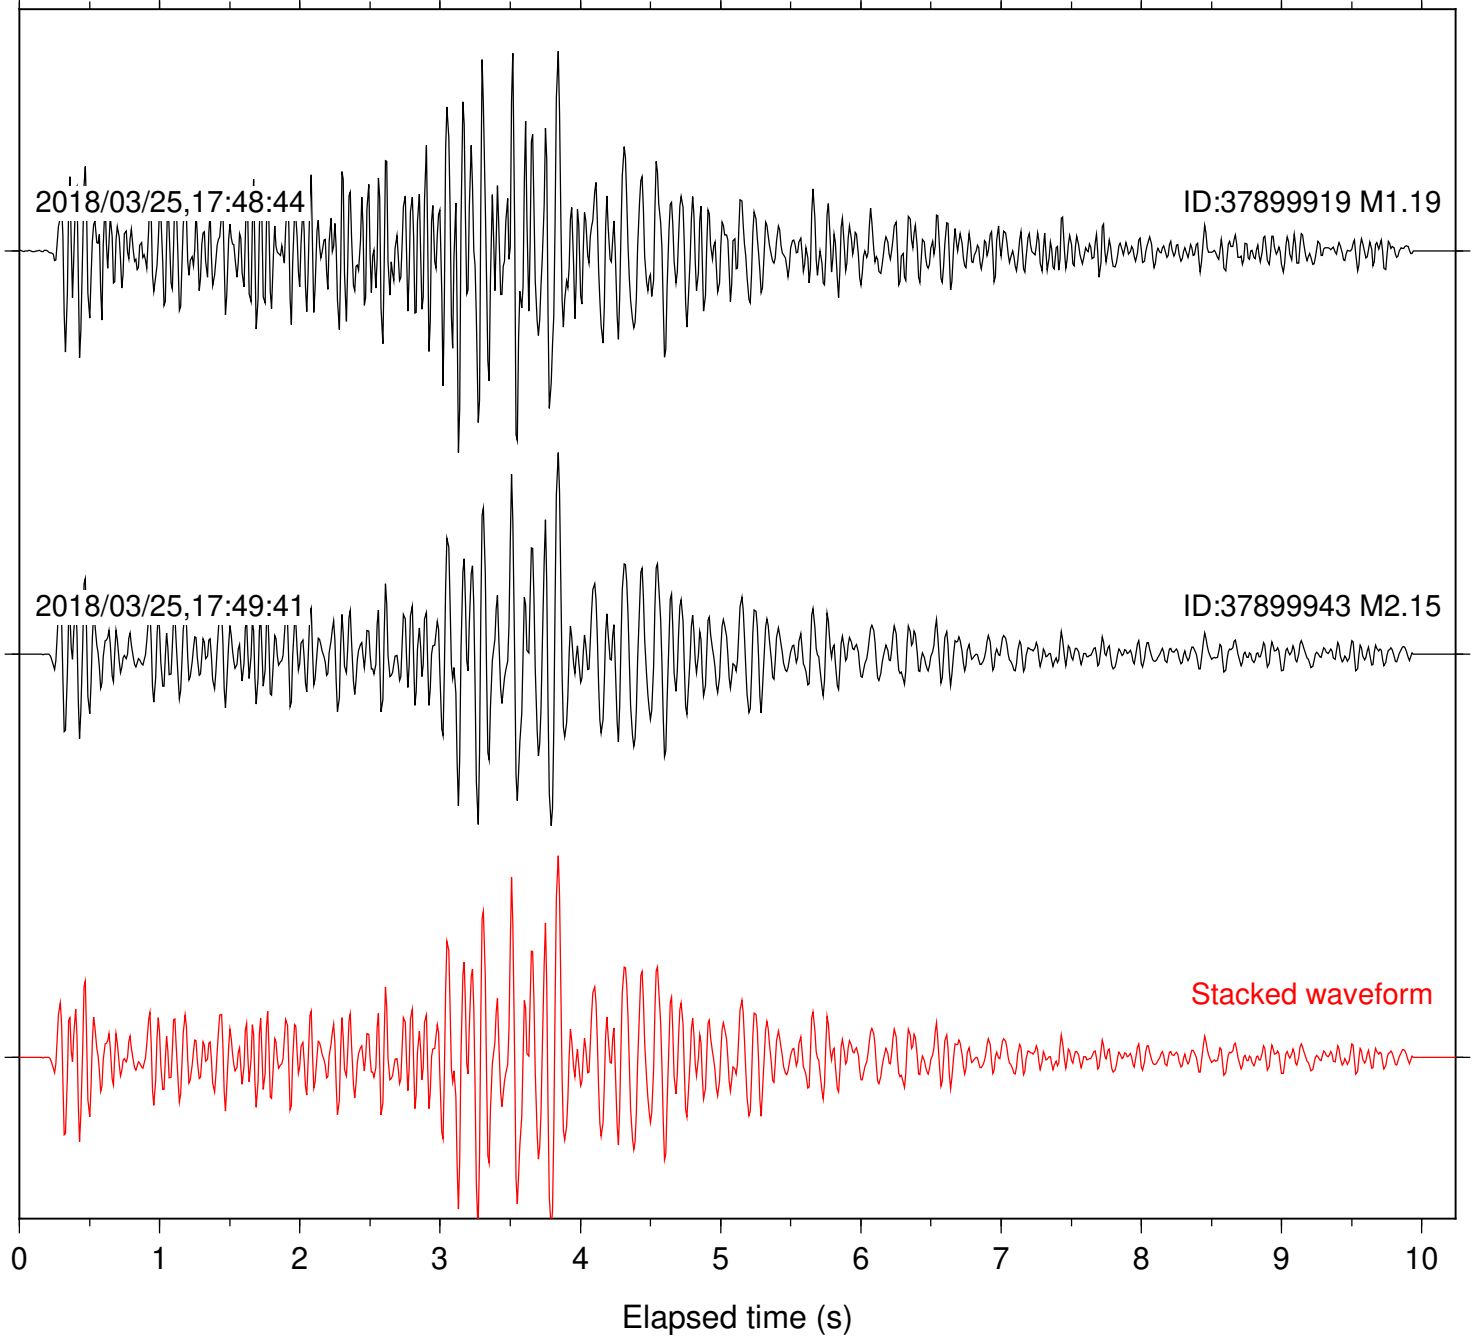

Station: B082 Com: EHZ

Focal depth: 14.04 km

2018/03/25,17:48:44

ID:37899919 M1.19

2018/03/25,17:49:41

ID:37899943 M2.15

Stacked waveform

0 1 2 3 4 5 6 7 8 9 10
Elapsed time (s)

Station: B087 Com: EHZ

Focal depth: 14.04 km

Station: B093 Com: EHZ

Focal depth: 14.04 km

Station: B946 Com: EHZ

Focal depth: 14.04 km

Station: BZN Com: HHZ

Focal depth: 14.05 km

Station: CRY Com: HHZ

Focal depth: 14.04 km

Station: DNR Com: HHZ

Focal depth: 14.04 km

Station: FRD Com: HHZ

Focal depth: 14.04 km

Station: HMT2 Com: HHZ

Focal depth: 14.04 km

Station: KNW Com: HHZ

Focal depth: 14.04 km

Station: SND Com: HHZ

Focal depth: 14.04 km

Station: TMSP Com: HHZ

Focal depth: 14.04 km

Station: WMC Com: HHZ

Focal depth: 14.04 km