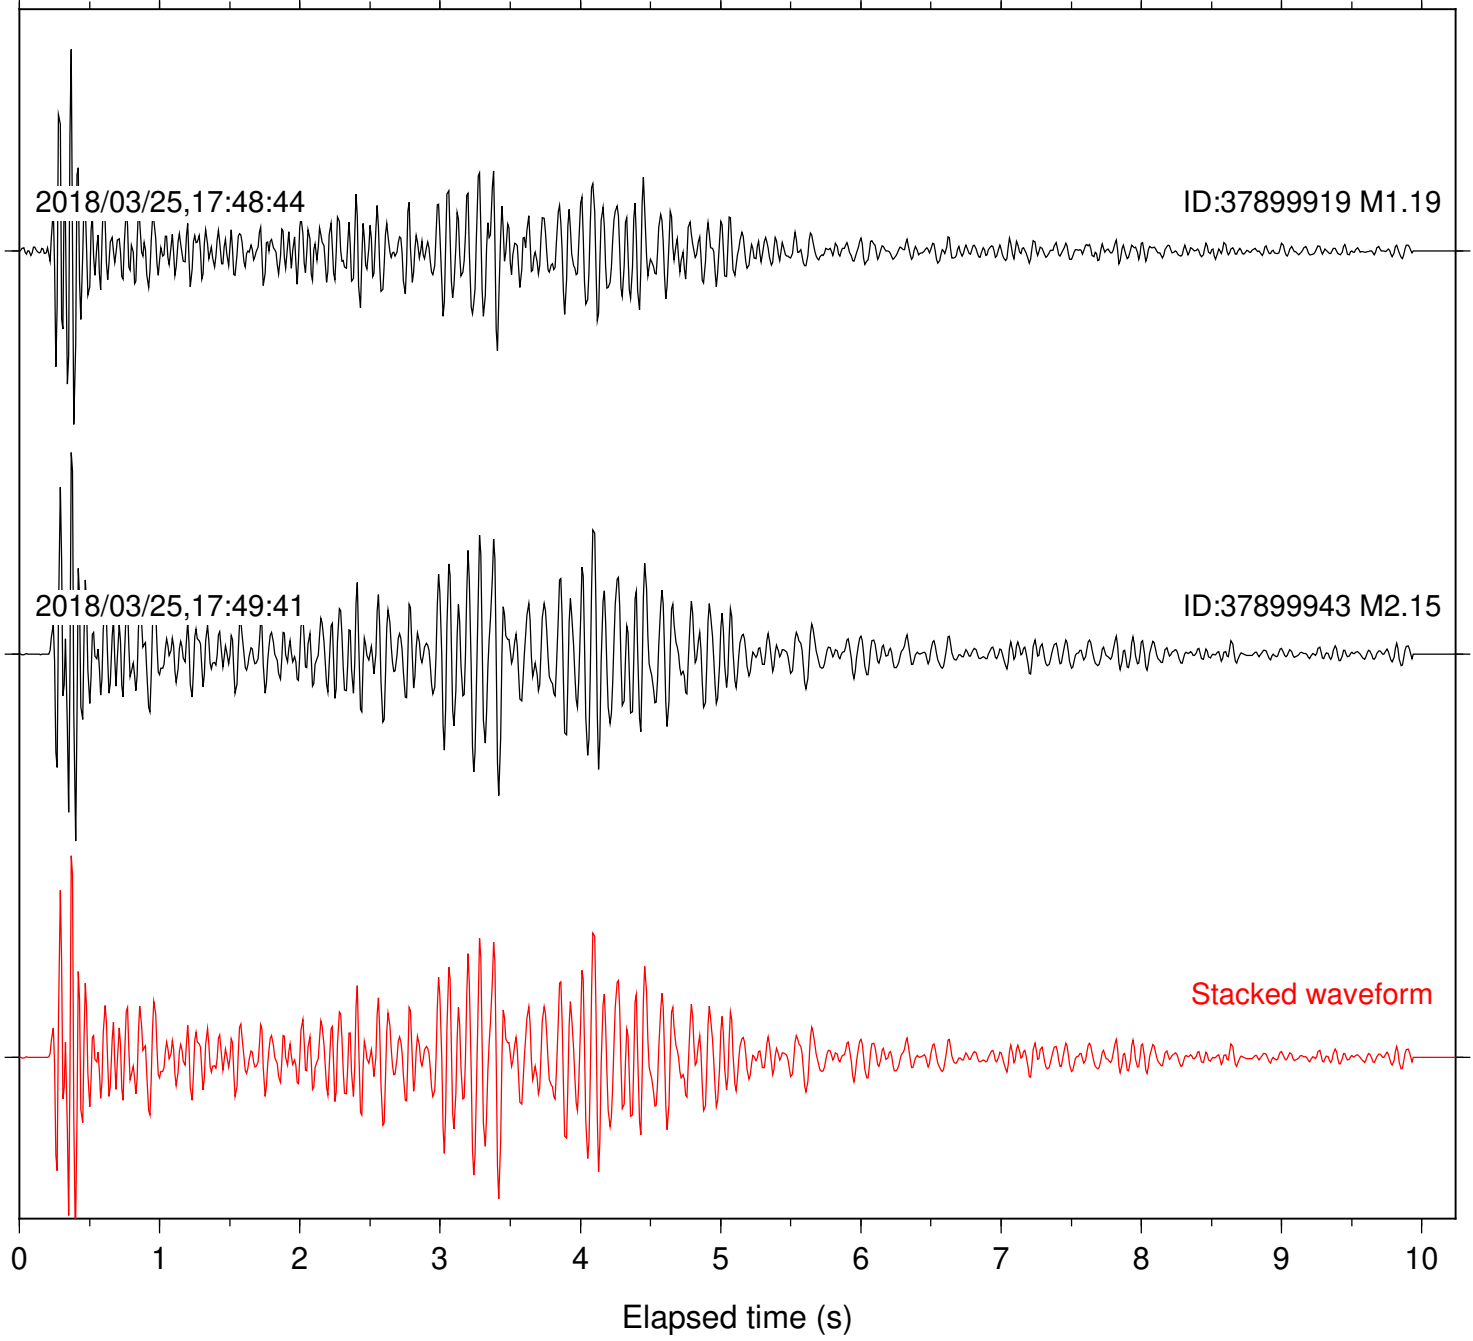

Station: B082 Com: EHZ

Focal depth: 14.04 km

2018/03/25,17:48:44

ID:37899919 M1.19

2018/03/25,17:49:41

ID:37899943 M2.15

Stacked waveform

0 1 2 3 4 5 6 7 8 9 10
Elapsed time (s)

Station: B087 Com: EHZ

Focal depth: 14.04 km

Station: B093 Com: EHZ

Focal depth: 14.04 km

Station: B946 Com: EHZ

Focal depth: 14.04 km

Station: BZN Com: HHZ

Focal depth: 14.05 km

Station: CRY Com: HHZ

Focal depth: 14.04 km

Station: DNR Com: HHZ

Focal depth: 14.04 km

Station: FRD Com: HHZ

Focal depth: 14.04 km

Station: HMT2 Com: HHZ

Focal depth: 14.04 km

Station: KNW Com: HHZ

Focal depth: 14.04 km

Station: SND Com: HHZ

Focal depth: 14.04 km

Station: TMSP Com: HHZ

Focal depth: 14.04 km

Station: WMC Com: HHZ

Focal depth: 14.04 km