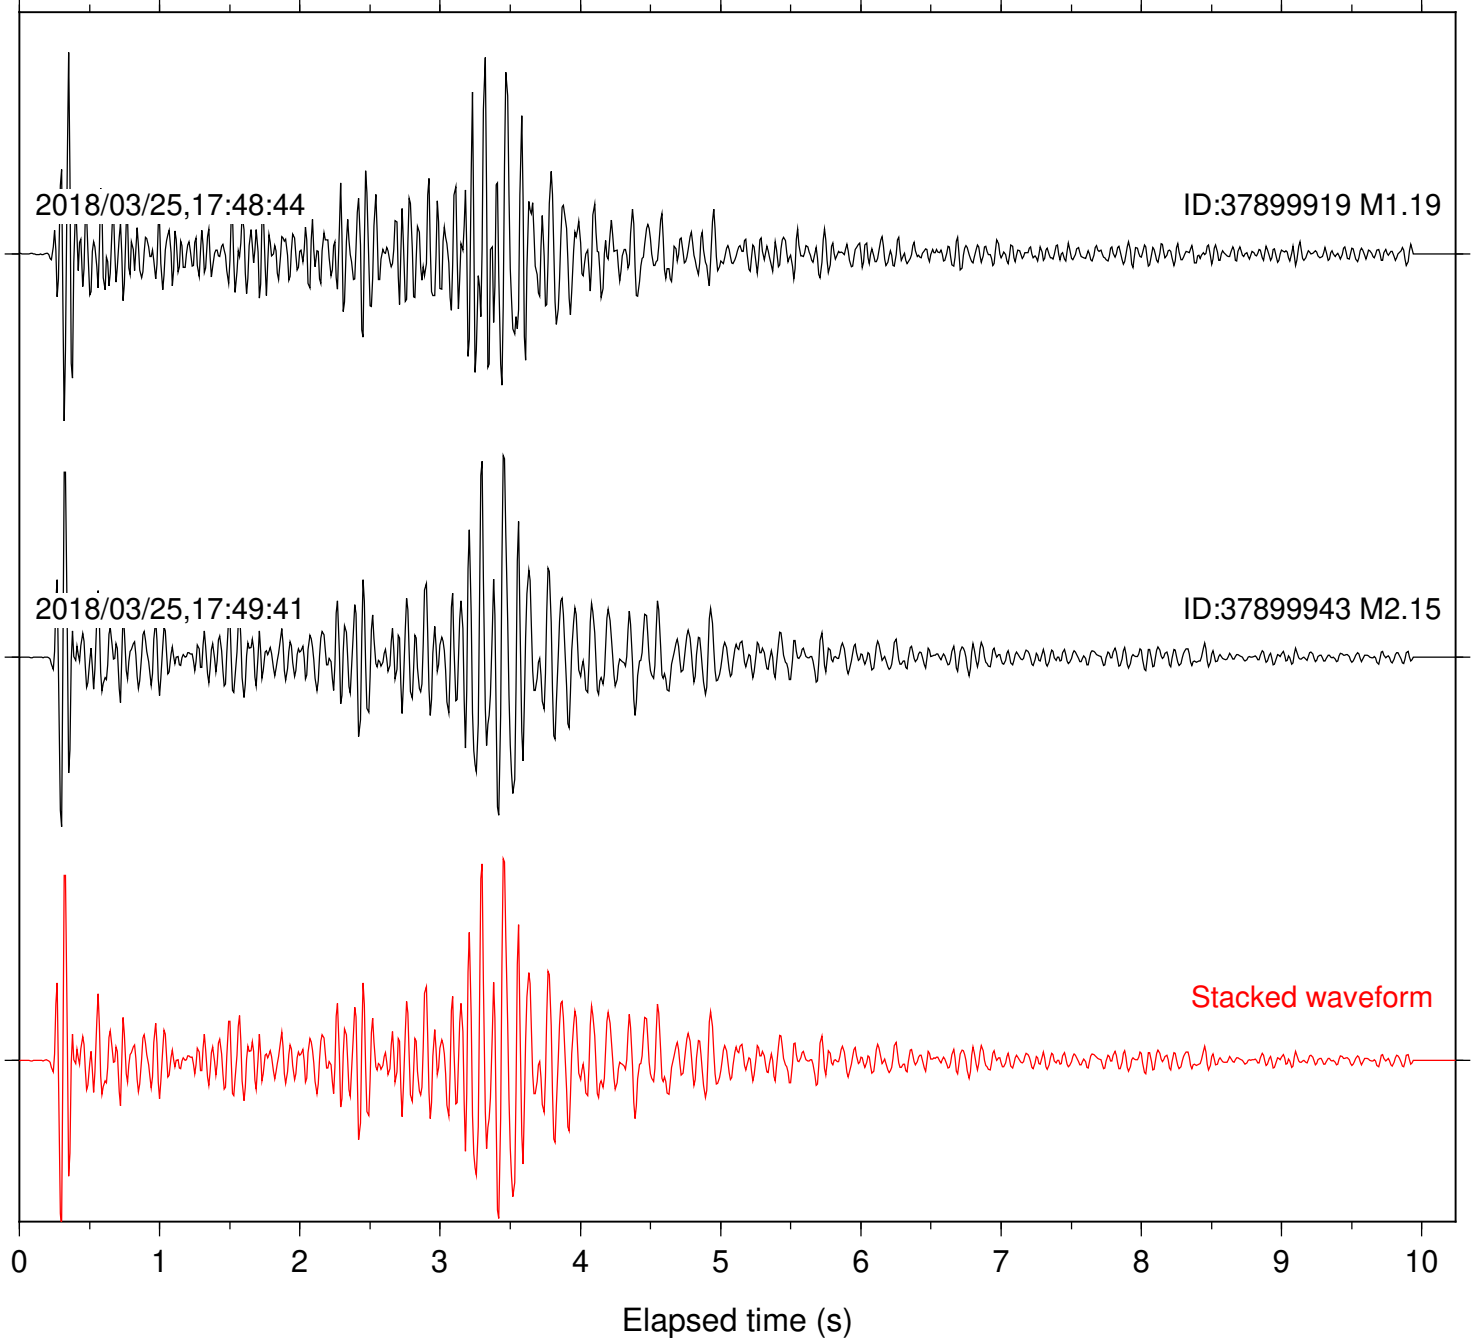

Station: B082 Com: EHZ

Focal depth: 14.04 km

2018/03/25,17:48:44

ID:37899919 M1.19

2018/03/25,17:49:41

ID:37899943 M2.15

Stacked waveform

0 1 2 3 4 5 6 7 8 9 10
Elapsed time (s)

Station: B087 Com: EHZ

Focal depth: 14.04 km

Station: B093 Com: EHZ

Focal depth: 14.04 km

Station: B946 Com: EHZ

Focal depth: 14.04 km

Station: BZN Com: HHZ

Focal depth: 14.05 km

Station: CRY Com: HHZ

Focal depth: 14.04 km

Station: DNR Com: HHZ

Focal depth: 14.04 km

Station: FRD Com: HHZ

Focal depth: 14.04 km

Station: HMT2 Com: HHZ

Focal depth: 14.04 km

Station: KNW Com: HHZ

Focal depth: 14.04 km

Station: SND Com: HHZ

Focal depth: 14.04 km

Station: TMSP Com: HHZ

Focal depth: 14.04 km

Station: WMC Com: HHZ

Focal depth: 14.04 km