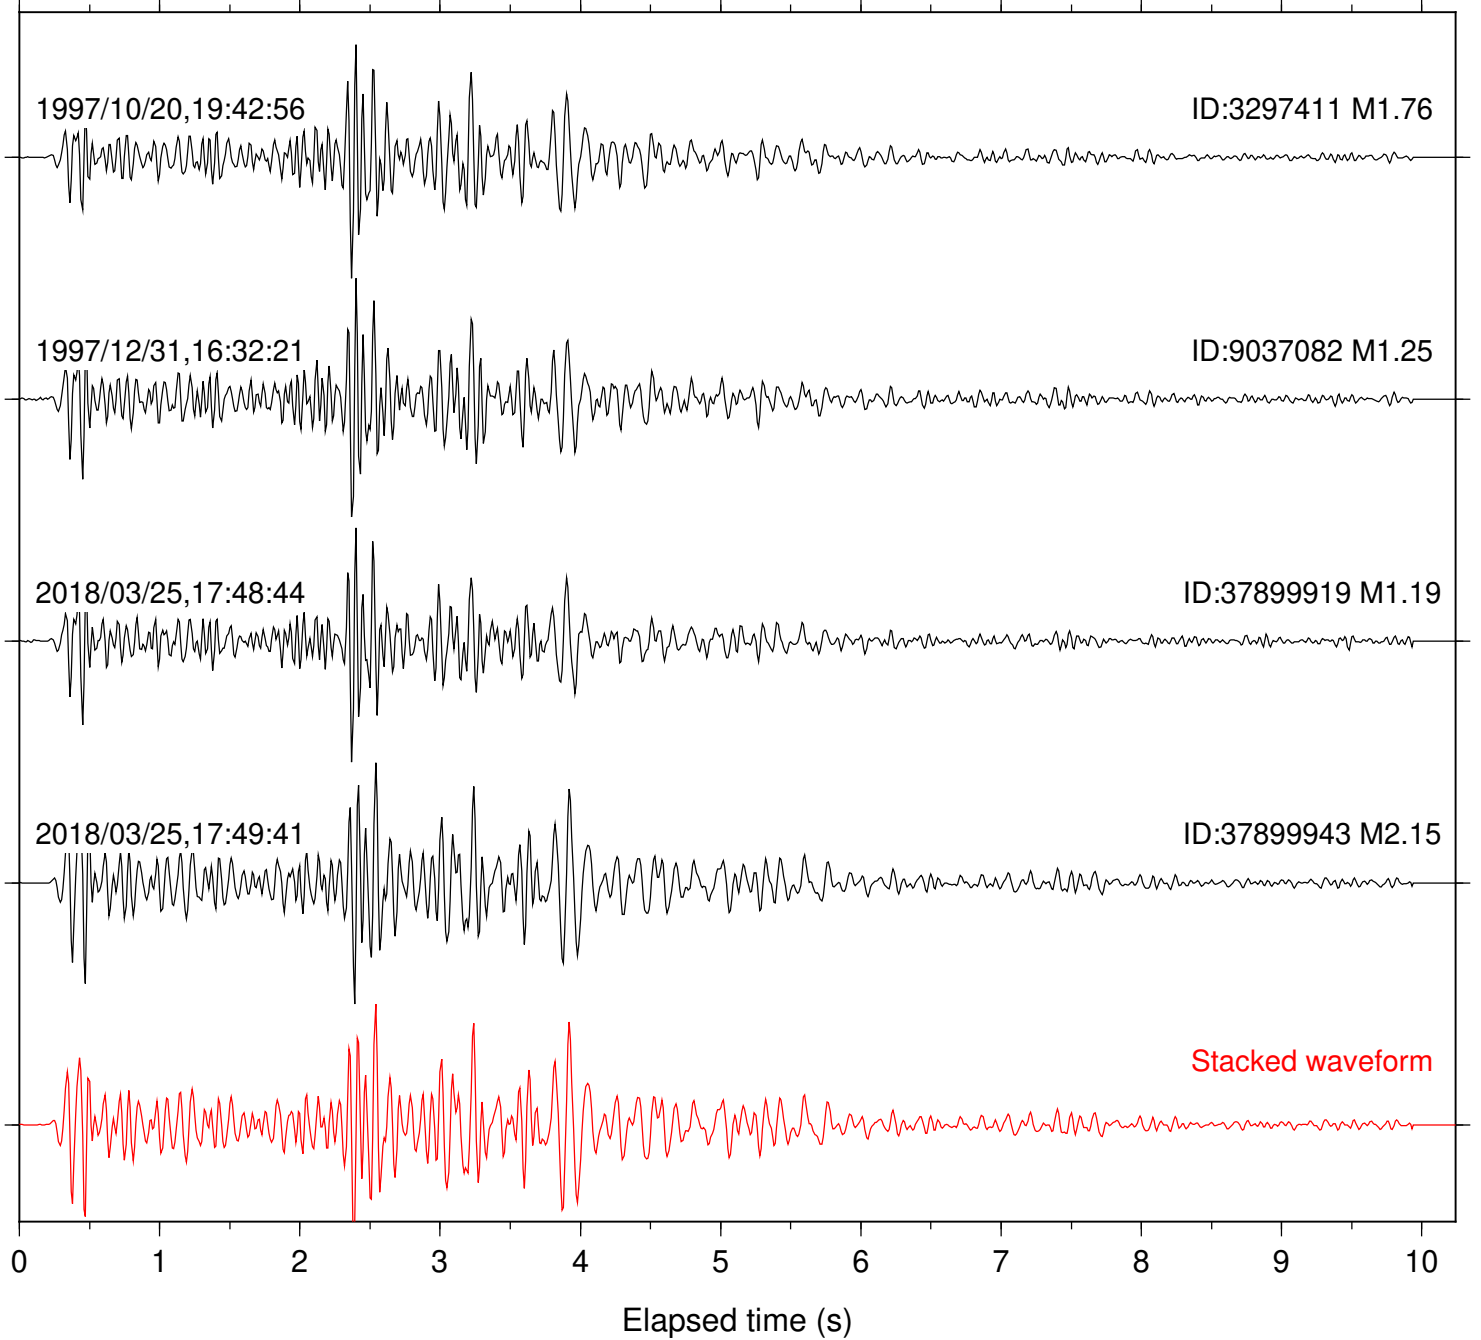

Station: B087 Com: EHZ

Focal depth: 14.04 km

Station: B093 Com: EHZ

Focal depth: 14.04 km

Station: B946 Com: EHZ

Focal depth: 14.04 km

Station: BZN Com: HHZ

Focal depth: 14.05 km

Station: CRY Com: HHZ

Focal depth: 14.04 km

Station: DNR Com: HHZ

Focal depth: 14.04 km

Station: FRD Com: HHZ

Focal depth: 14.04 km

Station: HMT2 Com: HHZ

Focal depth: 14.04 km

Station: KNW Com: HHZ

Focal depth: 14.04 km

Station: SND Com: HHZ

Focal depth: 14.04 km

Station: TMSP Com: HHZ

Focal depth: 14.04 km

Station: WMC Com: HHZ

Focal depth: 14.04 km