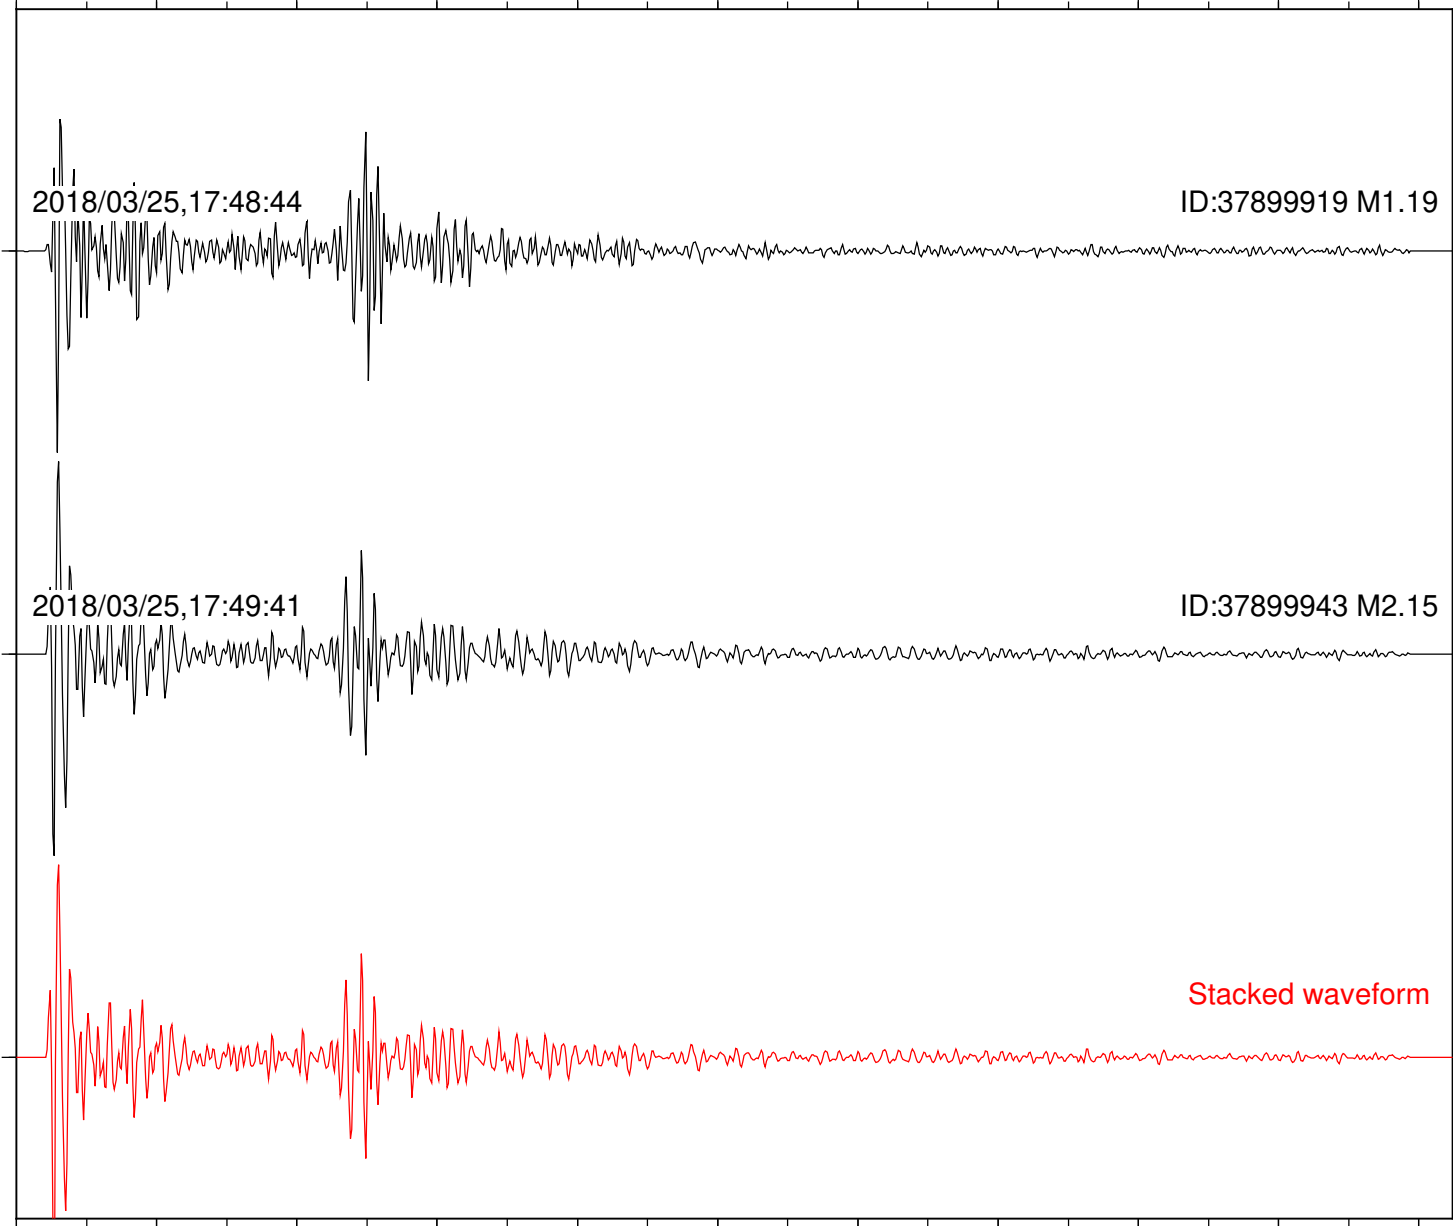

Station: B082 Com: EHZ

Focal depth: 14.04 km

2018/03/25,17:48:44

ID:37899919 M1.19

2018/03/25,17:49:41

ID:37899943 M2.15

Stacked waveform

0 1 2 3 4 5 6 7 8 9 10
Elapsed time (s)

Station: B087 Com: EHZ

Focal depth: 14.04 km

Station: B093 Com: EHZ

Focal depth: 14.04 km

Station: B946 Com: EHZ

Focal depth: 14.04 km

Station: BZN Com: HHZ

Focal depth: 14.05 km

Station: CRY Com: HHZ

Focal depth: 14.04 km

Station: DNR Com: HHZ

Focal depth: 14.04 km

Station: FRD Com: HHZ

Focal depth: 14.04 km

Station: HMT2 Com: HHZ

Focal depth: 14.04 km

Station: KNW Com: HHZ

Focal depth: 14.04 km

Station: SND Com: HHZ

Focal depth: 14.04 km

Station: TMSP Com: HHZ

Focal depth: 14.04 km

Station: WMC Com: HHZ

Focal depth: 14.04 km