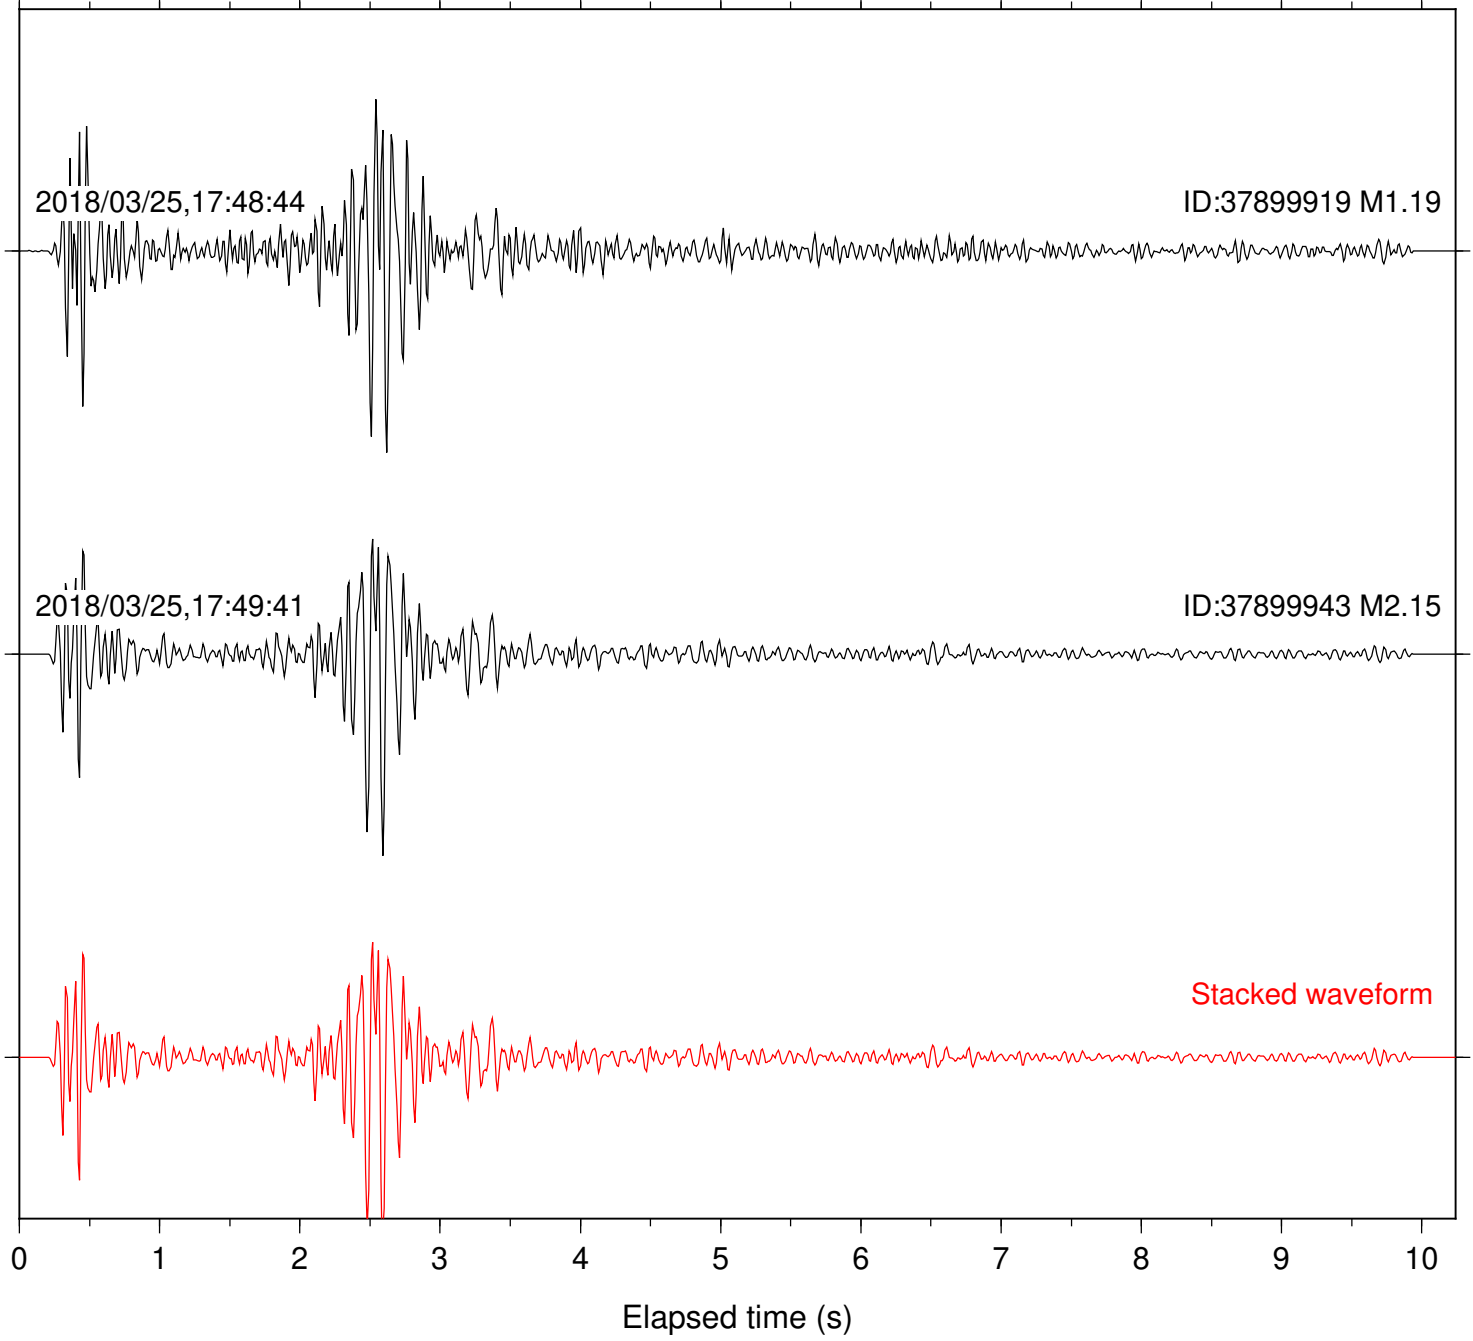

Station: B082 Com: EHZ

Focal depth: 14.04 km

2018/03/25,17:48:44

ID:37899919 M1.19

2018/03/25,17:49:41

ID:37899943 M2.15

Stacked waveform

0 1 2 3 4 5 6 7 8 9 10
Elapsed time (s)

Station: B087 Com: EHZ

Focal depth: 14.04 km

Station: B093 Com: EHZ

Focal depth: 14.04 km

Station: B946 Com: EHZ

Focal depth: 14.04 km

Station: BZN Com: HHZ

Focal depth: 14.05 km

Station: CRY Com: HHZ

Focal depth: 14.04 km

Station: DNR Com: HHZ

Focal depth: 14.04 km

Station: FRD Com: HHZ

Focal depth: 14.04 km

Station: HMT2 Com: HHZ

Focal depth: 14.04 km

Station: KNW Com: HHZ

Focal depth: 14.04 km

Station: SND Com: HHZ

Focal depth: 14.04 km

Station: TMSP Com: HHZ

Focal depth: 14.04 km

Station: WMC Com: HHZ

Focal depth: 14.04 km