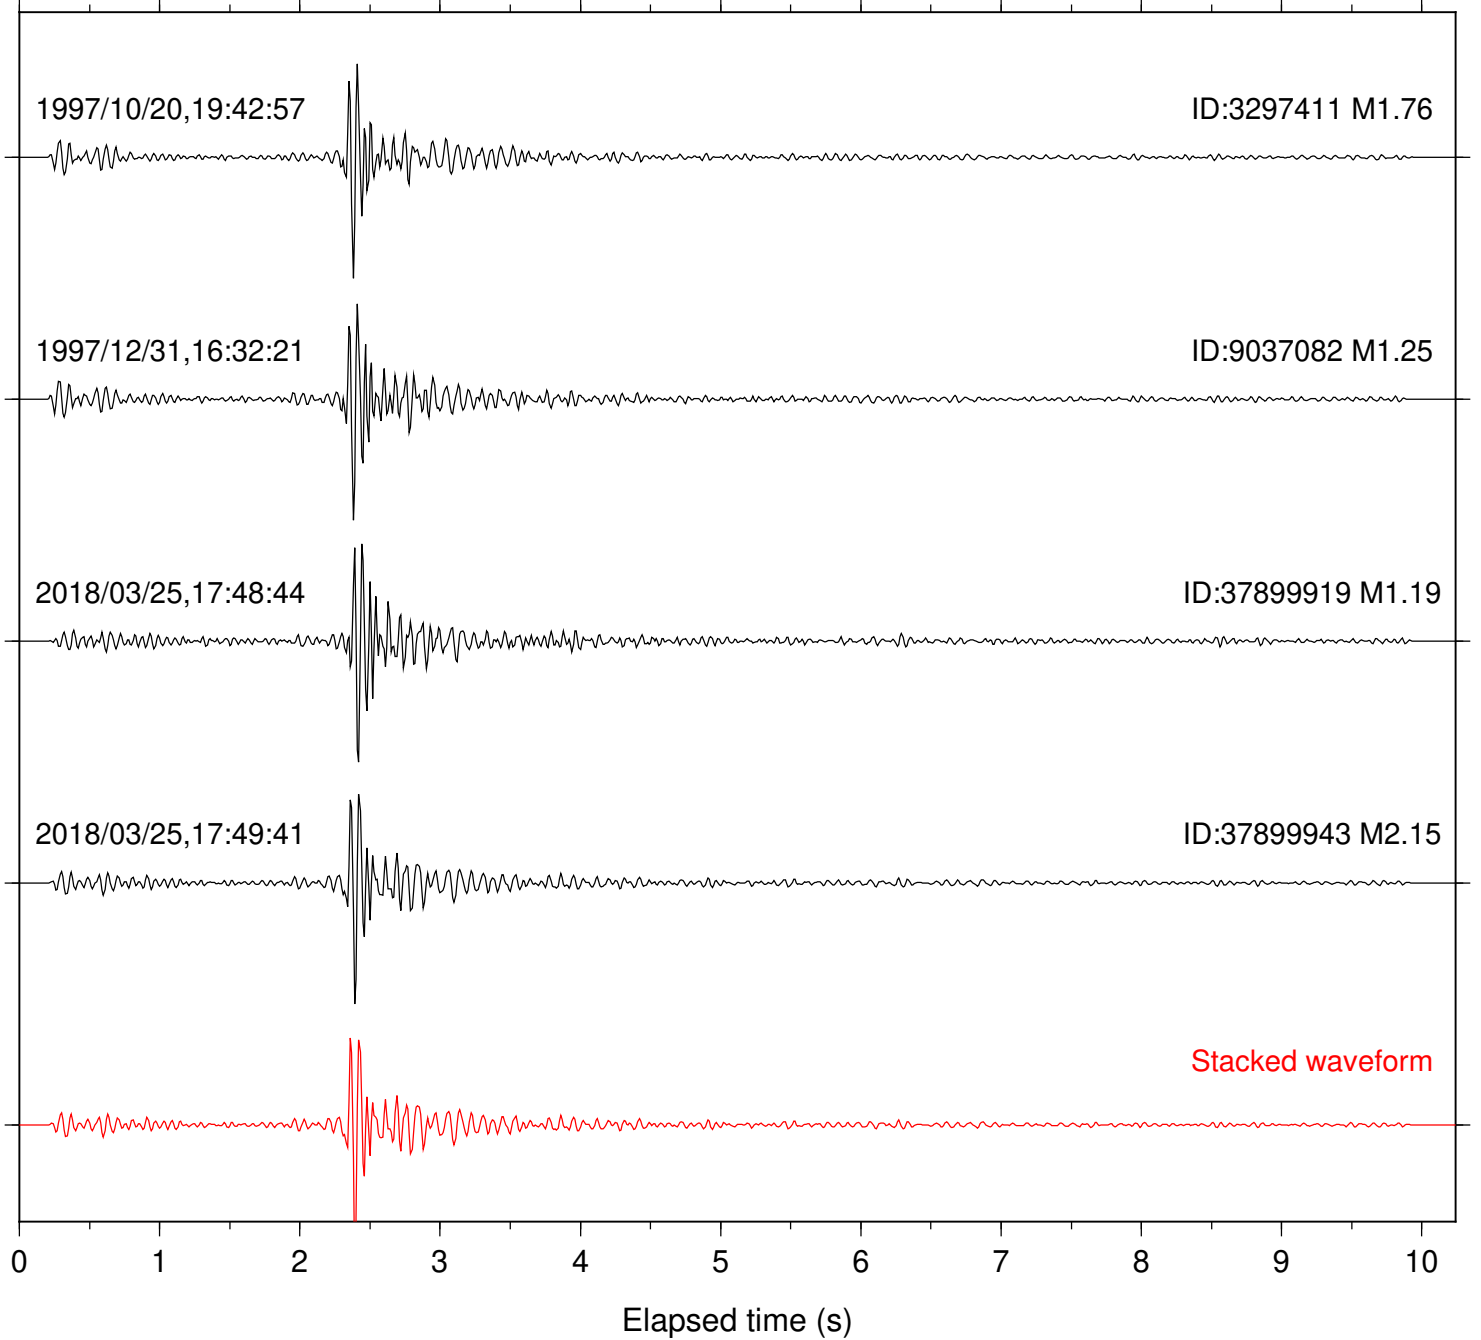

Station: B082 Com: EHZ

Focal depth: 14.04 km

2018/03/25,17:48:44

ID:37899919 M1.19

2018/03/25,17:49:41

ID:37899943 M2.15

Stacked waveform

0 1 2 3 4 5 6 7 8 9 10
Elapsed time (s)

Station: B087 Com: EHZ

Focal depth: 14.04 km

Station: B093 Com: EHZ

Focal depth: 14.04 km

Station: B946 Com: EHZ

Focal depth: 14.04 km

Station: BZN Com: HHZ

Focal depth: 14.05 km

Station: CRY Com: HHZ

Focal depth: 14.04 km

Station: DNR Com: HHZ

Focal depth: 14.04 km

Station: FRD Com: HHZ

Focal depth: 14.04 km

Station: HMT2 Com: HHZ

Focal depth: 14.04 km

Station: KNW Com: HHZ

Focal depth: 14.04 km

Station: SND Com: HHZ

Focal depth: 14.04 km

Station: TMSP Com: HHZ

Focal depth: 14.04 km

Station: WMC Com: HHZ

Focal depth: 14.04 km