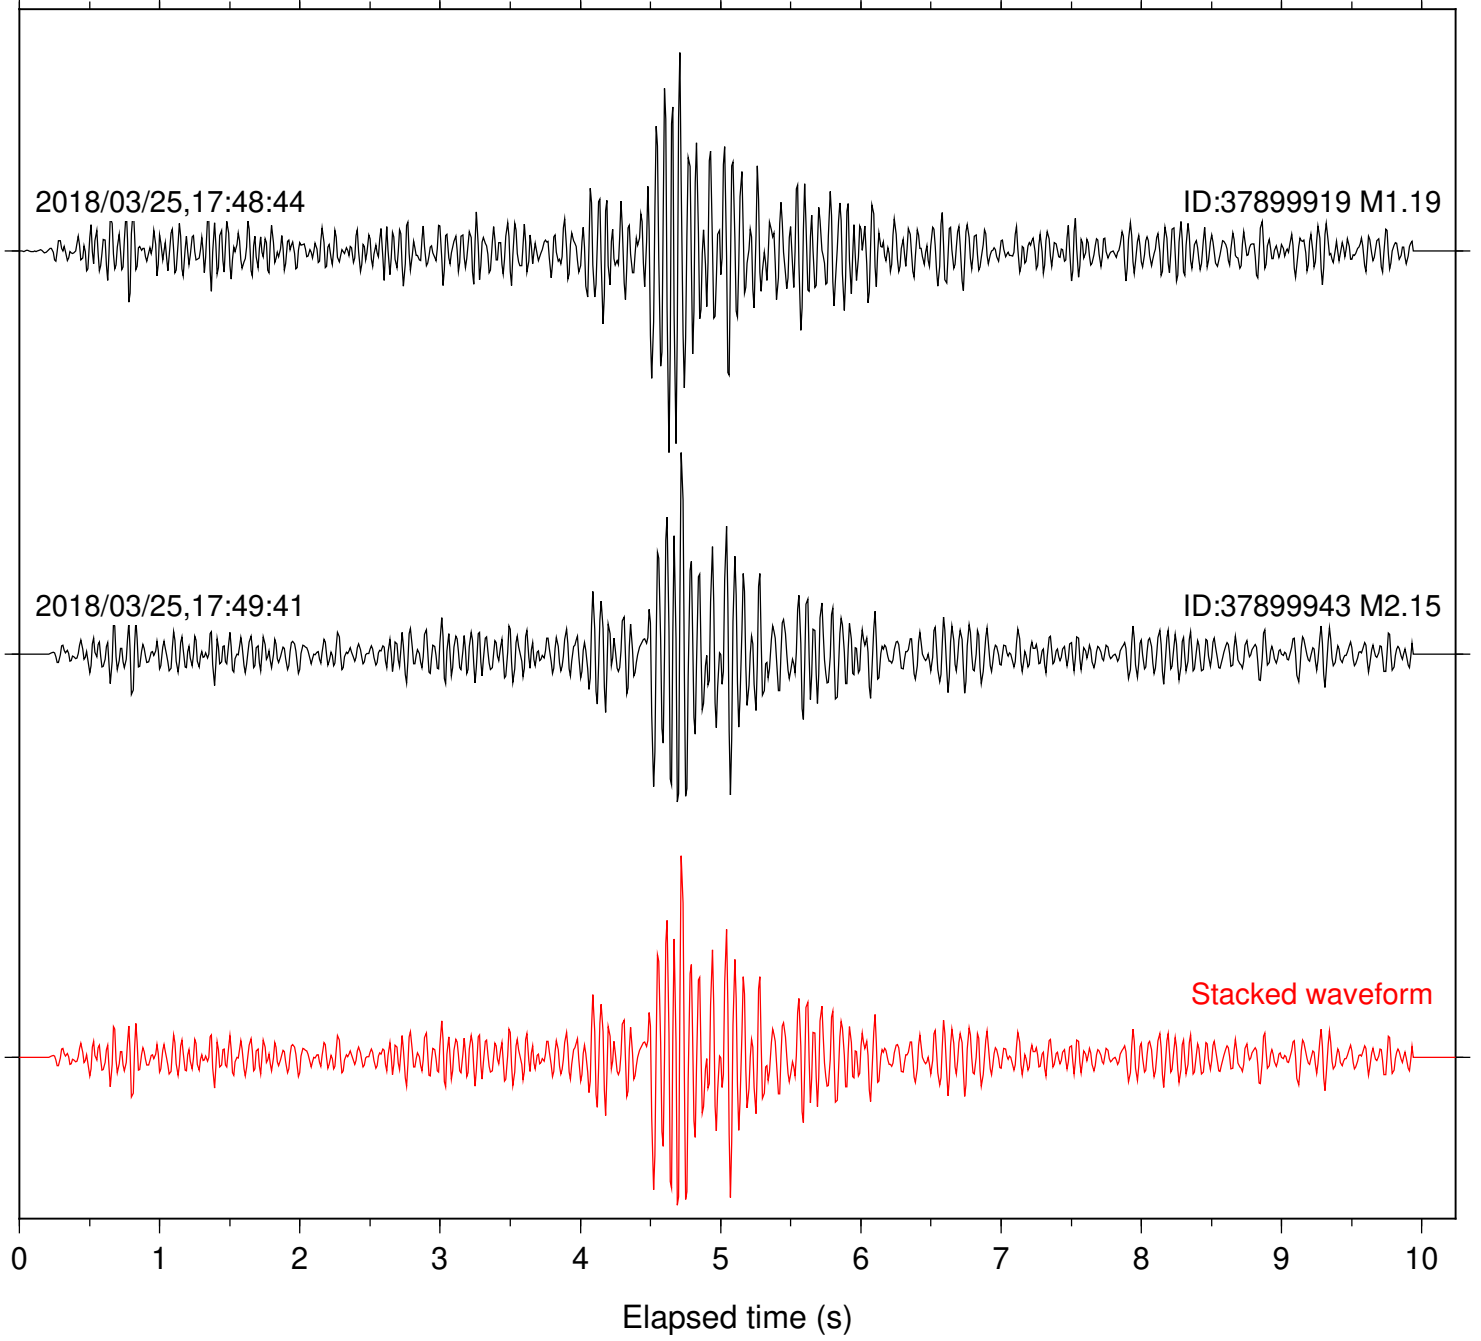

Station: B082 Com: EHZ

Focal depth: 14.04 km

2018/03/25,17:48:44

ID:37899919 M1.19

2018/03/25,17:49:41

ID:37899943 M2.15

Stacked waveform

0 1 2 3 4 5 6 7 8 9 10
Elapsed time (s)

Station: B087 Com: EHZ

Focal depth: 14.04 km

Station: B093 Com: EHZ

Focal depth: 14.04 km

Station: B946 Com: EHZ

Focal depth: 14.04 km

Station: BZN Com: HHZ

Focal depth: 14.05 km

Station: CRY Com: HHZ

Focal depth: 14.04 km

Station: DNR Com: HHZ

Focal depth: 14.04 km

Station: FRD Com: HHZ

Focal depth: 14.04 km

Station: HMT2 Com: HHZ

Focal depth: 14.04 km

Station: KNW Com: HHZ

Focal depth: 14.04 km

Station: SND Com: HHZ

Focal depth: 14.04 km

Station: TMSP Com: HHZ

Focal depth: 14.04 km

Station: WMC Com: HHZ

Focal depth: 14.04 km