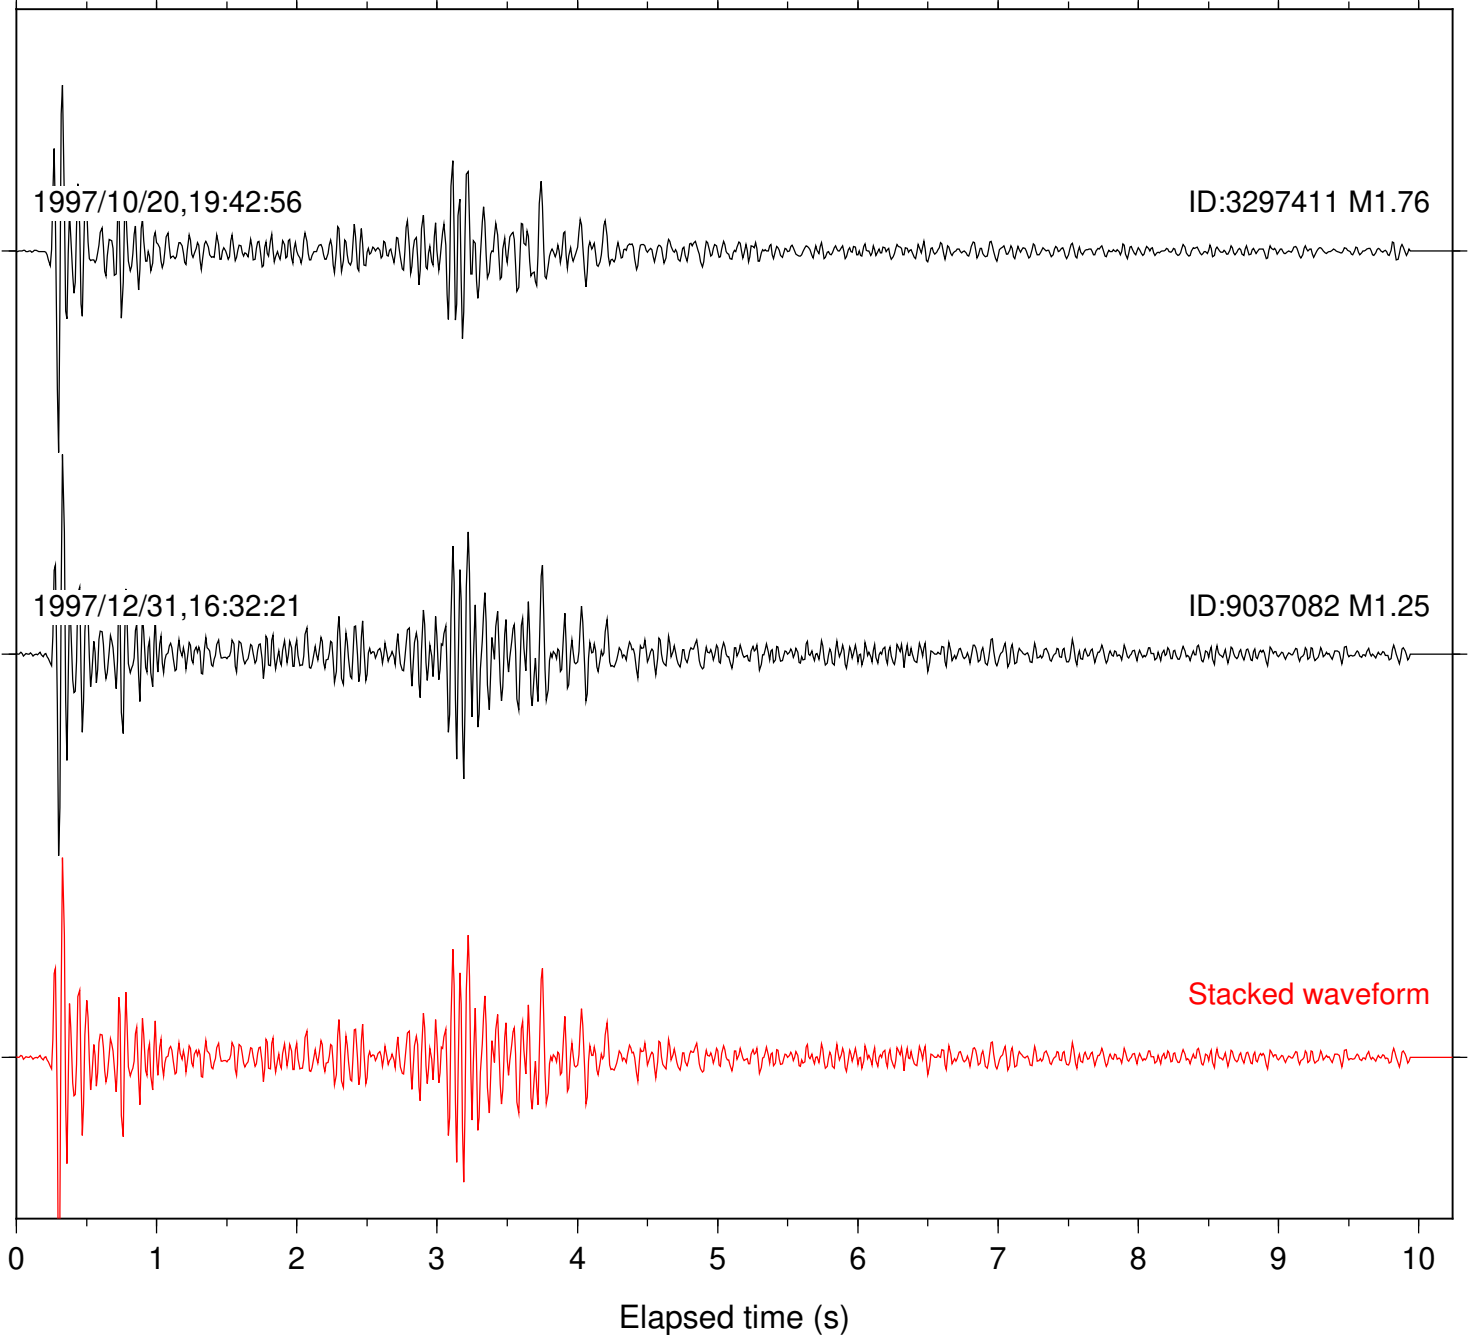

Station: B082 Com: EHZ

Focal depth: 14.04 km

2018/03/25,17:48:44

ID:37899919 M1.19

2018/03/25,17:49:41

ID:37899943 M2.15

Stacked waveform

0 1 2 3 4 5 6 7 8 9 10
Elapsed time (s)

Station: B087 Com: EHZ

Focal depth: 14.04 km

Station: B093 Com: EHZ

Focal depth: 14.04 km

Station: B946 Com: EHZ

Focal depth: 14.04 km

Station: BZN Com: HHZ

Focal depth: 14.05 km

Station: CRY Com: HHZ

Focal depth: 14.04 km

Station: DNR Com: HHZ

Focal depth: 14.04 km

Station: FRD Com: HHZ

Focal depth: 14.04 km

Station: HMT2 Com: HHZ

Focal depth: 14.04 km

Station: KNW Com: HHZ

Focal depth: 14.04 km

Station: SND Com: HHZ

Focal depth: 14.04 km

Station: TMSP Com: HHZ

Focal depth: 14.04 km

Station: WMC Com: HHZ

Focal depth: 14.04 km