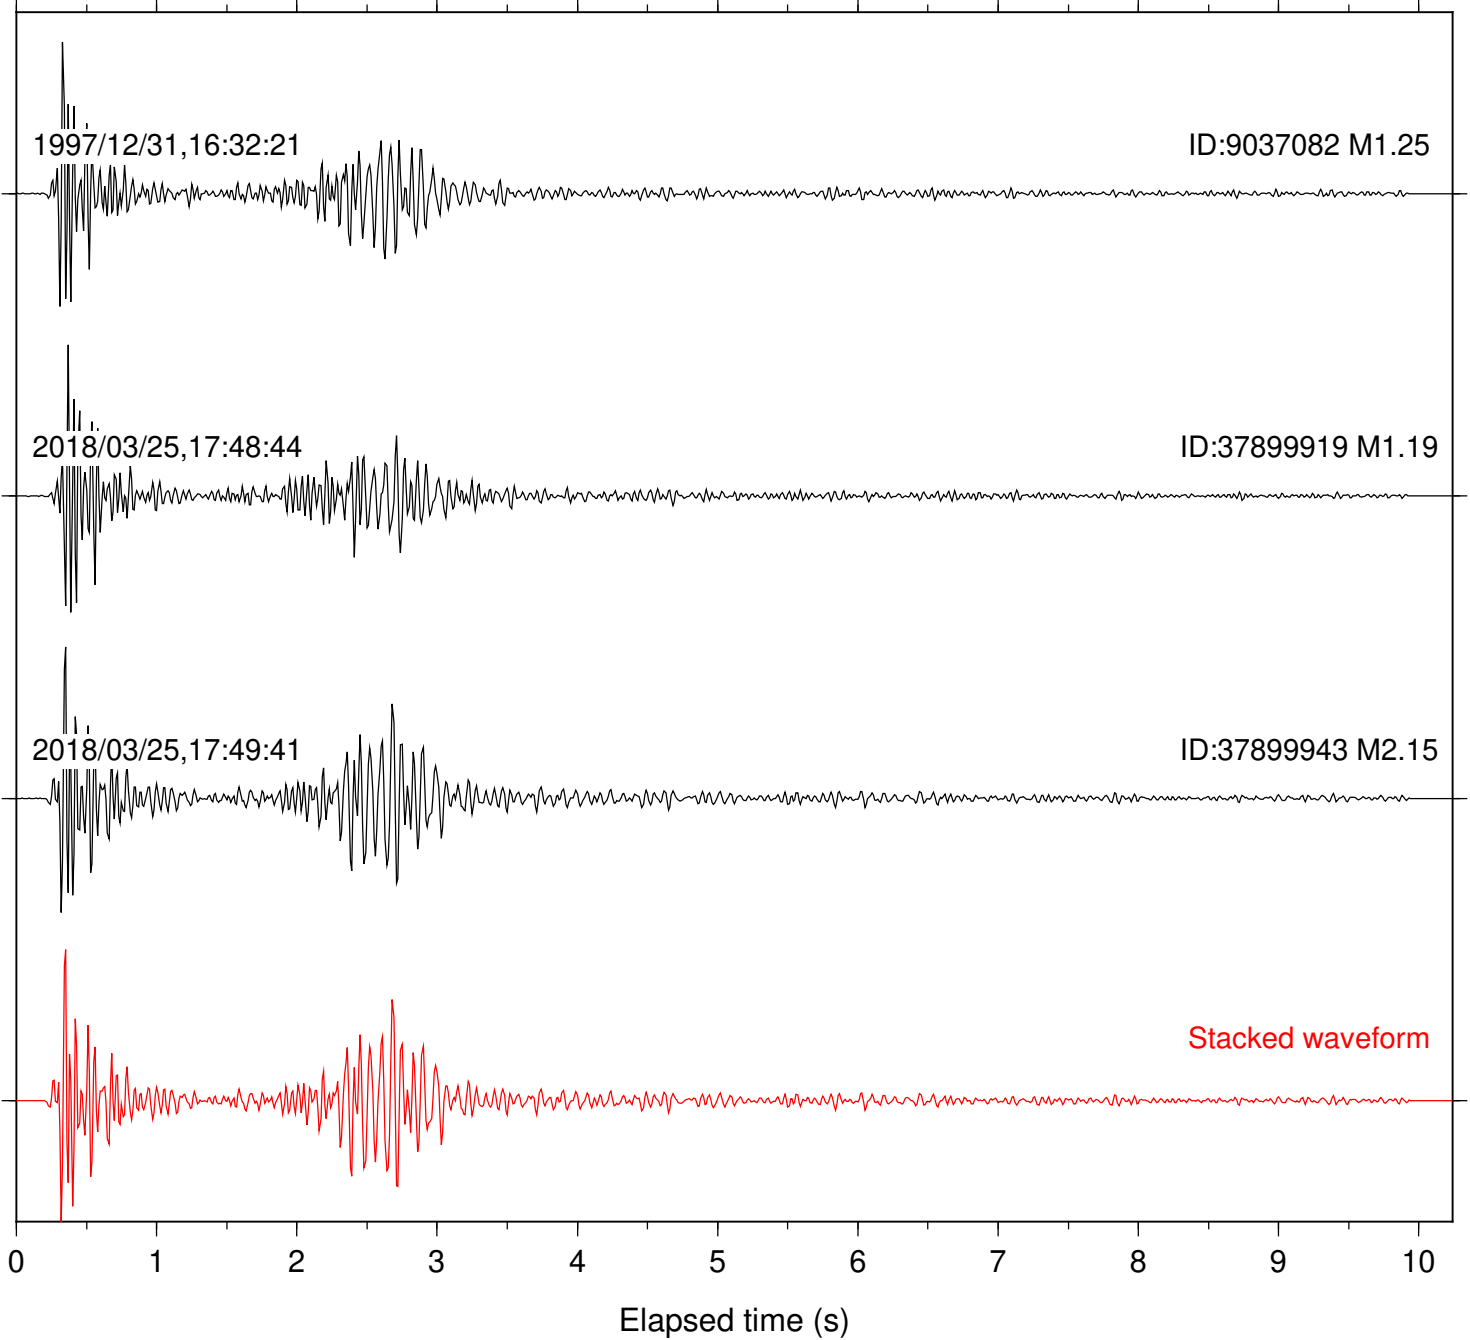

Station: B082 Com: EHZ

Focal depth: 14.04 km

2018/03/25,17:48:44

ID:37899919 M1.19

2018/03/25,17:49:41

ID:37899943 M2.15

Stacked waveform

0 1 2 3 4 5 6 7 8 9 10
Elapsed time (s)

Station: B087 Com: EHZ

Focal depth: 14.04 km

Station: B093 Com: EHZ

Focal depth: 14.04 km

Station: B946 Com: EHZ

Focal depth: 14.04 km

Station: BZN Com: HHZ

Focal depth: 14.05 km

Station: CRY Com: HHZ

Focal depth: 14.04 km

Station: DNR Com: HHZ

Focal depth: 14.04 km

Station: FRD Com: HHZ

Focal depth: 14.04 km

Station: HMT2 Com: HHZ

Focal depth: 14.04 km

Station: KNW Com: HHZ

Focal depth: 14.04 km

Station: SND Com: HHZ

Focal depth: 14.04 km

Station: TMSP Com: HHZ

Focal depth: 14.04 km

Station: WMC Com: HHZ

Focal depth: 14.04 km