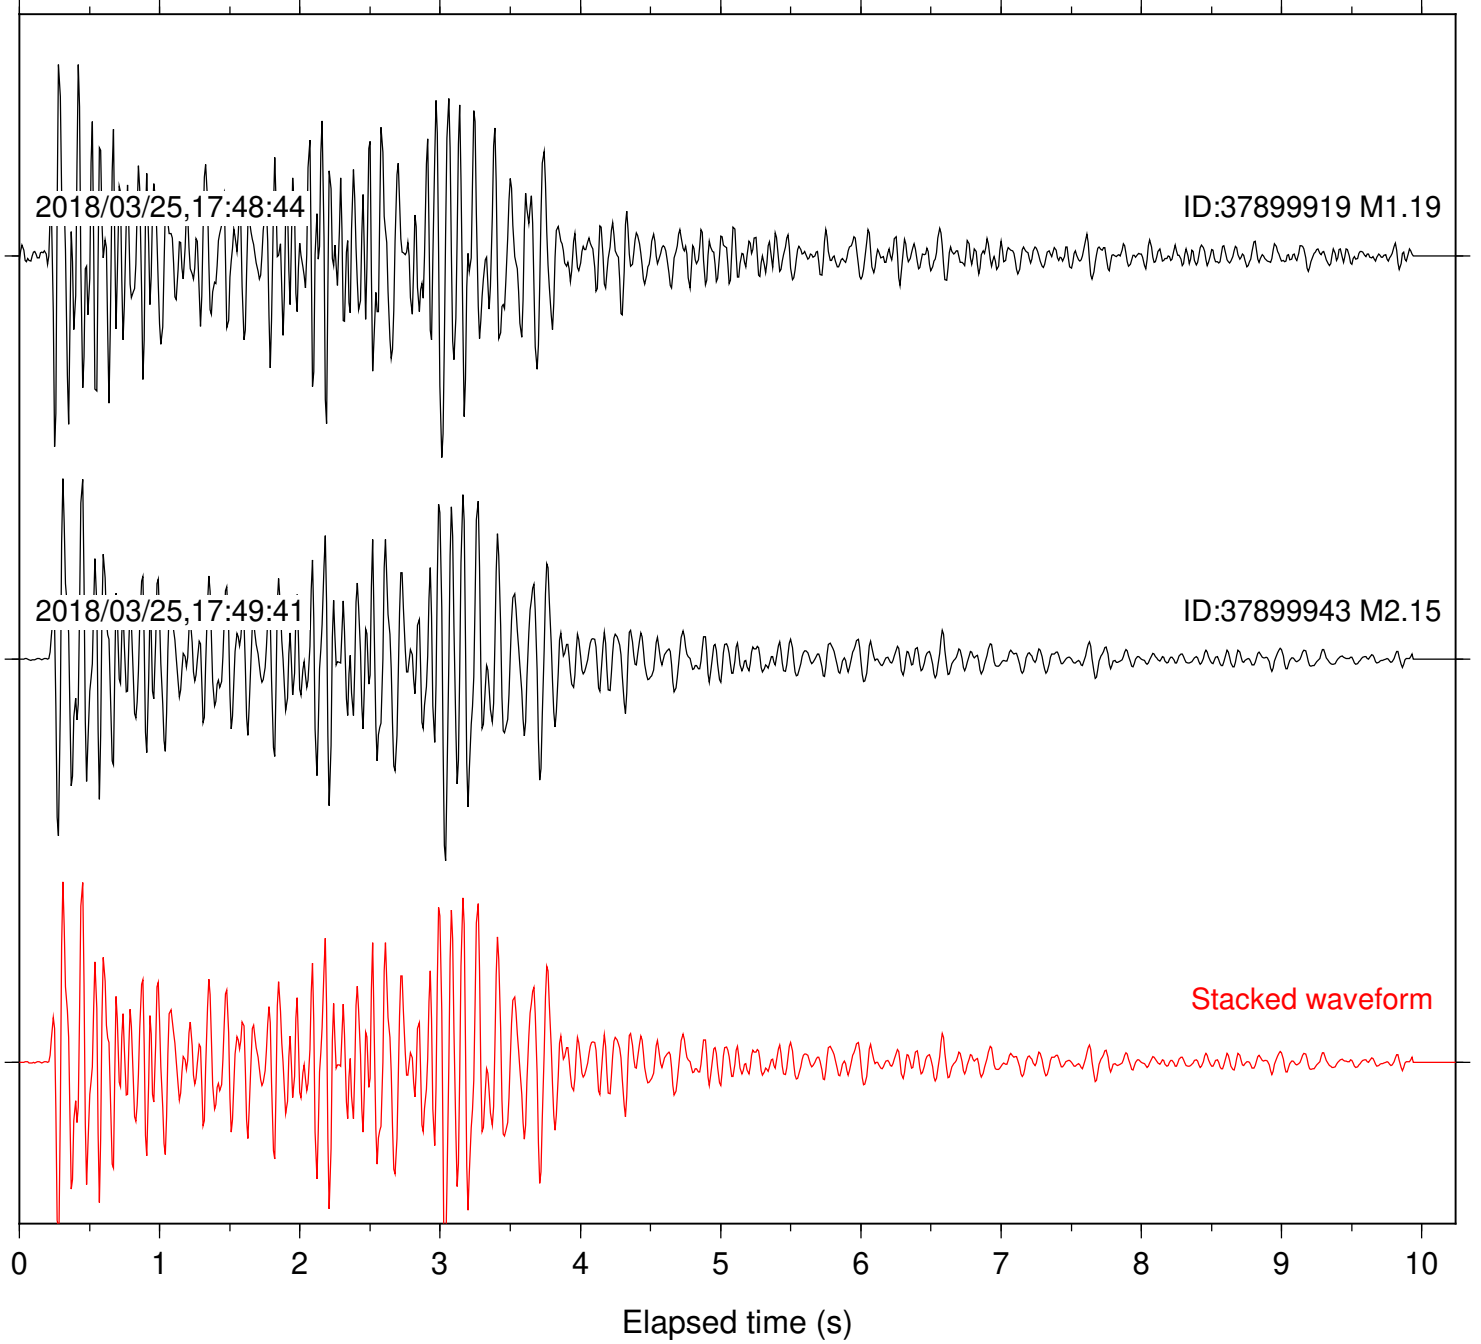

Station: B087 Com: EHZ

Focal depth: 14.04 km

Station: B093 Com: EHZ

Focal depth: 14.04 km

Station: B946 Com: EHZ

Focal depth: 14.04 km

Station: BZN Com: HHZ

Focal depth: 14.05 km

Station: CRY Com: HHZ

Focal depth: 14.04 km

Station: DNR Com: HHZ

Focal depth: 14.04 km

Station: FRD Com: HHZ

Focal depth: 14.04 km

Station: HMT2 Com: HHZ

Focal depth: 14.04 km

Station: KNW Com: HHZ

Focal depth: 14.04 km

Station: SND Com: HHZ

Focal depth: 14.04 km

Station: TMSP Com: HHZ

Focal depth: 14.04 km

Station: WMC Com: HHZ

Focal depth: 14.04 km