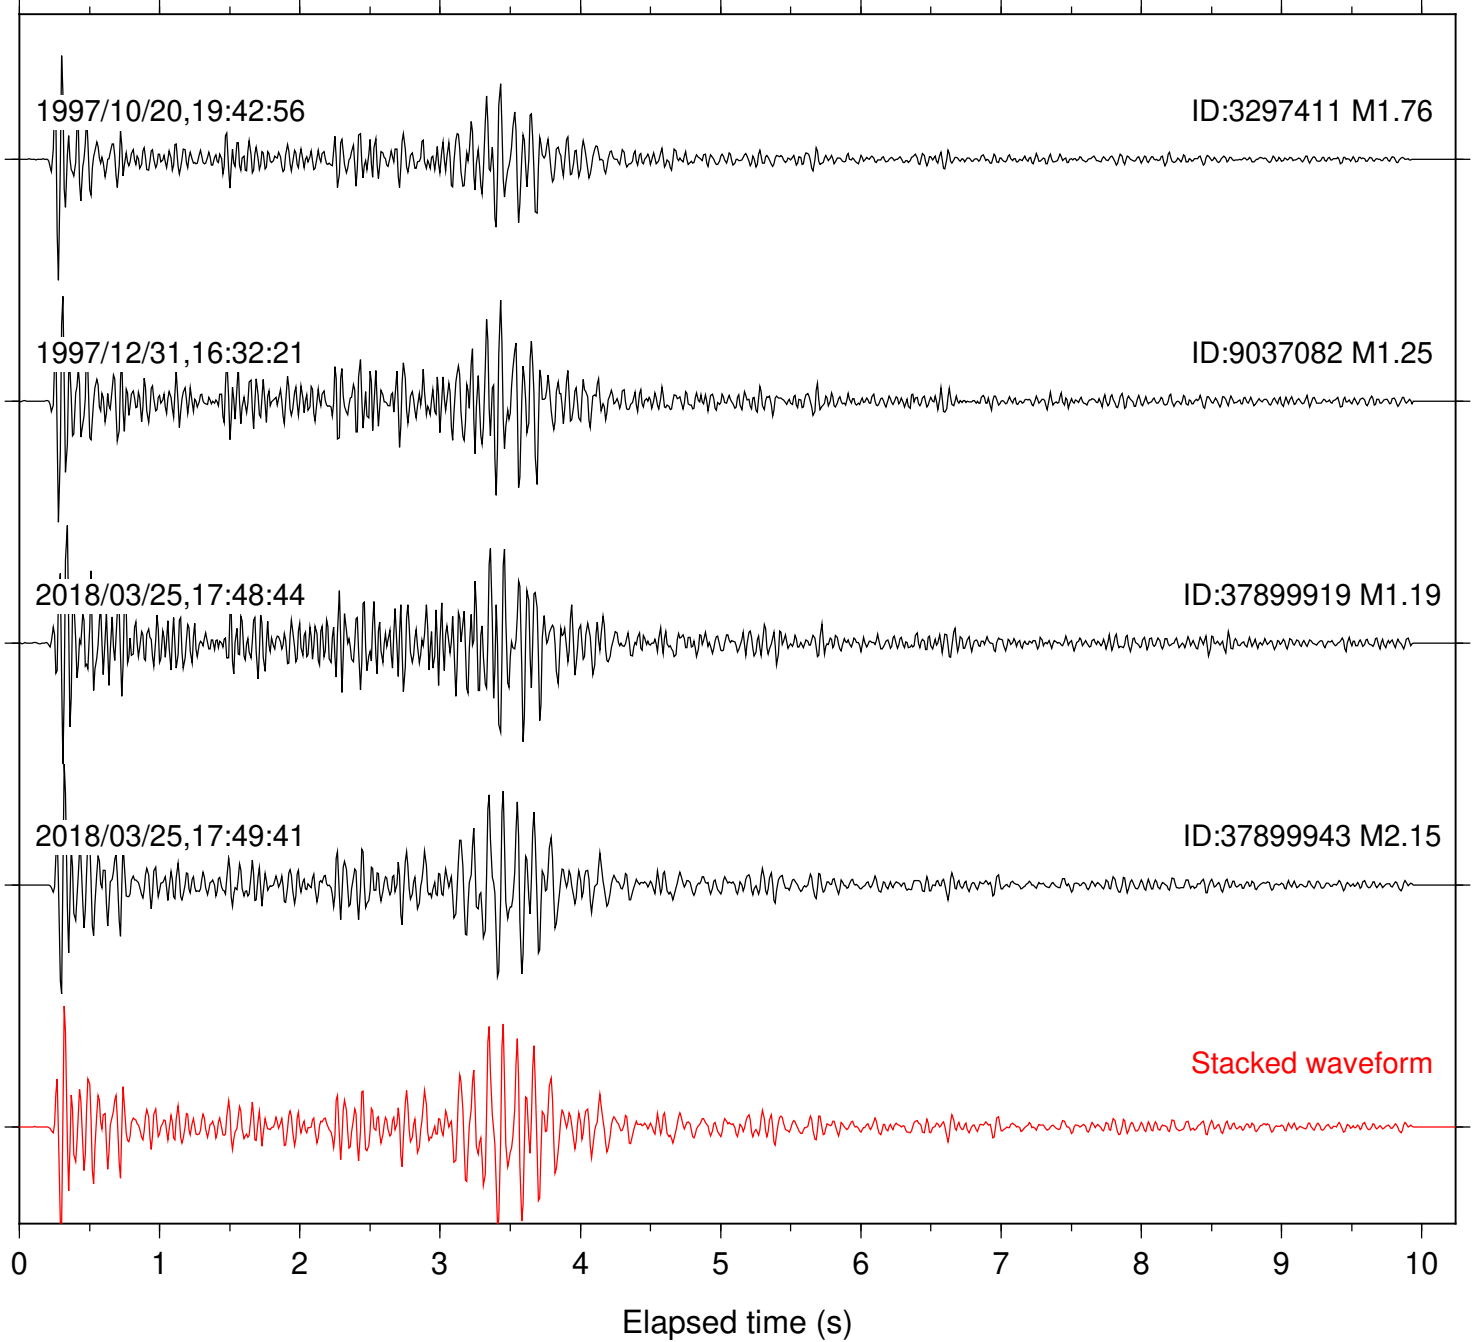

Station: B087 Com: EHZ

Focal depth: 14.04 km

Station: B093 Com: EHZ

Focal depth: 14.04 km

Station: B946 Com: EHZ

Focal depth: 14.04 km

Station: BZN Com: HHZ

Focal depth: 14.05 km

Station: CRY Com: HHZ

Focal depth: 14.04 km

Station: DNR Com: HHZ

Focal depth: 14.04 km

Station: FRD Com: HHZ

Focal depth: 14.04 km

Station: HMT2 Com: HHZ

Focal depth: 14.04 km

Station: KNW Com: HHZ

Focal depth: 14.04 km

Station: SND Com: HHZ

Focal depth: 14.04 km

Station: TMSP Com: HHZ

Focal depth: 14.04 km

Station: WMC Com: HHZ

Focal depth: 14.04 km