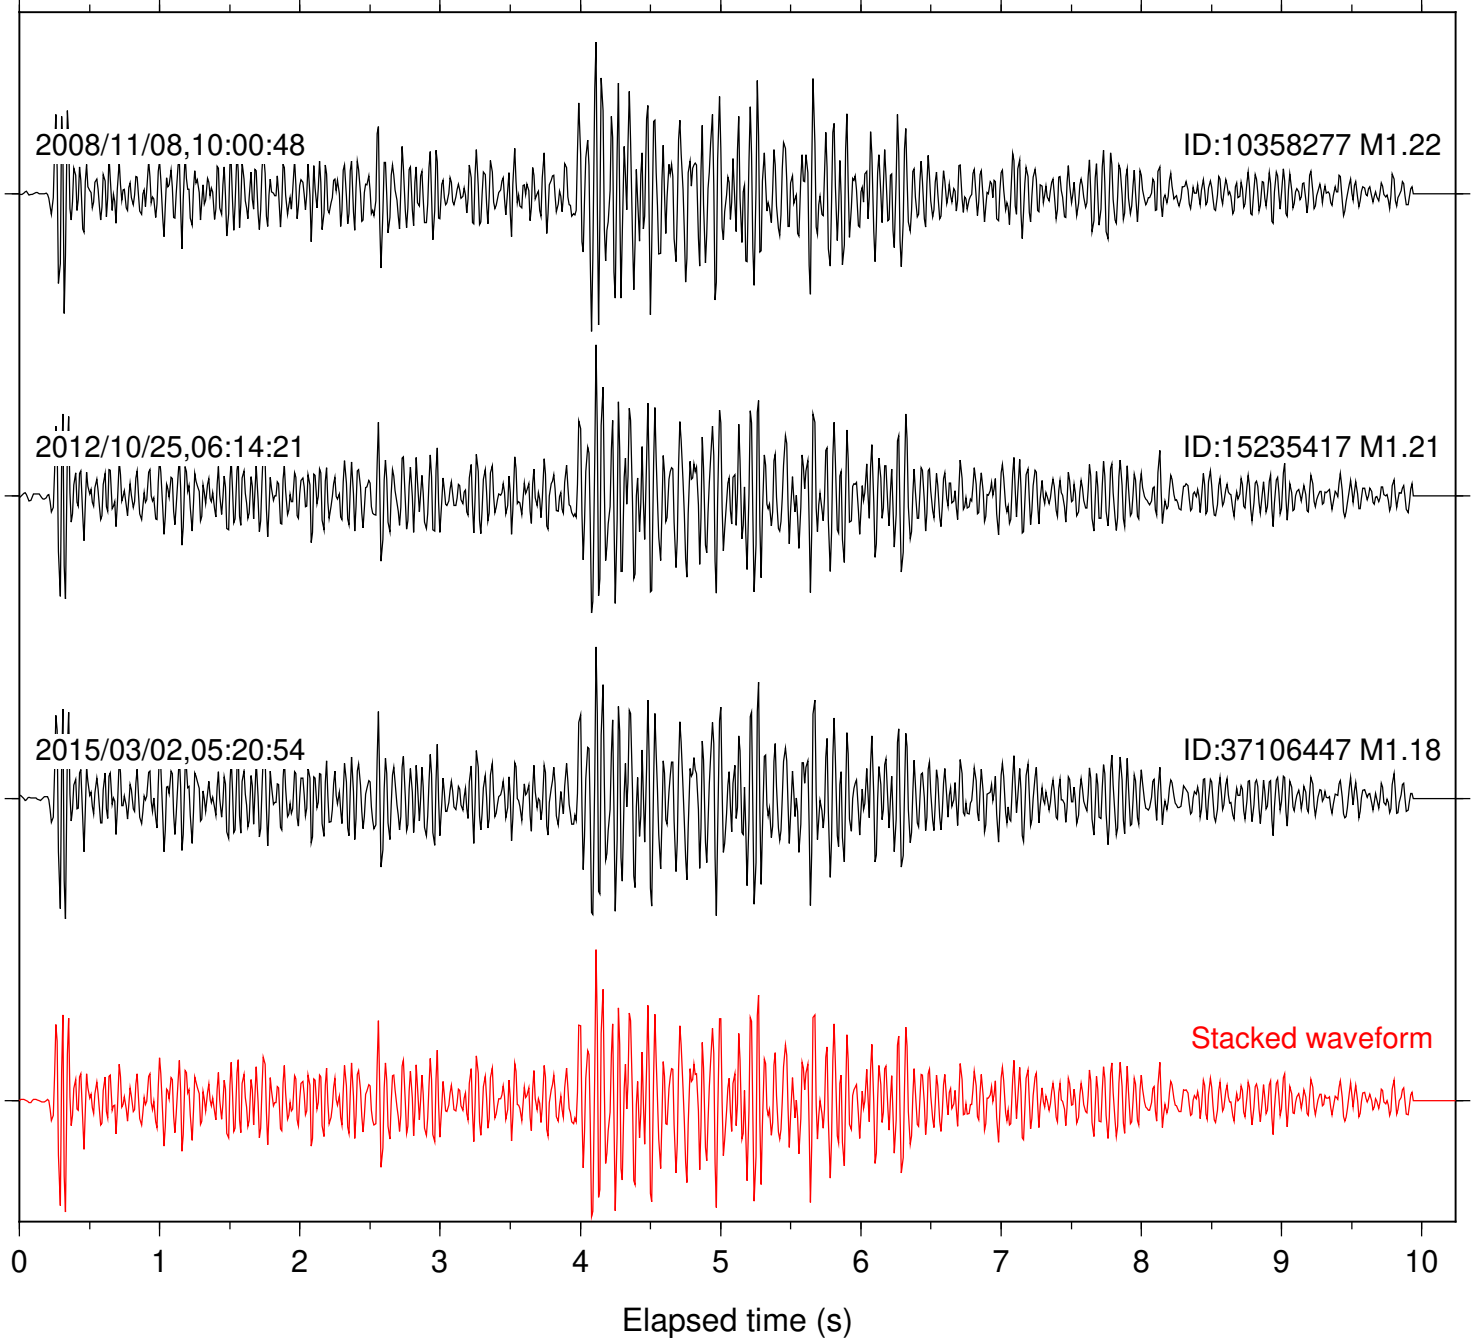

Station: B082 Com: EHZ

Focal depth: 11.29 km

Station: B084 Com: EHZ

Focal depth: 11.29 km

Station: B086 Com: EHZ

Focal depth: 11.29 km

Station: B087 Com: EHZ

Focal depth: 11.29 km

Station: B088 Com: EHZ

Focal depth: 11.29 km

Station: B946 Com: EHZ

Focal depth: 11.29 km

Station: BZN Com: HHZ

Focal depth: 11.30 km

Station: FRD Com: HHZ

Focal depth: 11.29 km

Station: LVA2 Com: HHZ

Focal depth: 11.29 km

Station: PFO Com: HHZ

Focal depth: 11.29 km

Station: PMD Com: HHZ

Focal depth: 11.29 km

Station: SND Com: HHZ

Focal depth: 11.29 km

Station: TOR Com: HHZ

Focal depth: 11.29 km