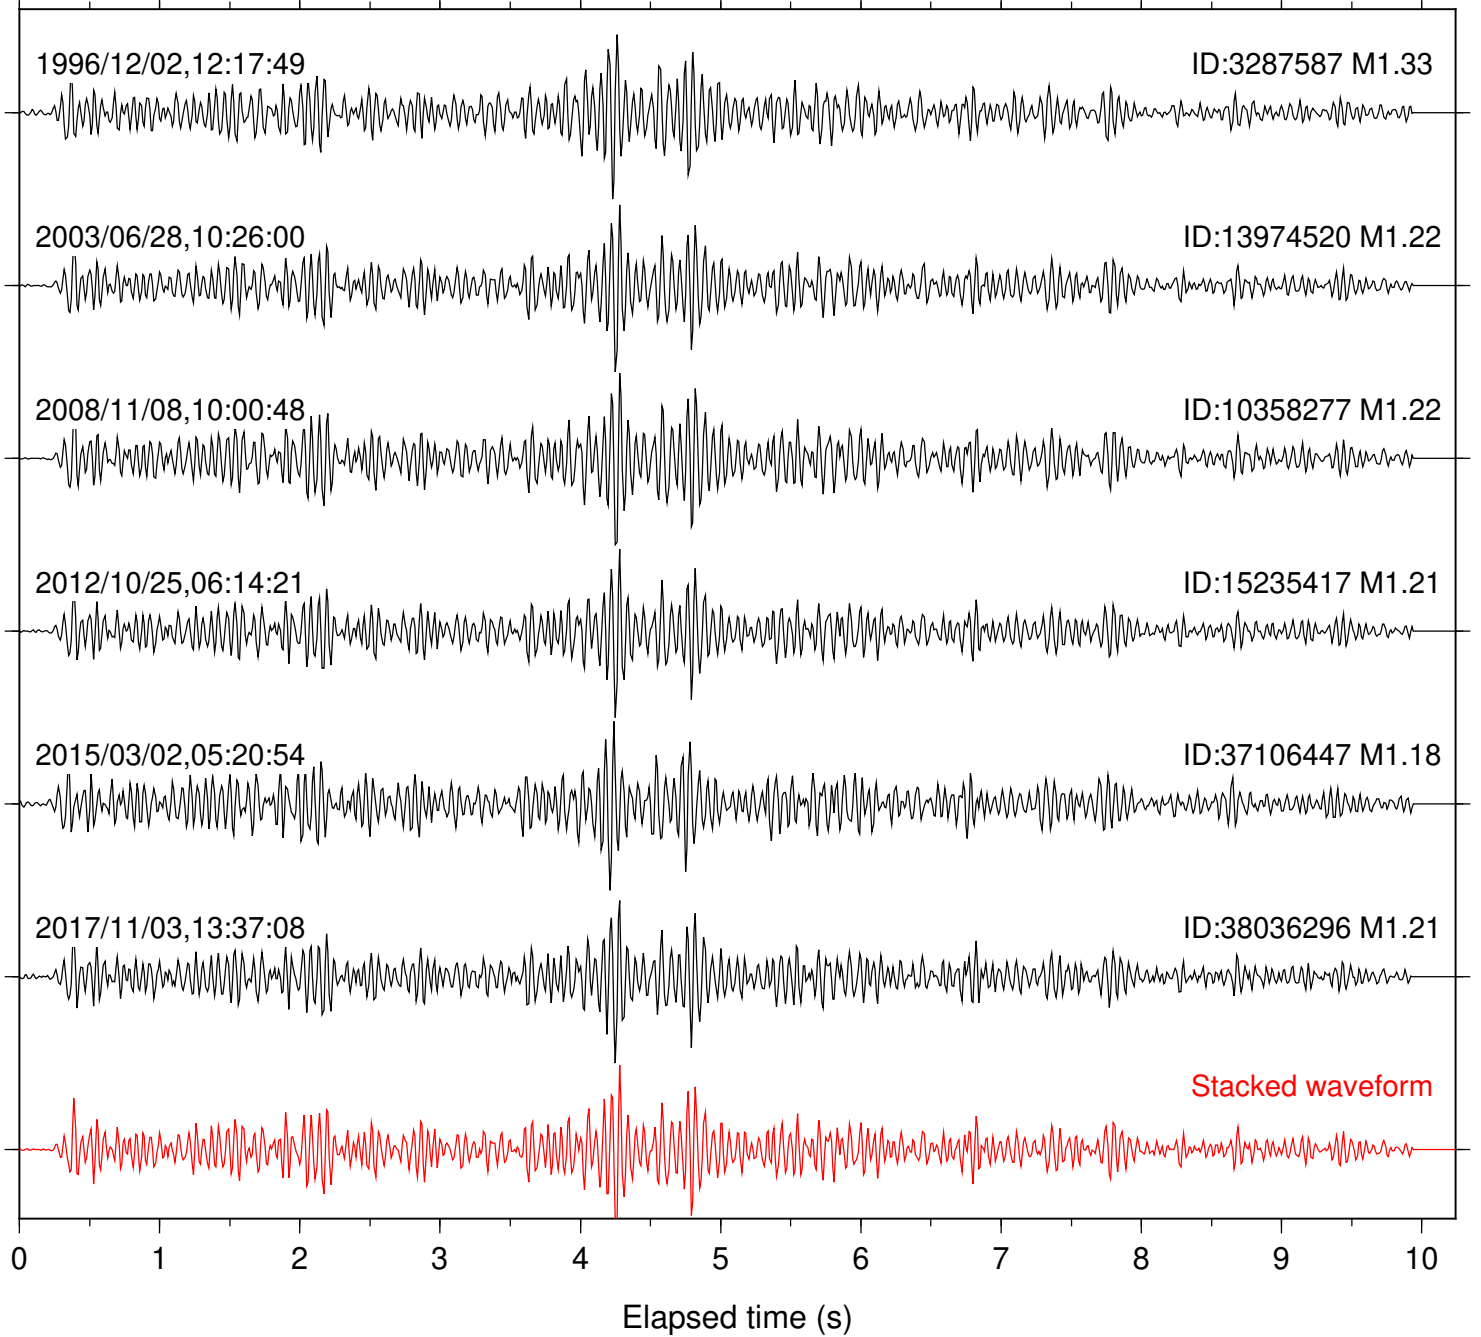

Station: B082 Com: EHZ

Focal depth: 11.29 km

Station: B084 Com: EHZ

Focal depth: 11.29 km

Station: B086 Com: EHZ

Focal depth: 11.29 km

Station: B087 Com: EHZ

Focal depth: 11.29 km

Station: B088 Com: EHZ

Focal depth: 11.29 km

Station: B946 Com: EHZ

Focal depth: 11.29 km

Station: BZN Com: HHZ

Focal depth: 11.30 km

Station: FRD Com: HHZ

Focal depth: 11.29 km

Station: LVA2 Com: HHZ

Focal depth: 11.29 km

Station: PFO Com: HHZ

Focal depth: 11.29 km

Station: PMD Com: HHZ

Focal depth: 11.29 km

Station: SND Com: HHZ

Focal depth: 11.29 km

Station: TOR Com: HHZ

Focal depth: 11.29 km