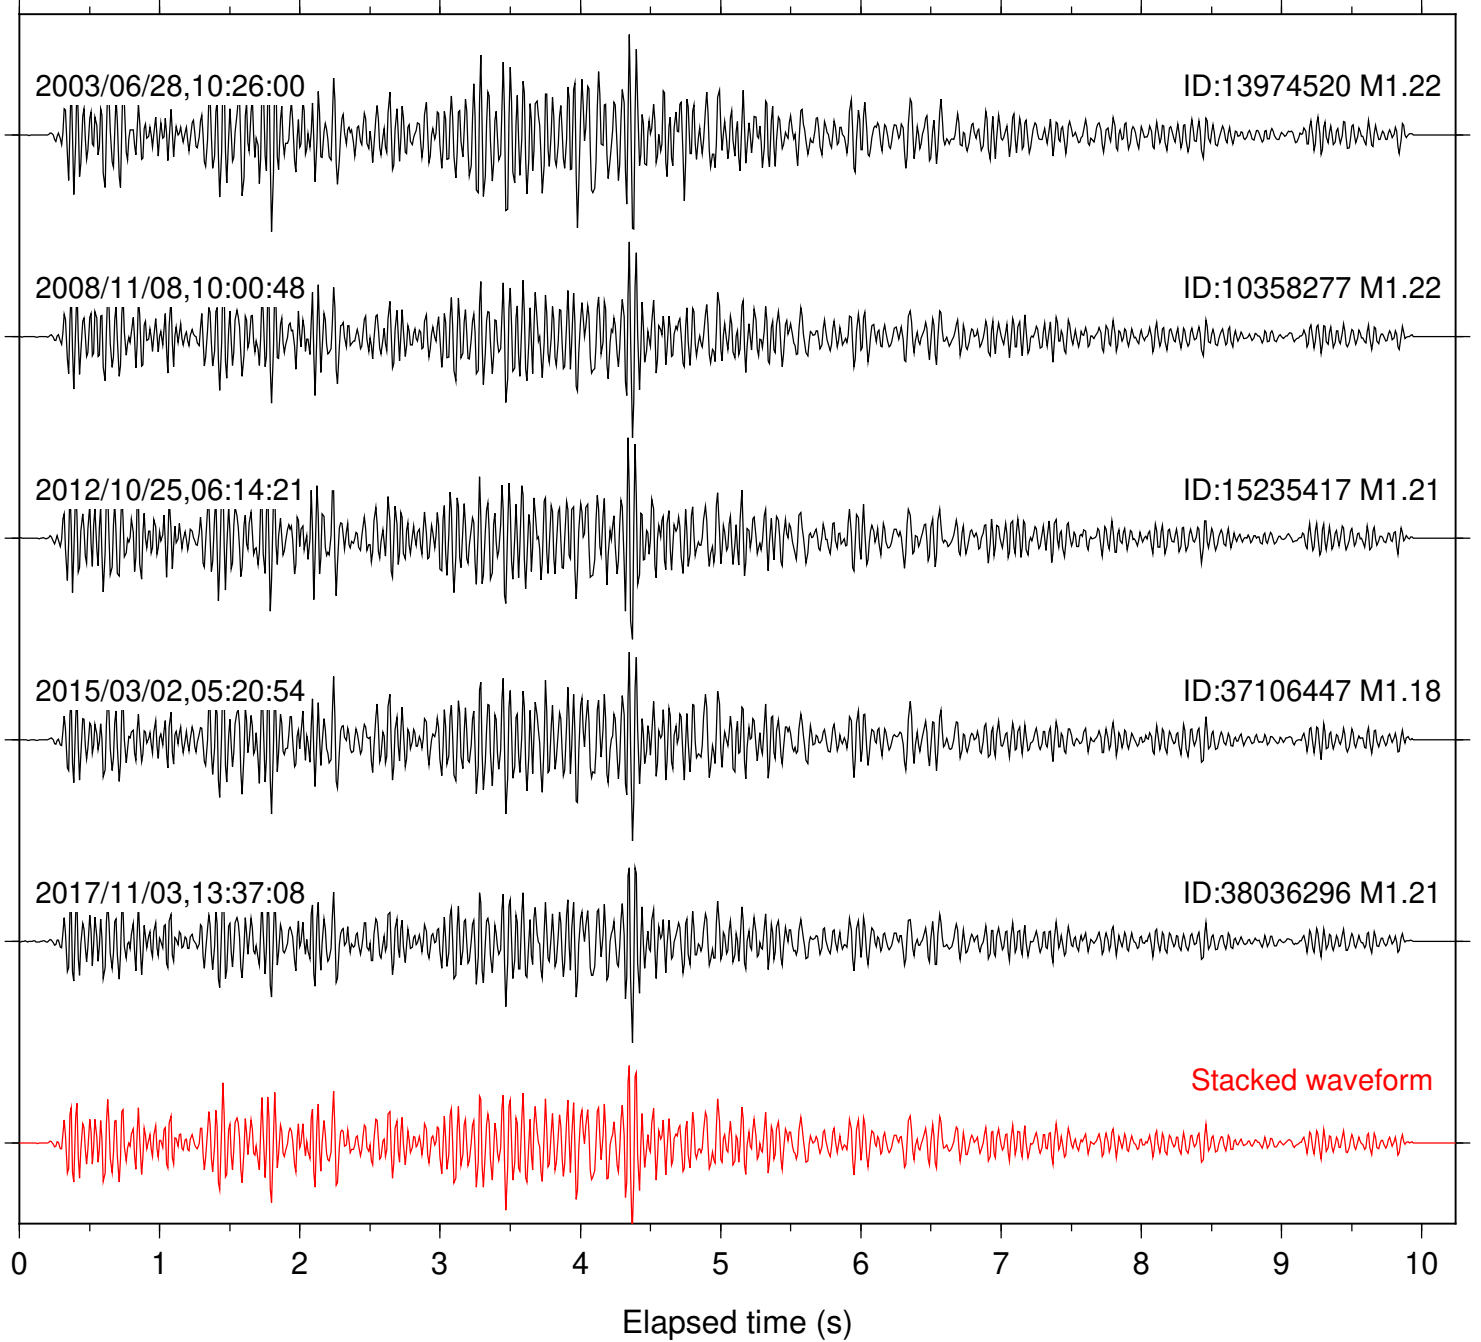

Station: B082 Com: EHZ

Focal depth: 11.29 km

Station: B084 Com: EHZ

Focal depth: 11.29 km

Station: B086 Com: EHZ

Focal depth: 11.29 km

Station: B087 Com: EHZ

Focal depth: 11.29 km

Station: B088 Com: EHZ

Focal depth: 11.29 km

Station: B946 Com: EHZ

Focal depth: 11.29 km

Station: BZN Com: HHZ

Focal depth: 11.30 km

Station: FRD Com: HHZ

Focal depth: 11.29 km

Station: LVA2 Com: HHZ

Focal depth: 11.29 km

Station: PFO Com: HHZ

Focal depth: 11.29 km

Station: PMD Com: HHZ

Focal depth: 11.29 km

Station: SND Com: HHZ

Focal depth: 11.29 km

Station: TOR Com: HHZ

Focal depth: 11.29 km