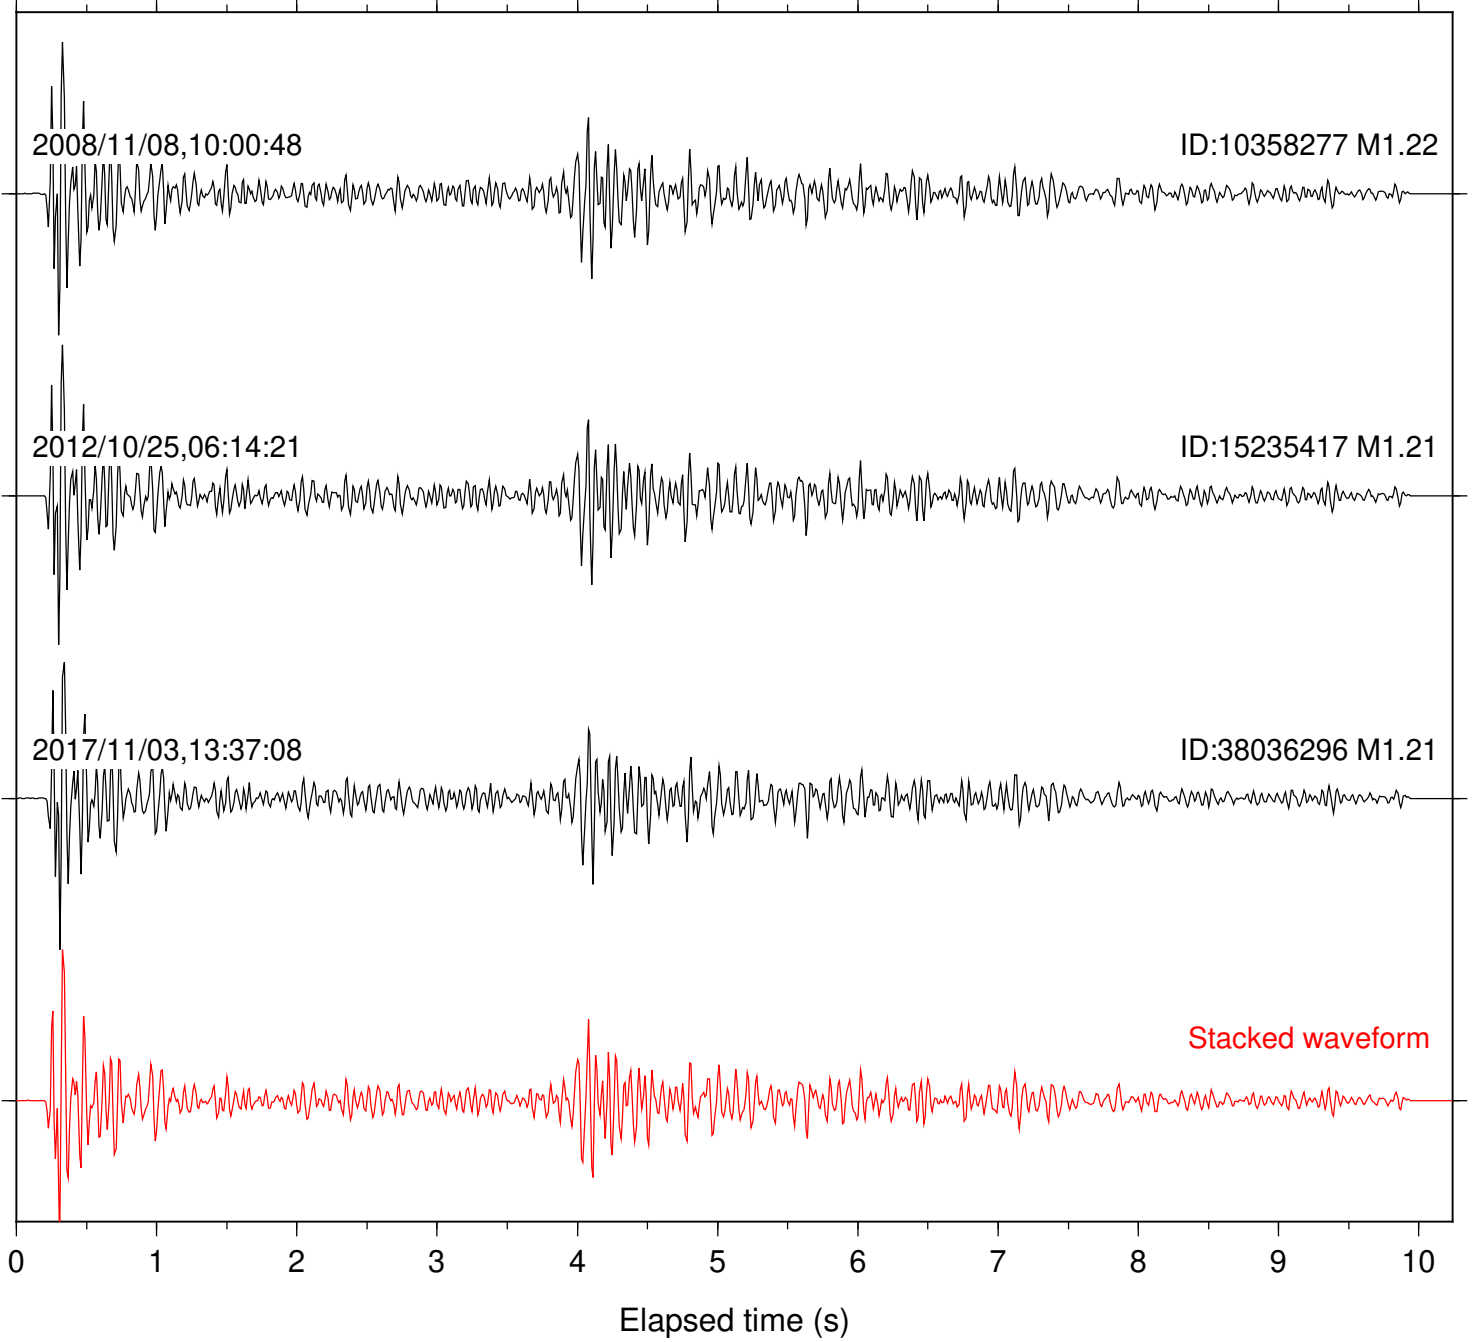

Station: B082 Com: EHZ

Focal depth: 11.29 km

Station: B084 Com: EHZ

Focal depth: 11.29 km

Station: B086 Com: EHZ

Focal depth: 11.29 km

Station: B087 Com: EHZ

Focal depth: 11.29 km

Station: B088 Com: EHZ

Focal depth: 11.29 km

Station: B946 Com: EHZ

Focal depth: 11.29 km

Station: BZN Com: HHZ

Focal depth: 11.30 km

Station: FRD Com: HHZ

Focal depth: 11.29 km

Station: LVA2 Com: HHZ

Focal depth: 11.29 km

Station: PFO Com: HHZ

Focal depth: 11.29 km

Station: PMD Com: HHZ

Focal depth: 11.29 km

Station: SND Com: HHZ

Focal depth: 11.29 km

Station: TOR Com: HHZ

Focal depth: 11.29 km