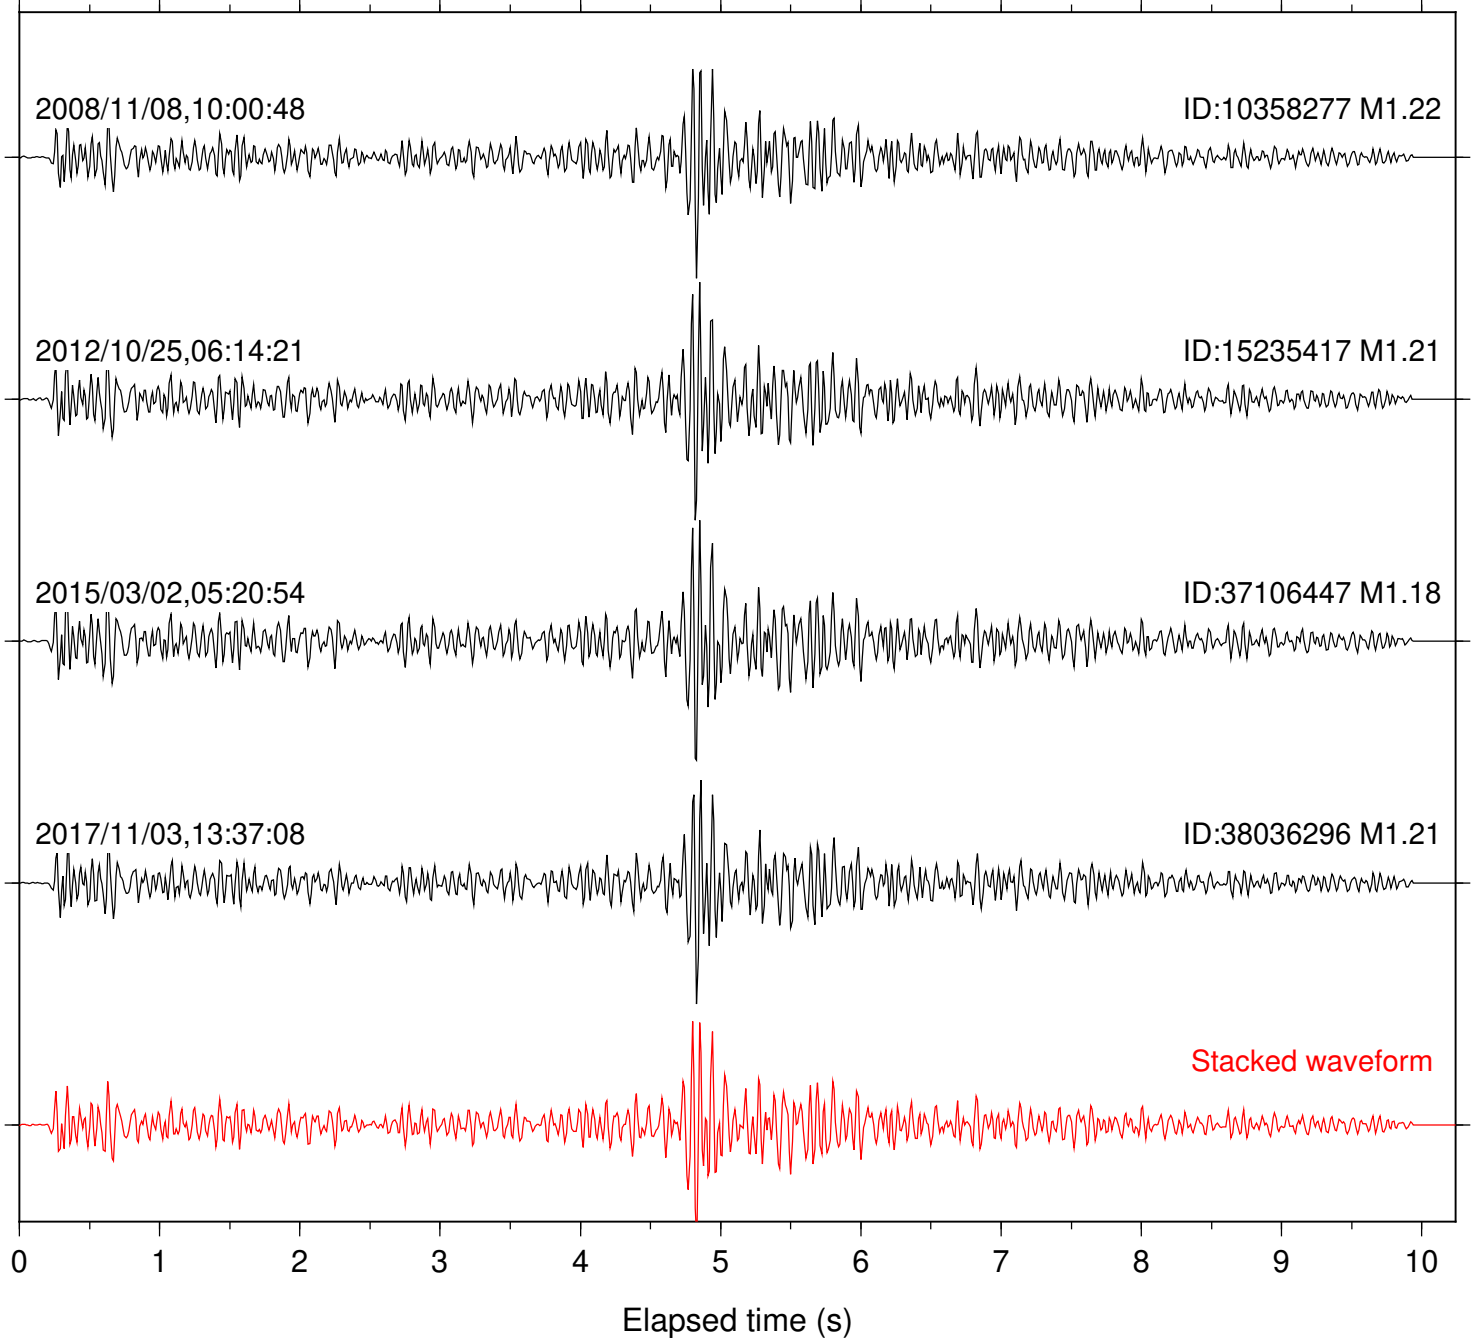

Station: B082 Com: EHZ

Focal depth: 11.29 km

Station: B084 Com: EHZ

Focal depth: 11.29 km

Station: B086 Com: EHZ

Focal depth: 11.29 km

Station: B087 Com: EHZ

Focal depth: 11.29 km

Station: B088 Com: EHZ

Focal depth: 11.29 km

Station: B946 Com: EHZ

Focal depth: 11.29 km

Station: BZN Com: HHZ

Focal depth: 11.30 km

Station: FRD Com: HHZ

Focal depth: 11.29 km

Station: LVA2 Com: HHZ

Focal depth: 11.29 km

Station: PFO Com: HHZ

Focal depth: 11.29 km

Station: PMD Com: HHZ

Focal depth: 11.29 km

Station: SND Com: HHZ

Focal depth: 11.29 km

Station: TOR Com: HHZ

Focal depth: 11.29 km