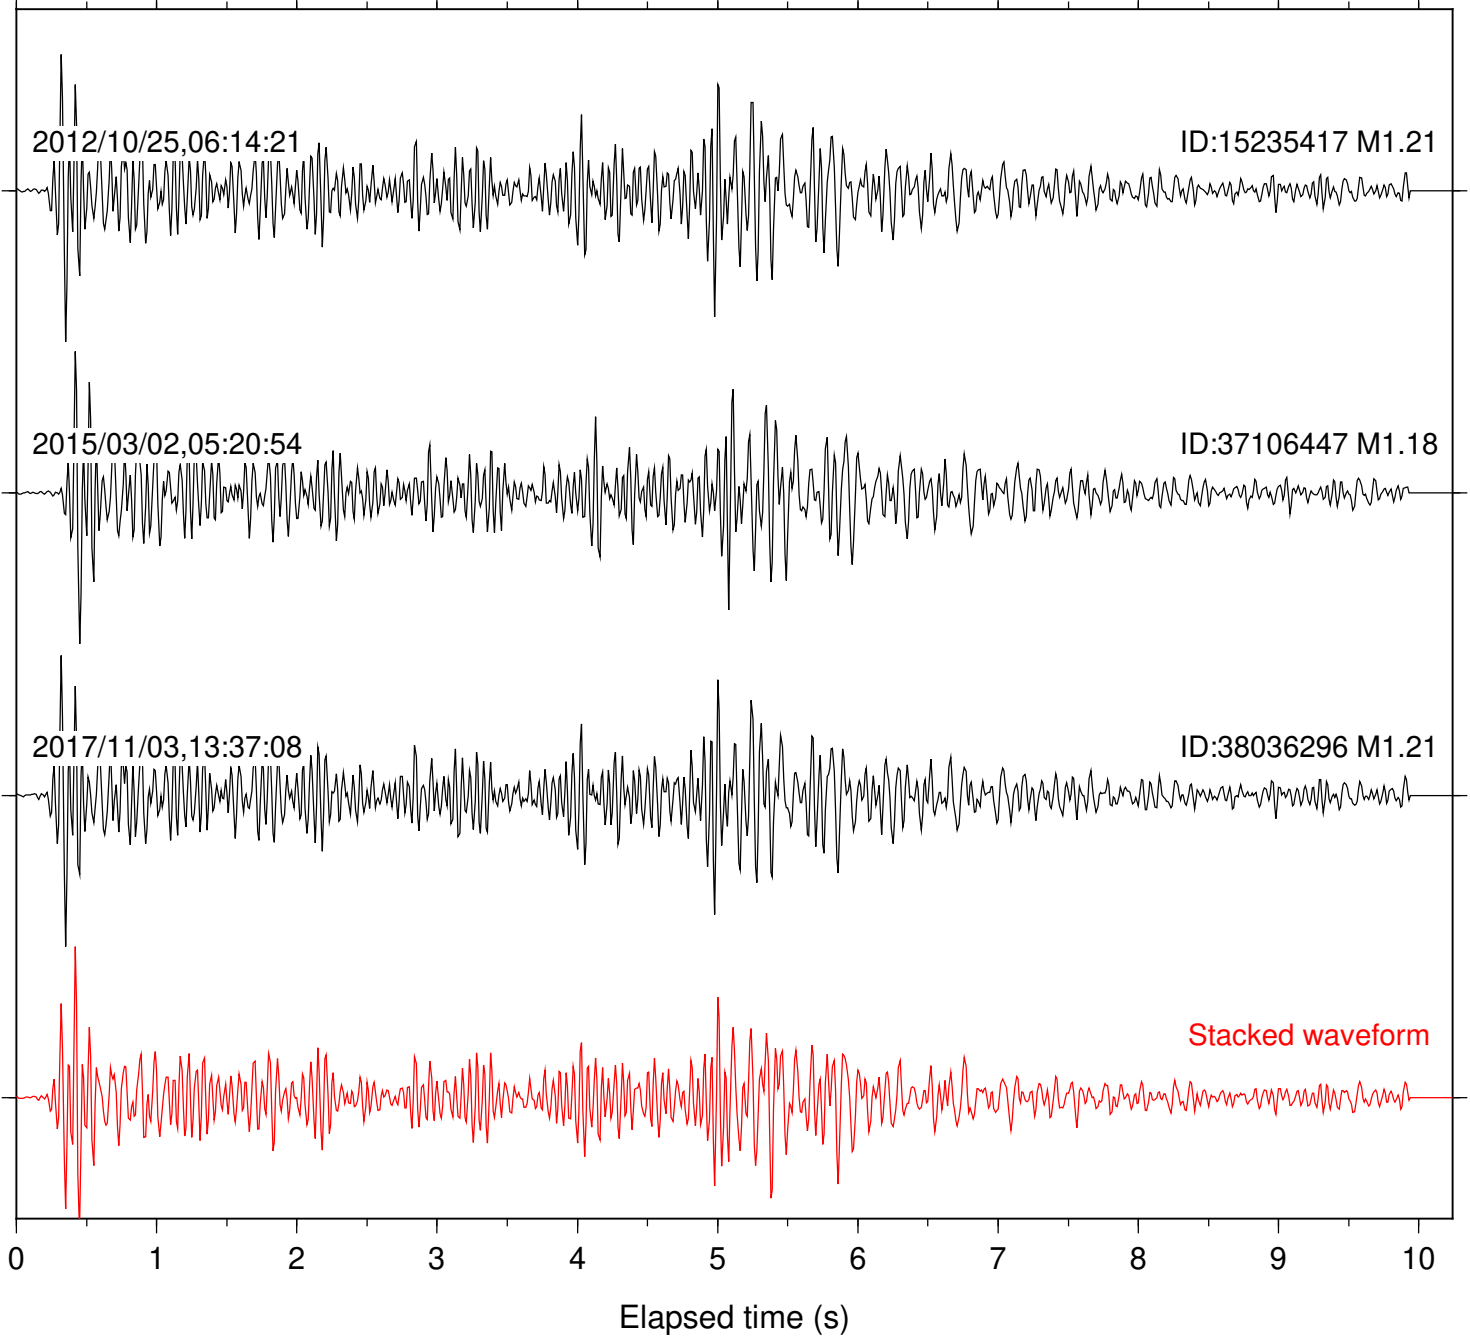

Station: B082 Com: EHZ

Focal depth: 11.29 km

Station: B084 Com: EHZ

Focal depth: 11.29 km

Station: B086 Com: EHZ

Focal depth: 11.29 km

Station: B087 Com: EHZ

Focal depth: 11.29 km

Station: B088 Com: EHZ

Focal depth: 11.29 km

Station: B946 Com: EHZ

Focal depth: 11.29 km

Station: BZN Com: HHZ

Focal depth: 11.30 km

Station: FRD Com: HHZ

Focal depth: 11.29 km

Station: LVA2 Com: HHZ

Focal depth: 11.29 km

Station: PFO Com: HHZ

Focal depth: 11.29 km

Station: PMD Com: HHZ

Focal depth: 11.29 km

Station: SND Com: HHZ

Focal depth: 11.29 km

Station: TOR Com: HHZ

Focal depth: 11.29 km