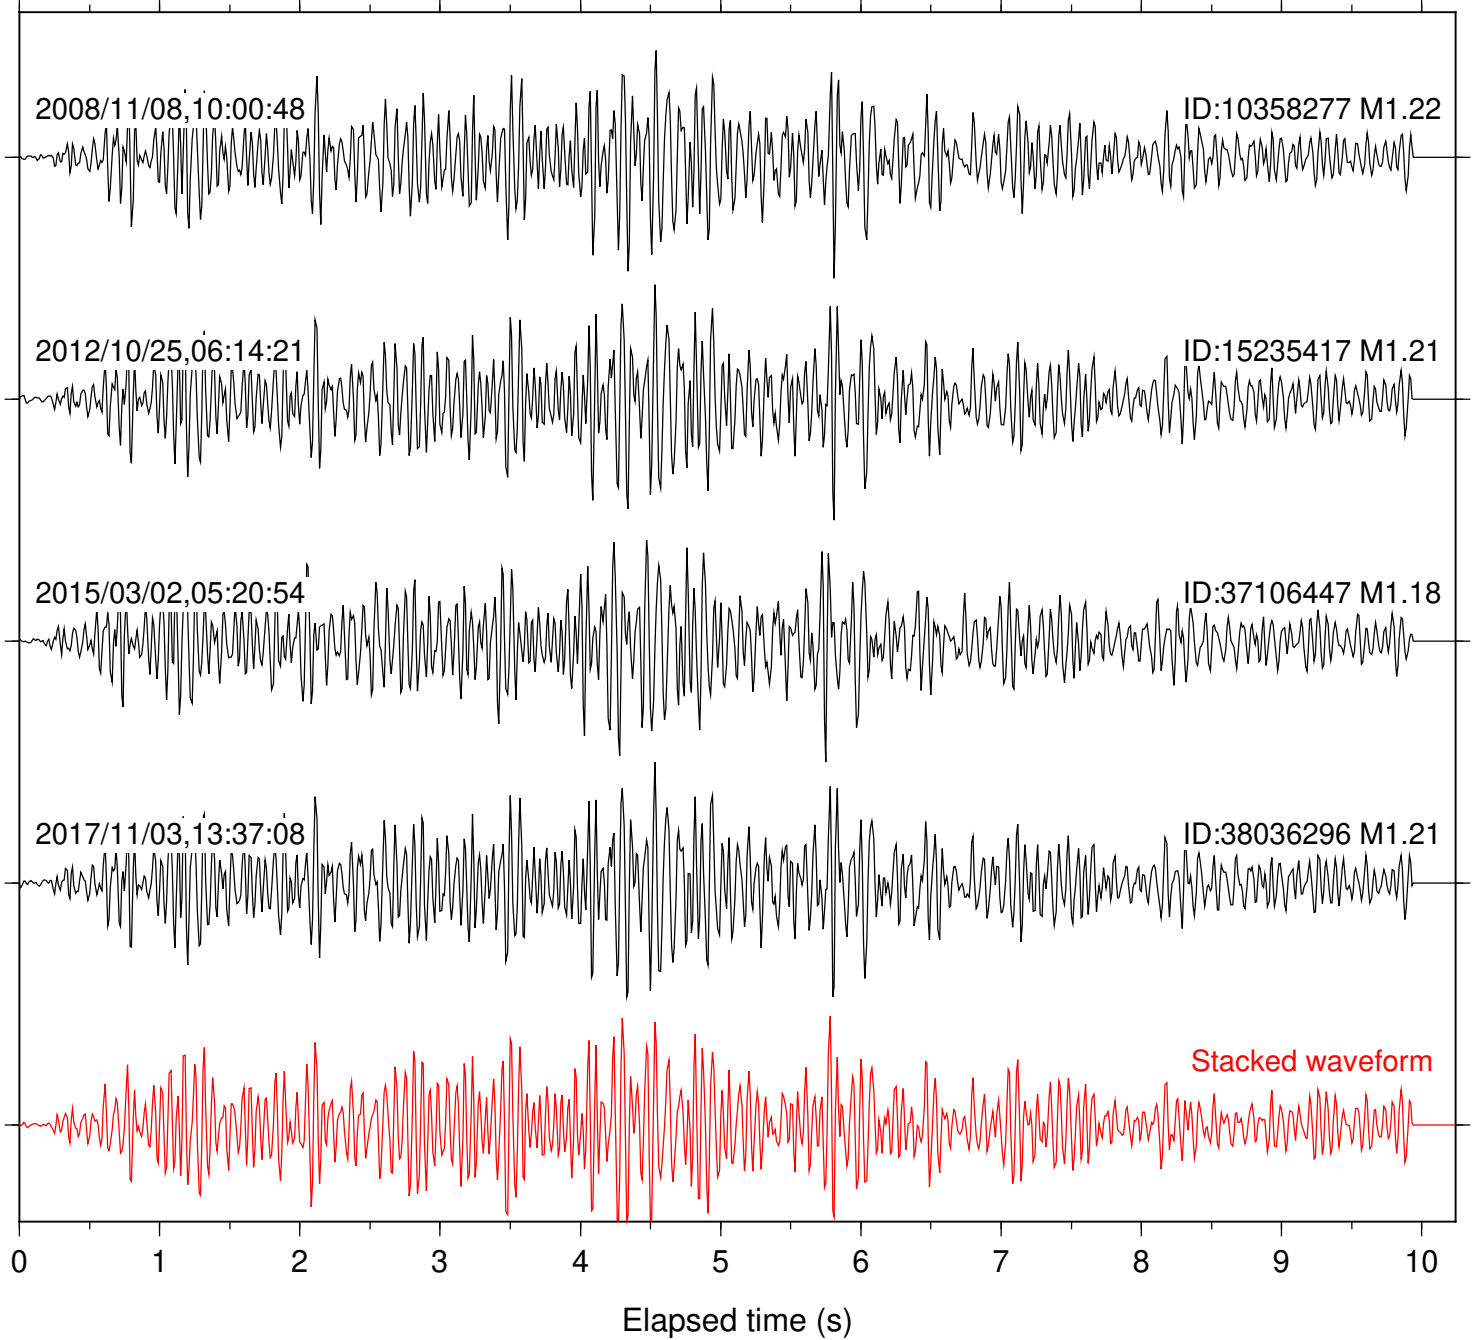

Station: B082 Com: EHZ

Focal depth: 11.29 km

Station: B084 Com: EHZ

Focal depth: 11.29 km

Station: B086 Com: EHZ

Focal depth: 11.29 km

Station: B087 Com: EHZ

Focal depth: 11.29 km

Station: B088 Com: EHZ

Focal depth: 11.29 km

Station: B946 Com: EHZ

Focal depth: 11.29 km

Station: BZN Com: HHZ

Focal depth: 11.30 km

Station: FRD Com: HHZ

Focal depth: 11.29 km

Station: LVA2 Com: HHZ

Focal depth: 11.29 km

Station: PFO Com: HHZ

Focal depth: 11.29 km

Station: PMD Com: HHZ

Focal depth: 11.29 km

Station: SND Com: HHZ

Focal depth: 11.29 km

Station: TOR Com: HHZ

Focal depth: 11.29 km