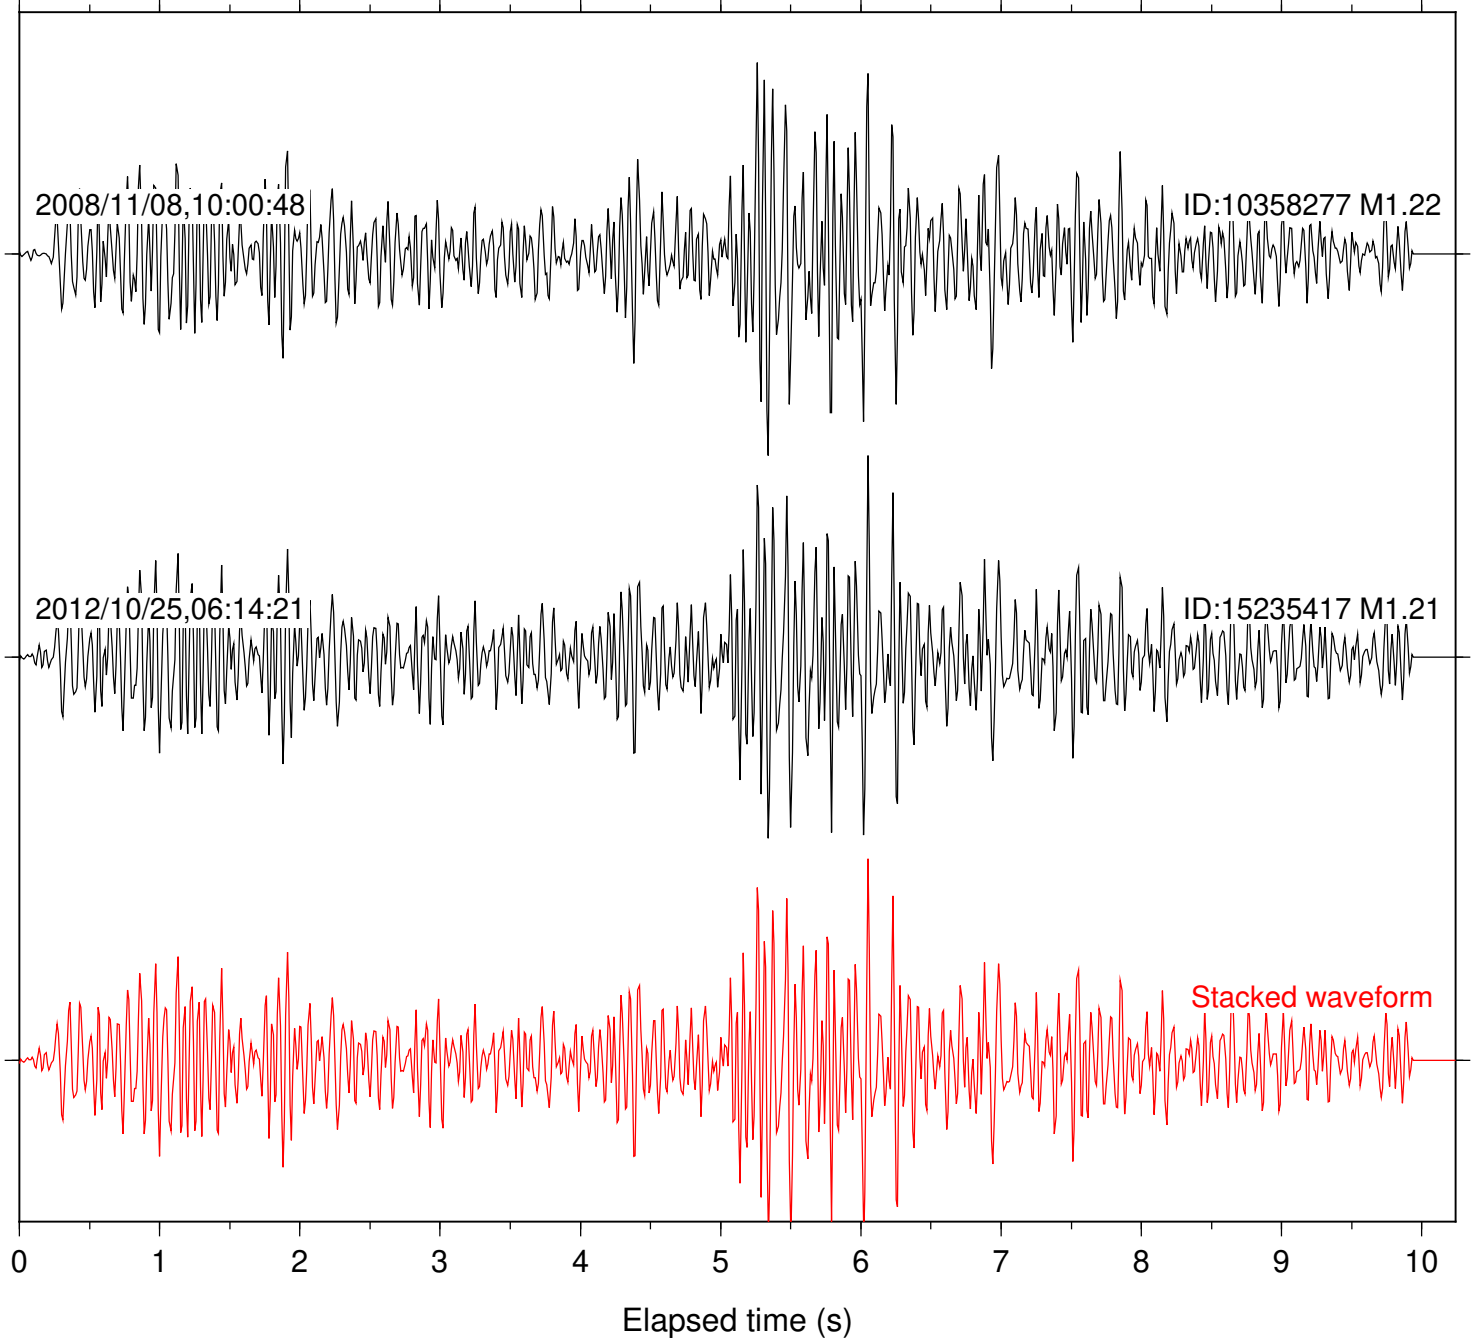

Station: B082 Com: EHZ

Focal depth: 11.29 km

Station: B084 Com: EHZ

Focal depth: 11.29 km

Station: B086 Com: EHZ

Focal depth: 11.29 km

Station: B087 Com: EHZ

Focal depth: 11.29 km

Station: B088 Com: EHZ

Focal depth: 11.29 km

Station: B946 Com: EHZ

Focal depth: 11.29 km

Station: BZN Com: HHZ

Focal depth: 11.30 km

Station: FRD Com: HHZ

Focal depth: 11.29 km

Station: LVA2 Com: HHZ

Focal depth: 11.29 km

Station: PFO Com: HHZ

Focal depth: 11.29 km

Station: PMD Com: HHZ

Focal depth: 11.29 km

Station: SND Com: HHZ

Focal depth: 11.29 km

Station: TOR Com: HHZ

Focal depth: 11.29 km