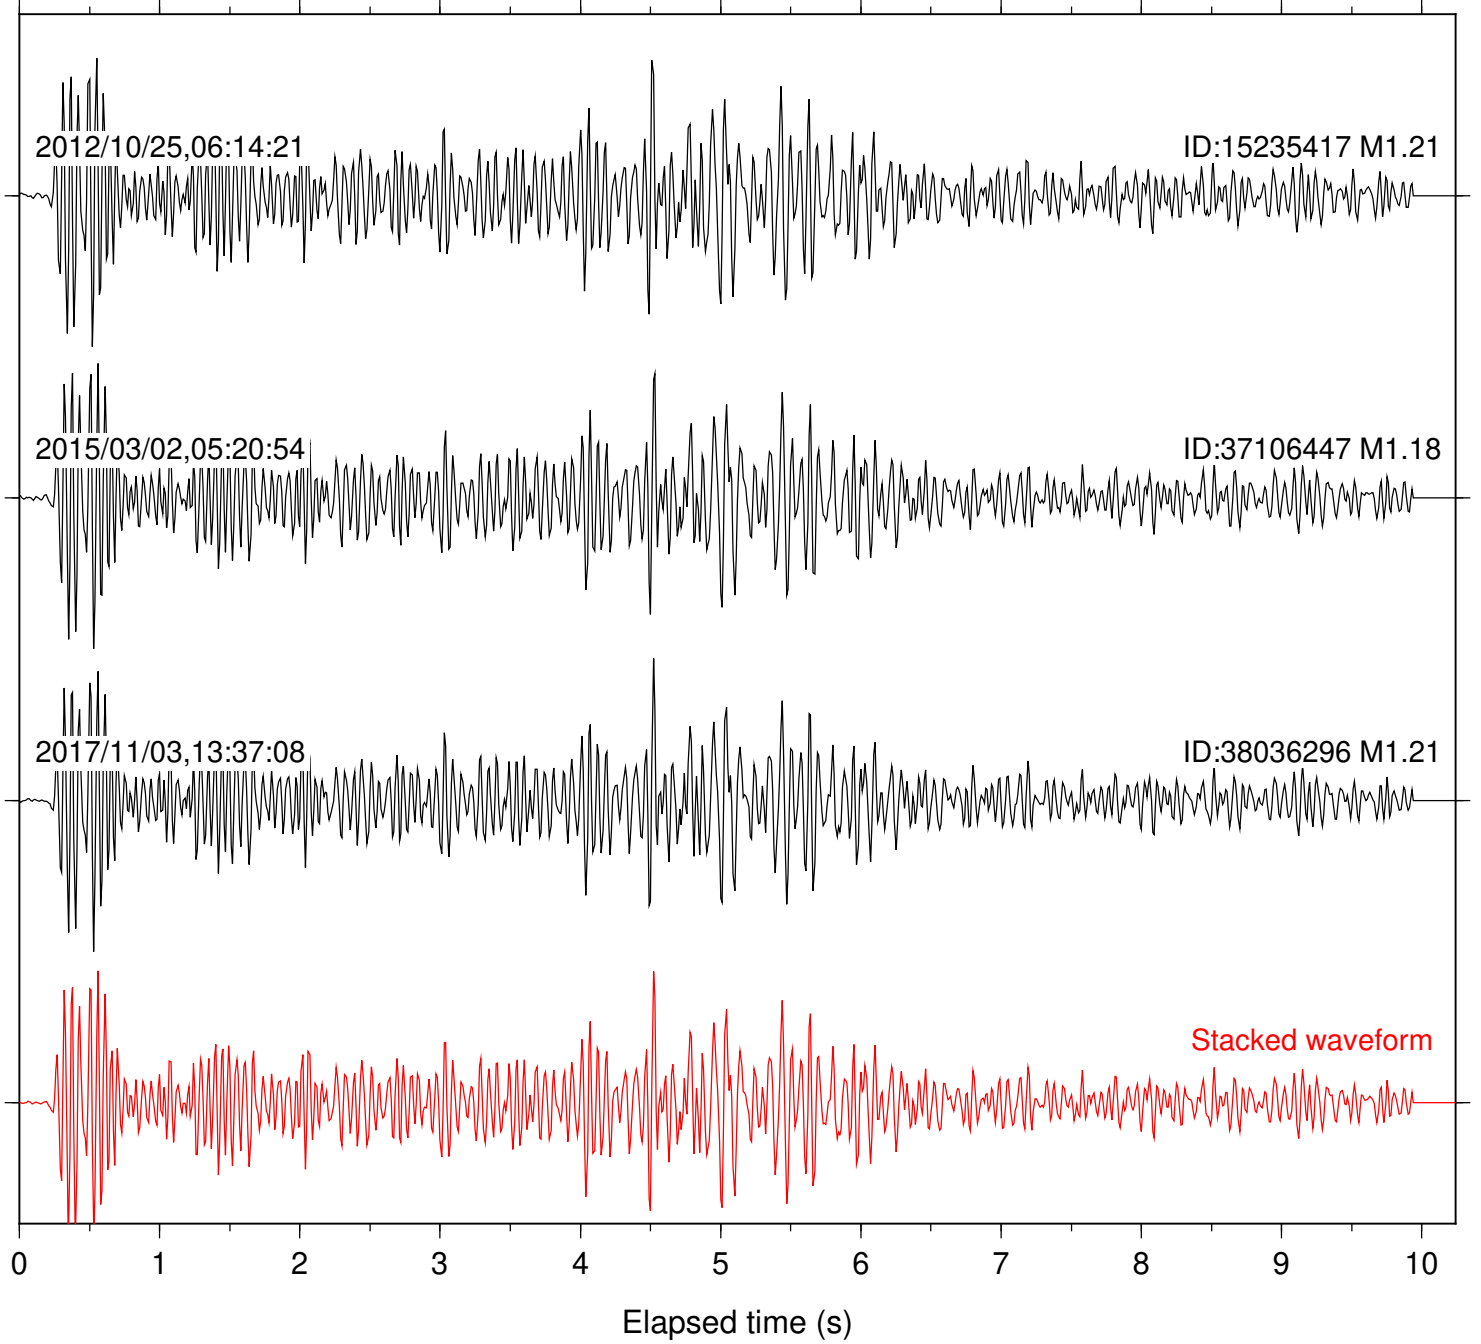

Station: B082 Com: EHZ

Focal depth: 11.29 km

Station: B084 Com: EHZ

Focal depth: 11.29 km

Station: B086 Com: EHZ

Focal depth: 11.29 km

Station: B087 Com: EHZ

Focal depth: 11.29 km

Station: B088 Com: EHZ

Focal depth: 11.29 km

Station: B946 Com: EHZ

Focal depth: 11.29 km

Station: BZN Com: HHZ

Focal depth: 11.30 km

Station: FRD Com: HHZ

Focal depth: 11.29 km

Station: LVA2 Com: HHZ

Focal depth: 11.29 km

Station: PFO Com: HHZ

Focal depth: 11.29 km

Station: PMD Com: HHZ

Focal depth: 11.29 km

Station: SND Com: HHZ

Focal depth: 11.29 km

Station: TOR Com: HHZ

Focal depth: 11.29 km