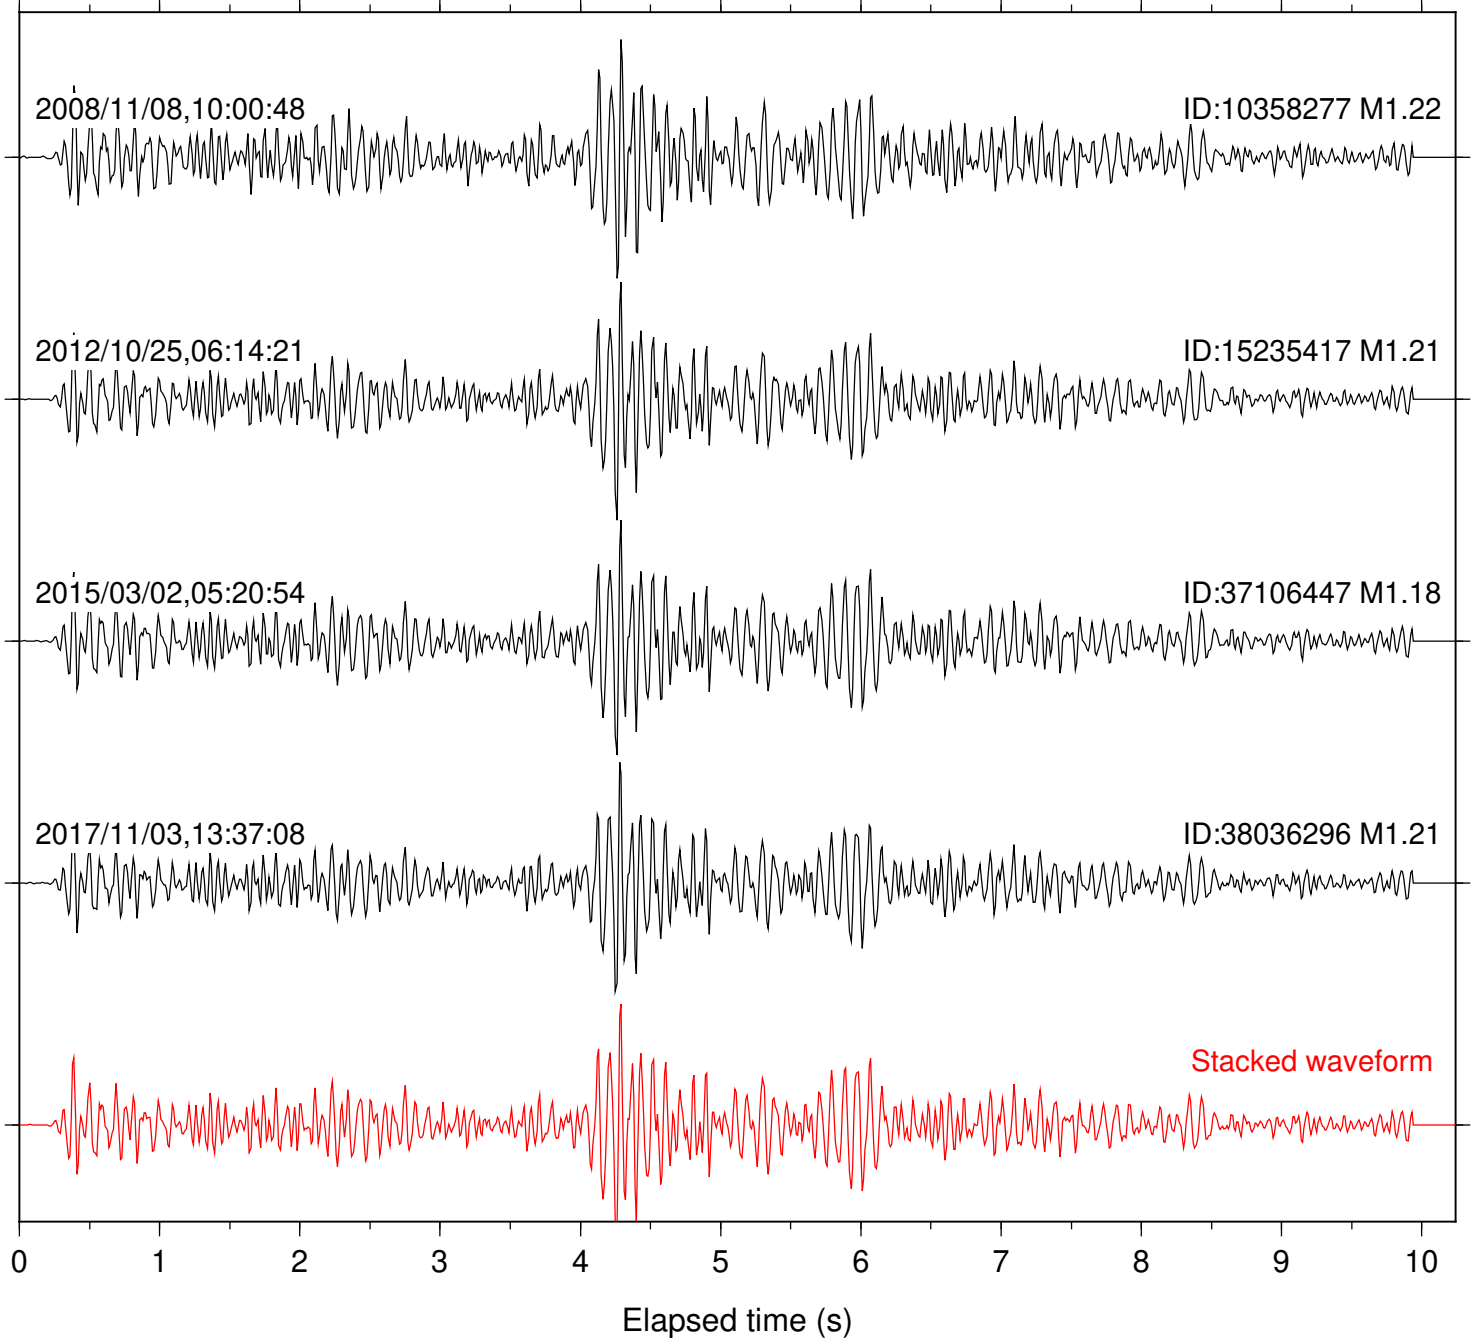

Station: B082 Com: EHZ

Focal depth: 11.29 km

Station: B084 Com: EHZ

Focal depth: 11.29 km

Station: B086 Com: EHZ

Focal depth: 11.29 km

Station: B087 Com: EHZ

Focal depth: 11.29 km

Station: B088 Com: EHZ

Focal depth: 11.29 km

Station: B946 Com: EHZ

Focal depth: 11.29 km

Station: BZN Com: HHZ

Focal depth: 11.30 km

Station: FRD Com: HHZ

Focal depth: 11.29 km

Station: LVA2 Com: HHZ

Focal depth: 11.29 km

Station: PFO Com: HHZ

Focal depth: 11.29 km

Station: PMD Com: HHZ

Focal depth: 11.29 km

Station: SND Com: HHZ

Focal depth: 11.29 km

Station: TOR Com: HHZ

Focal depth: 11.29 km