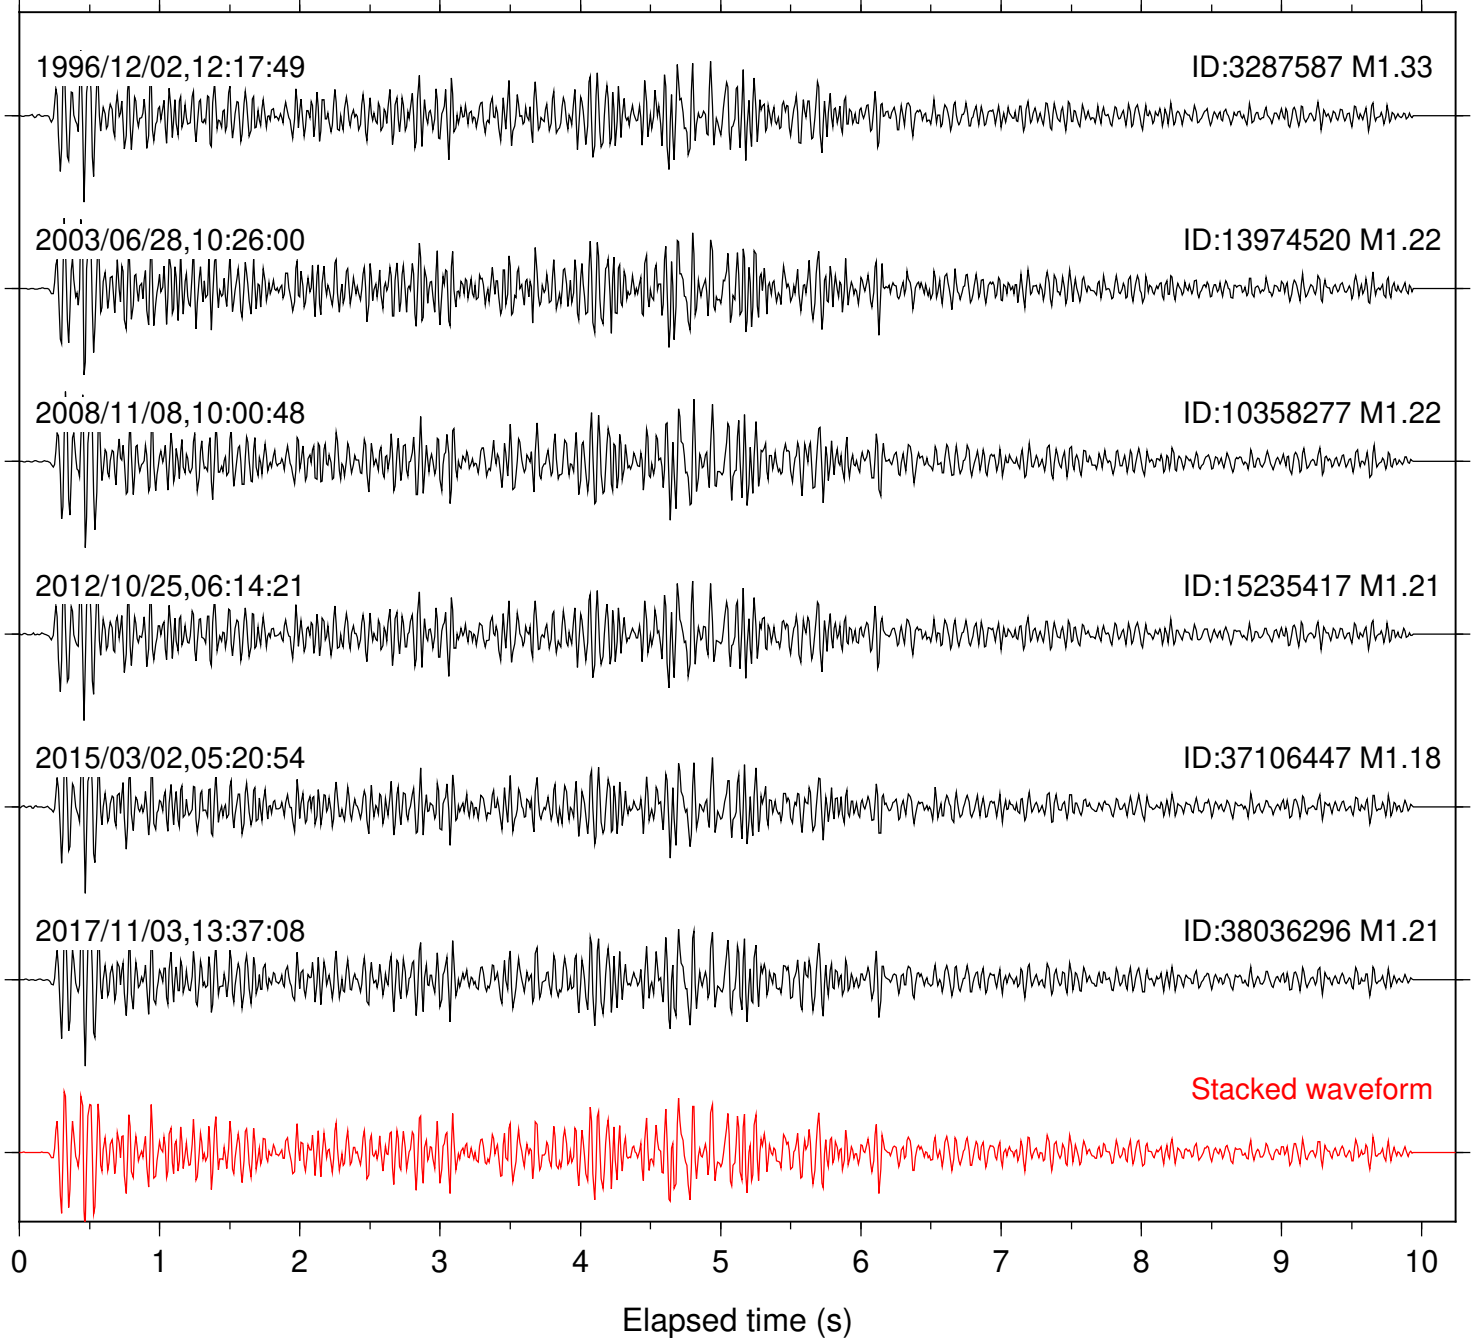

Station: B082 Com: EHZ

Focal depth: 11.29 km

Station: B084 Com: EHZ

Focal depth: 11.29 km

Station: B086 Com: EHZ

Focal depth: 11.29 km

Station: B087 Com: EHZ

Focal depth: 11.29 km

Station: B088 Com: EHZ

Focal depth: 11.29 km

Station: B946 Com: EHZ

Focal depth: 11.29 km

Station: BZN Com: HHZ

Focal depth: 11.30 km

Station: FRD Com: HHZ

Focal depth: 11.29 km

Station: LVA2 Com: HHZ

Focal depth: 11.29 km

Station: PFO Com: HHZ

Focal depth: 11.29 km

Station: PMD Com: HHZ

Focal depth: 11.29 km

Station: SND Com: HHZ

Focal depth: 11.29 km

Station: TOR Com: HHZ

Focal depth: 11.29 km