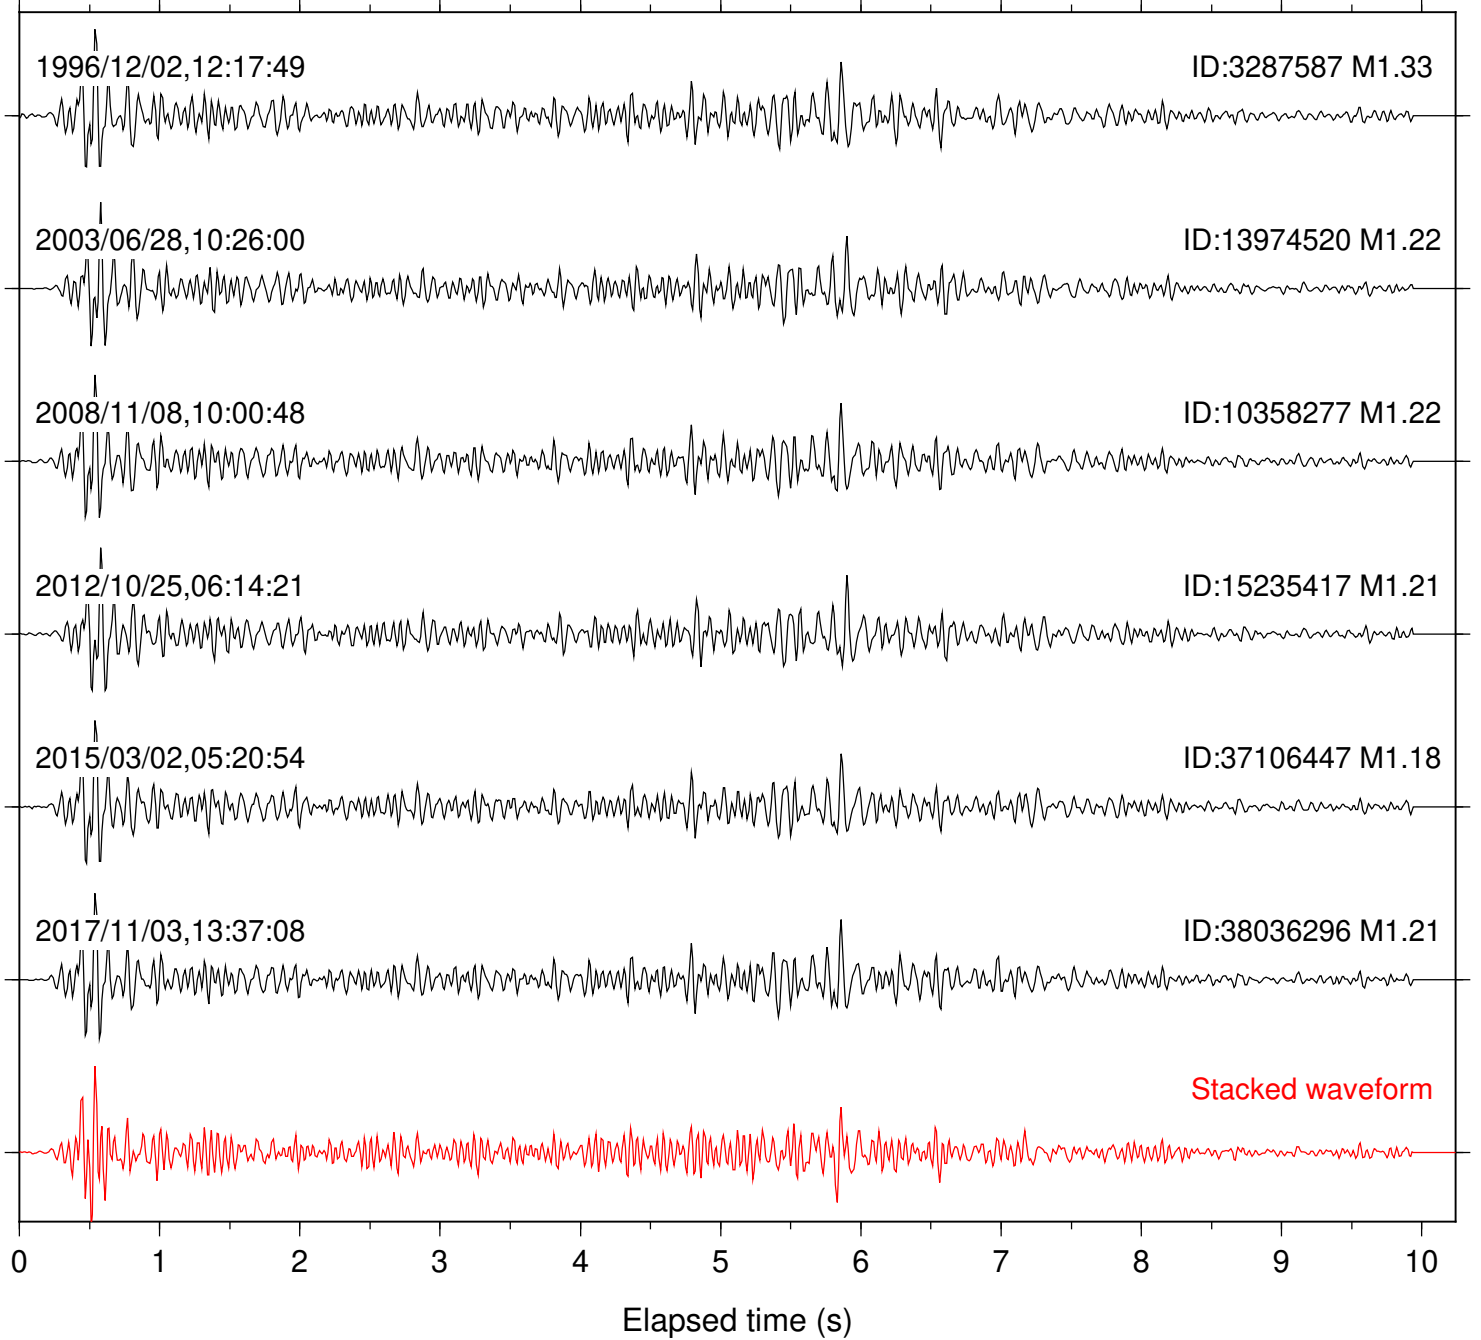

Station: B082 Com: EHZ

Focal depth: 11.29 km

Station: B084 Com: EHZ

Focal depth: 11.29 km

Station: B086 Com: EHZ

Focal depth: 11.29 km

Station: B087 Com: EHZ

Focal depth: 11.29 km

Station: B088 Com: EHZ

Focal depth: 11.29 km

Station: B946 Com: EHZ

Focal depth: 11.29 km

Station: BZN Com: HHZ

Focal depth: 11.30 km

Station: FRD Com: HHZ

Focal depth: 11.29 km

Station: LVA2 Com: HHZ

Focal depth: 11.29 km

Station: PFO Com: HHZ

Focal depth: 11.29 km

Station: PMD Com: HHZ

Focal depth: 11.29 km

Station: SND Com: HHZ

Focal depth: 11.29 km

Station: TOR Com: HHZ

Focal depth: 11.29 km