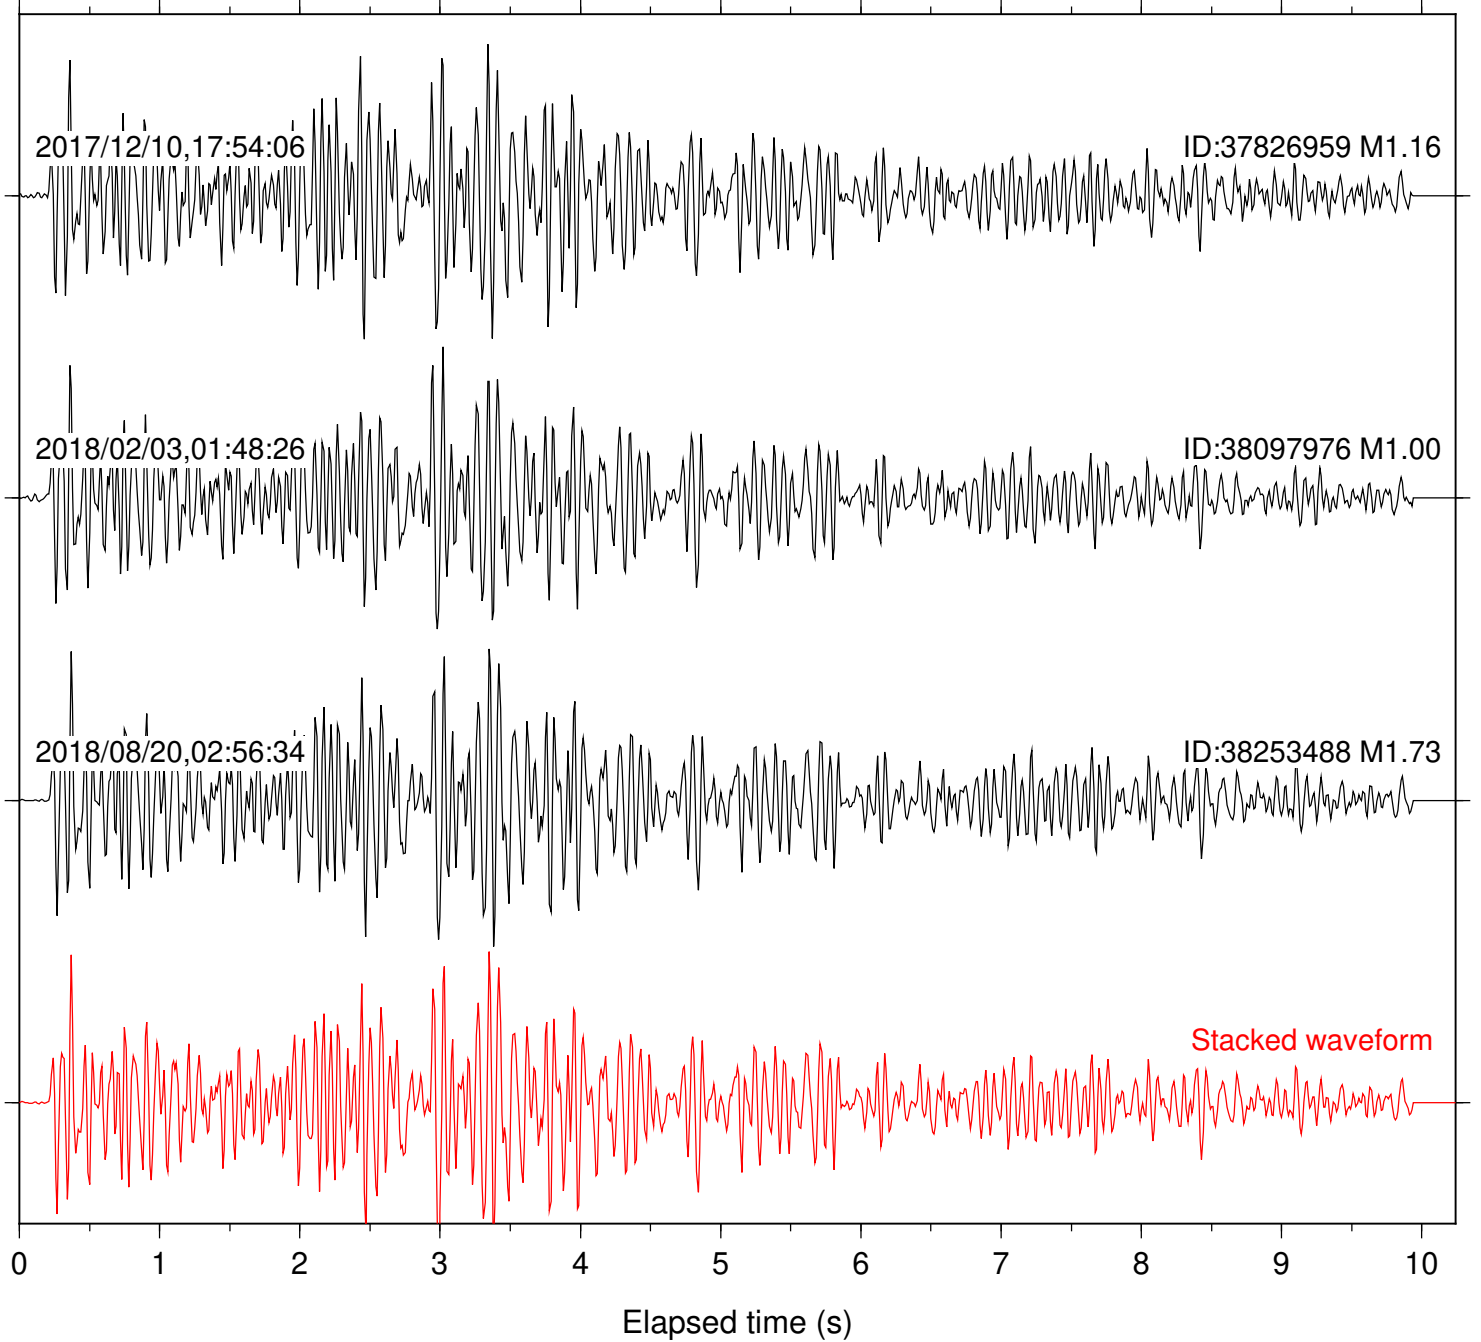

Station: B081 Com: EHZ

Focal depth: 4.97 km

Station: B082 Com: EHZ

Focal depth: 4.98 km

Station: B084 Com: EHZ

Focal depth: 4.97 km

Station: B087 Com: EHZ

Focal depth: 4.98 km

Station: B088 Com: EHZ

Focal depth: 4.98 km

Station: B093 Com: EHZ

Focal depth: 4.98 km

2017/12/10,17:54:06

ID:37826959 M1.16

2018/02/03,01:48:26

ID:38097976 M1.00

2018/08/20,02:56:34

ID:38253488 M1.73

Stacked waveform

0 1 2 3 4 5 6 7 8 9 10  
Elapsed time (s)

Station: B946 Com: EHZ

Focal depth: 4.98 km

Station: BAC Com: EHZ

Focal depth: 4.98 km

Station: CSH Com: HHZ

Focal depth: 4.98 km

Station: DGR Com: HHZ

Focal depth: 4.98 km

Station: FRD Com: HHZ

Focal depth: 4.98 km

Station: HMT2 Com: HHZ

Focal depth: 4.98 km