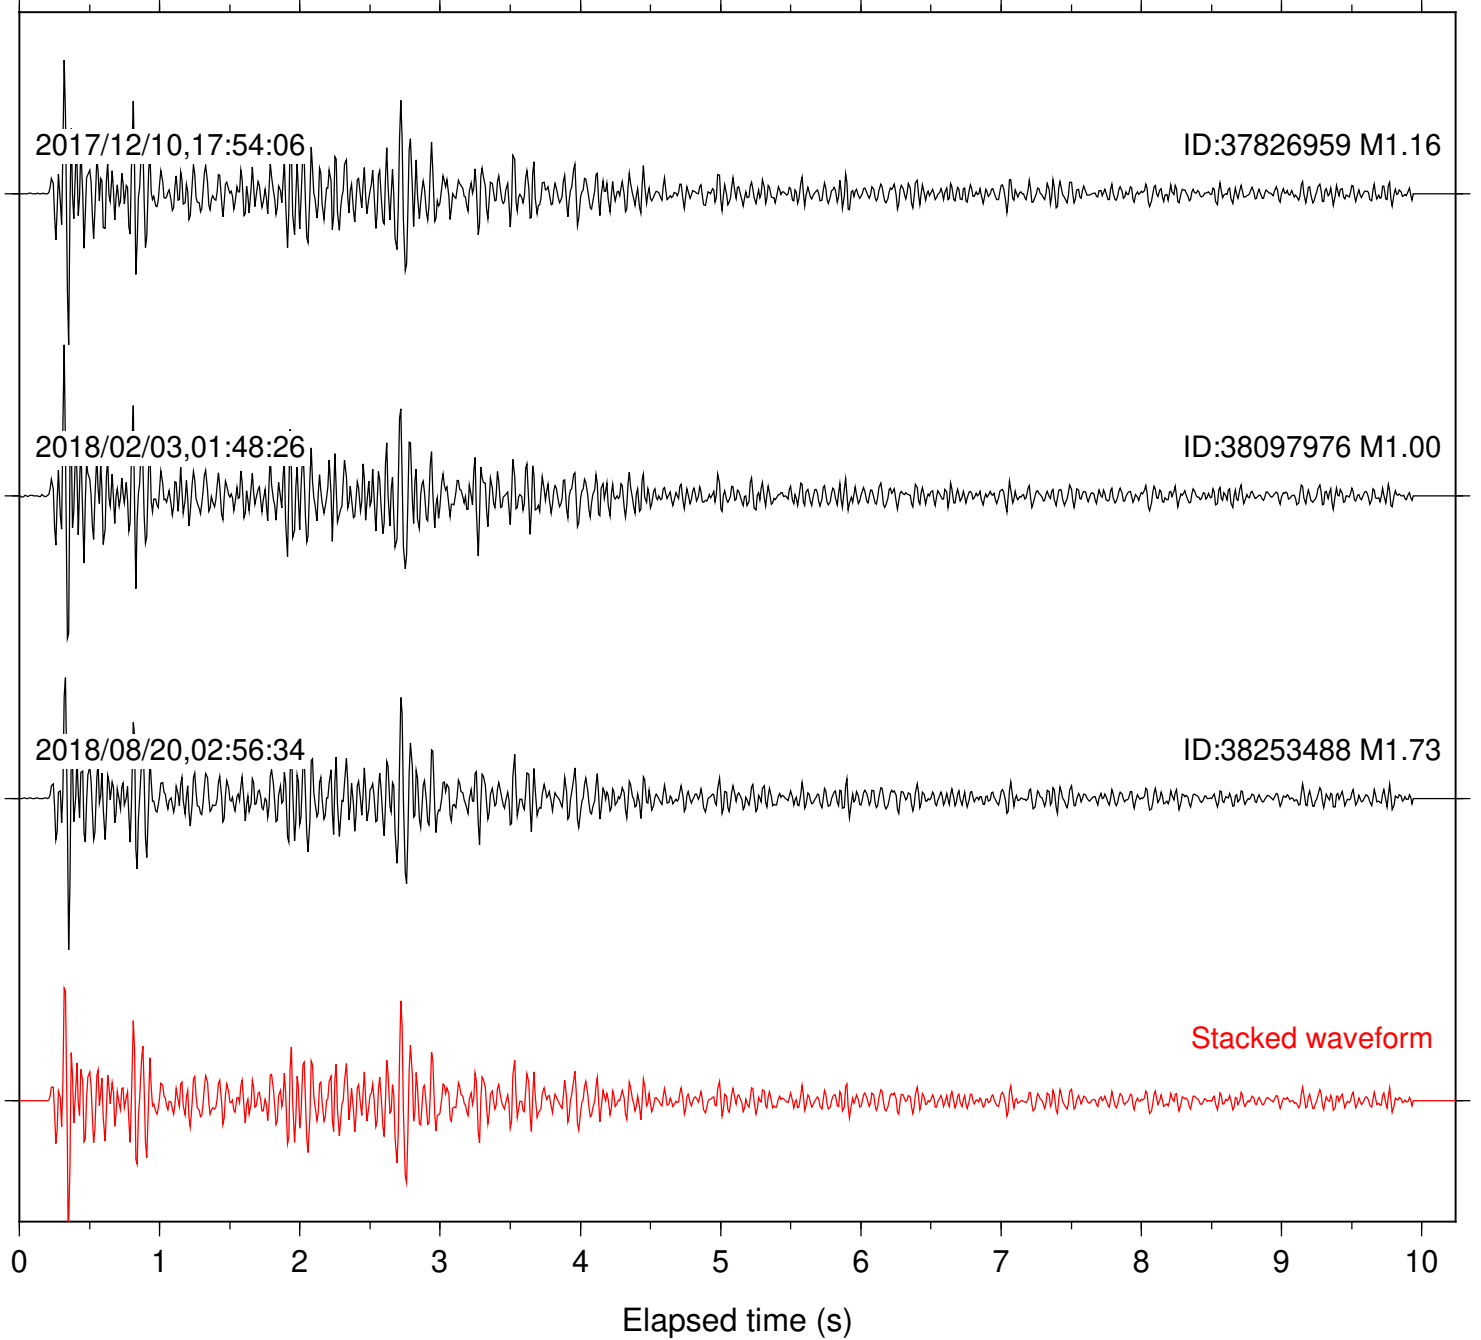

Station: B081 Com: EHZ

Focal depth: 4.97 km

Station: B082 Com: EHZ

Focal depth: 4.98 km

Station: B084 Com: EHZ

Focal depth: 4.97 km

Station: B087 Com: EHZ

Focal depth: 4.98 km

Station: B088 Com: EHZ

Focal depth: 4.98 km

Station: B093 Com: EHZ

Focal depth: 4.98 km

2017/12/10,17:54:06

ID:37826959 M1.16

2018/02/03,01:48:26

ID:38097976 M1.00

Station: CSH Com: HHZ

Focal depth: 4.98 km

Station: DGR Com: HHZ

Focal depth: 4.98 km

Station: FRD Com: HHZ

Focal depth: 4.98 km

Station: HMT2 Com: HHZ

Focal depth: 4.98 km

Station: KNW Com: HHZ

Focal depth: 4.98 km

Station: PFO Com: HHZ

Focal depth: 4.98 km

Station: PLM Com: HHZ

Focal depth: 4.98 km

Station: POB2 Com: HHZ

Focal depth: 4.97 km