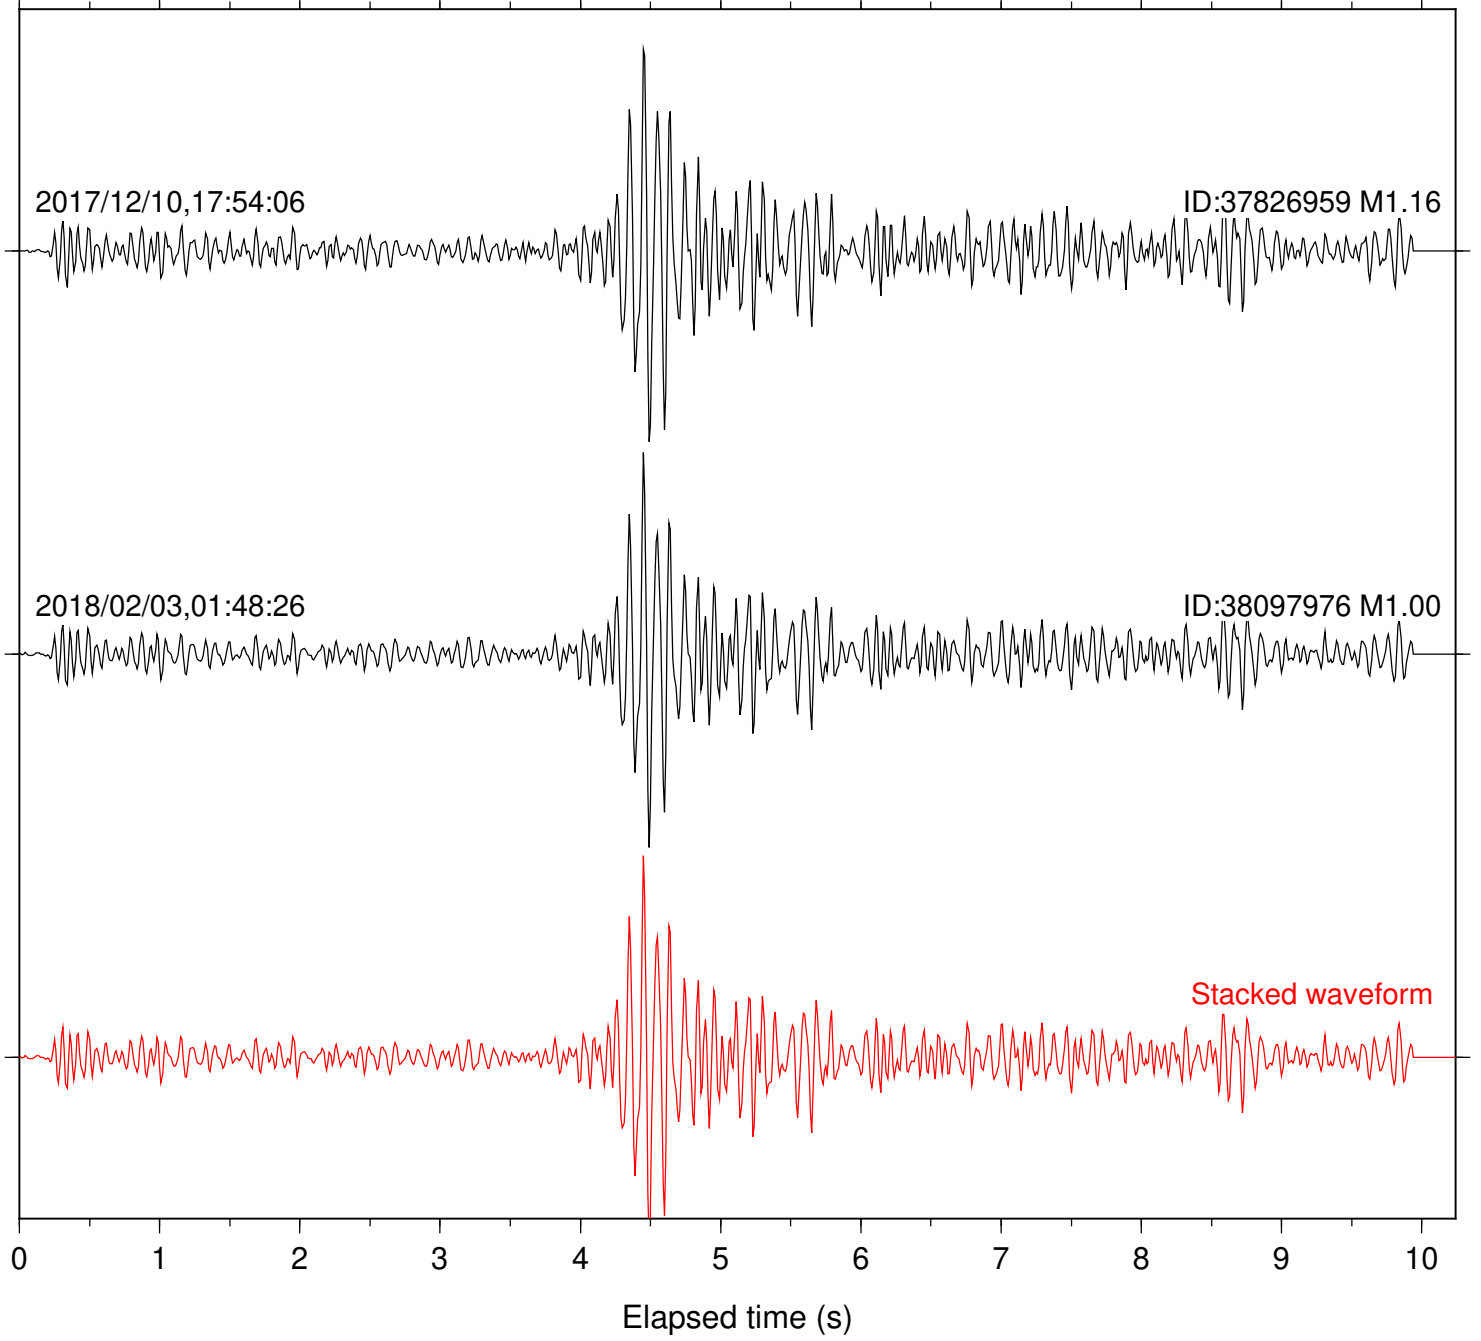

Station: B081 Com: EHZ

Focal depth: 4.97 km

Station: B082 Com: EHZ

Focal depth: 4.98 km

Station: B084 Com: EHZ

Focal depth: 4.97 km

Station: B087 Com: EHZ

Focal depth: 4.98 km

Station: B088 Com: EHZ

Focal depth: 4.98 km

Station: B093 Com: EHZ

Focal depth: 4.98 km

2017/12/10,17:54:06

ID:37826959 M1.16

2018/02/03,01:48:26

ID:38097976 M1.00

2018/08/20,02:56:34

ID:38253488 M1.73

Stacked waveform

0 1 2 3 4 5 6 7 8 9 10  
Elapsed time (s)

Station: B946 Com: EHZ

Focal depth: 4.98 km

Station: BAC Com: EHZ

Focal depth: 4.98 km

Station: CSH Com: HHZ

Focal depth: 4.98 km

Station: DGR Com: HHZ

Focal depth: 4.98 km

Station: FRD Com: HHZ

Focal depth: 4.98 km

Station: HMT2 Com: HHZ

Focal depth: 4.98 km