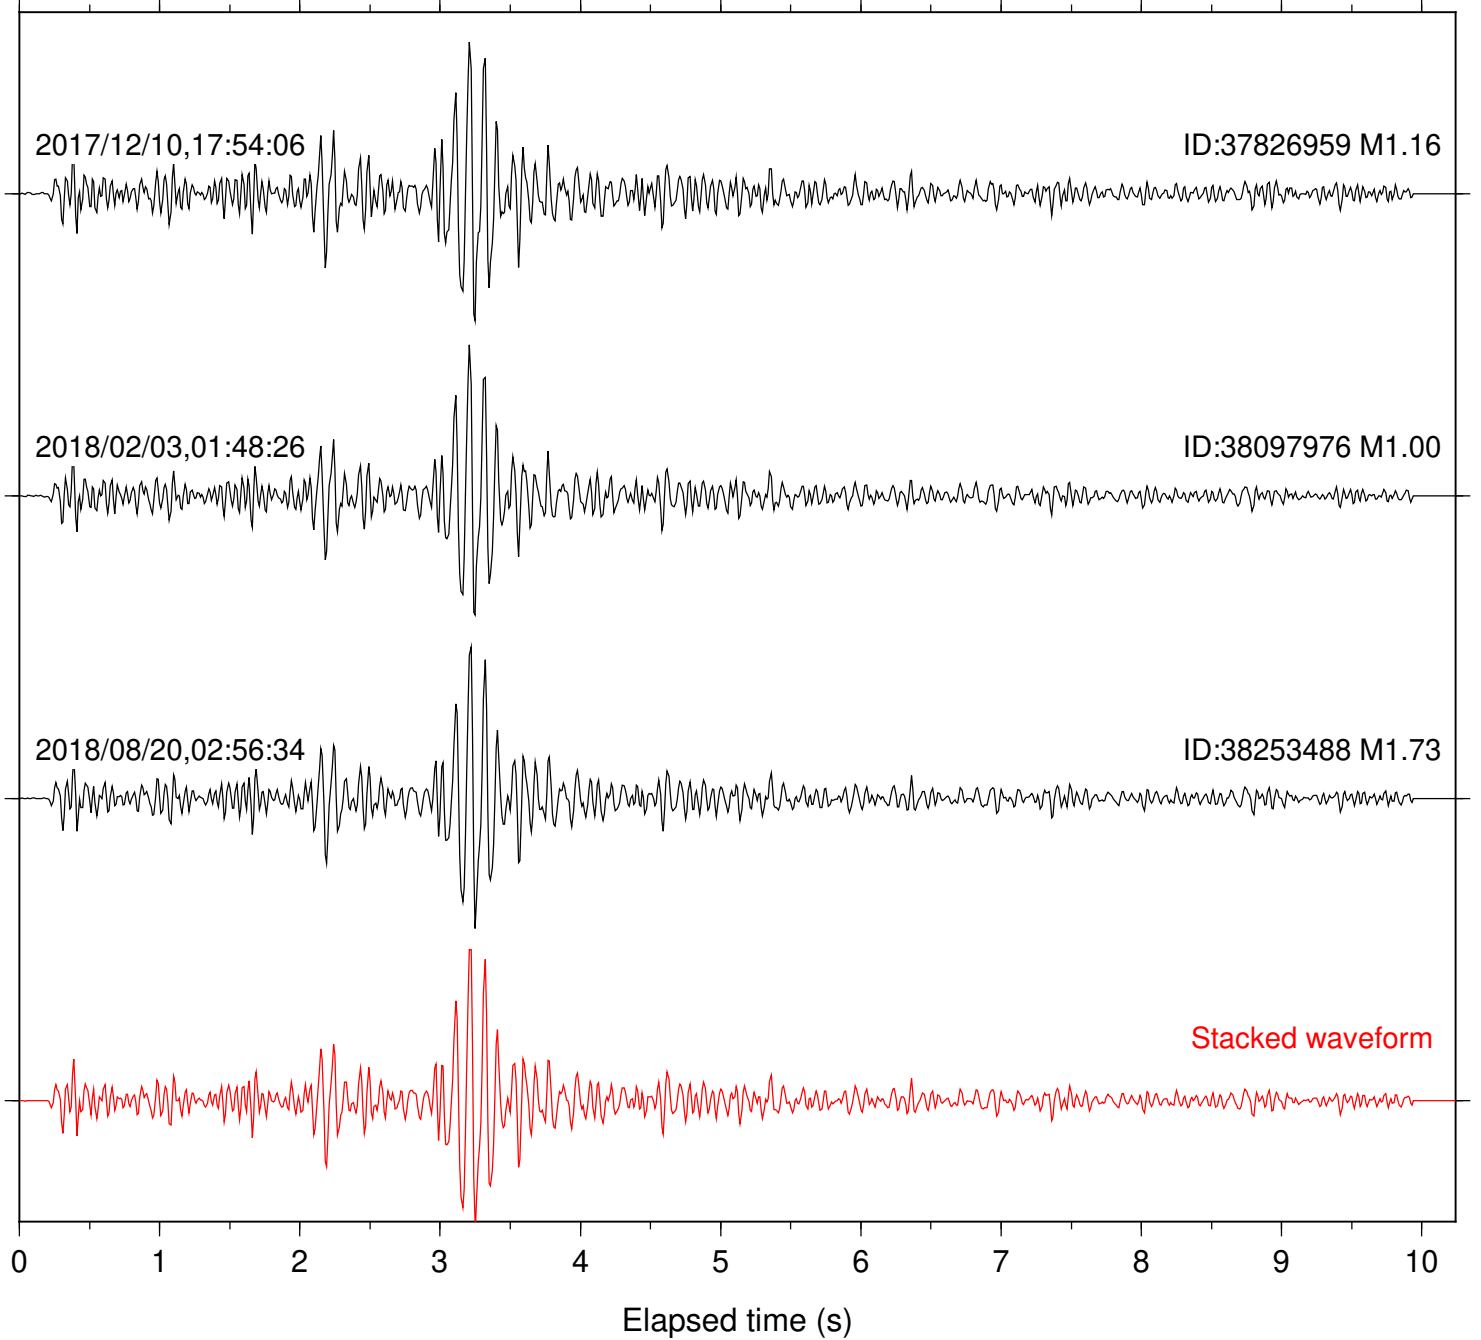

Station: B081 Com: EHZ

Focal depth: 4.97 km

Station: B082 Com: EHZ

Focal depth: 4.98 km

Station: B084 Com: EHZ

Focal depth: 4.97 km

Station: B087 Com: EHZ

Focal depth: 4.98 km

Station: B088 Com: EHZ

Focal depth: 4.98 km

Station: B093 Com: EHZ

Focal depth: 4.98 km

2017/12/10,17:54:06

ID:37826959 M1.16

2018/02/03,01:48:26

ID:38097976 M1.00

2018/08/20,02:56:34

ID:38253488 M1.73

Stacked waveform

0 1 2 3 4 5 6 7 8 9 10  
Elapsed time (s)

Station: B946 Com: EHZ

Focal depth: 4.98 km

Station: BAC Com: EHZ

Focal depth: 4.98 km

Station: CSH Com: HHZ

Focal depth: 4.98 km

Station: DGR Com: HHZ

Focal depth: 4.98 km

Station: FRD Com: HHZ

Focal depth: 4.98 km

Station: HMT2 Com: HHZ

Focal depth: 4.98 km