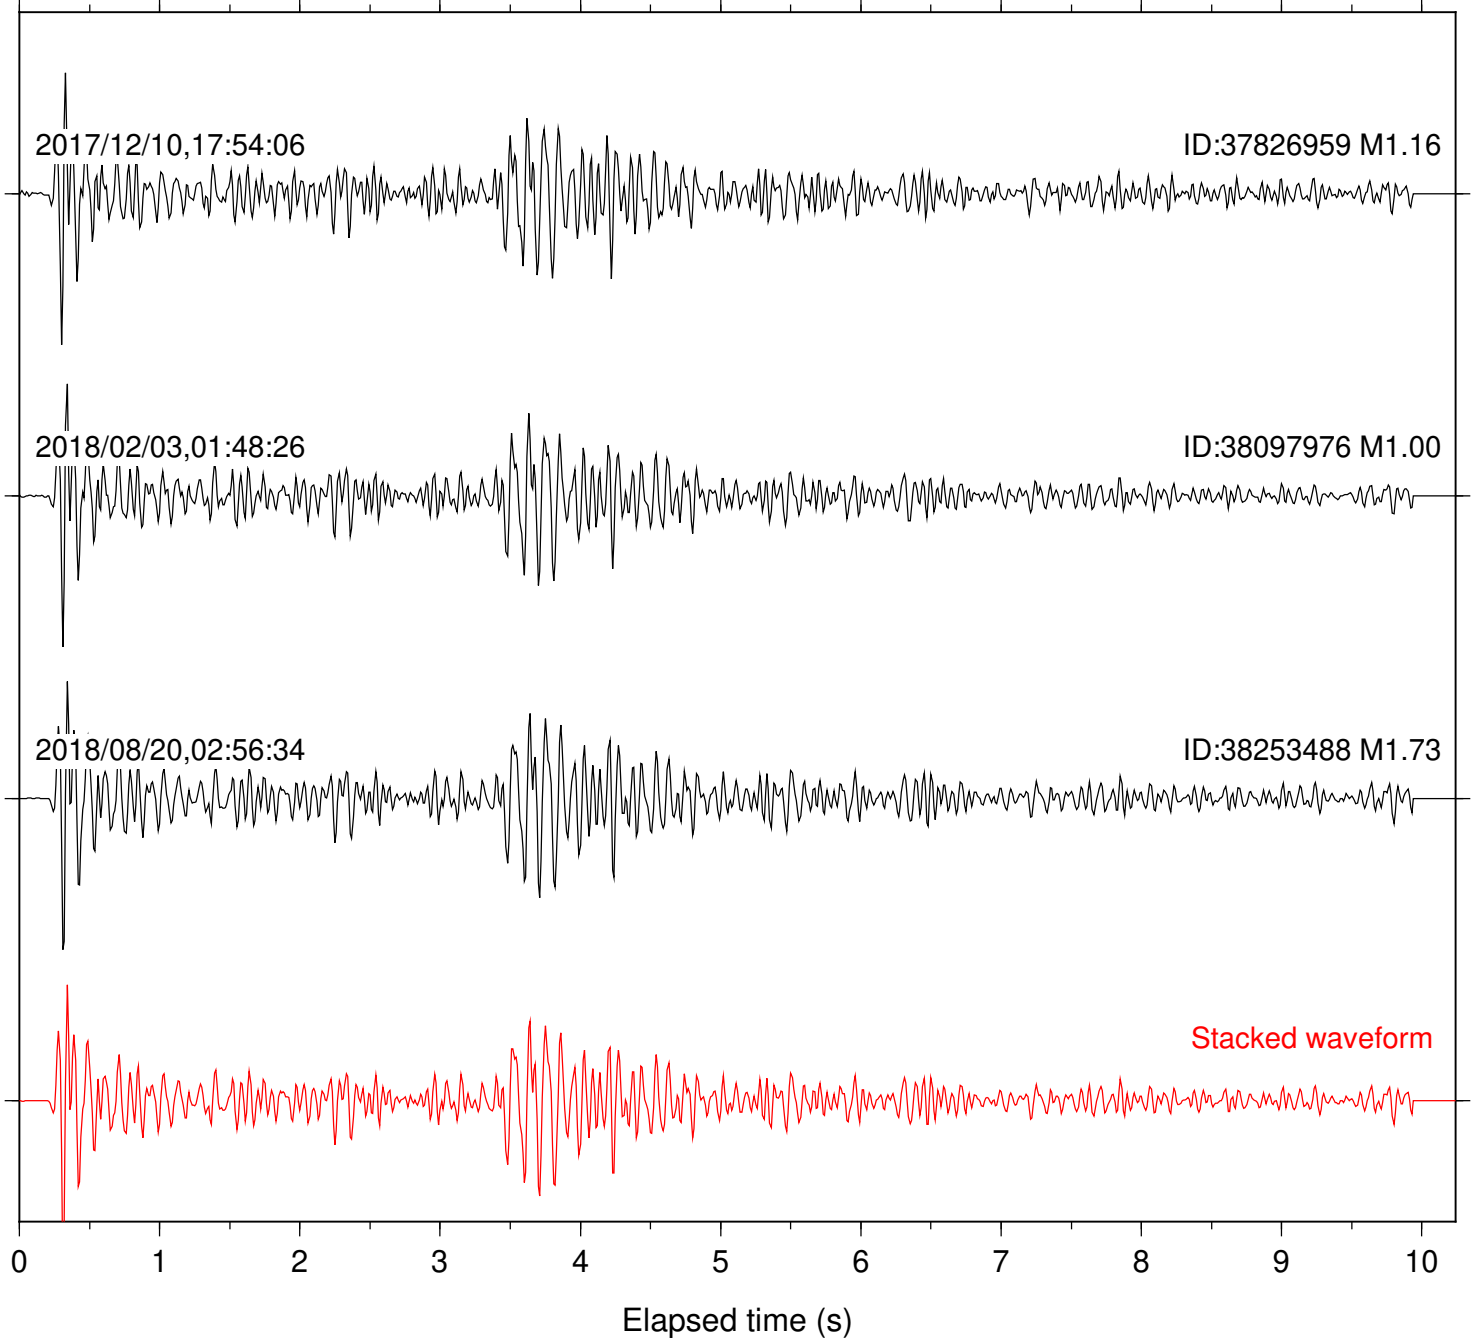

Station: B088 Com: EHZ

Focal depth: 4.98 km

Station: B093 Com: EHZ

Focal depth: 4.98 km

2017/12/10,17:54:06

ID:37826959 M1.16

2018/02/03,01:48:26

ID:38097976 M1.00

2018/08/20,02:56:34

ID:38253488 M1.73

Stacked waveform

0 1 2 3 4 5 6 7 8 9 10  
Elapsed time (s)

Station: B946 Com: EHZ

Focal depth: 4.98 km

Station: BAC Com: EHZ

Focal depth: 4.98 km

Station: CSH Com: HHZ

Focal depth: 4.98 km

Station: DGR Com: HHZ

Focal depth: 4.98 km

Station: FRD Com: HHZ

Focal depth: 4.98 km

Station: HMT2 Com: HHZ

Focal depth: 4.98 km

Station: KNW Com: HHZ

Focal depth: 4.98 km

Station: PFO Com: HHZ

Focal depth: 4.98 km

Station: PLM Com: HHZ

Focal depth: 4.98 km

Station: POB2 Com: HHZ

Focal depth: 4.97 km