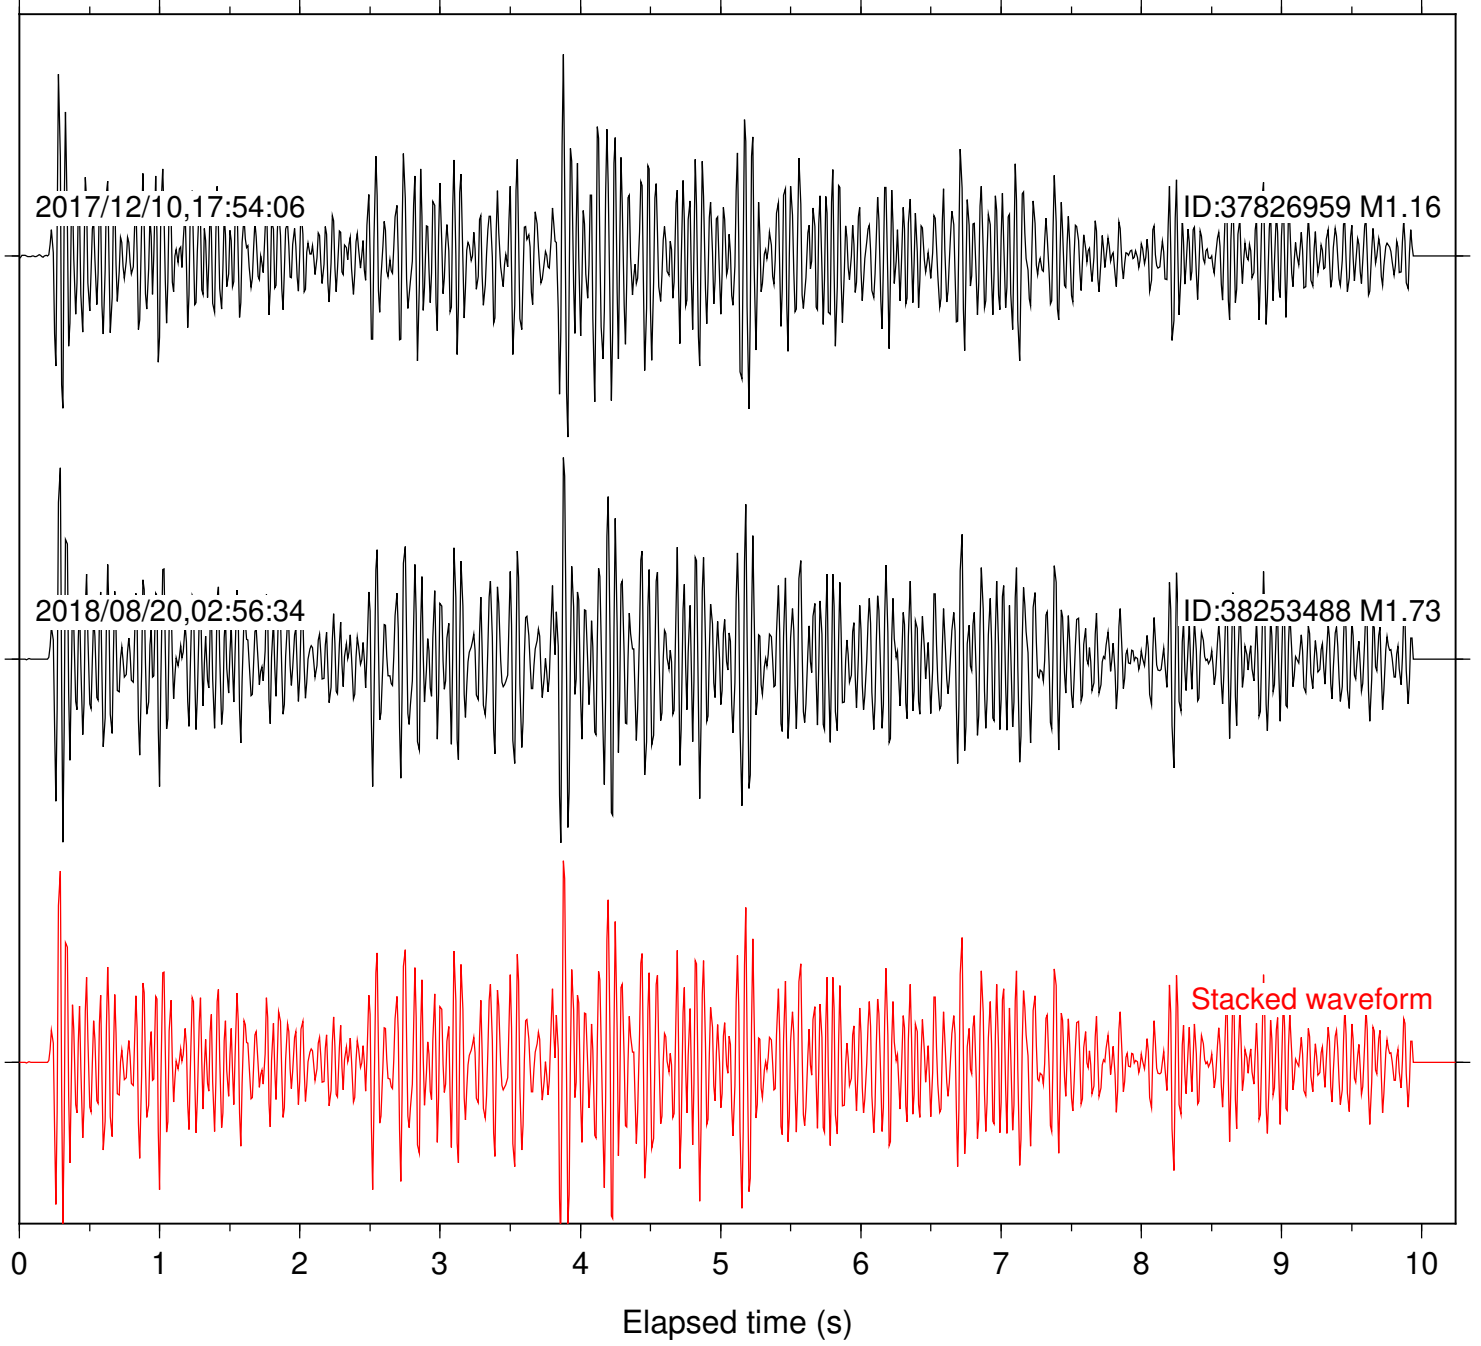

Station: B088 Com: EHZ

Focal depth: 4.98 km

Station: B093 Com: EHZ

Focal depth: 4.98 km

2017/12/10,17:54:06

ID:37826959 M1.16

2018/02/03,01:48:26

ID:38097976 M1.00

2018/08/20,02:56:34

ID:38253488 M1.73

Stacked waveform

0 1 2 3 4 5 6 7 8 9 10  
Elapsed time (s)

Station: B946 Com: EHZ

Focal depth: 4.98 km

Station: BAC Com: EHZ

Focal depth: 4.98 km

Station: CSH Com: HHZ

Focal depth: 4.98 km

Station: DGR Com: HHZ

Focal depth: 4.98 km

Station: FRD Com: HHZ

Focal depth: 4.98 km

Station: HMT2 Com: HHZ

Focal depth: 4.98 km

Station: KNW Com: HHZ

Focal depth: 4.98 km

Station: PFO Com: HHZ

Focal depth: 4.98 km

Station: PLM Com: HHZ

Focal depth: 4.98 km

Station: POB2 Com: HHZ

Focal depth: 4.97 km