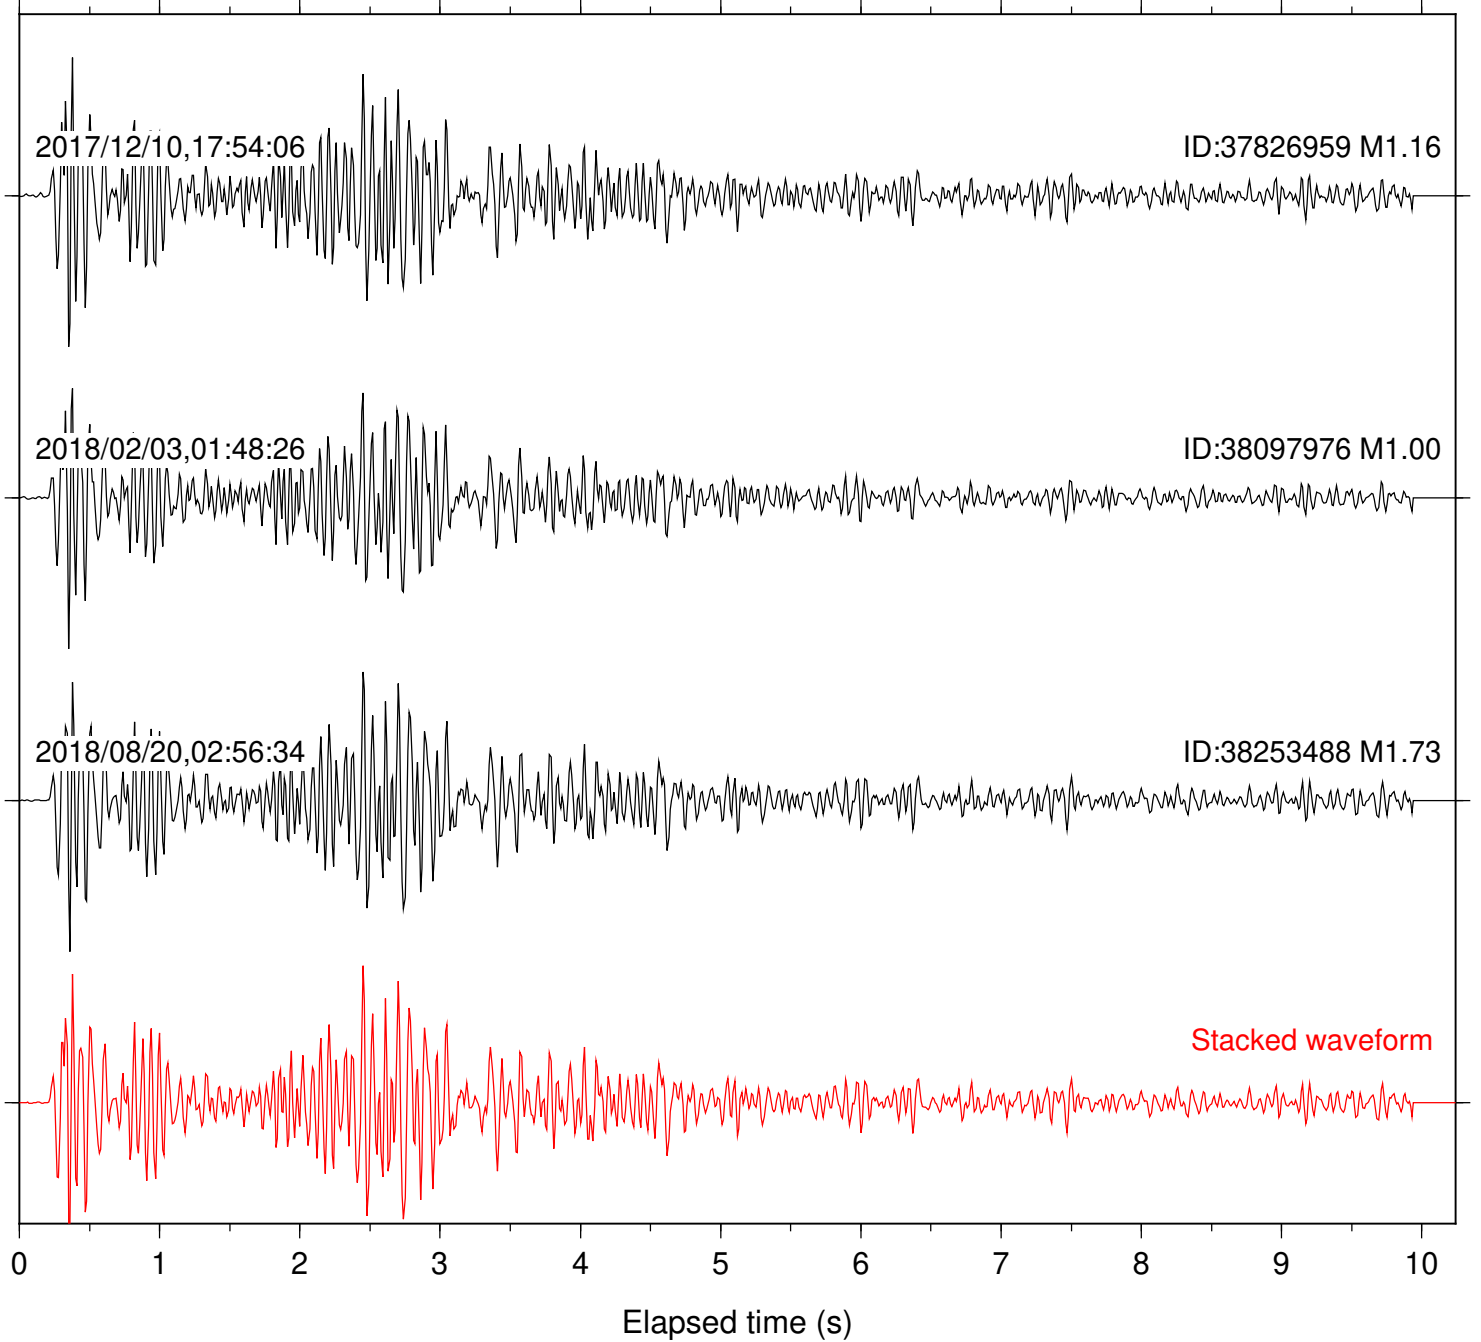

Station: B081 Com: EHZ

Focal depth: 4.97 km

Station: B082 Com: EHZ

Focal depth: 4.98 km

Station: B084 Com: EHZ

Focal depth: 4.97 km

Station: B087 Com: EHZ

Focal depth: 4.98 km

Station: B088 Com: EHZ

Focal depth: 4.98 km

Station: B093 Com: EHZ

Focal depth: 4.98 km

2017/12/10,17:54:06

ID:37826959 M1.16

2018/02/03,01:48:26

ID:38097976 M1.00

2018/08/20,02:56:34

ID:38253488 M1.73

Stacked waveform

0 1 2 3 4 5 6 7 8 9 10  
Elapsed time (s)

Station: B946 Com: EHZ

Focal depth: 4.98 km

Station: BAC Com: EHZ

Focal depth: 4.98 km

Station: CSH Com: HHZ

Focal depth: 4.98 km

Station: DGR Com: HHZ

Focal depth: 4.98 km

Station: FRD Com: HHZ

Focal depth: 4.98 km

Station: HMT2 Com: HHZ

Focal depth: 4.98 km