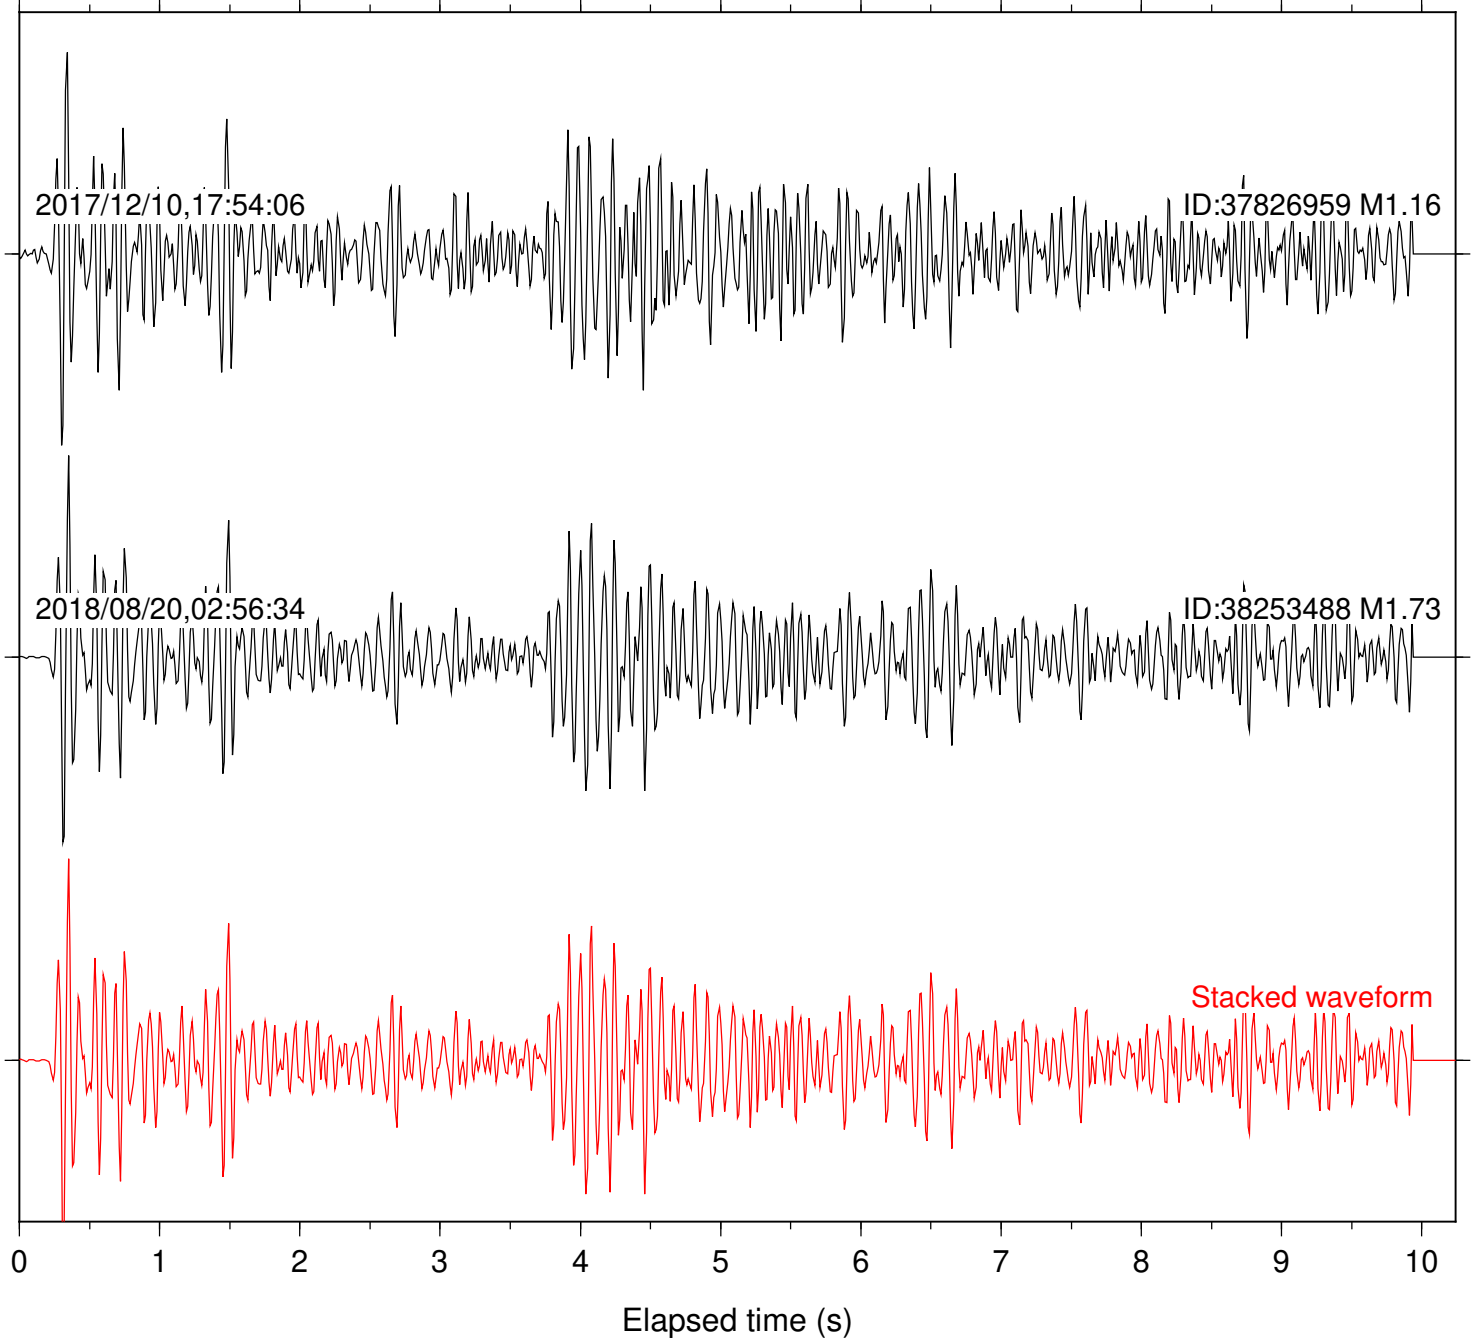

Station: B081 Com: EHZ

Focal depth: 4.97 km

Station: B082 Com: EHZ

Focal depth: 4.98 km

Station: B084 Com: EHZ

Focal depth: 4.97 km

Station: B087 Com: EHZ

Focal depth: 4.98 km

Station: B088 Com: EHZ

Focal depth: 4.98 km

Station: B093 Com: EHZ

Focal depth: 4.98 km

2017/12/10,17:54:06

ID:37826959 M1.16

2018/02/03,01:48:26

ID:38097976 M1.00

Station: CSH Com: HHZ

Focal depth: 4.98 km

Station: DGR Com: HHZ

Focal depth: 4.98 km

Station: FRD Com: HHZ

Focal depth: 4.98 km

Station: HMT2 Com: HHZ

Focal depth: 4.98 km

Station: KNW Com: HHZ

Focal depth: 4.98 km

Station: PFO Com: HHZ

Focal depth: 4.98 km

Station: PLM Com: HHZ

Focal depth: 4.98 km

Station: POB2 Com: HHZ

Focal depth: 4.97 km