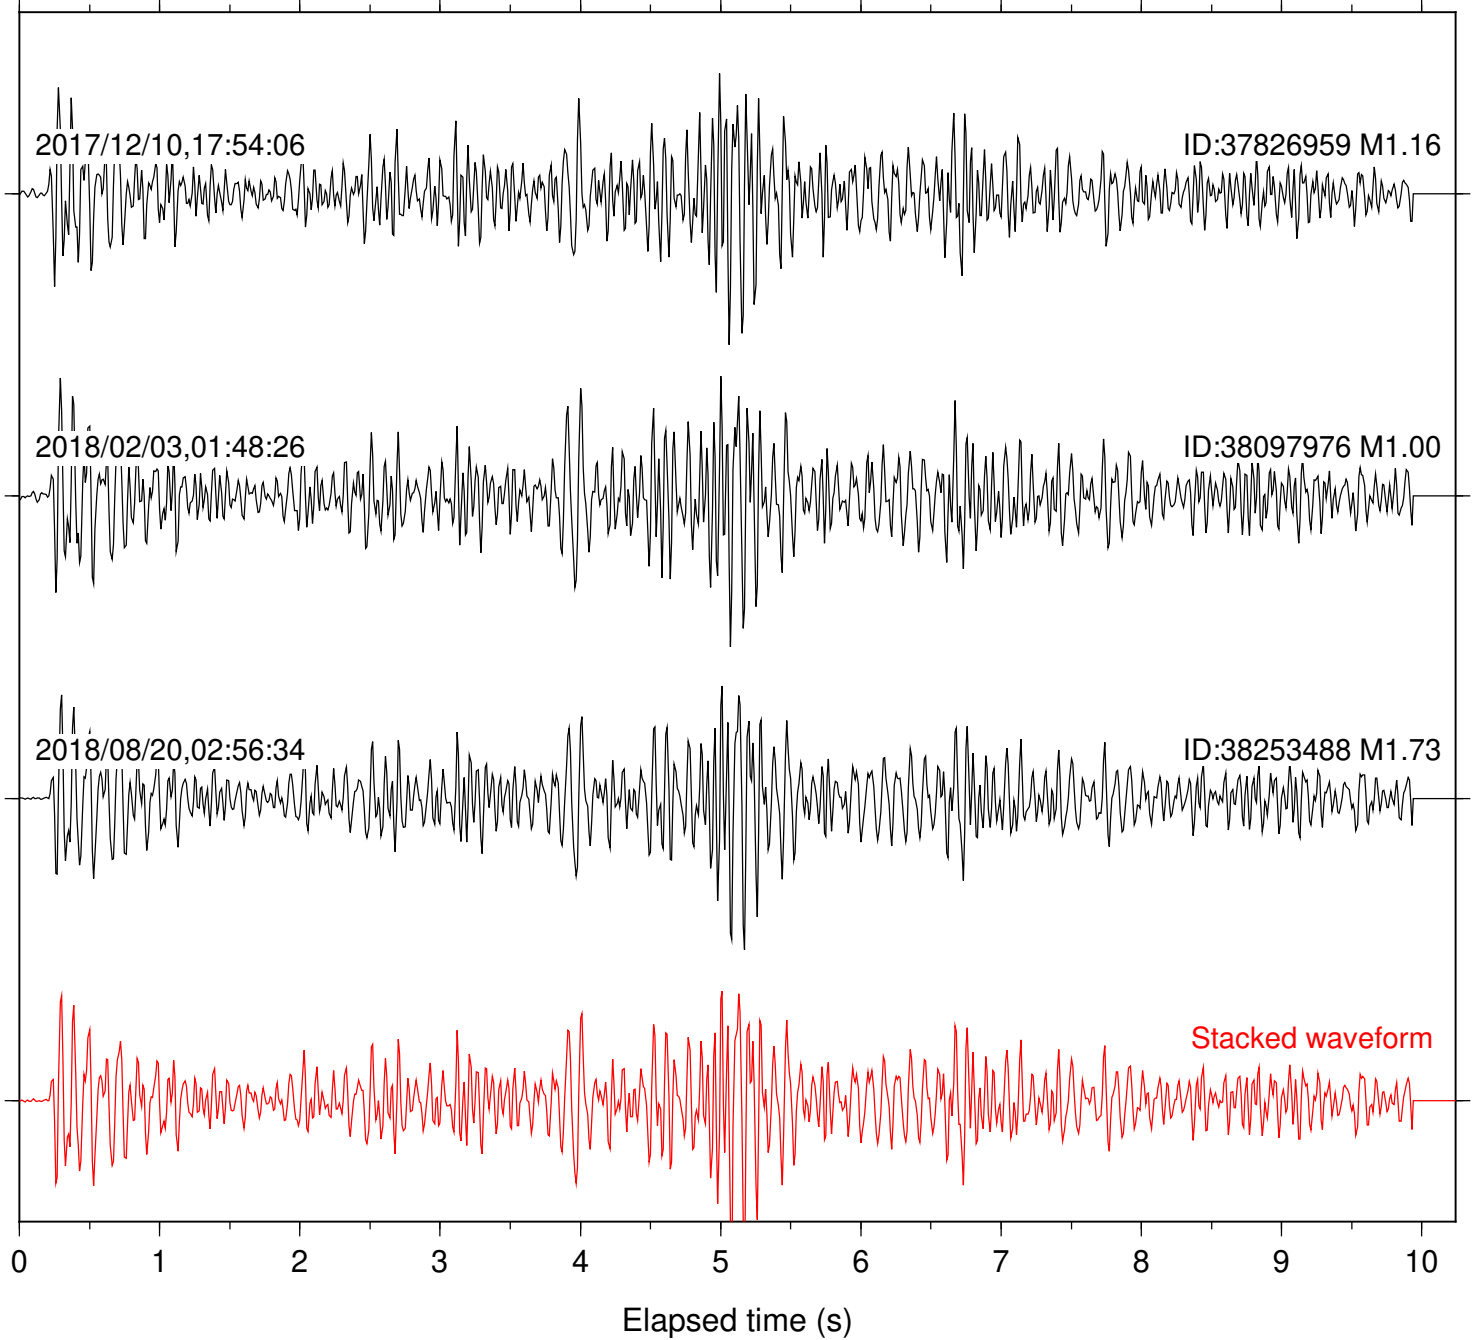

Station: B088 Com: EHZ

Focal depth: 4.98 km

Station: B093 Com: EHZ

Focal depth: 4.98 km

2017/12/10,17:54:06

ID:37826959 M1.16

2018/02/03,01:48:26

ID:38097976 M1.00

2018/08/20,02:56:34

ID:38253488 M1.73

Stacked waveform

0 1 2 3 4 5 6 7 8 9 10  
Elapsed time (s)

Station: B946 Com: EHZ

Focal depth: 4.98 km

Station: BAC Com: EHZ

Focal depth: 4.98 km

Station: CSH Com: HHZ

Focal depth: 4.98 km

Station: DGR Com: HHZ

Focal depth: 4.98 km

Station: FRD Com: HHZ

Focal depth: 4.98 km

Station: HMT2 Com: HHZ

Focal depth: 4.98 km

Station: KNW Com: HHZ

Focal depth: 4.98 km

Station: PFO Com: HHZ

Focal depth: 4.98 km

Station: PLM Com: HHZ

Focal depth: 4.98 km

Station: POB2 Com: HHZ

Focal depth: 4.97 km