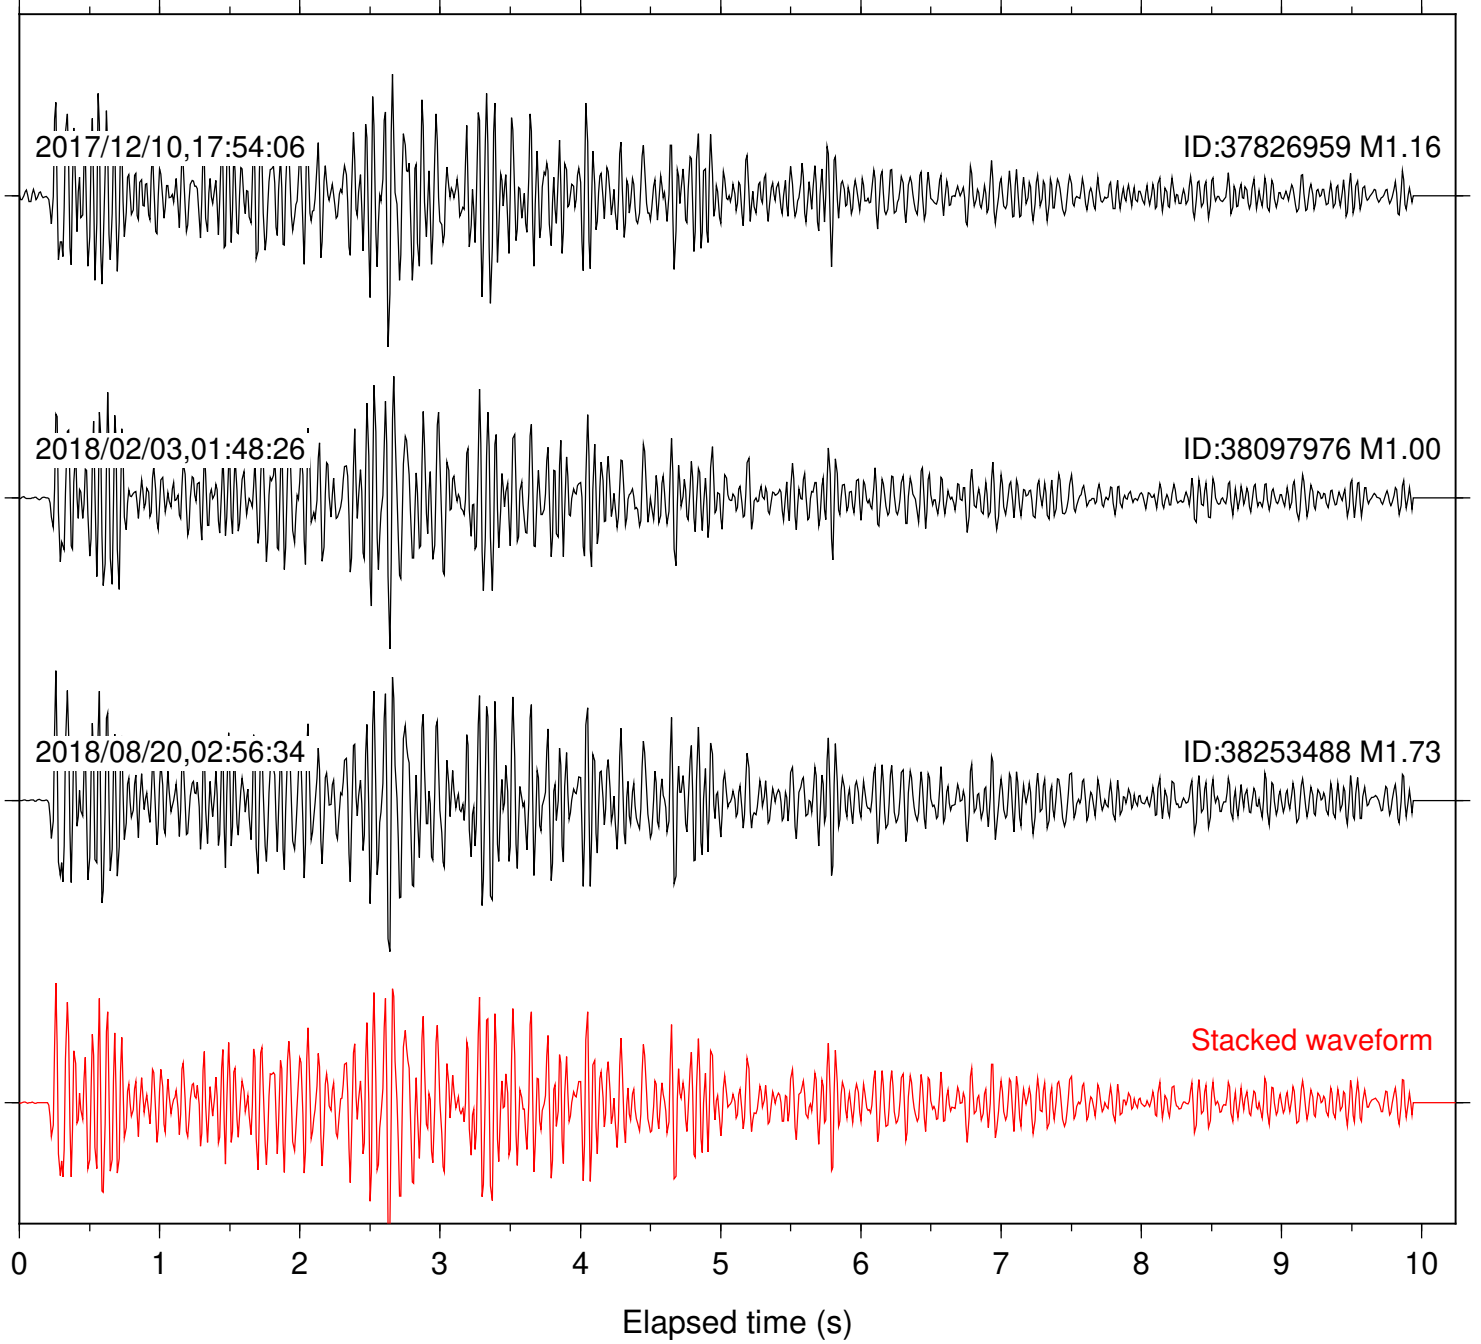

Station: B081 Com: EHZ

Focal depth: 4.97 km

Station: B082 Com: EHZ

Focal depth: 4.98 km

Station: B084 Com: EHZ

Focal depth: 4.97 km

Station: B087 Com: EHZ

Focal depth: 4.98 km

Station: B088 Com: EHZ

Focal depth: 4.98 km

Station: B093 Com: EHZ

Focal depth: 4.98 km

2017/12/10,17:54:06

ID:37826959 M1.16

2018/02/03,01:48:26

ID:38097976 M1.00

Station: CSH Com: HHZ

Focal depth: 4.98 km

Station: DGR Com: HHZ

Focal depth: 4.98 km

Station: FRD Com: HHZ

Focal depth: 4.98 km

Station: HMT2 Com: HHZ

Focal depth: 4.98 km

Station: KNW Com: HHZ

Focal depth: 4.98 km

Station: PFO Com: HHZ

Focal depth: 4.98 km

Station: PLM Com: HHZ

Focal depth: 4.98 km

Station: POB2 Com: HHZ

Focal depth: 4.97 km