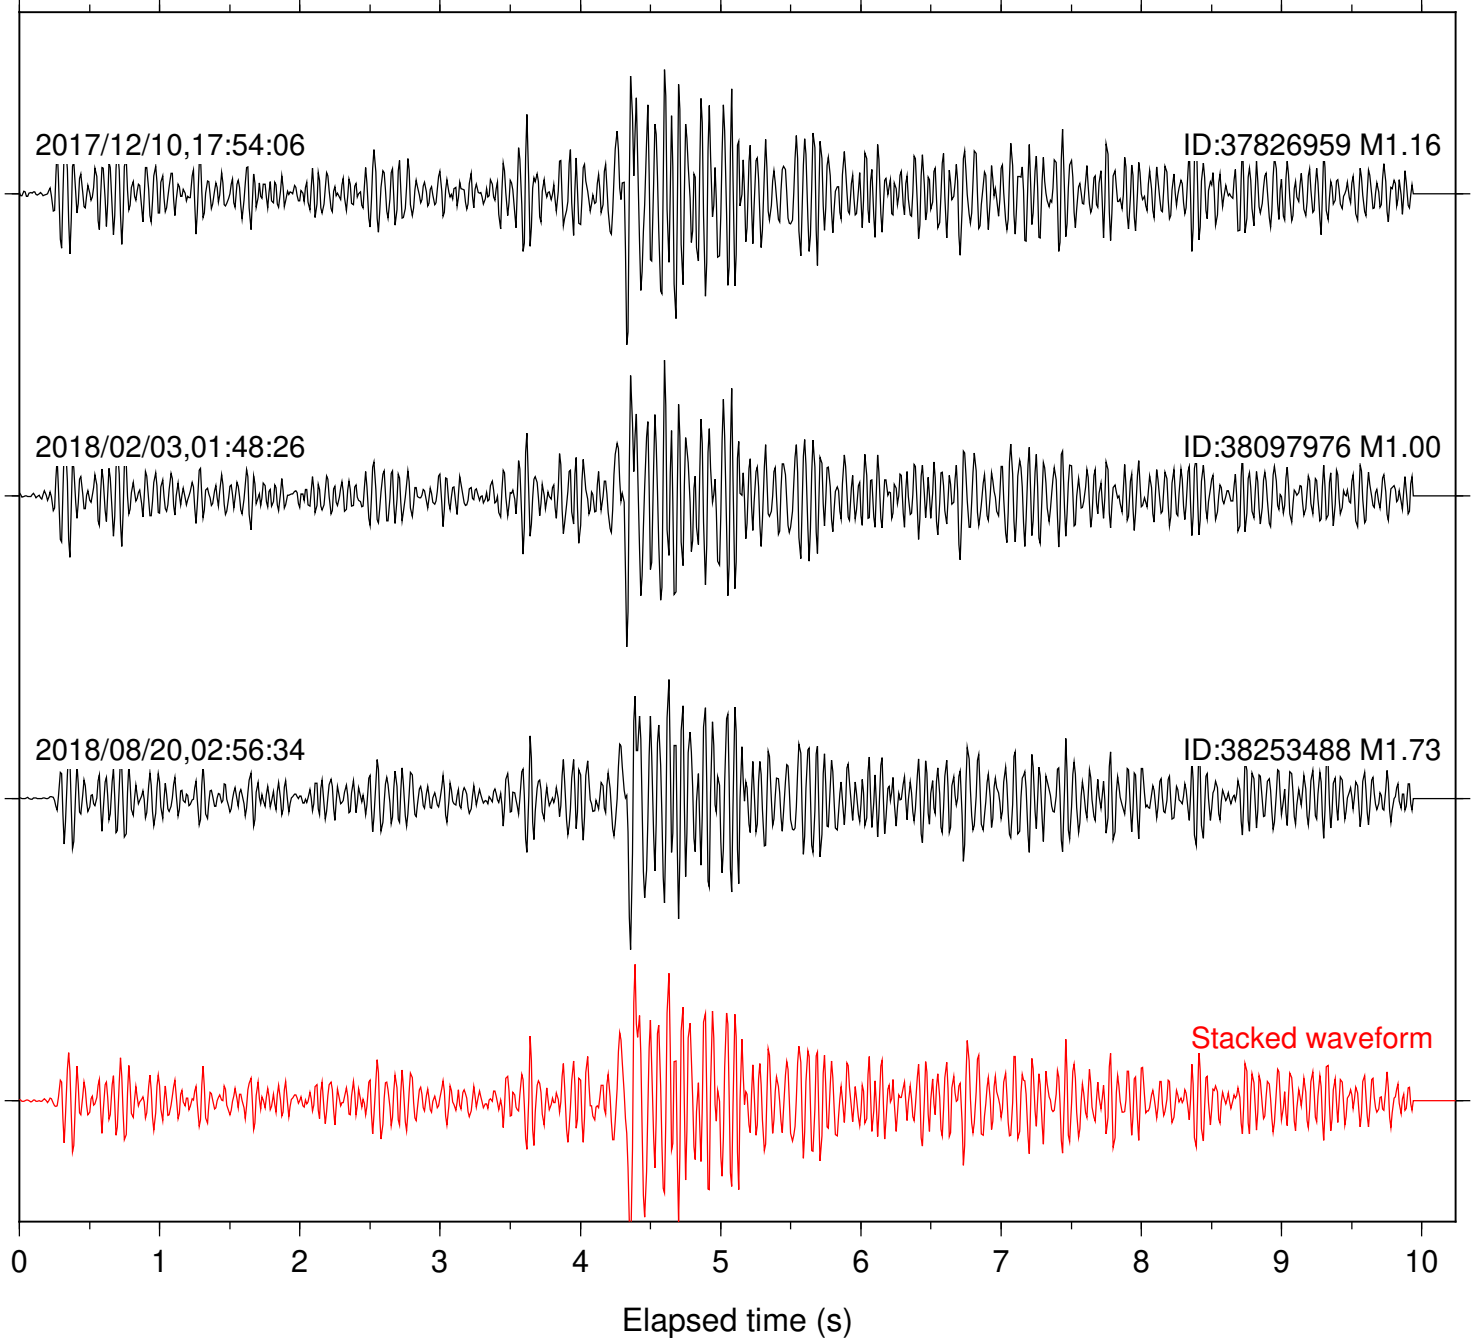

Station: B081 Com: EHZ

Focal depth: 4.97 km

Station: B082 Com: EHZ

Focal depth: 4.98 km

Station: B084 Com: EHZ

Focal depth: 4.97 km

Station: B087 Com: EHZ

Focal depth: 4.98 km

Station: B088 Com: EHZ

Focal depth: 4.98 km

Station: B093 Com: EHZ

Focal depth: 4.98 km

2017/12/10,17:54:06

ID:37826959 M1.16

2018/02/03,01:48:26

ID:38097976 M1.00

Station: CSH Com: HHZ

Focal depth: 4.98 km

Station: DGR Com: HHZ

Focal depth: 4.98 km

Station: FRD Com: HHZ

Focal depth: 4.98 km

Station: HMT2 Com: HHZ

Focal depth: 4.98 km

Station: KNW Com: HHZ

Focal depth: 4.98 km

Station: PFO Com: HHZ

Focal depth: 4.98 km

Station: PLM Com: HHZ

Focal depth: 4.98 km

Station: POB2 Com: HHZ

Focal depth: 4.97 km