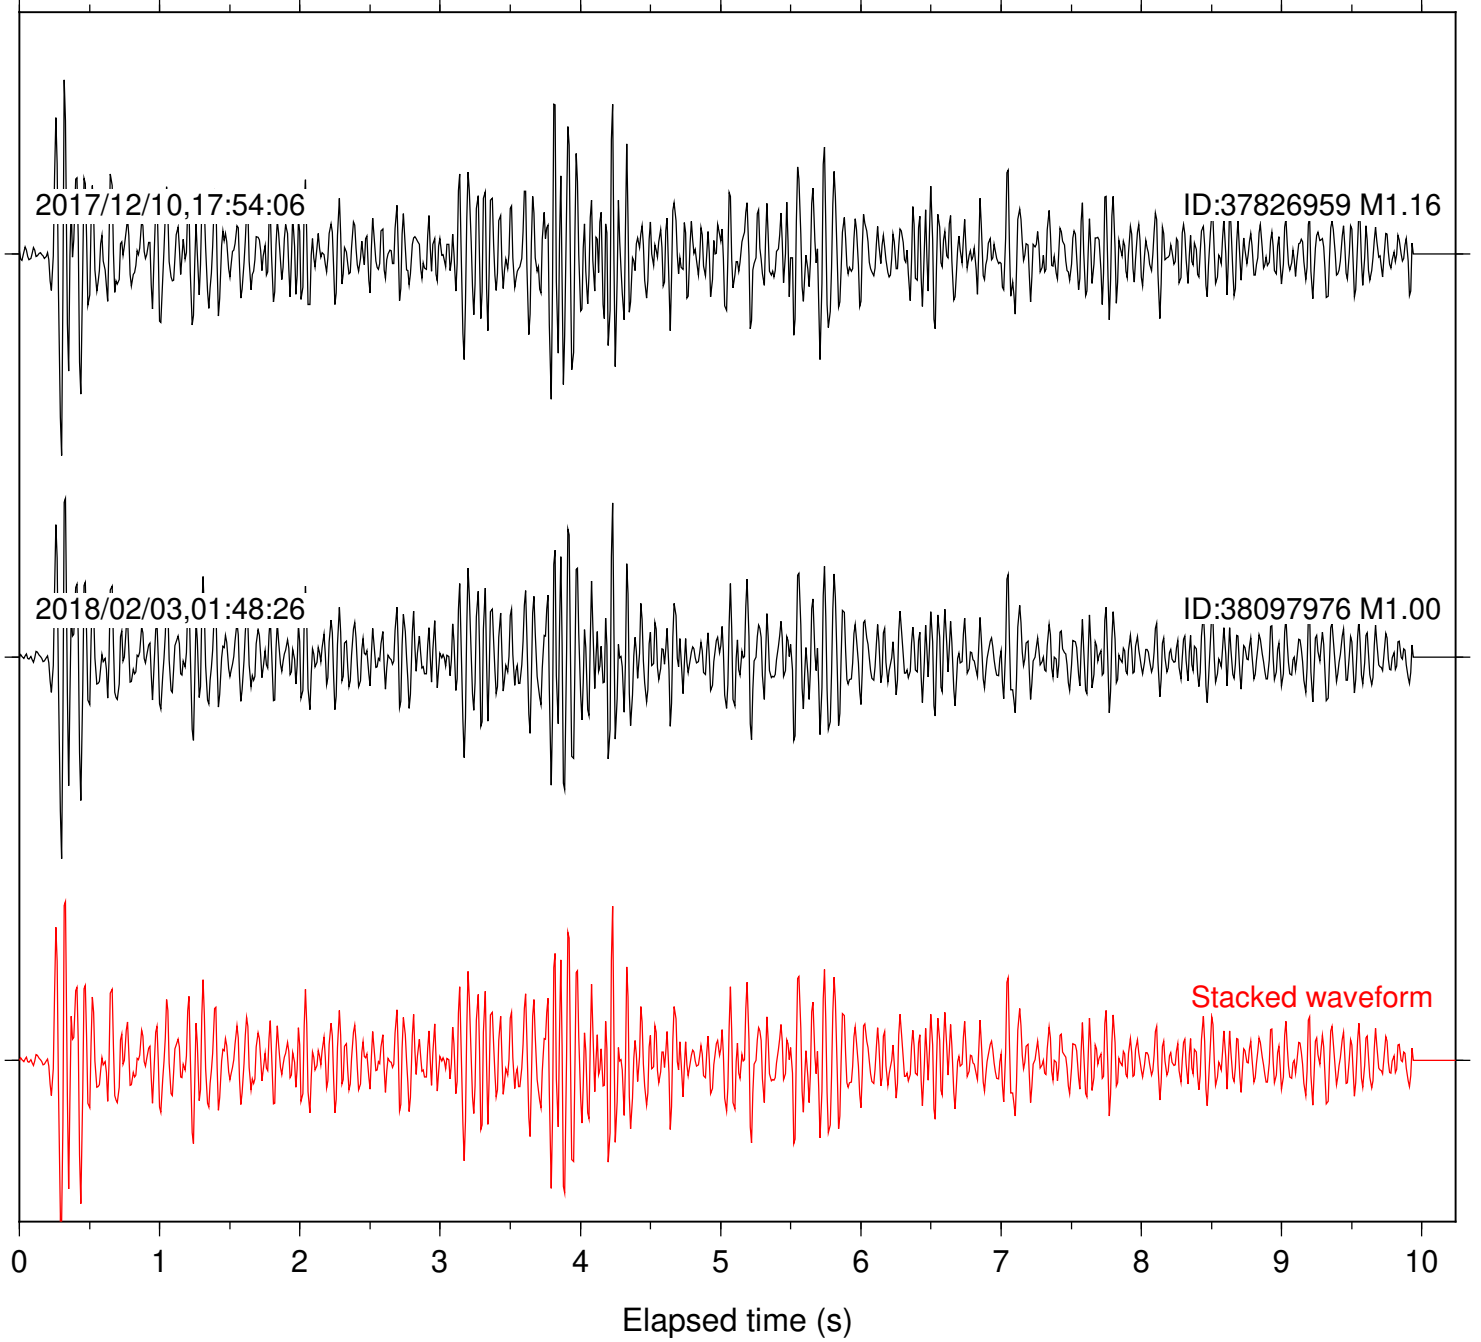

Station: B081 Com: EHZ

Focal depth: 4.97 km

Station: B082 Com: EHZ

Focal depth: 4.98 km

Station: B084 Com: EHZ

Focal depth: 4.97 km

Station: B087 Com: EHZ

Focal depth: 4.98 km

Station: B088 Com: EHZ

Focal depth: 4.98 km

Station: B093 Com: EHZ

Focal depth: 4.98 km

2017/12/10,17:54:06

ID:37826959 M1.16

2018/02/03,01:48:26

ID:38097976 M1.00

2018/08/20,02:56:34

ID:38253488 M1.73

Stacked waveform

0 1 2 3 4 5 6 7 8 9 10  
Elapsed time (s)

Station: B946 Com: EHZ

Focal depth: 4.98 km

Station: BAC Com: EHZ

Focal depth: 4.98 km

Station: CSH Com: HHZ

Focal depth: 4.98 km

Station: DGR Com: HHZ

Focal depth: 4.98 km

Station: FRD Com: HHZ

Focal depth: 4.98 km

Station: HMT2 Com: HHZ

Focal depth: 4.98 km