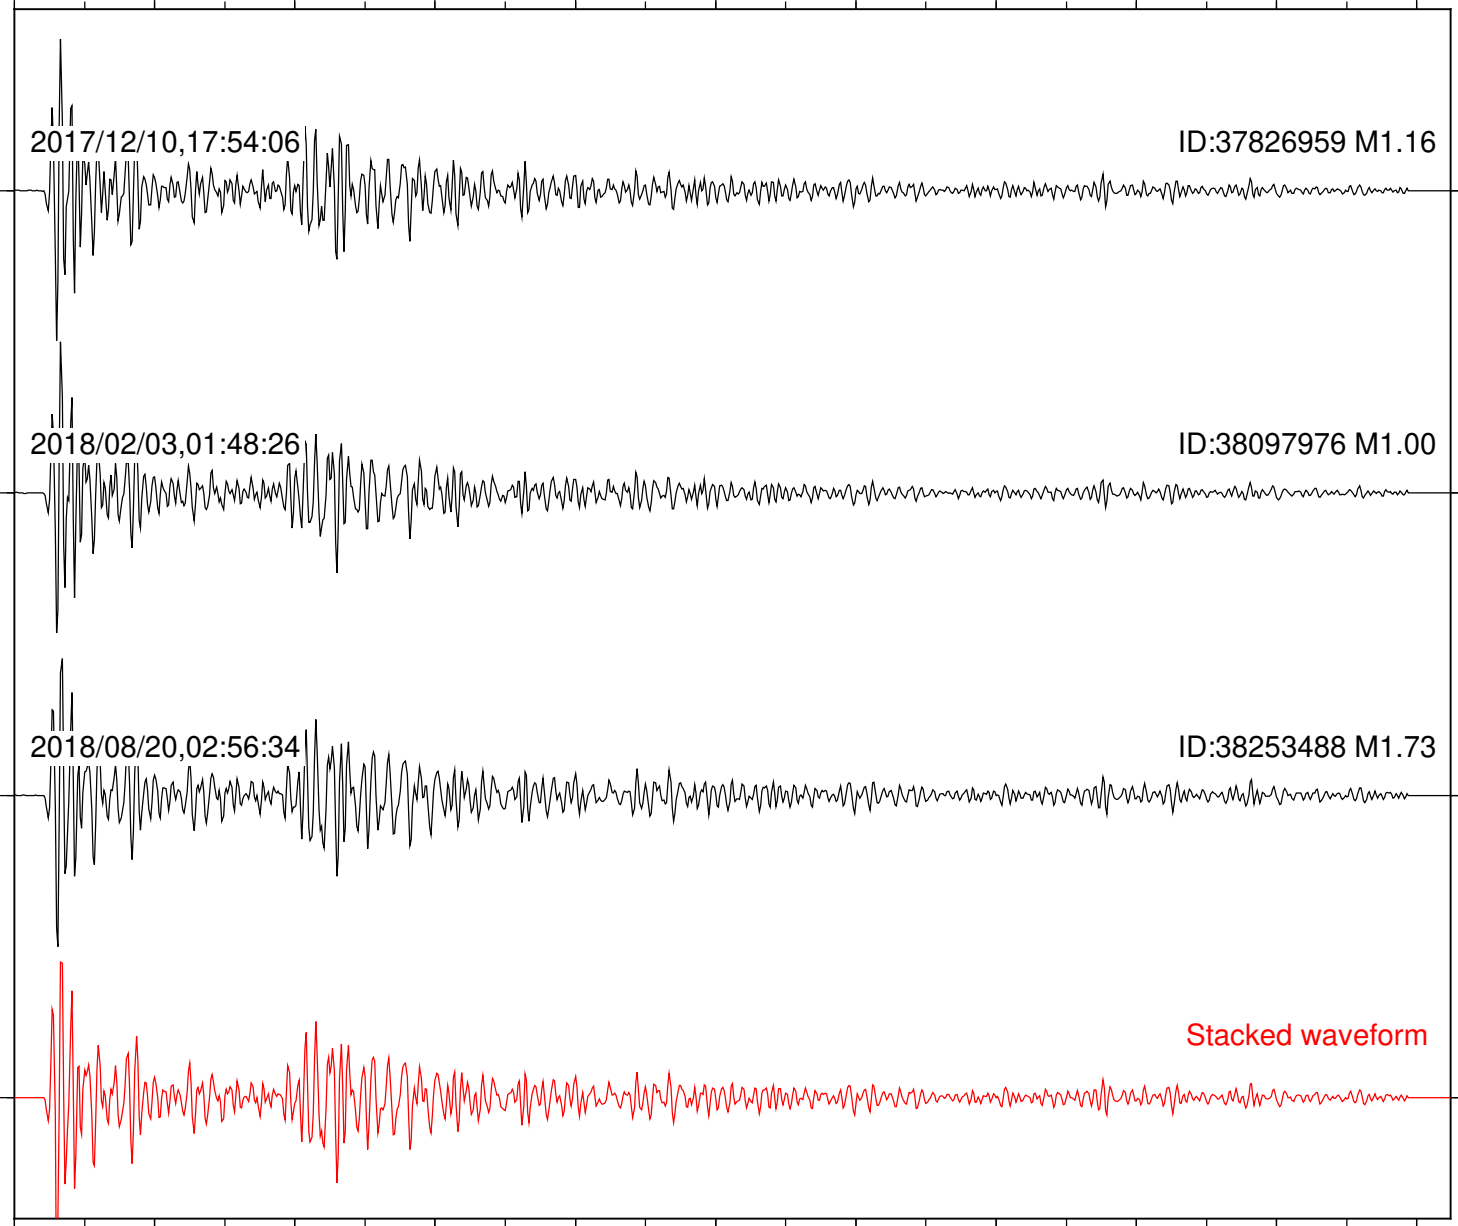

Station: B081 Com: EHZ

Focal depth: 4.97 km

Station: B082 Com: EHZ

Focal depth: 4.98 km

Station: B084 Com: EHZ

Focal depth: 4.97 km

Station: B087 Com: EHZ

Focal depth: 4.98 km

Station: B088 Com: EHZ

Focal depth: 4.98 km

Station: B093 Com: EHZ

Focal depth: 4.98 km

2017/12/10,17:54:06

ID:37826959 M1.16

2018/02/03,01:48:26

ID:38097976 M1.00

2018/08/20,02:56:34

ID:38253488 M1.73

Stacked waveform

0 1 2 3 4 5 6 7 8 9 10  
Elapsed time (s)

Station: B946 Com: EHZ

Focal depth: 4.98 km

Station: BAC Com: EHZ

Focal depth: 4.98 km

Station: CSH Com: HHZ

Focal depth: 4.98 km

Station: DGR Com: HHZ

Focal depth: 4.98 km

Station: FRD Com: HHZ

Focal depth: 4.98 km

Station: HMT2 Com: HHZ

Focal depth: 4.98 km