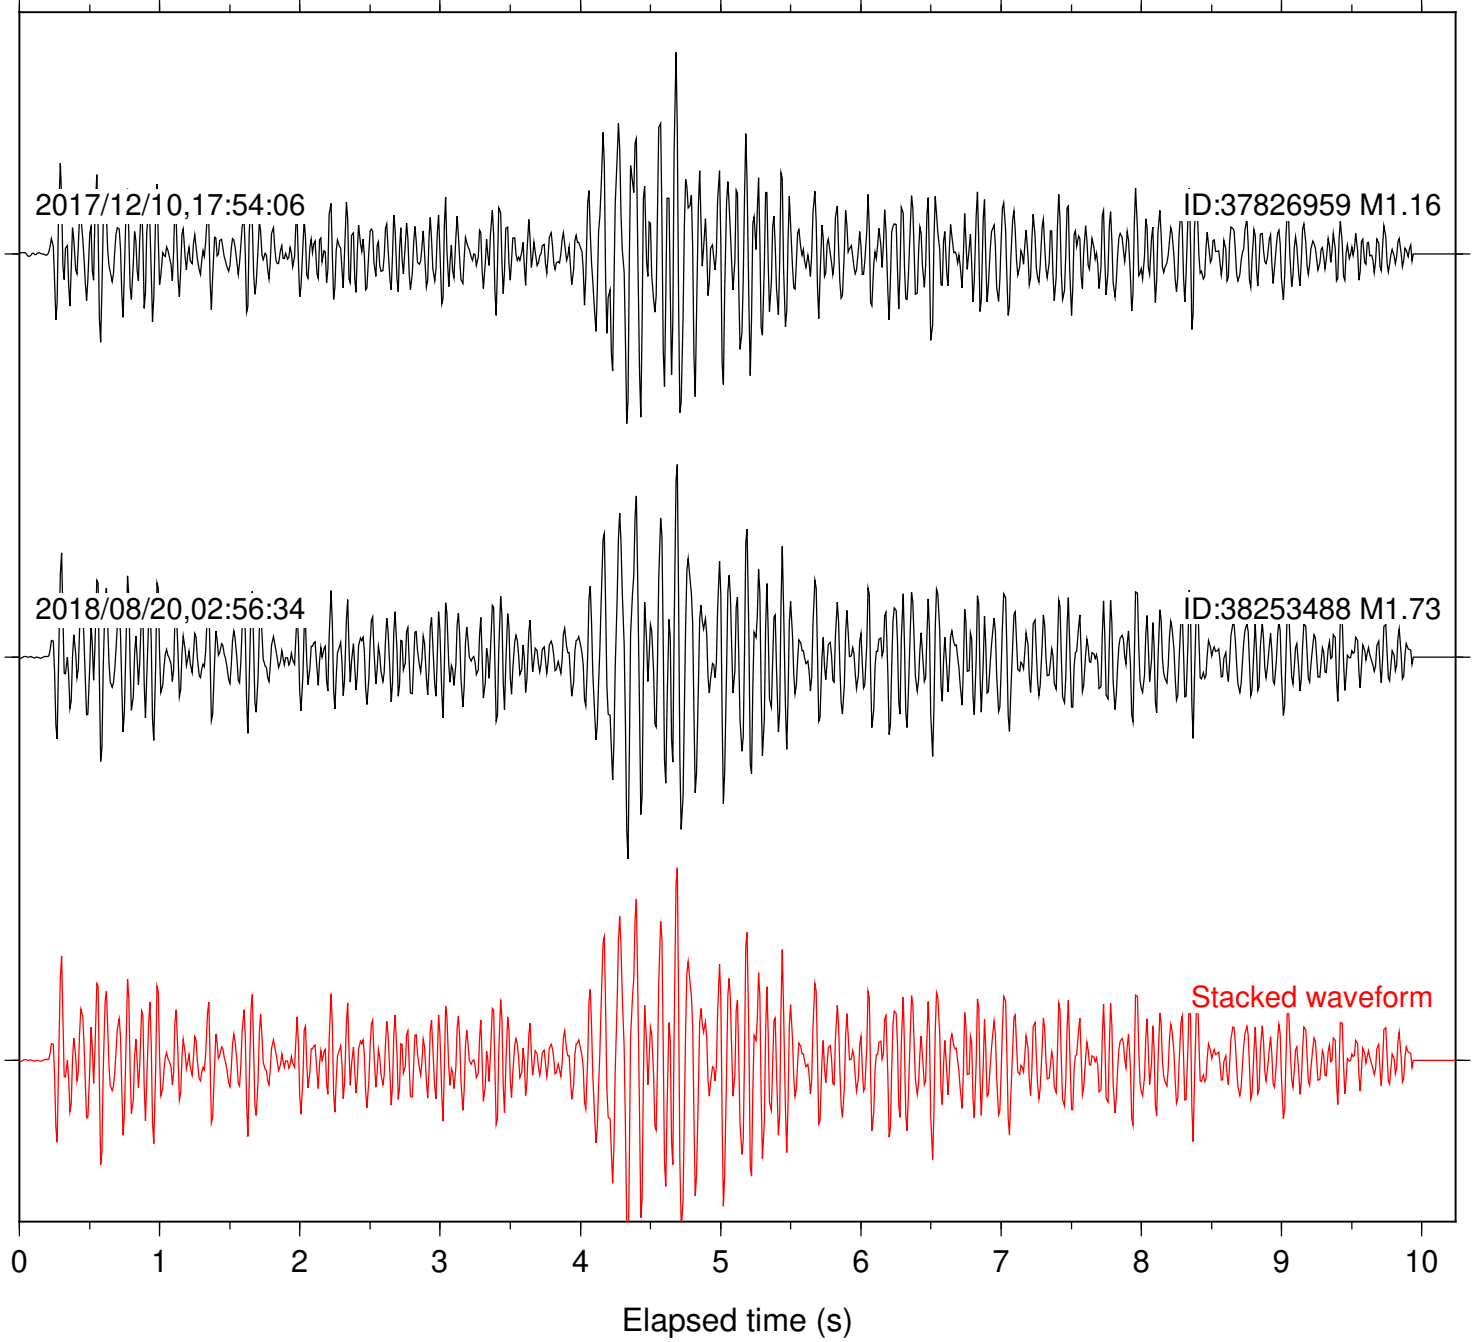

Station: B081 Com: EHZ

Focal depth: 4.97 km

Station: B082 Com: EHZ

Focal depth: 4.98 km

Station: B084 Com: EHZ

Focal depth: 4.97 km

Station: B087 Com: EHZ

Focal depth: 4.98 km

Station: B088 Com: EHZ

Focal depth: 4.98 km

Station: B093 Com: EHZ

Focal depth: 4.98 km

2017/12/10,17:54:06

ID:37826959 M1.16

2018/02/03,01:48:26

ID:38097976 M1.00

Station: CSH Com: HHZ

Focal depth: 4.98 km

Station: DGR Com: HHZ

Focal depth: 4.98 km

Station: FRD Com: HHZ

Focal depth: 4.98 km

Station: HMT2 Com: HHZ

Focal depth: 4.98 km

Station: KNW Com: HHZ

Focal depth: 4.98 km

Station: PFO Com: HHZ

Focal depth: 4.98 km

Station: PLM Com: HHZ

Focal depth: 4.98 km

Station: POB2 Com: HHZ

Focal depth: 4.97 km