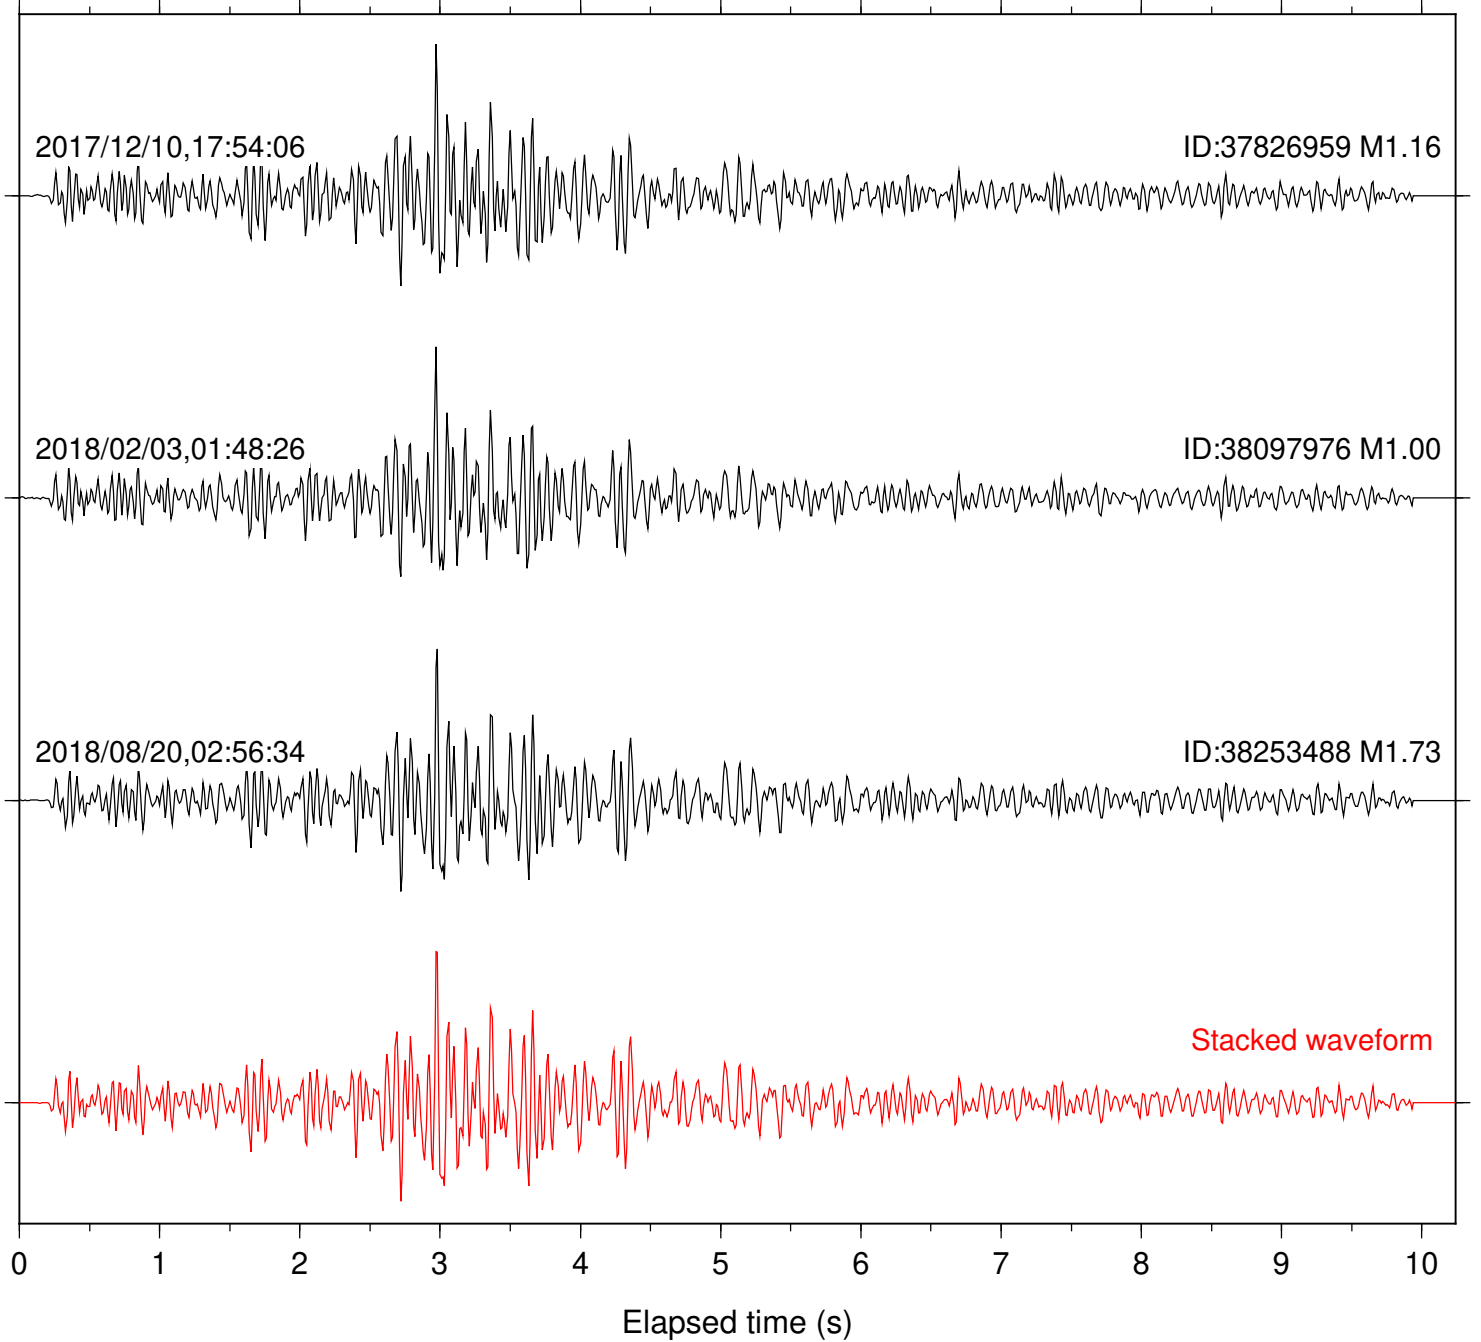

Station: B088 Com: EHZ

Focal depth: 4.98 km

Station: B093 Com: EHZ

Focal depth: 4.98 km

2017/12/10,17:54:06

ID:37826959 M1.16

2018/02/03,01:48:26

ID:38097976 M1.00

2018/08/20,02:56:34

ID:38253488 M1.73

Stacked waveform

0 1 2 3 4 5 6 7 8 9 10  
Elapsed time (s)

Station: B946 Com: EHZ

Focal depth: 4.98 km

Station: BAC Com: EHZ

Focal depth: 4.98 km

Station: CSH Com: HHZ

Focal depth: 4.98 km

Station: DGR Com: HHZ

Focal depth: 4.98 km

Station: FRD Com: HHZ

Focal depth: 4.98 km

Station: HMT2 Com: HHZ

Focal depth: 4.98 km

Station: KNW Com: HHZ

Focal depth: 4.98 km

Station: PFO Com: HHZ

Focal depth: 4.98 km

Station: PLM Com: HHZ

Focal depth: 4.98 km

Station: POB2 Com: HHZ

Focal depth: 4.97 km