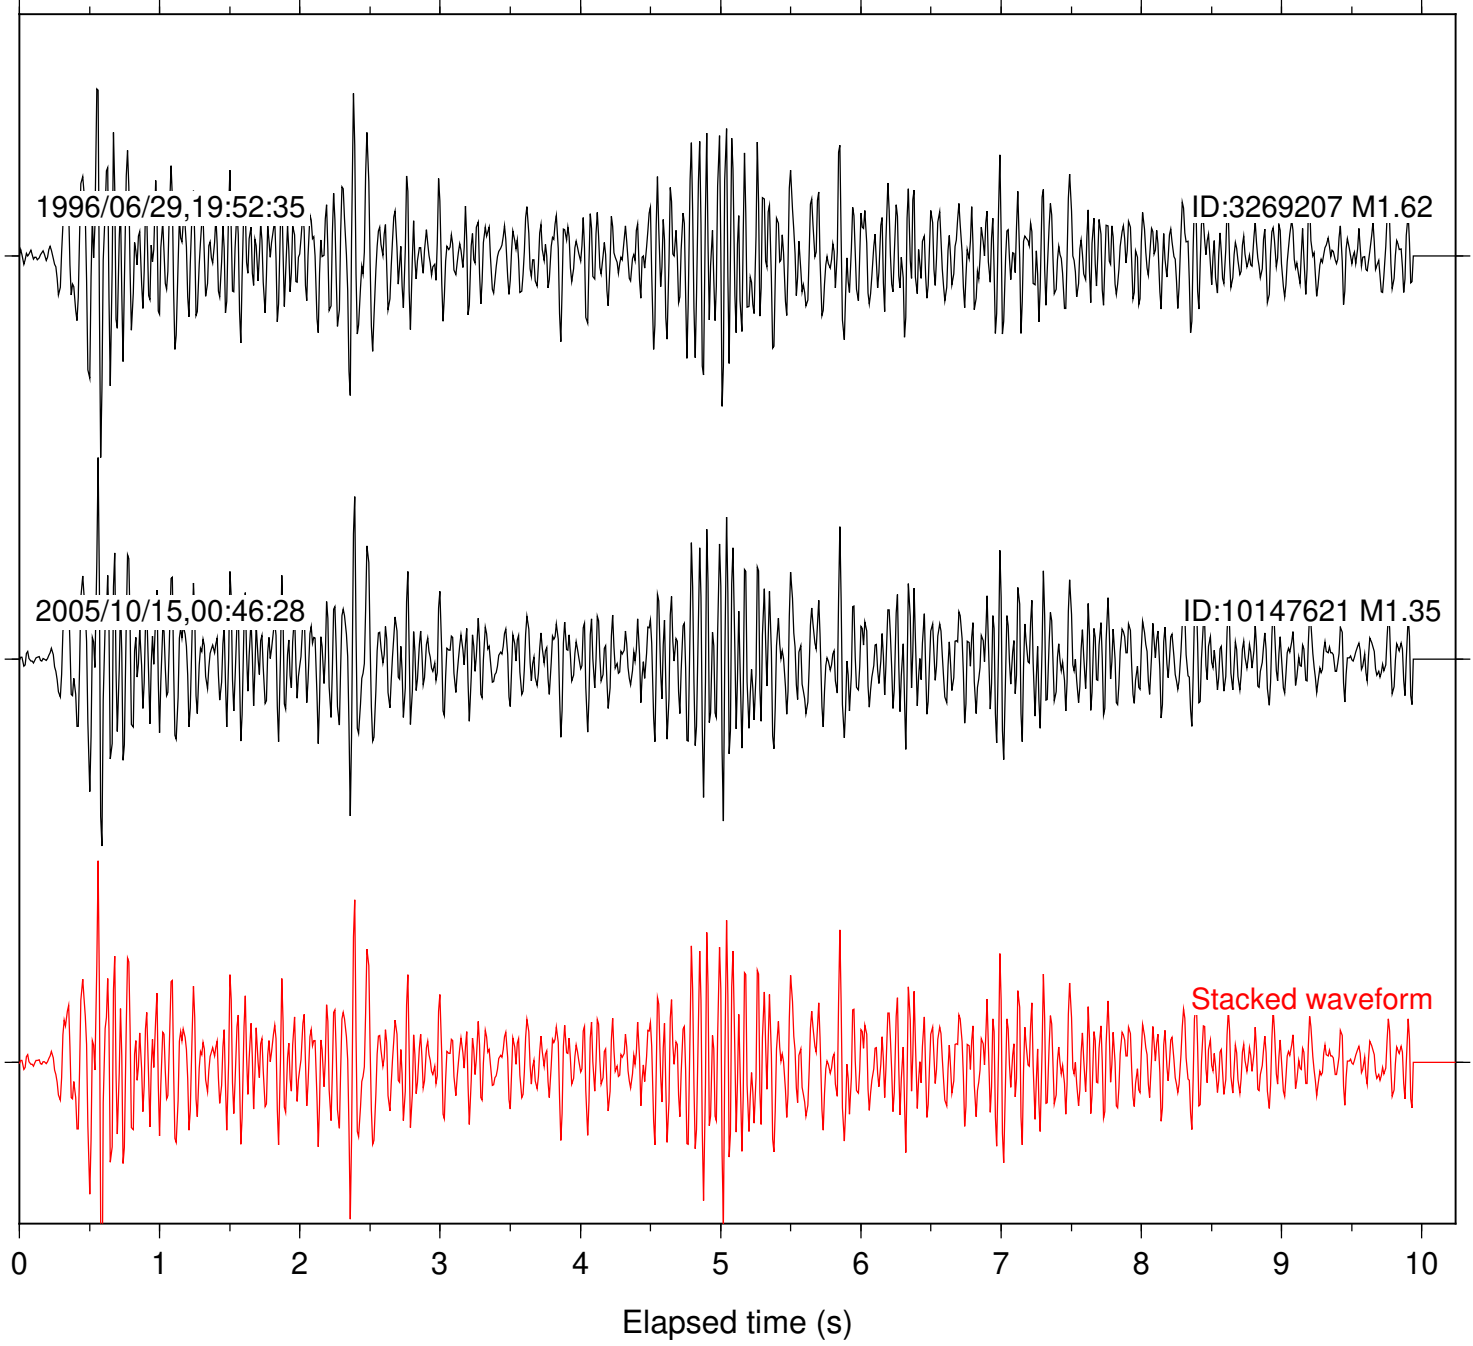

Station: CBK Com: EHZ

Focal depth: 10.79 km

Station: CRR Com: EHZ

Focal depth: 10.79 km

Station: YUH2 Com: HHZ

Focal depth: 10.79 km