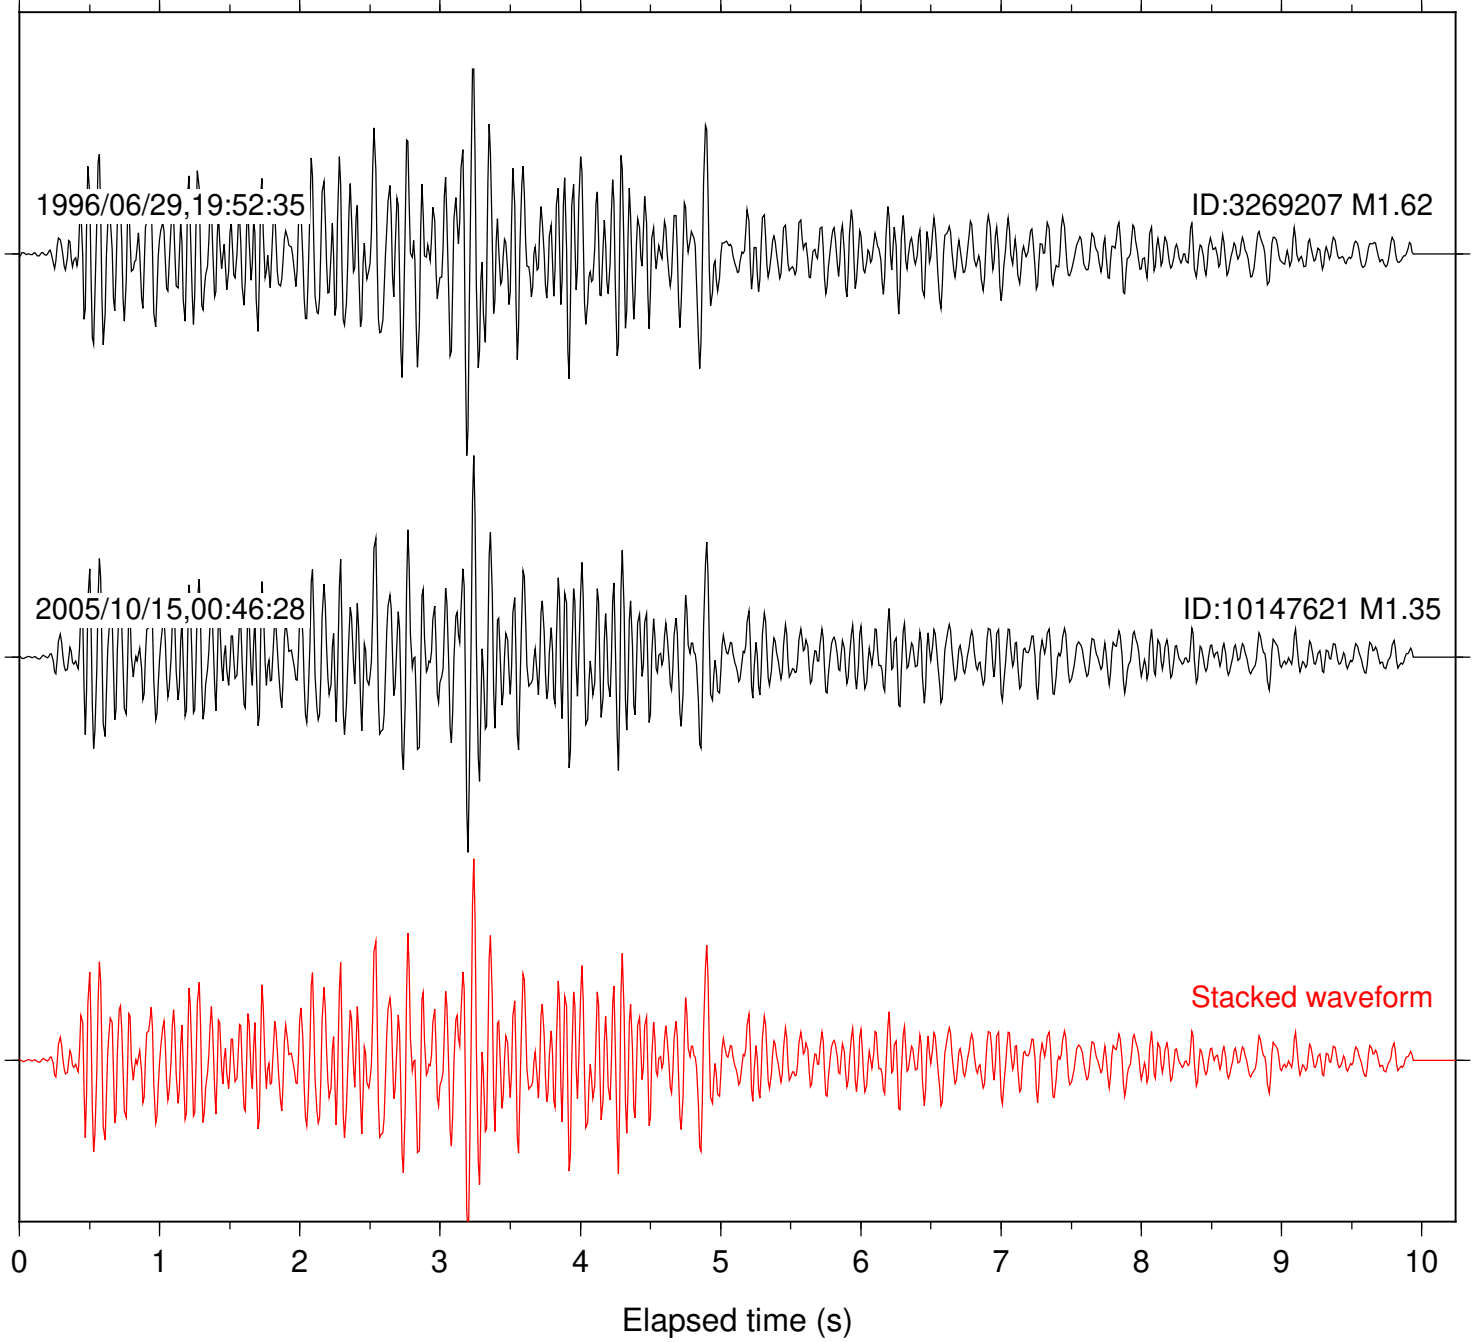

Station: CBK Com: EHZ

Focal depth: 10.79 km

Station: CRR Com: EHZ

Focal depth: 10.79 km

Station: YUH2 Com: HHZ

Focal depth: 10.79 km