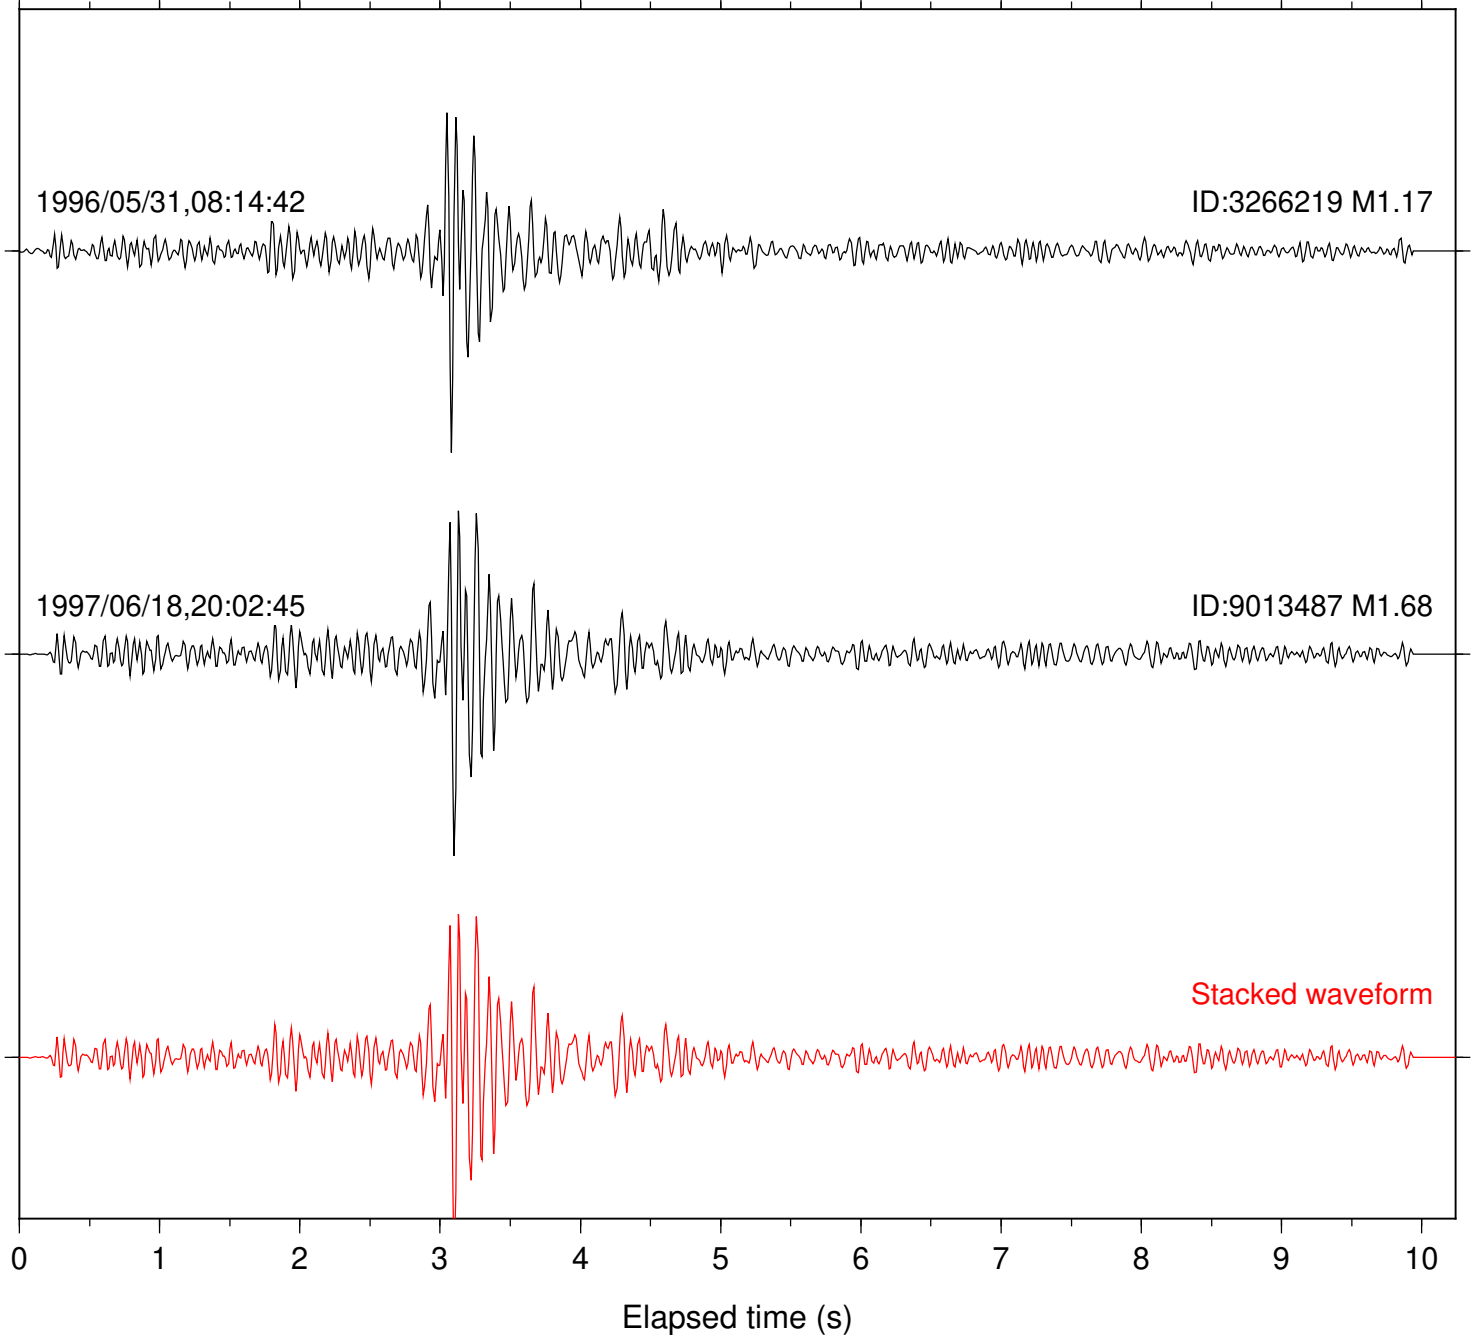

Station: MIR Com: EHZ

Focal depth: 4.74 km

Station: YAQ Com: EHZ

Focal depth: 4.74 km