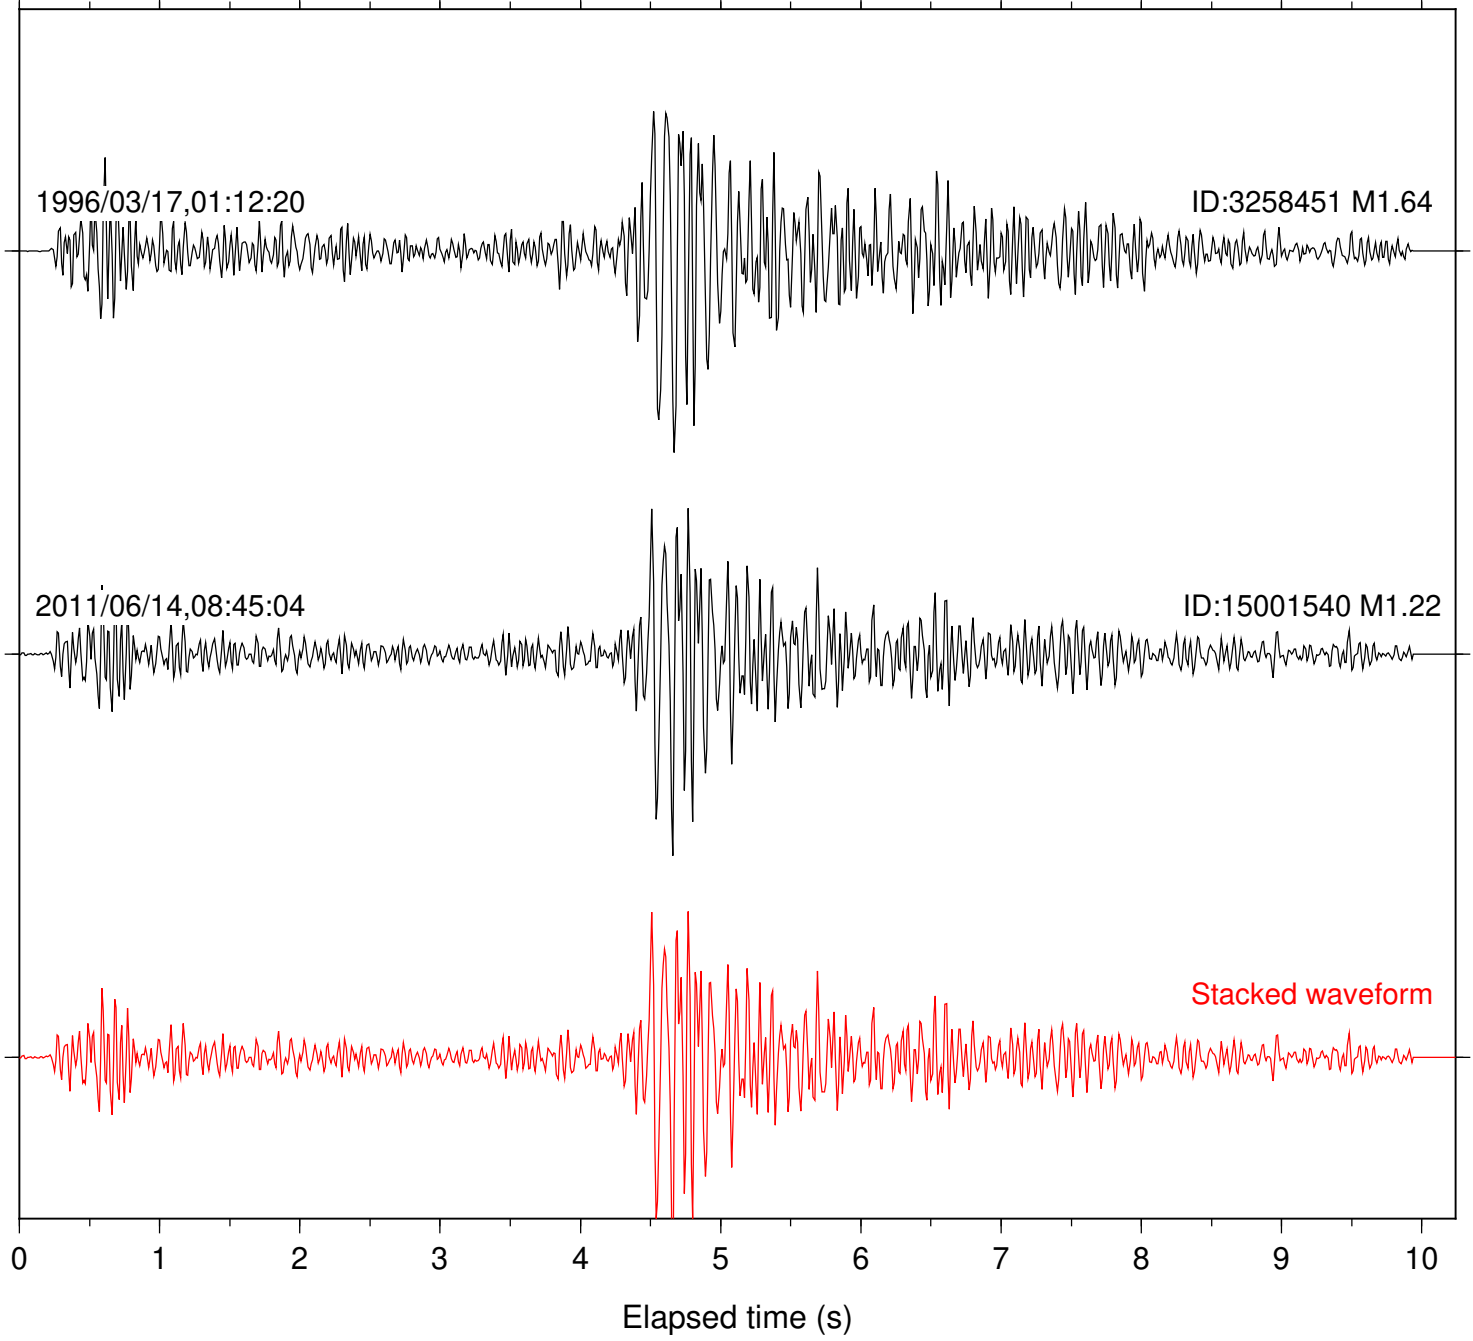

Station: BAC Com: EHZ

Focal depth: 17.10 km

Station: DGR Com: HHZ

Focal depth: 17.10 km