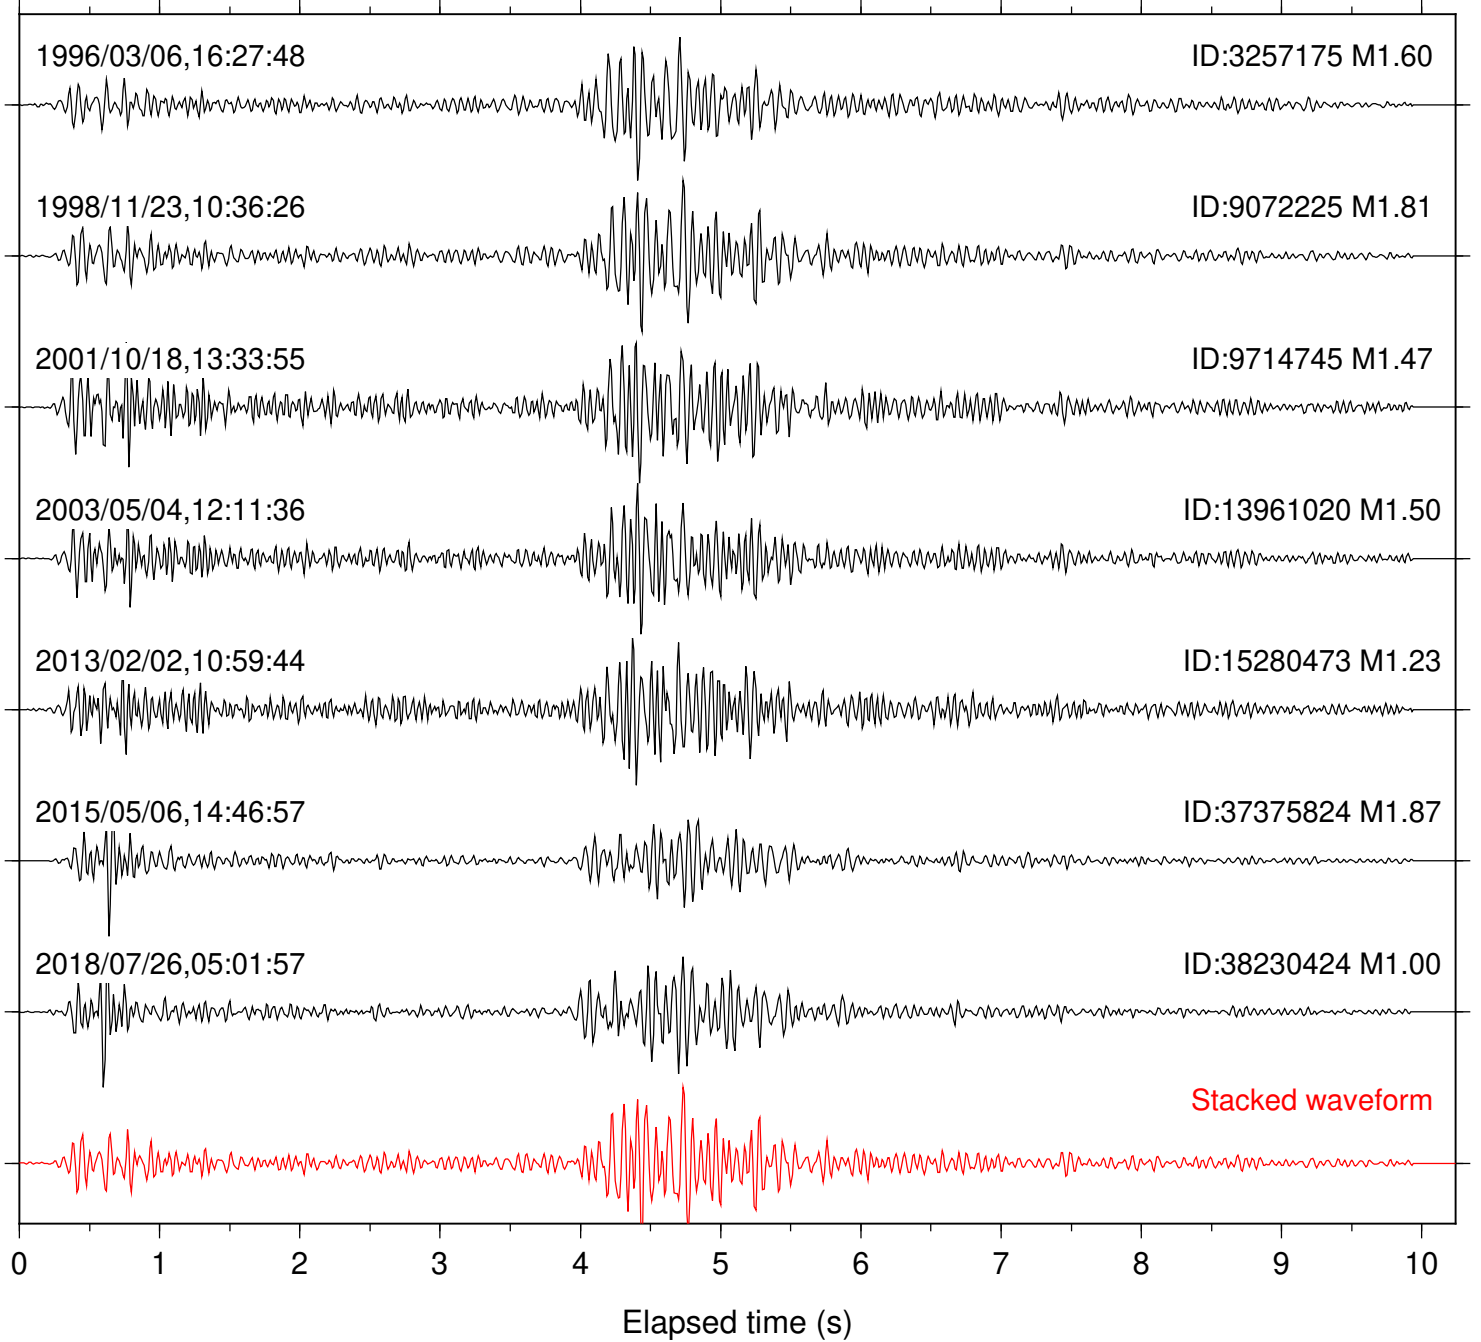

Station: DGR Com: HHZ

Focal depth: 17.56 km

Station: DNR Com: HHZ

Focal depth: 17.55 km

2012/08/04,08:42:37

ID:15187609 M1.27

2015/05/06,14:46:57

ID:37375824 M1.87

Stacked waveform

Station: FRD Com: HHZ

Focal depth: 17.56 km

Station: HMT2 Com: HHZ

Focal depth: 17.56 km

Station: KNW Com: HHZ

Focal depth: 17.56 km

Station: PFO Com: HHZ

Focal depth: 17.56 km

Station: POB2 Com: HHZ

Focal depth: 17.56 km

Station: PSP Com: EHZ

Focal depth: 17.51 km

Station: RDM Com: HHZ

Focal depth: 17.51 km

Station: SND Com: HHZ

Focal depth: 17.56 km

Station: WIN Com: EHZ

Focal depth: 17.77 km