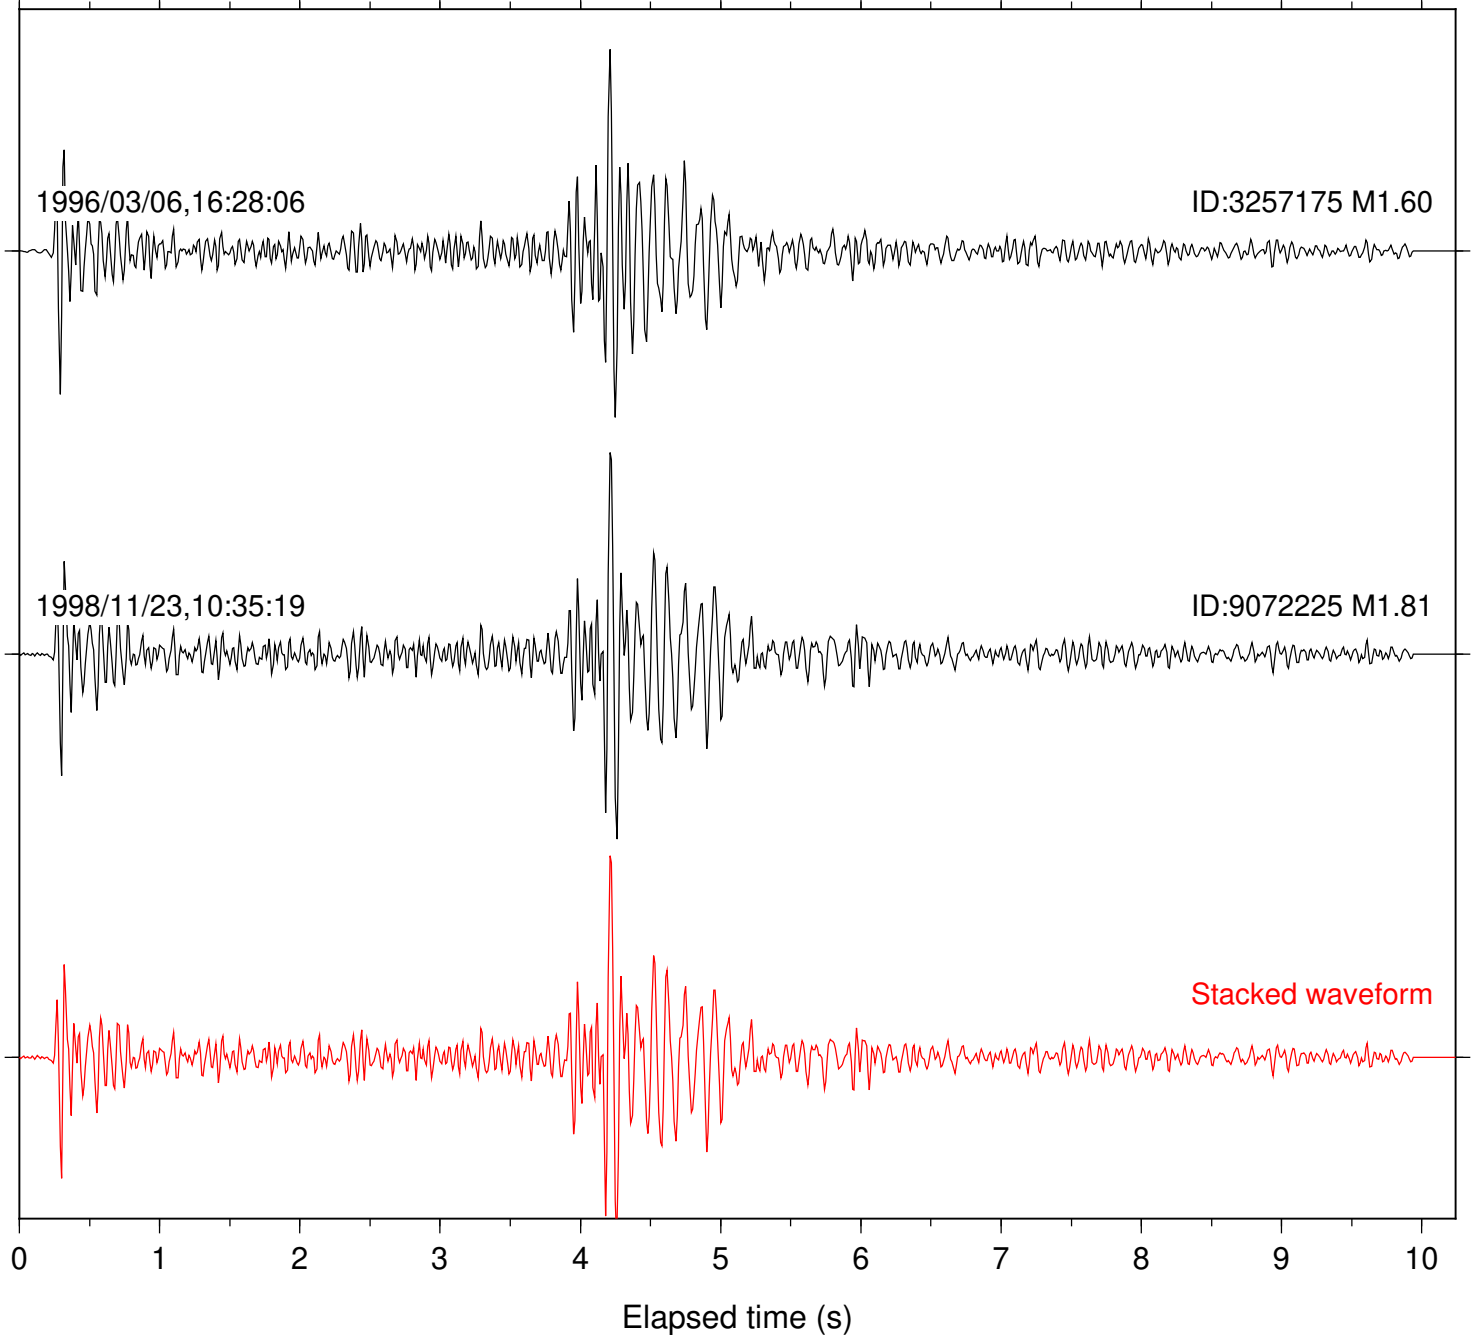

Station: B946 Com: EHZ

Focal depth: 17.56 km

Station: BAC Com: EHZ

Focal depth: 17.56 km

Station: BZN Com: HHZ

Focal depth: 17.54 km

Station: CRY Com: HHZ

Focal depth: 17.54 km

Station: DGR Com: HHZ

Focal depth: 17.56 km

Station: DNR Com: HHZ

Focal depth: 17.55 km

2012/08/04,08:42:37

ID:15187609 M1.27

2015/05/06,14:46:57

ID:37375824 M1.87

Focal depth: 17.56 km

Station: POB2 Com: HHZ

Focal depth: 17.56 km

Station: PSP Com: EHZ

Focal depth: 17.51 km

Station: RDM Com: HHZ

Focal depth: 17.51 km

Station: SND Com: HHZ

Focal depth: 17.56 km

Station: WIN Com: EHZ

Focal depth: 17.77 km