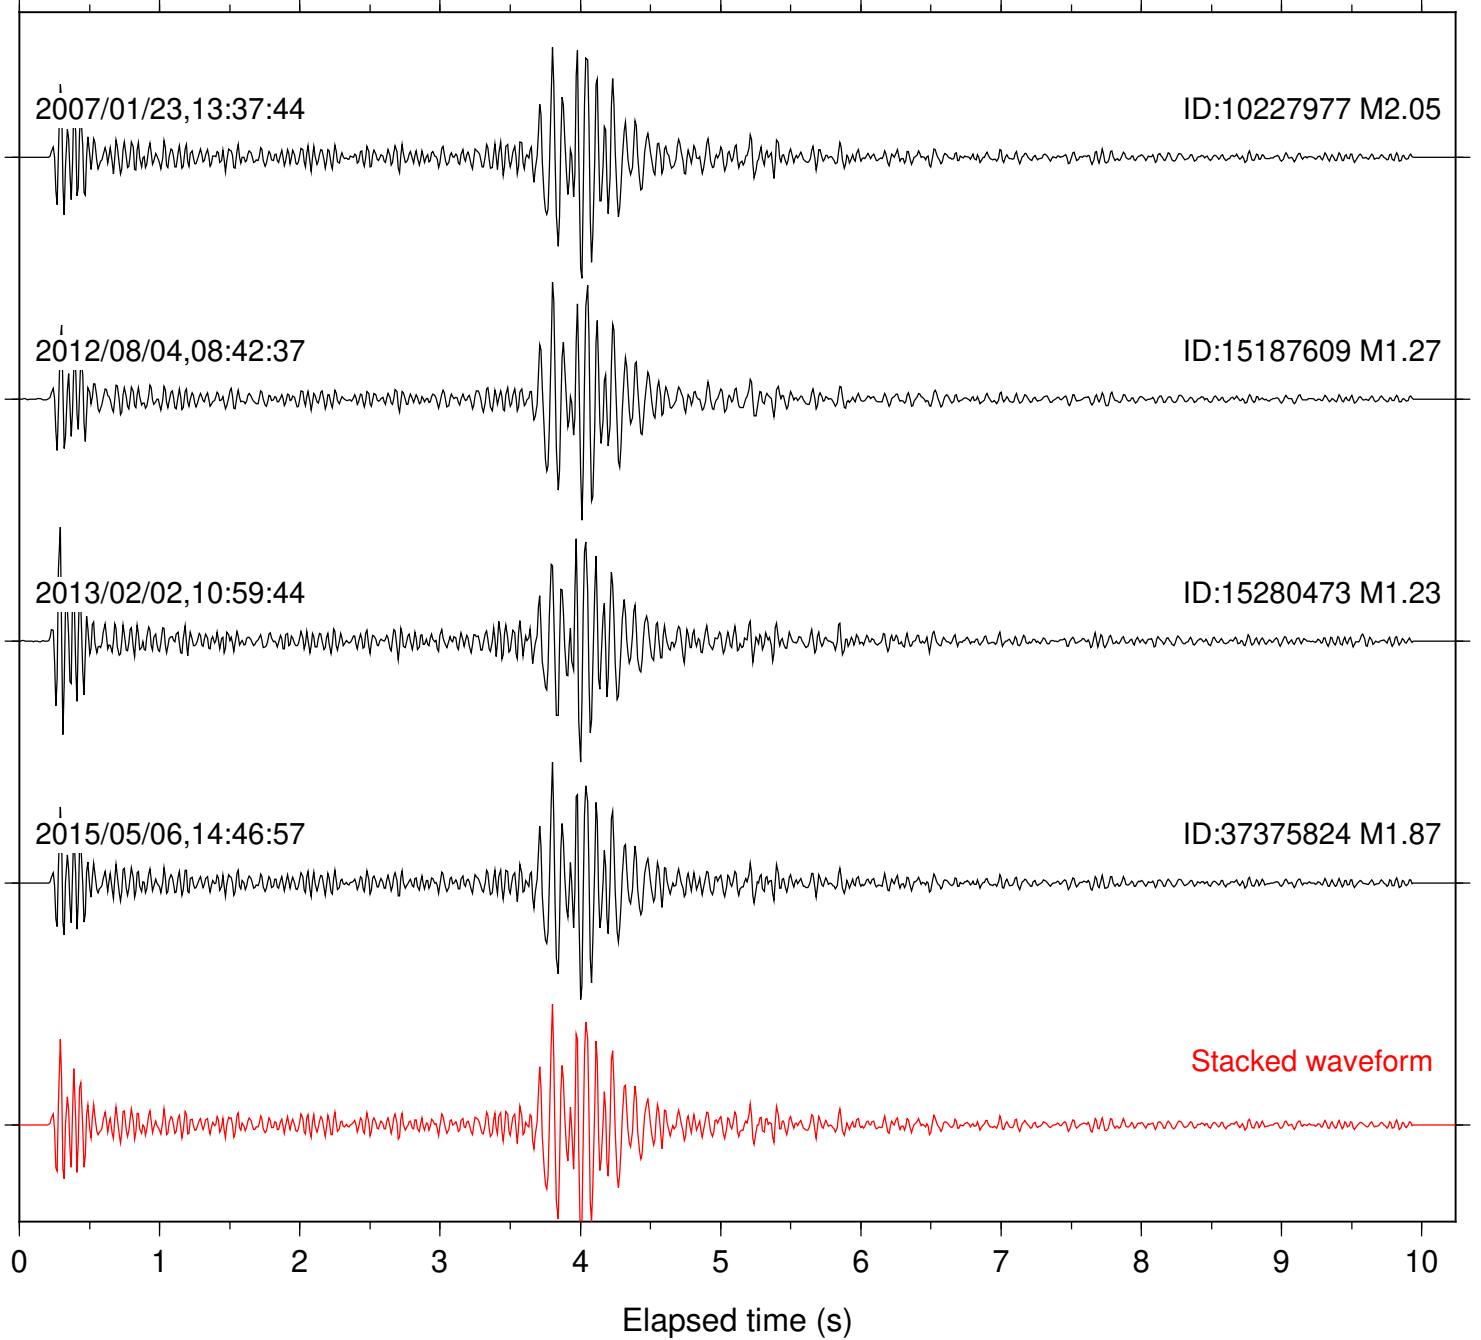

Station: AGA Com: HHZ

Focal depth: 17.51 km

Station: B081 Com: EHZ

Focal depth: 17.55 km

Station: B082 Com: EHZ

Focal depth: 17.55 km

Station: B084 Com: EHZ

Focal depth: 17.56 km

Station: B086 Com: EHZ

Focal depth: 17.55 km

Station: B087 Com: EHZ

Focal depth: 17.56 km

Station: B088 Com: EHZ

Focal depth: 17.56 km

Station: B093 Com: EHZ

Focal depth: 17.56 km

Station: DGR Com: HHZ

Focal depth: 17.56 km

Station: DNR Com: HHZ

Focal depth: 17.55 km

2012/08/04,08:42:37

ID:15187609 M1.27

2015/05/06,14:46:57

ID:37375824 M1.87

Focal depth: 17.56 km

Station: WIN Com: EHZ

Focal depth: 17.77 km