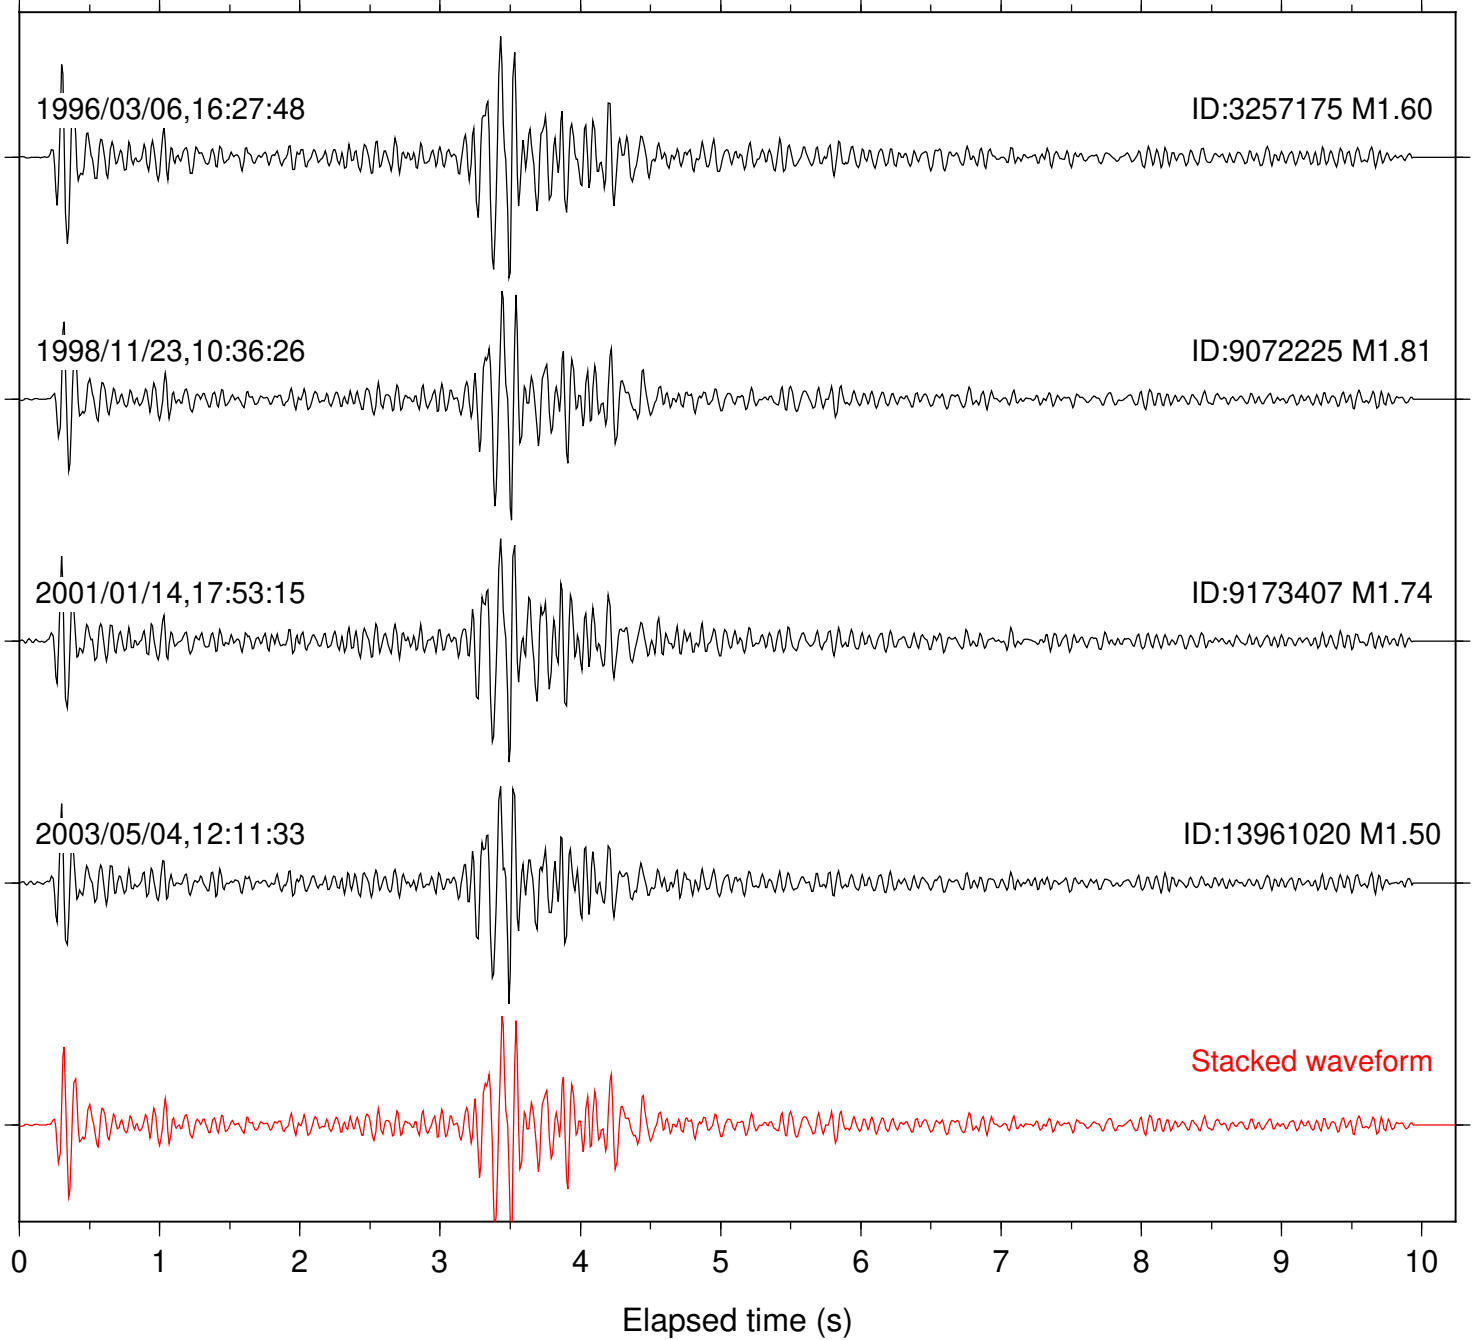

Station: B086 Com: EHZ

Focal depth: 17.55 km

Station: B087 Com: EHZ

Focal depth: 17.56 km

Station: B088 Com: EHZ

Focal depth: 17.56 km

Station: B093 Com: EHZ

Focal depth: 17.56 km

Station: DGR Com: HHZ

Focal depth: 17.56 km

Station: DNR Com: HHZ

Focal depth: 17.55 km

2012/08/04,08:42:37

ID:15187609 M1.27

2015/05/06,14:46:57

ID:37375824 M1.87

Focal depth: 17.56 km

Station: POB2 Com: HHZ

Focal depth: 17.56 km

Station: PSP Com: EHZ

Focal depth: 17.51 km

Station: RDM Com: HHZ

Focal depth: 17.51 km

Station: SND Com: HHZ

Focal depth: 17.56 km

Station: WIN Com: EHZ

Focal depth: 17.77 km