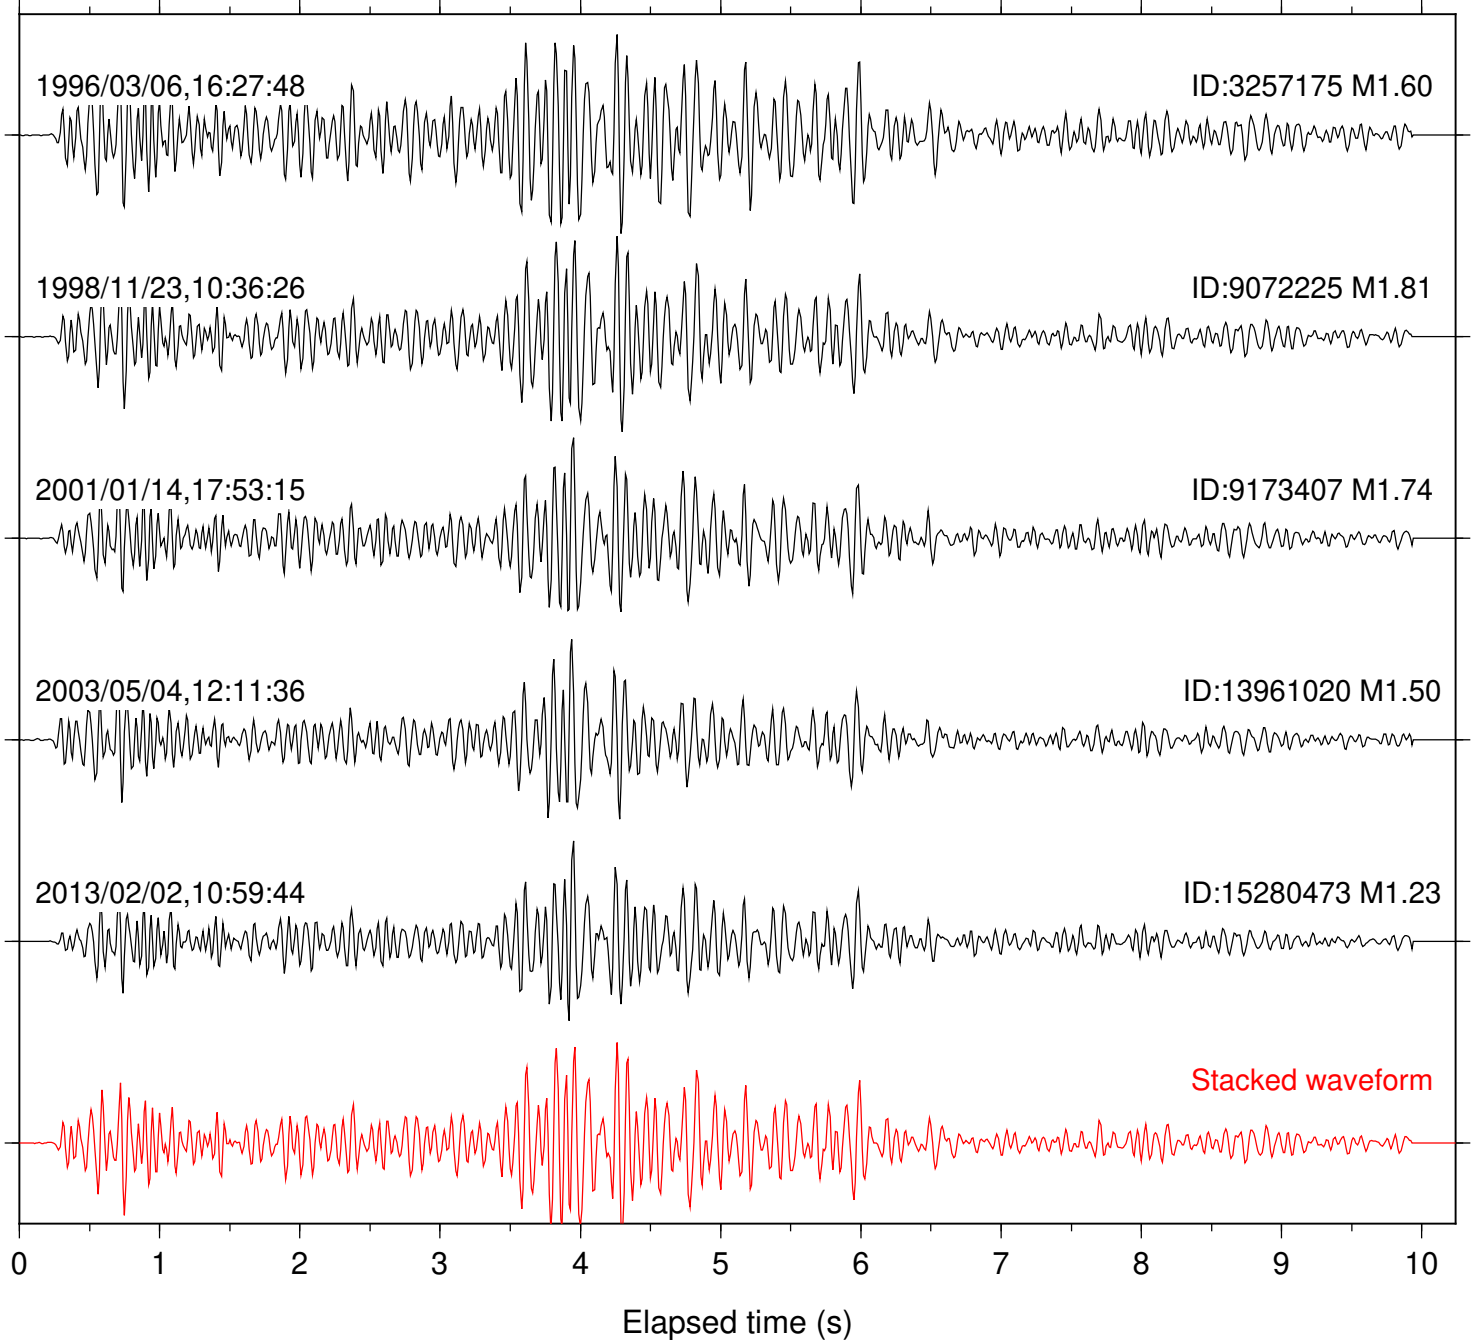

Station: DGR Com: HHZ

Focal depth: 17.56 km

Station: DNR Com: HHZ

Focal depth: 17.55 km

2012/08/04,08:42:37

ID:15187609 M1.27

2015/05/06,14:46:57

ID:37375824 M1.87

Stacked waveform

Station: FRD Com: HHZ

Focal depth: 17.56 km

Station: HMT2 Com: HHZ

Focal depth: 17.56 km

Station: KNW Com: HHZ

Focal depth: 17.56 km

Station: PFO Com: HHZ

Focal depth: 17.56 km

Station: POB2 Com: HHZ

Focal depth: 17.56 km

Station: PSP Com: EHZ

Focal depth: 17.51 km

Station: RDM Com: HHZ

Focal depth: 17.51 km

Station: SND Com: HHZ

Focal depth: 17.56 km

Station: WIN Com: EHZ

Focal depth: 17.77 km