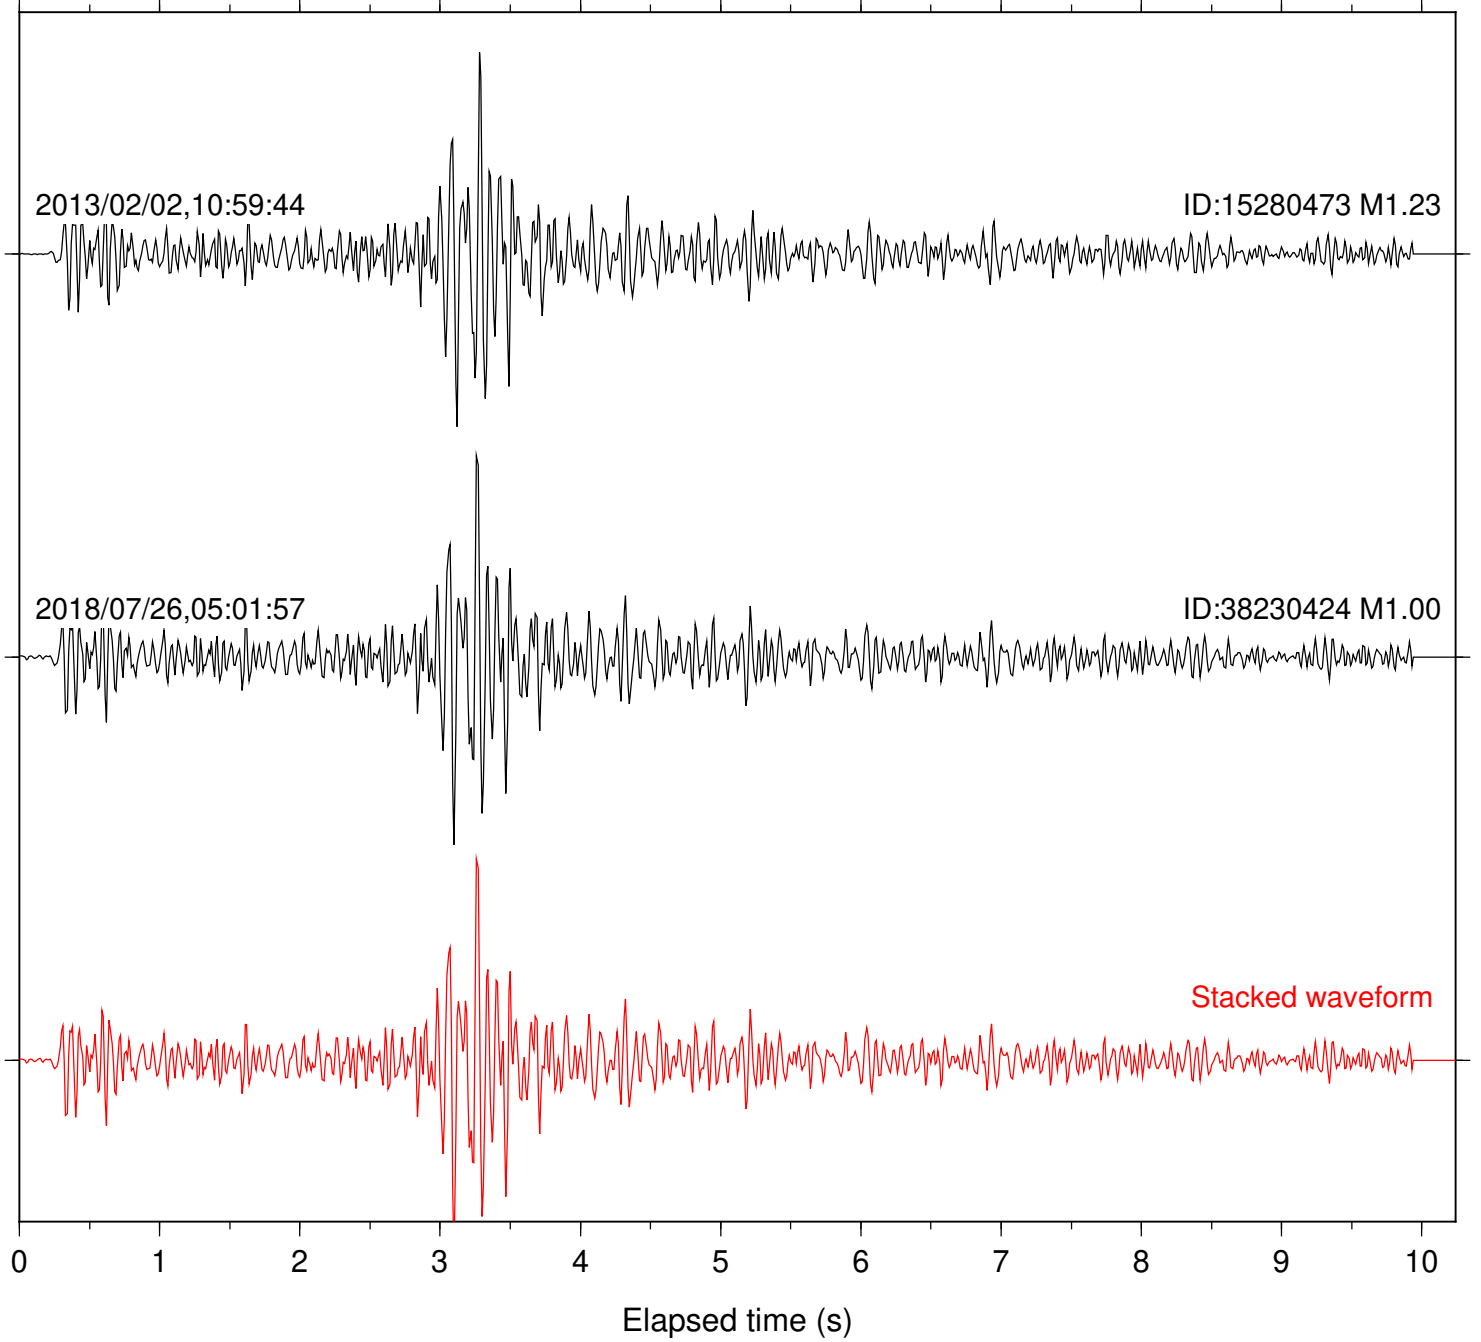

Station: B086 Com: EHZ

Focal depth: 17.55 km

Station: B087 Com: EHZ

Focal depth: 17.56 km

Station: B088 Com: EHZ

Focal depth: 17.56 km

Station: B093 Com: EHZ

Focal depth: 17.56 km

Station: B946 Com: EHZ

Focal depth: 17.56 km

Station: BAC Com: EHZ

Focal depth: 17.56 km

Station: BZN Com: HHZ

Focal depth: 17.54 km

Station: CRY Com: HHZ

Focal depth: 17.54 km

Station: DGR Com: HHZ

Focal depth: 17.56 km

Station: DNR Com: HHZ

Focal depth: 17.55 km

2012/08/04,08:42:37

ID:15187609 M1.27

2015/05/06,14:46:57

ID:37375824 M1.87

Focal depth: 17.56 km

Station: WIN Com: EHZ

Focal depth: 17.77 km