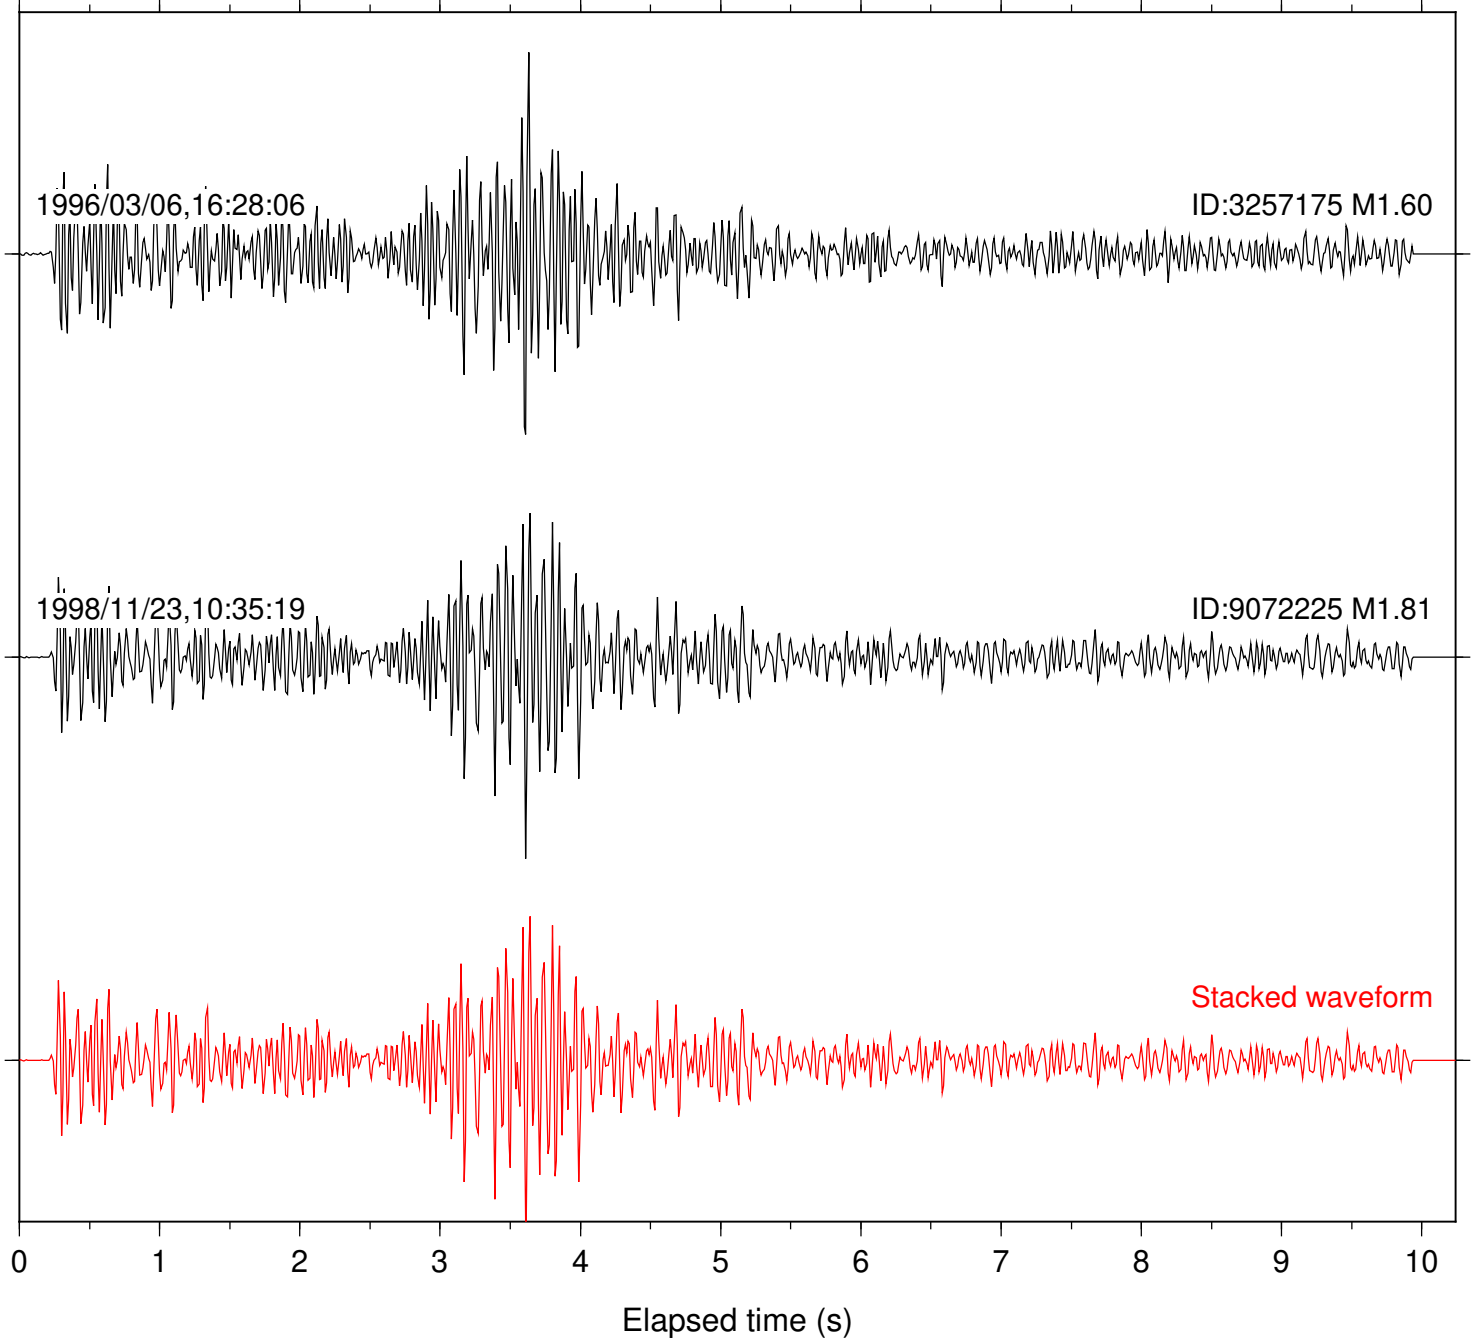

Station: B946 Com: EHZ

Focal depth: 17.56 km

Station: BAC Com: EHZ

Focal depth: 17.56 km

Station: BZN Com: HHZ

Focal depth: 17.54 km

Station: CRY Com: HHZ

Focal depth: 17.54 km

Station: DGR Com: HHZ

Focal depth: 17.56 km

Station: DNR Com: HHZ

Focal depth: 17.55 km

2012/08/04,08:42:37

ID:15187609 M1.27

2015/05/06,14:46:57

ID:37375824 M1.87

Focal depth: 17.56 km

Station: POB2 Com: HHZ

Focal depth: 17.56 km

Station: PSP Com: EHZ

Focal depth: 17.51 km

Station: RDM Com: HHZ

Focal depth: 17.51 km

Station: SND Com: HHZ

Focal depth: 17.56 km

Station: WIN Com: EHZ

Focal depth: 17.77 km