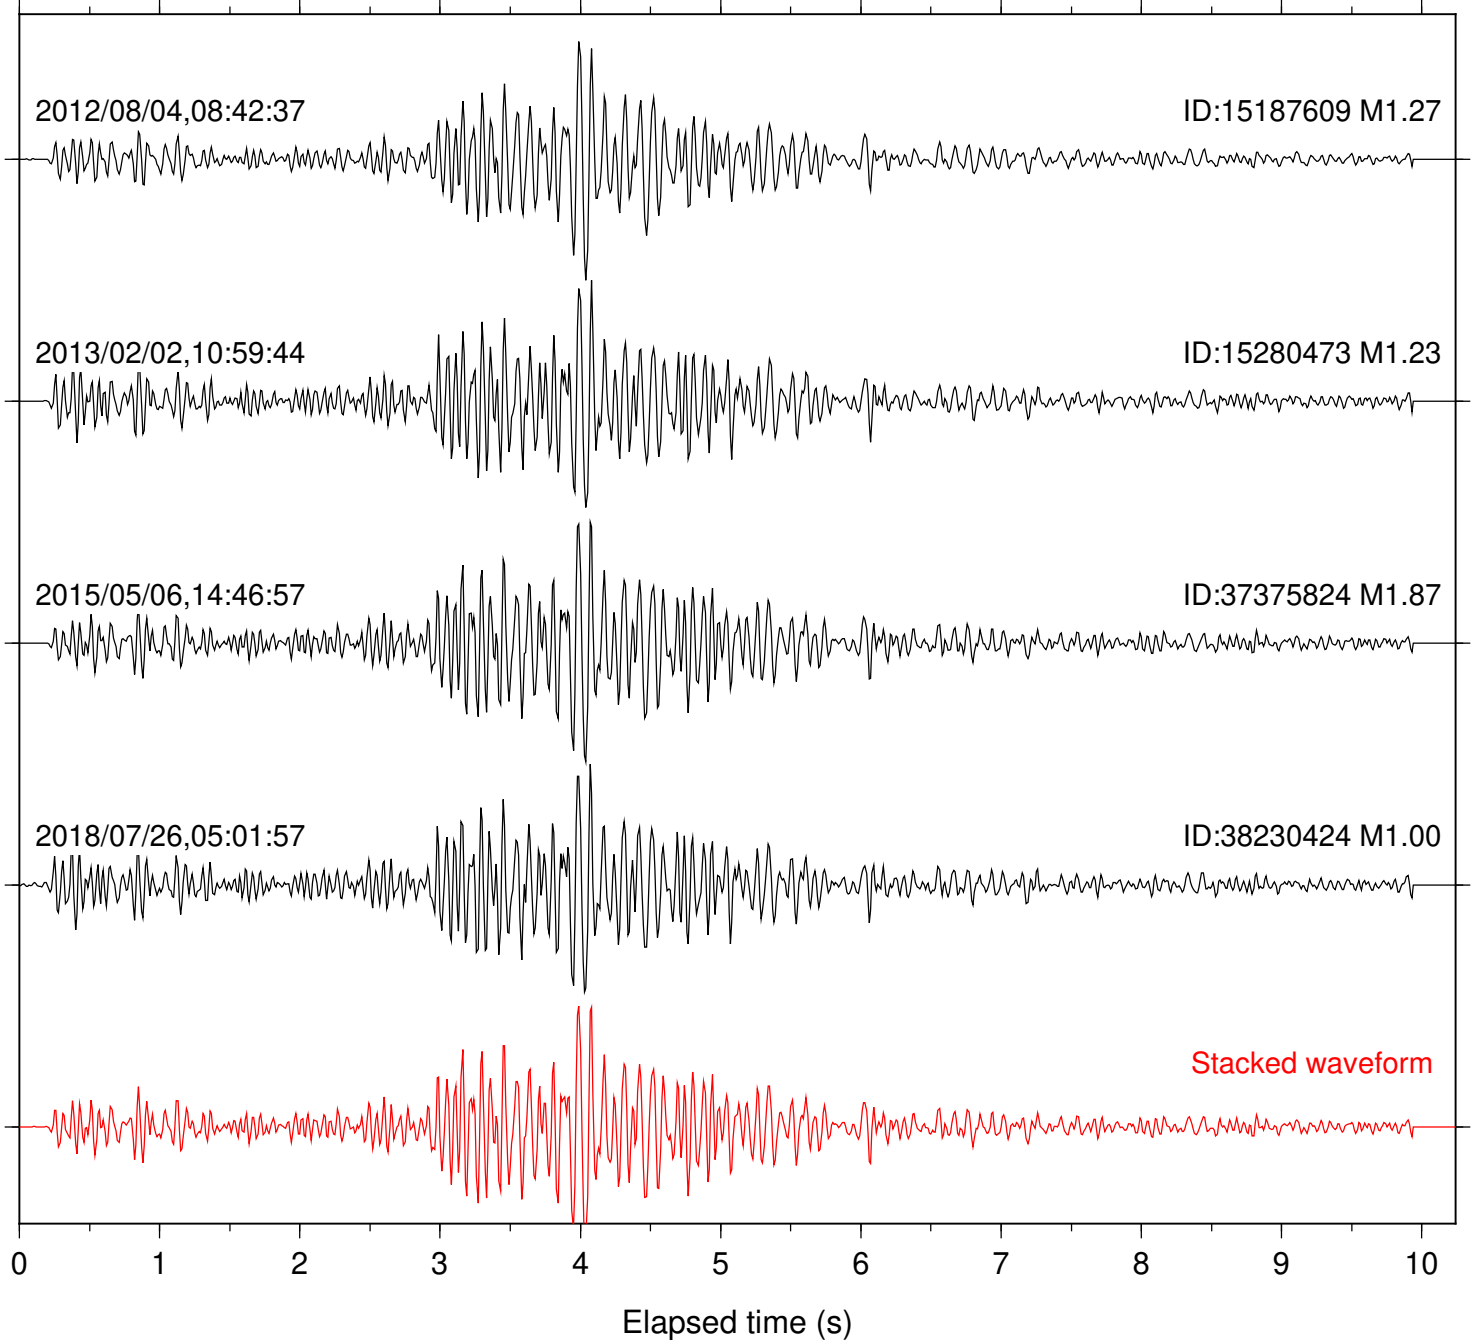

Station: B086 Com: EHZ

Focal depth: 17.55 km

Station: B087 Com: EHZ

Focal depth: 17.56 km

Station: B088 Com: EHZ

Focal depth: 17.56 km

Station: B093 Com: EHZ

Focal depth: 17.56 km

Station: B946 Com: EHZ

Focal depth: 17.56 km

Station: BAC Com: EHZ

Focal depth: 17.56 km

Station: BZN Com: HHZ

Focal depth: 17.54 km

Station: CRY Com: HHZ

Focal depth: 17.54 km

Station: DGR Com: HHZ

Focal depth: 17.56 km

Station: DNR Com: HHZ

Focal depth: 17.55 km

2012/08/04,08:42:37

ID:15187609 M1.27

2015/05/06,14:46:57

ID:37375824 M1.87

Focal depth: 17.56 km

Station: WIN Com: EHZ

Focal depth: 17.77 km