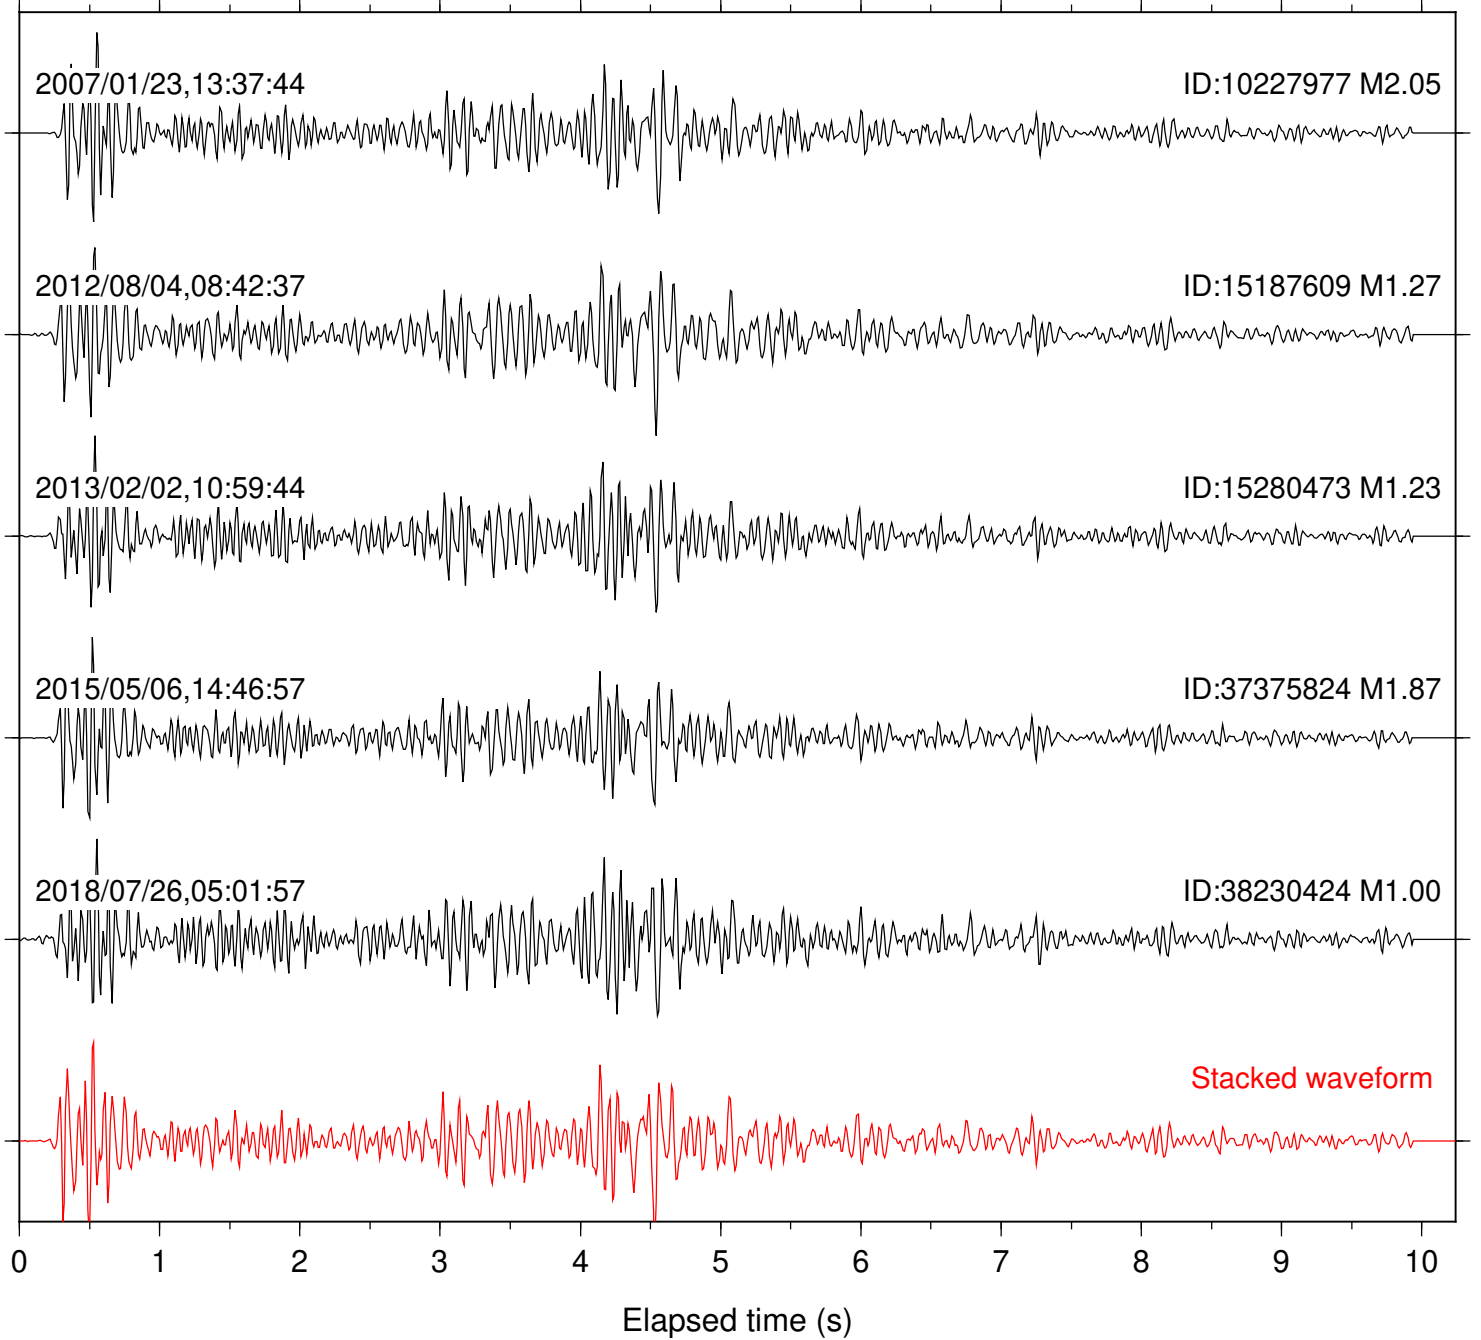

Station: AGA Com: HHZ

Focal depth: 17.51 km

Station: B081 Com: EHZ

Focal depth: 17.55 km

Station: B082 Com: EHZ

Focal depth: 17.55 km

Station: B084 Com: EHZ

Focal depth: 17.56 km

Station: B086 Com: EHZ

Focal depth: 17.55 km

Station: B087 Com: EHZ

Focal depth: 17.56 km

Station: B088 Com: EHZ

Focal depth: 17.56 km

Station: B093 Com: EHZ

Focal depth: 17.56 km

Station: DGR Com: HHZ

Focal depth: 17.56 km

Station: DNR Com: HHZ

Focal depth: 17.55 km

2012/08/04,08:42:37

ID:15187609 M1.27

2015/05/06,14:46:57

ID:37375824 M1.87

Focal depth: 17.56 km

Station: WIN Com: EHZ

Focal depth: 17.77 km