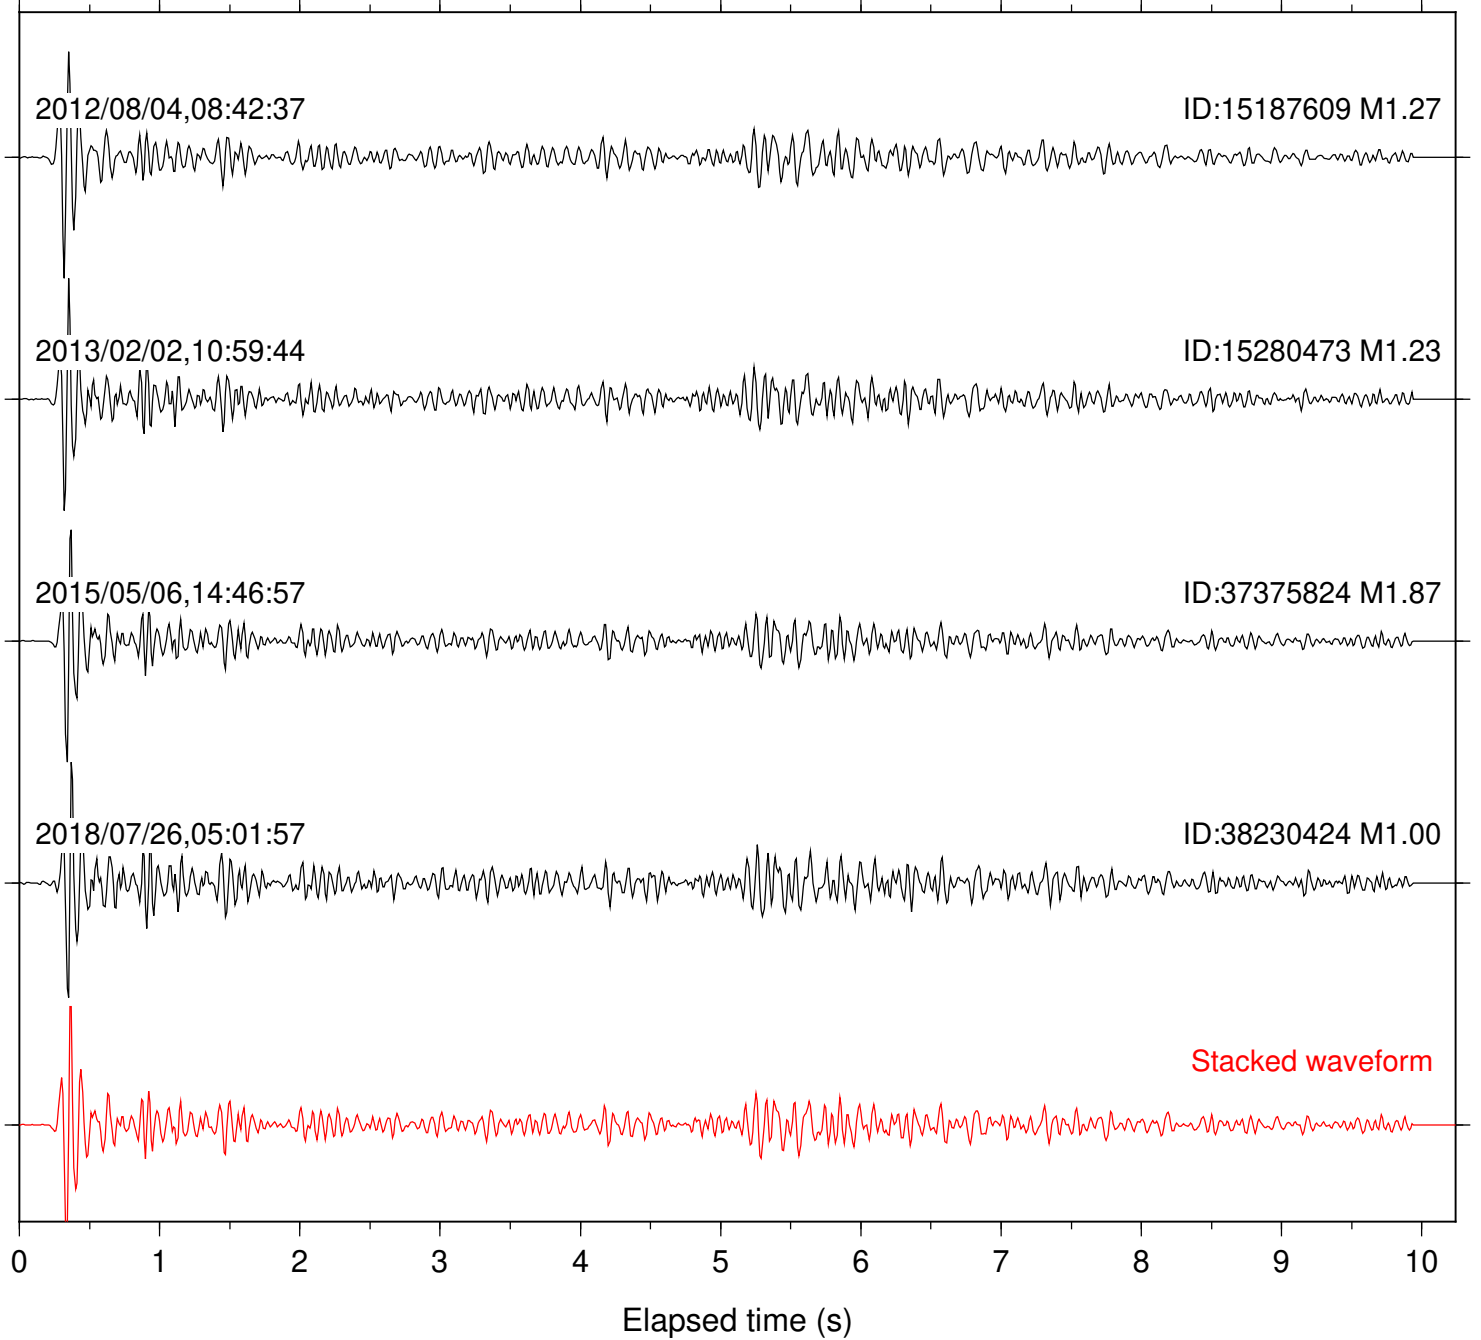

Station: B086 Com: EHZ

Focal depth: 17.55 km

Station: B087 Com: EHZ

Focal depth: 17.56 km

Station: B088 Com: EHZ

Focal depth: 17.56 km

Station: B093 Com: EHZ

Focal depth: 17.56 km

Station: DGR Com: HHZ

Focal depth: 17.56 km

Station: DNR Com: HHZ

Focal depth: 17.55 km

2012/08/04,08:42:37

ID:15187609 M1.27

2015/05/06,14:46:57

ID:37375824 M1.87

Focal depth: 17.56 km

Station: POB2 Com: HHZ

Focal depth: 17.56 km

Station: PSP Com: EHZ

Focal depth: 17.51 km

Station: RDM Com: HHZ

Focal depth: 17.51 km

Station: SND Com: HHZ

Focal depth: 17.56 km

Station: WIN Com: EHZ

Focal depth: 17.77 km