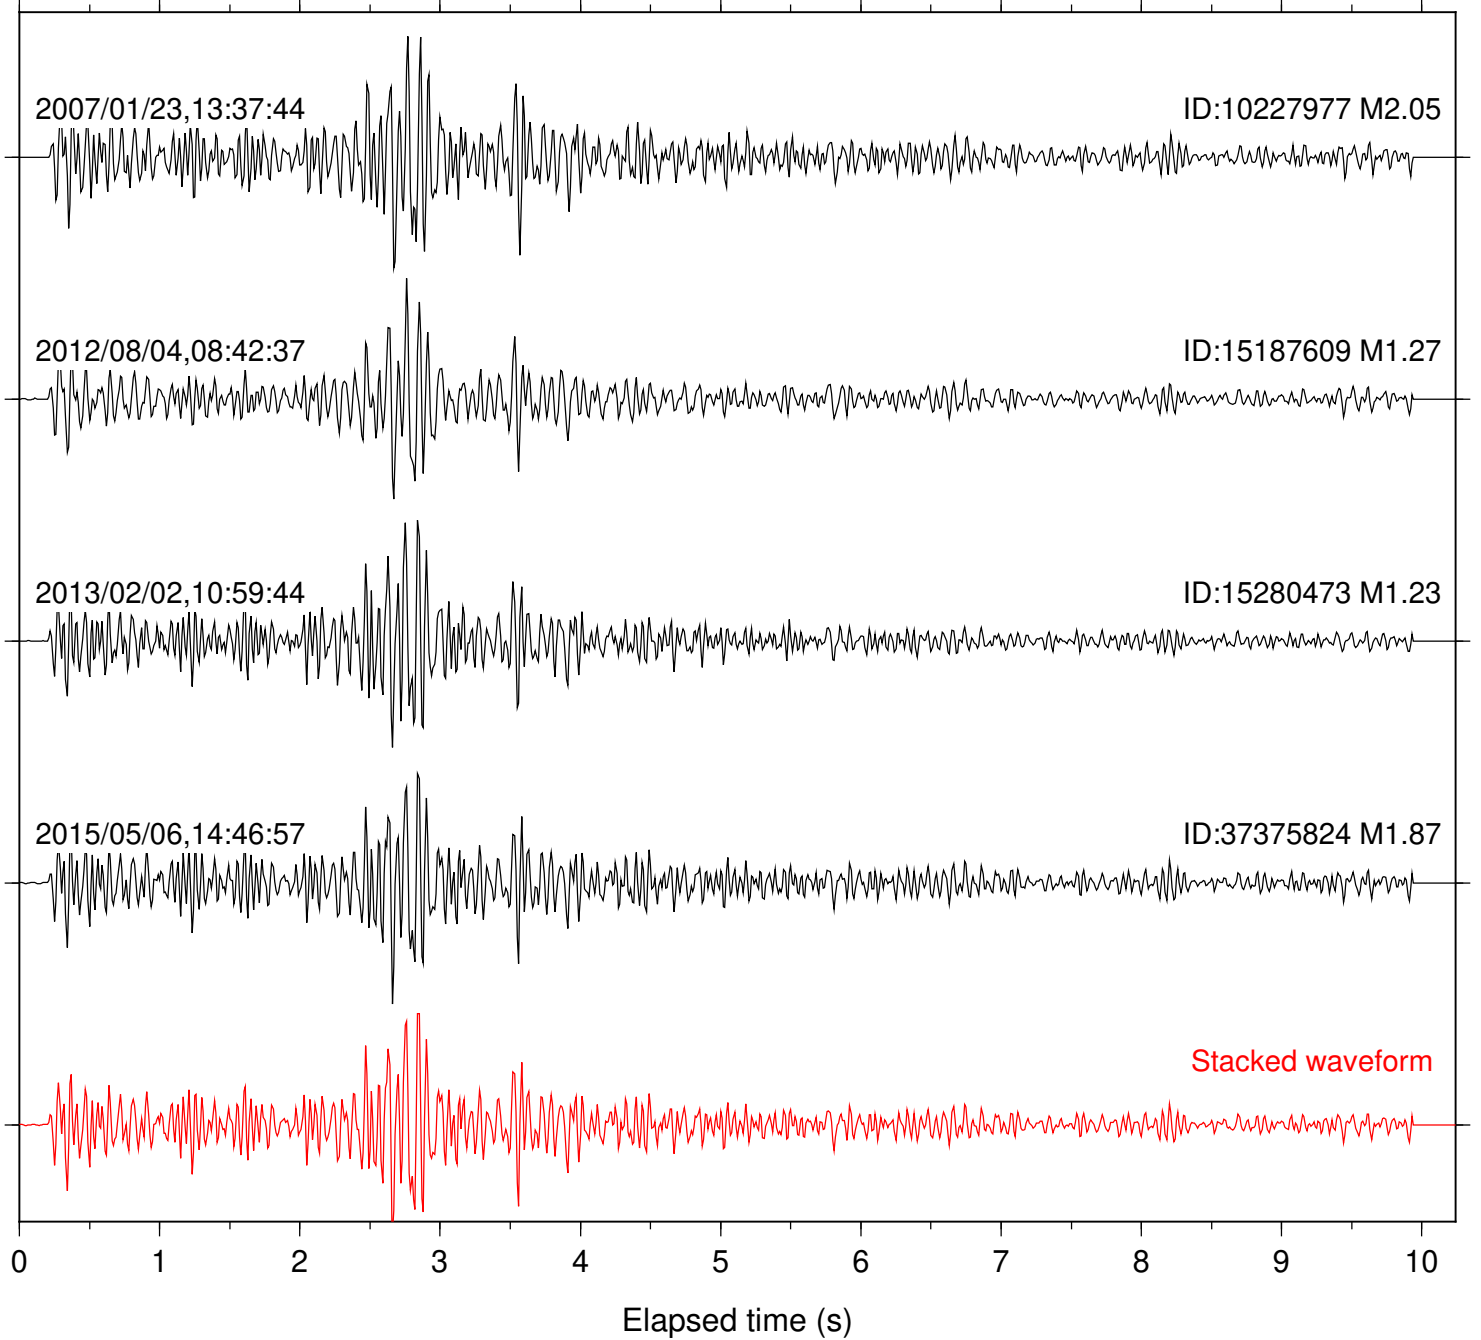

Station: AGA Com: HHZ

Focal depth: 17.51 km

Station: B081 Com: EHZ

Focal depth: 17.55 km

Station: B082 Com: EHZ

Focal depth: 17.55 km

Station: B084 Com: EHZ

Focal depth: 17.56 km

Station: B086 Com: EHZ

Focal depth: 17.55 km

Station: B087 Com: EHZ

Focal depth: 17.56 km

Station: B088 Com: EHZ

Focal depth: 17.56 km

Station: B093 Com: EHZ

Focal depth: 17.56 km

Station: DGR Com: HHZ

Focal depth: 17.56 km

Station: DNR Com: HHZ

Focal depth: 17.55 km

2012/08/04,08:42:37

ID:15187609 M1.27

2015/05/06,14:46:57

ID:37375824 M1.87

Focal depth: 17.56 km

Station: WIN Com: EHZ

Focal depth: 17.77 km