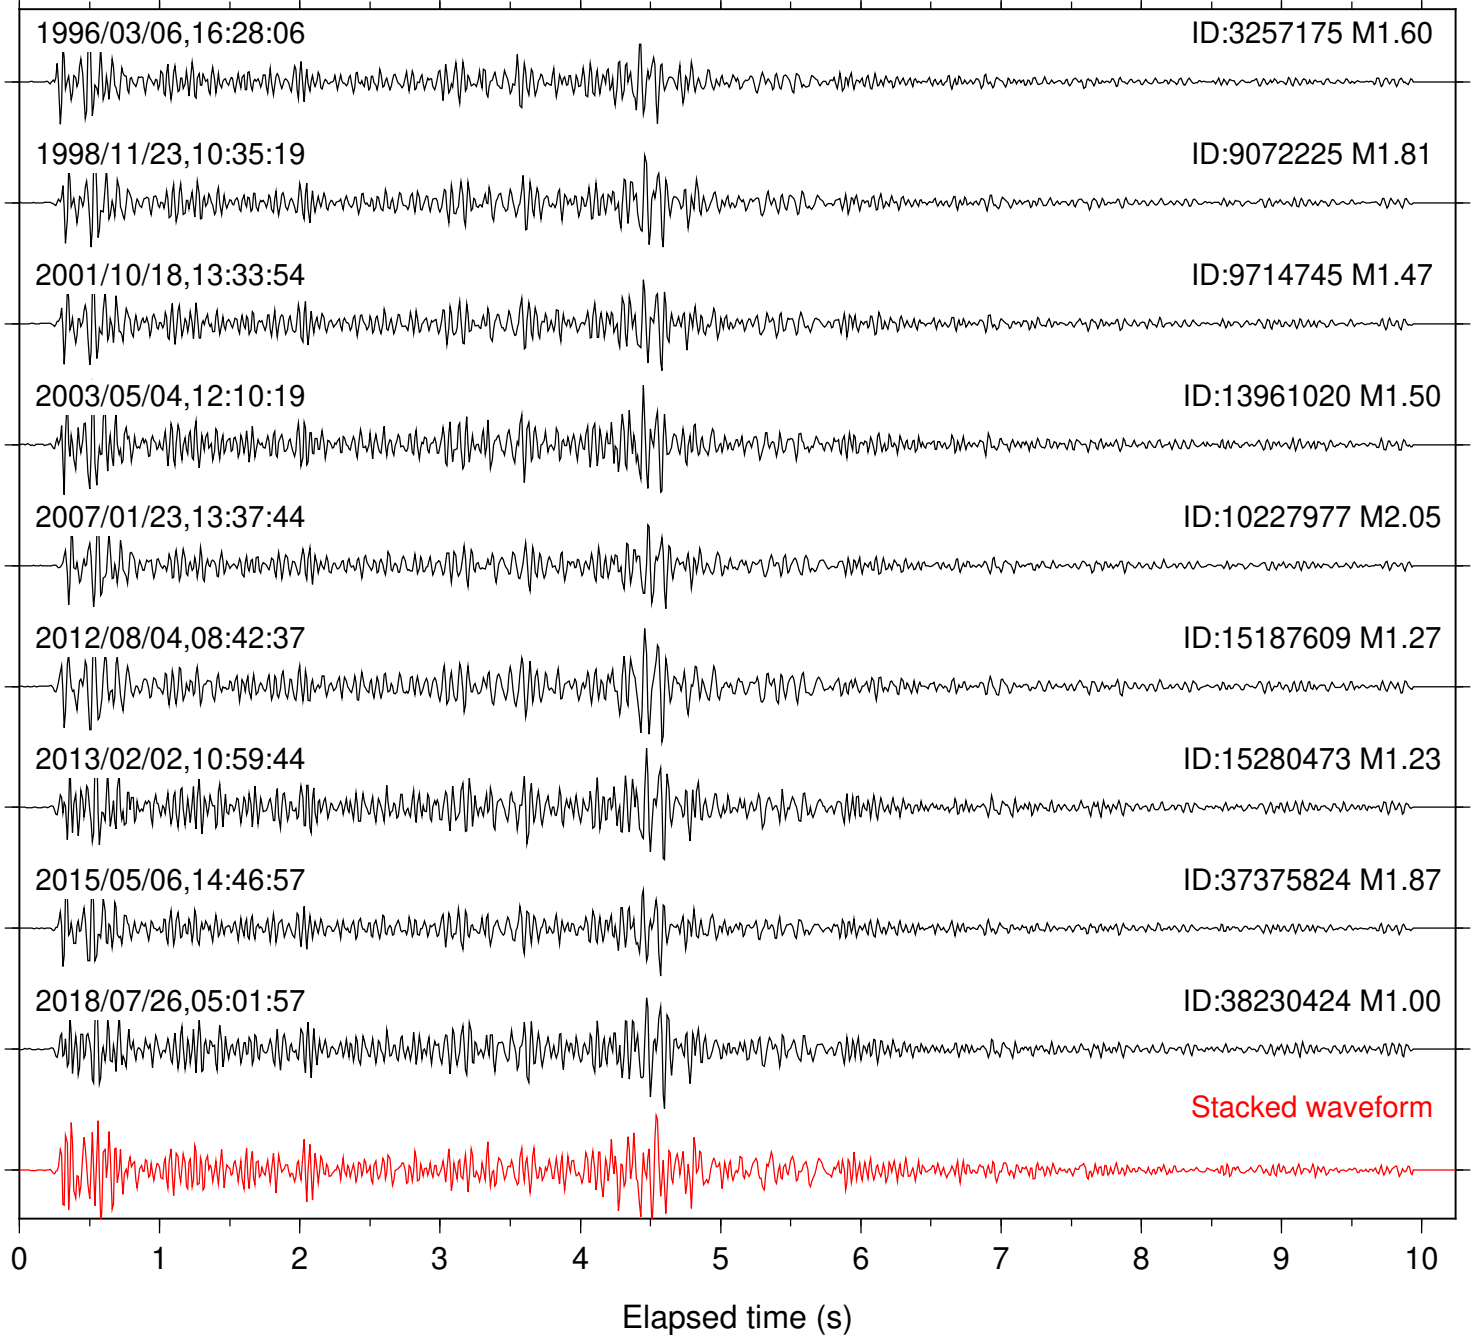

Station: FRD Com: HHZ

Focal depth: 17.56 km