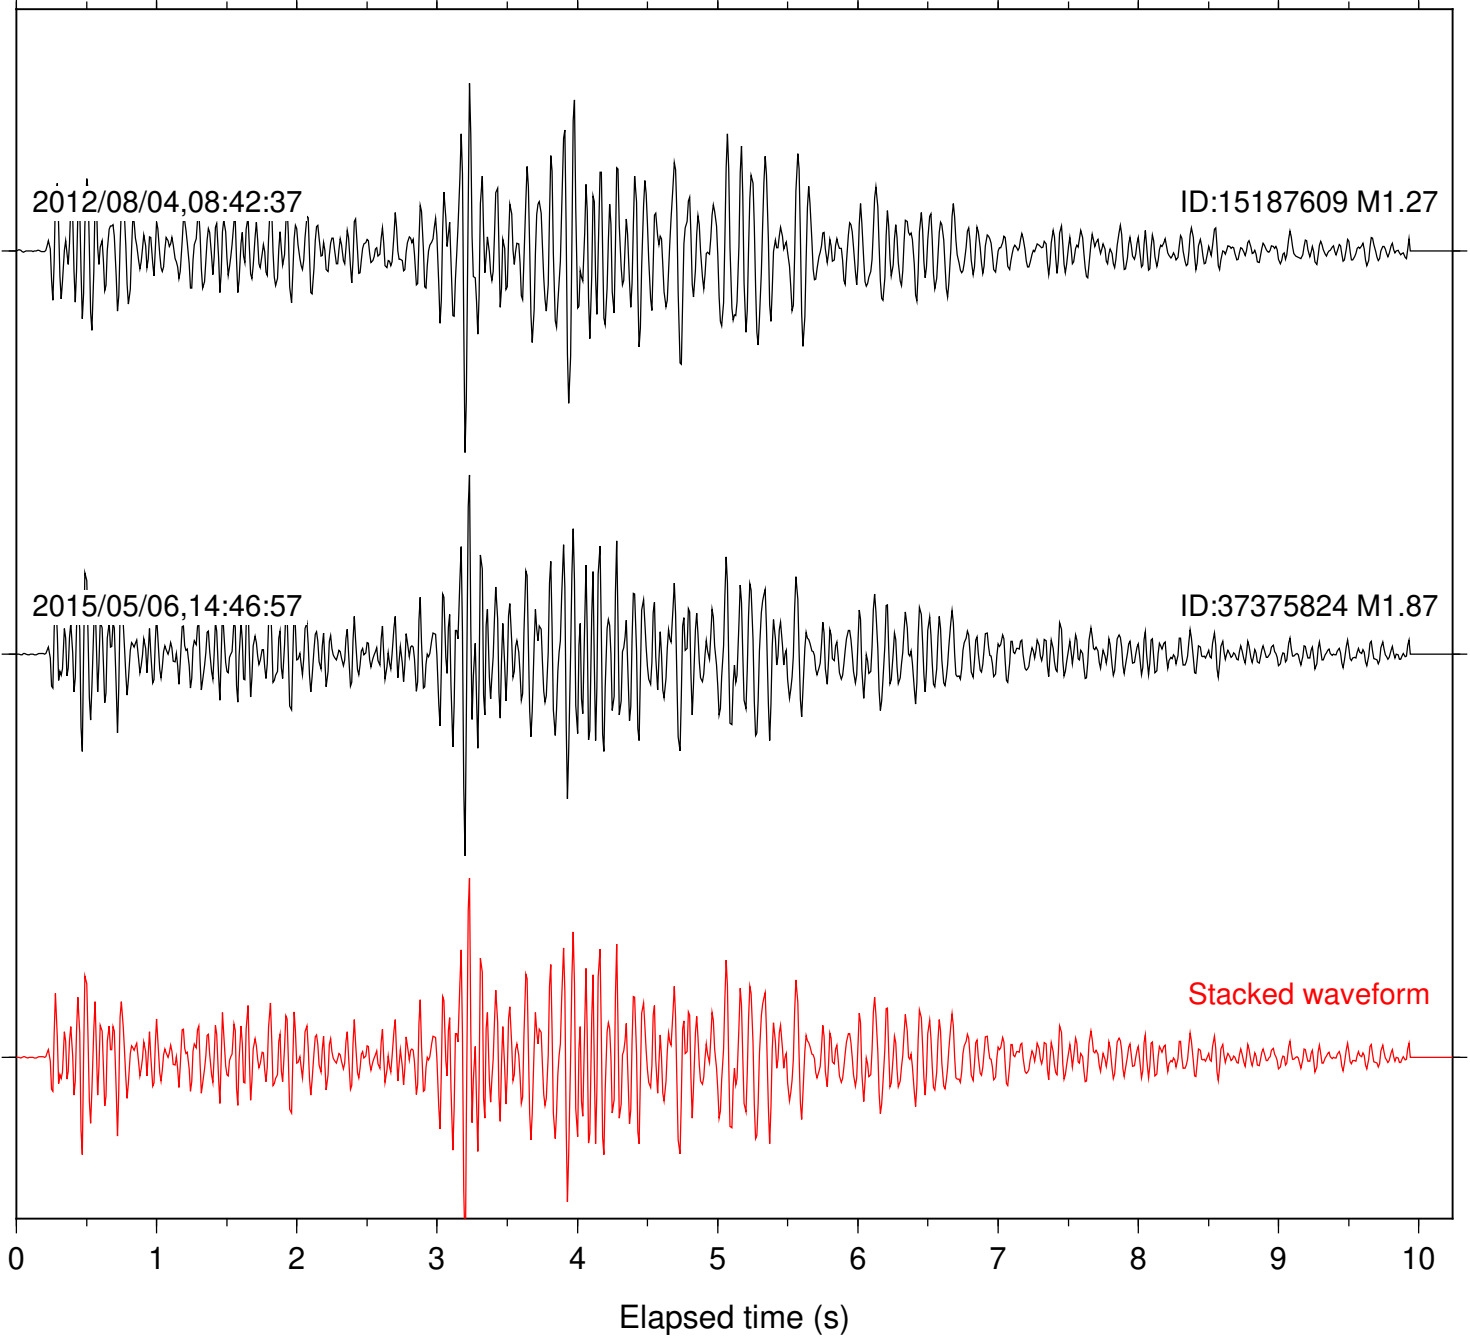

Station: DNR Com: HHZ

Focal depth: 17.55 km

2012/08/04,08:42:37

ID:15187609 M1.27

2015/05/06,14:46:57

ID:37375824 M1.87

Stacked waveform