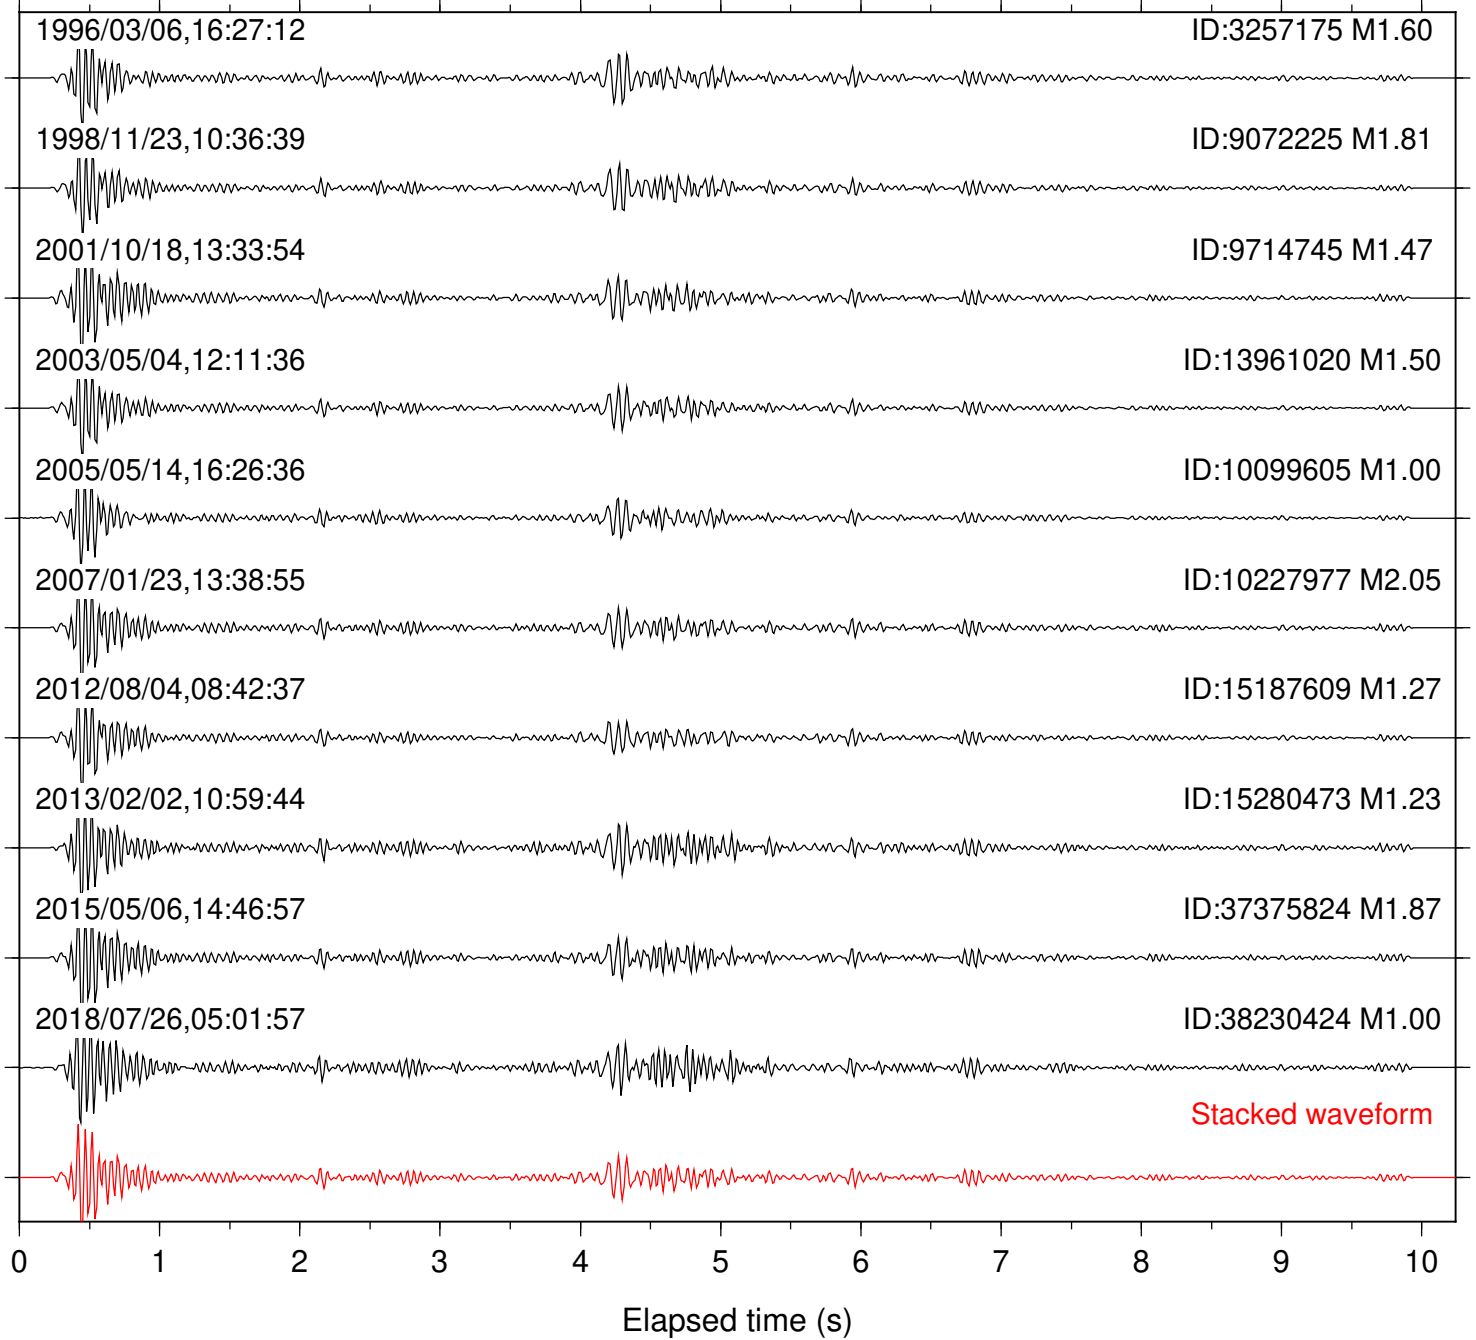

Station: B946 Com: EHZ

Focal depth: 17.56 km

Station: BAC Com: EHZ

Focal depth: 17.56 km

Station: BZN Com: HHZ

Focal depth: 17.54 km

Station: CRY Com: HHZ

Focal depth: 17.54 km

Station: DGR Com: HHZ

Focal depth: 17.56 km

Station: DNR Com: HHZ

Focal depth: 17.55 km

2012/08/04,08:42:37

ID:15187609 M1.27

2015/05/06,14:46:57

ID:37375824 M1.87

Focal depth: 17.56 km

Station: POB2 Com: HHZ

Focal depth: 17.56 km

Station: PSP Com: EHZ

Focal depth: 17.51 km

Station: RDM Com: HHZ

Focal depth: 17.51 km

Station: SND Com: HHZ

Focal depth: 17.56 km

Station: WIN Com: EHZ

Focal depth: 17.77 km