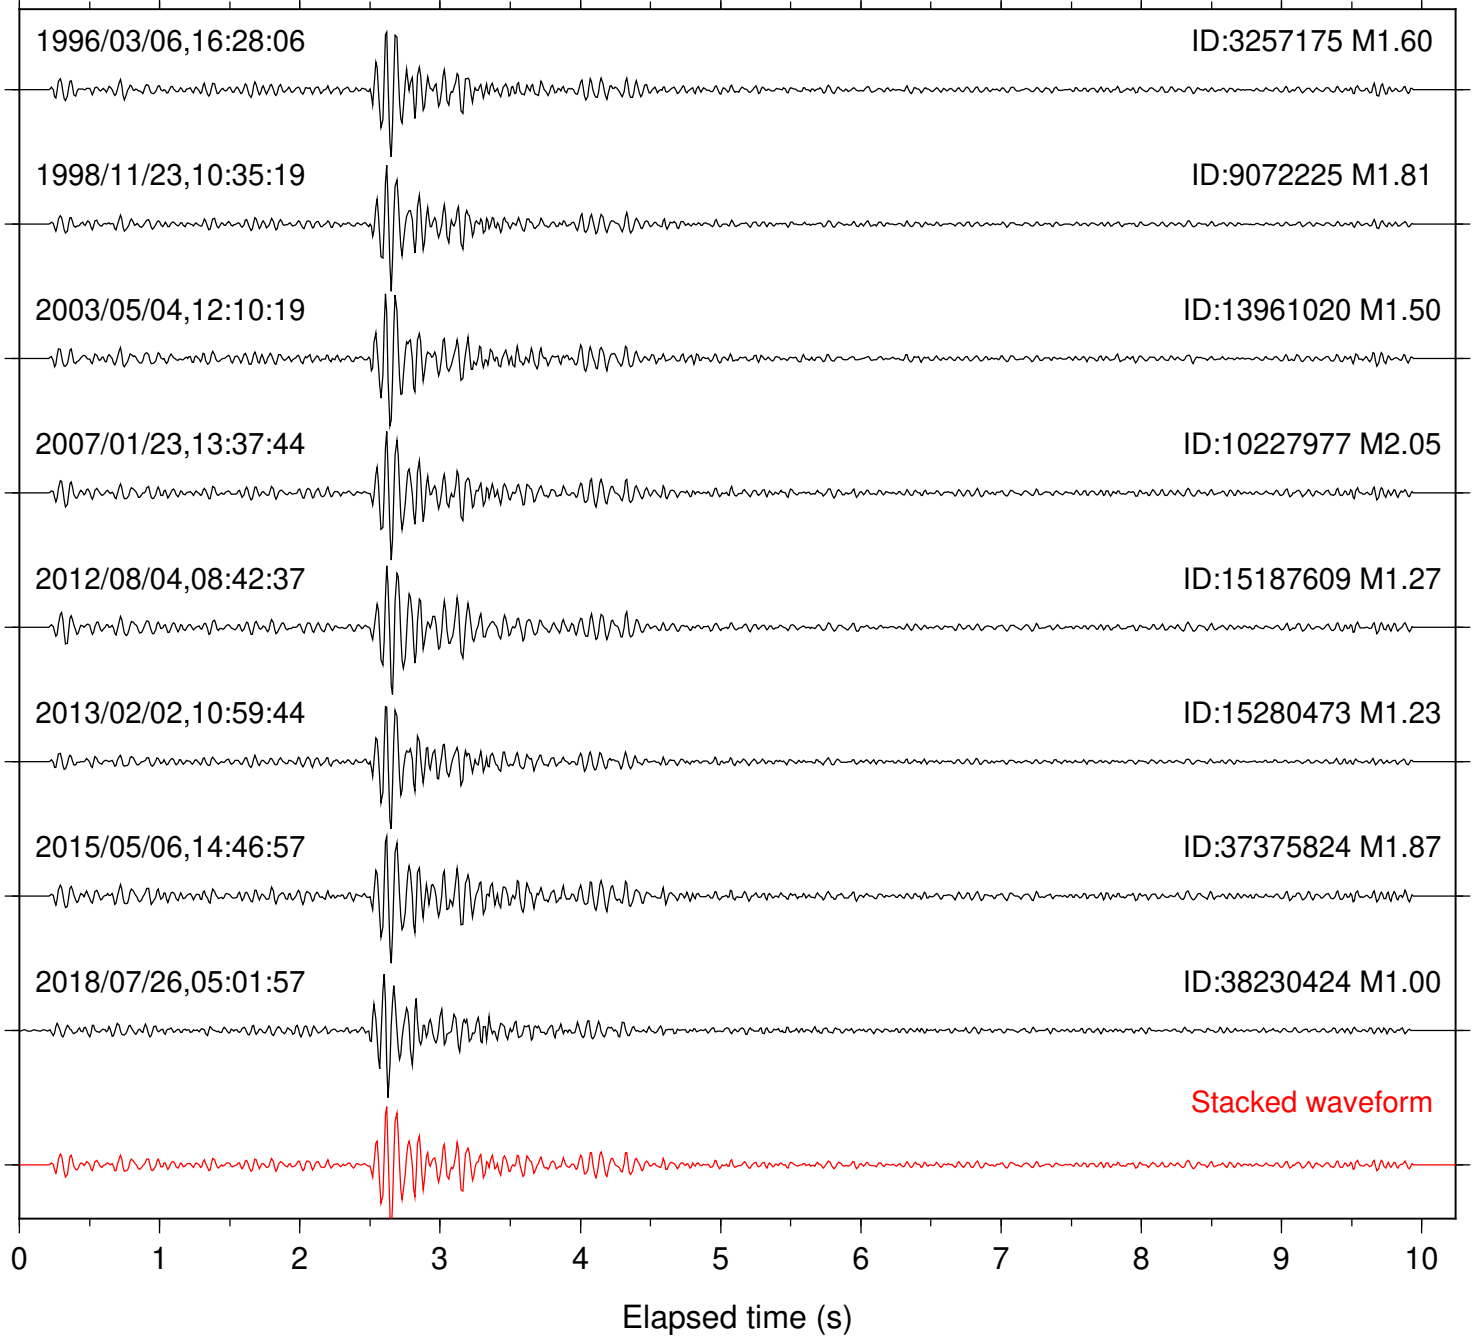

Station: DGR Com: HHZ

Focal depth: 17.56 km

Station: DNR Com: HHZ

Focal depth: 17.55 km

2012/08/04,08:42:37

ID:15187609 M1.27

2015/05/06,14:46:57

ID:37375824 M1.87

Stacked waveform

Station: FRD Com: HHZ

Focal depth: 17.56 km

Station: HMT2 Com: HHZ

Focal depth: 17.56 km

Station: KNW Com: HHZ

Focal depth: 17.56 km

Station: PFO Com: HHZ

Focal depth: 17.56 km

Station: POB2 Com: HHZ

Focal depth: 17.56 km

Station: PSP Com: EHZ

Focal depth: 17.51 km

Station: RDM Com: HHZ

Focal depth: 17.51 km

Station: SND Com: HHZ

Focal depth: 17.56 km

Station: WIN Com: EHZ

Focal depth: 17.77 km