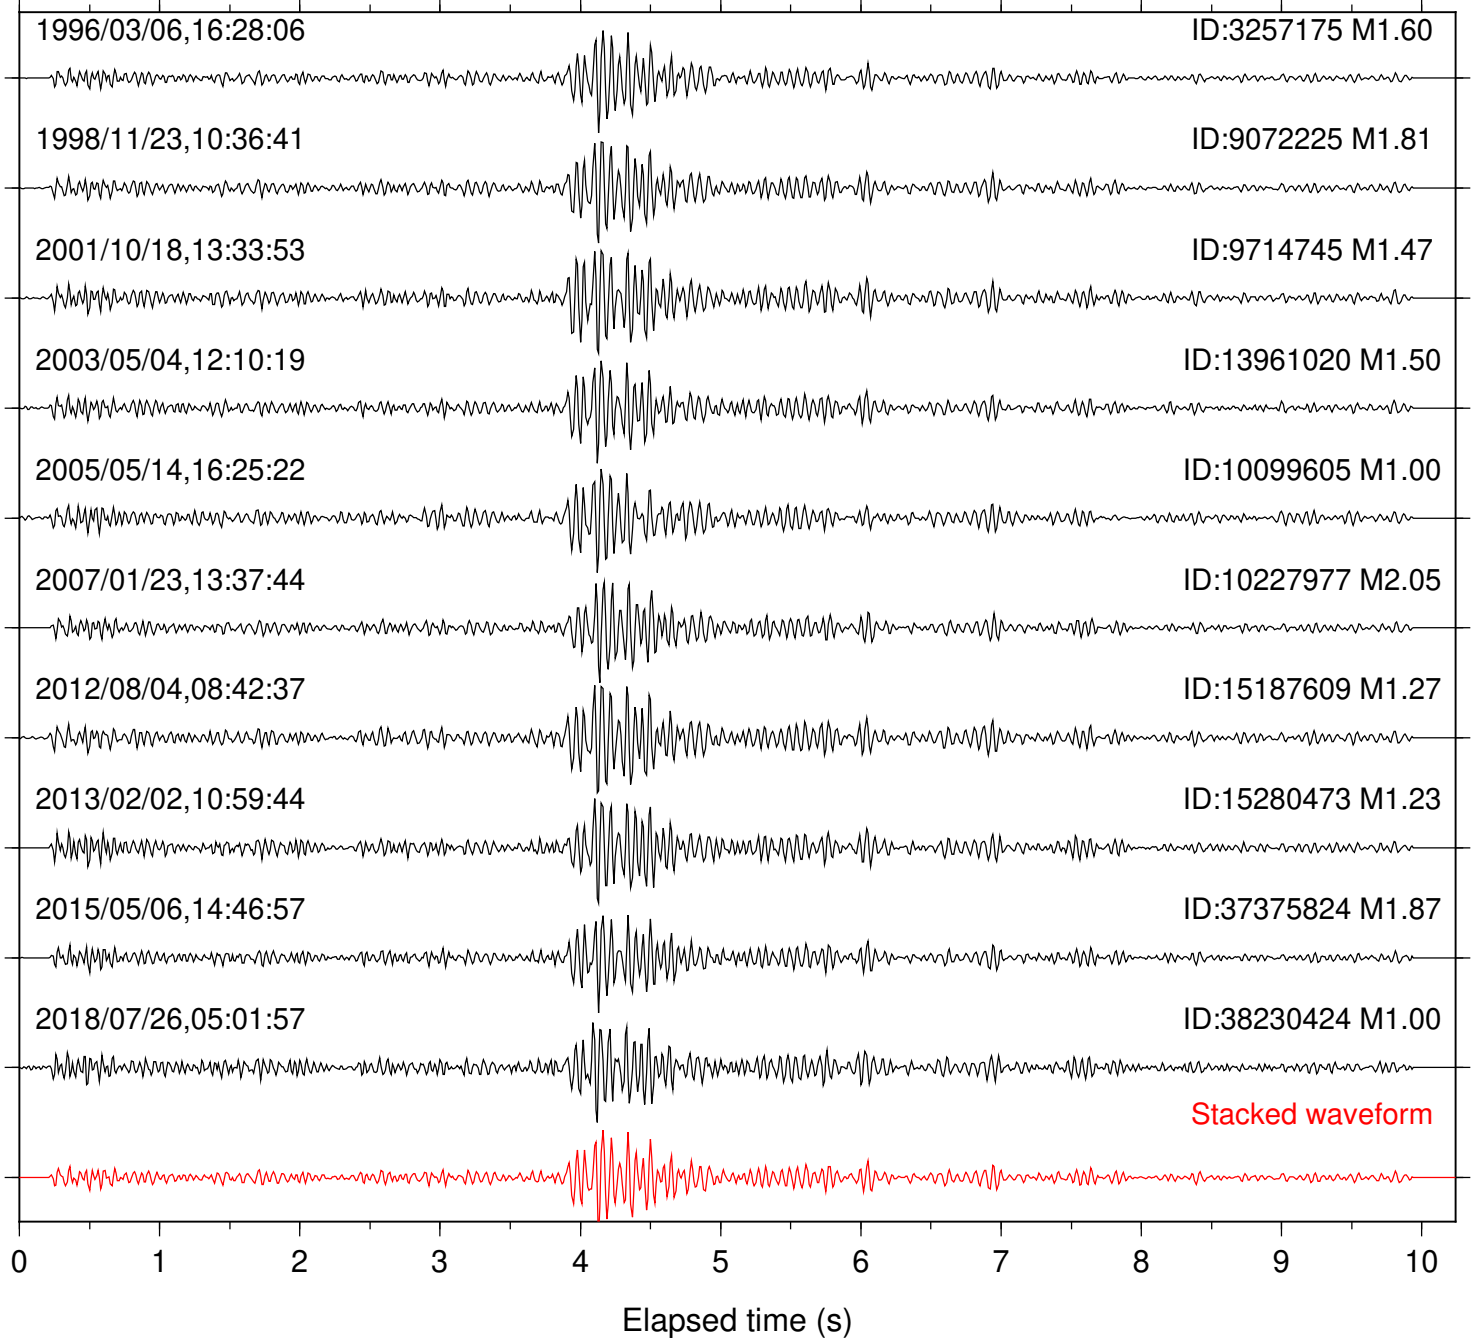

Station: DGR Com: HHZ

Focal depth: 17.56 km

Station: DNR Com: HHZ

Focal depth: 17.55 km

2012/08/04,08:42:37

ID:15187609 M1.27

2015/05/06,14:46:57

ID:37375824 M1.87

Stacked waveform

Station: FRD Com: HHZ

Focal depth: 17.56 km

Station: HMT2 Com: HHZ

Focal depth: 17.56 km

Station: KNW Com: HHZ

Focal depth: 17.56 km

Station: PFO Com: HHZ

Focal depth: 17.56 km

Station: POB2 Com: HHZ

Focal depth: 17.56 km

Station: PSP Com: EHZ

Focal depth: 17.51 km

Station: RDM Com: HHZ

Focal depth: 17.51 km

Station: SND Com: HHZ

Focal depth: 17.56 km

Station: WIN Com: EHZ

Focal depth: 17.77 km