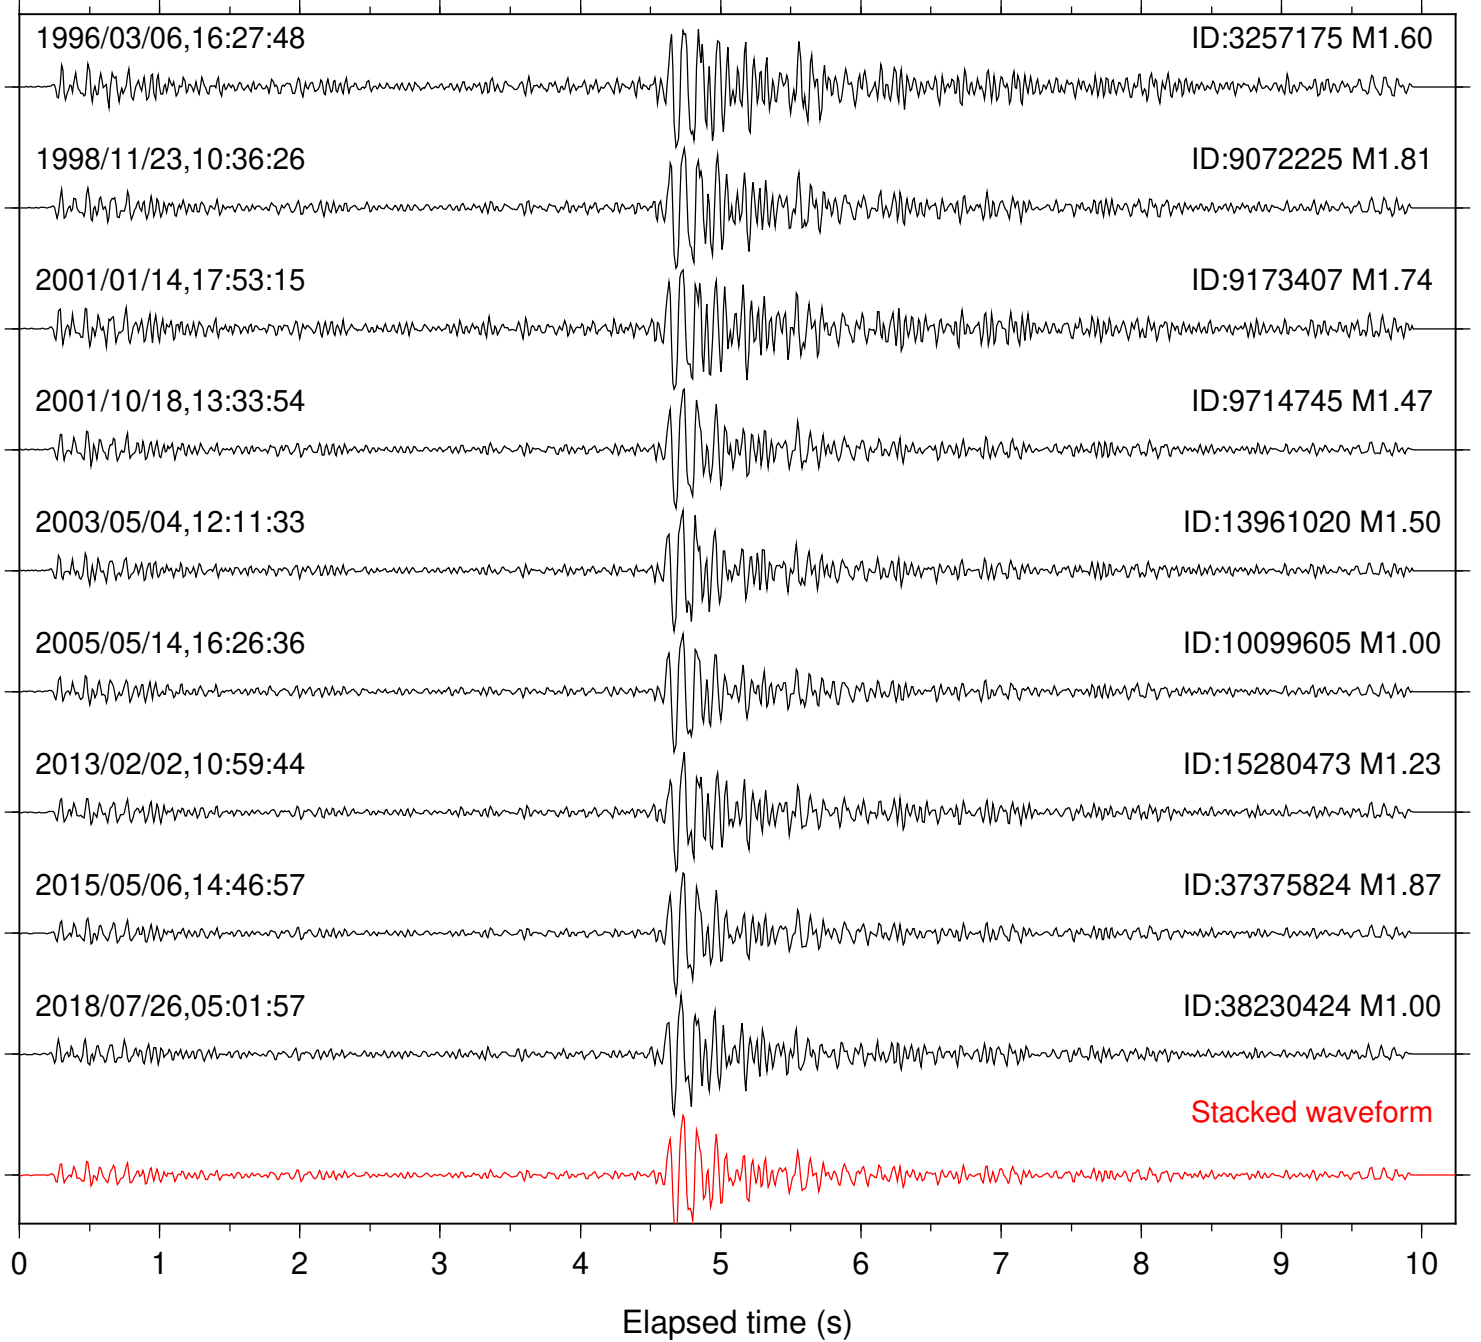

Station: BAC Com: EHZ

Focal depth: 17.56 km