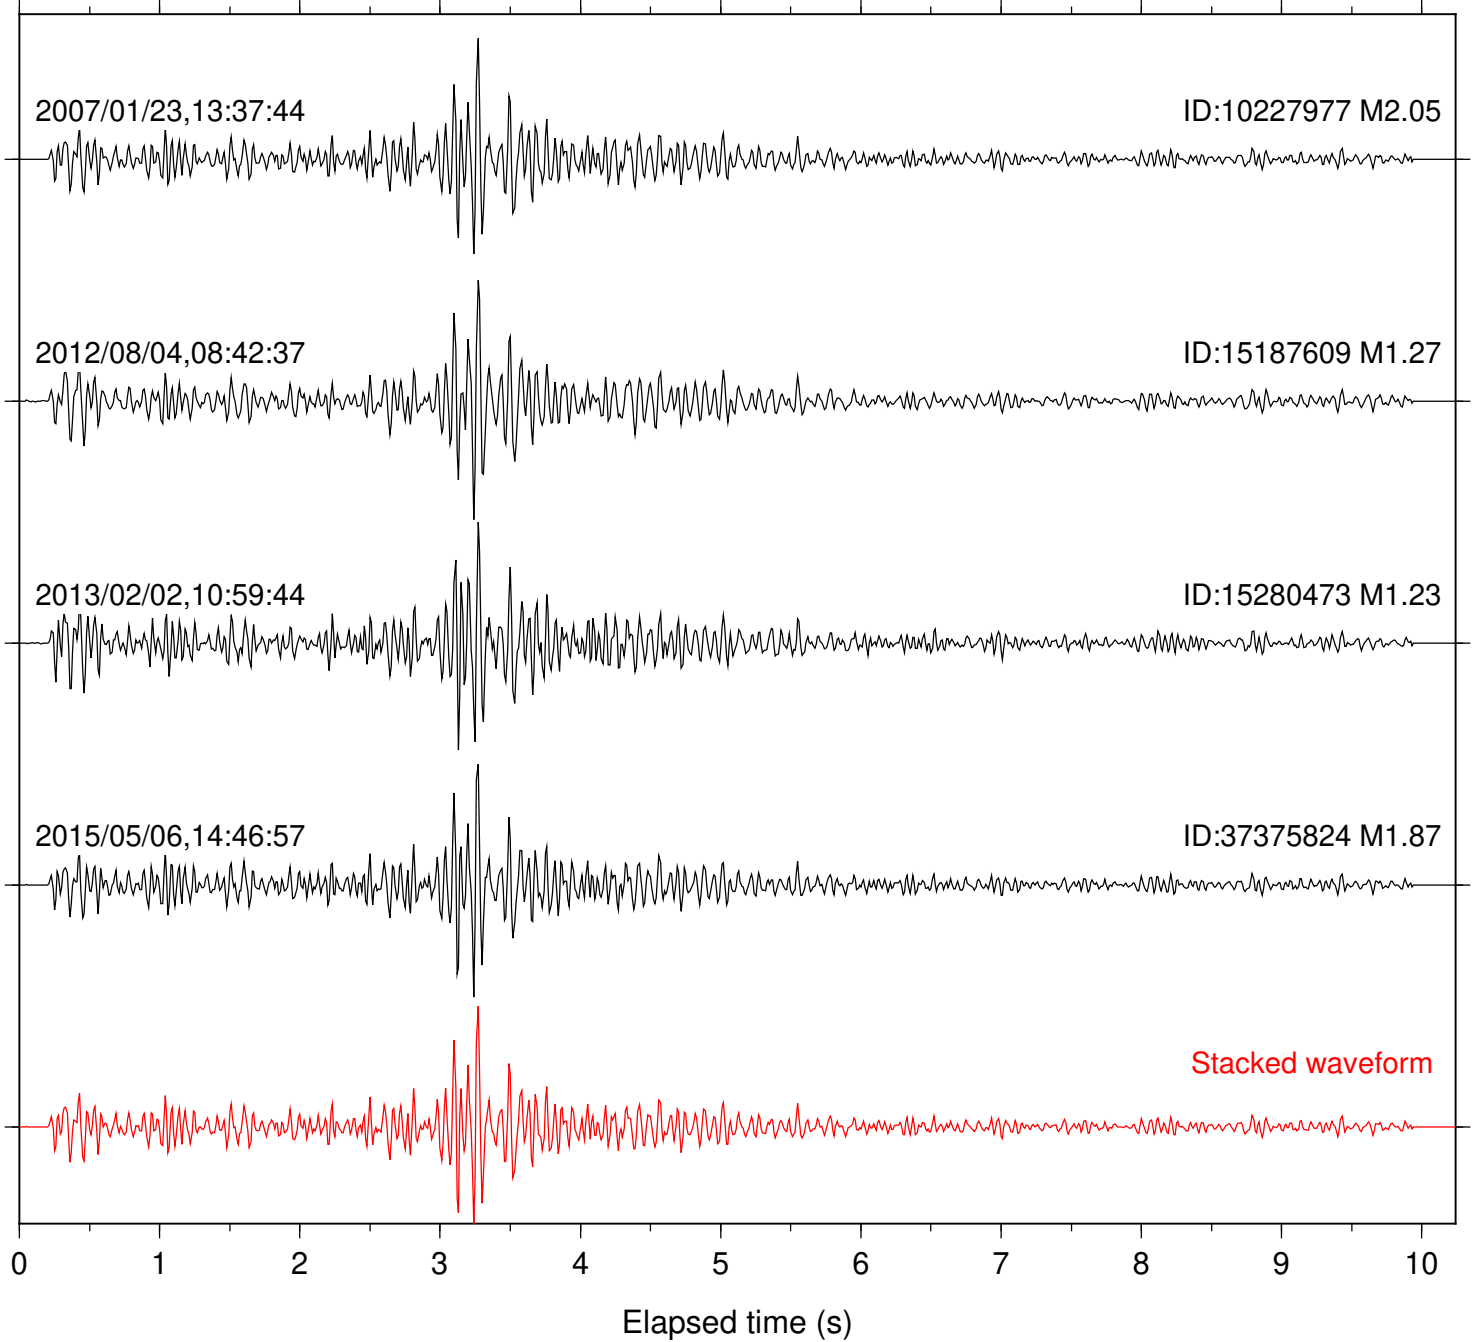

Station: AGA Com: HHZ

Focal depth: 17.51 km

Station: B081 Com: EHZ

Focal depth: 17.55 km

Station: B082 Com: EHZ

Focal depth: 17.55 km

Station: B084 Com: EHZ

Focal depth: 17.56 km

Station: B086 Com: EHZ

Focal depth: 17.55 km

Station: B087 Com: EHZ

Focal depth: 17.56 km

Station: B088 Com: EHZ

Focal depth: 17.56 km

Station: B093 Com: EHZ

Focal depth: 17.56 km

Station: DGR Com: HHZ

Focal depth: 17.56 km

Station: DNR Com: HHZ

Focal depth: 17.55 km

2012/08/04,08:42:37

ID:15187609 M1.27

2015/05/06,14:46:57

ID:37375824 M1.87

Focal depth: 17.56 km

Station: WIN Com: EHZ

Focal depth: 17.77 km