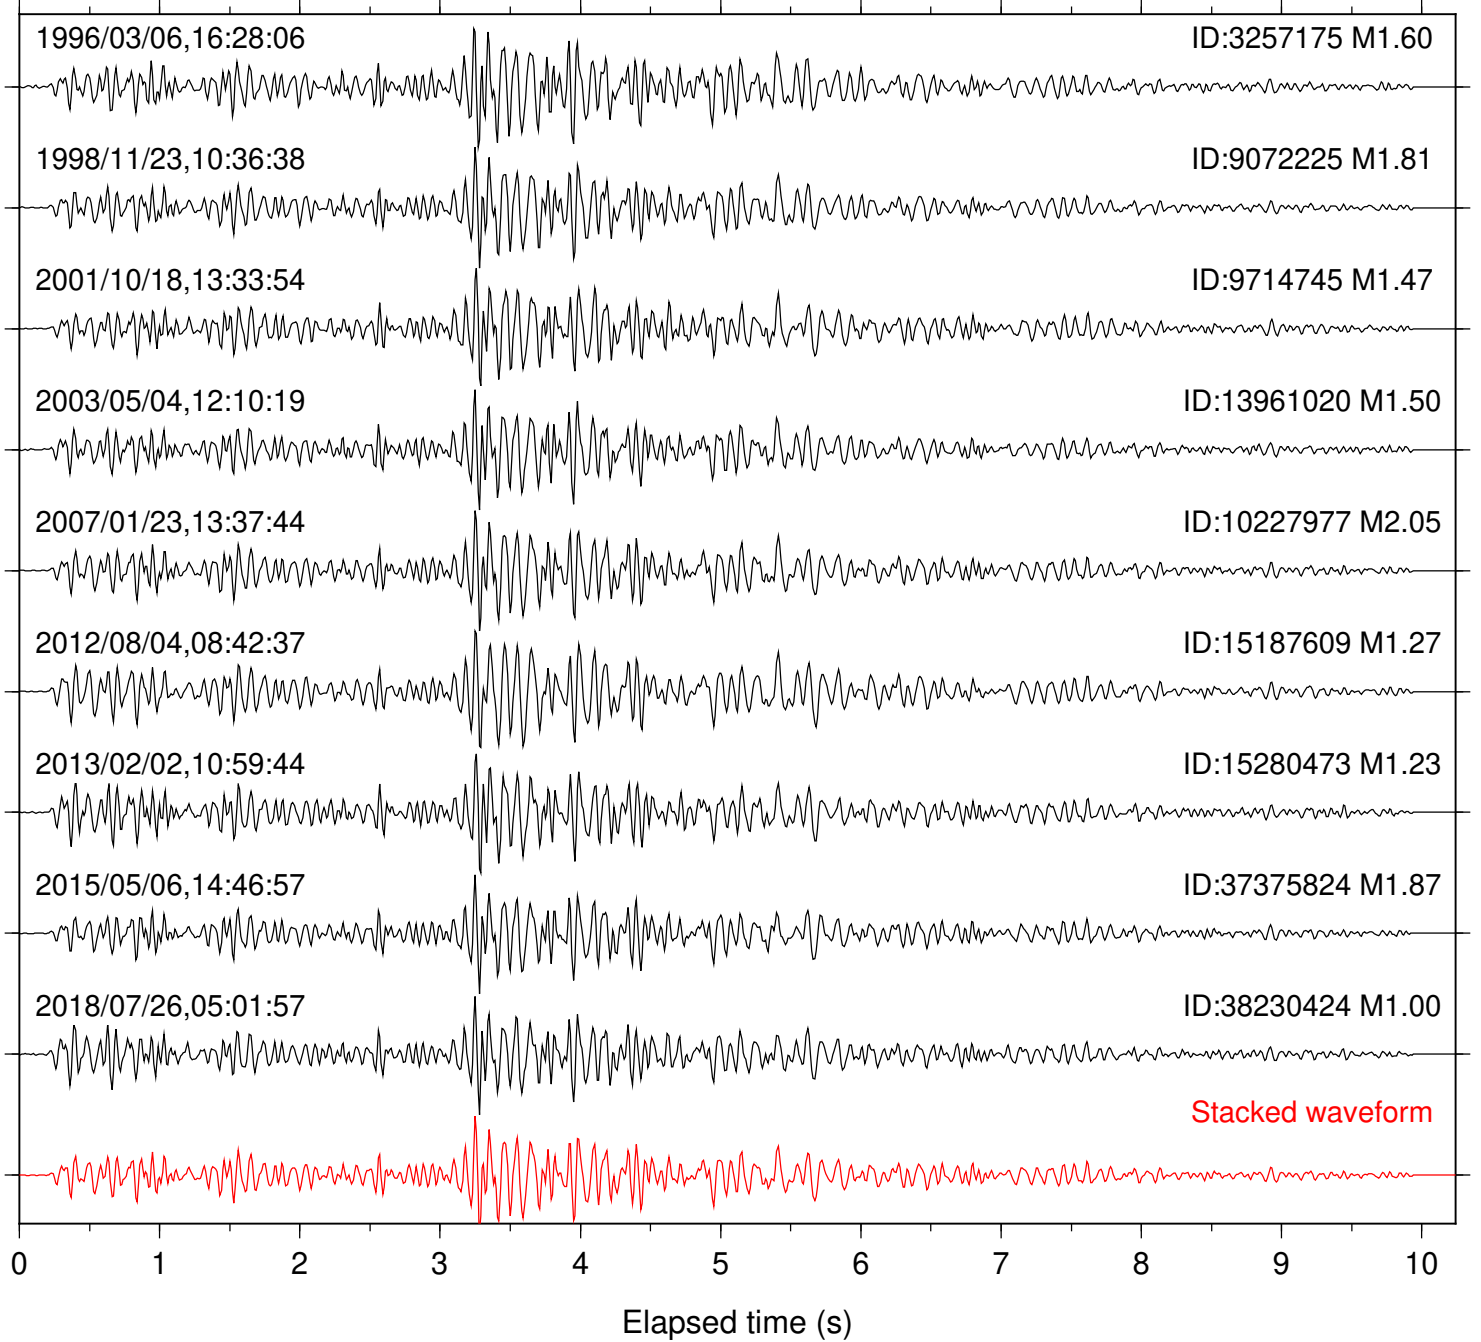

Station: B086 Com: EHZ

Focal depth: 17.55 km

Station: B087 Com: EHZ

Focal depth: 17.56 km

Station: B088 Com: EHZ

Focal depth: 17.56 km

Station: B093 Com: EHZ

Focal depth: 17.56 km

Station: DGR Com: HHZ

Focal depth: 17.56 km

Station: DNR Com: HHZ

Focal depth: 17.55 km

2012/08/04,08:42:37

ID:15187609 M1.27

2015/05/06,14:46:57

ID:37375824 M1.87

Focal depth: 17.56 km

Station: POB2 Com: HHZ

Focal depth: 17.56 km

Station: PSP Com: EHZ

Focal depth: 17.51 km

Station: RDM Com: HHZ

Focal depth: 17.51 km

Station: SND Com: HHZ

Focal depth: 17.56 km

Station: WIN Com: EHZ

Focal depth: 17.77 km