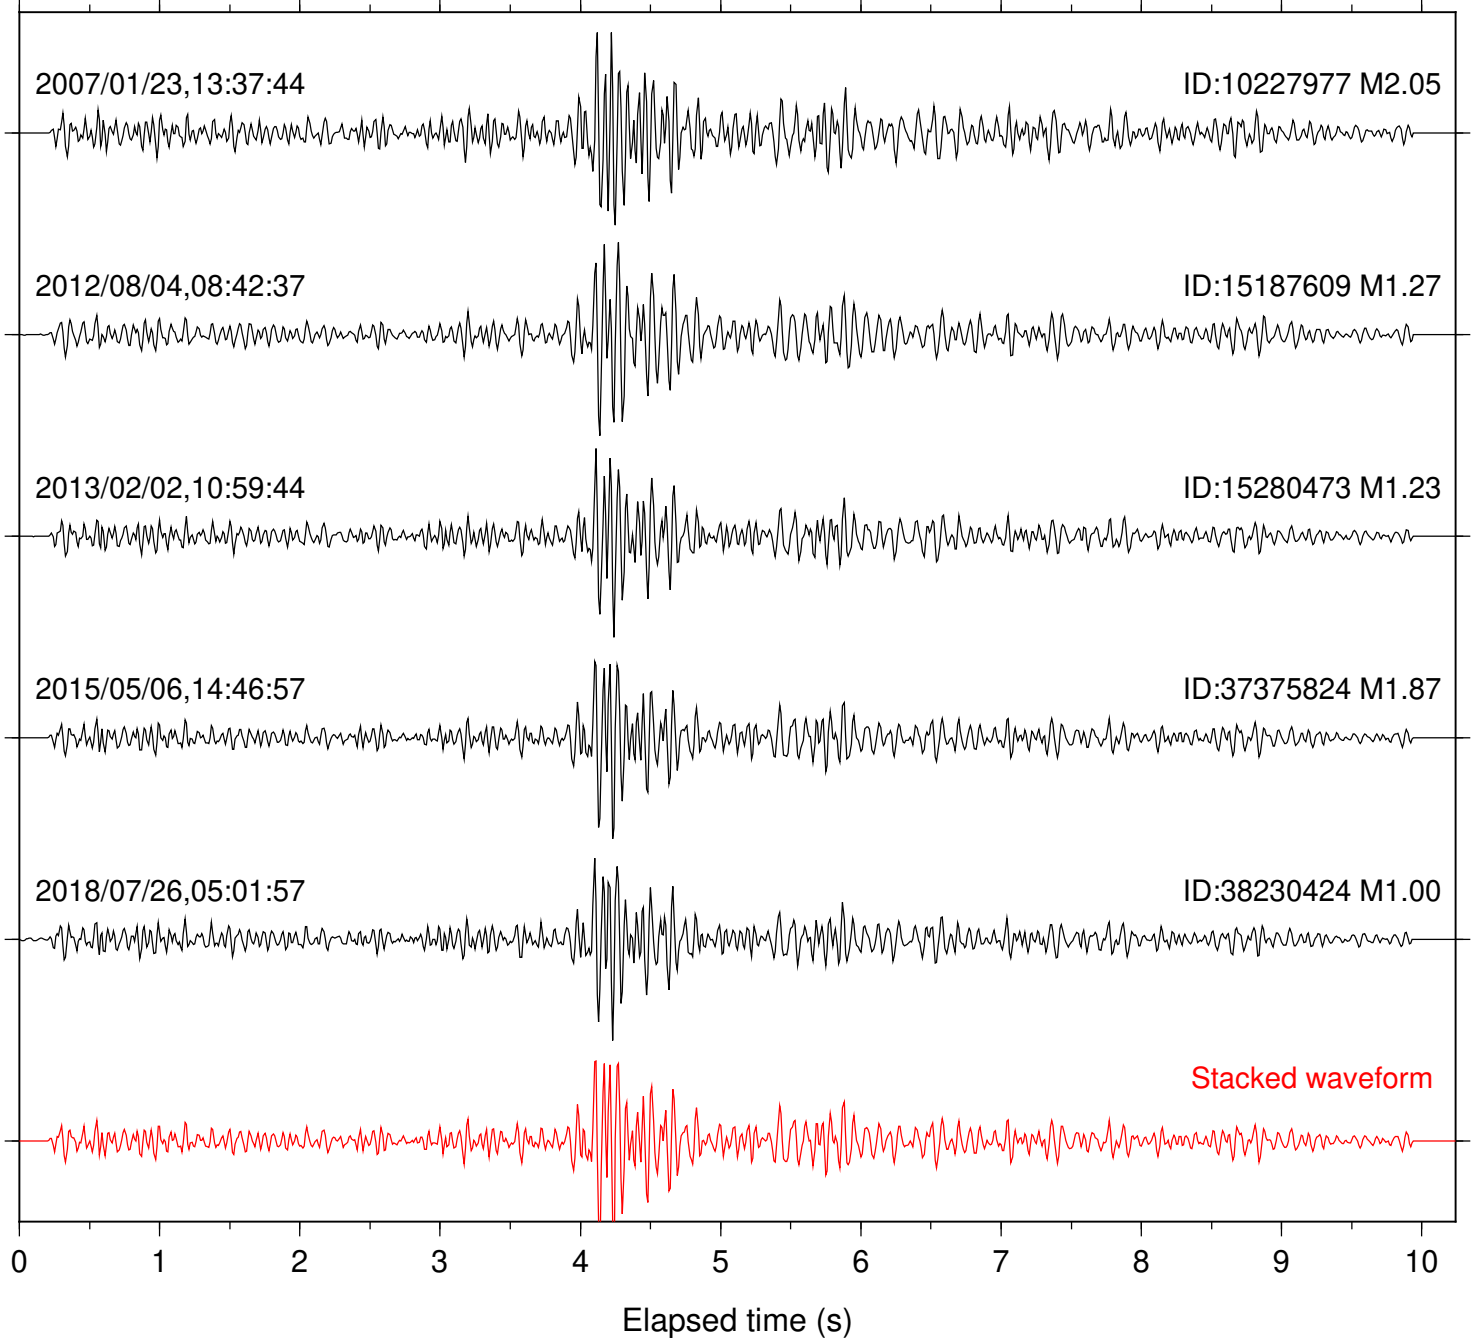

Station: AGA Com: HHZ

Focal depth: 17.51 km

Station: B081 Com: EHZ

Focal depth: 17.55 km

Station: B082 Com: EHZ

Focal depth: 17.55 km

Station: B084 Com: EHZ

Focal depth: 17.56 km

Station: B086 Com: EHZ

Focal depth: 17.55 km

Station: B087 Com: EHZ

Focal depth: 17.56 km

Station: B088 Com: EHZ

Focal depth: 17.56 km

Station: B093 Com: EHZ

Focal depth: 17.56 km

Station: DGR Com: HHZ

Focal depth: 17.56 km

Station: DNR Com: HHZ

Focal depth: 17.55 km

2012/08/04,08:42:37

ID:15187609 M1.27

2015/05/06,14:46:57

ID:37375824 M1.87

Focal depth: 17.56 km

Station: WIN Com: EHZ

Focal depth: 17.77 km