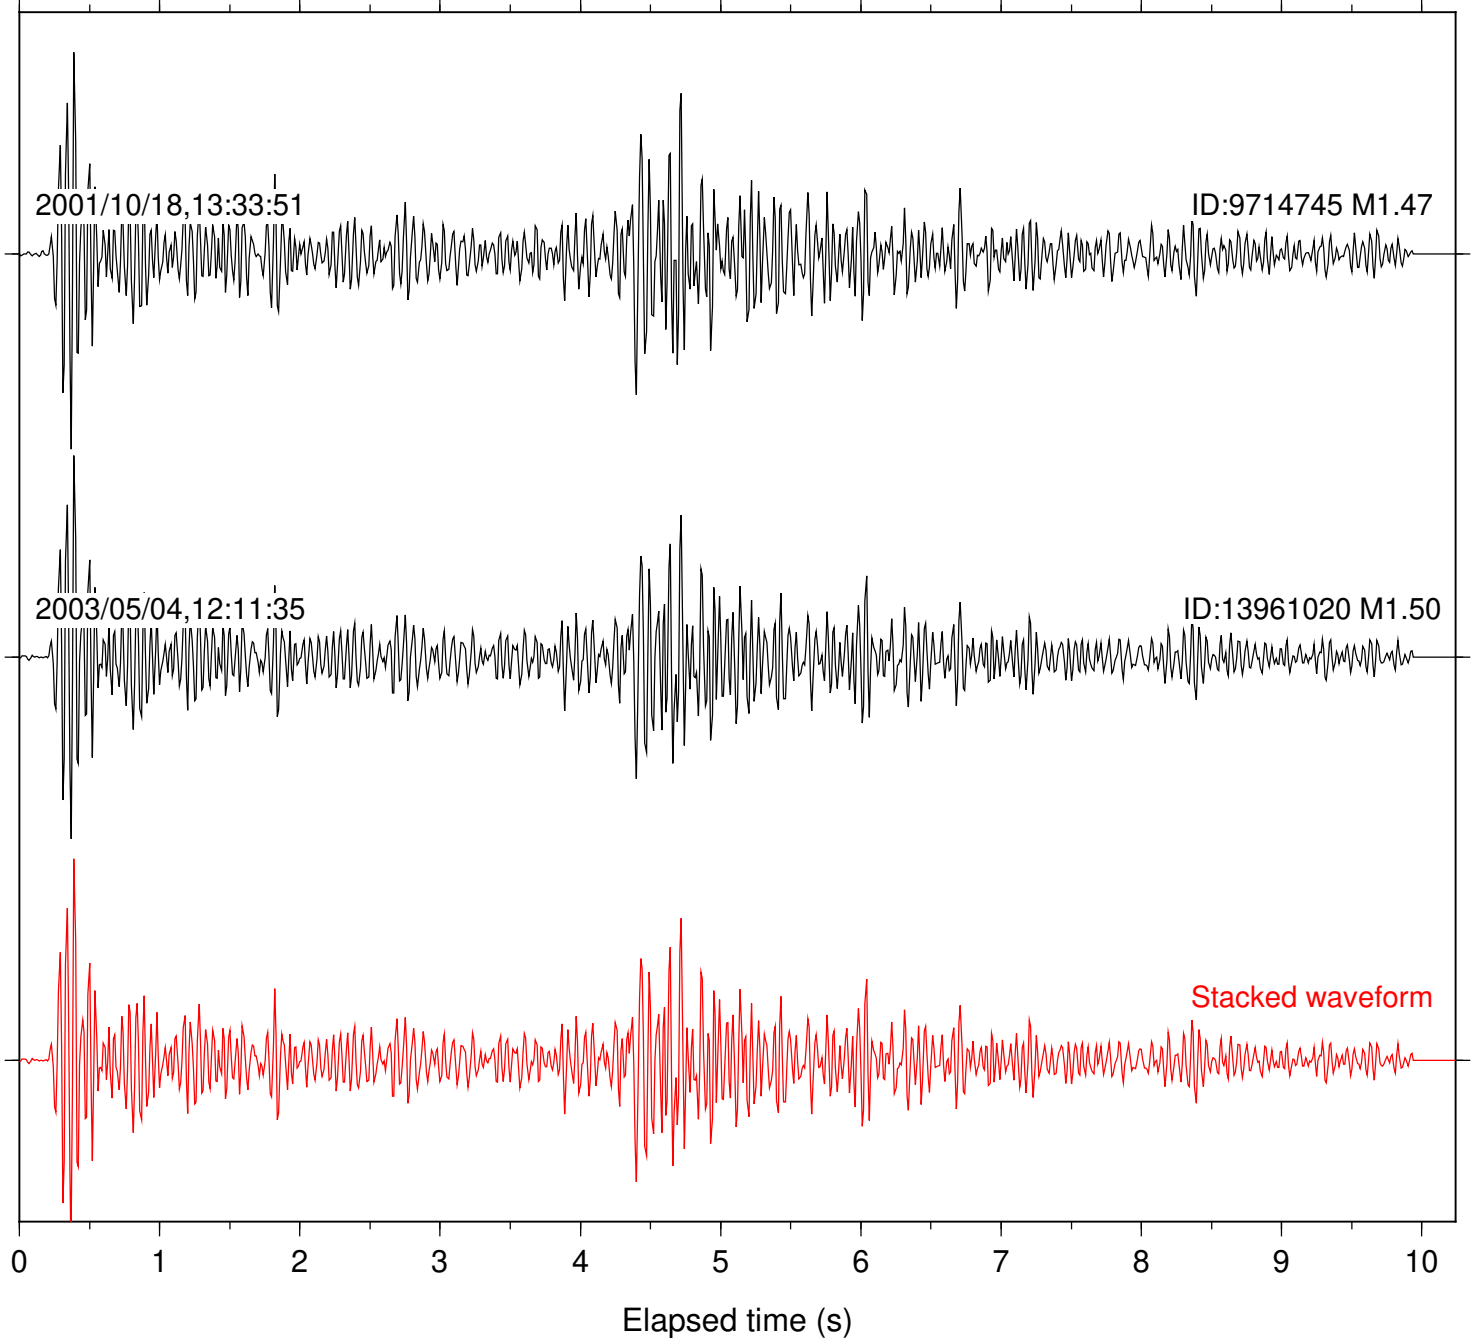

Station: AGA Com: HHZ

Focal depth: 17.51 km

Station: B081 Com: EHZ

Focal depth: 17.55 km

Station: B082 Com: EHZ

Focal depth: 17.55 km

Station: B084 Com: EHZ

Focal depth: 17.56 km

Station: B086 Com: EHZ

Focal depth: 17.55 km

Station: B087 Com: EHZ

Focal depth: 17.56 km

Station: B088 Com: EHZ

Focal depth: 17.56 km

Station: B093 Com: EHZ

Focal depth: 17.56 km

Station: DGR Com: HHZ

Focal depth: 17.56 km

Station: DNR Com: HHZ

Focal depth: 17.55 km

2012/08/04,08:42:37

ID:15187609 M1.27

2015/05/06,14:46:57

ID:37375824 M1.87

Focal depth: 17.56 km

Station: WIN Com: EHZ

Focal depth: 17.77 km