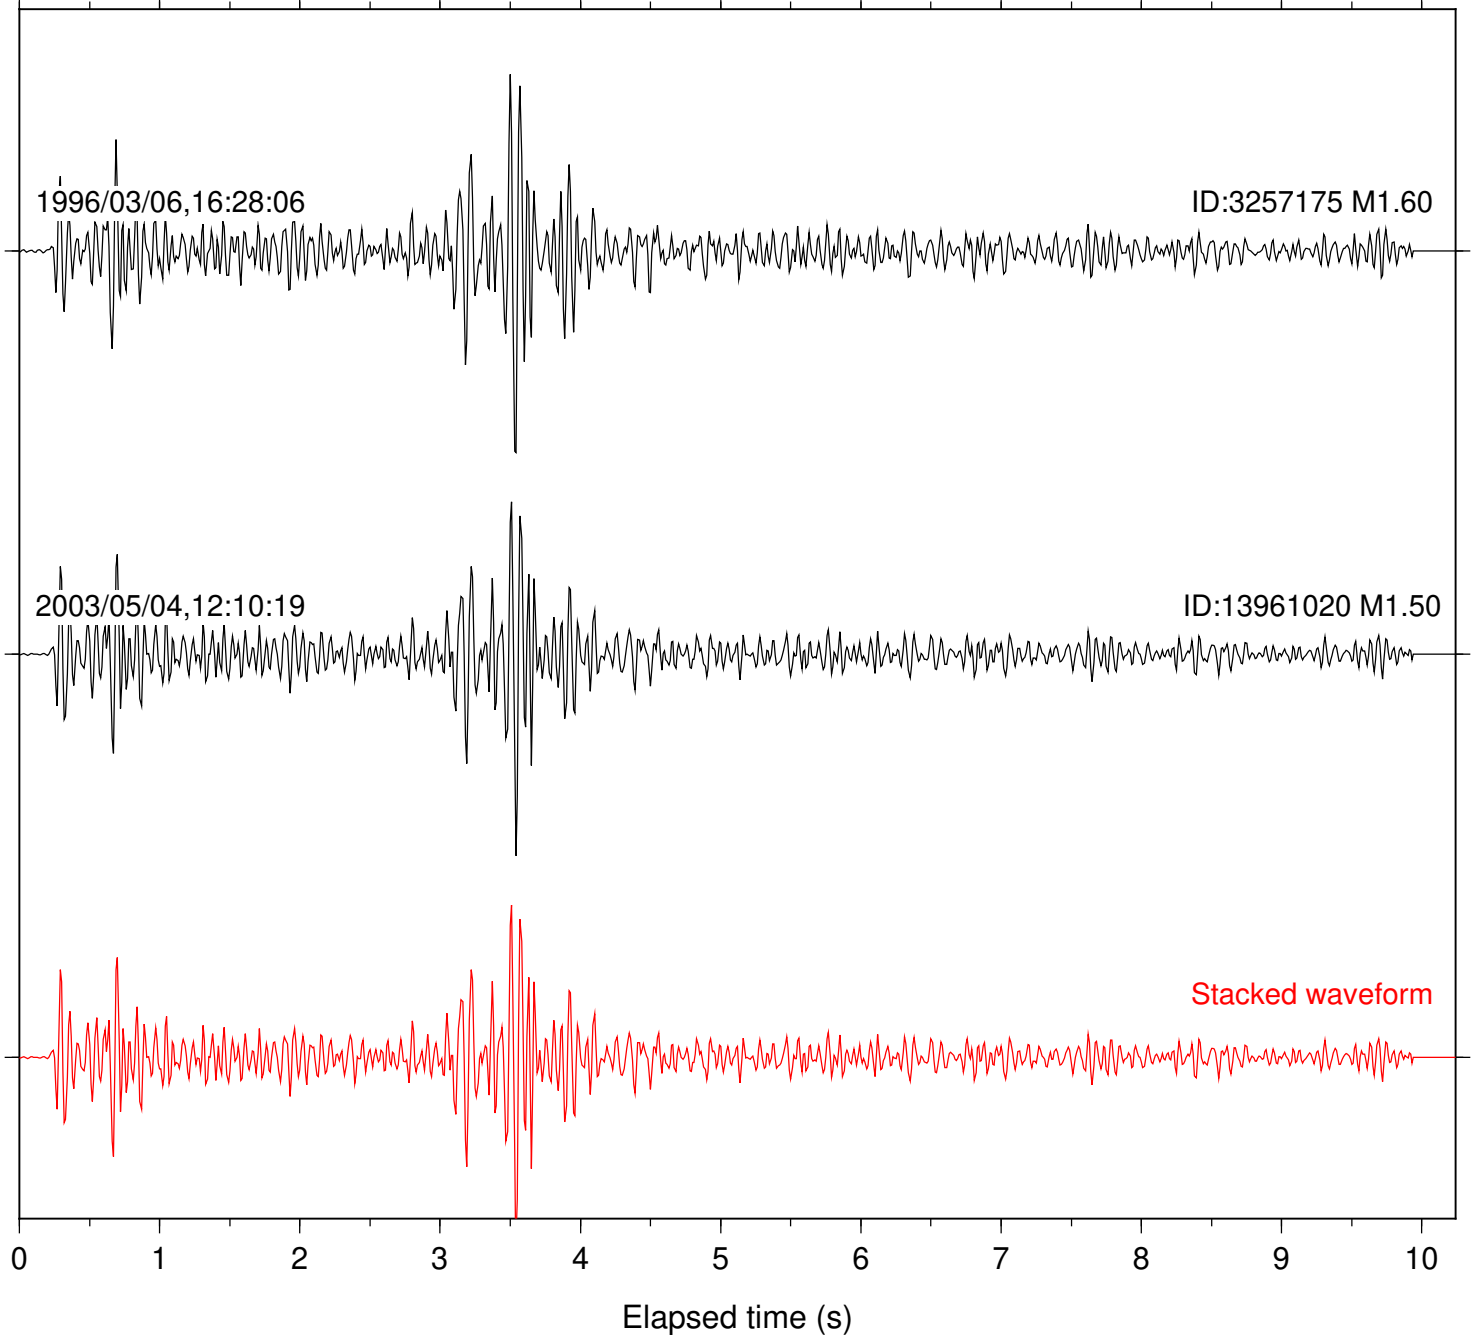

Station: DGR Com: HHZ

Focal depth: 17.56 km

Station: DNR Com: HHZ

Focal depth: 17.55 km

2012/08/04,08:42:37

ID:15187609 M1.27

2015/05/06,14:46:57

ID:37375824 M1.87

Stacked waveform

Station: FRD Com: HHZ

Focal depth: 17.56 km

Station: HMT2 Com: HHZ

Focal depth: 17.56 km

Station: KNW Com: HHZ

Focal depth: 17.56 km

Station: PFO Com: HHZ

Focal depth: 17.56 km

Station: POB2 Com: HHZ

Focal depth: 17.56 km

Station: PSP Com: EHZ

Focal depth: 17.51 km

Station: RDM Com: HHZ

Focal depth: 17.51 km

Station: SND Com: HHZ

Focal depth: 17.56 km

Station: WIN Com: EHZ

Focal depth: 17.77 km