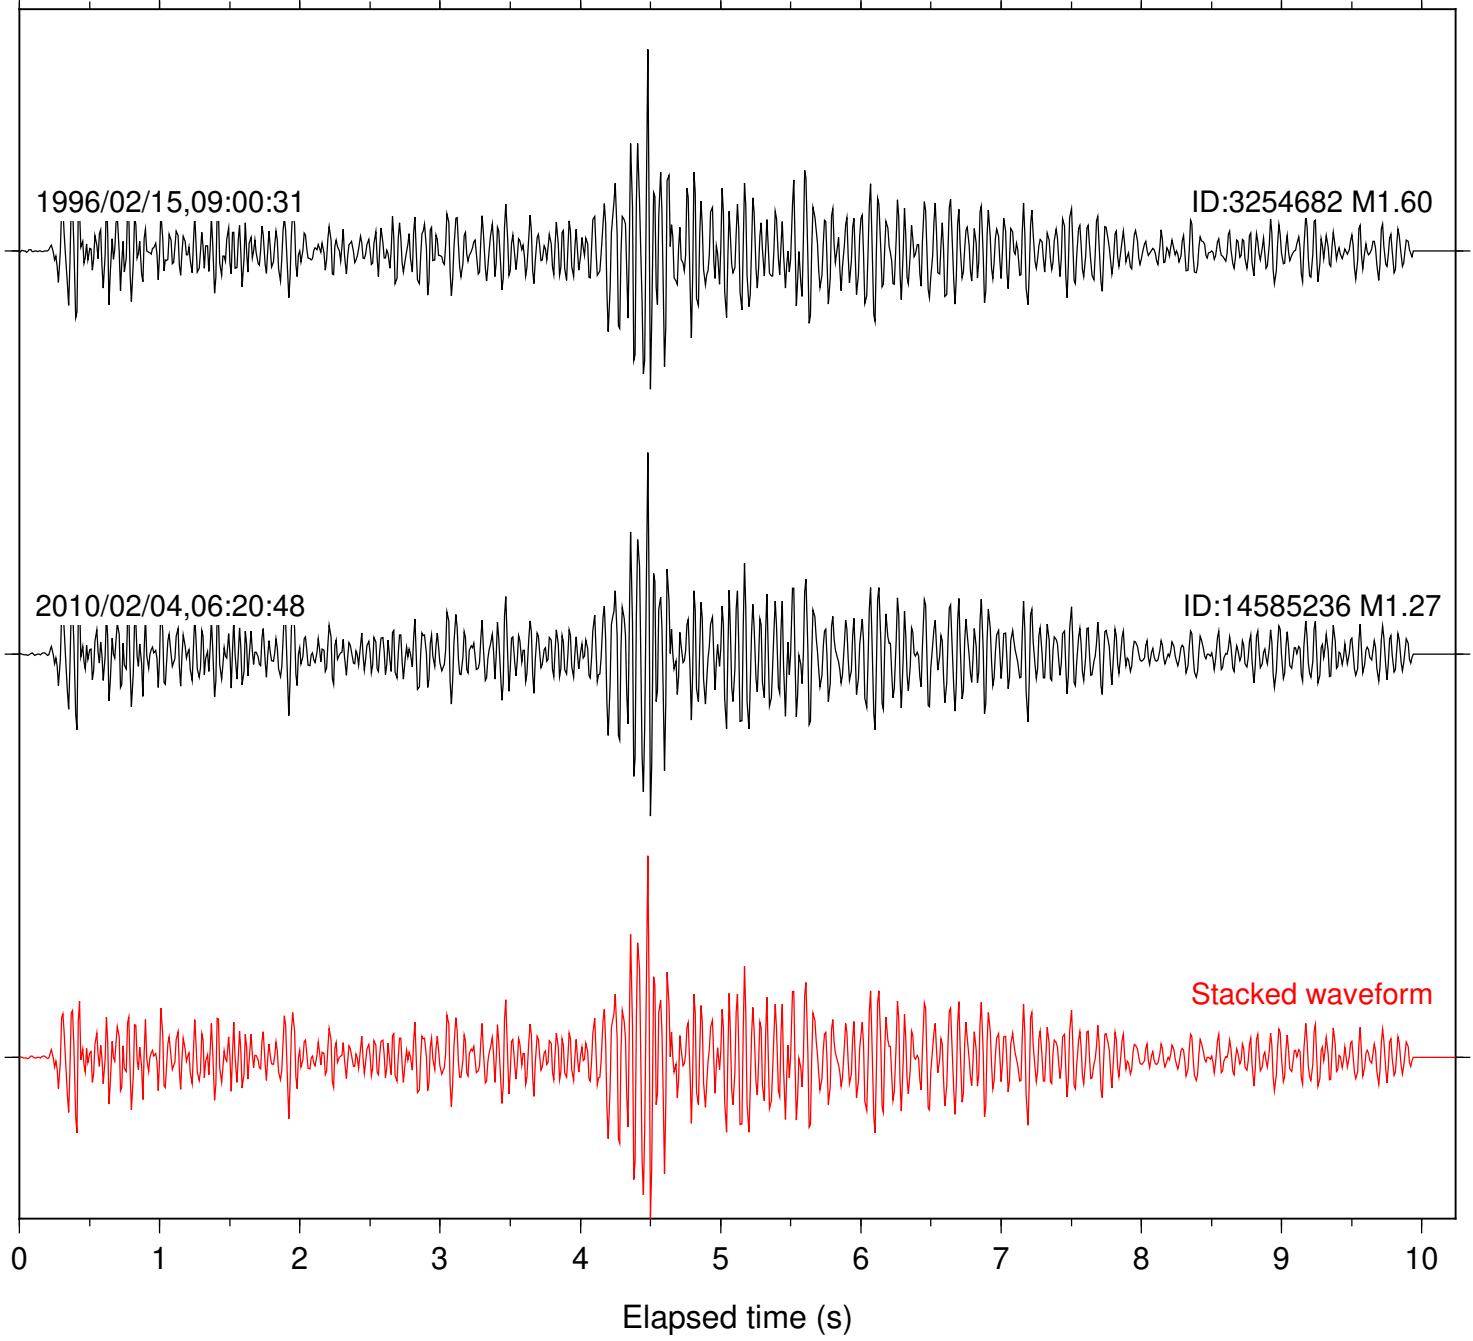

Station: BAC Com: EHZ

Focal depth: 17.10 km

Station: FRD Com: HHZ

Focal depth: 17.10 km

Station: KNW Com: HHZ

Focal depth: 17.10 km

Station: PFO Com: HHZ

Focal depth: 17.10 km

Station: SND Com: HHZ

Focal depth: 17.10 km