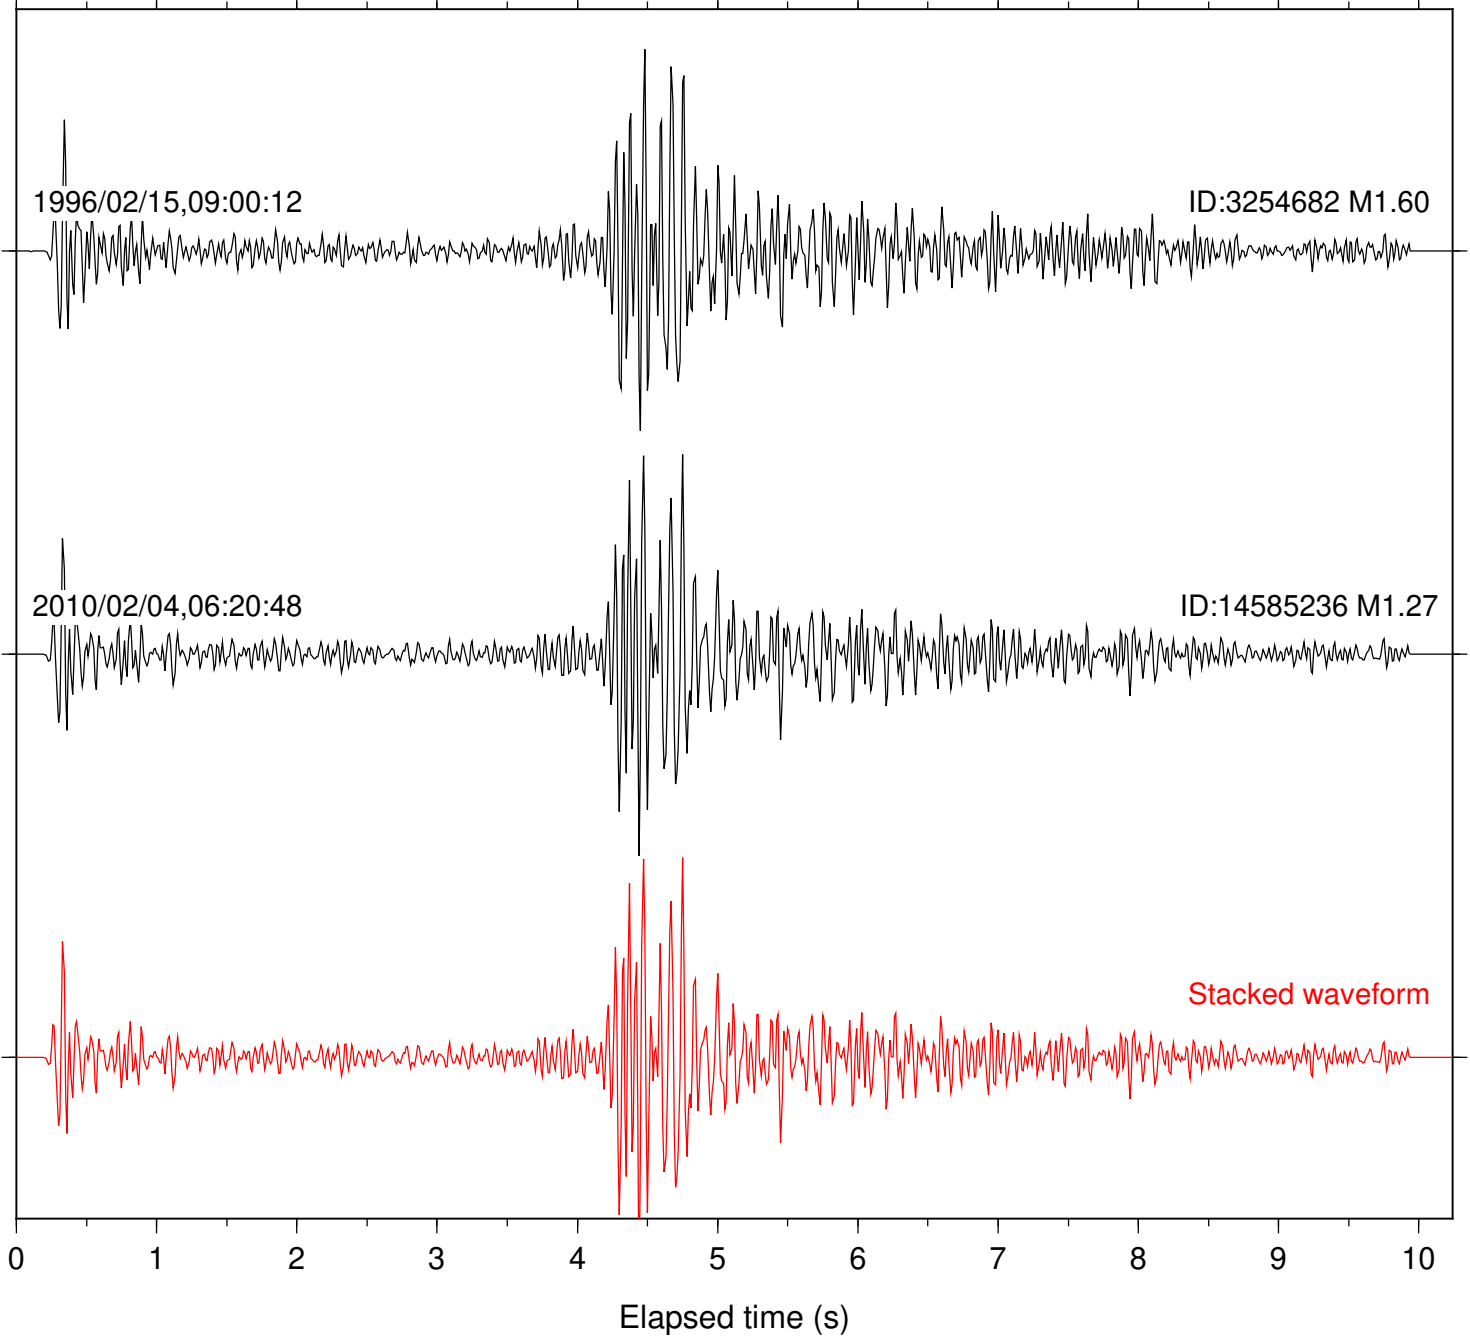

Station: BAC Com: EHZ

Focal depth: 17.10 km

Station: FRD Com: HHZ

Focal depth: 17.10 km

Station: KNW Com: HHZ

Focal depth: 17.10 km

Station: PFO Com: HHZ

Focal depth: 17.10 km

Station: SND Com: HHZ

Focal depth: 17.10 km