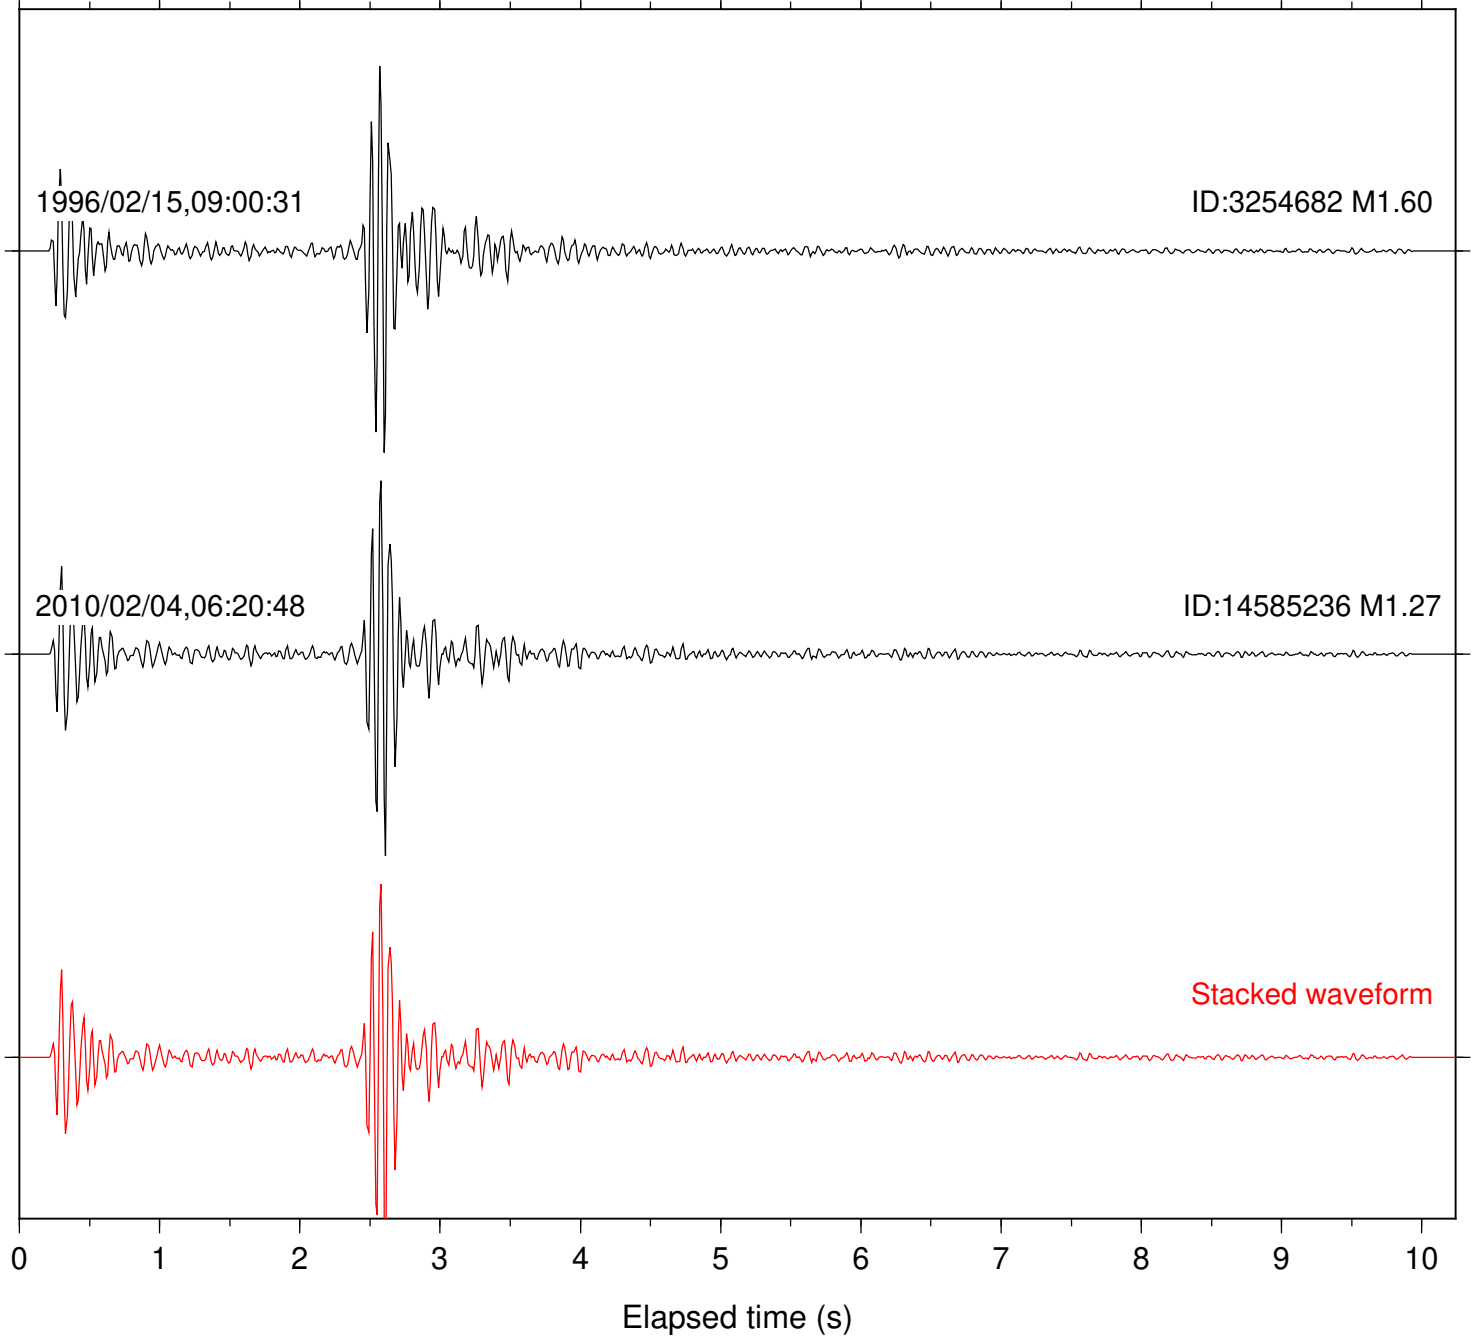

Station: BAC Com: EHZ

Focal depth: 17.10 km

Station: FRD Com: HHZ

Focal depth: 17.10 km

Station: KNW Com: HHZ

Focal depth: 17.10 km

Station: PFO Com: HHZ

Focal depth: 17.10 km

Station: SND Com: HHZ

Focal depth: 17.10 km