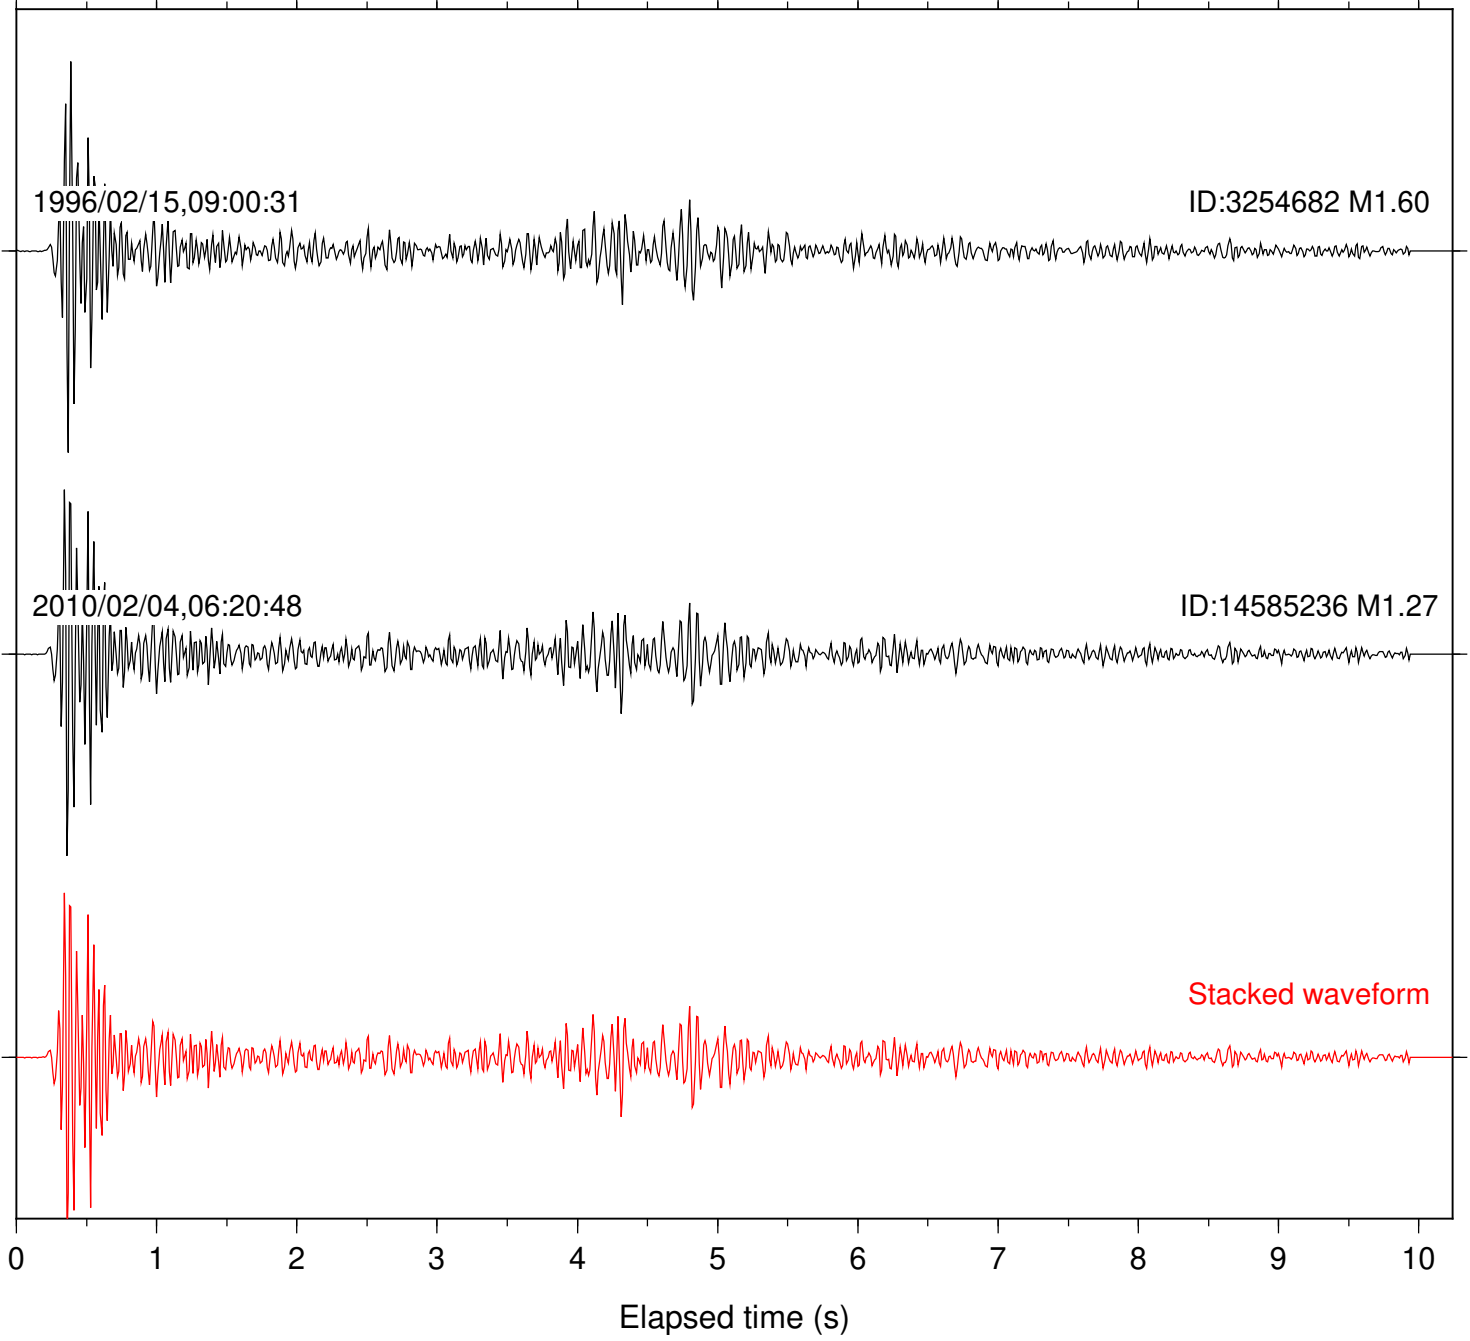

Station: BAC Com: EHZ

Focal depth: 17.10 km

Station: FRD Com: HHZ

Focal depth: 17.10 km

Station: KNW Com: HHZ

Focal depth: 17.10 km

Station: PFO Com: HHZ

Focal depth: 17.10 km

Station: SND Com: HHZ

Focal depth: 17.10 km