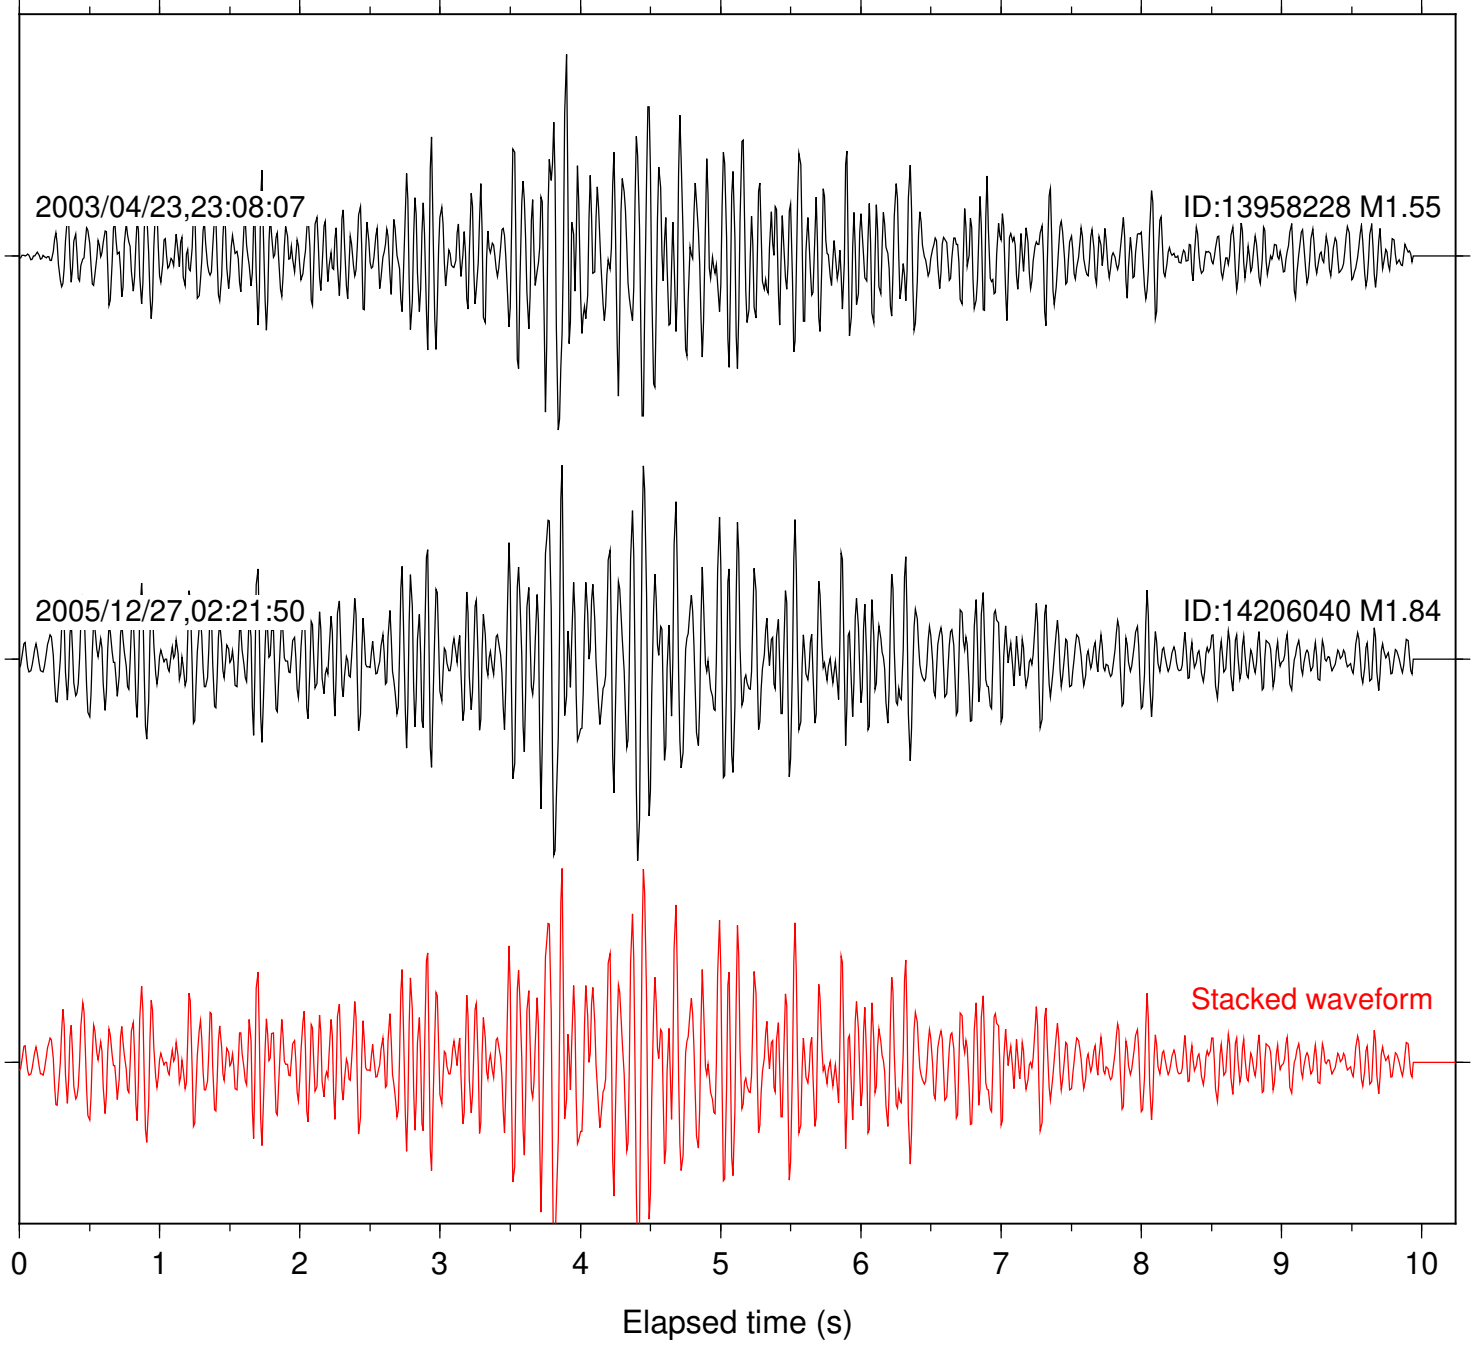

Station: AGA Com: HHZ

Focal depth: 11.60 km

Station: B082 Com: EHZ

Focal depth: 11.62 km

Station: B084 Com: EHZ

Focal depth: 11.62 km

Station: B086 Com: EHZ

Focal depth: 11.62 km

Station: FRD Com: HHZ

Focal depth: 11.62 km

Station: LAQ Com: EHZ

Focal depth: 15.46 km

Station: LVA2 Com: HHZ

Focal depth: 11.62 km

Station: MIR Com: EHZ

Focal depth: 11.59 km

Station: PFO Com: HHZ

Focal depth: 11.62 km

Station: PMD Com: HHZ

Focal depth: 11.62 km

Station: SND Com: HHZ

Focal depth: 11.62 km

Station: TOR Com: HHZ

Focal depth: 11.62 km

Station: TRO Com: HHZ

Focal depth: 11.60 km

Station: YAQ Com: HHZ

Focal depth: 11.59 km

Station: YAQ Com: EHZ

Focal depth: 15.46 km