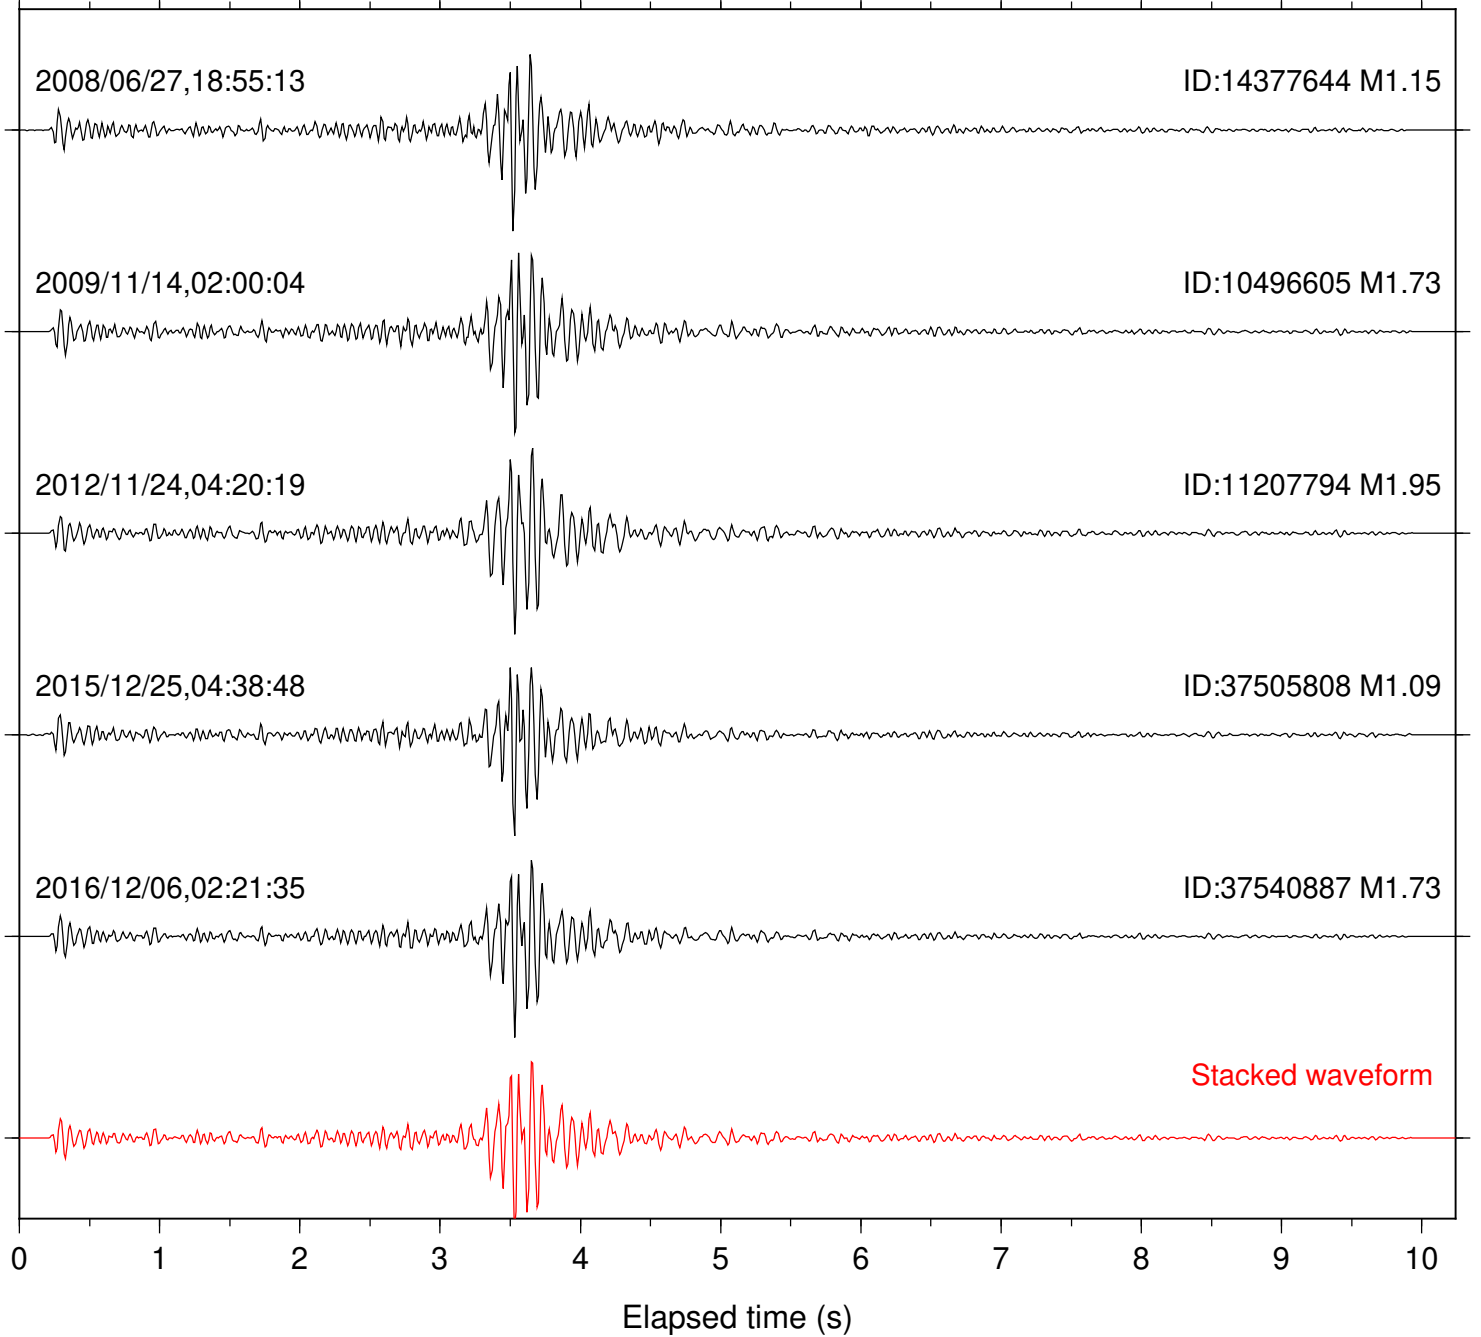

Station: B087 Com: EHZ

Focal depth: 11.62 km

Station: B088 Com: EHZ

Focal depth: 11.62 km

Station: B946 Com: EHZ

Focal depth: 11.62 km

Station: BZN Com: HHZ

Focal depth: 11.62 km

Station: FRD Com: HHZ

Focal depth: 11.62 km

Station: LAQ Com: EHZ

Focal depth: 15.46 km

Station: LVA2 Com: HHZ

Focal depth: 11.62 km

Station: MIR Com: EHZ

Focal depth: 11.59 km

Station: PFO Com: HHZ

Focal depth: 11.62 km

Station: PMD Com: HHZ

Focal depth: 11.62 km

Station: SND Com: HHZ

Focal depth: 11.62 km

Station: TOR Com: HHZ

Focal depth: 11.62 km

Station: TRO Com: HHZ

Focal depth: 11.60 km

Station: YAQ Com: HHZ

Focal depth: 11.59 km

Station: YAQ Com: EHZ

Focal depth: 15.46 km