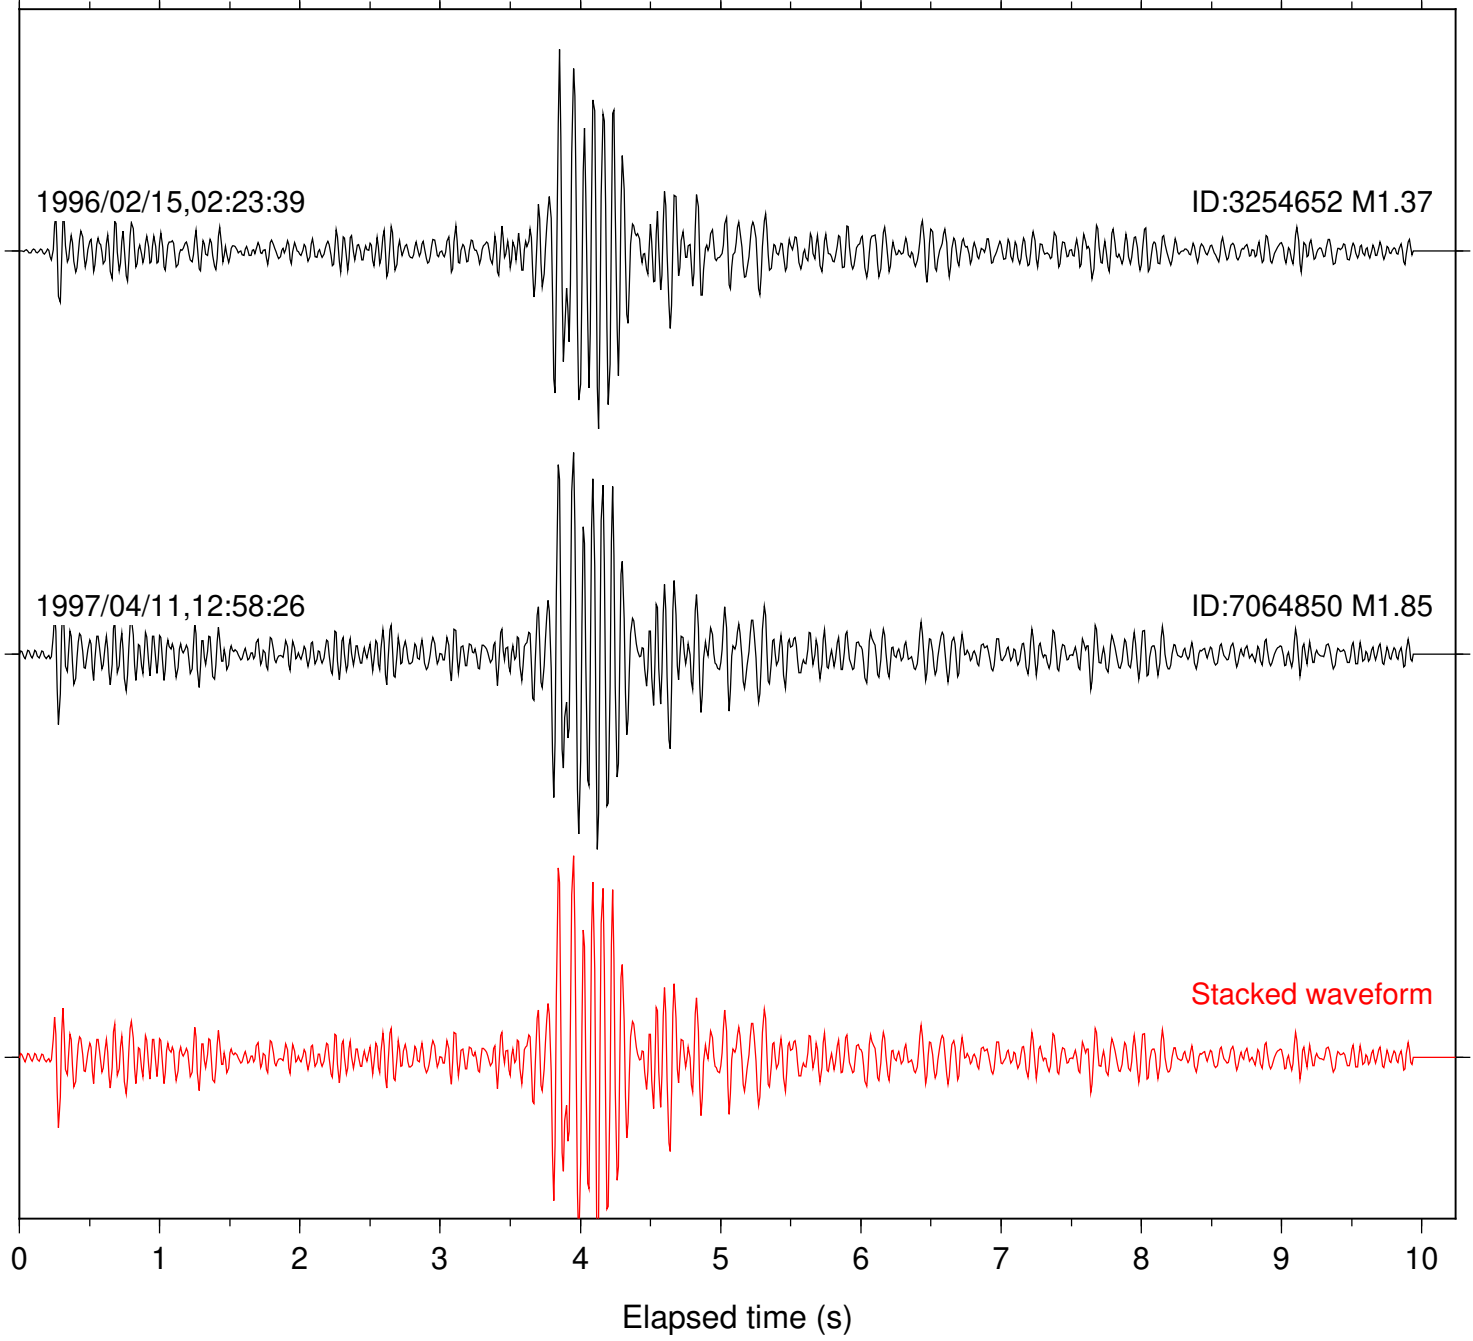

Station: B087 Com: EHZ

Focal depth: 11.62 km

Station: B088 Com: EHZ

Focal depth: 11.62 km

Station: B946 Com: EHZ

Focal depth: 11.62 km

Station: BZN Com: HHZ

Focal depth: 11.62 km

Station: FRD Com: HHZ

Focal depth: 11.62 km

Station: LAQ Com: EHZ

Focal depth: 15.46 km

Station: LVA2 Com: HHZ

Focal depth: 11.62 km

Station: MIR Com: EHZ

Focal depth: 11.59 km

Station: PFO Com: HHZ

Focal depth: 11.62 km

Station: PMD Com: HHZ

Focal depth: 11.62 km

Station: SND Com: HHZ

Focal depth: 11.62 km

Station: TOR Com: HHZ

Focal depth: 11.62 km

Station: TRO Com: HHZ

Focal depth: 11.60 km

Station: YAQ Com: HHZ

Focal depth: 11.59 km

Station: YAQ Com: EHZ

Focal depth: 15.46 km