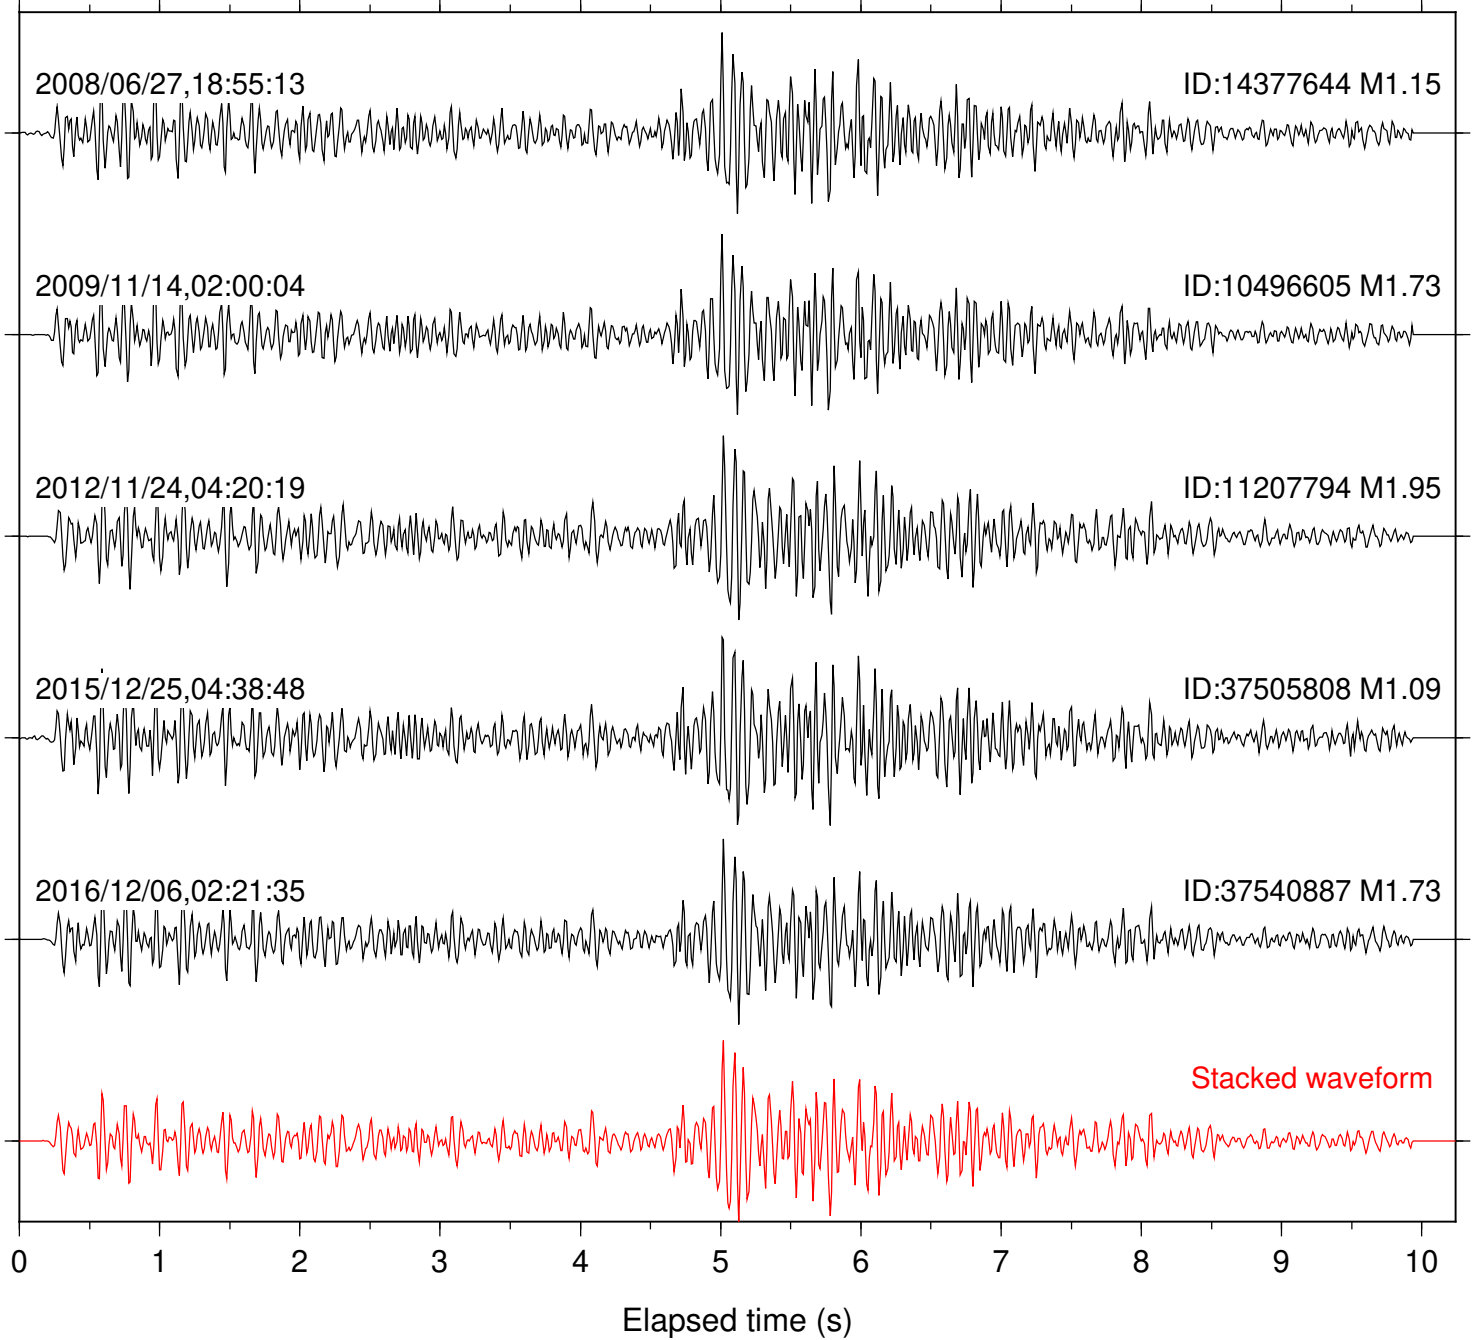

Station: AGA Com: HHZ

Focal depth: 11.60 km

Station: B082 Com: EHZ

Focal depth: 11.62 km

Station: B084 Com: EHZ

Focal depth: 11.62 km

Station: B086 Com: EHZ

Focal depth: 11.62 km

Station: B087 Com: EHZ

Focal depth: 11.62 km

Station: B088 Com: EHZ

Focal depth: 11.62 km

Station: B946 Com: EHZ

Focal depth: 11.62 km

Station: BZN Com: HHZ

Focal depth: 11.62 km

Station: FRD Com: HHZ

Focal depth: 11.62 km

Station: LAQ Com: EHZ

Focal depth: 15.46 km

Station: LVA2 Com: HHZ

Focal depth: 11.62 km

Station: MIR Com: EHZ

Focal depth: 11.59 km

Station: TRO Com: HHZ

Focal depth: 11.60 km

Station: YAQ Com: HHZ

Focal depth: 11.59 km

Station: YAQ Com: EHZ

Focal depth: 15.46 km