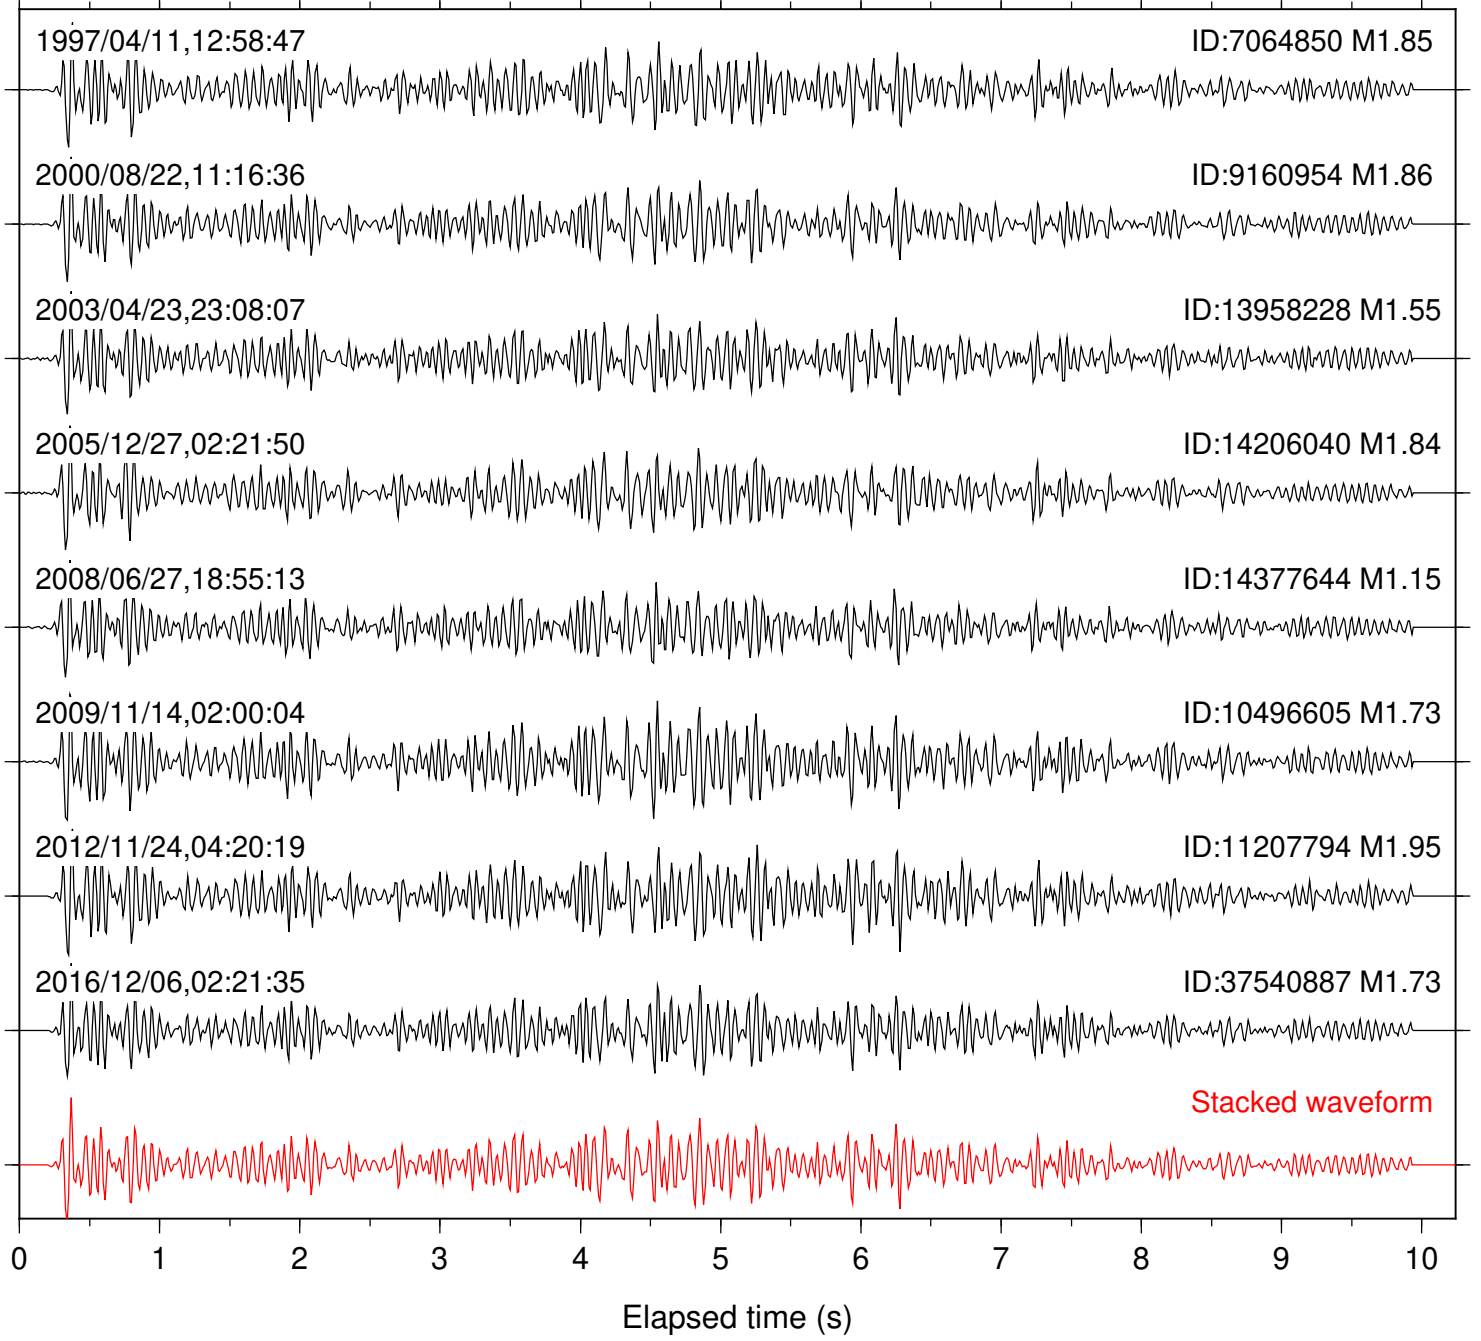

Station: B087 Com: EHZ

Focal depth: 11.62 km

Station: B088 Com: EHZ

Focal depth: 11.62 km

Station: B946 Com: EHZ

Focal depth: 11.62 km

Station: BZN Com: HHZ

Focal depth: 11.62 km

Station: FRD Com: HHZ

Focal depth: 11.62 km

Station: LAQ Com: EHZ

Focal depth: 15.46 km

Station: LVA2 Com: HHZ

Focal depth: 11.62 km

Station: MIR Com: EHZ

Focal depth: 11.59 km

Station: PFO Com: HHZ

Focal depth: 11.62 km

Station: PMD Com: HHZ

Focal depth: 11.62 km

Station: SND Com: HHZ

Focal depth: 11.62 km

Station: TOR Com: HHZ

Focal depth: 11.62 km

Station: TRO Com: HHZ

Focal depth: 11.60 km

Station: YAQ Com: HHZ

Focal depth: 11.59 km

Station: YAQ Com: EHZ

Focal depth: 15.46 km