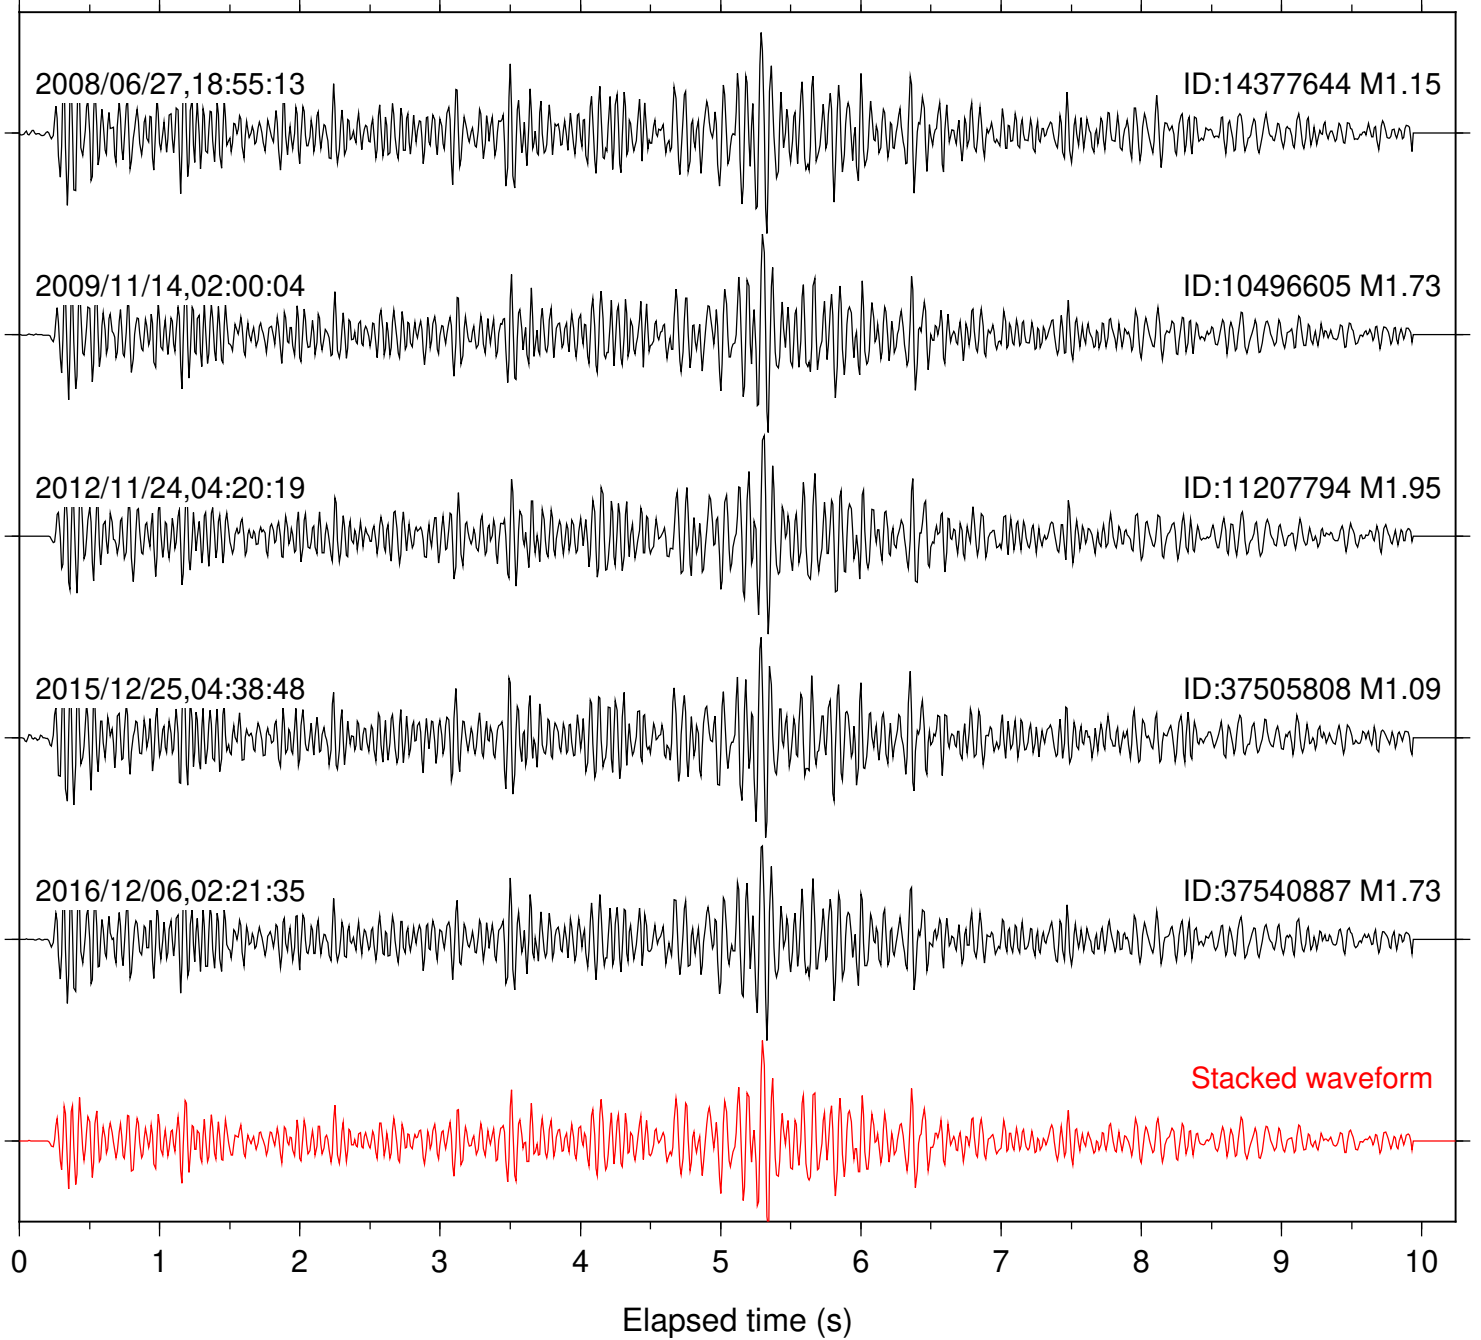

Station: AGA Com: HHZ

Focal depth: 11.60 km

Station: B082 Com: EHZ

Focal depth: 11.62 km

Station: B084 Com: EHZ

Focal depth: 11.62 km

Station: B086 Com: EHZ

Focal depth: 11.62 km

Station: B087 Com: EHZ

Focal depth: 11.62 km

Station: B088 Com: EHZ

Focal depth: 11.62 km

Station: B946 Com: EHZ

Focal depth: 11.62 km

Station: BZN Com: HHZ

Focal depth: 11.62 km

Station: FRD Com: HHZ

Focal depth: 11.62 km

Station: LAQ Com: EHZ

Focal depth: 15.46 km

Station: LVA2 Com: HHZ

Focal depth: 11.62 km

Station: MIR Com: EHZ

Focal depth: 11.59 km

Station: TRO Com: HHZ

Focal depth: 11.60 km

Station: YAQ Com: HHZ

Focal depth: 11.59 km

Station: YAQ Com: EHZ

Focal depth: 15.46 km