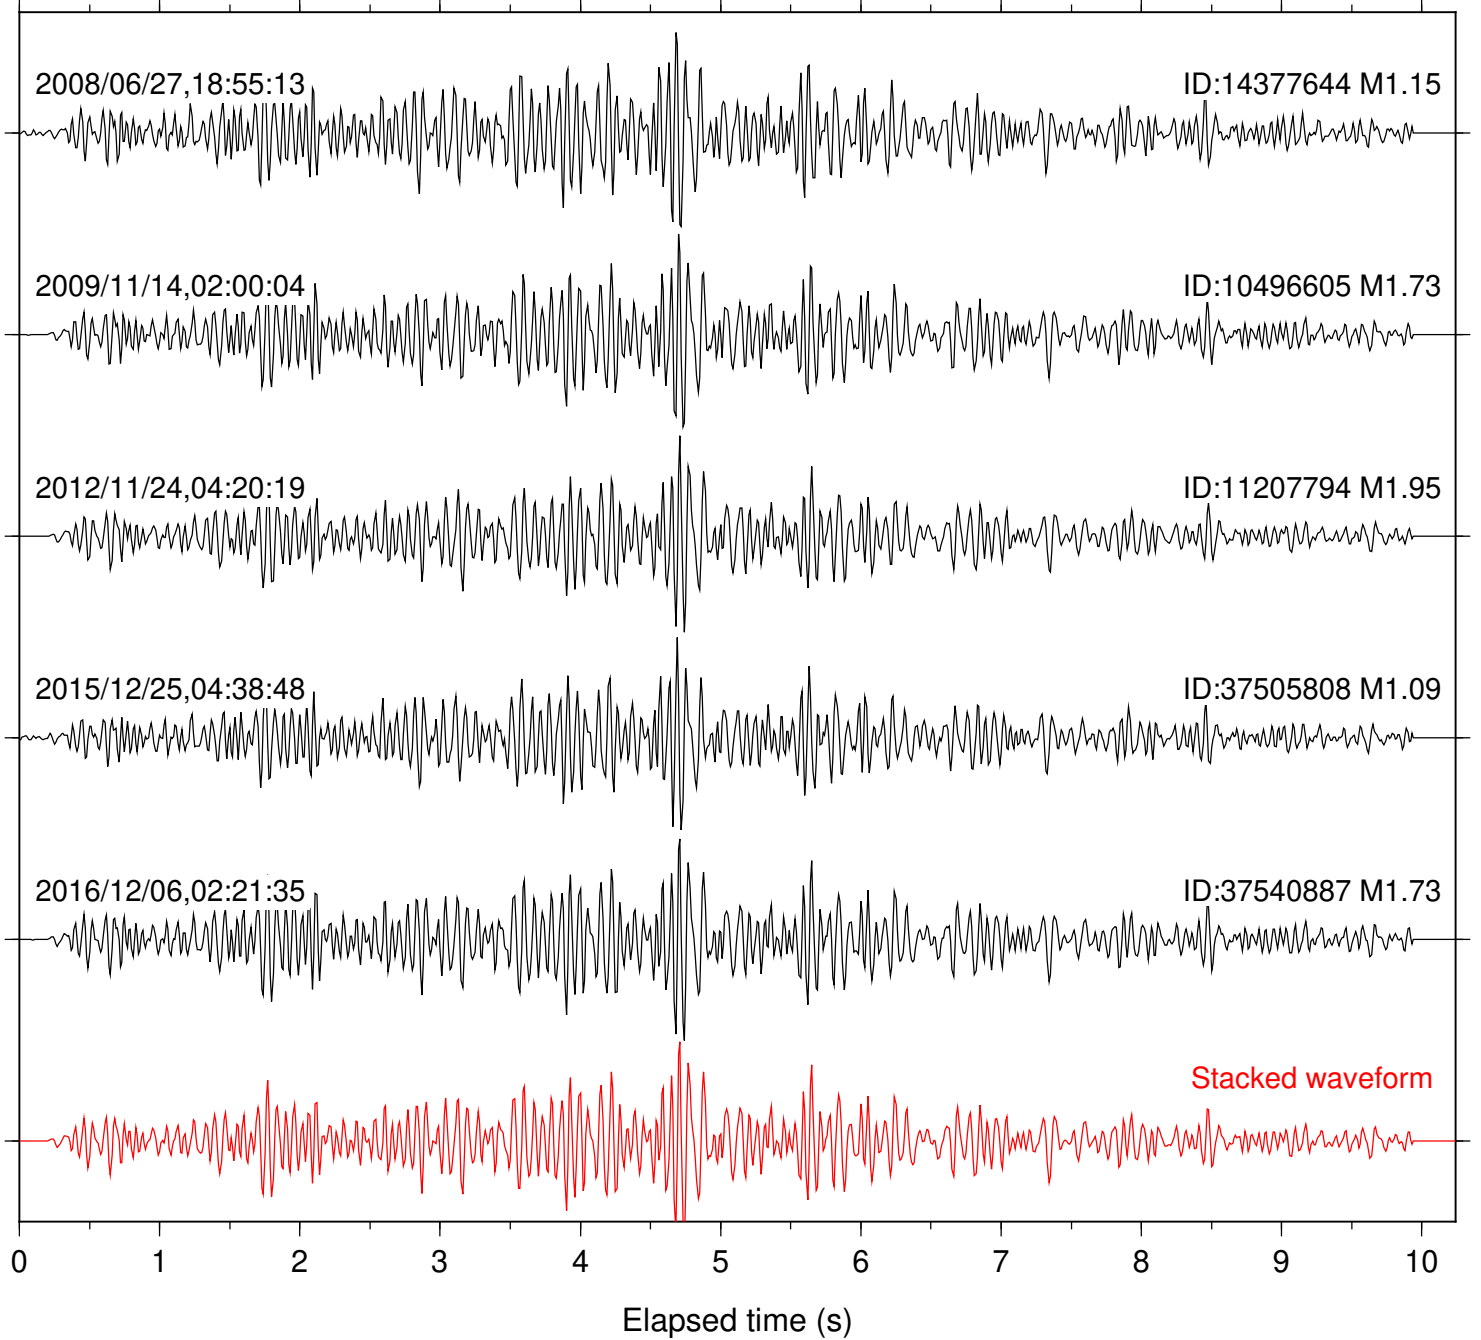

Station: AGA Com: HHZ

Focal depth: 11.60 km

Station: B082 Com: EHZ

Focal depth: 11.62 km

Station: B084 Com: EHZ

Focal depth: 11.62 km

Station: B086 Com: EHZ

Focal depth: 11.62 km

Station: B087 Com: EHZ

Focal depth: 11.62 km

Station: B088 Com: EHZ

Focal depth: 11.62 km

Station: B946 Com: EHZ

Focal depth: 11.62 km

Station: BZN Com: HHZ

Focal depth: 11.62 km

Station: FRD Com: HHZ

Focal depth: 11.62 km

Station: LAQ Com: EHZ

Focal depth: 15.46 km

Station: LVA2 Com: HHZ

Focal depth: 11.62 km

Station: MIR Com: EHZ

Focal depth: 11.59 km

Station: TRO Com: HHZ

Focal depth: 11.60 km

Station: YAQ Com: HHZ

Focal depth: 11.59 km

Station: YAQ Com: EHZ

Focal depth: 15.46 km