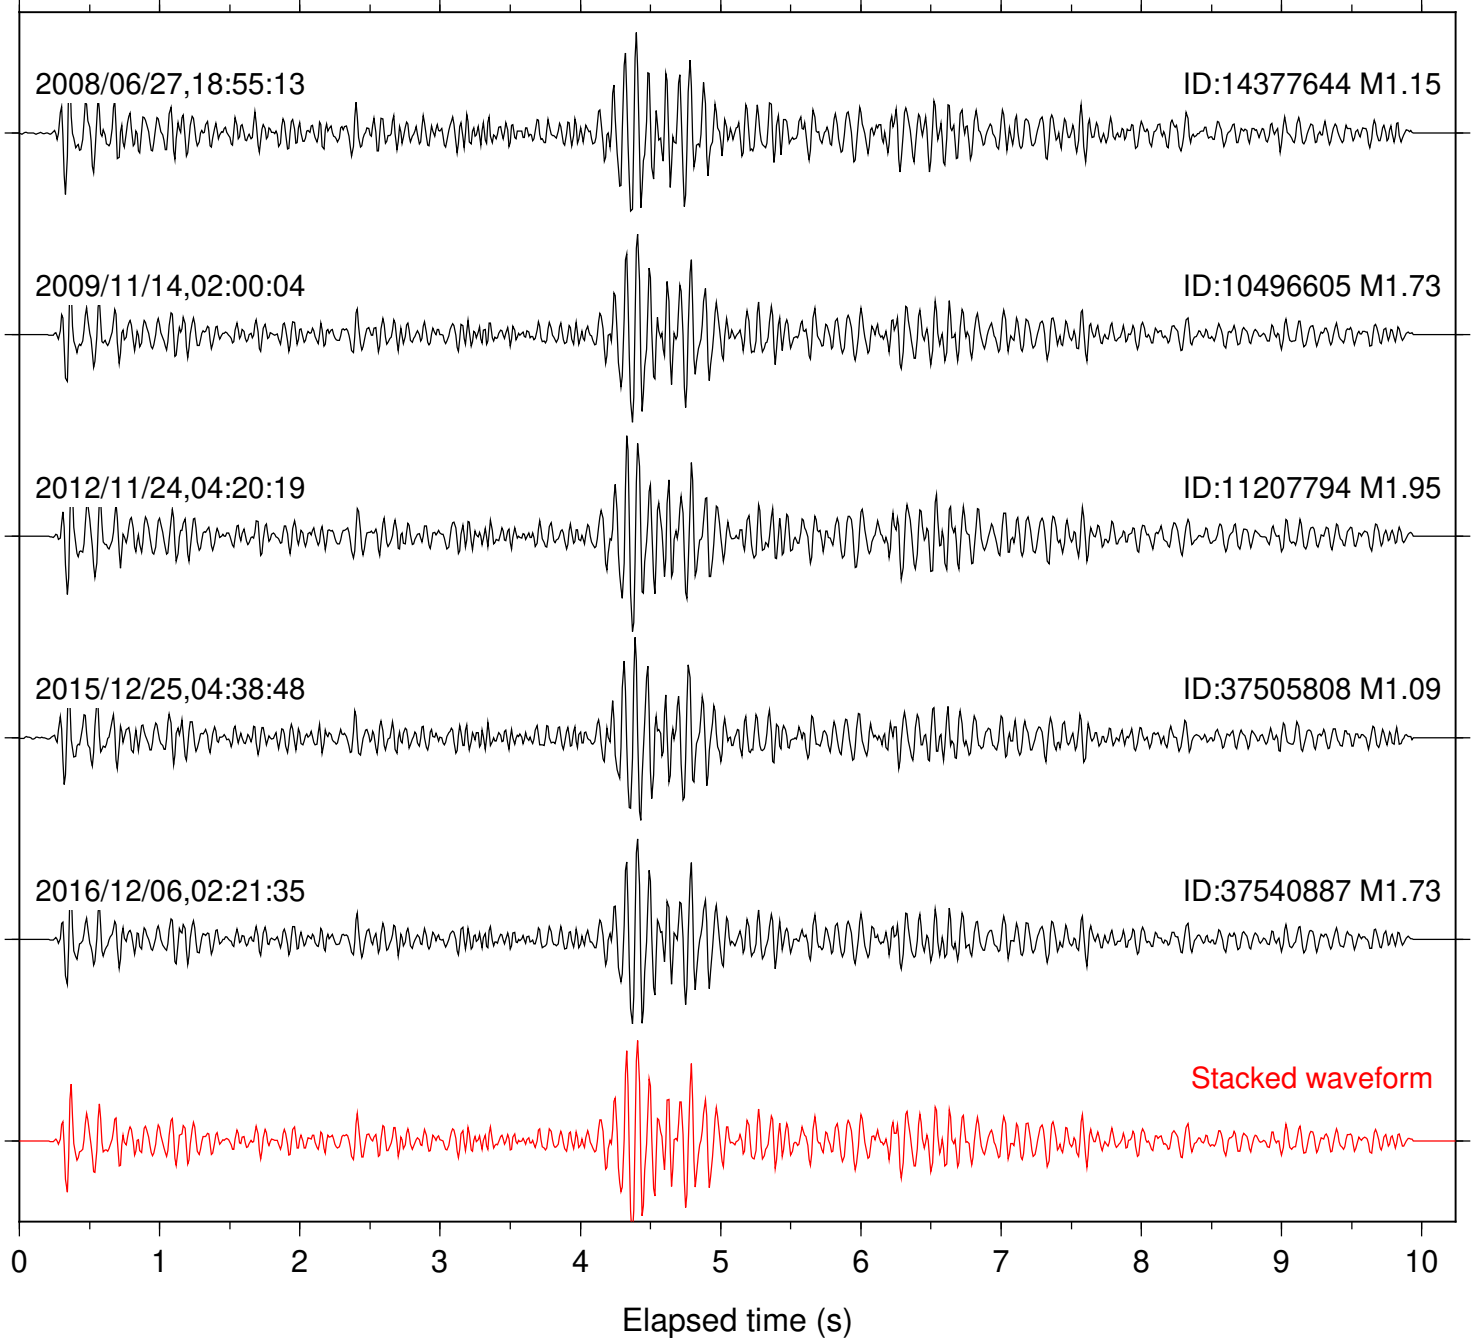

Station: AGA Com: HHZ

Focal depth: 11.60 km

Station: B082 Com: EHZ

Focal depth: 11.62 km

Station: B084 Com: EHZ

Focal depth: 11.62 km

Station: B086 Com: EHZ

Focal depth: 11.62 km

Station: B087 Com: EHZ

Focal depth: 11.62 km

Station: B088 Com: EHZ

Focal depth: 11.62 km

Station: B946 Com: EHZ

Focal depth: 11.62 km

Station: BZN Com: HHZ

Focal depth: 11.62 km

Station: FRD Com: HHZ

Focal depth: 11.62 km

Station: LAQ Com: EHZ

Focal depth: 15.46 km

Station: LVA2 Com: HHZ

Focal depth: 11.62 km

Station: MIR Com: EHZ

Focal depth: 11.59 km

Station: TRO Com: HHZ

Focal depth: 11.60 km

Station: YAQ Com: HHZ

Focal depth: 11.59 km

Station: YAQ Com: EHZ

Focal depth: 15.46 km