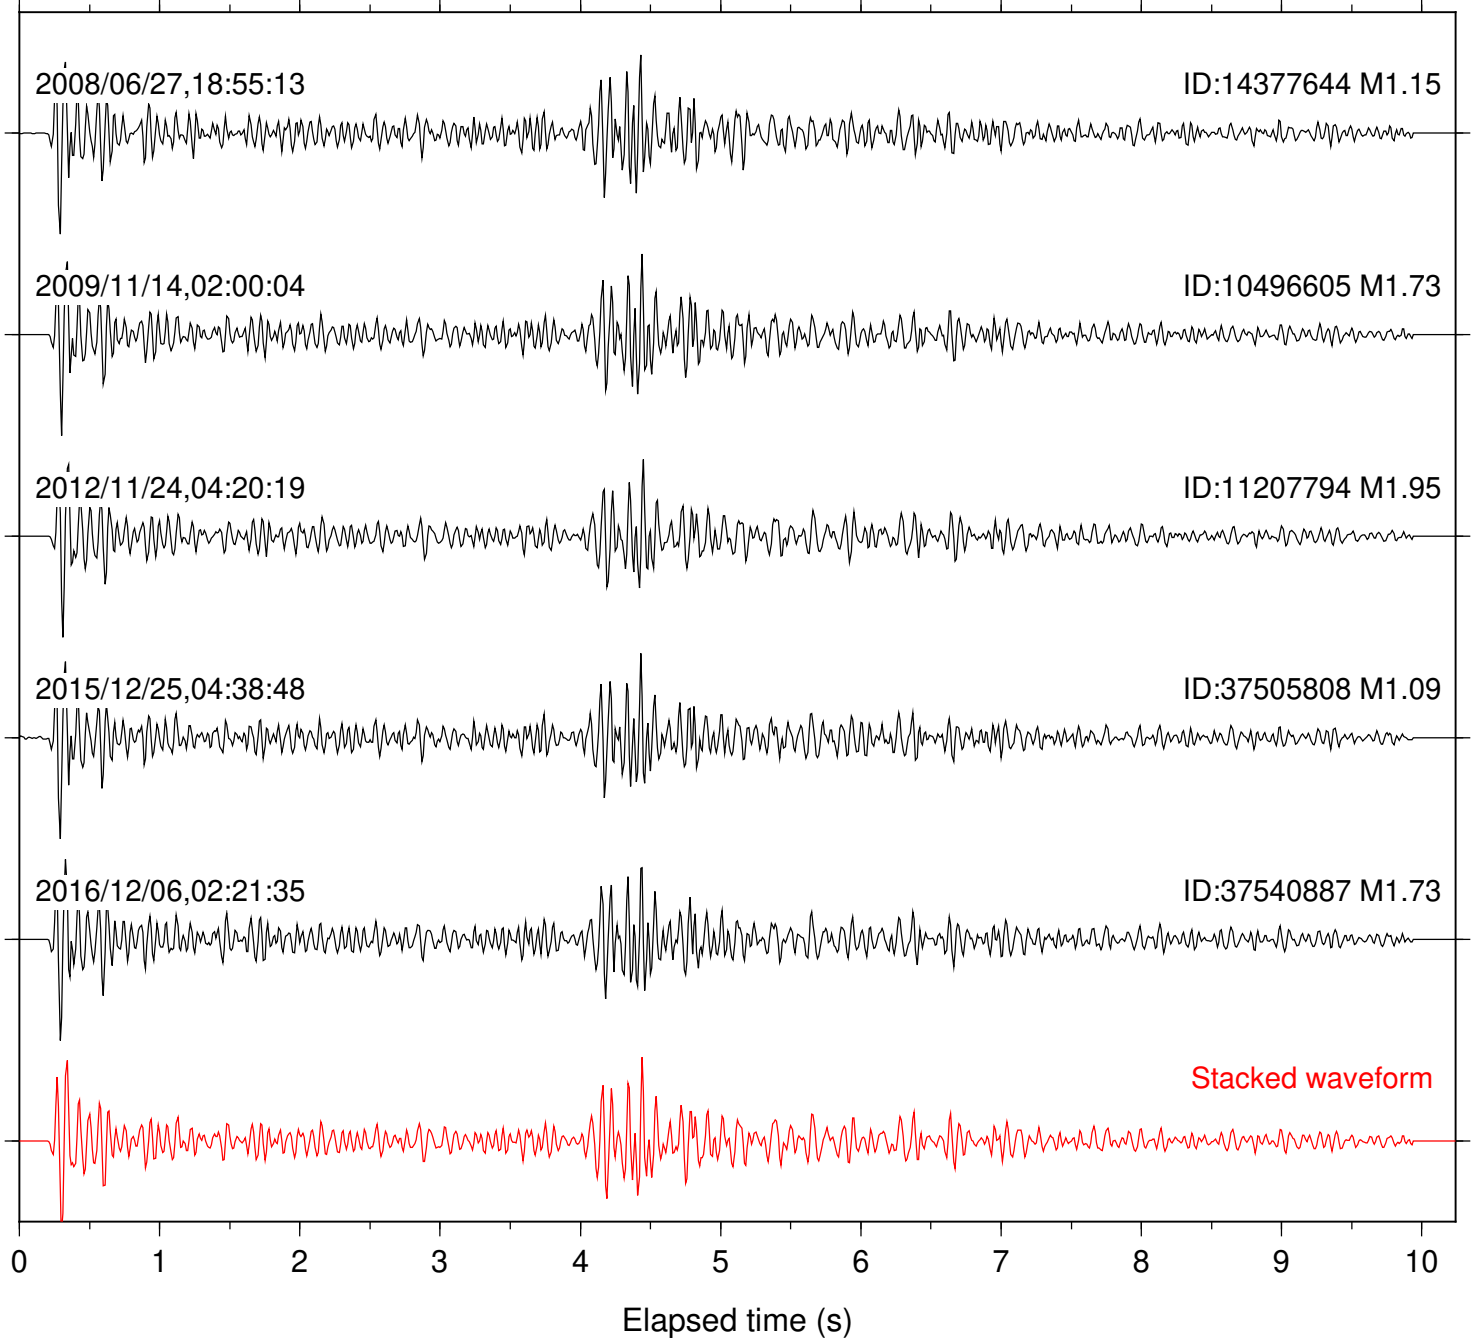

Station: B087 Com: EHZ

Focal depth: 11.62 km

Station: B088 Com: EHZ

Focal depth: 11.62 km

Station: B946 Com: EHZ

Focal depth: 11.62 km

Station: BZN Com: HHZ

Focal depth: 11.62 km

Station: FRD Com: HHZ

Focal depth: 11.62 km

Station: LAQ Com: EHZ

Focal depth: 15.46 km

Station: LVA2 Com: HHZ

Focal depth: 11.62 km

Station: MIR Com: EHZ

Focal depth: 11.59 km

Station: PFO Com: HHZ

Focal depth: 11.62 km

Station: PMD Com: HHZ

Focal depth: 11.62 km

Station: SND Com: HHZ

Focal depth: 11.62 km

Station: TOR Com: HHZ

Focal depth: 11.62 km

Station: TRO Com: HHZ

Focal depth: 11.60 km

Station: YAQ Com: HHZ

Focal depth: 11.59 km

Station: YAQ Com: EHZ

Focal depth: 15.46 km