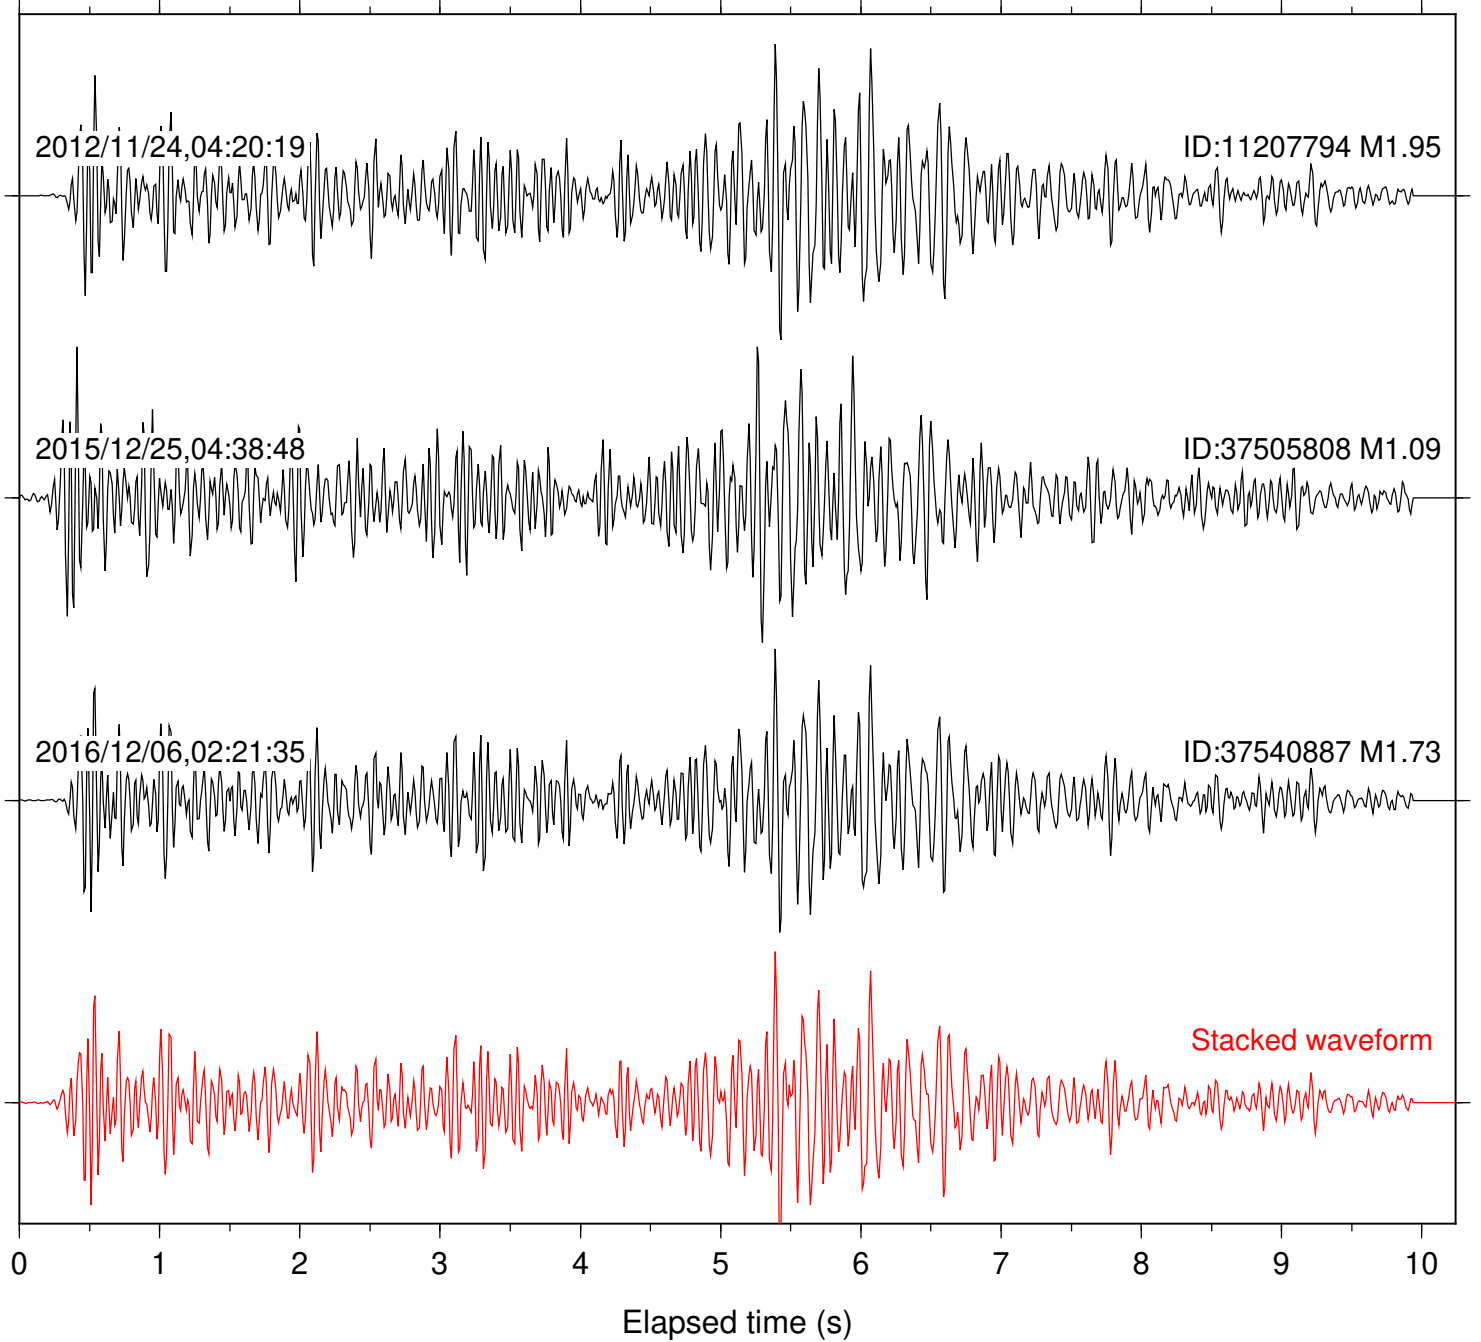

Station: AGA Com: HHZ

Focal depth: 11.60 km

Station: B082 Com: EHZ

Focal depth: 11.62 km

Station: B084 Com: EHZ

Focal depth: 11.62 km

Station: B086 Com: EHZ

Focal depth: 11.62 km

Station: B087 Com: EHZ

Focal depth: 11.62 km

Station: B088 Com: EHZ

Focal depth: 11.62 km

Station: B946 Com: EHZ

Focal depth: 11.62 km

Station: BZN Com: HHZ

Focal depth: 11.62 km

Station: FRD Com: HHZ

Focal depth: 11.62 km

Station: LAQ Com: EHZ

Focal depth: 15.46 km

Station: LVA2 Com: HHZ

Focal depth: 11.62 km

Station: MIR Com: EHZ

Focal depth: 11.59 km

Station: TRO Com: HHZ

Focal depth: 11.60 km

Station: YAQ Com: HHZ

Focal depth: 11.59 km

Station: YAQ Com: EHZ

Focal depth: 15.46 km