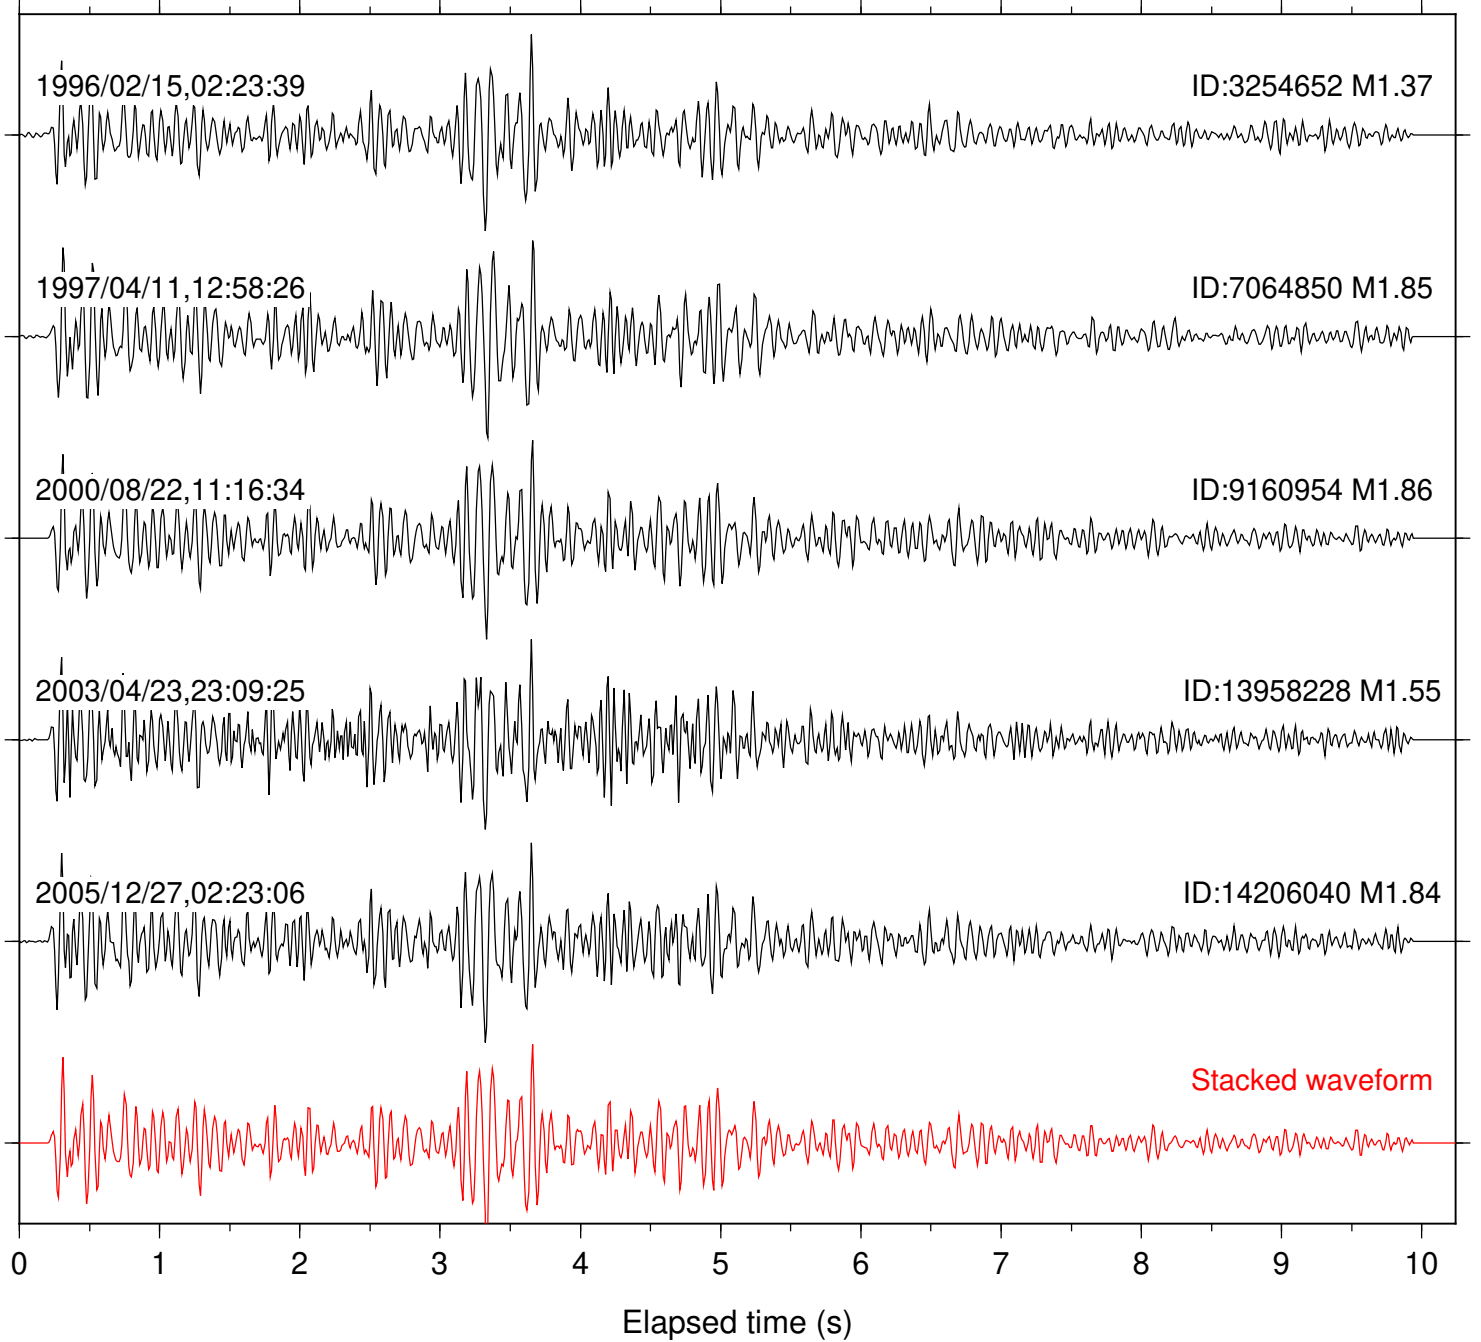

Station: B087 Com: EHZ

Focal depth: 11.62 km

Station: B088 Com: EHZ

Focal depth: 11.62 km

Station: B946 Com: EHZ

Focal depth: 11.62 km

Station: BZN Com: HHZ

Focal depth: 11.62 km

Station: FRD Com: HHZ

Focal depth: 11.62 km

Station: LAQ Com: EHZ

Focal depth: 15.46 km

Station: LVA2 Com: HHZ

Focal depth: 11.62 km

Station: MIR Com: EHZ

Focal depth: 11.59 km

Station: PFO Com: HHZ

Focal depth: 11.62 km

Station: PMD Com: HHZ

Focal depth: 11.62 km

Station: SND Com: HHZ

Focal depth: 11.62 km

Station: TOR Com: HHZ

Focal depth: 11.62 km

Station: TRO Com: HHZ

Focal depth: 11.60 km

Station: YAQ Com: HHZ

Focal depth: 11.59 km

Station: YAQ Com: EHZ

Focal depth: 15.46 km