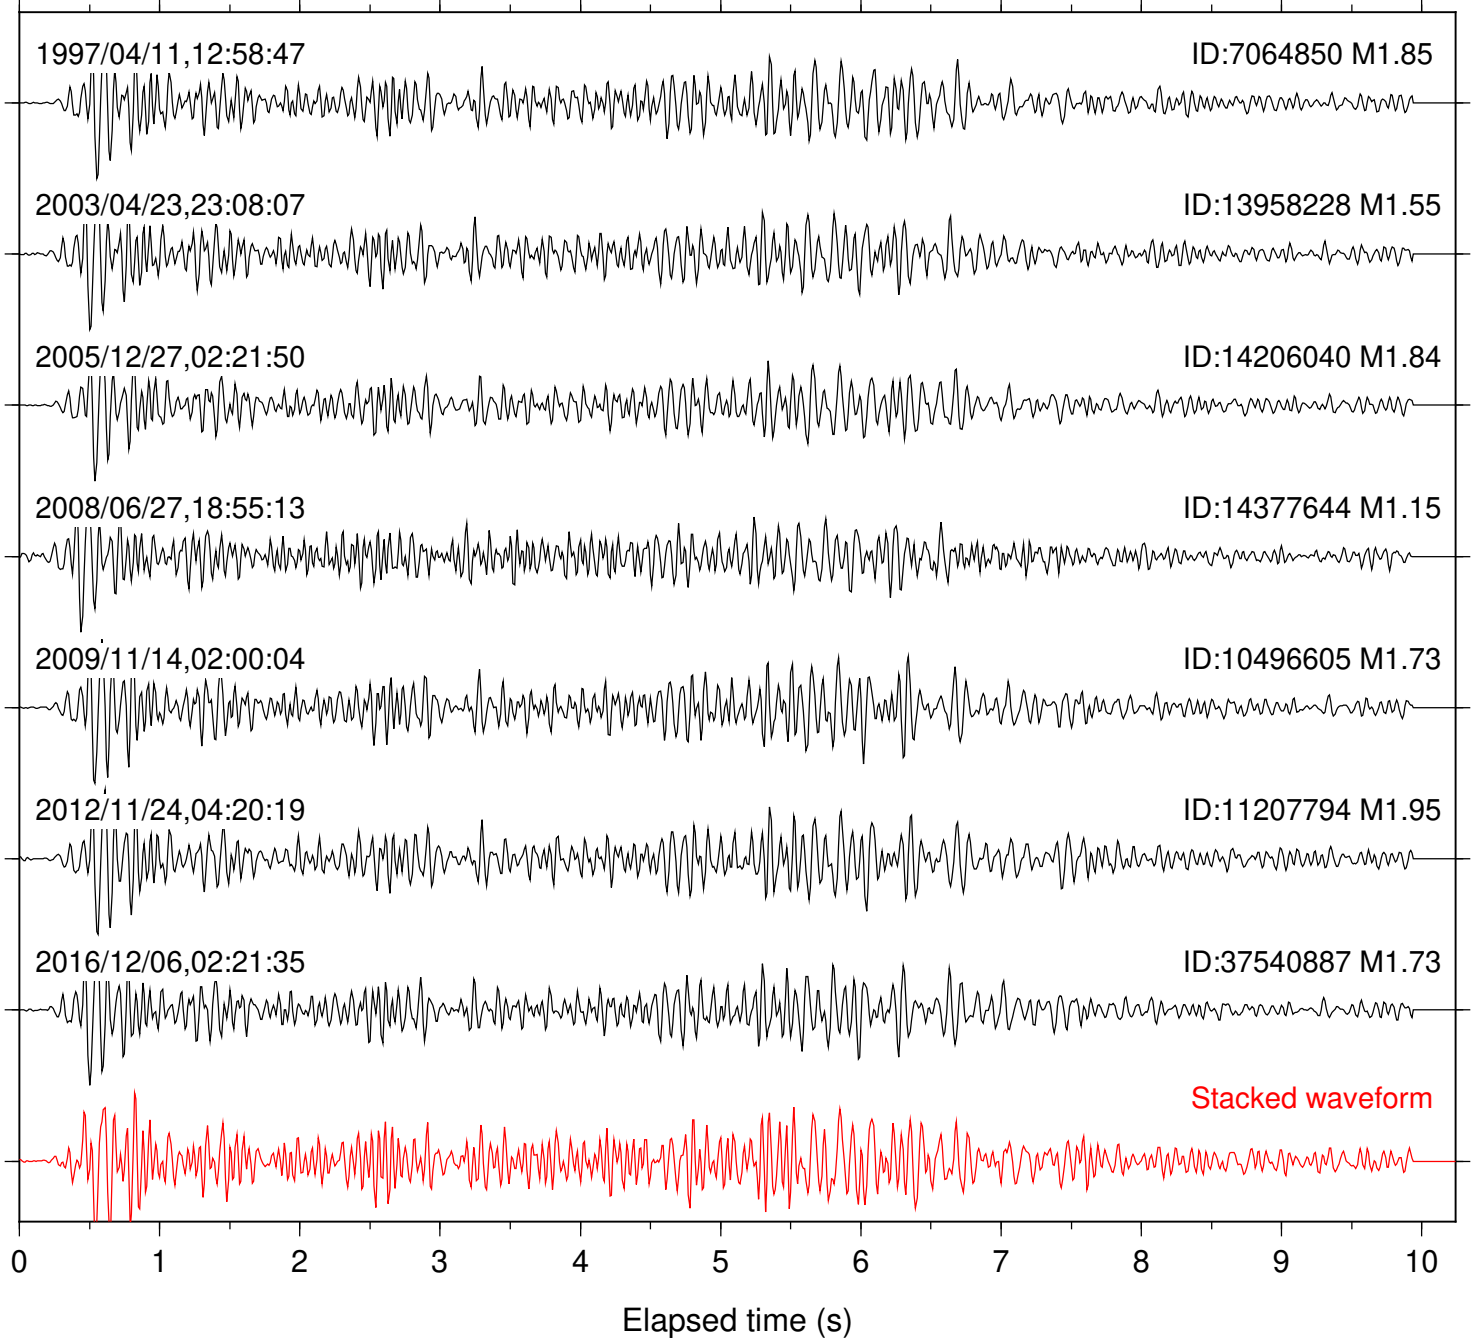

Station: AGA Com: HHZ

Focal depth: 11.60 km

Station: B082 Com: EHZ

Focal depth: 11.62 km

Station: B084 Com: EHZ

Focal depth: 11.62 km

Station: B086 Com: EHZ

Focal depth: 11.62 km

Station: FRD Com: HHZ

Focal depth: 11.62 km

Station: LAQ Com: EHZ

Focal depth: 15.46 km

Station: LVA2 Com: HHZ

Focal depth: 11.62 km

Station: MIR Com: EHZ

Focal depth: 11.59 km

Station: PFO Com: HHZ

Focal depth: 11.62 km

Station: PMD Com: HHZ

Focal depth: 11.62 km

Station: SND Com: HHZ

Focal depth: 11.62 km

Station: TOR Com: HHZ

Focal depth: 11.62 km

Station: TRO Com: HHZ

Focal depth: 11.60 km

Station: YAQ Com: HHZ

Focal depth: 11.59 km

Station: YAQ Com: EHZ

Focal depth: 15.46 km