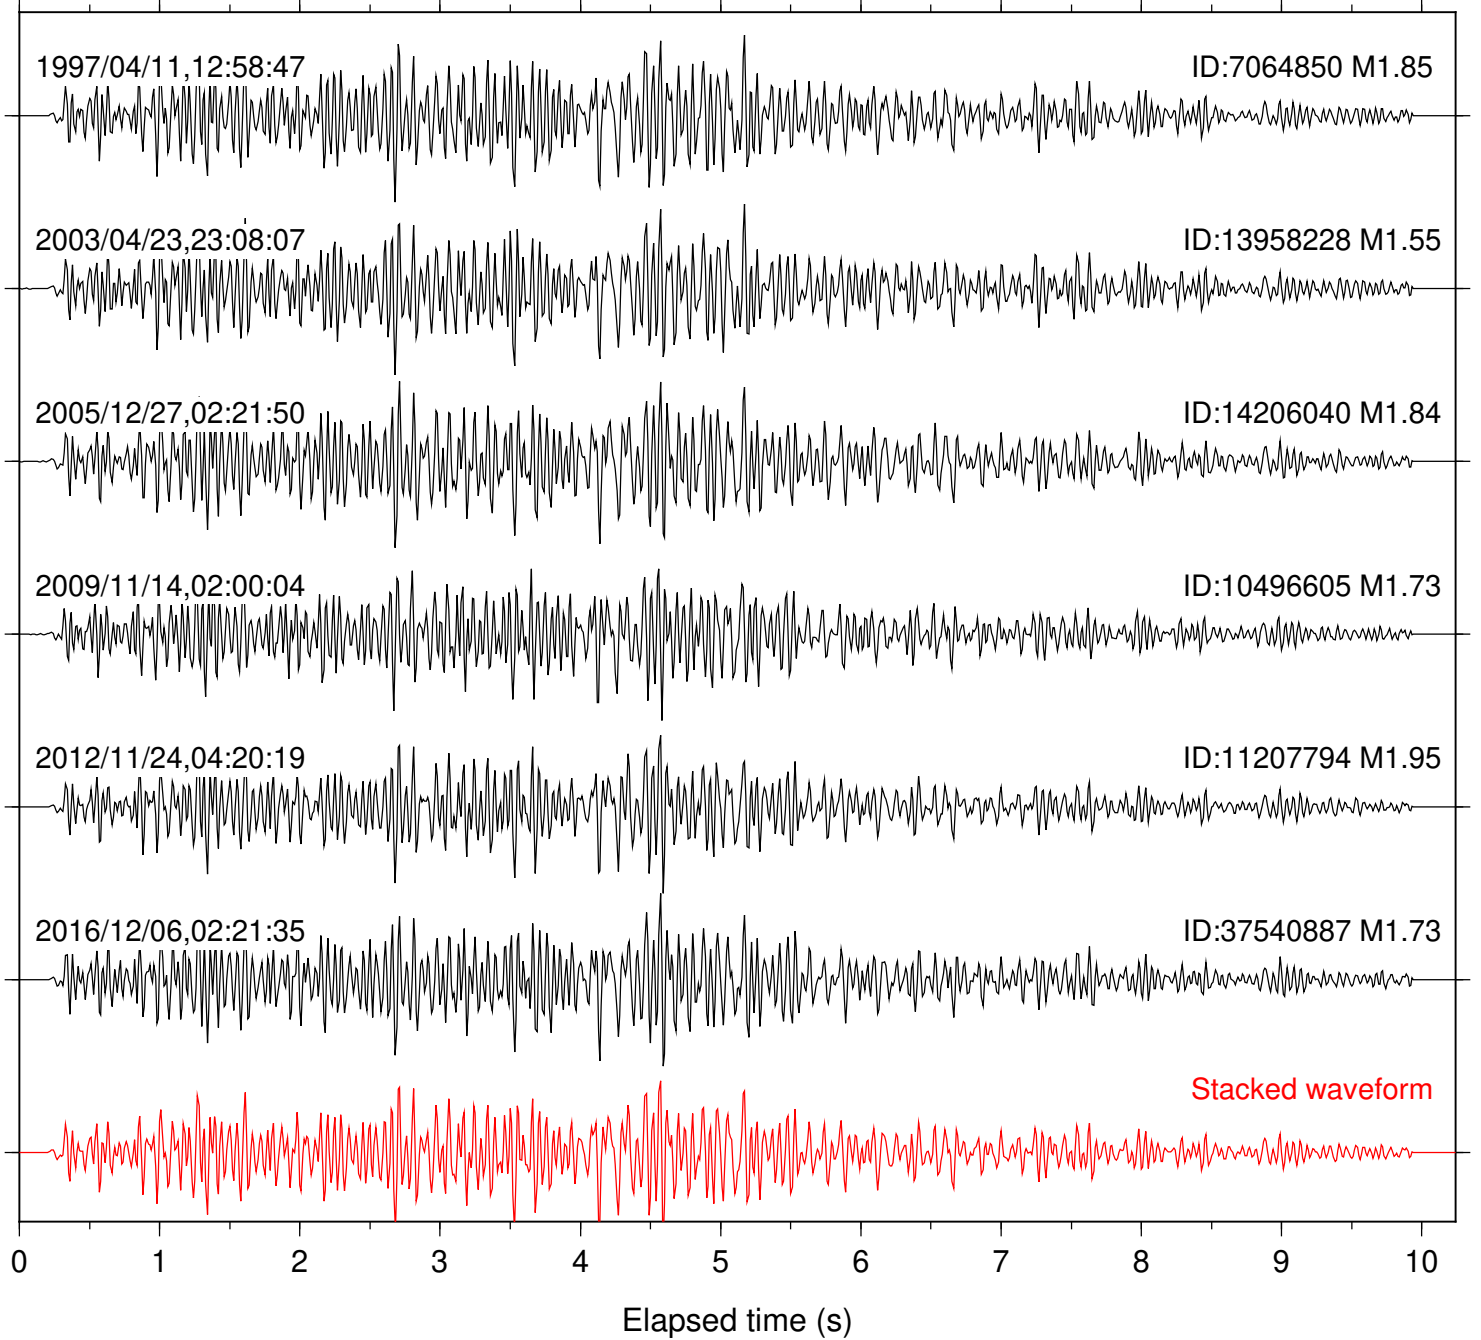

Station: B087 Com: EHZ

Focal depth: 11.62 km

Station: B088 Com: EHZ

Focal depth: 11.62 km

Station: B946 Com: EHZ

Focal depth: 11.62 km

Station: BZN Com: HHZ

Focal depth: 11.62 km

Station: FRD Com: HHZ

Focal depth: 11.62 km

Station: LAQ Com: EHZ

Focal depth: 15.46 km

Station: LVA2 Com: HHZ

Focal depth: 11.62 km

Station: MIR Com: EHZ

Focal depth: 11.59 km

Station: PFO Com: HHZ

Focal depth: 11.62 km

Station: PMD Com: HHZ

Focal depth: 11.62 km

Station: SND Com: HHZ

Focal depth: 11.62 km

Station: TOR Com: HHZ

Focal depth: 11.62 km

Station: TRO Com: HHZ

Focal depth: 11.60 km

Station: YAQ Com: HHZ

Focal depth: 11.59 km

Station: YAQ Com: EHZ

Focal depth: 15.46 km