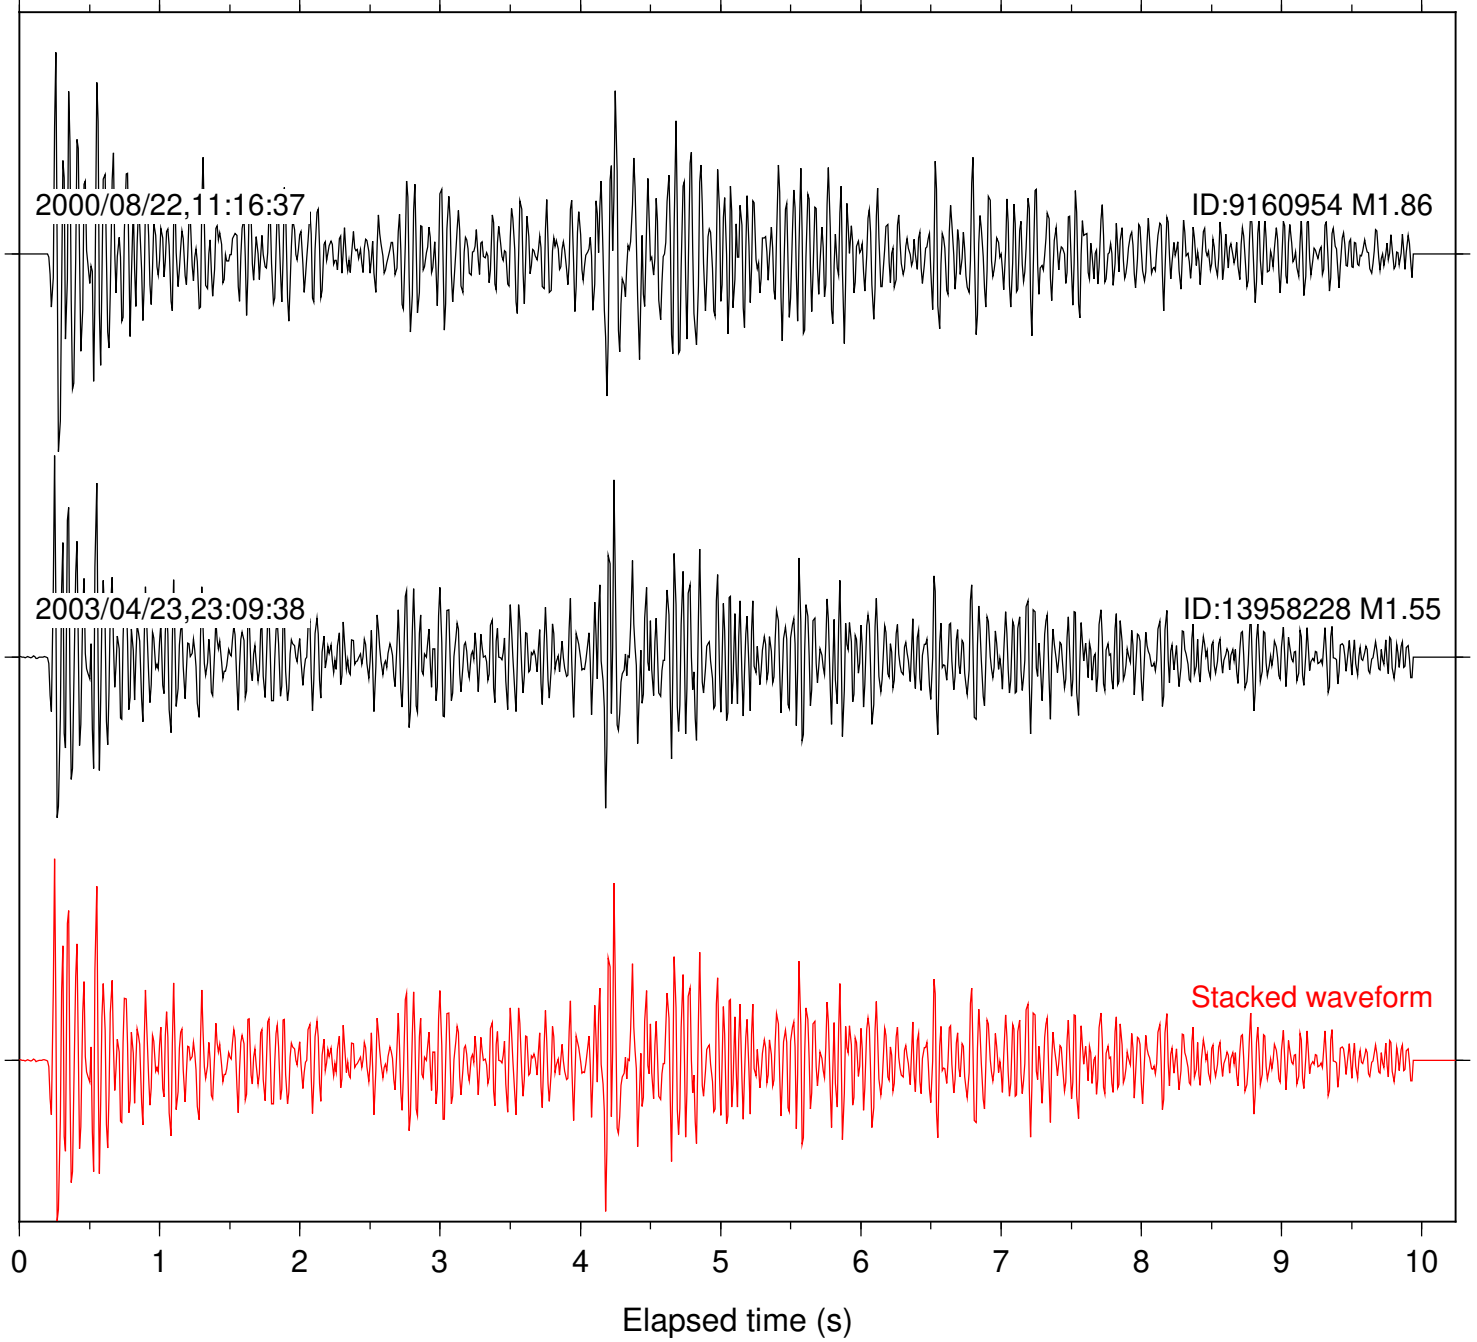

Station: AGA Com: HHZ

Focal depth: 11.60 km

Station: B082 Com: EHZ

Focal depth: 11.62 km

Station: B084 Com: EHZ

Focal depth: 11.62 km

Station: B086 Com: EHZ

Focal depth: 11.62 km

Station: B087 Com: EHZ

Focal depth: 11.62 km

Station: B088 Com: EHZ

Focal depth: 11.62 km

Station: B946 Com: EHZ

Focal depth: 11.62 km

Station: BZN Com: HHZ

Focal depth: 11.62 km

Station: FRD Com: HHZ

Focal depth: 11.62 km

Station: LAQ Com: EHZ

Focal depth: 15.46 km

Station: LVA2 Com: HHZ

Focal depth: 11.62 km

Station: MIR Com: EHZ

Focal depth: 11.59 km

Station: TRO Com: HHZ

Focal depth: 11.60 km

Station: YAQ Com: HHZ

Focal depth: 11.59 km

Station: YAQ Com: EHZ

Focal depth: 15.46 km