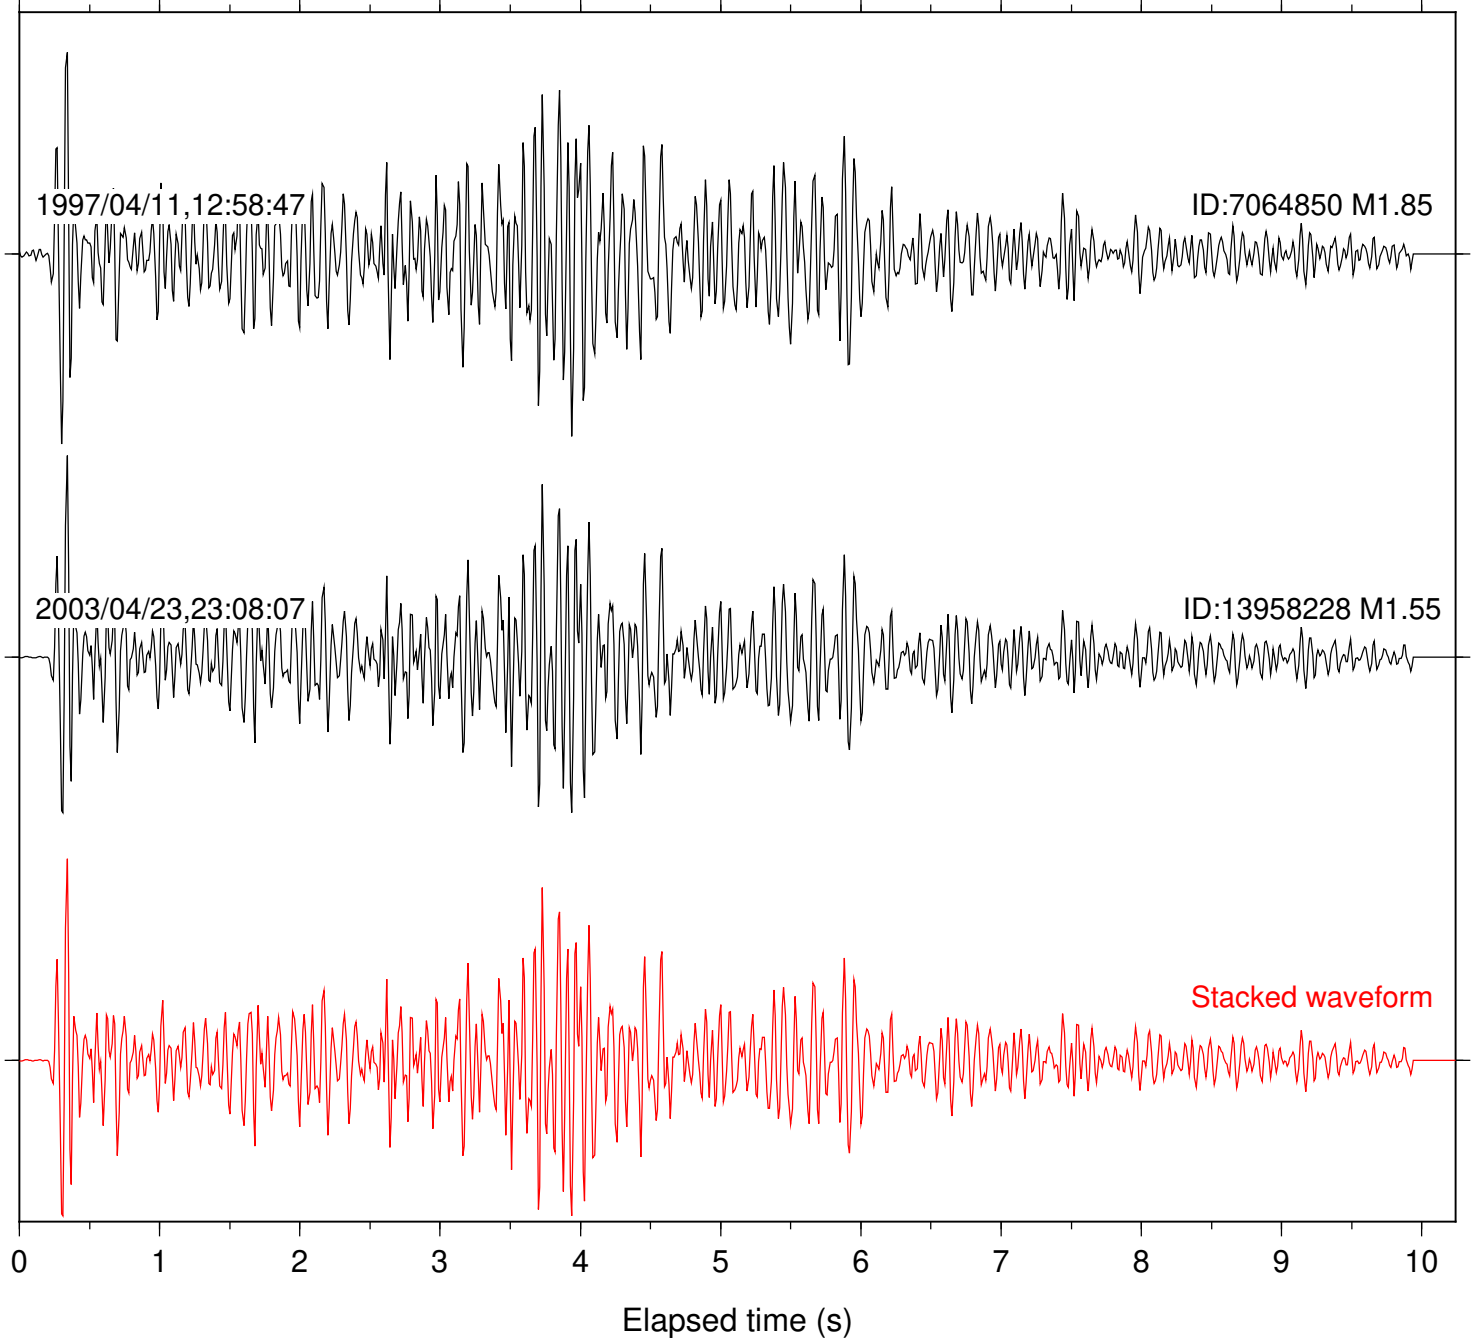

Station: AGA Com: HHZ

Focal depth: 11.60 km

Station: B082 Com: EHZ

Focal depth: 11.62 km

Station: B084 Com: EHZ

Focal depth: 11.62 km

Station: B086 Com: EHZ

Focal depth: 11.62 km

Station: FRD Com: HHZ

Focal depth: 11.62 km

Station: LAQ Com: EHZ

Focal depth: 15.46 km

Station: LVA2 Com: HHZ

Focal depth: 11.62 km

Station: MIR Com: EHZ

Focal depth: 11.59 km

Station: PFO Com: HHZ

Focal depth: 11.62 km

Station: PMD Com: HHZ

Focal depth: 11.62 km

Station: SND Com: HHZ

Focal depth: 11.62 km

Station: TOR Com: HHZ

Focal depth: 11.62 km

Station: TRO Com: HHZ

Focal depth: 11.60 km

Station: YAQ Com: HHZ

Focal depth: 11.59 km

Station: YAQ Com: EHZ

Focal depth: 15.46 km