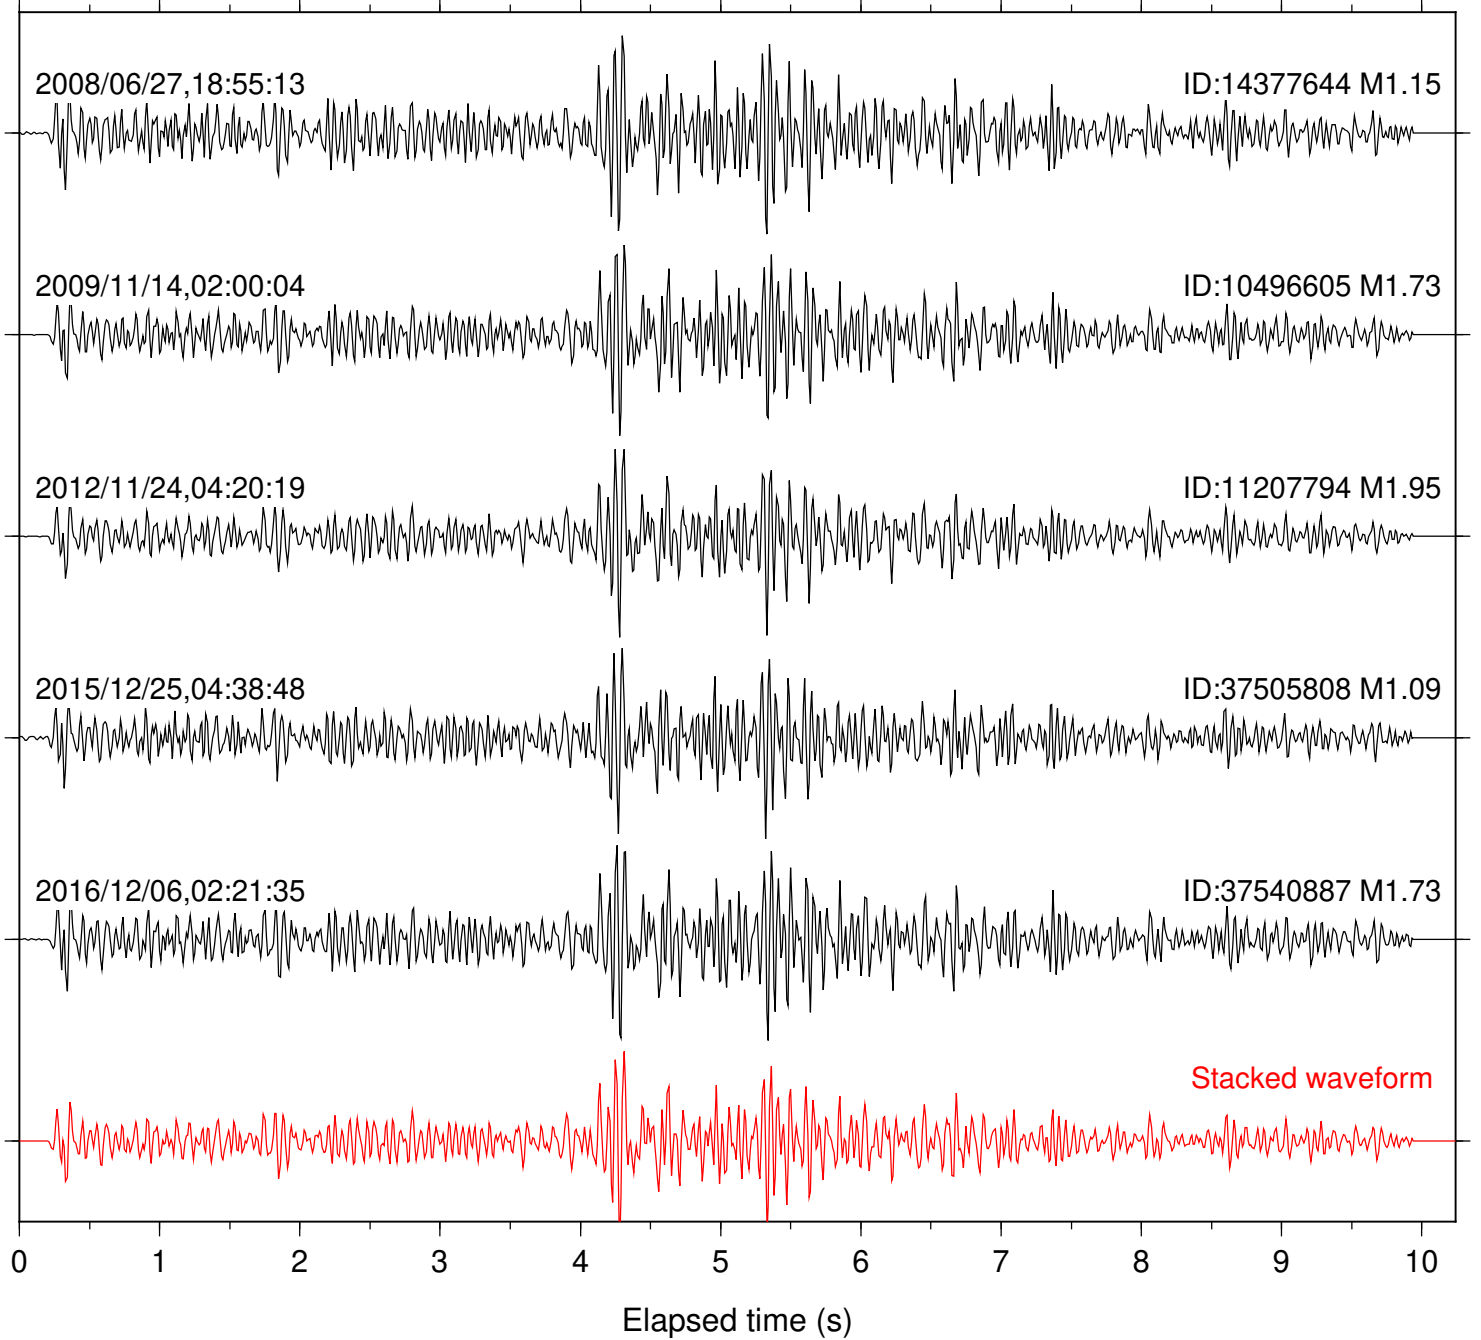

Station: AGA Com: HHZ

Focal depth: 11.60 km

Station: B082 Com: EHZ

Focal depth: 11.62 km

Station: B084 Com: EHZ

Focal depth: 11.62 km

Station: B086 Com: EHZ

Focal depth: 11.62 km

Station: B087 Com: EHZ

Focal depth: 11.62 km

Station: B088 Com: EHZ

Focal depth: 11.62 km

Station: B946 Com: EHZ

Focal depth: 11.62 km

Station: BZN Com: HHZ

Focal depth: 11.62 km

Station: FRD Com: HHZ

Focal depth: 11.62 km

Station: LAQ Com: EHZ

Focal depth: 15.46 km

Station: LVA2 Com: HHZ

Focal depth: 11.62 km

Station: MIR Com: EHZ

Focal depth: 11.59 km

Station: TRO Com: HHZ

Focal depth: 11.60 km

Station: YAQ Com: HHZ

Focal depth: 11.59 km

Station: YAQ Com: EHZ

Focal depth: 15.46 km