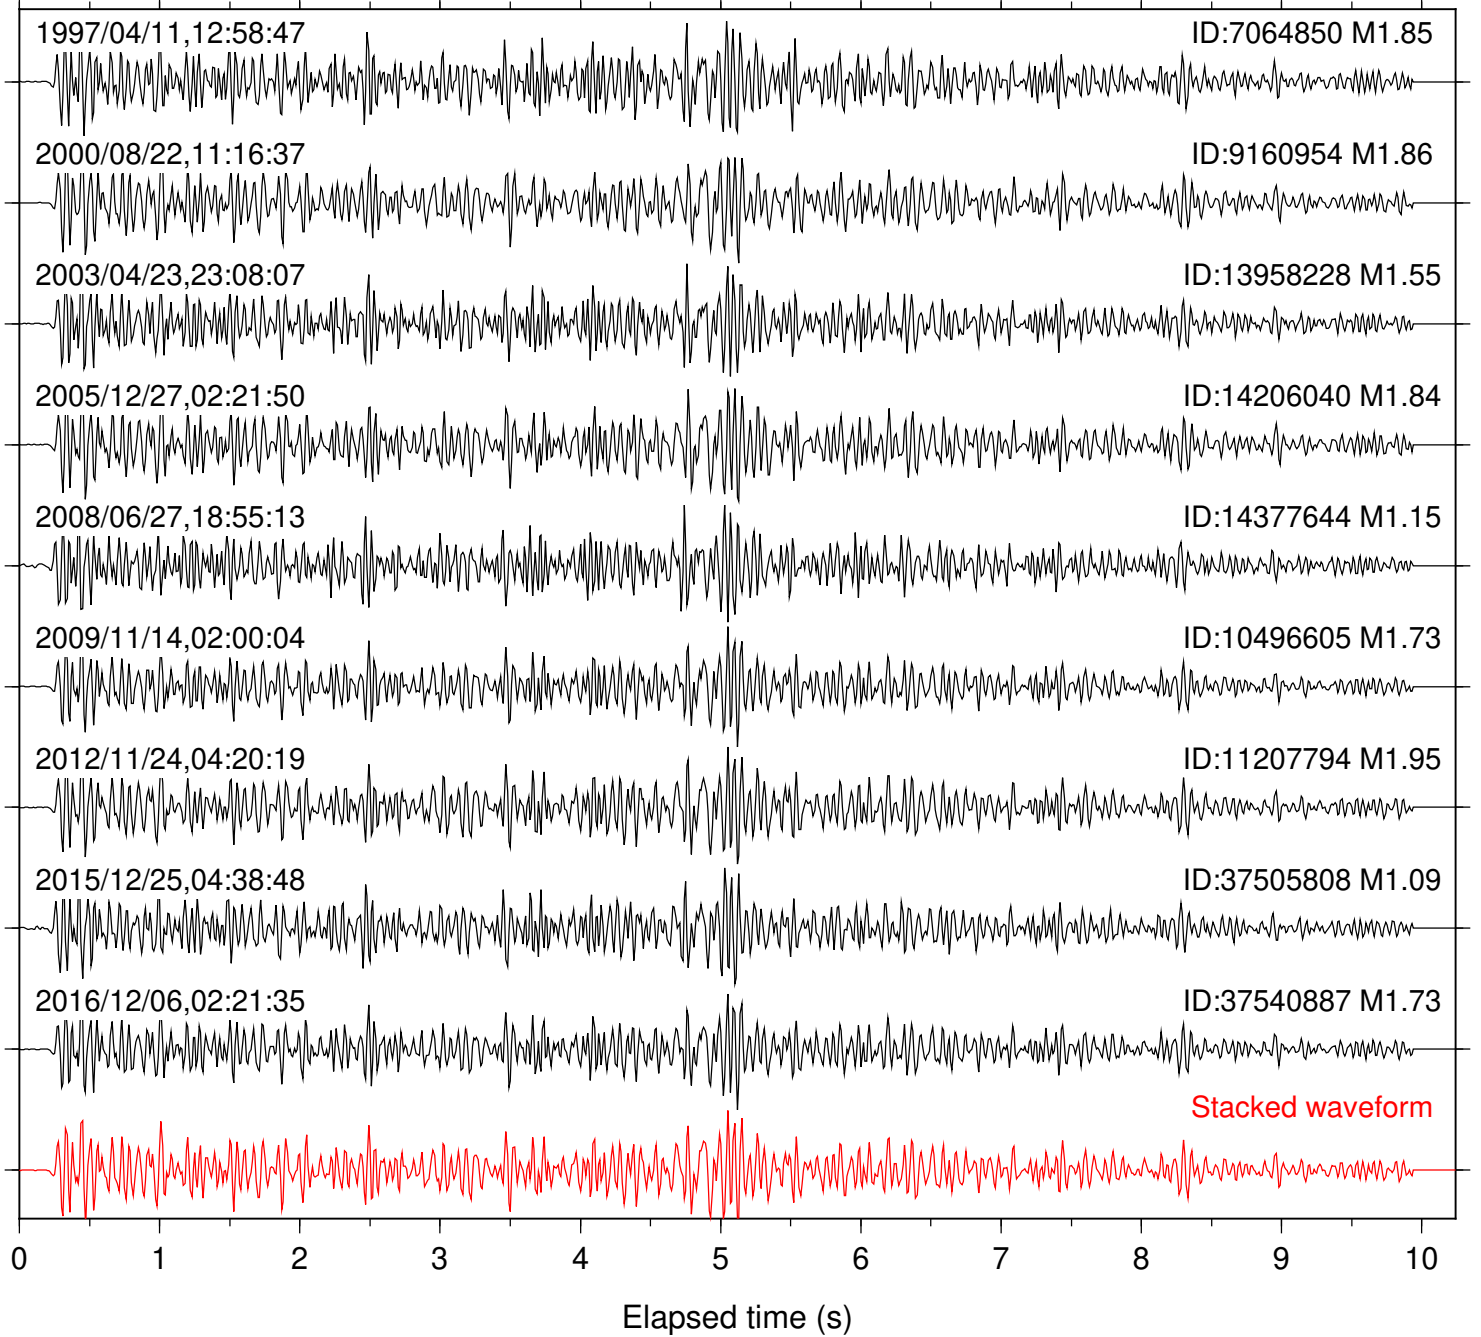

Station: AGA Com: HHZ

Focal depth: 11.60 km

Station: B082 Com: EHZ

Focal depth: 11.62 km

Station: B084 Com: EHZ

Focal depth: 11.62 km

Station: B086 Com: EHZ

Focal depth: 11.62 km

Station: B087 Com: EHZ

Focal depth: 11.62 km

Station: B088 Com: EHZ

Focal depth: 11.62 km

Station: B946 Com: EHZ

Focal depth: 11.62 km

Station: BZN Com: HHZ

Focal depth: 11.62 km

Station: FRD Com: HHZ

Focal depth: 11.62 km

Station: LAQ Com: EHZ

Focal depth: 15.46 km

Station: LVA2 Com: HHZ

Focal depth: 11.62 km

Station: MIR Com: EHZ

Focal depth: 11.59 km

Station: TRO Com: HHZ

Focal depth: 11.60 km

Station: YAQ Com: HHZ

Focal depth: 11.59 km

Station: YAQ Com: EHZ

Focal depth: 15.46 km