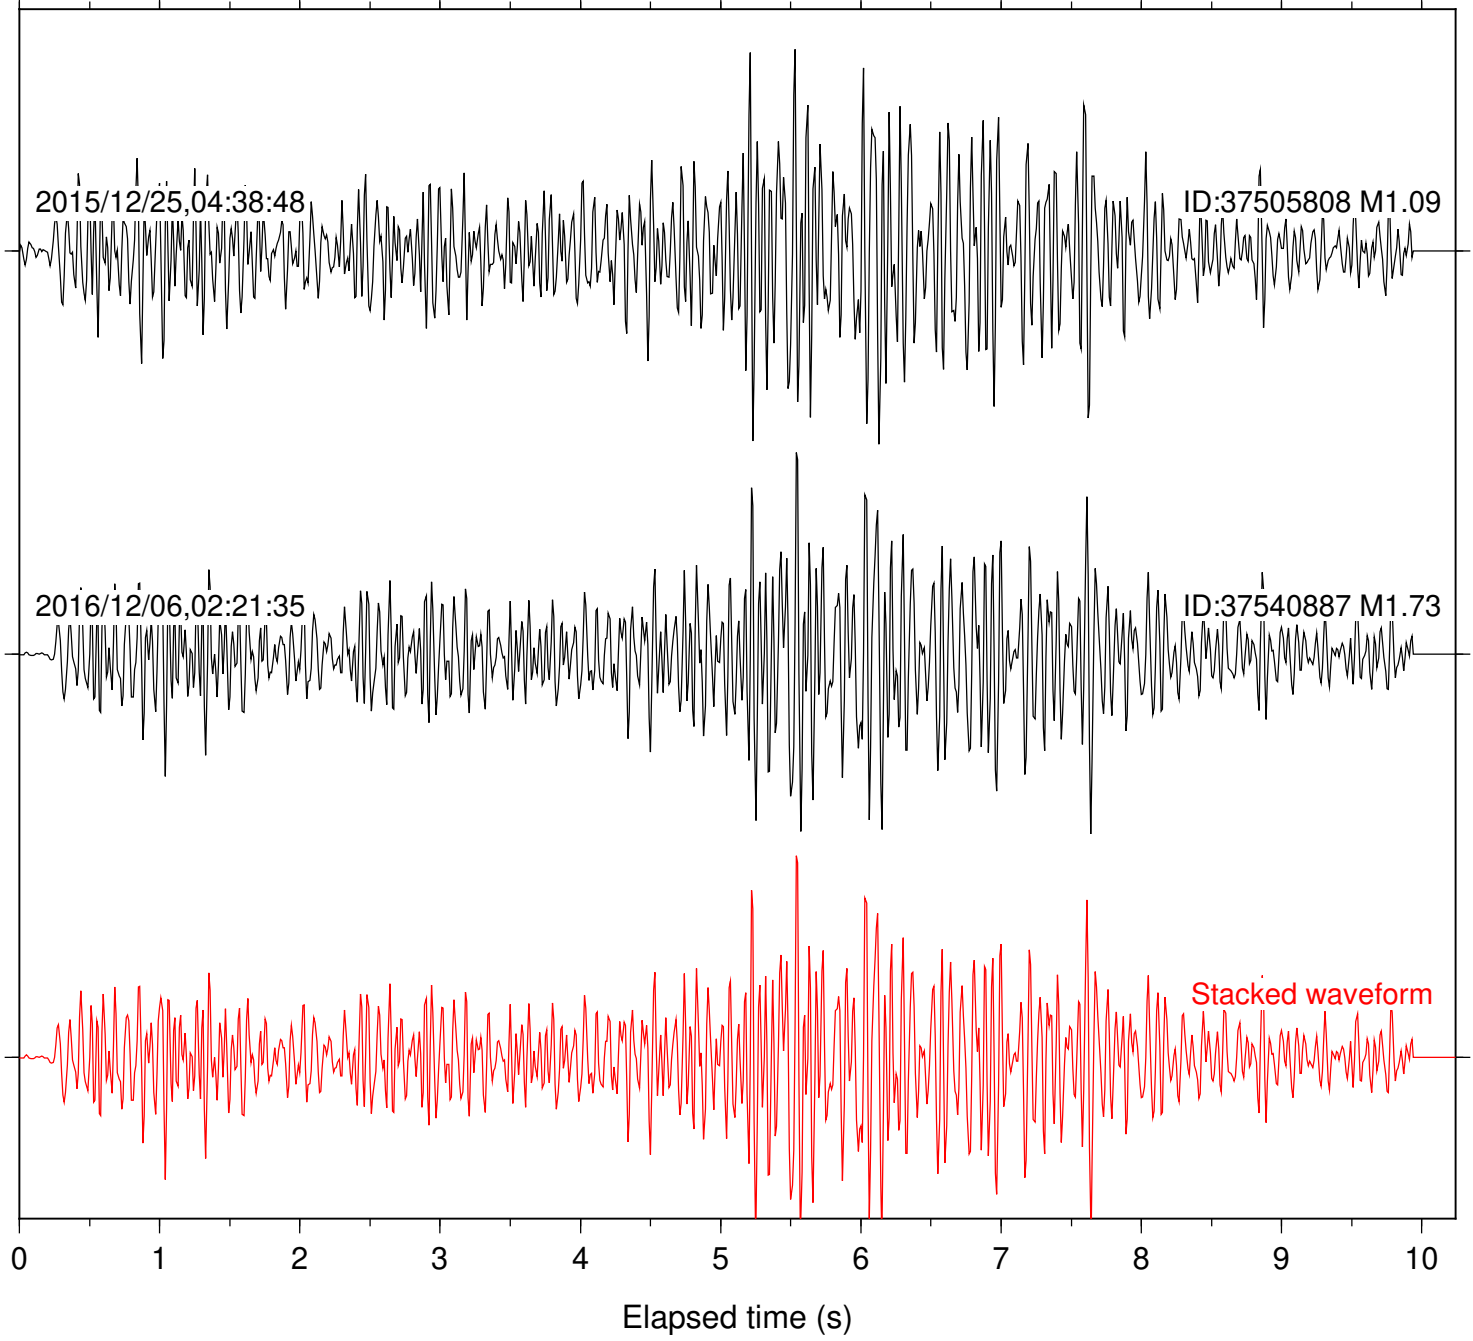

Station: AGA Com: HHZ

Focal depth: 11.60 km

Station: B082 Com: EHZ

Focal depth: 11.62 km

Station: B084 Com: EHZ

Focal depth: 11.62 km

Station: B086 Com: EHZ

Focal depth: 11.62 km

Station: B087 Com: EHZ

Focal depth: 11.62 km

Station: B088 Com: EHZ

Focal depth: 11.62 km

Station: B946 Com: EHZ

Focal depth: 11.62 km

Station: BZN Com: HHZ

Focal depth: 11.62 km

Station: FRD Com: HHZ

Focal depth: 11.62 km

Station: LAQ Com: EHZ

Focal depth: 15.46 km

Station: LVA2 Com: HHZ

Focal depth: 11.62 km

Station: MIR Com: EHZ

Focal depth: 11.59 km

Station: TRO Com: HHZ

Focal depth: 11.60 km

Station: YAQ Com: HHZ

Focal depth: 11.59 km

Station: YAQ Com: EHZ

Focal depth: 15.46 km