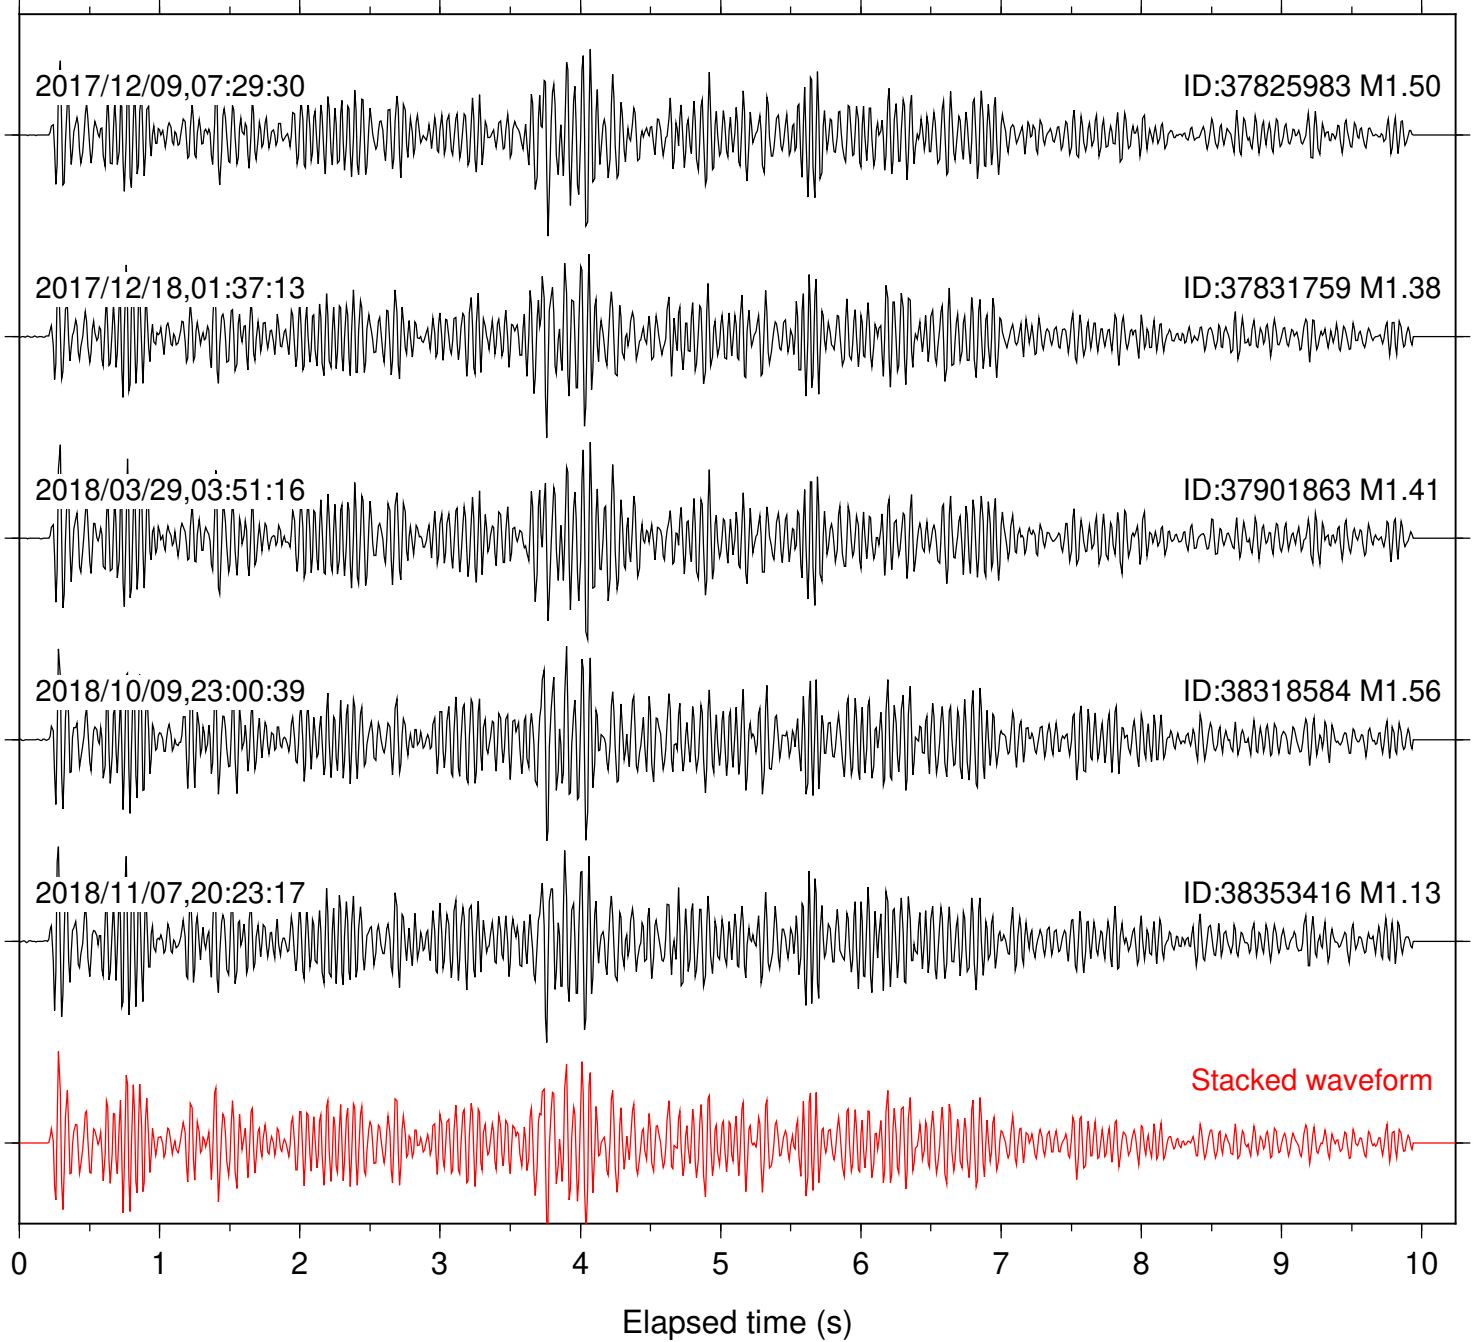

Station: BZN Com: HHZ

Focal depth: 6.83 km

Station: CRY Com: HHZ

Focal depth: 6.83 km

Station: CSH Com: HHZ

Focal depth: 6.83 km

Station: DGR Com: HHZ

Focal depth: 6.83 km

Station: DNR Com: HHZ

Focal depth: 6.78 km

Station: FRD Com: HHZ

Focal depth: 6.83 km

Station: HMT2 Com: HHZ

Focal depth: 6.83 km

Station: LVA2 Com: HHZ

Focal depth: 6.83 km

Station: PFO Com: HHZ

Focal depth: 6.83 km

Station: PLM Com: HHZ

Focal depth: 6.83 km

Station: POB2 Com: HHZ

Focal depth: 6.83 km

Station: RDM Com: HHZ

Focal depth: 6.83 km

Station: RRSP Com: HHZ

Focal depth: 6.83 km

Station: SND Com: HHZ

Focal depth: 6.83 km

Station: WMC Com: HHZ

Focal depth: 6.78 km