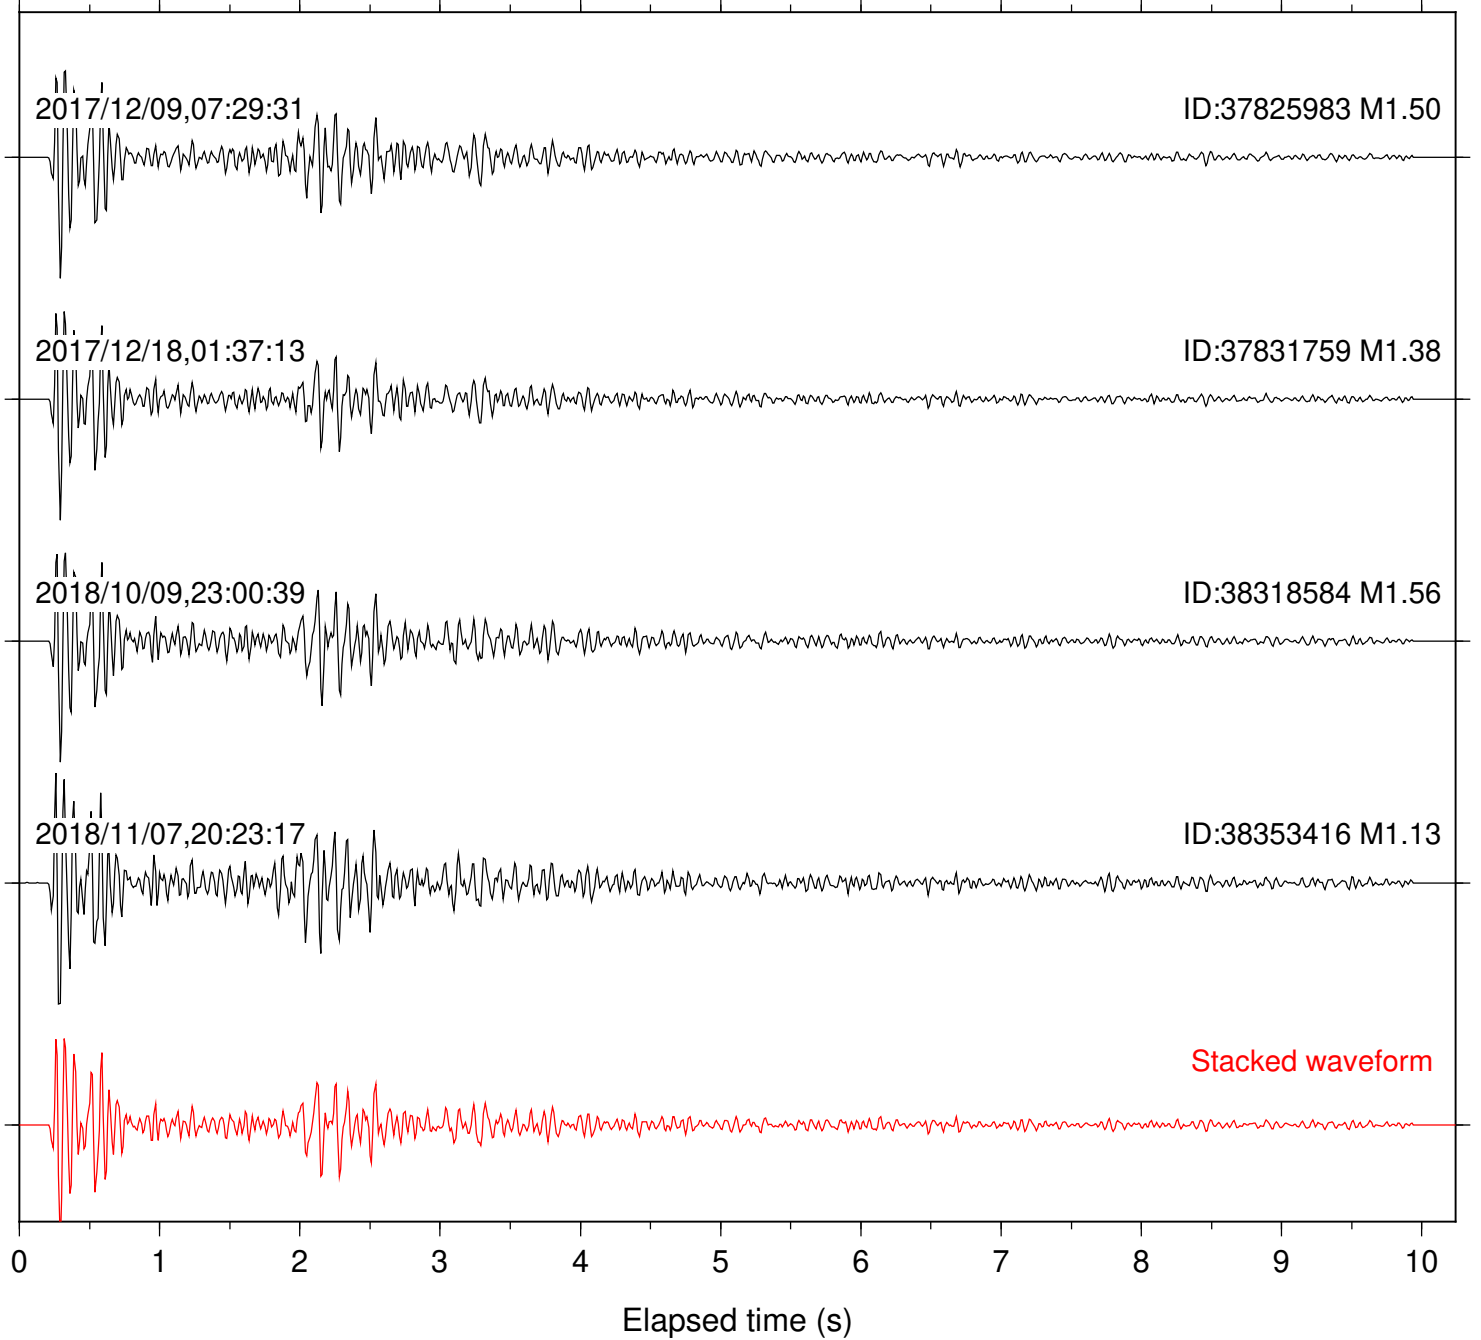

Station: B081 Com: EHZ

Focal depth: 6.83 km

Station: B082 Com: EHZ

Focal depth: 6.83 km

Station: B084 Com: EHZ

Focal depth: 6.83 km

Station: B087 Com: EHZ

Focal depth: 6.83 km

Station: B088 Com: EHZ

Focal depth: 6.83 km

Station: B093 Com: EHZ

Focal depth: 6.83 km

Station: B946 Com: EHZ

Focal depth: 6.83 km

Station: BAC Com: EHZ

Focal depth: 6.83 km

Station: DNR Com: HHZ

Focal depth: 6.78 km

Station: FRD Com: HHZ

Focal depth: 6.83 km

Station: HMT2 Com: HHZ

Focal depth: 6.83 km

Station: LVA2 Com: HHZ

Focal depth: 6.83 km

Station: RRSP Com: HHZ

Focal depth: 6.83 km

Station: SND Com: HHZ

Focal depth: 6.83 km

Station: WMC Com: HHZ

Focal depth: 6.78 km