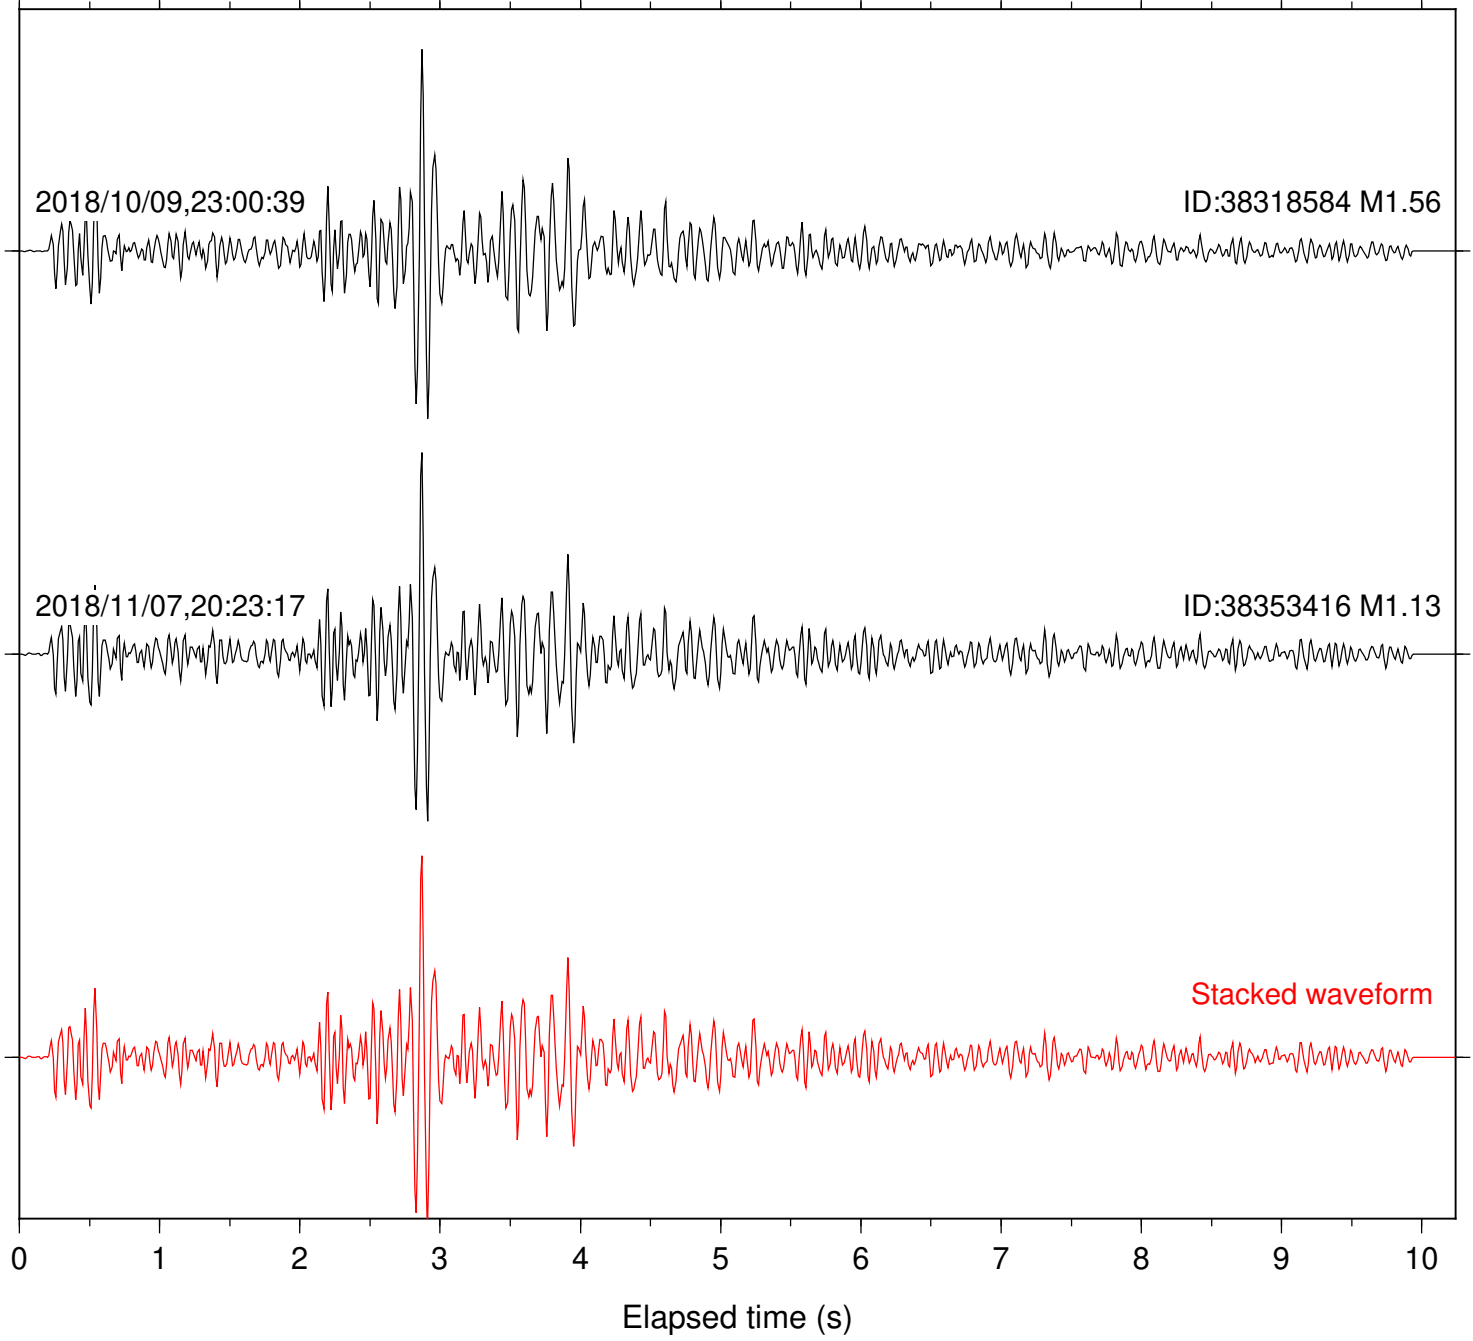

Station: B081 Com: EHZ

Focal depth: 6.83 km

Station: B082 Com: EHZ

Focal depth: 6.83 km

Station: B084 Com: EHZ

Focal depth: 6.83 km

Station: B087 Com: EHZ

Focal depth: 6.83 km

Station: B088 Com: EHZ

Focal depth: 6.83 km

Station: B093 Com: EHZ

Focal depth: 6.83 km

Station: B946 Com: EHZ

Focal depth: 6.83 km

Station: BAC Com: EHZ

Focal depth: 6.83 km

Station: DNR Com: HHZ

Focal depth: 6.78 km

Station: FRD Com: HHZ

Focal depth: 6.83 km

Station: HMT2 Com: HHZ

Focal depth: 6.83 km

Station: LVA2 Com: HHZ

Focal depth: 6.83 km

Station: RRSP Com: HHZ

Focal depth: 6.83 km

Station: SND Com: HHZ

Focal depth: 6.83 km

Station: WMC Com: HHZ

Focal depth: 6.78 km