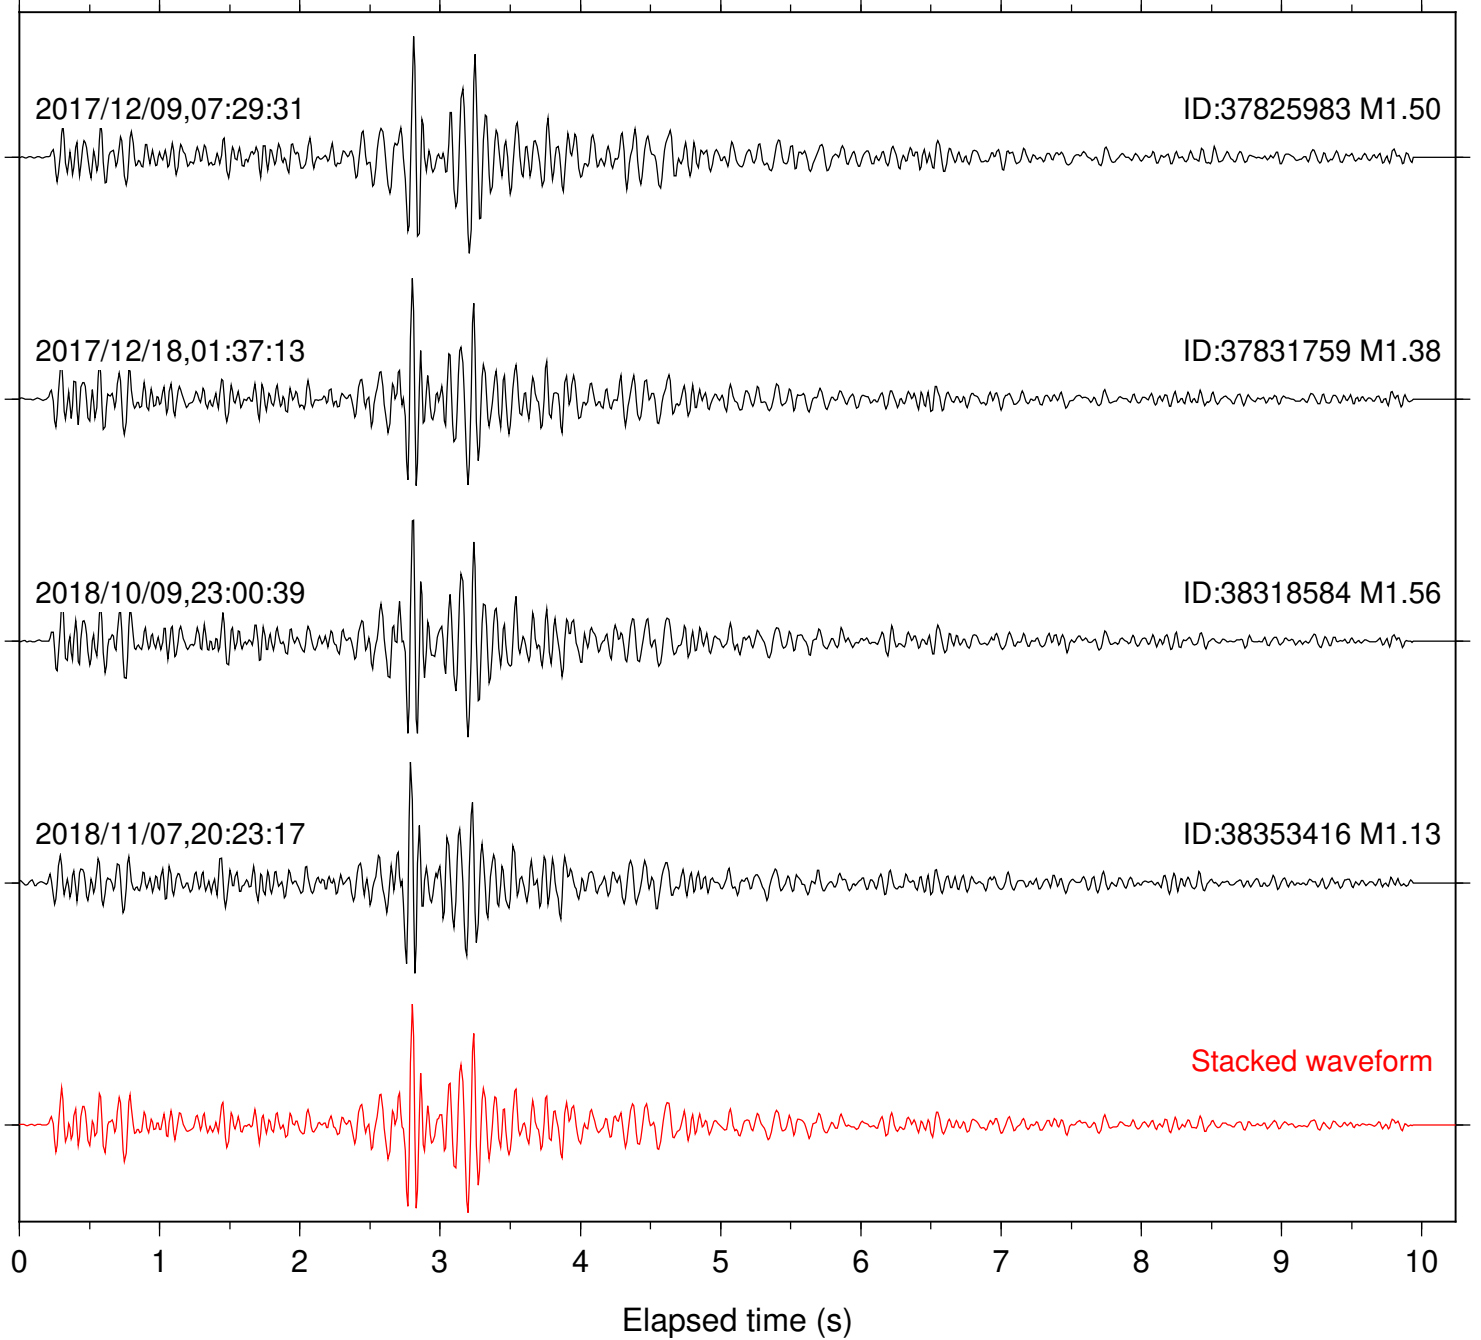

Station: DNR Com: HHZ

Focal depth: 6.78 km

Station: FRD Com: HHZ

Focal depth: 6.83 km

Station: HMT2 Com: HHZ

Focal depth: 6.83 km

Station: LVA2 Com: HHZ

Focal depth: 6.83 km

Station: PFO Com: HHZ

Focal depth: 6.83 km

Station: PLM Com: HHZ

Focal depth: 6.83 km

Station: POB2 Com: HHZ

Focal depth: 6.83 km

Station: RDM Com: HHZ

Focal depth: 6.83 km

Station: RRSP Com: HHZ

Focal depth: 6.83 km

Station: SND Com: HHZ

Focal depth: 6.83 km

Station: WMC Com: HHZ

Focal depth: 6.78 km