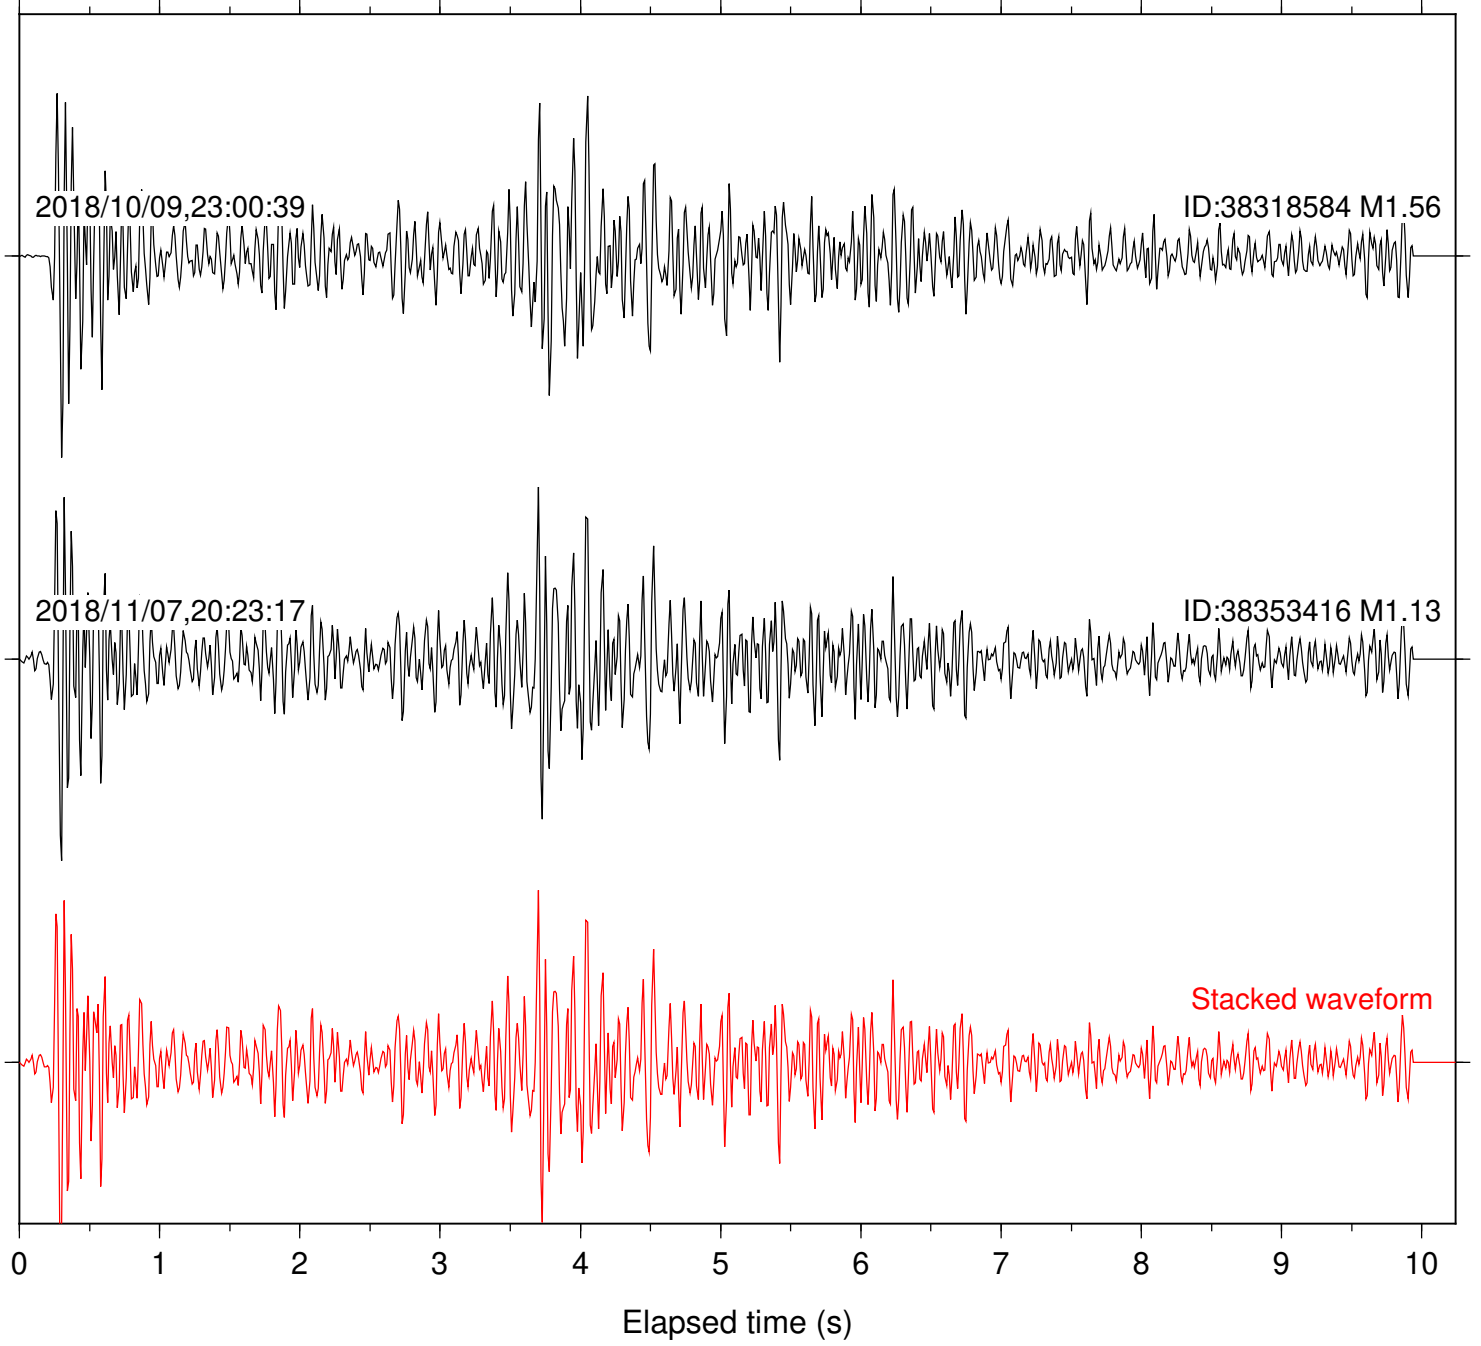

Station: B081 Com: EHZ

Focal depth: 6.83 km

Station: B082 Com: EHZ

Focal depth: 6.83 km

Station: B084 Com: EHZ

Focal depth: 6.83 km

Station: B087 Com: EHZ

Focal depth: 6.83 km

Station: B088 Com: EHZ

Focal depth: 6.83 km

Station: B093 Com: EHZ

Focal depth: 6.83 km

Station: B946 Com: EHZ

Focal depth: 6.83 km

Station: BAC Com: EHZ

Focal depth: 6.83 km

Station: DNR Com: HHZ

Focal depth: 6.78 km

Station: FRD Com: HHZ

Focal depth: 6.83 km

Station: HMT2 Com: HHZ

Focal depth: 6.83 km

Station: LVA2 Com: HHZ

Focal depth: 6.83 km

Station: RRSP Com: HHZ

Focal depth: 6.83 km

Station: SND Com: HHZ

Focal depth: 6.83 km

Station: WMC Com: HHZ

Focal depth: 6.78 km