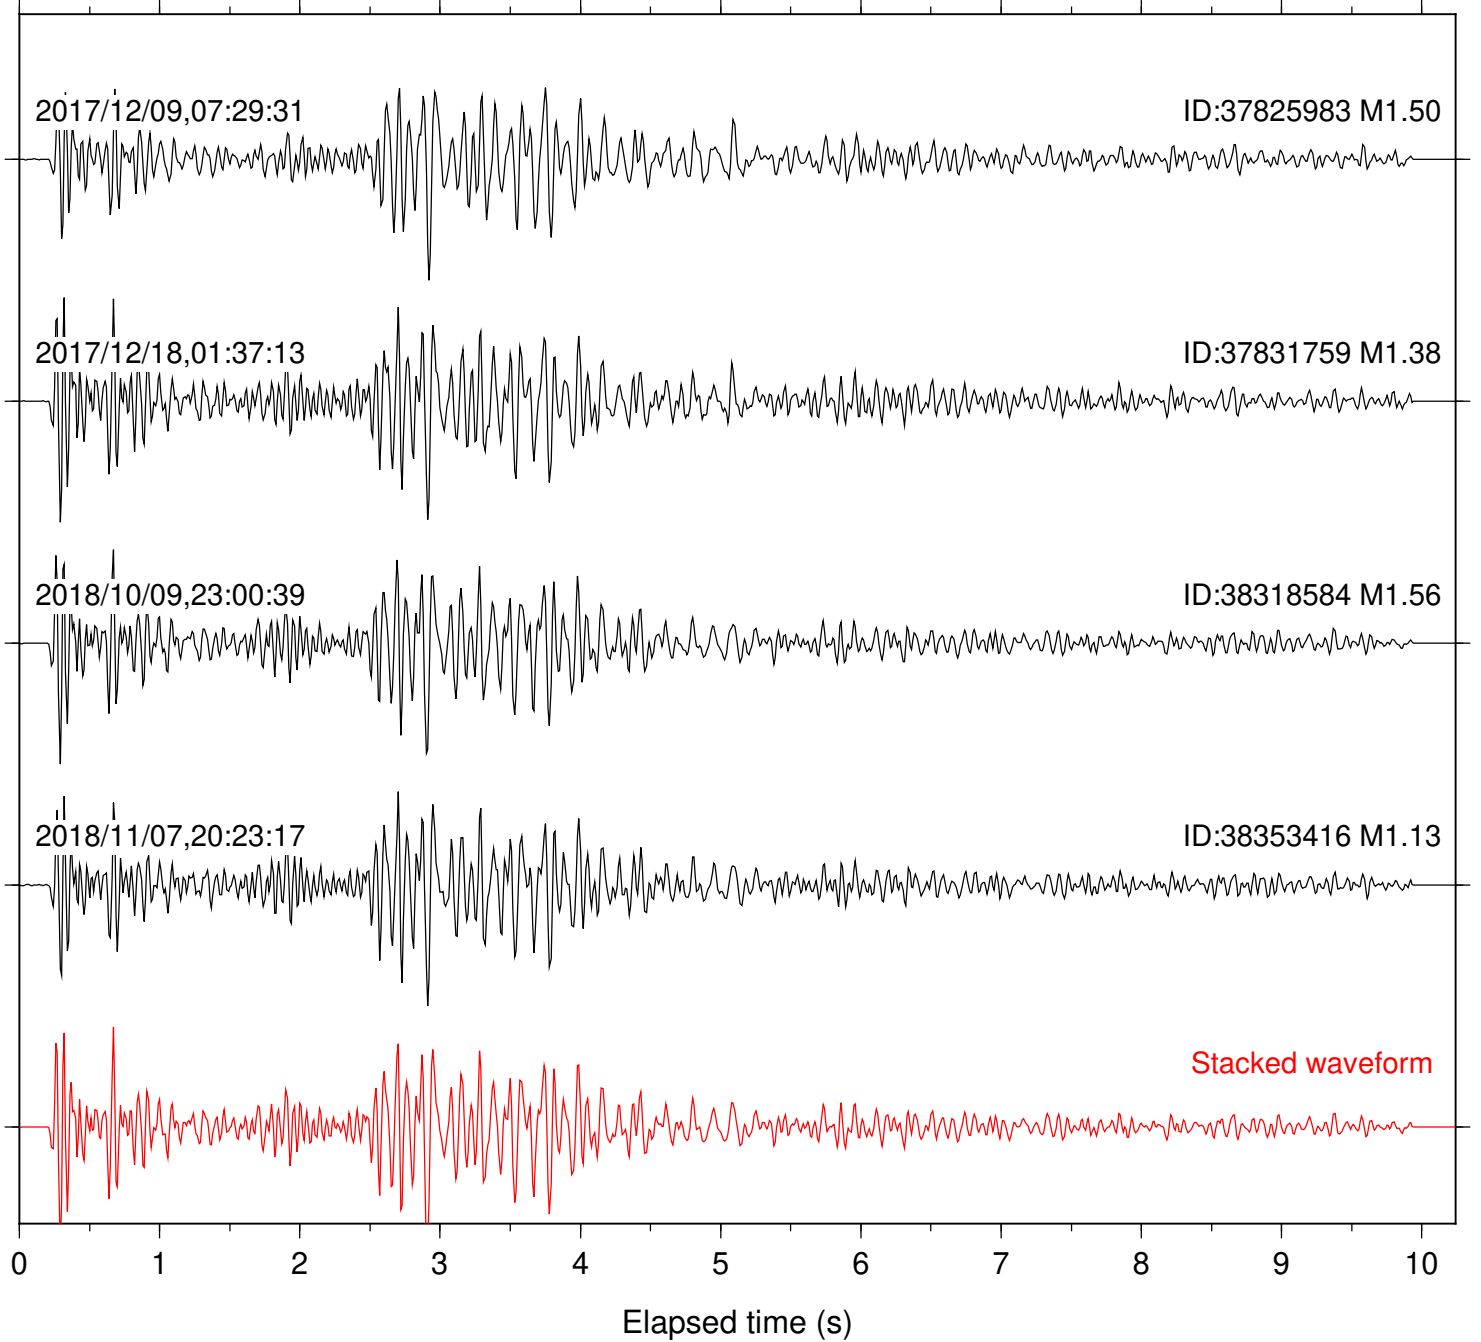

Station: B088 Com: EHZ

Focal depth: 6.83 km

Station: B093 Com: EHZ

Focal depth: 6.83 km

Station: B946 Com: EHZ

Focal depth: 6.83 km

Station: BAC Com: EHZ

Focal depth: 6.83 km

Station: BZN Com: HHZ

Focal depth: 6.83 km

Station: CRY Com: HHZ

Focal depth: 6.83 km

Station: CSH Com: HHZ

Focal depth: 6.83 km

Station: DGR Com: HHZ

Focal depth: 6.83 km

Station: DNR Com: HHZ

Focal depth: 6.78 km

Station: FRD Com: HHZ

Focal depth: 6.83 km

Station: HMT2 Com: HHZ

Focal depth: 6.83 km

Station: LVA2 Com: HHZ

Focal depth: 6.83 km

Station: RRSP Com: HHZ

Focal depth: 6.83 km

Station: SND Com: HHZ

Focal depth: 6.83 km

Station: WMC Com: HHZ

Focal depth: 6.78 km