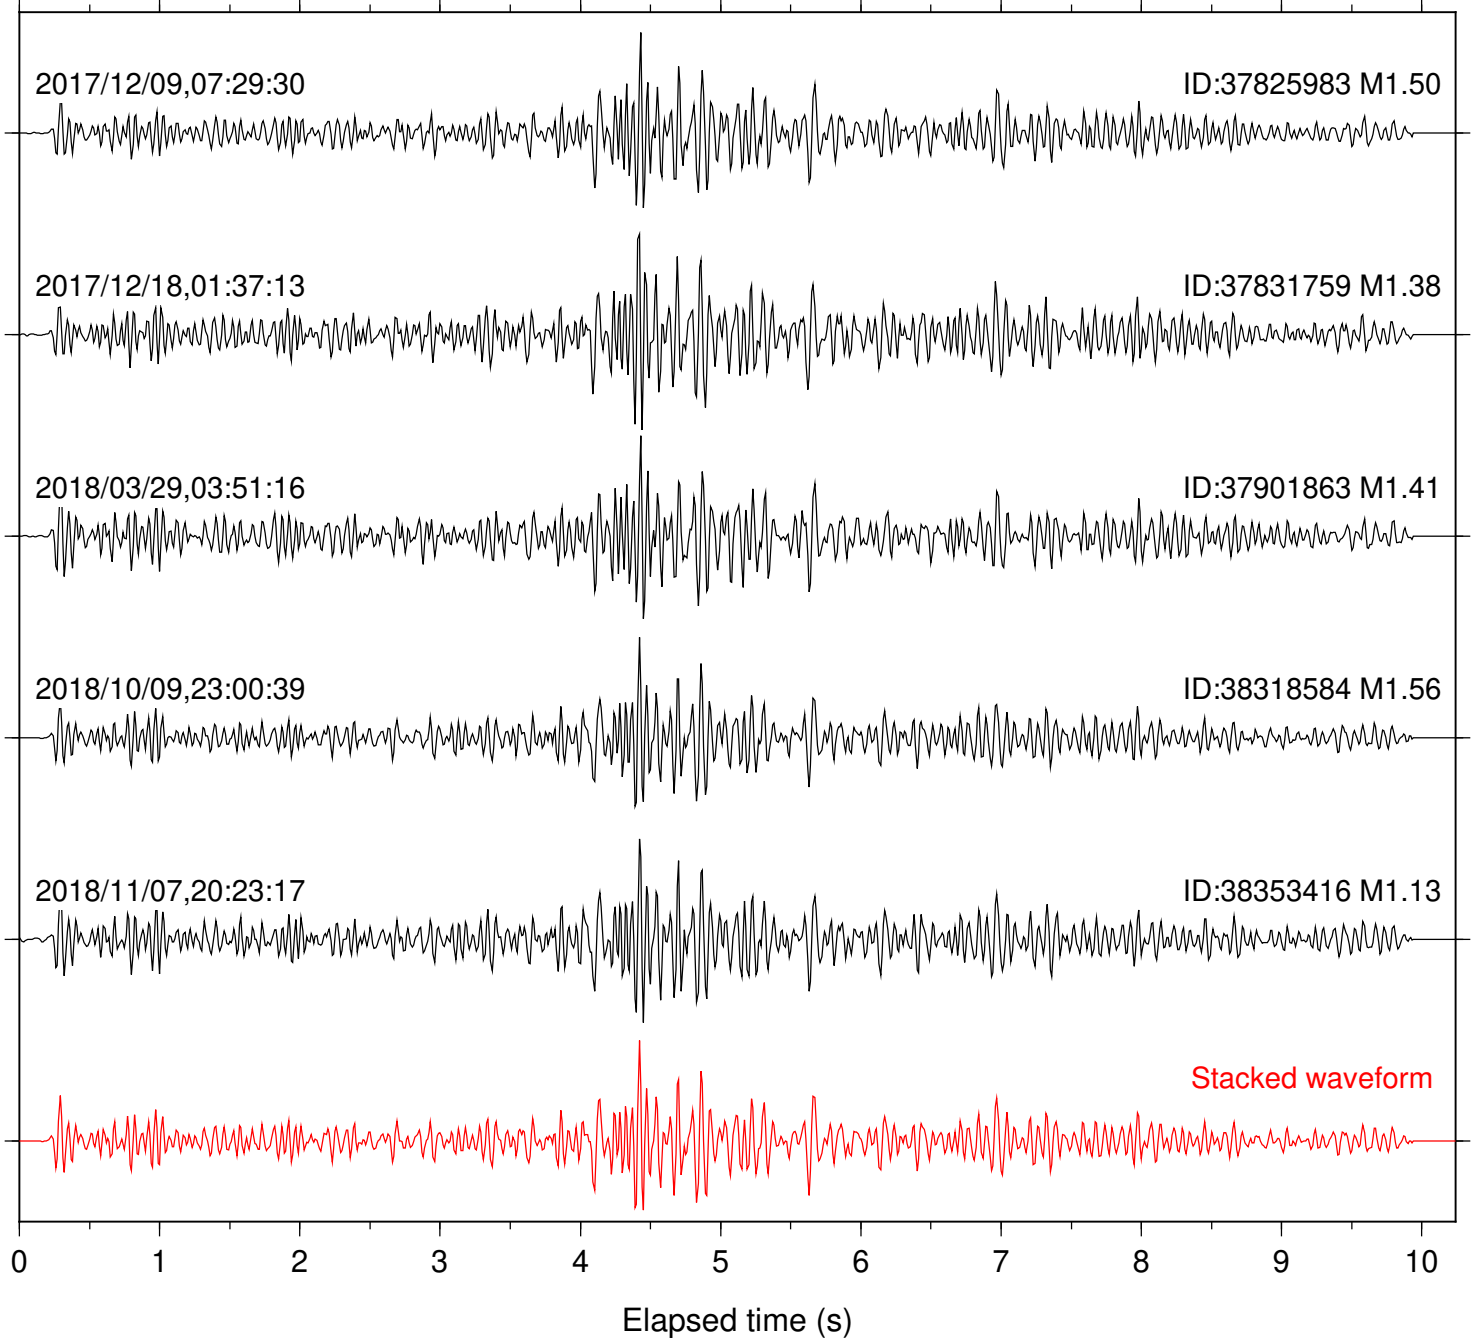

Station: BZN Com: HHZ

Focal depth: 6.83 km

Station: CRY Com: HHZ

Focal depth: 6.83 km

Station: CSH Com: HHZ

Focal depth: 6.83 km

Station: DGR Com: HHZ

Focal depth: 6.83 km

Station: DNR Com: HHZ

Focal depth: 6.78 km

Station: FRD Com: HHZ

Focal depth: 6.83 km

Station: HMT2 Com: HHZ

Focal depth: 6.83 km

Station: LVA2 Com: HHZ

Focal depth: 6.83 km

Station: PFO Com: HHZ

Focal depth: 6.83 km

Station: PLM Com: HHZ

Focal depth: 6.83 km

Station: POB2 Com: HHZ

Focal depth: 6.83 km

Station: RDM Com: HHZ

Focal depth: 6.83 km

Station: RRSP Com: HHZ

Focal depth: 6.83 km

Station: SND Com: HHZ

Focal depth: 6.83 km

Station: WMC Com: HHZ

Focal depth: 6.78 km