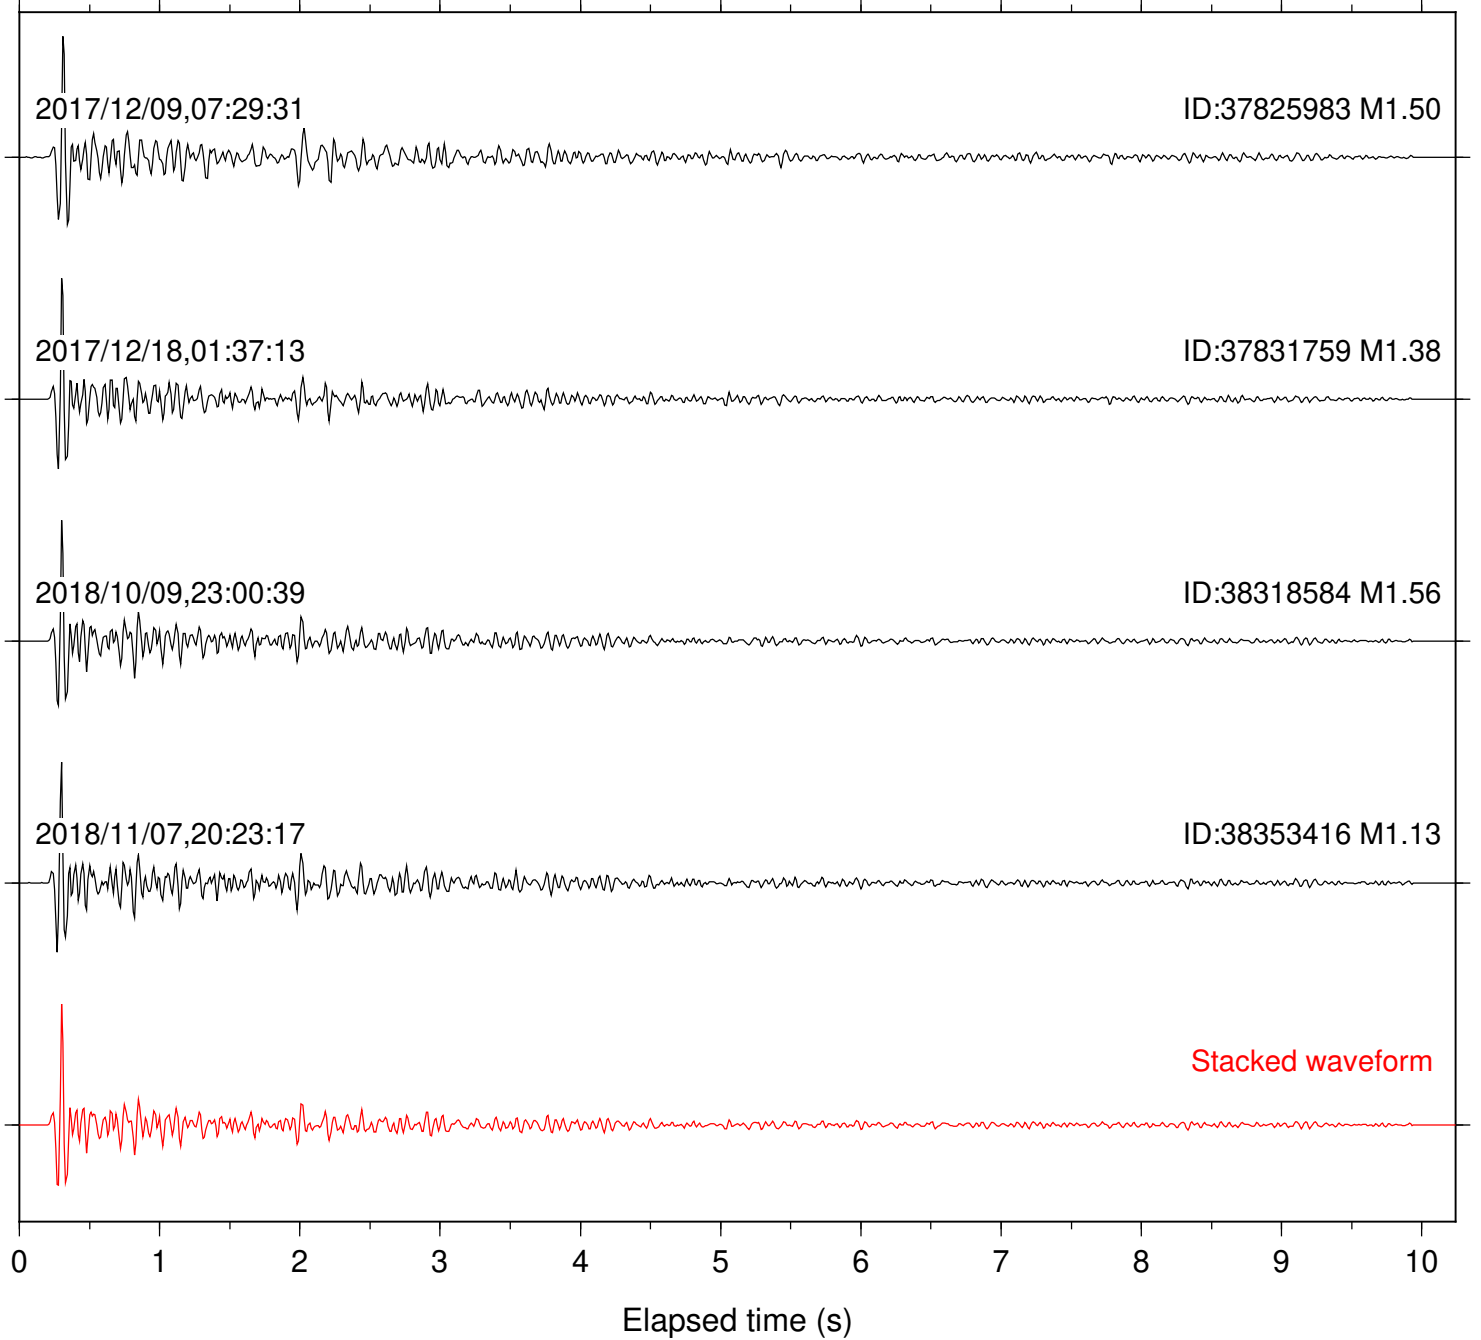

Station: B088 Com: EHZ

Focal depth: 6.83 km

Station: B093 Com: EHZ

Focal depth: 6.83 km

Station: B946 Com: EHZ

Focal depth: 6.83 km

Station: BAC Com: EHZ

Focal depth: 6.83 km

Station: BZN Com: HHZ

Focal depth: 6.83 km

Station: CRY Com: HHZ

Focal depth: 6.83 km

Station: CSH Com: HHZ

Focal depth: 6.83 km

Station: DGR Com: HHZ

Focal depth: 6.83 km

Station: DNR Com: HHZ

Focal depth: 6.78 km

Station: FRD Com: HHZ

Focal depth: 6.83 km

Station: HMT2 Com: HHZ

Focal depth: 6.83 km

Station: LVA2 Com: HHZ

Focal depth: 6.83 km

Station: RRSP Com: HHZ

Focal depth: 6.83 km

Station: SND Com: HHZ

Focal depth: 6.83 km

Station: WMC Com: HHZ

Focal depth: 6.78 km