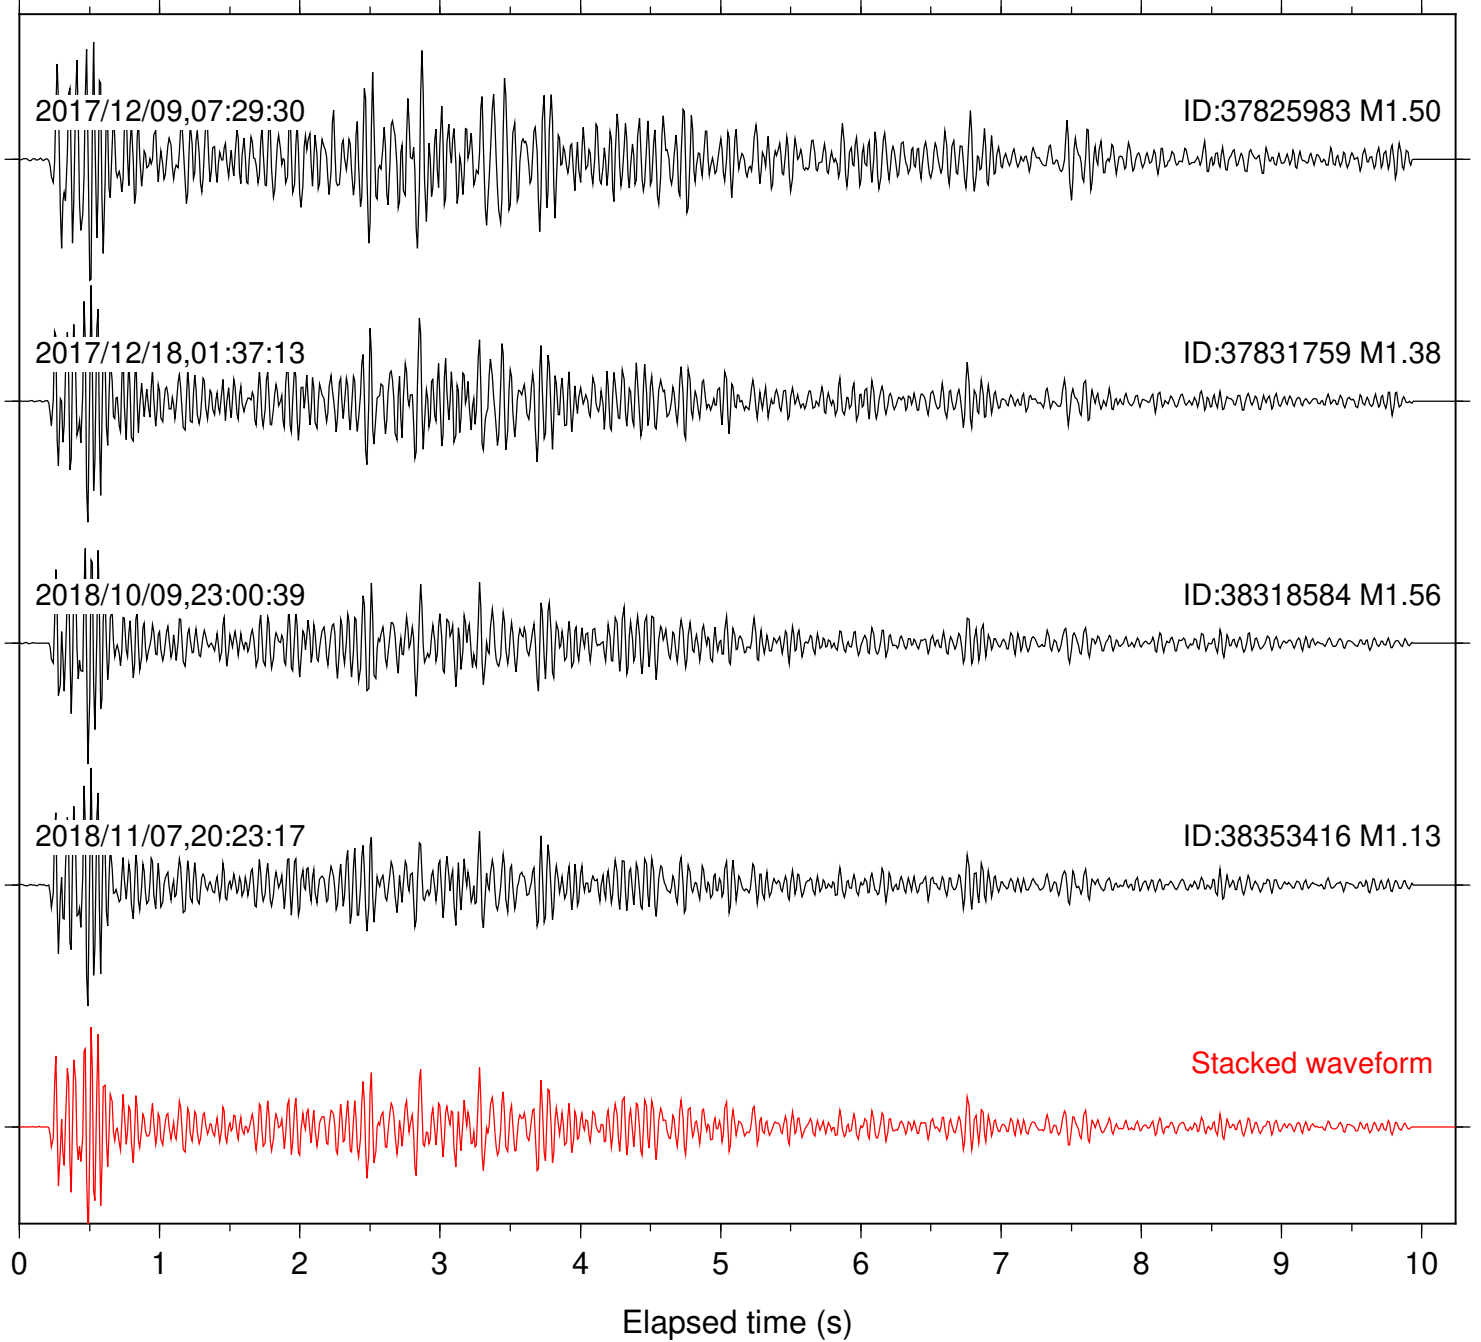

Station: BZN Com: HHZ

Focal depth: 6.83 km

Station: CRY Com: HHZ

Focal depth: 6.83 km

Station: CSH Com: HHZ

Focal depth: 6.83 km

Station: DGR Com: HHZ

Focal depth: 6.83 km

Station: DNR Com: HHZ

Focal depth: 6.78 km

Station: FRD Com: HHZ

Focal depth: 6.83 km

Station: HMT2 Com: HHZ

Focal depth: 6.83 km

Station: LVA2 Com: HHZ

Focal depth: 6.83 km

Station: PFO Com: HHZ

Focal depth: 6.83 km

Station: PLM Com: HHZ

Focal depth: 6.83 km

Station: POB2 Com: HHZ

Focal depth: 6.83 km

Station: RDM Com: HHZ

Focal depth: 6.83 km

Station: RRSP Com: HHZ

Focal depth: 6.83 km

Station: SND Com: HHZ

Focal depth: 6.83 km

Station: WMC Com: HHZ

Focal depth: 6.78 km