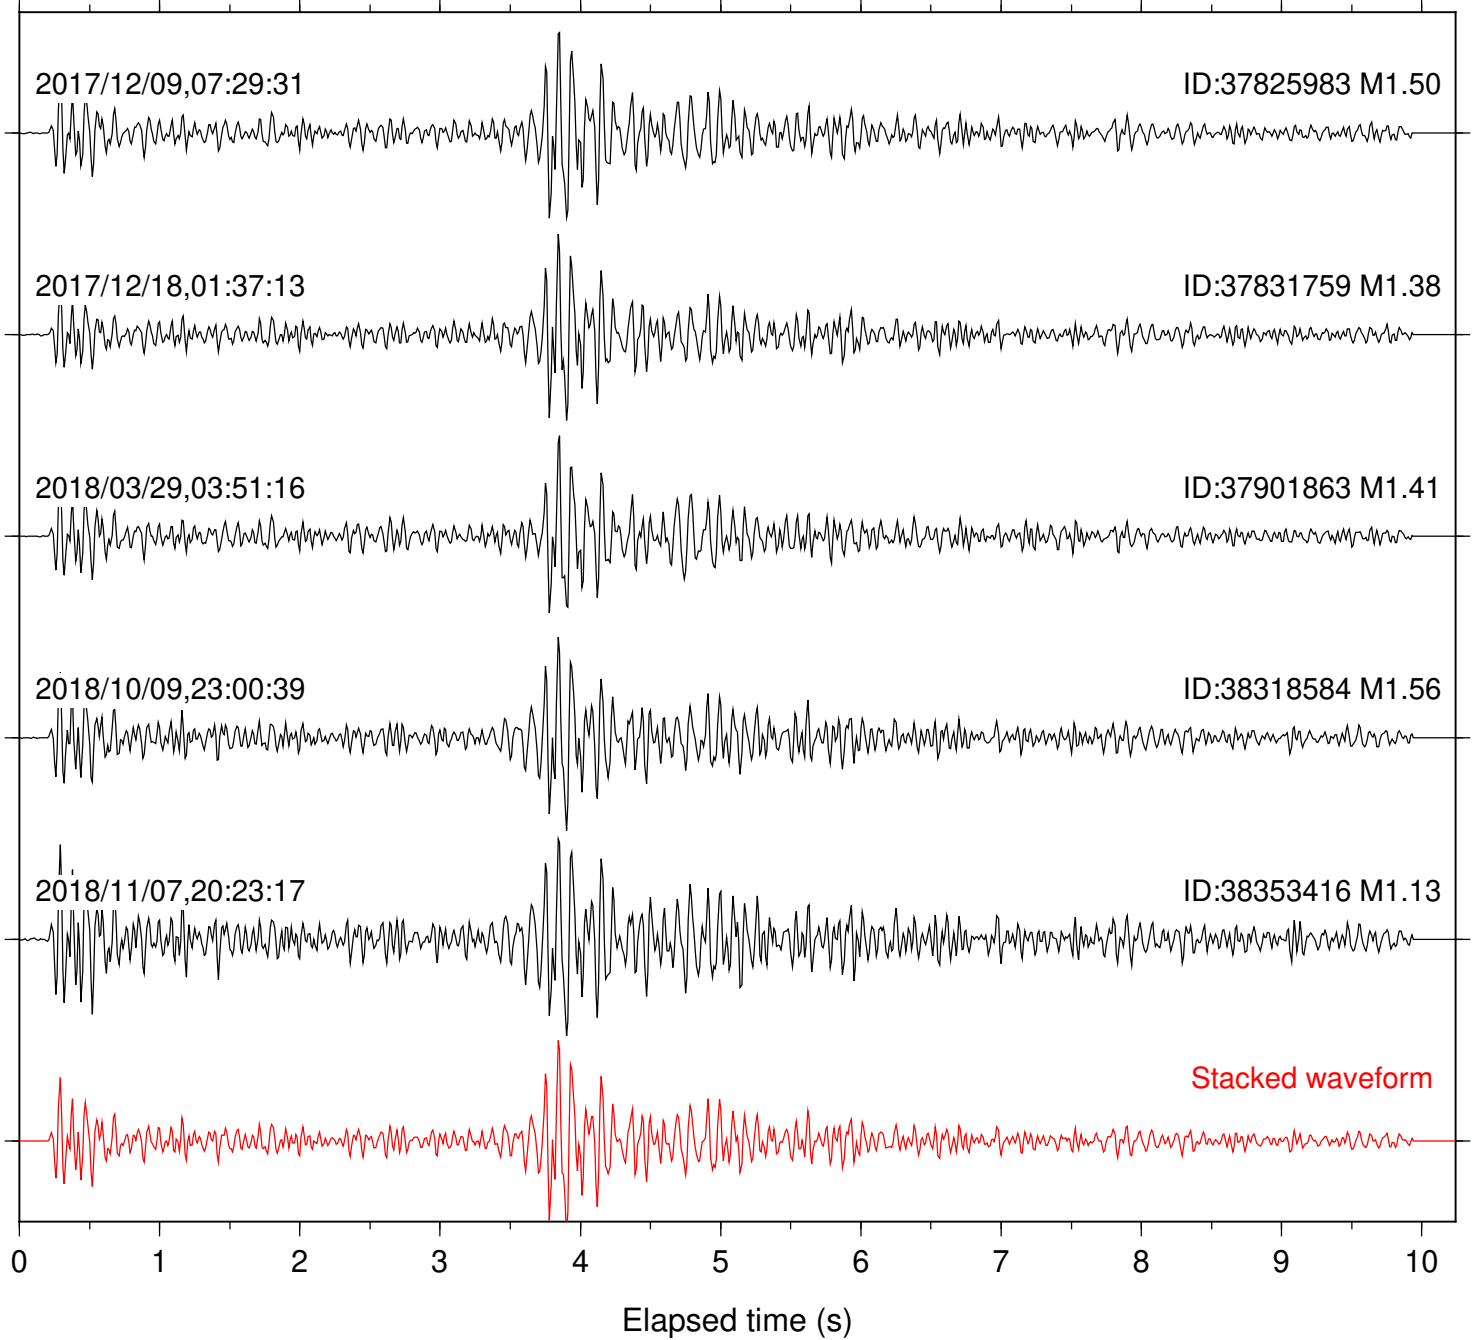

Station: B088 Com: EHZ

Focal depth: 6.83 km

Station: B093 Com: EHZ

Focal depth: 6.83 km

Station: B946 Com: EHZ

Focal depth: 6.83 km

Station: BAC Com: EHZ

Focal depth: 6.83 km

Station: BZN Com: HHZ

Focal depth: 6.83 km

Station: CRY Com: HHZ

Focal depth: 6.83 km

Station: CSH Com: HHZ

Focal depth: 6.83 km

Station: DGR Com: HHZ

Focal depth: 6.83 km

Station: DNR Com: HHZ

Focal depth: 6.78 km

Station: FRD Com: HHZ

Focal depth: 6.83 km

Station: HMT2 Com: HHZ

Focal depth: 6.83 km

Station: LVA2 Com: HHZ

Focal depth: 6.83 km

Station: RRSP Com: HHZ

Focal depth: 6.83 km

Station: SND Com: HHZ

Focal depth: 6.83 km

Station: WMC Com: HHZ

Focal depth: 6.78 km