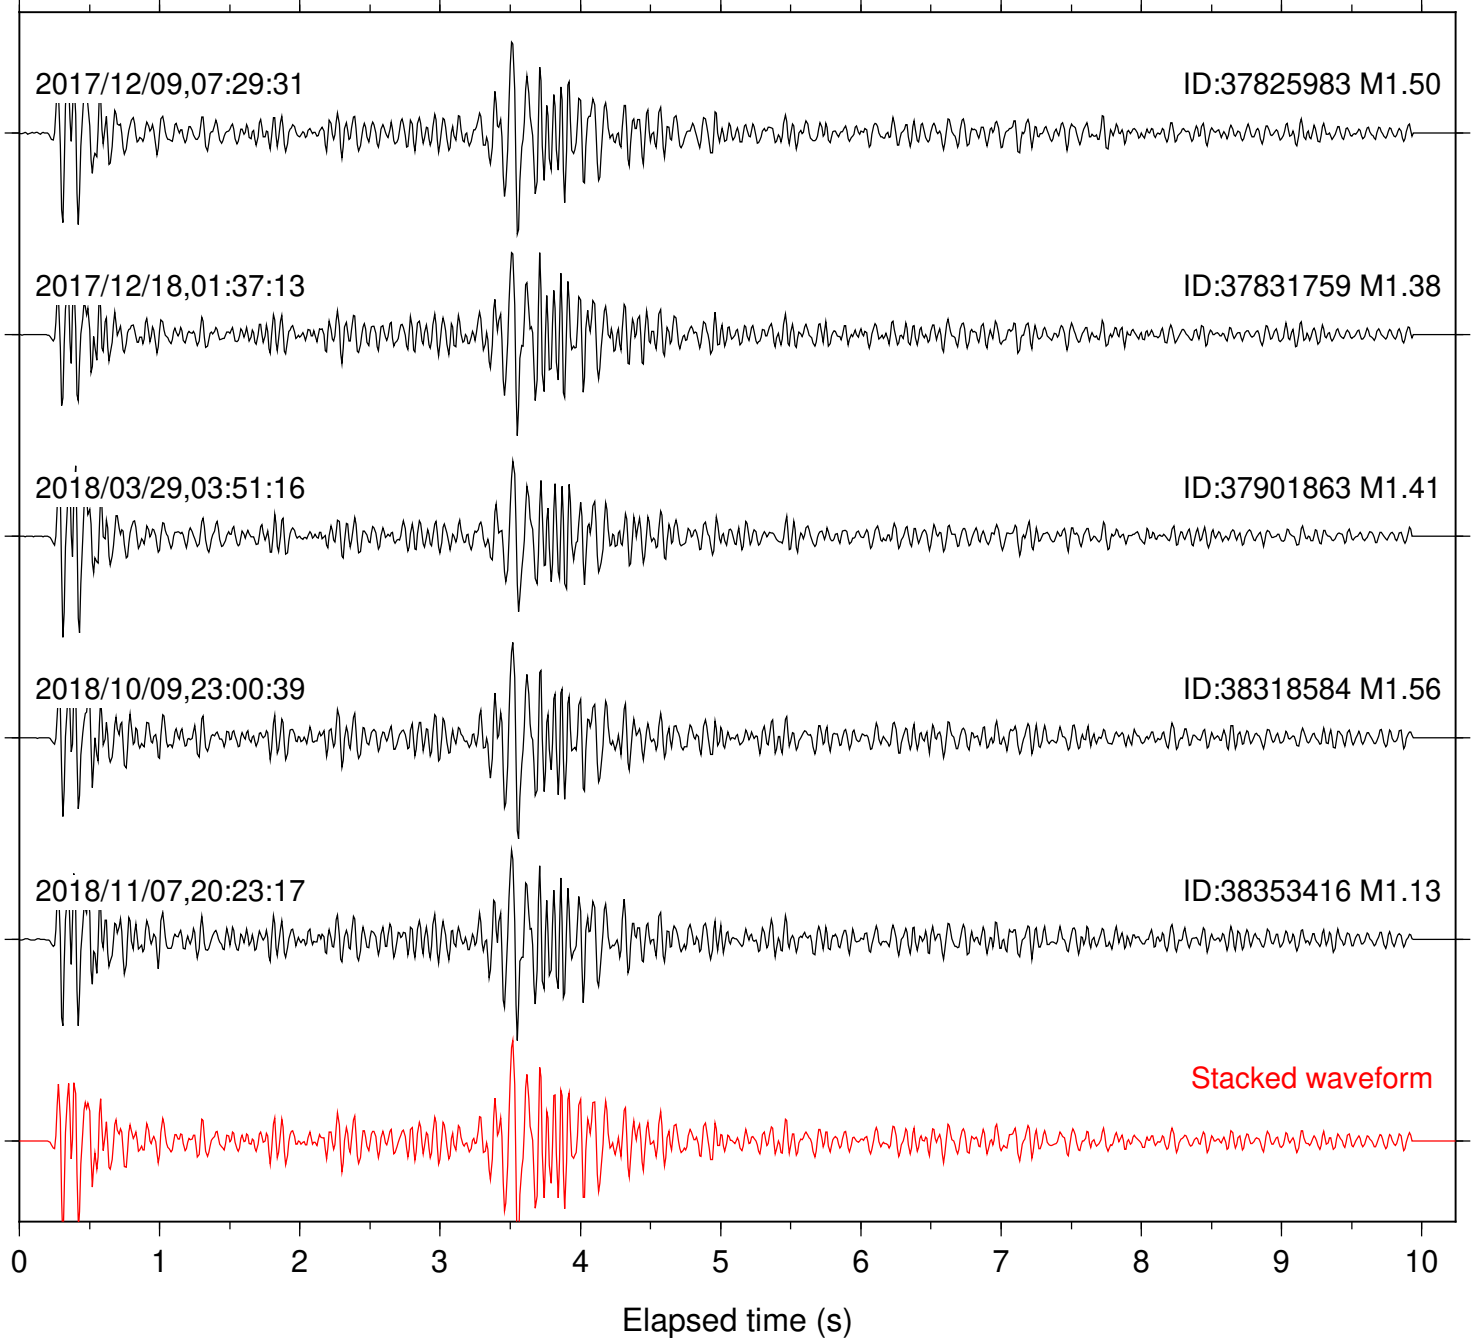

Station: BZN Com: HHZ

Focal depth: 6.83 km

Station: CRY Com: HHZ

Focal depth: 6.83 km

Station: CSH Com: HHZ

Focal depth: 6.83 km

Station: DGR Com: HHZ

Focal depth: 6.83 km

Station: DNR Com: HHZ

Focal depth: 6.78 km

Station: FRD Com: HHZ

Focal depth: 6.83 km

Station: HMT2 Com: HHZ

Focal depth: 6.83 km

Station: LVA2 Com: HHZ

Focal depth: 6.83 km

Station: PFO Com: HHZ

Focal depth: 6.83 km

Station: PLM Com: HHZ

Focal depth: 6.83 km

Station: POB2 Com: HHZ

Focal depth: 6.83 km

Station: RDM Com: HHZ

Focal depth: 6.83 km

Station: RRSP Com: HHZ

Focal depth: 6.83 km

Station: SND Com: HHZ

Focal depth: 6.83 km

Station: WMC Com: HHZ

Focal depth: 6.78 km