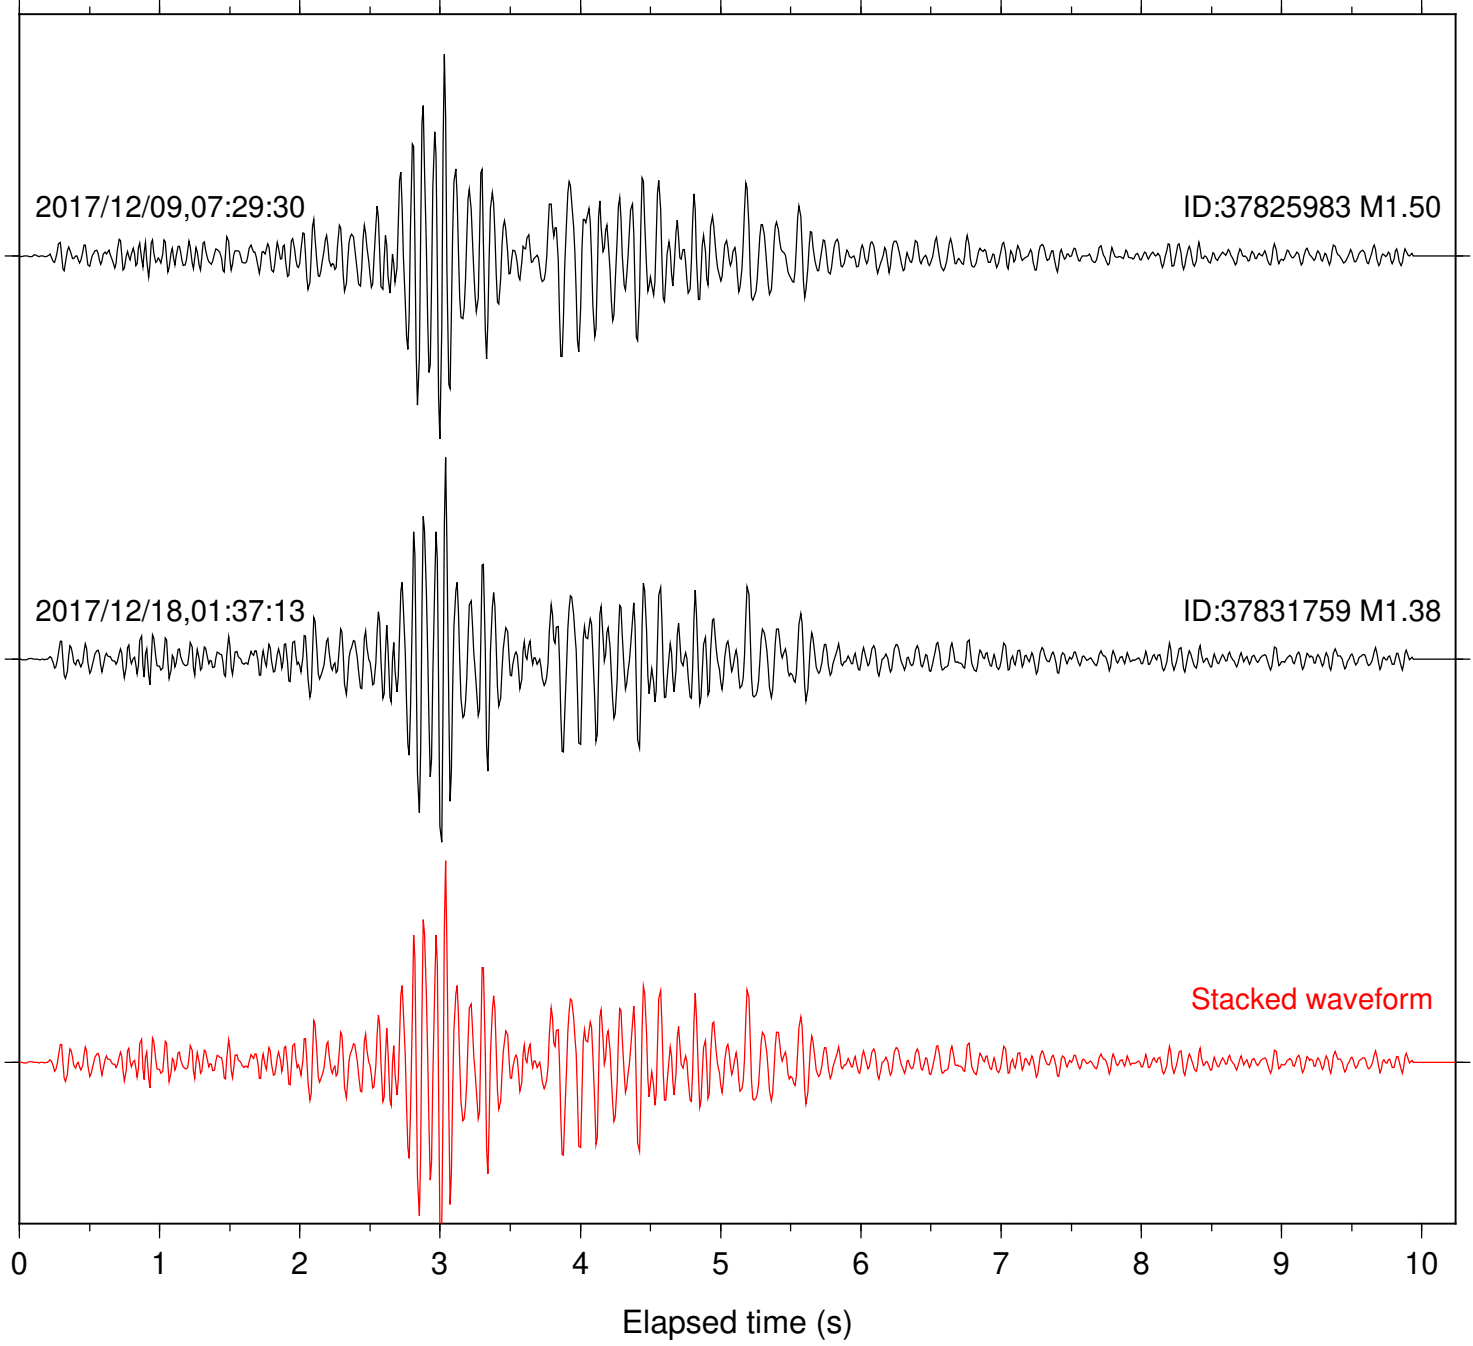

Station: BZN Com: HHZ

Focal depth: 6.83 km

Station: CRY Com: HHZ

Focal depth: 6.83 km

Station: CSH Com: HHZ

Focal depth: 6.83 km

Station: DGR Com: HHZ

Focal depth: 6.83 km

Station: DNR Com: HHZ

Focal depth: 6.78 km

Station: FRD Com: HHZ

Focal depth: 6.83 km

Station: HMT2 Com: HHZ

Focal depth: 6.83 km

Station: LVA2 Com: HHZ

Focal depth: 6.83 km

Station: PFO Com: HHZ

Focal depth: 6.83 km

Station: PLM Com: HHZ

Focal depth: 6.83 km

Station: POB2 Com: HHZ

Focal depth: 6.83 km

Station: RDM Com: HHZ

Focal depth: 6.83 km

Station: RRSP Com: HHZ

Focal depth: 6.83 km

Station: SND Com: HHZ

Focal depth: 6.83 km

Station: WMC Com: HHZ

Focal depth: 6.78 km