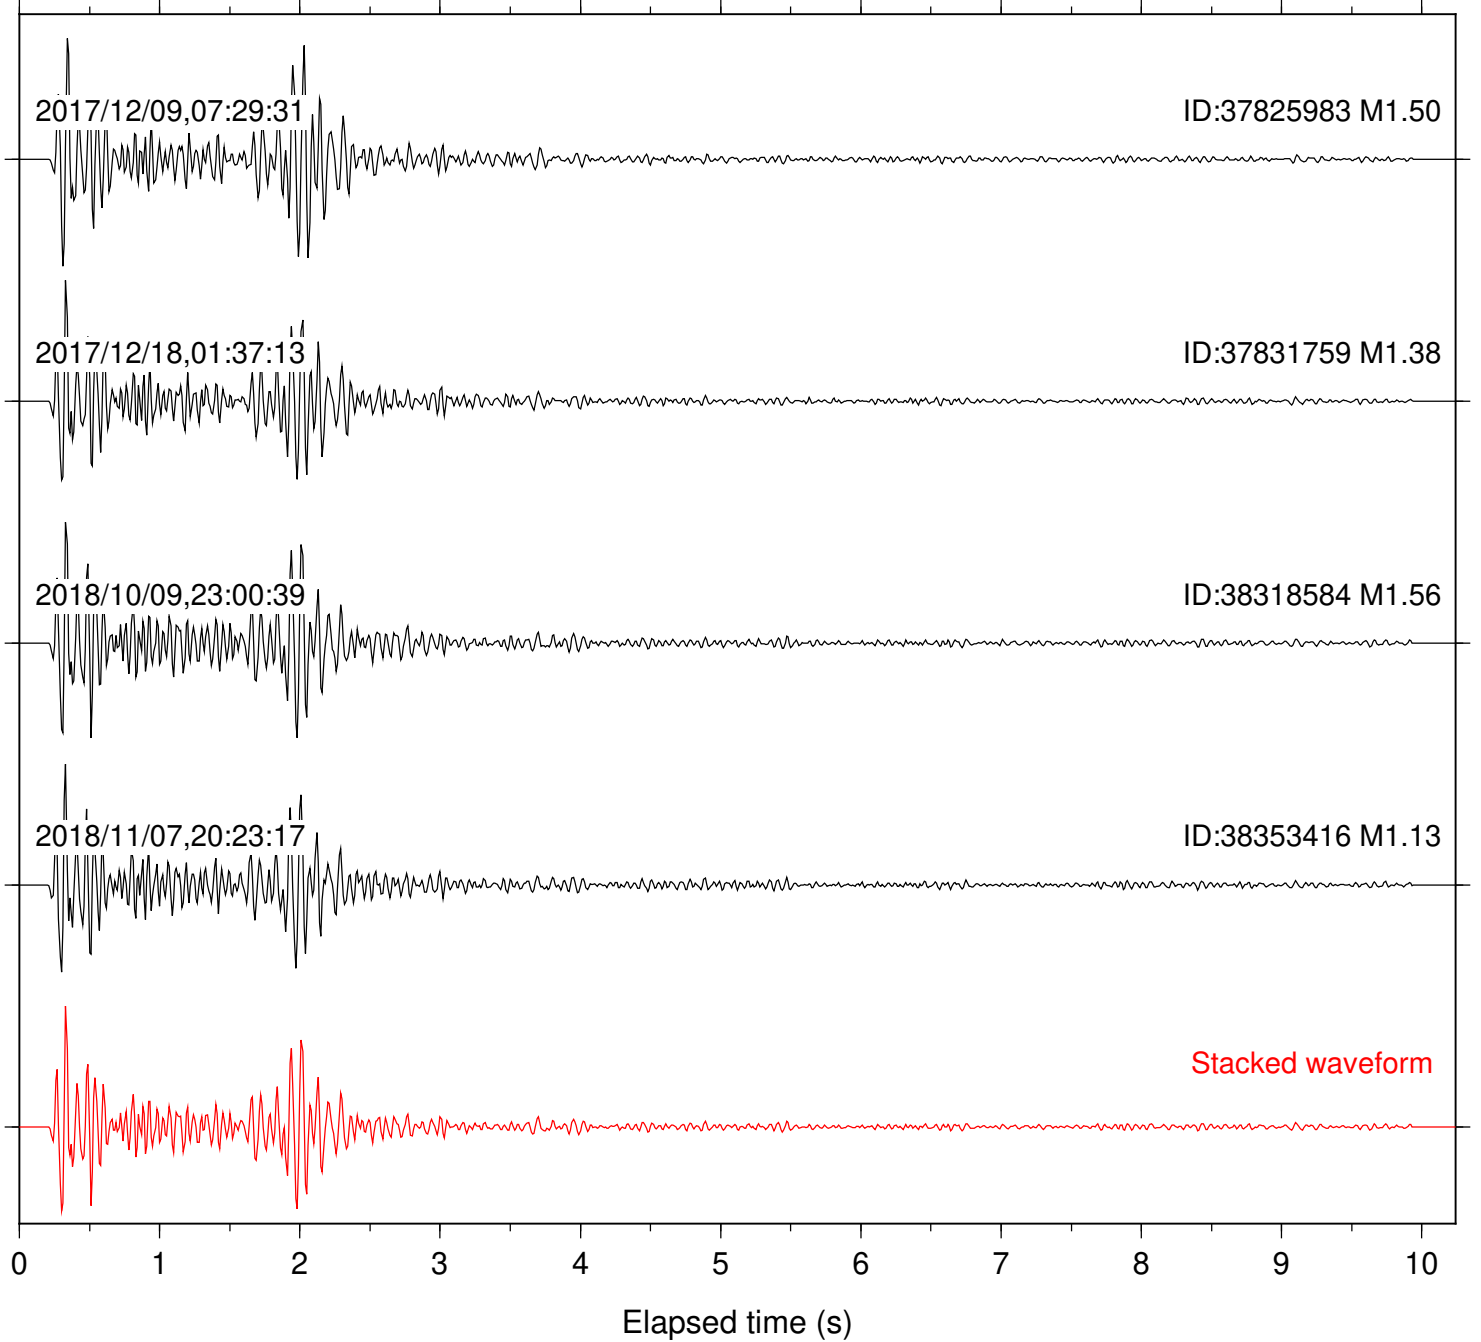

Station: B088 Com: EHZ

Focal depth: 6.83 km

Station: B093 Com: EHZ

Focal depth: 6.83 km

Station: B946 Com: EHZ

Focal depth: 6.83 km

Station: BAC Com: EHZ

Focal depth: 6.83 km

Station: BZN Com: HHZ

Focal depth: 6.83 km

Station: CRY Com: HHZ

Focal depth: 6.83 km

Station: CSH Com: HHZ

Focal depth: 6.83 km

Station: DGR Com: HHZ

Focal depth: 6.83 km

Station: DNR Com: HHZ

Focal depth: 6.78 km

Station: FRD Com: HHZ

Focal depth: 6.83 km

Station: HMT2 Com: HHZ

Focal depth: 6.83 km

Station: LVA2 Com: HHZ

Focal depth: 6.83 km

Station: RRSP Com: HHZ

Focal depth: 6.83 km

Station: SND Com: HHZ

Focal depth: 6.83 km

Station: WMC Com: HHZ

Focal depth: 6.78 km