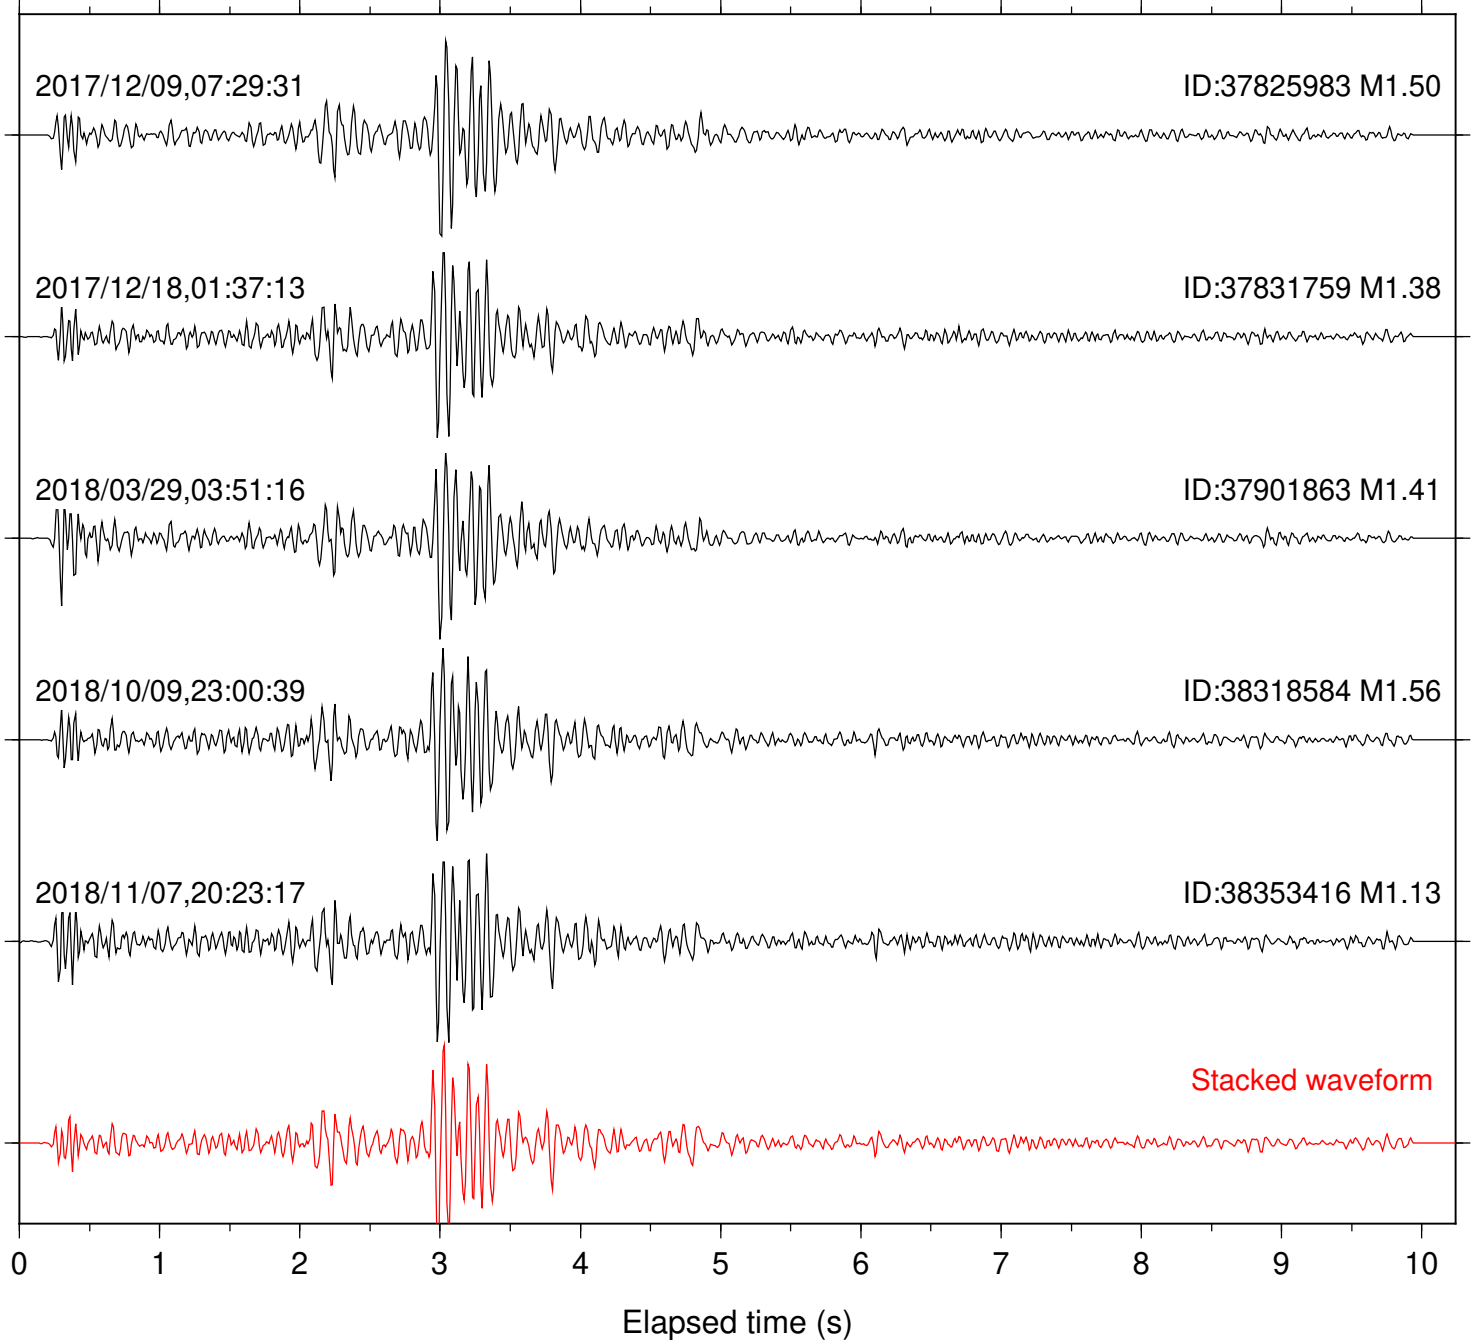

Station: B081 Com: EHZ

Focal depth: 6.83 km

Station: B082 Com: EHZ

Focal depth: 6.83 km

Station: B084 Com: EHZ

Focal depth: 6.83 km

Station: B087 Com: EHZ

Focal depth: 6.83 km

Station: B088 Com: EHZ

Focal depth: 6.83 km

Station: B093 Com: EHZ

Focal depth: 6.83 km

Station: B946 Com: EHZ

Focal depth: 6.83 km

Station: BAC Com: EHZ

Focal depth: 6.83 km

Station: DNR Com: HHZ

Focal depth: 6.78 km

Station: FRD Com: HHZ

Focal depth: 6.83 km

Station: HMT2 Com: HHZ

Focal depth: 6.83 km

Station: LVA2 Com: HHZ

Focal depth: 6.83 km

Station: RRSP Com: HHZ

Focal depth: 6.83 km

Station: SND Com: HHZ

Focal depth: 6.83 km

Station: WMC Com: HHZ

Focal depth: 6.78 km