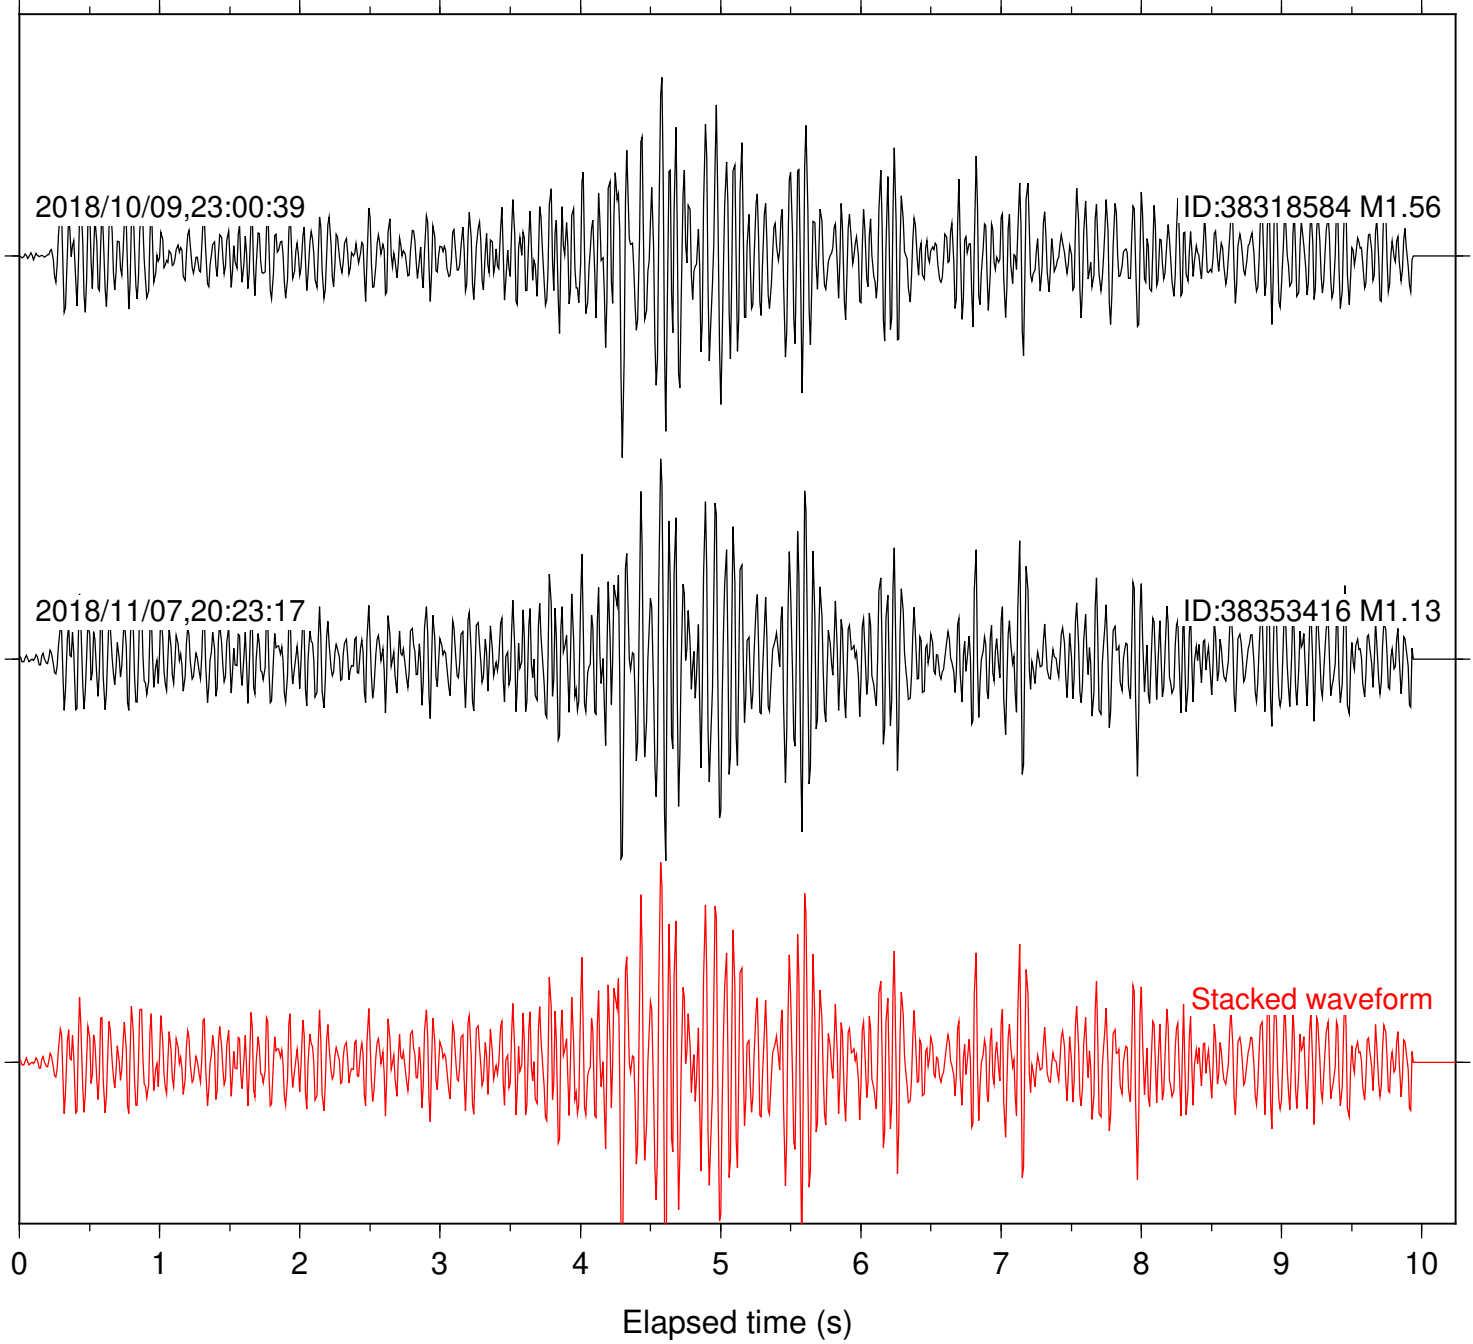

Station: BZN Com: HHZ

Focal depth: 6.83 km

Station: CRY Com: HHZ

Focal depth: 6.83 km

Station: CSH Com: HHZ

Focal depth: 6.83 km

Station: DGR Com: HHZ

Focal depth: 6.83 km

Station: DNR Com: HHZ

Focal depth: 6.78 km

Station: FRD Com: HHZ

Focal depth: 6.83 km

Station: HMT2 Com: HHZ

Focal depth: 6.83 km

Station: LVA2 Com: HHZ

Focal depth: 6.83 km

Station: PFO Com: HHZ

Focal depth: 6.83 km

Station: PLM Com: HHZ

Focal depth: 6.83 km

Station: POB2 Com: HHZ

Focal depth: 6.83 km

Station: RDM Com: HHZ

Focal depth: 6.83 km

Station: RRSP Com: HHZ

Focal depth: 6.83 km

Station: SND Com: HHZ

Focal depth: 6.83 km

Station: WMC Com: HHZ

Focal depth: 6.78 km