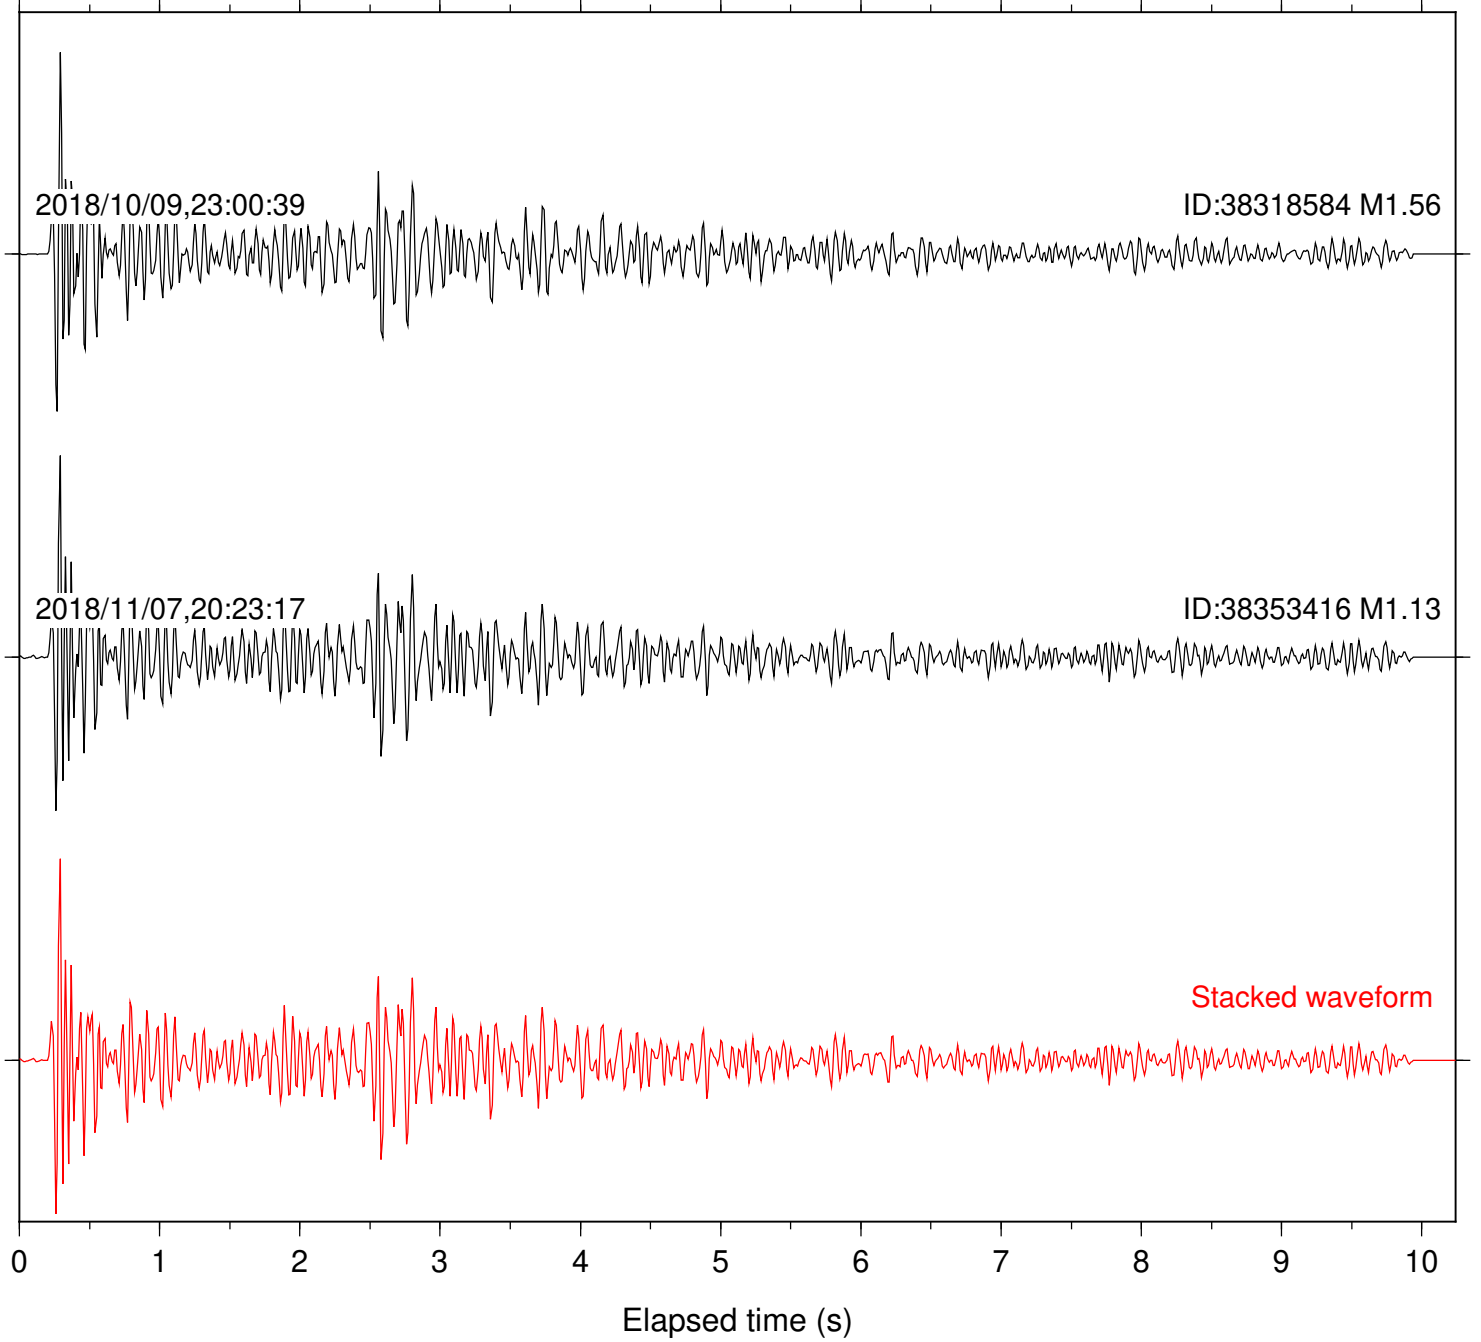

Station: B081 Com: EHZ

Focal depth: 6.83 km

Station: B082 Com: EHZ

Focal depth: 6.83 km

Station: B084 Com: EHZ

Focal depth: 6.83 km

Station: B087 Com: EHZ

Focal depth: 6.83 km

Station: B088 Com: EHZ

Focal depth: 6.83 km

Station: B093 Com: EHZ

Focal depth: 6.83 km

Station: B946 Com: EHZ

Focal depth: 6.83 km

Station: BAC Com: EHZ

Focal depth: 6.83 km

Station: DNR Com: HHZ

Focal depth: 6.78 km

Station: FRD Com: HHZ

Focal depth: 6.83 km

Station: HMT2 Com: HHZ

Focal depth: 6.83 km

Station: LVA2 Com: HHZ

Focal depth: 6.83 km

Station: RRSP Com: HHZ

Focal depth: 6.83 km

Station: SND Com: HHZ

Focal depth: 6.83 km

Station: WMC Com: HHZ

Focal depth: 6.78 km