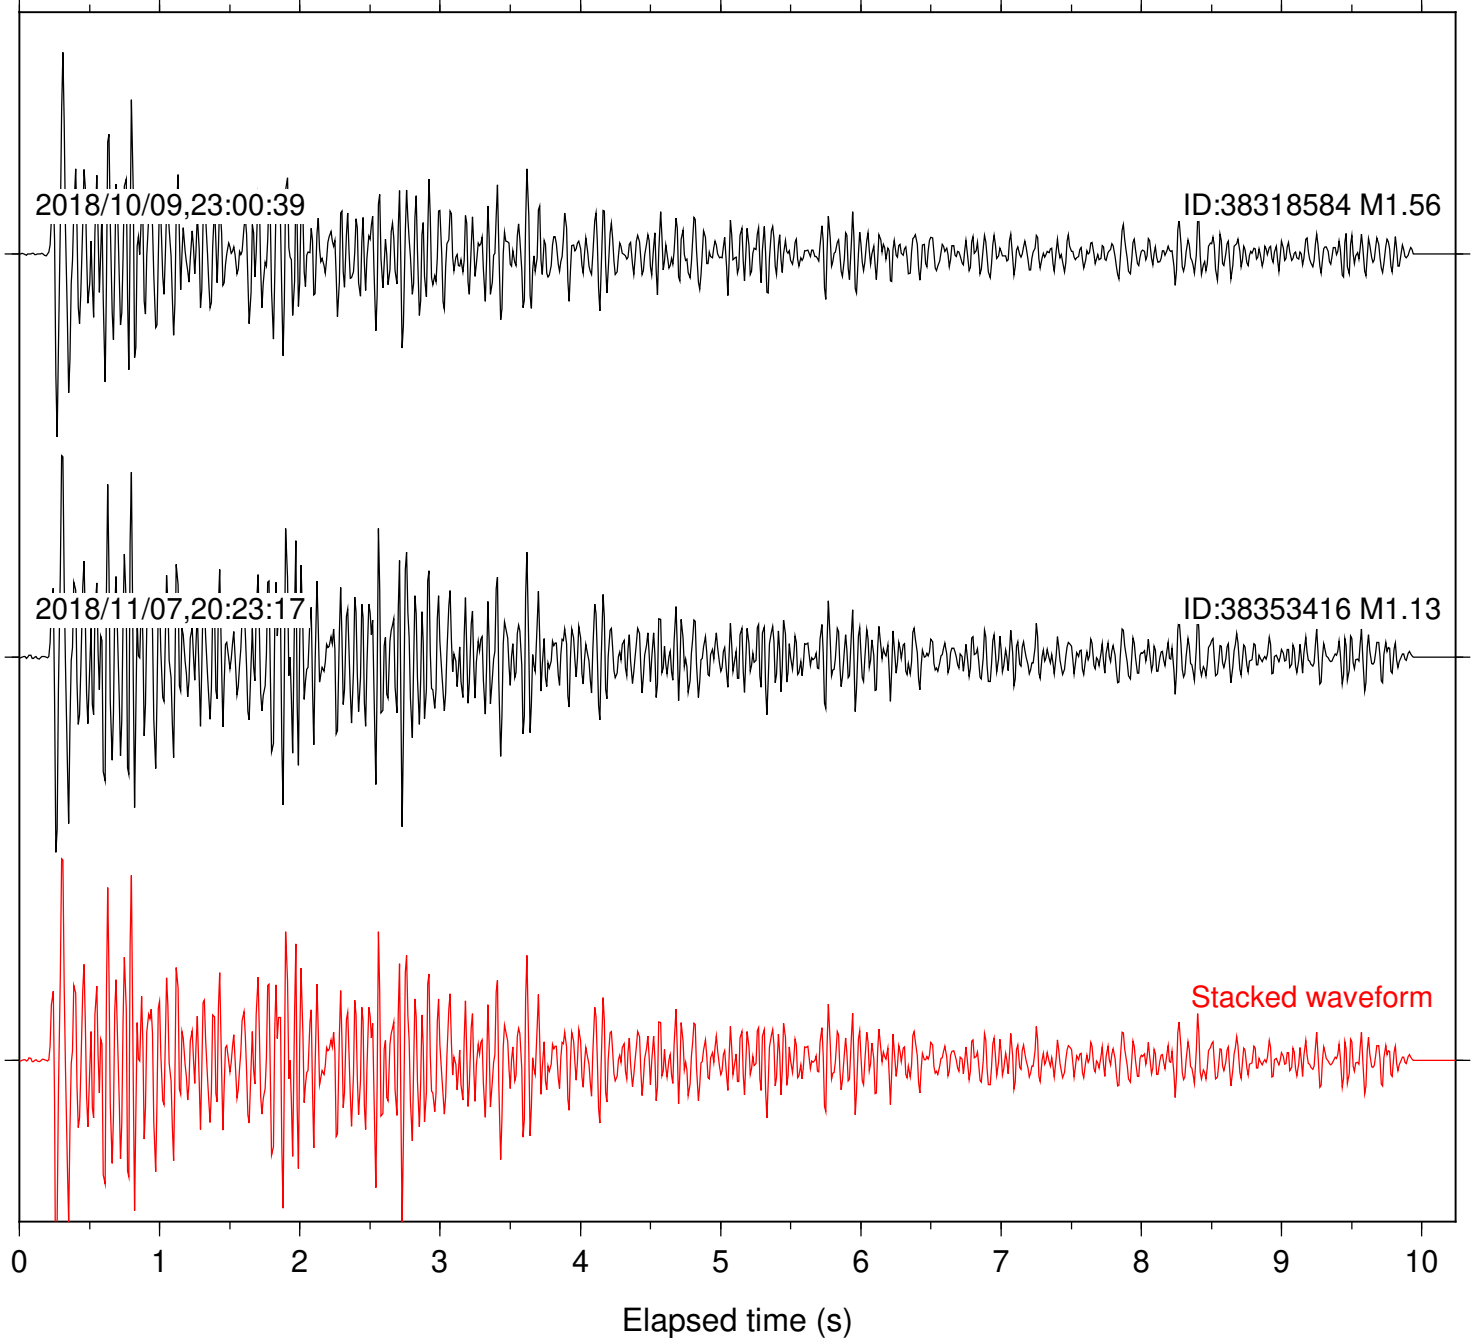

Station: BZN Com: HHZ

Focal depth: 6.83 km

Station: CRY Com: HHZ

Focal depth: 6.83 km

Station: CSH Com: HHZ

Focal depth: 6.83 km

Station: DGR Com: HHZ

Focal depth: 6.83 km

Station: DNR Com: HHZ

Focal depth: 6.78 km

Station: FRD Com: HHZ

Focal depth: 6.83 km

Station: HMT2 Com: HHZ

Focal depth: 6.83 km

Station: LVA2 Com: HHZ

Focal depth: 6.83 km

Station: PFO Com: HHZ

Focal depth: 6.83 km

Station: PLM Com: HHZ

Focal depth: 6.83 km

Station: POB2 Com: HHZ

Focal depth: 6.83 km

Station: RDM Com: HHZ

Focal depth: 6.83 km

Station: RRSP Com: HHZ

Focal depth: 6.83 km

Station: SND Com: HHZ

Focal depth: 6.83 km

Station: WMC Com: HHZ

Focal depth: 6.78 km