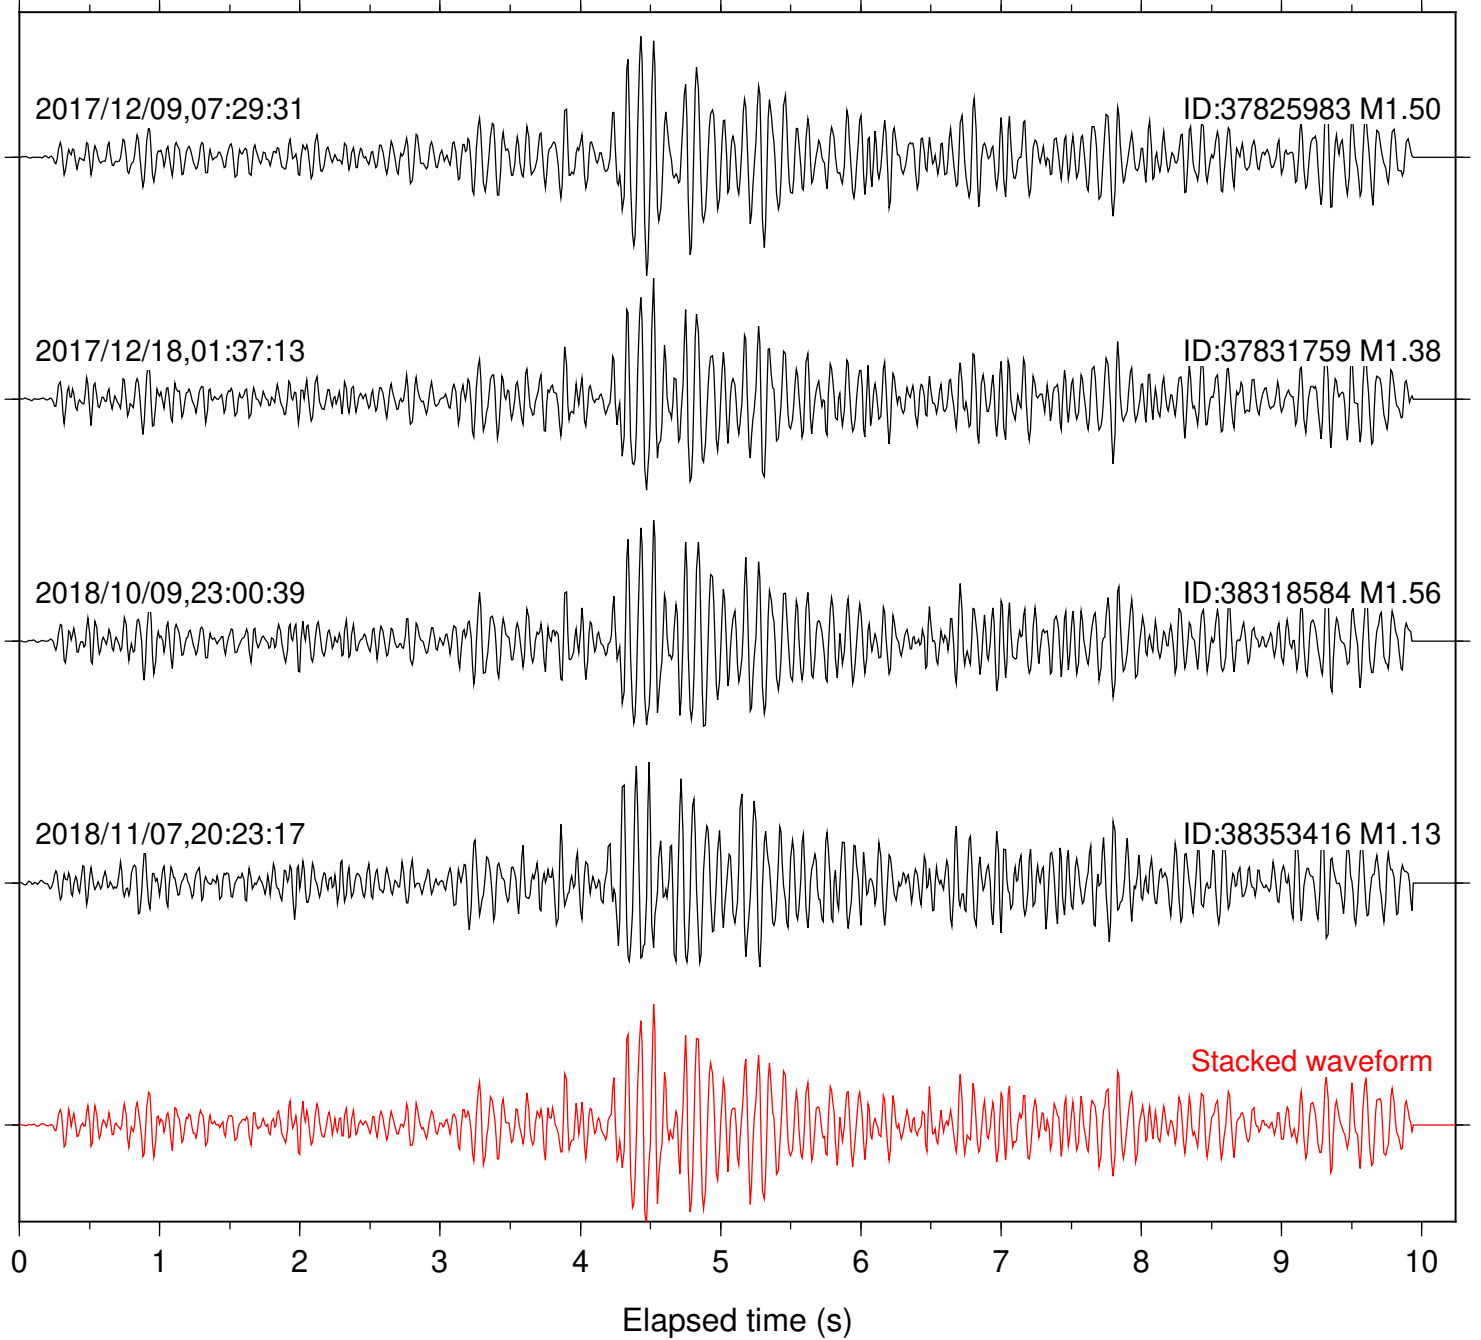

Station: B081 Com: EHZ

Focal depth: 6.83 km

Station: B082 Com: EHZ

Focal depth: 6.83 km

Station: B084 Com: EHZ

Focal depth: 6.83 km

Station: B087 Com: EHZ

Focal depth: 6.83 km

Station: B088 Com: EHZ

Focal depth: 6.83 km

Station: B093 Com: EHZ

Focal depth: 6.83 km

Station: B946 Com: EHZ

Focal depth: 6.83 km

Station: BAC Com: EHZ

Focal depth: 6.83 km

Station: DNR Com: HHZ

Focal depth: 6.78 km

Station: FRD Com: HHZ

Focal depth: 6.83 km

Station: HMT2 Com: HHZ

Focal depth: 6.83 km

Station: LVA2 Com: HHZ

Focal depth: 6.83 km

Station: RRSP Com: HHZ

Focal depth: 6.83 km

Station: SND Com: HHZ

Focal depth: 6.83 km

Station: WMC Com: HHZ

Focal depth: 6.78 km