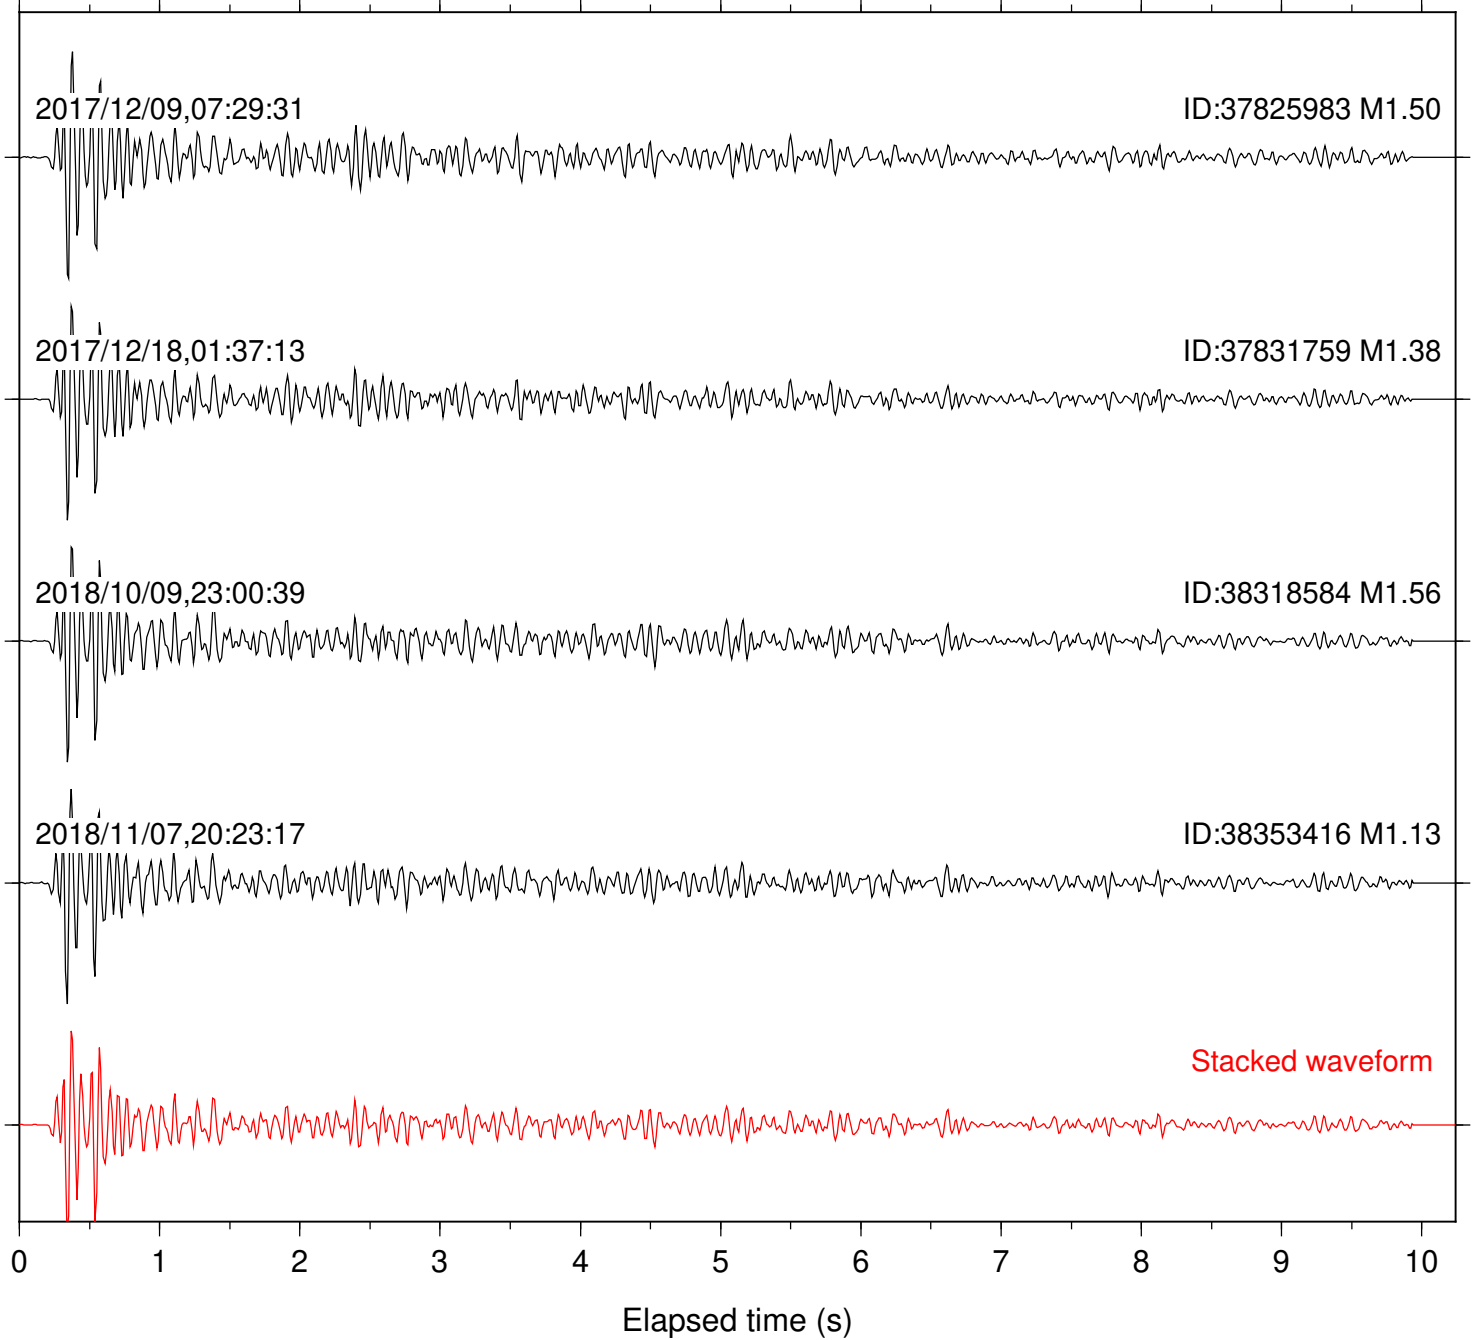

Station: BZN Com: HHZ

Focal depth: 6.83 km

Station: CRY Com: HHZ

Focal depth: 6.83 km

Station: CSH Com: HHZ

Focal depth: 6.83 km

Station: DGR Com: HHZ

Focal depth: 6.83 km

Station: DNR Com: HHZ

Focal depth: 6.78 km

Station: FRD Com: HHZ

Focal depth: 6.83 km

Station: HMT2 Com: HHZ

Focal depth: 6.83 km

Station: LVA2 Com: HHZ

Focal depth: 6.83 km

Station: PFO Com: HHZ

Focal depth: 6.83 km

Station: PLM Com: HHZ

Focal depth: 6.83 km

Station: POB2 Com: HHZ

Focal depth: 6.83 km

Station: RDM Com: HHZ

Focal depth: 6.83 km

Station: RRSP Com: HHZ

Focal depth: 6.83 km

Station: SND Com: HHZ

Focal depth: 6.83 km

Station: WMC Com: HHZ

Focal depth: 6.78 km