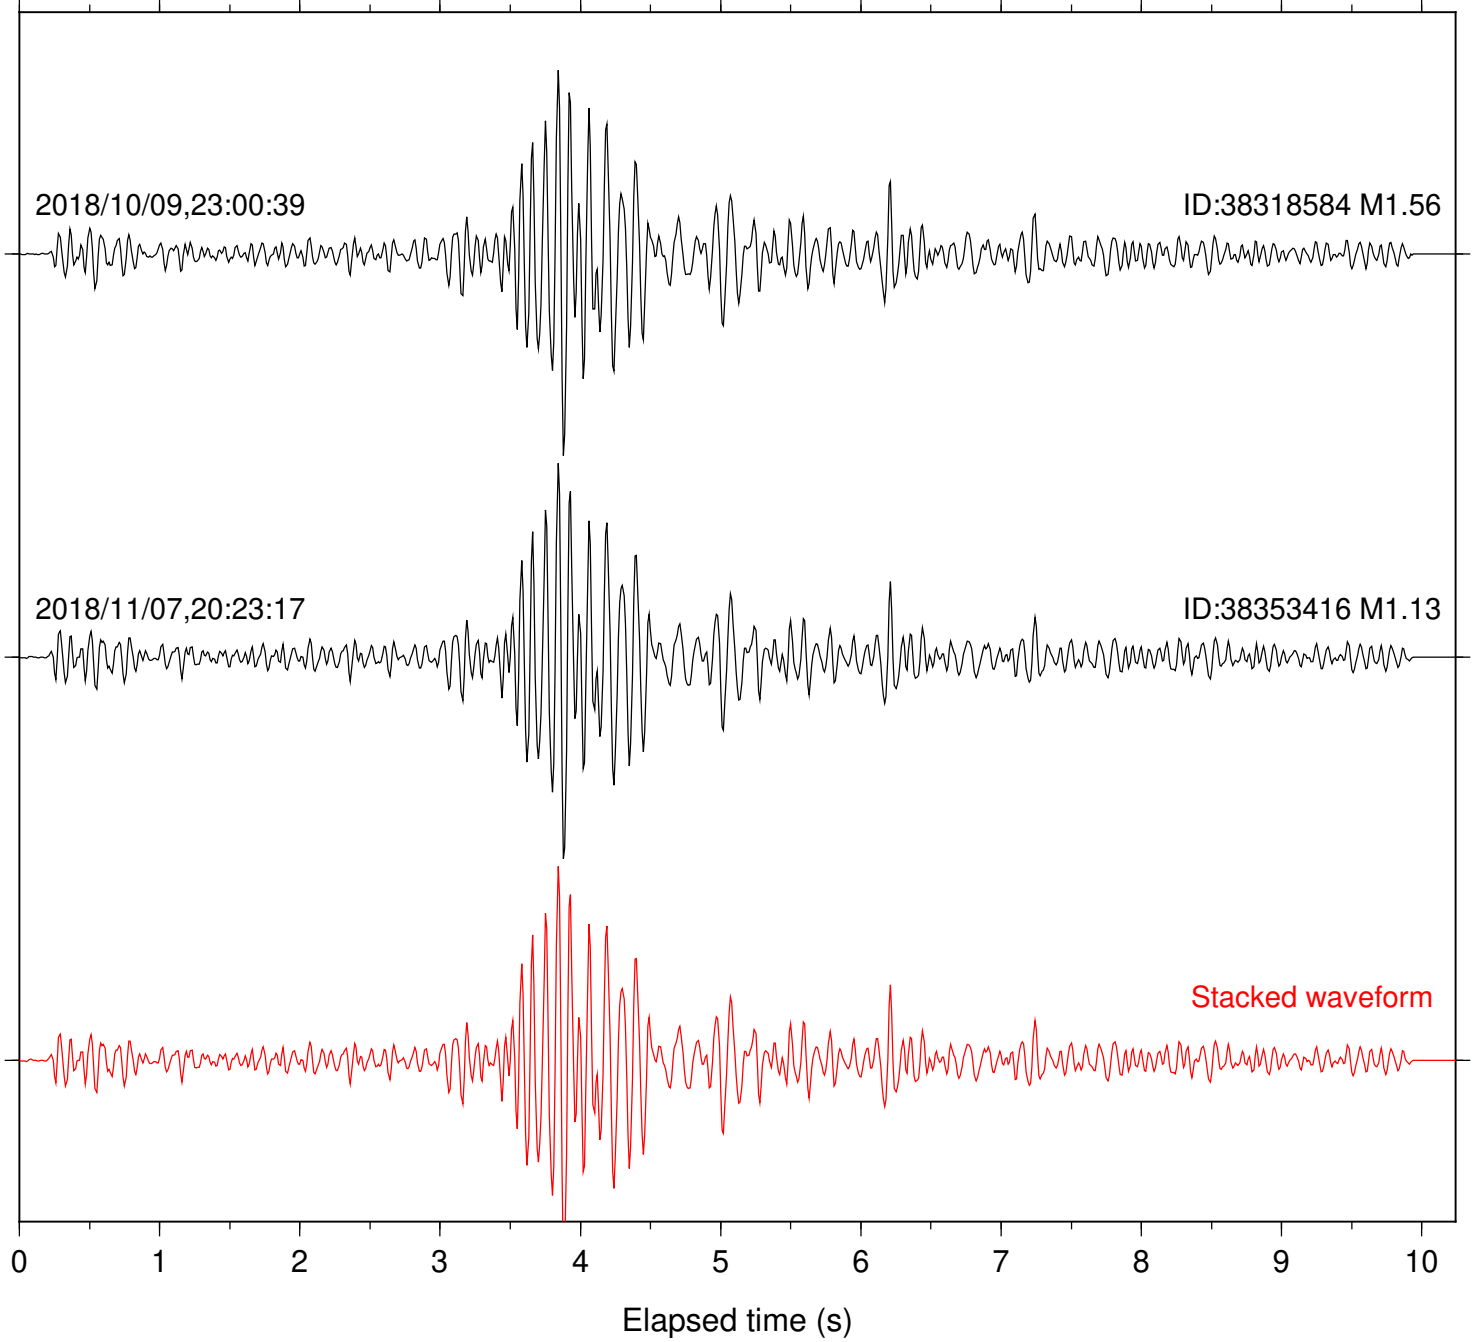

Station: DNR Com: HHZ

Focal depth: 6.78 km

Station: FRD Com: HHZ

Focal depth: 6.83 km

Station: HMT2 Com: HHZ

Focal depth: 6.83 km

Station: LVA2 Com: HHZ

Focal depth: 6.83 km

Station: PFO Com: HHZ

Focal depth: 6.83 km

Station: PLM Com: HHZ

Focal depth: 6.83 km

Station: POB2 Com: HHZ

Focal depth: 6.83 km

Station: RDM Com: HHZ

Focal depth: 6.83 km

Station: RRSP Com: HHZ

Focal depth: 6.83 km

Station: SND Com: HHZ

Focal depth: 6.83 km

Station: WMC Com: HHZ

Focal depth: 6.78 km