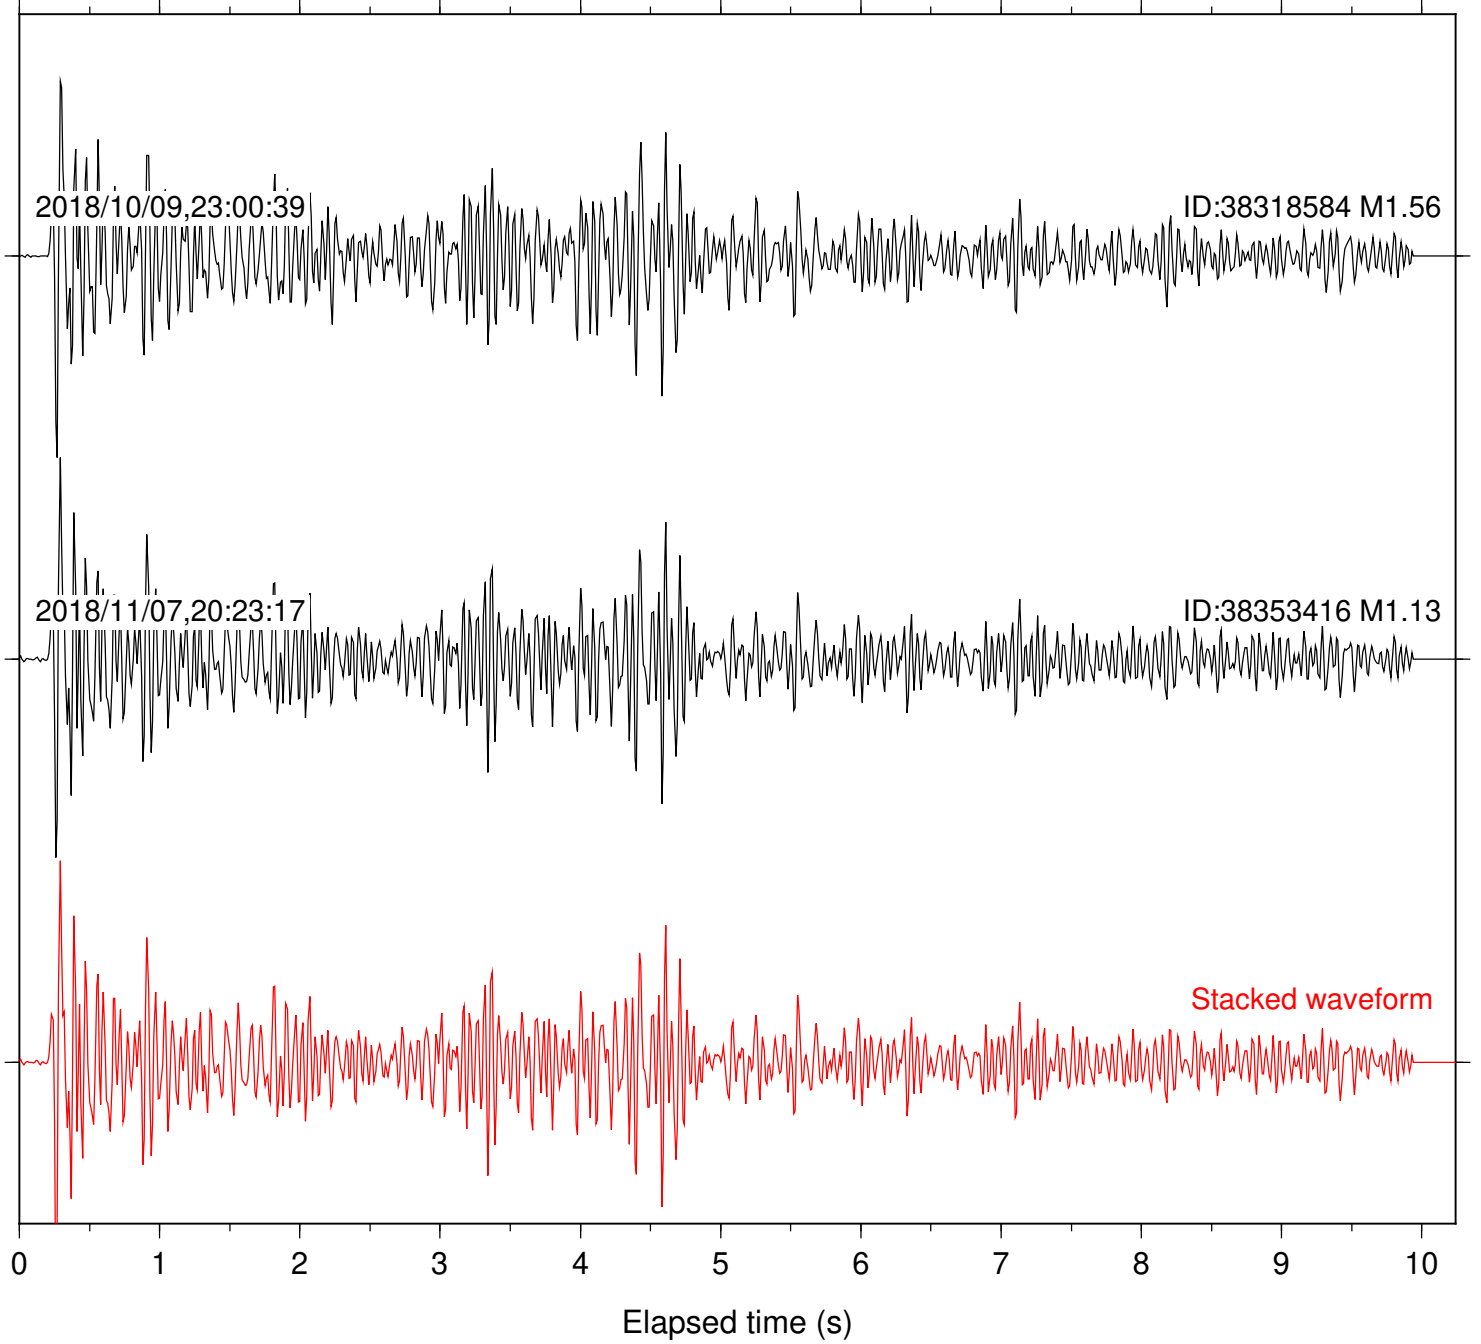

Station: BZN Com: HHZ

Focal depth: 6.83 km

Station: CRY Com: HHZ

Focal depth: 6.83 km

Station: CSH Com: HHZ

Focal depth: 6.83 km

Station: DGR Com: HHZ

Focal depth: 6.83 km

Station: DNR Com: HHZ

Focal depth: 6.78 km

Station: FRD Com: HHZ

Focal depth: 6.83 km

Station: HMT2 Com: HHZ

Focal depth: 6.83 km

Station: LVA2 Com: HHZ

Focal depth: 6.83 km

Station: PFO Com: HHZ

Focal depth: 6.83 km

Station: PLM Com: HHZ

Focal depth: 6.83 km

Station: POB2 Com: HHZ

Focal depth: 6.83 km

Station: RDM Com: HHZ

Focal depth: 6.83 km

Station: RRSP Com: HHZ

Focal depth: 6.83 km

Station: SND Com: HHZ

Focal depth: 6.83 km

Station: WMC Com: HHZ

Focal depth: 6.78 km