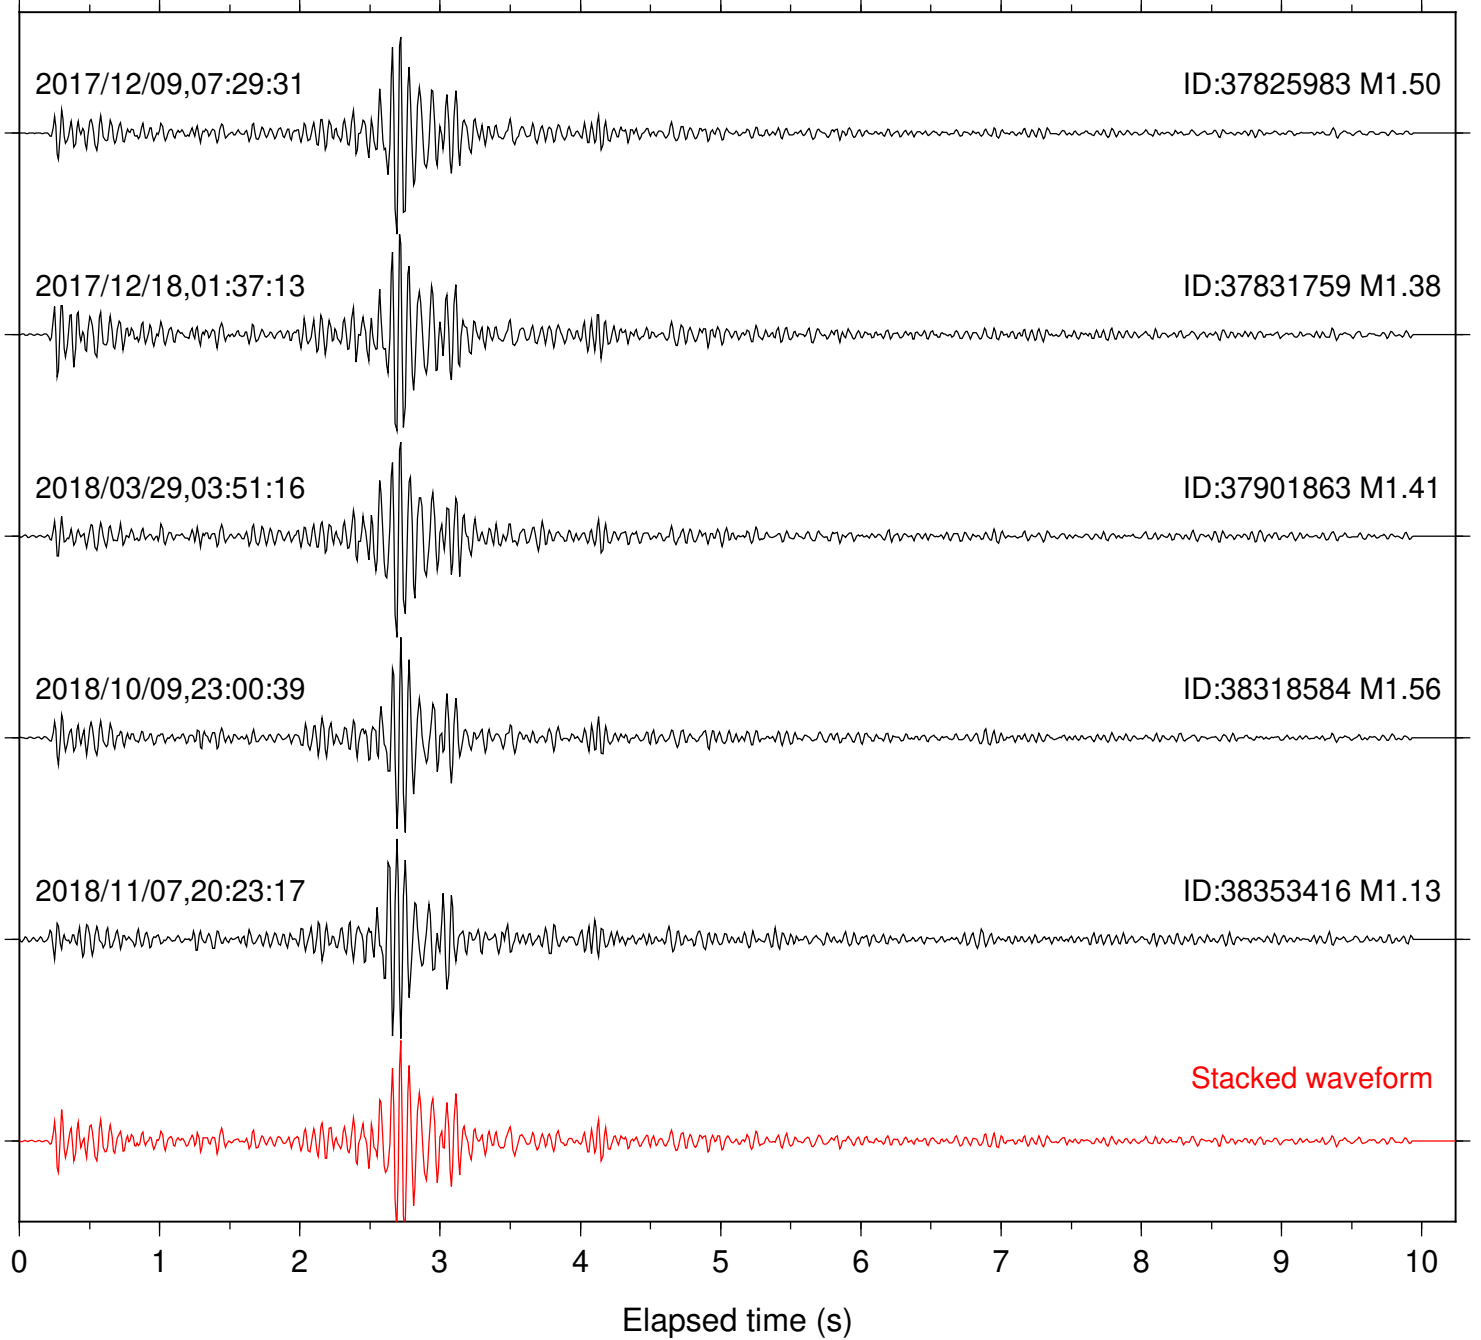

Station: BZN Com: HHZ

Focal depth: 6.83 km

Station: CRY Com: HHZ

Focal depth: 6.83 km

Station: CSH Com: HHZ

Focal depth: 6.83 km

Station: DGR Com: HHZ

Focal depth: 6.83 km

Station: DNR Com: HHZ

Focal depth: 6.78 km

Station: FRD Com: HHZ

Focal depth: 6.83 km

Station: HMT2 Com: HHZ

Focal depth: 6.83 km

Station: LVA2 Com: HHZ

Focal depth: 6.83 km

Station: PFO Com: HHZ

Focal depth: 6.83 km

Station: PLM Com: HHZ

Focal depth: 6.83 km

Station: POB2 Com: HHZ

Focal depth: 6.83 km

Station: RDM Com: HHZ

Focal depth: 6.83 km

Station: RRSP Com: HHZ

Focal depth: 6.83 km

Station: SND Com: HHZ

Focal depth: 6.83 km

Station: WMC Com: HHZ

Focal depth: 6.78 km