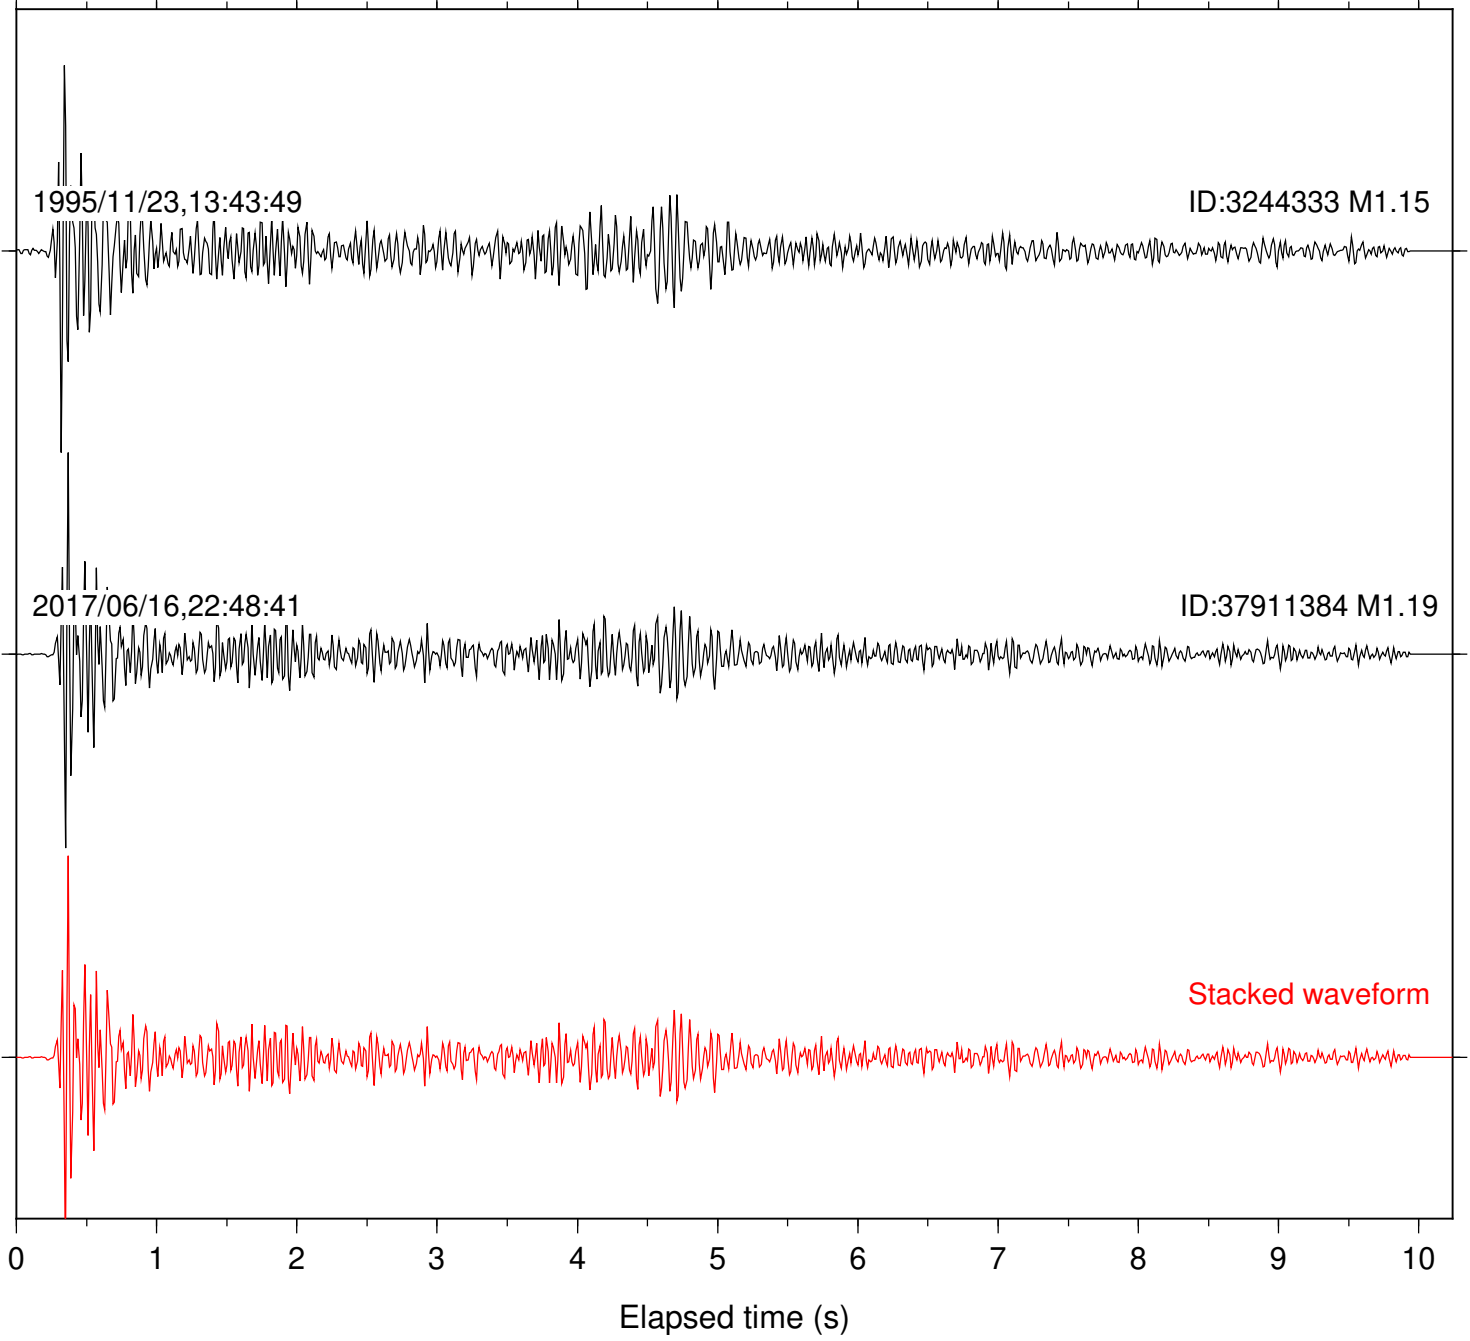

Station: FRD Com: HHZ

Focal depth: 16.63 km

Station: KNW Com: HHZ

Focal depth: 16.63 km

Station: PFO Com: HHZ

Focal depth: 16.63 km