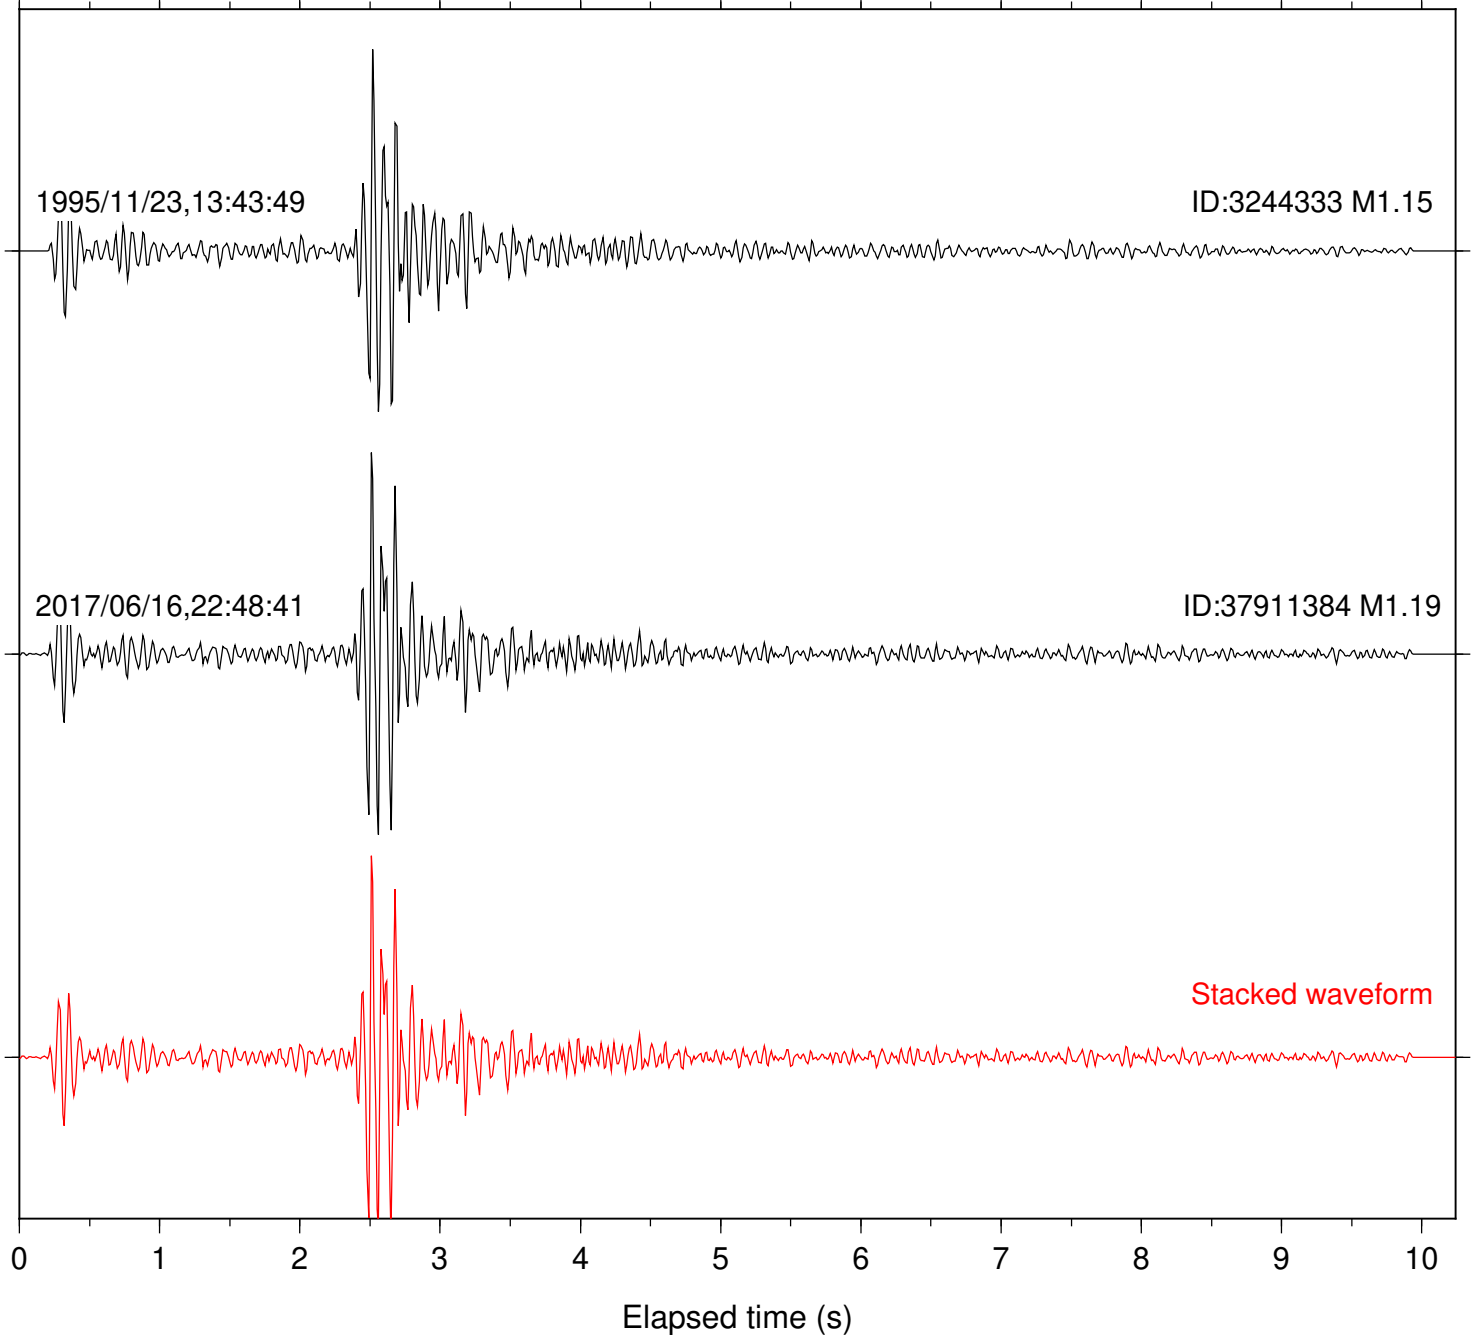

Station: FRD Com: HHZ

Focal depth: 16.63 km

Station: KNW Com: HHZ

Focal depth: 16.63 km

Station: PFO Com: HHZ

Focal depth: 16.63 km