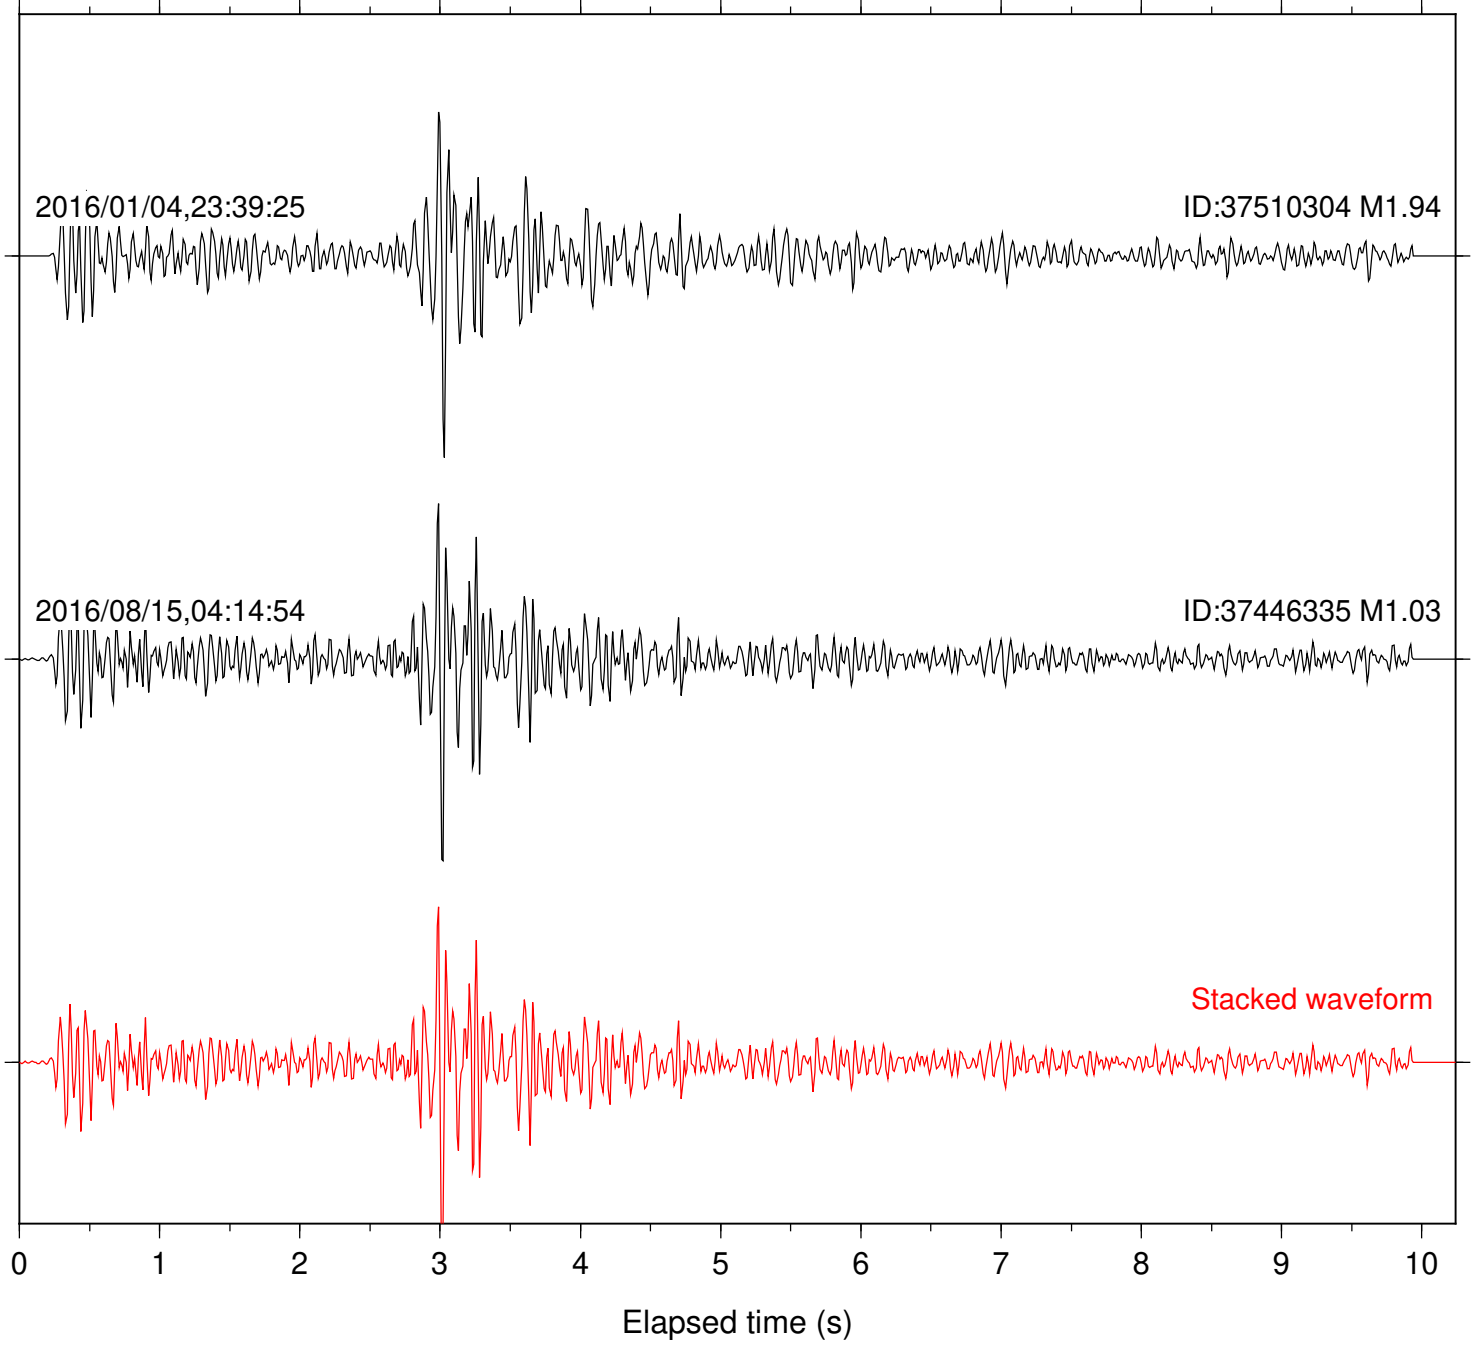

Station: AGA Com: HHZ

Focal depth: 16.52 km

Station: B081 Com: EHZ

Focal depth: 16.55 km

Station: B084 Com: EHZ

Focal depth: 16.55 km

Station: B093 Com: EHZ

Focal depth: 16.55 km

Station: B946 Com: EHZ

Focal depth: 16.55 km

Station: BAC Com: EHZ

Focal depth: 16.55 km

Station: BZN Com: HHZ

Focal depth: 16.52 km

Station: DGR Com: HHZ

Focal depth: 16.55 km

Station: FRD Com: HHZ

Focal depth: 16.55 km

Station: HMT2 Com: HHZ

Focal depth: 16.52 km

2002/01/08,12:02:10

ID:9746209 M1.49

2003/08/18,15:16:54

ID:13985800 M1.20

Stacked waveform

0 1 2 3 4 5 6 7 8 9 10
Elapsed time (s)

Station: KNW Com: HHZ

Focal depth: 16.55 km

Station: POB2 Com: HHZ

Focal depth: 16.52 km