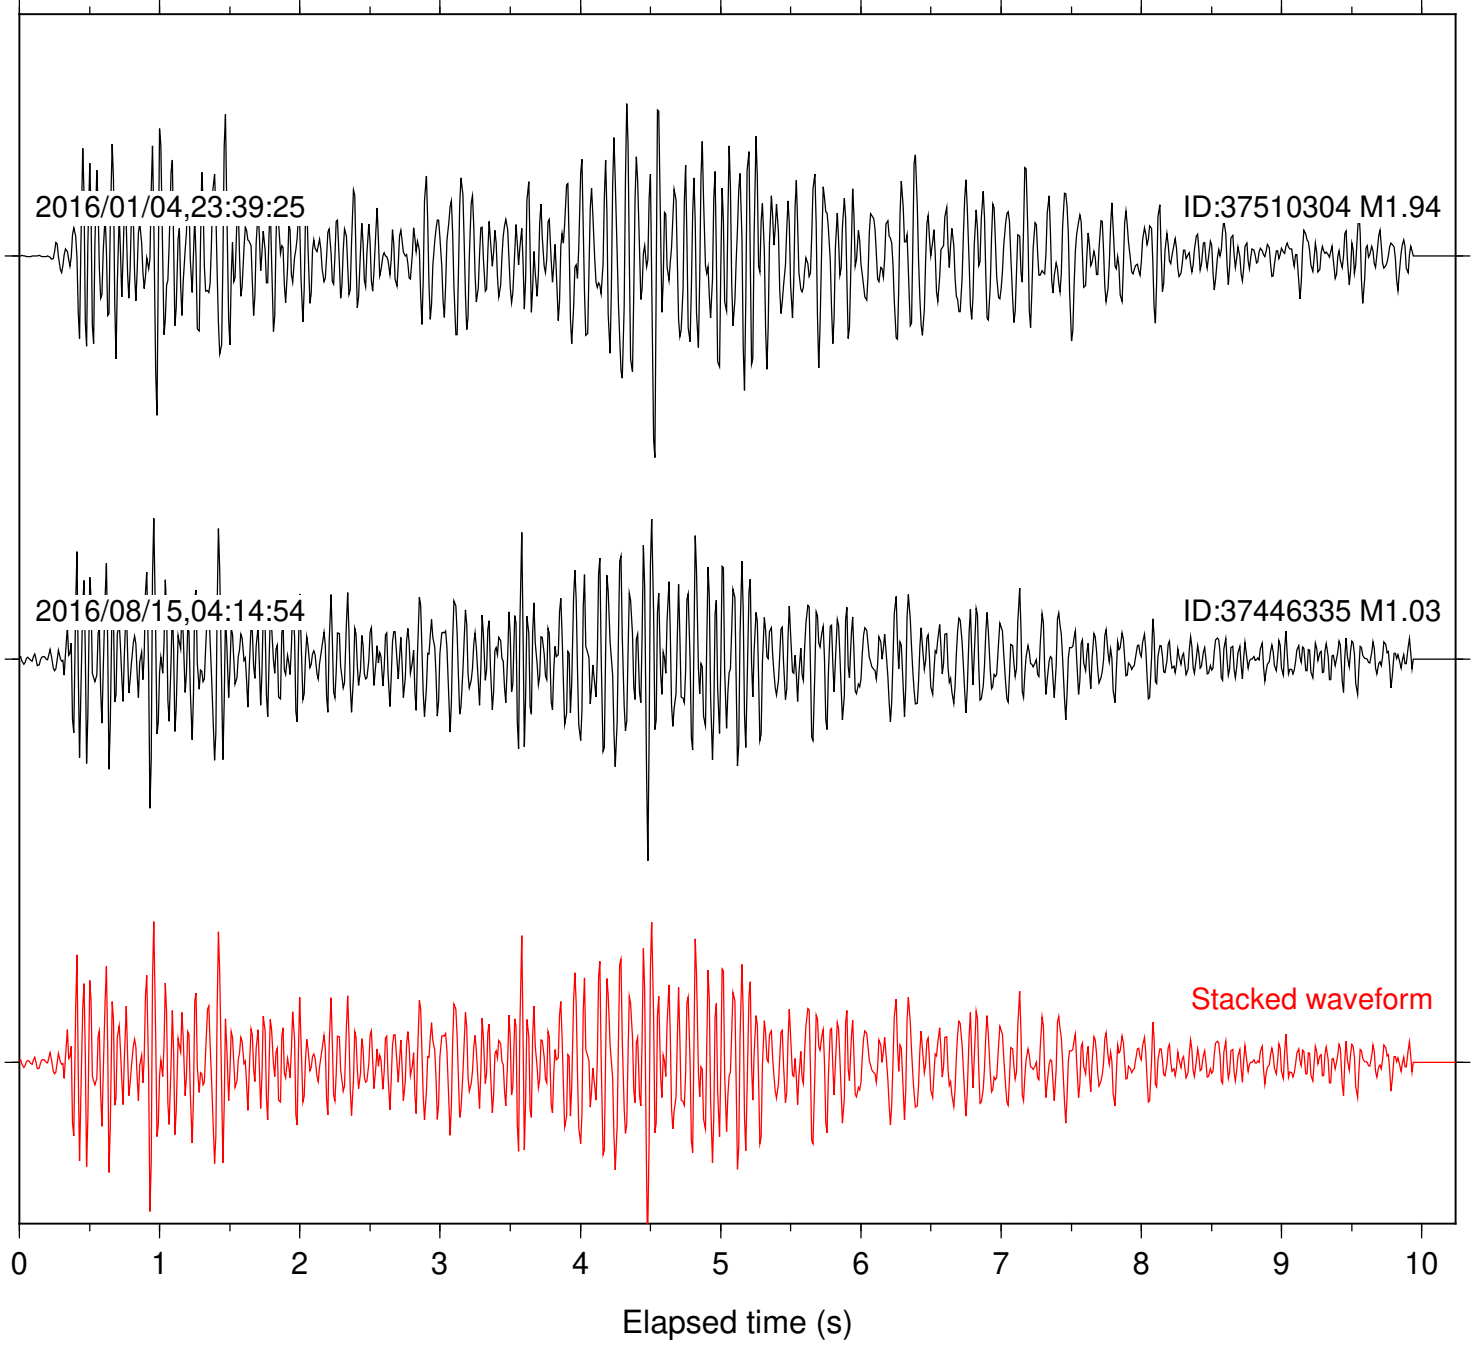

Station: AGA Com: HHZ

Focal depth: 16.52 km

Station: B081 Com: EHZ

Focal depth: 16.55 km

Station: B084 Com: EHZ

Focal depth: 16.55 km

Station: B093 Com: EHZ

Focal depth: 16.55 km

Station: B946 Com: EHZ

Focal depth: 16.55 km

Station: BAC Com: EHZ

Focal depth: 16.55 km

Station: BZN Com: HHZ

Focal depth: 16.52 km

Station: DGR Com: HHZ

Focal depth: 16.55 km

Station: FRD Com: HHZ

Focal depth: 16.55 km

Station: HMT2 Com: HHZ

Focal depth: 16.52 km

2002/01/08,12:02:10

ID:9746209 M1.49

2003/08/18,15:16:54

ID:13985800 M1.20

Stacked waveform

0 1 2 3 4 5 6 7 8 9 10
Elapsed time (s)

Station: KNW Com: HHZ

Focal depth: 16.55 km

Station: POB2 Com: HHZ

Focal depth: 16.52 km