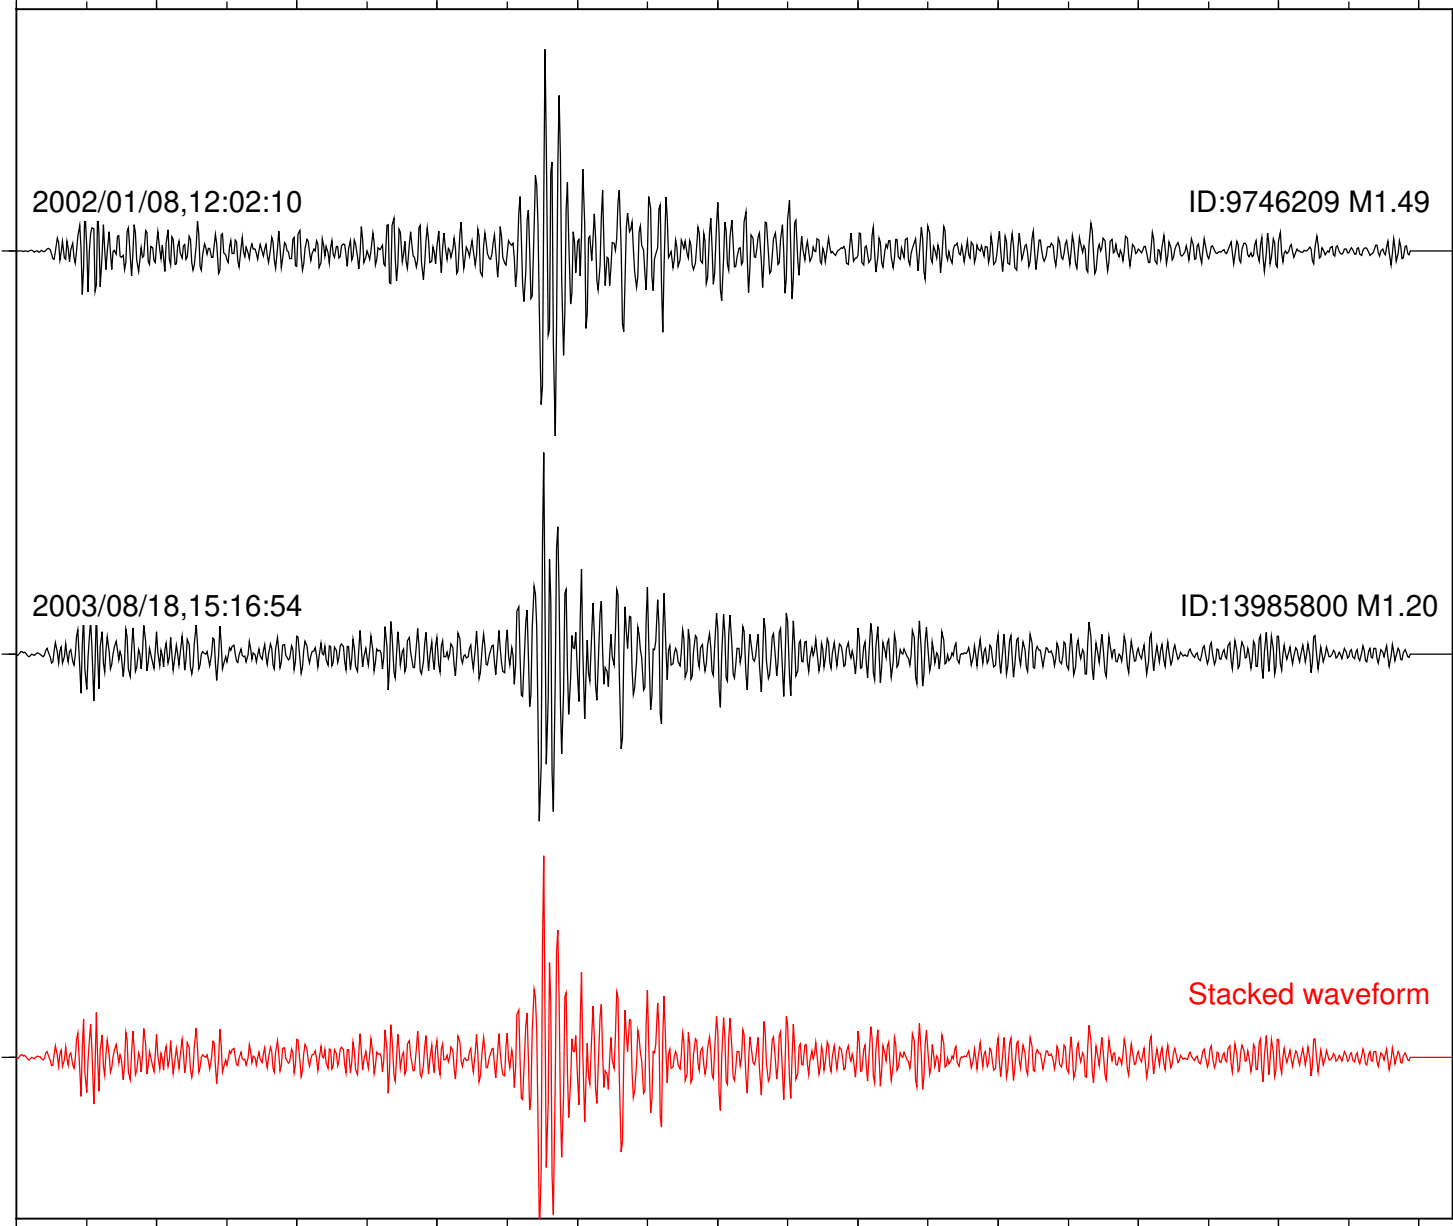

Station: AGA Com: HHZ

Focal depth: 16.52 km

Station: B081 Com: EHZ

Focal depth: 16.55 km

Station: B084 Com: EHZ

Focal depth: 16.55 km

Station: B093 Com: EHZ

Focal depth: 16.55 km

Station: B946 Com: EHZ

Focal depth: 16.55 km

Station: BAC Com: EHZ

Focal depth: 16.55 km

Station: BZN Com: HHZ

Focal depth: 16.52 km

Station: DGR Com: HHZ

Focal depth: 16.55 km

Station: FRD Com: HHZ

Focal depth: 16.55 km

Station: HMT2 Com: HHZ

Focal depth: 16.52 km

2002/01/08,12:02:10

ID:9746209 M1.49

2003/08/18,15:16:54

ID:13985800 M1.20

Stacked waveform

0 1 2 3 4 5 6 7 8 9 10
Elapsed time (s)

Station: KNW Com: HHZ

Focal depth: 16.55 km

Station: POB2 Com: HHZ

Focal depth: 16.52 km