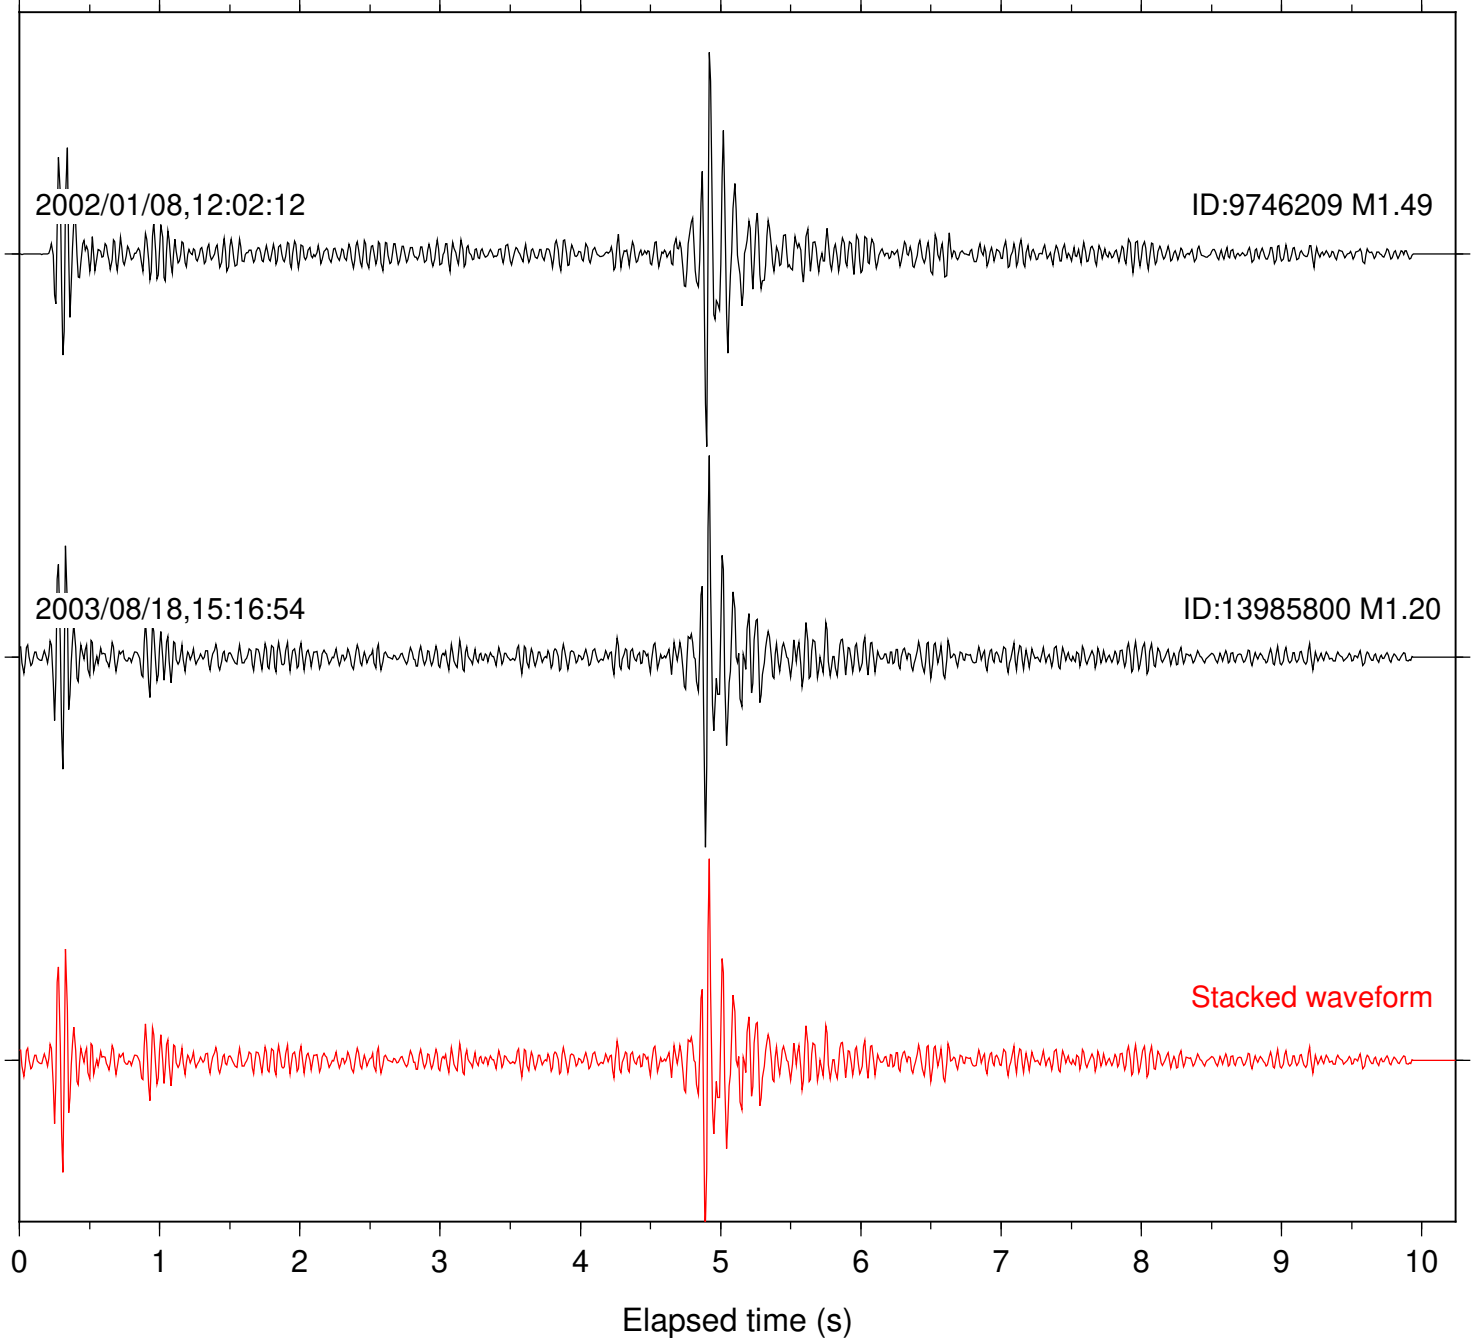

Station: AGA Com: HHZ

Focal depth: 16.52 km

Station: B081 Com: EHZ

Focal depth: 16.55 km

Station: B084 Com: EHZ

Focal depth: 16.55 km

Station: B093 Com: EHZ

Focal depth: 16.55 km

Station: B946 Com: EHZ

Focal depth: 16.55 km

Station: BAC Com: EHZ

Focal depth: 16.55 km

Station: BZN Com: HHZ

Focal depth: 16.52 km

Station: DGR Com: HHZ

Focal depth: 16.55 km

Station: FRD Com: HHZ

Focal depth: 16.55 km

Station: HMT2 Com: HHZ

Focal depth: 16.52 km

2002/01/08,12:02:10

ID:9746209 M1.49

2003/08/18,15:16:54

ID:13985800 M1.20

Stacked waveform

0 1 2 3 4 5 6 7 8 9 10
Elapsed time (s)

Station: KNW Com: HHZ

Focal depth: 16.55 km

Station: POB2 Com: HHZ

Focal depth: 16.52 km