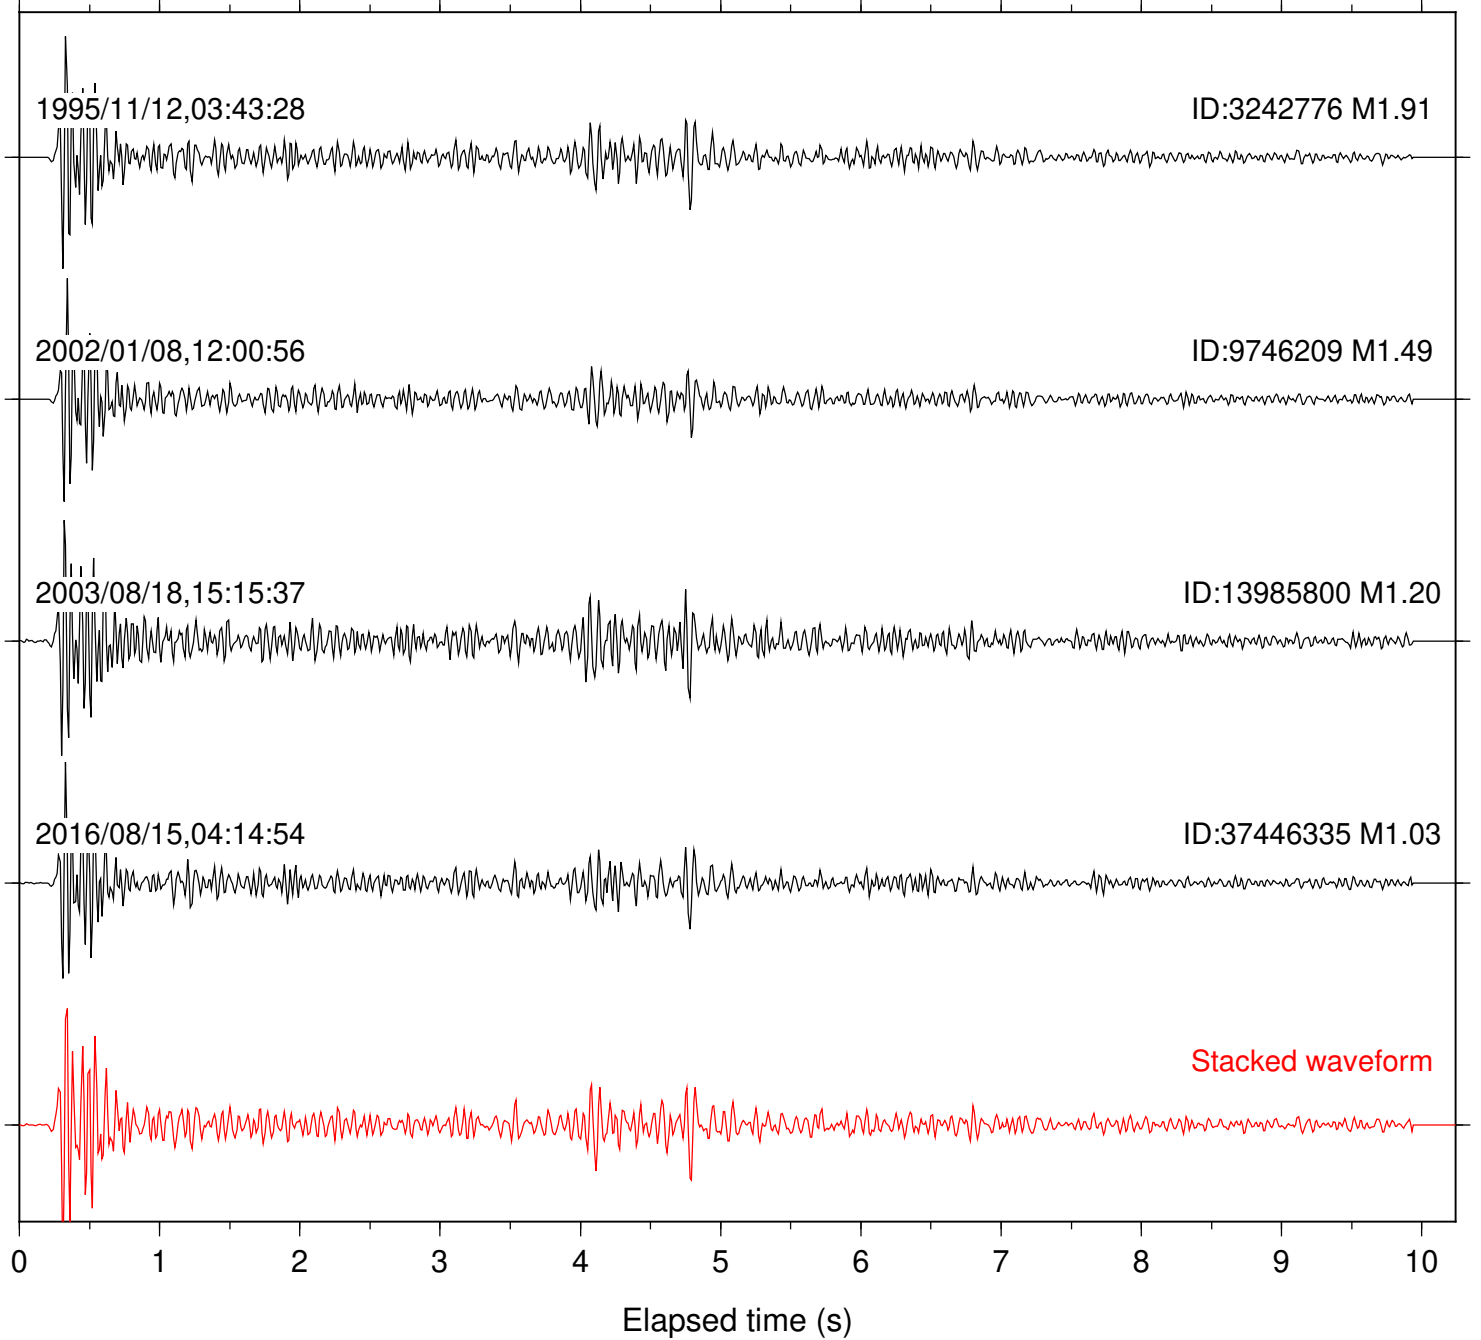

Station: AGA Com: HHZ

Focal depth: 16.52 km

Station: B081 Com: EHZ

Focal depth: 16.55 km

Station: B084 Com: EHZ

Focal depth: 16.55 km

Station: B093 Com: EHZ

Focal depth: 16.55 km

Station: B946 Com: EHZ

Focal depth: 16.55 km

Station: BAC Com: EHZ

Focal depth: 16.55 km

Station: BZN Com: HHZ

Focal depth: 16.52 km

Station: DGR Com: HHZ

Focal depth: 16.55 km

Station: FRD Com: HHZ

Focal depth: 16.55 km

Station: HMT2 Com: HHZ

Focal depth: 16.52 km

2002/01/08,12:02:10

ID:9746209 M1.49

2003/08/18,15:16:54

ID:13985800 M1.20

Stacked waveform

0 1 2 3 4 5 6 7 8 9 10
Elapsed time (s)

Station: KNW Com: HHZ

Focal depth: 16.55 km

Station: POB2 Com: HHZ

Focal depth: 16.52 km