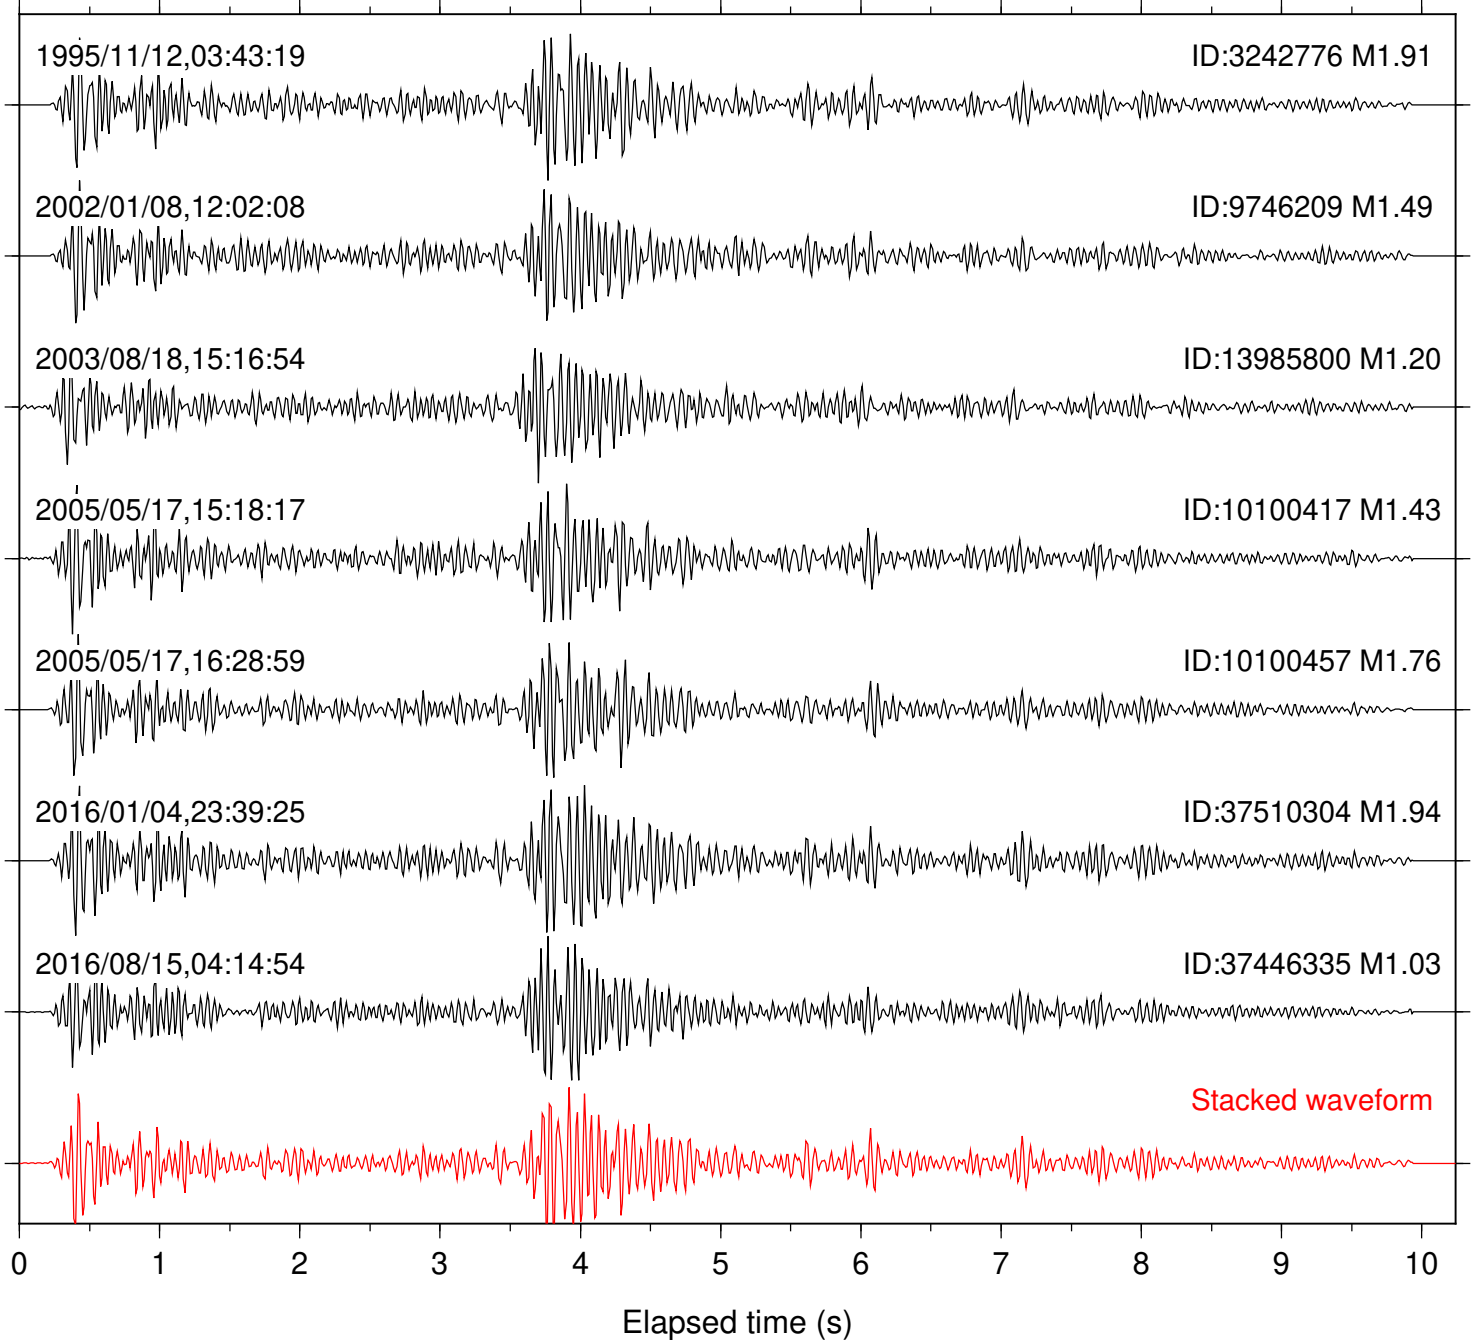

Station: AGA Com: HHZ

Focal depth: 16.52 km

Station: B081 Com: EHZ

Focal depth: 16.55 km

Station: B084 Com: EHZ

Focal depth: 16.55 km

Station: B093 Com: EHZ

Focal depth: 16.55 km

Station: B946 Com: EHZ

Focal depth: 16.55 km

Station: BAC Com: EHZ

Focal depth: 16.55 km

Station: BZN Com: HHZ

Focal depth: 16.52 km

Station: DGR Com: HHZ

Focal depth: 16.55 km

Station: FRD Com: HHZ

Focal depth: 16.55 km

Station: HMT2 Com: HHZ

Focal depth: 16.52 km

2002/01/08,12:02:10

ID:9746209 M1.49

2003/08/18,15:16:54

ID:13985800 M1.20

Stacked waveform

0 1 2 3 4 5 6 7 8 9 10
Elapsed time (s)

Station: KNW Com: HHZ

Focal depth: 16.55 km

Station: POB2 Com: HHZ

Focal depth: 16.52 km