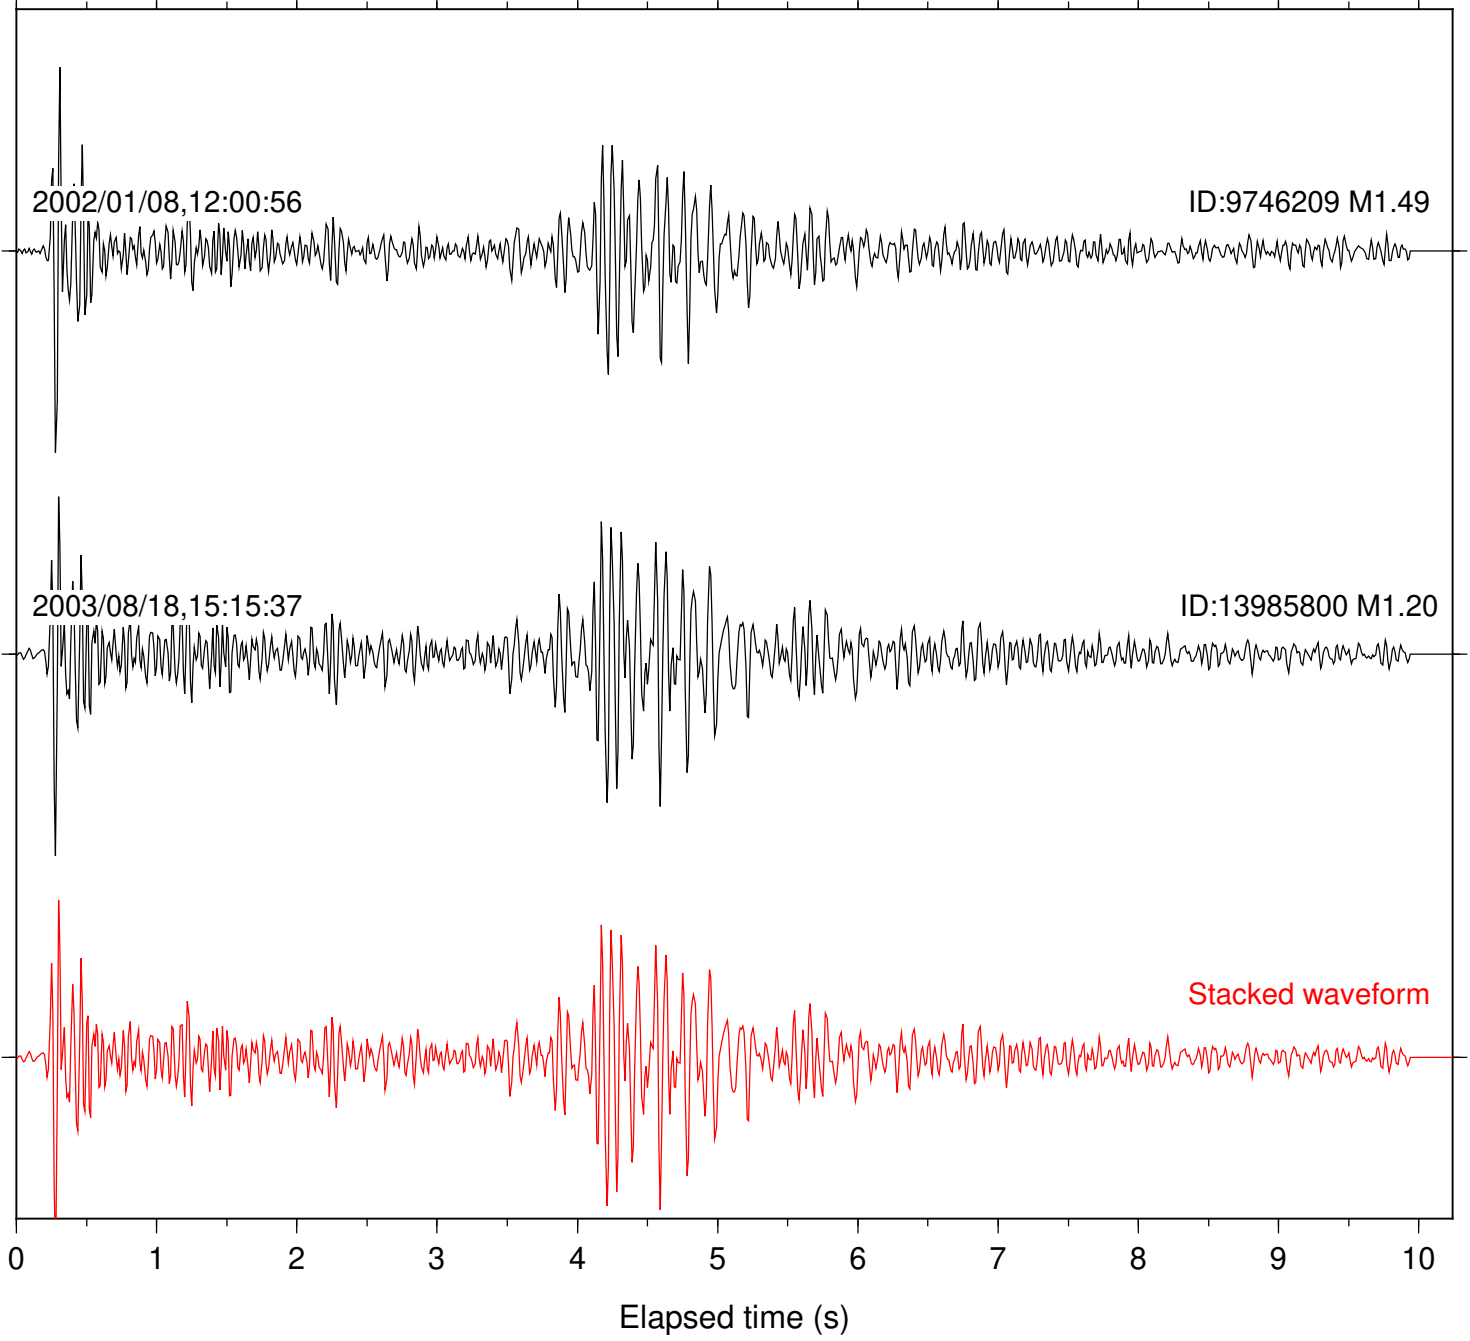

Station: AGA Com: HHZ

Focal depth: 16.52 km

Station: B081 Com: EHZ

Focal depth: 16.55 km

Station: B084 Com: EHZ

Focal depth: 16.55 km

Station: B093 Com: EHZ

Focal depth: 16.55 km

Station: B946 Com: EHZ

Focal depth: 16.55 km

Station: BAC Com: EHZ

Focal depth: 16.55 km

Station: BZN Com: HHZ

Focal depth: 16.52 km

Station: DGR Com: HHZ

Focal depth: 16.55 km

Station: FRD Com: HHZ

Focal depth: 16.55 km

Station: HMT2 Com: HHZ

Focal depth: 16.52 km

2002/01/08,12:02:10

ID:9746209 M1.49

2003/08/18,15:16:54

ID:13985800 M1.20

Stacked waveform

0 1 2 3 4 5 6 7 8 9 10
Elapsed time (s)

Station: KNW Com: HHZ

Focal depth: 16.55 km

Station: POB2 Com: HHZ

Focal depth: 16.52 km