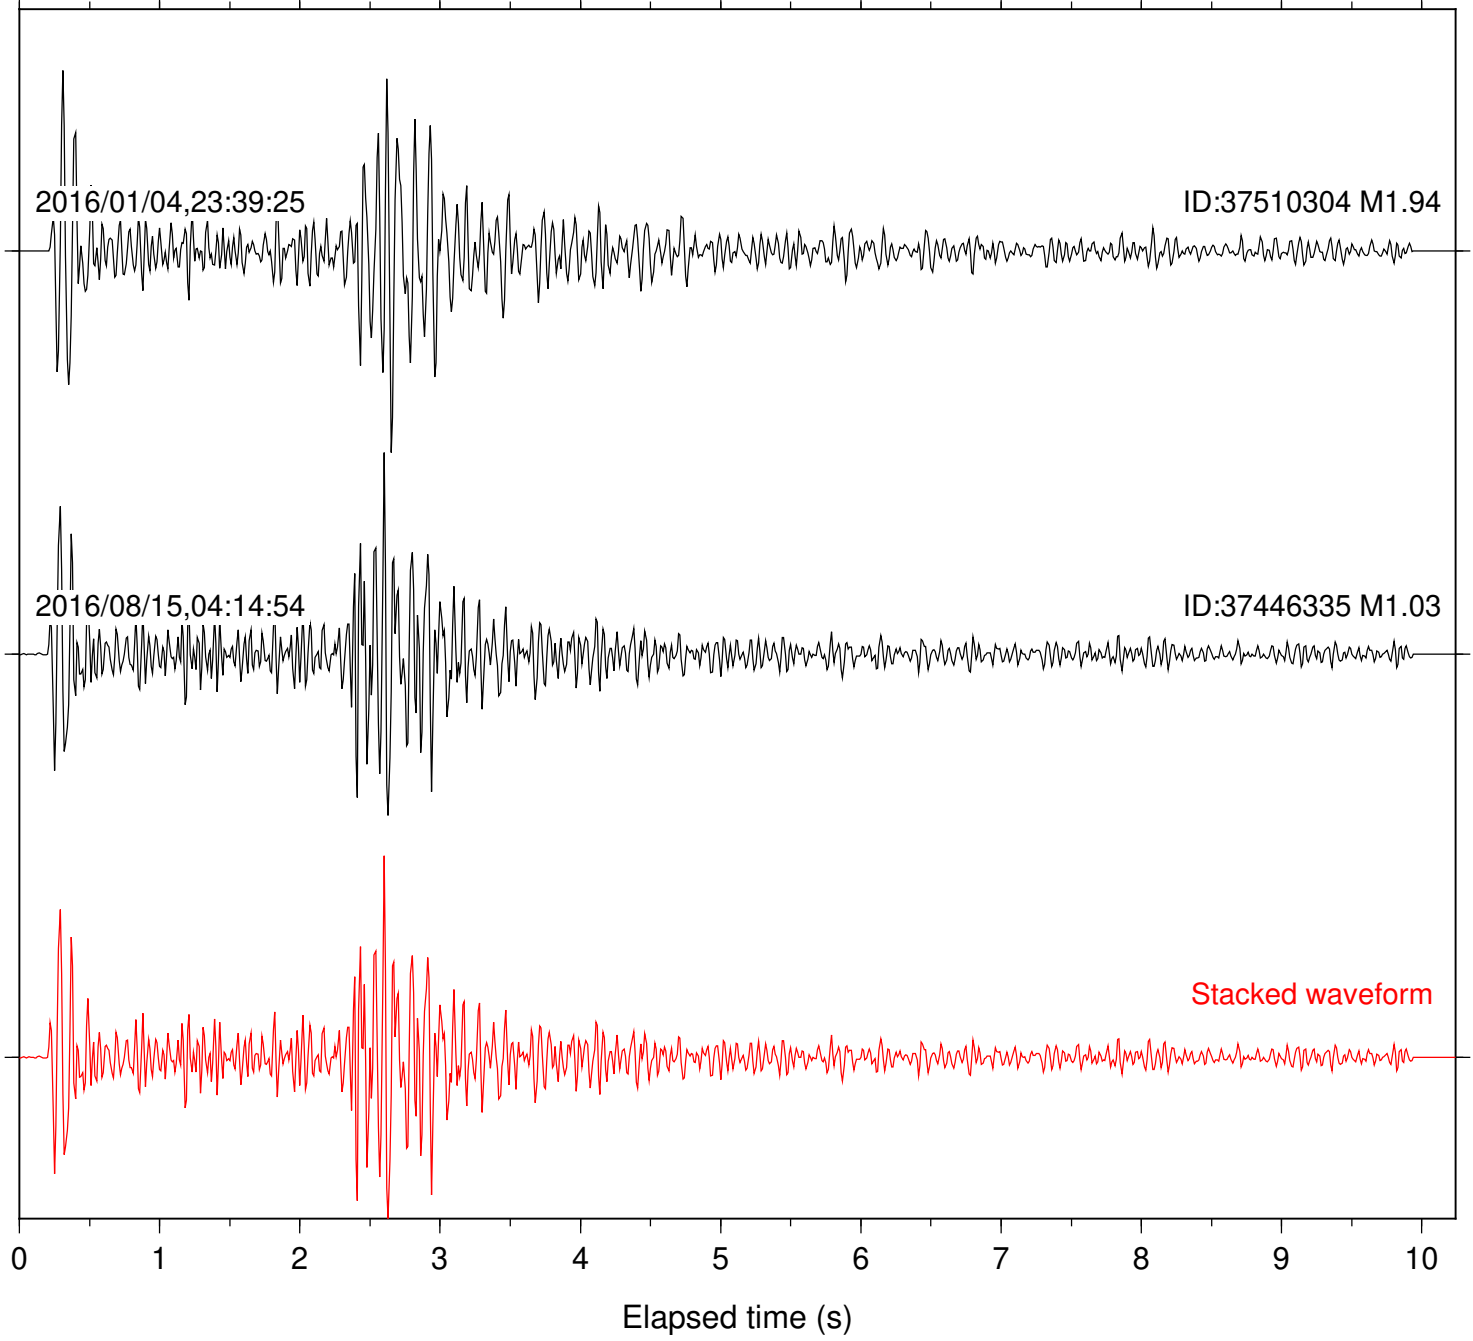

Station: AGA Com: HHZ

Focal depth: 16.52 km

Station: B081 Com: EHZ

Focal depth: 16.55 km

Station: B084 Com: EHZ

Focal depth: 16.55 km

Station: B093 Com: EHZ

Focal depth: 16.55 km

Station: B946 Com: EHZ

Focal depth: 16.55 km

Station: BAC Com: EHZ

Focal depth: 16.55 km

Station: BZN Com: HHZ

Focal depth: 16.52 km

Station: DGR Com: HHZ

Focal depth: 16.55 km

Station: FRD Com: HHZ

Focal depth: 16.55 km

Station: HMT2 Com: HHZ

Focal depth: 16.52 km

2002/01/08,12:02:10

ID:9746209 M1.49

2003/08/18,15:16:54

ID:13985800 M1.20

Stacked waveform

0 1 2 3 4 5 6 7 8 9 10
Elapsed time (s)

Station: KNW Com: HHZ

Focal depth: 16.55 km

Station: POB2 Com: HHZ

Focal depth: 16.52 km