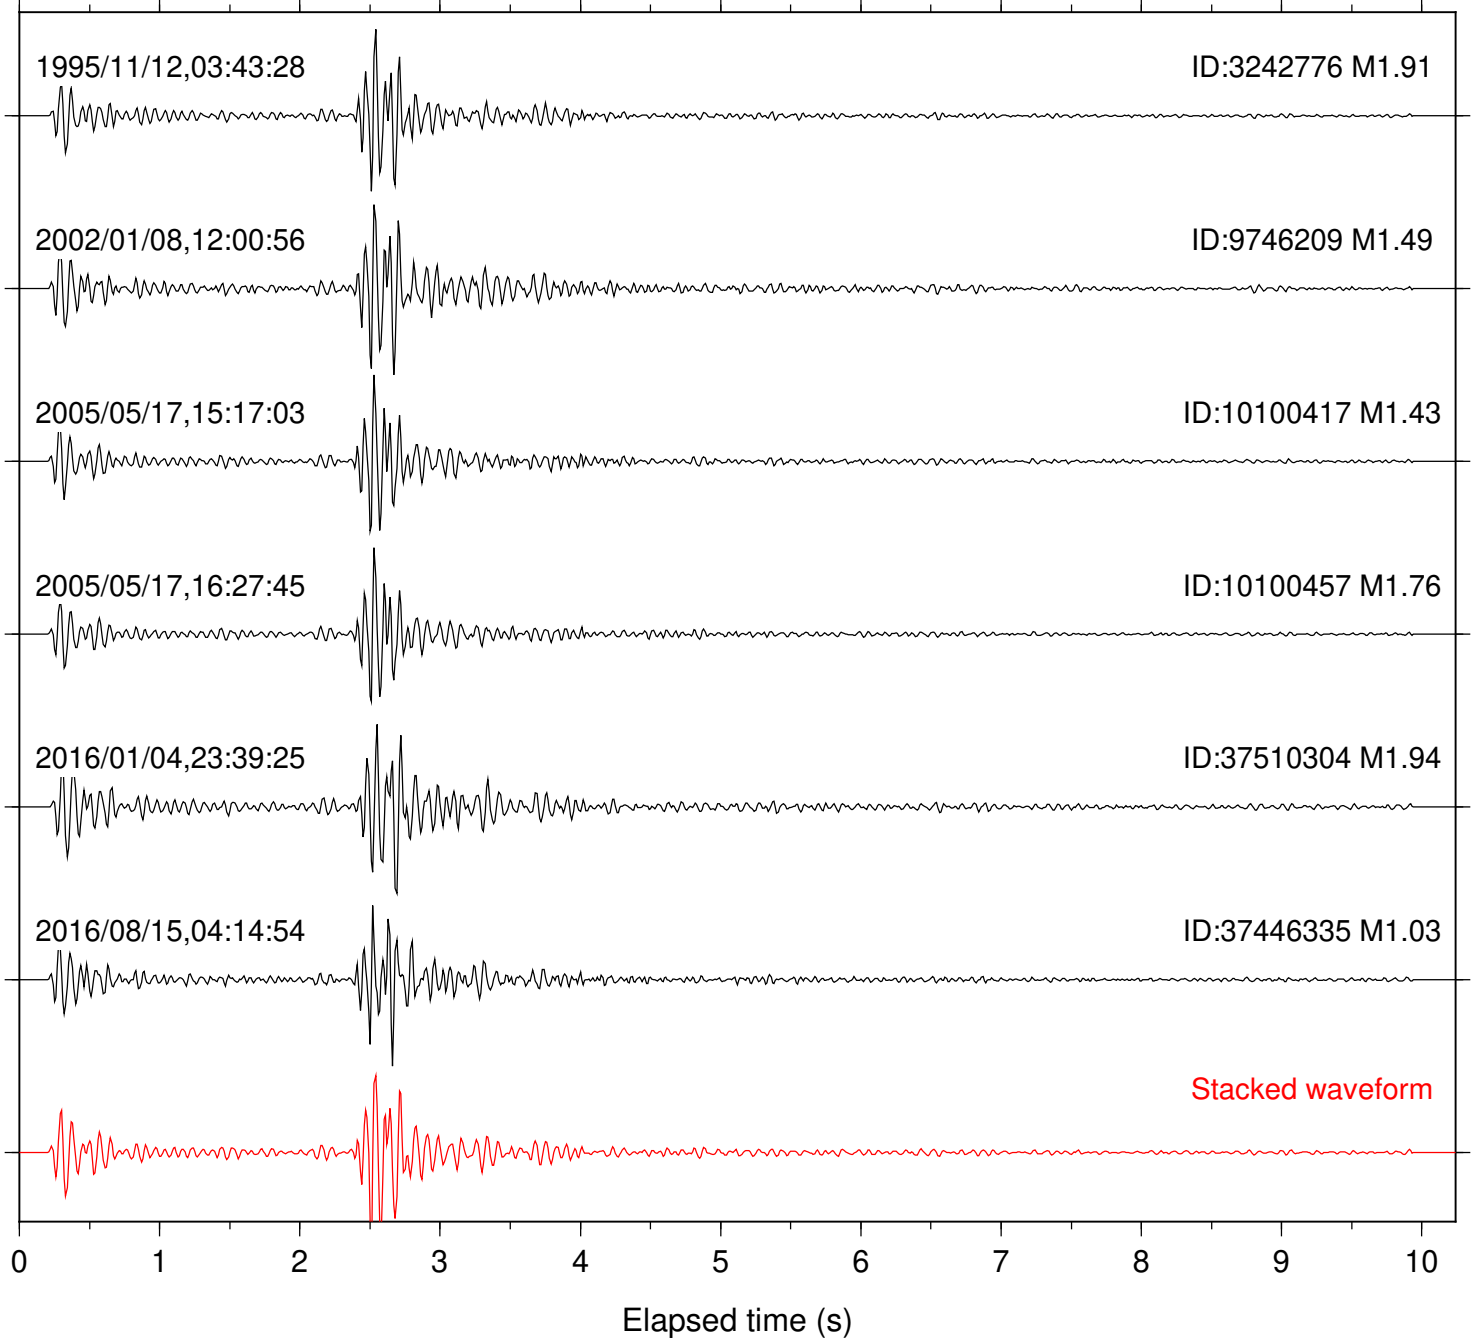

Station: AGA Com: HHZ

Focal depth: 16.52 km

Station: B081 Com: EHZ

Focal depth: 16.55 km

Station: B084 Com: EHZ

Focal depth: 16.55 km

Station: B093 Com: EHZ

Focal depth: 16.55 km

Station: B946 Com: EHZ

Focal depth: 16.55 km

Station: BAC Com: EHZ

Focal depth: 16.55 km

Station: BZN Com: HHZ

Focal depth: 16.52 km

Station: DGR Com: HHZ

Focal depth: 16.55 km

Station: FRD Com: HHZ

Focal depth: 16.55 km

Station: HMT2 Com: HHZ

Focal depth: 16.52 km

2002/01/08,12:02:10

ID:9746209 M1.49

2003/08/18,15:16:54

ID:13985800 M1.20

Stacked waveform

0 1 2 3 4 5 6 7 8 9 10
Elapsed time (s)

Station: KNW Com: HHZ

Focal depth: 16.55 km

Station: POB2 Com: HHZ

Focal depth: 16.52 km