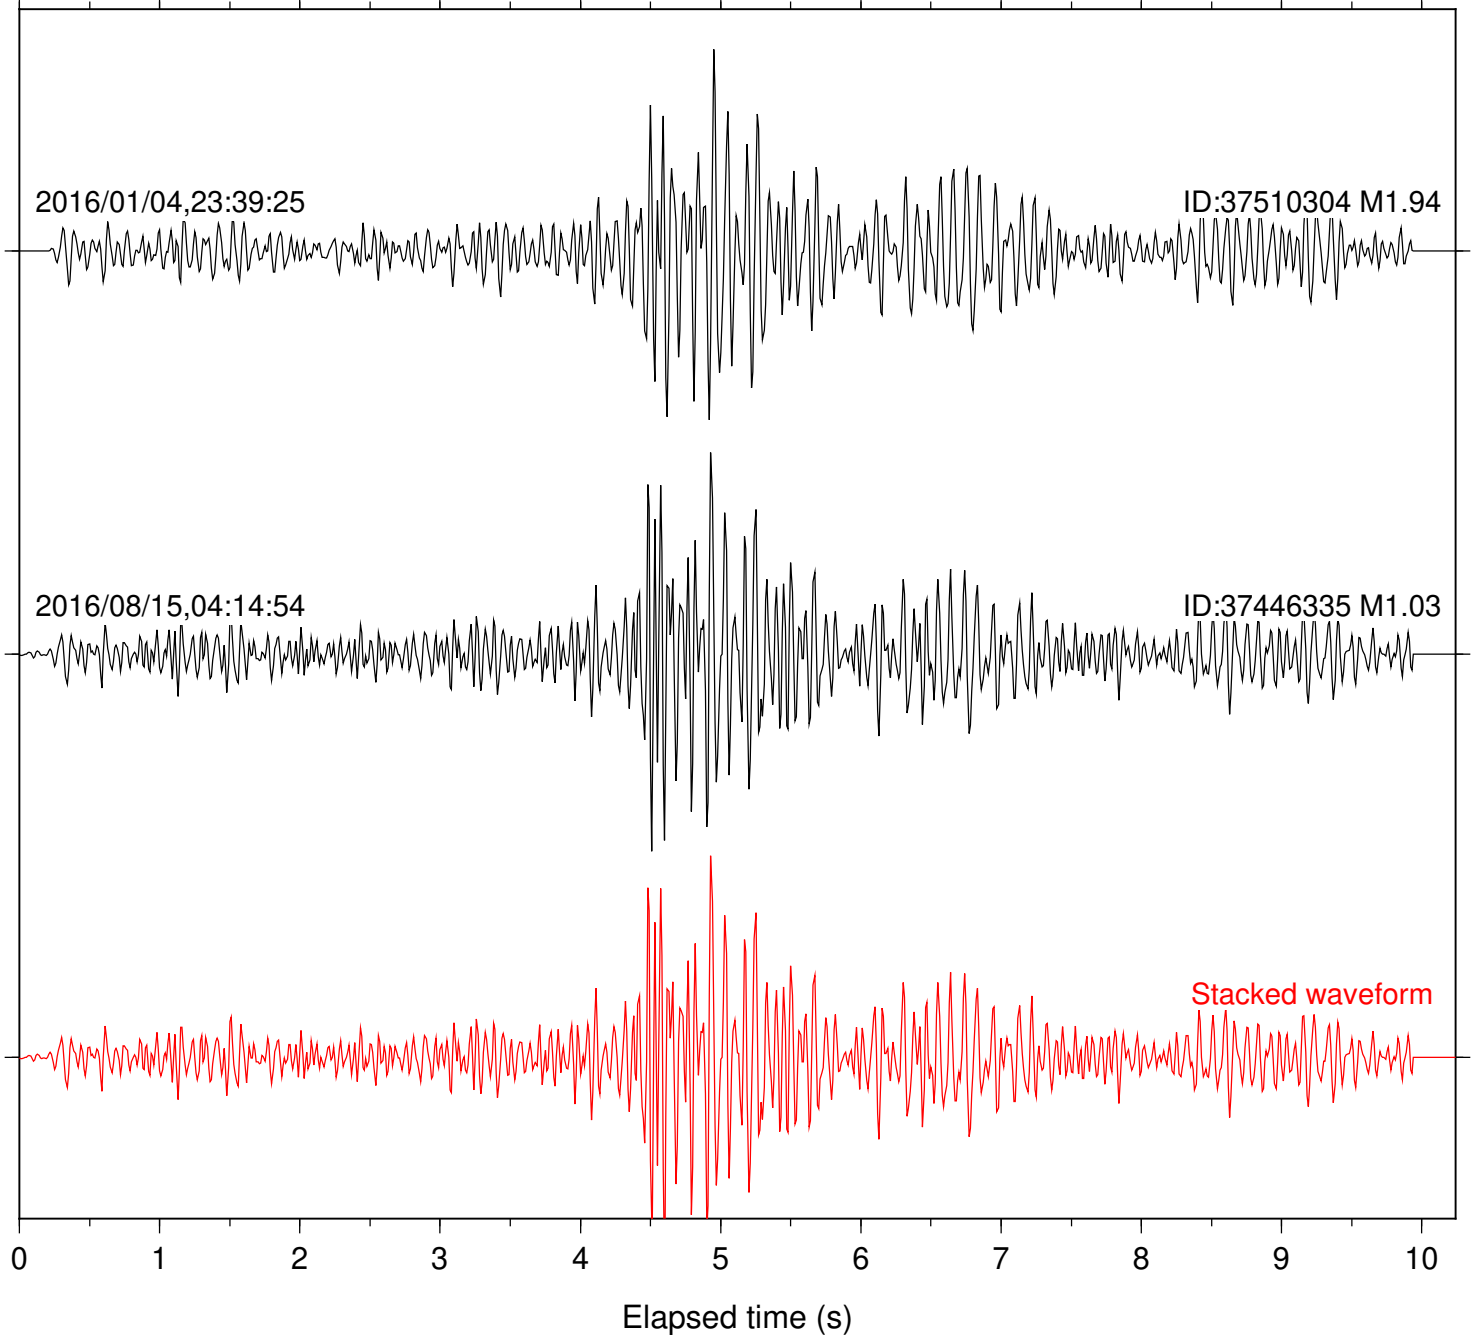

Station: AGA Com: HHZ

Focal depth: 16.52 km

Station: B081 Com: EHZ

Focal depth: 16.55 km

Station: B084 Com: EHZ

Focal depth: 16.55 km

Station: B093 Com: EHZ

Focal depth: 16.55 km

Station: B946 Com: EHZ

Focal depth: 16.55 km

Station: BAC Com: EHZ

Focal depth: 16.55 km

Station: BZN Com: HHZ

Focal depth: 16.52 km

Station: DGR Com: HHZ

Focal depth: 16.55 km

Station: FRD Com: HHZ

Focal depth: 16.55 km

Station: HMT2 Com: HHZ

Focal depth: 16.52 km

2002/01/08,12:02:10

ID:9746209 M1.49

2003/08/18,15:16:54

ID:13985800 M1.20

Stacked waveform

0 1 2 3 4 5 6 7 8 9 10
Elapsed time (s)

Station: KNW Com: HHZ

Focal depth: 16.55 km

Station: POB2 Com: HHZ

Focal depth: 16.52 km