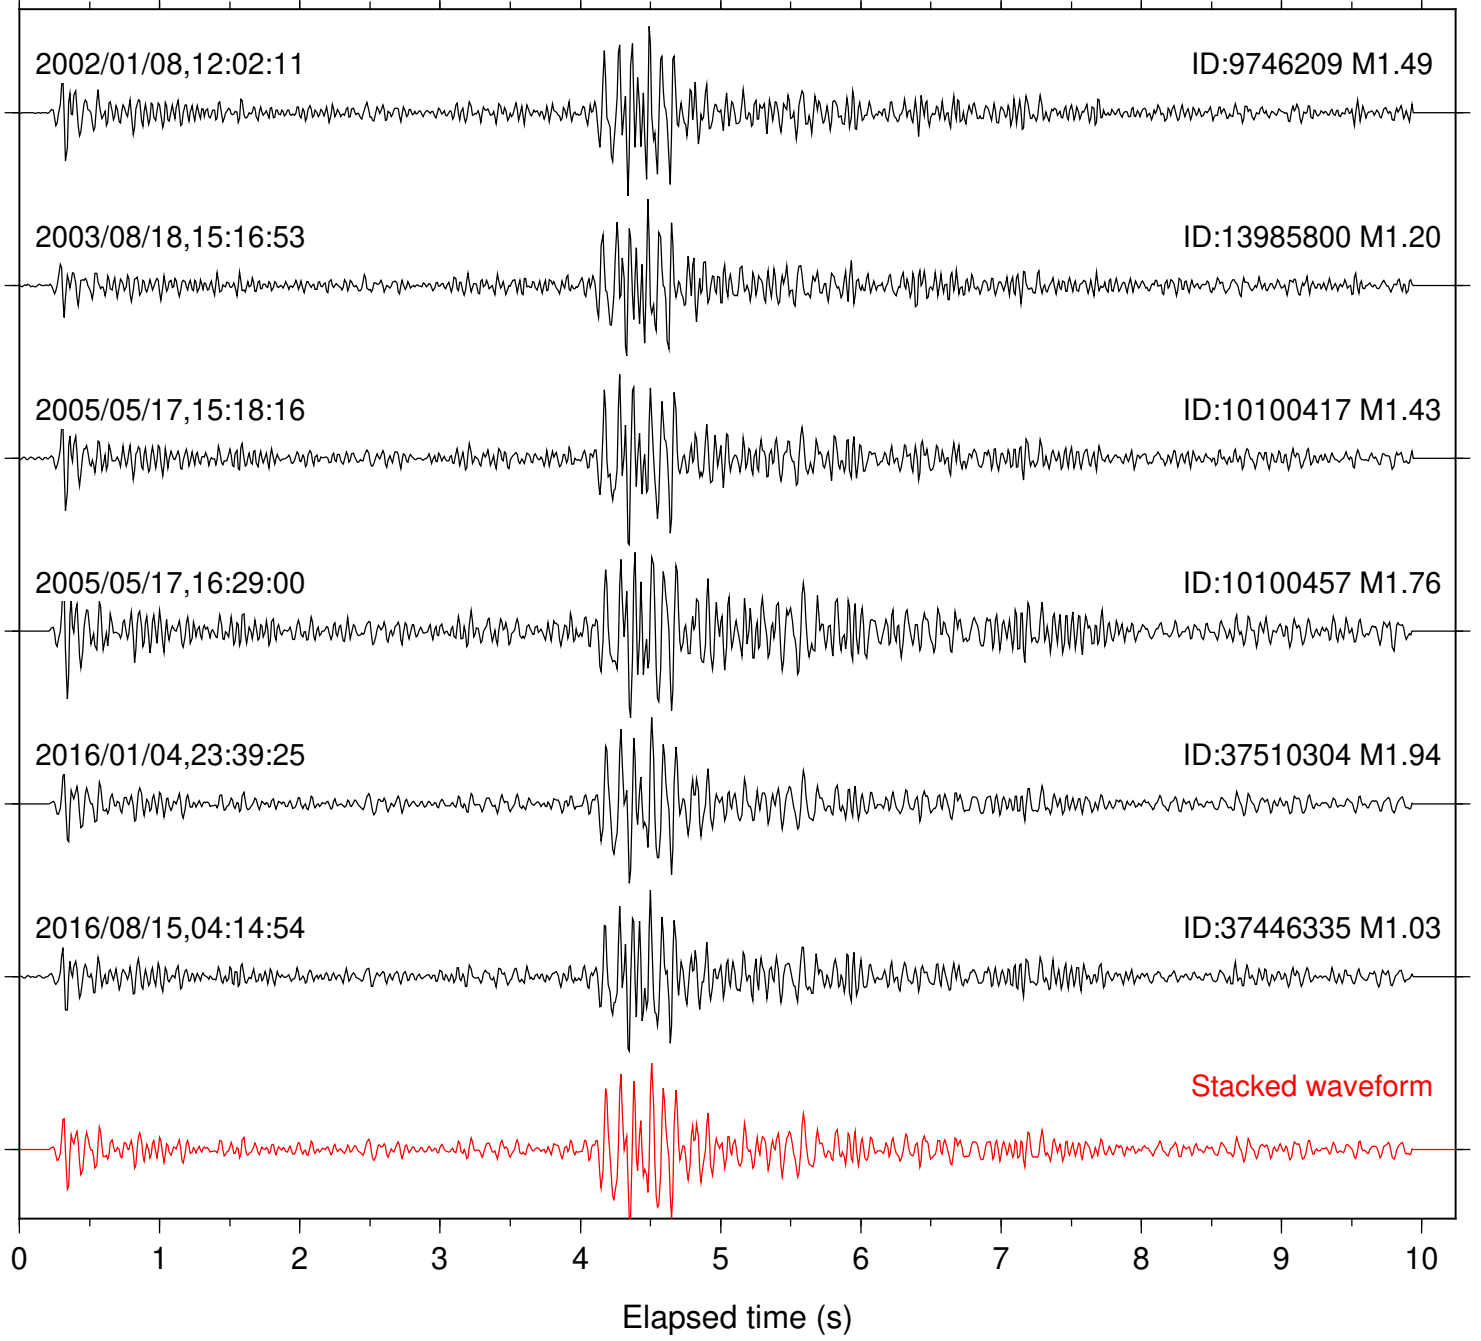

Station: AGA Com: HHZ

Focal depth: 16.52 km

Station: B081 Com: EHZ

Focal depth: 16.55 km

Station: B084 Com: EHZ

Focal depth: 16.55 km

Station: B093 Com: EHZ

Focal depth: 16.55 km

Station: B946 Com: EHZ

Focal depth: 16.55 km

Station: BAC Com: EHZ

Focal depth: 16.55 km

Station: BZN Com: HHZ

Focal depth: 16.52 km

Station: DGR Com: HHZ

Focal depth: 16.55 km

Station: FRD Com: HHZ

Focal depth: 16.55 km

Station: HMT2 Com: HHZ

Focal depth: 16.52 km

2002/01/08,12:02:10

ID:9746209 M1.49

2003/08/18,15:16:54

ID:13985800 M1.20

Stacked waveform

0 1 2 3 4 5 6 7 8 9 10
Elapsed time (s)

Station: KNW Com: HHZ

Focal depth: 16.55 km

Station: POB2 Com: HHZ

Focal depth: 16.52 km