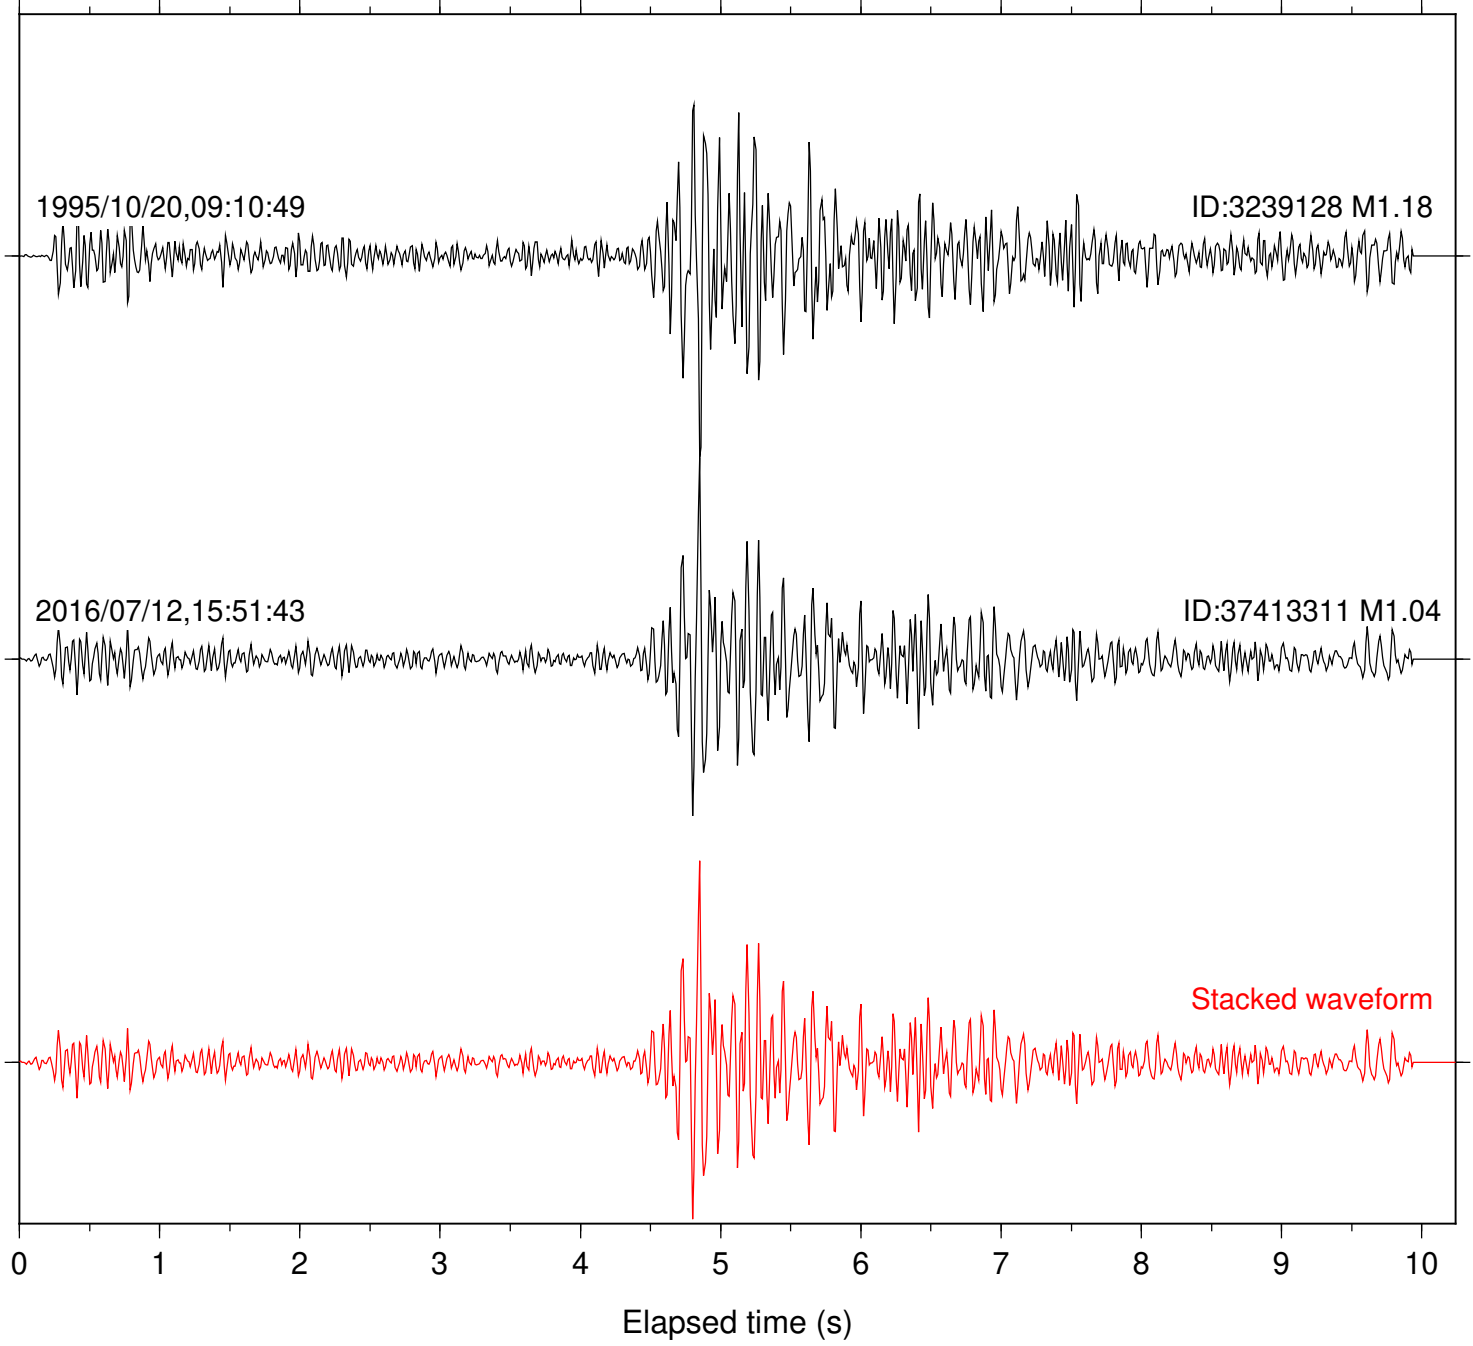

Station: BAC Com: EHZ

Focal depth: 17.42 km

Station: FRD Com: HHZ

Focal depth: 17.42 km