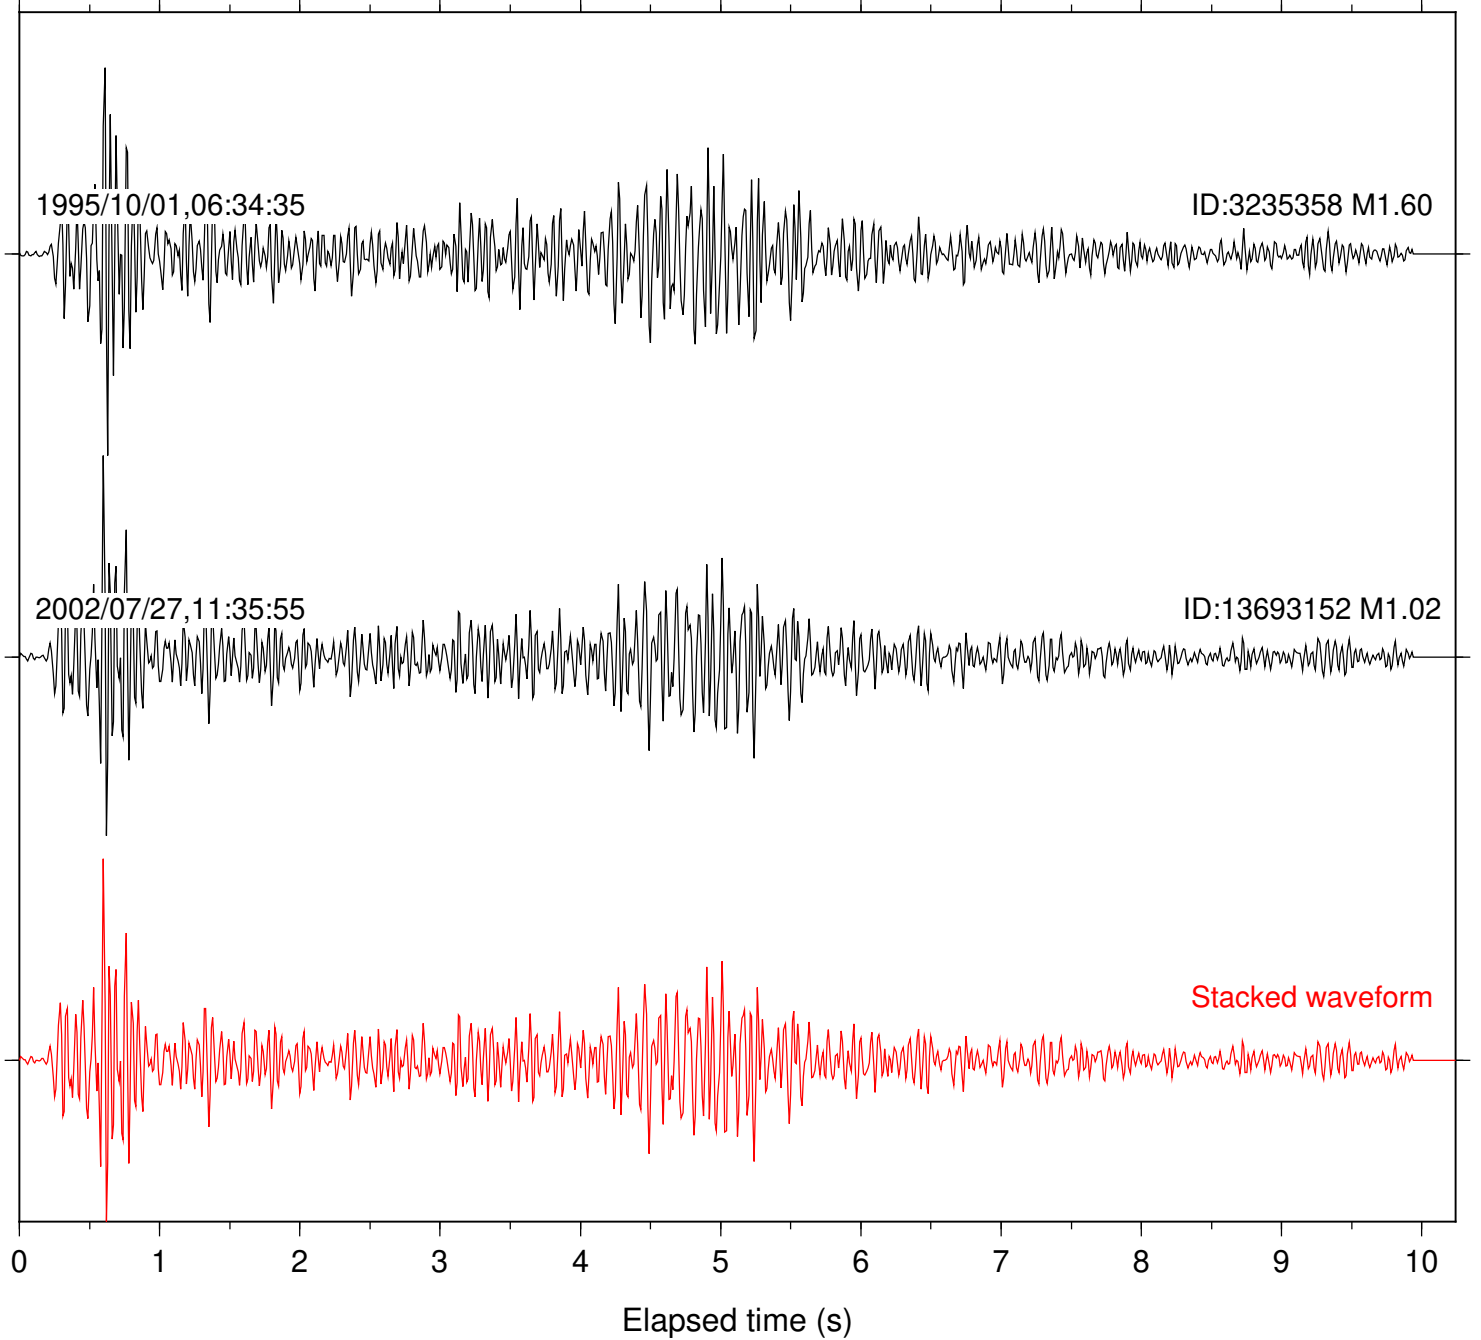

Station: BAC Com: EHZ

Focal depth: 15.42 km

1995/10/01,06:34:15

ID:3235358 M1.60

2007/07/10,18:33:21

ID:10260729 M1.70

Stacked waveform

Station: DGR Com: HHZ

Focal depth: 15.48 km

Station: FRD Com: HHZ

Focal depth: 15.48 km

Station: PFO Com: HHZ

Focal depth: 15.42 km