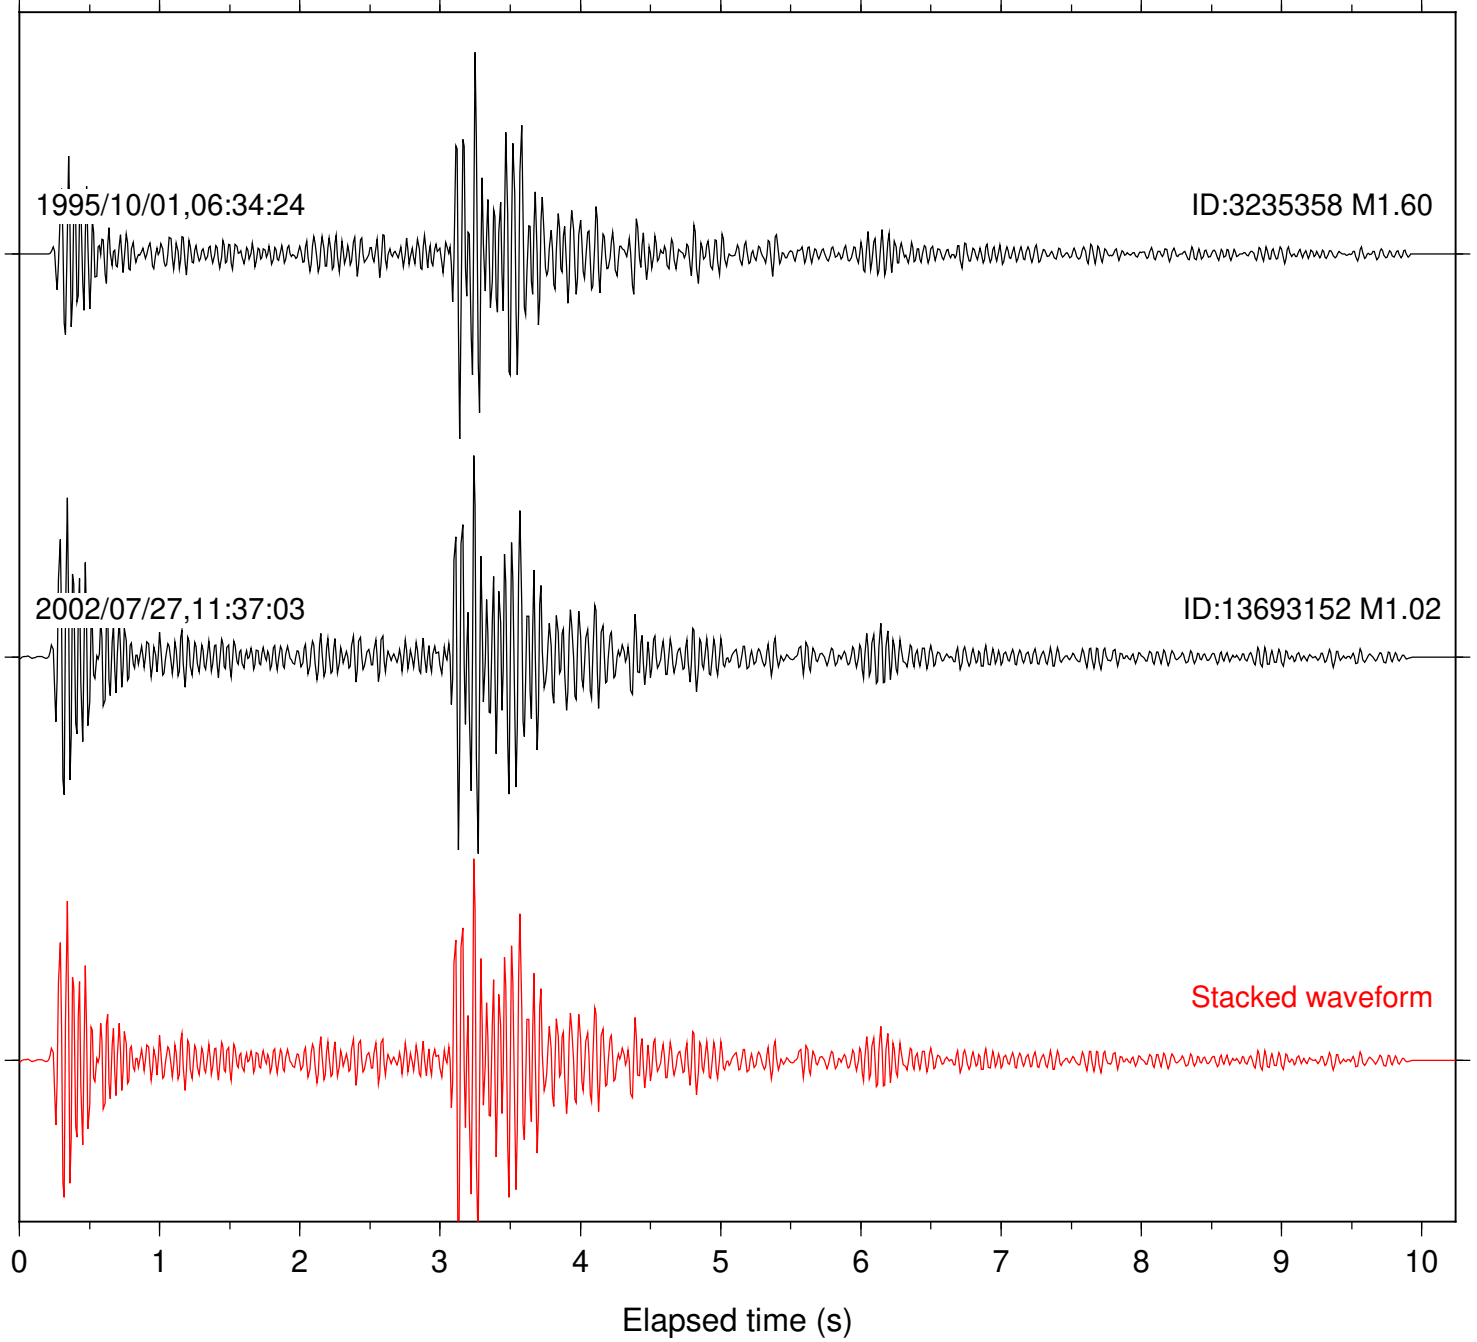

Station: BAC Com: EHZ

Focal depth: 15.42 km

1995/10/01,06:34:15

ID:3235358 M1.60

2007/07/10,18:33:21

ID:10260729 M1.70

Stacked waveform

Station: DGR Com: HHZ

Focal depth: 15.48 km

Station: FRD Com: HHZ

Focal depth: 15.48 km

Station: PFO Com: HHZ

Focal depth: 15.42 km