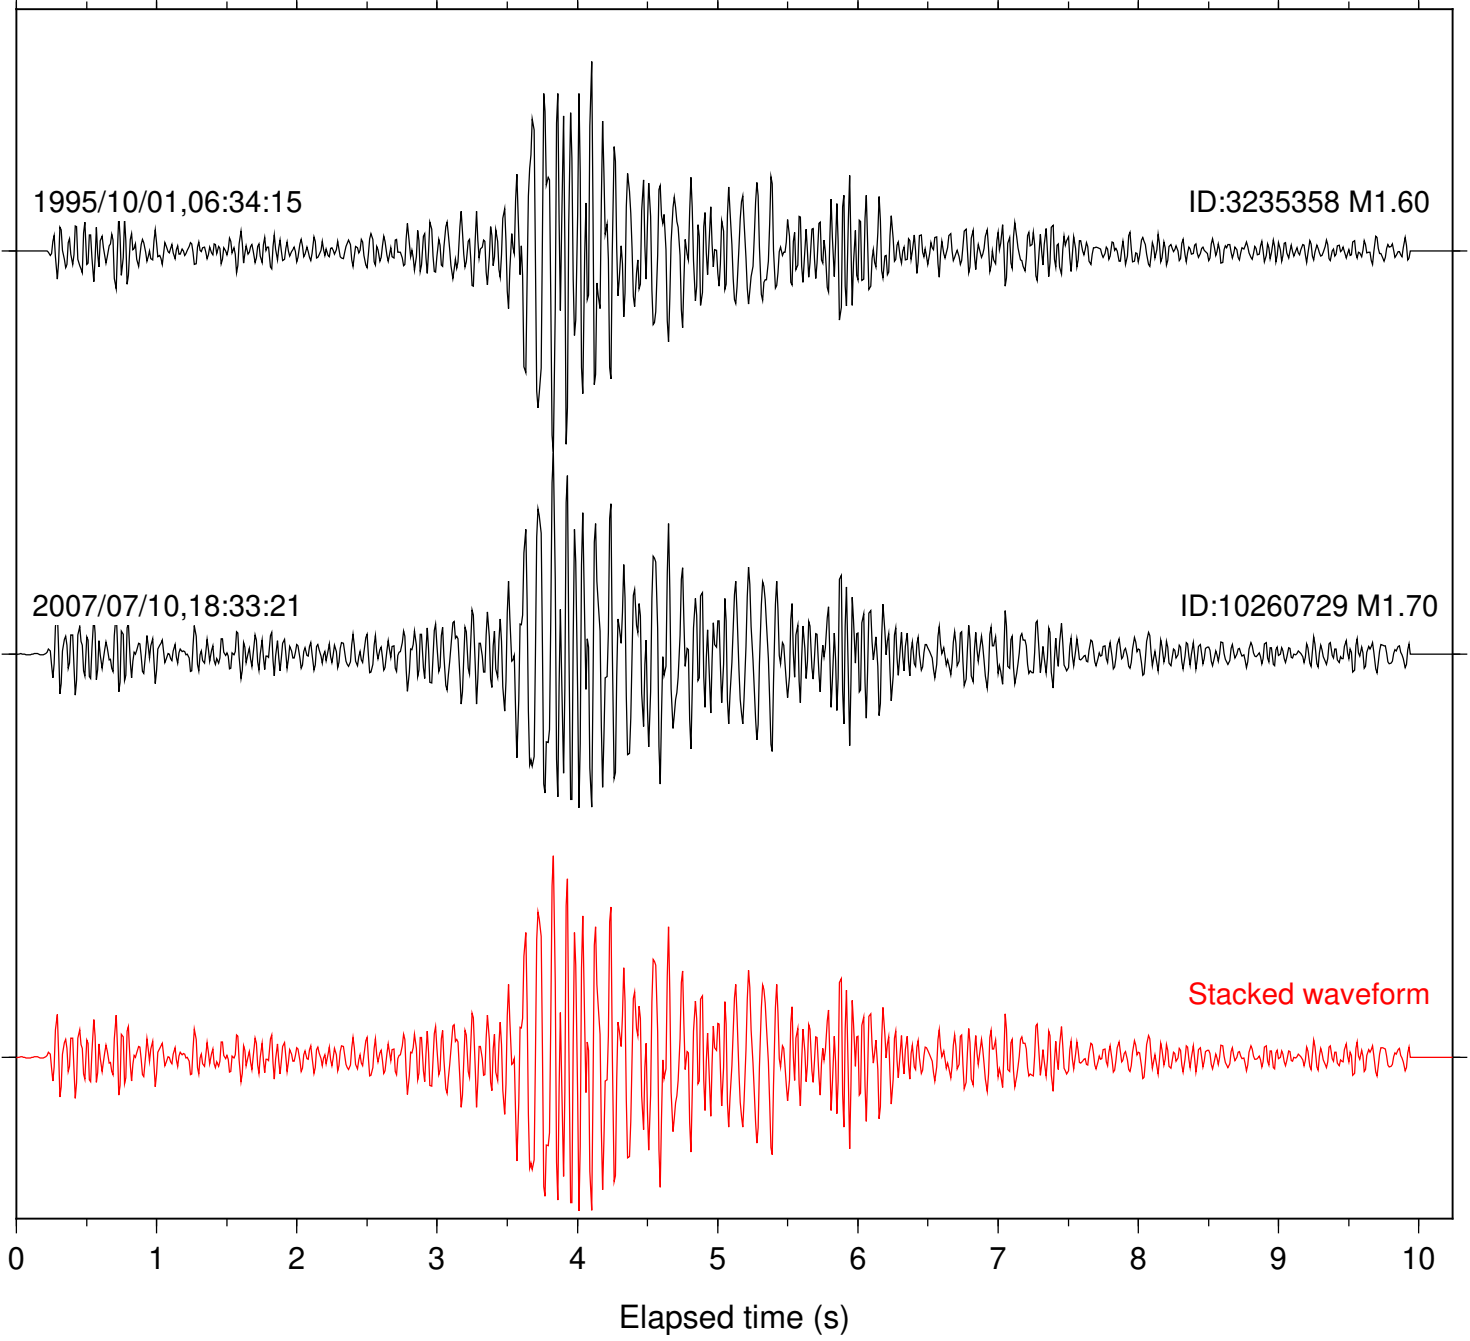

Station: BAC Com: EHZ

Focal depth: 15.42 km

1995/10/01,06:34:15

ID:3235358 M1.60

2007/07/10,18:33:21

ID:10260729 M1.70

Stacked waveform

Station: DGR Com: HHZ

Focal depth: 15.48 km

Station: FRD Com: HHZ

Focal depth: 15.48 km

Station: PFO Com: HHZ

Focal depth: 15.42 km