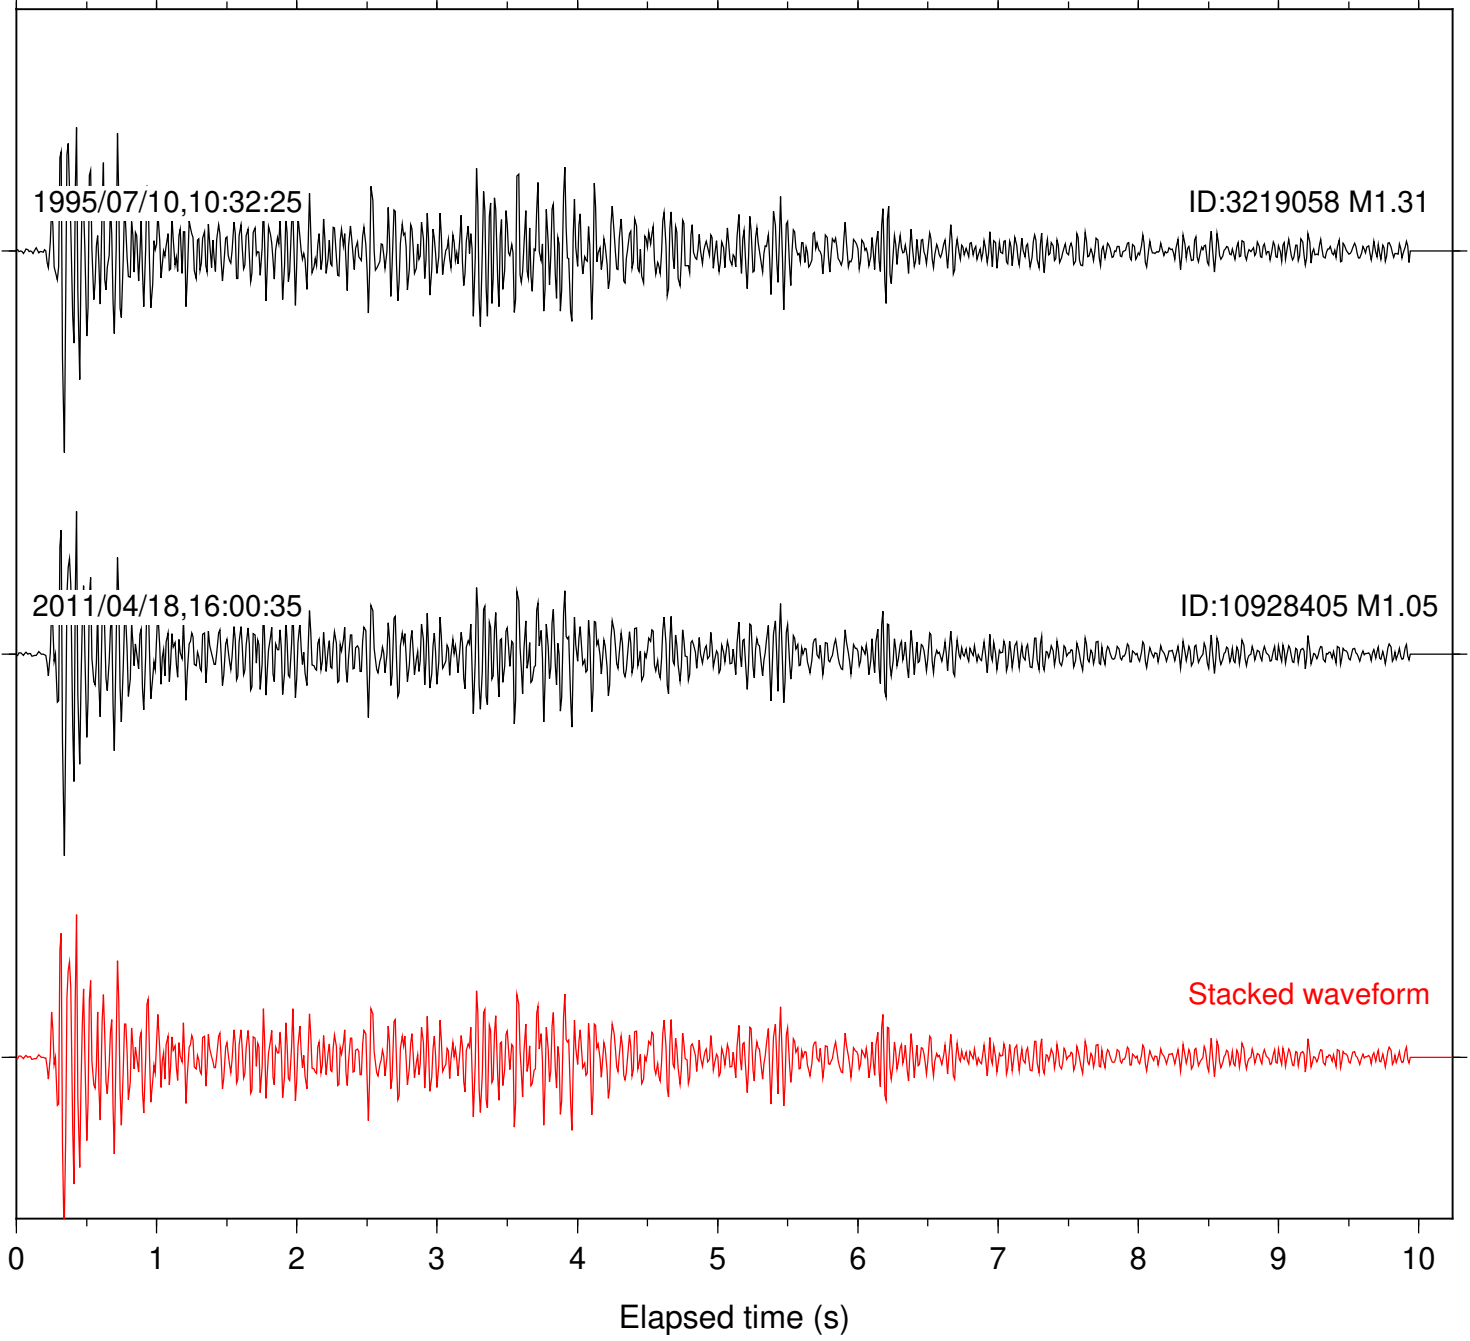

Station: BAC Com: EHZ

Focal depth: 16.61 km

Station: FRD Com: HHZ

Focal depth: 16.61 km

Station: PFO Com: HHZ

Focal depth: 16.61 km