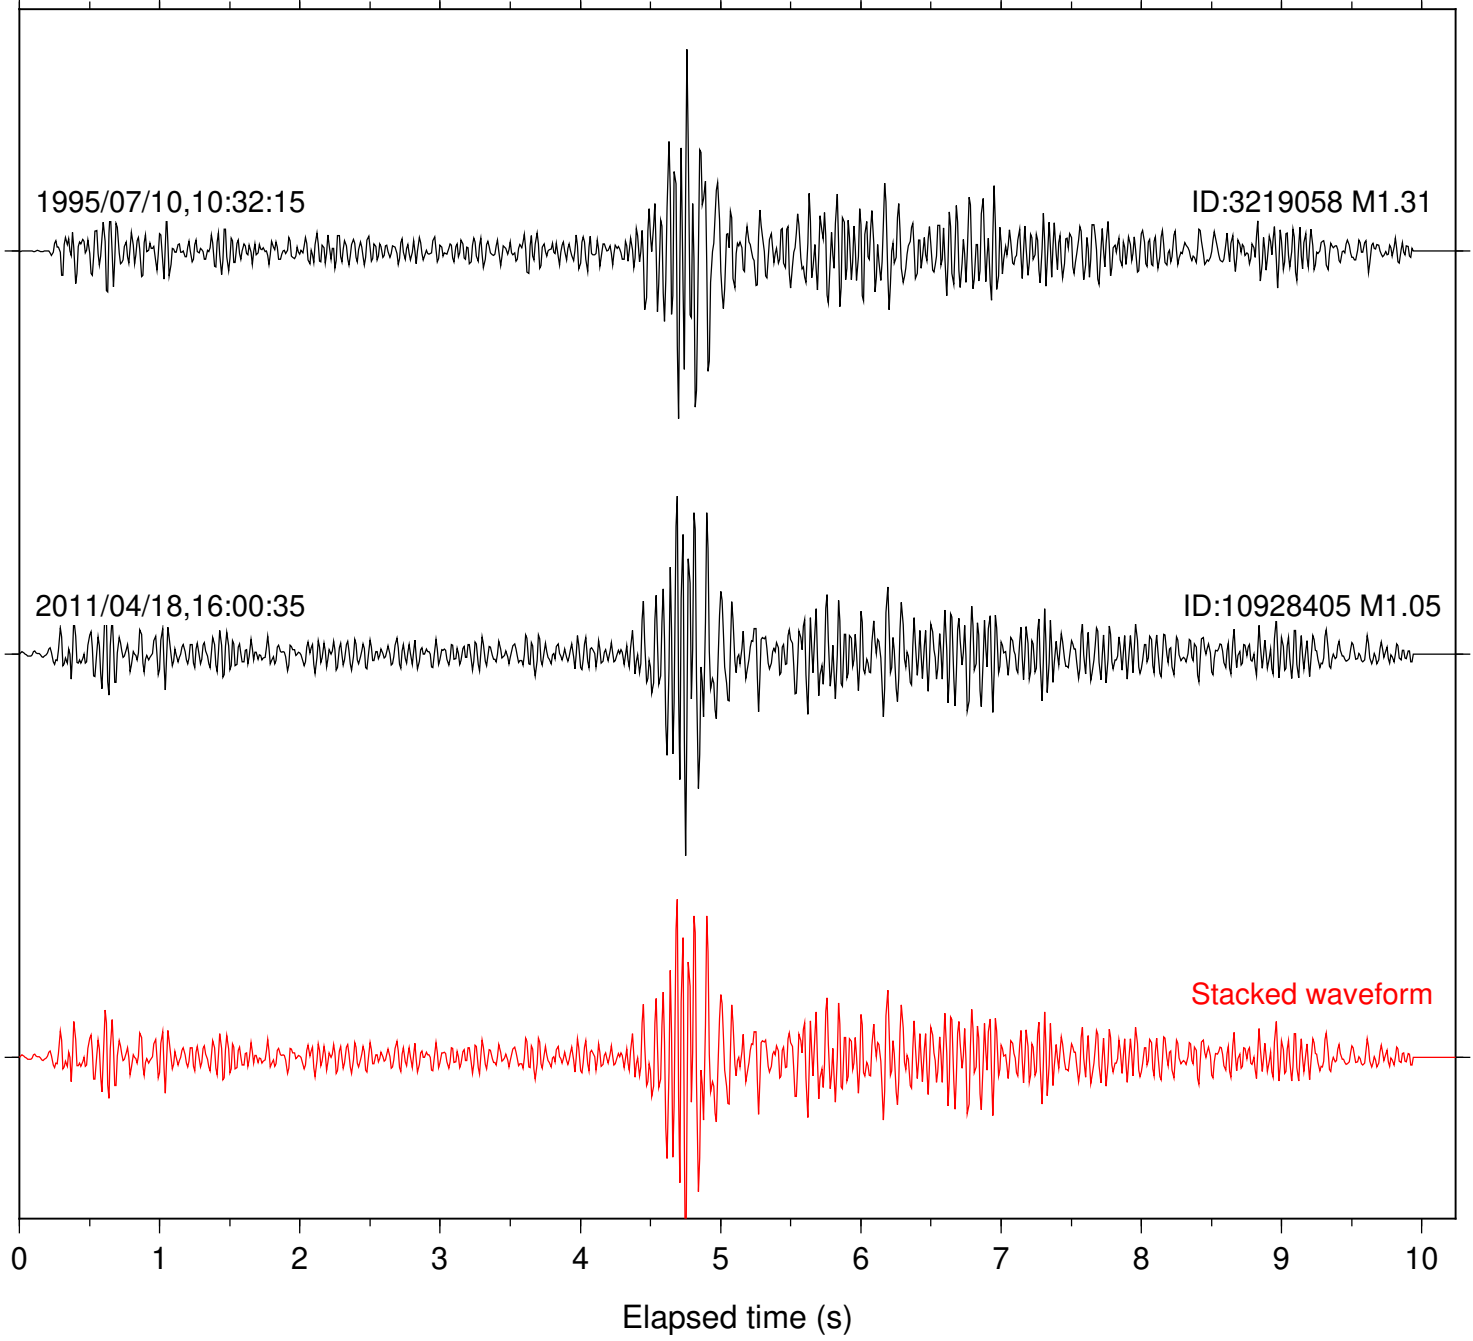

Station: BAC Com: EHZ

Focal depth: 16.61 km

Station: FRD Com: HHZ

Focal depth: 16.61 km

Station: PFO Com: HHZ

Focal depth: 16.61 km