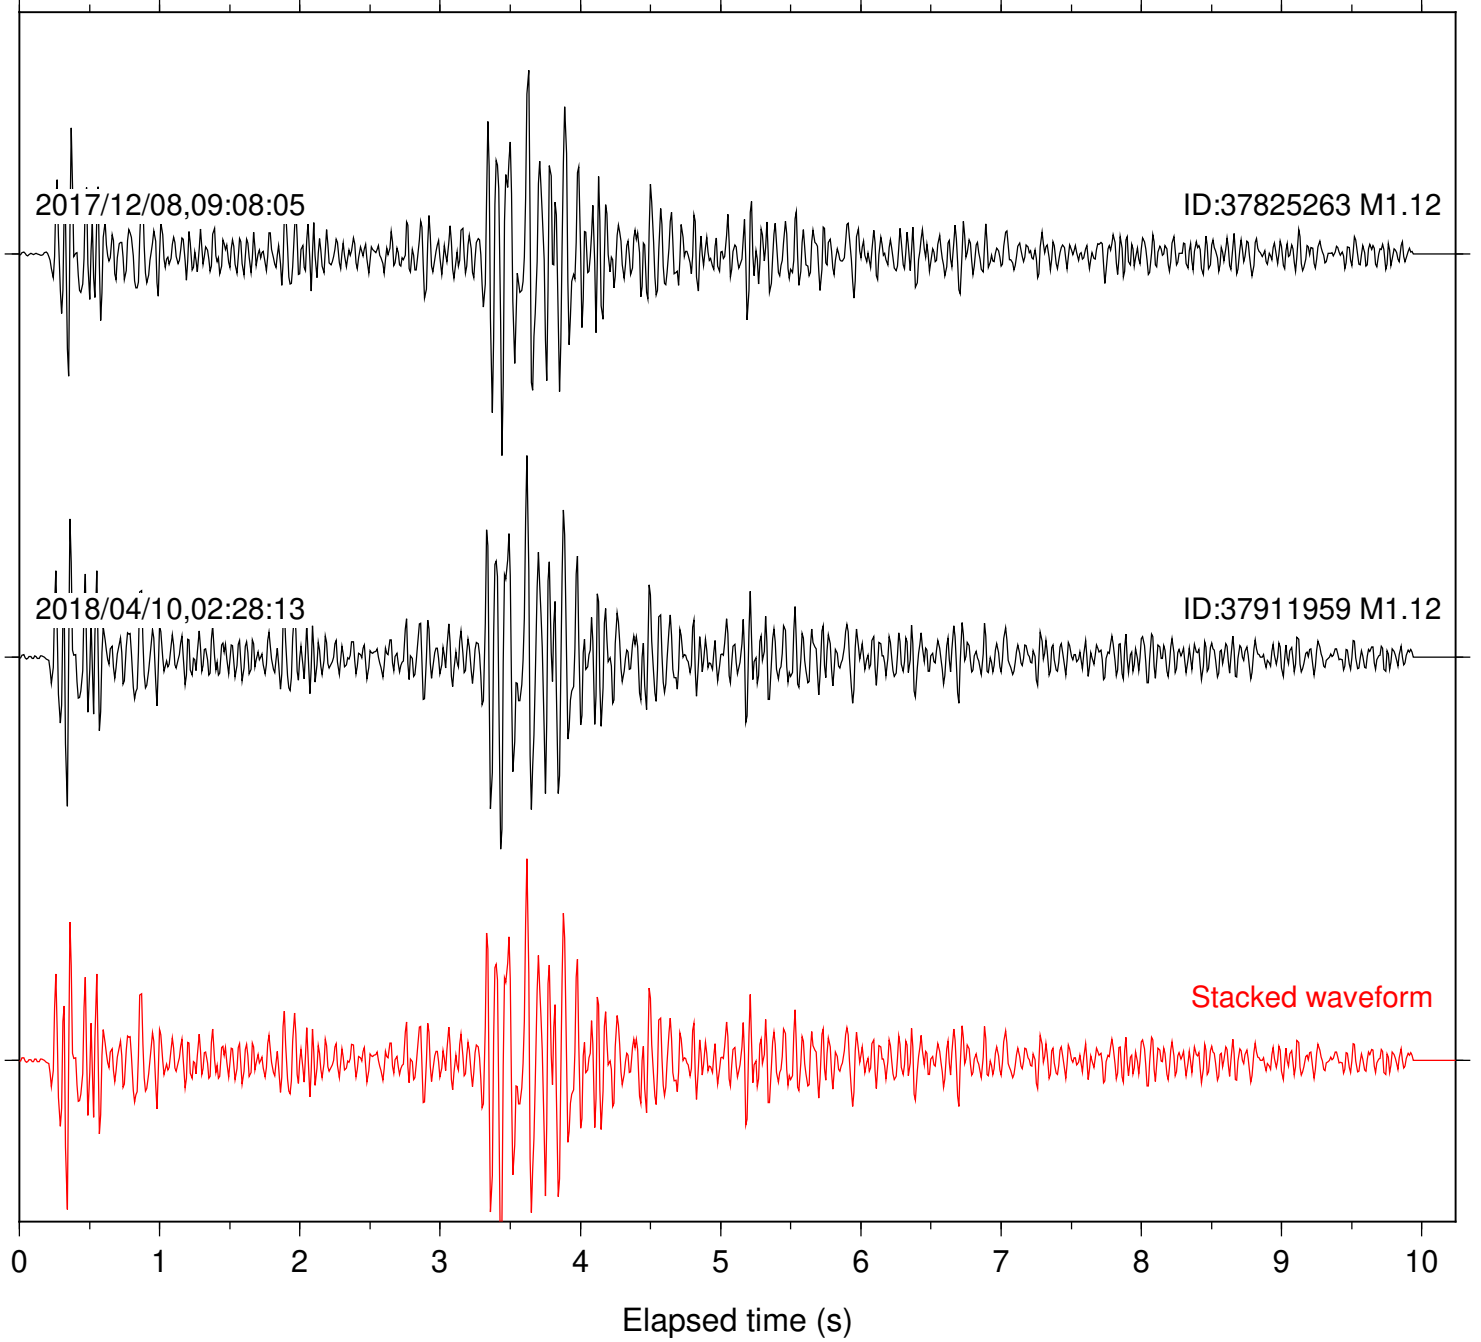

Station: B081 Com: EHZ

Focal depth: 6.24 km

Station: B087 Com: EHZ

Focal depth: 6.24 km

Station: B088 Com: EHZ

Focal depth: 6.24 km

Station: B093 Com: EHZ

Focal depth: 6.24 km

2017/12/08,09:08:05

ID:37825263 M1.12

2018/04/10,02:28:13

ID:37911959 M1.12

Stacked waveform

0 1 2 3 4 5 6 7 8 9 10  
Elapsed time (s)

Station: B946 Com: EHZ

Focal depth: 6.24 km

Elapsed time (s)

Station: LKH Com: HHZ

Focal depth: 6.24 km

Station: LVA2 Com: HHZ

Focal depth: 6.24 km

Station: POB2 Com: HHZ

Focal depth: 6.24 km

Station: SMER Com: HHZ

Focal depth: 6.24 km

Station: SND Com: HHZ

Focal depth: 6.24 km