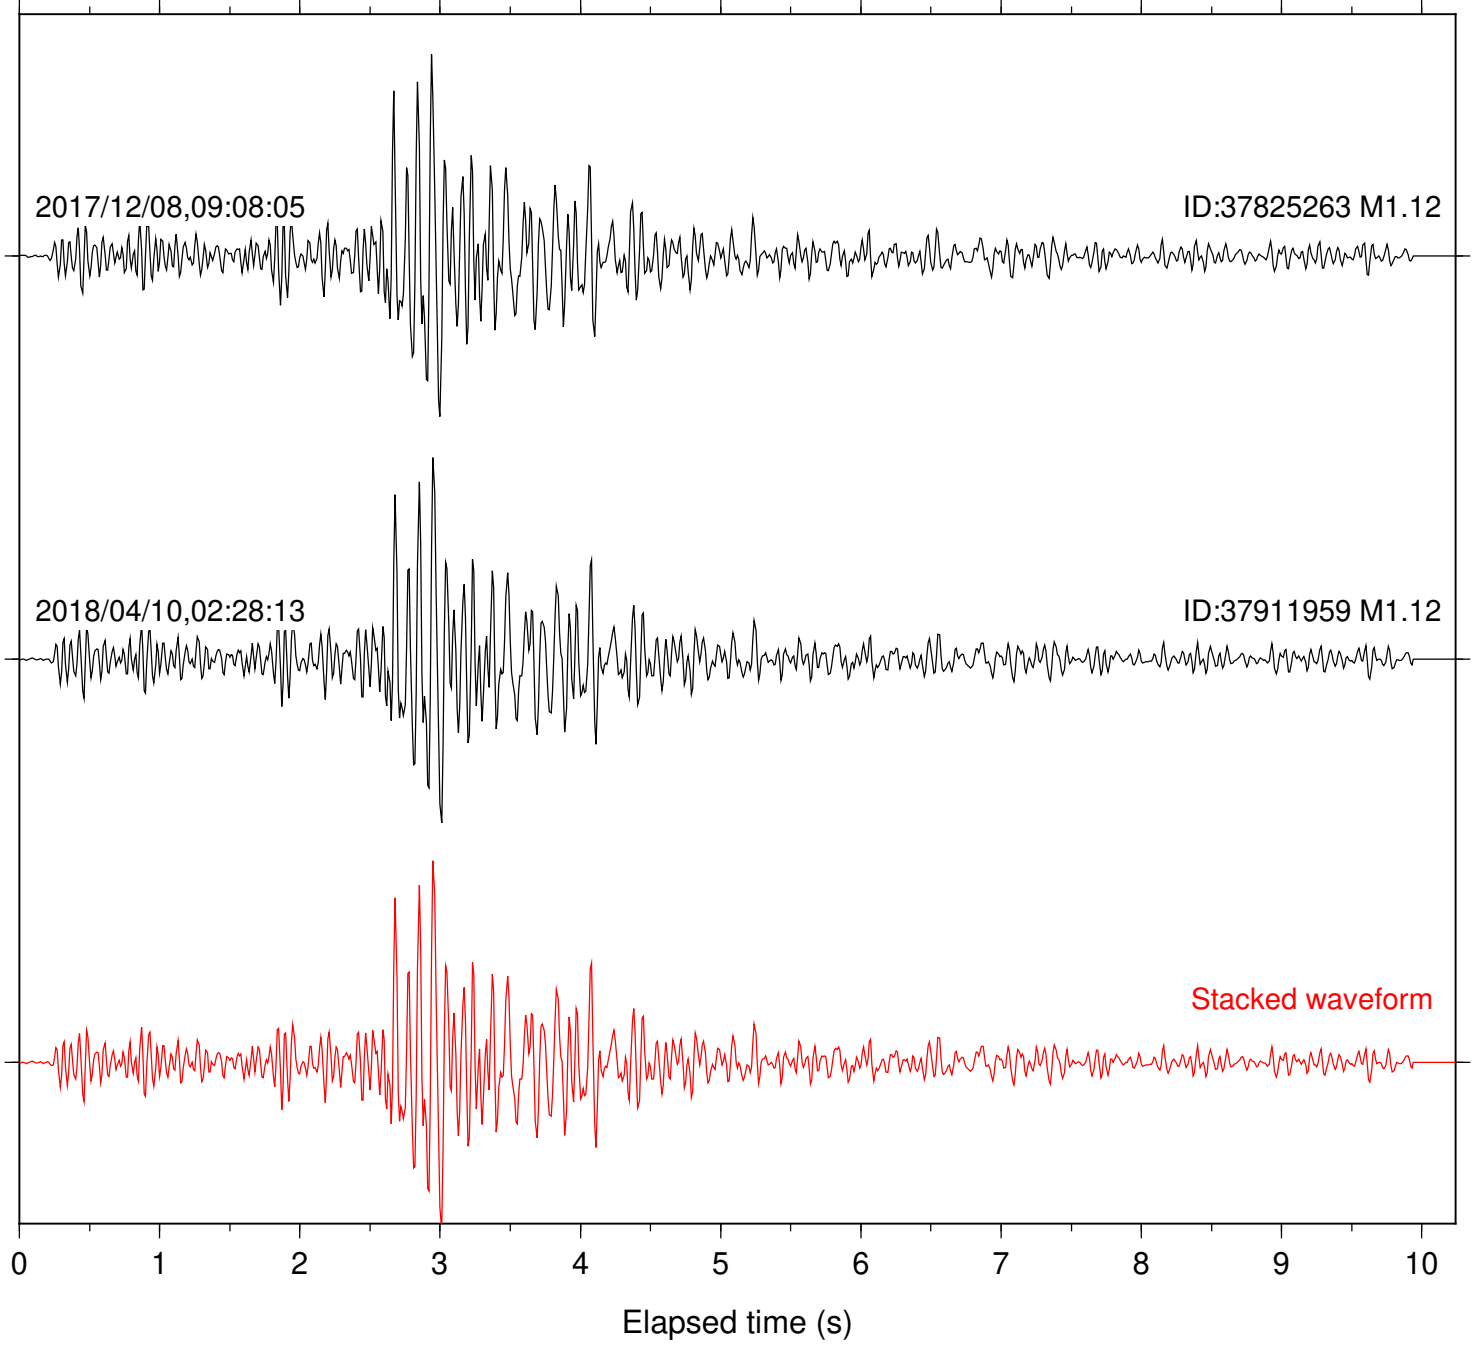

2017/12/08,09:08:05

ID:37825263 M1.12

2018/04/10,02:28:13

ID:37911959 M1.12

Stacked waveform

0 1 2 3 4 5 6 7 8 9 10  
Elapsed time (s)

Station: B946 Com: EHZ

Focal depth: 6.24 km

Station: BAC Com: EHZ

Focal depth: 6.24 km

Station: CSH Com: HHZ

Focal depth: 6.24 km

Station: DGR Com: HHZ

Focal depth: 6.24 km

Station: DNR Com: HHZ

Focal depth: 6.24 km

Elapsed time (s)

Station: LKH Com: HHZ

Focal depth: 6.24 km

Station: LVA2 Com: HHZ

Focal depth: 6.24 km

Station: POB2 Com: HHZ

Focal depth: 6.24 km

Station: SMER Com: HHZ

Focal depth: 6.24 km

Station: SND Com: HHZ

Focal depth: 6.24 km