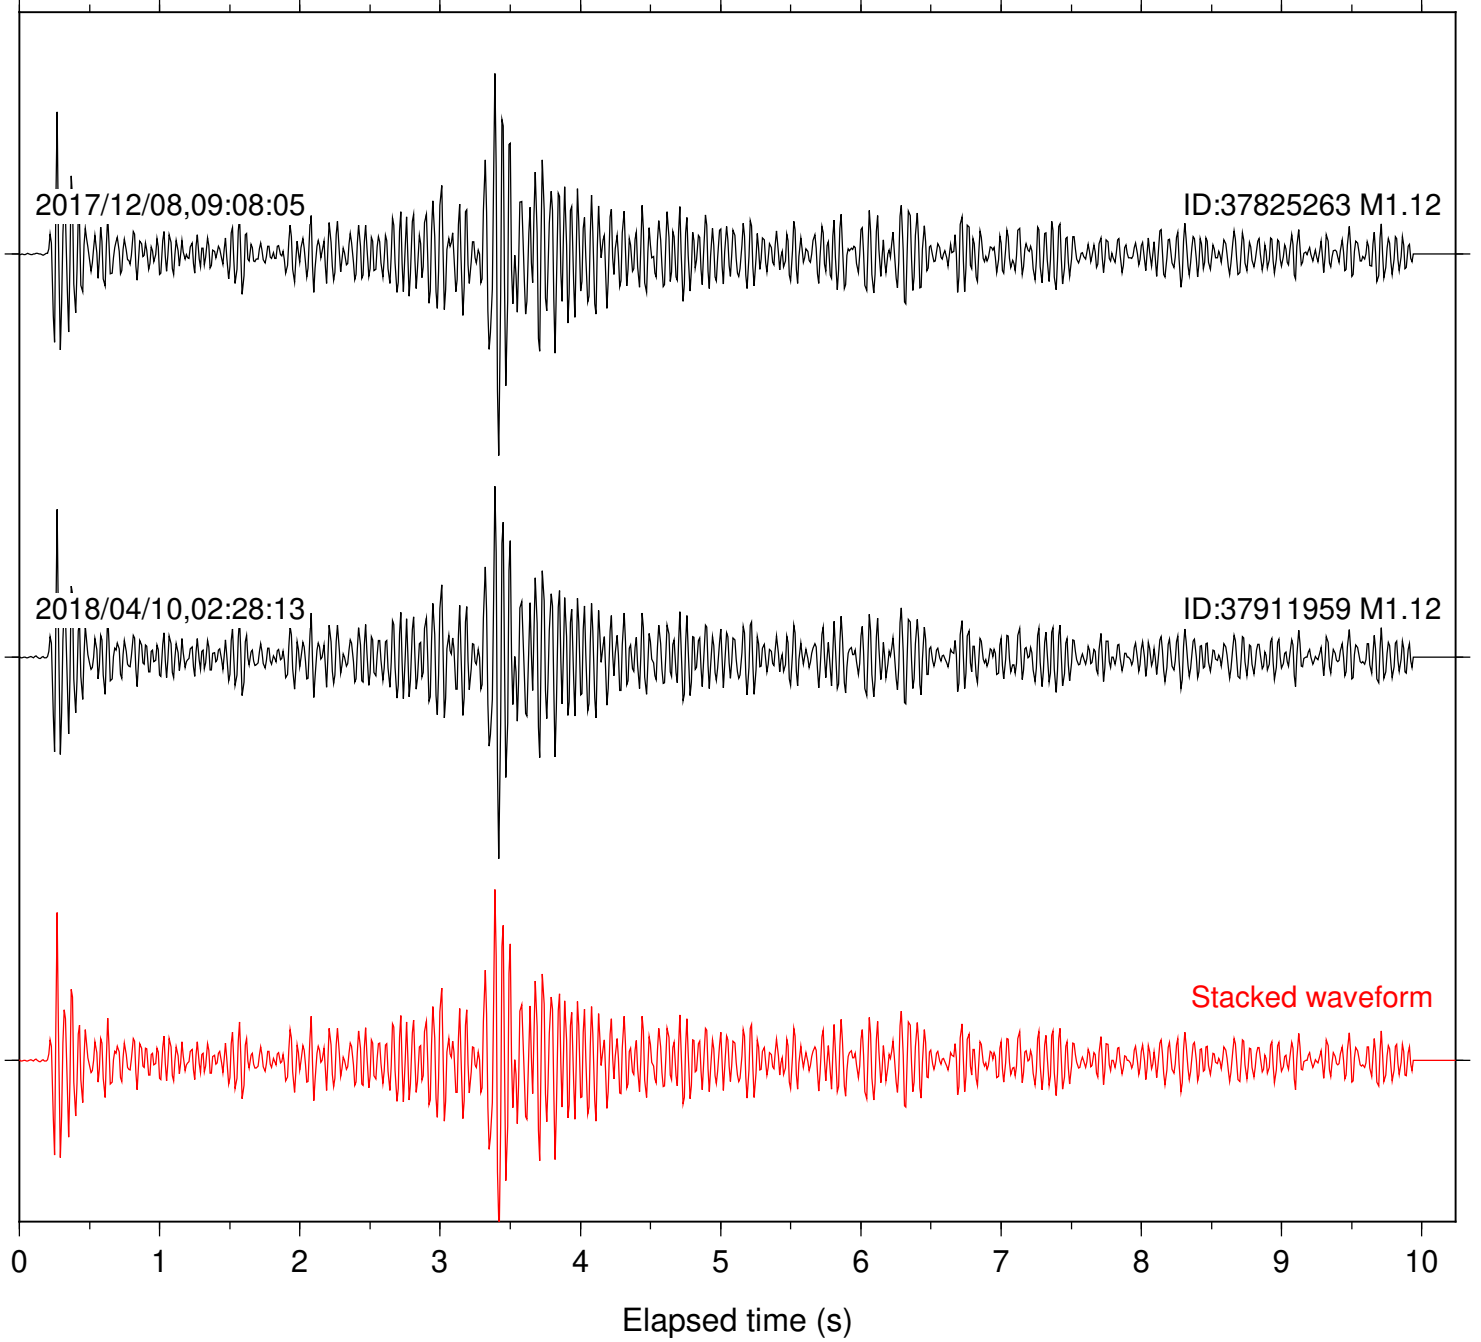

Station: BAC Com: EHZ

Focal depth: 6.24 km

Station: CSH Com: HHZ

Focal depth: 6.24 km

Station: DGR Com: HHZ

Focal depth: 6.24 km

Station: DNR Com: HHZ

Focal depth: 6.24 km

Station: FRD Com: HHZ

Focal depth: 6.24 km

2017/12/08,09:08:05

ID:37825263 M1.12

2018/04/10,02:28:13

ID:37911959 M1.12

Stacked waveform

0 1 2 3 4 5 6 7 8 9 10

Elapsed time (s)

Station: LKH Com: HHZ

Focal depth: 6.24 km

Station: LVA2 Com: HHZ

Focal depth: 6.24 km

Station: POB2 Com: HHZ

Focal depth: 6.24 km

Station: SMER Com: HHZ

Focal depth: 6.24 km

Station: SND Com: HHZ

Focal depth: 6.24 km