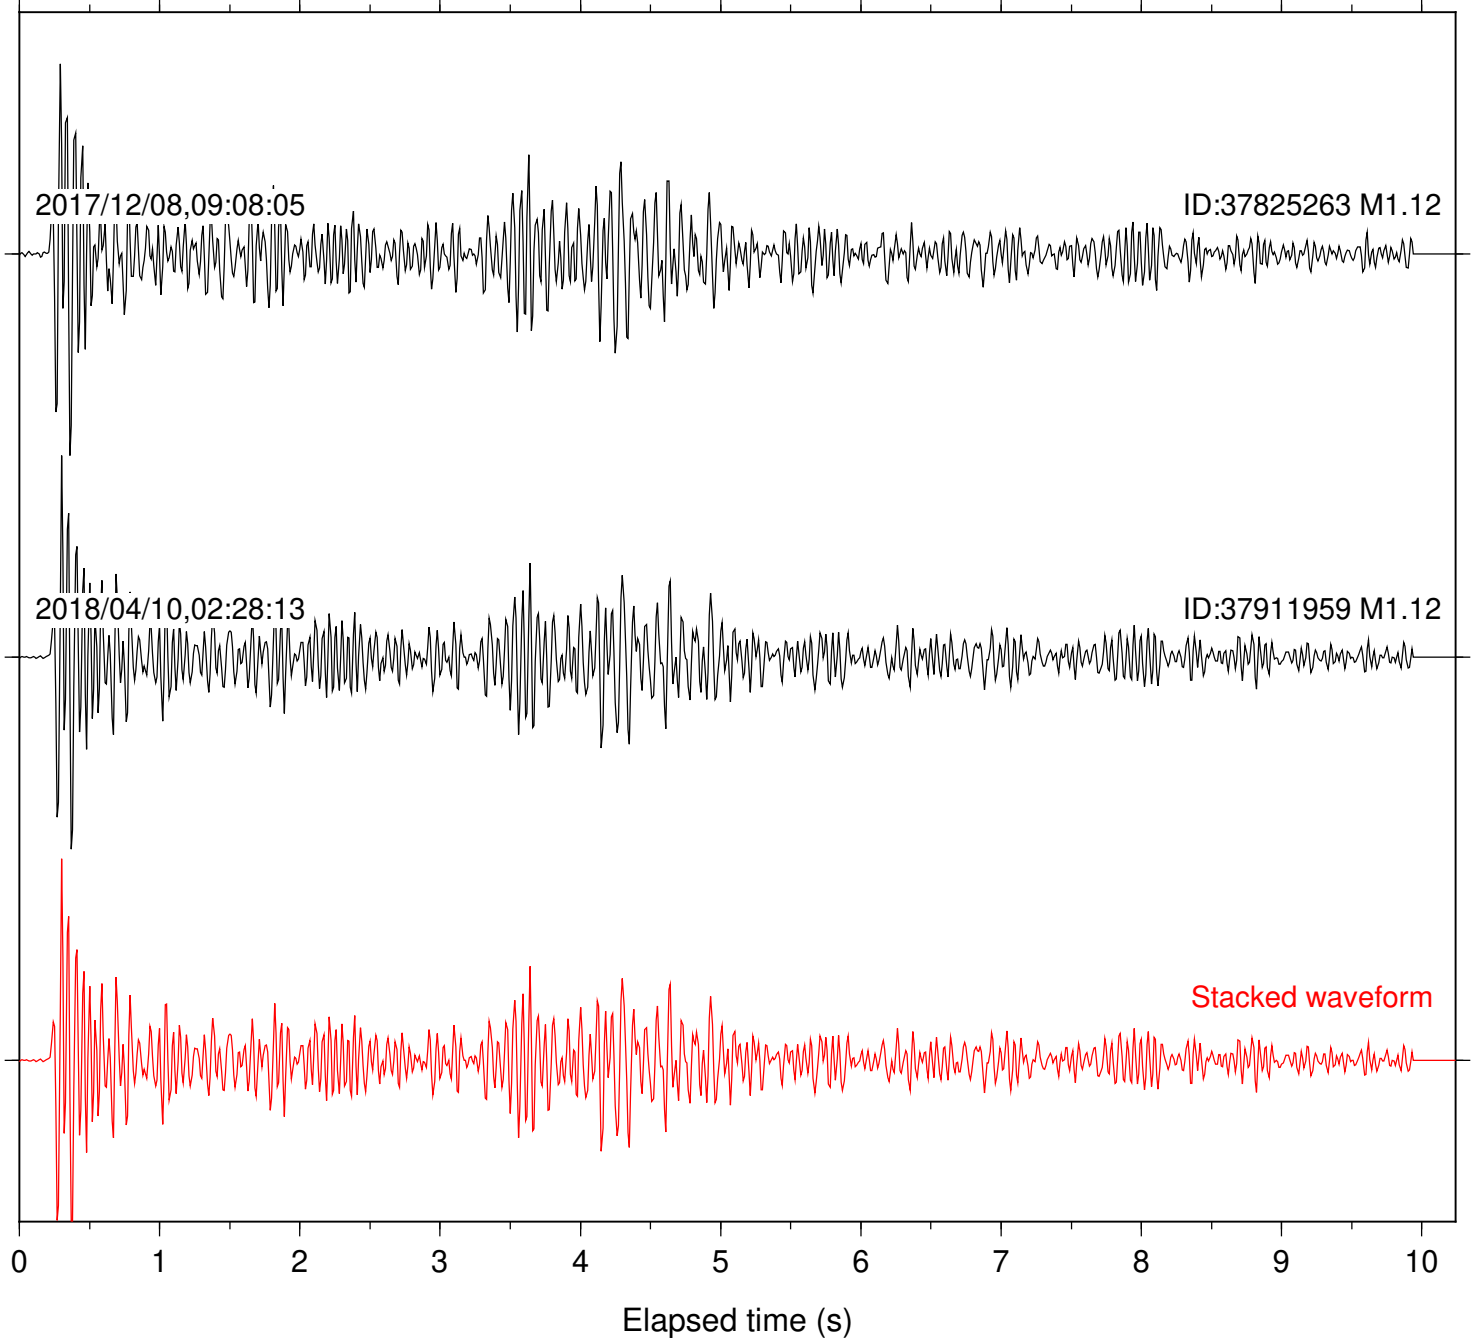

Station: BAC Com: EHZ

Focal depth: 6.24 km

Station: CSH Com: HHZ

Focal depth: 6.24 km

Station: DGR Com: HHZ

Focal depth: 6.24 km

Station: DNR Com: HHZ

Focal depth: 6.24 km

Station: FRD Com: HHZ

Focal depth: 6.24 km

2017/12/08,09:08:05

ID:37825263 M1.12

2018/04/10,02:28:13

ID:37911959 M1.12

Stacked waveform

0 1 2 3 4 5 6 7 8 9 10

Elapsed time (s)

Station: LKH Com: HHZ

Focal depth: 6.24 km

Station: LVA2 Com: HHZ

Focal depth: 6.24 km

Station: POB2 Com: HHZ

Focal depth: 6.24 km

Station: SMER Com: HHZ

Focal depth: 6.24 km

Station: SND Com: HHZ

Focal depth: 6.24 km