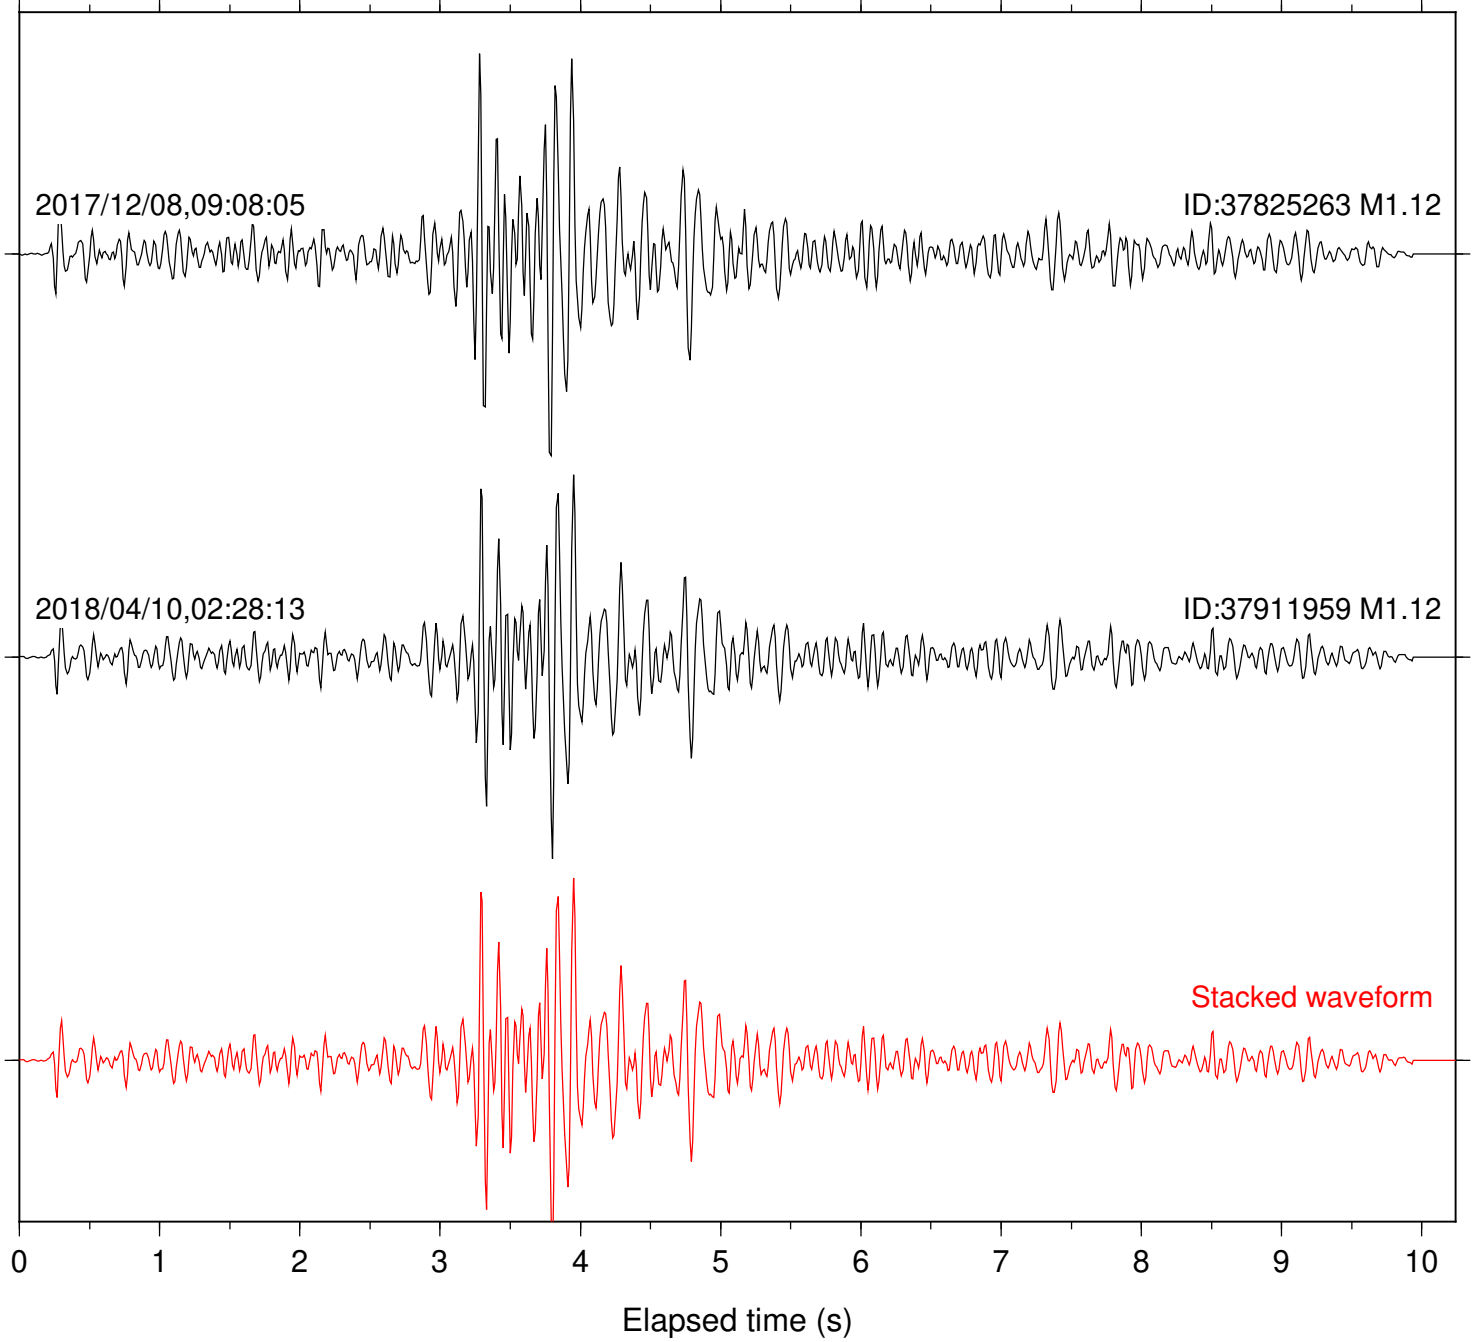

Station: BAC Com: EHZ

Focal depth: 6.24 km

Station: CSH Com: HHZ

Focal depth: 6.24 km

Station: DGR Com: HHZ

Focal depth: 6.24 km

Station: DNR Com: HHZ

Focal depth: 6.24 km

Station: FRD Com: HHZ

Focal depth: 6.24 km

2017/12/08,09:08:05

ID:37825263 M1.12

2018/04/10,02:28:13

ID:37911959 M1.12

Stacked waveform

0 1 2 3 4 5 6 7 8 9 10

Elapsed time (s)

Station: LKH Com: HHZ

Focal depth: 6.24 km

Station: LVA2 Com: HHZ

Focal depth: 6.24 km

Station: POB2 Com: HHZ

Focal depth: 6.24 km

Station: SMER Com: HHZ

Focal depth: 6.24 km

Station: SND Com: HHZ

Focal depth: 6.24 km