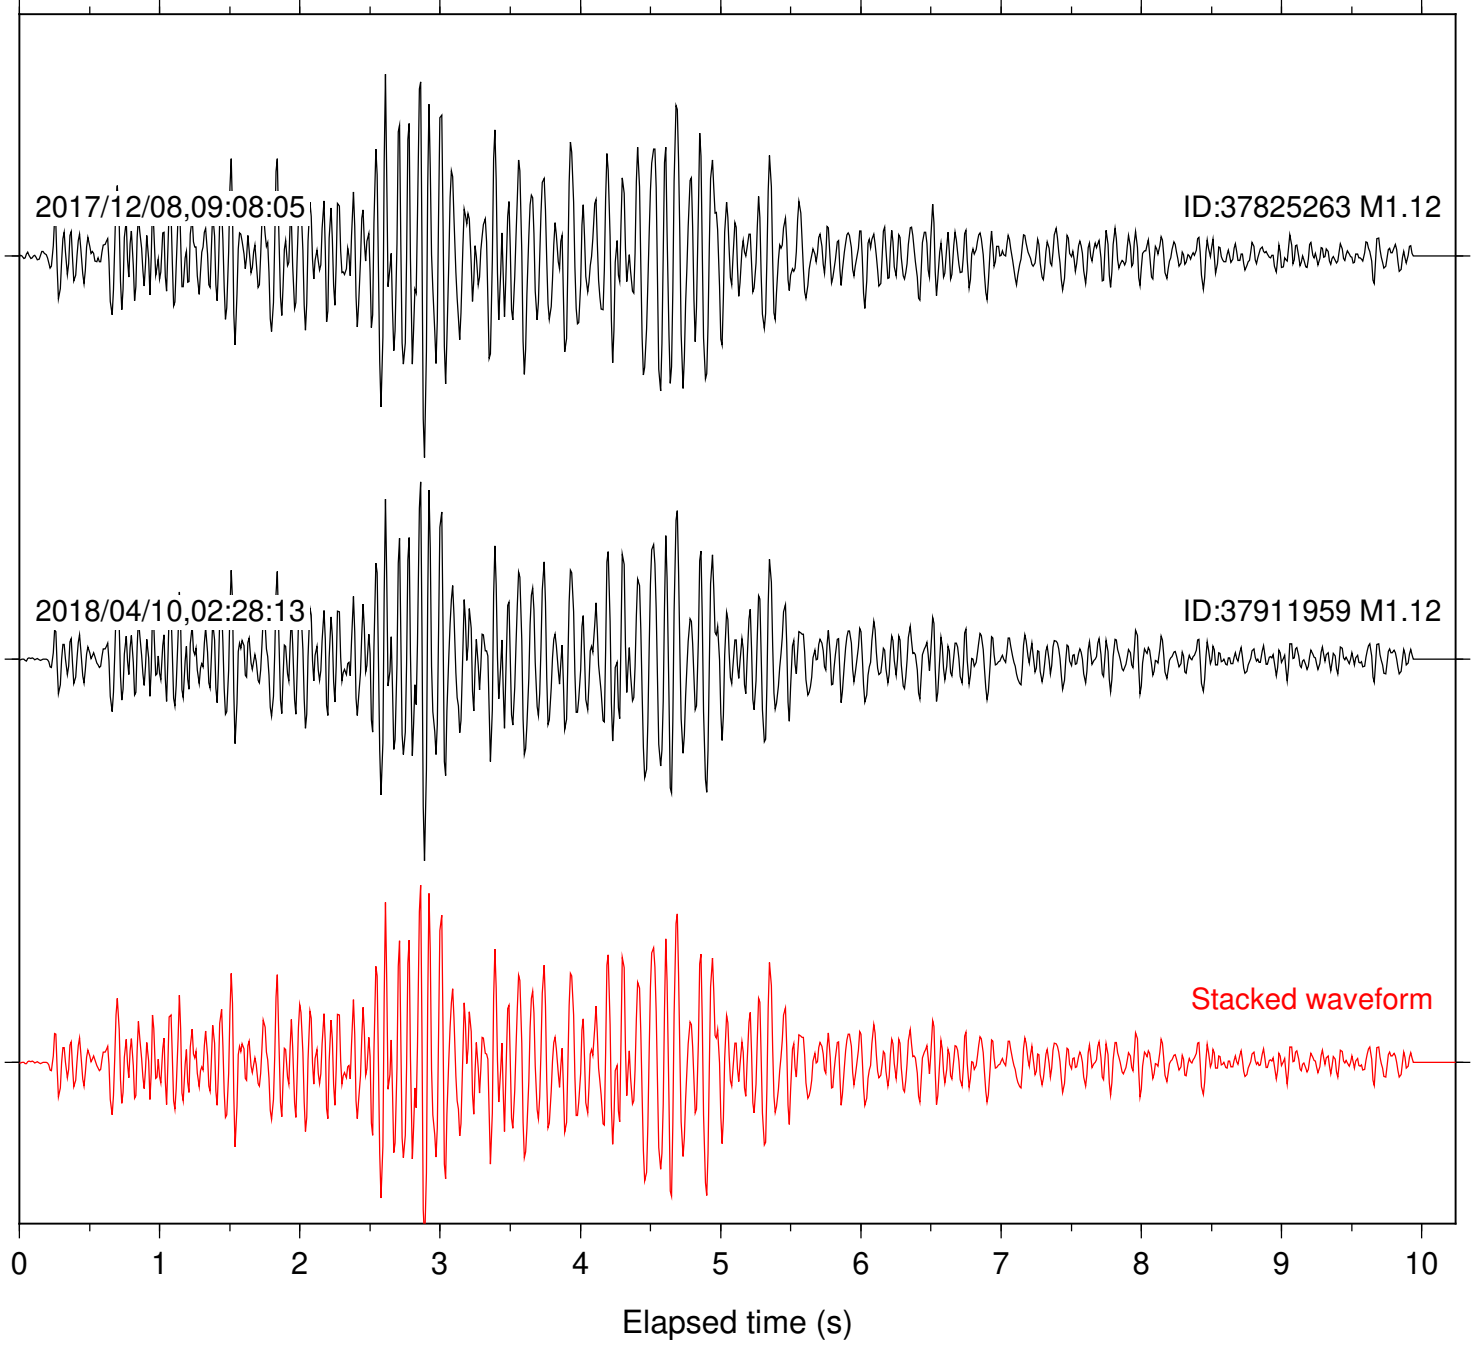

Station: BAC Com: EHZ

Focal depth: 6.24 km

Station: CSH Com: HHZ

Focal depth: 6.24 km

Station: DGR Com: HHZ

Focal depth: 6.24 km

Station: DNR Com: HHZ

Focal depth: 6.24 km

Station: FRD Com: HHZ

Focal depth: 6.24 km

2017/12/08,09:08:05

ID:37825263 M1.12

2018/04/10,02:28:13

ID:37911959 M1.12

Stacked waveform

0 1 2 3 4 5 6 7 8 9 10

Elapsed time (s)

Station: LKH Com: HHZ

Focal depth: 6.24 km

Station: LVA2 Com: HHZ

Focal depth: 6.24 km

Station: POB2 Com: HHZ

Focal depth: 6.24 km

Station: SMER Com: HHZ

Focal depth: 6.24 km

Station: SND Com: HHZ

Focal depth: 6.24 km