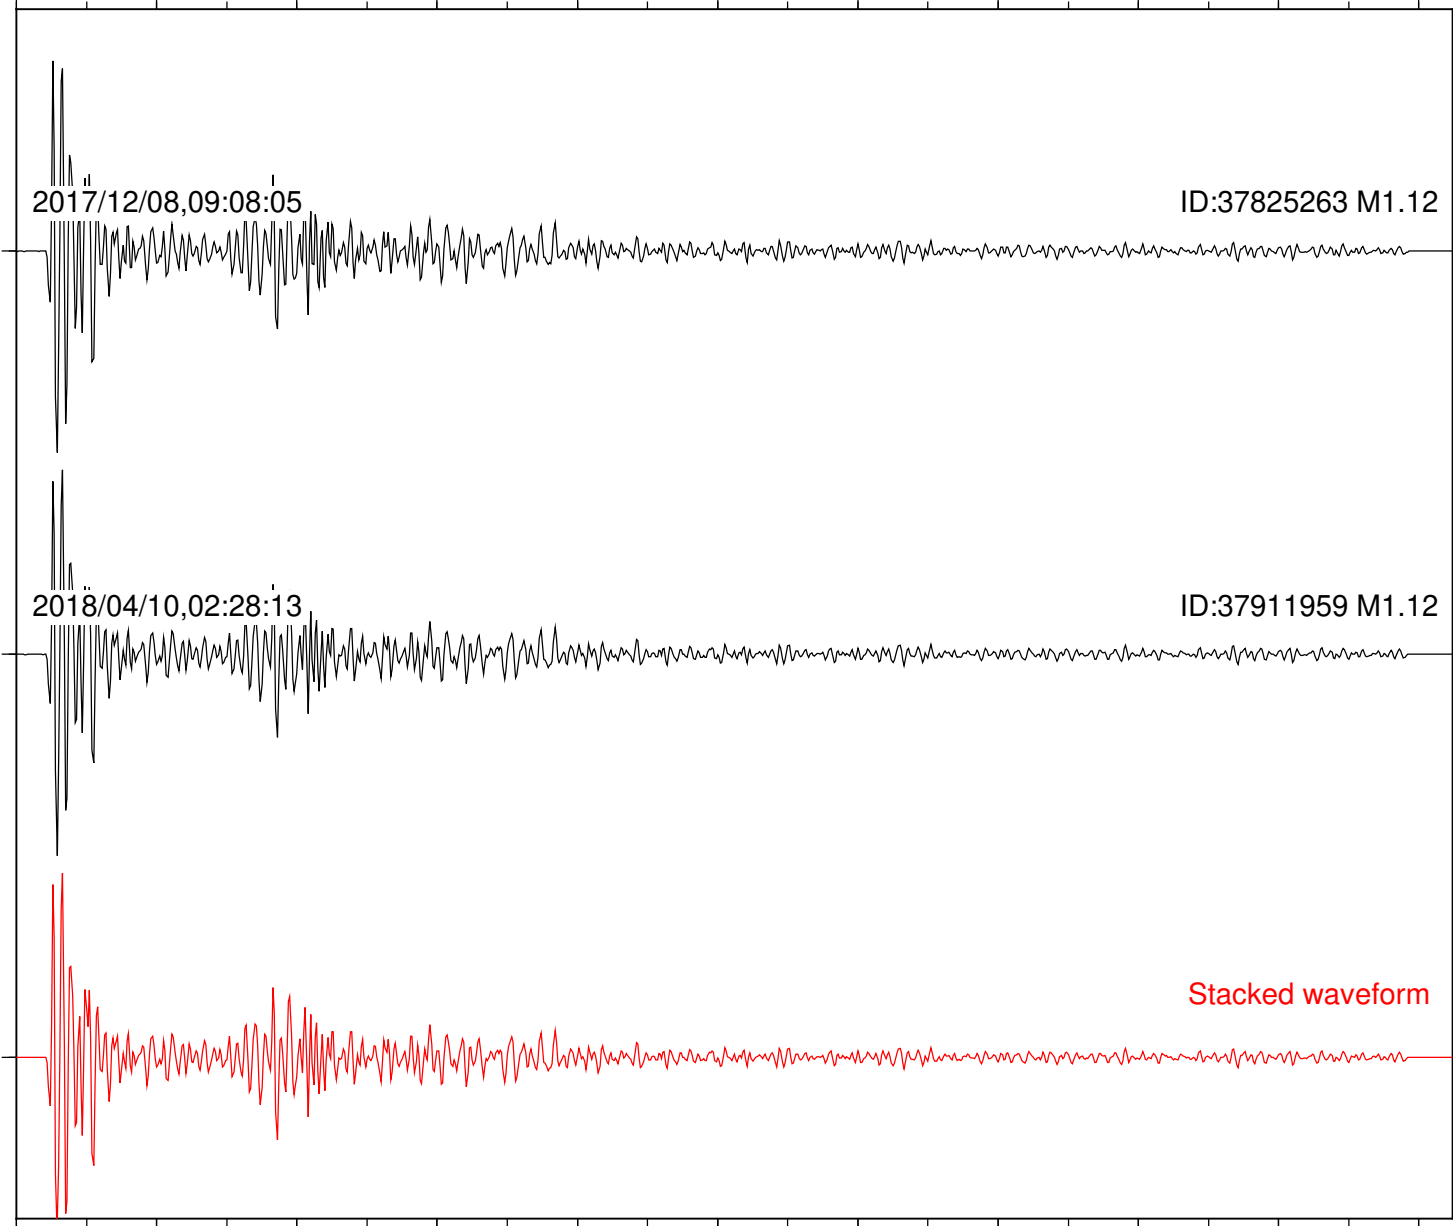

2017/12/08,09:08:05

ID:37825263 M1.12

2018/04/10,02:28:13

ID:37911959 M1.12

Stacked waveform

0 1 2 3 4 5 6 7 8 9 10  
Elapsed time (s)

Station: B946 Com: EHZ

Focal depth: 6.24 km

Station: BAC Com: EHZ

Focal depth: 6.24 km

Station: CSH Com: HHZ

Focal depth: 6.24 km

Station: DGR Com: HHZ

Focal depth: 6.24 km

Station: DNR Com: HHZ

Focal depth: 6.24 km

Elapsed time (s)

Station: LKH Com: HHZ

Focal depth: 6.24 km

Station: LVA2 Com: HHZ

Focal depth: 6.24 km

Station: POB2 Com: HHZ

Focal depth: 6.24 km

Station: SMER Com: HHZ

Focal depth: 6.24 km

Station: SND Com: HHZ

Focal depth: 6.24 km