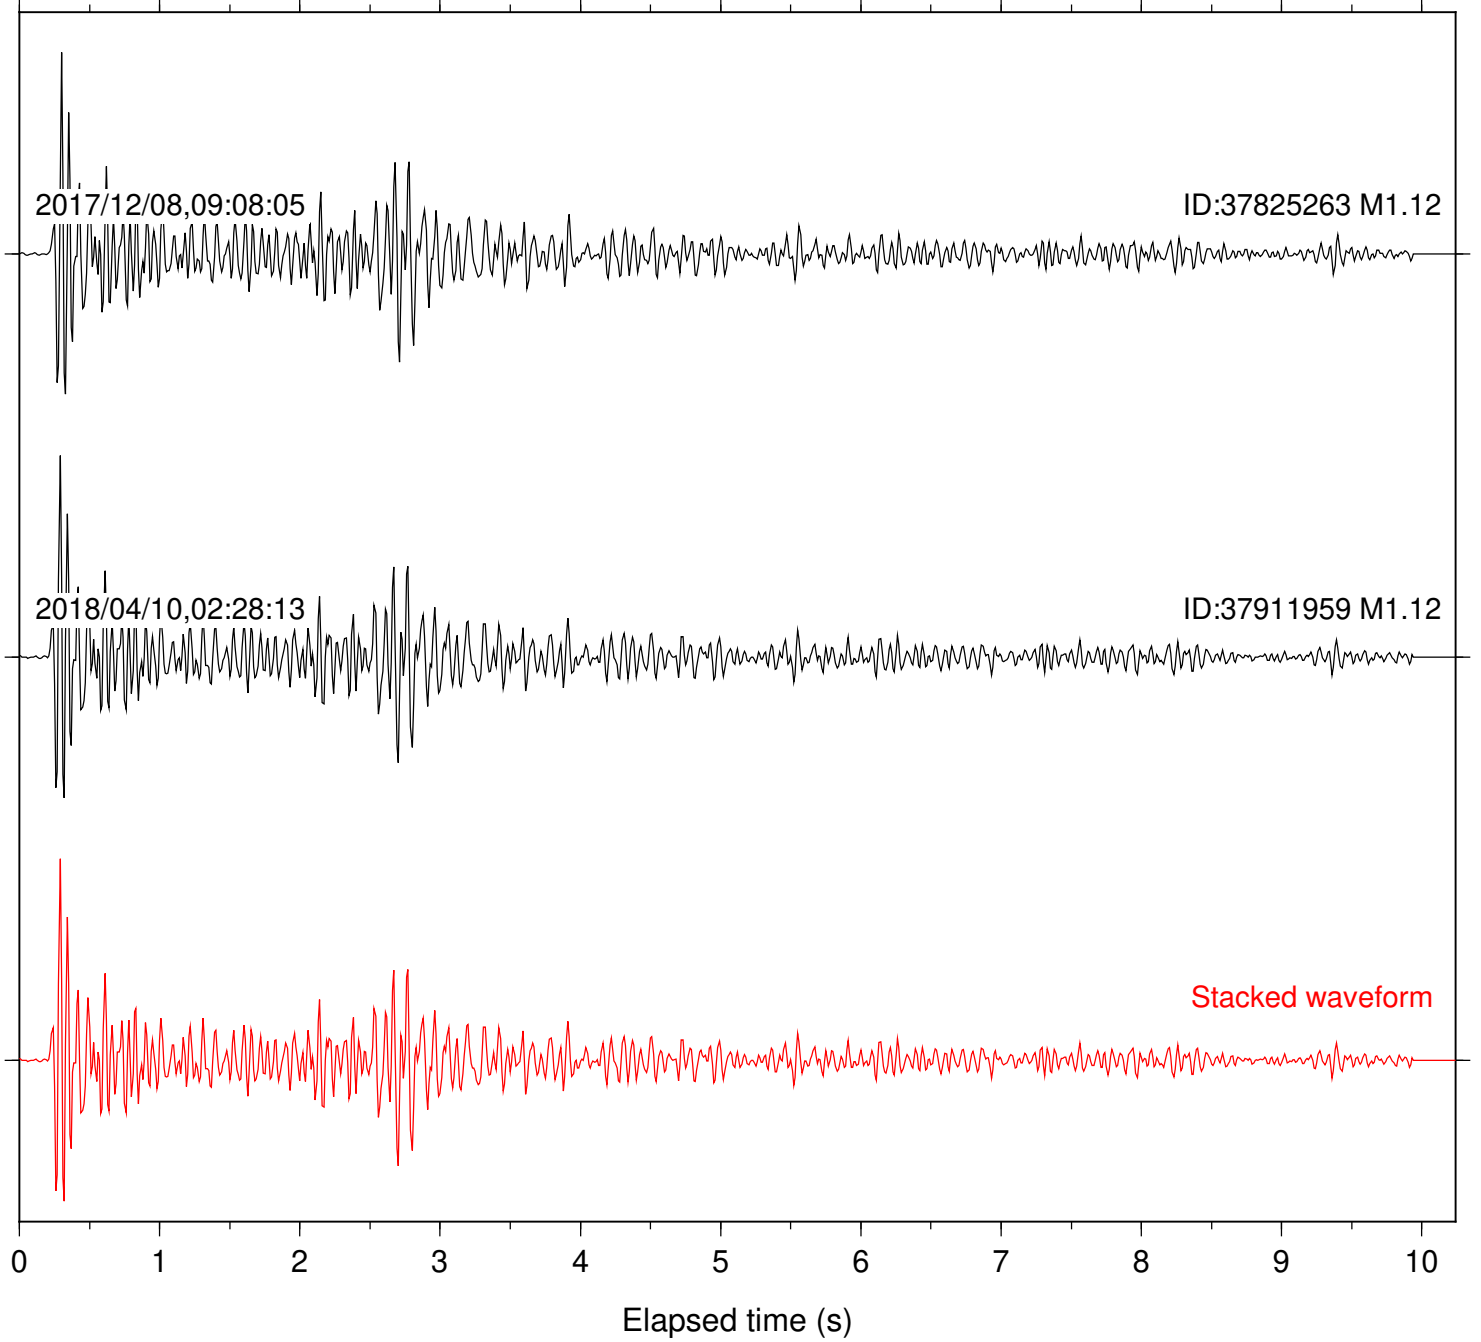

Station: B081 Com: EHZ

Focal depth: 6.24 km

Station: B087 Com: EHZ

Focal depth: 6.24 km

Station: B088 Com: EHZ

Focal depth: 6.24 km

Station: B093 Com: EHZ

Focal depth: 6.24 km

2017/12/08,09:08:05

ID:37825263 M1.12

2018/04/10,02:28:13

ID:37911959 M1.12

Stacked waveform

0 1 2 3 4 5 6 7 8 9 10  
Elapsed time (s)

Station: B946 Com: EHZ

Focal depth: 6.24 km

Elapsed time (s)

Station: LKH Com: HHZ

Focal depth: 6.24 km

Station: LVA2 Com: HHZ

Focal depth: 6.24 km

Station: POB2 Com: HHZ

Focal depth: 6.24 km

Station: SMER Com: HHZ

Focal depth: 6.24 km

Station: SND Com: HHZ

Focal depth: 6.24 km