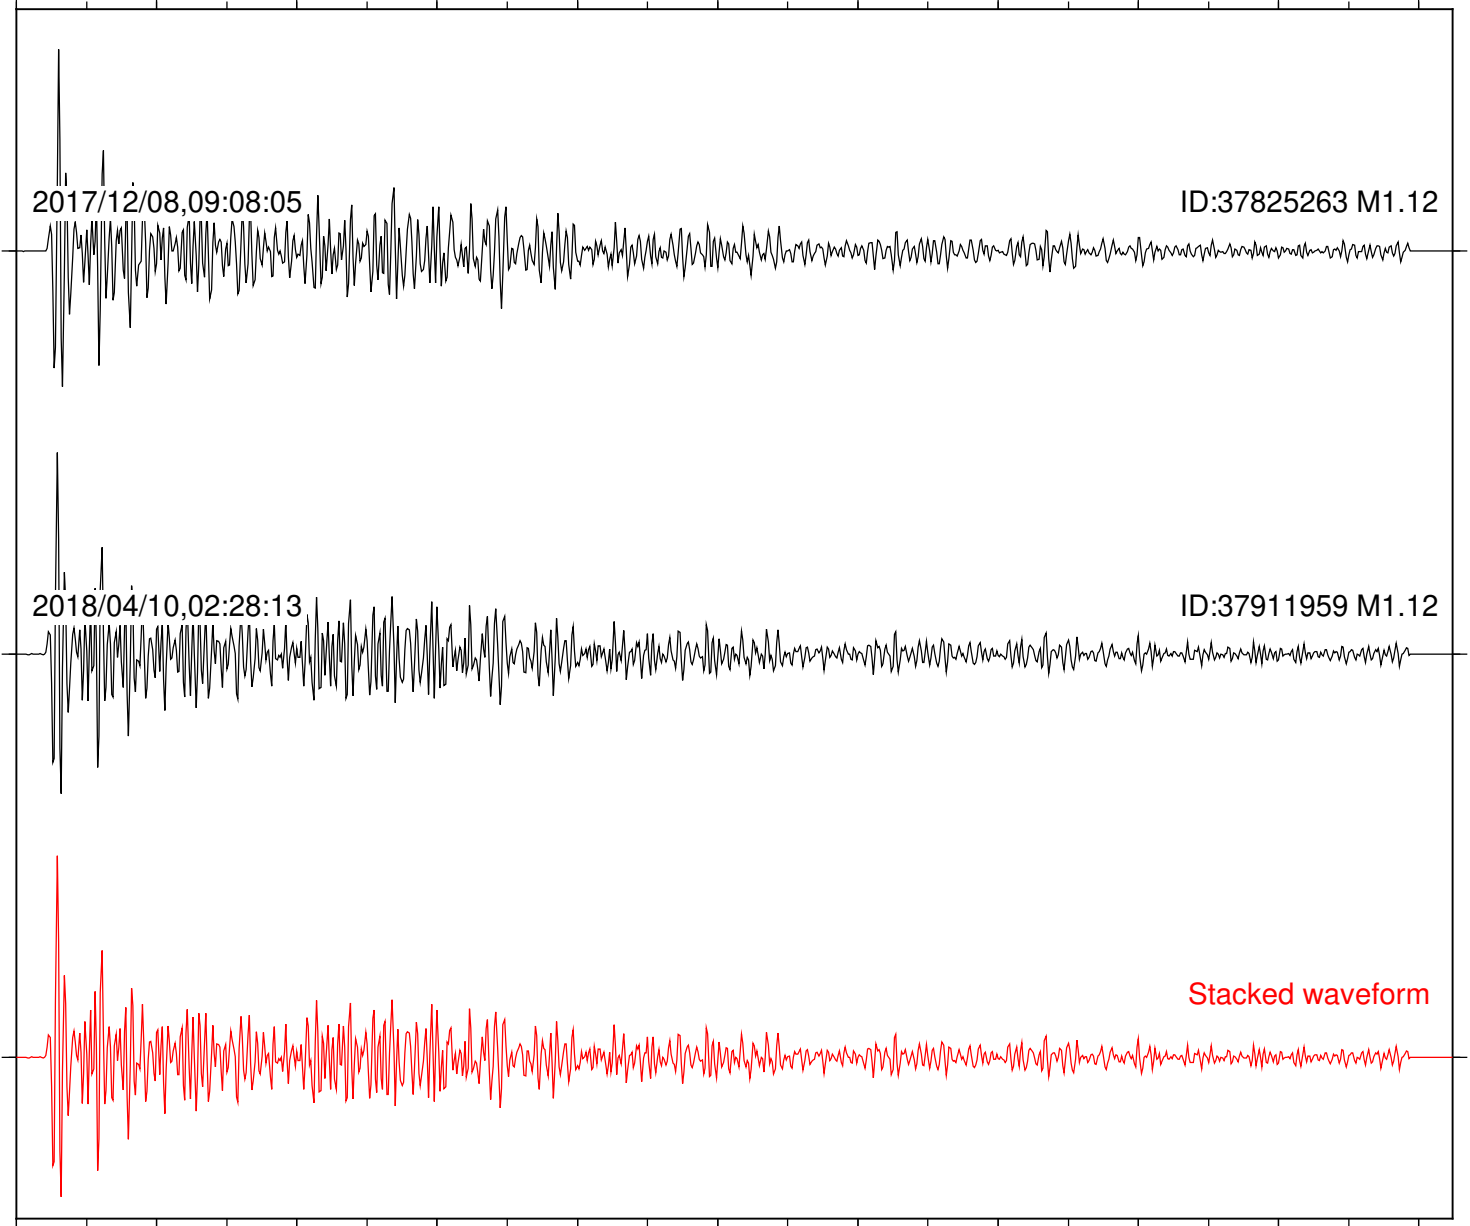

Station: BAC Com: EHZ

Focal depth: 6.24 km

Station: CSH Com: HHZ

Focal depth: 6.24 km

Station: DGR Com: HHZ

Focal depth: 6.24 km

Station: DNR Com: HHZ

Focal depth: 6.24 km

Station: FRD Com: HHZ

Focal depth: 6.24 km

2017/12/08,09:08:05

ID:37825263 M1.12

2018/04/10,02:28:13

ID:37911959 M1.12

Stacked waveform

0 1 2 3 4 5 6 7 8 9 10

Elapsed time (s)

Station: LKH Com: HHZ

Focal depth: 6.24 km

Station: LVA2 Com: HHZ

Focal depth: 6.24 km

Station: POB2 Com: HHZ

Focal depth: 6.24 km

Station: SMER Com: HHZ

Focal depth: 6.24 km

Station: SND Com: HHZ

Focal depth: 6.24 km