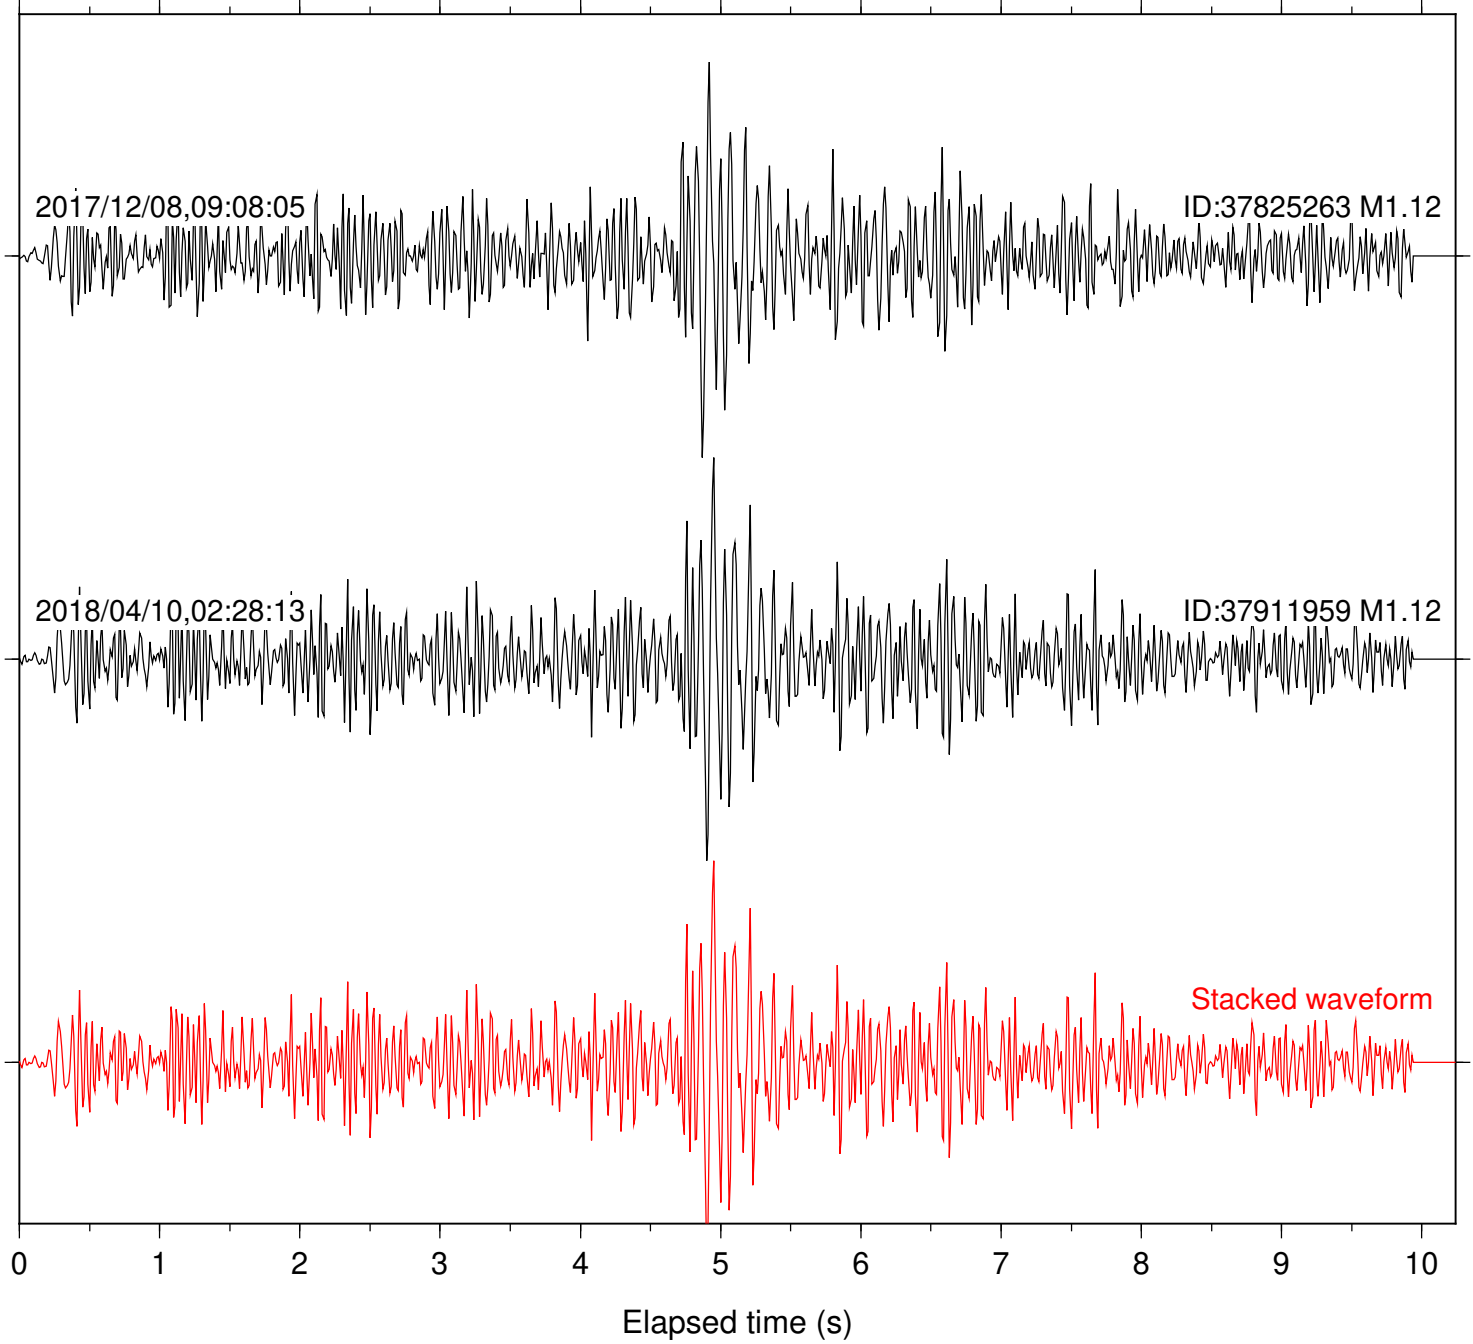

Station: BAC Com: EHZ

Focal depth: 6.24 km

Station: CSH Com: HHZ

Focal depth: 6.24 km

Station: DGR Com: HHZ

Focal depth: 6.24 km

Station: DNR Com: HHZ

Focal depth: 6.24 km

Station: FRD Com: HHZ

Focal depth: 6.24 km

2017/12/08,09:08:05

ID:37825263 M1.12

2018/04/10,02:28:13

ID:37911959 M1.12

Stacked waveform

0 1 2 3 4 5 6 7 8 9 10

Elapsed time (s)

Station: LKH Com: HHZ

Focal depth: 6.24 km

Station: LVA2 Com: HHZ

Focal depth: 6.24 km

Station: POB2 Com: HHZ

Focal depth: 6.24 km

Station: SMER Com: HHZ

Focal depth: 6.24 km

Station: SND Com: HHZ

Focal depth: 6.24 km