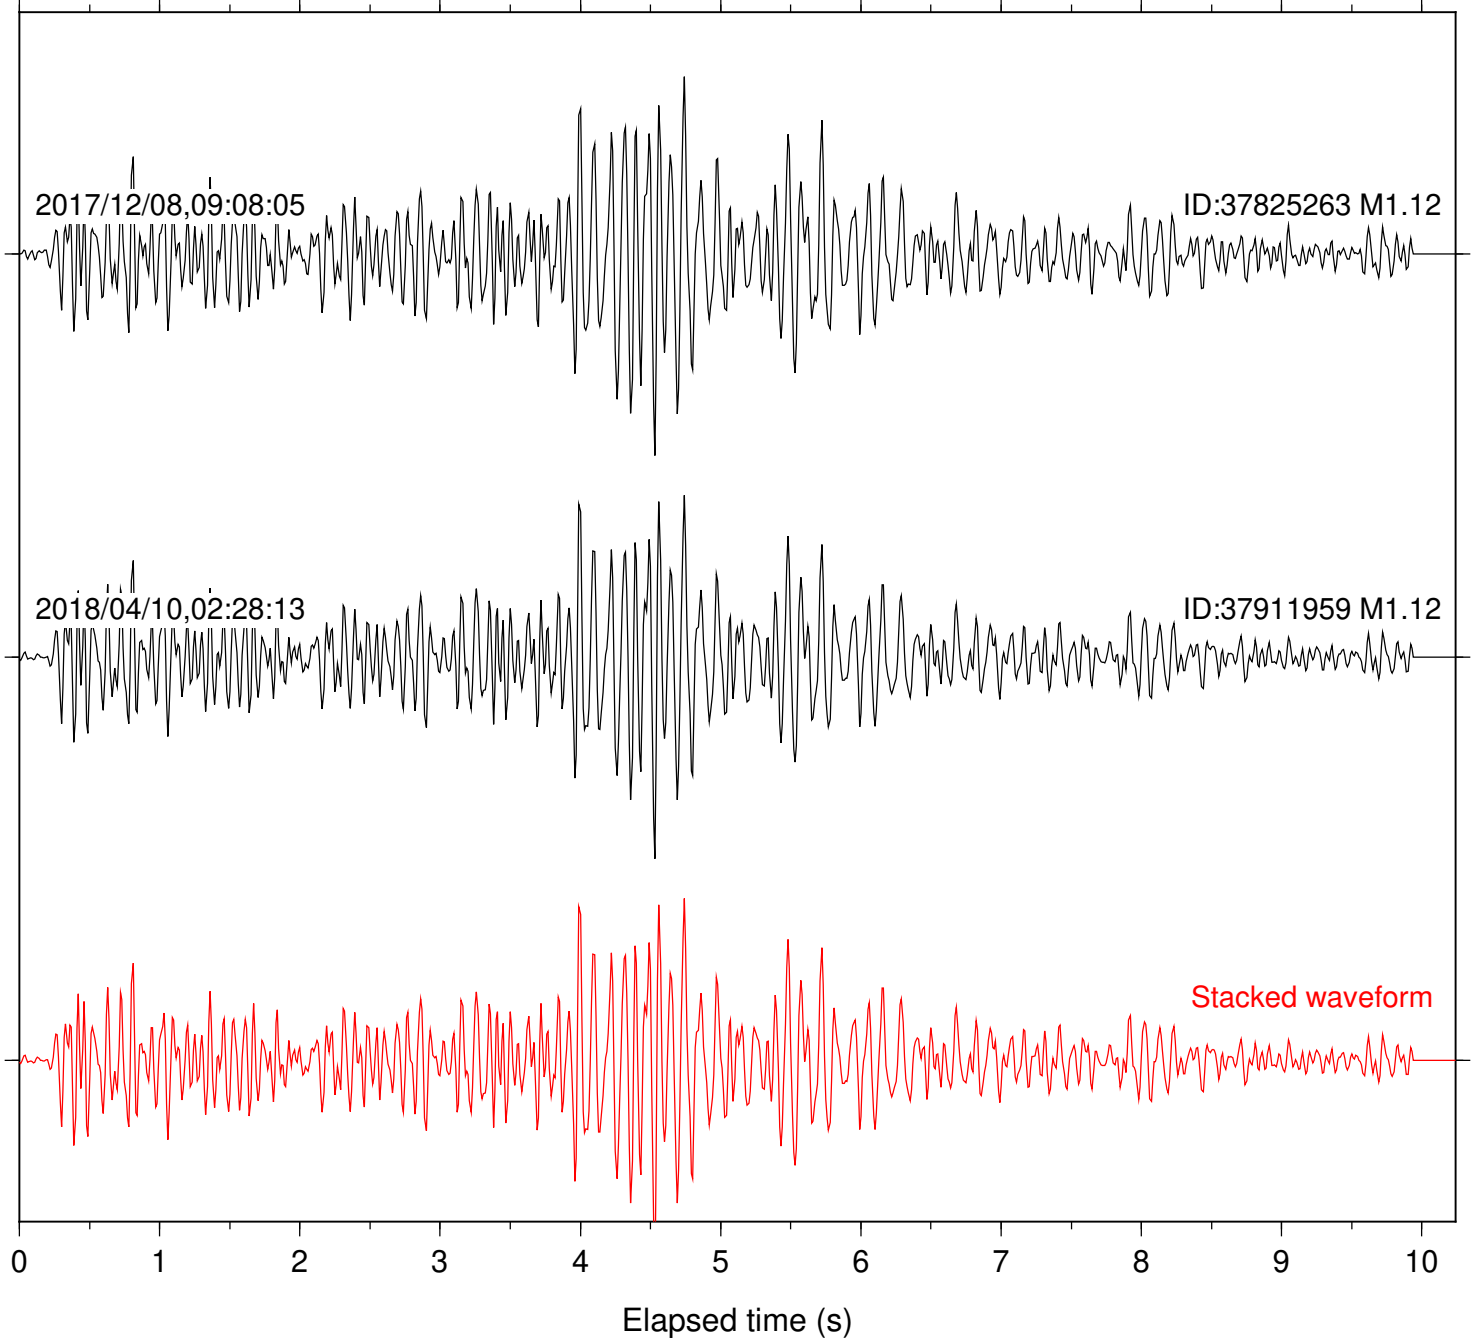

Station: BAC Com: EHZ

Focal depth: 6.24 km

Station: CSH Com: HHZ

Focal depth: 6.24 km

Station: DGR Com: HHZ

Focal depth: 6.24 km

Station: DNR Com: HHZ

Focal depth: 6.24 km

Station: FRD Com: HHZ

Focal depth: 6.24 km

2017/12/08,09:08:05

ID:37825263 M1.12

2018/04/10,02:28:13

ID:37911959 M1.12

Stacked waveform

0 1 2 3 4 5 6 7 8 9 10

Elapsed time (s)

Station: LKH Com: HHZ

Focal depth: 6.24 km

Station: LVA2 Com: HHZ

Focal depth: 6.24 km

Station: POB2 Com: HHZ

Focal depth: 6.24 km

Station: SMER Com: HHZ

Focal depth: 6.24 km

Station: SND Com: HHZ

Focal depth: 6.24 km