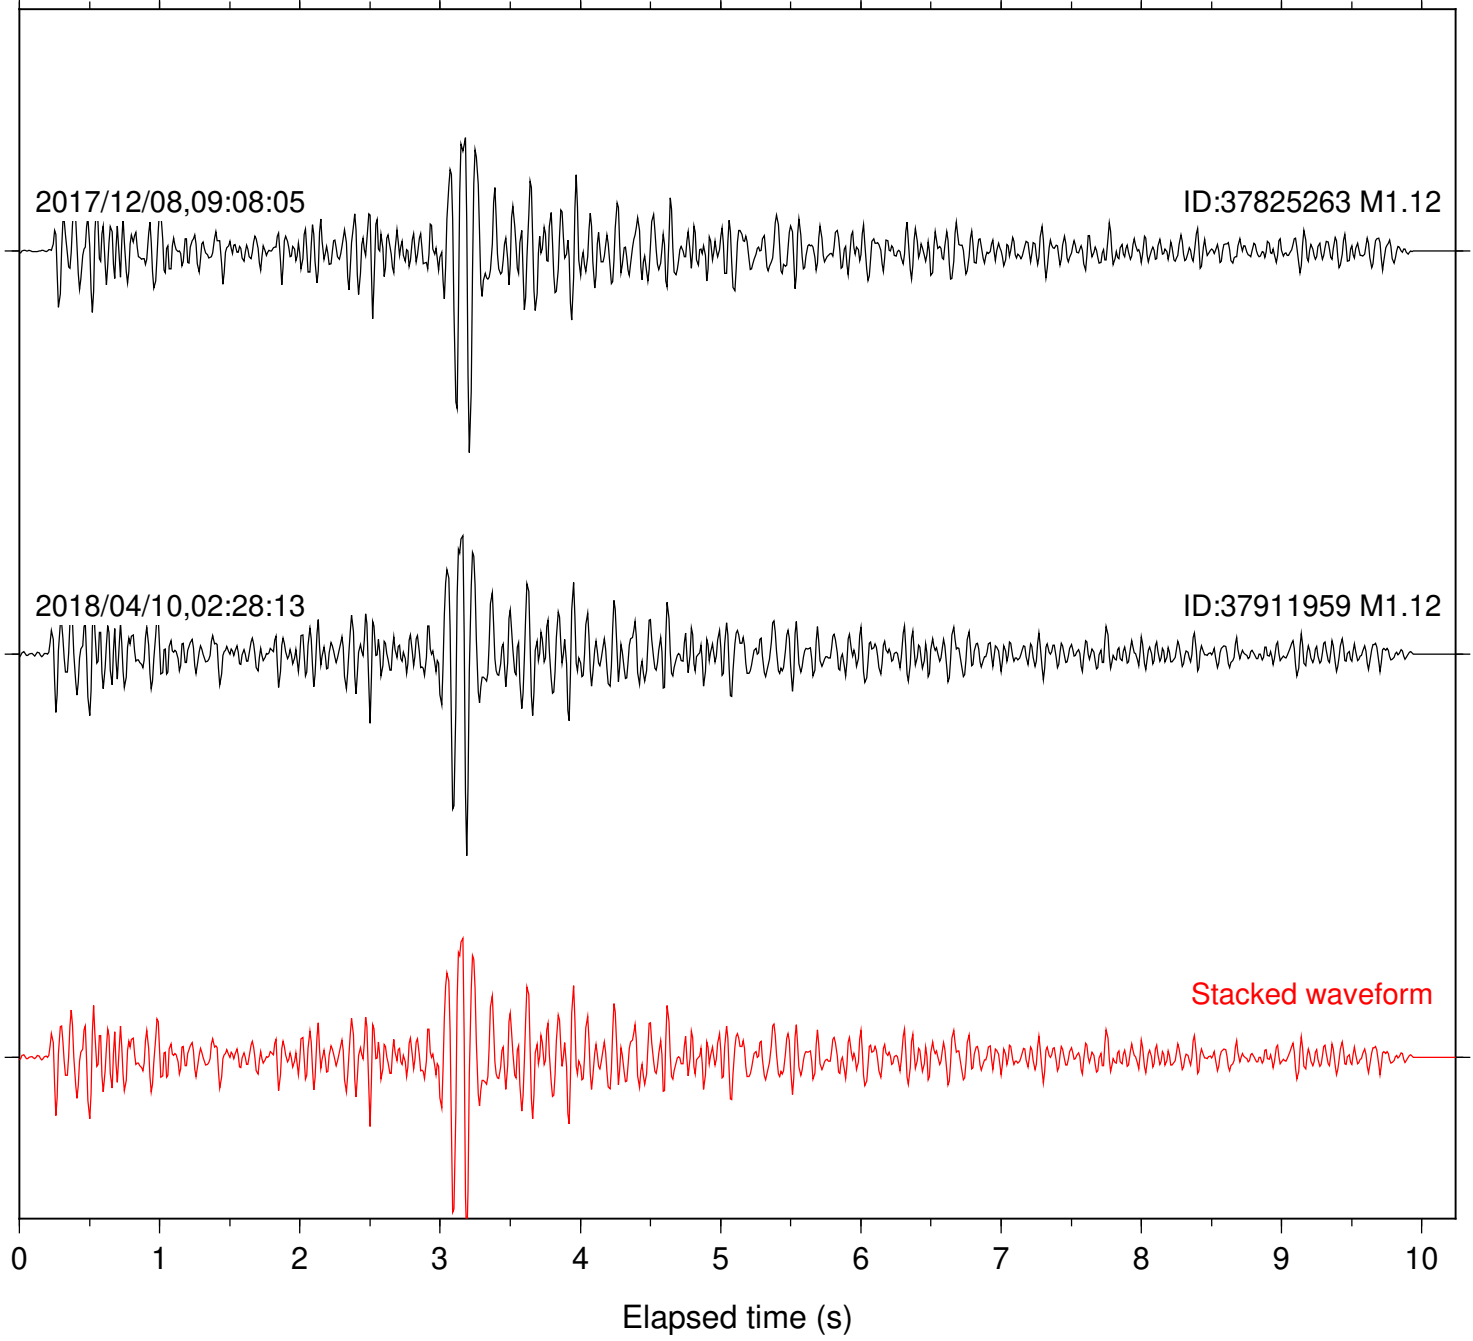

Station: B081 Com: EHZ

Focal depth: 6.24 km

Station: B087 Com: EHZ

Focal depth: 6.24 km

Station: B088 Com: EHZ

Focal depth: 6.24 km

Station: B093 Com: EHZ

Focal depth: 6.24 km

2017/12/08,09:08:05

ID:37825263 M1.12

2018/04/10,02:28:13

ID:37911959 M1.12

Stacked waveform

0 1 2 3 4 5 6 7 8 9 10  
Elapsed time (s)

Station: B946 Com: EHZ

Focal depth: 6.24 km

Elapsed time (s)

Station: LKH Com: HHZ

Focal depth: 6.24 km

Station: LVA2 Com: HHZ

Focal depth: 6.24 km

Station: POB2 Com: HHZ

Focal depth: 6.24 km

Station: SMER Com: HHZ

Focal depth: 6.24 km

Station: SND Com: HHZ

Focal depth: 6.24 km