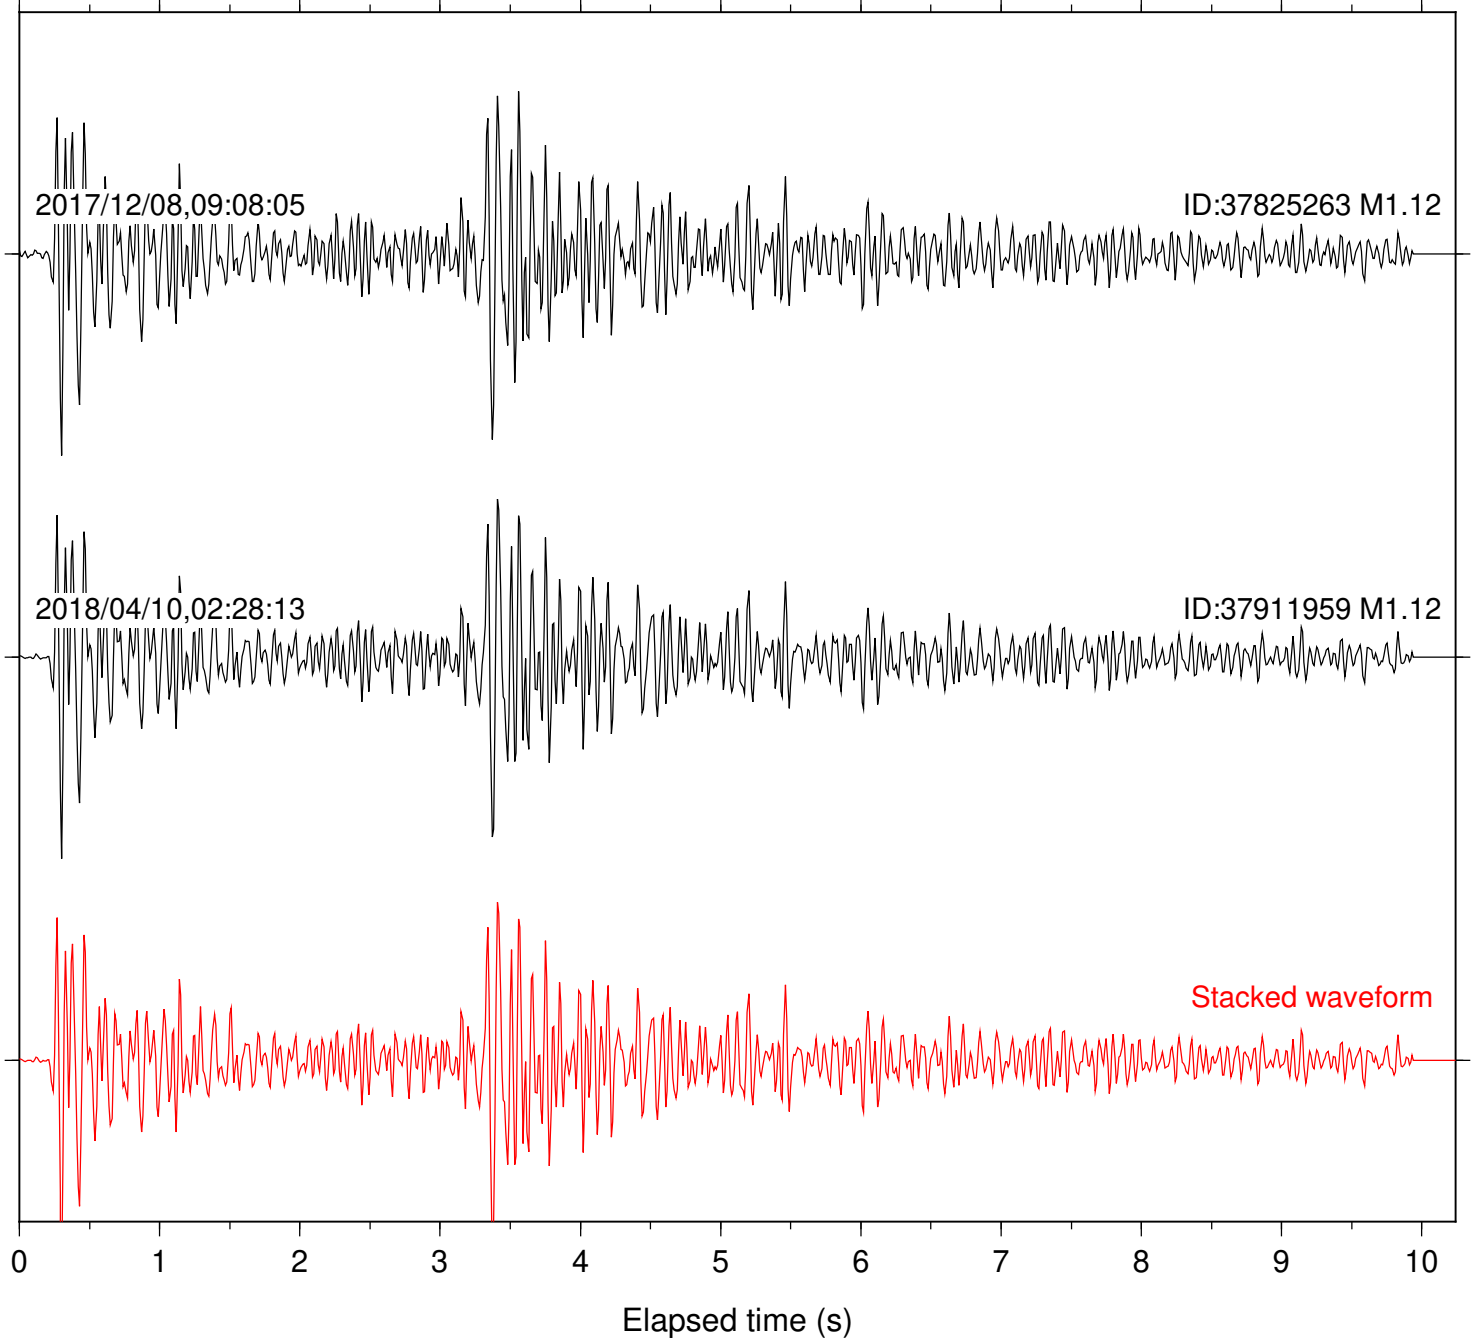

2017/12/08,09:08:05

ID:37825263 M1.12

2018/04/10,02:28:13

ID:37911959 M1.12

Stacked waveform

0 1 2 3 4 5 6 7 8 9 10  
Elapsed time (s)

Station: B946 Com: EHZ

Focal depth: 6.24 km

Station: BAC Com: EHZ

Focal depth: 6.24 km

Station: CSH Com: HHZ

Focal depth: 6.24 km

Station: DGR Com: HHZ

Focal depth: 6.24 km

Station: DNR Com: HHZ

Focal depth: 6.24 km

Elapsed time (s)

Station: LKH Com: HHZ

Focal depth: 6.24 km

Station: LVA2 Com: HHZ

Focal depth: 6.24 km

Station: POB2 Com: HHZ

Focal depth: 6.24 km

Station: SMER Com: HHZ

Focal depth: 6.24 km

Station: SND Com: HHZ

Focal depth: 6.24 km