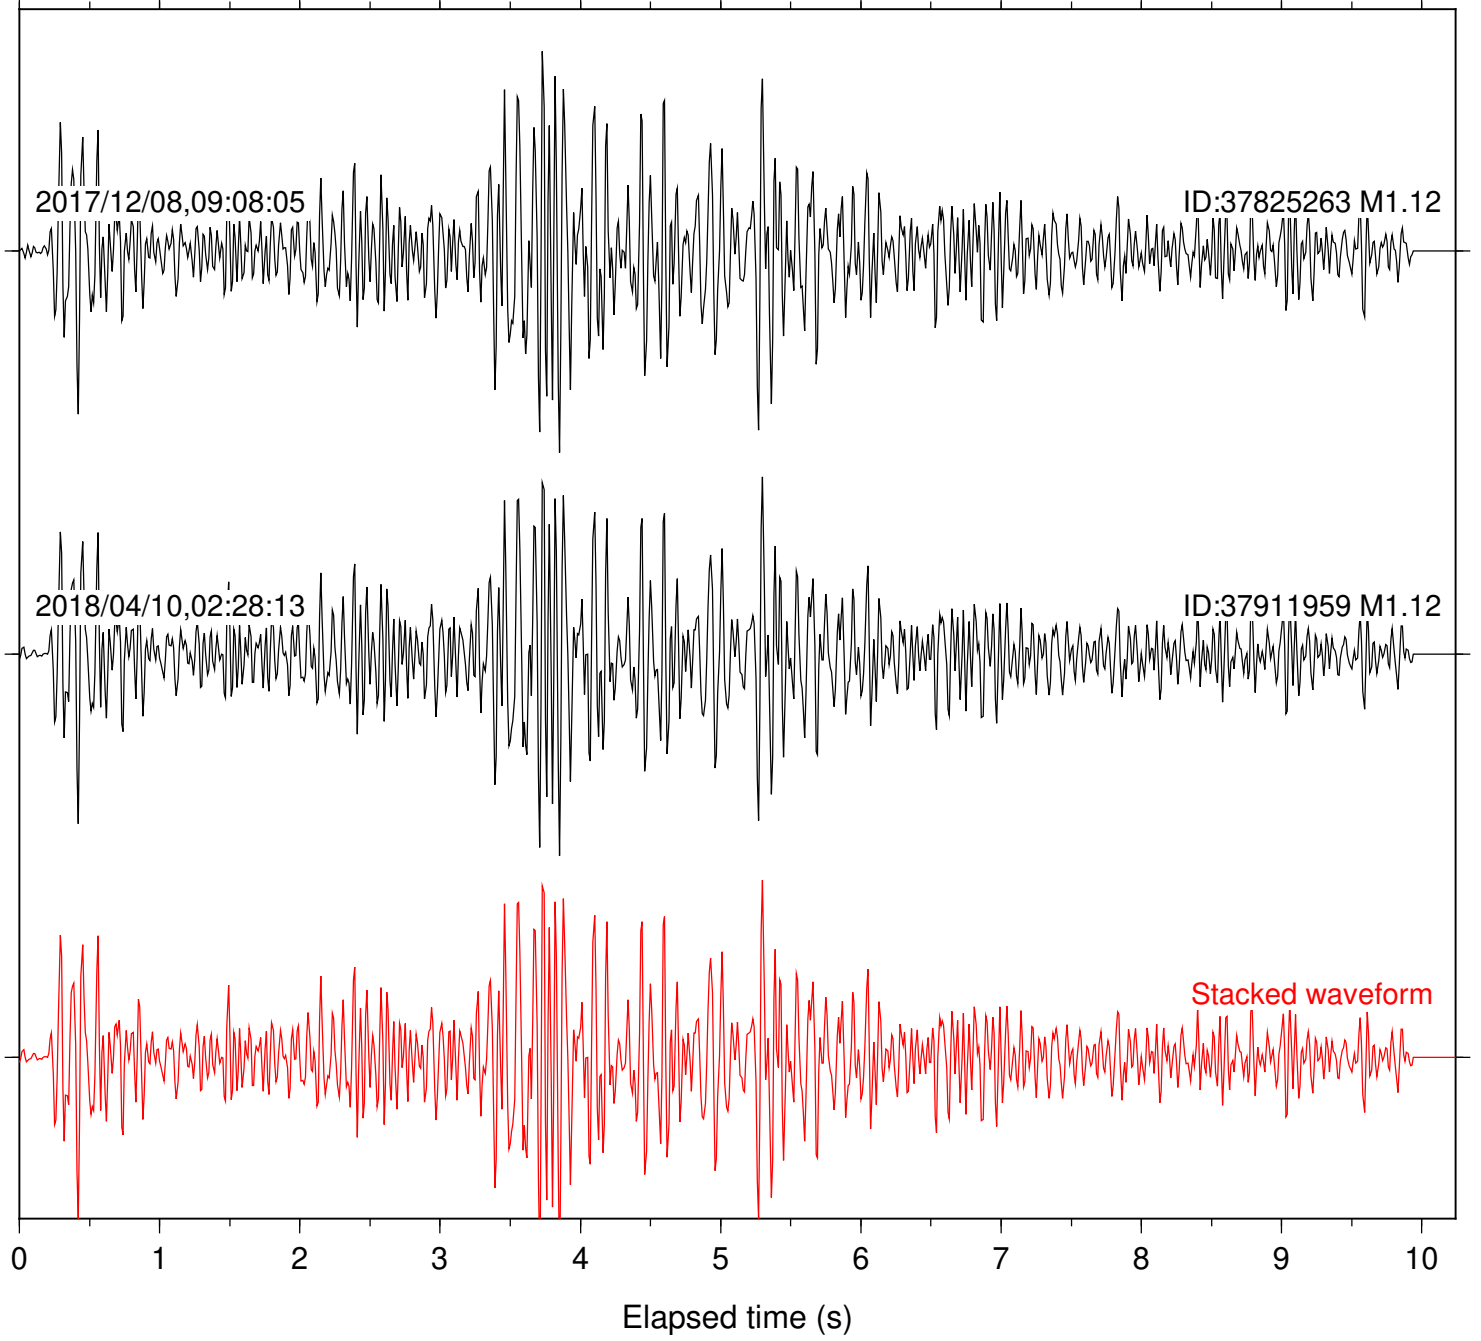

2017/12/08,09:08:05

ID:37825263 M1.12

2018/04/10,02:28:13

ID:37911959 M1.12

Stacked waveform

0 1 2 3 4 5 6 7 8 9 10  
Elapsed time (s)

Station: B946 Com: EHZ

Focal depth: 6.24 km

Station: BAC Com: EHZ

Focal depth: 6.24 km

Station: CSH Com: HHZ

Focal depth: 6.24 km

Station: DGR Com: HHZ

Focal depth: 6.24 km

Station: DNR Com: HHZ

Focal depth: 6.24 km

Elapsed time (s)

Station: LKH Com: HHZ

Focal depth: 6.24 km

Station: LVA2 Com: HHZ

Focal depth: 6.24 km

Station: POB2 Com: HHZ

Focal depth: 6.24 km

Station: SMER Com: HHZ

Focal depth: 6.24 km

Station: SND Com: HHZ

Focal depth: 6.24 km