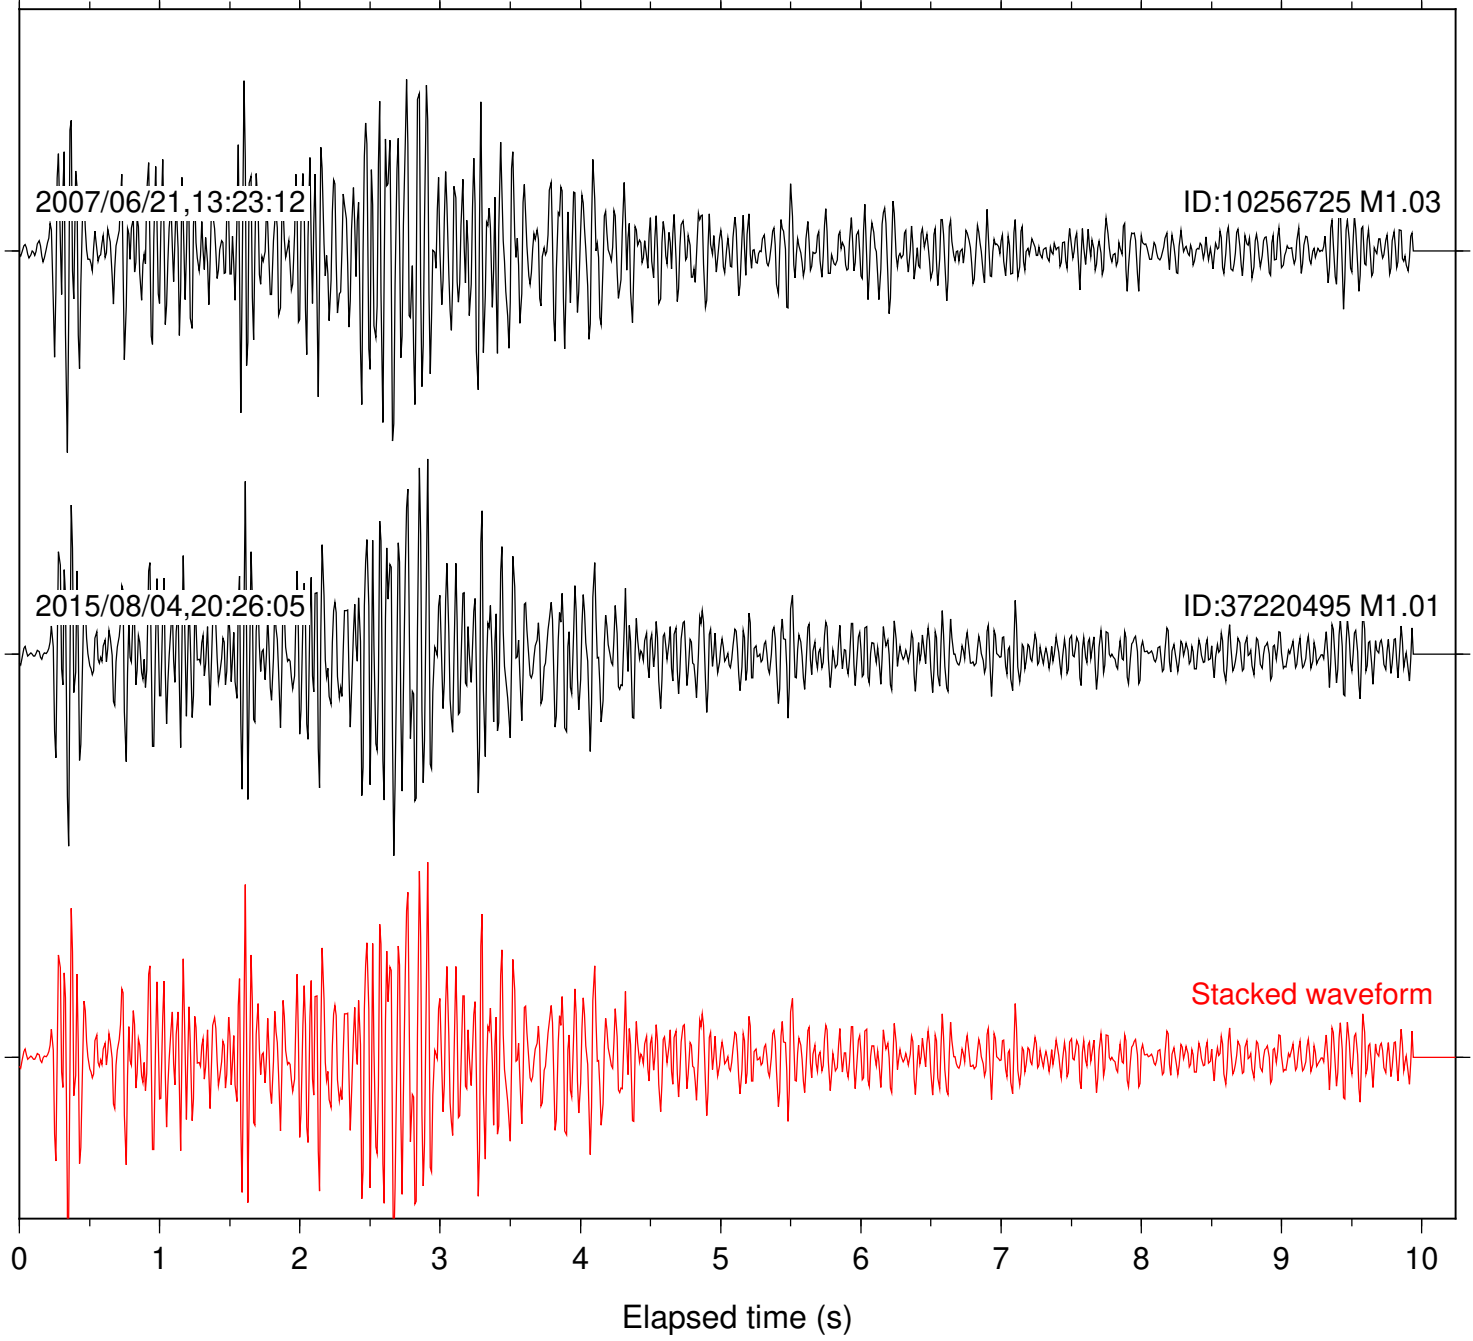

Station: B081 Com: EHZ

Focal depth: 17.54 km

Station: B082 Com: EHZ

Focal depth: 17.54 km

Station: B084 Com: EHZ

Focal depth: 17.54 km

Station: B086 Com: EHZ

Focal depth: 17.54 km

Station: B087 Com: EHZ

Focal depth: 17.54 km

Station: B088 Com: EHZ

Focal depth: 17.54 km

2007/06/21,13:23:12

ID:10256725 M1.03

2015/08/04,20:26:05

ID:37220495 M1.01

Stacked waveform

Station: BAC Com: EHZ

Focal depth: 17.54 km

Station: DGR Com: HHZ

Focal depth: 17.54 km

Station: FRD Com: HHZ

Focal depth: 17.54 km

Station: KNW Com: HHZ

Focal depth: 17.54 km

Station: PFO Com: HHZ

Focal depth: 17.54 km

Station: POB2 Com: HHZ

Focal depth: 17.57 km