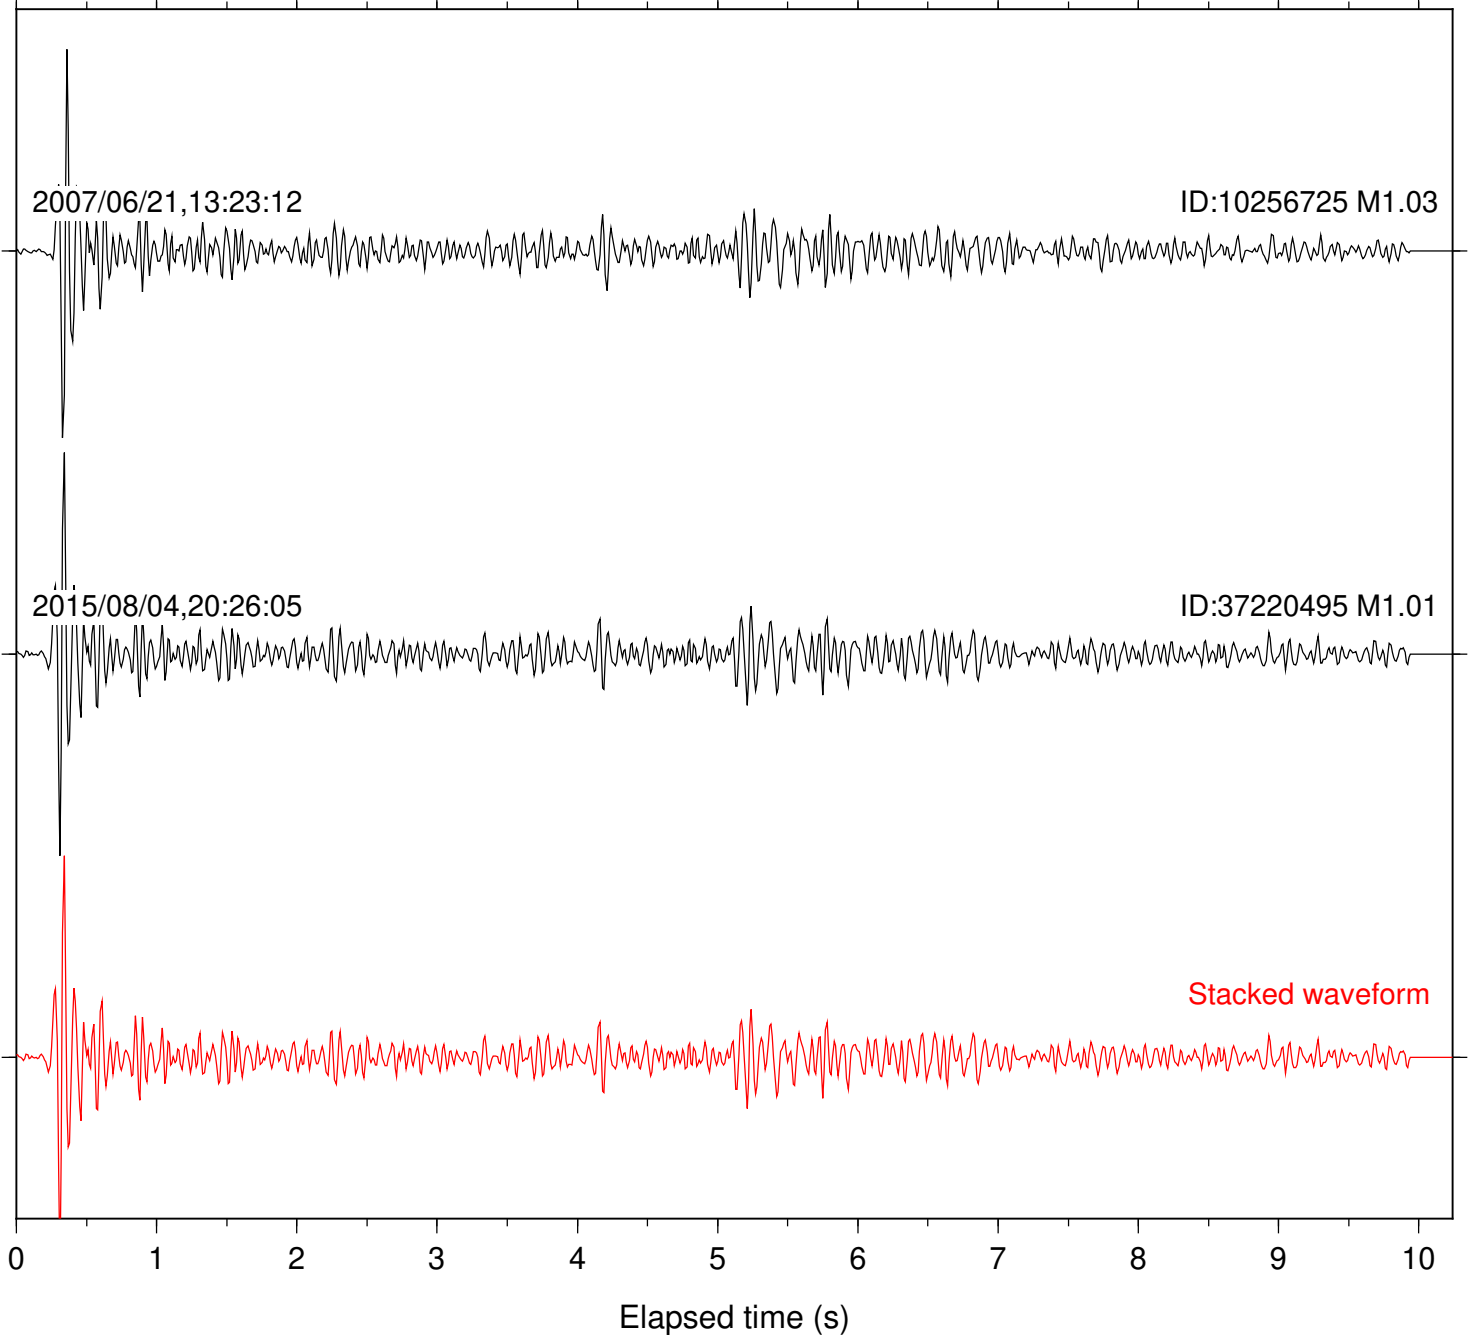

Station: B081 Com: EHZ

Focal depth: 17.54 km

Station: B082 Com: EHZ

Focal depth: 17.54 km

Station: B084 Com: EHZ

Focal depth: 17.54 km

Station: B086 Com: EHZ

Focal depth: 17.54 km

Station: B087 Com: EHZ

Focal depth: 17.54 km

Station: B088 Com: EHZ

Focal depth: 17.54 km

2007/06/21,13:23:12

ID:10256725 M1.03

2015/08/04,20:26:05

ID:37220495 M1.01

Stacked waveform

Station: BAC Com: EHZ

Focal depth: 17.54 km

Station: DGR Com: HHZ

Focal depth: 17.54 km

Station: FRD Com: HHZ

Focal depth: 17.54 km

Station: KNW Com: HHZ

Focal depth: 17.54 km

Station: PFO Com: HHZ

Focal depth: 17.54 km

Station: POB2 Com: HHZ

Focal depth: 17.57 km