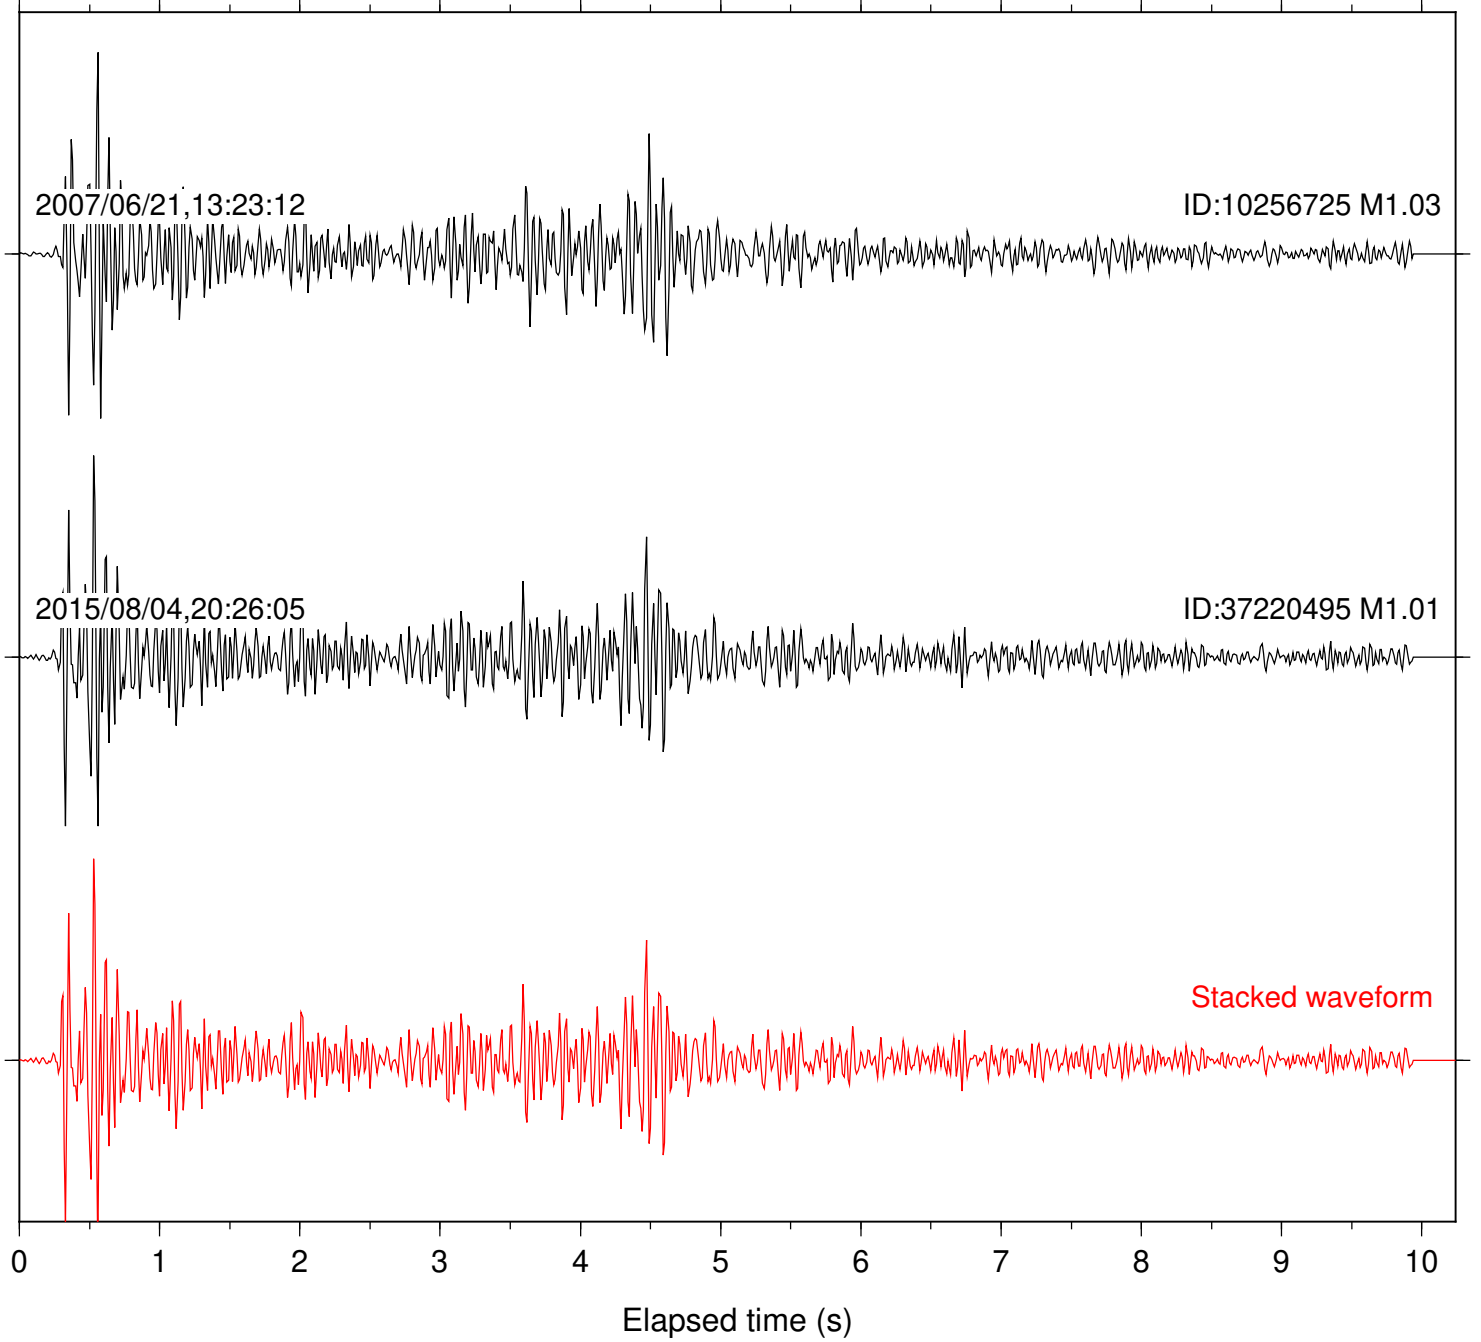

Station: B081 Com: EHZ

Focal depth: 17.54 km

Station: B082 Com: EHZ

Focal depth: 17.54 km

Station: B084 Com: EHZ

Focal depth: 17.54 km

Station: B086 Com: EHZ

Focal depth: 17.54 km

Station: B087 Com: EHZ

Focal depth: 17.54 km

Station: B088 Com: EHZ

Focal depth: 17.54 km

2007/06/21,13:23:12

ID:10256725 M1.03

2015/08/04,20:26:05

ID:37220495 M1.01

Stacked waveform

Station: BAC Com: EHZ

Focal depth: 17.54 km

Station: DGR Com: HHZ

Focal depth: 17.54 km

Station: FRD Com: HHZ

Focal depth: 17.54 km

Station: KNW Com: HHZ

Focal depth: 17.54 km

Station: PFO Com: HHZ

Focal depth: 17.54 km

Station: POB2 Com: HHZ

Focal depth: 17.57 km