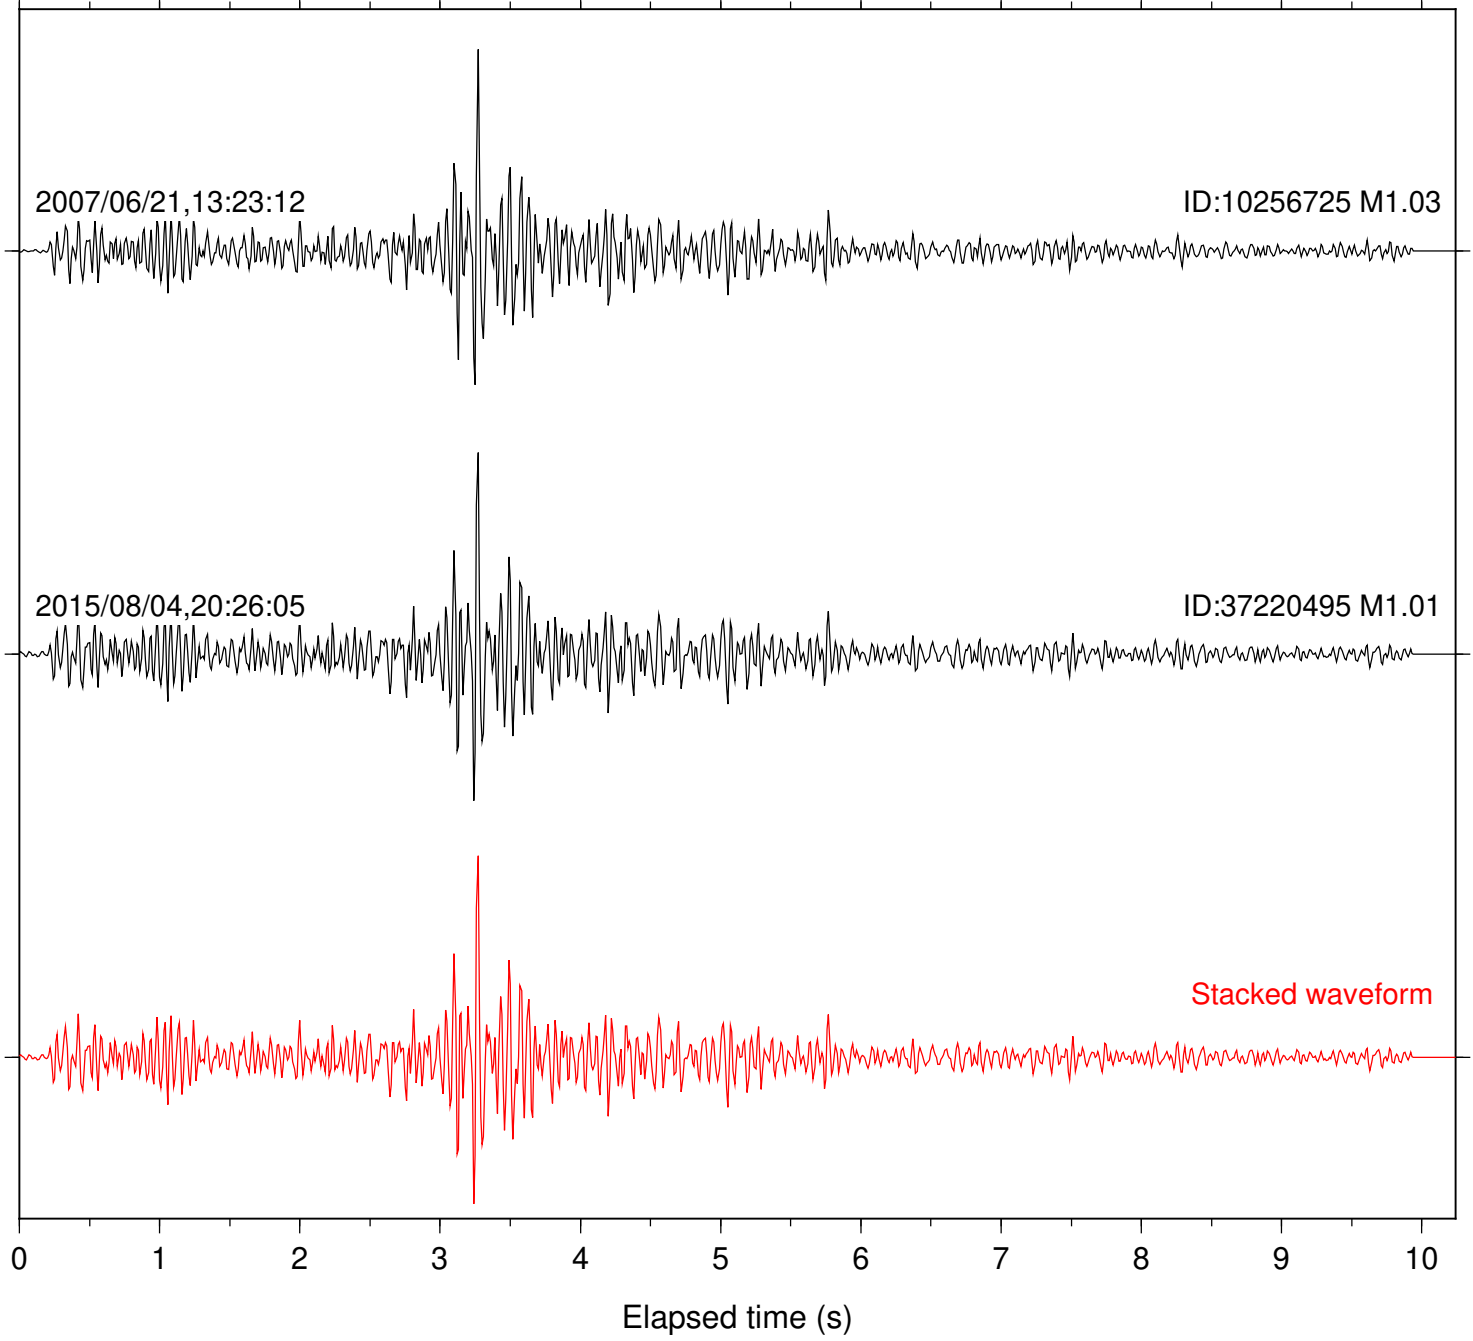

Station: B081 Com: EHZ

Focal depth: 17.54 km

Station: B082 Com: EHZ

Focal depth: 17.54 km

Station: B084 Com: EHZ

Focal depth: 17.54 km

Station: B086 Com: EHZ

Focal depth: 17.54 km

Station: B087 Com: EHZ

Focal depth: 17.54 km

Station: B088 Com: EHZ

Focal depth: 17.54 km

2007/06/21,13:23:12

ID:10256725 M1.03

2015/08/04,20:26:05

ID:37220495 M1.01

Stacked waveform

Station: BAC Com: EHZ

Focal depth: 17.54 km

Station: DGR Com: HHZ

Focal depth: 17.54 km

Station: FRD Com: HHZ

Focal depth: 17.54 km

Station: KNW Com: HHZ

Focal depth: 17.54 km

Station: PFO Com: HHZ

Focal depth: 17.54 km

Station: POB2 Com: HHZ

Focal depth: 17.57 km