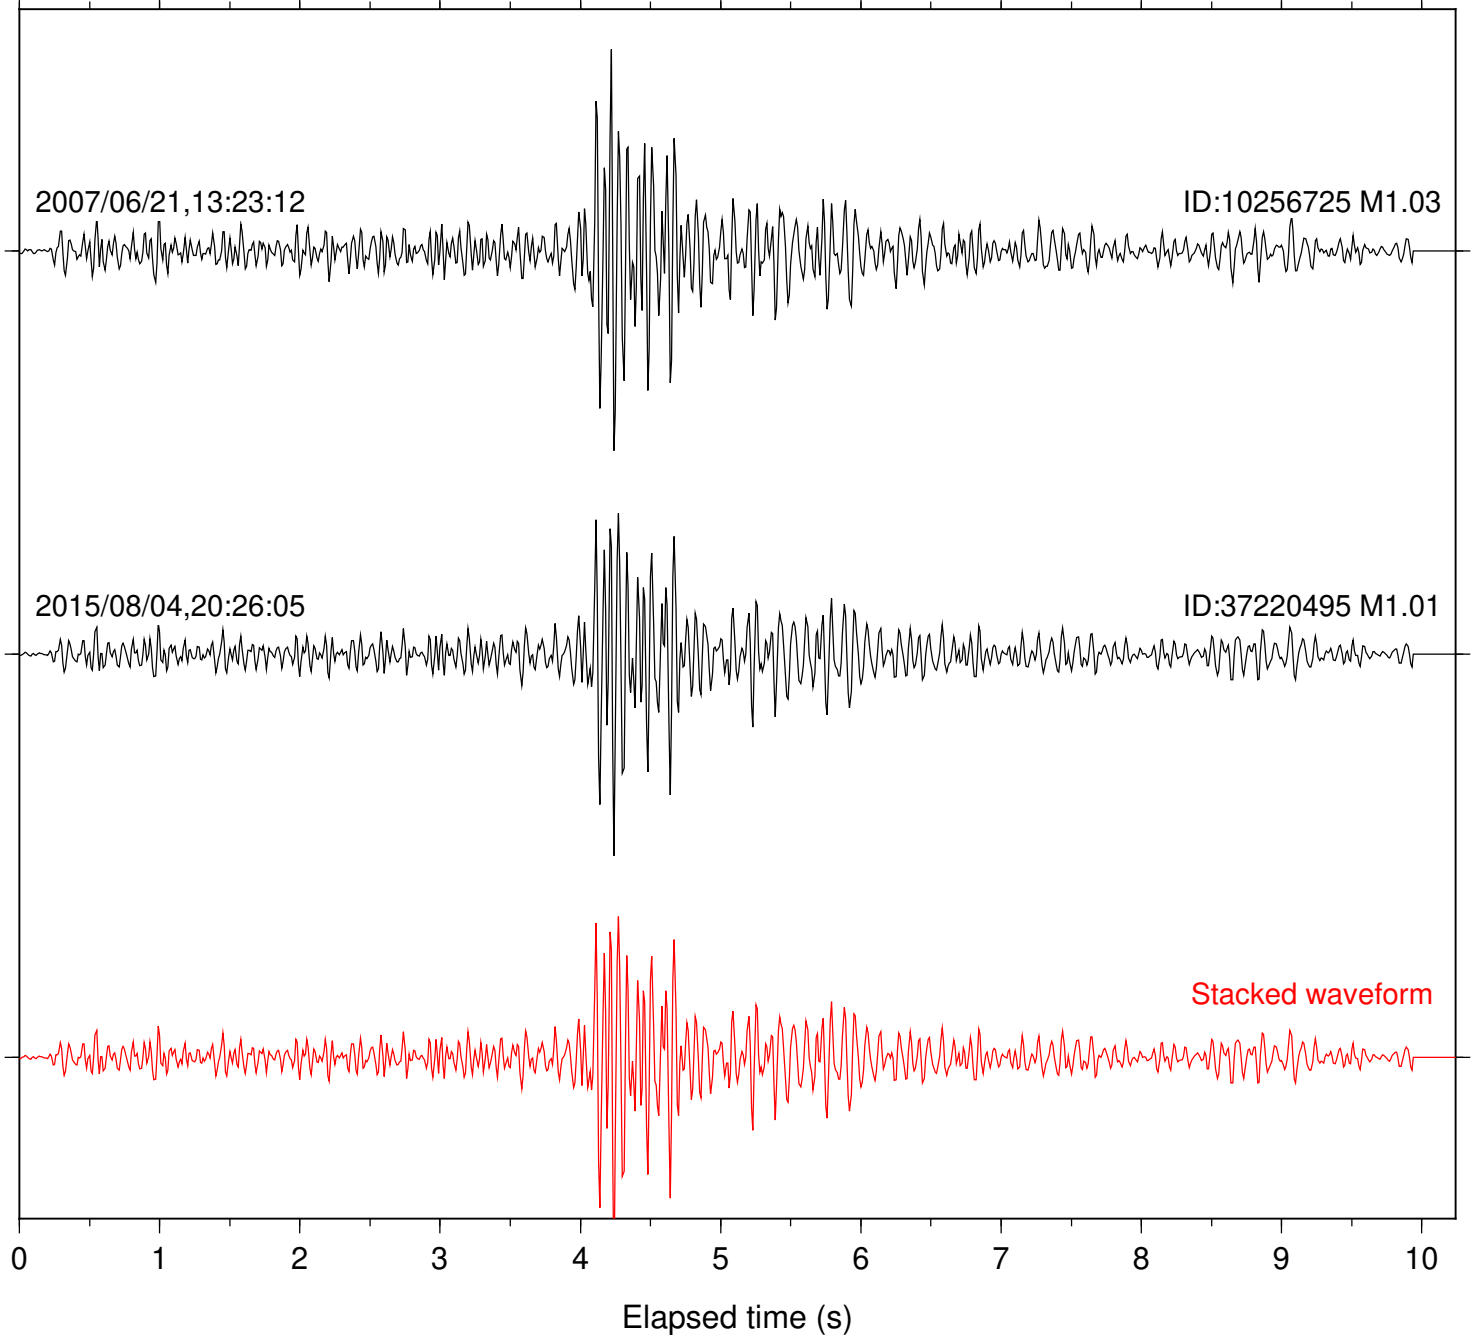

Station: B081 Com: EHZ

Focal depth: 17.54 km

Station: B082 Com: EHZ

Focal depth: 17.54 km

Station: B084 Com: EHZ

Focal depth: 17.54 km

Station: B086 Com: EHZ

Focal depth: 17.54 km

Station: B087 Com: EHZ

Focal depth: 17.54 km

Station: B088 Com: EHZ

Focal depth: 17.54 km

2007/06/21,13:23:12

ID:10256725 M1.03

2015/08/04,20:26:05

ID:37220495 M1.01

Stacked waveform

Station: BAC Com: EHZ

Focal depth: 17.54 km

Station: DGR Com: HHZ

Focal depth: 17.54 km

Station: FRD Com: HHZ

Focal depth: 17.54 km

Station: KNW Com: HHZ

Focal depth: 17.54 km

Station: PFO Com: HHZ

Focal depth: 17.54 km

Station: POB2 Com: HHZ

Focal depth: 17.57 km