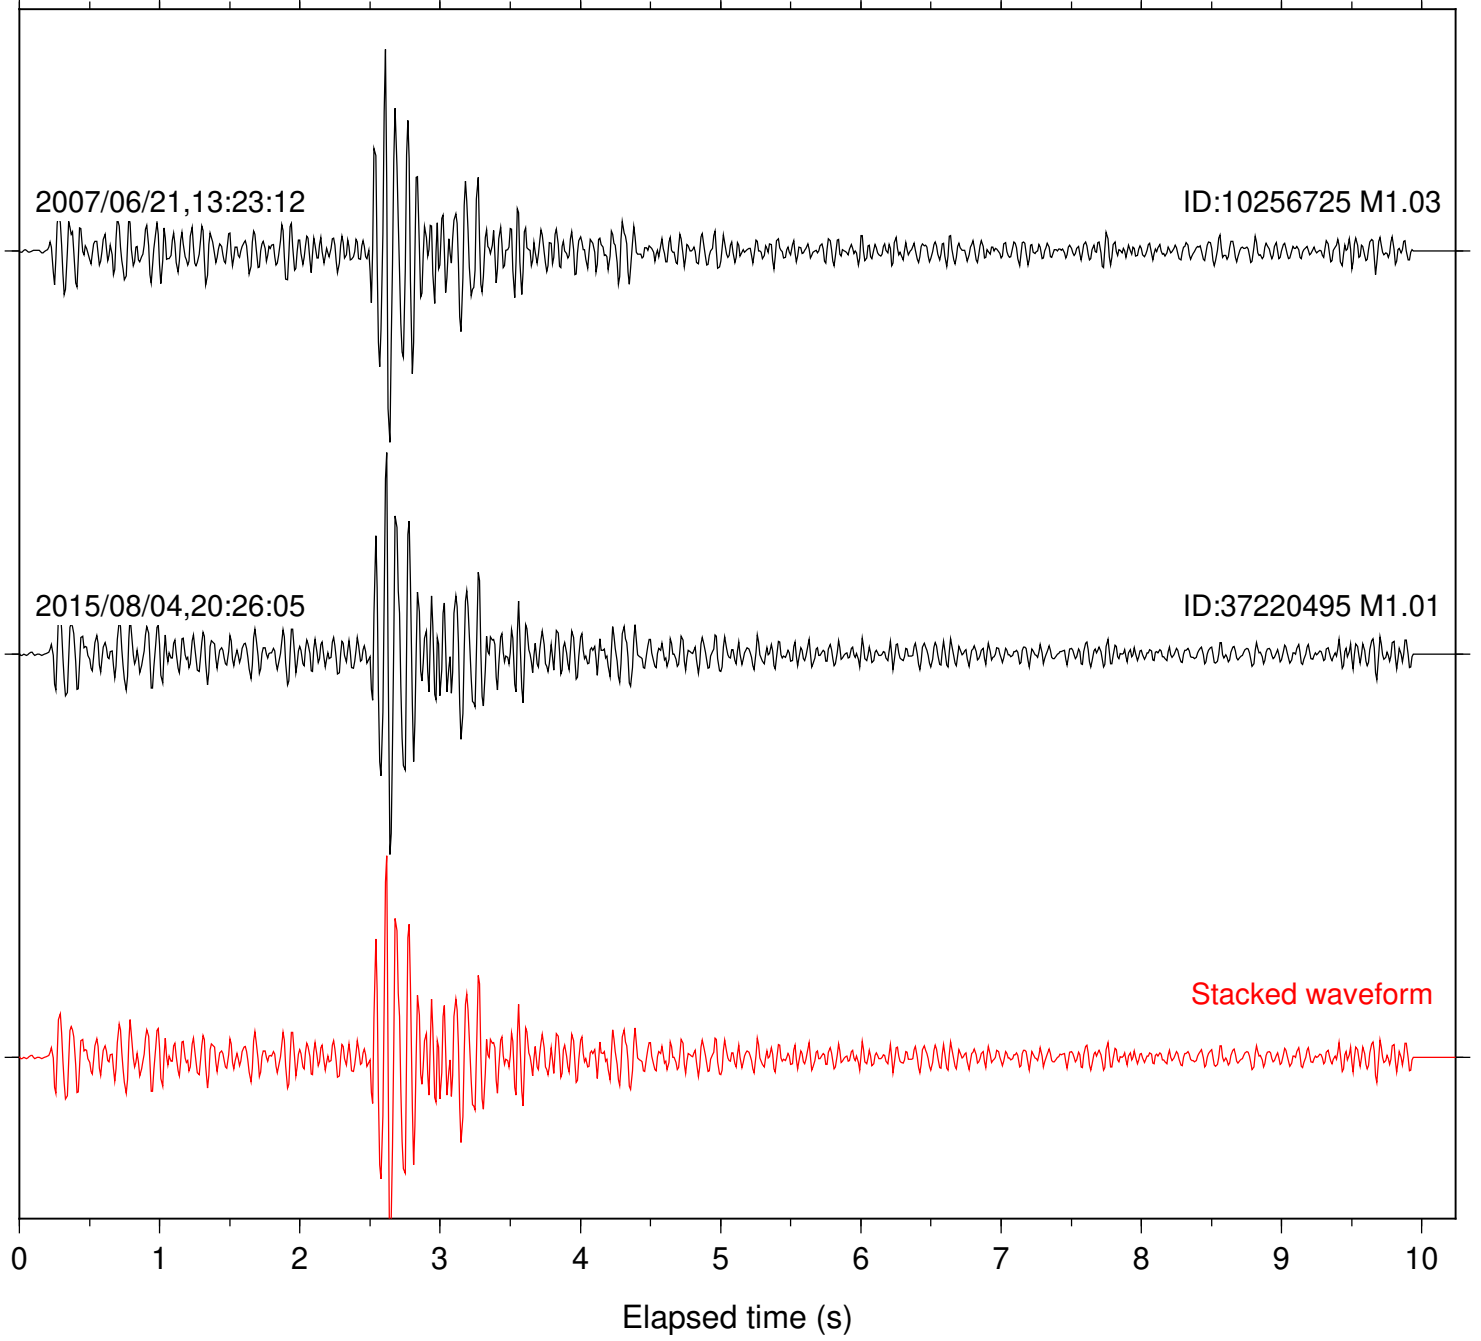

Station: B081 Com: EHZ

Focal depth: 17.54 km

Station: B082 Com: EHZ

Focal depth: 17.54 km

Station: B084 Com: EHZ

Focal depth: 17.54 km

Station: B086 Com: EHZ

Focal depth: 17.54 km

Station: B087 Com: EHZ

Focal depth: 17.54 km

Station: B088 Com: EHZ

Focal depth: 17.54 km

2007/06/21,13:23:12

ID:10256725 M1.03

2015/08/04,20:26:05

ID:37220495 M1.01

Stacked waveform

Station: BAC Com: EHZ

Focal depth: 17.54 km

Station: DGR Com: HHZ

Focal depth: 17.54 km

Station: FRD Com: HHZ

Focal depth: 17.54 km

Station: KNW Com: HHZ

Focal depth: 17.54 km

Station: PFO Com: HHZ

Focal depth: 17.54 km

Station: POB2 Com: HHZ

Focal depth: 17.57 km