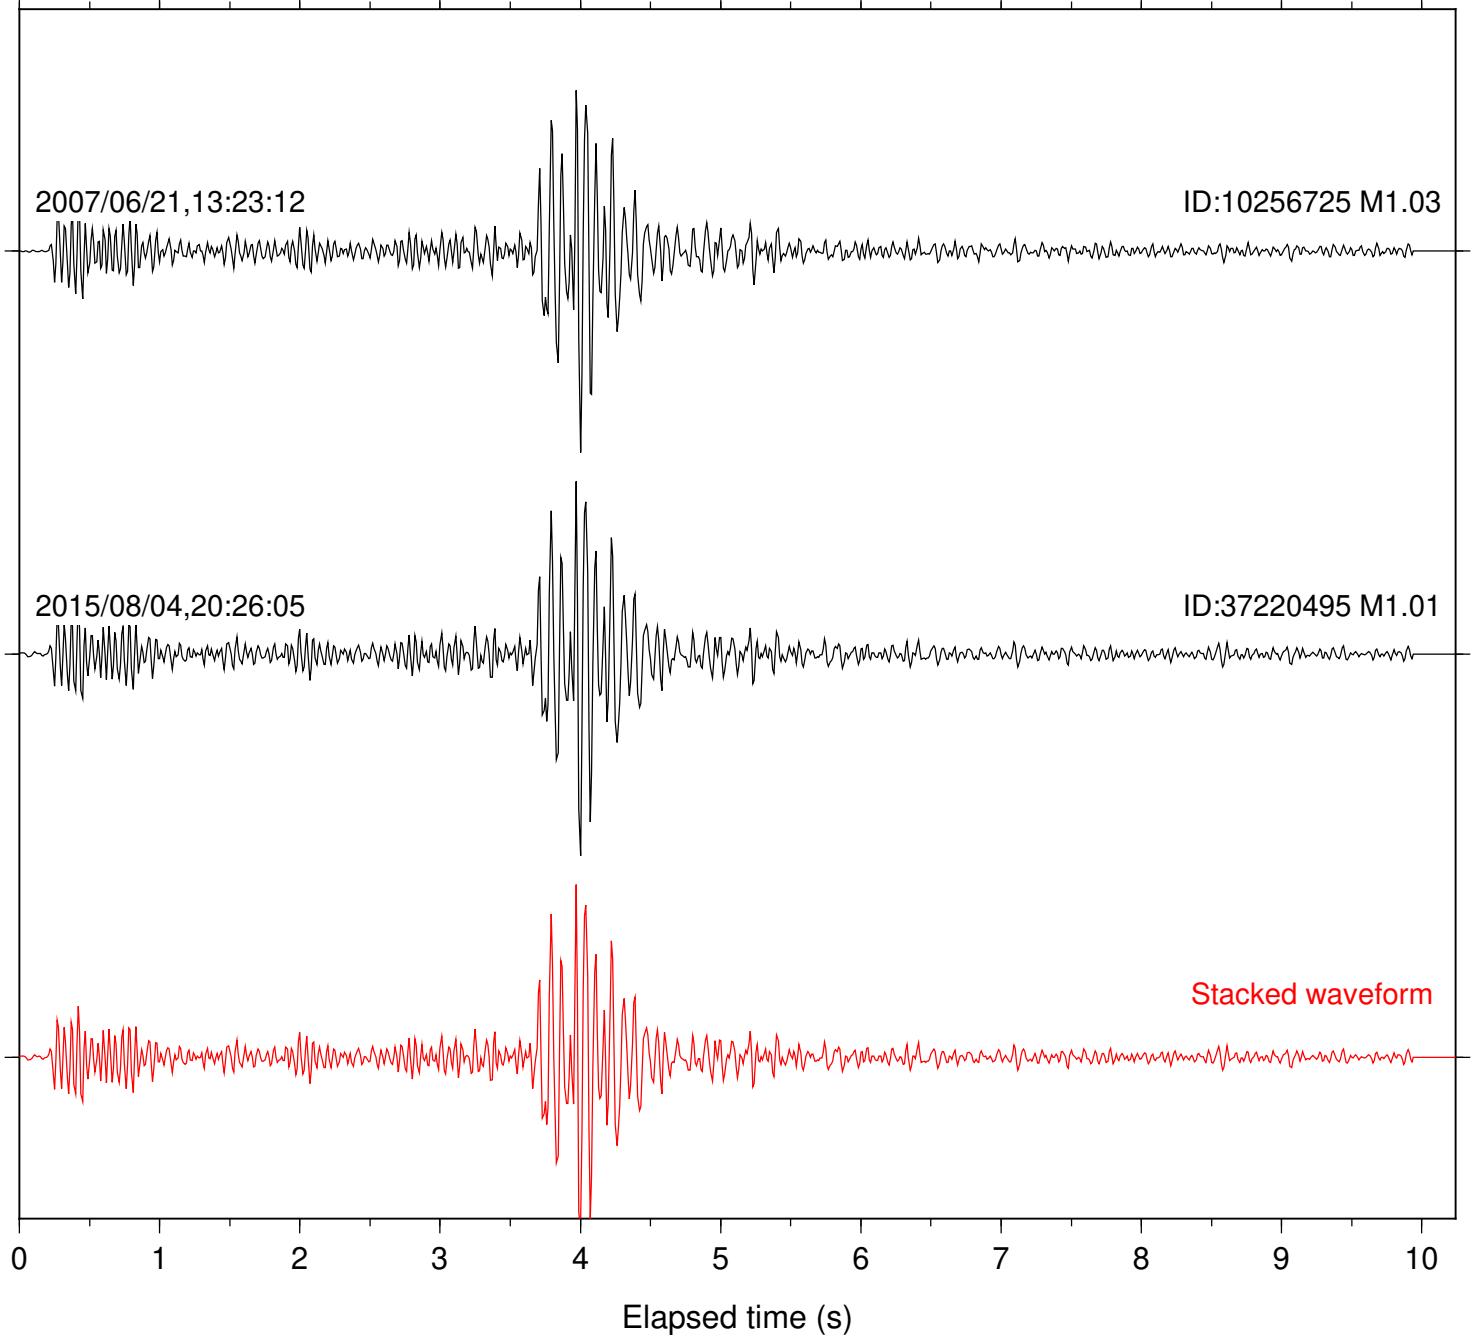

Station: B081 Com: EHZ

Focal depth: 17.54 km

Station: B082 Com: EHZ

Focal depth: 17.54 km

Station: B084 Com: EHZ

Focal depth: 17.54 km

Station: B086 Com: EHZ

Focal depth: 17.54 km

Station: B087 Com: EHZ

Focal depth: 17.54 km

Station: B088 Com: EHZ

Focal depth: 17.54 km

2007/06/21,13:23:12

ID:10256725 M1.03

2015/08/04,20:26:05

ID:37220495 M1.01

Stacked waveform

Station: BAC Com: EHZ

Focal depth: 17.54 km

Station: DGR Com: HHZ

Focal depth: 17.54 km

Station: FRD Com: HHZ

Focal depth: 17.54 km

Station: KNW Com: HHZ

Focal depth: 17.54 km

Station: PFO Com: HHZ

Focal depth: 17.54 km

Station: POB2 Com: HHZ

Focal depth: 17.57 km