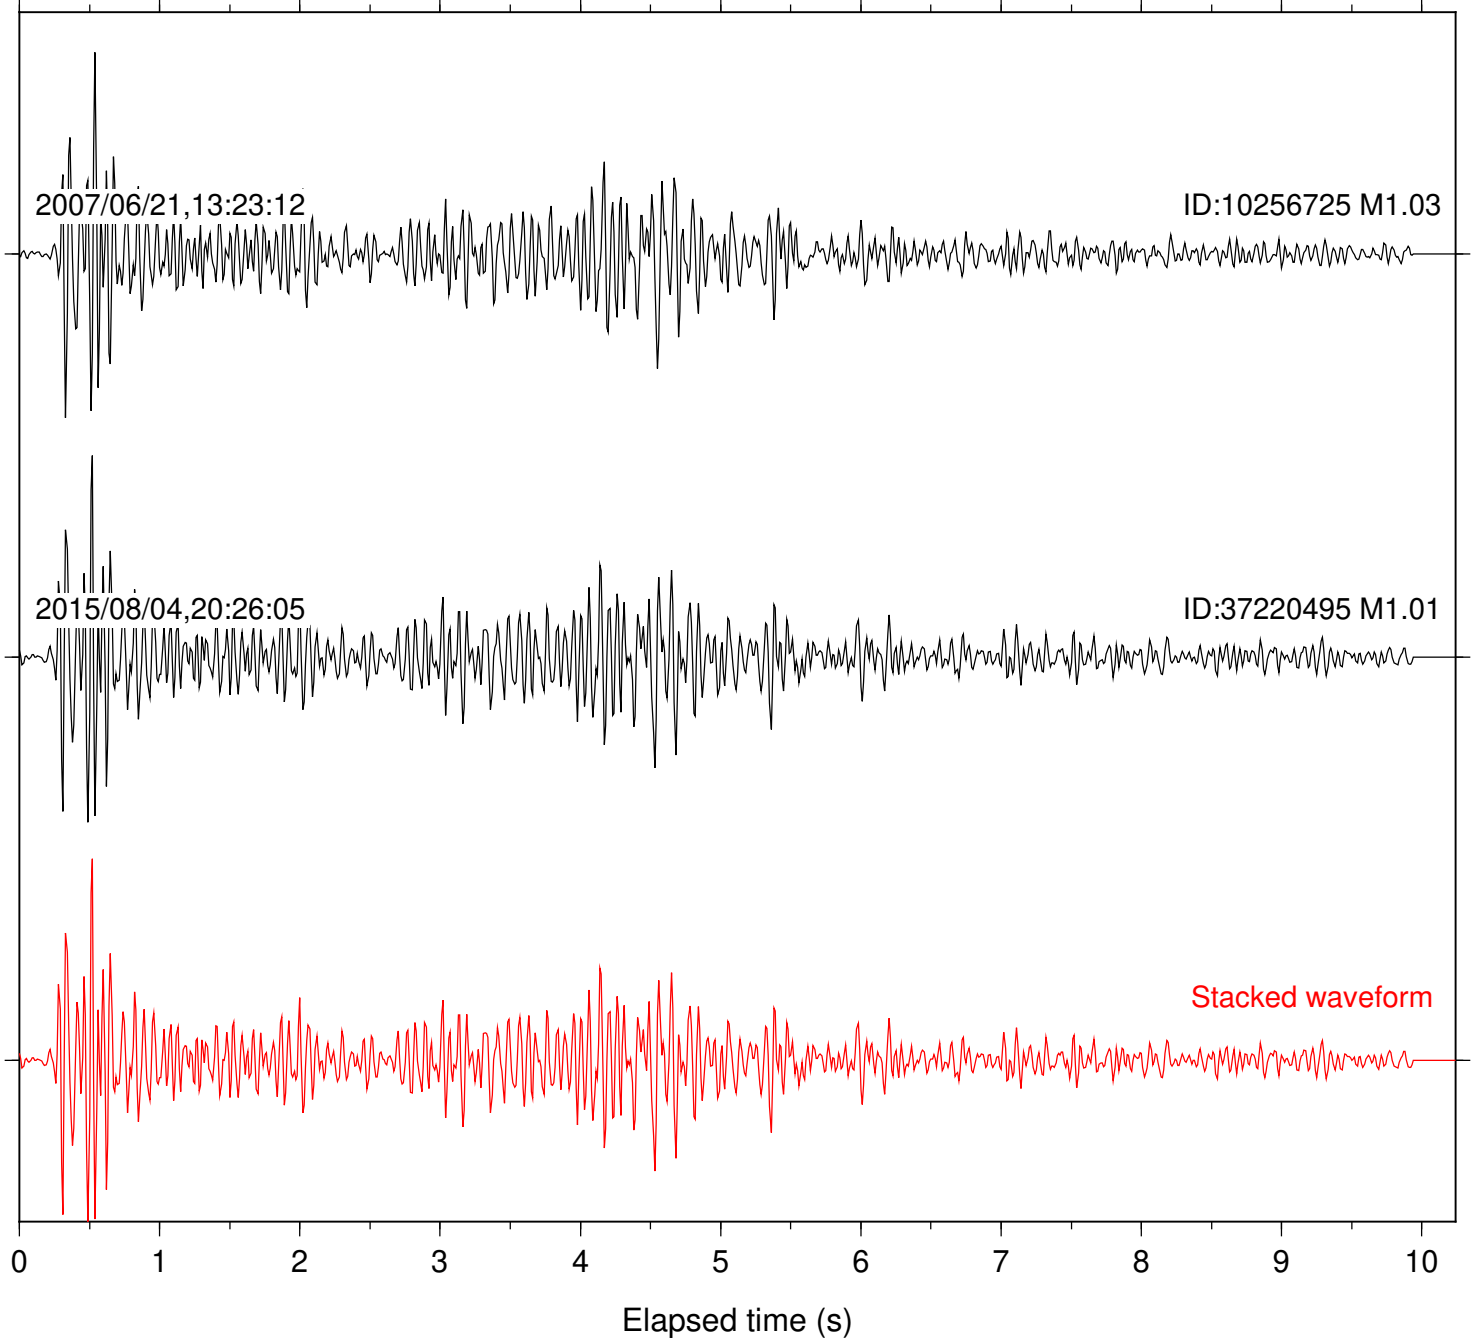

Station: B081 Com: EHZ

Focal depth: 17.54 km

Station: B082 Com: EHZ

Focal depth: 17.54 km

Station: B084 Com: EHZ

Focal depth: 17.54 km

Station: B086 Com: EHZ

Focal depth: 17.54 km

Station: B087 Com: EHZ

Focal depth: 17.54 km

Station: B088 Com: EHZ

Focal depth: 17.54 km

2007/06/21,13:23:12

ID:10256725 M1.03

2015/08/04,20:26:05

ID:37220495 M1.01

Stacked waveform

Station: BAC Com: EHZ

Focal depth: 17.54 km

Station: DGR Com: HHZ

Focal depth: 17.54 km

Station: FRD Com: HHZ

Focal depth: 17.54 km

Station: KNW Com: HHZ

Focal depth: 17.54 km

Station: PFO Com: HHZ

Focal depth: 17.54 km

Station: POB2 Com: HHZ

Focal depth: 17.57 km