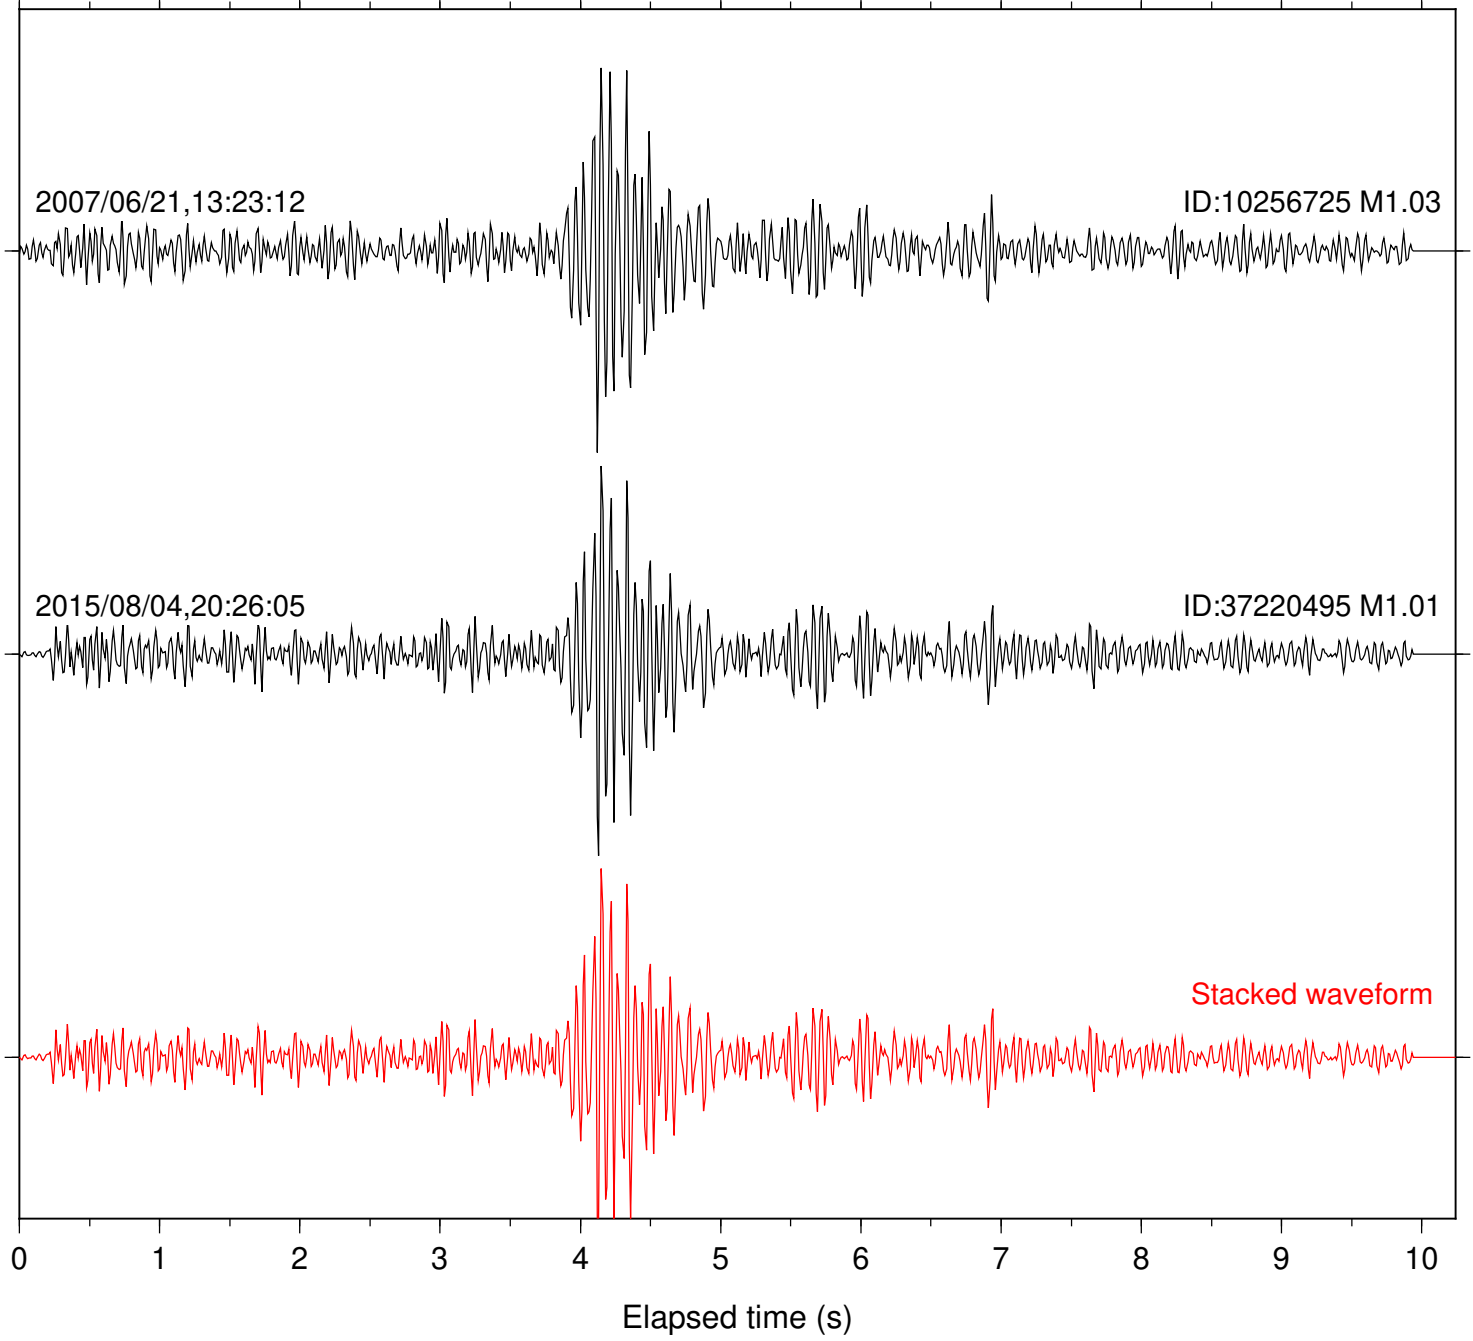

Station: B081 Com: EHZ

Focal depth: 17.54 km

Station: B082 Com: EHZ

Focal depth: 17.54 km

Station: B084 Com: EHZ

Focal depth: 17.54 km

Station: B086 Com: EHZ

Focal depth: 17.54 km

Station: B087 Com: EHZ

Focal depth: 17.54 km

Station: B088 Com: EHZ

Focal depth: 17.54 km

2007/06/21,13:23:12

ID:10256725 M1.03

2015/08/04,20:26:05

ID:37220495 M1.01

Stacked waveform

Station: BAC Com: EHZ

Focal depth: 17.54 km

Station: DGR Com: HHZ

Focal depth: 17.54 km

Station: FRD Com: HHZ

Focal depth: 17.54 km

Station: KNW Com: HHZ

Focal depth: 17.54 km

Station: PFO Com: HHZ

Focal depth: 17.54 km

Station: POB2 Com: HHZ

Focal depth: 17.57 km