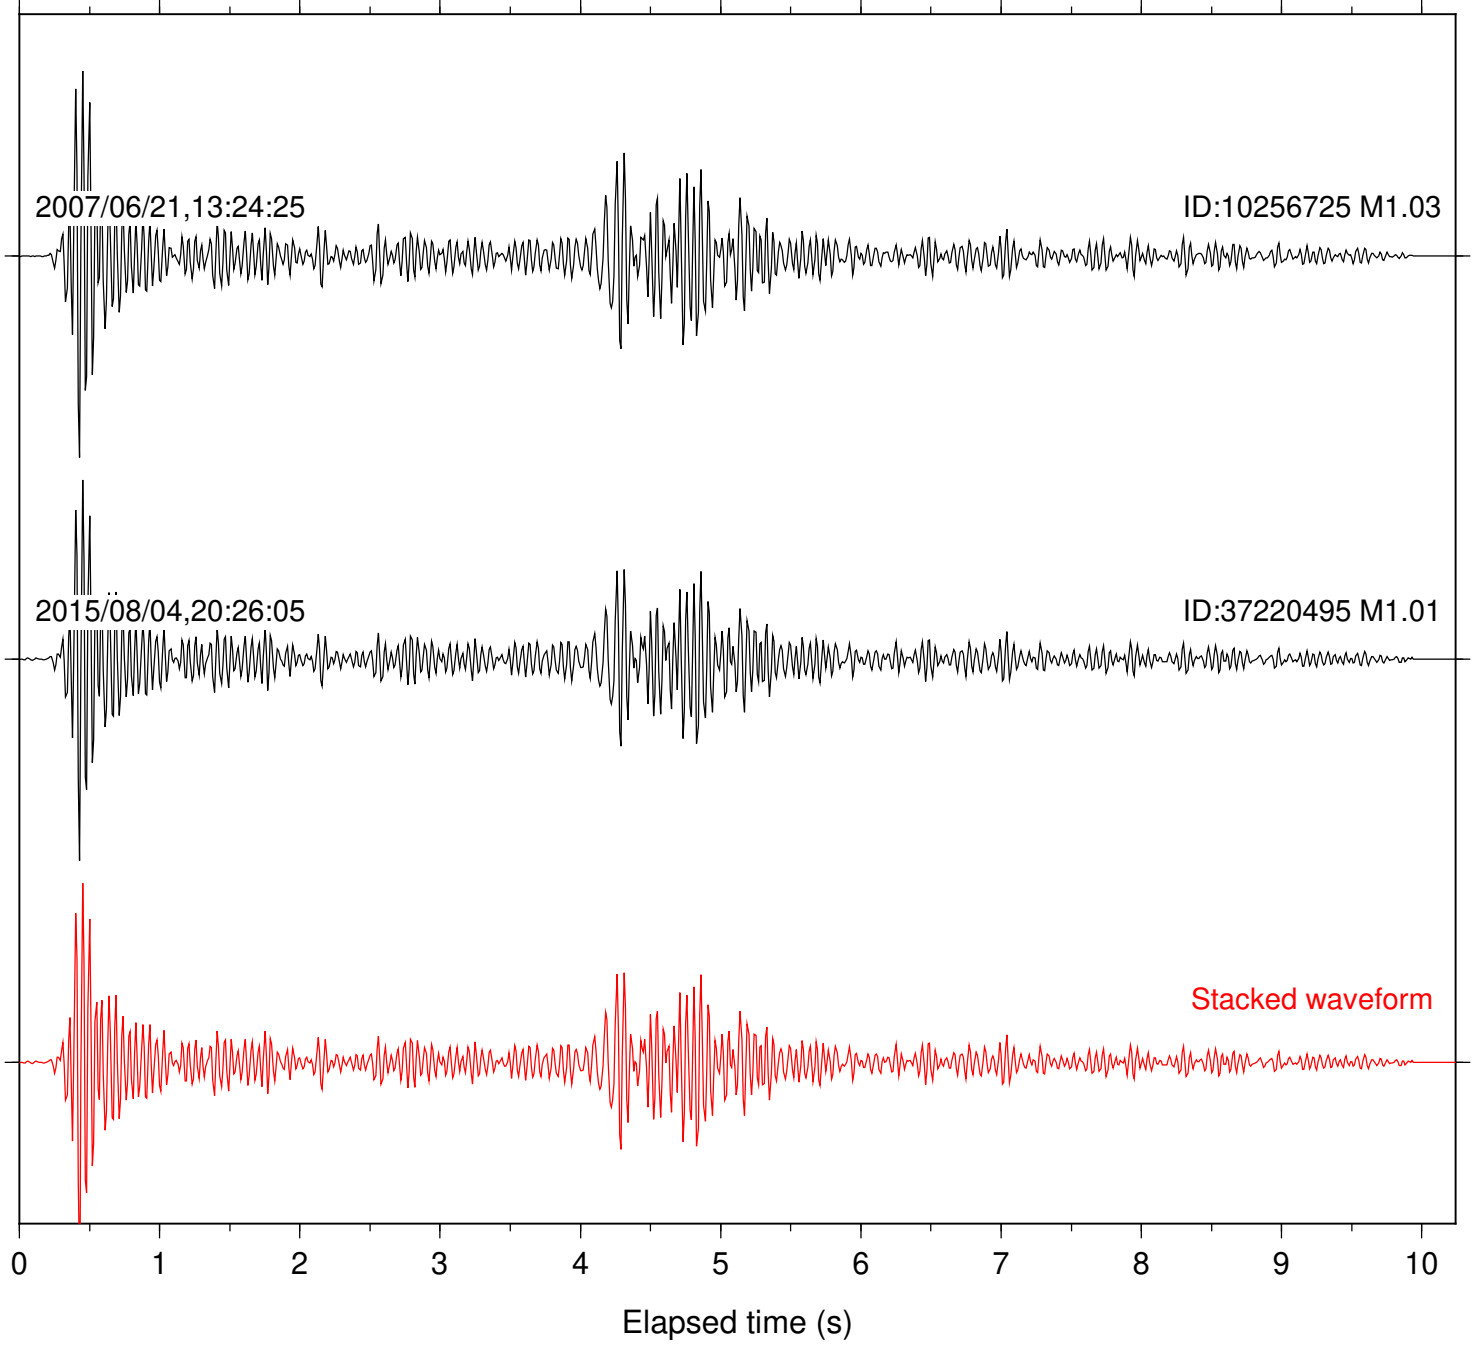

Station: B081 Com: EHZ

Focal depth: 17.54 km

Station: B082 Com: EHZ

Focal depth: 17.54 km

Station: B084 Com: EHZ

Focal depth: 17.54 km

Station: B086 Com: EHZ

Focal depth: 17.54 km

Station: B087 Com: EHZ

Focal depth: 17.54 km

Station: B088 Com: EHZ

Focal depth: 17.54 km

2007/06/21,13:23:12

ID:10256725 M1.03

2015/08/04,20:26:05

ID:37220495 M1.01

Stacked waveform

Station: BAC Com: EHZ

Focal depth: 17.54 km

Station: DGR Com: HHZ

Focal depth: 17.54 km

Station: FRD Com: HHZ

Focal depth: 17.54 km

Station: KNW Com: HHZ

Focal depth: 17.54 km

Station: PFO Com: HHZ

Focal depth: 17.54 km

Station: POB2 Com: HHZ

Focal depth: 17.57 km