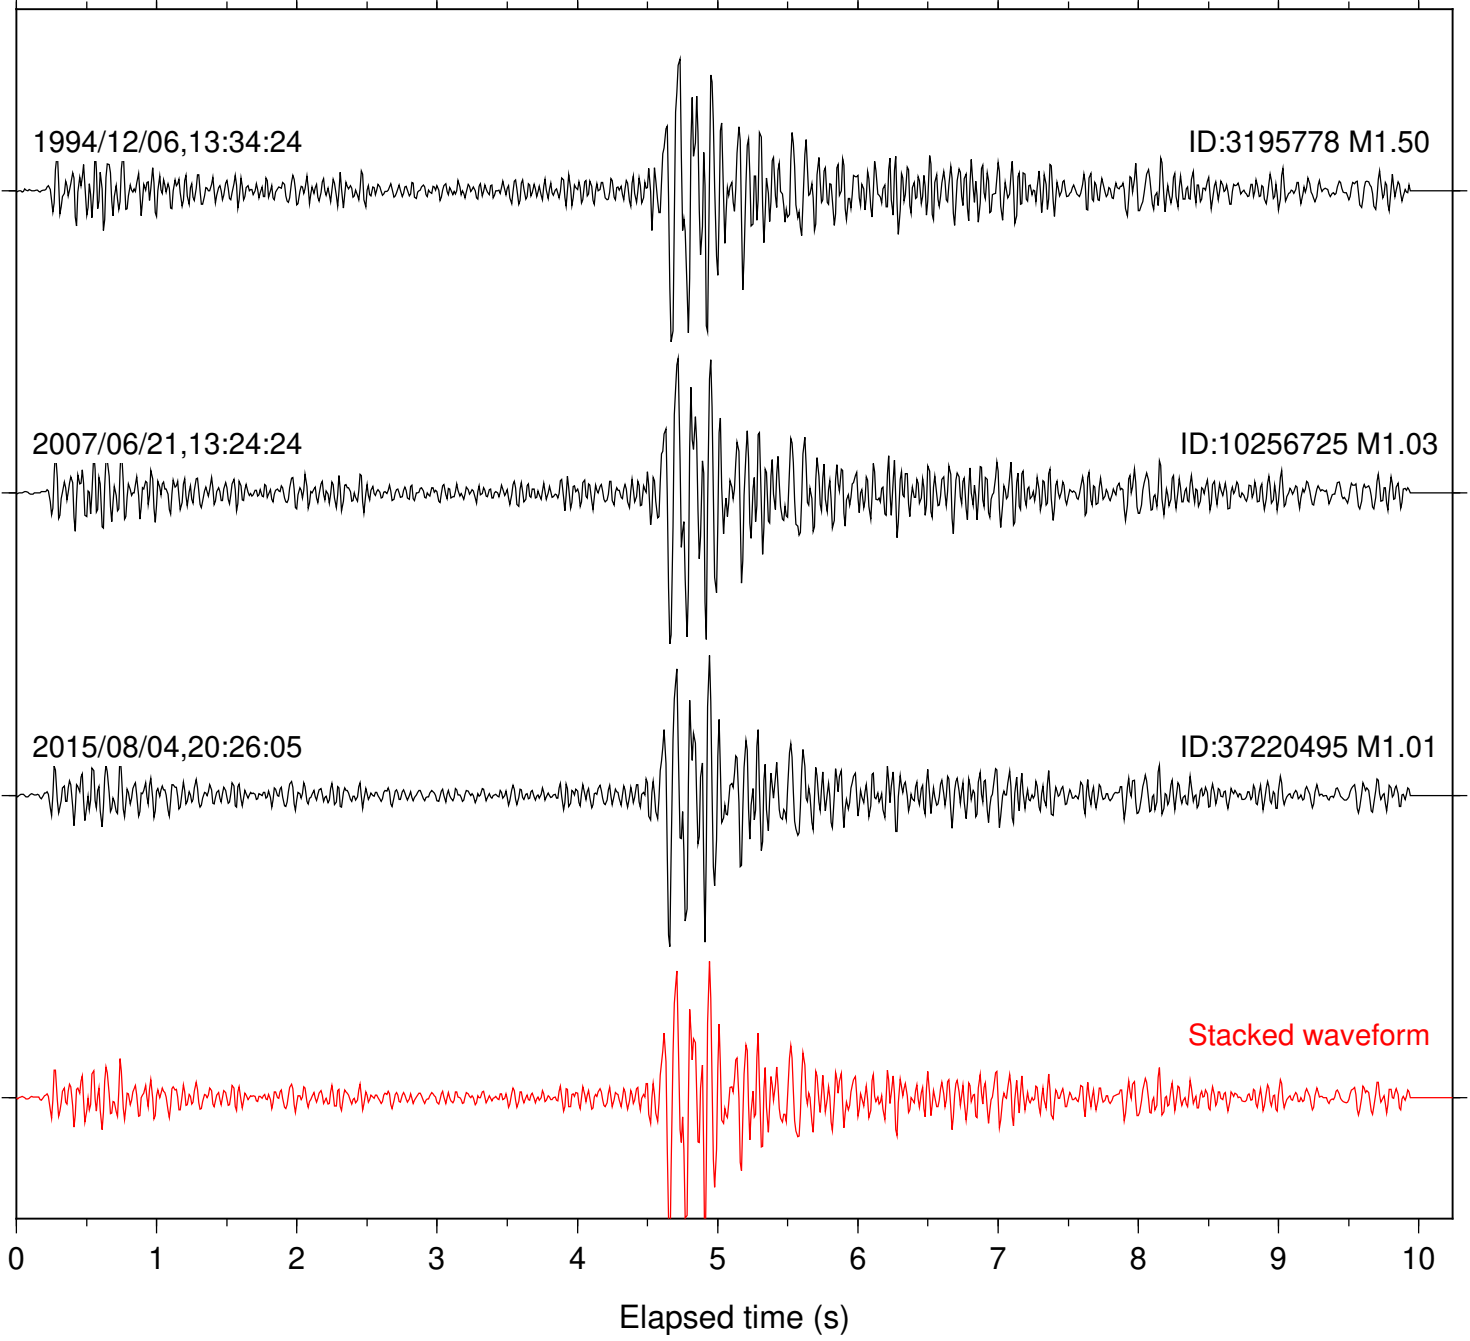

Station: B081 Com: EHZ

Focal depth: 17.54 km

Station: B082 Com: EHZ

Focal depth: 17.54 km

Station: B084 Com: EHZ

Focal depth: 17.54 km

Station: B086 Com: EHZ

Focal depth: 17.54 km

Station: B087 Com: EHZ

Focal depth: 17.54 km

Station: B088 Com: EHZ

Focal depth: 17.54 km

2007/06/21,13:23:12

ID:10256725 M1.03

2015/08/04,20:26:05

ID:37220495 M1.01

Stacked waveform

Station: BAC Com: EHZ

Focal depth: 17.54 km

Station: DGR Com: HHZ

Focal depth: 17.54 km

Station: FRD Com: HHZ

Focal depth: 17.54 km

Station: KNW Com: HHZ

Focal depth: 17.54 km

Station: PFO Com: HHZ

Focal depth: 17.54 km

Station: POB2 Com: HHZ

Focal depth: 17.57 km